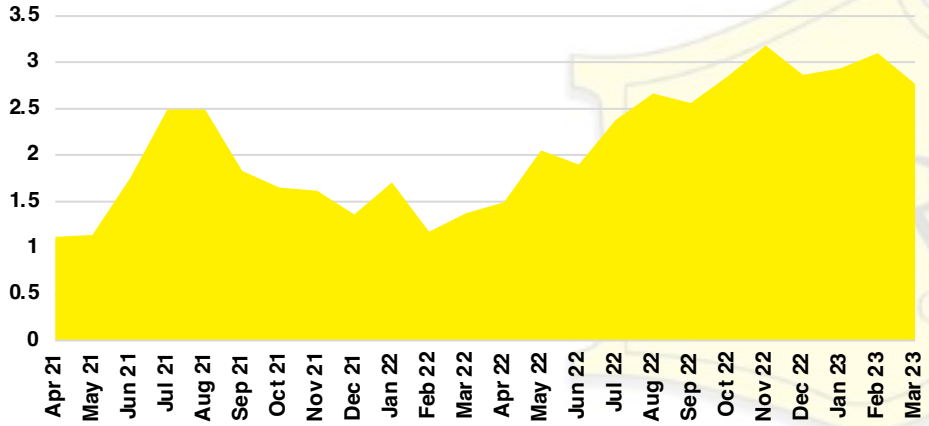

FORSYTH COUNTY INVENTORY BY PRICE POINT

FRANKLIN COUNTY QUICK N'DICATORS

FRANKLIN COUNTY SALES VOLUME VS SUPPLY

FRANKLIN COUNTY INVENTORY MONTHS OF SUPPLY

FRANKLIN COUNTY 12 MONTH AVERAGE SALES PRICE

FRANKLIN COUNTY SALES BY PRICE POINT