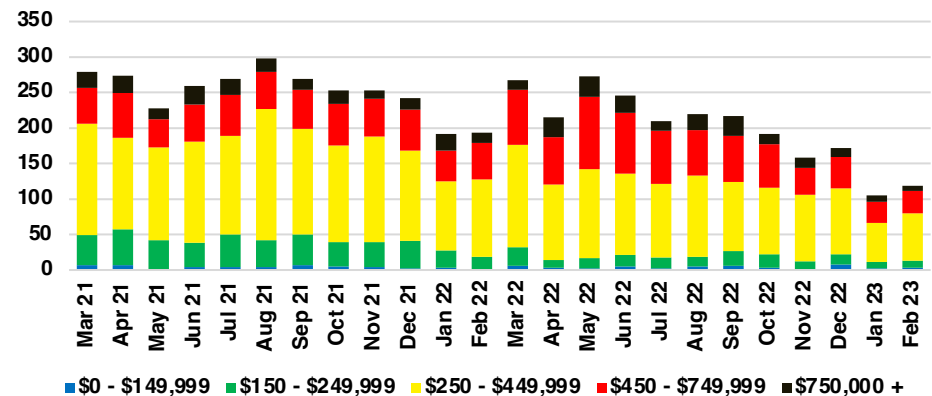

HALL COUNTY SALES BY PRICE POINT