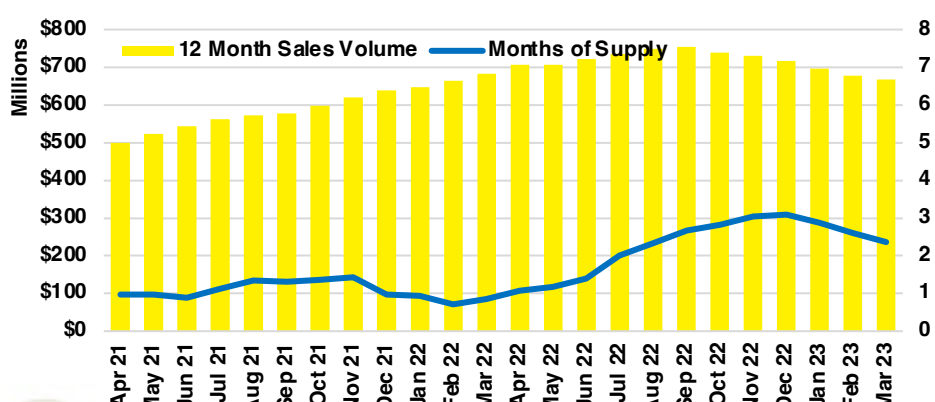

STEPHENS COUNTY SALES BY PRICE POINT

STEPHENS COUNTY INVENTORY BY PRICE POINT

WALTON COUNTY QUICK N' DICATORS

WALTON COUNTY SALES VOLUME VS SUPPLY

WALTON COUNTY INVENTORY MONTHS OF SUPPLY

WALTON COUNTY 12 MONTH AVERAGE SALES PRICE