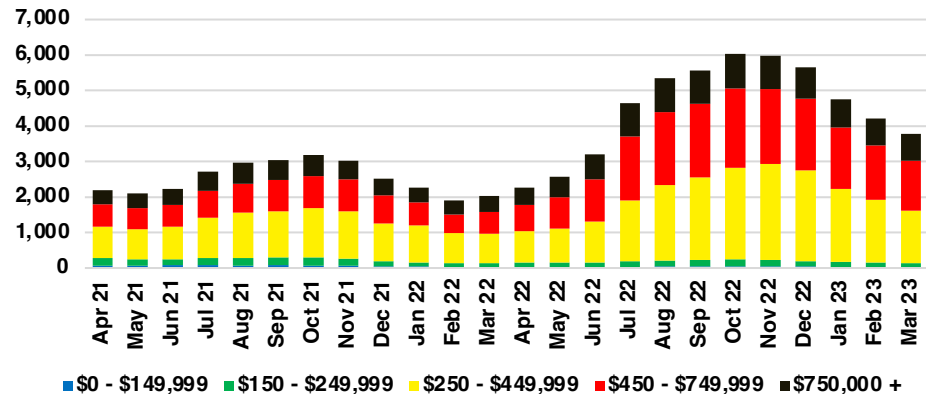

NORTH GEORGIA INVENTORY BY PRICE POINT