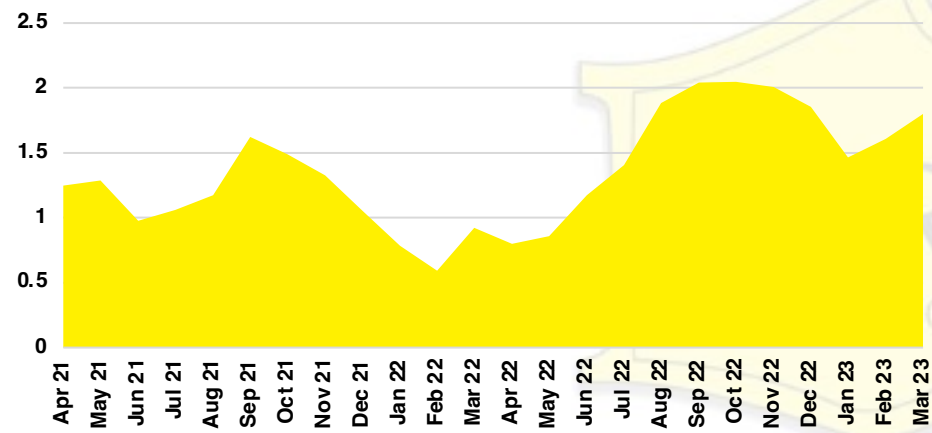

RABUN COUNTY SALES BY PRICE POINT

RABUN COUNTY INVENTORY BY PRICE POINT

STEPHENS COUNTY QUICK N'DICATORS

STEPHENS COUNTY SALES VOLUME VS SUPPLY

STEPHENS COUNTY INVENTORY MONTHS OF SUPPLY

STEPHENS COUNTY 12 MONTH AVERAGE SALES PRICE