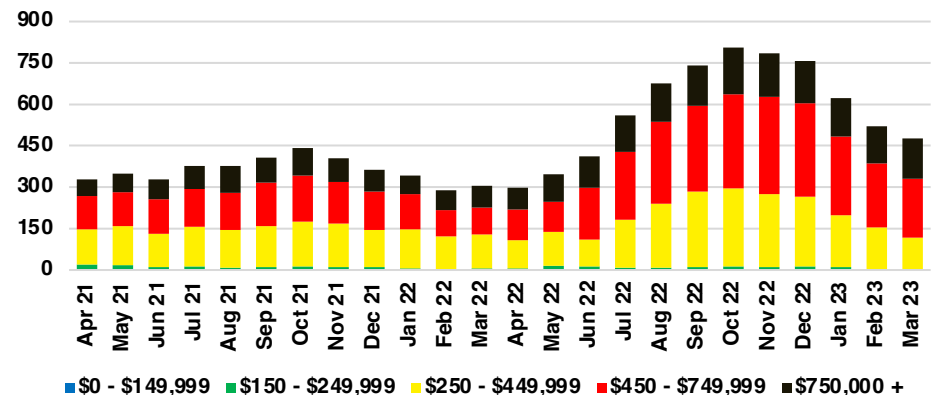

BANKS COUNTY INVENTORY BY PRICE POINT

BARROW COUNTY QUICK N'DICATORS

BARROW COUNTY SALES VOLUME VS SUPPLY

BARROW COUNTY INVENTORY MONTHS OF SUPPLY

BARROW COUNTY 12 MONTH AVERAGE SALES PRICE

BARROW COUNTY SALES BY PRICE POINT

BARROW COUNTY INVENTORY BY PRICE POINT

CHEROKEE COUNTY QUICK N'DICATORS

CHEROKEE COUNTY SALES VOLUME VS SUPPLY

CHEROKEE COUNTY INVENTORY MONTHS OF SUPPLY

CHEROKEE COUNTY 12 MONTH AVERAGE SALES PRICE

CHEROKEE COUNTY SALES BY PRICE POINT

CHEROKEE COUNTY INVENTORY BY PRICE POINT

DAWSON COUNTY QUICK N'DICATORS

DAWSON COUNTY SALES VOLUME VS SUPPLY

DAWSON COUNTY INVENTORY MONTHS OF SUPPLY

DAWSON COUNTY 12 MONTH AVERAGE SALES PRICE

DAWSON COUNTY SALES BY PRICE POINT