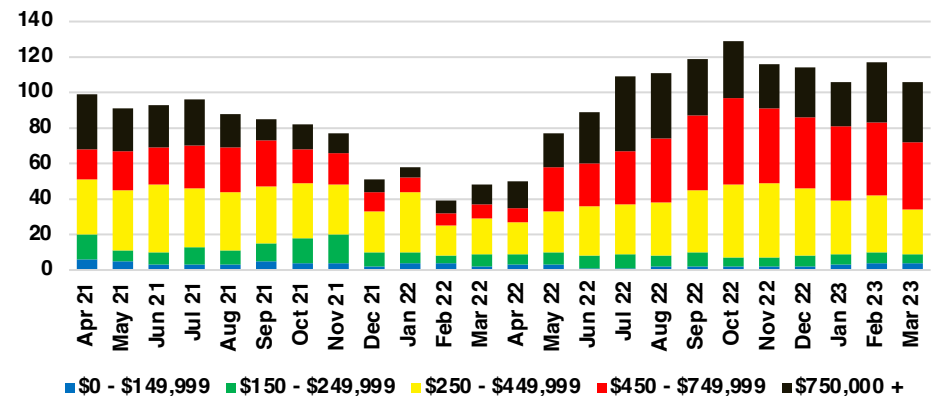

RABUN COUNTY INVENTORY BY PRICE POINT