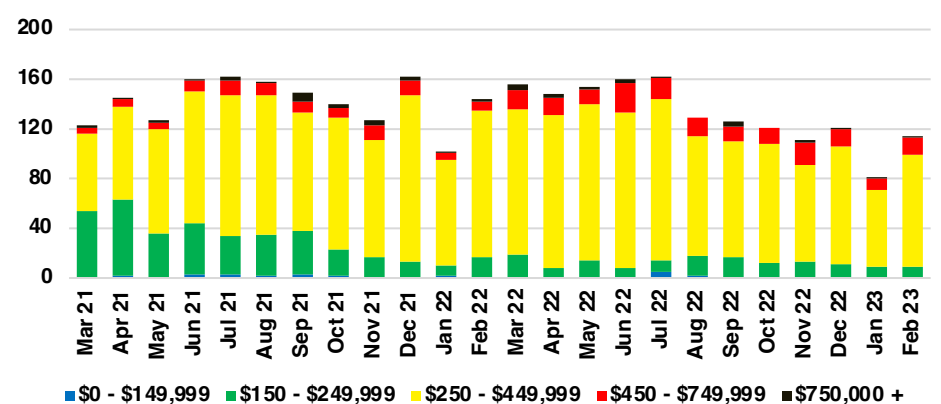

BANKS COUNTY INVENTORY BY PRICE POINT

BARROW COUNTY QUICK N'DICATORS

BARROW COUNTY SALES VOLUME VS SUPPLY

BARROW COUNTY INVENTORY MONTHS OF SUPPLY

BARROW COUNTY 12 MONTH AVERAGE SALES PRICE

BARROW COUNTY SALES BY PRICE POINT

BARROW COUNTY INVENTORY BY PRICE POINT

CHEROKEE COUNTY QUICK N'DICATORS

CHEROKEE COUNTY SALES VOLUME VS SUPPLY

CHEROKEE COUNTY INVENTORY MONTHS OF SUPPLY

CHEROKEE COUNTY 12 MONTH AVERAGE SALES PRICE

CHEROKEE COUNTY SALES BY PRICE POINT