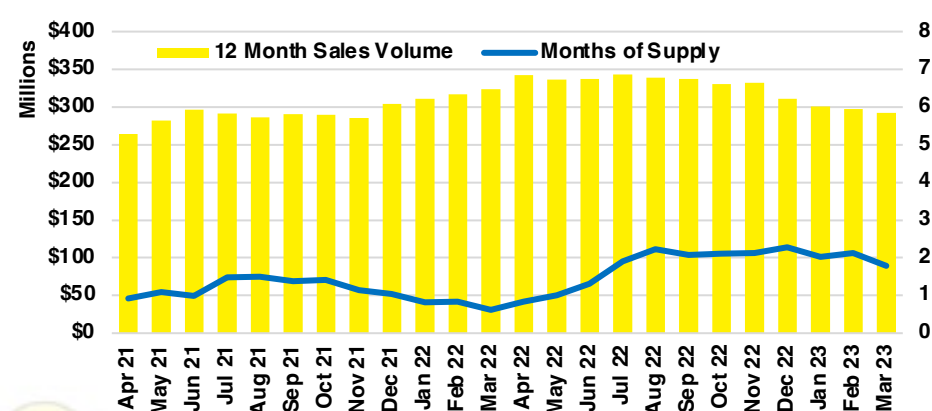

DAWSON COUNTY SALES VOLUME VS SUPPLY