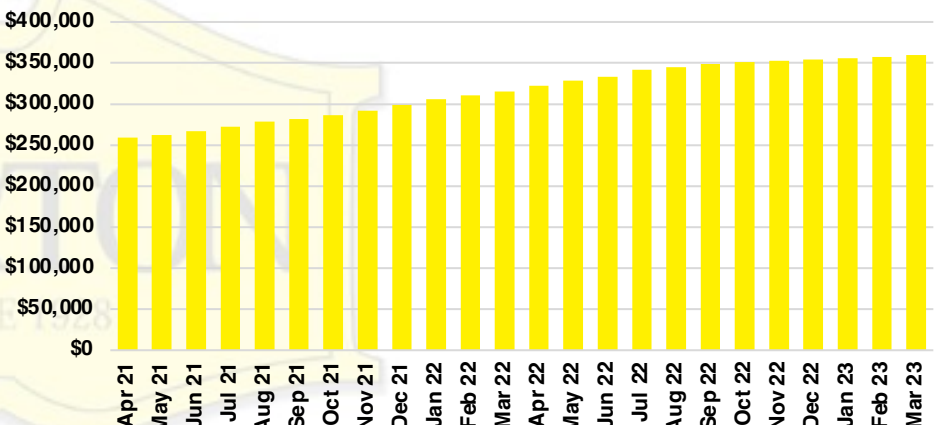

BANKS COUNTY INVENTORY BY PRICE POINT

BARROW COUNTY QUICK N'DICATORS

BARROW COUNTY SALES VOLUME VS SUPPLY

BARROW COUNTY INVENTORY MONTHS OF SUPPLY

BARROW COUNTY 12 MONTH AVERAGE SALES PRICE

BARROW COUNTY SALES BY PRICE POINT

BARROW COUNTY INVENTORY BY PRICE POINT

CHEROKEE COUNTY QUICK N'DICATORS

CHEROKEE COUNTY SALES VOLUME VS SUPPLY

CHEROKEE COUNTY INVENTORY MONTHS OF SUPPLY

CHEROKEE COUNTY 12 MONTH AVERAGE SALES PRICE

CHEROKEE COUNTY SALES BY PRICE POINT