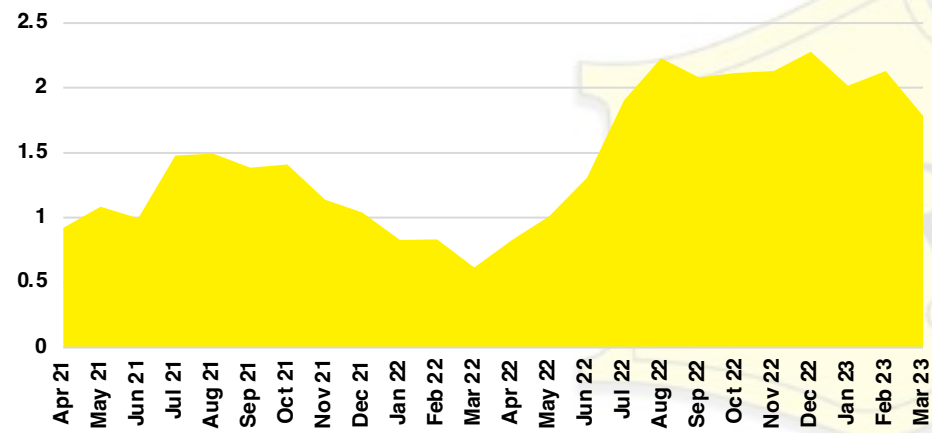

CHEROKEE COUNTY INVENTORY BY PRICE POINT

DAWSON COUNTY QUICK N'DICATORS

DAWSON COUNTY SALES VOLUME VS SUPPLY

DAWSON COUNTY INVENTORY MONTHS OF SUPPLY

DAWSON COUNTY 12 MONTH AVERAGE SALES PRICE

DAWSON COUNTY SALES BY PRICE POINT