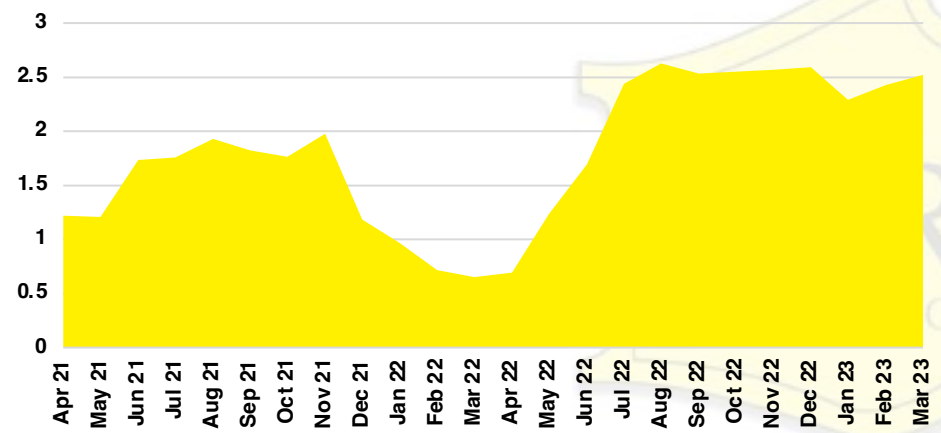

WALTON COUNTY SALES BY PRICE POINT

WALTON COUNTY INVENTORY BY PRICE POINT

WHITE COUNTY QUICK N' DICATORS

WHITE COUNTY SALES VOLUME VS SUPPLY

WHITE COUNTY INVENTORY MONTHS OF SUPPLY

WHITE COUNTY 12 MONTH AVERAGE SALES PRICE

WHITE COUNTY SALES BY PRICE POINT

WHITE COUNTY INVENTORY BY PRICE POINT