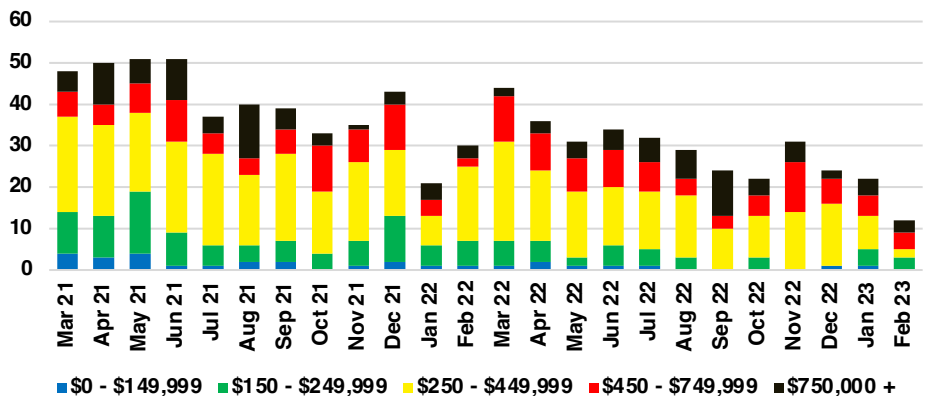

RABUN COUNTY SALES BY PRICE POINT