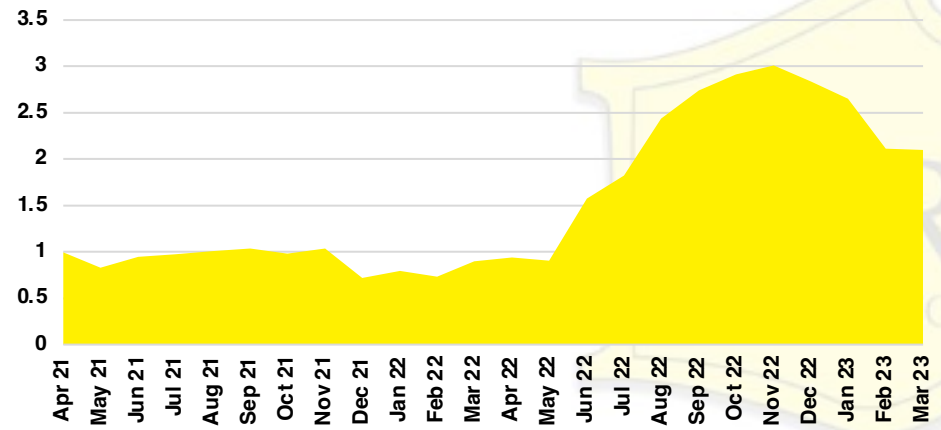

GWINNETT COUNTY INVENTORY BY PRICE POINT

HABERSHAM COUNTY QUICK N'DICATORS

HABERSHAM COUNTY SALES VOLUME VS SUPPLY

HABERSHAM COUNTY INVENTORY MONTHS OF SUPPLY

HABERSHAM COUNTY 12 MONTH AVERAGE SALES PRICE