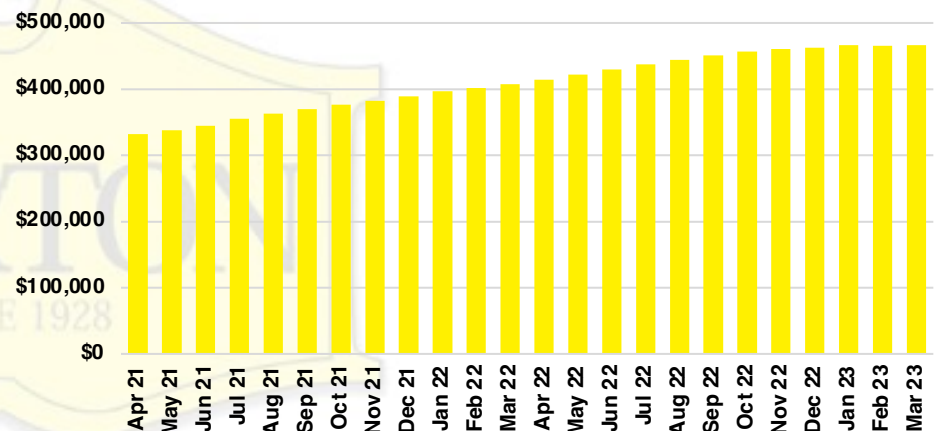

FRANKLIN COUNTY INVENTORY BY PRICE POINT

GWINNETT COUNTY QUICK N'DICATORS

GWINNETT COUNTY SALES VOLUME VS SUPPLY

GWINNETT COUNTY INVENTORY MONTHS OF SUPPLY

GWINNETT COUNTY 12 MONTH AVERAGE SALES PRICE

GWINNETT COUNTY SALES BY PRICE POINT