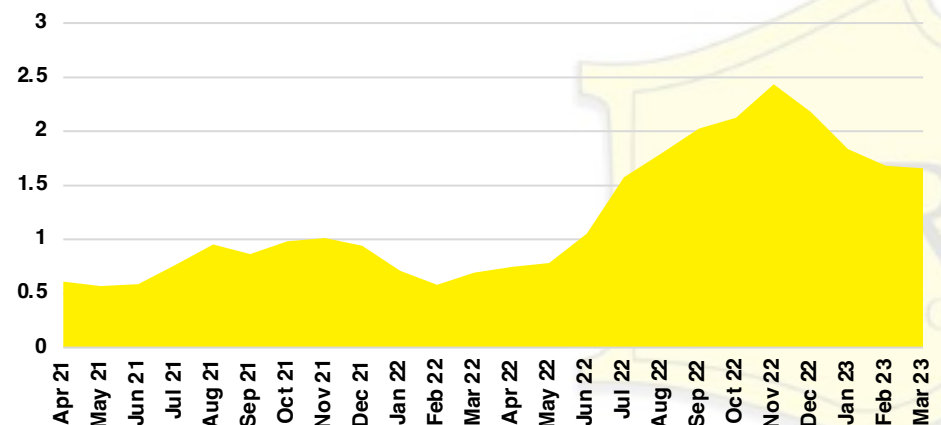

BANKS COUNTY INVENTORY BY PRICE POINT

BARROW COUNTY QUICK N'DICATORS

BARROW COUNTY SALES VOLUME VS SUPPLY

BARROW COUNTY INVENTORY MONTHS OF SUPPLY

BARROW COUNTY 12 MONTH AVERAGE SALES PRICE

BARROW COUNTY SALES BY PRICE POINT

BARROW COUNTY INVENTORY BY PRICE POINT

CHEROKEE COUNTY QUICK N'DICATORS

CHEROKEE COUNTY SALES VOLUME VS SUPPLY

CHEROKEE COUNTY INVENTORY MONTHS OF SUPPLY

CHEROKEE COUNTY 12 MONTH AVERAGE SALES PRICE

CHEROKEE COUNTY SALES BY PRICE POINT