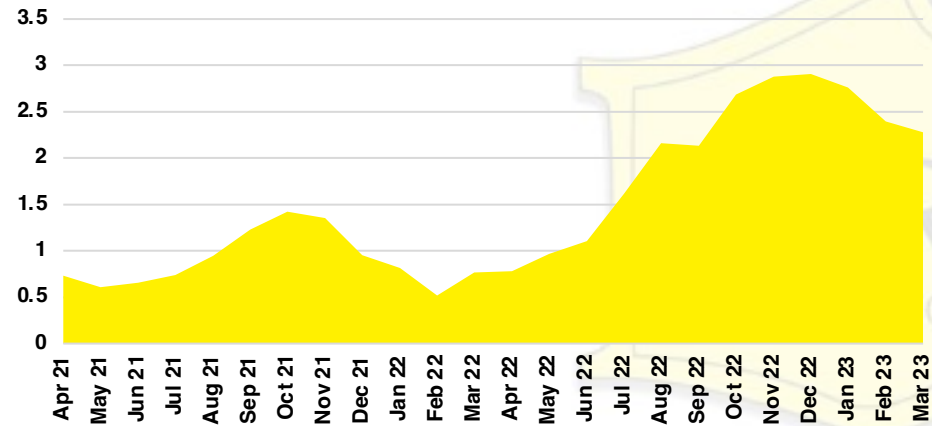

HALL COUNTY SALES BY PRICE POINT

HALL COUNTY INVENTORY BY PRICE POINT

JACKSON COUNTY QUICK N'DICATORS

JACKSON COUNTY SALES VOLUME VS SUPPLY

JACKSON COUNTY INVENTORY MONTHS OF SUPPLY

JACKSON COUNTY 12 MONTH AVERAGE SALES PRICE