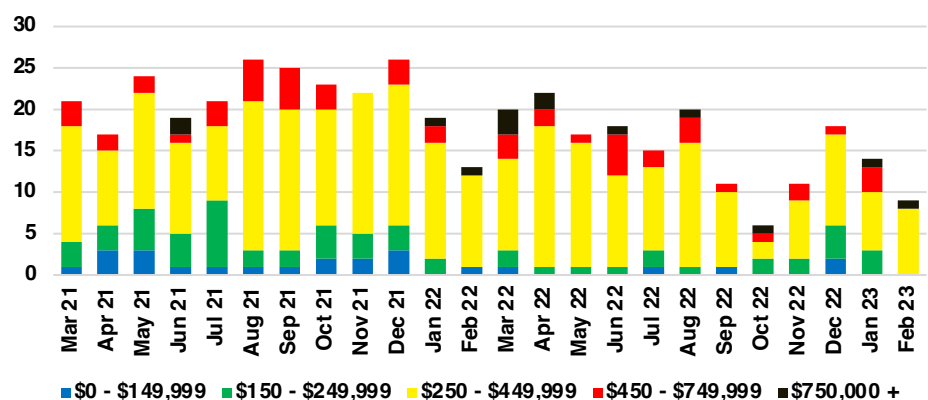

NORTH GEORGIA INVENTORY BY PRICE POINT

BANKS COUNTY QUICK N'DICATORS

BANKS COUNTY SALES VOLUME VS SUPPLY

BANKS COUNTY INVENTORY MONTHS OF SUPPLY

BANKS COUNTY 12 MONTH AVERAGE SALES PRICE

BANKS COUNTY SALES BY PRICE POINT

BANKS COUNTY INVENTORY BY PRICE POINT

BARROW COUNTY QUICK N'DICATORS

BARROW COUNTY SALES VOLUME VS SUPPLY

BARROW COUNTY INVENTORY MONTHS OF SUPPLY

BARROW COUNTY 12 MONTH AVERAGE SALES PRICE

BARROW COUNTY SALES BY PRICE POINT