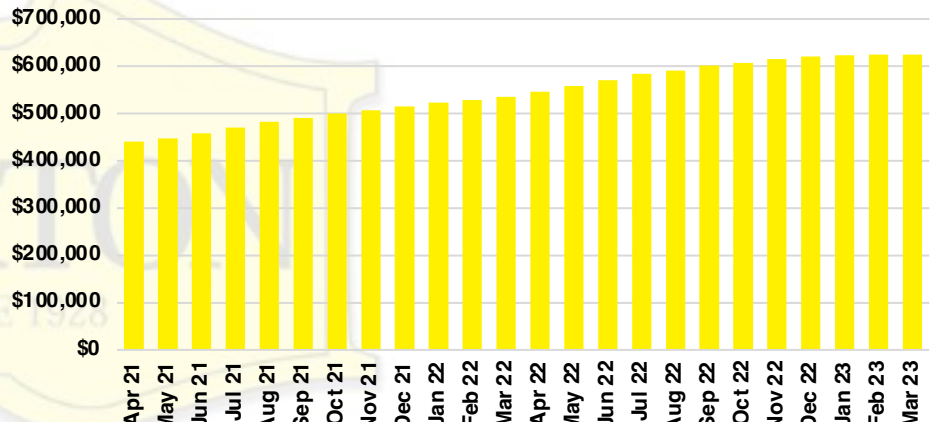

DAWSON COUNTY INVENTORY BY PRICE POINT

FORSYTH COUNTY QUICK N'DICATORS

FORSYTH COUNTY SALES VOLUME VS SUPPLY

FORSYTH COUNTY INVENTORY MONTHS OF SUPPLY

FORSYTH COUNTY 12 MONTH AVERAGE SALES PRICE

FORSYTH COUNTY SALES BY PRICE POINT