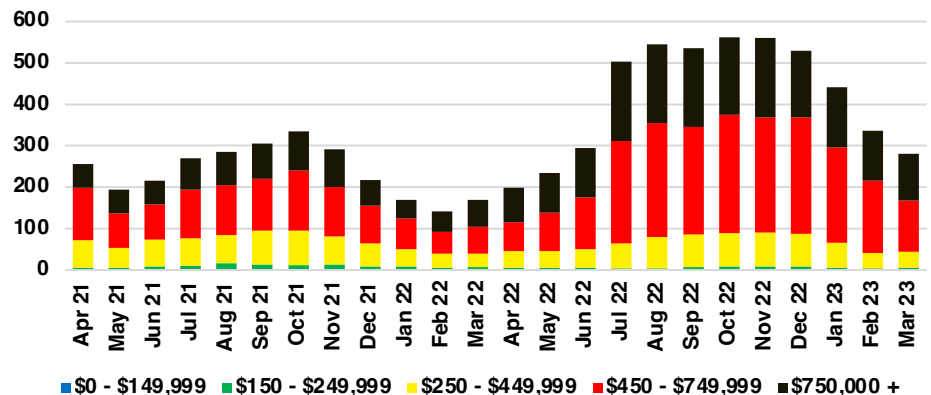

FORSYTH COUNTY INVENTORY BY PRICE POINT