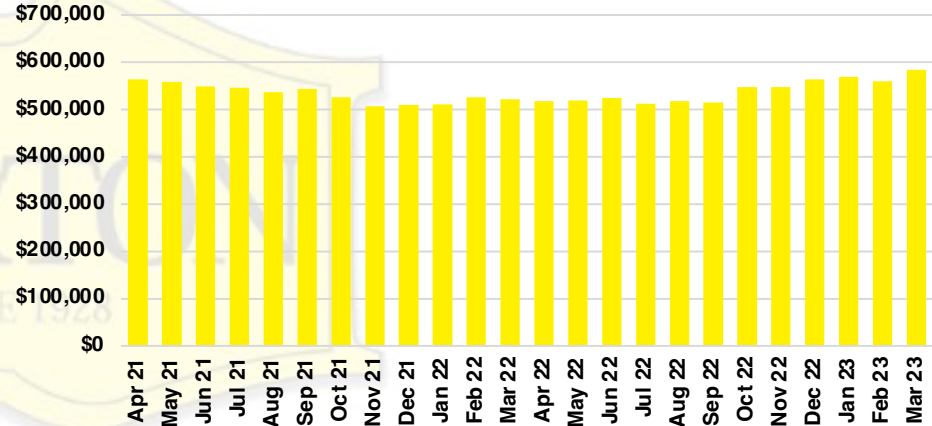

PICKENS COUNTY SALES BY PRICE POINT

PICKENS COUNTY INVENTORY BY PRICE POINT

RABUN COUNTY QUICK N'DICATORS

RABUN COUNTY SALES VOLUME VS SUPPLY

RABUN COUNTY INVENTORY MONTHS OF SUPPLY

RABUN COUNTY 12 MONTH AVERAGE SALES PRICE