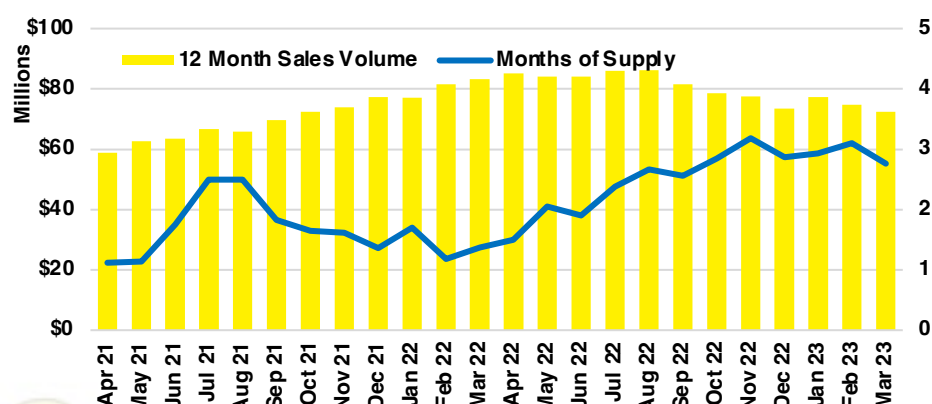

FRANKLIN COUNTY SALES VOLUME VS SUPPLY