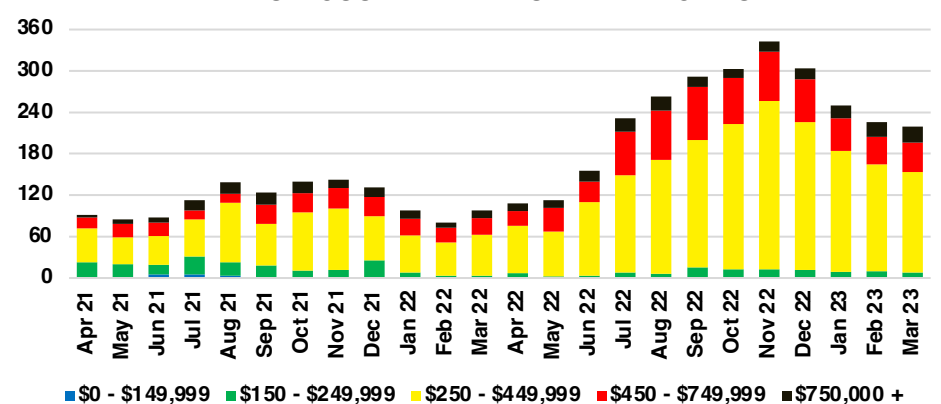

BANKS COUNTY INVENTORY BY PRICE POINT

BARROW COUNTY QUICK N'DICATORS

BARROW COUNTY SALES VOLUME VS SUPPLY

BARROW COUNTY INVENTORY MONTHS OF SUPPLY

BARROW COUNTY 12 MONTH AVERAGE SALES PRICE

BARROW COUNTY SALES BY PRICE POINT

BARROW COUNTY INVENTORY BY PRICE POINT

CHEROKEE COUNTY QUICK N'DICATORS

CHEROKEE COUNTY SALES VOLUME VS SUPPLY

CHEROKEE COUNTY INVENTORY MONTHS OF SUPPLY

CHEROKEE COUNTY 12 MONTH AVERAGE SALES PRICE

CHEROKEE COUNTY SALES BY PRICE POINT