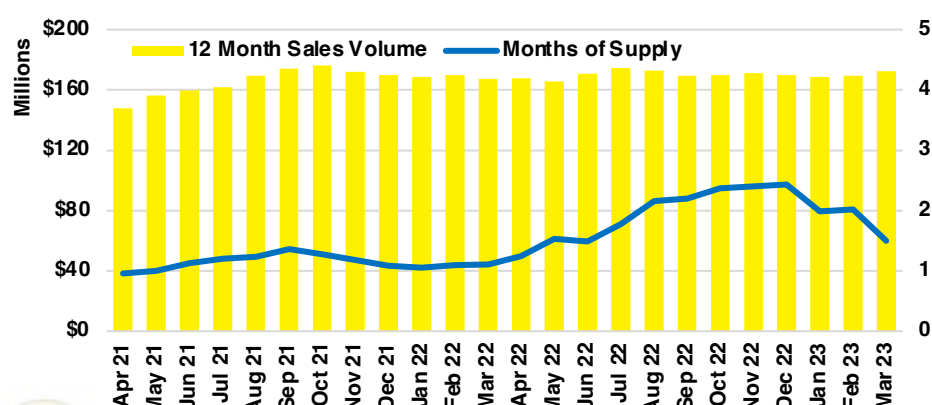

JACKSON COUNTY SALES BY PRICE POINT

JACKSON COUNTY INVENTORY BY PRICE POINT

LUMPKIN COUNTY QUICK N'DICATORS

LUMPKIN COUNTY SALES VOLUME VS SUPPLY

LUMPKIN COUNTY INVENTORY MONTHS OF SUPPLY

LUMPKIN COUNTY 12 MONTH AVERAGE SALES PRICE