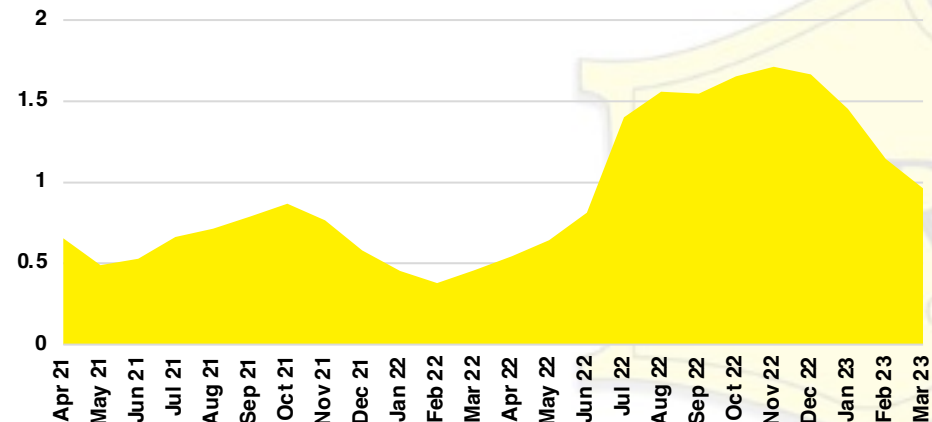

DAWSON COUNTY INVENTORY BY PRICE POINT

FORSYTH COUNTY QUICK N'DICATORS

FORSYTH COUNTY SALES VOLUME VS SUPPLY

FORSYTH COUNTY INVENTORY MONTHS OF SUPPLY

FORSYTH COUNTY 12 MONTH AVERAGE SALES PRICE

FORSYTH COUNTY SALES BY PRICE POINT