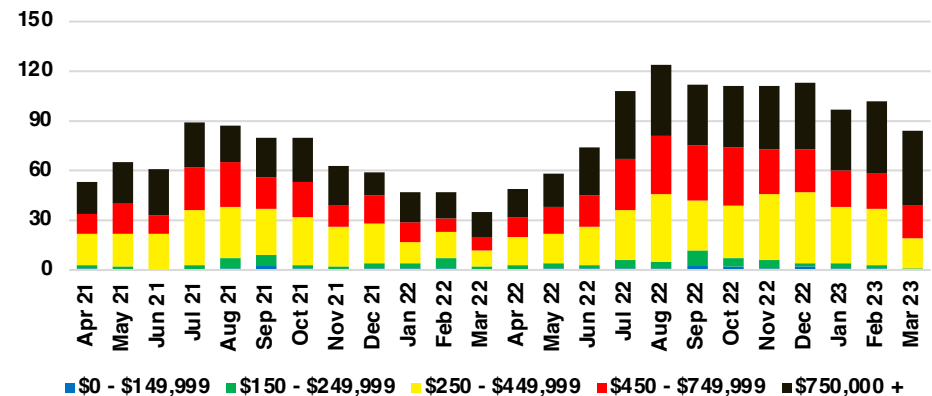

BARROW COUNTY INVENTORY BY PRICE POINT

CHEROKEE COUNTY QUICK N'DICATORS

CHEROKEE COUNTY SALES VOLUME VS SUPPLY

CHEROKEE COUNTY INVENTORY MONTHS OF SUPPLY

CHEROKEE COUNTY 12 MONTH AVERAGE SALES PRICE

CHEROKEE COUNTY SALES BY PRICE POINT

CHEROKEE COUNTY INVENTORY BY PRICE POINT

DAWSON COUNTY QUICK N'DICATORS

DAWSON COUNTY SALES VOLUME VS SUPPLY

DAWSON COUNTY INVENTORY MONTHS OF SUPPLY

DAWSON COUNTY 12 MONTH AVERAGE SALES PRICE

DAWSON COUNTY SALES BY PRICE POINT

DAWSON COUNTY INVENTORY BY PRICE POINT

FORSYTH COUNTY QUICK N'DICATORS

FORSYTH COUNTY SALES VOLUME VS SUPPLY

FORSYTH COUNTY INVENTORY MONTHS OF SUPPLY

FORSYTH COUNTY 12 MONTH AVERAGE SALES PRICE

FORSYTH COUNTY SALES BY PRICE POINT