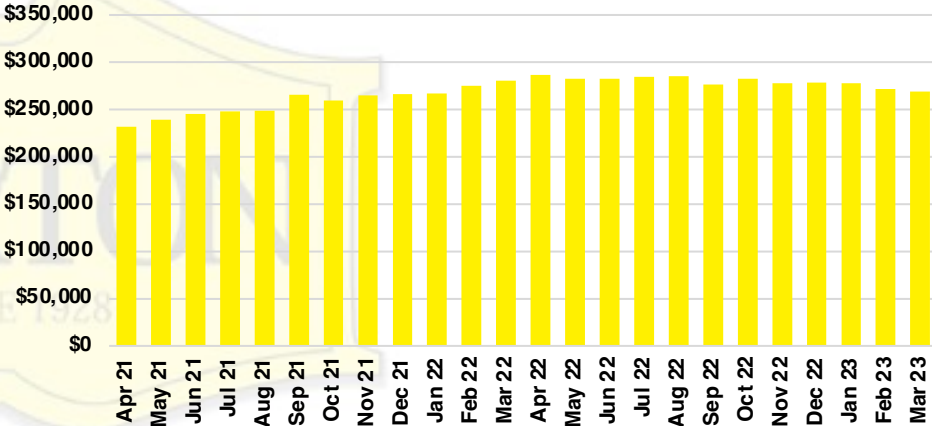

DAWSON COUNTY INVENTORY BY PRICE POINT

FORSYTH COUNTY QUICK N'DICATORS

FORSYTH COUNTY SALES VOLUME VS SUPPLY

FORSYTH COUNTY INVENTORY MONTHS OF SUPPLY

FORSYTH COUNTY 12 MONTH AVERAGE SALES PRICE

FORSYTH COUNTY SALES BY PRICE POINT

FORSYTH COUNTY INVENTORY BY PRICE POINT

FRANKLIN COUNTY QUICK N'DICATORS

FRANKLIN COUNTY SALES VOLUME VS SUPPLY

FRANKLIN COUNTY INVENTORY MONTHS OF SUPPLY

FRANKLIN COUNTY 12 MONTH AVERAGE SALES PRICE

FRANKLIN COUNTY SALES BY PRICE POINT