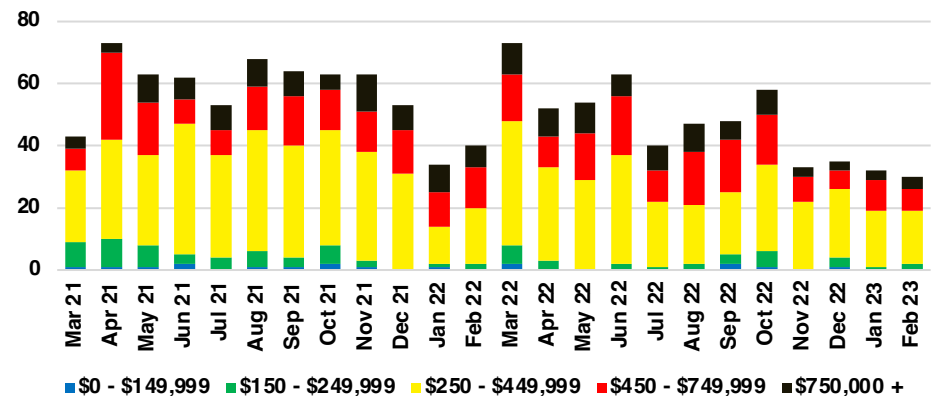

BARROW COUNTY INVENTORY BY PRICE POINT

CHEROKEE COUNTY QUICK N'DICATORS

CHEROKEE COUNTY SALES VOLUME VS SUPPLY

CHEROKEE COUNTY INVENTORY MONTHS OF SUPPLY

CHEROKEE COUNTY 12 MONTH AVERAGE SALES PRICE

CHEROKEE COUNTY SALES BY PRICE POINT

CHEROKEE COUNTY INVENTORY BY PRICE POINT

DAWSON COUNTY QUICK N'DICATORS

DAWSON COUNTY SALES VOLUME VS SUPPLY

DAWSON COUNTY INVENTORY MONTHS OF SUPPLY

DAWSON COUNTY 12 MONTH AVERAGE SALES PRICE

DAWSON COUNTY SALES BY PRICE POINT

DAWSON COUNTY INVENTORY BY PRICE POINT

FORSYTH COUNTY QUICK N'DICATORS

FORSYTH COUNTY SALES VOLUME VS SUPPLY

FORSYTH COUNTY INVENTORY MONTHS OF SUPPLY

FORSYTH COUNTY 12 MONTH AVERAGE SALES PRICE

FORSYTH COUNTY SALES BY PRICE POINT