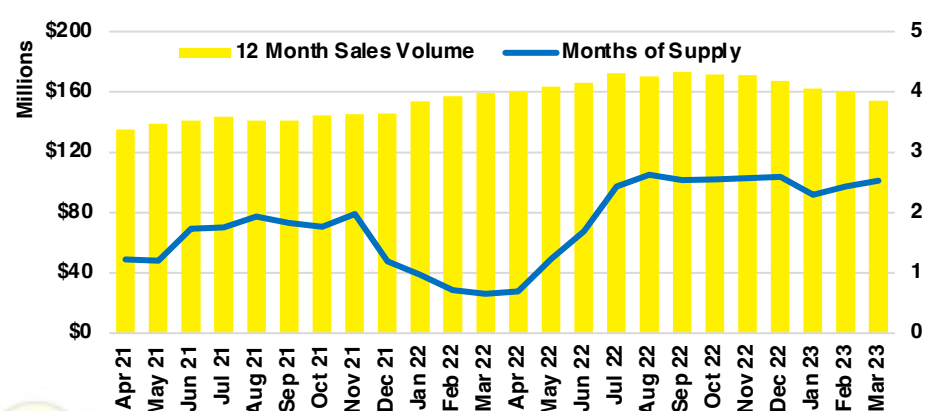

WALTON COUNTY SALES BY PRICE POINT

WALTON COUNTY INVENTORY BY PRICE POINT

WHITE COUNTY QUICK N' DICATORS

WHITE COUNTY SALES VOLUME VS SUPPLY

WHITE COUNTY INVENTORY MONTHS OF SUPPLY

WHITE COUNTY 12 MONTH AVERAGE SALES PRICE