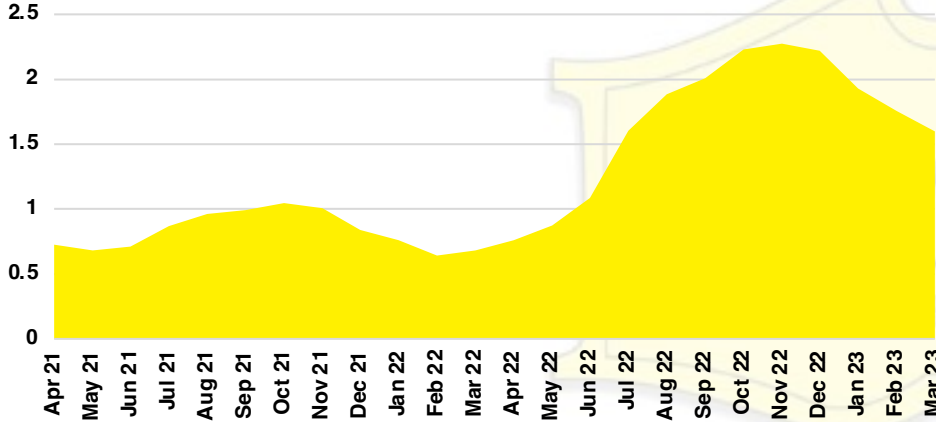

NORTH GEORGIA DEEP DIVE MARKET DATA

March 2023

March 2023

DEEP DIVE

NORTH GEORGIA QUICK N' DICATORS

NORTH GEORGIA INVENTORY MONTHS OF SUPPLY

NORTH GEORGIA SALES VOLUME VS SUPPLY

NORTH GEORGIA SALES BY PRICE POINT