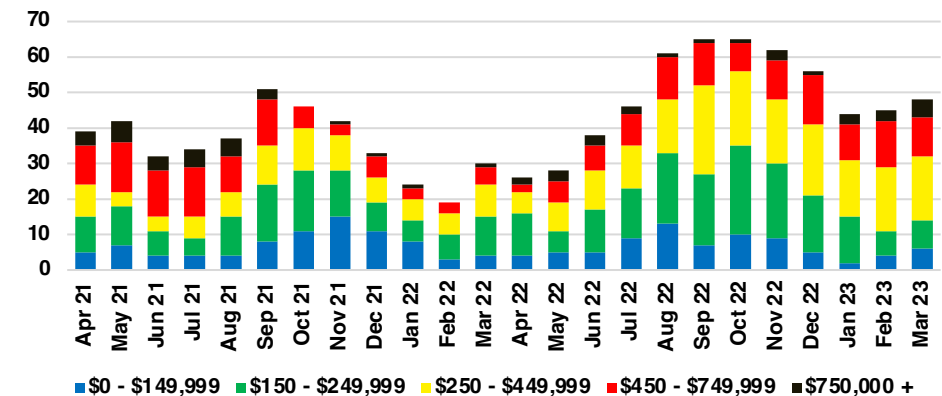

STEPHENS COUNTY INVENTORY BY PRICE POINT