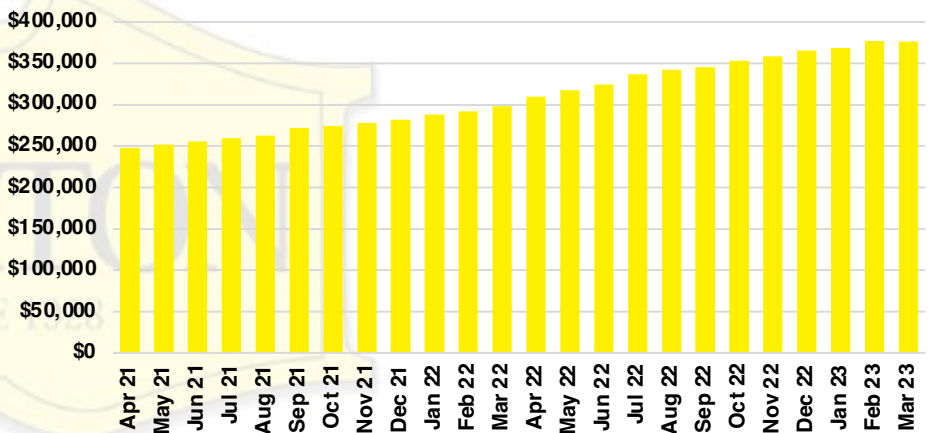

WALTON COUNTY SALES BY PRICE POINT

WALTON COUNTY INVENTORY BY PRICE POINT

WHITE COUNTY QUICK N' DICATORS

WHITE COUNTY SALES VOLUME VS SUPPLY

WHITE COUNTY INVENTORY MONTHS OF SUPPLY

WHITE COUNTY 12 MONTH AVERAGE SALES PRICE

WHITE COUNTY SALES BY PRICE POINT

WHITE COUNTY INVENTORY BY PRICE POINT