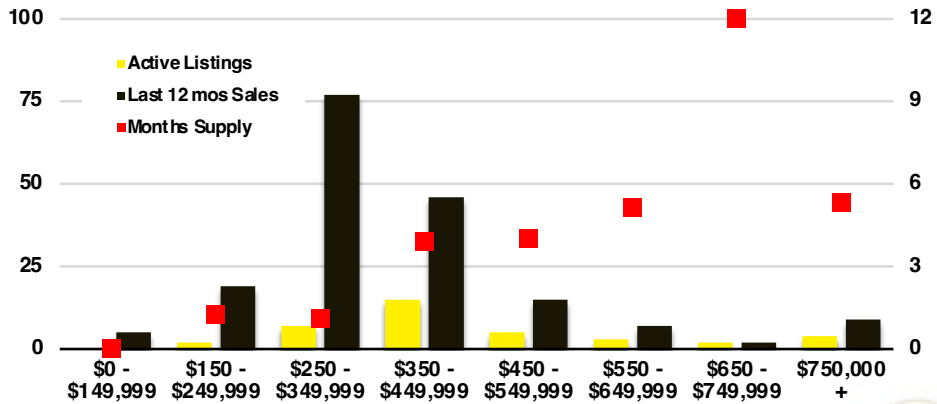

BANKS COUNTY QUICK N'DICATORS