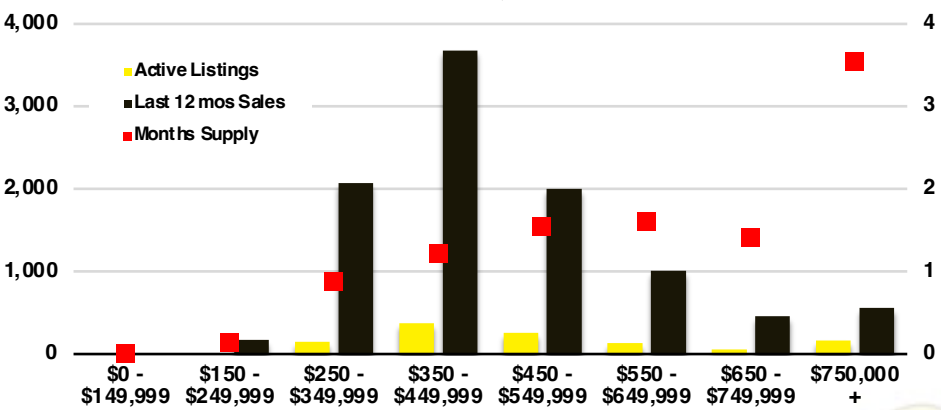

DAWSON COUNTY INVENTORY BY PRICE POINT

FORSYTH COUNTY QUICK N'DICATORS

FORSYTH COUNTY SALES VOLUME VS SUPPLY

FORSYTH COUNTY INVENTORY MONTHS OF SUPPLY

FORSYTH COUNTY 12 MONTH AVERAGE SALES PRICE

FORSYTH COUNTY SALES BY PRICE POINT

FORSYTH COUNTY INVENTORY BY PRICE POINT

FRANKLIN COUNTY QUICK N'DICATORS

FRANKLIN COUNTY SALES VOLUME VS SUPPLY

FRANKLIN COUNTY INVENTORY MONTHS OF SUPPLY

FRANKLIN COUNTY 12 MONTH AVERAGE SALES PRICE

FRANKLIN COUNTY SALES BY PRICE POINT

FRANKLIN COUNTY INVENTORY BY PRICE POINT

GWINNETT COUNTY QUICK N'DICATORS

GWINNETT COUNTY SALES VOLUME VS SUPPLY

GWINNETT COUNTY INVENTORY MONTHS OF SUPPLY

GWINNETT COUNTY 12 MONTH AVERAGE SALES PRICE

GWINNETT COUNTY SALES BY PRICE POINT