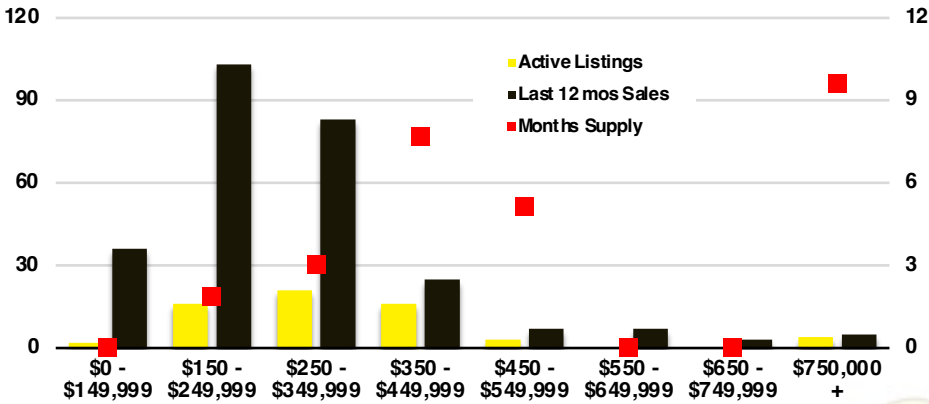

CHEROKEE COUNTY INVENTORY BY PRICE POINT

DAWSON COUNTY QUICK N'DICATORS

DAWSON COUNTY SALES VOLUME VS SUPPLY

DAWSON COUNTY INVENTORY MONTHS OF SUPPLY

DAWSON COUNTY 12 MONTH AVERAGE SALES PRICE

DAWSON COUNTY SALES BY PRICE POINT

DAWSON COUNTY INVENTORY BY PRICE POINT

FORSYTH COUNTY QUICK N'DICATORS

FORSYTH COUNTY SALES VOLUME VS SUPPLY

FORSYTH COUNTY INVENTORY MONTHS OF SUPPLY

FORSYTH COUNTY 12 MONTH AVERAGE SALES PRICE

FORSYTH COUNTY SALES BY PRICE POINT

FORSYTH COUNTY INVENTORY BY PRICE POINT

FRANKLIN COUNTY QUICK N'DICATORS

FRANKLIN COUNTY SALES VOLUME VS SUPPLY

FRANKLIN COUNTY INVENTORY MONTHS OF SUPPLY

FRANKLIN COUNTY 12 MONTH AVERAGE SALES PRICE

FRANKLIN COUNTY SALES BY PRICE POINT