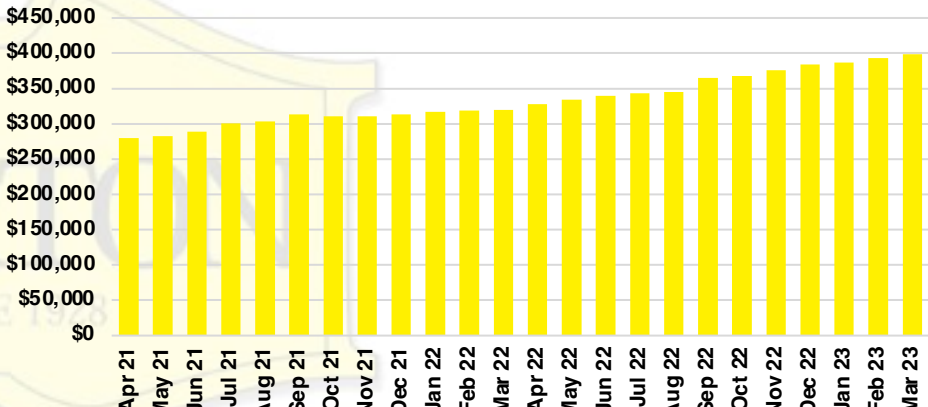

NORTH GEORGIA INVENTORY BY PRICE POINT

BANKS COUNTY QUICK N'DICATORS

BANKS COUNTY SALES VOLUME VS SUPPLY

BANKS COUNTY INVENTORY MONTHS OF SUPPLY

BANKS COUNTY 12 MONTH AVERAGE SALES PRICE

BANKS COUNTY SALES BY PRICE POINT

BANKS COUNTY INVENTORY BY PRICE POINT

BARROW COUNTY QUICK N'DICATORS

BARROW COUNTY SALES VOLUME VS SUPPLY

BARROW COUNTY INVENTORY MONTHS OF SUPPLY

BARROW COUNTY 12 MONTH AVERAGE SALES PRICE

BARROW COUNTY SALES BY PRICE POINT