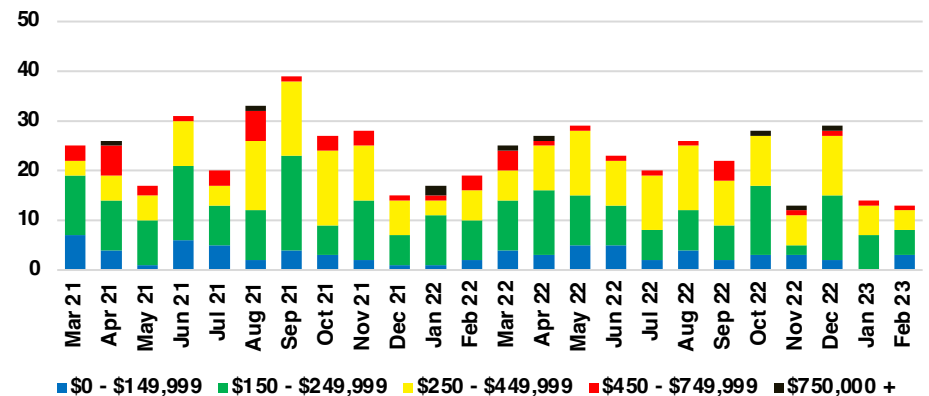

DAWSON COUNTY INVENTORY BY PRICE POINT

FORSYTH COUNTY QUICK N'DICATORS

FORSYTH COUNTY SALES VOLUME VS SUPPLY

FORSYTH COUNTY INVENTORY MONTHS OF SUPPLY

FORSYTH COUNTY 12 MONTH AVERAGE SALES PRICE

FORSYTH COUNTY SALES BY PRICE POINT

FORSYTH COUNTY INVENTORY BY PRICE POINT

FRANKLIN COUNTY QUICK N'DICATORS

FRANKLIN COUNTY SALES VOLUME VS SUPPLY

FRANKLIN COUNTY INVENTORY MONTHS OF SUPPLY

FRANKLIN COUNTY 12 MONTH AVERAGE SALES PRICE

FRANKLIN COUNTY SALES BY PRICE POINT