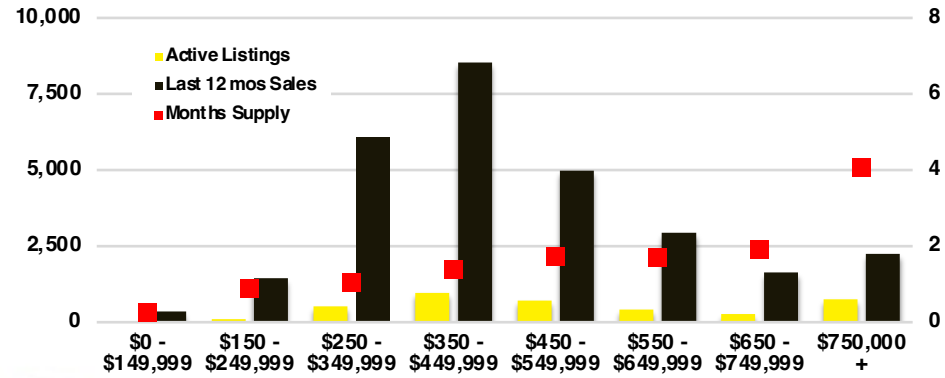

NORTH GEORGIA DEEP DIVE MARKET DATA

March 2023

March 2023

DEEP DIVE

NORTH GEORGIA QUICK N' DICATORS

NORTH GEORGIA INVENTORY MONTHS OF SUPPLY

NORTH GEORGIA SALES VOLUME VS SUPPLY

NORTH GEORGIA SALES BY PRICE POINT

WALTON COUNTY SALES BY PRICE POINT

WALTON COUNTY INVENTORY BY PRICE POINT

WHITE COUNTY QUICK N' DICATORS

WHITE COUNTY SALES VOLUME VS SUPPLY

WHITE COUNTY INVENTORY MONTHS OF SUPPLY

WHITE COUNTY 12 MONTH AVERAGE SALES PRICE