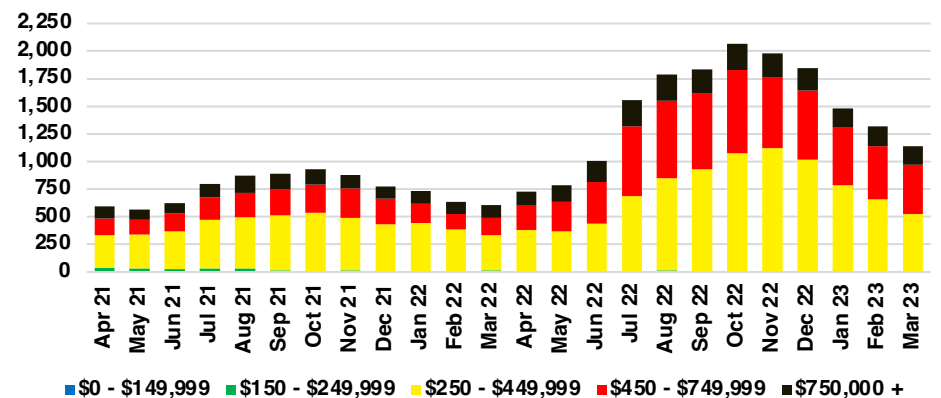

GWINNETT COUNTY INVENTORY BY PRICE POINT