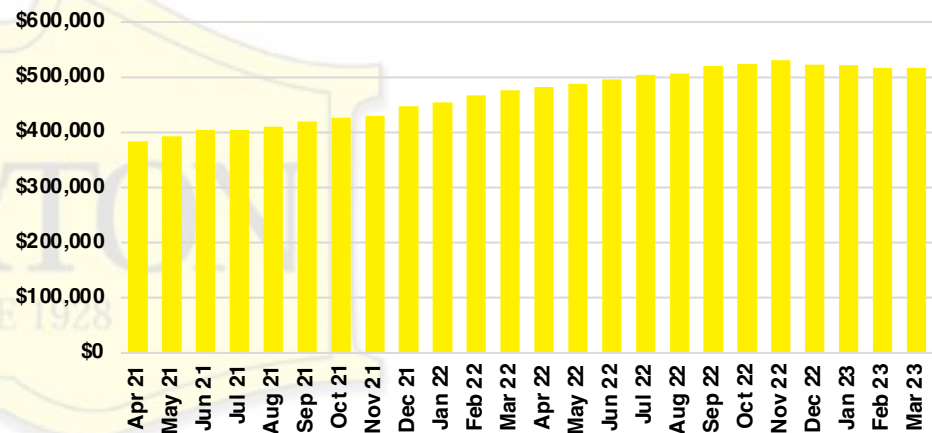

BARROW COUNTY INVENTORY BY PRICE POINT

CHEROKEE COUNTY QUICK N'DICATORS

CHEROKEE COUNTY SALES VOLUME VS SUPPLY

CHEROKEE COUNTY INVENTORY MONTHS OF SUPPLY

CHEROKEE COUNTY 12 MONTH AVERAGE SALES PRICE

CHEROKEE COUNTY SALES BY PRICE POINT

CHEROKEE COUNTY INVENTORY BY PRICE POINT

DAWSON COUNTY QUICK N'DICATORS

DAWSON COUNTY SALES VOLUME VS SUPPLY

DAWSON COUNTY INVENTORY MONTHS OF SUPPLY

DAWSON COUNTY 12 MONTH AVERAGE SALES PRICE

DAWSON COUNTY SALES BY PRICE POINT

DAWSON COUNTY INVENTORY BY PRICE POINT

FORSYTH COUNTY QUICK N'DICATORS

FORSYTH COUNTY SALES VOLUME VS SUPPLY

FORSYTH COUNTY INVENTORY MONTHS OF SUPPLY

FORSYTH COUNTY 12 MONTH AVERAGE SALES PRICE

FORSYTH COUNTY SALES BY PRICE POINT