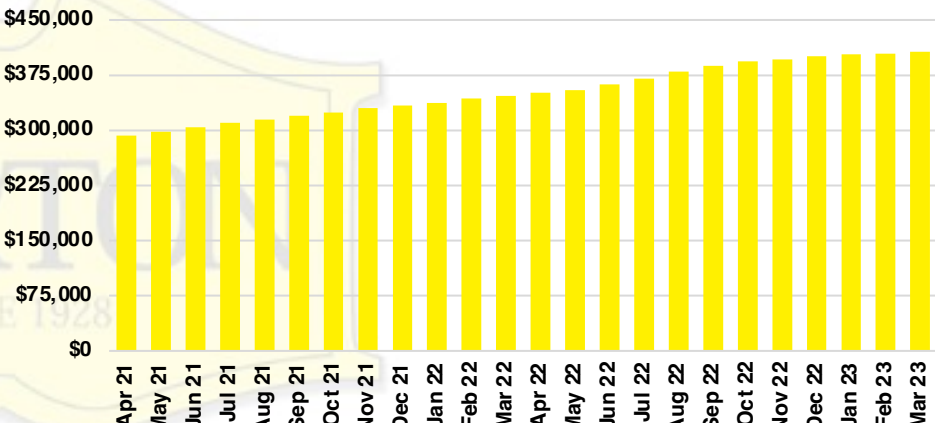

STEPHENS COUNTY SALES BY PRICE POINT

STEPHENS COUNTY INVENTORY BY PRICE POINT

WALTON COUNTY QUICK N' DICATORS

WALTON COUNTY SALES VOLUME VS SUPPLY

WALTON COUNTY INVENTORY MONTHS OF SUPPLY

WALTON COUNTY 12 MONTH AVERAGE SALES PRICE