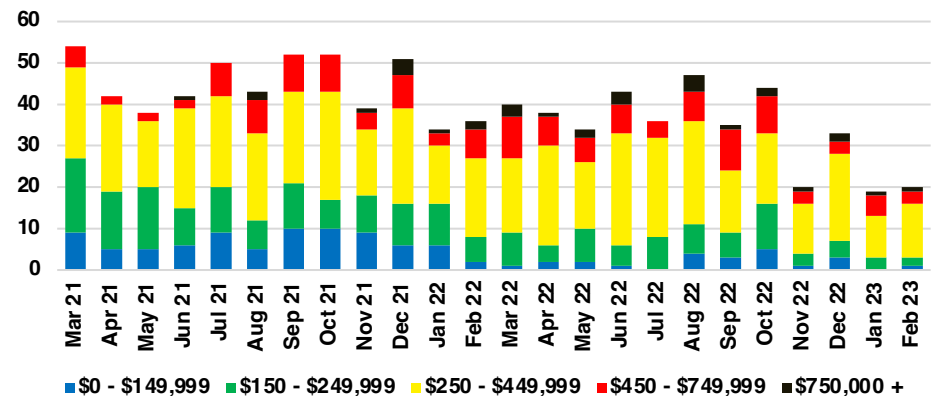

WALTON COUNTY SALES BY PRICE POINT

WALTON COUNTY INVENTORY BY PRICE POINT

WHITE COUNTY QUICK N' DICATORS

WHITE COUNTY SALES VOLUME VS SUPPLY

WHITE COUNTY INVENTORY MONTHS OF SUPPLY

WHITE COUNTY 12 MONTH AVERAGE SALES PRICE

WHITE COUNTY SALES BY PRICE POINT

WHITE COUNTY INVENTORY BY PRICE POINT