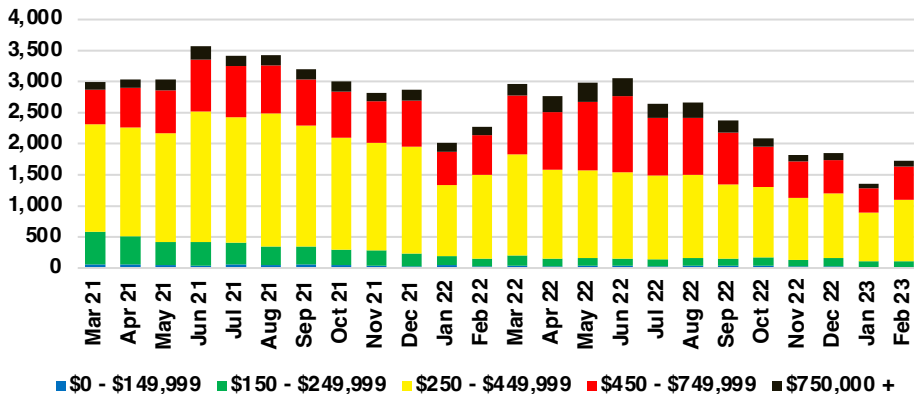

NORTH GEORGIA DEEP DIVE MARKET DATA

March 2023

March 2023

DEEP DIVE

NORTH GEORGIA QUICK N' DICATORS

NORTH GEORGIA INVENTORY MONTHS OF SUPPLY

NORTH GEORGIA SALES VOLUME VS SUPPLY

NORTH GEORGIA SALES BY PRICE POINT