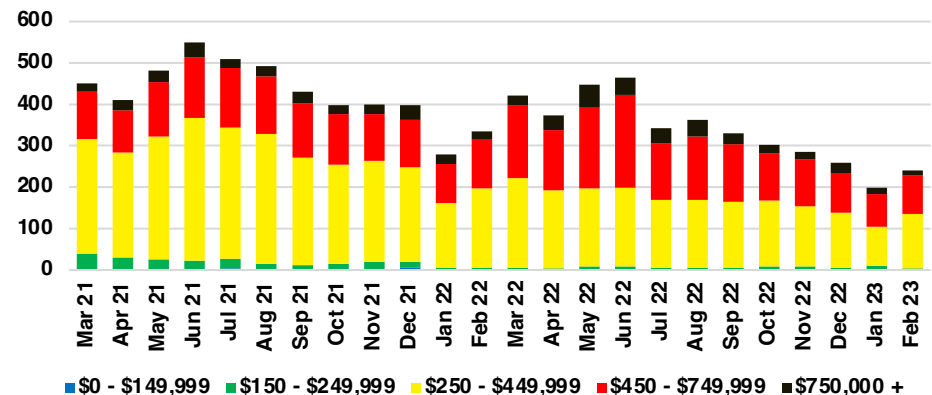

BANKS COUNTY INVENTORY BY PRICE POINT

BARROW COUNTY QUICK N'DICATORS

BARROW COUNTY SALES VOLUME VS SUPPLY

BARROW COUNTY INVENTORY MONTHS OF SUPPLY

BARROW COUNTY 12 MONTH AVERAGE SALES PRICE

BARROW COUNTY SALES BY PRICE POINT

BARROW COUNTY INVENTORY BY PRICE POINT

CHEROKEE COUNTY QUICK N'DICATORS

CHEROKEE COUNTY SALES VOLUME VS SUPPLY

CHEROKEE COUNTY INVENTORY MONTHS OF SUPPLY

CHEROKEE COUNTY 12 MONTH AVERAGE SALES PRICE

CHEROKEE COUNTY SALES BY PRICE POINT

CHEROKEE COUNTY INVENTORY BY PRICE POINT

DAWSON COUNTY QUICK N'DICATORS

DAWSON COUNTY SALES VOLUME VS SUPPLY

DAWSON COUNTY INVENTORY MONTHS OF SUPPLY

DAWSON COUNTY 12 MONTH AVERAGE SALES PRICE

DAWSON COUNTY SALES BY PRICE POINT