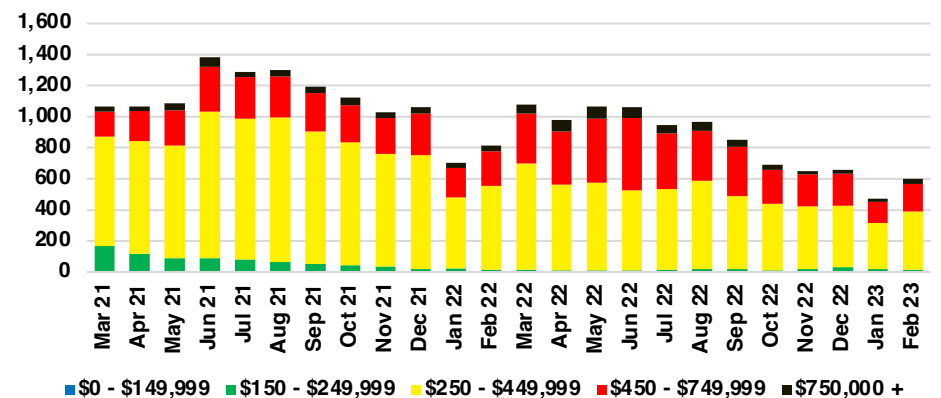

FRANKLIN COUNTY INVENTORY BY PRICE POINT

GWINNETT COUNTY QUICK N'DICATORS

GWINNETT COUNTY SALES VOLUME VS SUPPLY

GWINNETT COUNTY INVENTORY MONTHS OF SUPPLY

GWINNETT COUNTY 12 MONTH AVERAGE SALES PRICE

GWINNETT COUNTY SALES BY PRICE POINT