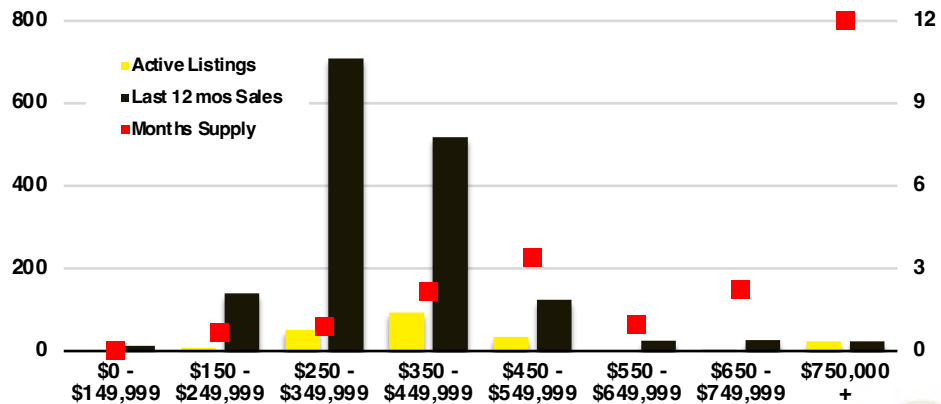

NORTH GEORGIA INVENTORY BY PRICE POINT

BANKS COUNTY QUICK N'DICATORS

BANKS COUNTY SALES VOLUME VS SUPPLY

BANKS COUNTY INVENTORY MONTHS OF SUPPLY

BANKS COUNTY 12 MONTH AVERAGE SALES PRICE

BANKS COUNTY SALES BY PRICE POINT

BANKS COUNTY INVENTORY BY PRICE POINT

BARROW COUNTY QUICK N'DICATORS

BARROW COUNTY SALES VOLUME VS SUPPLY

BARROW COUNTY INVENTORY MONTHS OF SUPPLY

BARROW COUNTY 12 MONTH AVERAGE SALES PRICE

BARROW COUNTY SALES BY PRICE POINT

WALTON COUNTY SALES BY PRICE POINT

WALTON COUNTY INVENTORY BY PRICE POINT

WHITE COUNTY QUICK N' DICATORS

WHITE COUNTY SALES VOLUME VS SUPPLY

WHITE COUNTY INVENTORY MONTHS OF SUPPLY

WHITE COUNTY 12 MONTH AVERAGE SALES PRICE