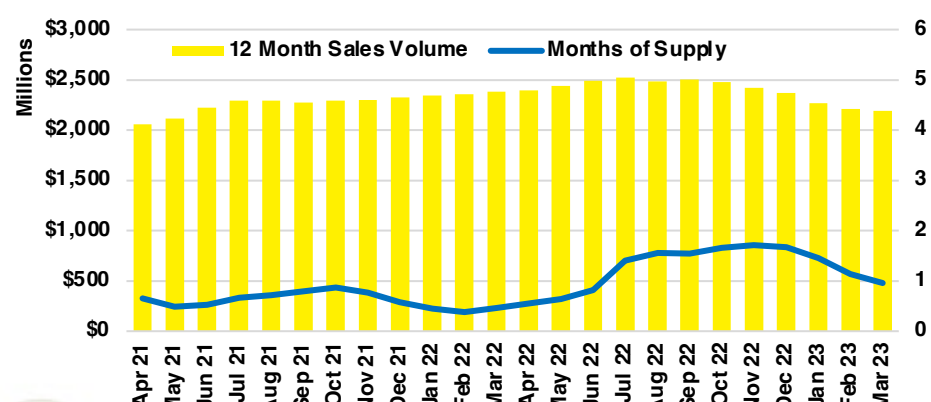

CHEROKEE COUNTY INVENTORY BY PRICE POINT

DAWSON COUNTY QUICK N'DICATORS

DAWSON COUNTY SALES VOLUME VS SUPPLY

DAWSON COUNTY INVENTORY MONTHS OF SUPPLY

DAWSON COUNTY 12 MONTH AVERAGE SALES PRICE

DAWSON COUNTY SALES BY PRICE POINT

DAWSON COUNTY INVENTORY BY PRICE POINT

FORSYTH COUNTY QUICK N'DICATORS

FORSYTH COUNTY SALES VOLUME VS SUPPLY

FORSYTH COUNTY INVENTORY MONTHS OF SUPPLY

FORSYTH COUNTY 12 MONTH AVERAGE SALES PRICE

FORSYTH COUNTY SALES BY PRICE POINT