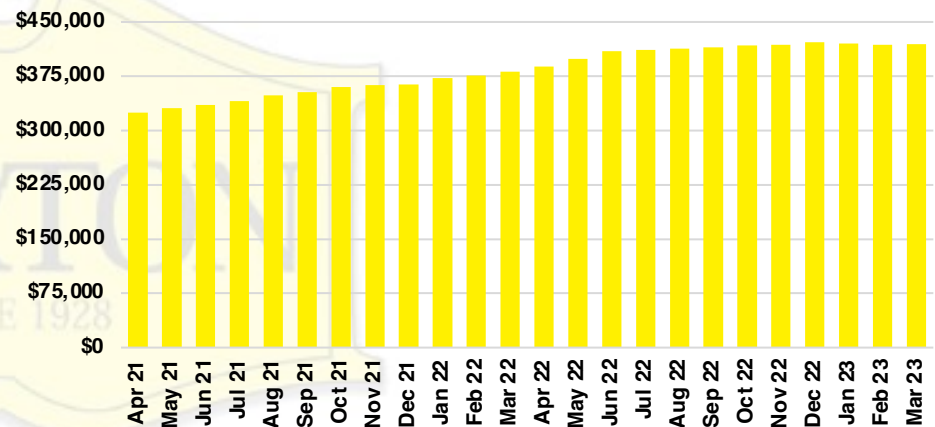

LUMPKIN COUNTY SALES BY PRICE POINT

LUMPKIN COUNTY INVENTORY BY PRICE POINT

PICKENS COUNTY QUICK N'DICATORS

PICKENS COUNTY SALES VOLUME VS SUPPLY

PICKENS COUNTY INVENTORY MONTHS OF SUPPLY

PICKENS COUNTY 12 MONTH AVERAGE SALES PRICE