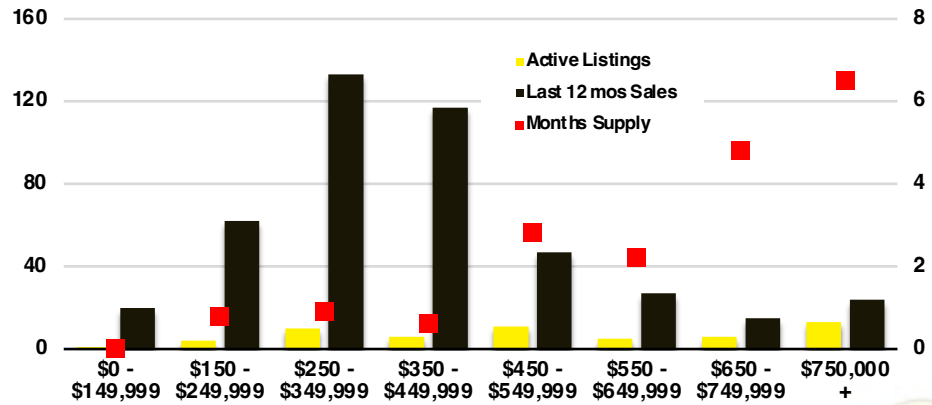

HALL COUNTY SALES BY PRICE POINT

HALL COUNTY INVENTORY BY PRICE POINT

JACKSON COUNTY QUICK N'DICATORS

JACKSON COUNTY SALES VOLUME VS SUPPLY

JACKSON COUNTY INVENTORY MONTHS OF SUPPLY

JACKSON COUNTY 12 MONTH AVERAGE SALES PRICE

JACKSON COUNTY SALES BY PRICE POINT

JACKSON COUNTY INVENTORY BY PRICE POINT

LUMPKIN COUNTY QUICK N'DICATORS

LUMPKIN COUNTY SALES VOLUME VS SUPPLY

LUMPKIN COUNTY INVENTORY MONTHS OF SUPPLY

LUMPKIN COUNTY 12 MONTH AVERAGE SALES PRICE