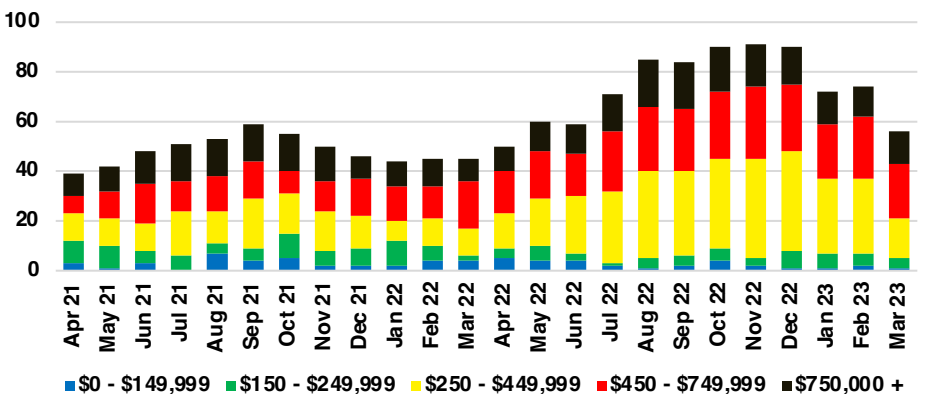

LUMPKIN COUNTY INVENTORY BY PRICE POINT