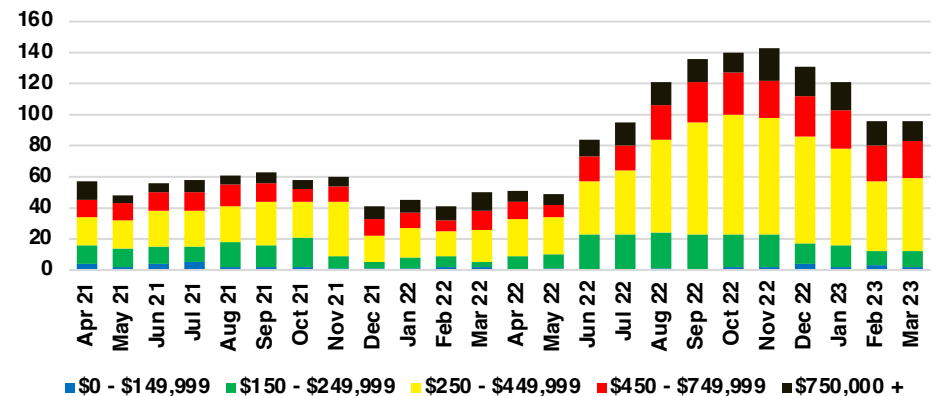

HABERSHAM COUNTY INVENTORY BY PRICE POINT