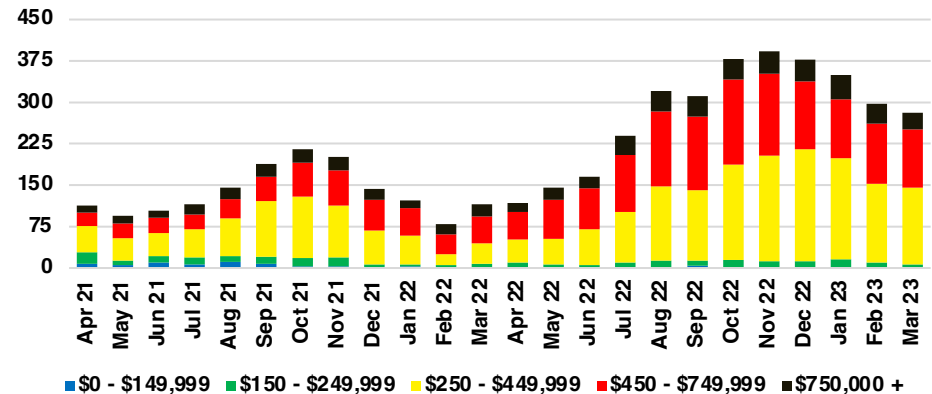

JACKSON COUNTY INVENTORY BY PRICE POINT