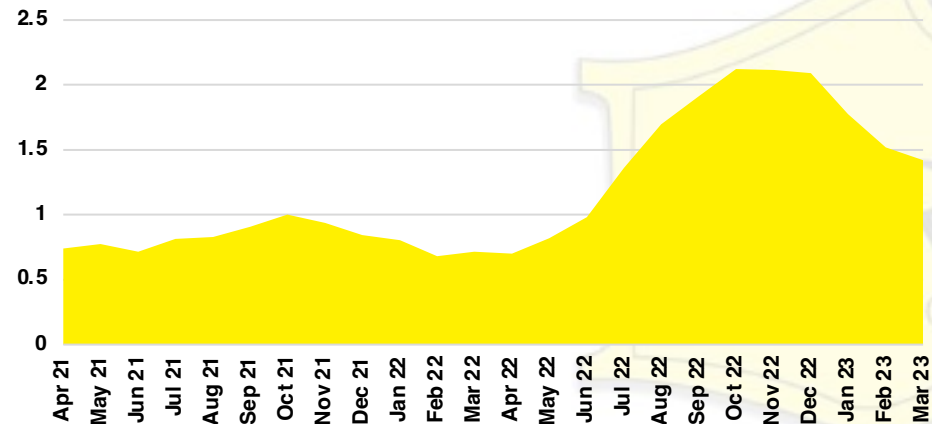

BARROW COUNTY INVENTORY BY PRICE POINT

CHEROKEE COUNTY QUICK N'DICATORS

CHEROKEE COUNTY SALES VOLUME VS SUPPLY

CHEROKEE COUNTY INVENTORY MONTHS OF SUPPLY

CHEROKEE COUNTY 12 MONTH AVERAGE SALES PRICE

CHEROKEE COUNTY SALES BY PRICE POINT