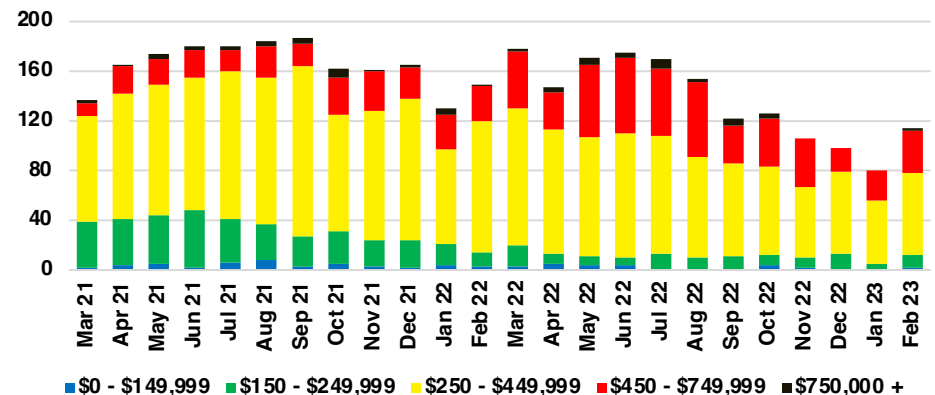

WALTON COUNTY SALES BY PRICE POINT