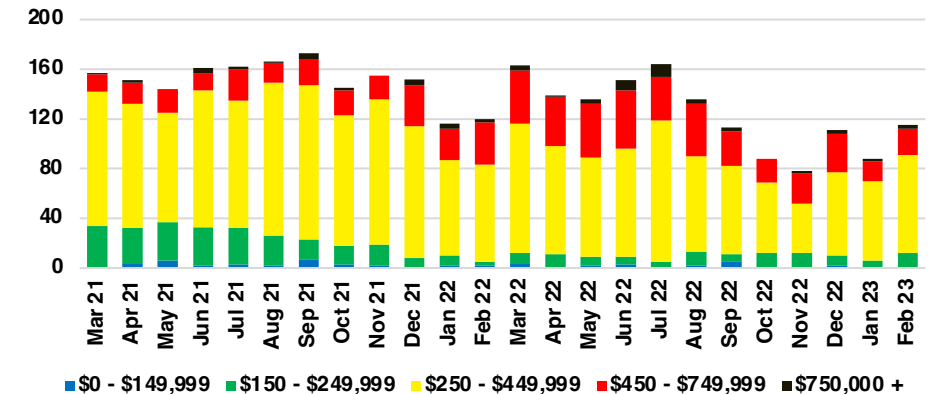

JACKSON COUNTY SALES BY PRICE POINT