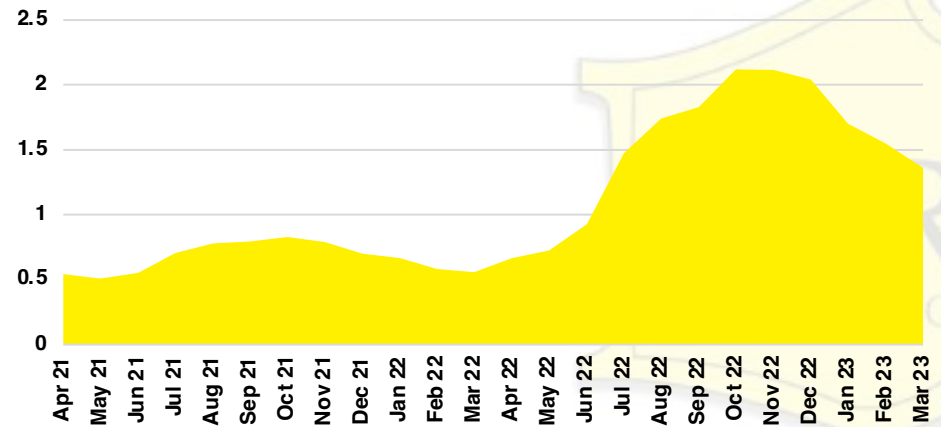

FRANKLIN COUNTY INVENTORY BY PRICE POINT

GWINNETT COUNTY QUICK N'DICATORS

GWINNETT COUNTY SALES VOLUME VS SUPPLY

GWINNETT COUNTY INVENTORY MONTHS OF SUPPLY

GWINNETT COUNTY 12 MONTH AVERAGE SALES PRICE

GWINNETT COUNTY SALES BY PRICE POINT