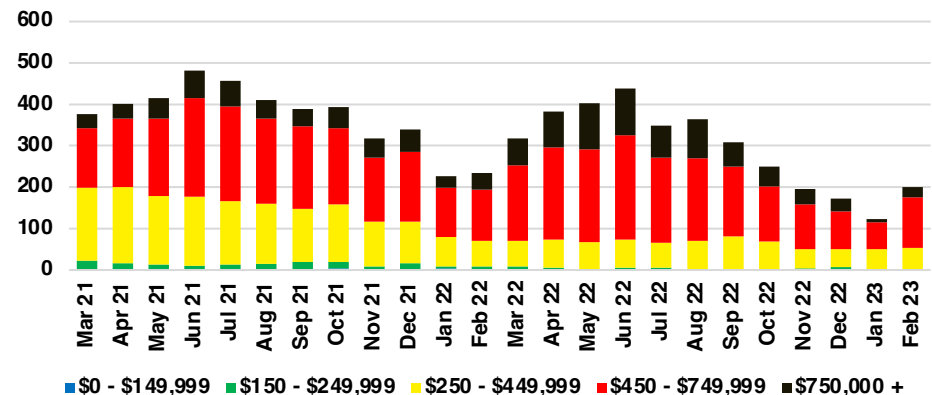

DAWSON COUNTY INVENTORY BY PRICE POINT

FORSYTH COUNTY QUICK N'DICATORS

FORSYTH COUNTY SALES VOLUME VS SUPPLY

FORSYTH COUNTY INVENTORY MONTHS OF SUPPLY

FORSYTH COUNTY 12 MONTH AVERAGE SALES PRICE

FORSYTH COUNTY SALES BY PRICE POINT