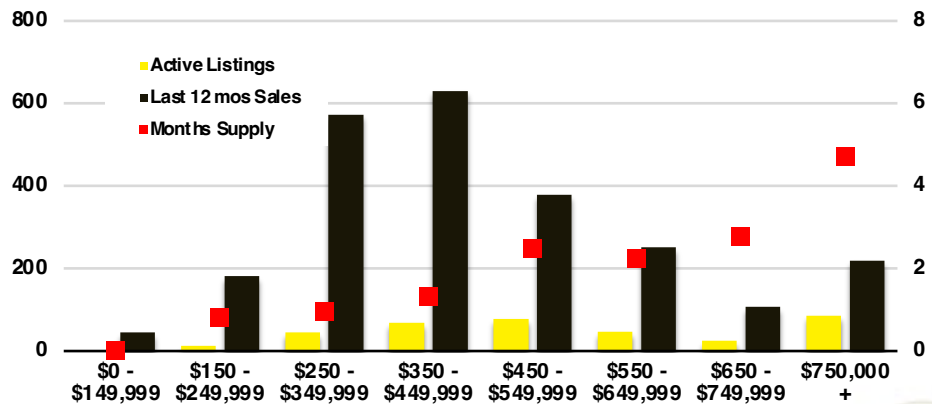

HALL COUNTY QUICK N'DICATORS