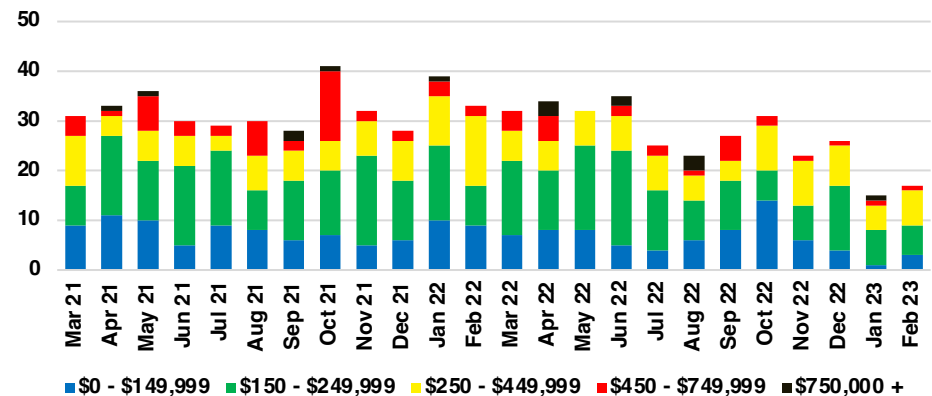

STEPHENS COUNTY SALES BY PRICE POINT