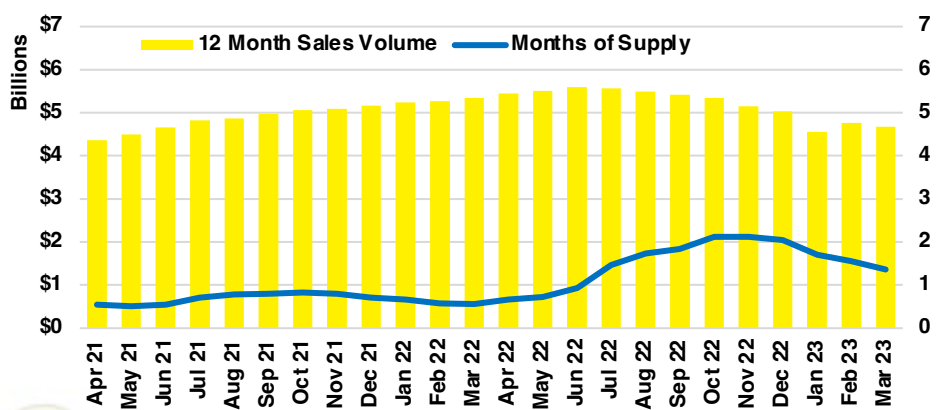

GWINNETT COUNTY SALES VOLUME VS SUPPLY