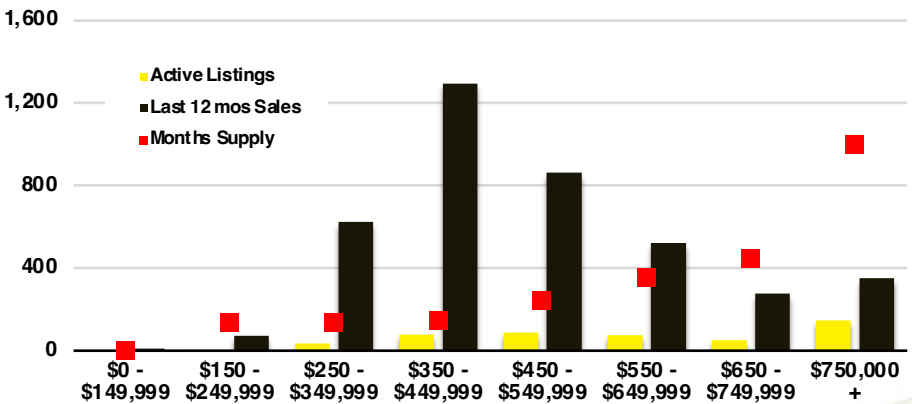

BANKS COUNTY INVENTORY BY PRICE POINT

BARROW COUNTY QUICK N'DICATORS

BARROW COUNTY SALES VOLUME VS SUPPLY

BARROW COUNTY INVENTORY MONTHS OF SUPPLY

BARROW COUNTY 12 MONTH AVERAGE SALES PRICE

BARROW COUNTY SALES BY PRICE POINT

BARROW COUNTY INVENTORY BY PRICE POINT

CHEROKEE COUNTY QUICK N'DICATORS

CHEROKEE COUNTY SALES VOLUME VS SUPPLY

CHEROKEE COUNTY INVENTORY MONTHS OF SUPPLY

CHEROKEE COUNTY 12 MONTH AVERAGE SALES PRICE

CHEROKEE COUNTY SALES BY PRICE POINT

WALTON COUNTY SALES BY PRICE POINT

WALTON COUNTY INVENTORY BY PRICE POINT

WHITE COUNTY QUICK N' DICATORS

WHITE COUNTY SALES VOLUME VS SUPPLY

WHITE COUNTY INVENTORY MONTHS OF SUPPLY

WHITE COUNTY 12 MONTH AVERAGE SALES PRICE