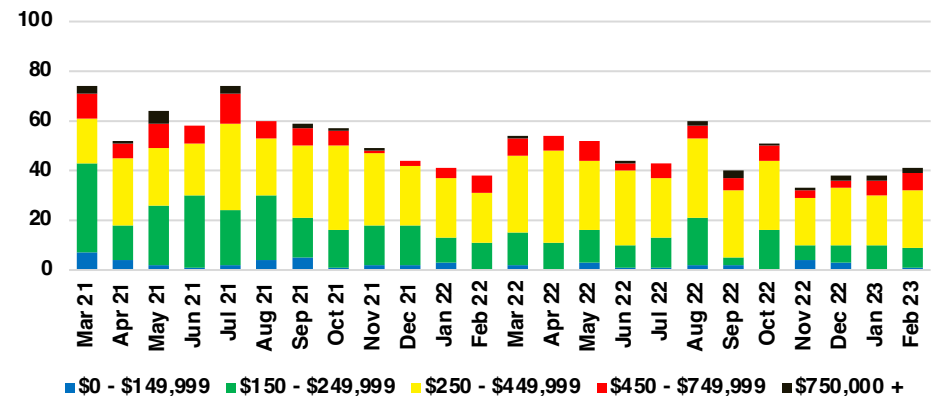

HABERSHAM COUNTY SALES BY PRICE POINT