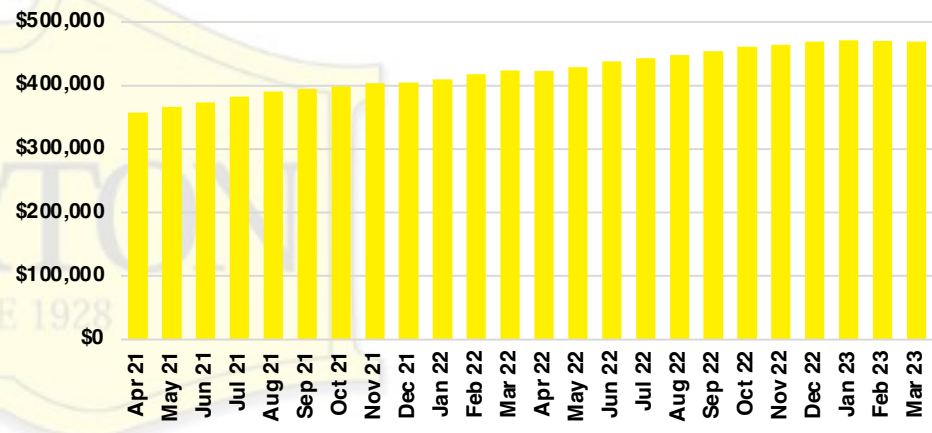

HABERSHAM COUNTY SALES BY PRICE POINT

HABERSHAM COUNTY INVENTORY BY PRICE POINT

HALL COUNTY QUICK N'DICATORS

HALL COUNTY SALES VOLUME VS SUPPLY

HALL COUNTY INVENTORY MONTHS OF SUPPLY

HALL COUNTY 12 MONTH AVERAGE SALES PRICE