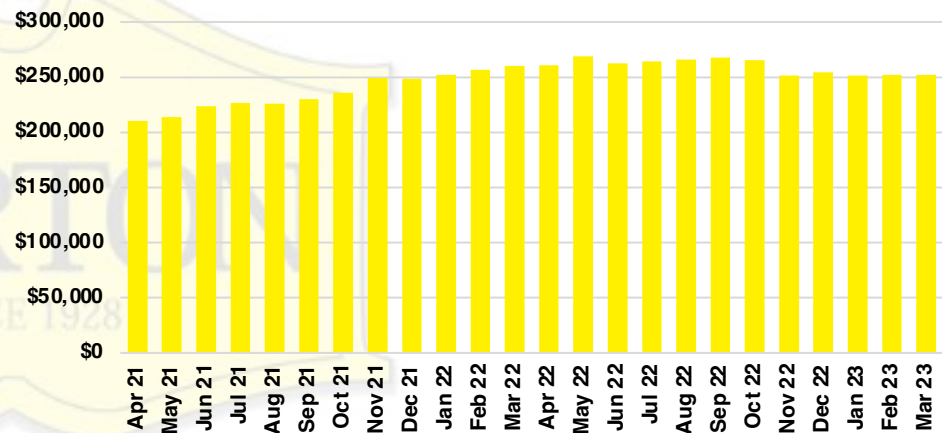

PICKENS COUNTY SALES BY PRICE POINT

PICKENS COUNTY INVENTORY BY PRICE POINT

RABUN COUNTY QUICK N'DICATORS

RABUN COUNTY SALES VOLUME VS SUPPLY

RABUN COUNTY INVENTORY MONTHS OF SUPPLY

RABUN COUNTY 12 MONTH AVERAGE SALES PRICE

RABUN COUNTY SALES BY PRICE POINT

RABUN COUNTY INVENTORY BY PRICE POINT

STEPHENS COUNTY QUICK N'DICATORS

STEPHENS COUNTY SALES VOLUME VS SUPPLY

STEPHENS COUNTY INVENTORY MONTHS OF SUPPLY

STEPHENS COUNTY 12 MONTH AVERAGE SALES PRICE