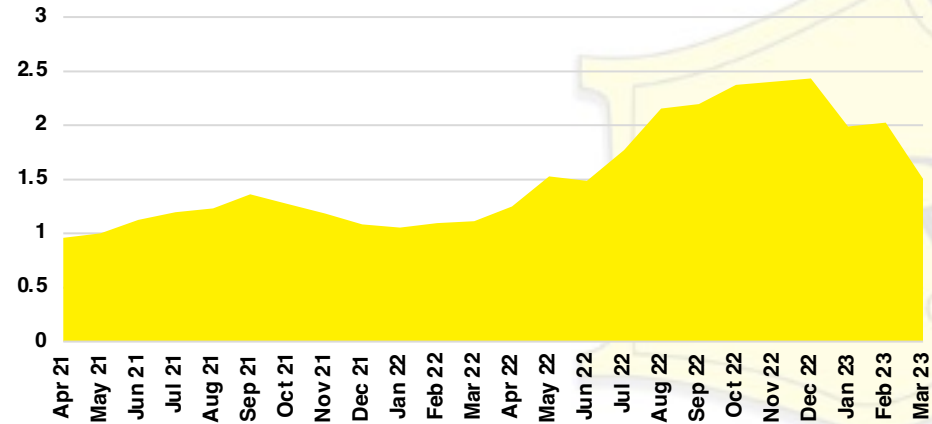

JACKSON COUNTY SALES BY PRICE POINT

JACKSON COUNTY INVENTORY BY PRICE POINT

LUMPKIN COUNTY QUICK N'DICATORS

LUMPKIN COUNTY SALES VOLUME VS SUPPLY

LUMPKIN COUNTY INVENTORY MONTHS OF SUPPLY

LUMPKIN COUNTY 12 MONTH AVERAGE SALES PRICE