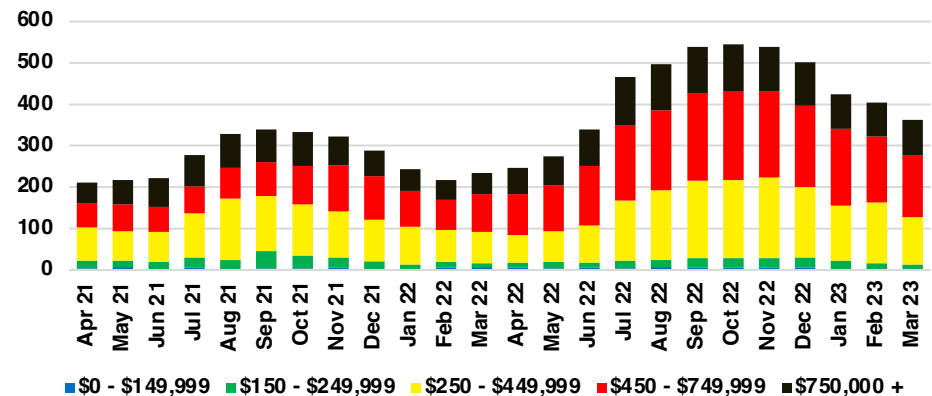

HALL COUNTY INVENTORY BY PRICE POINT