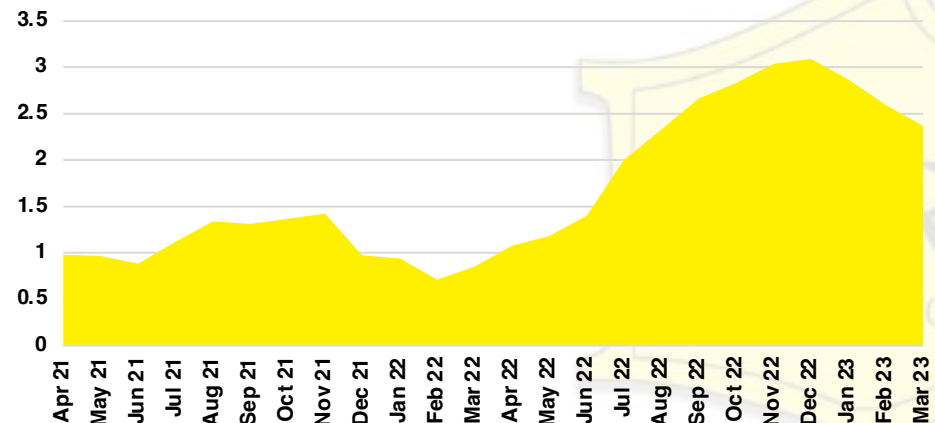

STEPHENS COUNTY SALES BY PRICE POINT

STEPHENS COUNTY INVENTORY BY PRICE POINT

WALTON COUNTY QUICK N' DICATORS

WALTON COUNTY SALES VOLUME VS SUPPLY

WALTON COUNTY INVENTORY MONTHS OF SUPPLY

WALTON COUNTY 12 MONTH AVERAGE SALES PRICE