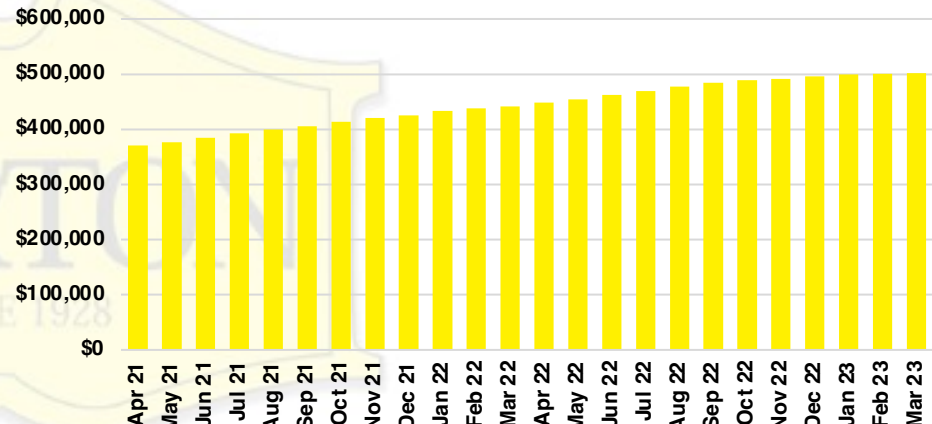

BARROW COUNTY INVENTORY BY PRICE POINT

CHEROKEE COUNTY QUICK N'DICATORS

CHEROKEE COUNTY SALES VOLUME VS SUPPLY

CHEROKEE COUNTY INVENTORY MONTHS OF SUPPLY

CHEROKEE COUNTY 12 MONTH AVERAGE SALES PRICE

CHEROKEE COUNTY SALES BY PRICE POINT