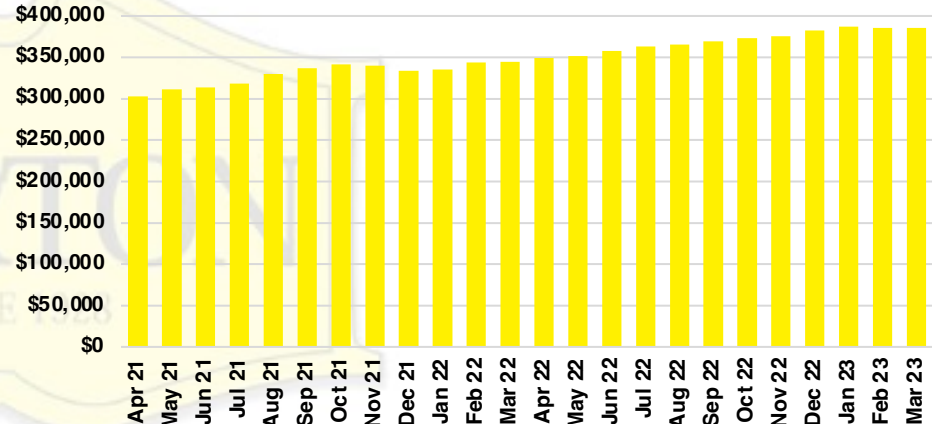

JACKSON COUNTY SALES BY PRICE POINT

JACKSON COUNTY INVENTORY BY PRICE POINT

LUMPKIN COUNTY QUICK N'DICATORS

LUMPKIN COUNTY SALES VOLUME VS SUPPLY

LUMPKIN COUNTY INVENTORY MONTHS OF SUPPLY

LUMPKIN COUNTY 12 MONTH AVERAGE SALES PRICE