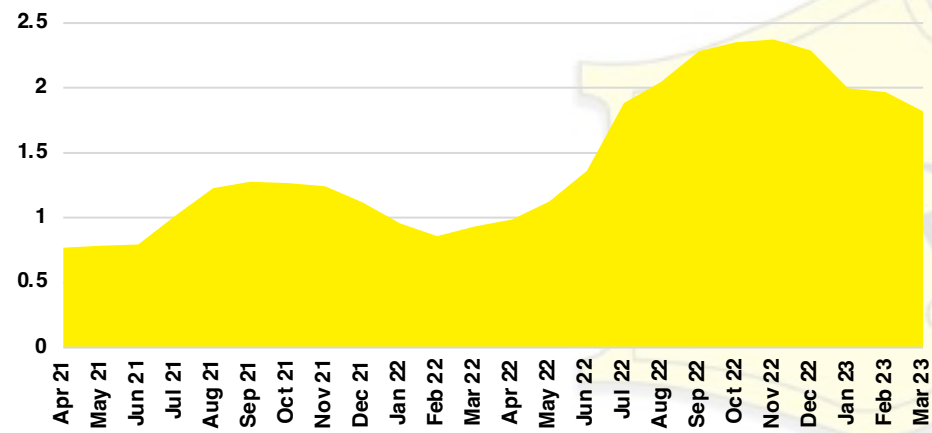

HABERSHAM COUNTY SALES BY PRICE POINT

HABERSHAM COUNTY INVENTORY BY PRICE POINT

HALL COUNTY QUICK N'DICATORS

HALL COUNTY SALES VOLUME VS SUPPLY

HALL COUNTY INVENTORY MONTHS OF SUPPLY

HALL COUNTY 12 MONTH AVERAGE SALES PRICE