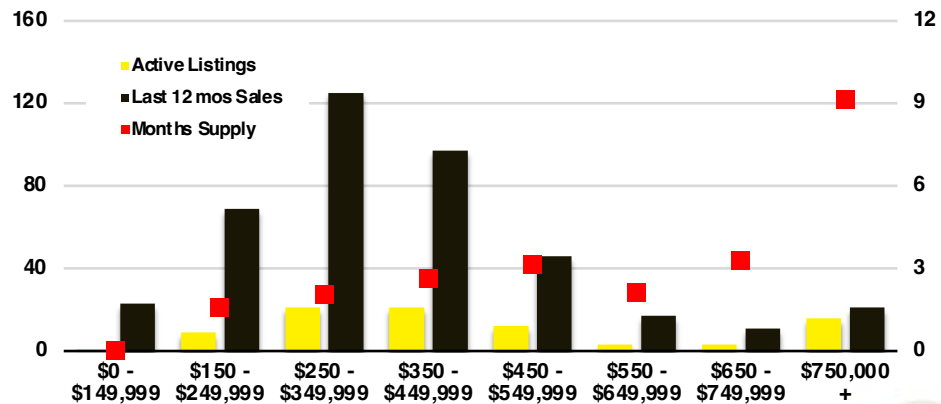

RABUN COUNTY SALES BY PRICE POINT

RABUN COUNTY INVENTORY BY PRICE POINT

STEPHENS COUNTY QUICK N'DICATORS

STEPHENS COUNTY SALES VOLUME VS SUPPLY

STEPHENS COUNTY INVENTORY MONTHS OF SUPPLY

STEPHENS COUNTY 12 MONTH AVERAGE SALES PRICE

STEPHENS COUNTY SALES BY PRICE POINT

STEPHENS COUNTY INVENTORY BY PRICE POINT

WALTON COUNTY QUICK N' DICATORS

WALTON COUNTY SALES VOLUME VS SUPPLY

WALTON COUNTY INVENTORY MONTHS OF SUPPLY

WALTON COUNTY 12 MONTH AVERAGE SALES PRICE

WALTON COUNTY SALES BY PRICE POINT

WALTON COUNTY INVENTORY BY PRICE POINT

WHITE COUNTY QUICK N' DICATORS

WHITE COUNTY SALES VOLUME VS SUPPLY

WHITE COUNTY INVENTORY MONTHS OF SUPPLY

WHITE COUNTY 12 MONTH AVERAGE SALES PRICE