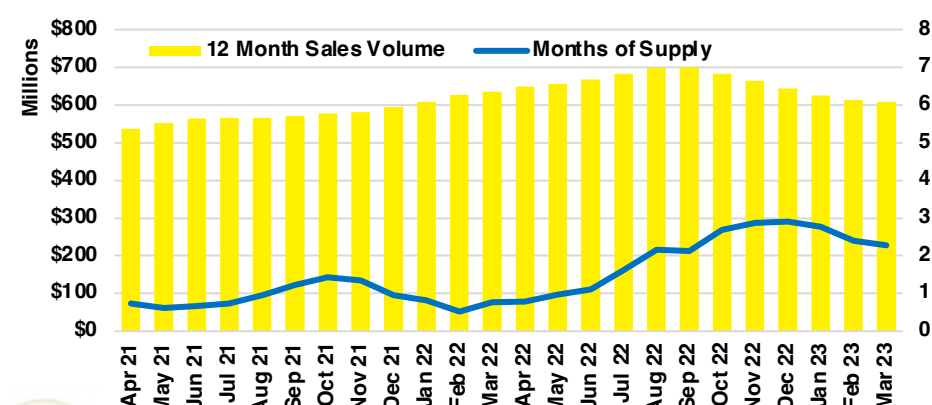

HALL COUNTY SALES BY PRICE POINT

HALL COUNTY INVENTORY BY PRICE POINT

JACKSON COUNTY QUICK N'DICATORS

JACKSON COUNTY SALES VOLUME VS SUPPLY

JACKSON COUNTY INVENTORY MONTHS OF SUPPLY

JACKSON COUNTY 12 MONTH AVERAGE SALES PRICE