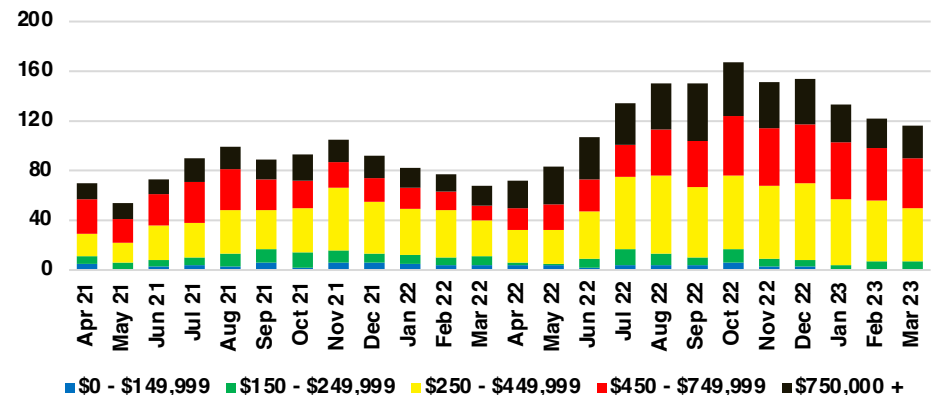

PICKENS COUNTY INVENTORY BY PRICE POINT