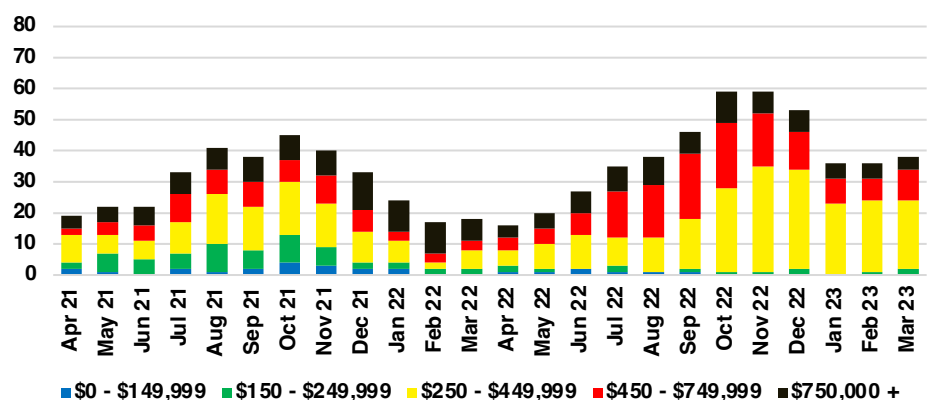

NORTH GEORGIA INVENTORY BY PRICE POINT

BANKS COUNTY QUICK N'DICATORS

BANKS COUNTY SALES VOLUME VS SUPPLY

BANKS COUNTY INVENTORY MONTHS OF SUPPLY

BANKS COUNTY 12 MONTH AVERAGE SALES PRICE

BANKS COUNTY SALES BY PRICE POINT

BANKS COUNTY INVENTORY BY PRICE POINT

BARROW COUNTY QUICK N'DICATORS

BARROW COUNTY SALES VOLUME VS SUPPLY

BARROW COUNTY INVENTORY MONTHS OF SUPPLY

BARROW COUNTY 12 MONTH AVERAGE SALES PRICE

BARROW COUNTY SALES BY PRICE POINT