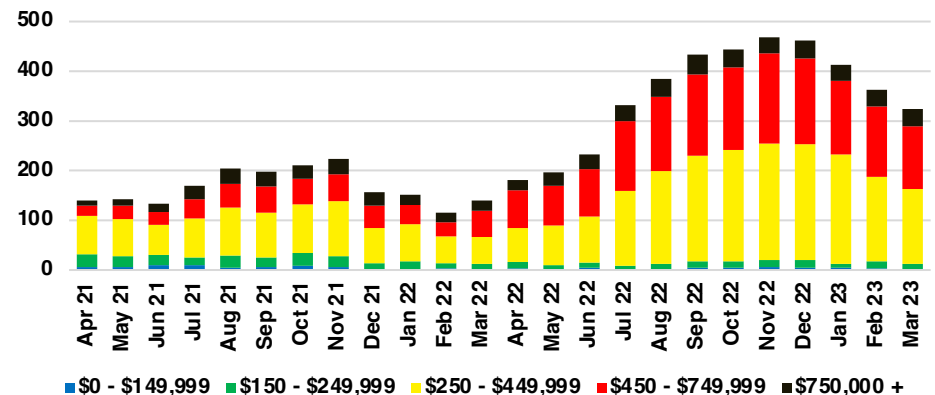

STEPHENS COUNTY SALES BY PRICE POINT

STEPHENS COUNTY INVENTORY BY PRICE POINT

WALTON COUNTY QUICK N' DICATORS

WALTON COUNTY SALES VOLUME VS SUPPLY

WALTON COUNTY INVENTORY MONTHS OF SUPPLY

WALTON COUNTY 12 MONTH AVERAGE SALES PRICE

WALTON COUNTY SALES BY PRICE POINT

WALTON COUNTY INVENTORY BY PRICE POINT

WHITE COUNTY QUICK N' DICATORS

WHITE COUNTY SALES VOLUME VS SUPPLY

WHITE COUNTY INVENTORY MONTHS OF SUPPLY

WHITE COUNTY 12 MONTH AVERAGE SALES PRICE