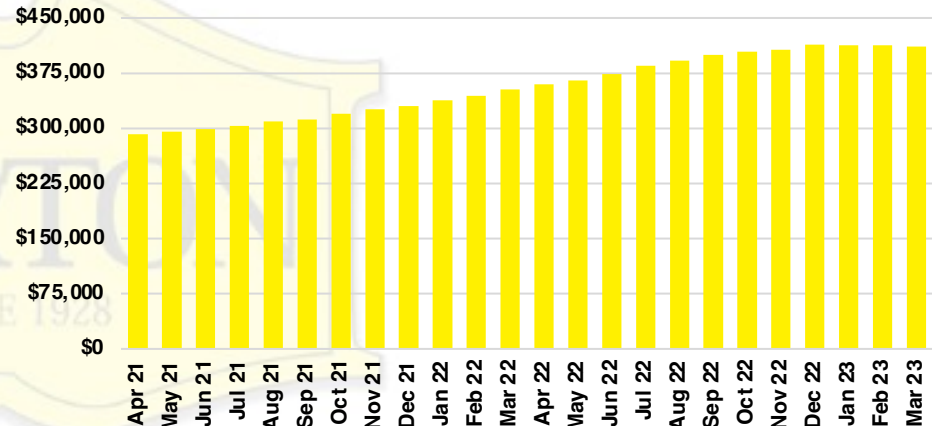

HALL COUNTY SALES BY PRICE POINT

HALL COUNTY INVENTORY BY PRICE POINT

JACKSON COUNTY QUICK N'DICATORS

JACKSON COUNTY SALES VOLUME VS SUPPLY

JACKSON COUNTY INVENTORY MONTHS OF SUPPLY

JACKSON COUNTY 12 MONTH AVERAGE SALES PRICE