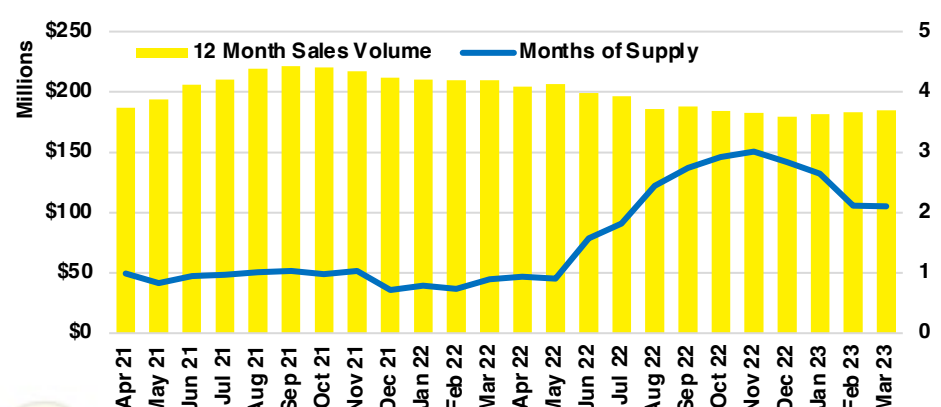

HABERSHAM COUNTY SALES VOLUME VS SUPPLY