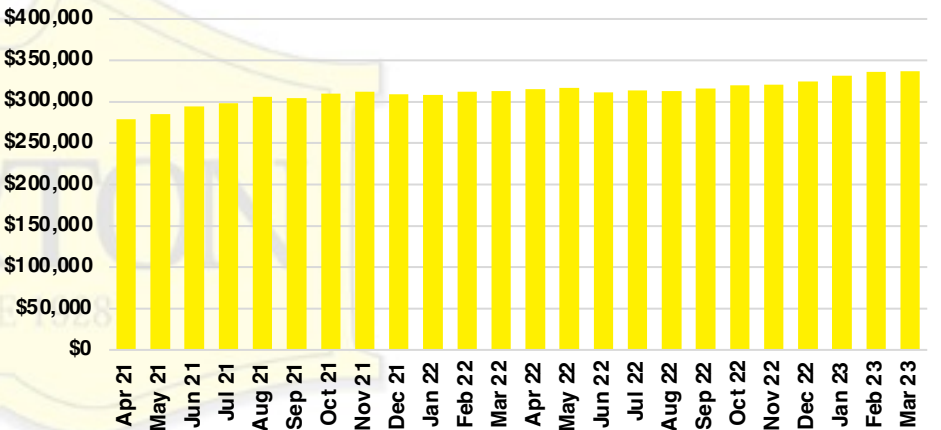

GWINNETT COUNTY INVENTORY BY PRICE POINT

HABERSHAM COUNTY QUICK N'DICATORS

HABERSHAM COUNTY SALES VOLUME VS SUPPLY

HABERSHAM COUNTY INVENTORY MONTHS OF SUPPLY

HABERSHAM COUNTY 12 MONTH AVERAGE SALES PRICE