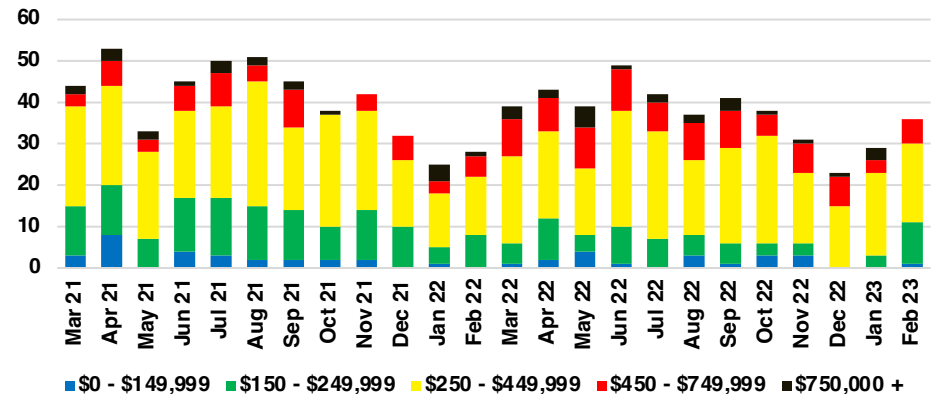

LUMPKIN COUNTY SALES BY PRICE POINT