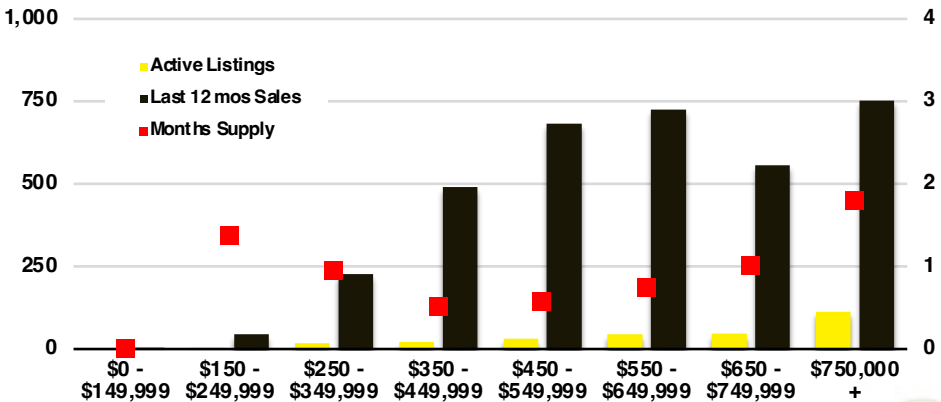

BARROW COUNTY INVENTORY BY PRICE POINT

CHEROKEE COUNTY QUICK N'DICATORS

CHEROKEE COUNTY SALES VOLUME VS SUPPLY

CHEROKEE COUNTY INVENTORY MONTHS OF SUPPLY

CHEROKEE COUNTY 12 MONTH AVERAGE SALES PRICE

CHEROKEE COUNTY SALES BY PRICE POINT

CHEROKEE COUNTY INVENTORY BY PRICE POINT

DAWSON COUNTY QUICK N'DICATORS

DAWSON COUNTY SALES VOLUME VS SUPPLY

DAWSON COUNTY INVENTORY MONTHS OF SUPPLY

DAWSON COUNTY 12 MONTH AVERAGE SALES PRICE

DAWSON COUNTY SALES BY PRICE POINT

DAWSON COUNTY INVENTORY BY PRICE POINT

FORSYTH COUNTY QUICK N'DICATORS

FORSYTH COUNTY SALES VOLUME VS SUPPLY

FORSYTH COUNTY INVENTORY MONTHS OF SUPPLY

FORSYTH COUNTY 12 MONTH AVERAGE SALES PRICE

FORSYTH COUNTY SALES BY PRICE POINT