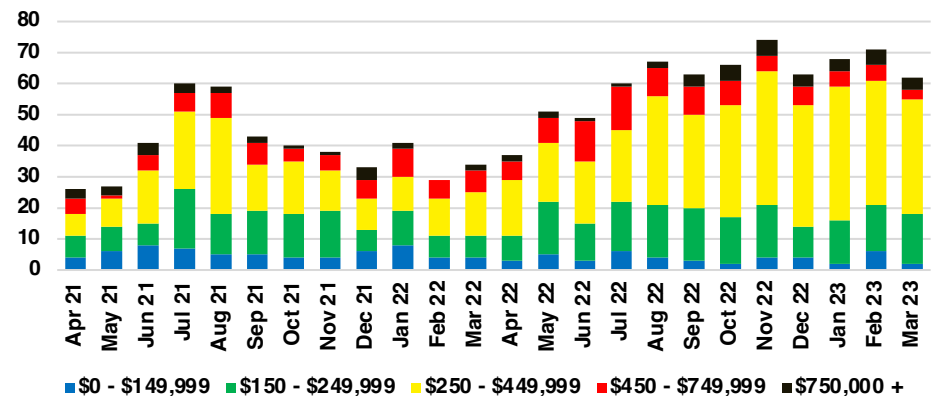

FRANKLIN COUNTY INVENTORY BY PRICE POINT