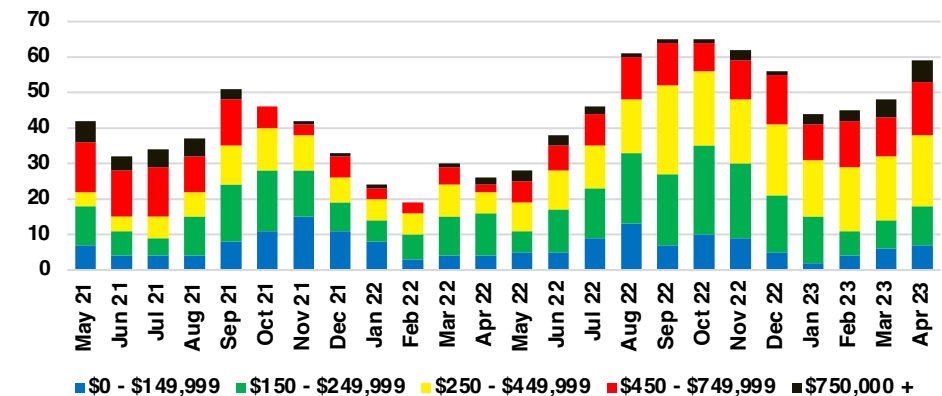

STEPHENS COUNTY INVENTORY BY PRICE POINT