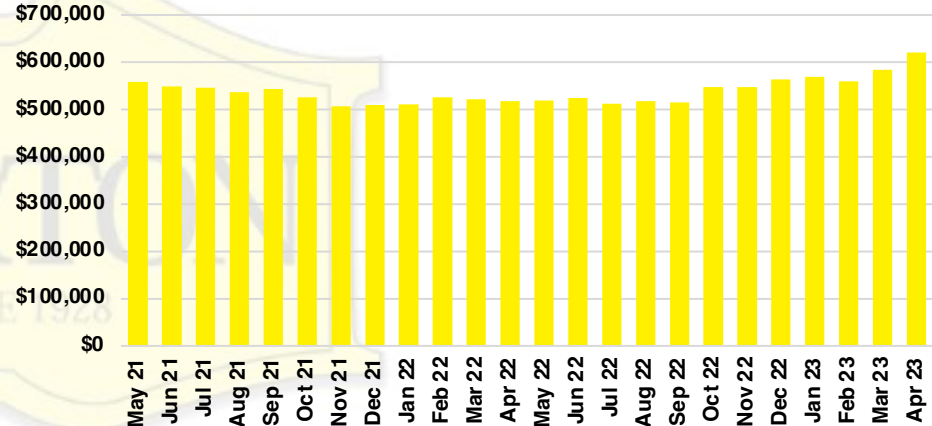

RABUN COUNTY 12 MONTH AVERAGE SALES PRICE