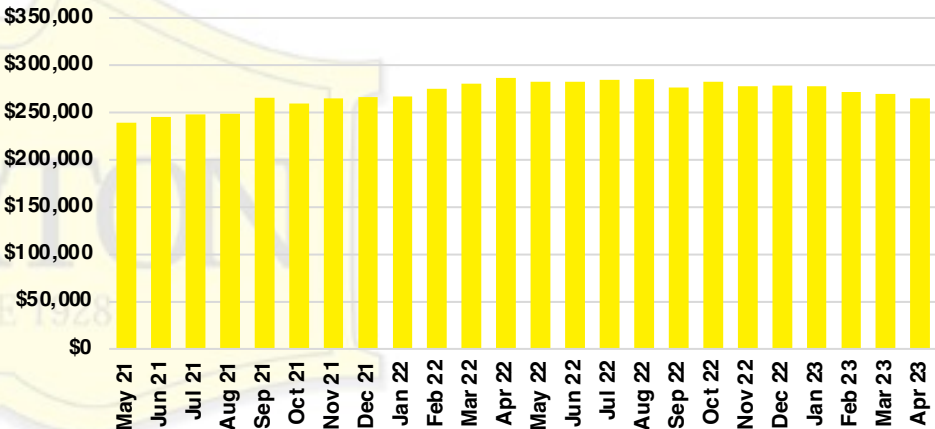

FRANKLIN COUNTY 12 MONTH AVERAGE SALES PRICE