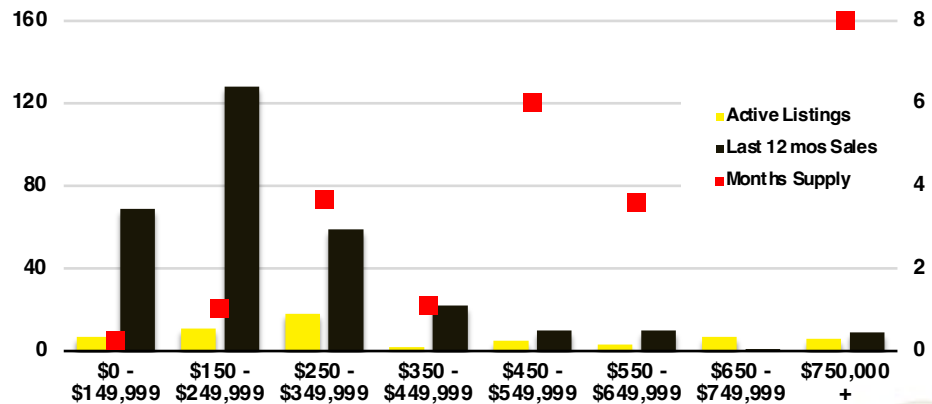

STEPHENS COUNTY QUICK N'DICATORS