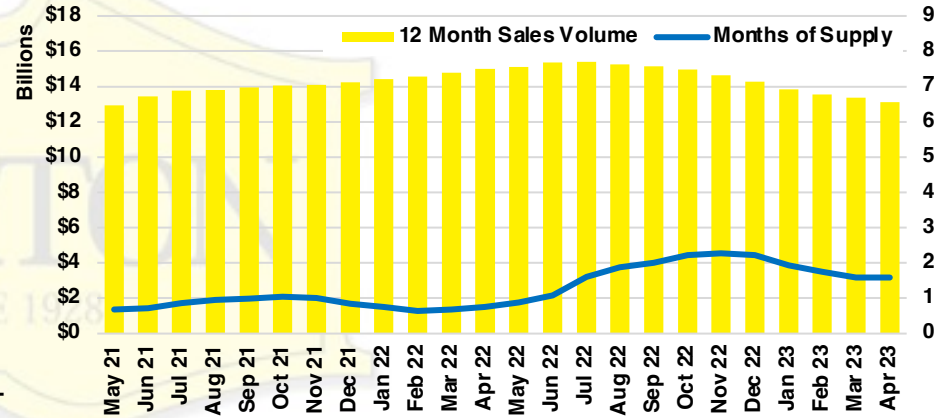

NORTH GEORGIA SALES VOLUME VS SUPPLY