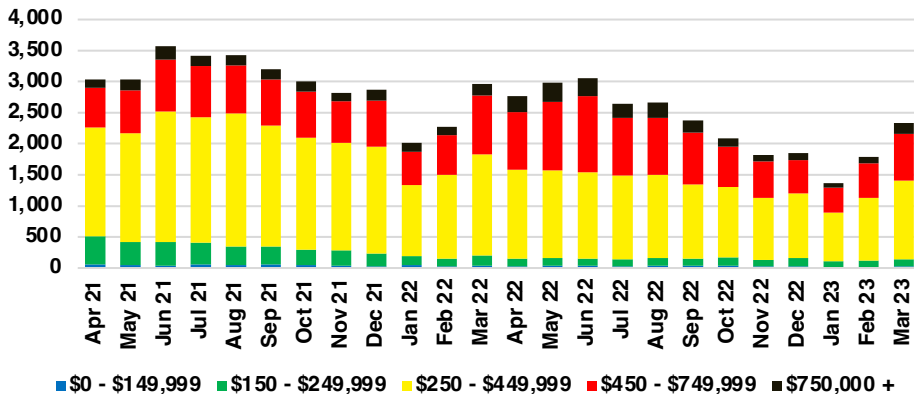

NORTH GEORGIA SALES BY PRICE POINT