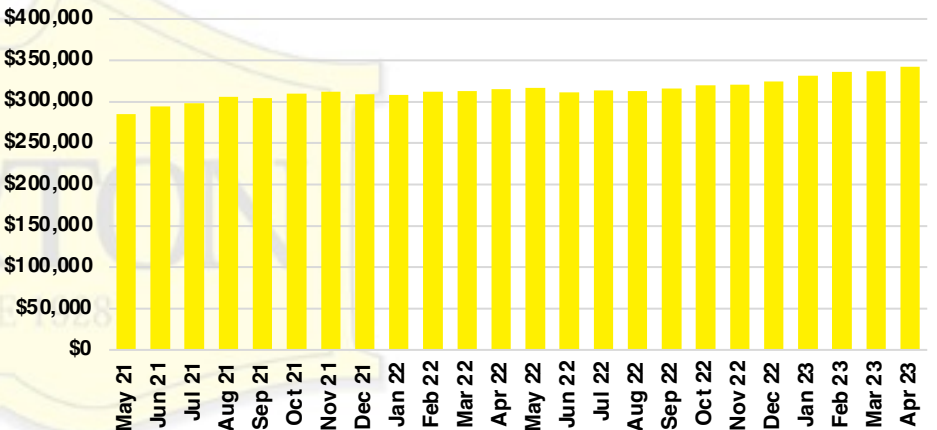

HABERSHAM COUNTY 12 MONTH AVERAGE SALES PRICE