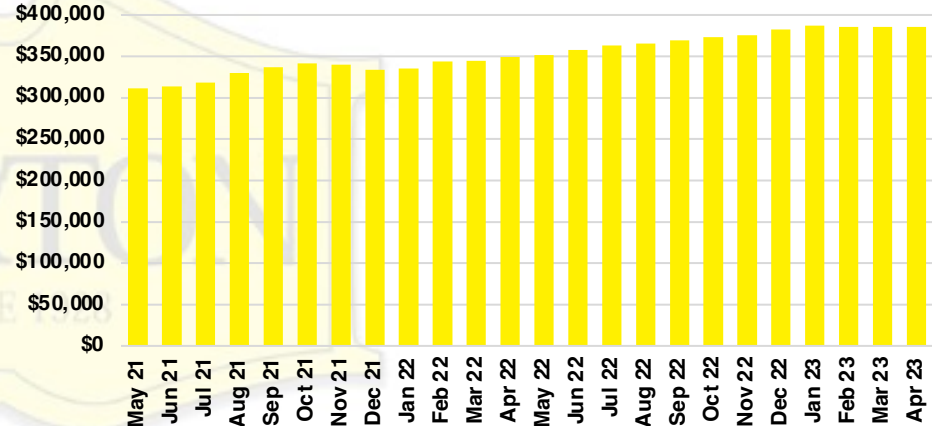

LUMPKIN COUNTY 12 MONTH AVERAGE SALES PRICE