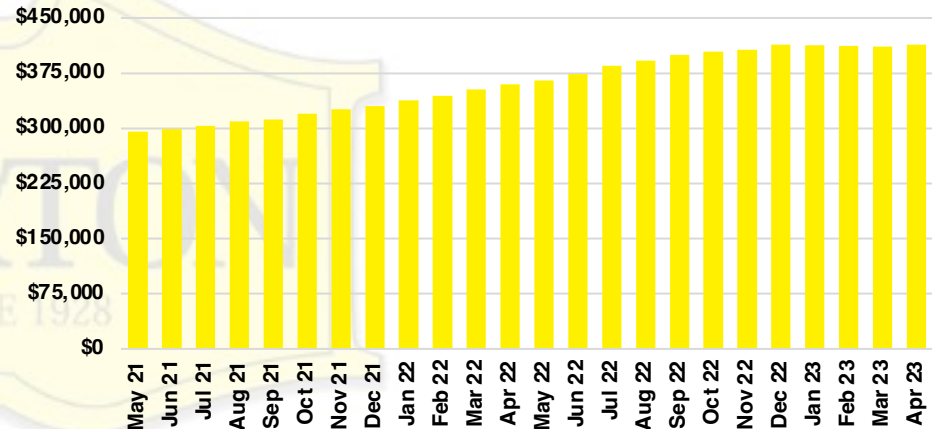

JACKSON COUNTY 12 MONTH AVERAGE SALES PRICE