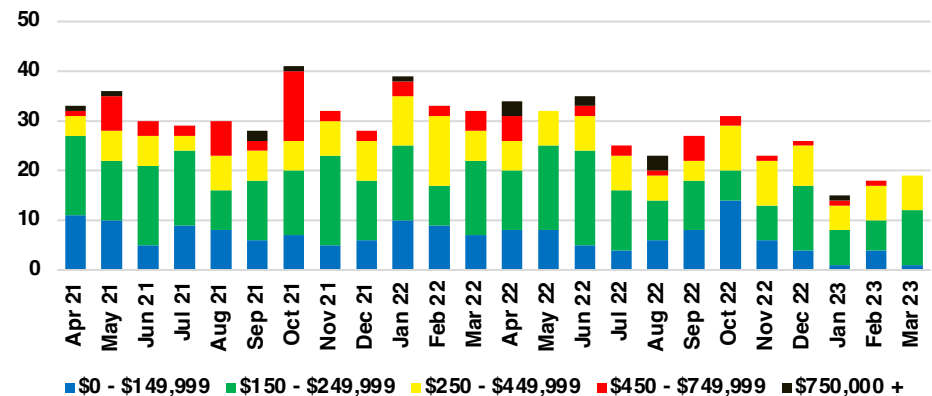

STEPHENS COUNTY SALES BY PRICE POINT