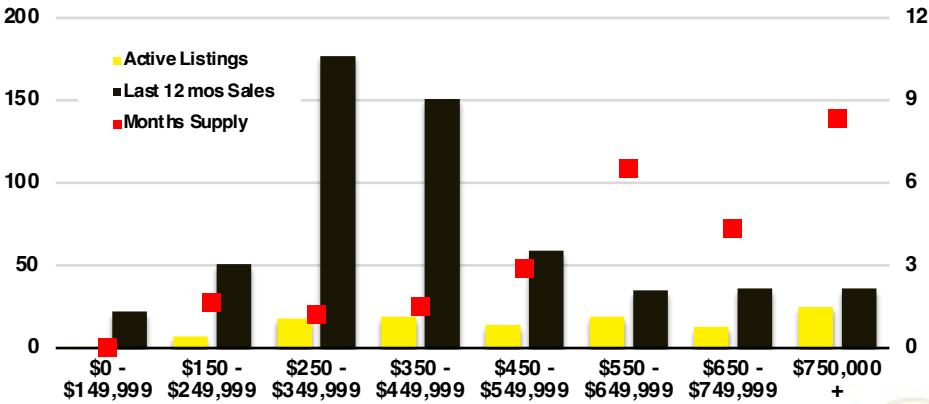

PICKENS COUNTY QUICK N'DICATORS