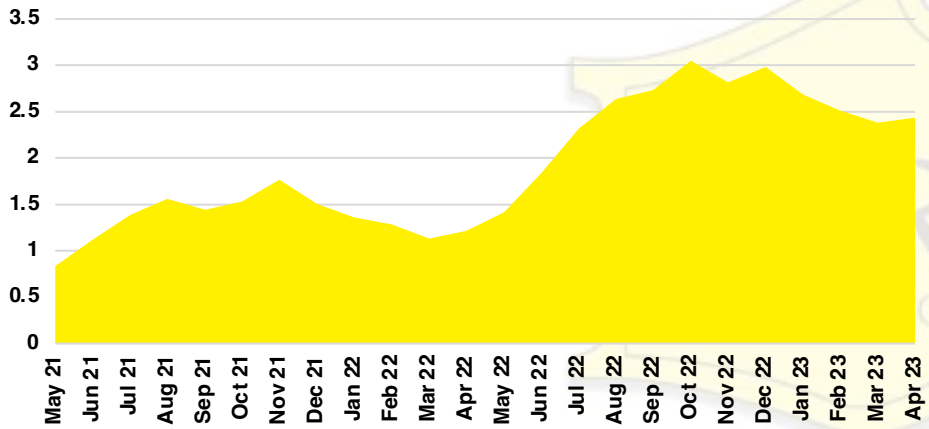

PICKENS COUNTY INVENTORY MONTHS OF SUPPLY