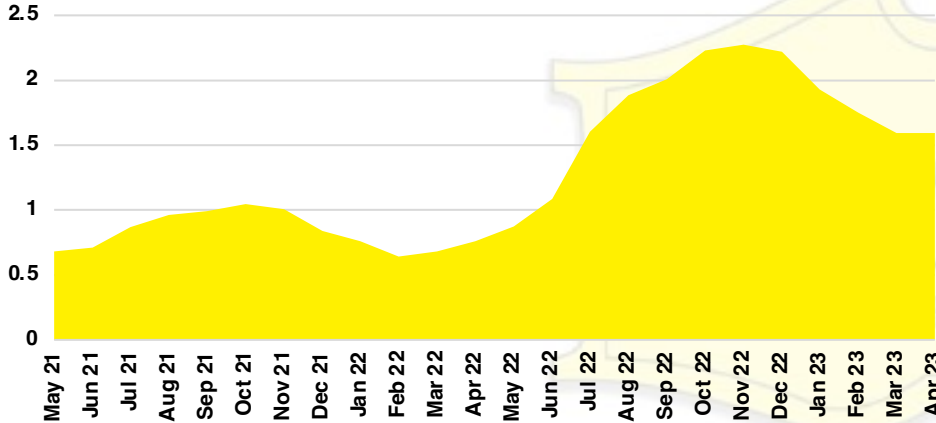

NORTH GEORGIA INVENTORY MONTHS OF SUPPLY