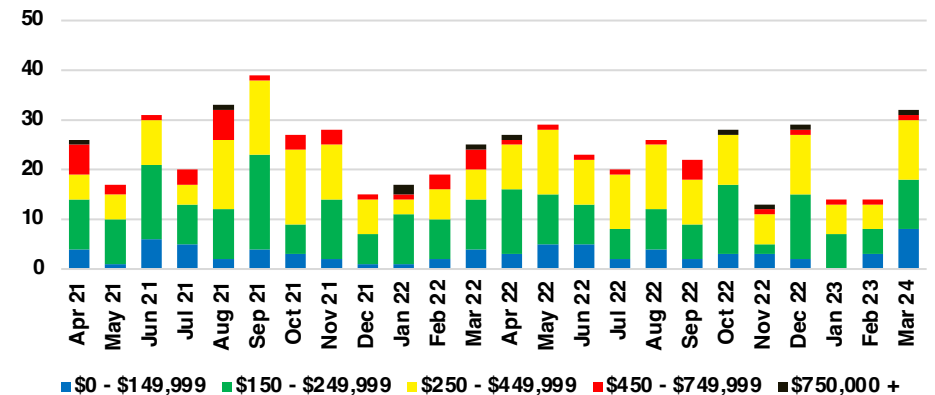

FRANKLIN COUNTY SALES BY PRICE POINT