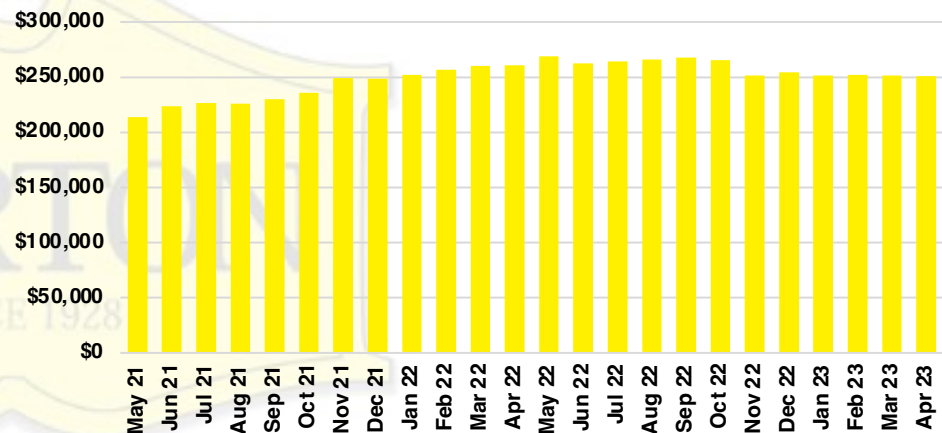

STEPHENS COUNTY 12 MONTH AVERAGE SALES PRICE