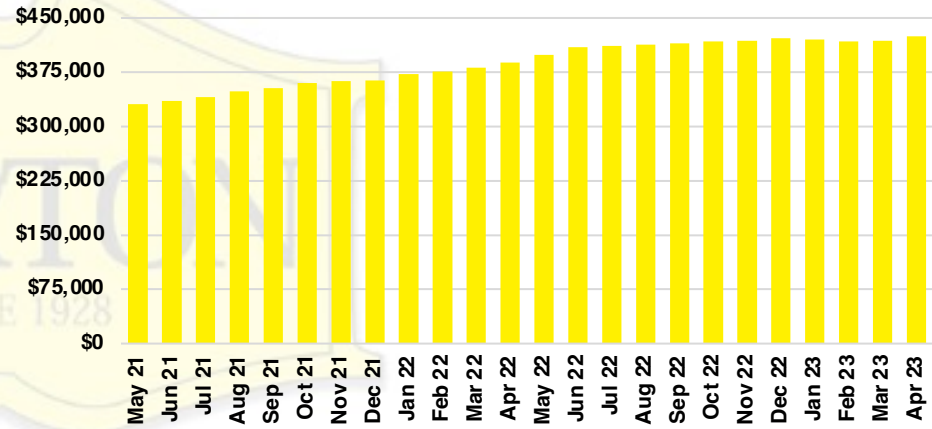

PICKENS COUNTY 12 MONTH AVERAGE SALES PRICE