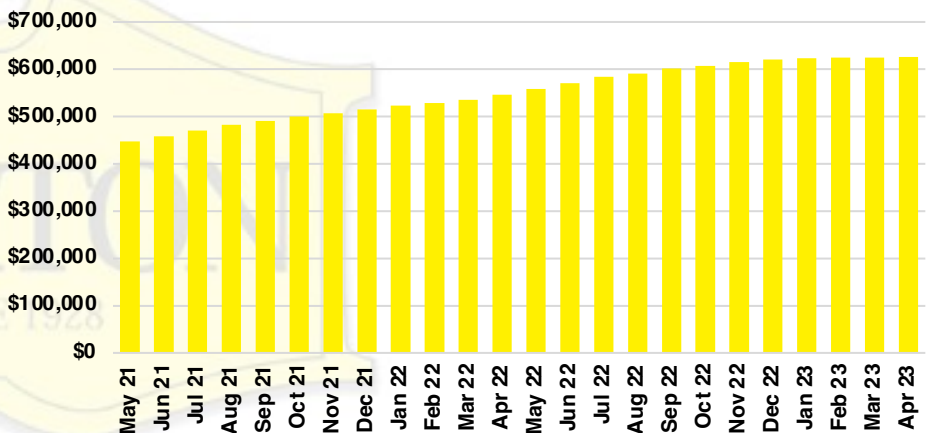

FORSYTH COUNTY 12 MONTH AVERAGE SALES PRICE