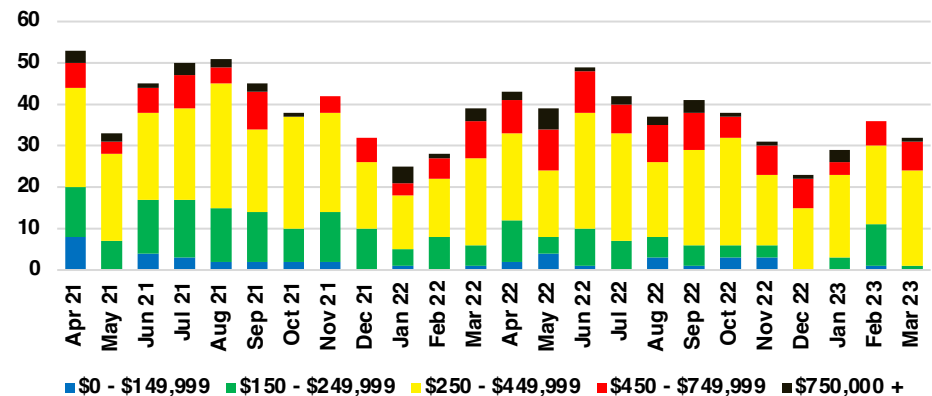

LUMPKIN COUNTY SALES BY PRICE POINT