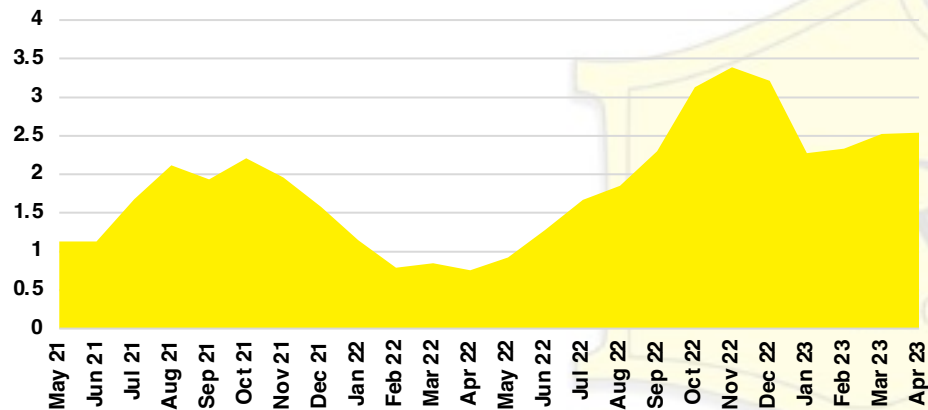

BANKS COUNTY INVENTORY MONTHS OF SUPPLY