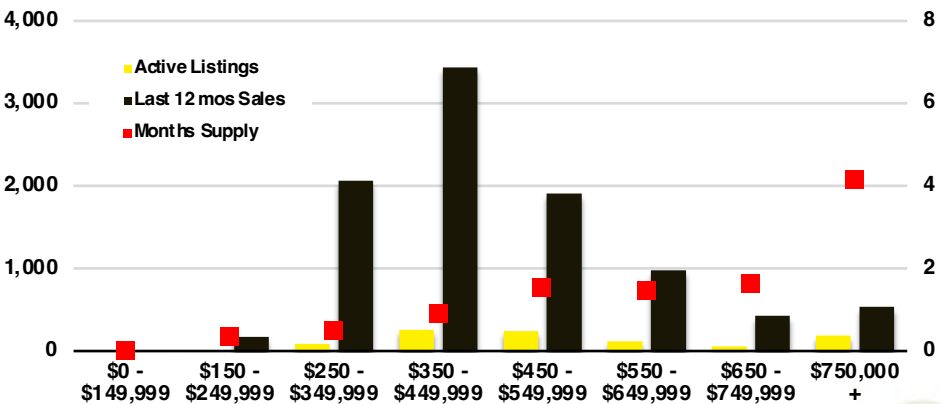

DAWSON COUNTY INVENTORY BY PRICE POINT

FORSYTH COUNTY QUICK N'DICATORS

FORSYTH COUNTY SALES VOLUME VS SUPPLY

FORSYTH COUNTY INVENTORY MONTHS OF SUPPLY

FORSYTH COUNTY 12 MONTH AVERAGE SALES PRICE

FORSYTH COUNTY SALES BY PRICE POINT

FORSYTH COUNTY INVENTORY BY PRICE POINT

FRANKLIN COUNTY QUICK N'DICATORS

FRANKLIN COUNTY SALES VOLUME VS SUPPLY

FRANKLIN COUNTY INVENTORY MONTHS OF SUPPLY

FRANKLIN COUNTY 12 MONTH AVERAGE SALES PRICE

FRANKLIN COUNTY SALES BY PRICE POINT

FRANKLIN COUNTY INVENTORY BY PRICE POINT

GWINNETT COUNTY QUICK N'DICATORS

GWINNETT COUNTY SALES VOLUME VS SUPPLY

GWINNETT COUNTY INVENTORY MONTHS OF SUPPLY

GWINNETT COUNTY 12 MONTH AVERAGE SALES PRICE

GWINNETT COUNTY SALES BY PRICE POINT