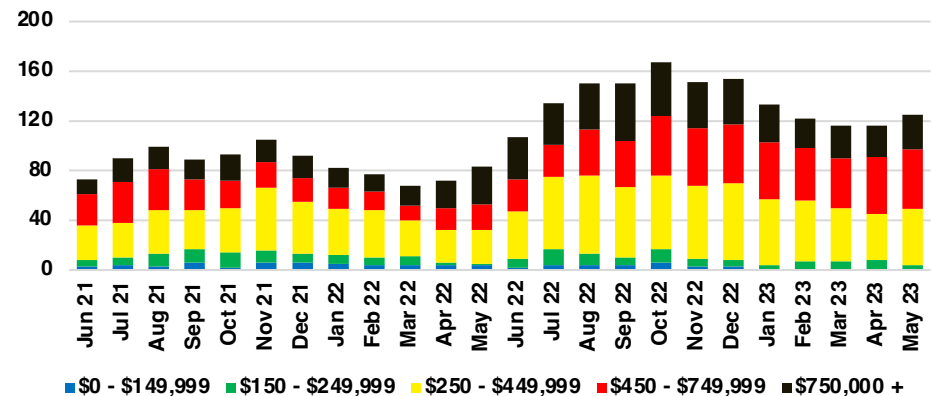

PICKENS COUNTY INVENTORY BY PRICE POINT