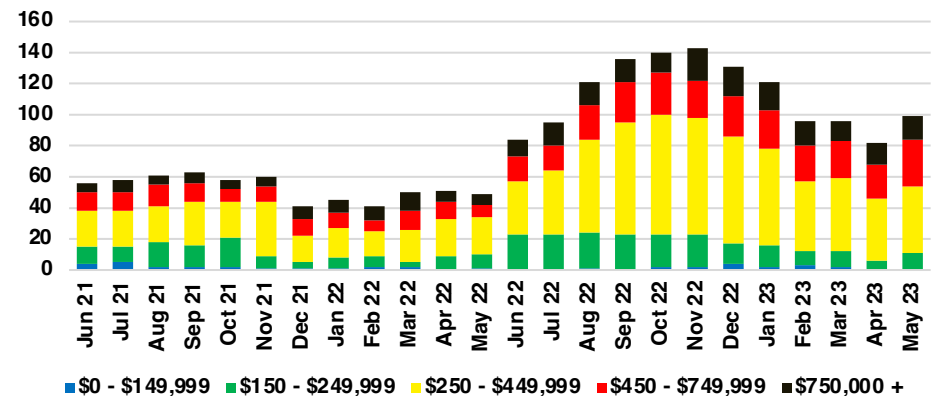

HABERSHAM COUNTY INVENTORY BY PRICE POINT