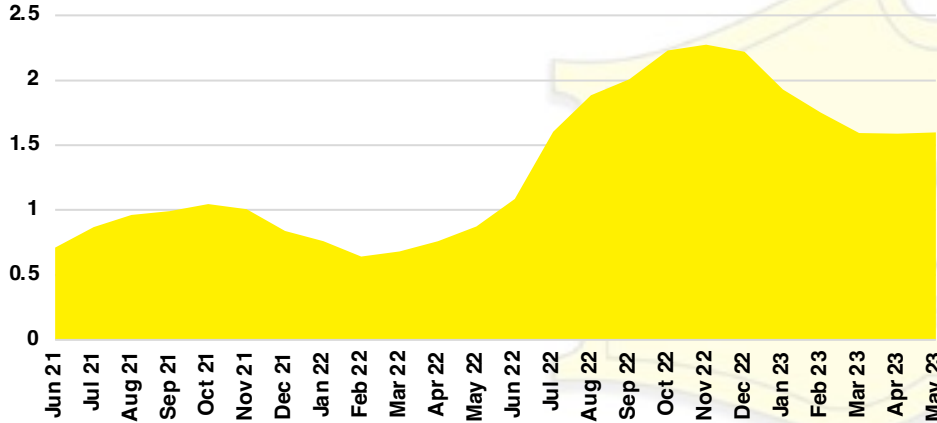

NORTH GEORGIA DEEP DIVE MARKET DATA

May 2023

May
2023

DEEP DIVE

NORTH GEORGIA QUICK N' DICATORS

NORTH GEORGIA INVENTORY MONTHS OF SUPPLY

NORTH GEORGIA SALES VOLUME VS SUPPLY

NORTH GEORGIA SALES BY PRICE POINT