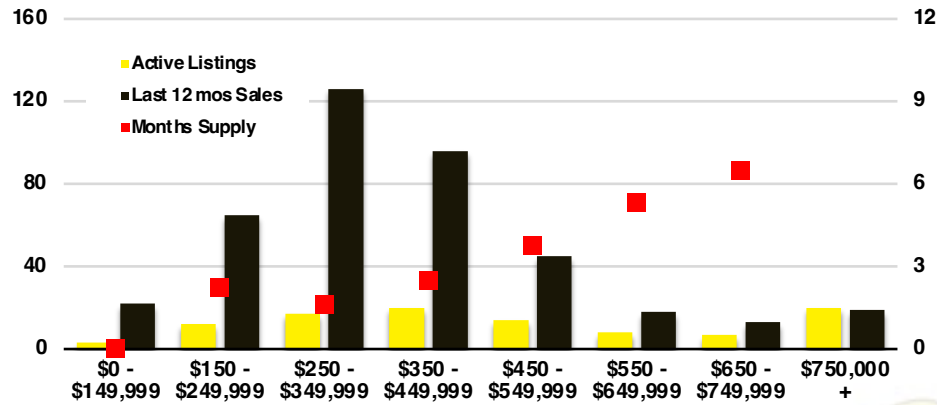

RABUN COUNTY SALES BY PRICE POINT

RABUN COUNTY INVENTORY BY PRICE POINT

STEPHENS COUNTY QUICK N'DICATORS

STEPHENS COUNTY SALES VOLUME VS SUPPLY

STEPHENS COUNTY INVENTORY MONTHS OF SUPPLY

STEPHENS COUNTY 12 MONTH AVERAGE SALES PRICE

STEPHENS COUNTY SALES BY PRICE POINT

STEPHENS COUNTY INVENTORY BY PRICE POINT

WALTON COUNTY QUICK N' DICATORS

WALTON COUNTY SALES VOLUME VS SUPPLY

WALTON COUNTY INVENTORY MONTHS OF SUPPLY

WALTON COUNTY 12 MONTH AVERAGE SALES PRICE

WALTON COUNTY SALES BY PRICE POINT

WALTON COUNTY INVENTORY BY PRICE POINT

WHITE COUNTY QUICK N' DICATORS

WHITE COUNTY SALES VOLUME VS SUPPLY

WHITE COUNTY INVENTORY MONTHS OF SUPPLY

WHITE COUNTY 12 MONTH AVERAGE SALES PRICE