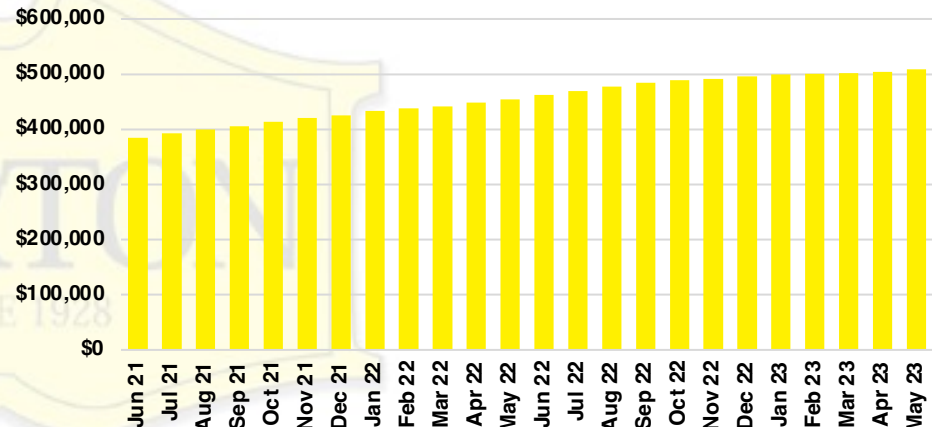

BARROW COUNTY INVENTORY BY PRICE POINT

CHEROKEE COUNTY QUICK N'DICATORS

CHEROKEE COUNTY SALES VOLUME VS SUPPLY

CHEROKEE COUNTY INVENTORY MONTHS OF SUPPLY

CHEROKEE COUNTY 12 MONTH AVERAGE SALES PRICE

CHEROKEE COUNTY SALES BY PRICE POINT