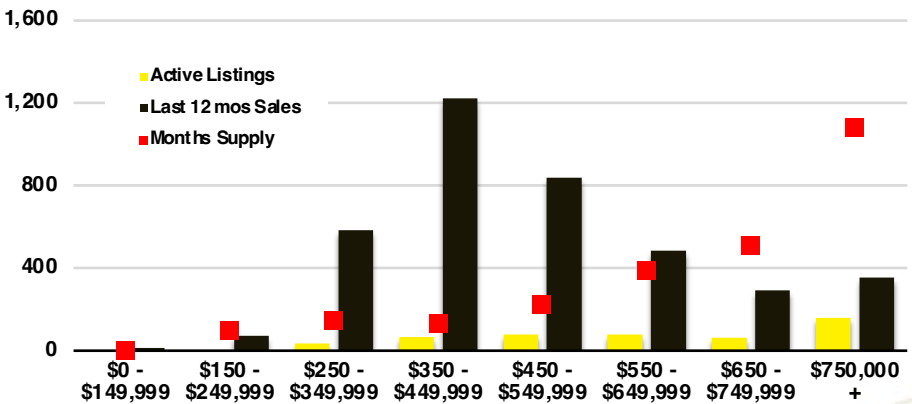

BANKS COUNTY INVENTORY BY PRICE POINT

BARROW COUNTY QUICK N'DICATORS

BARROW COUNTY SALES VOLUME VS SUPPLY

BARROW COUNTY INVENTORY MONTHS OF SUPPLY

BARROW COUNTY 12 MONTH AVERAGE SALES PRICE

BARROW COUNTY SALES BY PRICE POINT

BARROW COUNTY INVENTORY BY PRICE POINT

CHEROKEE COUNTY QUICK N'DICATORS

CHEROKEE COUNTY SALES VOLUME VS SUPPLY

CHEROKEE COUNTY INVENTORY MONTHS OF SUPPLY

CHEROKEE COUNTY 12 MONTH AVERAGE SALES PRICE

CHEROKEE COUNTY SALES BY PRICE POINT

WALTON COUNTY SALES BY PRICE POINT

WALTON COUNTY INVENTORY BY PRICE POINT

WHITE COUNTY QUICK N' DICATORS

WHITE COUNTY SALES VOLUME VS SUPPLY

WHITE COUNTY INVENTORY MONTHS OF SUPPLY

WHITE COUNTY 12 MONTH AVERAGE SALES PRICE