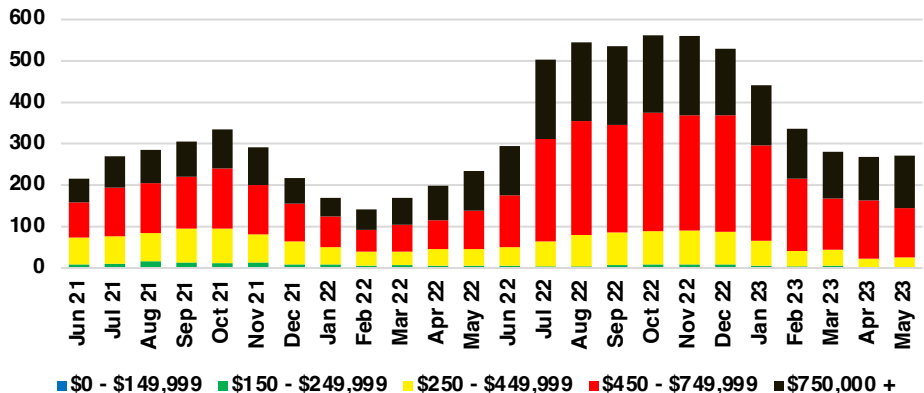

FORSYTH COUNTY INVENTORY BY PRICE POINT