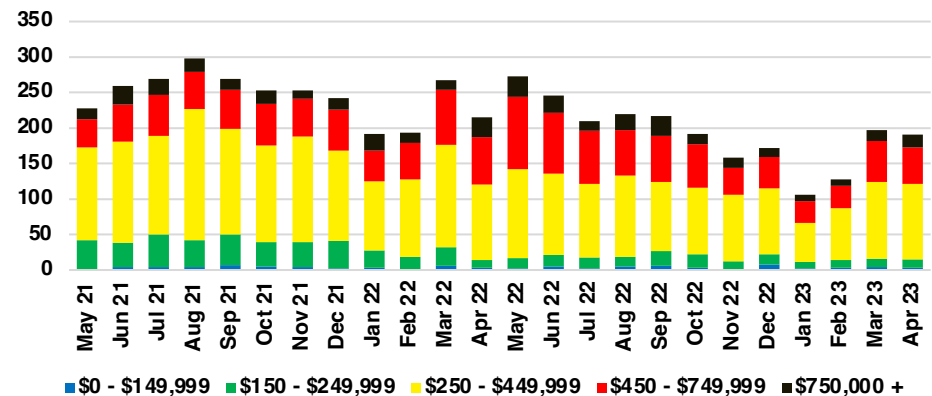

HALL COUNTY SALES BY PRICE POINT