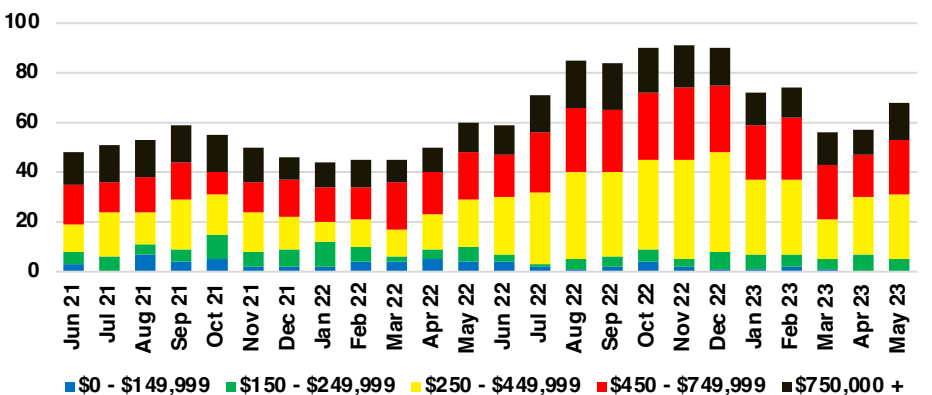

LUMPKIN COUNTY INVENTORY BY PRICE POINT