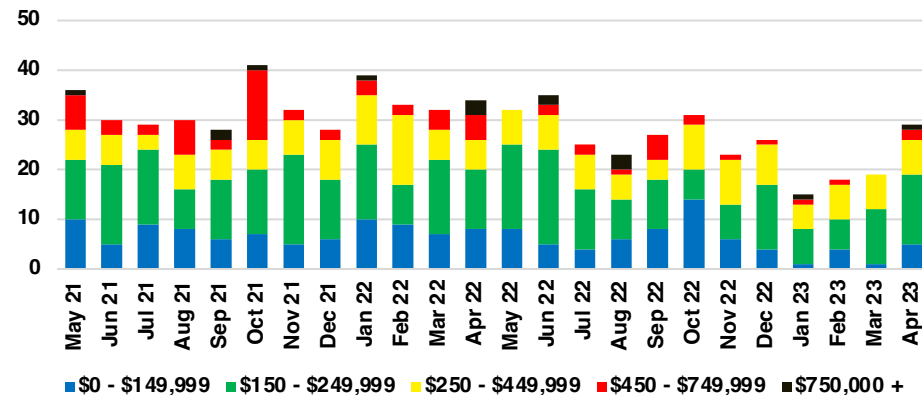

STEPHENS COUNTY SALES BY PRICE POINT