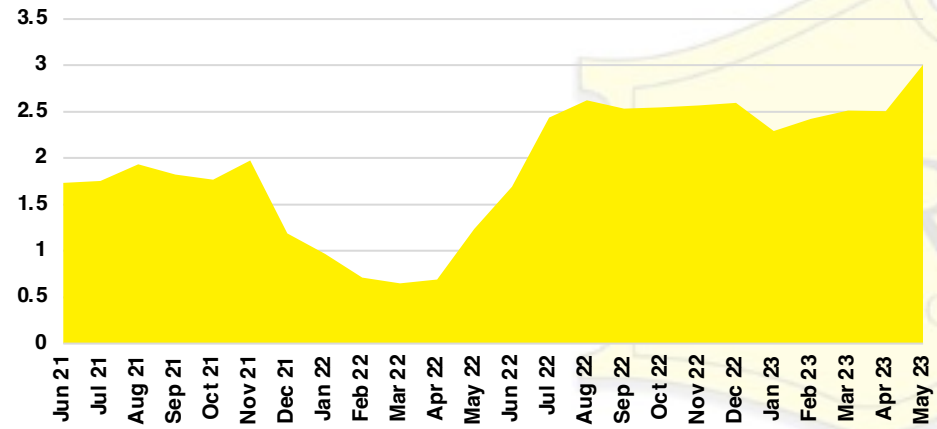

WALTON COUNTY SALES BY PRICE POINT

WALTON COUNTY INVENTORY BY PRICE POINT

WHITE COUNTY QUICK N' DICATORS

WHITE COUNTY SALES VOLUME VS SUPPLY

WHITE COUNTY INVENTORY MONTHS OF SUPPLY

WHITE COUNTY 12 MONTH AVERAGE SALES PRICE