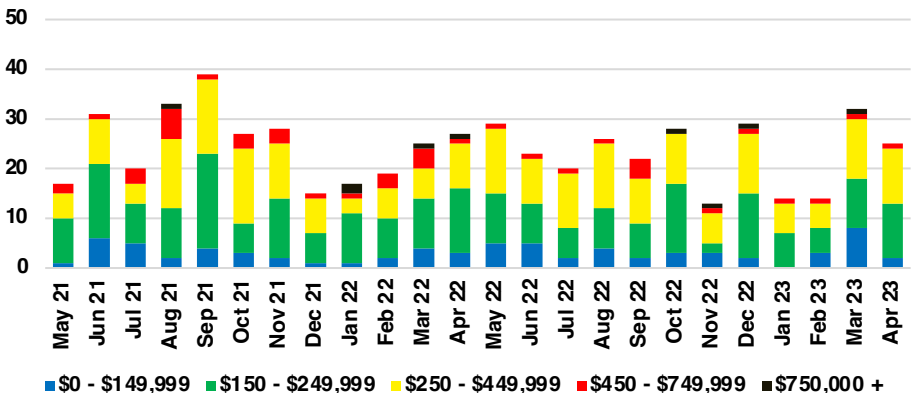

DAWSON COUNTY INVENTORY BY PRICE POINT

FORSYTH COUNTY QUICK N'DICATORS

FORSYTH COUNTY SALES VOLUME VS SUPPLY

FORSYTH COUNTY INVENTORY MONTHS OF SUPPLY

FORSYTH COUNTY 12 MONTH AVERAGE SALES PRICE

FORSYTH COUNTY SALES BY PRICE POINT

FORSYTH COUNTY INVENTORY BY PRICE POINT

FRANKLIN COUNTY QUICK N'DICATORS

FRANKLIN COUNTY SALES VOLUME VS SUPPLY

FRANKLIN COUNTY INVENTORY MONTHS OF SUPPLY

FRANKLIN COUNTY 12 MONTH AVERAGE SALES PRICE

FRANKLIN COUNTY SALES BY PRICE POINT