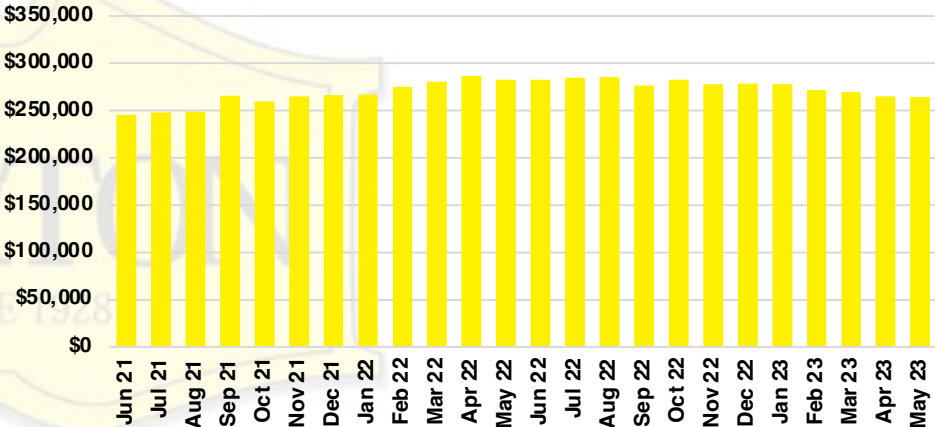

DAWSON COUNTY INVENTORY BY PRICE POINT

FORSYTH COUNTY QUICK N'DICATORS

FORSYTH COUNTY SALES VOLUME VS SUPPLY

FORSYTH COUNTY INVENTORY MONTHS OF SUPPLY

FORSYTH COUNTY 12 MONTH AVERAGE SALES PRICE

FORSYTH COUNTY SALES BY PRICE POINT

FORSYTH COUNTY INVENTORY BY PRICE POINT

FRANKLIN COUNTY QUICK N'DICATORS

FRANKLIN COUNTY SALES VOLUME VS SUPPLY

FRANKLIN COUNTY INVENTORY MONTHS OF SUPPLY

FRANKLIN COUNTY 12 MONTH AVERAGE SALES PRICE

FRANKLIN COUNTY SALES BY PRICE POINT