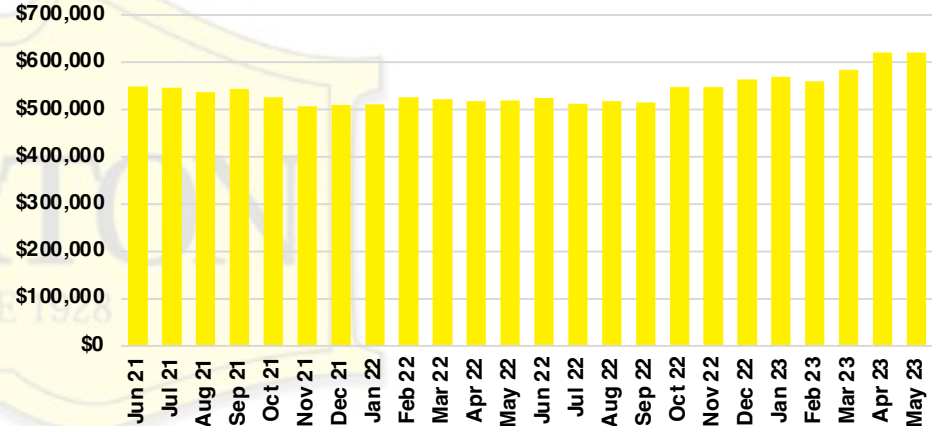

PICKENS COUNTY SALES BY PRICE POINT

PICKENS COUNTY INVENTORY BY PRICE POINT

RABUN COUNTY QUICK N'DICATORS

RABUN COUNTY SALES VOLUME VS SUPPLY

RABUN COUNTY INVENTORY MONTHS OF SUPPLY

RABUN COUNTY 12 MONTH AVERAGE SALES PRICE