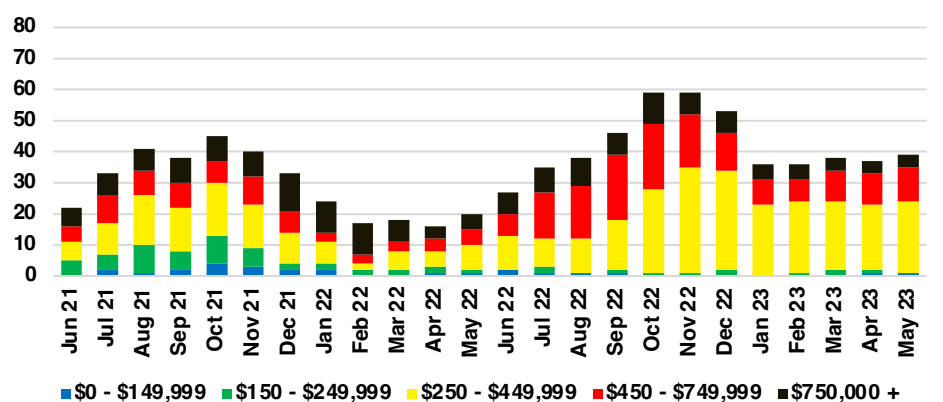

NORTH GEORGIA INVENTORY BY PRICE POINT

BANKS COUNTY QUICK N'DICATORS

BANKS COUNTY SALES VOLUME VS SUPPLY

BANKS COUNTY INVENTORY MONTHS OF SUPPLY

BANKS COUNTY 12 MONTH AVERAGE SALES PRICE

BANKS COUNTY SALES BY PRICE POINT

BANKS COUNTY INVENTORY BY PRICE POINT

BARROW COUNTY QUICK N'DICATORS

BARROW COUNTY SALES VOLUME VS SUPPLY

BARROW COUNTY INVENTORY MONTHS OF SUPPLY

BARROW COUNTY 12 MONTH AVERAGE SALES PRICE

BARROW COUNTY SALES BY PRICE POINT