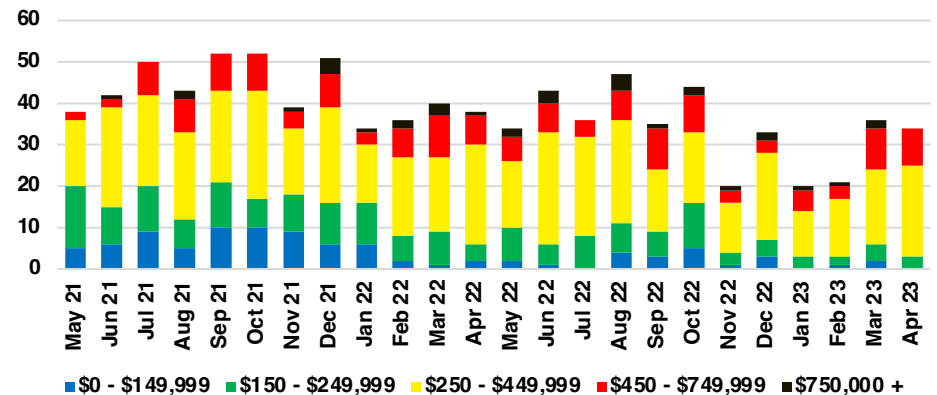

WALTON COUNTY SALES BY PRICE POINT

WALTON COUNTY INVENTORY BY PRICE POINT

WHITE COUNTY QUICK N' DICATORS

WHITE COUNTY SALES VOLUME VS SUPPLY

WHITE COUNTY INVENTORY MONTHS OF SUPPLY

WHITE COUNTY 12 MONTH AVERAGE SALES PRICE

WHITE COUNTY SALES BY PRICE POINT

WHITE COUNTY INVENTORY BY PRICE POINT