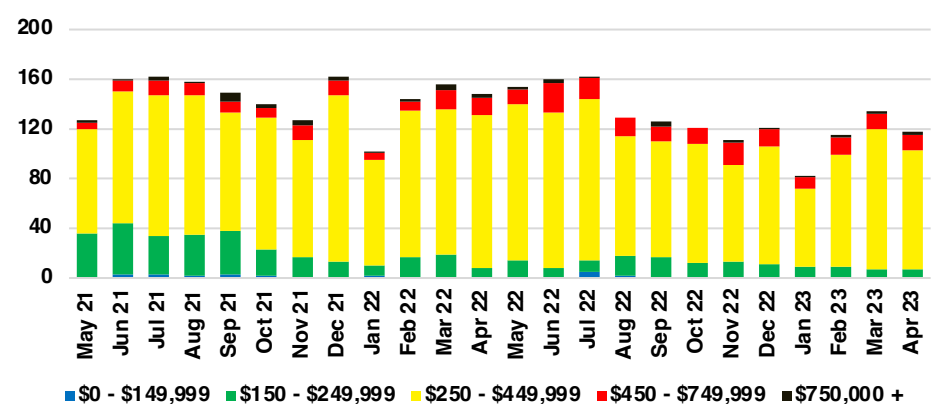

BANKS COUNTY INVENTORY BY PRICE POINT

BARROW COUNTY QUICK N'DICATORS

BARROW COUNTY SALES VOLUME VS SUPPLY

BARROW COUNTY INVENTORY MONTHS OF SUPPLY

BARROW COUNTY 12 MONTH AVERAGE SALES PRICE

BARROW COUNTY SALES BY PRICE POINT

BARROW COUNTY INVENTORY BY PRICE POINT

CHEROKEE COUNTY QUICK N'DICATORS

CHEROKEE COUNTY SALES VOLUME VS SUPPLY

CHEROKEE COUNTY INVENTORY MONTHS OF SUPPLY

CHEROKEE COUNTY 12 MONTH AVERAGE SALES PRICE

CHEROKEE COUNTY SALES BY PRICE POINT