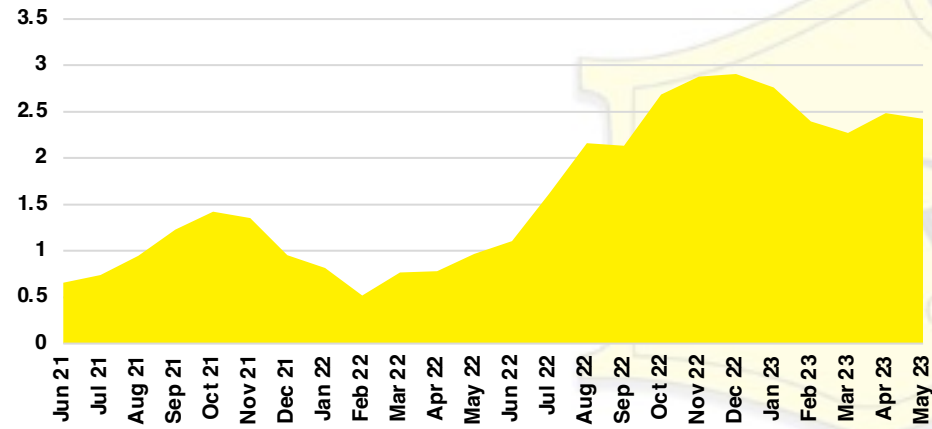

HALL COUNTY SALES BY PRICE POINT

HALL COUNTY INVENTORY BY PRICE POINT

JACKSON COUNTY QUICK N'DICATORS

JACKSON COUNTY SALES VOLUME VS SUPPLY

JACKSON COUNTY INVENTORY MONTHS OF SUPPLY

JACKSON COUNTY 12 MONTH AVERAGE SALES PRICE