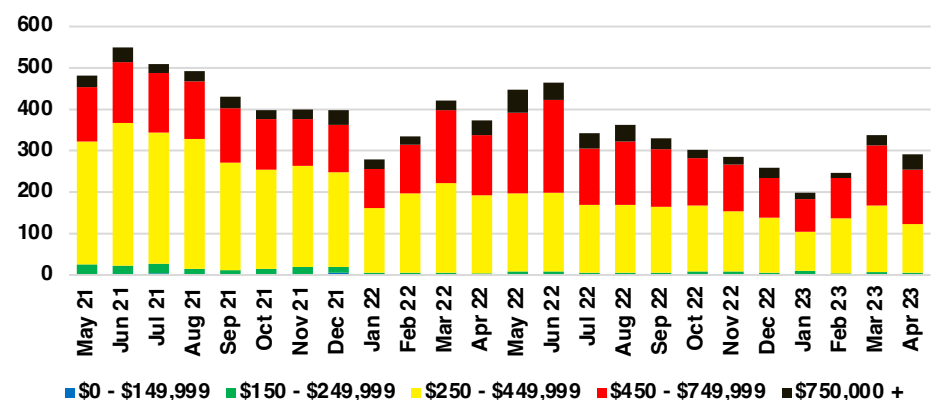

BANKS COUNTY INVENTORY BY PRICE POINT

BARROW COUNTY QUICK N'DICATORS

BARROW COUNTY SALES VOLUME VS SUPPLY

BARROW COUNTY INVENTORY MONTHS OF SUPPLY

BARROW COUNTY 12 MONTH AVERAGE SALES PRICE

BARROW COUNTY SALES BY PRICE POINT

BARROW COUNTY INVENTORY BY PRICE POINT

CHEROKEE COUNTY QUICK N'DICATORS

CHEROKEE COUNTY SALES VOLUME VS SUPPLY

CHEROKEE COUNTY INVENTORY MONTHS OF SUPPLY

CHEROKEE COUNTY 12 MONTH AVERAGE SALES PRICE

CHEROKEE COUNTY SALES BY PRICE POINT

CHEROKEE COUNTY INVENTORY BY PRICE POINT

DAWSON COUNTY QUICK N'DICATORS

DAWSON COUNTY SALES VOLUME VS SUPPLY

DAWSON COUNTY INVENTORY MONTHS OF SUPPLY

DAWSON COUNTY 12 MONTH AVERAGE SALES PRICE

DAWSON COUNTY SALES BY PRICE POINT