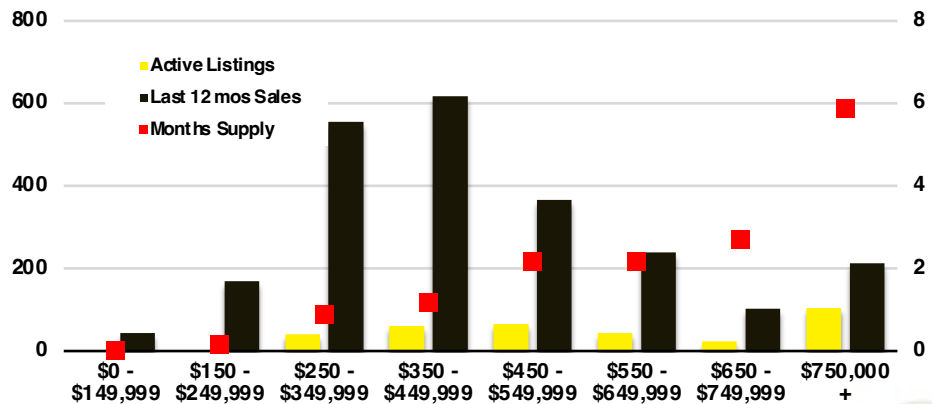

HALL COUNTY QUICK N'DICATORS