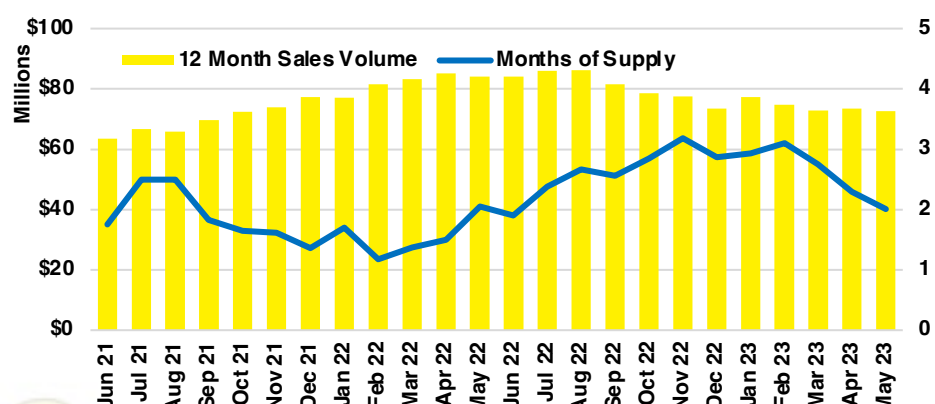

FRANKLIN COUNTY SALES VOLUME VS SUPPLY