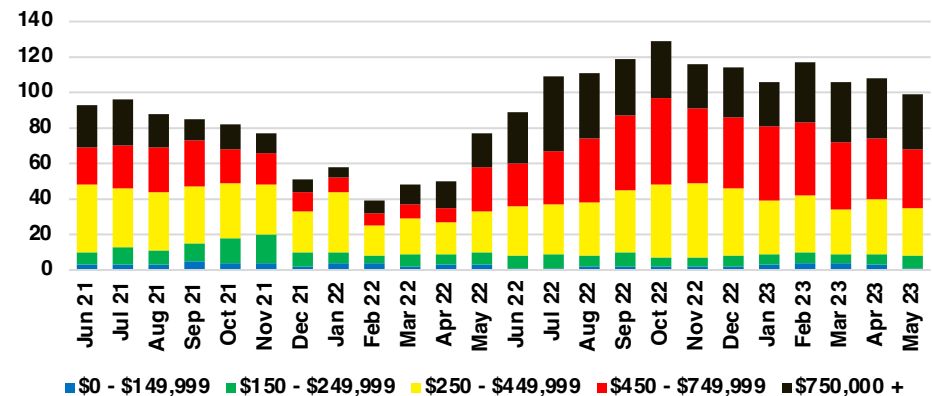

RABUN COUNTY INVENTORY BY PRICE POINT