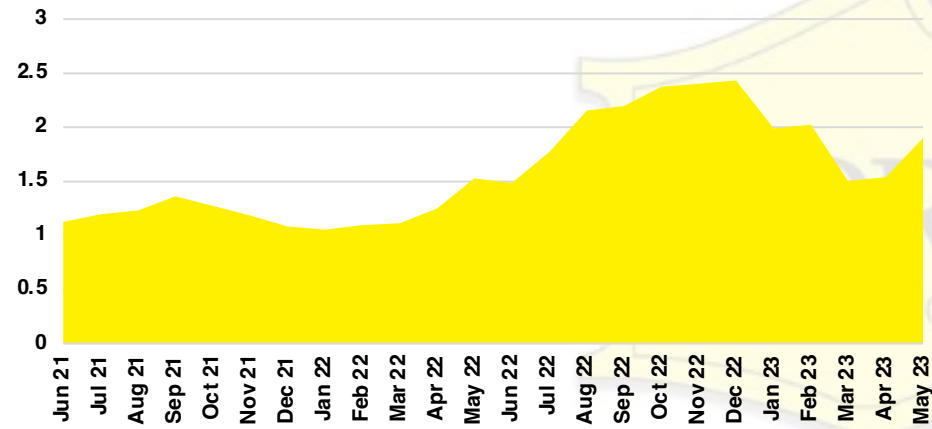

JACKSON COUNTY SALES BY PRICE POINT

JACKSON COUNTY INVENTORY BY PRICE POINT

LUMPKIN COUNTY QUICK N'DICATORS

LUMPKIN COUNTY SALES VOLUME VS SUPPLY

LUMPKIN COUNTY INVENTORY MONTHS OF SUPPLY

LUMPKIN COUNTY 12 MONTH AVERAGE SALES PRICE