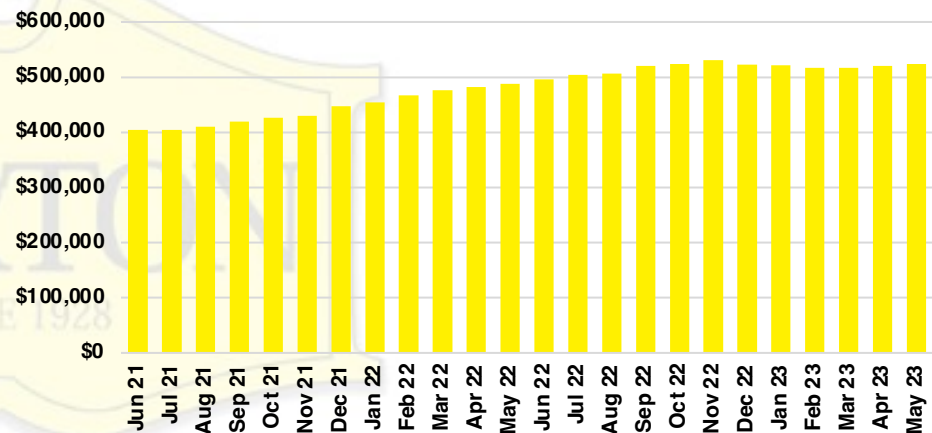

BARROW COUNTY INVENTORY BY PRICE POINT

CHEROKEE COUNTY QUICK N'DICATORS

CHEROKEE COUNTY SALES VOLUME VS SUPPLY

CHEROKEE COUNTY INVENTORY MONTHS OF SUPPLY

CHEROKEE COUNTY 12 MONTH AVERAGE SALES PRICE

CHEROKEE COUNTY SALES BY PRICE POINT

CHEROKEE COUNTY INVENTORY BY PRICE POINT

DAWSON COUNTY QUICK N'DICATORS

DAWSON COUNTY SALES VOLUME VS SUPPLY

DAWSON COUNTY INVENTORY MONTHS OF SUPPLY

DAWSON COUNTY 12 MONTH AVERAGE SALES PRICE

DAWSON COUNTY SALES BY PRICE POINT

DAWSON COUNTY INVENTORY BY PRICE POINT

FORSYTH COUNTY QUICK N'DICATORS

FORSYTH COUNTY SALES VOLUME VS SUPPLY

FORSYTH COUNTY INVENTORY MONTHS OF SUPPLY

FORSYTH COUNTY 12 MONTH AVERAGE SALES PRICE

FORSYTH COUNTY SALES BY PRICE POINT