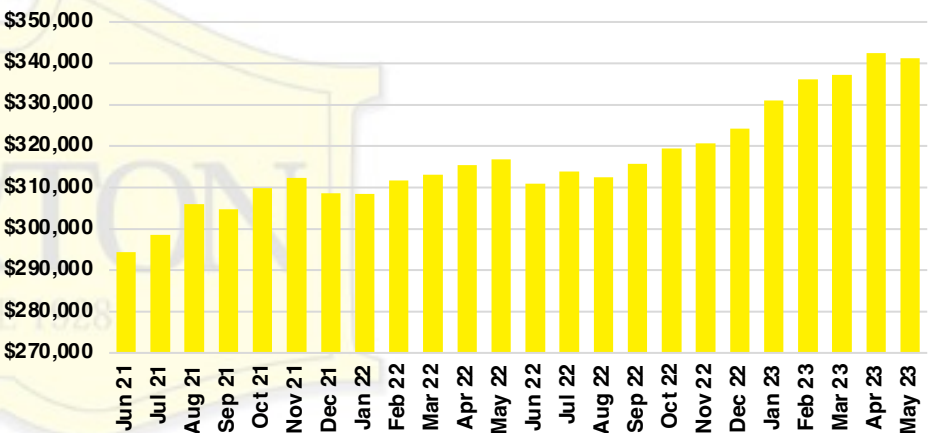

GWINNETT COUNTY INVENTORY BY PRICE POINT

HABERSHAM COUNTY QUICK N' DICATORS

HABERSHAM COUNTY SALES VOLUME VS SUPPLY

HABERSHAM COUNTY INVENTORY MONTHS OF SUPPLY

HABERSHAM COUNTY 12 MONTH AVERAGE SALES PRICE