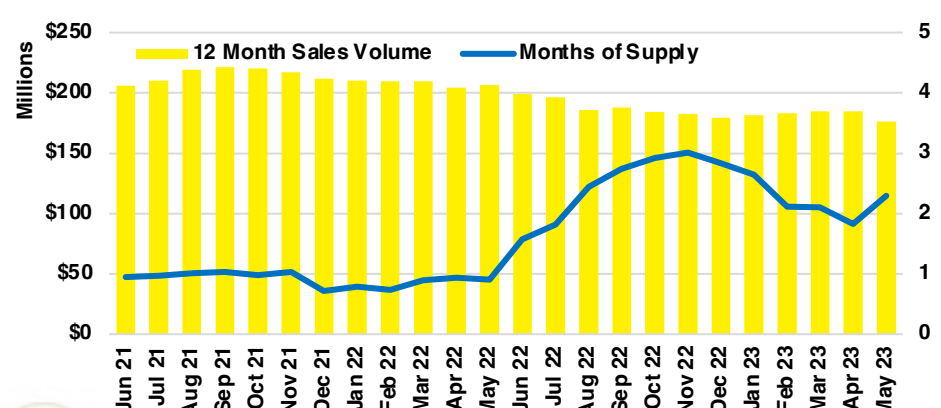

HABERSHAM COUNTY SALES VOLUME VS SUPPLY