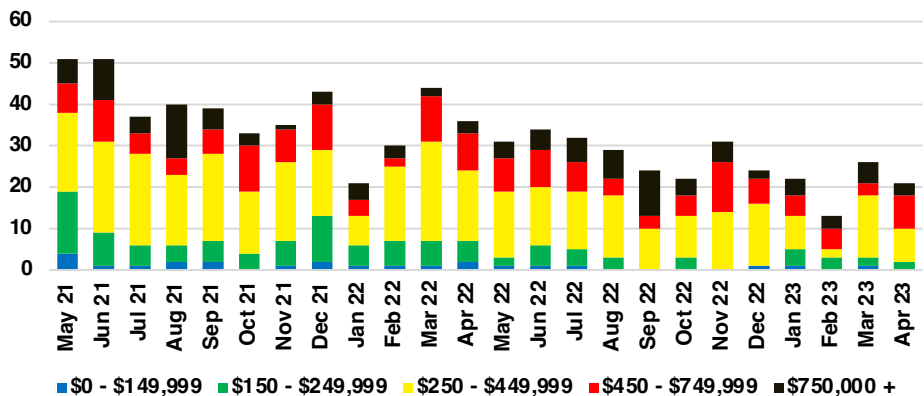

RABUN COUNTY SALES BY PRICE POINT