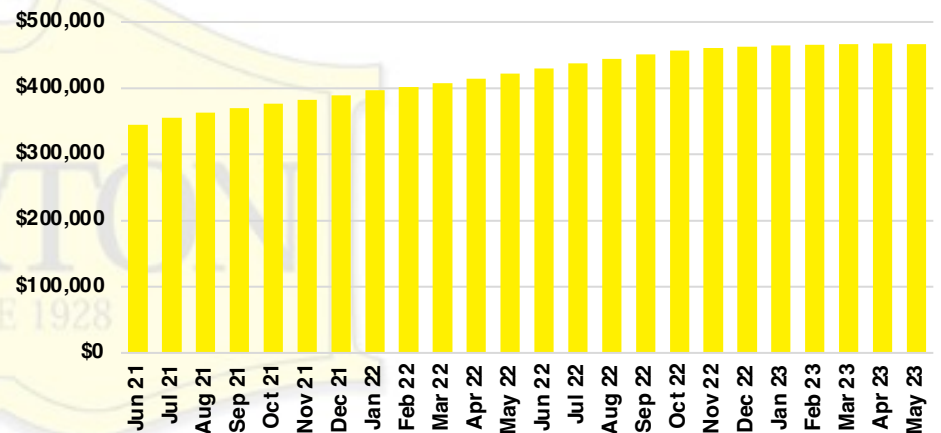

FRANKLIN COUNTY INVENTORY BY PRICE POINT

GWINNETT COUNTY QUICK N'DICATORS

GWINNETT COUNTY SALES VOLUME VS SUPPLY

GWINNETT COUNTY INVENTORY MONTHS OF SUPPLY

GWINNETT COUNTY 12 MONTH AVERAGE SALES PRICE

GWINNETT COUNTY SALES BY PRICE POINT