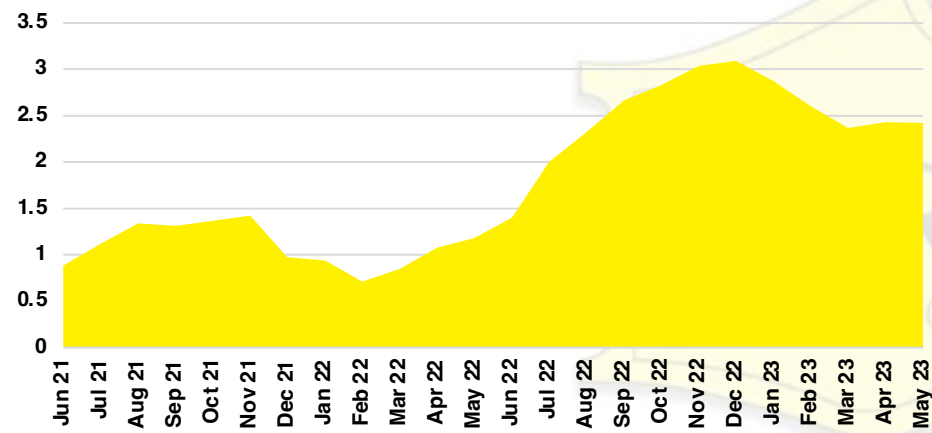

STEPHENS COUNTY SALES BY PRICE POINT

STEPHENS COUNTY INVENTORY BY PRICE POINT

WALTON COUNTY QUICK N' DICATORS

WALTON COUNTY SALES VOLUME VS SUPPLY

WALTON COUNTY INVENTORY MONTHS OF SUPPLY

WALTON COUNTY 12 MONTH AVERAGE SALES PRICE