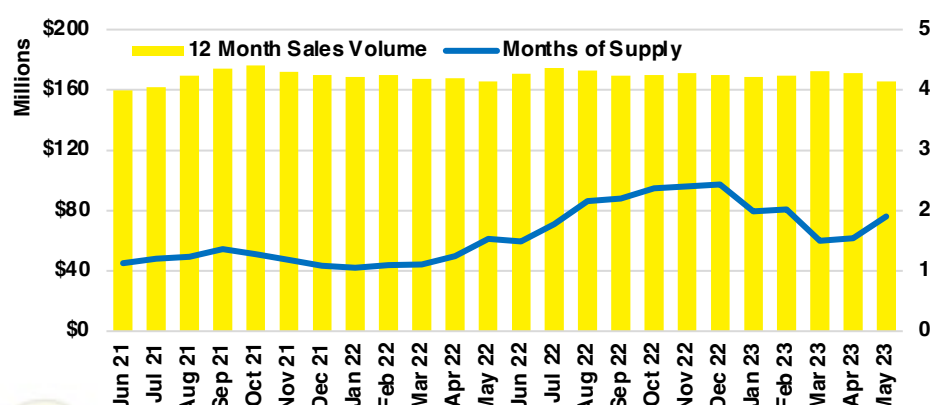

JACKSON COUNTY SALES BY PRICE POINT

JACKSON COUNTY INVENTORY BY PRICE POINT

LUMPKIN COUNTY QUICK N'DICATORS

LUMPKIN COUNTY SALES VOLUME VS SUPPLY

LUMPKIN COUNTY INVENTORY MONTHS OF SUPPLY

LUMPKIN COUNTY 12 MONTH AVERAGE SALES PRICE