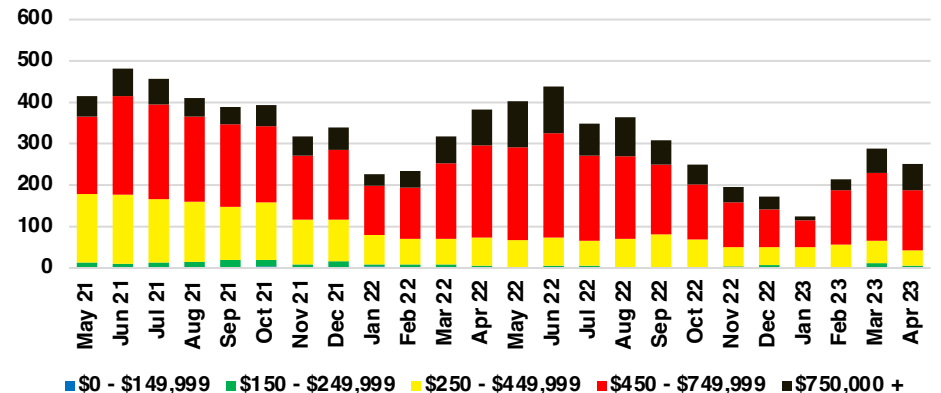

DAWSON COUNTY INVENTORY BY PRICE POINT

FORSYTH COUNTY QUICK N'DICATORS

FORSYTH COUNTY SALES VOLUME VS SUPPLY

FORSYTH COUNTY INVENTORY MONTHS OF SUPPLY

FORSYTH COUNTY 12 MONTH AVERAGE SALES PRICE

FORSYTH COUNTY SALES BY PRICE POINT