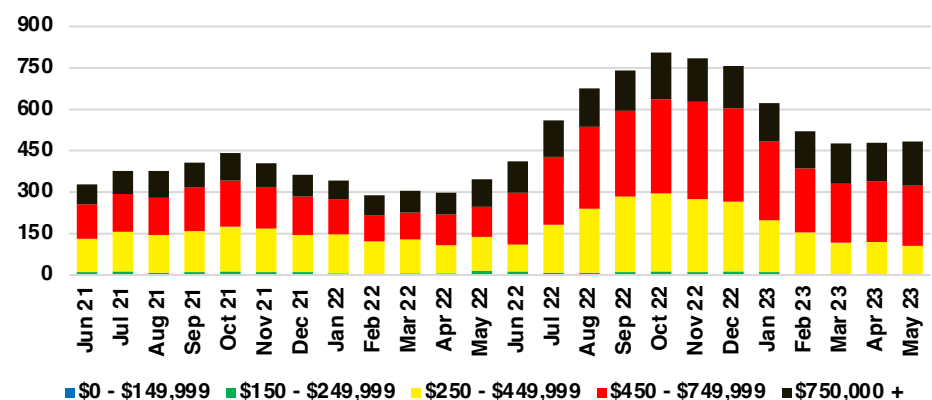

BANKS COUNTY INVENTORY BY PRICE POINT

BARROW COUNTY QUICK N'DICATORS

BARROW COUNTY SALES VOLUME VS SUPPLY

BARROW COUNTY INVENTORY MONTHS OF SUPPLY

BARROW COUNTY 12 MONTH AVERAGE SALES PRICE

BARROW COUNTY SALES BY PRICE POINT

BARROW COUNTY INVENTORY BY PRICE POINT

CHEROKEE COUNTY QUICK N'DICATORS

CHEROKEE COUNTY SALES VOLUME VS SUPPLY

CHEROKEE COUNTY INVENTORY MONTHS OF SUPPLY

CHEROKEE COUNTY 12 MONTH AVERAGE SALES PRICE

CHEROKEE COUNTY SALES BY PRICE POINT

CHEROKEE COUNTY INVENTORY BY PRICE POINT

DAWSON COUNTY QUICK N'DICATORS

DAWSON COUNTY SALES VOLUME VS SUPPLY

DAWSON COUNTY INVENTORY MONTHS OF SUPPLY

DAWSON COUNTY 12 MONTH AVERAGE SALES PRICE

DAWSON COUNTY SALES BY PRICE POINT