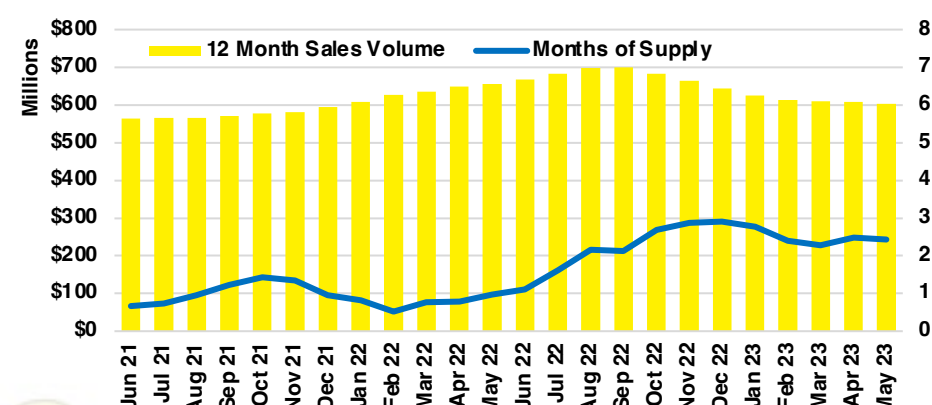

HALL COUNTY SALES BY PRICE POINT

HALL COUNTY INVENTORY BY PRICE POINT

JACKSON COUNTY QUICK N'DICATORS

JACKSON COUNTY SALES VOLUME VS SUPPLY

JACKSON COUNTY INVENTORY MONTHS OF SUPPLY

JACKSON COUNTY 12 MONTH AVERAGE SALES PRICE