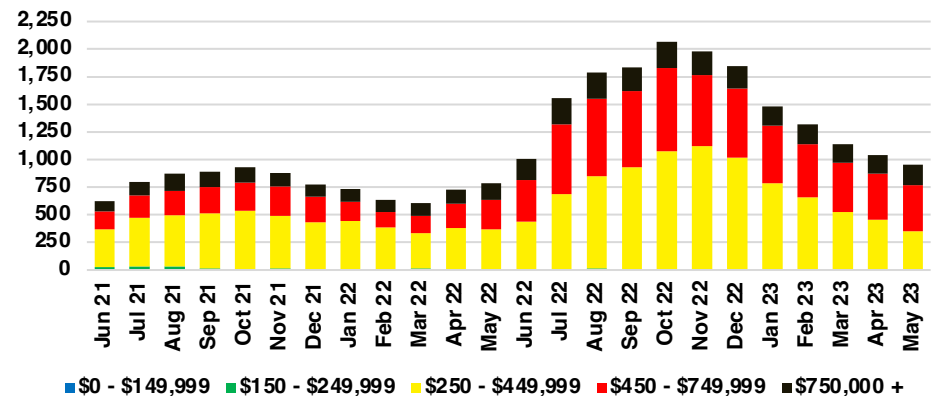

GWINNETT COUNTY INVENTORY BY PRICE POINT