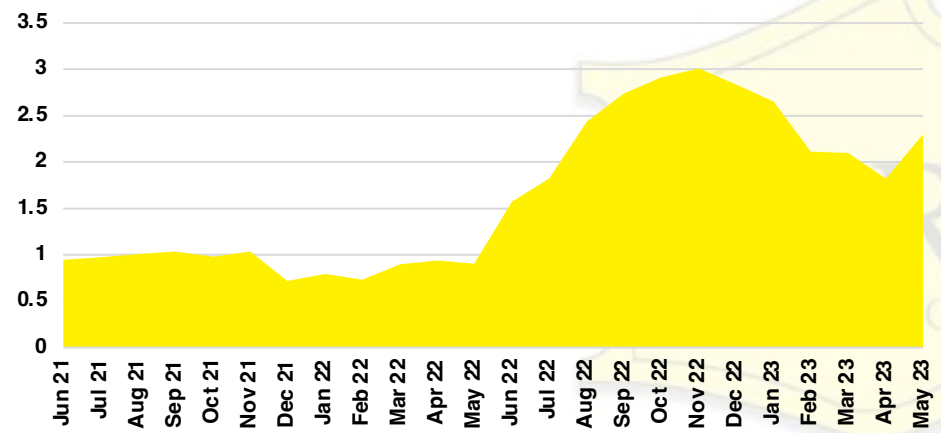

GWINNETT COUNTY INVENTORY BY PRICE POINT

HABERSHAM COUNTY QUICK N' DICATORS

HABERSHAM COUNTY SALES VOLUME VS SUPPLY

HABERSHAM COUNTY INVENTORY MONTHS OF SUPPLY

HABERSHAM COUNTY 12 MONTH AVERAGE SALES PRICE