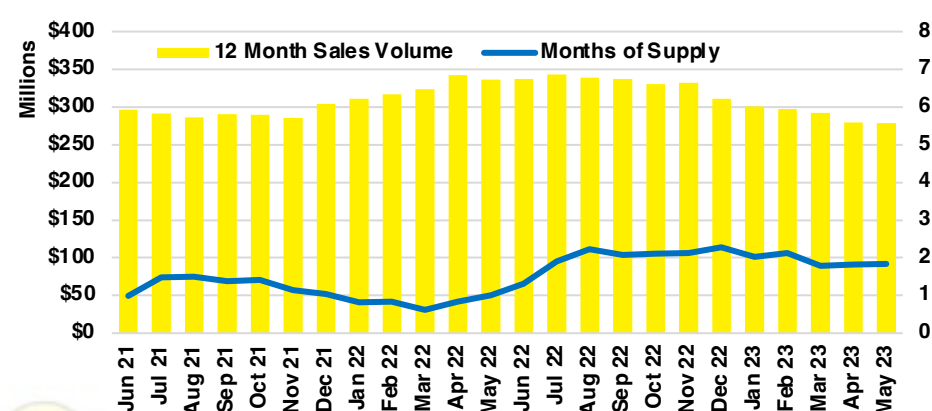

DAWSON COUNTY SALES VOLUME VS SUPPLY