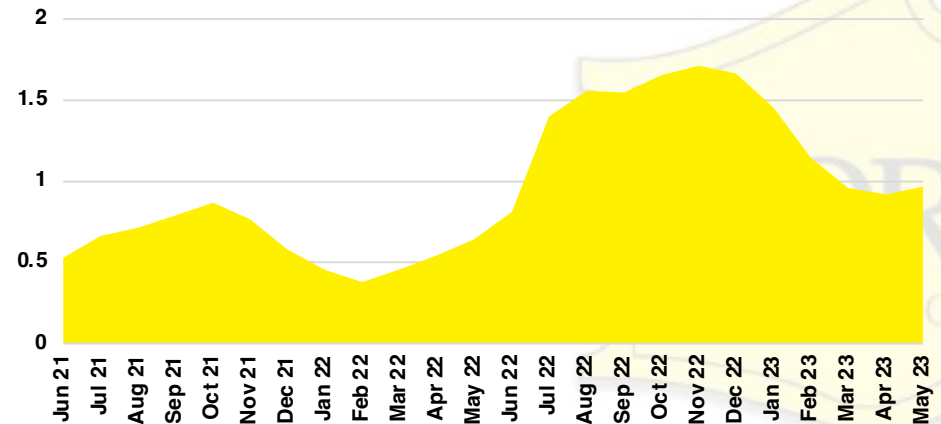

DAWSON COUNTY INVENTORY BY PRICE POINT

FORSYTH COUNTY QUICK N'DICATORS

FORSYTH COUNTY SALES VOLUME VS SUPPLY

FORSYTH COUNTY INVENTORY MONTHS OF SUPPLY

FORSYTH COUNTY 12 MONTH AVERAGE SALES PRICE

FORSYTH COUNTY SALES BY PRICE POINT