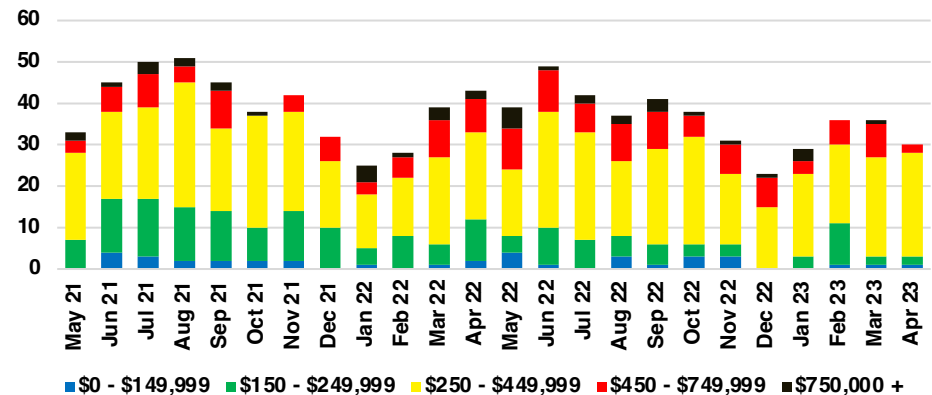

LUMPKIN COUNTY SALES BY PRICE POINT