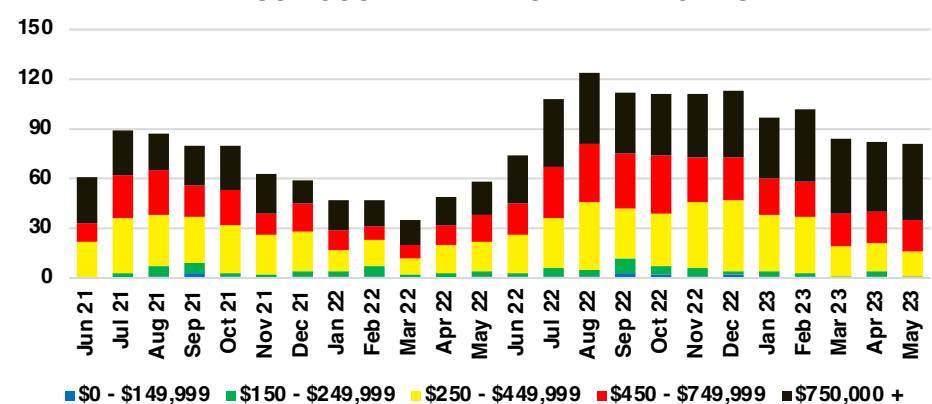

BARROW COUNTY INVENTORY BY PRICE POINT

CHEROKEE COUNTY QUICK N'DICATORS

CHEROKEE COUNTY SALES VOLUME VS SUPPLY

CHEROKEE COUNTY INVENTORY MONTHS OF SUPPLY

CHEROKEE COUNTY 12 MONTH AVERAGE SALES PRICE

CHEROKEE COUNTY SALES BY PRICE POINT

CHEROKEE COUNTY INVENTORY BY PRICE POINT

DAWSON COUNTY QUICK N'DICATORS

DAWSON COUNTY SALES VOLUME VS SUPPLY

DAWSON COUNTY INVENTORY MONTHS OF SUPPLY

DAWSON COUNTY 12 MONTH AVERAGE SALES PRICE

DAWSON COUNTY SALES BY PRICE POINT

DAWSON COUNTY INVENTORY BY PRICE POINT

FORSYTH COUNTY QUICK N'DICATORS

FORSYTH COUNTY SALES VOLUME VS SUPPLY

FORSYTH COUNTY INVENTORY MONTHS OF SUPPLY

FORSYTH COUNTY 12 MONTH AVERAGE SALES PRICE

FORSYTH COUNTY SALES BY PRICE POINT