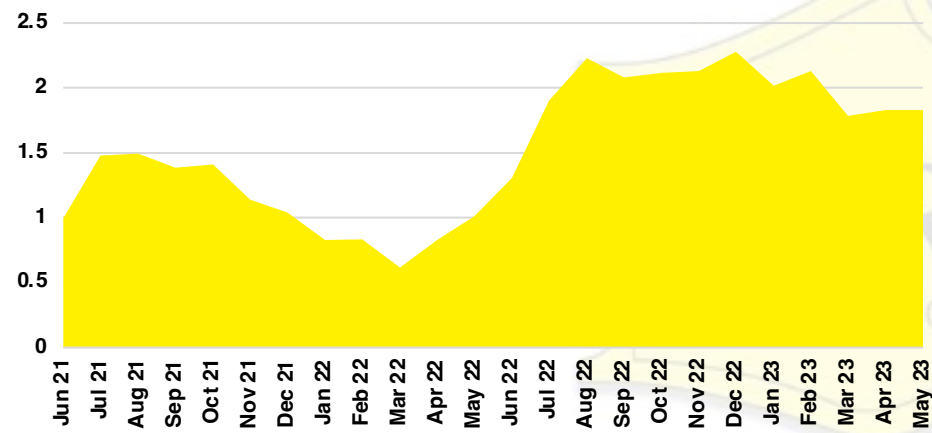

CHEROKEE COUNTY INVENTORY BY PRICE POINT

DAWSON COUNTY QUICK N'DICATORS

DAWSON COUNTY SALES VOLUME VS SUPPLY

DAWSON COUNTY INVENTORY MONTHS OF SUPPLY

DAWSON COUNTY 12 MONTH AVERAGE SALES PRICE

DAWSON COUNTY SALES BY PRICE POINT