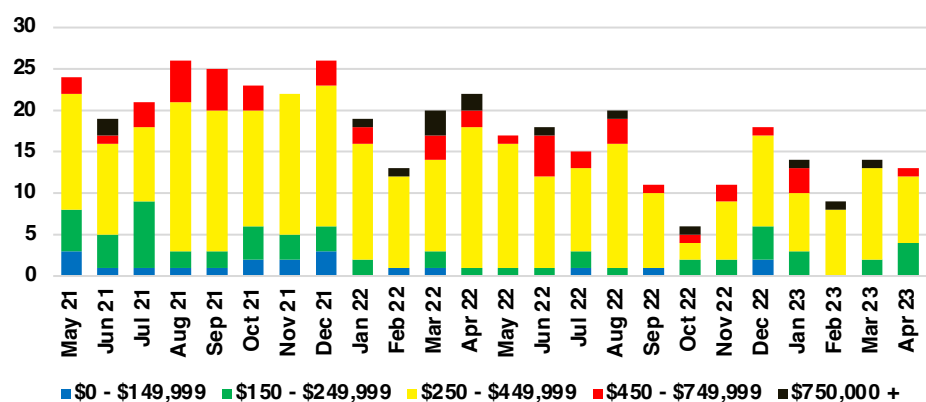

NORTH GEORGIA INVENTORY BY PRICE POINT

BANKS COUNTY QUICK N'DICATORS

BANKS COUNTY SALES VOLUME VS SUPPLY

BANKS COUNTY INVENTORY MONTHS OF SUPPLY

BANKS COUNTY 12 MONTH AVERAGE SALES PRICE

BANKS COUNTY SALES BY PRICE POINT

BANKS COUNTY INVENTORY BY PRICE POINT

BARROW COUNTY QUICK N'DICATORS

BARROW COUNTY SALES VOLUME VS SUPPLY

BARROW COUNTY INVENTORY MONTHS OF SUPPLY

BARROW COUNTY 12 MONTH AVERAGE SALES PRICE

BARROW COUNTY SALES BY PRICE POINT