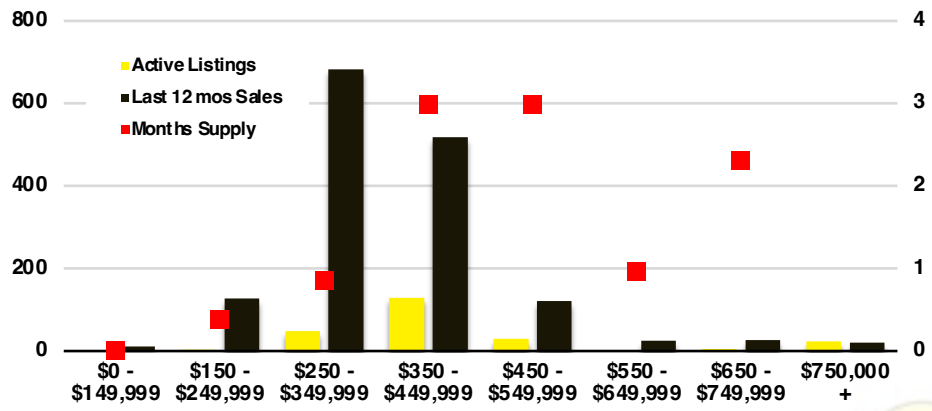

NORTH GEORGIA INVENTORY BY PRICE POINT

BANKS COUNTY QUICK N'DICATORS

BANKS COUNTY SALES VOLUME VS SUPPLY

BANKS COUNTY INVENTORY MONTHS OF SUPPLY

BANKS COUNTY 12 MONTH AVERAGE SALES PRICE

BANKS COUNTY SALES BY PRICE POINT

BANKS COUNTY INVENTORY BY PRICE POINT

BARROW COUNTY QUICK N'DICATORS

BARROW COUNTY SALES VOLUME VS SUPPLY

BARROW COUNTY INVENTORY MONTHS OF SUPPLY

BARROW COUNTY 12 MONTH AVERAGE SALES PRICE

BARROW COUNTY SALES BY PRICE POINT

WALTON COUNTY SALES BY PRICE POINT

WALTON COUNTY INVENTORY BY PRICE POINT

WHITE COUNTY QUICK N' DICATORS

WHITE COUNTY SALES VOLUME VS SUPPLY

WHITE COUNTY INVENTORY MONTHS OF SUPPLY

WHITE COUNTY 12 MONTH AVERAGE SALES PRICE