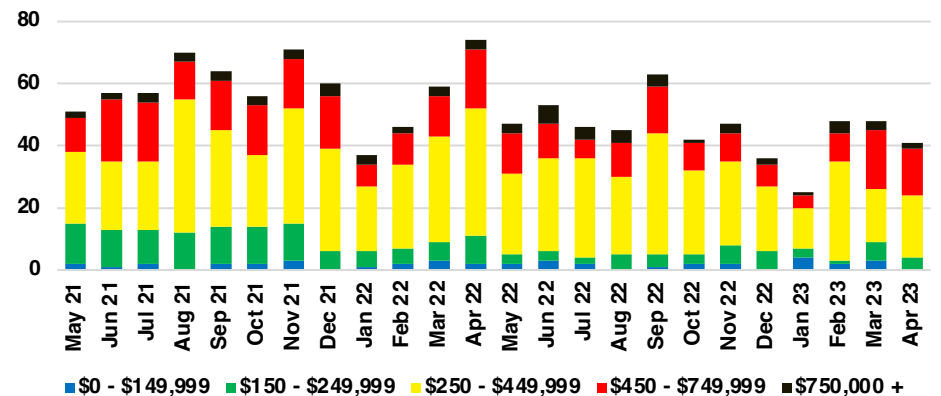

PICKENS COUNTY SALES BY PRICE POINT