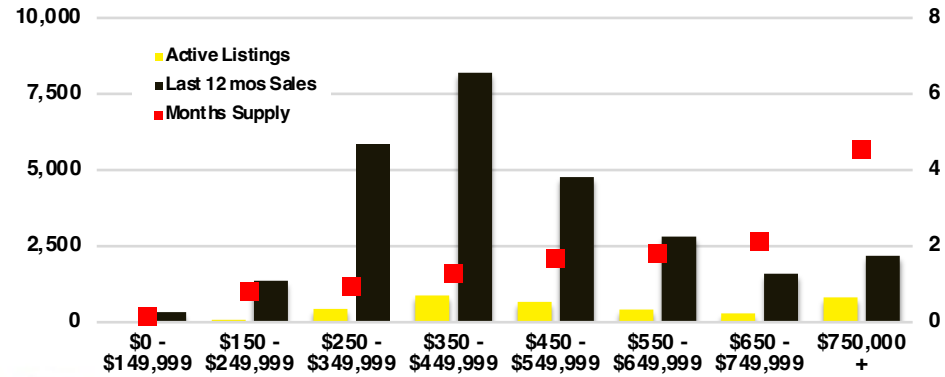

NORTH GEORGIA DEEP DIVE MARKET DATA

May 2023

May
2023

DEEP DIVE

NORTH GEORGIA QUICK N' DICATORS

NORTH GEORGIA INVENTORY MONTHS OF SUPPLY

NORTH GEORGIA SALES VOLUME VS SUPPLY

NORTH GEORGIA SALES BY PRICE POINT

WALTON COUNTY SALES BY PRICE POINT

WALTON COUNTY INVENTORY BY PRICE POINT

WHITE COUNTY QUICK N' DICATORS

WHITE COUNTY SALES VOLUME VS SUPPLY

WHITE COUNTY INVENTORY MONTHS OF SUPPLY

WHITE COUNTY 12 MONTH AVERAGE SALES PRICE