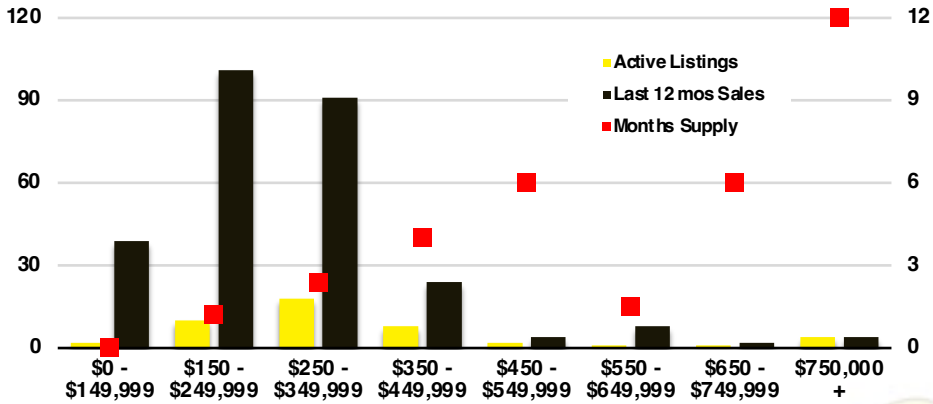

CHEROKEE COUNTY INVENTORY BY PRICE POINT

DAWSON COUNTY QUICK N'DICATORS

DAWSON COUNTY SALES VOLUME VS SUPPLY

DAWSON COUNTY INVENTORY MONTHS OF SUPPLY

DAWSON COUNTY 12 MONTH AVERAGE SALES PRICE

DAWSON COUNTY SALES BY PRICE POINT

DAWSON COUNTY INVENTORY BY PRICE POINT

FORSYTH COUNTY QUICK N'DICATORS

FORSYTH COUNTY SALES VOLUME VS SUPPLY

FORSYTH COUNTY INVENTORY MONTHS OF SUPPLY

FORSYTH COUNTY 12 MONTH AVERAGE SALES PRICE

FORSYTH COUNTY SALES BY PRICE POINT

FORSYTH COUNTY INVENTORY BY PRICE POINT

FRANKLIN COUNTY QUICK N'DICATORS

FRANKLIN COUNTY SALES VOLUME VS SUPPLY

FRANKLIN COUNTY INVENTORY MONTHS OF SUPPLY

FRANKLIN COUNTY 12 MONTH AVERAGE SALES PRICE

FRANKLIN COUNTY SALES BY PRICE POINT