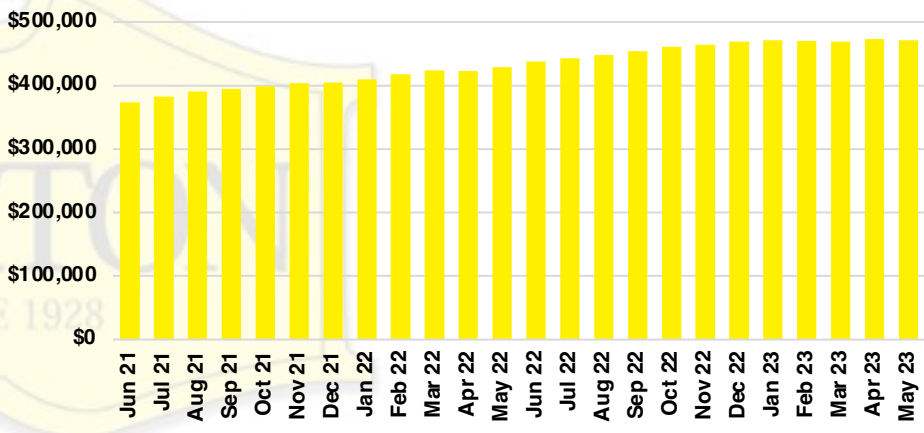

HABERSHAM COUNTY SALES BY PRICE POINT

HABERSHAM COUNTY INVENTORY BY PRICE POINT

HALL COUNTY QUICK N'DICATORS

HALL COUNTY SALES VOLUME VS SUPPLY

HALL COUNTY INVENTORY MONTHS OF SUPPLY

HALL COUNTY 12 MONTH AVERAGE SALES PRICE