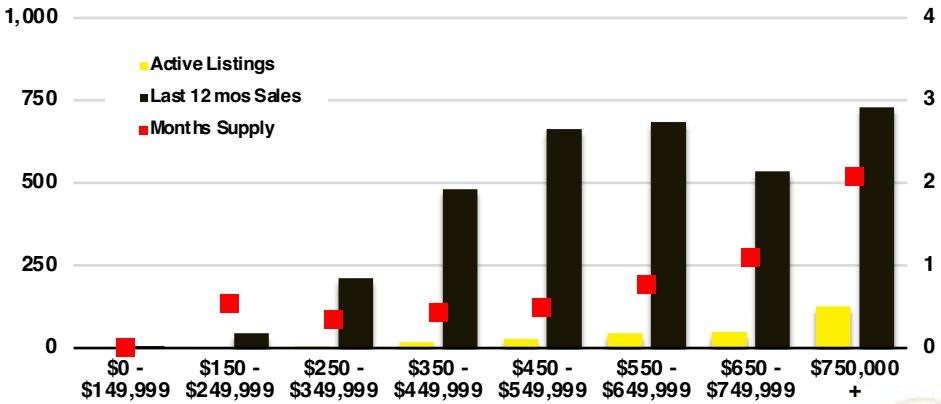

BARROW COUNTY INVENTORY BY PRICE POINT

CHEROKEE COUNTY QUICK N'DICATORS

CHEROKEE COUNTY SALES VOLUME VS SUPPLY

CHEROKEE COUNTY INVENTORY MONTHS OF SUPPLY

CHEROKEE COUNTY 12 MONTH AVERAGE SALES PRICE

CHEROKEE COUNTY SALES BY PRICE POINT

CHEROKEE COUNTY INVENTORY BY PRICE POINT

DAWSON COUNTY QUICK N'DICATORS

DAWSON COUNTY SALES VOLUME VS SUPPLY

DAWSON COUNTY INVENTORY MONTHS OF SUPPLY

DAWSON COUNTY 12 MONTH AVERAGE SALES PRICE

DAWSON COUNTY SALES BY PRICE POINT

DAWSON COUNTY INVENTORY BY PRICE POINT

FORSYTH COUNTY QUICK N'DICATORS

FORSYTH COUNTY SALES VOLUME VS SUPPLY

FORSYTH COUNTY INVENTORY MONTHS OF SUPPLY

FORSYTH COUNTY 12 MONTH AVERAGE SALES PRICE

FORSYTH COUNTY SALES BY PRICE POINT