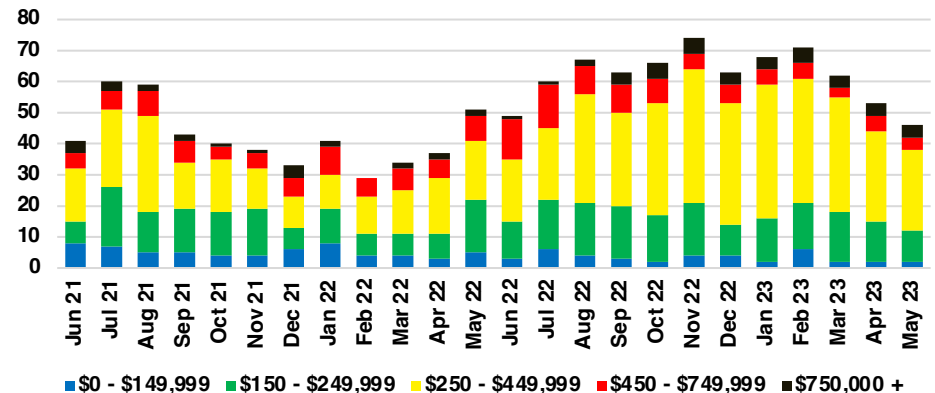

FRANKLIN COUNTY INVENTORY BY PRICE POINT