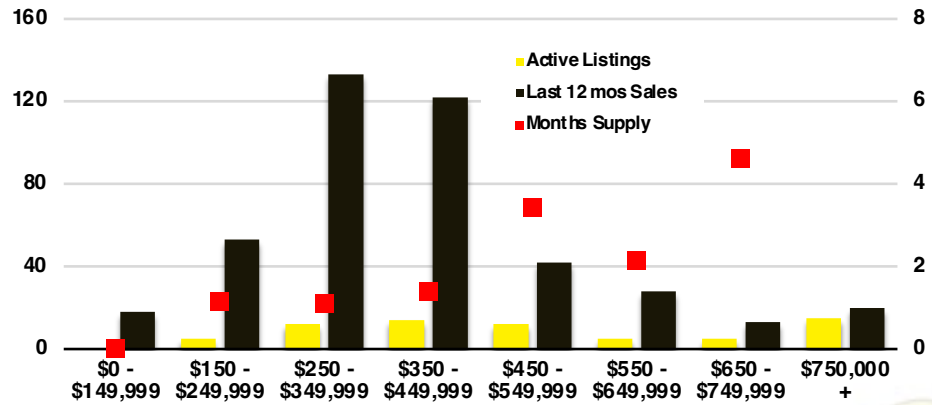

HALL COUNTY SALES BY PRICE POINT

HALL COUNTY INVENTORY BY PRICE POINT

JACKSON COUNTY QUICK N'DICATORS

JACKSON COUNTY SALES VOLUME VS SUPPLY

JACKSON COUNTY INVENTORY MONTHS OF SUPPLY

JACKSON COUNTY 12 MONTH AVERAGE SALES PRICE

JACKSON COUNTY SALES BY PRICE POINT

JACKSON COUNTY INVENTORY BY PRICE POINT

LUMPKIN COUNTY QUICK N'DICATORS

LUMPKIN COUNTY SALES VOLUME VS SUPPLY

LUMPKIN COUNTY INVENTORY MONTHS OF SUPPLY

LUMPKIN COUNTY 12 MONTH AVERAGE SALES PRICE