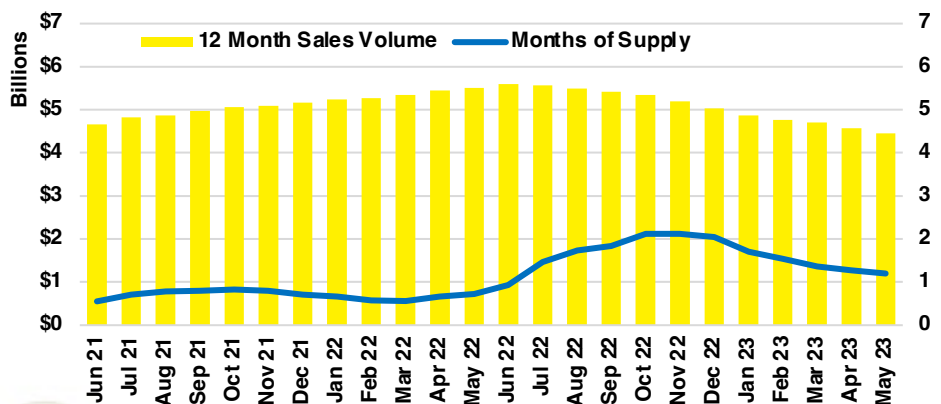

GWINNETT COUNTY SALES VOLUME VS SUPPLY