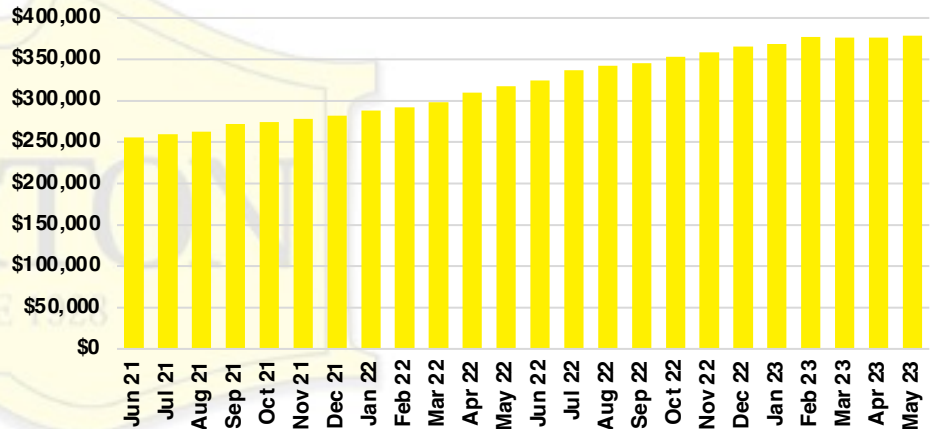

WALTON COUNTY SALES BY PRICE POINT

WALTON COUNTY INVENTORY BY PRICE POINT

WHITE COUNTY QUICK N' DICATORS

WHITE COUNTY SALES VOLUME VS SUPPLY

WHITE COUNTY INVENTORY MONTHS OF SUPPLY

WHITE COUNTY 12 MONTH AVERAGE SALES PRICE

WHITE COUNTY SALES BY PRICE POINT

WHITE COUNTY INVENTORY BY PRICE POINT