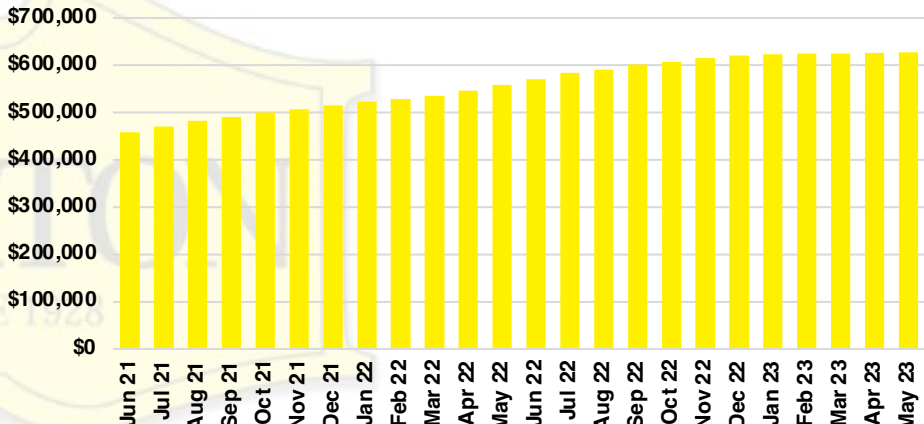

DAWSON COUNTY INVENTORY BY PRICE POINT

FORSYTH COUNTY QUICK N'DICATORS

FORSYTH COUNTY SALES VOLUME VS SUPPLY

FORSYTH COUNTY INVENTORY MONTHS OF SUPPLY

FORSYTH COUNTY 12 MONTH AVERAGE SALES PRICE

FORSYTH COUNTY SALES BY PRICE POINT