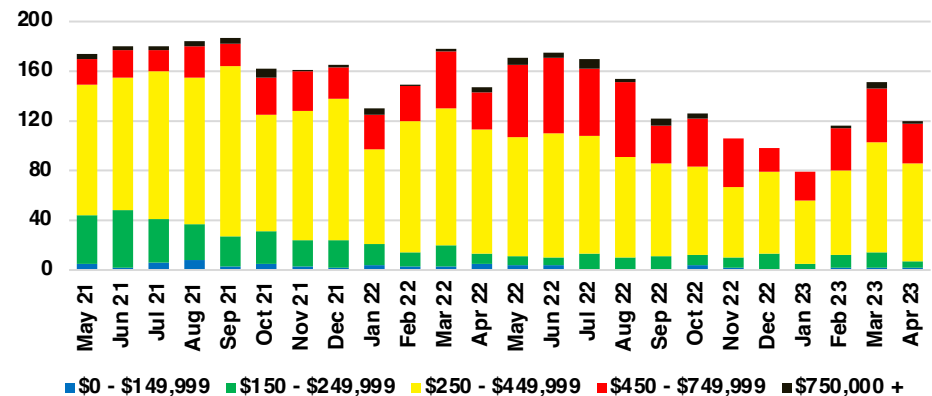

STEPHENS COUNTY SALES BY PRICE POINT

STEPHENS COUNTY INVENTORY BY PRICE POINT

WALTON COUNTY QUICK N' DICATORS

WALTON COUNTY SALES VOLUME VS SUPPLY

WALTON COUNTY INVENTORY MONTHS OF SUPPLY

WALTON COUNTY 12 MONTH AVERAGE SALES PRICE

WALTON COUNTY SALES BY PRICE POINT

WALTON COUNTY INVENTORY BY PRICE POINT

WHITE COUNTY QUICK N' DICATORS

WHITE COUNTY SALES VOLUME VS SUPPLY

WHITE COUNTY INVENTORY MONTHS OF SUPPLY

WHITE COUNTY 12 MONTH AVERAGE SALES PRICE