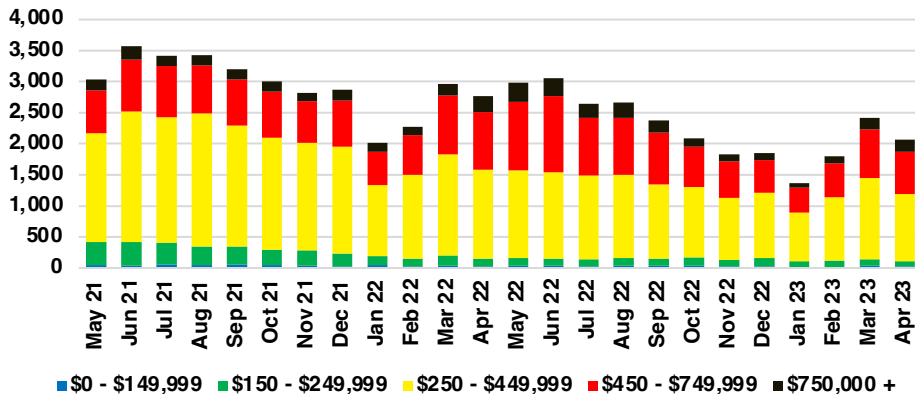

NORTH GEORGIA DEEP DIVE MARKET DATA

May 2023

May
2023

DEEP DIVE

NORTH GEORGIA QUICK N' DICATORS

NORTH GEORGIA INVENTORY MONTHS OF SUPPLY

NORTH GEORGIA SALES VOLUME VS SUPPLY

NORTH GEORGIA SALES BY PRICE POINT