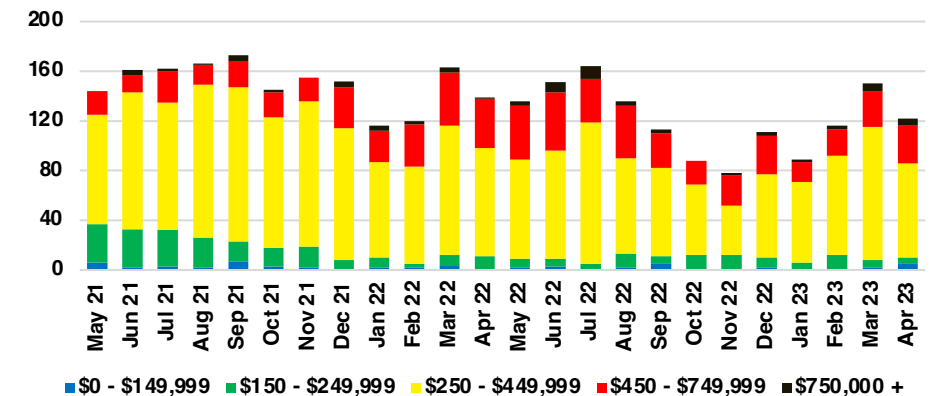

JACKSON COUNTY SALES BY PRICE POINT