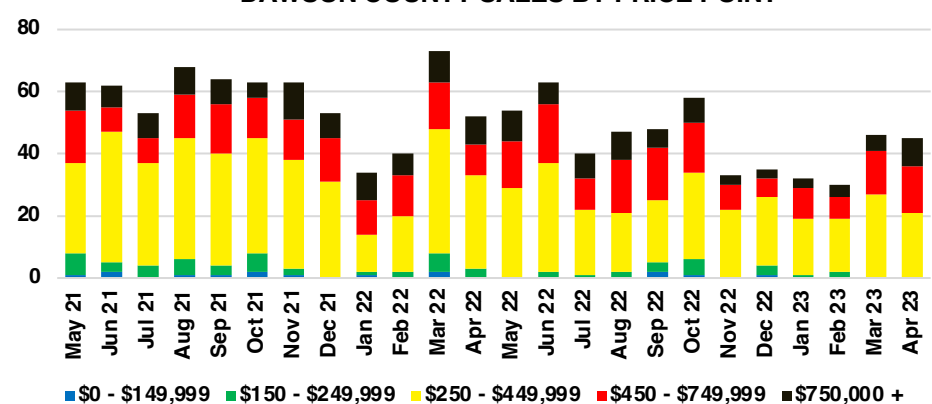

BARROW COUNTY INVENTORY BY PRICE POINT

CHEROKEE COUNTY QUICK N'DICATORS

CHEROKEE COUNTY SALES VOLUME VS SUPPLY

CHEROKEE COUNTY INVENTORY MONTHS OF SUPPLY

CHEROKEE COUNTY 12 MONTH AVERAGE SALES PRICE

CHEROKEE COUNTY SALES BY PRICE POINT

CHEROKEE COUNTY INVENTORY BY PRICE POINT

DAWSON COUNTY QUICK N'DICATORS

DAWSON COUNTY SALES VOLUME VS SUPPLY

DAWSON COUNTY INVENTORY MONTHS OF SUPPLY

DAWSON COUNTY 12 MONTH AVERAGE SALES PRICE

DAWSON COUNTY SALES BY PRICE POINT

DAWSON COUNTY INVENTORY BY PRICE POINT

FORSYTH COUNTY QUICK N'DICATORS

FORSYTH COUNTY SALES VOLUME VS SUPPLY

FORSYTH COUNTY INVENTORY MONTHS OF SUPPLY

FORSYTH COUNTY 12 MONTH AVERAGE SALES PRICE

FORSYTH COUNTY SALES BY PRICE POINT