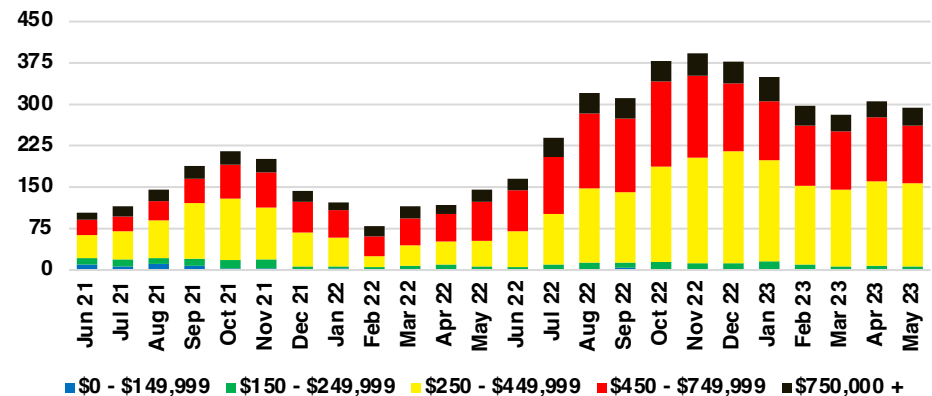

JACKSON COUNTY INVENTORY BY PRICE POINT