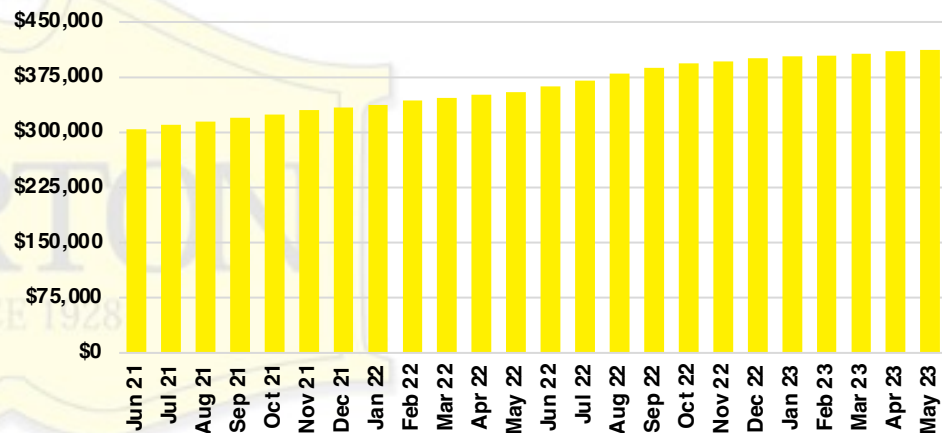

STEPHENS COUNTY SALES BY PRICE POINT

STEPHENS COUNTY INVENTORY BY PRICE POINT

WALTON COUNTY QUICK N' DICATORS

WALTON COUNTY SALES VOLUME VS SUPPLY

WALTON COUNTY INVENTORY MONTHS OF SUPPLY

WALTON COUNTY 12 MONTH AVERAGE SALES PRICE