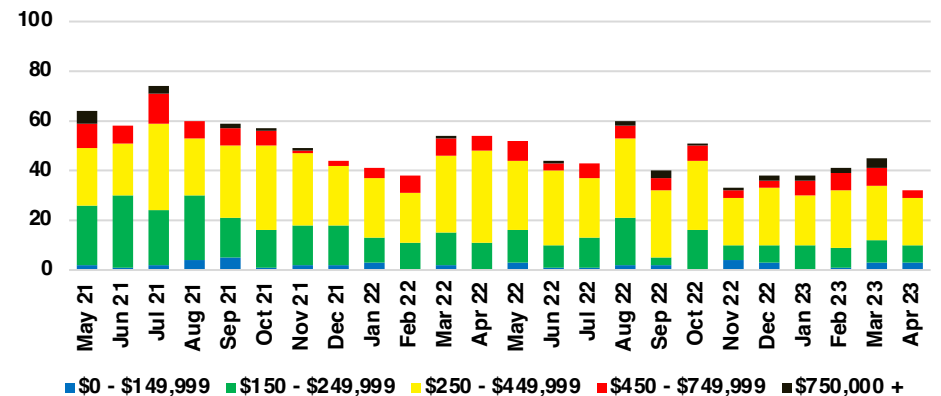

HABERSHAM COUNTY SALES BY PRICE POINT