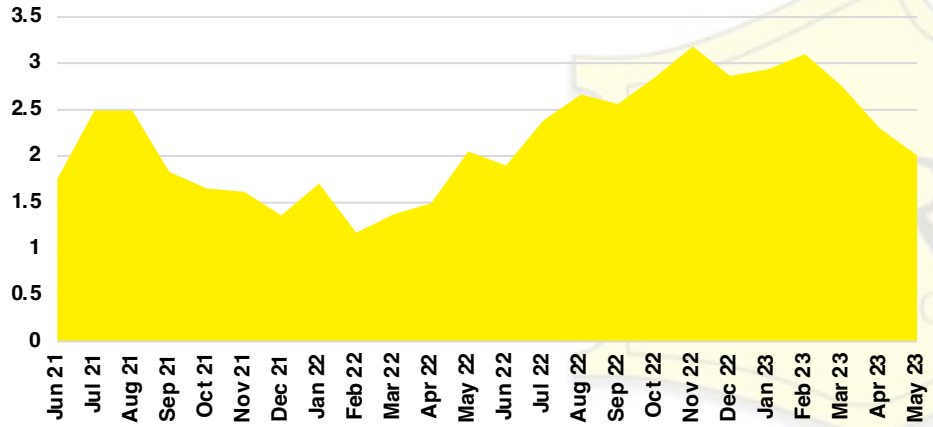

FORSYTH COUNTY INVENTORY BY PRICE POINT

FRANKLIN COUNTY QUICK N'DICATORS

FRANKLIN COUNTY SALES VOLUME VS SUPPLY

FRANKLIN COUNTY INVENTORY MONTHS OF SUPPLY

FRANKLIN COUNTY 12 MONTH AVERAGE SALES PRICE

FRANKLIN COUNTY SALES BY PRICE POINT