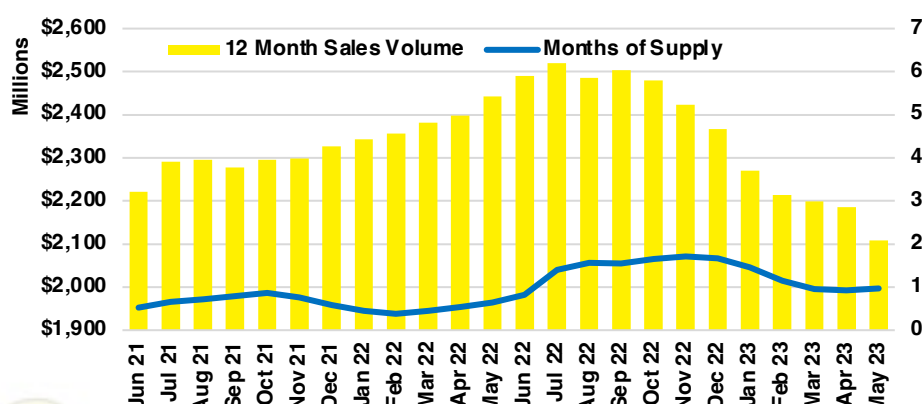

CHEROKEE COUNTY INVENTORY BY PRICE POINT

DAWSON COUNTY QUICK N'DICATORS

DAWSON COUNTY SALES VOLUME VS SUPPLY

DAWSON COUNTY INVENTORY MONTHS OF SUPPLY

DAWSON COUNTY 12 MONTH AVERAGE SALES PRICE

DAWSON COUNTY SALES BY PRICE POINT

DAWSON COUNTY INVENTORY BY PRICE POINT

FORSYTH COUNTY QUICK N'DICATORS

FORSYTH COUNTY SALES VOLUME VS SUPPLY

FORSYTH COUNTY INVENTORY MONTHS OF SUPPLY

FORSYTH COUNTY 12 MONTH AVERAGE SALES PRICE

FORSYTH COUNTY SALES BY PRICE POINT