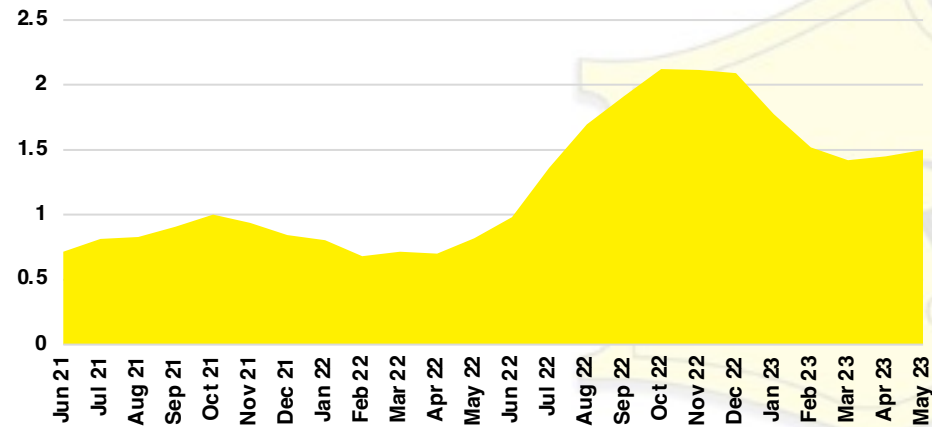

BARROW COUNTY INVENTORY BY PRICE POINT

CHEROKEE COUNTY QUICK N'DICATORS

CHEROKEE COUNTY SALES VOLUME VS SUPPLY

CHEROKEE COUNTY INVENTORY MONTHS OF SUPPLY

CHEROKEE COUNTY 12 MONTH AVERAGE SALES PRICE

CHEROKEE COUNTY SALES BY PRICE POINT