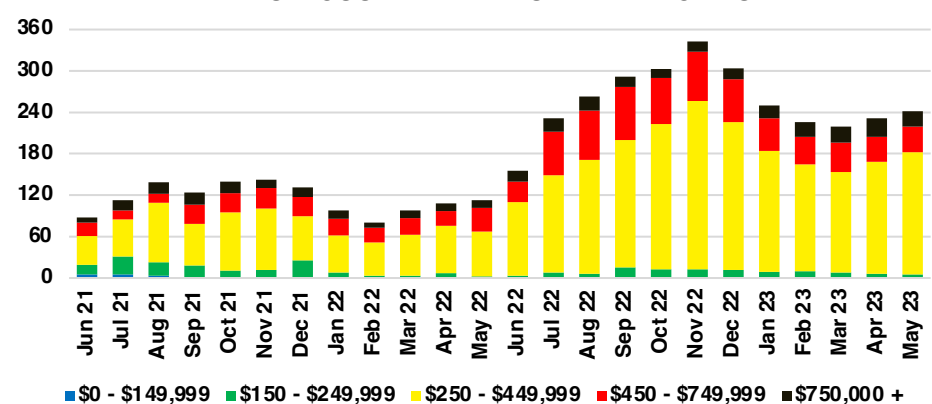

BANKS COUNTY INVENTORY BY PRICE POINT

BARROW COUNTY QUICK N'DICATORS

BARROW COUNTY SALES VOLUME VS SUPPLY

BARROW COUNTY INVENTORY MONTHS OF SUPPLY

BARROW COUNTY 12 MONTH AVERAGE SALES PRICE

BARROW COUNTY SALES BY PRICE POINT

BARROW COUNTY INVENTORY BY PRICE POINT

CHEROKEE COUNTY QUICK N'DICATORS

CHEROKEE COUNTY SALES VOLUME VS SUPPLY

CHEROKEE COUNTY INVENTORY MONTHS OF SUPPLY

CHEROKEE COUNTY 12 MONTH AVERAGE SALES PRICE

CHEROKEE COUNTY SALES BY PRICE POINT