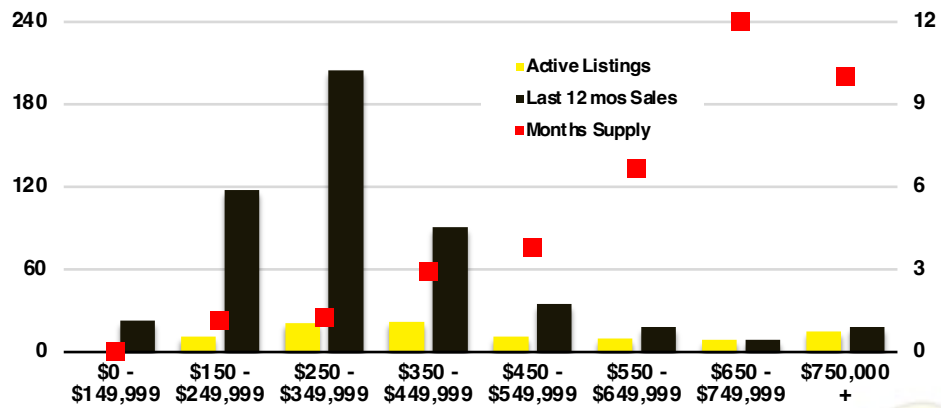

FRANKLIN COUNTY INVENTORY BY PRICE POINT

GWINNETT COUNTY QUICK N'DICATORS

GWINNETT COUNTY SALES VOLUME VS SUPPLY

GWINNETT COUNTY INVENTORY MONTHS OF SUPPLY

GWINNETT COUNTY 12 MONTH AVERAGE SALES PRICE

GWINNETT COUNTY SALES BY PRICE POINT

GWINNETT COUNTY INVENTORY BY PRICE POINT

HABERSHAM COUNTY QUICK N' DICATORS

HABERSHAM COUNTY SALES VOLUME VS SUPPLY

HABERSHAM COUNTY INVENTORY MONTHS OF SUPPLY

HABERSHAM COUNTY 12 MONTH AVERAGE SALES PRICE