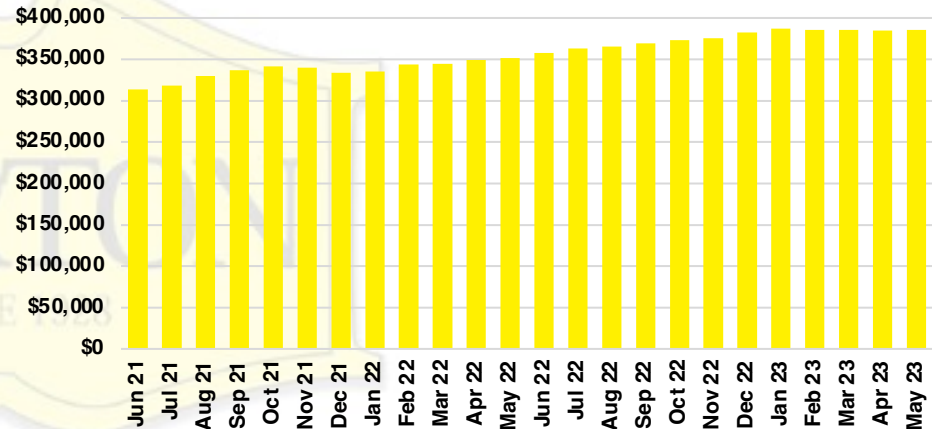

JACKSON COUNTY SALES BY PRICE POINT

JACKSON COUNTY INVENTORY BY PRICE POINT

LUMPKIN COUNTY QUICK N'DICATORS

LUMPKIN COUNTY SALES VOLUME VS SUPPLY

LUMPKIN COUNTY INVENTORY MONTHS OF SUPPLY

LUMPKIN COUNTY 12 MONTH AVERAGE SALES PRICE