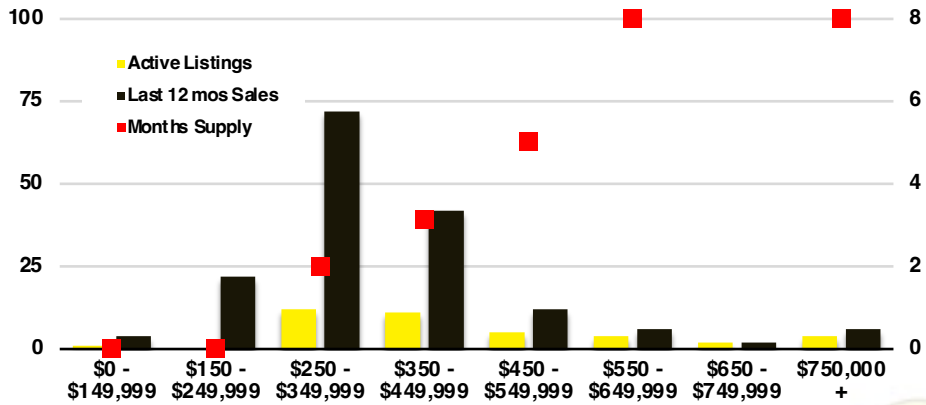

BANKS COUNTY QUICK N'DICATORS