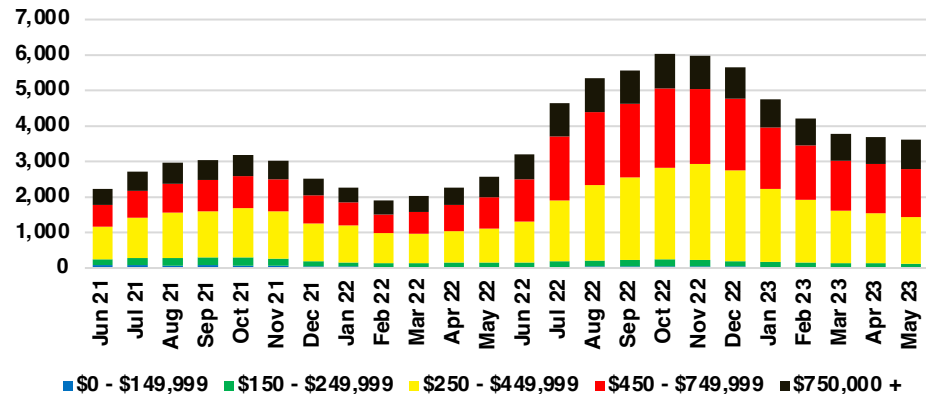

NORTH GEORGIA INVENTORY BY PRICE POINT