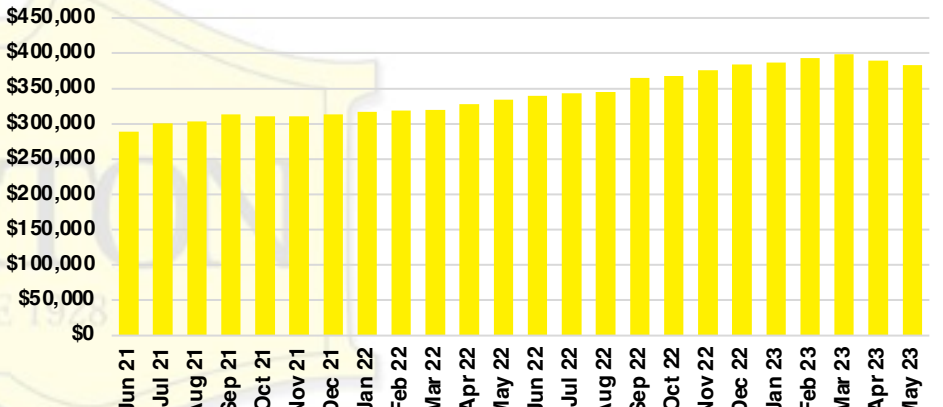

NORTH GEORGIA INVENTORY BY PRICE POINT

BANKS COUNTY QUICK N'DICATORS

BANKS COUNTY SALES VOLUME VS SUPPLY

BANKS COUNTY INVENTORY MONTHS OF SUPPLY

BANKS COUNTY 12 MONTH AVERAGE SALES PRICE

BANKS COUNTY SALES BY PRICE POINT

BANKS COUNTY INVENTORY BY PRICE POINT

BARROW COUNTY QUICK N'DICATORS

BARROW COUNTY SALES VOLUME VS SUPPLY

BARROW COUNTY INVENTORY MONTHS OF SUPPLY

BARROW COUNTY 12 MONTH AVERAGE SALES PRICE

BARROW COUNTY SALES BY PRICE POINT