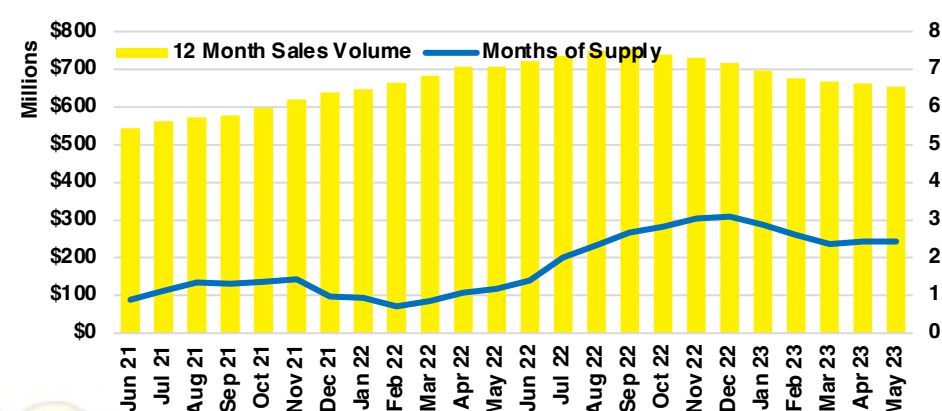

STEPHENS COUNTY SALES BY PRICE POINT

STEPHENS COUNTY INVENTORY BY PRICE POINT

WALTON COUNTY QUICK N' DICATORS

WALTON COUNTY SALES VOLUME VS SUPPLY

WALTON COUNTY INVENTORY MONTHS OF SUPPLY

WALTON COUNTY 12 MONTH AVERAGE SALES PRICE