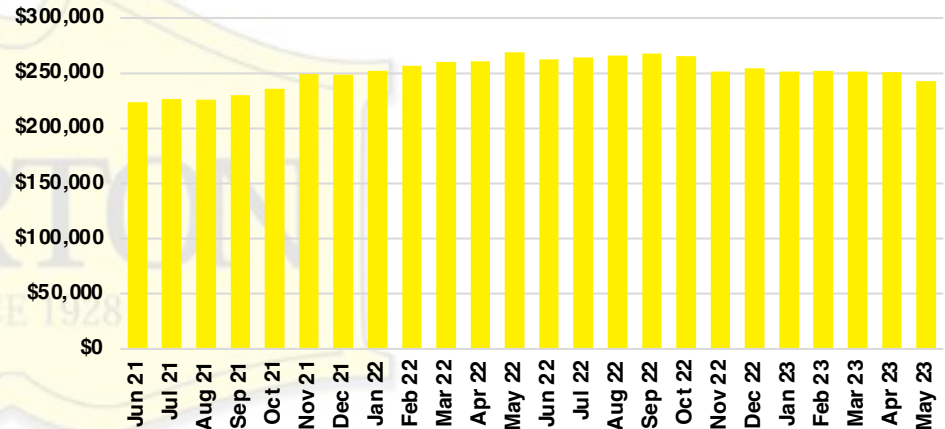

PICKENS COUNTY SALES BY PRICE POINT

PICKENS COUNTY INVENTORY BY PRICE POINT

RABUN COUNTY QUICK N'DICATORS

RABUN COUNTY SALES VOLUME VS SUPPLY

RABUN COUNTY INVENTORY MONTHS OF SUPPLY

RABUN COUNTY 12 MONTH AVERAGE SALES PRICE

RABUN COUNTY SALES BY PRICE POINT

RABUN COUNTY INVENTORY BY PRICE POINT

STEPHENS COUNTY QUICK N'DICATORS

STEPHENS COUNTY SALES VOLUME VS SUPPLY

STEPHENS COUNTY INVENTORY MONTHS OF SUPPLY

STEPHENS COUNTY 12 MONTH AVERAGE SALES PRICE