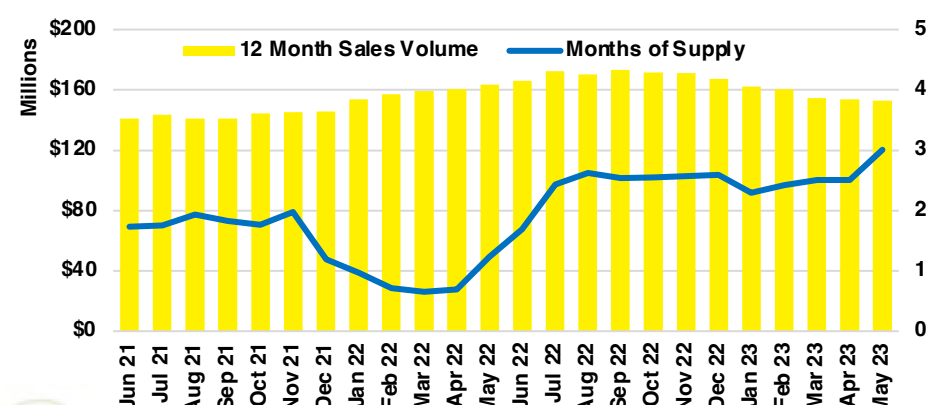

WALTON COUNTY SALES BY PRICE POINT

WALTON COUNTY INVENTORY BY PRICE POINT

WHITE COUNTY QUICK N' DICATORS

WHITE COUNTY SALES VOLUME VS SUPPLY

WHITE COUNTY INVENTORY MONTHS OF SUPPLY

WHITE COUNTY 12 MONTH AVERAGE SALES PRICE