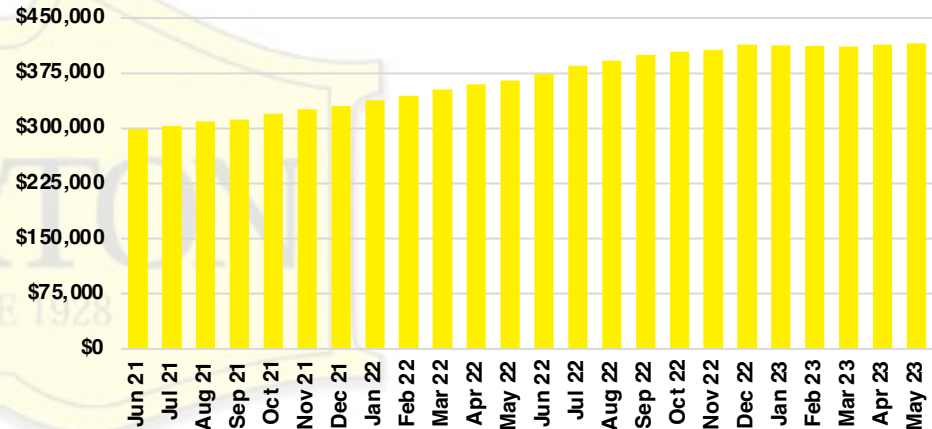

HALL COUNTY SALES BY PRICE POINT

HALL COUNTY INVENTORY BY PRICE POINT

JACKSON COUNTY QUICK N'DICATORS

JACKSON COUNTY SALES VOLUME VS SUPPLY

JACKSON COUNTY INVENTORY MONTHS OF SUPPLY

JACKSON COUNTY 12 MONTH AVERAGE SALES PRICE