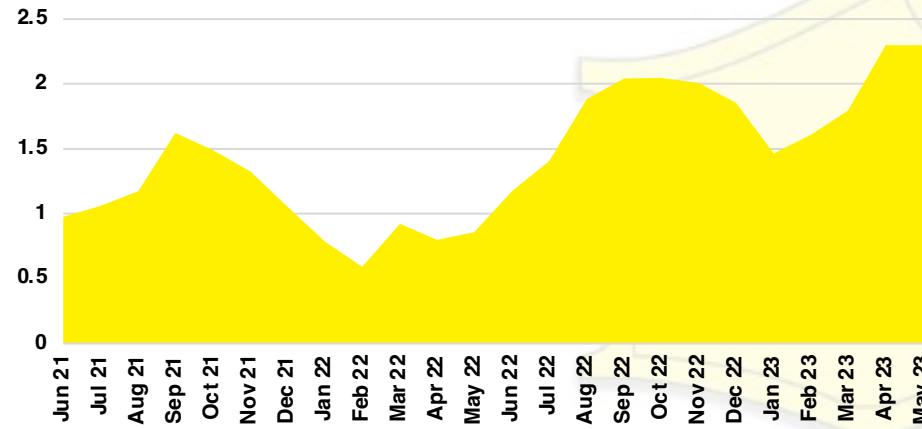

RABUN COUNTY SALES BY PRICE POINT

RABUN COUNTY INVENTORY BY PRICE POINT

STEPHENS COUNTY QUICK N'DICATORS

STEPHENS COUNTY SALES VOLUME VS SUPPLY

STEPHENS COUNTY INVENTORY MONTHS OF SUPPLY

STEPHENS COUNTY 12 MONTH AVERAGE SALES PRICE