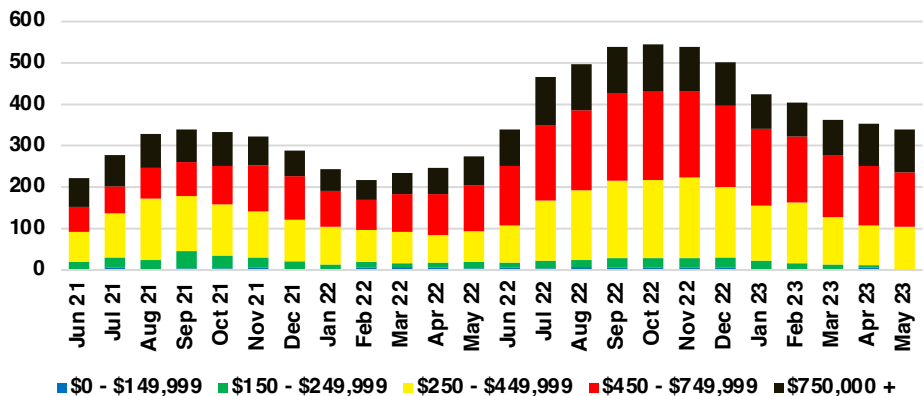

HALL COUNTY INVENTORY BY PRICE POINT