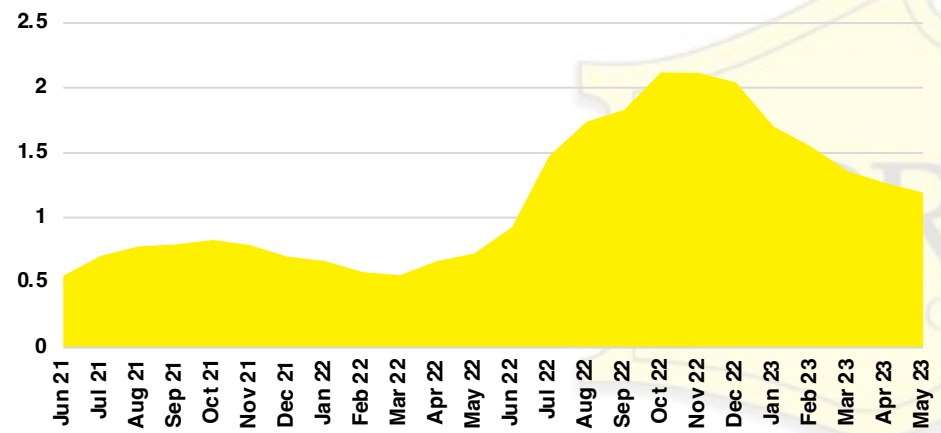

FRANKLIN COUNTY INVENTORY BY PRICE POINT

GWINNETT COUNTY QUICK N'DICATORS

GWINNETT COUNTY SALES VOLUME VS SUPPLY

GWINNETT COUNTY INVENTORY MONTHS OF SUPPLY

GWINNETT COUNTY 12 MONTH AVERAGE SALES PRICE

GWINNETT COUNTY SALES BY PRICE POINT