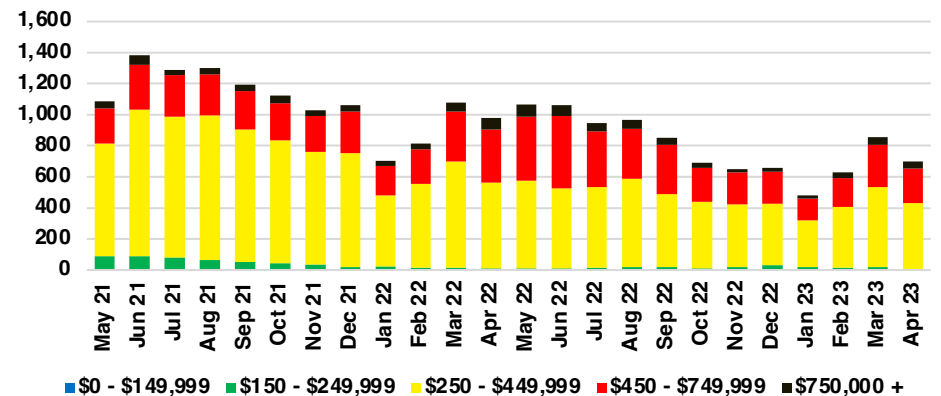

FRANKLIN COUNTY INVENTORY BY PRICE POINT

GWINNETT COUNTY QUICK N'DICATORS

GWINNETT COUNTY SALES VOLUME VS SUPPLY

GWINNETT COUNTY INVENTORY MONTHS OF SUPPLY

GWINNETT COUNTY 12 MONTH AVERAGE SALES PRICE

GWINNETT COUNTY SALES BY PRICE POINT