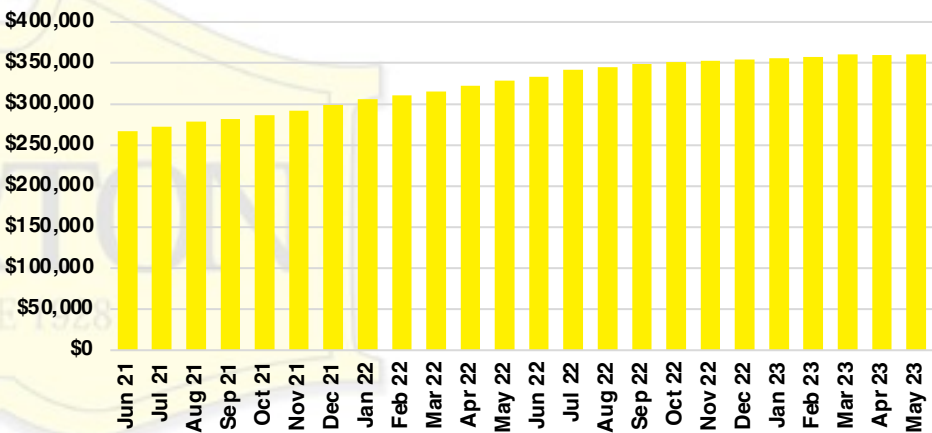

BANKS COUNTY INVENTORY BY PRICE POINT

BARROW COUNTY QUICK N'DICATORS

BARROW COUNTY SALES VOLUME VS SUPPLY

BARROW COUNTY INVENTORY MONTHS OF SUPPLY

BARROW COUNTY 12 MONTH AVERAGE SALES PRICE

BARROW COUNTY SALES BY PRICE POINT

BARROW COUNTY INVENTORY BY PRICE POINT

CHEROKEE COUNTY QUICK N'DICATORS

CHEROKEE COUNTY SALES VOLUME VS SUPPLY

CHEROKEE COUNTY INVENTORY MONTHS OF SUPPLY

CHEROKEE COUNTY 12 MONTH AVERAGE SALES PRICE

CHEROKEE COUNTY SALES BY PRICE POINT