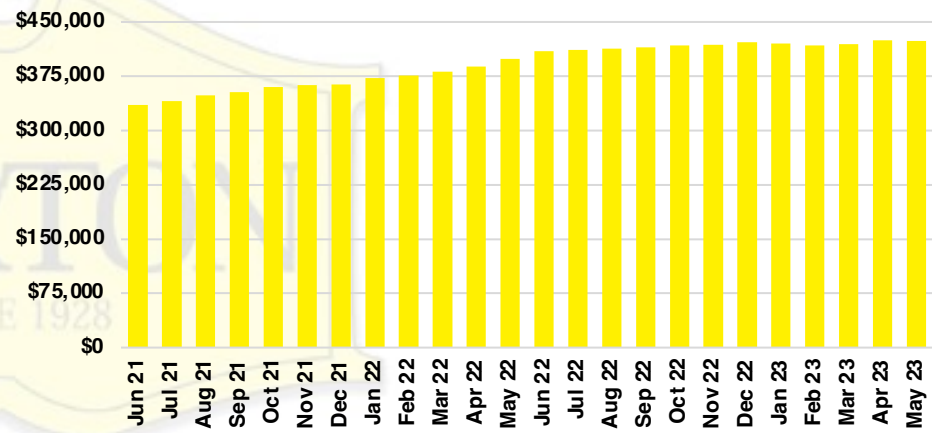

LUMPKIN COUNTY SALES BY PRICE POINT

LUMPKIN COUNTY INVENTORY BY PRICE POINT

PICKENS COUNTY QUICK N'DICATORS

PICKENS COUNTY SALES VOLUME VS SUPPLY

PICKENS COUNTY INVENTORY MONTHS OF SUPPLY

PICKENS COUNTY 12 MONTH AVERAGE SALES PRICE