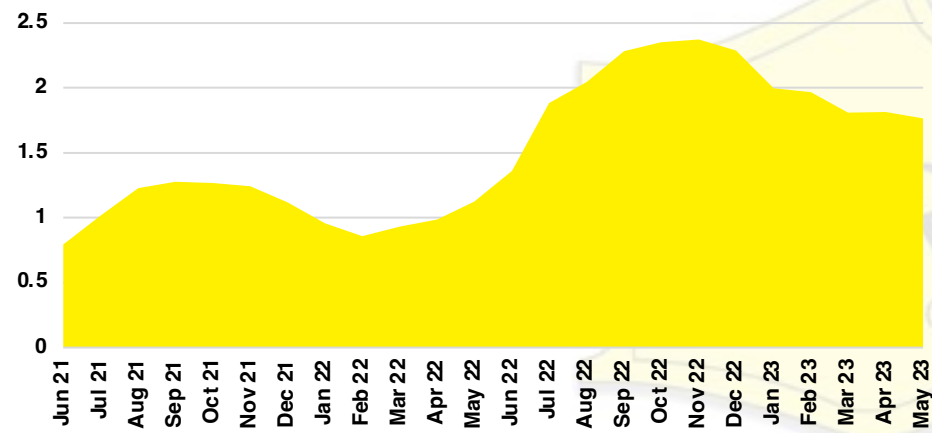

HABERSHAM COUNTY SALES BY PRICE POINT

HABERSHAM COUNTY INVENTORY BY PRICE POINT

HALL COUNTY QUICK N'DICATORS

HALL COUNTY SALES VOLUME VS SUPPLY

HALL COUNTY INVENTORY MONTHS OF SUPPLY

HALL COUNTY 12 MONTH AVERAGE SALES PRICE