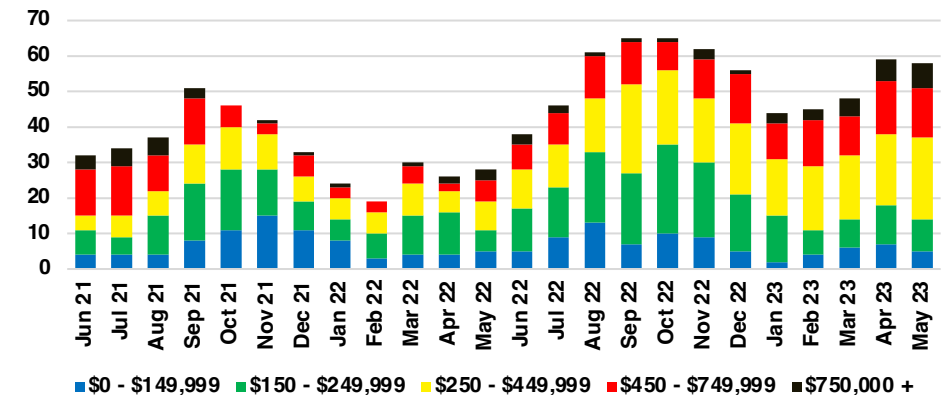

STEPHENS COUNTY INVENTORY BY PRICE POINT