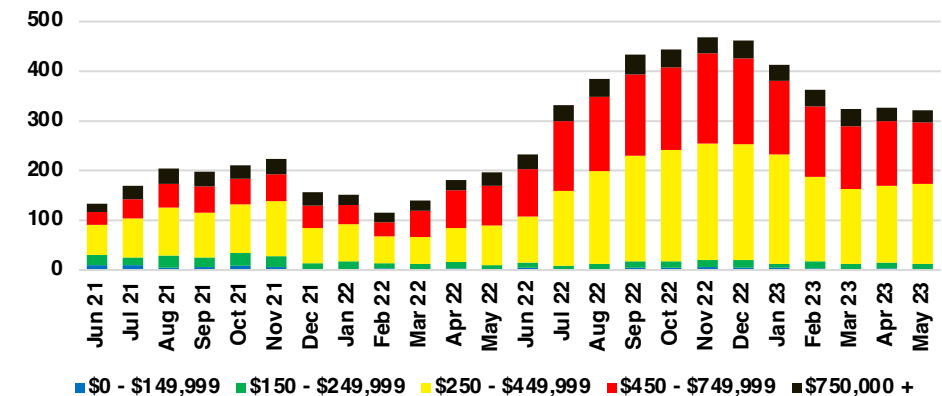

STEPHENS COUNTY SALES BY PRICE POINT

STEPHENS COUNTY INVENTORY BY PRICE POINT

WALTON COUNTY QUICK N' DICATORS

WALTON COUNTY SALES VOLUME VS SUPPLY

WALTON COUNTY INVENTORY MONTHS OF SUPPLY

WALTON COUNTY 12 MONTH AVERAGE SALES PRICE

WALTON COUNTY SALES BY PRICE POINT

WALTON COUNTY INVENTORY BY PRICE POINT

WHITE COUNTY QUICK N' DICATORS

WHITE COUNTY SALES VOLUME VS SUPPLY

WHITE COUNTY INVENTORY MONTHS OF SUPPLY

WHITE COUNTY 12 MONTH AVERAGE SALES PRICE