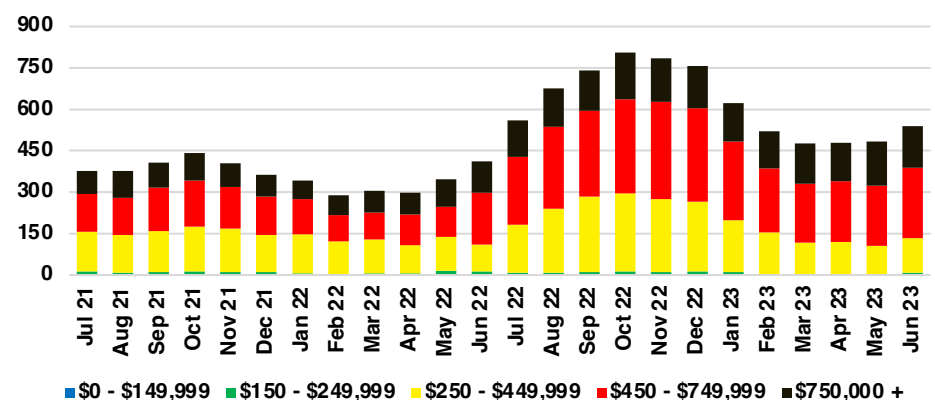

BANKS COUNTY INVENTORY BY PRICE POINT

BARROW COUNTY QUICK N'DICATORS

BARROW COUNTY SALES VOLUME VS SUPPLY

BARROW COUNTY INVENTORY MONTHS OF SUPPLY

BARROW COUNTY 12 MONTH AVERAGE SALES PRICE

BARROW COUNTY SALES BY PRICE POINT

BARROW COUNTY INVENTORY BY PRICE POINT

CHEROKEE COUNTY QUICK N'DICATORS

CHEROKEE COUNTY SALES VOLUME VS SUPPLY

CHEROKEE COUNTY INVENTORY MONTHS OF SUPPLY

CHEROKEE COUNTY 12 MONTH AVERAGE SALES PRICE

CHEROKEE COUNTY SALES BY PRICE POINT

CHEROKEE COUNTY INVENTORY BY PRICE POINT

DAWSON COUNTY QUICK N'DICATORS

DAWSON COUNTY SALES VOLUME VS SUPPLY

DAWSON COUNTY INVENTORY MONTHS OF SUPPLY

DAWSON COUNTY 12 MONTH AVERAGE SALES PRICE

DAWSON COUNTY SALES BY PRICE POINT