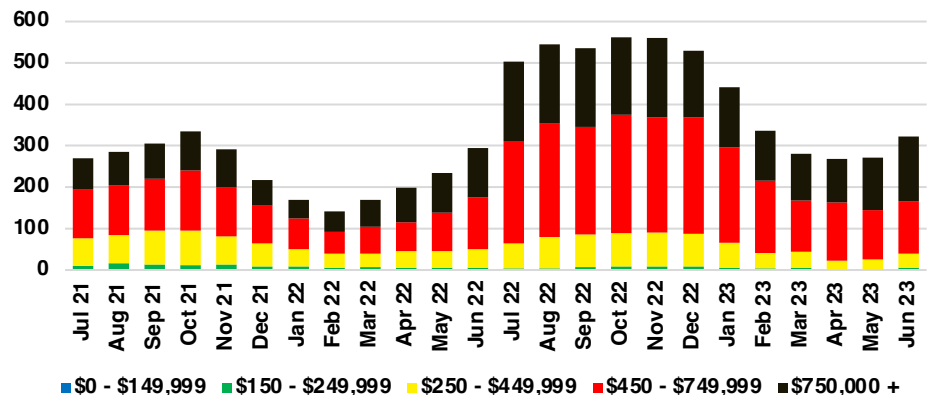

FORSYTH COUNTY INVENTORY BY PRICE POINT