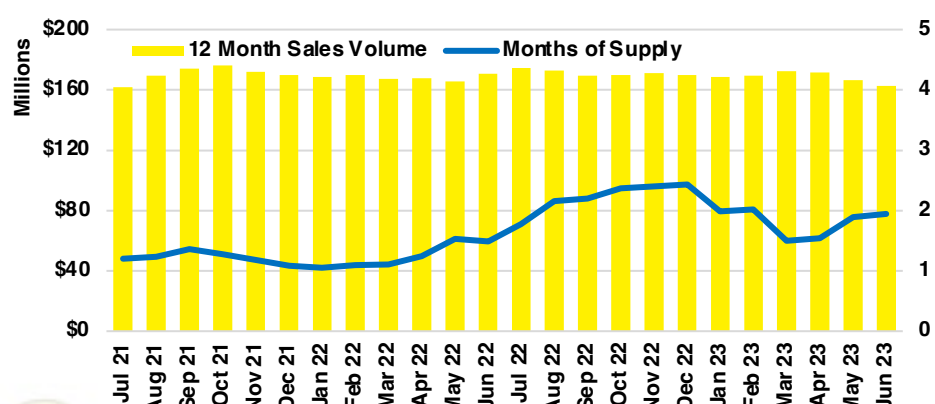

JACKSON COUNTY SALES BY PRICE POINT

JACKSON COUNTY INVENTORY BY PRICE POINT

LUMPKIN COUNTY QUICK N'DICATORS

LUMPKIN COUNTY SALES VOLUME VS SUPPLY

LUMPKIN COUNTY INVENTORY MONTHS OF SUPPLY

LUMPKIN COUNTY 12 MONTH AVERAGE SALES PRICE