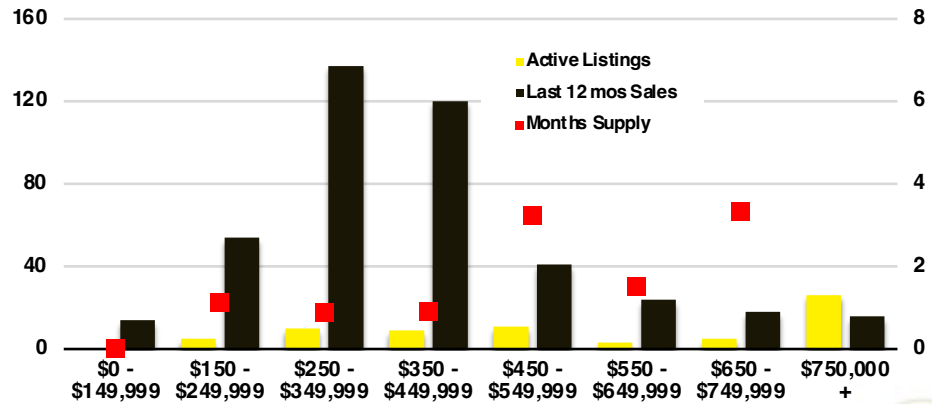

HALL COUNTY SALES BY PRICE POINT

HALL COUNTY INVENTORY BY PRICE POINT

JACKSON COUNTY QUICK N'DICATORS

JACKSON COUNTY SALES VOLUME VS SUPPLY

JACKSON COUNTY INVENTORY MONTHS OF SUPPLY

JACKSON COUNTY 12 MONTH AVERAGE SALES PRICE

JACKSON COUNTY SALES BY PRICE POINT

JACKSON COUNTY INVENTORY BY PRICE POINT

LUMPKIN COUNTY QUICK N'DICATORS

LUMPKIN COUNTY SALES VOLUME VS SUPPLY

LUMPKIN COUNTY INVENTORY MONTHS OF SUPPLY

LUMPKIN COUNTY 12 MONTH AVERAGE SALES PRICE