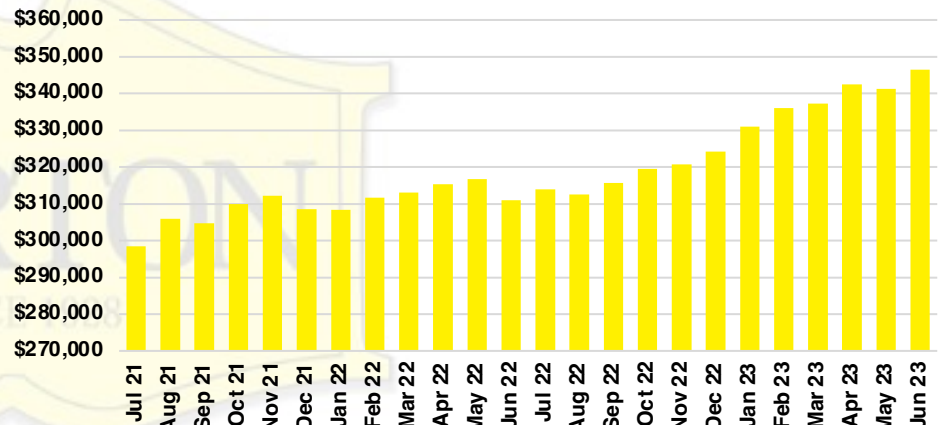

GWINNETT COUNTY INVENTORY BY PRICE POINT

HABERSHAM COUNTY QUICK N'DICATORS

HABERSHAM COUNTY SALES VOLUME VS SUPPLY

HABERSHAM COUNTY INVENTORY MONTHS OF SUPPLY

HABERSHAM COUNTY 12 MONTH AVERAGE SALES PRICE