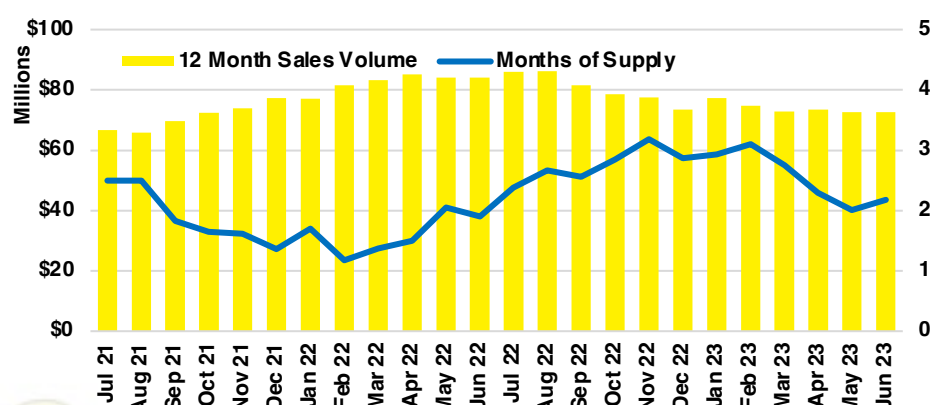

FRANKLIN COUNTY SALES VOLUME VS SUPPLY