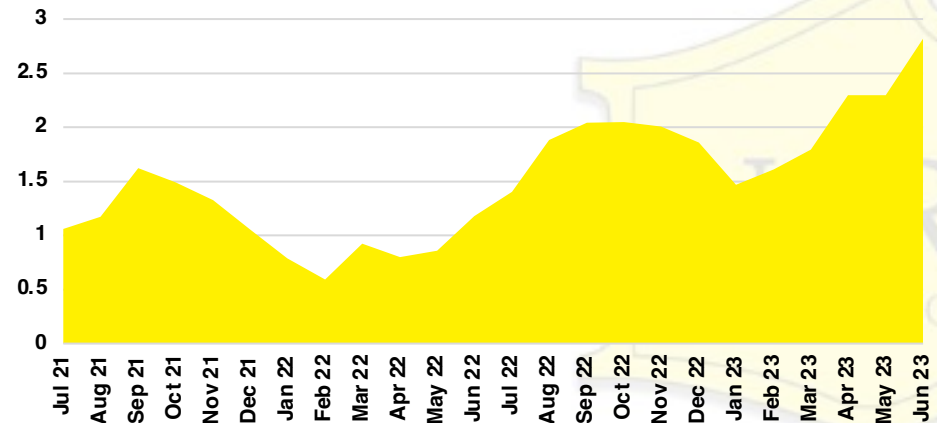

RABUN COUNTY SALES BY PRICE POINT

RABUN COUNTY INVENTORY BY PRICE POINT

STEPHENS COUNTY QUICK N'DICATORS

STEPHENS COUNTY SALES VOLUME VS SUPPLY

STEPHENS COUNTY INVENTORY MONTHS OF SUPPLY

STEPHENS COUNTY 12 MONTH AVERAGE SALES PRICE