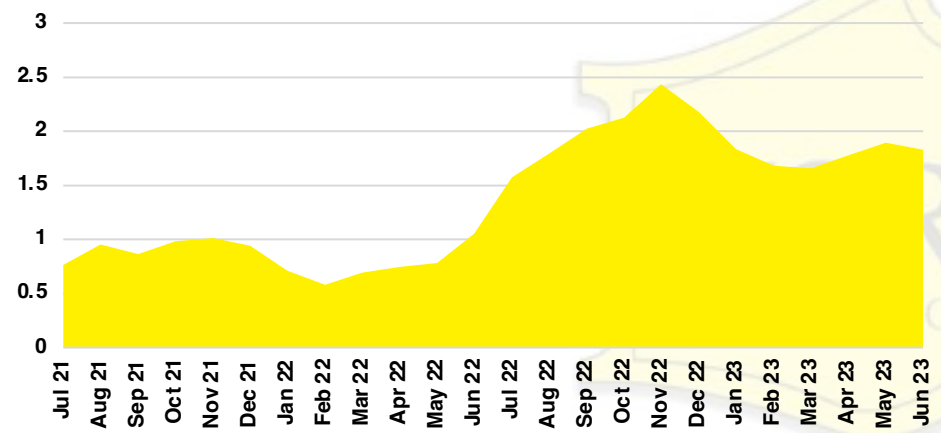

BANKS COUNTY INVENTORY BY PRICE POINT

BARROW COUNTY QUICK N'DICATORS

BARROW COUNTY SALES VOLUME VS SUPPLY

BARROW COUNTY INVENTORY MONTHS OF SUPPLY

BARROW COUNTY 12 MONTH AVERAGE SALES PRICE

BARROW COUNTY SALES BY PRICE POINT