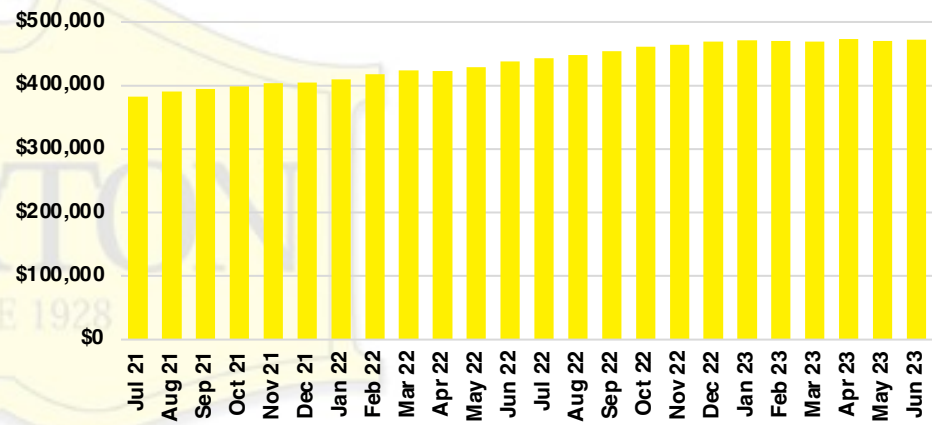

HABERSHAM COUNTY SALES BY PRICE POINT

HABERSHAM COUNTY INVENTORY BY PRICE POINT

HALL COUNTY QUICK N'DICATORS

HALL COUNTY SALES VOLUME VS SUPPLY

HALL COUNTY INVENTORY MONTHS OF SUPPLY

HALL COUNTY 12 MONTH AVERAGE SALES PRICE