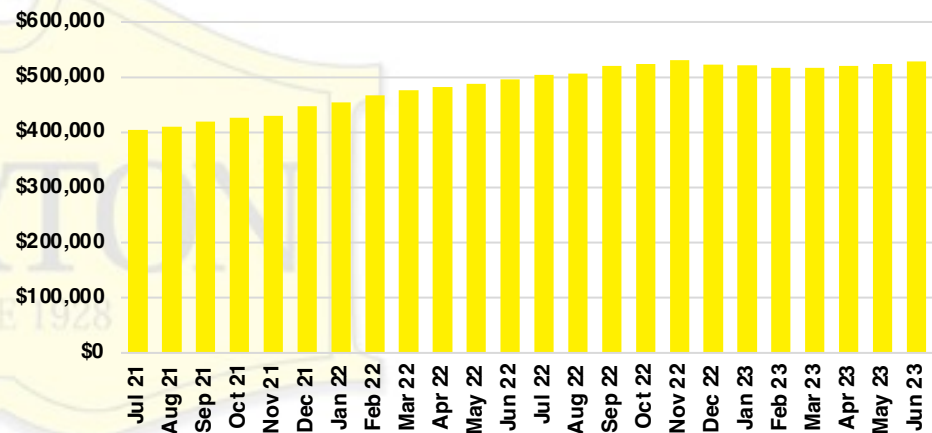

CHEROKEE COUNTY INVENTORY BY PRICE POINT

DAWSON COUNTY QUICK N'DICATORS

DAWSON COUNTY SALES VOLUME VS SUPPLY

DAWSON COUNTY INVENTORY MONTHS OF SUPPLY

DAWSON COUNTY 12 MONTH AVERAGE SALES PRICE

DAWSON COUNTY SALES BY PRICE POINT

DAWSON COUNTY INVENTORY BY PRICE POINT

FORSYTH COUNTY QUICK N'DICATORS

FORSYTH COUNTY SALES VOLUME VS SUPPLY

FORSYTH COUNTY INVENTORY MONTHS OF SUPPLY

FORSYTH COUNTY 12 MONTH AVERAGE SALES PRICE

FORSYTH COUNTY SALES BY PRICE POINT