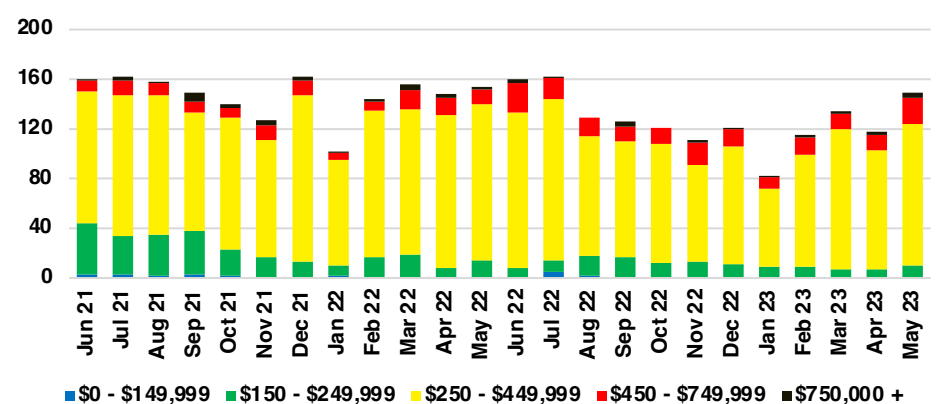

BANKS COUNTY INVENTORY BY PRICE POINT

BARROW COUNTY QUICK N'DICATORS

BARROW COUNTY SALES VOLUME VS SUPPLY

BARROW COUNTY INVENTORY MONTHS OF SUPPLY

BARROW COUNTY 12 MONTH AVERAGE SALES PRICE

BARROW COUNTY SALES BY PRICE POINT

BARROW COUNTY INVENTORY BY PRICE POINT

CHEROKEE COUNTY QUICK N'DICATORS

CHEROKEE COUNTY SALES VOLUME VS SUPPLY

CHEROKEE COUNTY INVENTORY MONTHS OF SUPPLY

CHEROKEE COUNTY 12 MONTH AVERAGE SALES PRICE

CHEROKEE COUNTY SALES BY PRICE POINT