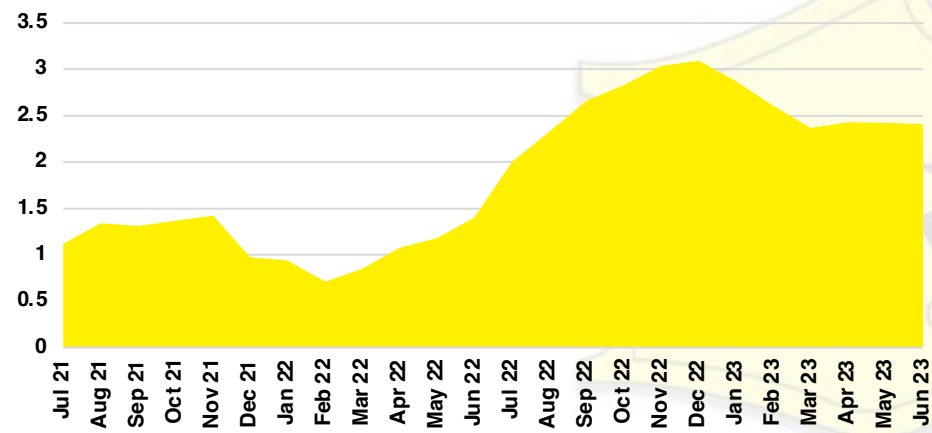

STEPHENS COUNTY SALES BY PRICE POINT

STEPHENS COUNTY INVENTORY BY PRICE POINT

WALTON COUNTY QUICK N' DICATORS

WALTON COUNTY SALES VOLUME VS SUPPLY

WALTON COUNTY INVENTORY MONTHS OF SUPPLY

WALTON COUNTY 12 MONTH AVERAGE SALES PRICE