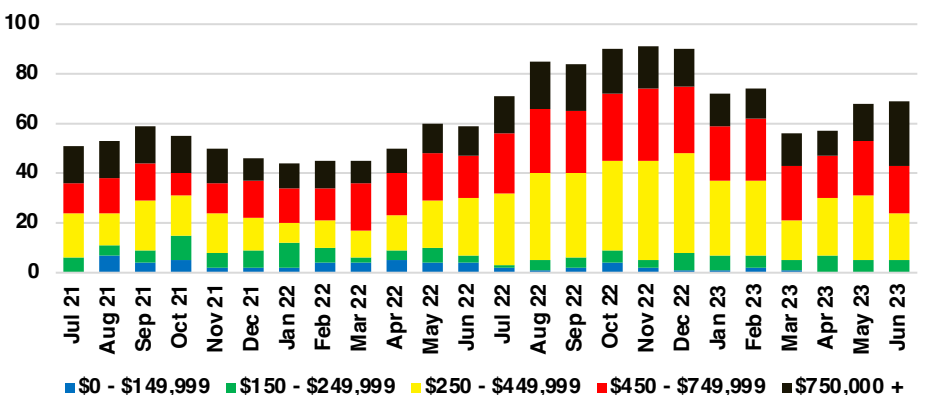

LUMPKIN COUNTY INVENTORY BY PRICE POINT