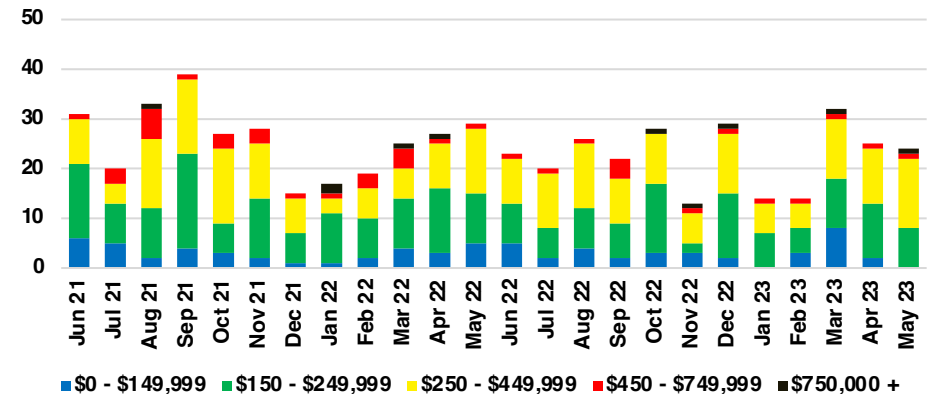

DAWSON COUNTY INVENTORY BY PRICE POINT

FORSYTH COUNTY QUICK N'DICATORS

FORSYTH COUNTY SALES VOLUME VS SUPPLY

FORSYTH COUNTY INVENTORY MONTHS OF SUPPLY

FORSYTH COUNTY 12 MONTH AVERAGE SALES PRICE

FORSYTH COUNTY SALES BY PRICE POINT

FORSYTH COUNTY INVENTORY BY PRICE POINT

FRANKLIN COUNTY QUICK N'DICATORS

FRANKLIN COUNTY SALES VOLUME VS SUPPLY

FRANKLIN COUNTY INVENTORY MONTHS OF SUPPLY

FRANKLIN COUNTY 12 MONTH AVERAGE SALES PRICE

FRANKLIN COUNTY SALES BY PRICE POINT