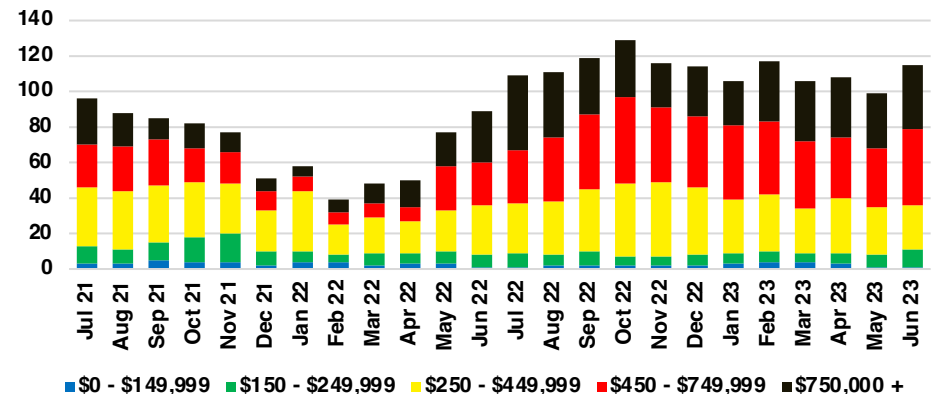

RABUN COUNTY INVENTORY BY PRICE POINT