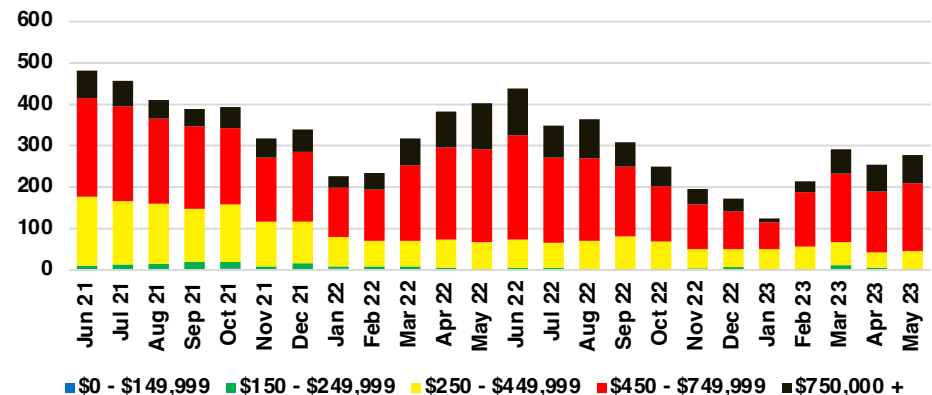

CHEROKEE COUNTY INVENTORY BY PRICE POINT

DAWSON COUNTY QUICK N'DICATORS

DAWSON COUNTY SALES VOLUME VS SUPPLY

DAWSON COUNTY INVENTORY MONTHS OF SUPPLY

DAWSON COUNTY 12 MONTH AVERAGE SALES PRICE

DAWSON COUNTY SALES BY PRICE POINT

DAWSON COUNTY INVENTORY BY PRICE POINT

FORSYTH COUNTY QUICK N'DICATORS

FORSYTH COUNTY SALES VOLUME VS SUPPLY

FORSYTH COUNTY INVENTORY MONTHS OF SUPPLY

FORSYTH COUNTY 12 MONTH AVERAGE SALES PRICE

FORSYTH COUNTY SALES BY PRICE POINT