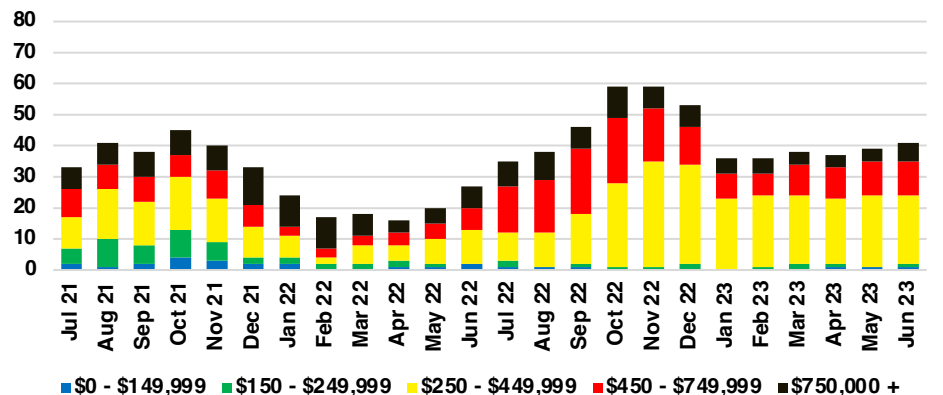

NORTH GEORGIA INVENTORY BY PRICE POINT

BANKS COUNTY QUICK N' DICATORS

BANKS COUNTY SALES VOLUME VS SUPPLY

BANKS COUNTY INVENTORY MONTHS OF SUPPLY

BANKS COUNTY 12 MONTH AVERAGE SALES PRICE

BANKS COUNTY SALES BY PRICE POINT

BANKS COUNTY INVENTORY BY PRICE POINT

BARROW COUNTY QUICK N'DICATORS

BARROW COUNTY SALES VOLUME VS SUPPLY

BARROW COUNTY INVENTORY MONTHS OF SUPPLY

BARROW COUNTY 12 MONTH AVERAGE SALES PRICE

BARROW COUNTY SALES BY PRICE POINT