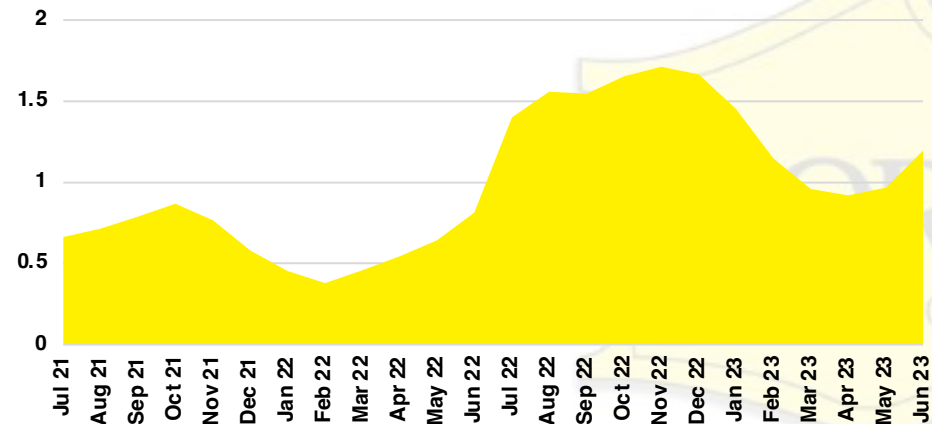

DAWSON COUNTY INVENTORY BY PRICE POINT

FORSYTH COUNTY QUICK N'DICATORS

FORSYTH COUNTY SALES VOLUME VS SUPPLY

FORSYTH COUNTY INVENTORY MONTHS OF SUPPLY

FORSYTH COUNTY 12 MONTH AVERAGE SALES PRICE

FORSYTH COUNTY SALES BY PRICE POINT