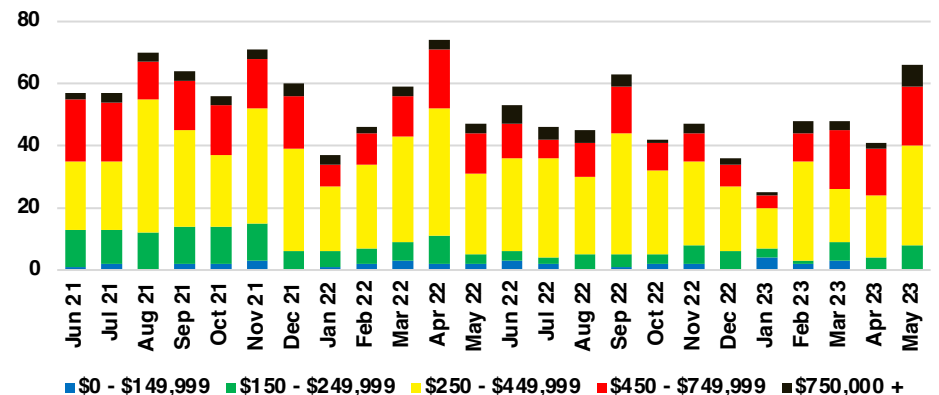

PICKENS COUNTY SALES BY PRICE POINT