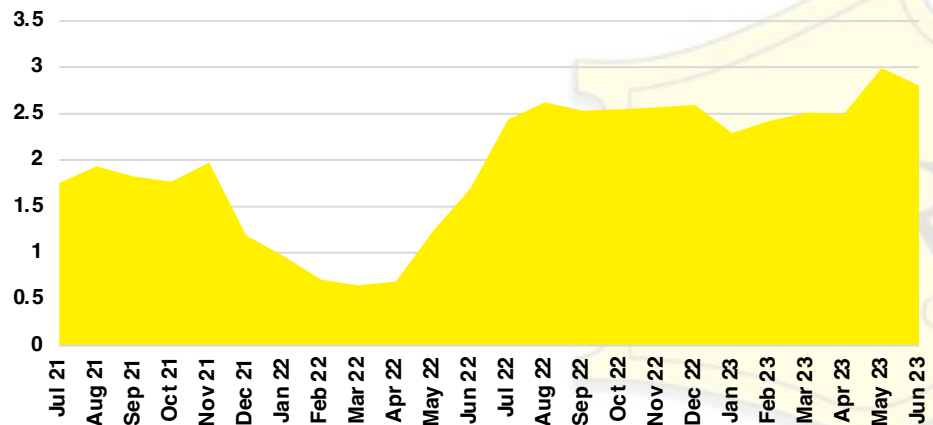

WALTON COUNTY SALES BY PRICE POINT

WALTON COUNTY INVENTORY BY PRICE POINT

WHITE COUNTY QUICK N' DICATORS

WHITE COUNTY SALES VOLUME VS SUPPLY

WHITE COUNTY INVENTORY MONTHS OF SUPPLY

WHITE COUNTY 12 MONTH AVERAGE SALES PRICE