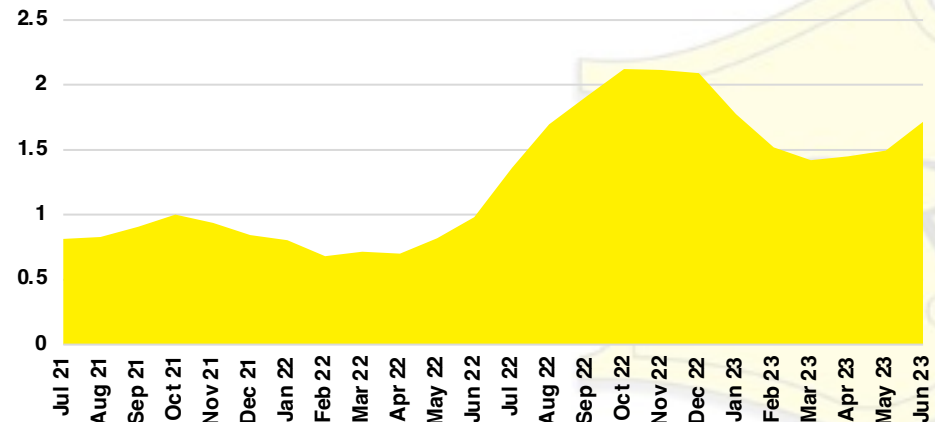

BARROW COUNTY INVENTORY BY PRICE POINT

CHEROKEE COUNTY QUICK N'DICATORS

CHEROKEE COUNTY SALES VOLUME VS SUPPLY

CHEROKEE COUNTY INVENTORY MONTHS OF SUPPLY

CHEROKEE COUNTY 12 MONTH AVERAGE SALES PRICE

CHEROKEE COUNTY SALES BY PRICE POINT