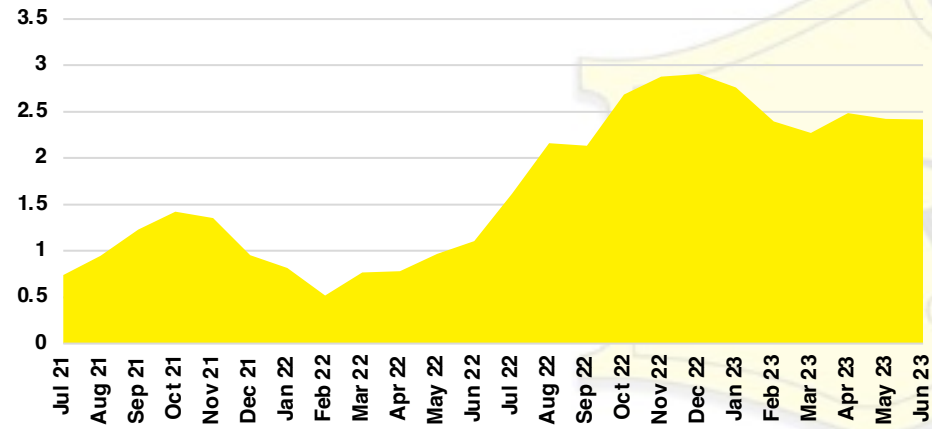

HALL COUNTY SALES BY PRICE POINT

HALL COUNTY INVENTORY BY PRICE POINT

JACKSON COUNTY QUICK N'DICATORS

JACKSON COUNTY SALES VOLUME VS SUPPLY

JACKSON COUNTY INVENTORY MONTHS OF SUPPLY

JACKSON COUNTY 12 MONTH AVERAGE SALES PRICE