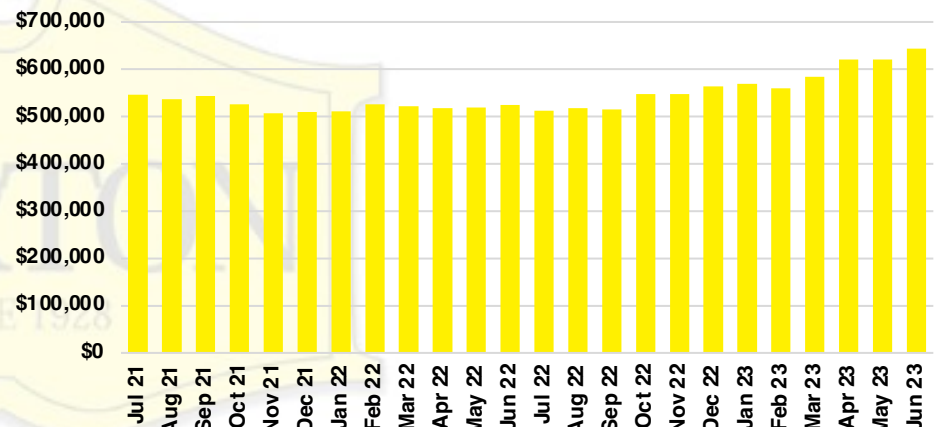

PICKENS COUNTY SALES BY PRICE POINT

PICKENS COUNTY INVENTORY BY PRICE POINT

RABUN COUNTY QUICK N'DICATORS

RABUN COUNTY SALES VOLUME VS SUPPLY

RABUN COUNTY INVENTORY MONTHS OF SUPPLY

RABUN COUNTY 12 MONTH AVERAGE SALES PRICE