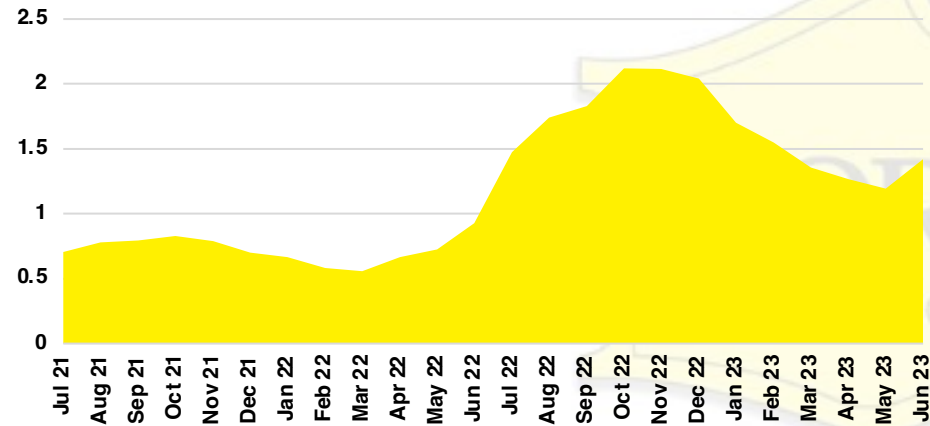

FRANKLIN COUNTY INVENTORY BY PRICE POINT

GWINNETT COUNTY QUICK N'DICATORS

GWINNETT COUNTY SALES VOLUME VS SUPPLY

GWINNETT COUNTY INVENTORY MONTHS OF SUPPLY

GWINNETT COUNTY 12 MONTH AVERAGE SALES PRICE

GWINNETT COUNTY SALES BY PRICE POINT