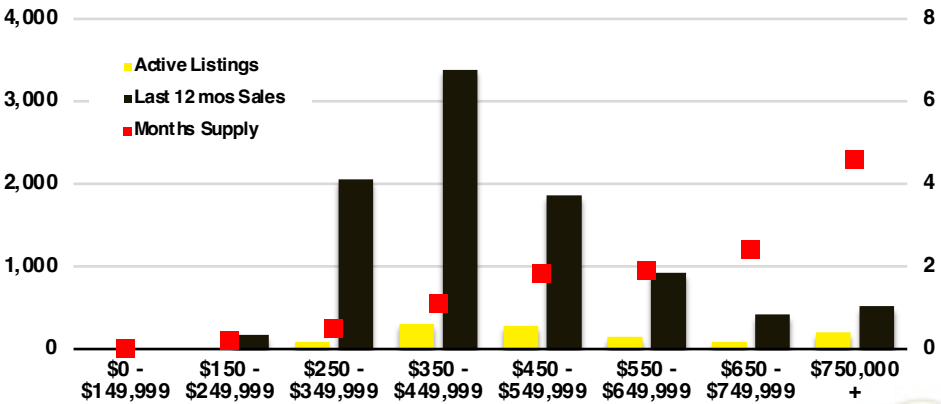

DAWSON COUNTY INVENTORY BY PRICE POINT

FORSYTH COUNTY QUICK N'DICATORS

FORSYTH COUNTY SALES VOLUME VS SUPPLY

FORSYTH COUNTY INVENTORY MONTHS OF SUPPLY

FORSYTH COUNTY 12 MONTH AVERAGE SALES PRICE

FORSYTH COUNTY SALES BY PRICE POINT

FORSYTH COUNTY INVENTORY BY PRICE POINT

FRANKLIN COUNTY QUICK N'DICATORS

FRANKLIN COUNTY SALES VOLUME VS SUPPLY

FRANKLIN COUNTY INVENTORY MONTHS OF SUPPLY

FRANKLIN COUNTY 12 MONTH AVERAGE SALES PRICE

FRANKLIN COUNTY SALES BY PRICE POINT

FRANKLIN COUNTY INVENTORY BY PRICE POINT

GWINNETT COUNTY QUICK N'DICATORS

GWINNETT COUNTY SALES VOLUME VS SUPPLY

GWINNETT COUNTY INVENTORY MONTHS OF SUPPLY

GWINNETT COUNTY 12 MONTH AVERAGE SALES PRICE

GWINNETT COUNTY SALES BY PRICE POINT