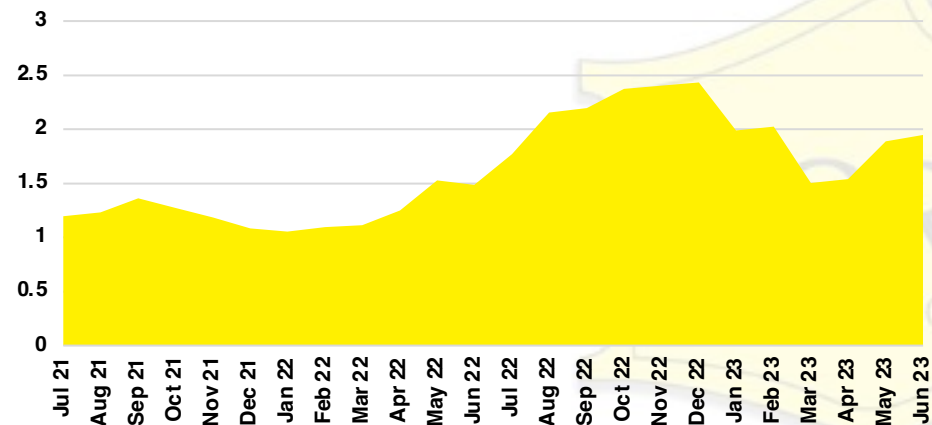

JACKSON COUNTY SALES BY PRICE POINT

JACKSON COUNTY INVENTORY BY PRICE POINT

LUMPKIN COUNTY QUICK N'DICATORS

LUMPKIN COUNTY SALES VOLUME VS SUPPLY

LUMPKIN COUNTY INVENTORY MONTHS OF SUPPLY

LUMPKIN COUNTY 12 MONTH AVERAGE SALES PRICE