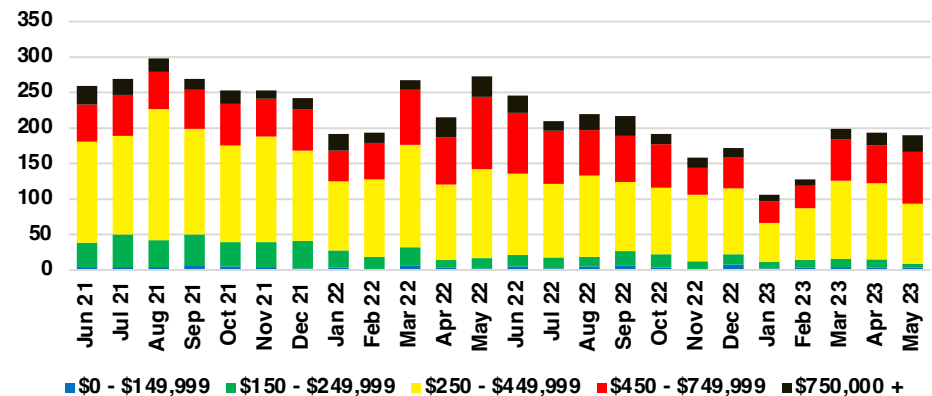

HALL COUNTY SALES BY PRICE POINT