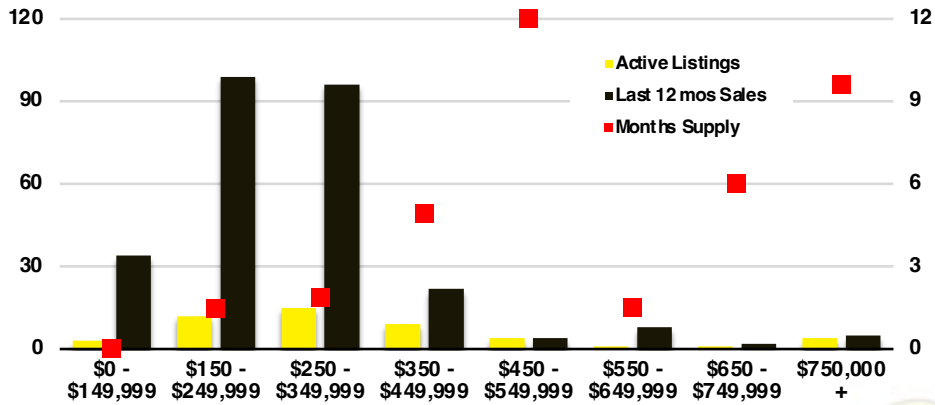

CHEROKEE COUNTY INVENTORY BY PRICE POINT

DAWSON COUNTY QUICK N'DICATORS

DAWSON COUNTY SALES VOLUME VS SUPPLY

DAWSON COUNTY INVENTORY MONTHS OF SUPPLY

DAWSON COUNTY 12 MONTH AVERAGE SALES PRICE

DAWSON COUNTY SALES BY PRICE POINT

DAWSON COUNTY INVENTORY BY PRICE POINT

FORSYTH COUNTY QUICK N'DICATORS

FORSYTH COUNTY SALES VOLUME VS SUPPLY

FORSYTH COUNTY INVENTORY MONTHS OF SUPPLY

FORSYTH COUNTY 12 MONTH AVERAGE SALES PRICE

FORSYTH COUNTY SALES BY PRICE POINT

FORSYTH COUNTY INVENTORY BY PRICE POINT

FRANKLIN COUNTY QUICK N'DICATORS

FRANKLIN COUNTY SALES VOLUME VS SUPPLY

FRANKLIN COUNTY INVENTORY MONTHS OF SUPPLY

FRANKLIN COUNTY 12 MONTH AVERAGE SALES PRICE

FRANKLIN COUNTY SALES BY PRICE POINT