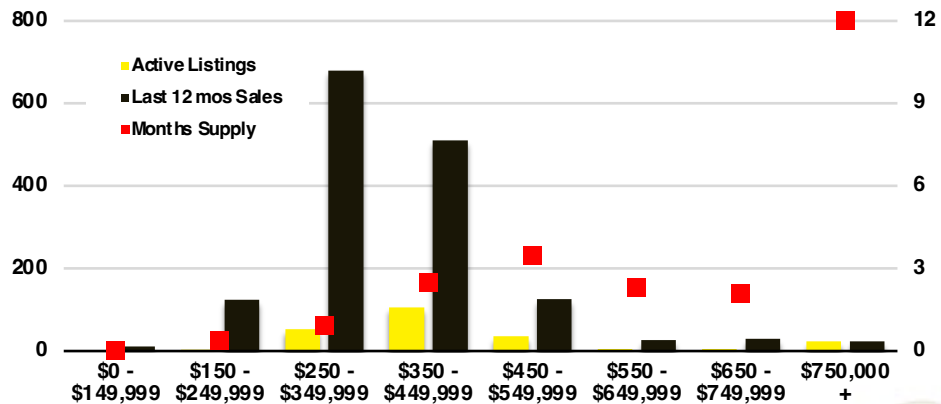

NORTH GEORGIA INVENTORY BY PRICE POINT

BANKS COUNTY QUICK N' DICATORS

BANKS COUNTY SALES VOLUME VS SUPPLY

BANKS COUNTY INVENTORY MONTHS OF SUPPLY

BANKS COUNTY 12 MONTH AVERAGE SALES PRICE

BANKS COUNTY SALES BY PRICE POINT

BANKS COUNTY INVENTORY BY PRICE POINT

BARROW COUNTY QUICK N'DICATORS

BARROW COUNTY SALES VOLUME VS SUPPLY

BARROW COUNTY INVENTORY MONTHS OF SUPPLY

BARROW COUNTY 12 MONTH AVERAGE SALES PRICE

BARROW COUNTY SALES BY PRICE POINT

WALTON COUNTY SALES BY PRICE POINT

WALTON COUNTY INVENTORY BY PRICE POINT

WHITE COUNTY QUICK N' DICATORS

WHITE COUNTY SALES VOLUME VS SUPPLY

WHITE COUNTY INVENTORY MONTHS OF SUPPLY

WHITE COUNTY 12 MONTH AVERAGE SALES PRICE