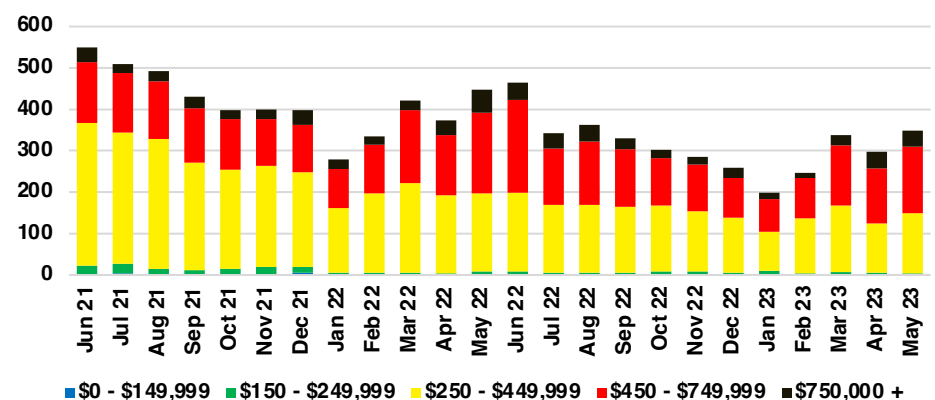

BANKS COUNTY INVENTORY BY PRICE POINT

BARROW COUNTY QUICK N'DICATORS

BARROW COUNTY SALES VOLUME VS SUPPLY

BARROW COUNTY INVENTORY MONTHS OF SUPPLY

BARROW COUNTY 12 MONTH AVERAGE SALES PRICE

BARROW COUNTY SALES BY PRICE POINT

BARROW COUNTY INVENTORY BY PRICE POINT

CHEROKEE COUNTY QUICK N'DICATORS

CHEROKEE COUNTY SALES VOLUME VS SUPPLY

CHEROKEE COUNTY INVENTORY MONTHS OF SUPPLY

CHEROKEE COUNTY 12 MONTH AVERAGE SALES PRICE

CHEROKEE COUNTY SALES BY PRICE POINT

CHEROKEE COUNTY INVENTORY BY PRICE POINT

DAWSON COUNTY QUICK N'DICATORS

DAWSON COUNTY SALES VOLUME VS SUPPLY

DAWSON COUNTY INVENTORY MONTHS OF SUPPLY

DAWSON COUNTY 12 MONTH AVERAGE SALES PRICE

DAWSON COUNTY SALES BY PRICE POINT