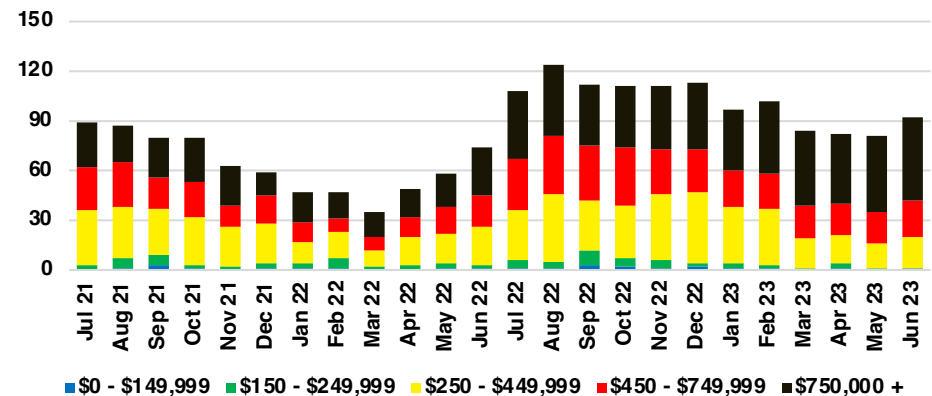

BARROW COUNTY INVENTORY BY PRICE POINT

CHEROKEE COUNTY QUICK N'DICATORS

CHEROKEE COUNTY SALES VOLUME VS SUPPLY

CHEROKEE COUNTY INVENTORY MONTHS OF SUPPLY

CHEROKEE COUNTY 12 MONTH AVERAGE SALES PRICE

CHEROKEE COUNTY SALES BY PRICE POINT

CHEROKEE COUNTY INVENTORY BY PRICE POINT

DAWSON COUNTY QUICK N'DICATORS

DAWSON COUNTY SALES VOLUME VS SUPPLY

DAWSON COUNTY INVENTORY MONTHS OF SUPPLY

DAWSON COUNTY 12 MONTH AVERAGE SALES PRICE

DAWSON COUNTY SALES BY PRICE POINT

DAWSON COUNTY INVENTORY BY PRICE POINT

FORSYTH COUNTY QUICK N'DICATORS

FORSYTH COUNTY SALES VOLUME VS SUPPLY

FORSYTH COUNTY INVENTORY MONTHS OF SUPPLY

FORSYTH COUNTY 12 MONTH AVERAGE SALES PRICE

FORSYTH COUNTY SALES BY PRICE POINT