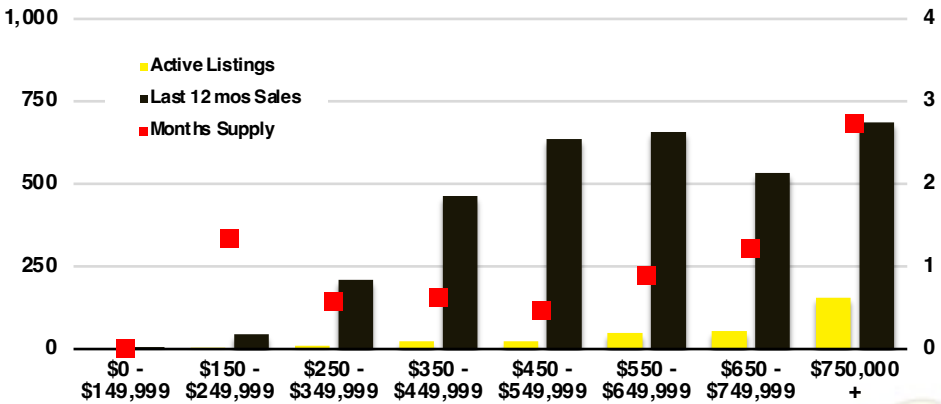

BARROW COUNTY INVENTORY BY PRICE POINT

CHEROKEE COUNTY QUICK N'DICATORS

CHEROKEE COUNTY SALES VOLUME VS SUPPLY

CHEROKEE COUNTY INVENTORY MONTHS OF SUPPLY

CHEROKEE COUNTY 12 MONTH AVERAGE SALES PRICE

CHEROKEE COUNTY SALES BY PRICE POINT

CHEROKEE COUNTY INVENTORY BY PRICE POINT

DAWSON COUNTY QUICK N'DICATORS

DAWSON COUNTY SALES VOLUME VS SUPPLY

DAWSON COUNTY INVENTORY MONTHS OF SUPPLY

DAWSON COUNTY 12 MONTH AVERAGE SALES PRICE

DAWSON COUNTY SALES BY PRICE POINT

DAWSON COUNTY INVENTORY BY PRICE POINT

FORSYTH COUNTY QUICK N'DICATORS

FORSYTH COUNTY SALES VOLUME VS SUPPLY

FORSYTH COUNTY INVENTORY MONTHS OF SUPPLY

FORSYTH COUNTY 12 MONTH AVERAGE SALES PRICE

FORSYTH COUNTY SALES BY PRICE POINT