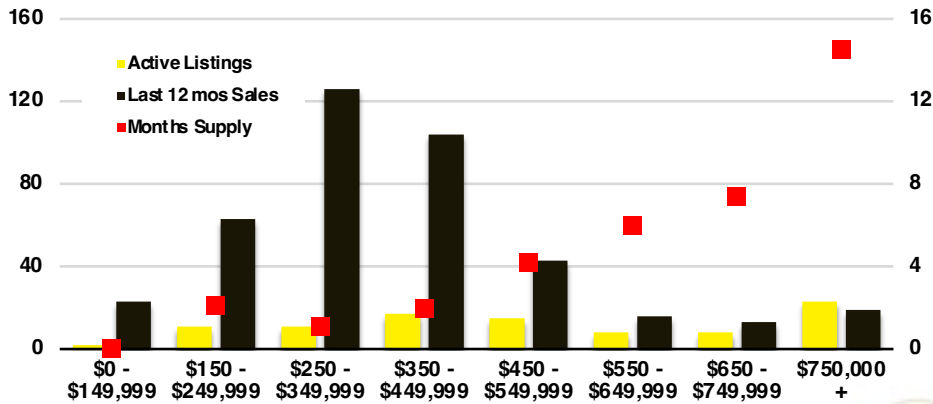

RABUN COUNTY SALES BY PRICE POINT

RABUN COUNTY INVENTORY BY PRICE POINT

STEPHENS COUNTY QUICK N'DICATORS

STEPHENS COUNTY SALES VOLUME VS SUPPLY

STEPHENS COUNTY INVENTORY MONTHS OF SUPPLY

STEPHENS COUNTY 12 MONTH AVERAGE SALES PRICE

STEPHENS COUNTY SALES BY PRICE POINT

STEPHENS COUNTY INVENTORY BY PRICE POINT

WALTON COUNTY QUICK N' DICATORS

WALTON COUNTY SALES VOLUME VS SUPPLY

WALTON COUNTY INVENTORY MONTHS OF SUPPLY

WALTON COUNTY 12 MONTH AVERAGE SALES PRICE

WALTON COUNTY SALES BY PRICE POINT

WALTON COUNTY INVENTORY BY PRICE POINT

WHITE COUNTY QUICK N' DICATORS

WHITE COUNTY SALES VOLUME VS SUPPLY

WHITE COUNTY INVENTORY MONTHS OF SUPPLY

WHITE COUNTY 12 MONTH AVERAGE SALES PRICE