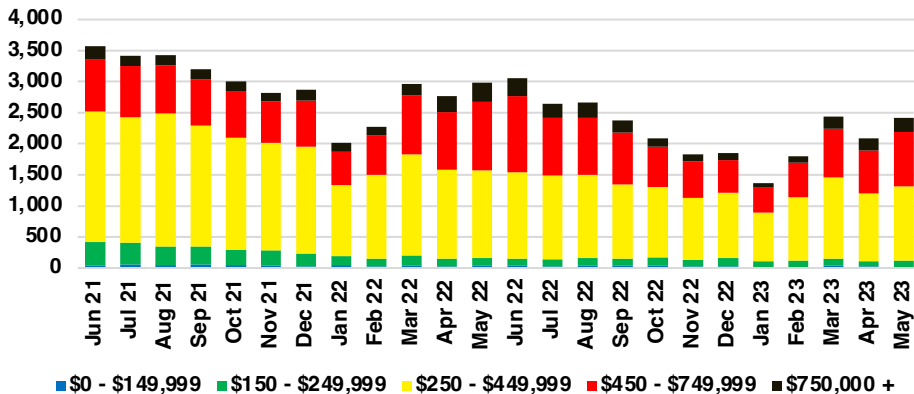

NORTH GEORGIA DEEP DIVE MARKET DATA

June 2023

June
2023

DEEP DIVE

NORTH GEORGIA QUICK N' DICATORS

NORTH GEORGIA INVENTORY MONTHS OF SUPPLY

NORTH GEORGIA SALES VOLUME VS SUPPLY

NORTH GEORGIA SALES BY PRICE POINT