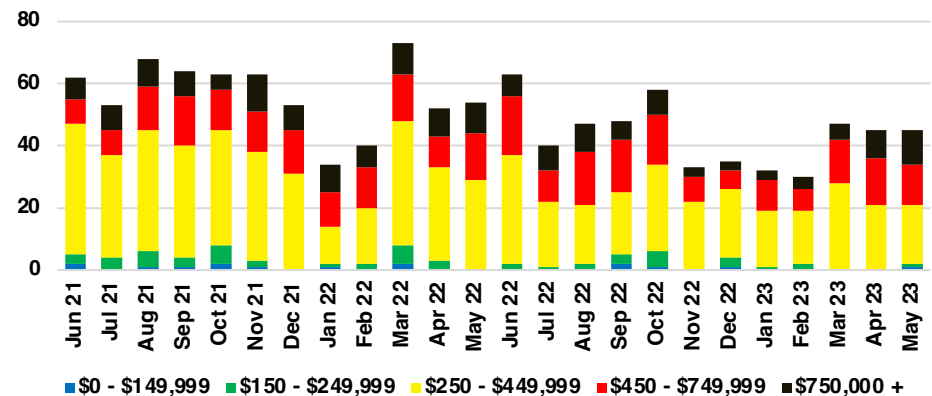

BARROW COUNTY INVENTORY BY PRICE POINT

CHEROKEE COUNTY QUICK N'DICATORS

CHEROKEE COUNTY SALES VOLUME VS SUPPLY

CHEROKEE COUNTY INVENTORY MONTHS OF SUPPLY

CHEROKEE COUNTY 12 MONTH AVERAGE SALES PRICE

CHEROKEE COUNTY SALES BY PRICE POINT

CHEROKEE COUNTY INVENTORY BY PRICE POINT

DAWSON COUNTY QUICK N'DICATORS

DAWSON COUNTY SALES VOLUME VS SUPPLY

DAWSON COUNTY INVENTORY MONTHS OF SUPPLY

DAWSON COUNTY 12 MONTH AVERAGE SALES PRICE

DAWSON COUNTY SALES BY PRICE POINT

DAWSON COUNTY INVENTORY BY PRICE POINT

FORSYTH COUNTY QUICK N'DICATORS

FORSYTH COUNTY SALES VOLUME VS SUPPLY

FORSYTH COUNTY INVENTORY MONTHS OF SUPPLY

FORSYTH COUNTY 12 MONTH AVERAGE SALES PRICE

FORSYTH COUNTY SALES BY PRICE POINT