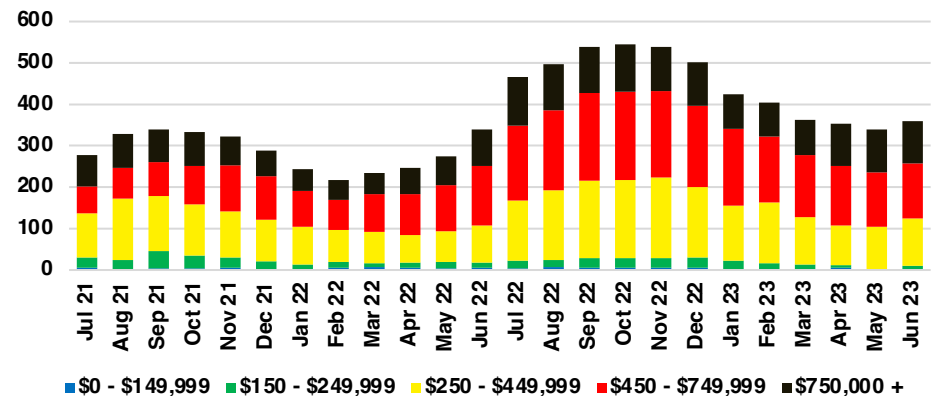

HALL COUNTY INVENTORY BY PRICE POINT