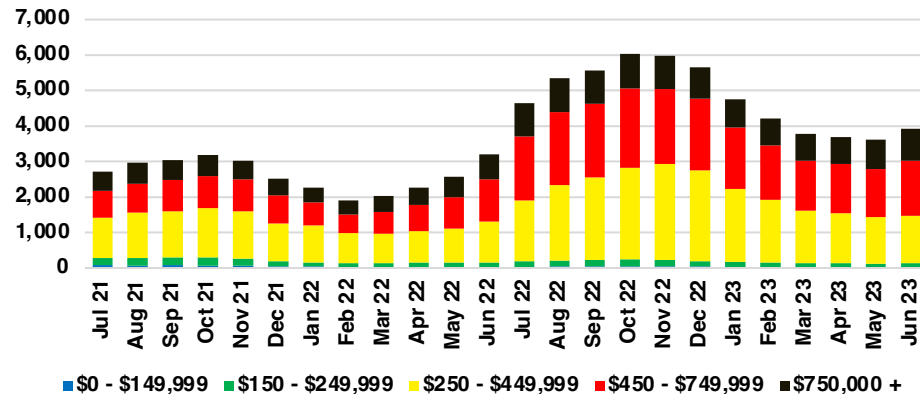

NORTH GEORGIA INVENTORY BY PRICE POINT