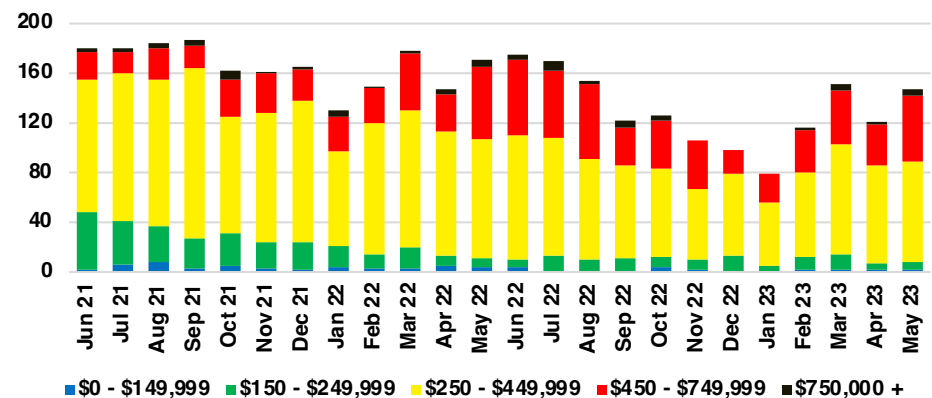

STEPHENS COUNTY SALES BY PRICE POINT

STEPHENS COUNTY INVENTORY BY PRICE POINT

WALTON COUNTY QUICK N' DICATORS

WALTON COUNTY SALES VOLUME VS SUPPLY

WALTON COUNTY INVENTORY MONTHS OF SUPPLY

WALTON COUNTY 12 MONTH AVERAGE SALES PRICE

WALTON COUNTY SALES BY PRICE POINT

WALTON COUNTY INVENTORY BY PRICE POINT

WHITE COUNTY QUICK N' DICATORS

WHITE COUNTY SALES VOLUME VS SUPPLY

WHITE COUNTY INVENTORY MONTHS OF SUPPLY

WHITE COUNTY 12 MONTH AVERAGE SALES PRICE