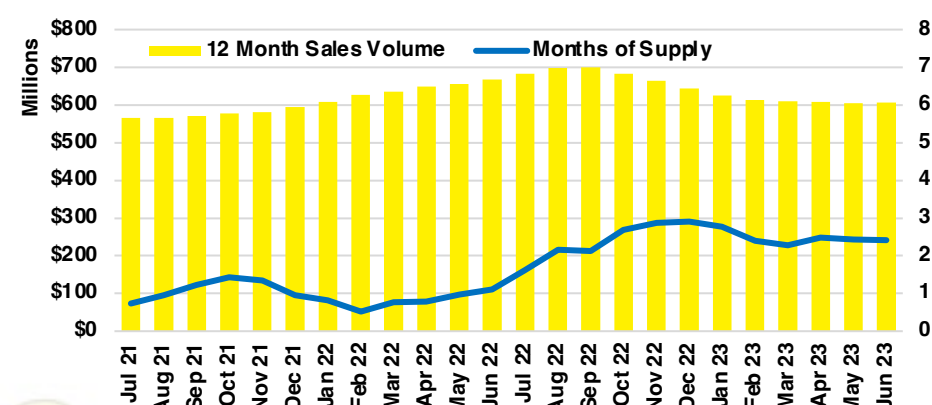

HALL COUNTY SALES BY PRICE POINT

HALL COUNTY INVENTORY BY PRICE POINT

JACKSON COUNTY QUICK N'DICATORS

JACKSON COUNTY SALES VOLUME VS SUPPLY

JACKSON COUNTY INVENTORY MONTHS OF SUPPLY

JACKSON COUNTY 12 MONTH AVERAGE SALES PRICE