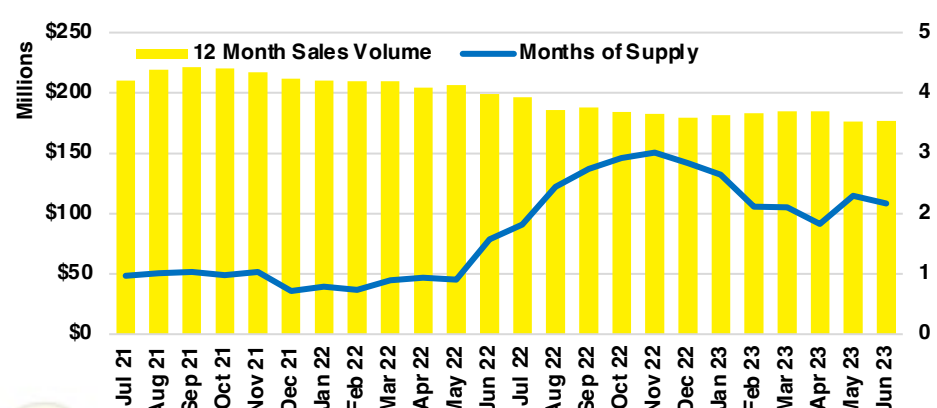

HABERSHAM COUNTY SALES VOLUME VS SUPPLY