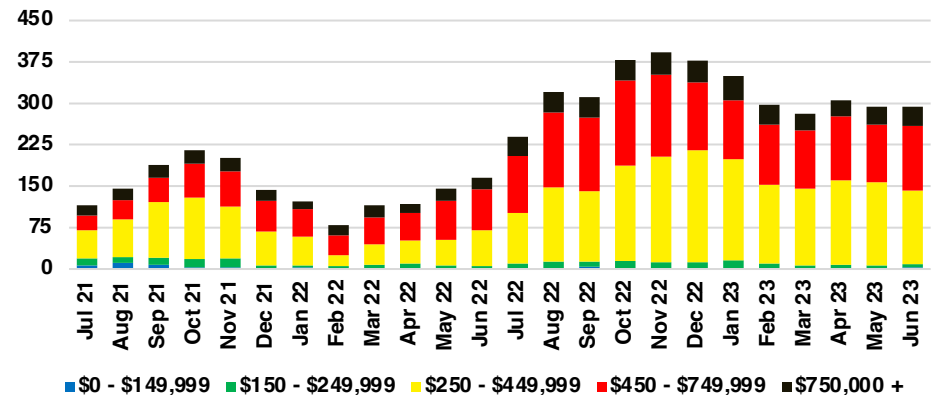

JACKSON COUNTY INVENTORY BY PRICE POINT