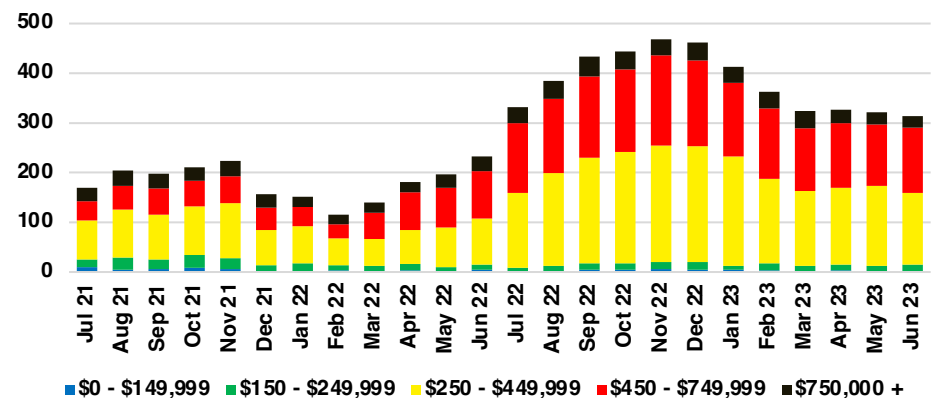

STEPHENS COUNTY SALES BY PRICE POINT

STEPHENS COUNTY INVENTORY BY PRICE POINT

WALTON COUNTY QUICK N' DICATORS

WALTON COUNTY SALES VOLUME VS SUPPLY

WALTON COUNTY INVENTORY MONTHS OF SUPPLY

WALTON COUNTY 12 MONTH AVERAGE SALES PRICE

WALTON COUNTY SALES BY PRICE POINT

WALTON COUNTY INVENTORY BY PRICE POINT

WHITE COUNTY QUICK N' DICATORS

WHITE COUNTY SALES VOLUME VS SUPPLY

WHITE COUNTY INVENTORY MONTHS OF SUPPLY

WHITE COUNTY 12 MONTH AVERAGE SALES PRICE