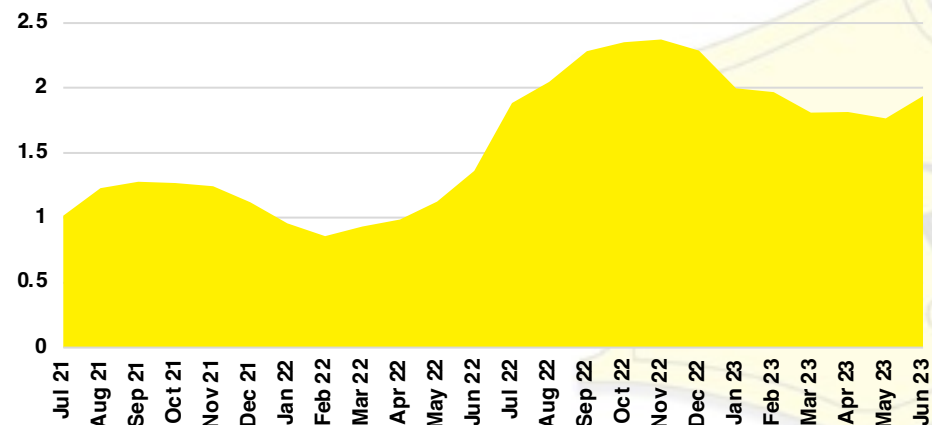

HABERSHAM COUNTY SALES BY PRICE POINT

HABERSHAM COUNTY INVENTORY BY PRICE POINT

HALL COUNTY QUICK N'DICATORS

HALL COUNTY SALES VOLUME VS SUPPLY

HALL COUNTY INVENTORY MONTHS OF SUPPLY

HALL COUNTY 12 MONTH AVERAGE SALES PRICE