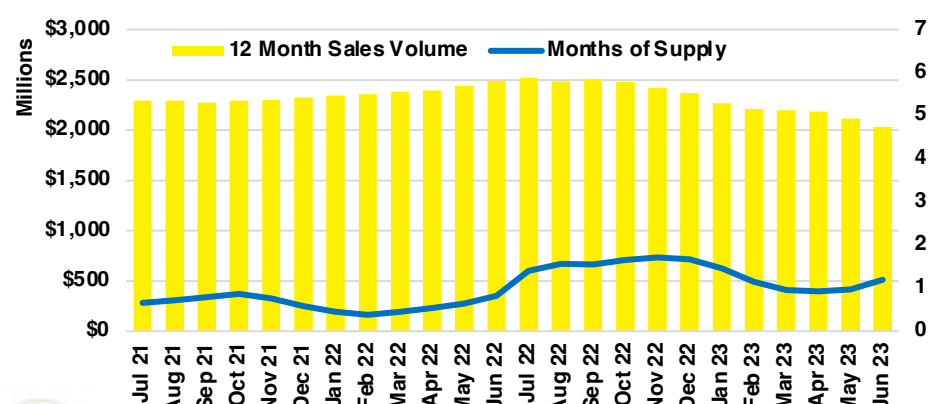

CHEROKEE COUNTY INVENTORY BY PRICE POINT

DAWSON COUNTY QUICK N'DICATORS

DAWSON COUNTY SALES VOLUME VS SUPPLY

DAWSON COUNTY INVENTORY MONTHS OF SUPPLY

DAWSON COUNTY 12 MONTH AVERAGE SALES PRICE

DAWSON COUNTY SALES BY PRICE POINT

DAWSON COUNTY INVENTORY BY PRICE POINT

FORSYTH COUNTY QUICK N'DICATORS

FORSYTH COUNTY SALES VOLUME VS SUPPLY

FORSYTH COUNTY INVENTORY MONTHS OF SUPPLY

FORSYTH COUNTY 12 MONTH AVERAGE SALES PRICE

FORSYTH COUNTY SALES BY PRICE POINT