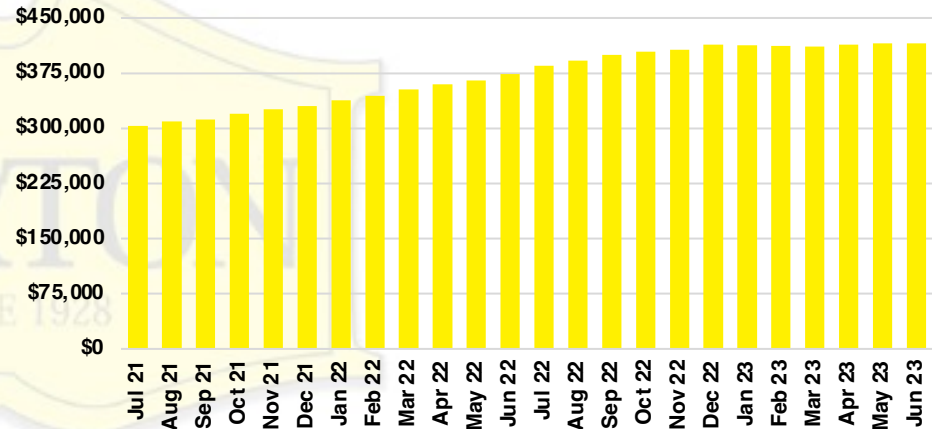

HALL COUNTY SALES BY PRICE POINT

HALL COUNTY INVENTORY BY PRICE POINT

JACKSON COUNTY QUICK N'DICATORS

JACKSON COUNTY SALES VOLUME VS SUPPLY

JACKSON COUNTY INVENTORY MONTHS OF SUPPLY

JACKSON COUNTY 12 MONTH AVERAGE SALES PRICE