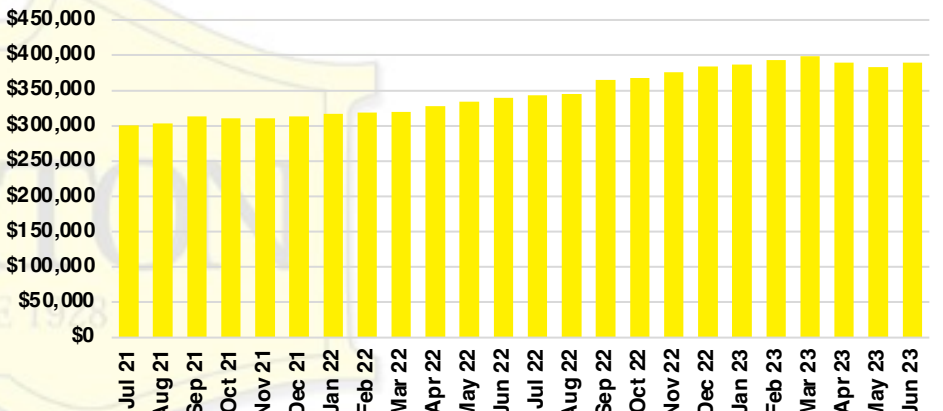

NORTH GEORGIA INVENTORY BY PRICE POINT

BANKS COUNTY QUICK N' DICATORS

BANKS COUNTY SALES VOLUME VS SUPPLY

BANKS COUNTY INVENTORY MONTHS OF SUPPLY

BANKS COUNTY 12 MONTH AVERAGE SALES PRICE

BANKS COUNTY SALES BY PRICE POINT

BANKS COUNTY INVENTORY BY PRICE POINT

BARROW COUNTY QUICK N'DICATORS

BARROW COUNTY SALES VOLUME VS SUPPLY

BARROW COUNTY INVENTORY MONTHS OF SUPPLY

BARROW COUNTY 12 MONTH AVERAGE SALES PRICE

BARROW COUNTY SALES BY PRICE POINT