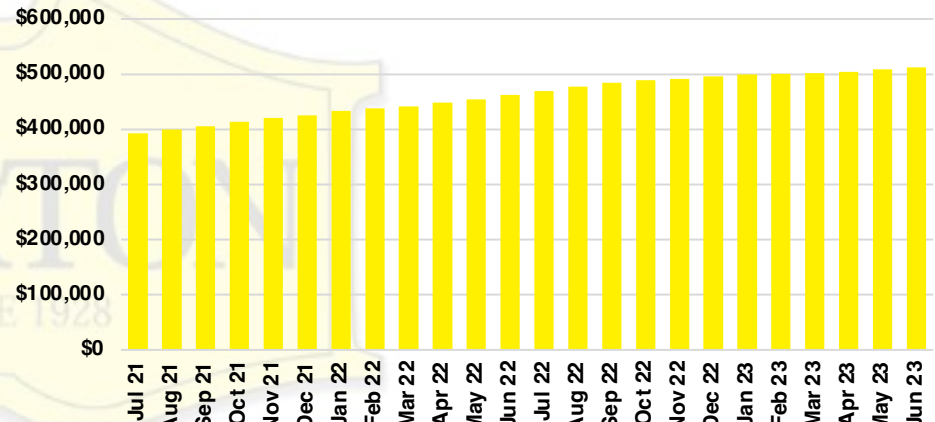

BANKS COUNTY INVENTORY BY PRICE POINT

BARROW COUNTY QUICK N'DICATORS

BARROW COUNTY SALES VOLUME VS SUPPLY

BARROW COUNTY INVENTORY MONTHS OF SUPPLY

BARROW COUNTY 12 MONTH AVERAGE SALES PRICE

BARROW COUNTY SALES BY PRICE POINT

BARROW COUNTY INVENTORY BY PRICE POINT

CHEROKEE COUNTY QUICK N'DICATORS

CHEROKEE COUNTY SALES VOLUME VS SUPPLY

CHEROKEE COUNTY INVENTORY MONTHS OF SUPPLY

CHEROKEE COUNTY 12 MONTH AVERAGE SALES PRICE

CHEROKEE COUNTY SALES BY PRICE POINT