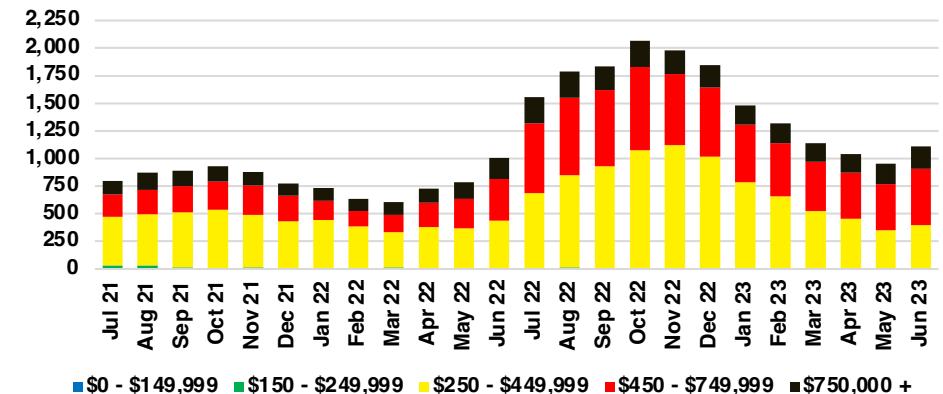

GWINNETT COUNTY INVENTORY BY PRICE POINT