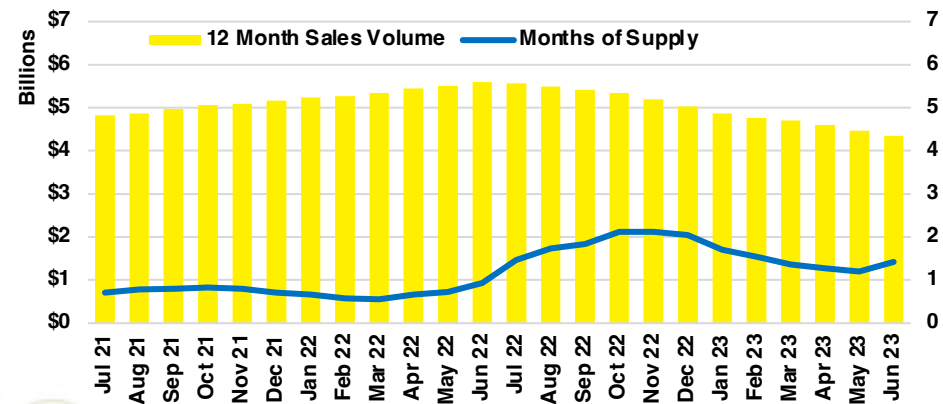

GWINNETT COUNTY SALES VOLUME VS SUPPLY