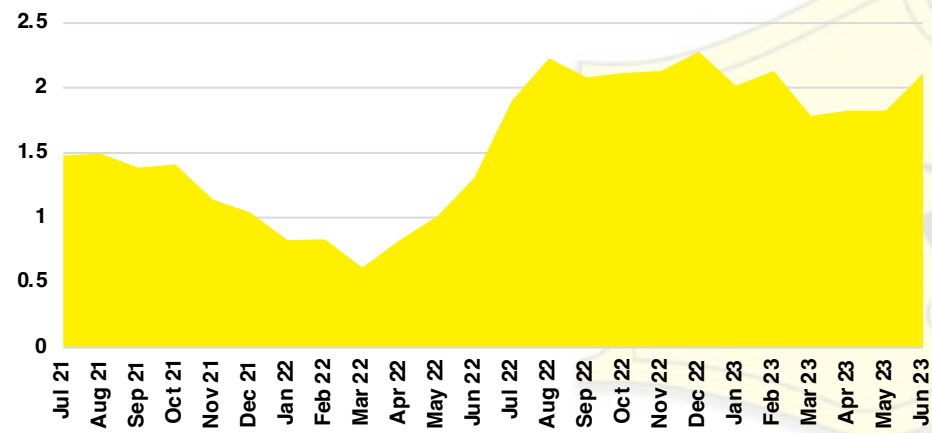

CHEROKEE COUNTY INVENTORY BY PRICE POINT

DAWSON COUNTY QUICK N'DICATORS

DAWSON COUNTY SALES VOLUME VS SUPPLY

DAWSON COUNTY INVENTORY MONTHS OF SUPPLY

DAWSON COUNTY 12 MONTH AVERAGE SALES PRICE

DAWSON COUNTY SALES BY PRICE POINT