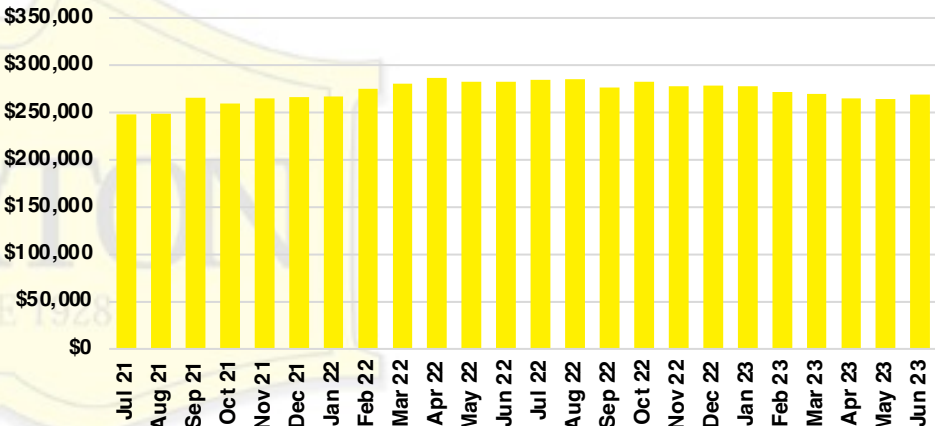

FORSYTH COUNTY INVENTORY BY PRICE POINT

FRANKLIN COUNTY QUICK N'DICATORS

FRANKLIN COUNTY SALES VOLUME VS SUPPLY

FRANKLIN COUNTY INVENTORY MONTHS OF SUPPLY

FRANKLIN COUNTY 12 MONTH AVERAGE SALES PRICE

FRANKLIN COUNTY SALES BY PRICE POINT