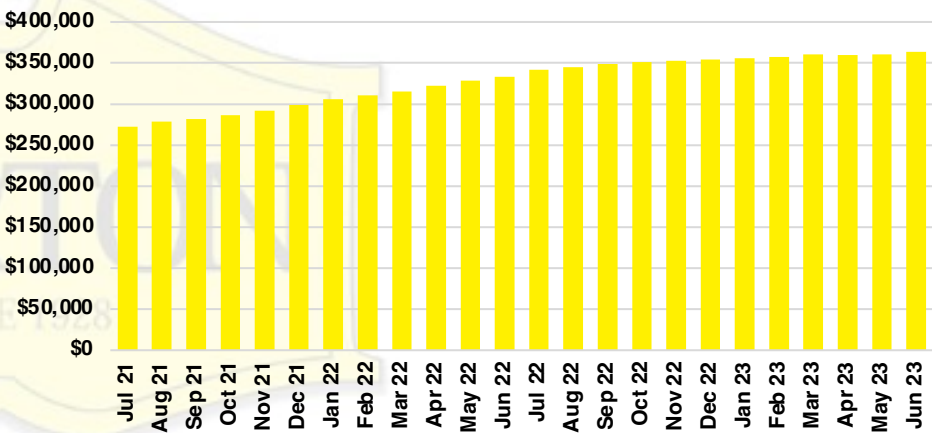

BANKS COUNTY INVENTORY BY PRICE POINT

BARROW COUNTY QUICK N'DICATORS

BARROW COUNTY SALES VOLUME VS SUPPLY

BARROW COUNTY INVENTORY MONTHS OF SUPPLY

BARROW COUNTY 12 MONTH AVERAGE SALES PRICE

BARROW COUNTY SALES BY PRICE POINT

BARROW COUNTY INVENTORY BY PRICE POINT

CHEROKEE COUNTY QUICK N'DICATORS

CHEROKEE COUNTY SALES VOLUME VS SUPPLY

CHEROKEE COUNTY INVENTORY MONTHS OF SUPPLY

CHEROKEE COUNTY 12 MONTH AVERAGE SALES PRICE

CHEROKEE COUNTY SALES BY PRICE POINT