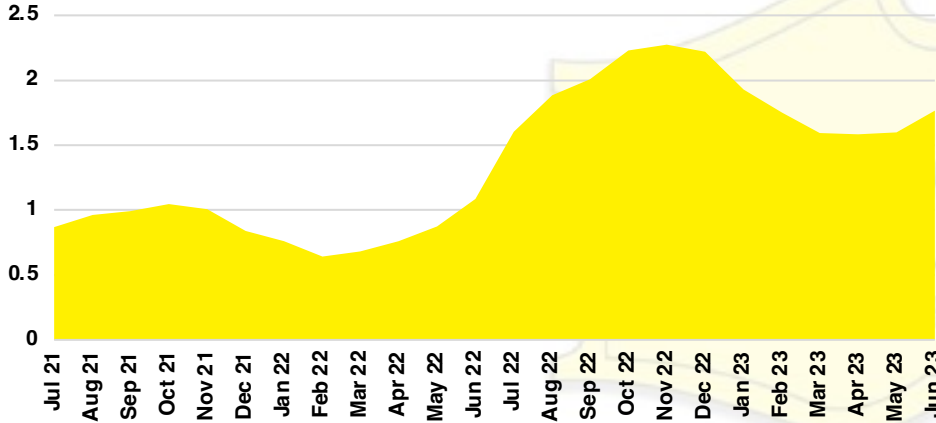

NORTH GEORGIA DEEP DIVE MARKET DATA

June 2023

June
2023

DEEP DIVE

NORTH GEORGIA QUICK N' DICATORS

NORTH GEORGIA INVENTORY MONTHS OF SUPPLY

NORTH GEORGIA SALES VOLUME VS SUPPLY

NORTH GEORGIA SALES BY PRICE POINT