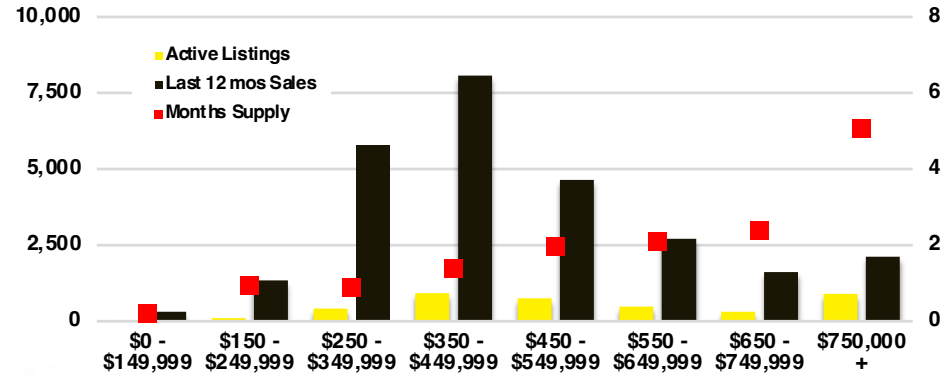

NORTH GEORGIA DEEP DIVE MARKET DATA

June 2023

June
2023

DEEP DIVE

NORTH GEORGIA QUICK N' DICATORS

NORTH GEORGIA INVENTORY MONTHS OF SUPPLY

NORTH GEORGIA SALES VOLUME VS SUPPLY

NORTH GEORGIA SALES BY PRICE POINT

WALTON COUNTY SALES BY PRICE POINT

WALTON COUNTY INVENTORY BY PRICE POINT

WHITE COUNTY QUICK N' DICATORS

WHITE COUNTY SALES VOLUME VS SUPPLY

WHITE COUNTY INVENTORY MONTHS OF SUPPLY

WHITE COUNTY 12 MONTH AVERAGE SALES PRICE