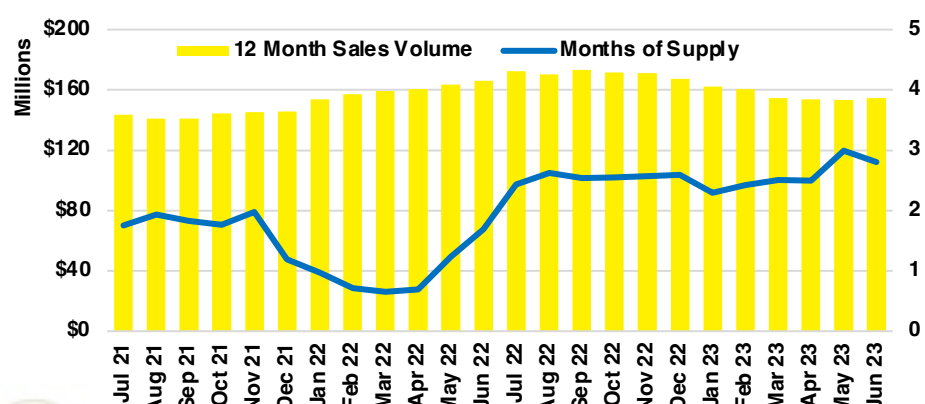

WALTON COUNTY SALES BY PRICE POINT

WALTON COUNTY INVENTORY BY PRICE POINT

WHITE COUNTY QUICK N' DICATORS

WHITE COUNTY SALES VOLUME VS SUPPLY

WHITE COUNTY INVENTORY MONTHS OF SUPPLY

WHITE COUNTY 12 MONTH AVERAGE SALES PRICE