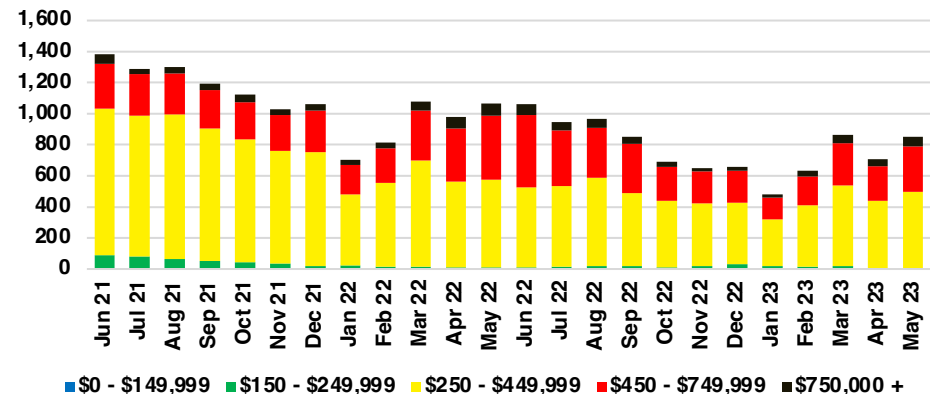

FRANKLIN COUNTY INVENTORY BY PRICE POINT

GWINNETT COUNTY QUICK N'DICATORS

GWINNETT COUNTY SALES VOLUME VS SUPPLY

GWINNETT COUNTY INVENTORY MONTHS OF SUPPLY

GWINNETT COUNTY 12 MONTH AVERAGE SALES PRICE

GWINNETT COUNTY SALES BY PRICE POINT