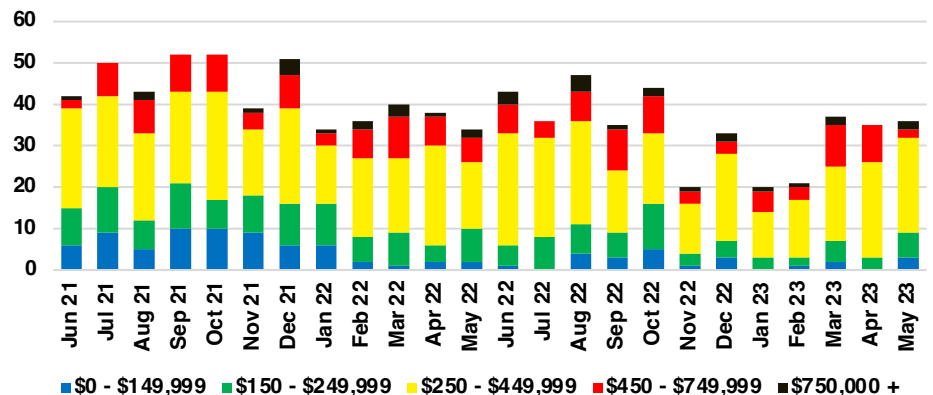

WALTON COUNTY SALES BY PRICE POINT

WALTON COUNTY INVENTORY BY PRICE POINT

WHITE COUNTY QUICK N' DICATORS

WHITE COUNTY SALES VOLUME VS SUPPLY

WHITE COUNTY INVENTORY MONTHS OF SUPPLY

WHITE COUNTY 12 MONTH AVERAGE SALES PRICE

WHITE COUNTY SALES BY PRICE POINT

WHITE COUNTY INVENTORY BY PRICE POINT