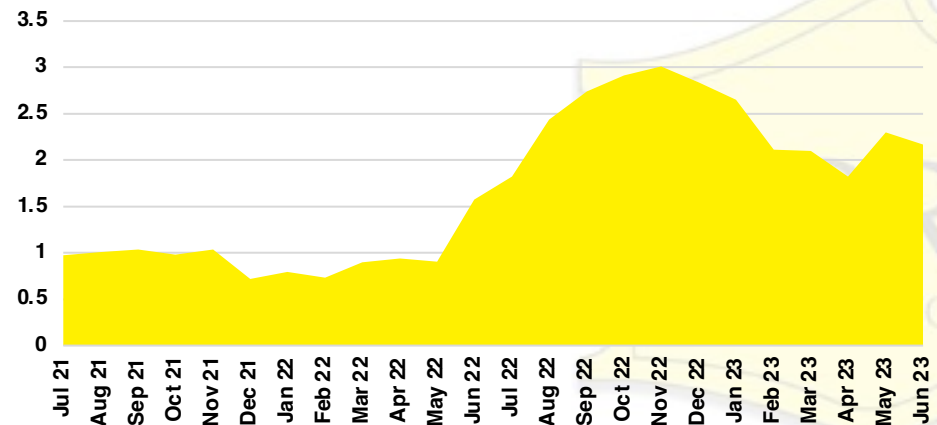

GWINNETT COUNTY INVENTORY BY PRICE POINT

HABERSHAM COUNTY QUICK N'DICATORS

HABERSHAM COUNTY SALES VOLUME VS SUPPLY

HABERSHAM COUNTY INVENTORY MONTHS OF SUPPLY

HABERSHAM COUNTY 12 MONTH AVERAGE SALES PRICE