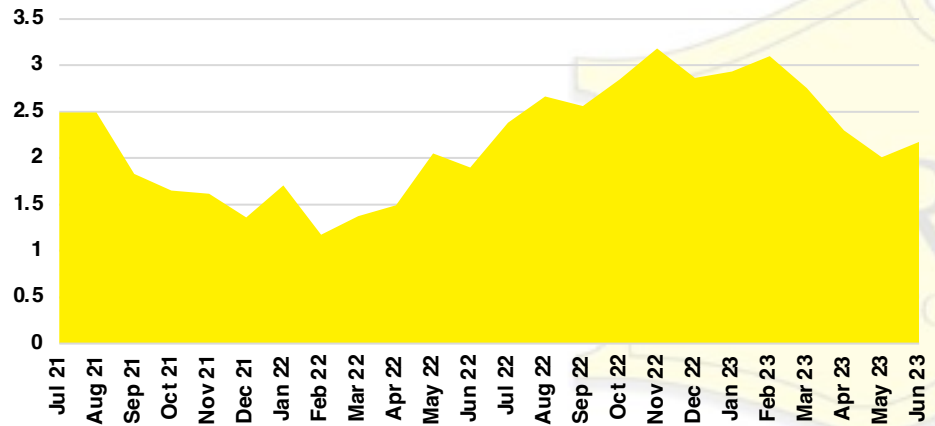

FORSYTH COUNTY INVENTORY BY PRICE POINT

FRANKLIN COUNTY QUICK N'DICATORS

FRANKLIN COUNTY SALES VOLUME VS SUPPLY

FRANKLIN COUNTY INVENTORY MONTHS OF SUPPLY

FRANKLIN COUNTY 12 MONTH AVERAGE SALES PRICE

FRANKLIN COUNTY SALES BY PRICE POINT