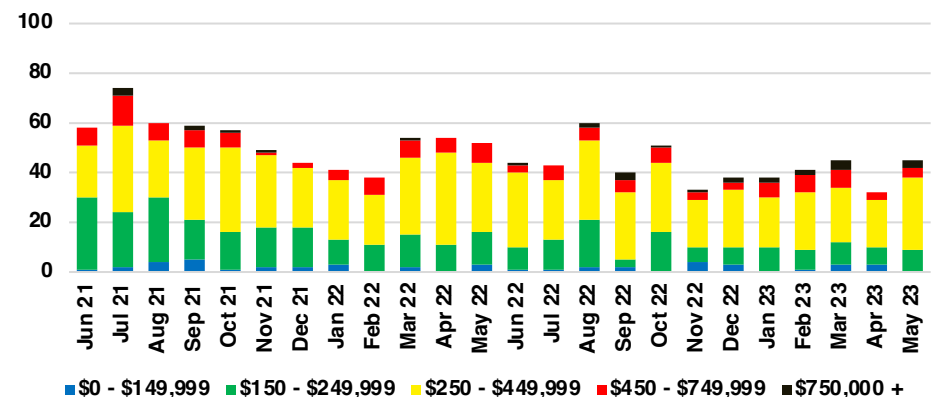

HABERSHAM COUNTY SALES BY PRICE POINT