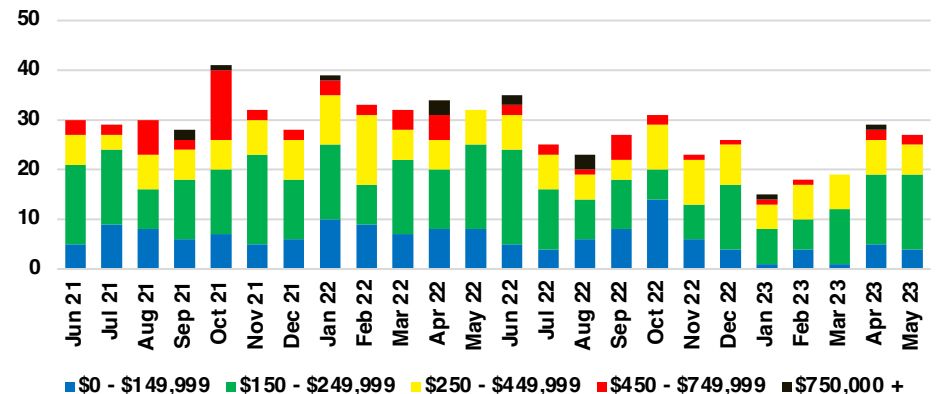

STEPHENS COUNTY SALES BY PRICE POINT