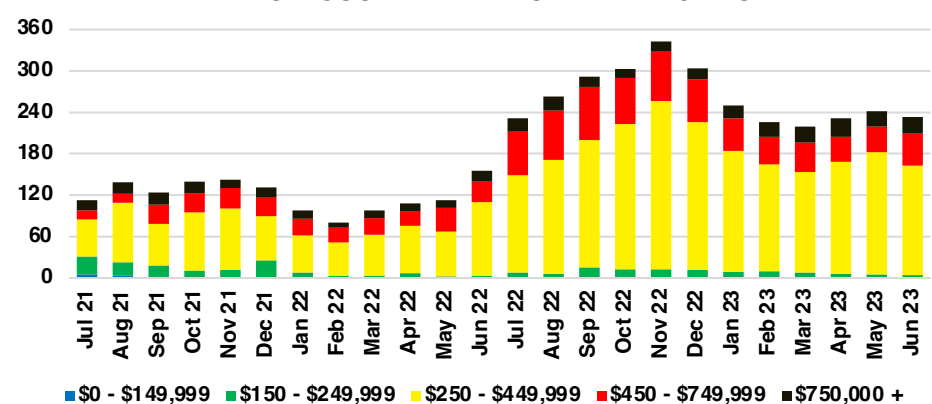

BANKS COUNTY INVENTORY BY PRICE POINT

BARROW COUNTY QUICK N'DICATORS

BARROW COUNTY SALES VOLUME VS SUPPLY

BARROW COUNTY INVENTORY MONTHS OF SUPPLY

BARROW COUNTY 12 MONTH AVERAGE SALES PRICE

BARROW COUNTY SALES BY PRICE POINT

BARROW COUNTY INVENTORY BY PRICE POINT

CHEROKEE COUNTY QUICK N'DICATORS

CHEROKEE COUNTY SALES VOLUME VS SUPPLY

CHEROKEE COUNTY INVENTORY MONTHS OF SUPPLY

CHEROKEE COUNTY 12 MONTH AVERAGE SALES PRICE

CHEROKEE COUNTY SALES BY PRICE POINT