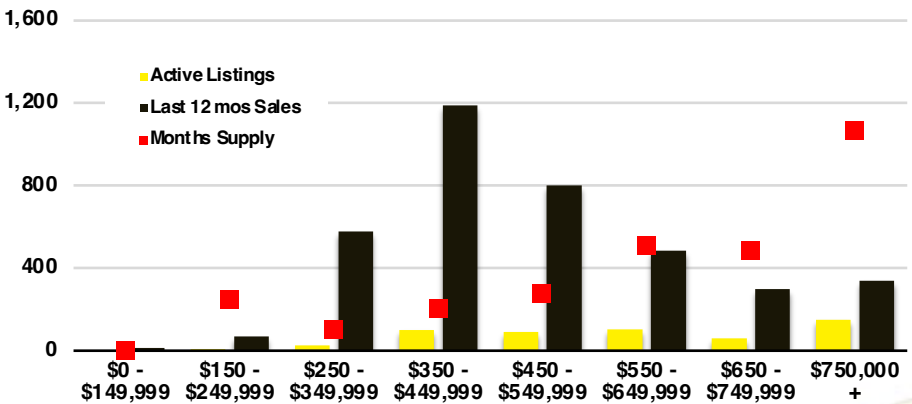

BANKS COUNTY INVENTORY BY PRICE POINT

BARROW COUNTY QUICK N'DICATORS

BARROW COUNTY SALES VOLUME VS SUPPLY

BARROW COUNTY INVENTORY MONTHS OF SUPPLY

BARROW COUNTY 12 MONTH AVERAGE SALES PRICE

BARROW COUNTY SALES BY PRICE POINT

BARROW COUNTY INVENTORY BY PRICE POINT

CHEROKEE COUNTY QUICK N'DICATORS

CHEROKEE COUNTY SALES VOLUME VS SUPPLY

CHEROKEE COUNTY INVENTORY MONTHS OF SUPPLY

CHEROKEE COUNTY 12 MONTH AVERAGE SALES PRICE

CHEROKEE COUNTY SALES BY PRICE POINT

WALTON COUNTY SALES BY PRICE POINT

WALTON COUNTY INVENTORY BY PRICE POINT

WHITE COUNTY QUICK N' DICATORS

WHITE COUNTY SALES VOLUME VS SUPPLY

WHITE COUNTY INVENTORY MONTHS OF SUPPLY

WHITE COUNTY 12 MONTH AVERAGE SALES PRICE