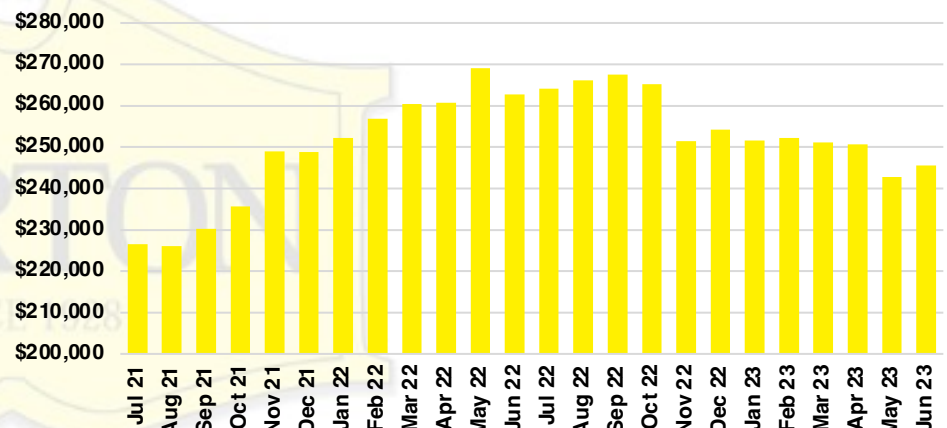

PICKENS COUNTY SALES BY PRICE POINT

PICKENS COUNTY INVENTORY BY PRICE POINT

RABUN COUNTY QUICK N'DICATORS

RABUN COUNTY SALES VOLUME VS SUPPLY

RABUN COUNTY INVENTORY MONTHS OF SUPPLY

RABUN COUNTY 12 MONTH AVERAGE SALES PRICE

RABUN COUNTY SALES BY PRICE POINT

RABUN COUNTY INVENTORY BY PRICE POINT

STEPHENS COUNTY QUICK N'DICATORS

STEPHENS COUNTY SALES VOLUME VS SUPPLY

STEPHENS COUNTY INVENTORY MONTHS OF SUPPLY

STEPHENS COUNTY 12 MONTH AVERAGE SALES PRICE