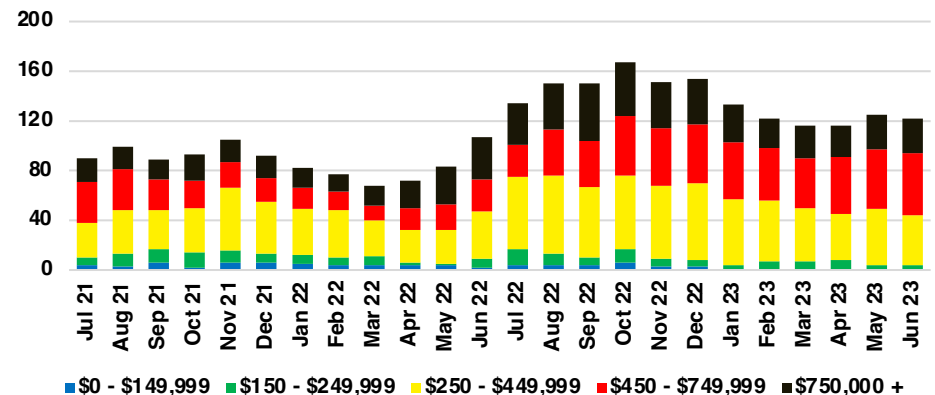

PICKENS COUNTY INVENTORY BY PRICE POINT