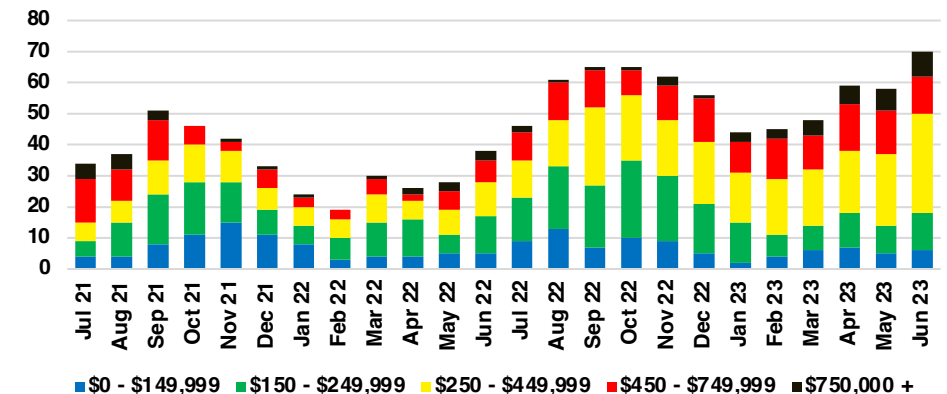

STEPHENS COUNTY INVENTORY BY PRICE POINT