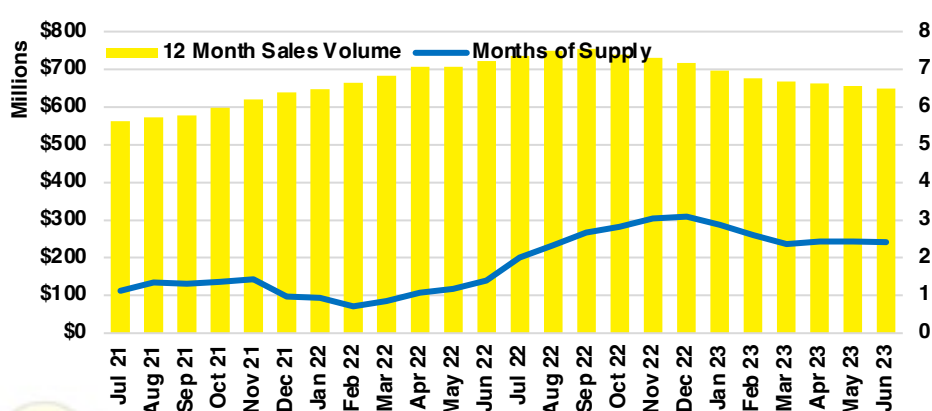

STEPHENS COUNTY SALES BY PRICE POINT

STEPHENS COUNTY INVENTORY BY PRICE POINT

WALTON COUNTY QUICK N' DICATORS

WALTON COUNTY SALES VOLUME VS SUPPLY

WALTON COUNTY INVENTORY MONTHS OF SUPPLY

WALTON COUNTY 12 MONTH AVERAGE SALES PRICE