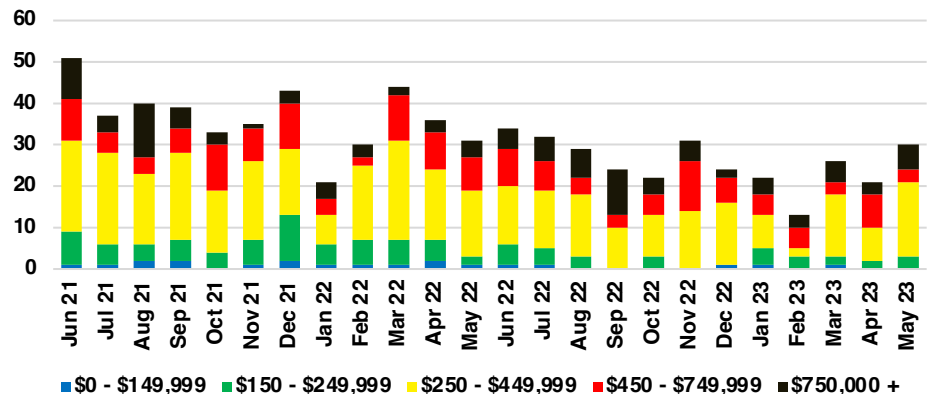

RABUN COUNTY SALES BY PRICE POINT