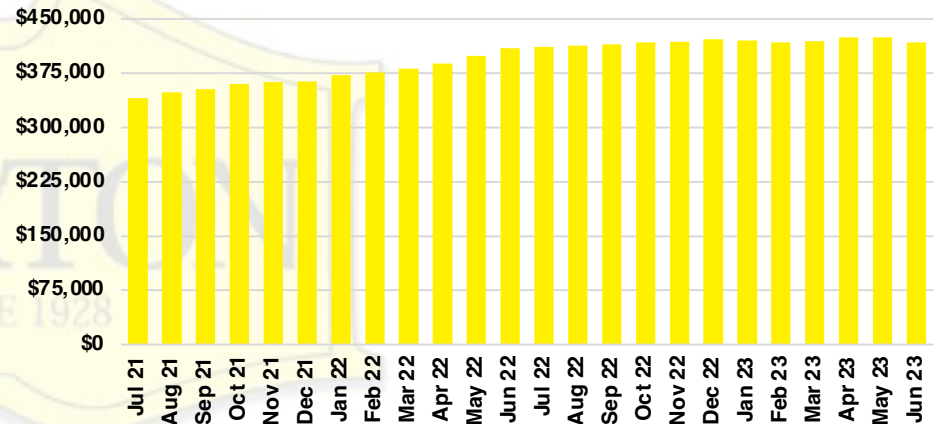

LUMPKIN COUNTY SALES BY PRICE POINT

LUMPKIN COUNTY INVENTORY BY PRICE POINT

PICKENS COUNTY QUICK N'DICATORS

PICKENS COUNTY SALES VOLUME VS SUPPLY

PICKENS COUNTY INVENTORY MONTHS OF SUPPLY

PICKENS COUNTY 12 MONTH AVERAGE SALES PRICE