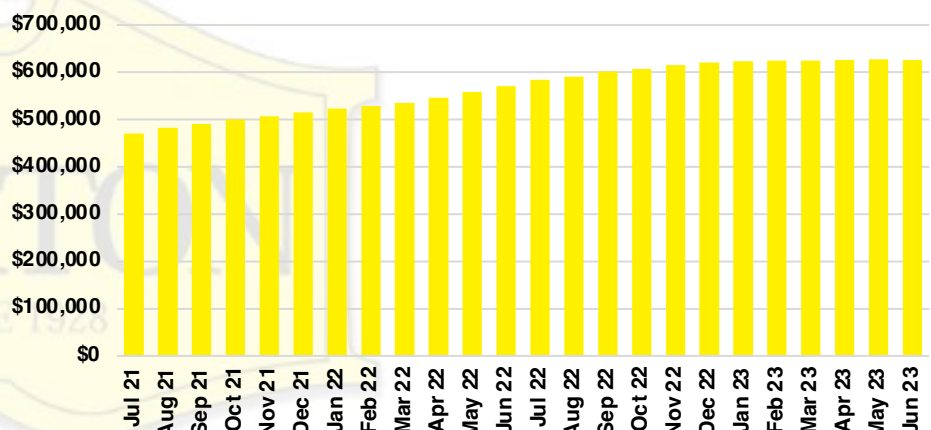

DAWSON COUNTY INVENTORY BY PRICE POINT

FORSYTH COUNTY QUICK N'DICATORS

FORSYTH COUNTY SALES VOLUME VS SUPPLY

FORSYTH COUNTY INVENTORY MONTHS OF SUPPLY

FORSYTH COUNTY 12 MONTH AVERAGE SALES PRICE

FORSYTH COUNTY SALES BY PRICE POINT