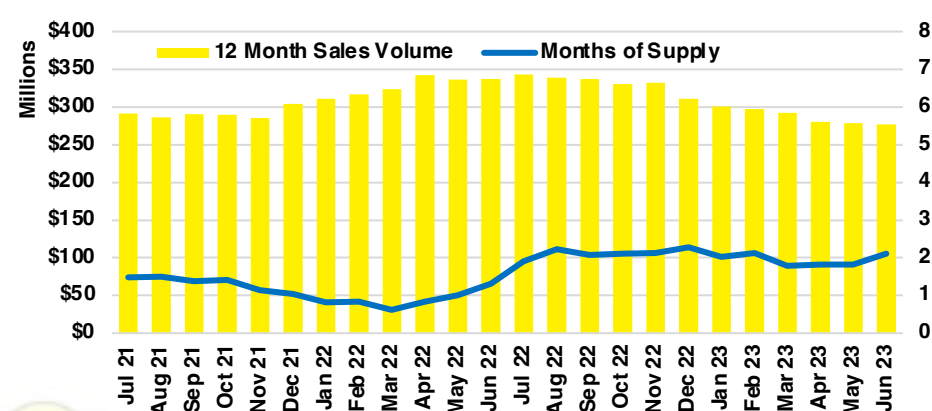

DAWSON COUNTY SALES VOLUME VS SUPPLY