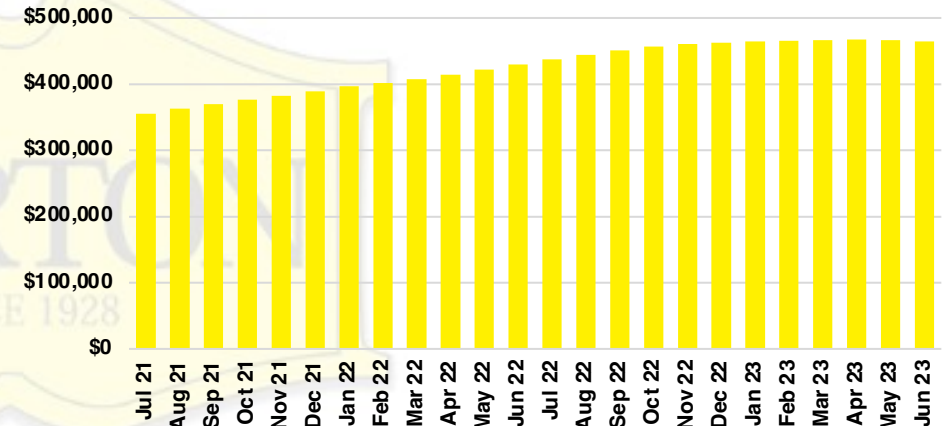

FRANKLIN COUNTY INVENTORY BY PRICE POINT

GWINNETT COUNTY QUICK N'DICATORS

GWINNETT COUNTY SALES VOLUME VS SUPPLY

GWINNETT COUNTY INVENTORY MONTHS OF SUPPLY

GWINNETT COUNTY 12 MONTH AVERAGE SALES PRICE

GWINNETT COUNTY SALES BY PRICE POINT