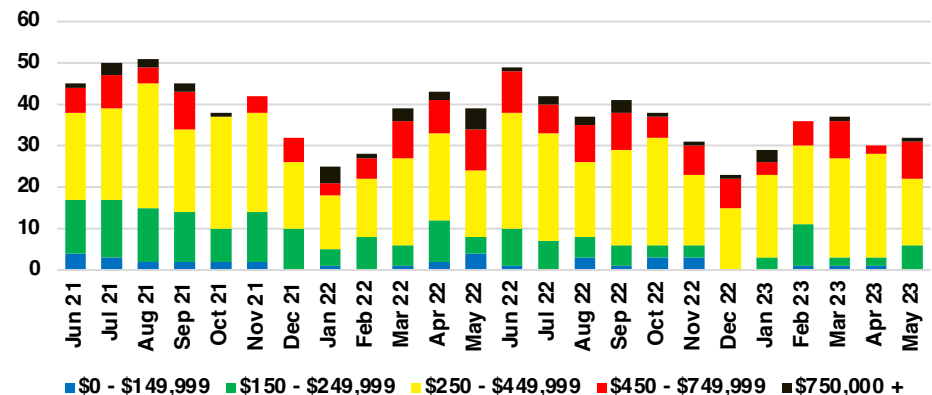

LUMPKIN COUNTY SALES BY PRICE POINT