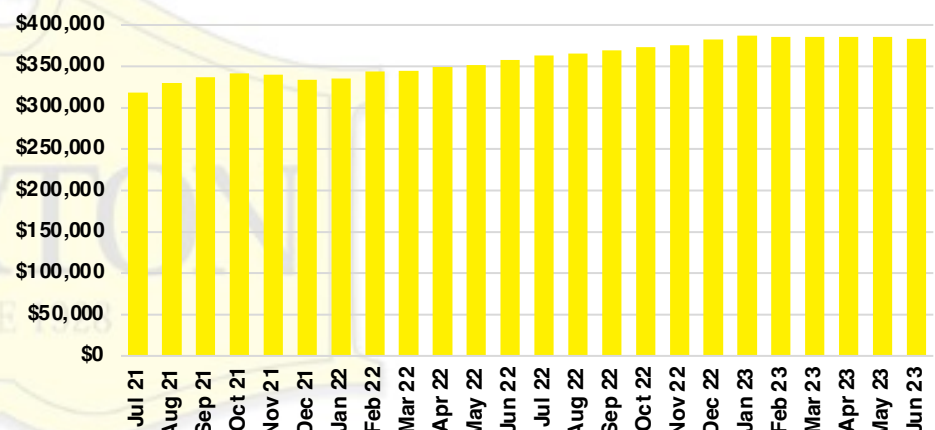

JACKSON COUNTY SALES BY PRICE POINT

JACKSON COUNTY INVENTORY BY PRICE POINT

LUMPKIN COUNTY QUICK N'DICATORS

LUMPKIN COUNTY SALES VOLUME VS SUPPLY

LUMPKIN COUNTY INVENTORY MONTHS OF SUPPLY

LUMPKIN COUNTY 12 MONTH AVERAGE SALES PRICE