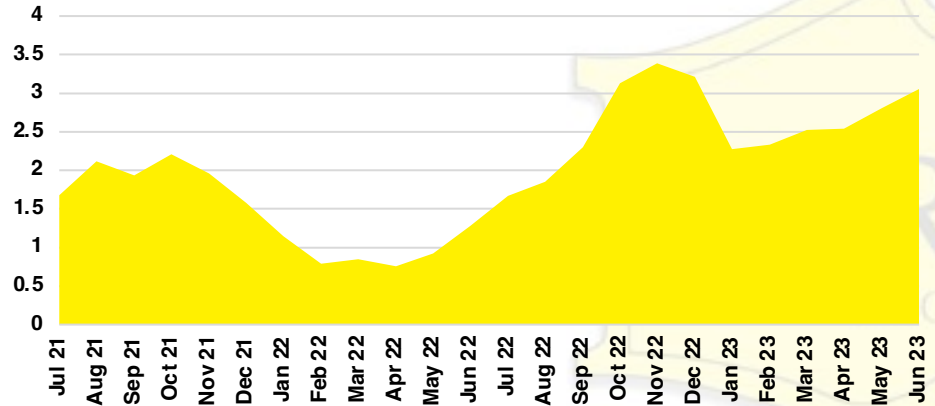

NORTH GEORGIA INVENTORY BY PRICE POINT

BANKS COUNTY QUICK N' DICATORS

BANKS COUNTY SALES VOLUME VS SUPPLY

BANKS COUNTY INVENTORY MONTHS OF SUPPLY

BANKS COUNTY 12 MONTH AVERAGE SALES PRICE

BANKS COUNTY SALES BY PRICE POINT