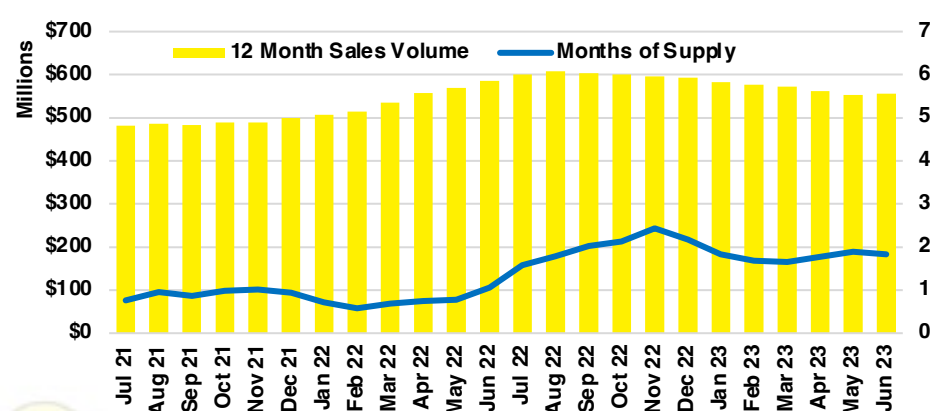

BARROW COUNTY SALES VOLUME VS SUPPLY