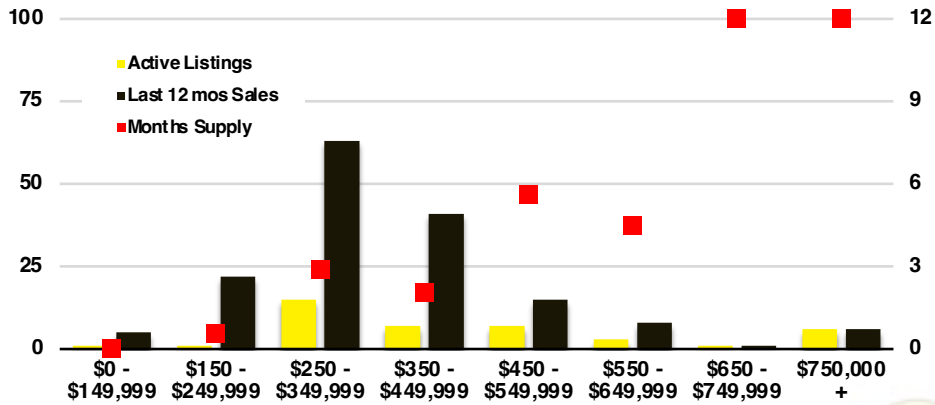

NORTH GEORGIA DEEP DIVE MARKET DATA

June 2023

June
2023

DEEP DIVE

NORTH GEORGIA QUICK N' DICATORS

NORTH GEORGIA INVENTORY MONTHS OF SUPPLY

NORTH GEORGIA SALES VOLUME VS SUPPLY

NORTH GEORGIA SALES BY PRICE POINT

NORTH GEORGIA INVENTORY BY PRICE POINT

BANKS COUNTY QUICK N' DICATORS

BANKS COUNTY SALES VOLUME VS SUPPLY

BANKS COUNTY INVENTORY MONTHS OF SUPPLY

BANKS COUNTY 12 MONTH AVERAGE SALES PRICE

BANKS COUNTY SALES BY PRICE POINT

WALTON COUNTY SALES BY PRICE POINT

WALTON COUNTY INVENTORY BY PRICE POINT

WHITE COUNTY QUICK N' DICATORS

WHITE COUNTY SALES VOLUME VS SUPPLY

WHITE COUNTY INVENTORY MONTHS OF SUPPLY

WHITE COUNTY 12 MONTH AVERAGE SALES PRICE