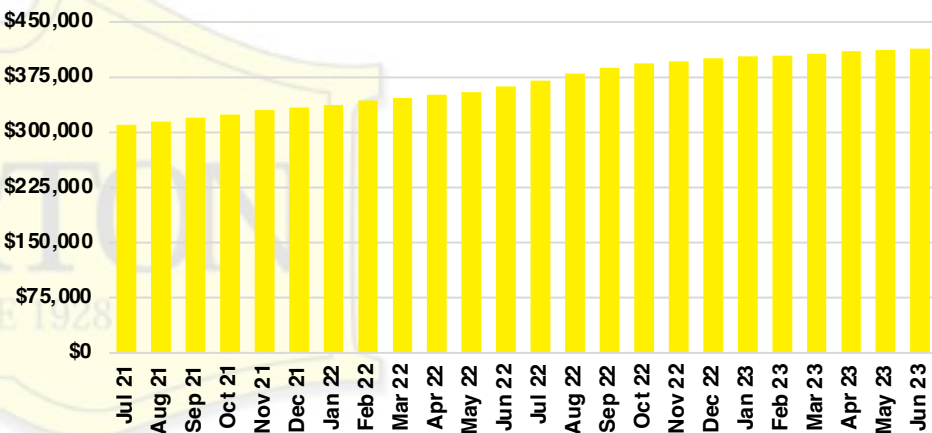

STEPHENS COUNTY SALES BY PRICE POINT

STEPHENS COUNTY INVENTORY BY PRICE POINT

WALTON COUNTY QUICK N' DICATORS

WALTON COUNTY SALES VOLUME VS SUPPLY

WALTON COUNTY INVENTORY MONTHS OF SUPPLY

WALTON COUNTY 12 MONTH AVERAGE SALES PRICE

WALTON COUNTY SALES BY PRICE POINT

WALTON COUNTY INVENTORY BY PRICE POINT

WHITE COUNTY QUICK N' DICATORS

WHITE COUNTY SALES VOLUME VS SUPPLY

WHITE COUNTY INVENTORY MONTHS OF SUPPLY

WHITE COUNTY 12 MONTH AVERAGE SALES PRICE