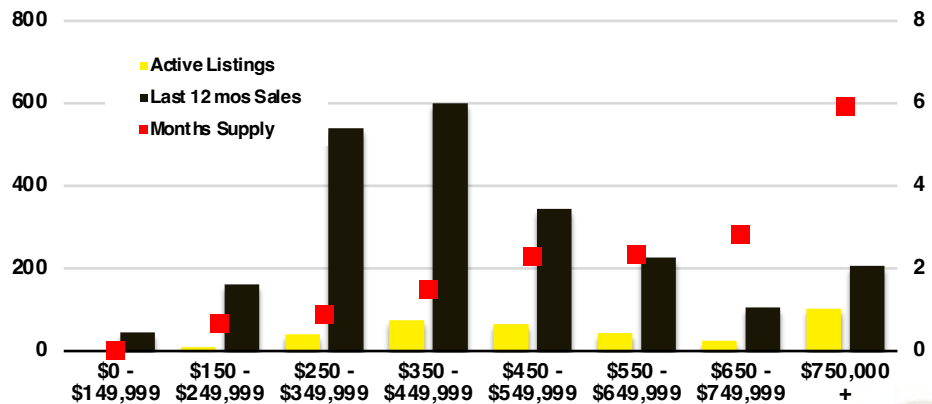

HALL COUNTY QUICK N'DICATORS