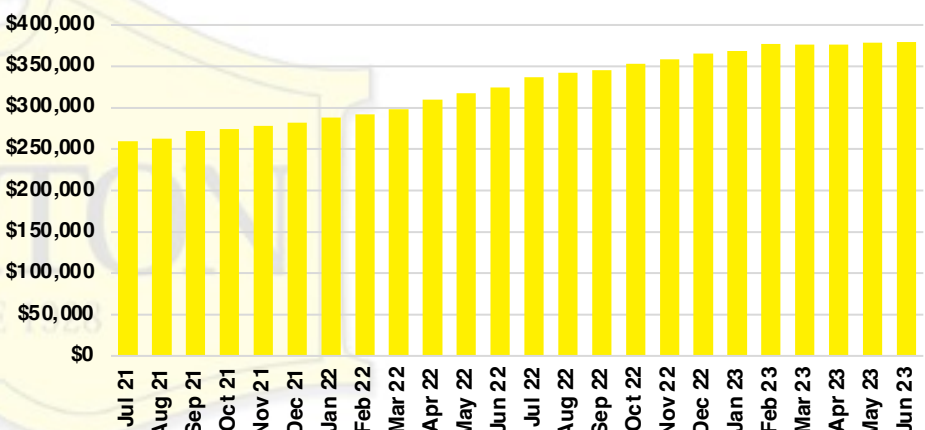

WALTON COUNTY SALES BY PRICE POINT

WALTON COUNTY INVENTORY BY PRICE POINT

WHITE COUNTY QUICK N' DICATORS

WHITE COUNTY SALES VOLUME VS SUPPLY

WHITE COUNTY INVENTORY MONTHS OF SUPPLY

WHITE COUNTY 12 MONTH AVERAGE SALES PRICE

WHITE COUNTY SALES BY PRICE POINT

WHITE COUNTY INVENTORY BY PRICE POINT