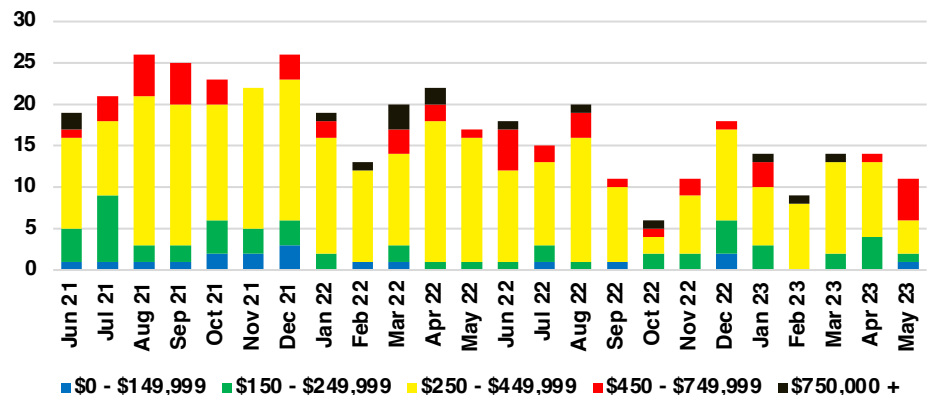

NORTH GEORGIA INVENTORY BY PRICE POINT

BANKS COUNTY QUICK N' DICATORS

BANKS COUNTY SALES VOLUME VS SUPPLY

BANKS COUNTY INVENTORY MONTHS OF SUPPLY

BANKS COUNTY 12 MONTH AVERAGE SALES PRICE

BANKS COUNTY SALES BY PRICE POINT

BANKS COUNTY INVENTORY BY PRICE POINT

BARROW COUNTY QUICK N'DICATORS

BARROW COUNTY SALES VOLUME VS SUPPLY

BARROW COUNTY INVENTORY MONTHS OF SUPPLY

BARROW COUNTY 12 MONTH AVERAGE SALES PRICE

BARROW COUNTY SALES BY PRICE POINT