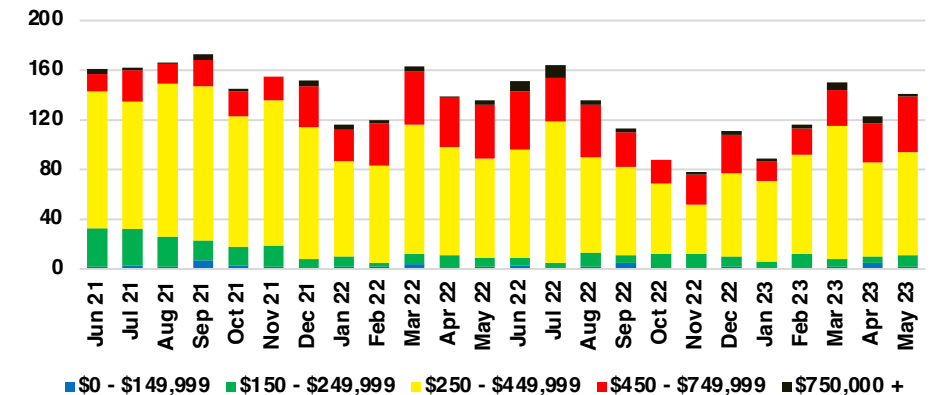

JACKSON COUNTY SALES BY PRICE POINT