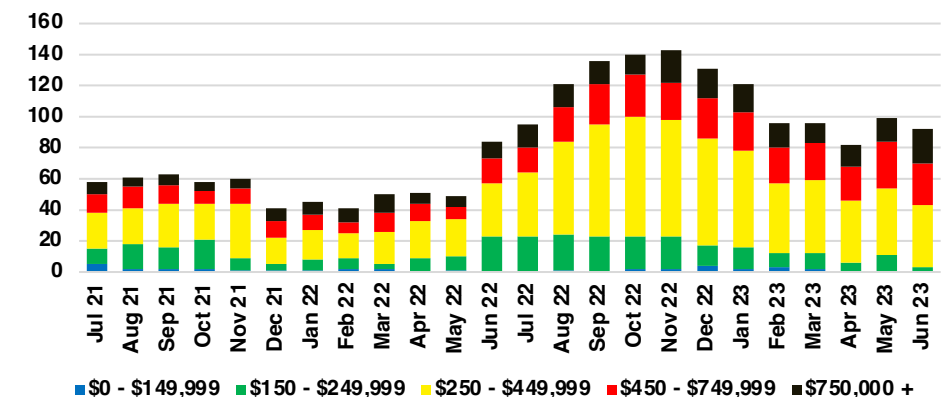

HABERSHAM COUNTY INVENTORY BY PRICE POINT