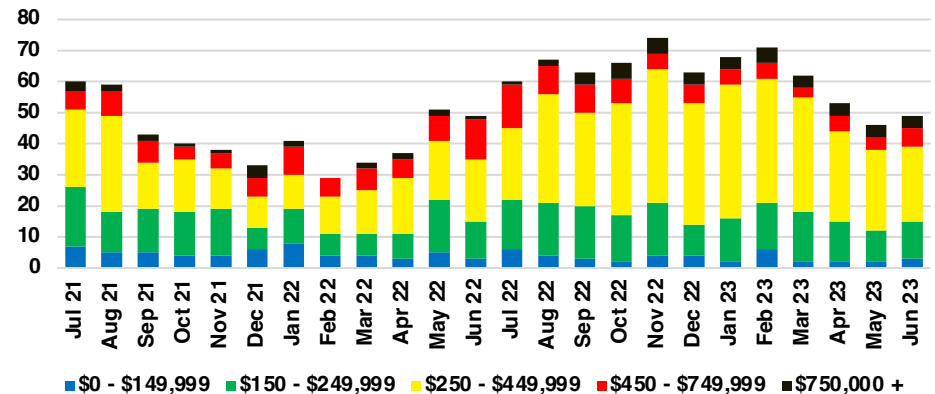

FRANKLIN COUNTY INVENTORY BY PRICE POINT