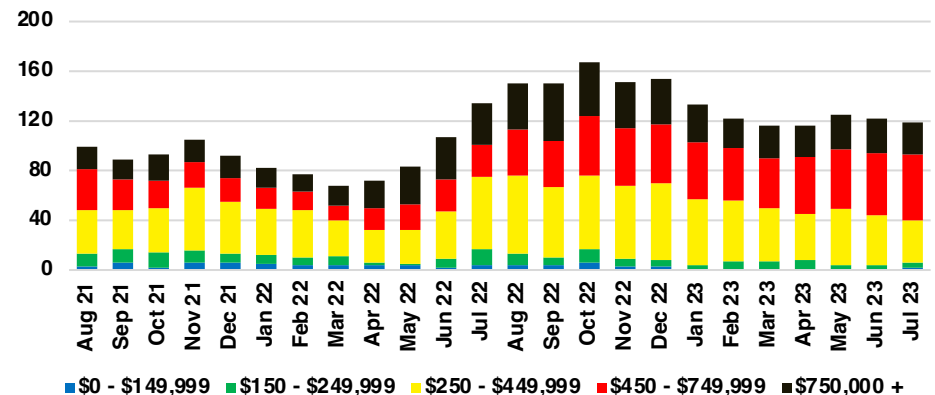

PICKENS COUNTY INVENTORY BY PRICE POINT