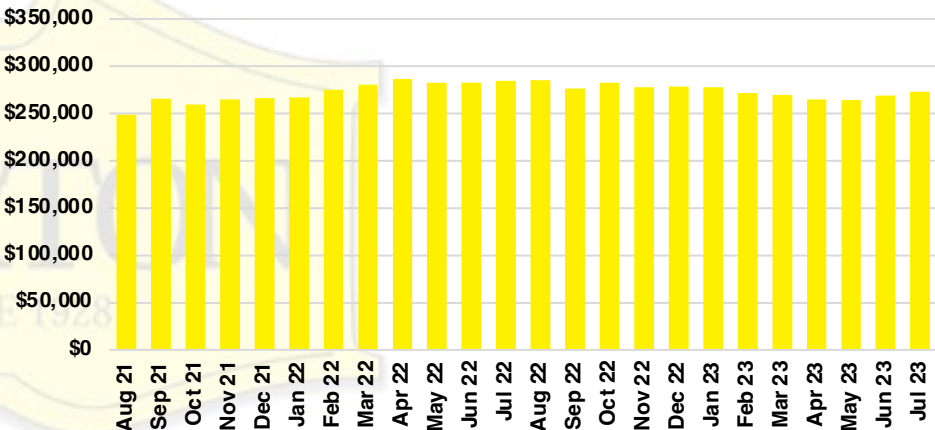

FORSYTH COUNTY INVENTORY BY PRICE POINT

FRANKLIN COUNTY QUICK N'DICATORS

FRANKLIN COUNTY SALES VOLUME VS SUPPLY

FRANKLIN COUNTY INVENTORY MONTHS OF SUPPLY

FRANKLIN COUNTY 12 MONTH AVERAGE SALES PRICE

FRANKLIN COUNTY SALES BY PRICE POINT