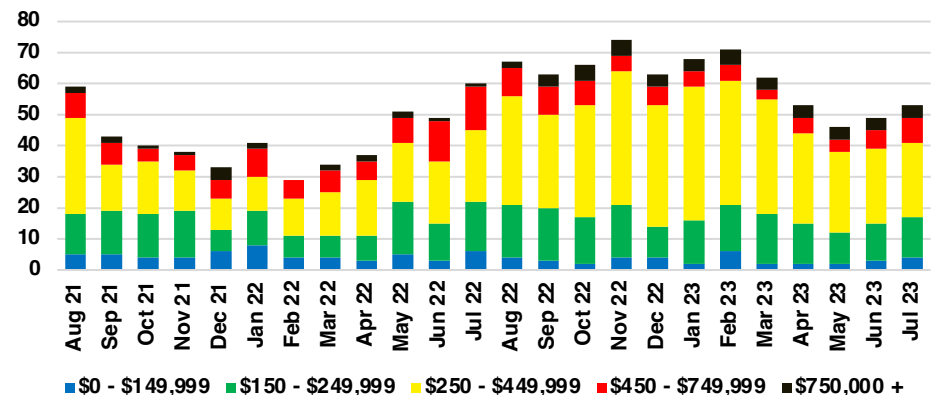

FRANKLIN COUNTY INVENTORY BY PRICE POINT