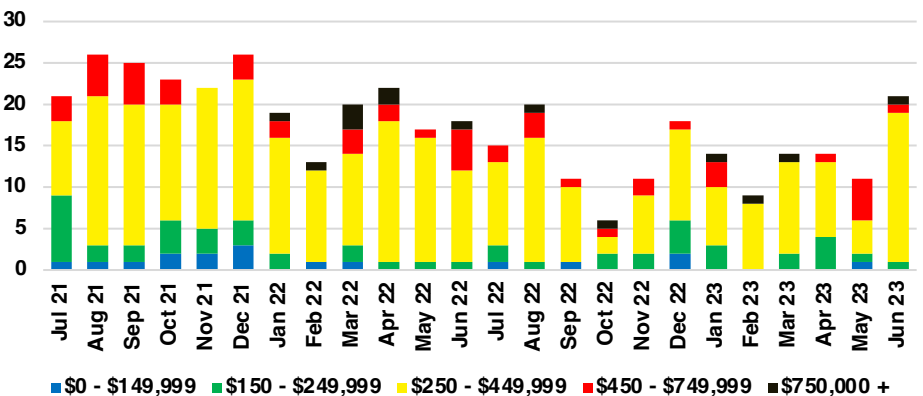

NORTH GEORGIA INVENTORY BY PRICE POINT

BANKS COUNTY QUICK N' DICATORS

BANKS COUNTY SALES VOLUME VS SUPPLY

BANKS COUNTY INVENTORY MONTHS OF SUPPLY

BANKS COUNTY 12 MONTH AVERAGE SALES PRICE

BANKS COUNTY SALES BY PRICE POINT

BANKS COUNTY INVENTORY BY PRICE POINT

BARROW COUNTY QUICK N' DICATORS

BARROW COUNTY SALES VOLUME VS SUPPLY

BARROW COUNTY INVENTORY MONTHS OF SUPPLY

BARROW COUNTY 12 MONTH AVERAGE SALES PRICE

BARROW COUNTY SALES BY PRICE POINT