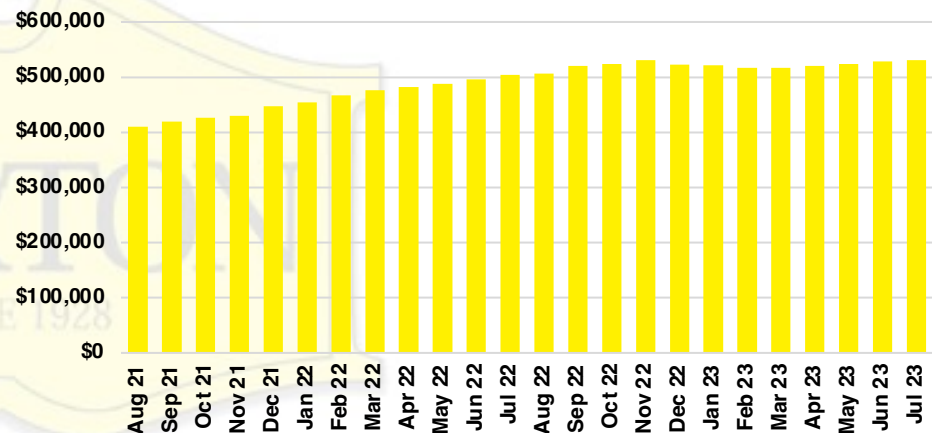

BARROW COUNTY INVENTORY BY PRICE POINT

CHEROKEE COUNTY QUICK N'DICATORS

CHEROKEE COUNTY SALES VOLUME VS SUPPLY

CHEROKEE COUNTY INVENTORY MONTHS OF SUPPLY

CHEROKEE COUNTY 12 MONTH AVERAGE SALES PRICE

CHEROKEE COUNTY SALES BY PRICE POINT

CHEROKEE COUNTY INVENTORY BY PRICE POINT

DAWSON COUNTY QUICK N'DICATORS

DAWSON COUNTY SALES VOLUME VS SUPPLY

DAWSON COUNTY INVENTORY MONTHS OF SUPPLY

DAWSON COUNTY 12 MONTH AVERAGE SALES PRICE

DAWSON COUNTY SALES BY PRICE POINT

DAWSON COUNTY INVENTORY BY PRICE POINT

FORSYTH COUNTY QUICK N'DICATORS

FORSYTH COUNTY SALES VOLUME VS SUPPLY

FORSYTH COUNTY INVENTORY MONTHS OF SUPPLY

FORSYTH COUNTY 12 MONTH AVERAGE SALES PRICE

FORSYTH COUNTY SALES BY PRICE POINT