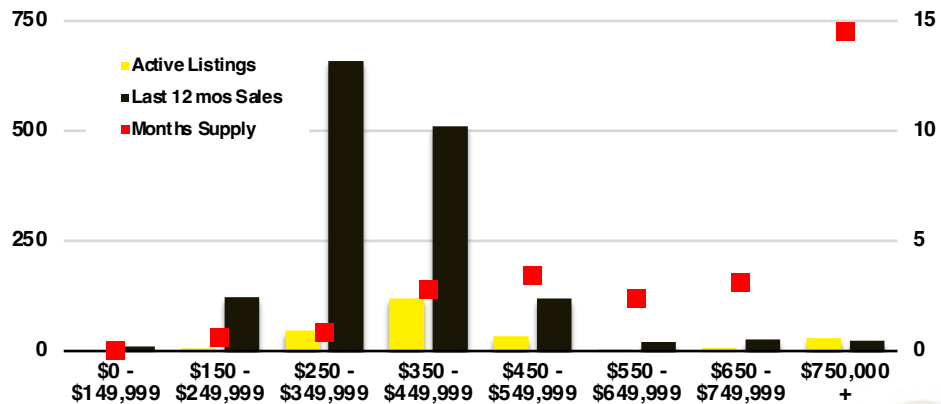

NORTH GEORGIA INVENTORY BY PRICE POINT

BANKS COUNTY QUICK N' DICATORS

BANKS COUNTY SALES VOLUME VS SUPPLY

BANKS COUNTY INVENTORY MONTHS OF SUPPLY

BANKS COUNTY 12 MONTH AVERAGE SALES PRICE

BANKS COUNTY SALES BY PRICE POINT

BANKS COUNTY INVENTORY BY PRICE POINT

BARROW COUNTY QUICK N' DICATORS

BARROW COUNTY SALES VOLUME VS SUPPLY

BARROW COUNTY INVENTORY MONTHS OF SUPPLY

BARROW COUNTY 12 MONTH AVERAGE SALES PRICE

BARROW COUNTY SALES BY PRICE POINT

WALTON COUNTY SALES BY PRICE POINT

WALTON COUNTY INVENTORY BY PRICE POINT

WHITE COUNTY QUICK N' DICATORS

WHITE COUNTY SALES VOLUME VS SUPPLY

WHITE COUNTY INVENTORY MONTHS OF SUPPLY

WHITE COUNTY 12 MONTH AVERAGE SALES PRICE