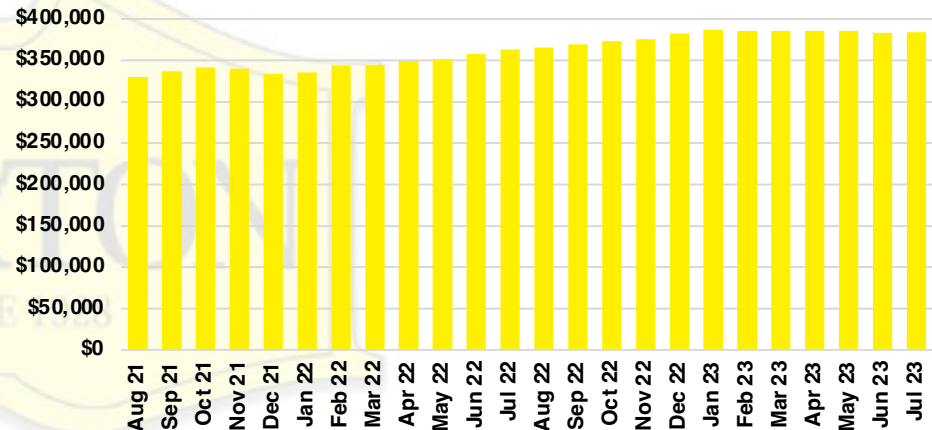

JACKSON COUNTY SALES BY PRICE POINT

JACKSON COUNTY INVENTORY BY PRICE POINT

LUMPKIN COUNTY QUICK N'DICATORS

LUMPKIN COUNTY SALES VOLUME VS SUPPLY

LUMPKIN COUNTY INVENTORY MONTHS OF SUPPLY

LUMPKIN COUNTY 12 MONTH AVERAGE SALES PRICE