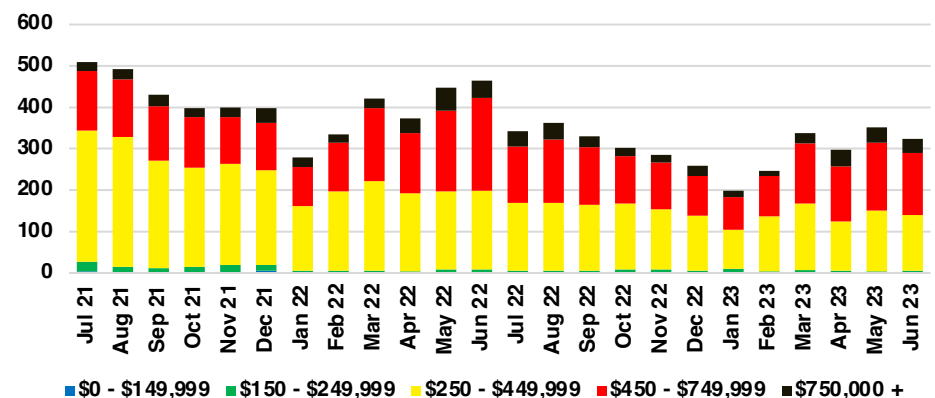

BANKS COUNTY INVENTORY BY PRICE POINT

BARROW COUNTY QUICK N' DICATORS

BARROW COUNTY SALES VOLUME VS SUPPLY

BARROW COUNTY INVENTORY MONTHS OF SUPPLY

BARROW COUNTY 12 MONTH AVERAGE SALES PRICE

BARROW COUNTY SALES BY PRICE POINT

BARROW COUNTY INVENTORY BY PRICE POINT

CHEROKEE COUNTY QUICK N'DICATORS

CHEROKEE COUNTY SALES VOLUME VS SUPPLY

CHEROKEE COUNTY INVENTORY MONTHS OF SUPPLY

CHEROKEE COUNTY 12 MONTH AVERAGE SALES PRICE

CHEROKEE COUNTY SALES BY PRICE POINT

CHEROKEE COUNTY INVENTORY BY PRICE POINT

DAWSON COUNTY QUICK N'DICATORS

DAWSON COUNTY SALES VOLUME VS SUPPLY

DAWSON COUNTY INVENTORY MONTHS OF SUPPLY

DAWSON COUNTY 12 MONTH AVERAGE SALES PRICE

DAWSON COUNTY SALES BY PRICE POINT