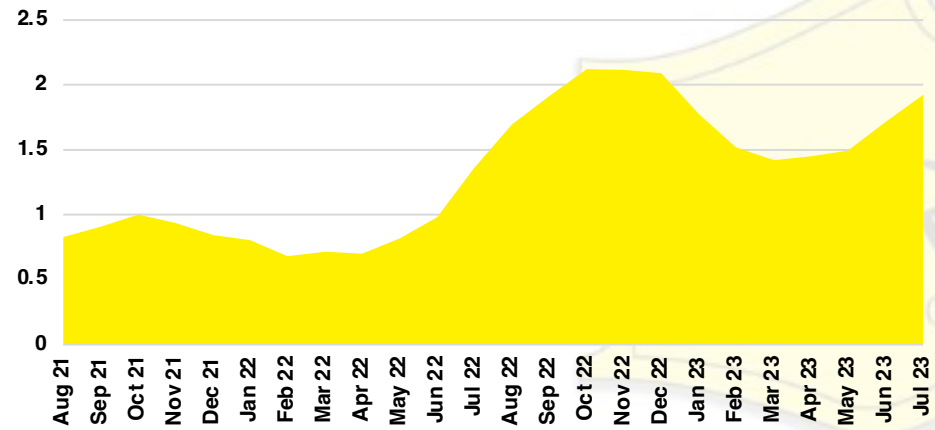

BARROW COUNTY INVENTORY BY PRICE POINT

CHEROKEE COUNTY QUICK N'DICATORS

CHEROKEE COUNTY SALES VOLUME VS SUPPLY

CHEROKEE COUNTY INVENTORY MONTHS OF SUPPLY

CHEROKEE COUNTY 12 MONTH AVERAGE SALES PRICE

CHEROKEE COUNTY SALES BY PRICE POINT