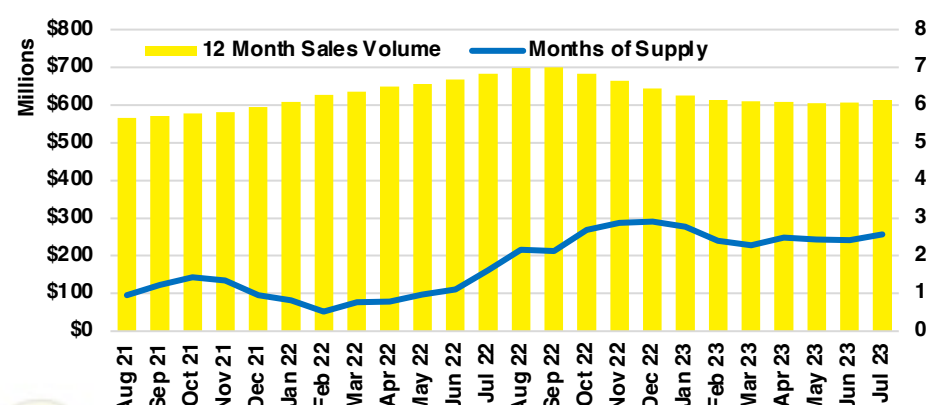

HALL COUNTY SALES BY PRICE POINT

HALL COUNTY INVENTORY BY PRICE POINT

JACKSON COUNTY QUICK N'DICATORS

JACKSON COUNTY SALES VOLUME VS SUPPLY

JACKSON COUNTY INVENTORY MONTHS OF SUPPLY

JACKSON COUNTY 12 MONTH AVERAGE SALES PRICE