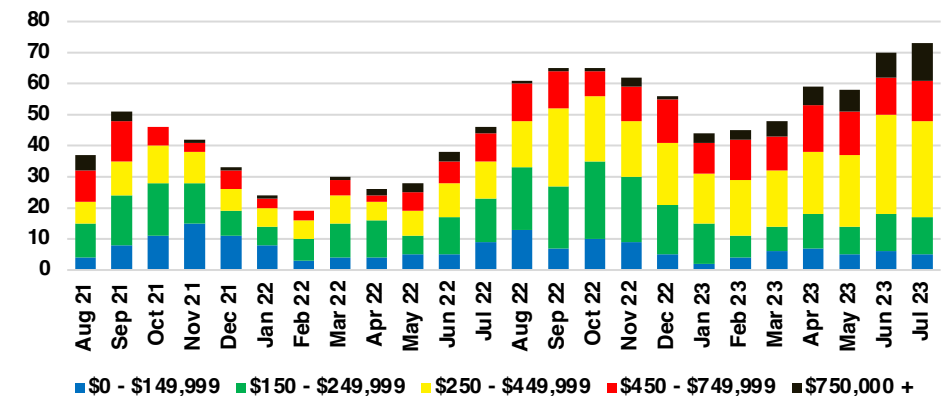

STEPHENS COUNTY INVENTORY BY PRICE POINT