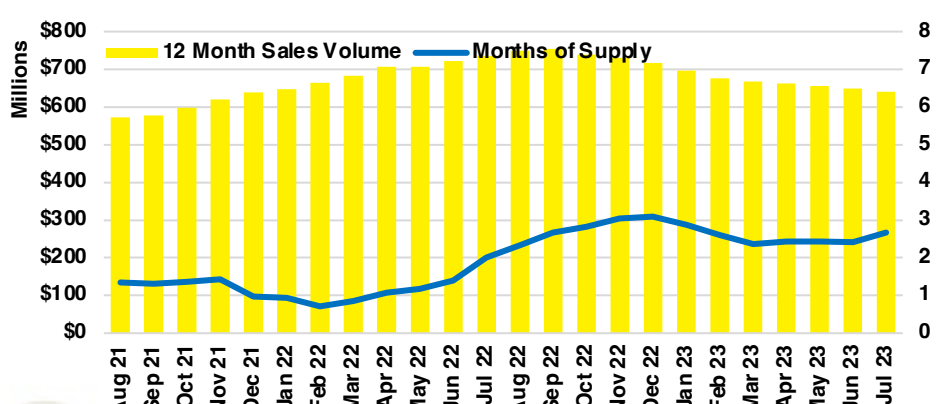

STEPHENS COUNTY SALES BY PRICE POINT

STEPHENS COUNTY INVENTORY BY PRICE POINT

WALTON COUNTY QUICK N' DICATORS

WALTON COUNTY SALES VOLUME VS SUPPLY

WALTON COUNTY INVENTORY MONTHS OF SUPPLY

WALTON COUNTY 12 MONTH AVERAGE SALES PRICE