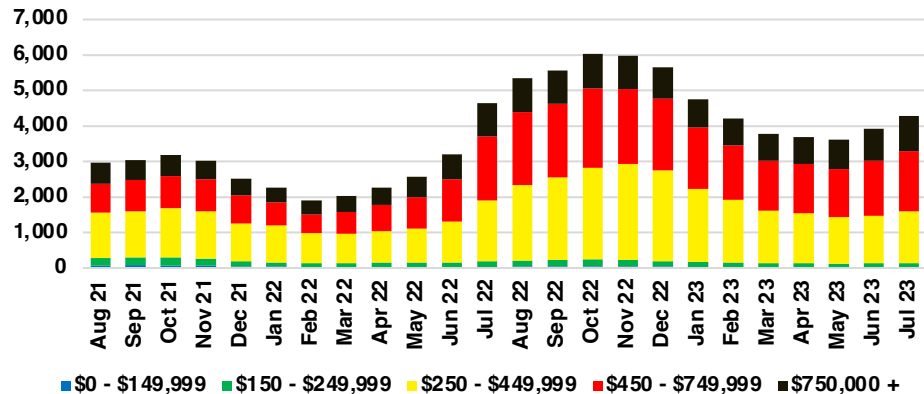

NORTH GEORGIA INVENTORY BY PRICE POINT