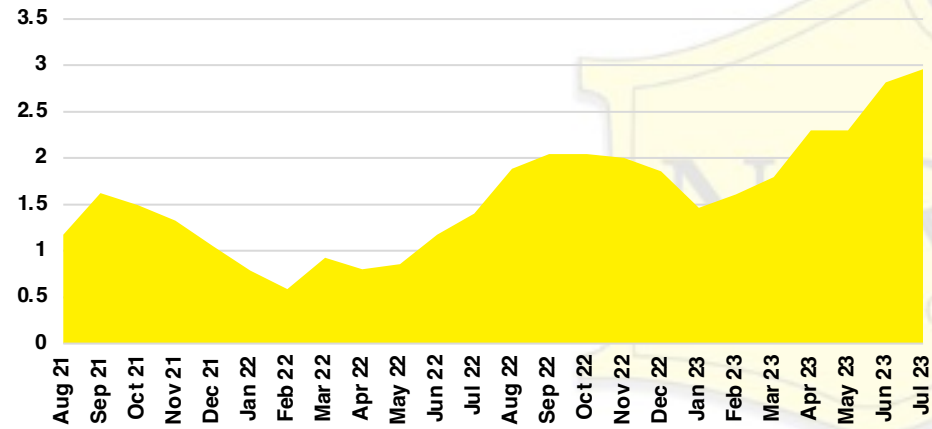

RABUN COUNTY SALES BY PRICE POINT

RABUN COUNTY INVENTORY BY PRICE POINT

STEPHENS COUNTY QUICK N' DICATORS

STEPHENS COUNTY SALES VOLUME VS SUPPLY

STEPHENS COUNTY INVENTORY MONTHS OF SUPPLY

STEPHENS COUNTY 12 MONTH AVERAGE SALES PRICE