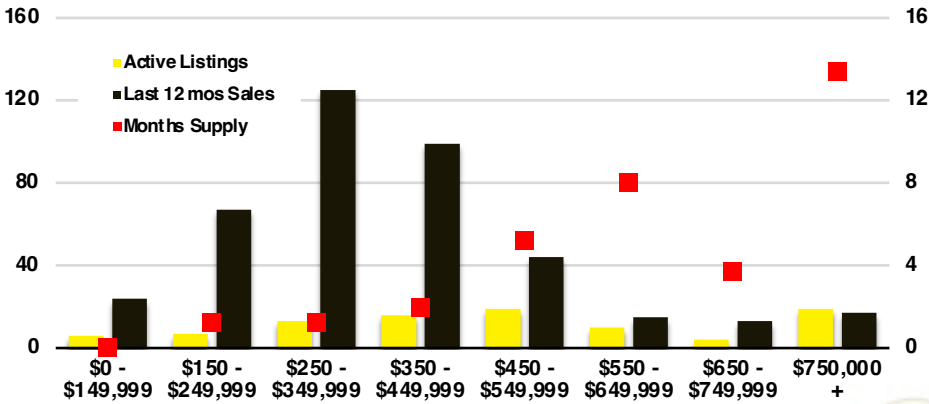

RABUN COUNTY SALES BY PRICE POINT

RABUN COUNTY INVENTORY BY PRICE POINT

STEPHENS COUNTY QUICK N' DICATORS

STEPHENS COUNTY SALES VOLUME VS SUPPLY

STEPHENS COUNTY INVENTORY MONTHS OF SUPPLY

STEPHENS COUNTY 12 MONTH AVERAGE SALES PRICE

STEPHENS COUNTY SALES BY PRICE POINT

STEPHENS COUNTY INVENTORY BY PRICE POINT

WALTON COUNTY QUICK N' DICATORS

WALTON COUNTY SALES VOLUME VS SUPPLY

WALTON COUNTY INVENTORY MONTHS OF SUPPLY

WALTON COUNTY 12 MONTH AVERAGE SALES PRICE

WALTON COUNTY SALES BY PRICE POINT

WALTON COUNTY INVENTORY BY PRICE POINT

WHITE COUNTY QUICK N' DICATORS

WHITE COUNTY SALES VOLUME VS SUPPLY

WHITE COUNTY INVENTORY MONTHS OF SUPPLY

WHITE COUNTY 12 MONTH AVERAGE SALES PRICE