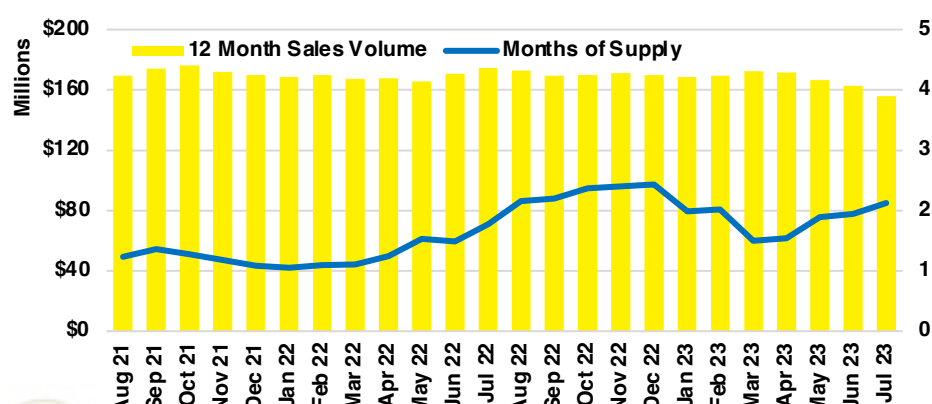

JACKSON COUNTY SALES BY PRICE POINT

JACKSON COUNTY INVENTORY BY PRICE POINT

LUMPKIN COUNTY QUICK N'DICATORS

LUMPKIN COUNTY SALES VOLUME VS SUPPLY

LUMPKIN COUNTY INVENTORY MONTHS OF SUPPLY

LUMPKIN COUNTY 12 MONTH AVERAGE SALES PRICE