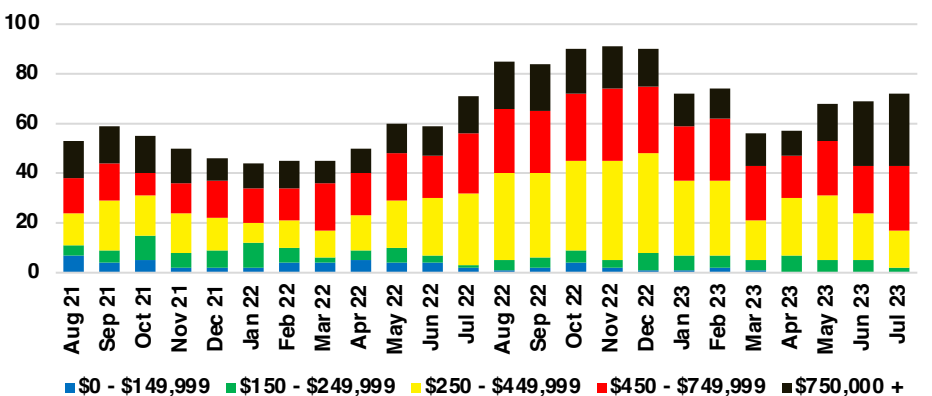

LUMPKIN COUNTY INVENTORY BY PRICE POINT