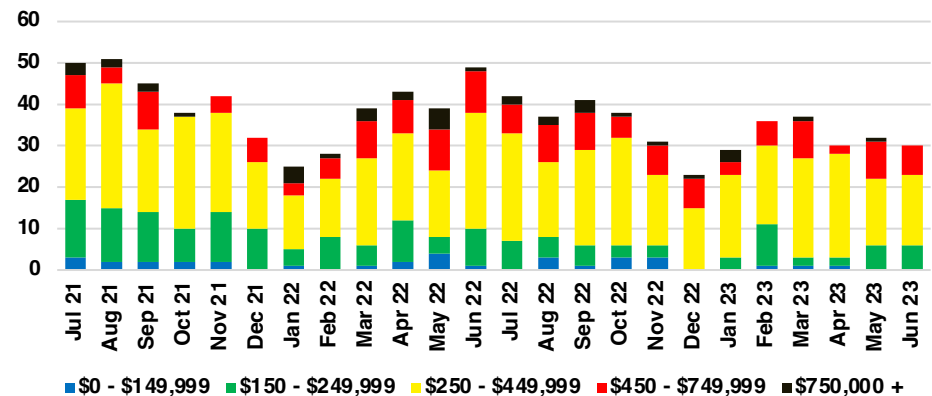

LUMPKIN COUNTY SALES BY PRICE POINT