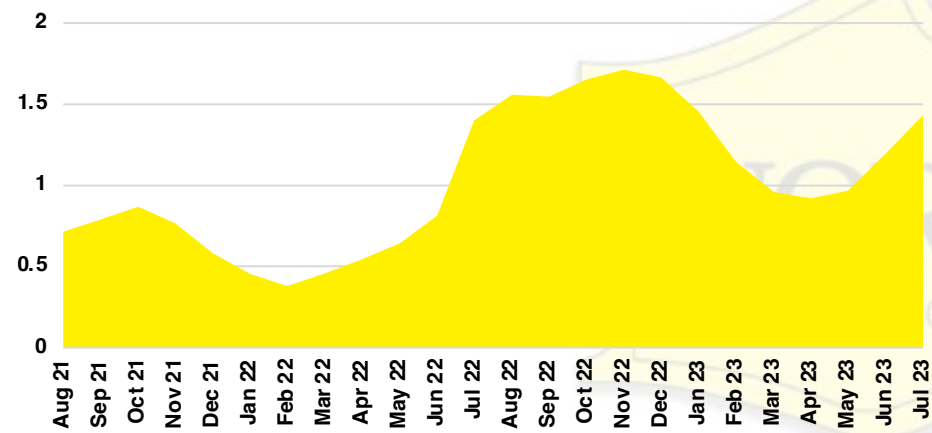

DAWSON COUNTY INVENTORY BY PRICE POINT

FORSYTH COUNTY QUICK N'DICATORS

FORSYTH COUNTY SALES VOLUME VS SUPPLY

FORSYTH COUNTY INVENTORY MONTHS OF SUPPLY

FORSYTH COUNTY 12 MONTH AVERAGE SALES PRICE

FORSYTH COUNTY SALES BY PRICE POINT