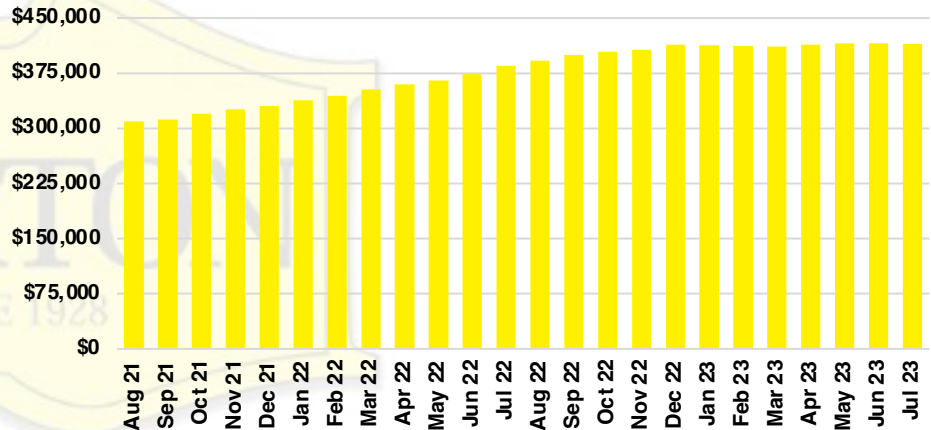

HALL COUNTY SALES BY PRICE POINT

HALL COUNTY INVENTORY BY PRICE POINT

JACKSON COUNTY QUICK N'DICATORS

JACKSON COUNTY SALES VOLUME VS SUPPLY

JACKSON COUNTY INVENTORY MONTHS OF SUPPLY

JACKSON COUNTY 12 MONTH AVERAGE SALES PRICE