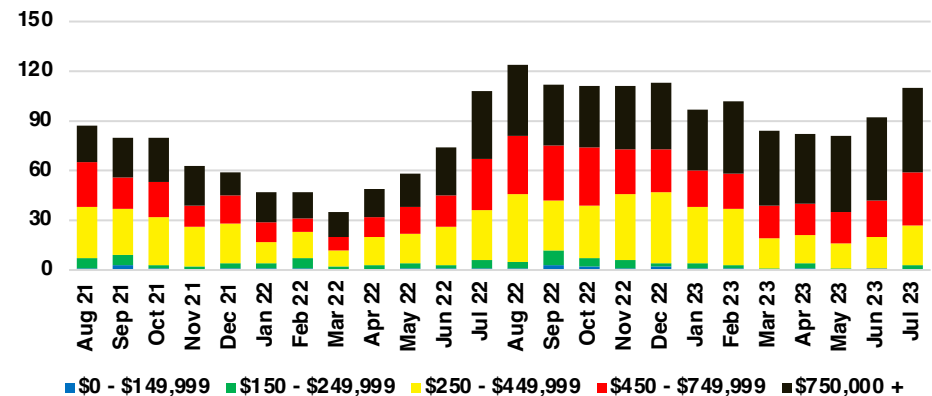

BARROW COUNTY INVENTORY BY PRICE POINT

CHEROKEE COUNTY QUICK N'DICATORS

CHEROKEE COUNTY SALES VOLUME VS SUPPLY

CHEROKEE COUNTY INVENTORY MONTHS OF SUPPLY

CHEROKEE COUNTY 12 MONTH AVERAGE SALES PRICE

CHEROKEE COUNTY SALES BY PRICE POINT

CHEROKEE COUNTY INVENTORY BY PRICE POINT

DAWSON COUNTY QUICK N'DICATORS

DAWSON COUNTY SALES VOLUME VS SUPPLY

DAWSON COUNTY INVENTORY MONTHS OF SUPPLY

DAWSON COUNTY 12 MONTH AVERAGE SALES PRICE

DAWSON COUNTY SALES BY PRICE POINT

DAWSON COUNTY INVENTORY BY PRICE POINT

FORSYTH COUNTY QUICK N'DICATORS

FORSYTH COUNTY SALES VOLUME VS SUPPLY

FORSYTH COUNTY INVENTORY MONTHS OF SUPPLY

FORSYTH COUNTY 12 MONTH AVERAGE SALES PRICE

FORSYTH COUNTY SALES BY PRICE POINT