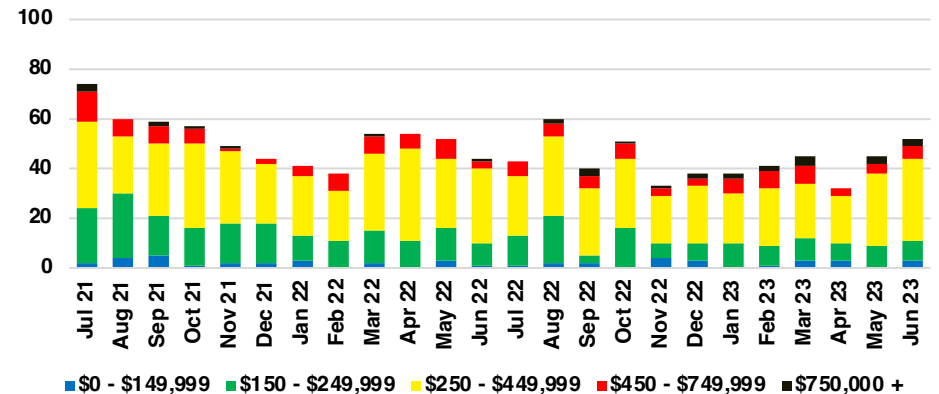

HABERSHAM COUNTY SALES BY PRICE POINT