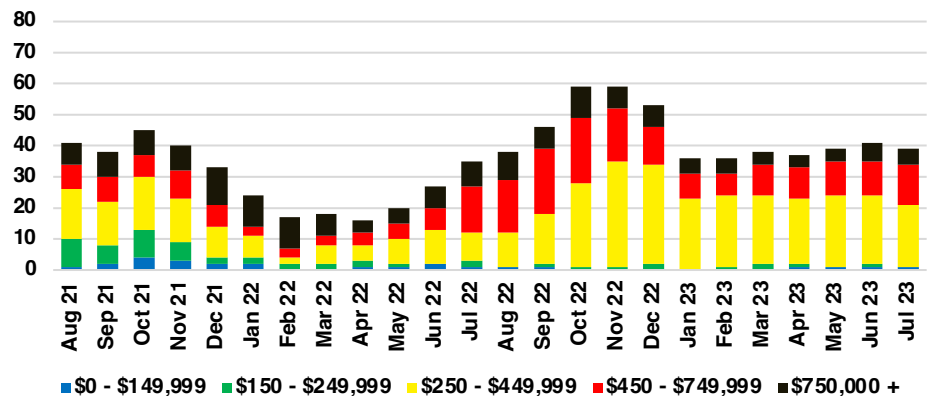

NORTH GEORGIA INVENTORY BY PRICE POINT

BANKS COUNTY QUICK N' DICATORS

BANKS COUNTY SALES VOLUME VS SUPPLY

BANKS COUNTY INVENTORY MONTHS OF SUPPLY

BANKS COUNTY 12 MONTH AVERAGE SALES PRICE

BANKS COUNTY SALES BY PRICE POINT

BANKS COUNTY INVENTORY BY PRICE POINT

BARROW COUNTY QUICK N' DICATORS

BARROW COUNTY SALES VOLUME VS SUPPLY

BARROW COUNTY INVENTORY MONTHS OF SUPPLY

BARROW COUNTY 12 MONTH AVERAGE SALES PRICE

BARROW COUNTY SALES BY PRICE POINT