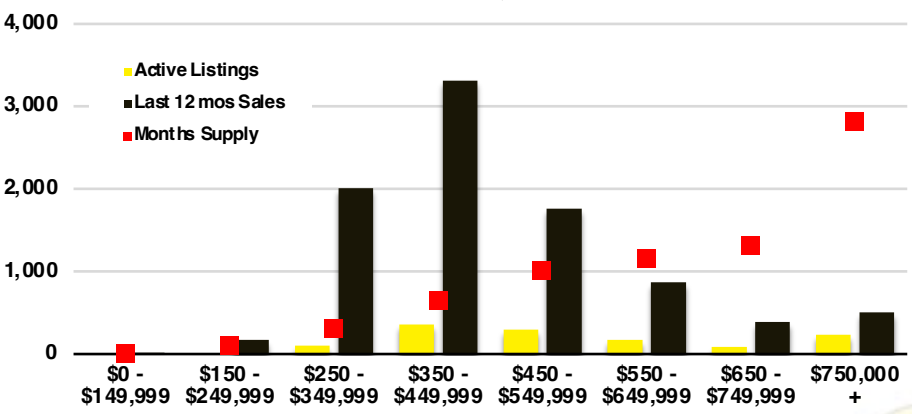

DAWSON COUNTY INVENTORY BY PRICE POINT

FORSYTH COUNTY QUICK N'DICATORS

FORSYTH COUNTY SALES VOLUME VS SUPPLY

FORSYTH COUNTY INVENTORY MONTHS OF SUPPLY

FORSYTH COUNTY 12 MONTH AVERAGE SALES PRICE

FORSYTH COUNTY SALES BY PRICE POINT

FORSYTH COUNTY INVENTORY BY PRICE POINT

FRANKLIN COUNTY QUICK N'DICATORS

FRANKLIN COUNTY SALES VOLUME VS SUPPLY

FRANKLIN COUNTY INVENTORY MONTHS OF SUPPLY

FRANKLIN COUNTY 12 MONTH AVERAGE SALES PRICE

FRANKLIN COUNTY SALES BY PRICE POINT

FRANKLIN COUNTY INVENTORY BY PRICE POINT

GWINNETT COUNTY QUICK N'DICATORS

GWINNETT COUNTY SALES VOLUME VS SUPPLY

GWINNETT COUNTY INVENTORY MONTHS OF SUPPLY

GWINNETT COUNTY 12 MONTH AVERAGE SALES PRICE

GWINNETT COUNTY SALES BY PRICE POINT