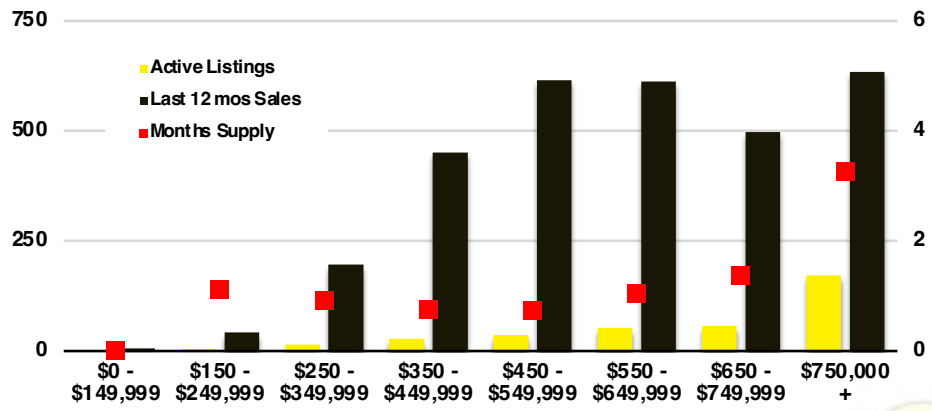

BARROW COUNTY INVENTORY BY PRICE POINT

CHEROKEE COUNTY QUICK N'DICATORS

CHEROKEE COUNTY SALES VOLUME VS SUPPLY

CHEROKEE COUNTY INVENTORY MONTHS OF SUPPLY

CHEROKEE COUNTY 12 MONTH AVERAGE SALES PRICE

CHEROKEE COUNTY SALES BY PRICE POINT

CHEROKEE COUNTY INVENTORY BY PRICE POINT

DAWSON COUNTY QUICK N'DICATORS

DAWSON COUNTY SALES VOLUME VS SUPPLY

DAWSON COUNTY INVENTORY MONTHS OF SUPPLY

DAWSON COUNTY 12 MONTH AVERAGE SALES PRICE

DAWSON COUNTY SALES BY PRICE POINT

DAWSON COUNTY INVENTORY BY PRICE POINT

FORSYTH COUNTY QUICK N'DICATORS

FORSYTH COUNTY SALES VOLUME VS SUPPLY

FORSYTH COUNTY INVENTORY MONTHS OF SUPPLY

FORSYTH COUNTY 12 MONTH AVERAGE SALES PRICE

FORSYTH COUNTY SALES BY PRICE POINT