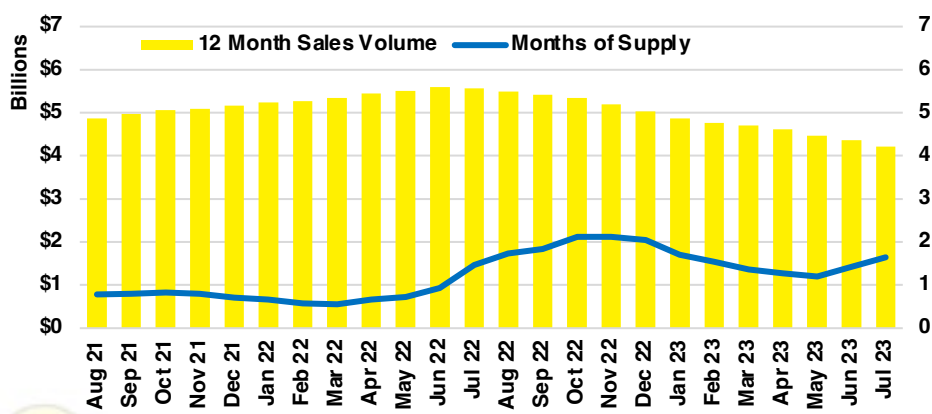

GWINNETT COUNTY SALES VOLUME VS SUPPLY