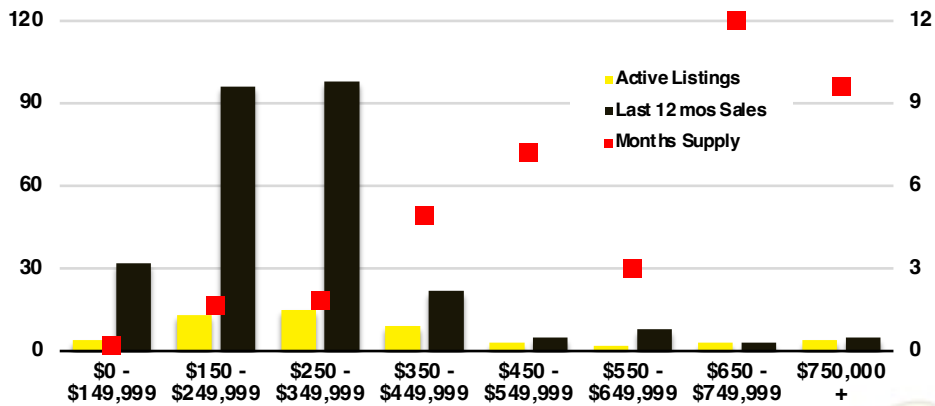

CHEROKEE COUNTY INVENTORY BY PRICE POINT

DAWSON COUNTY QUICK N'DICATORS

DAWSON COUNTY SALES VOLUME VS SUPPLY

DAWSON COUNTY INVENTORY MONTHS OF SUPPLY

DAWSON COUNTY 12 MONTH AVERAGE SALES PRICE

DAWSON COUNTY SALES BY PRICE POINT

DAWSON COUNTY INVENTORY BY PRICE POINT

FORSYTH COUNTY QUICK N'DICATORS

FORSYTH COUNTY SALES VOLUME VS SUPPLY

FORSYTH COUNTY INVENTORY MONTHS OF SUPPLY

FORSYTH COUNTY 12 MONTH AVERAGE SALES PRICE

FORSYTH COUNTY SALES BY PRICE POINT

FORSYTH COUNTY INVENTORY BY PRICE POINT

FRANKLIN COUNTY QUICK N'DICATORS

FRANKLIN COUNTY SALES VOLUME VS SUPPLY

FRANKLIN COUNTY INVENTORY MONTHS OF SUPPLY

FRANKLIN COUNTY 12 MONTH AVERAGE SALES PRICE

FRANKLIN COUNTY SALES BY PRICE POINT