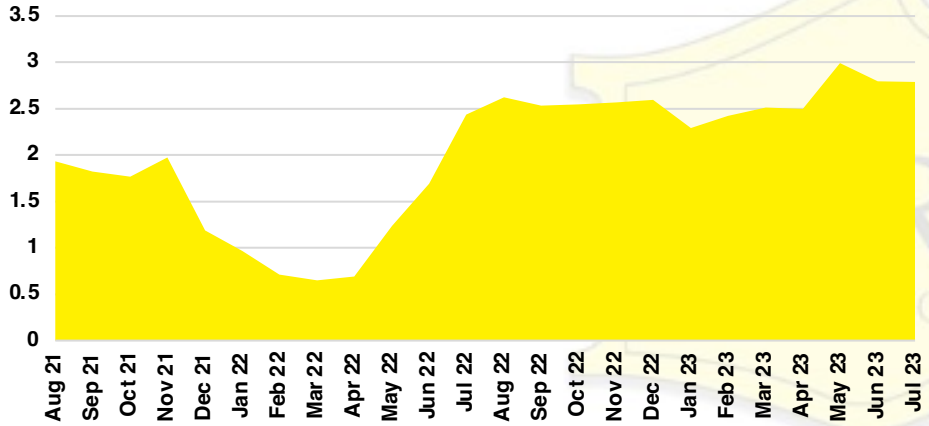

WALTON COUNTY SALES BY PRICE POINT

WALTON COUNTY INVENTORY BY PRICE POINT

WHITE COUNTY QUICK N' DICATORS

WHITE COUNTY SALES VOLUME VS SUPPLY

WHITE COUNTY INVENTORY MONTHS OF SUPPLY

WHITE COUNTY 12 MONTH AVERAGE SALES PRICE