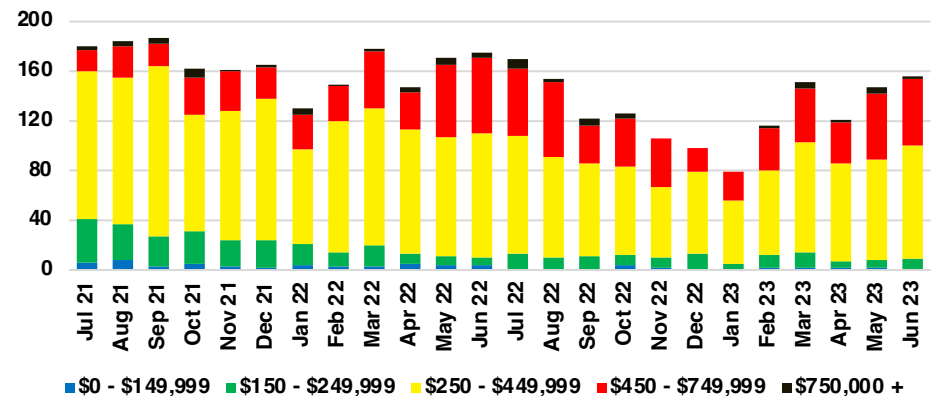

STEPHENS COUNTY SALES BY PRICE POINT

STEPHENS COUNTY INVENTORY BY PRICE POINT

WALTON COUNTY QUICK N' DICATORS

WALTON COUNTY SALES VOLUME VS SUPPLY

WALTON COUNTY INVENTORY MONTHS OF SUPPLY

WALTON COUNTY 12 MONTH AVERAGE SALES PRICE

WALTON COUNTY SALES BY PRICE POINT

WALTON COUNTY INVENTORY BY PRICE POINT

WHITE COUNTY QUICK N' DICATORS

WHITE COUNTY SALES VOLUME VS SUPPLY

WHITE COUNTY INVENTORY MONTHS OF SUPPLY

WHITE COUNTY 12 MONTH AVERAGE SALES PRICE