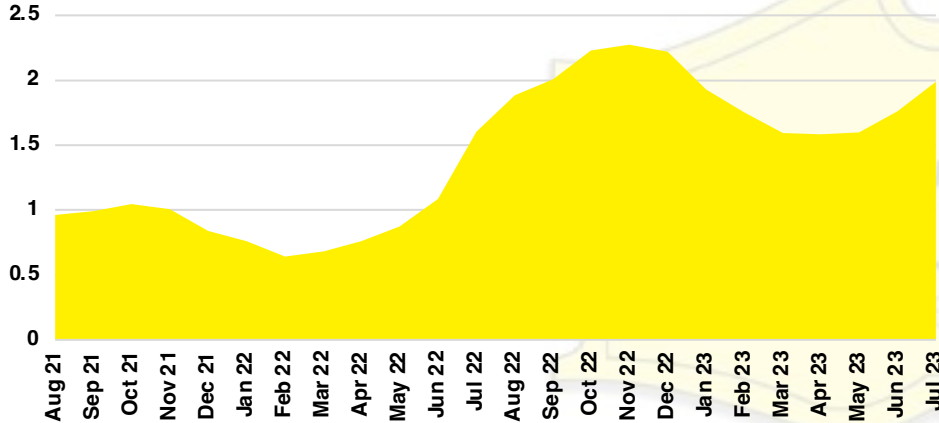

NORTH GEORGIA DEEP DIVE MARKET DATA

June 2023

June 2023

DEEP DIVE

NORTH GEORGIA QUICK N' DICATORS

NORTH GEORGIA INVENTORY MONTHS OF SUPPLY

NORTH GEORGIA SALES VOLUME VS SUPPLY

NORTH GEORGIA SALES BY PRICE POINT