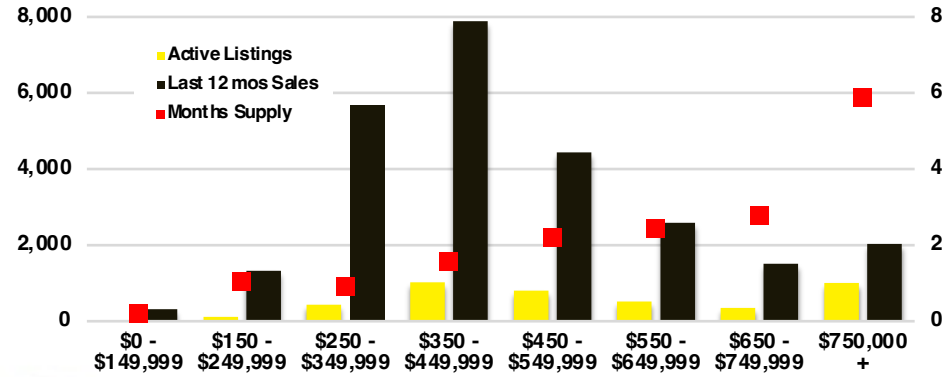

NORTH GEORGIA DEEP DIVE MARKET DATA

June 2023

June 2023

DEEP DIVE

NORTH GEORGIA QUICK N' DICATORS

NORTH GEORGIA INVENTORY MONTHS OF SUPPLY

NORTH GEORGIA SALES VOLUME VS SUPPLY

NORTH GEORGIA SALES BY PRICE POINT

WALTON COUNTY SALES BY PRICE POINT

WALTON COUNTY INVENTORY BY PRICE POINT

WHITE COUNTY QUICK N' DICATORS

WHITE COUNTY SALES VOLUME VS SUPPLY

WHITE COUNTY INVENTORY MONTHS OF SUPPLY

WHITE COUNTY 12 MONTH AVERAGE SALES PRICE