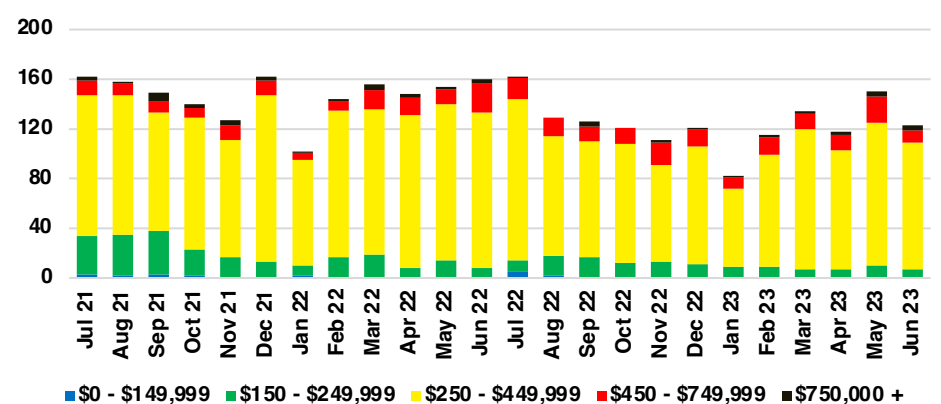

BANKS COUNTY INVENTORY BY PRICE POINT

BARROW COUNTY QUICK N' DICATORS

BARROW COUNTY SALES VOLUME VS SUPPLY

BARROW COUNTY INVENTORY MONTHS OF SUPPLY

BARROW COUNTY 12 MONTH AVERAGE SALES PRICE

BARROW COUNTY SALES BY PRICE POINT

BARROW COUNTY INVENTORY BY PRICE POINT

CHEROKEE COUNTY QUICK N'DICATORS

CHEROKEE COUNTY SALES VOLUME VS SUPPLY

CHEROKEE COUNTY INVENTORY MONTHS OF SUPPLY

CHEROKEE COUNTY 12 MONTH AVERAGE SALES PRICE

CHEROKEE COUNTY SALES BY PRICE POINT