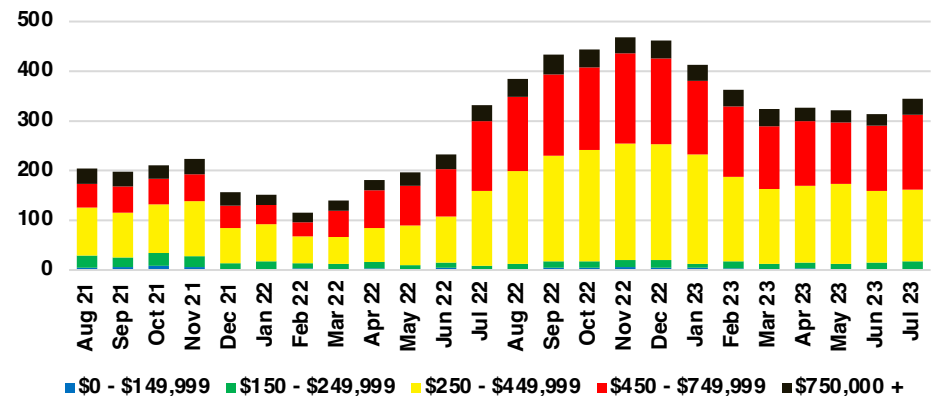

STEPHENS COUNTY SALES BY PRICE POINT

STEPHENS COUNTY INVENTORY BY PRICE POINT

WALTON COUNTY QUICK N' DICATORS

WALTON COUNTY SALES VOLUME VS SUPPLY

WALTON COUNTY INVENTORY MONTHS OF SUPPLY

WALTON COUNTY 12 MONTH AVERAGE SALES PRICE

WALTON COUNTY SALES BY PRICE POINT

WALTON COUNTY INVENTORY BY PRICE POINT

WHITE COUNTY QUICK N' DICATORS

WHITE COUNTY SALES VOLUME VS SUPPLY

WHITE COUNTY INVENTORY MONTHS OF SUPPLY

WHITE COUNTY 12 MONTH AVERAGE SALES PRICE