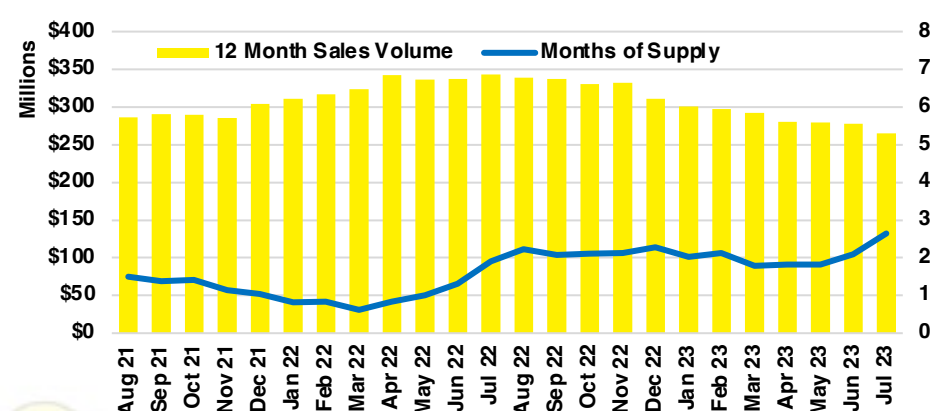

DAWSON COUNTY SALES VOLUME VS SUPPLY