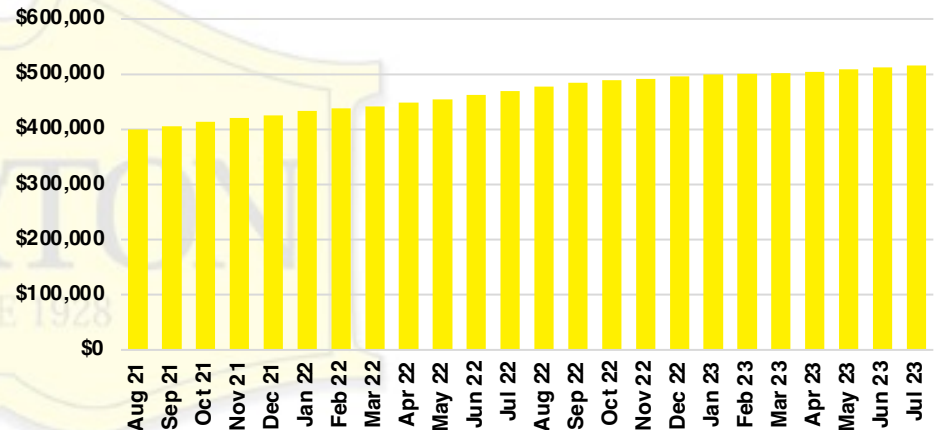

BANKS COUNTY INVENTORY BY PRICE POINT

BARROW COUNTY QUICK N' DICATORS

BARROW COUNTY SALES VOLUME VS SUPPLY

BARROW COUNTY INVENTORY MONTHS OF SUPPLY

BARROW COUNTY 12 MONTH AVERAGE SALES PRICE

BARROW COUNTY SALES BY PRICE POINT

BARROW COUNTY INVENTORY BY PRICE POINT

CHEROKEE COUNTY QUICK N'DICATORS

CHEROKEE COUNTY SALES VOLUME VS SUPPLY

CHEROKEE COUNTY INVENTORY MONTHS OF SUPPLY

CHEROKEE COUNTY 12 MONTH AVERAGE SALES PRICE

CHEROKEE COUNTY SALES BY PRICE POINT