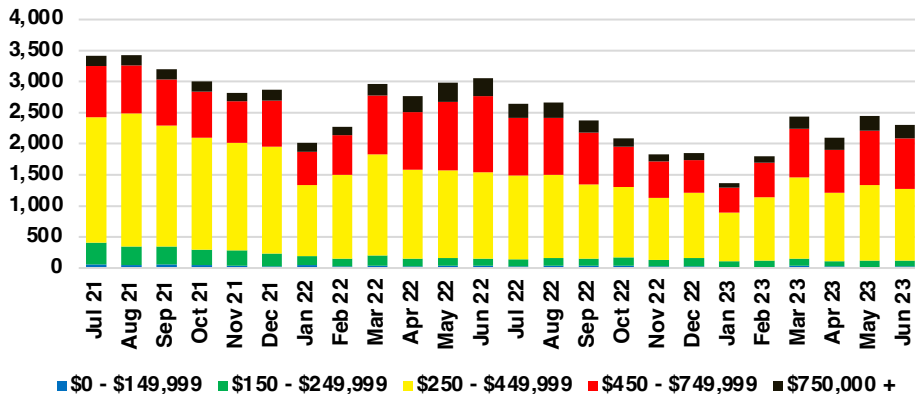

NORTH GEORGIA DEEP DIVE MARKET DATA

June 2023

June 2023

DEEP DIVE

NORTH GEORGIA QUICK N' DICATORS

NORTH GEORGIA INVENTORY MONTHS OF SUPPLY

NORTH GEORGIA SALES VOLUME VS SUPPLY

NORTH GEORGIA SALES BY PRICE POINT