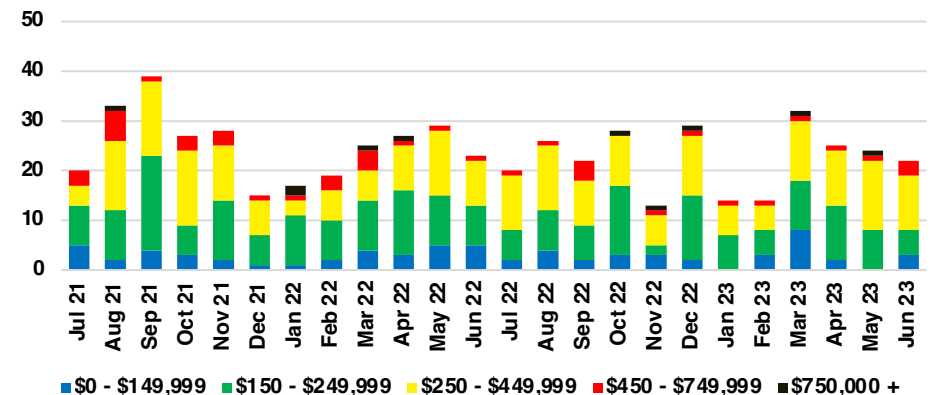

DAWSON COUNTY INVENTORY BY PRICE POINT

FORSYTH COUNTY QUICK N'DICATORS

FORSYTH COUNTY SALES VOLUME VS SUPPLY

FORSYTH COUNTY INVENTORY MONTHS OF SUPPLY

FORSYTH COUNTY 12 MONTH AVERAGE SALES PRICE

FORSYTH COUNTY SALES BY PRICE POINT

FORSYTH COUNTY INVENTORY BY PRICE POINT

FRANKLIN COUNTY QUICK N'DICATORS

FRANKLIN COUNTY SALES VOLUME VS SUPPLY

FRANKLIN COUNTY INVENTORY MONTHS OF SUPPLY

FRANKLIN COUNTY 12 MONTH AVERAGE SALES PRICE

FRANKLIN COUNTY SALES BY PRICE POINT