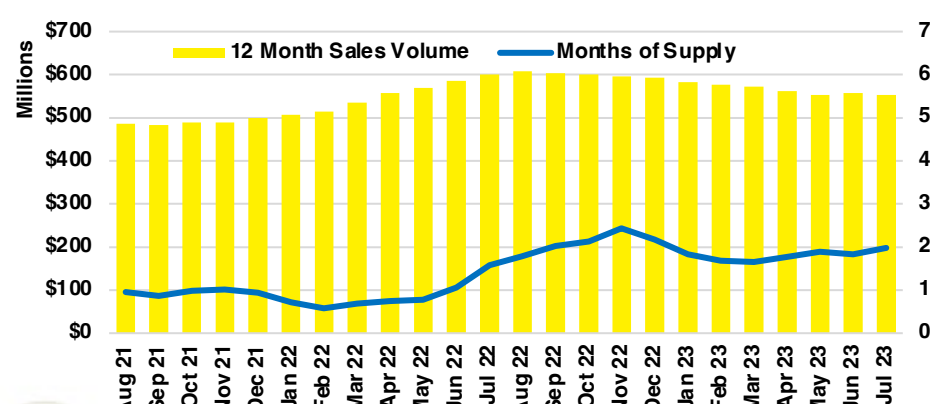

NORTH GEORGIA INVENTORY BY PRICE POINT

BANKS COUNTY QUICK N' DICATORS

BANKS COUNTY SALES VOLUME VS SUPPLY

BANKS COUNTY INVENTORY MONTHS OF SUPPLY

BANKS COUNTY 12 MONTH AVERAGE SALES PRICE

BANKS COUNTY SALES BY PRICE POINT

BANKS COUNTY INVENTORY BY PRICE POINT

BARROW COUNTY QUICK N' DICATORS

BARROW COUNTY SALES VOLUME VS SUPPLY

BARROW COUNTY INVENTORY MONTHS OF SUPPLY

BARROW COUNTY 12 MONTH AVERAGE SALES PRICE

BARROW COUNTY SALES BY PRICE POINT