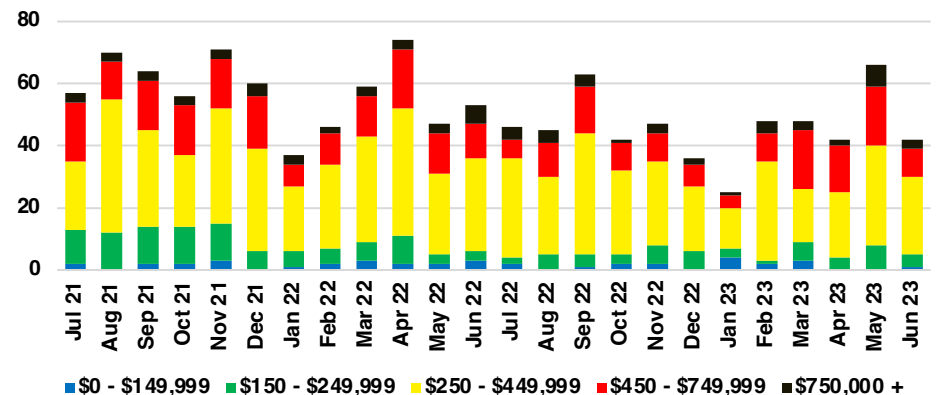

PICKENS COUNTY SALES BY PRICE POINT