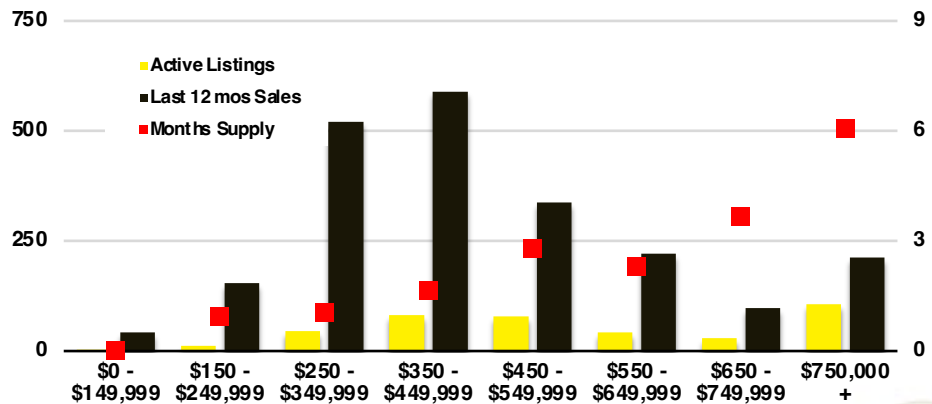

HALL COUNTY QUICK N'DICATORS