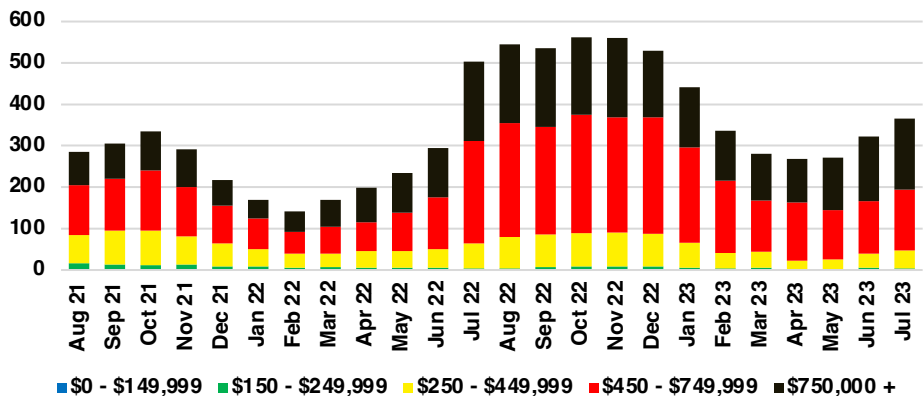

FORSYTH COUNTY INVENTORY BY PRICE POINT