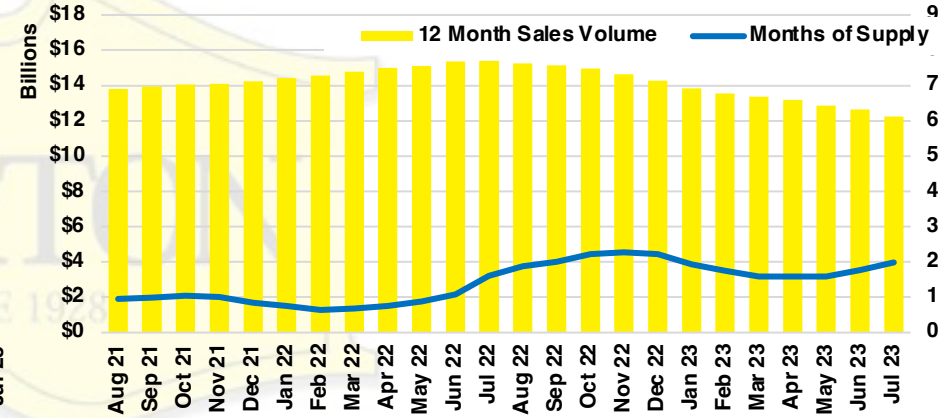

NORTH GEORGIA DEEP DIVE MARKET DATA

June 2023

June 2023

DEEP DIVE

NORTH GEORGIA QUICK N' DICATORS

NORTH GEORGIA INVENTORY MONTHS OF SUPPLY

NORTH GEORGIA SALES VOLUME VS SUPPLY

NORTH GEORGIA SALES BY PRICE POINT