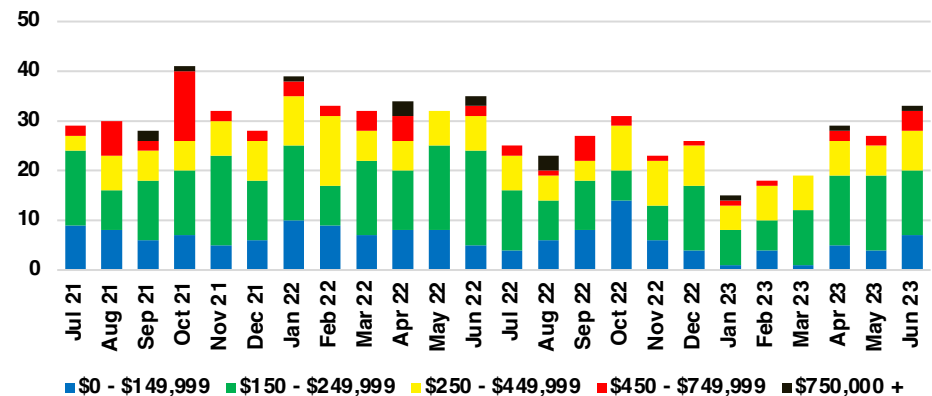

STEPHENS COUNTY SALES BY PRICE POINT