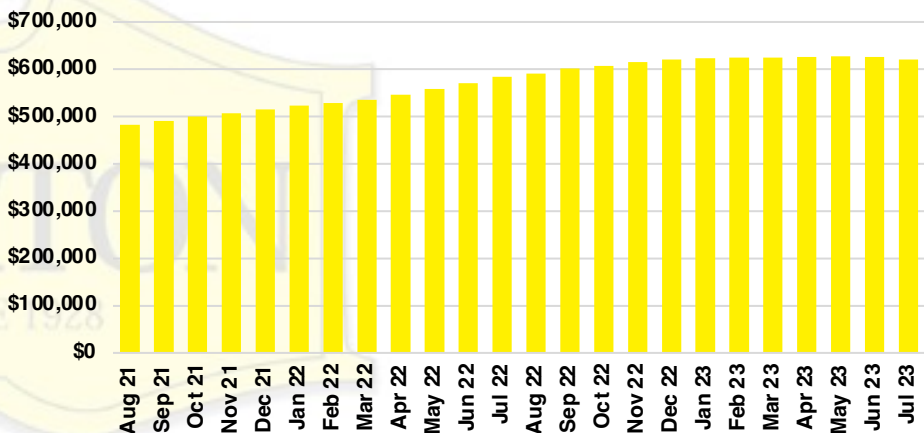

DAWSON COUNTY INVENTORY BY PRICE POINT

FORSYTH COUNTY QUICK N'DICATORS

FORSYTH COUNTY SALES VOLUME VS SUPPLY

FORSYTH COUNTY INVENTORY MONTHS OF SUPPLY

FORSYTH COUNTY 12 MONTH AVERAGE SALES PRICE

FORSYTH COUNTY SALES BY PRICE POINT