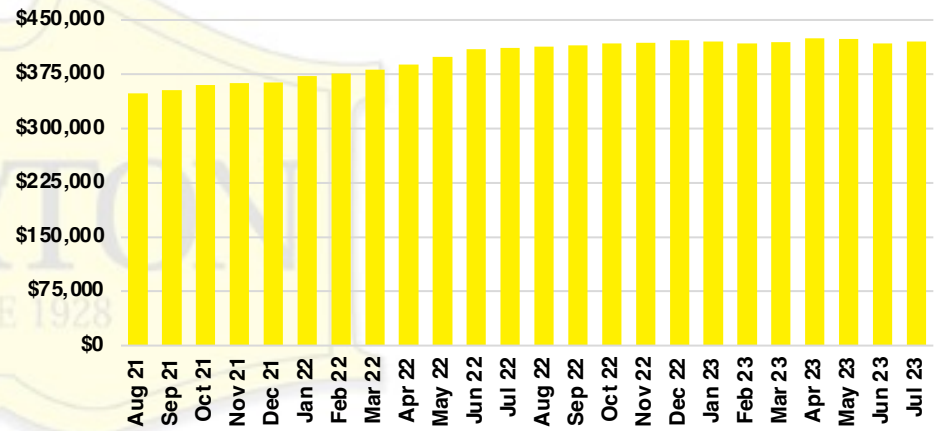

LUMPKIN COUNTY SALES BY PRICE POINT

LUMPKIN COUNTY INVENTORY BY PRICE POINT

PICKENS COUNTY QUICK N'DICATORS

PICKENS COUNTY SALES VOLUME VS SUPPLY

PICKENS COUNTY INVENTORY MONTHS OF SUPPLY

PICKENS COUNTY 12 MONTH AVERAGE SALES PRICE