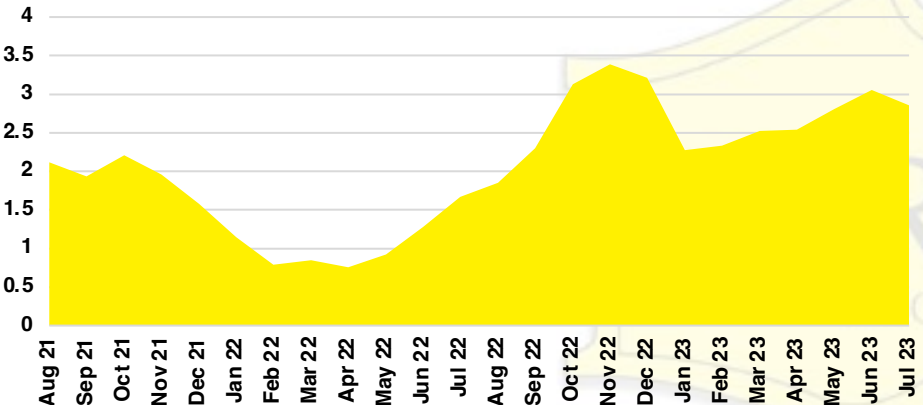

NORTH GEORGIA INVENTORY BY PRICE POINT

BANKS COUNTY QUICK N' DICATORS

BANKS COUNTY SALES VOLUME VS SUPPLY

BANKS COUNTY INVENTORY MONTHS OF SUPPLY

BANKS COUNTY 12 MONTH AVERAGE SALES PRICE

BANKS COUNTY SALES BY PRICE POINT

BANKS COUNTY INVENTORY BY PRICE POINT

BARROW COUNTY QUICK N' DICATORS

BARROW COUNTY SALES VOLUME VS SUPPLY

BARROW COUNTY INVENTORY MONTHS OF SUPPLY

BARROW COUNTY 12 MONTH AVERAGE SALES PRICE

BARROW COUNTY SALES BY PRICE POINT