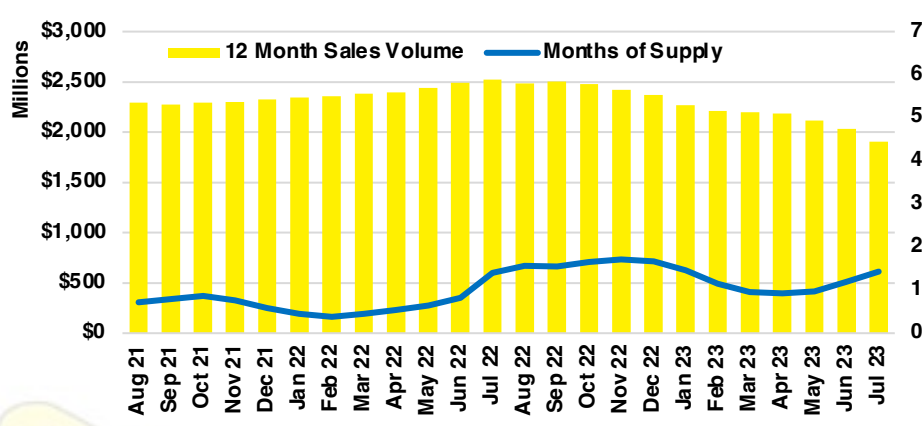

CHEROKEE COUNTY INVENTORY BY PRICE POINT

DAWSON COUNTY QUICK N'DICATORS

DAWSON COUNTY SALES VOLUME VS SUPPLY

DAWSON COUNTY INVENTORY MONTHS OF SUPPLY

DAWSON COUNTY 12 MONTH AVERAGE SALES PRICE

DAWSON COUNTY SALES BY PRICE POINT

DAWSON COUNTY INVENTORY BY PRICE POINT

FORSYTH COUNTY QUICK N'DICATORS

FORSYTH COUNTY SALES VOLUME VS SUPPLY

FORSYTH COUNTY INVENTORY MONTHS OF SUPPLY

FORSYTH COUNTY 12 MONTH AVERAGE SALES PRICE

FORSYTH COUNTY SALES BY PRICE POINT