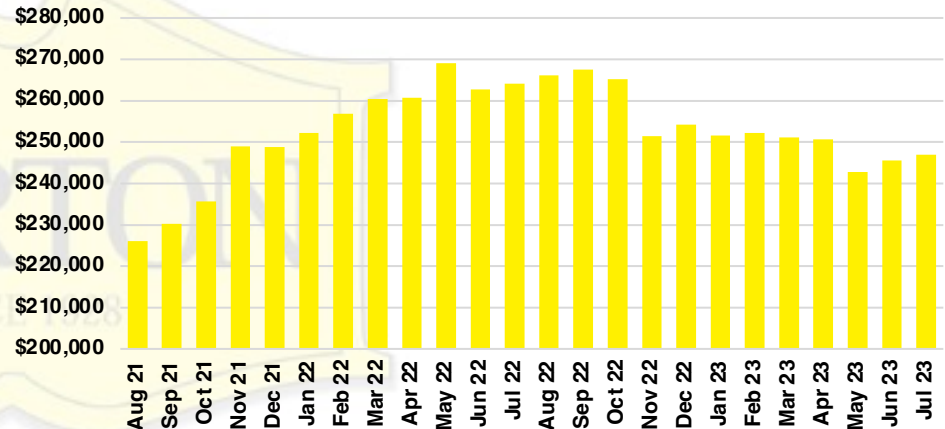

PICKENS COUNTY SALES BY PRICE POINT

PICKENS COUNTY INVENTORY BY PRICE POINT

RABUN COUNTY QUICK N'DICATORS

RABUN COUNTY SALES VOLUME VS SUPPLY

RABUN COUNTY INVENTORY MONTHS OF SUPPLY

RABUN COUNTY 12 MONTH AVERAGE SALES PRICE

RABUN COUNTY SALES BY PRICE POINT

RABUN COUNTY INVENTORY BY PRICE POINT

STEPHENS COUNTY QUICK N' DICATORS

STEPHENS COUNTY SALES VOLUME VS SUPPLY

STEPHENS COUNTY INVENTORY MONTHS OF SUPPLY

STEPHENS COUNTY 12 MONTH AVERAGE SALES PRICE