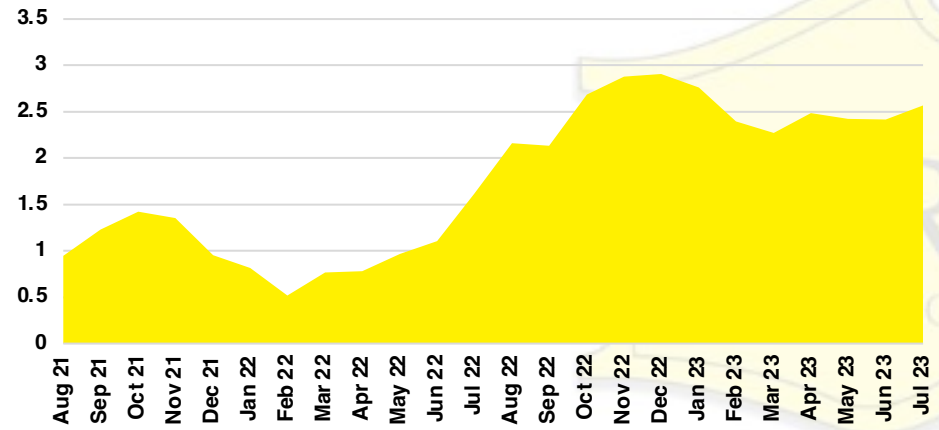

HALL COUNTY SALES BY PRICE POINT

HALL COUNTY INVENTORY BY PRICE POINT

JACKSON COUNTY QUICK N'DICATORS

JACKSON COUNTY SALES VOLUME VS SUPPLY

JACKSON COUNTY INVENTORY MONTHS OF SUPPLY

JACKSON COUNTY 12 MONTH AVERAGE SALES PRICE