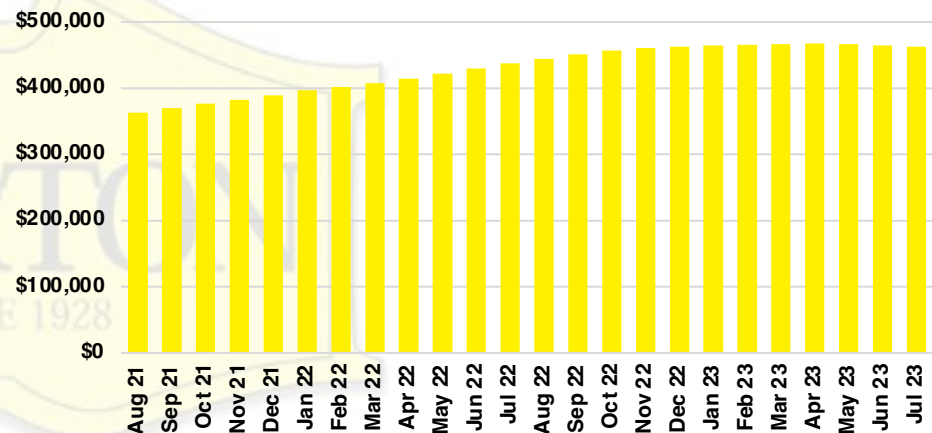

FRANKLIN COUNTY INVENTORY BY PRICE POINT

GWINNETT COUNTY QUICK N'DICATORS

GWINNETT COUNTY SALES VOLUME VS SUPPLY

GWINNETT COUNTY INVENTORY MONTHS OF SUPPLY

GWINNETT COUNTY 12 MONTH AVERAGE SALES PRICE

GWINNETT COUNTY SALES BY PRICE POINT