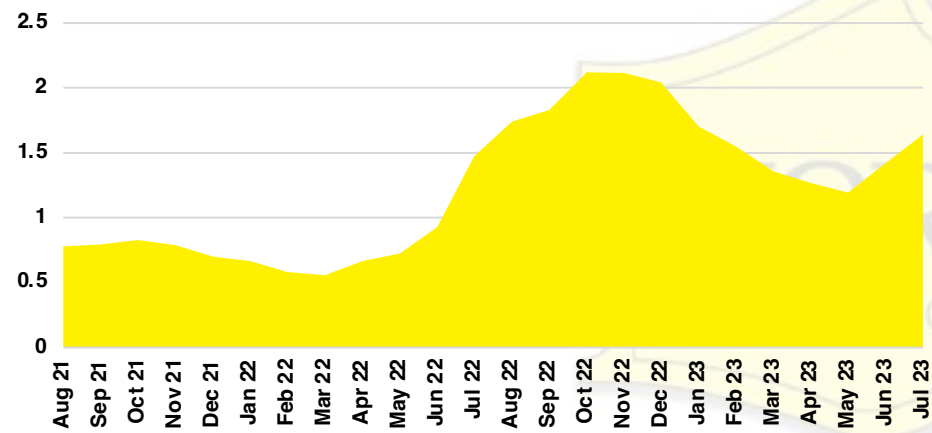

FRANKLIN COUNTY INVENTORY BY PRICE POINT

GWINNETT COUNTY QUICK N'DICATORS

GWINNETT COUNTY SALES VOLUME VS SUPPLY

GWINNETT COUNTY INVENTORY MONTHS OF SUPPLY

GWINNETT COUNTY 12 MONTH AVERAGE SALES PRICE

GWINNETT COUNTY SALES BY PRICE POINT