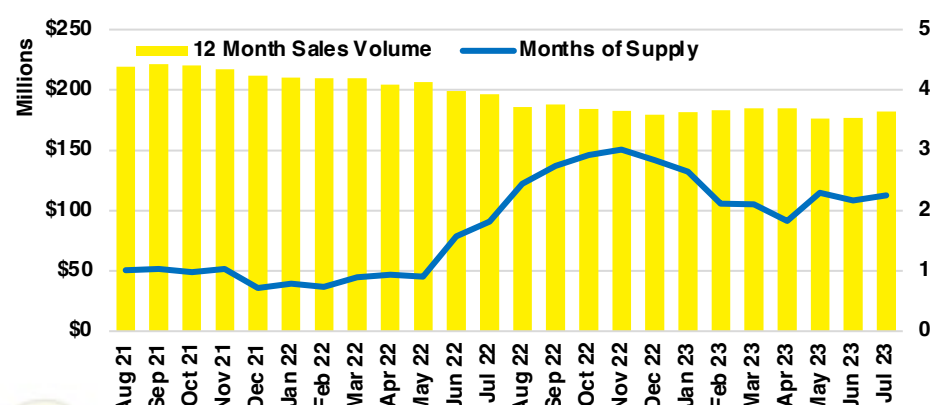

HABERSHAM COUNTY SALES VOLUME VS SUPPLY