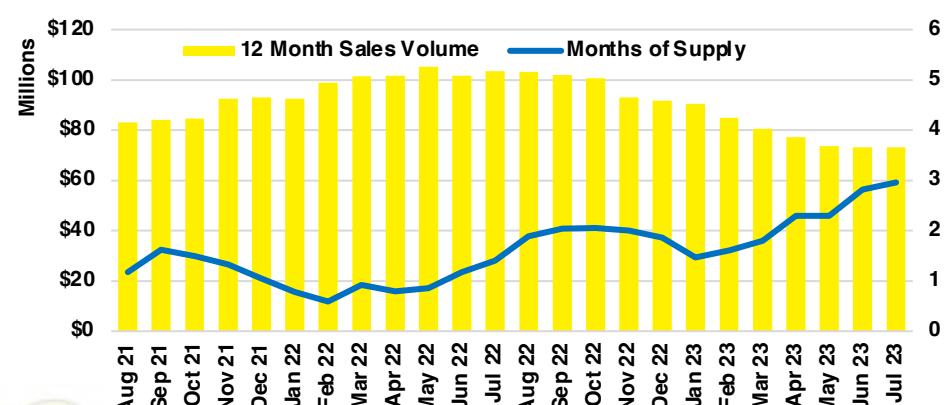

RABUN COUNTY SALES BY PRICE POINT

RABUN COUNTY INVENTORY BY PRICE POINT

STEPHENS COUNTY QUICK N' DICATORS

STEPHENS COUNTY SALES VOLUME VS SUPPLY

STEPHENS COUNTY INVENTORY MONTHS OF SUPPLY

STEPHENS COUNTY 12 MONTH AVERAGE SALES PRICE