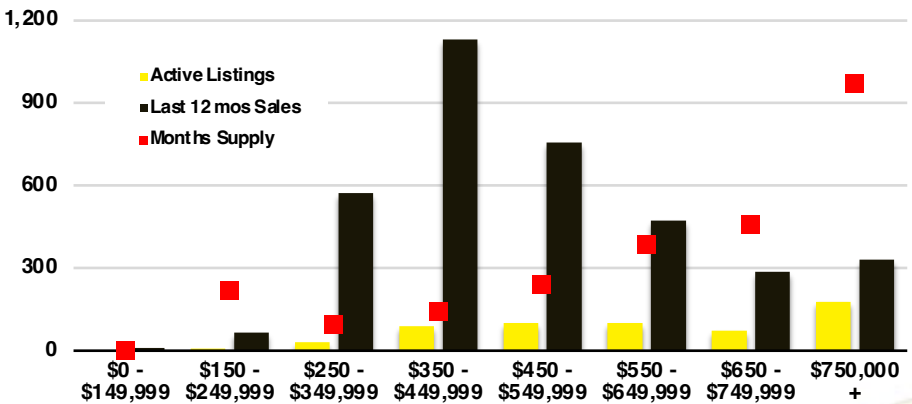

BANKS COUNTY INVENTORY BY PRICE POINT

BARROW COUNTY QUICK N' DICATORS

BARROW COUNTY SALES VOLUME VS SUPPLY

BARROW COUNTY INVENTORY MONTHS OF SUPPLY

BARROW COUNTY 12 MONTH AVERAGE SALES PRICE

BARROW COUNTY SALES BY PRICE POINT

BARROW COUNTY INVENTORY BY PRICE POINT

CHEROKEE COUNTY QUICK N'DICATORS

CHEROKEE COUNTY SALES VOLUME VS SUPPLY

CHEROKEE COUNTY INVENTORY MONTHS OF SUPPLY

CHEROKEE COUNTY 12 MONTH AVERAGE SALES PRICE

CHEROKEE COUNTY SALES BY PRICE POINT

WALTON COUNTY SALES BY PRICE POINT

WALTON COUNTY INVENTORY BY PRICE POINT

WHITE COUNTY QUICK N' DICATORS

WHITE COUNTY SALES VOLUME VS SUPPLY

WHITE COUNTY INVENTORY MONTHS OF SUPPLY

WHITE COUNTY 12 MONTH AVERAGE SALES PRICE