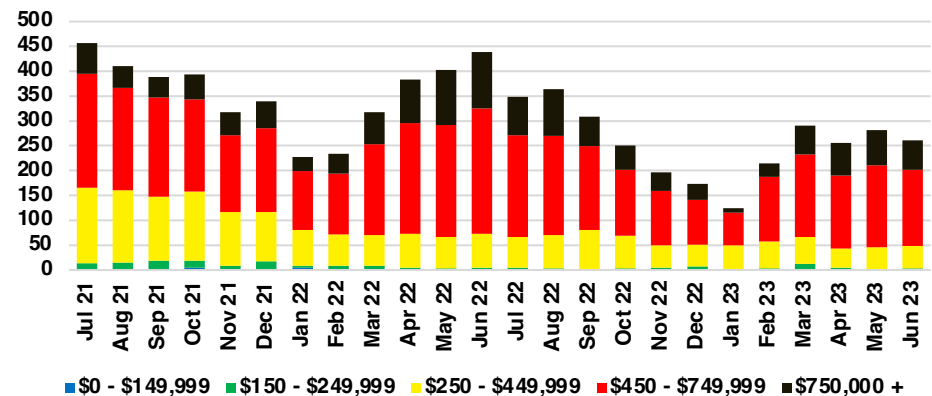

DAWSON COUNTY INVENTORY BY PRICE POINT

FORSYTH COUNTY QUICK N'DICATORS

FORSYTH COUNTY SALES VOLUME VS SUPPLY

FORSYTH COUNTY INVENTORY MONTHS OF SUPPLY

FORSYTH COUNTY 12 MONTH AVERAGE SALES PRICE

FORSYTH COUNTY SALES BY PRICE POINT