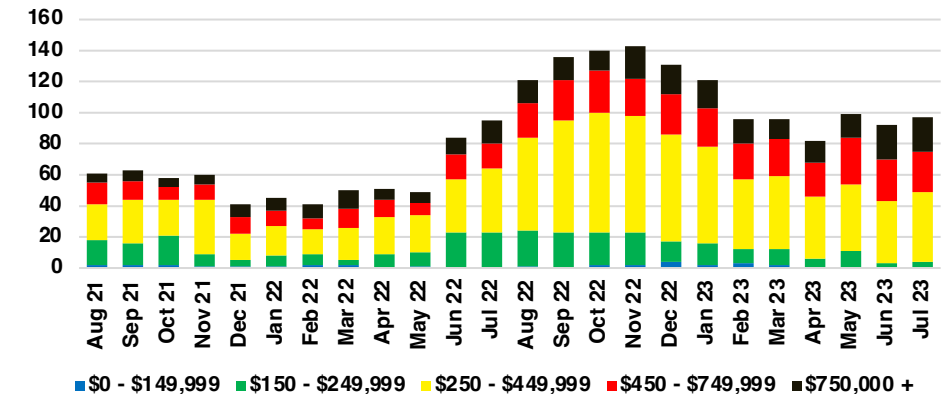

HABERSHAM COUNTY INVENTORY BY PRICE POINT