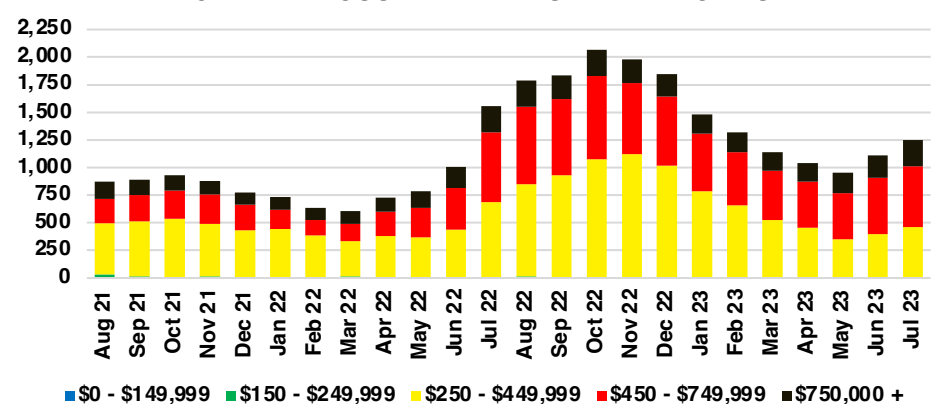

GWINNETT COUNTY INVENTORY BY PRICE POINT