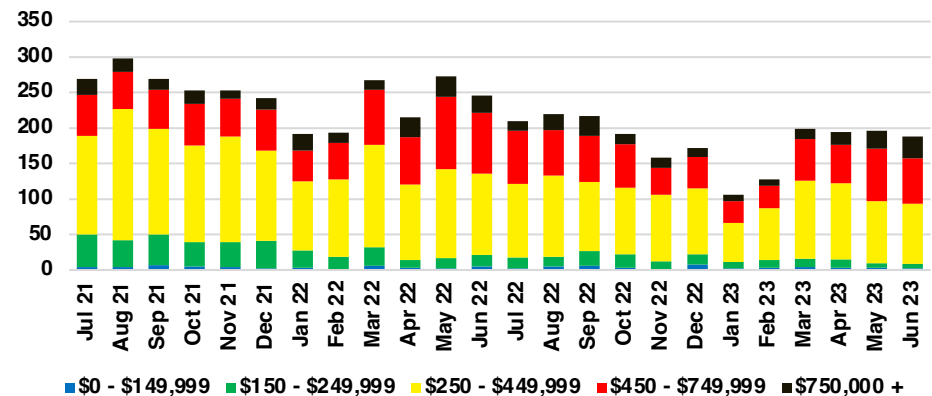

HALL COUNTY SALES BY PRICE POINT