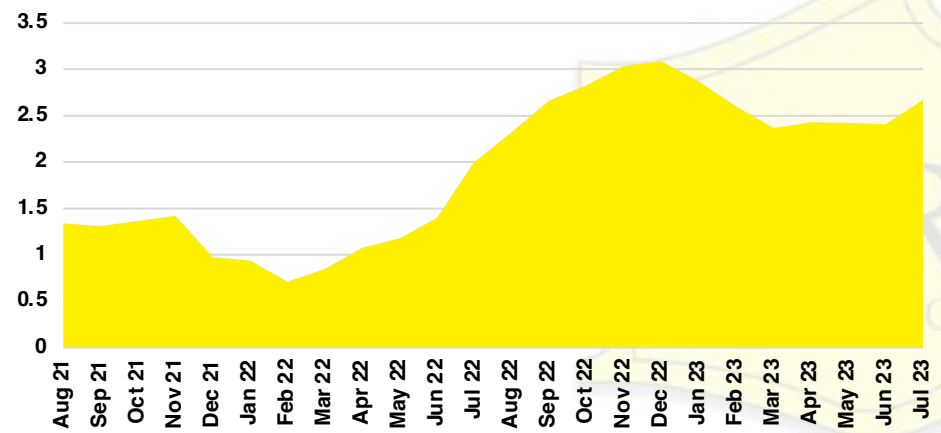

STEPHENS COUNTY SALES BY PRICE POINT

STEPHENS COUNTY INVENTORY BY PRICE POINT

WALTON COUNTY QUICK N' DICATORS

WALTON COUNTY SALES VOLUME VS SUPPLY

WALTON COUNTY INVENTORY MONTHS OF SUPPLY

WALTON COUNTY 12 MONTH AVERAGE SALES PRICE