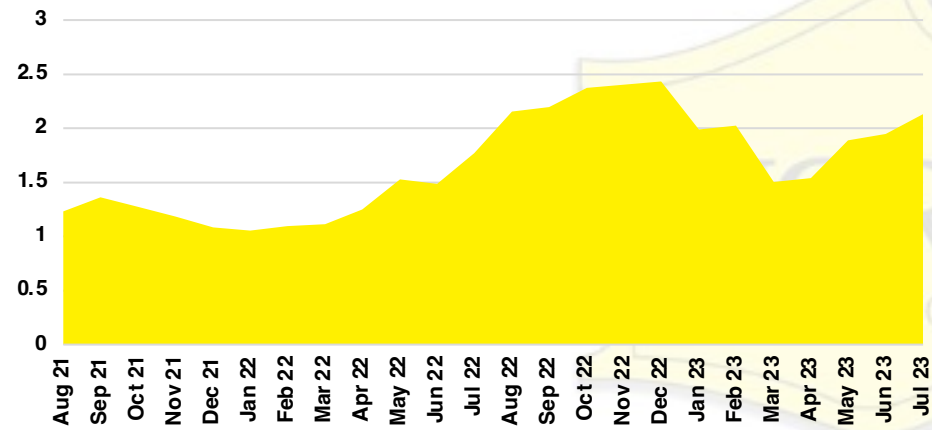

JACKSON COUNTY SALES BY PRICE POINT

JACKSON COUNTY INVENTORY BY PRICE POINT

LUMPKIN COUNTY QUICK N'DICATORS

LUMPKIN COUNTY SALES VOLUME VS SUPPLY

LUMPKIN COUNTY INVENTORY MONTHS OF SUPPLY

LUMPKIN COUNTY 12 MONTH AVERAGE SALES PRICE