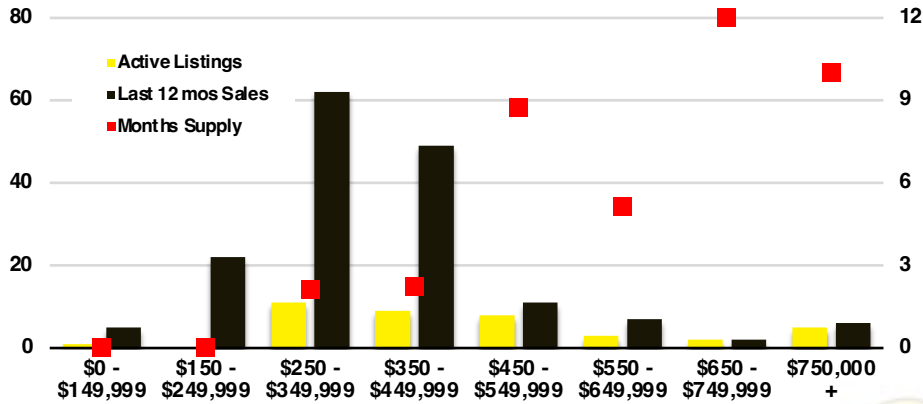

NORTH GEORGIA DEEP DIVE MARKET DATA

June 2023

June 2023

DEEP DIVE

NORTH GEORGIA QUICK N' DICATORS

NORTH GEORGIA INVENTORY MONTHS OF SUPPLY

NORTH GEORGIA SALES VOLUME VS SUPPLY

NORTH GEORGIA SALES BY PRICE POINT

NORTH GEORGIA INVENTORY BY PRICE POINT

BANKS COUNTY QUICK N' DICATORS

BANKS COUNTY SALES VOLUME VS SUPPLY

BANKS COUNTY INVENTORY MONTHS OF SUPPLY

BANKS COUNTY 12 MONTH AVERAGE SALES PRICE

BANKS COUNTY SALES BY PRICE POINT

WALTON COUNTY SALES BY PRICE POINT

WALTON COUNTY INVENTORY BY PRICE POINT

WHITE COUNTY QUICK N' DICATORS

WHITE COUNTY SALES VOLUME VS SUPPLY

WHITE COUNTY INVENTORY MONTHS OF SUPPLY

WHITE COUNTY 12 MONTH AVERAGE SALES PRICE