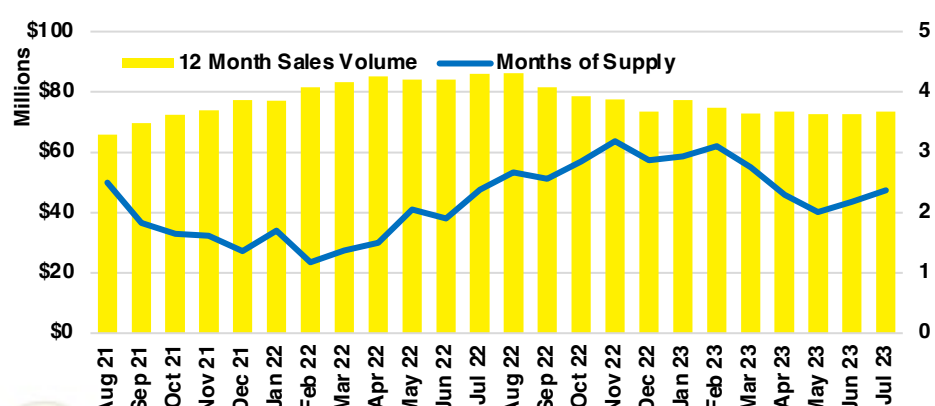

FRANKLIN COUNTY SALES VOLUME VS SUPPLY