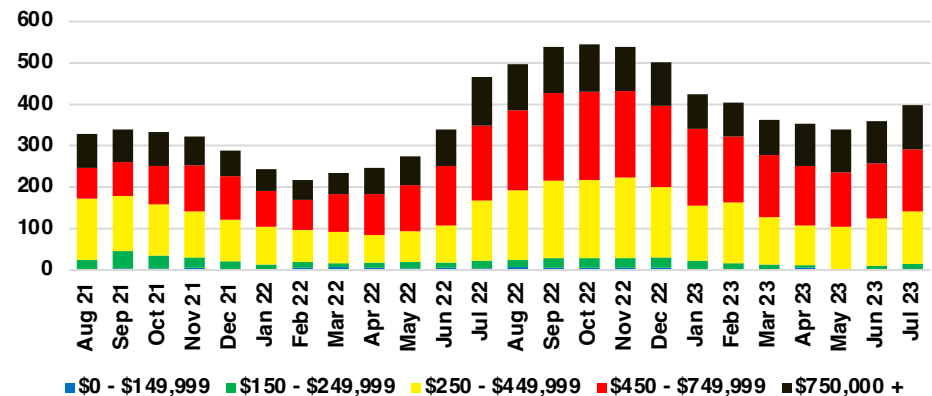

HALL COUNTY INVENTORY BY PRICE POINT