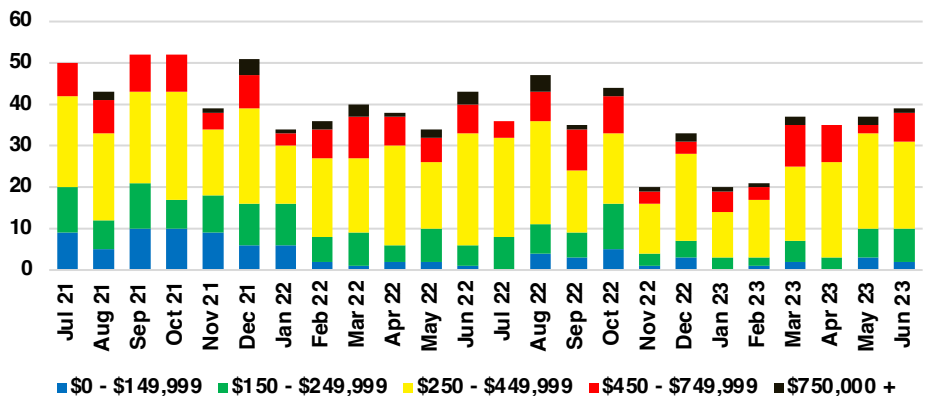

WALTON COUNTY SALES BY PRICE POINT

WALTON COUNTY INVENTORY BY PRICE POINT

WHITE COUNTY QUICK N' DICATORS

WHITE COUNTY SALES VOLUME VS SUPPLY

WHITE COUNTY INVENTORY MONTHS OF SUPPLY

WHITE COUNTY 12 MONTH AVERAGE SALES PRICE

WHITE COUNTY SALES BY PRICE POINT

WHITE COUNTY INVENTORY BY PRICE POINT