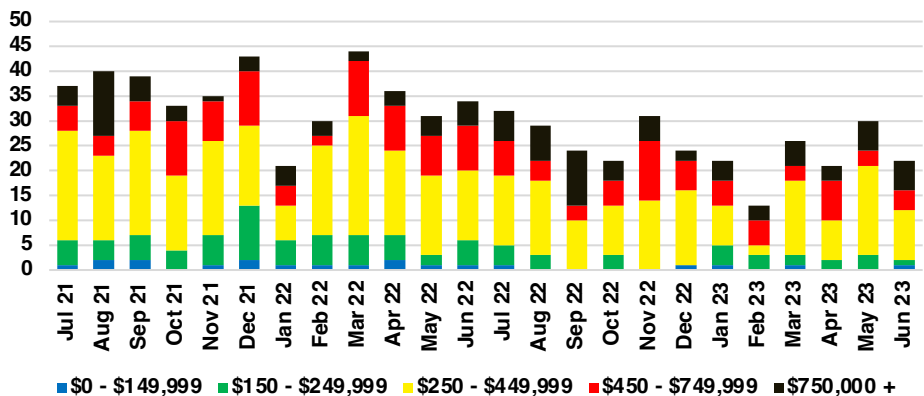

PICKENS COUNTY SALES BY PRICE POINT

PICKENS COUNTY INVENTORY BY PRICE POINT

RABUN COUNTY QUICK N'DICATORS

RABUN COUNTY SALES VOLUME VS SUPPLY

RABUN COUNTY INVENTORY MONTHS OF SUPPLY

RABUN COUNTY 12 MONTH AVERAGE SALES PRICE

RABUN COUNTY SALES BY PRICE POINT

RABUN COUNTY INVENTORY BY PRICE POINT

STEPHENS COUNTY QUICK N' DICATORS

STEPHENS COUNTY SALES VOLUME VS SUPPLY

STEPHENS COUNTY INVENTORY MONTHS OF SUPPLY

STEPHENS COUNTY 12 MONTH AVERAGE SALES PRICE