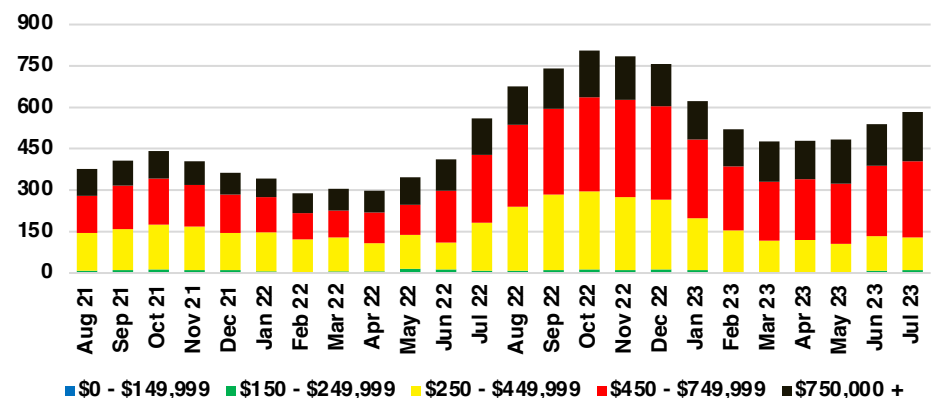

BANKS COUNTY INVENTORY BY PRICE POINT

BARROW COUNTY QUICK N' DICATORS

BARROW COUNTY SALES VOLUME VS SUPPLY

BARROW COUNTY INVENTORY MONTHS OF SUPPLY

BARROW COUNTY 12 MONTH AVERAGE SALES PRICE

BARROW COUNTY SALES BY PRICE POINT

BARROW COUNTY INVENTORY BY PRICE POINT

CHEROKEE COUNTY QUICK N'DICATORS

CHEROKEE COUNTY SALES VOLUME VS SUPPLY

CHEROKEE COUNTY INVENTORY MONTHS OF SUPPLY

CHEROKEE COUNTY 12 MONTH AVERAGE SALES PRICE

CHEROKEE COUNTY SALES BY PRICE POINT

CHEROKEE COUNTY INVENTORY BY PRICE POINT

DAWSON COUNTY QUICK N'DICATORS

DAWSON COUNTY SALES VOLUME VS SUPPLY

DAWSON COUNTY INVENTORY MONTHS OF SUPPLY

DAWSON COUNTY 12 MONTH AVERAGE SALES PRICE

DAWSON COUNTY SALES BY PRICE POINT