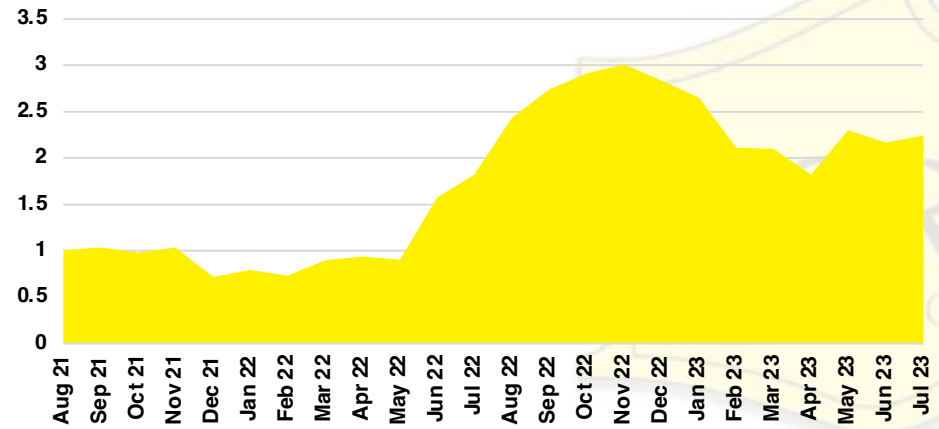

GWINNETT COUNTY INVENTORY BY PRICE POINT

HABERSHAM COUNTY QUICK N' DICATORS

HABERSHAM COUNTY SALES VOLUME VS SUPPLY

HABERSHAM COUNTY INVENTORY MONTHS OF SUPPLY

HABERSHAM COUNTY 12 MONTH AVERAGE SALES PRICE