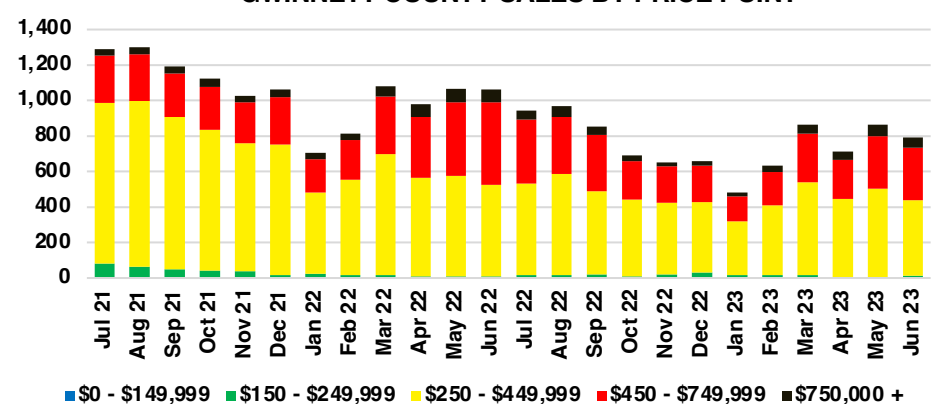

FRANKLIN COUNTY INVENTORY BY PRICE POINT

GWINNETT COUNTY QUICK N'DICATORS

GWINNETT COUNTY SALES VOLUME VS SUPPLY

GWINNETT COUNTY INVENTORY MONTHS OF SUPPLY

GWINNETT COUNTY 12 MONTH AVERAGE SALES PRICE

GWINNETT COUNTY SALES BY PRICE POINT