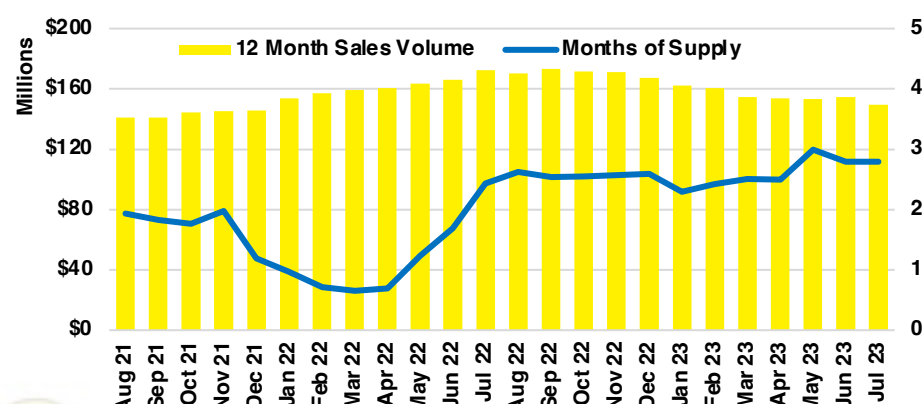

WALTON COUNTY SALES BY PRICE POINT

WALTON COUNTY INVENTORY BY PRICE POINT

WHITE COUNTY QUICK N' DICATORS

WHITE COUNTY SALES VOLUME VS SUPPLY

WHITE COUNTY INVENTORY MONTHS OF SUPPLY

WHITE COUNTY 12 MONTH AVERAGE SALES PRICE