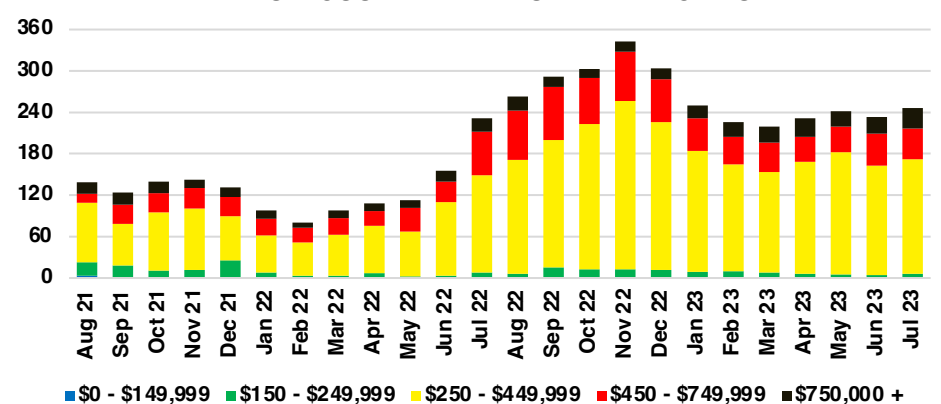

BANKS COUNTY INVENTORY BY PRICE POINT

BARROW COUNTY QUICK N' DICATORS

BARROW COUNTY SALES VOLUME VS SUPPLY

BARROW COUNTY INVENTORY MONTHS OF SUPPLY

BARROW COUNTY 12 MONTH AVERAGE SALES PRICE

BARROW COUNTY SALES BY PRICE POINT

BARROW COUNTY INVENTORY BY PRICE POINT

CHEROKEE COUNTY QUICK N'DICATORS

CHEROKEE COUNTY SALES VOLUME VS SUPPLY

CHEROKEE COUNTY INVENTORY MONTHS OF SUPPLY

CHEROKEE COUNTY 12 MONTH AVERAGE SALES PRICE

CHEROKEE COUNTY SALES BY PRICE POINT