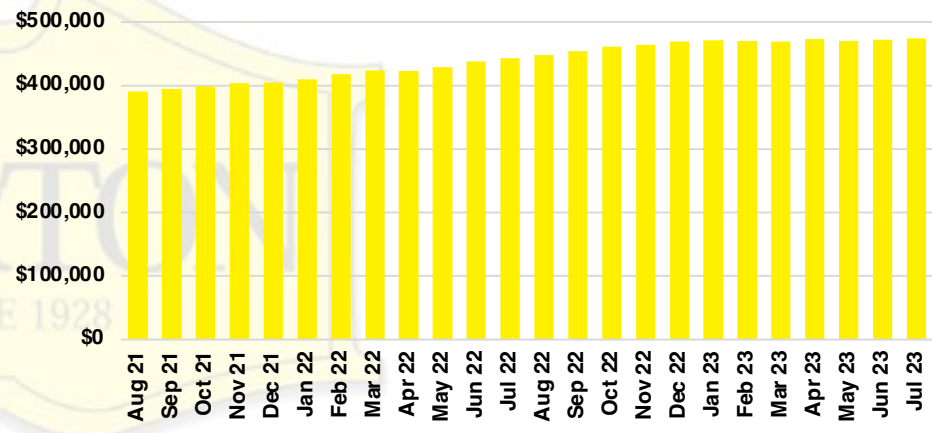

HABERSHAM COUNTY SALES BY PRICE POINT

HABERSHAM COUNTY INVENTORY BY PRICE POINT

HALL COUNTY QUICK N'DICATORS

HALL COUNTY SALES VOLUME VS SUPPLY

HALL COUNTY INVENTORY MONTHS OF SUPPLY

HALL COUNTY 12 MONTH AVERAGE SALES PRICE