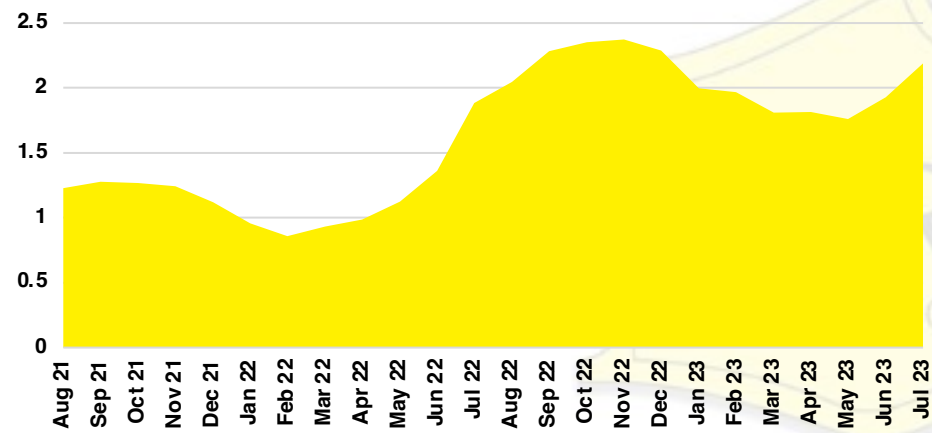

HABERSHAM COUNTY SALES BY PRICE POINT

HABERSHAM COUNTY INVENTORY BY PRICE POINT

HALL COUNTY QUICK N'DICATORS

HALL COUNTY SALES VOLUME VS SUPPLY

HALL COUNTY INVENTORY MONTHS OF SUPPLY

HALL COUNTY 12 MONTH AVERAGE SALES PRICE