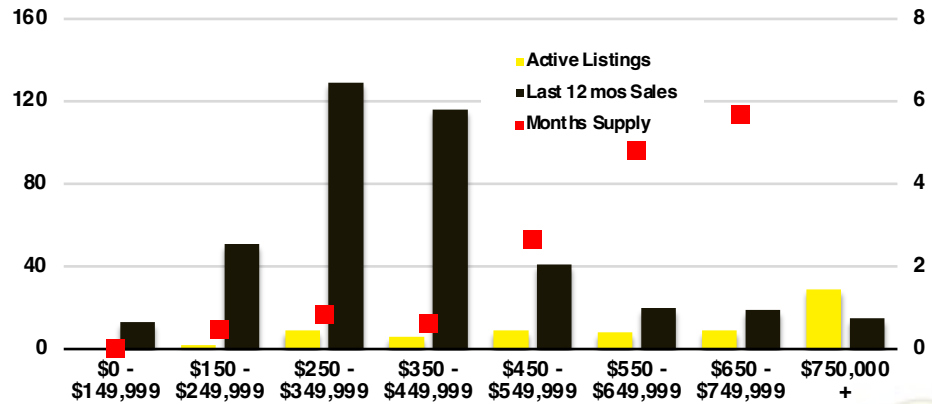

HALL COUNTY SALES BY PRICE POINT

HALL COUNTY INVENTORY BY PRICE POINT

JACKSON COUNTY QUICK N'DICATORS

JACKSON COUNTY SALES VOLUME VS SUPPLY

JACKSON COUNTY INVENTORY MONTHS OF SUPPLY

JACKSON COUNTY 12 MONTH AVERAGE SALES PRICE

JACKSON COUNTY SALES BY PRICE POINT

JACKSON COUNTY INVENTORY BY PRICE POINT

LUMPKIN COUNTY QUICK N'DICATORS

LUMPKIN COUNTY SALES VOLUME VS SUPPLY

LUMPKIN COUNTY INVENTORY MONTHS OF SUPPLY

LUMPKIN COUNTY 12 MONTH AVERAGE SALES PRICE