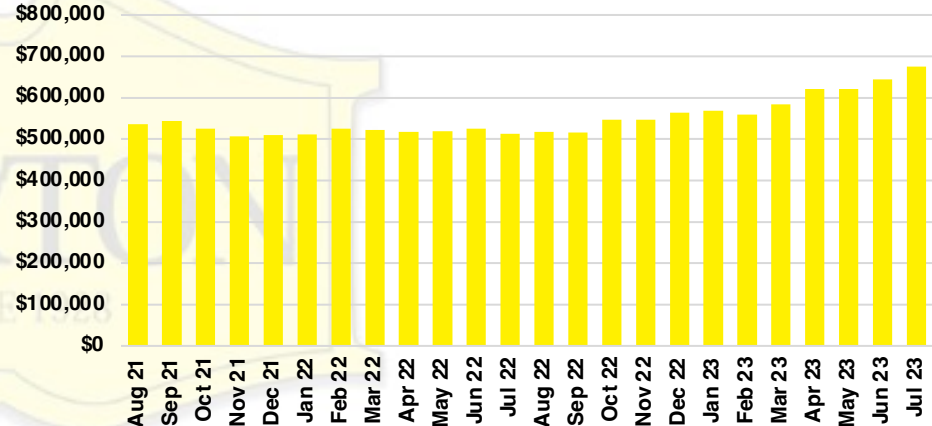

PICKENS COUNTY SALES BY PRICE POINT

PICKENS COUNTY INVENTORY BY PRICE POINT

RABUN COUNTY QUICK N'DICATORS

RABUN COUNTY SALES VOLUME VS SUPPLY

RABUN COUNTY INVENTORY MONTHS OF SUPPLY

RABUN COUNTY 12 MONTH AVERAGE SALES PRICE

RABUN COUNTY SALES BY PRICE POINT

RABUN COUNTY INVENTORY BY PRICE POINT

STEPHENS COUNTY QUICK N' DICATORS

STEPHENS COUNTY SALES VOLUME VS SUPPLY

STEPHENS COUNTY INVENTORY MONTHS OF SUPPLY

STEPHENS COUNTY 12 MONTH AVERAGE SALES PRICE