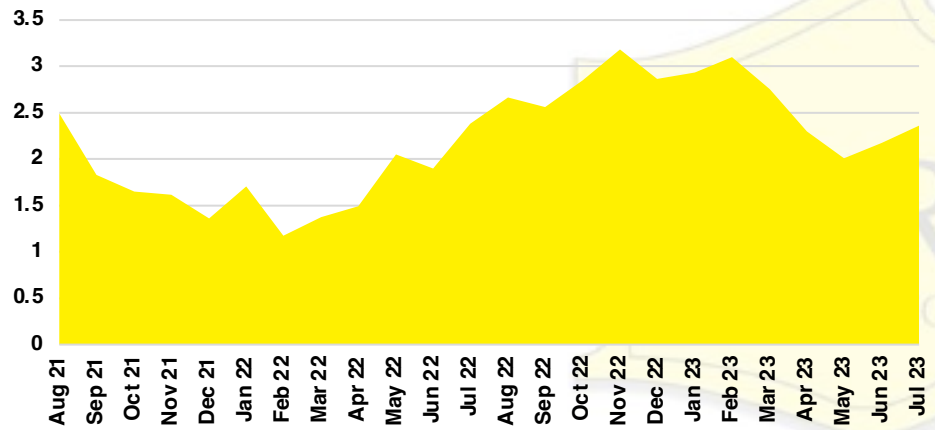

FORSYTH COUNTY INVENTORY BY PRICE POINT

FRANKLIN COUNTY QUICK N'DICATORS

FRANKLIN COUNTY SALES VOLUME VS SUPPLY

FRANKLIN COUNTY INVENTORY MONTHS OF SUPPLY

FRANKLIN COUNTY 12 MONTH AVERAGE SALES PRICE

FRANKLIN COUNTY SALES BY PRICE POINT