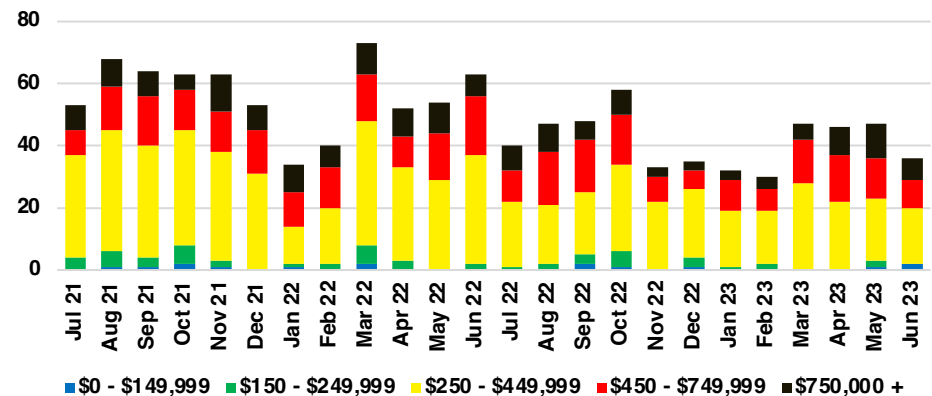

BARROW COUNTY INVENTORY BY PRICE POINT

CHEROKEE COUNTY QUICK N'DICATORS

CHEROKEE COUNTY SALES VOLUME VS SUPPLY

CHEROKEE COUNTY INVENTORY MONTHS OF SUPPLY

CHEROKEE COUNTY 12 MONTH AVERAGE SALES PRICE

CHEROKEE COUNTY SALES BY PRICE POINT

CHEROKEE COUNTY INVENTORY BY PRICE POINT

DAWSON COUNTY QUICK N'DICATORS

DAWSON COUNTY SALES VOLUME VS SUPPLY

DAWSON COUNTY INVENTORY MONTHS OF SUPPLY

DAWSON COUNTY 12 MONTH AVERAGE SALES PRICE

DAWSON COUNTY SALES BY PRICE POINT

DAWSON COUNTY INVENTORY BY PRICE POINT

FORSYTH COUNTY QUICK N'DICATORS

FORSYTH COUNTY SALES VOLUME VS SUPPLY

FORSYTH COUNTY INVENTORY MONTHS OF SUPPLY

FORSYTH COUNTY 12 MONTH AVERAGE SALES PRICE

FORSYTH COUNTY SALES BY PRICE POINT