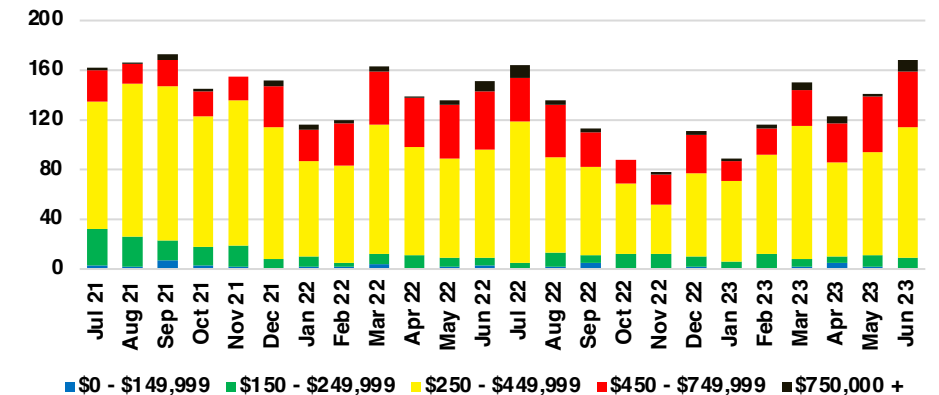

JACKSON COUNTY SALES BY PRICE POINT