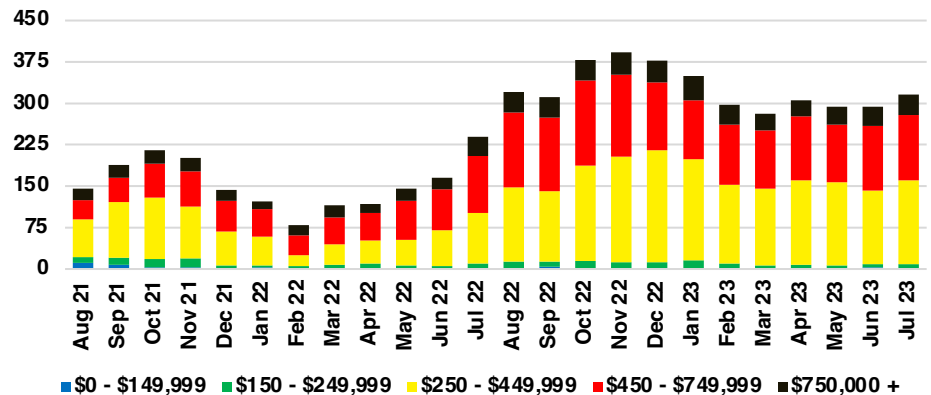

JACKSON COUNTY INVENTORY BY PRICE POINT