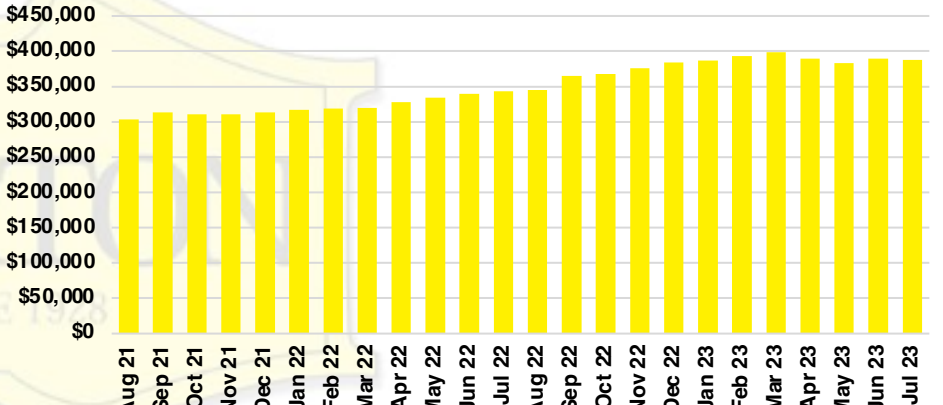

NORTH GEORGIA INVENTORY BY PRICE POINT

BANKS COUNTY QUICK N' DICATORS

BANKS COUNTY SALES VOLUME VS SUPPLY

BANKS COUNTY INVENTORY MONTHS OF SUPPLY

BANKS COUNTY 12 MONTH AVERAGE SALES PRICE

BANKS COUNTY SALES BY PRICE POINT

BANKS COUNTY INVENTORY BY PRICE POINT

BARROW COUNTY QUICK N' DICATORS

BARROW COUNTY SALES VOLUME VS SUPPLY

BARROW COUNTY INVENTORY MONTHS OF SUPPLY

BARROW COUNTY 12 MONTH AVERAGE SALES PRICE

BARROW COUNTY SALES BY PRICE POINT