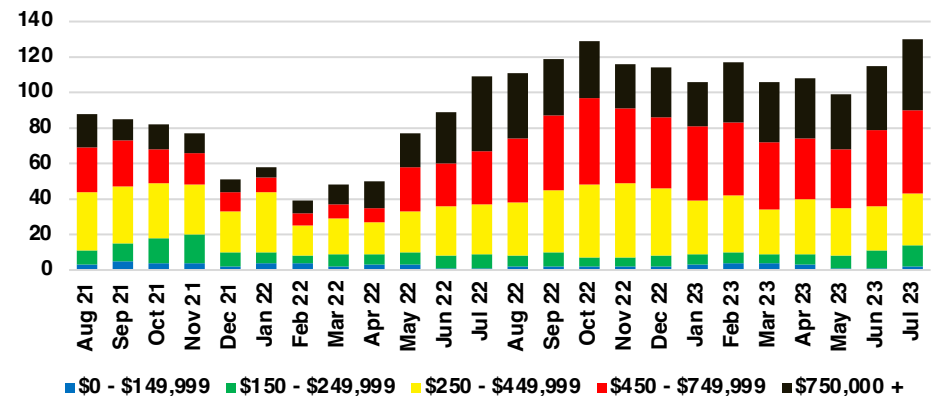

RABUN COUNTY INVENTORY BY PRICE POINT