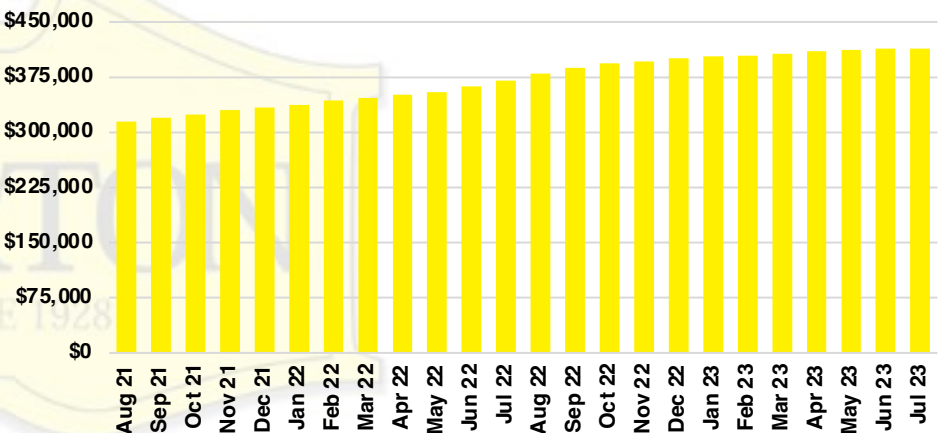

STEPHENS COUNTY SALES BY PRICE POINT

STEPHENS COUNTY INVENTORY BY PRICE POINT

WALTON COUNTY QUICK N' DICATORS

WALTON COUNTY SALES VOLUME VS SUPPLY

WALTON COUNTY INVENTORY MONTHS OF SUPPLY

WALTON COUNTY 12 MONTH AVERAGE SALES PRICE