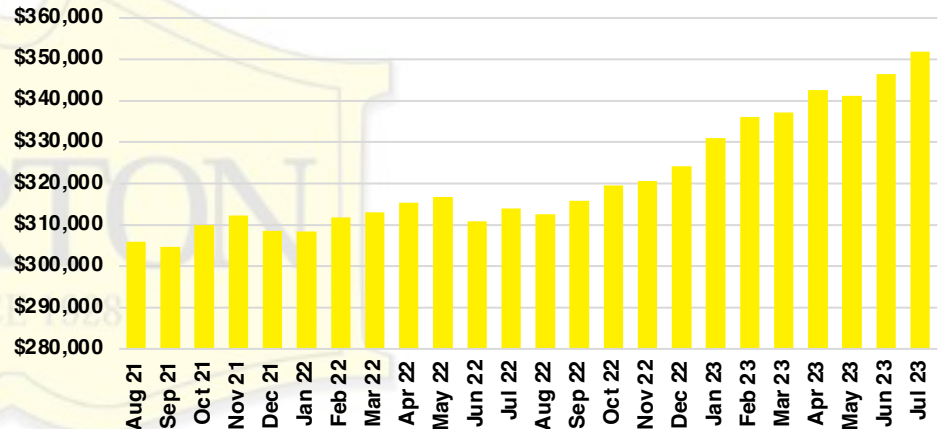

GWINNETT COUNTY INVENTORY BY PRICE POINT

HABERSHAM COUNTY QUICK N' DICATORS

HABERSHAM COUNTY SALES VOLUME VS SUPPLY

HABERSHAM COUNTY INVENTORY MONTHS OF SUPPLY

HABERSHAM COUNTY 12 MONTH AVERAGE SALES PRICE