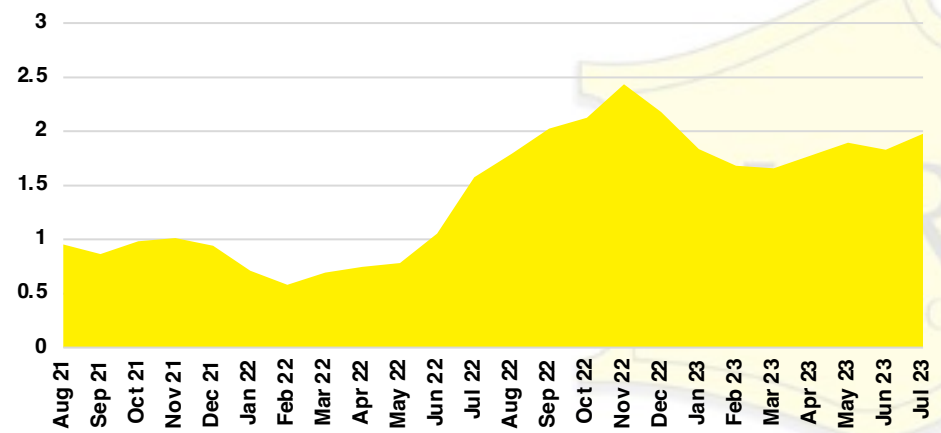

BANKS COUNTY INVENTORY BY PRICE POINT

BARROW COUNTY QUICK N' DICATORS

BARROW COUNTY SALES VOLUME VS SUPPLY

BARROW COUNTY INVENTORY MONTHS OF SUPPLY

BARROW COUNTY 12 MONTH AVERAGE SALES PRICE

BARROW COUNTY SALES BY PRICE POINT