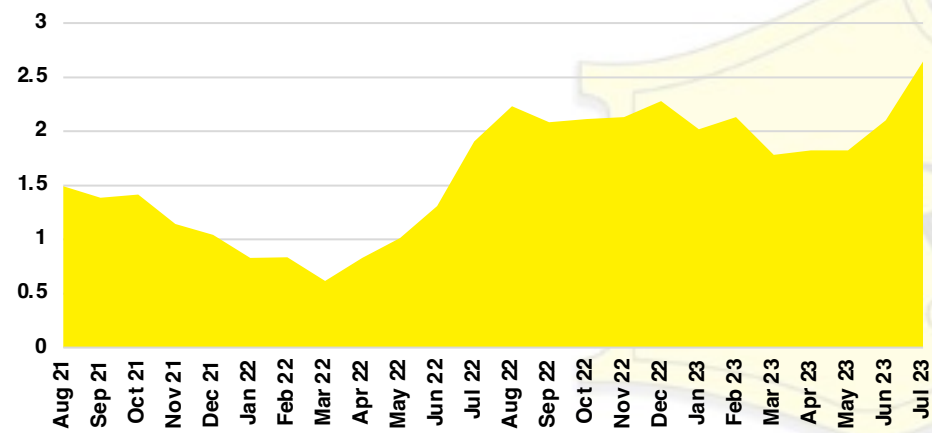

CHEROKEE COUNTY INVENTORY BY PRICE POINT

DAWSON COUNTY QUICK N'DICATORS

DAWSON COUNTY SALES VOLUME VS SUPPLY

DAWSON COUNTY INVENTORY MONTHS OF SUPPLY

DAWSON COUNTY 12 MONTH AVERAGE SALES PRICE

DAWSON COUNTY SALES BY PRICE POINT