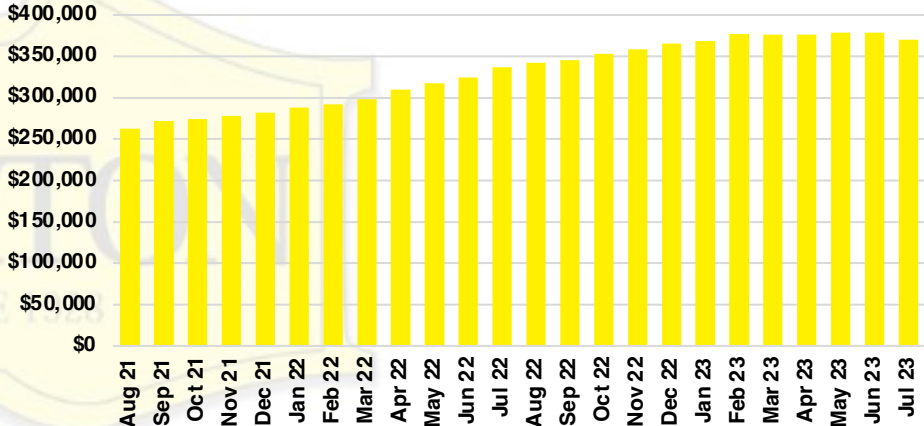

WALTON COUNTY SALES BY PRICE POINT

WALTON COUNTY INVENTORY BY PRICE POINT

WHITE COUNTY QUICK N' DICATORS

WHITE COUNTY SALES VOLUME VS SUPPLY

WHITE COUNTY INVENTORY MONTHS OF SUPPLY

WHITE COUNTY 12 MONTH AVERAGE SALES PRICE

WHITE COUNTY SALES BY PRICE POINT

WHITE COUNTY INVENTORY BY PRICE POINT