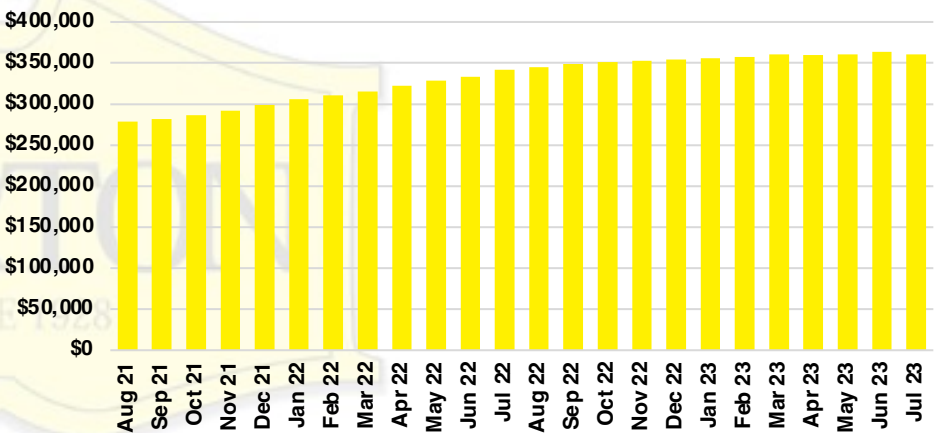

BANKS COUNTY INVENTORY BY PRICE POINT

BARROW COUNTY QUICK N' DICATORS

BARROW COUNTY SALES VOLUME VS SUPPLY

BARROW COUNTY INVENTORY MONTHS OF SUPPLY

BARROW COUNTY 12 MONTH AVERAGE SALES PRICE

BARROW COUNTY SALES BY PRICE POINT

BARROW COUNTY INVENTORY BY PRICE POINT

CHEROKEE COUNTY QUICK N'DICATORS

CHEROKEE COUNTY SALES VOLUME VS SUPPLY

CHEROKEE COUNTY INVENTORY MONTHS OF SUPPLY

CHEROKEE COUNTY 12 MONTH AVERAGE SALES PRICE

CHEROKEE COUNTY SALES BY PRICE POINT