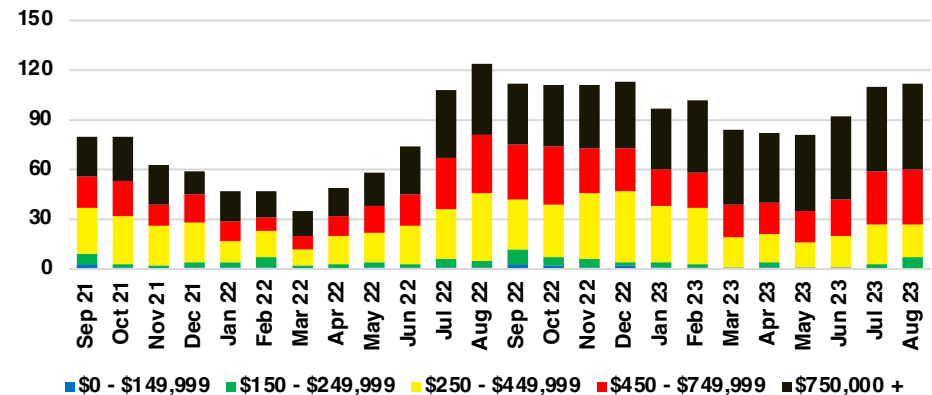

BARROW COUNTY INVENTORY BY PRICE POINT

CHEROKEE COUNTY QUICK N'DICATORS

CHEROKEE COUNTY SALES VOLUME VS SUPPLY

CHEROKEE COUNTY INVENTORY MONTHS OF SUPPLY

CHEROKEE COUNTY 12 MONTH AVERAGE SALES PRICE

CHEROKEE COUNTY SALES BY PRICE POINT

CHEROKEE COUNTY INVENTORY BY PRICE POINT

DAWSON COUNTY QUICK N'DICATORS

DAWSON COUNTY SALES VOLUME VS SUPPLY

DAWSON COUNTY INVENTORY MONTHS OF SUPPLY

DAWSON COUNTY 12 MONTH AVERAGE SALES PRICE

DAWSON COUNTY SALES BY PRICE POINT

DAWSON COUNTY INVENTORY BY PRICE POINT

FORSYTH COUNTY QUICK N'DICATORS

FORSYTH COUNTY SALES VOLUME VS SUPPLY

FORSYTH COUNTY INVENTORY MONTHS OF SUPPLY

FORSYTH COUNTY 12 MONTH AVERAGE SALES PRICE

FORSYTH COUNTY SALES BY PRICE POINT