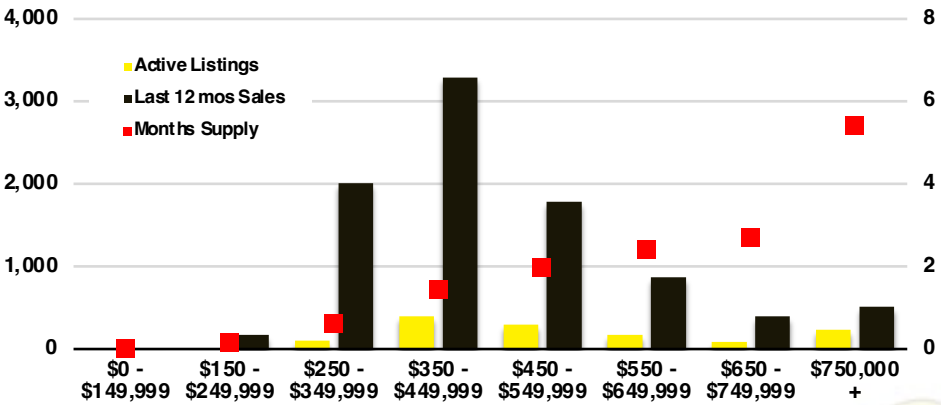

DAWSON COUNTY INVENTORY BY PRICE POINT

FORSYTH COUNTY QUICK N'DICATORS

FORSYTH COUNTY SALES VOLUME VS SUPPLY

FORSYTH COUNTY INVENTORY MONTHS OF SUPPLY

FORSYTH COUNTY 12 MONTH AVERAGE SALES PRICE

FORSYTH COUNTY SALES BY PRICE POINT

FORSYTH COUNTY INVENTORY BY PRICE POINT

FRANKLIN COUNTY QUICK N'DICATORS

FRANKLIN COUNTY SALES VOLUME VS SUPPLY

FRANKLIN COUNTY INVENTORY MONTHS OF SUPPLY

FRANKLIN COUNTY 12 MONTH AVERAGE SALES PRICE

FRANKLIN COUNTY SALES BY PRICE POINT

FRANKLIN COUNTY INVENTORY BY PRICE POINT

GWINNETT COUNTY QUICK N'DICATORS

GWINNETT COUNTY SALES VOLUME VS SUPPLY

GWINNETT COUNTY INVENTORY MONTHS OF SUPPLY

GWINNETT COUNTY 12 MONTH AVERAGE SALES PRICE

GWINNETT COUNTY SALES BY PRICE POINT