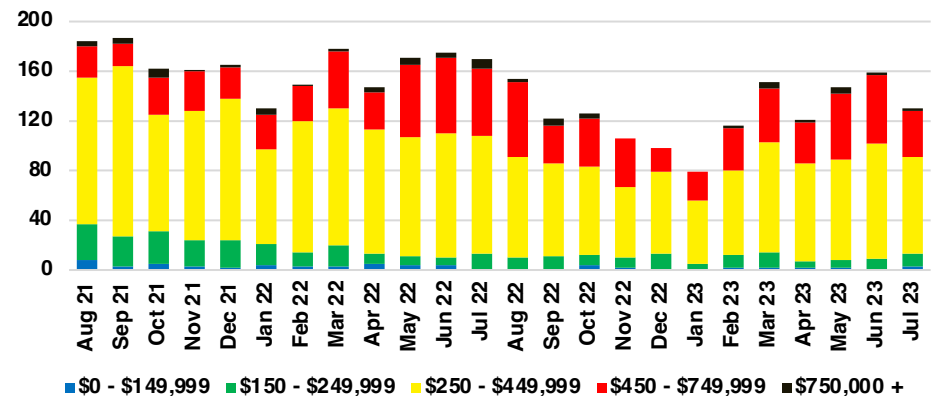

STEPHENS COUNTY SALES BY PRICE POINT

STEPHENS COUNTY INVENTORY BY PRICE POINT

WALTON COUNTY QUICK N' DICATORS

WALTON COUNTY SALES VOLUME VS SUPPLY

WALTON COUNTY INVENTORY MONTHS OF SUPPLY

WALTON COUNTY 12 MONTH AVERAGE SALES PRICE

WALTON COUNTY SALES BY PRICE POINT

WALTON COUNTY INVENTORY BY PRICE POINT

WHITE COUNTY QUICK N' DICATORS

WHITE COUNTY SALES VOLUME VS SUPPLY

WHITE COUNTY INVENTORY MONTHS OF SUPPLY

WHITE COUNTY 12 MONTH AVERAGE SALES PRICE