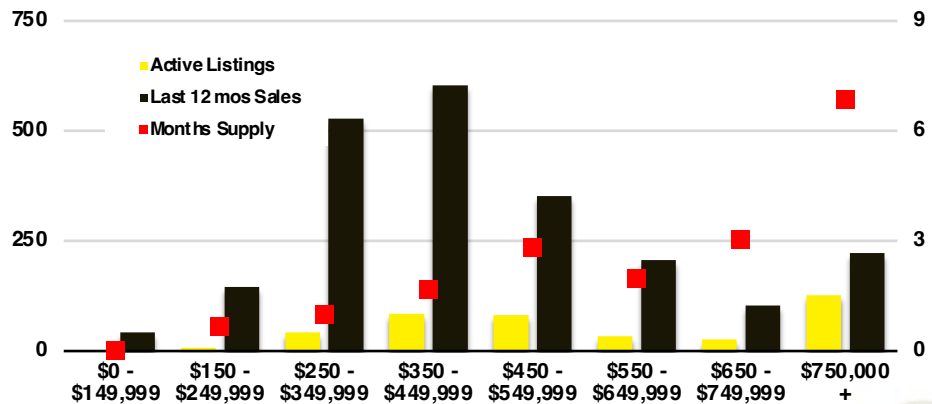

HALL COUNTY QUICK N'DICATORS