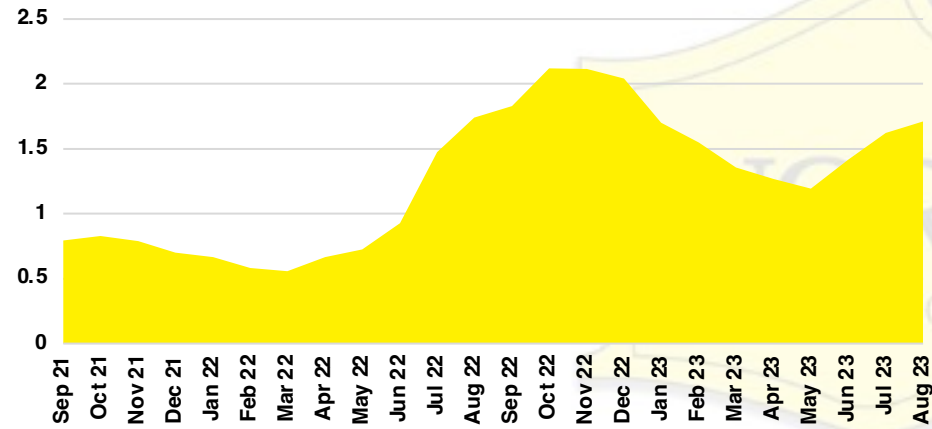

FRANKLIN COUNTY INVENTORY BY PRICE POINT

GWINNETT COUNTY QUICK N'DICATORS

GWINNETT COUNTY SALES VOLUME VS SUPPLY

GWINNETT COUNTY INVENTORY MONTHS OF SUPPLY

GWINNETT COUNTY 12 MONTH AVERAGE SALES PRICE

GWINNETT COUNTY SALES BY PRICE POINT