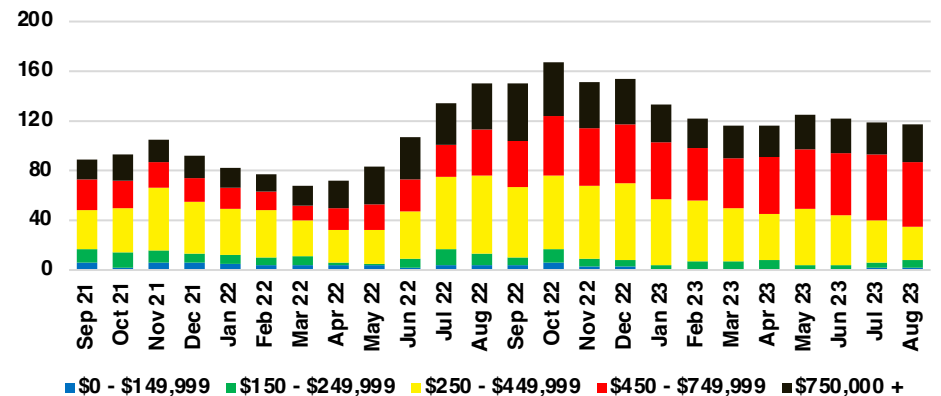

PICKENS COUNTY INVENTORY BY PRICE POINT