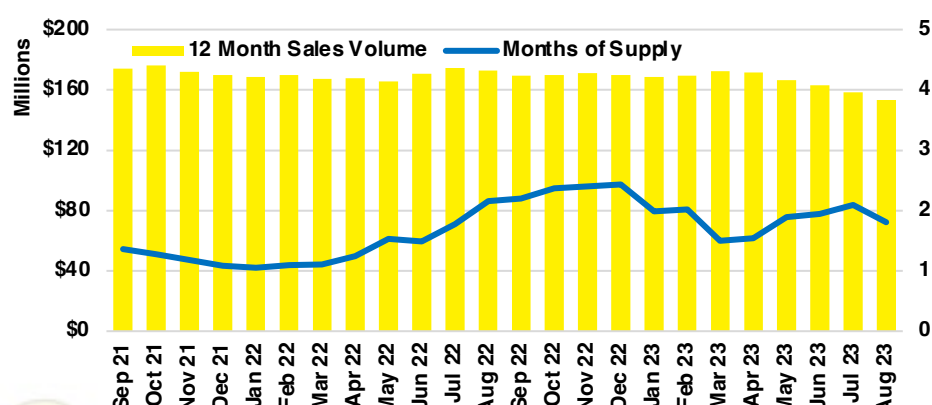

JACKSON COUNTY SALES BY PRICE POINT

JACKSON COUNTY INVENTORY BY PRICE POINT

LUMPKIN COUNTY QUICK N'DICATORS

LUMPKIN COUNTY SALES VOLUME VS SUPPLY

LUMPKIN COUNTY INVENTORY MONTHS OF SUPPLY

LUMPKIN COUNTY 12 MONTH AVERAGE SALES PRICE