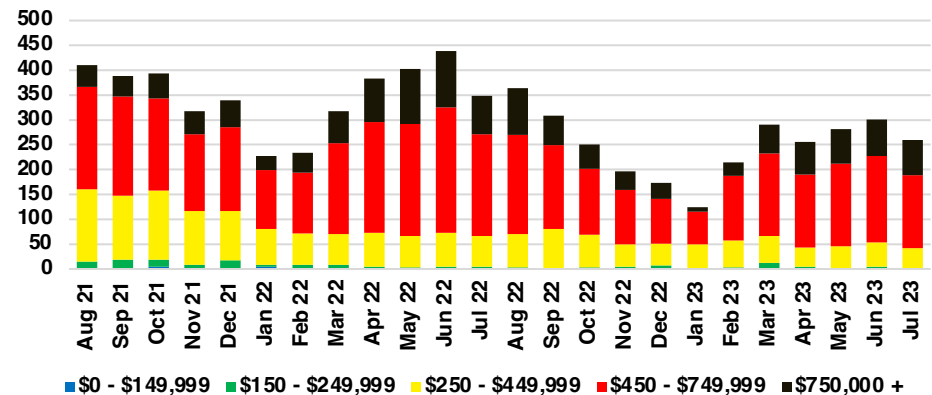

DAWSON COUNTY INVENTORY BY PRICE POINT

FORSYTH COUNTY QUICK N'DICATORS

FORSYTH COUNTY SALES VOLUME VS SUPPLY

FORSYTH COUNTY INVENTORY MONTHS OF SUPPLY

FORSYTH COUNTY 12 MONTH AVERAGE SALES PRICE

FORSYTH COUNTY SALES BY PRICE POINT