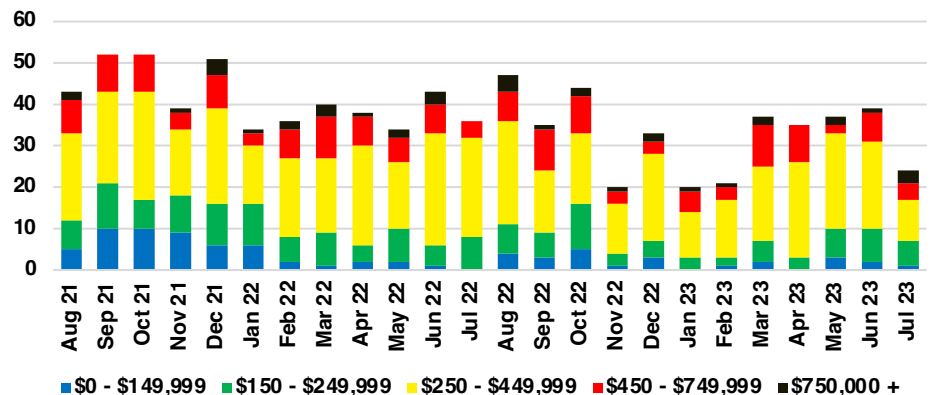

WALTON COUNTY SALES BY PRICE POINT

WALTON COUNTY INVENTORY BY PRICE POINT

WHITE COUNTY QUICK N' DICATORS

WHITE COUNTY SALES VOLUME VS SUPPLY

WHITE COUNTY INVENTORY MONTHS OF SUPPLY

WHITE COUNTY 12 MONTH AVERAGE SALES PRICE

WHITE COUNTY SALES BY PRICE POINT

WHITE COUNTY INVENTORY BY PRICE POINT