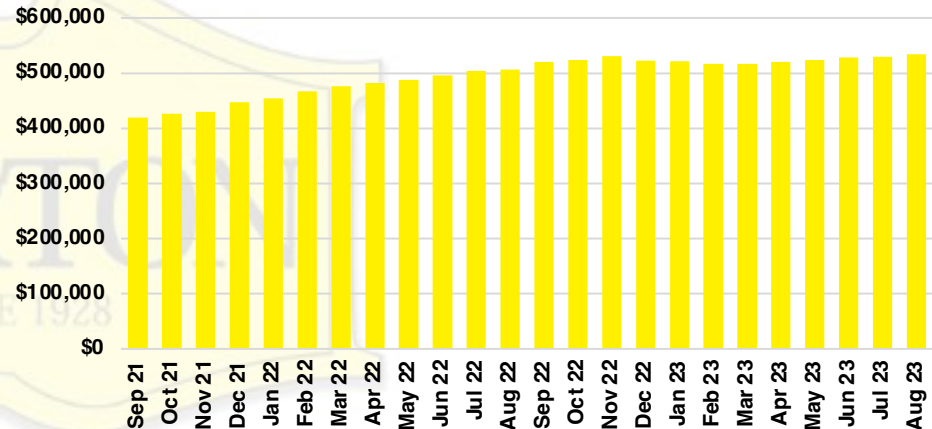

BARROW COUNTY INVENTORY BY PRICE POINT

CHEROKEE COUNTY QUICK N'DICATORS

CHEROKEE COUNTY SALES VOLUME VS SUPPLY

CHEROKEE COUNTY INVENTORY MONTHS OF SUPPLY

CHEROKEE COUNTY 12 MONTH AVERAGE SALES PRICE

CHEROKEE COUNTY SALES BY PRICE POINT

CHEROKEE COUNTY INVENTORY BY PRICE POINT

DAWSON COUNTY QUICK N'DICATORS

DAWSON COUNTY SALES VOLUME VS SUPPLY

DAWSON COUNTY INVENTORY MONTHS OF SUPPLY

DAWSON COUNTY 12 MONTH AVERAGE SALES PRICE

DAWSON COUNTY SALES BY PRICE POINT

DAWSON COUNTY INVENTORY BY PRICE POINT

FORSYTH COUNTY QUICK N'DICATORS

FORSYTH COUNTY SALES VOLUME VS SUPPLY

FORSYTH COUNTY INVENTORY MONTHS OF SUPPLY

FORSYTH COUNTY 12 MONTH AVERAGE SALES PRICE

FORSYTH COUNTY SALES BY PRICE POINT