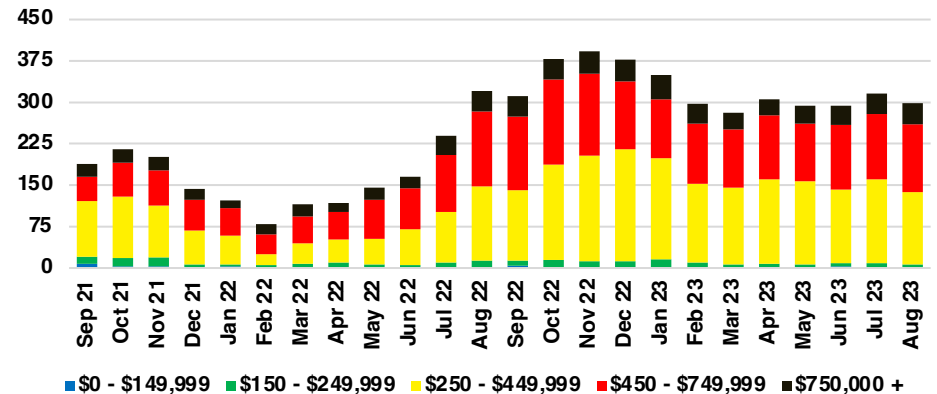

JACKSON COUNTY INVENTORY BY PRICE POINT