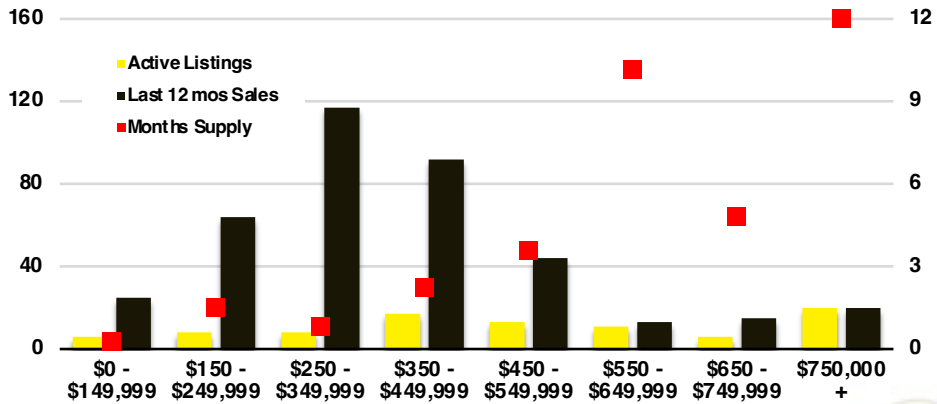

RABUN COUNTY SALES BY PRICE POINT

RABUN COUNTY INVENTORY BY PRICE POINT

STEPHENS COUNTY QUICK N'DICATORS

STEPHENS COUNTY SALES VOLUME VS SUPPLY

STEPHENS COUNTY INVENTORY MONTHS OF SUPPLY

STEPHENS COUNTY 12 MONTH AVERAGE SALES PRICE

STEPHENS COUNTY SALES BY PRICE POINT

STEPHENS COUNTY INVENTORY BY PRICE POINT

WALTON COUNTY QUICK N' DICATORS

WALTON COUNTY SALES VOLUME VS SUPPLY

WALTON COUNTY INVENTORY MONTHS OF SUPPLY

WALTON COUNTY 12 MONTH AVERAGE SALES PRICE

WALTON COUNTY SALES BY PRICE POINT

WALTON COUNTY INVENTORY BY PRICE POINT

WHITE COUNTY QUICK N' DICATORS

WHITE COUNTY SALES VOLUME VS SUPPLY

WHITE COUNTY INVENTORY MONTHS OF SUPPLY

WHITE COUNTY 12 MONTH AVERAGE SALES PRICE