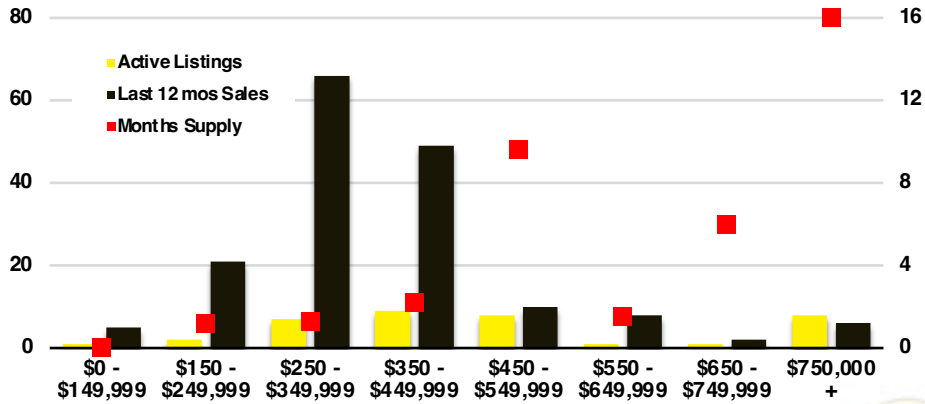

NORTH GEORGIA DEEP DIVE MARKET DATA

August 2023

August 2023

DEEP DIVE

NORTH GEORGIA QUICK N' DICATORS

NORTH GEORGIA INVENTORY MONTHS OF SUPPLY

NORTH GEORGIA SALES VOLUME VS SUPPLY

NORTH GEORGIA SALES BY PRICE POINT

NORTH GEORGIA INVENTORY BY PRICE POINT

BANKS COUNTY QUICK N' DICATORS

BANKS COUNTY SALES VOLUME VS SUPPLY

BANKS COUNTY INVENTORY MONTHS OF SUPPLY

BANKS COUNTY 12 MONTH AVERAGE SALES PRICE

BANKS COUNTY SALES BY PRICE POINT

WALTON COUNTY SALES BY PRICE POINT

WALTON COUNTY INVENTORY BY PRICE POINT

WHITE COUNTY QUICK N' DICATORS

WHITE COUNTY SALES VOLUME VS SUPPLY

WHITE COUNTY INVENTORY MONTHS OF SUPPLY

WHITE COUNTY 12 MONTH AVERAGE SALES PRICE