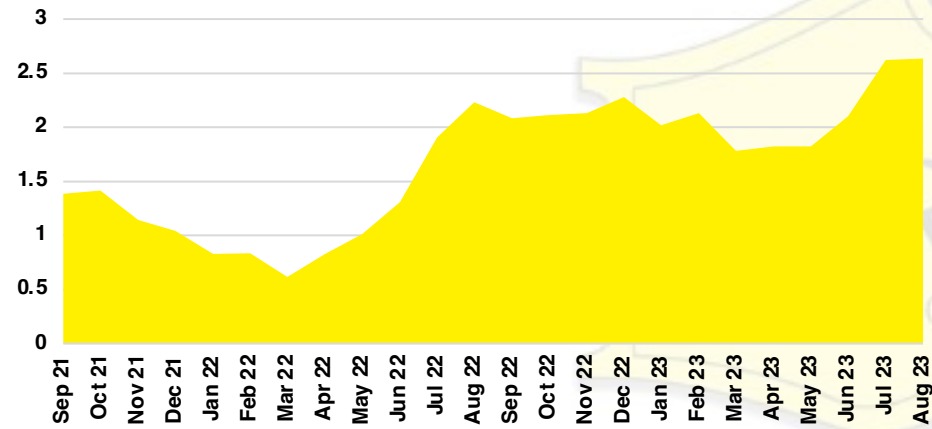

CHEROKEE COUNTY INVENTORY BY PRICE POINT

DAWSON COUNTY QUICK N'DICATORS

DAWSON COUNTY SALES VOLUME VS SUPPLY

DAWSON COUNTY INVENTORY MONTHS OF SUPPLY

DAWSON COUNTY 12 MONTH AVERAGE SALES PRICE

DAWSON COUNTY SALES BY PRICE POINT