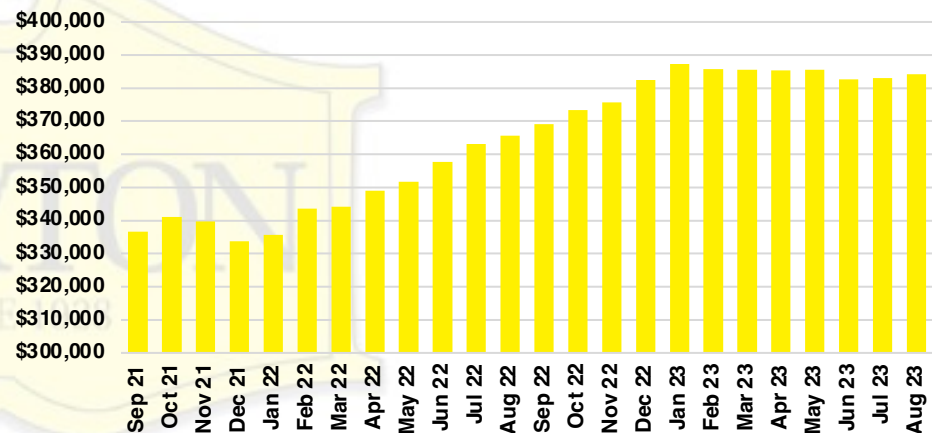

JACKSON COUNTY SALES BY PRICE POINT

JACKSON COUNTY INVENTORY BY PRICE POINT

LUMPKIN COUNTY QUICK N'DICATORS

LUMPKIN COUNTY SALES VOLUME VS SUPPLY

LUMPKIN COUNTY INVENTORY MONTHS OF SUPPLY

LUMPKIN COUNTY 12 MONTH AVERAGE SALES PRICE