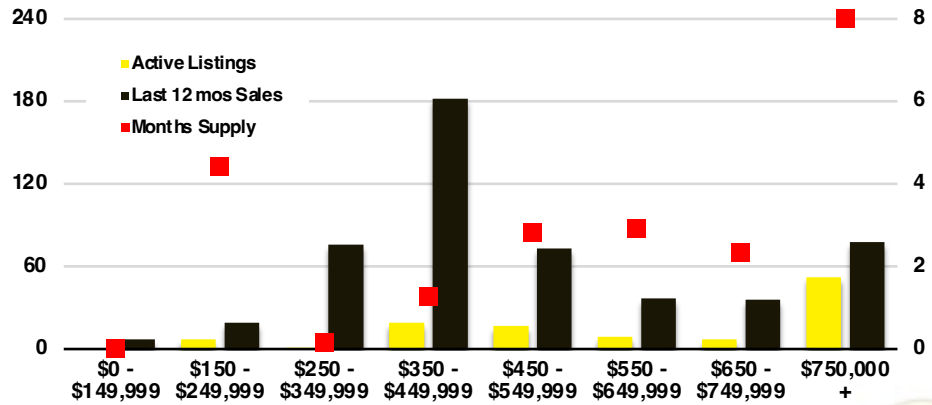

BANKS COUNTY INVENTORY BY PRICE POINT

BARROW COUNTY QUICK N' DICATORS

BARROW COUNTY SALES VOLUME VS SUPPLY

BARROW COUNTY INVENTORY MONTHS OF SUPPLY

BARROW COUNTY 12 MONTH AVERAGE SALES PRICE

BARROW COUNTY SALES BY PRICE POINT

BARROW COUNTY INVENTORY BY PRICE POINT

CHEROKEE COUNTY QUICK N'DICATORS

CHEROKEE COUNTY SALES VOLUME VS SUPPLY

CHEROKEE COUNTY INVENTORY MONTHS OF SUPPLY

CHEROKEE COUNTY 12 MONTH AVERAGE SALES PRICE

CHEROKEE COUNTY SALES BY PRICE POINT

CHEROKEE COUNTY INVENTORY BY PRICE POINT

DAWSON COUNTY QUICK N'DICATORS

DAWSON COUNTY SALES VOLUME VS SUPPLY

DAWSON COUNTY INVENTORY MONTHS OF SUPPLY

DAWSON COUNTY 12 MONTH AVERAGE SALES PRICE

DAWSON COUNTY SALES BY PRICE POINT

WALTON COUNTY SALES BY PRICE POINT

WALTON COUNTY INVENTORY BY PRICE POINT

WHITE COUNTY QUICK N' DICATORS

WHITE COUNTY SALES VOLUME VS SUPPLY

WHITE COUNTY INVENTORY MONTHS OF SUPPLY

WHITE COUNTY 12 MONTH AVERAGE SALES PRICE