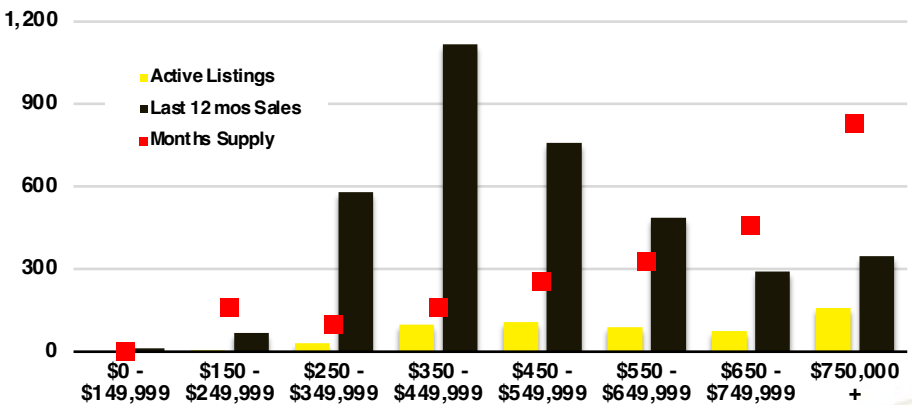

BANKS COUNTY INVENTORY BY PRICE POINT

BARROW COUNTY QUICK N' DICATORS

BARROW COUNTY SALES VOLUME VS SUPPLY

BARROW COUNTY INVENTORY MONTHS OF SUPPLY

BARROW COUNTY 12 MONTH AVERAGE SALES PRICE

BARROW COUNTY SALES BY PRICE POINT

BARROW COUNTY INVENTORY BY PRICE POINT

CHEROKEE COUNTY QUICK N'DICATORS

CHEROKEE COUNTY SALES VOLUME VS SUPPLY

CHEROKEE COUNTY INVENTORY MONTHS OF SUPPLY

CHEROKEE COUNTY 12 MONTH AVERAGE SALES PRICE

CHEROKEE COUNTY SALES BY PRICE POINT

WALTON COUNTY SALES BY PRICE POINT

WALTON COUNTY INVENTORY BY PRICE POINT

WHITE COUNTY QUICK N' DICATORS

WHITE COUNTY SALES VOLUME VS SUPPLY

WHITE COUNTY INVENTORY MONTHS OF SUPPLY

WHITE COUNTY 12 MONTH AVERAGE SALES PRICE