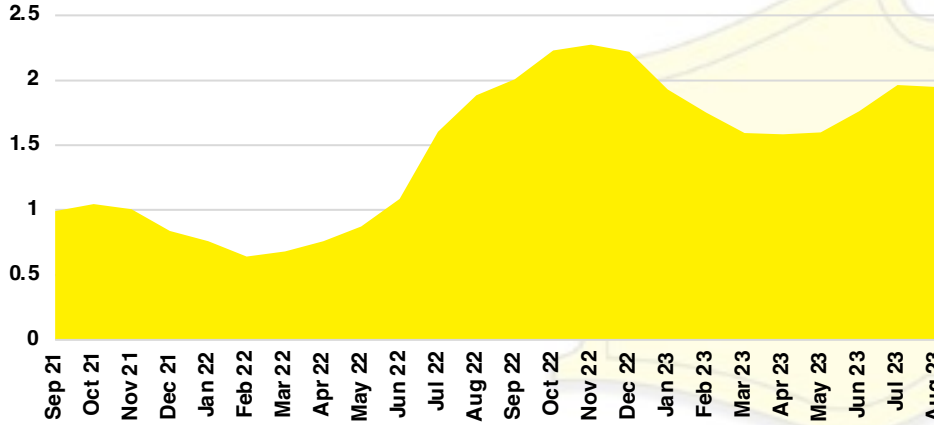

NORTH GEORGIA DEEP DIVE MARKET DATA

August 2023

August 2023

DEEP DIVE

NORTH GEORGIA QUICK N' DICATORS

NORTH GEORGIA INVENTORY MONTHS OF SUPPLY

NORTH GEORGIA SALES VOLUME VS SUPPLY

NORTH GEORGIA SALES BY PRICE POINT