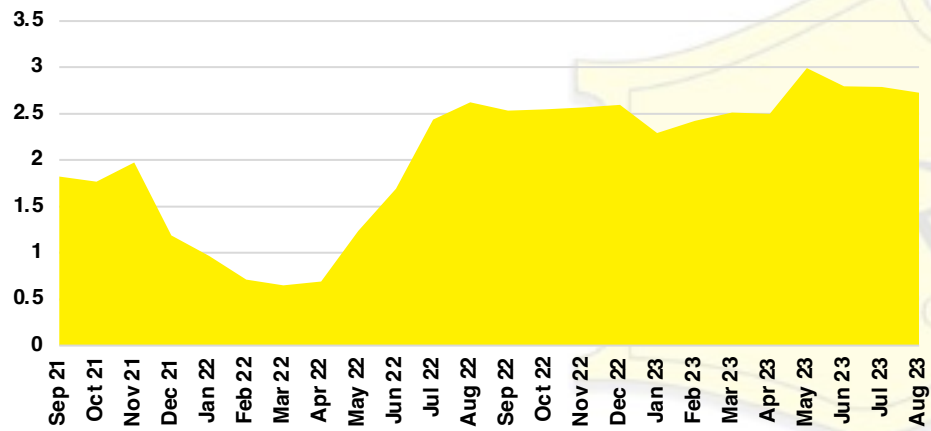

WALTON COUNTY SALES BY PRICE POINT

WALTON COUNTY INVENTORY BY PRICE POINT

WHITE COUNTY QUICK N' DICATORS

WHITE COUNTY SALES VOLUME VS SUPPLY

WHITE COUNTY INVENTORY MONTHS OF SUPPLY

WHITE COUNTY 12 MONTH AVERAGE SALES PRICE