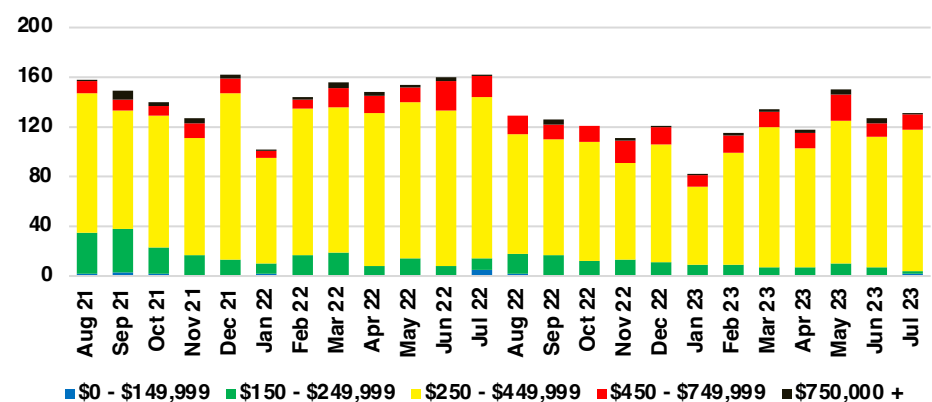

BANKS COUNTY INVENTORY BY PRICE POINT

BARROW COUNTY QUICK N' DICATORS

BARROW COUNTY SALES VOLUME VS SUPPLY

BARROW COUNTY INVENTORY MONTHS OF SUPPLY

BARROW COUNTY 12 MONTH AVERAGE SALES PRICE

BARROW COUNTY SALES BY PRICE POINT

BARROW COUNTY INVENTORY BY PRICE POINT

CHEROKEE COUNTY QUICK N'DICATORS

CHEROKEE COUNTY SALES VOLUME VS SUPPLY

CHEROKEE COUNTY INVENTORY MONTHS OF SUPPLY

CHEROKEE COUNTY 12 MONTH AVERAGE SALES PRICE

CHEROKEE COUNTY SALES BY PRICE POINT