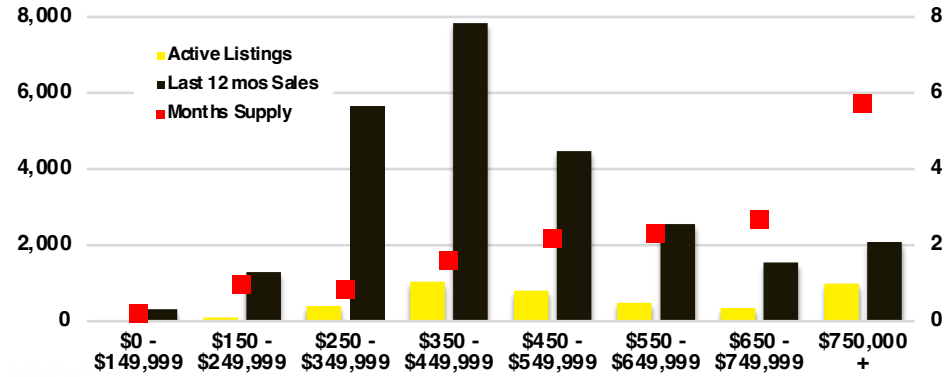

NORTH GEORGIA DEEP DIVE MARKET DATA

August 2023

August 2023

DEEP DIVE

NORTH GEORGIA QUICK N' DICATORS

NORTH GEORGIA INVENTORY MONTHS OF SUPPLY

NORTH GEORGIA SALES VOLUME VS SUPPLY

NORTH GEORGIA SALES BY PRICE POINT

WALTON COUNTY SALES BY PRICE POINT

WALTON COUNTY INVENTORY BY PRICE POINT

WHITE COUNTY QUICK N' DICATORS

WHITE COUNTY SALES VOLUME VS SUPPLY

WHITE COUNTY INVENTORY MONTHS OF SUPPLY

WHITE COUNTY 12 MONTH AVERAGE SALES PRICE