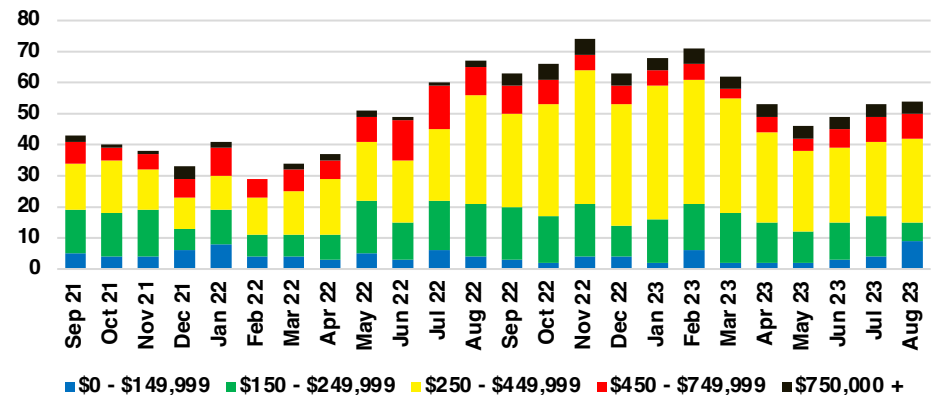

FRANKLIN COUNTY INVENTORY BY PRICE POINT