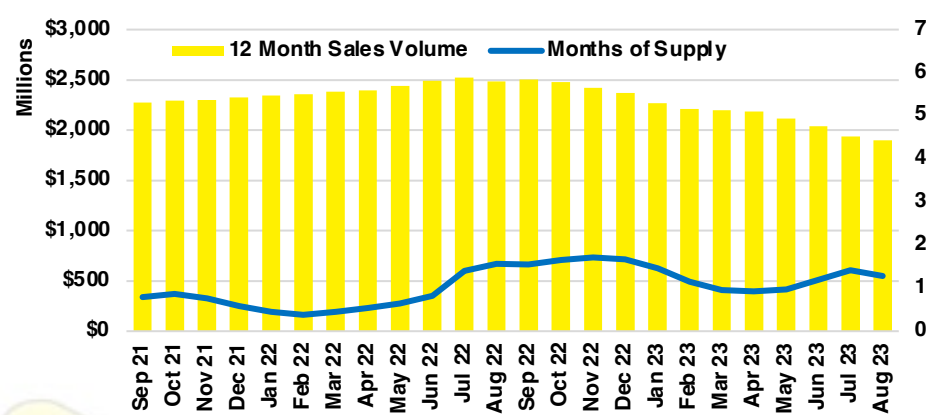

CHEROKEE COUNTY INVENTORY BY PRICE POINT

DAWSON COUNTY QUICK N'DICATORS

DAWSON COUNTY SALES VOLUME VS SUPPLY

DAWSON COUNTY INVENTORY MONTHS OF SUPPLY

DAWSON COUNTY 12 MONTH AVERAGE SALES PRICE

DAWSON COUNTY SALES BY PRICE POINT

DAWSON COUNTY INVENTORY BY PRICE POINT

FORSYTH COUNTY QUICK N'DICATORS

FORSYTH COUNTY SALES VOLUME VS SUPPLY

FORSYTH COUNTY INVENTORY MONTHS OF SUPPLY

FORSYTH COUNTY 12 MONTH AVERAGE SALES PRICE

FORSYTH COUNTY SALES BY PRICE POINT