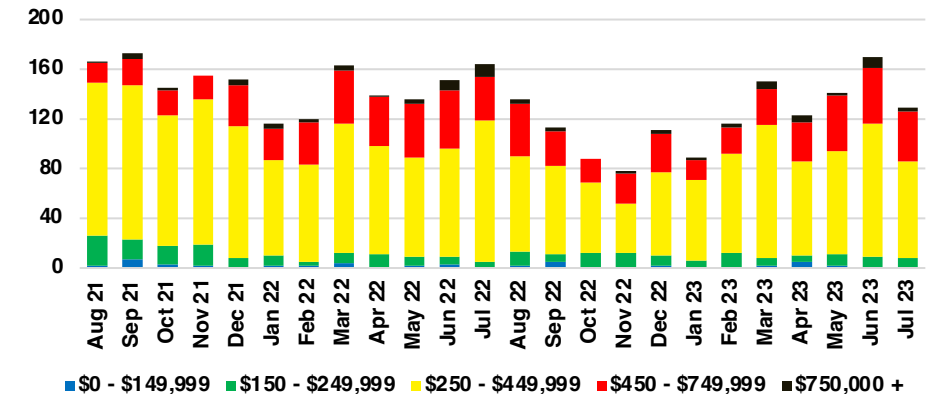

JACKSON COUNTY SALES BY PRICE POINT