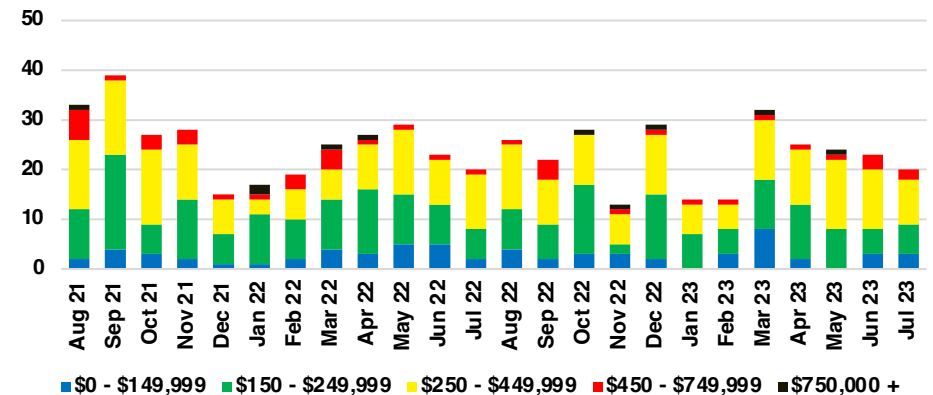

DAWSON COUNTY INVENTORY BY PRICE POINT

FORSYTH COUNTY QUICK N'DICATORS

FORSYTH COUNTY SALES VOLUME VS SUPPLY

FORSYTH COUNTY INVENTORY MONTHS OF SUPPLY

FORSYTH COUNTY 12 MONTH AVERAGE SALES PRICE

FORSYTH COUNTY SALES BY PRICE POINT

FORSYTH COUNTY INVENTORY BY PRICE POINT

FRANKLIN COUNTY QUICK N'DICATORS

FRANKLIN COUNTY SALES VOLUME VS SUPPLY

FRANKLIN COUNTY INVENTORY MONTHS OF SUPPLY

FRANKLIN COUNTY 12 MONTH AVERAGE SALES PRICE

FRANKLIN COUNTY SALES BY PRICE POINT