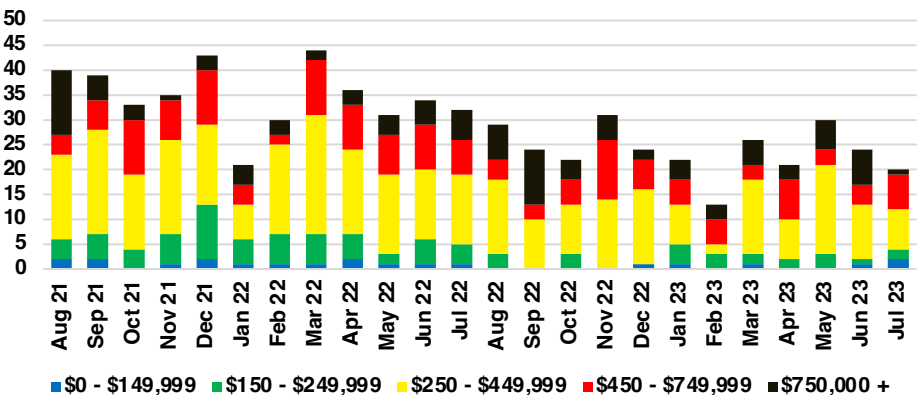

RABUN COUNTY SALES BY PRICE POINT