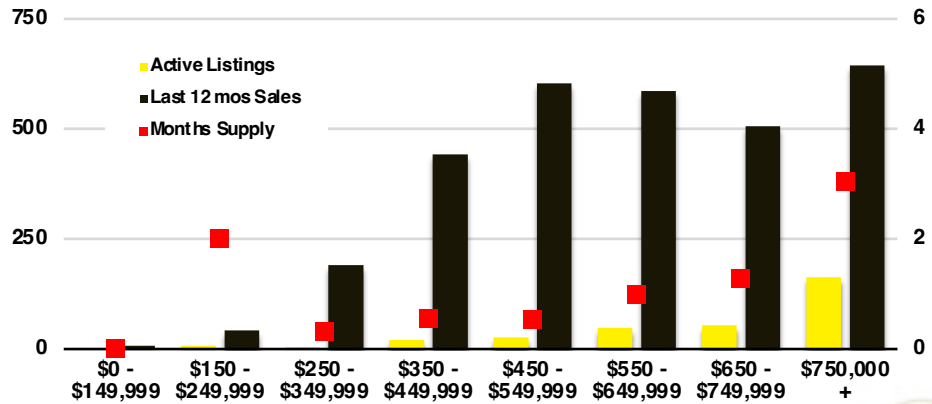

BARROW COUNTY INVENTORY BY PRICE POINT

CHEROKEE COUNTY QUICK N'DICATORS

CHEROKEE COUNTY SALES VOLUME VS SUPPLY

CHEROKEE COUNTY INVENTORY MONTHS OF SUPPLY

CHEROKEE COUNTY 12 MONTH AVERAGE SALES PRICE

CHEROKEE COUNTY SALES BY PRICE POINT

CHEROKEE COUNTY INVENTORY BY PRICE POINT

DAWSON COUNTY QUICK N'DICATORS

DAWSON COUNTY SALES VOLUME VS SUPPLY

DAWSON COUNTY INVENTORY MONTHS OF SUPPLY

DAWSON COUNTY 12 MONTH AVERAGE SALES PRICE

DAWSON COUNTY SALES BY PRICE POINT

DAWSON COUNTY INVENTORY BY PRICE POINT

FORSYTH COUNTY QUICK N'DICATORS

FORSYTH COUNTY SALES VOLUME VS SUPPLY

FORSYTH COUNTY INVENTORY MONTHS OF SUPPLY

FORSYTH COUNTY 12 MONTH AVERAGE SALES PRICE

FORSYTH COUNTY SALES BY PRICE POINT