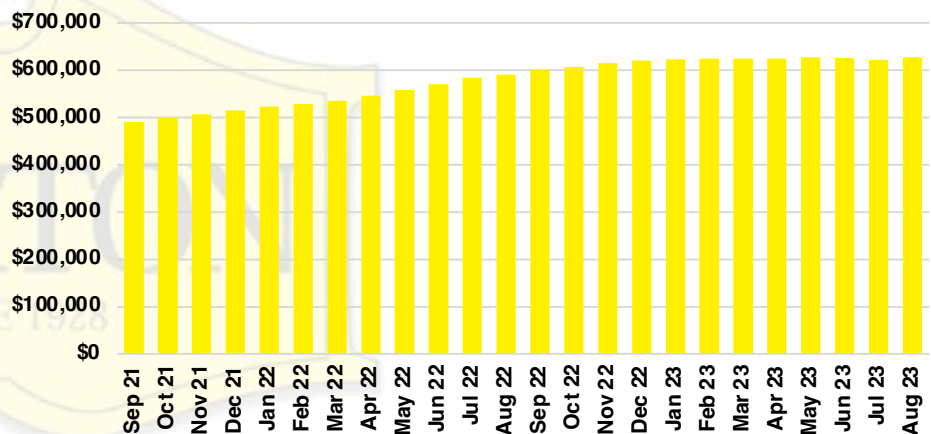

DAWSON COUNTY INVENTORY BY PRICE POINT

FORSYTH COUNTY QUICK N'DICATORS

FORSYTH COUNTY SALES VOLUME VS SUPPLY

FORSYTH COUNTY INVENTORY MONTHS OF SUPPLY

FORSYTH COUNTY 12 MONTH AVERAGE SALES PRICE

FORSYTH COUNTY SALES BY PRICE POINT