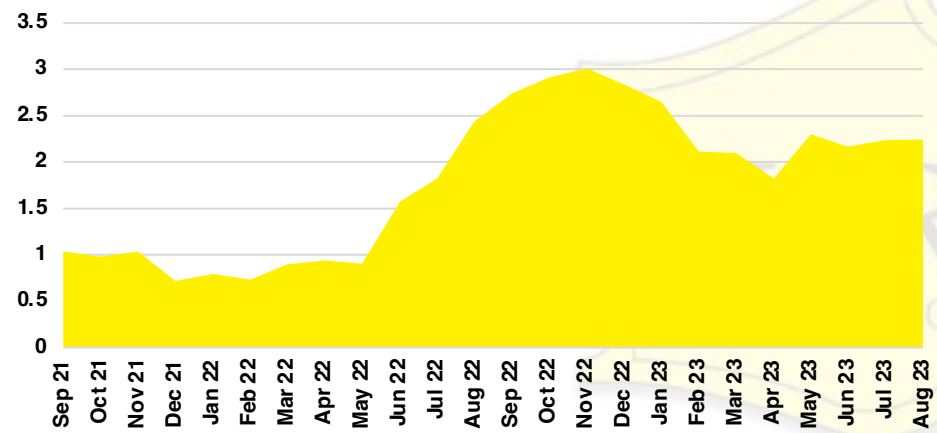

GWINNETT COUNTY INVENTORY BY PRICE POINT

HABERSHAM COUNTY QUICK N' DICATORS

HABERSHAM COUNTY SALES VOLUME VS SUPPLY

HABERSHAM COUNTY INVENTORY MONTHS OF SUPPLY

HABERSHAM COUNTY 12 MONTH AVERAGE SALES PRICE