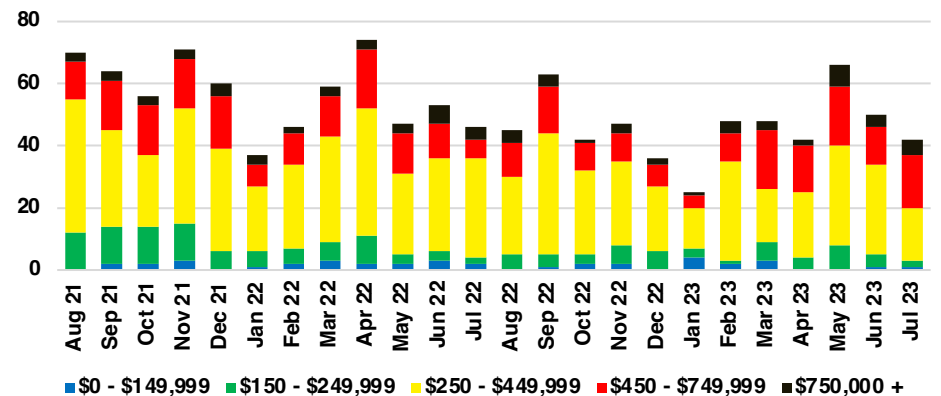

PICKENS COUNTY SALES BY PRICE POINT