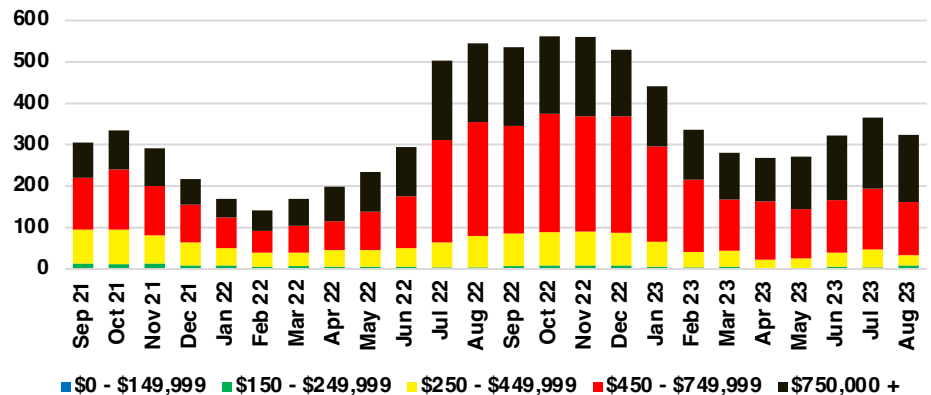

FORSYTH COUNTY INVENTORY BY PRICE POINT