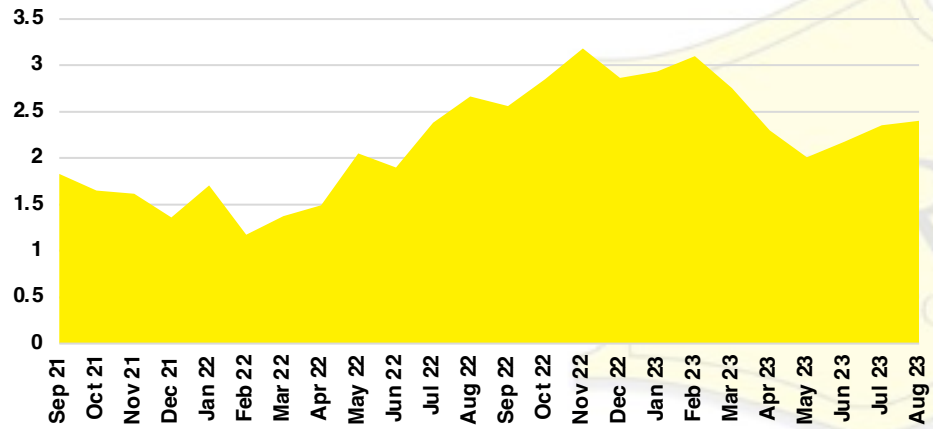

FORSYTH COUNTY INVENTORY BY PRICE POINT

FRANKLIN COUNTY QUICK N'DICATORS

FRANKLIN COUNTY SALES VOLUME VS SUPPLY

FRANKLIN COUNTY INVENTORY MONTHS OF SUPPLY

FRANKLIN COUNTY 12 MONTH AVERAGE SALES PRICE

FRANKLIN COUNTY SALES BY PRICE POINT