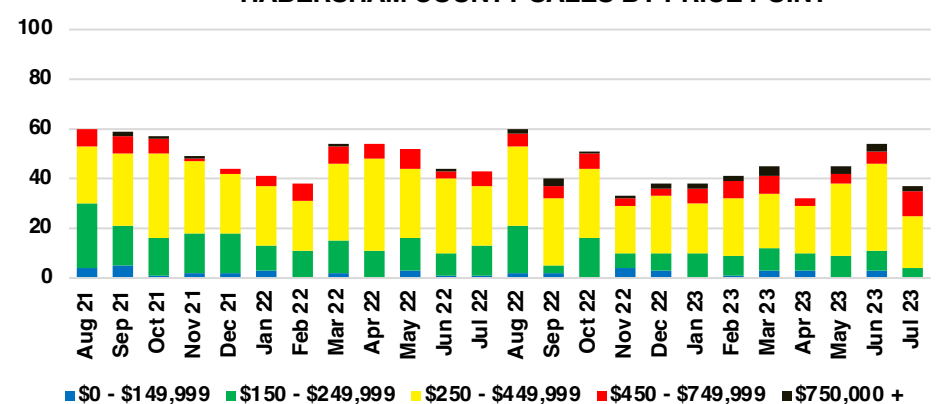

HABERSHAM COUNTY SALES BY PRICE POINT