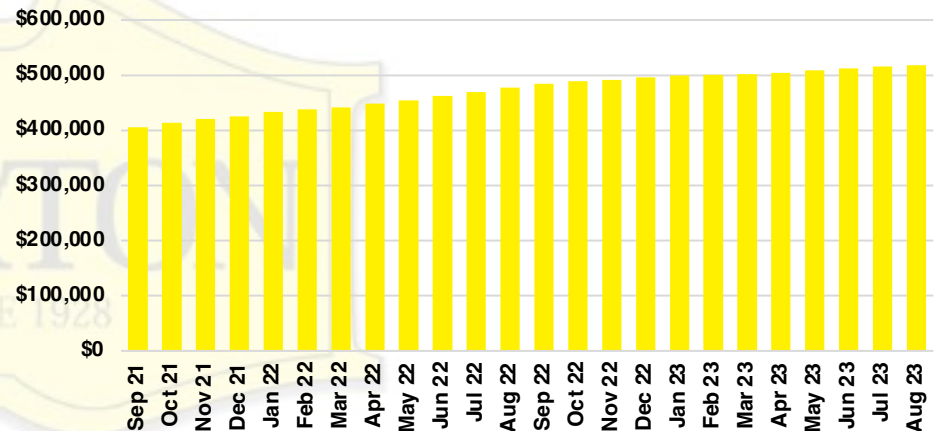

BANKS COUNTY INVENTORY BY PRICE POINT

BARROW COUNTY QUICK N' DICATORS

BARROW COUNTY SALES VOLUME VS SUPPLY

BARROW COUNTY INVENTORY MONTHS OF SUPPLY

BARROW COUNTY 12 MONTH AVERAGE SALES PRICE

BARROW COUNTY SALES BY PRICE POINT

BARROW COUNTY INVENTORY BY PRICE POINT

CHEROKEE COUNTY QUICK N'DICATORS

CHEROKEE COUNTY SALES VOLUME VS SUPPLY

CHEROKEE COUNTY INVENTORY MONTHS OF SUPPLY

CHEROKEE COUNTY 12 MONTH AVERAGE SALES PRICE

CHEROKEE COUNTY SALES BY PRICE POINT