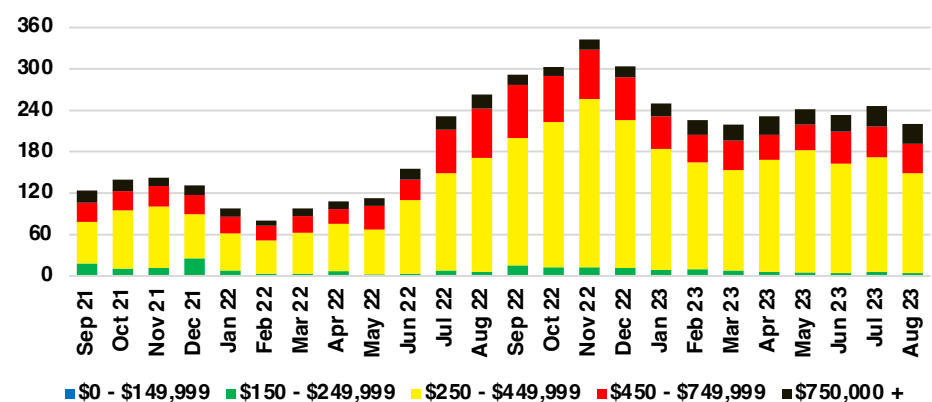

BANKS COUNTY INVENTORY BY PRICE POINT

BARROW COUNTY QUICK N' DICATORS

BARROW COUNTY SALES VOLUME VS SUPPLY

BARROW COUNTY INVENTORY MONTHS OF SUPPLY

BARROW COUNTY 12 MONTH AVERAGE SALES PRICE

BARROW COUNTY SALES BY PRICE POINT

BARROW COUNTY INVENTORY BY PRICE POINT

CHEROKEE COUNTY QUICK N'DICATORS

CHEROKEE COUNTY SALES VOLUME VS SUPPLY

CHEROKEE COUNTY INVENTORY MONTHS OF SUPPLY

CHEROKEE COUNTY 12 MONTH AVERAGE SALES PRICE

CHEROKEE COUNTY SALES BY PRICE POINT