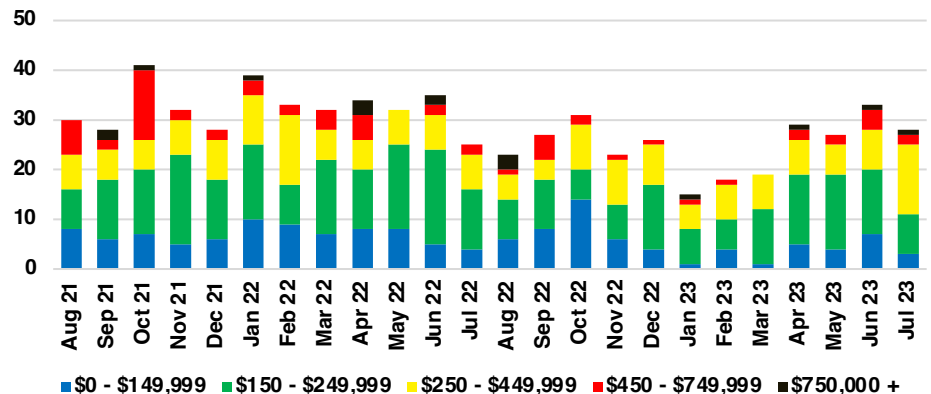

STEPHENS COUNTY SALES BY PRICE POINT