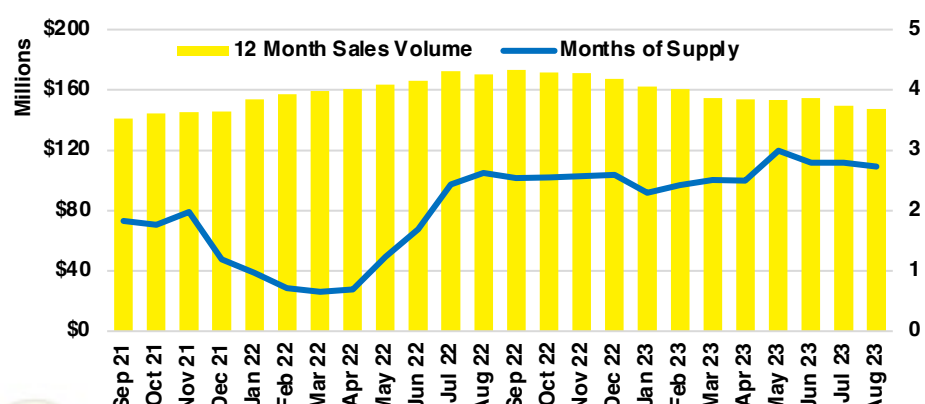

WALTON COUNTY SALES BY PRICE POINT

WALTON COUNTY INVENTORY BY PRICE POINT

WHITE COUNTY QUICK N' DICATORS

WHITE COUNTY SALES VOLUME VS SUPPLY

WHITE COUNTY INVENTORY MONTHS OF SUPPLY

WHITE COUNTY 12 MONTH AVERAGE SALES PRICE