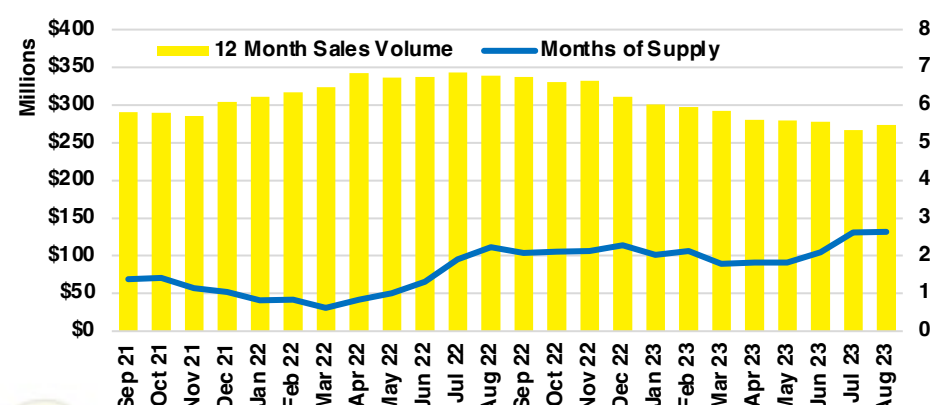

DAWSON COUNTY SALES VOLUME VS SUPPLY