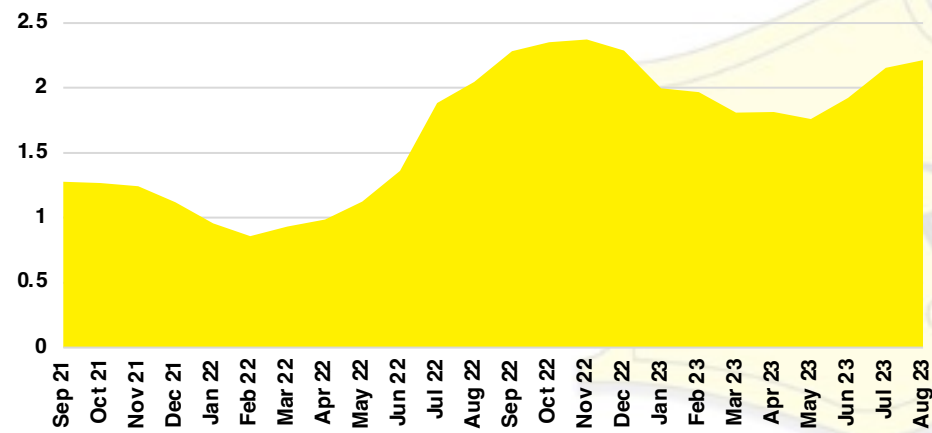

HABERSHAM COUNTY SALES BY PRICE POINT

HABERSHAM COUNTY INVENTORY BY PRICE POINT

HALL COUNTY QUICK N'DICATORS

HALL COUNTY SALES VOLUME VS SUPPLY

HALL COUNTY INVENTORY MONTHS OF SUPPLY

HALL COUNTY 12 MONTH AVERAGE SALES PRICE