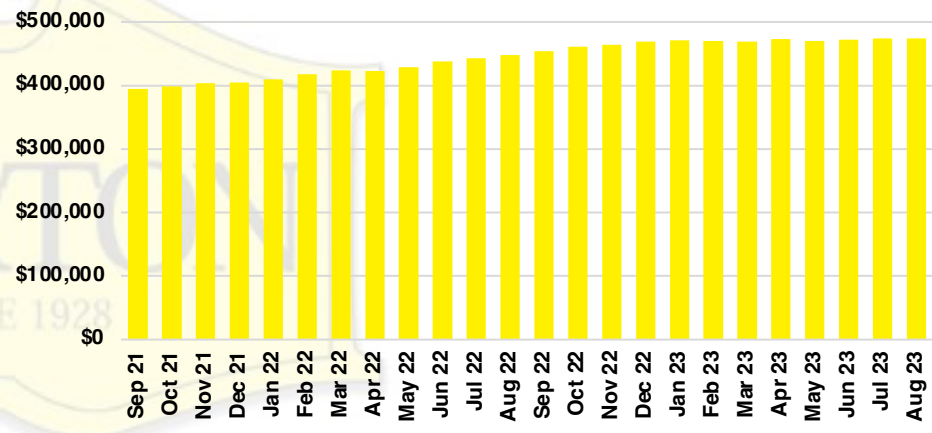

HABERSHAM COUNTY SALES BY PRICE POINT

HABERSHAM COUNTY INVENTORY BY PRICE POINT

HALL COUNTY QUICK N'DICATORS

HALL COUNTY SALES VOLUME VS SUPPLY

HALL COUNTY INVENTORY MONTHS OF SUPPLY

HALL COUNTY 12 MONTH AVERAGE SALES PRICE