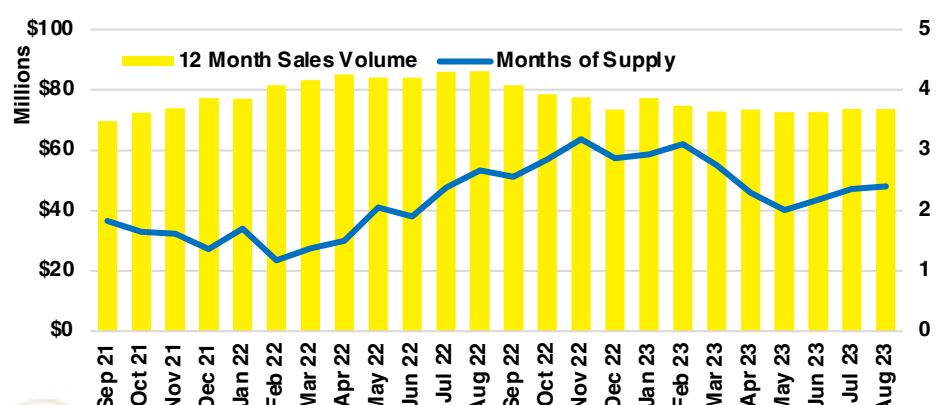

FRANKLIN COUNTY SALES VOLUME VS SUPPLY