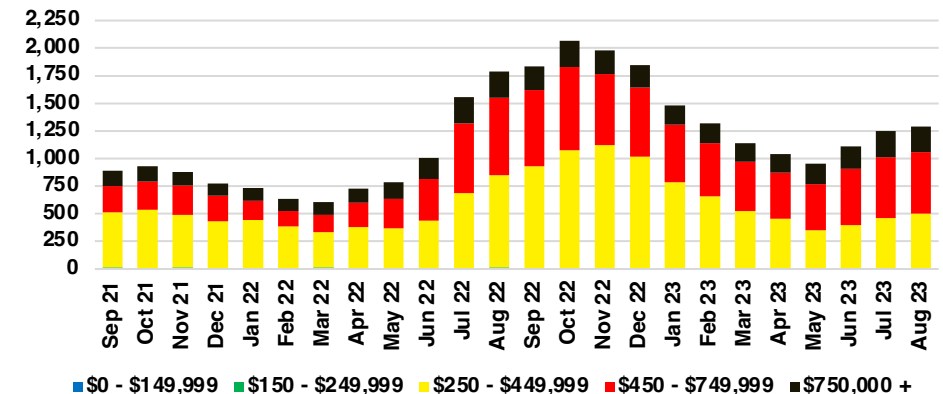

GWINNETT COUNTY INVENTORY BY PRICE POINT