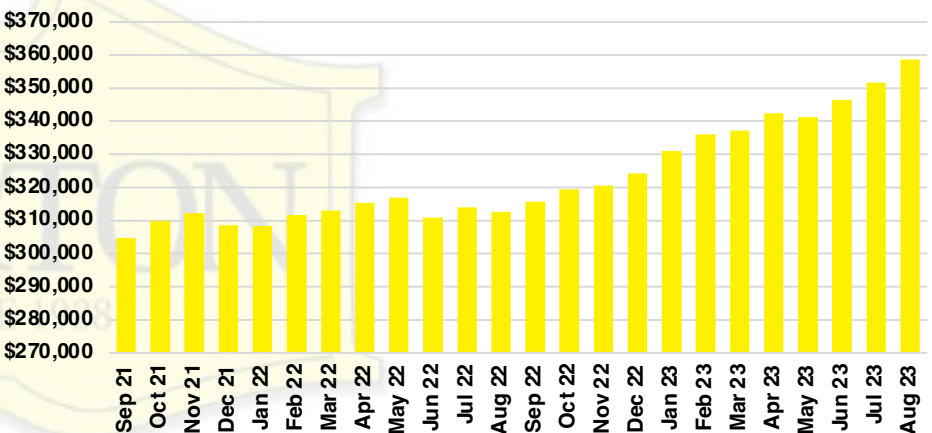

GWINNETT COUNTY INVENTORY BY PRICE POINT

HABERSHAM COUNTY QUICK N' DICATORS

HABERSHAM COUNTY SALES VOLUME VS SUPPLY

HABERSHAM COUNTY INVENTORY MONTHS OF SUPPLY

HABERSHAM COUNTY 12 MONTH AVERAGE SALES PRICE