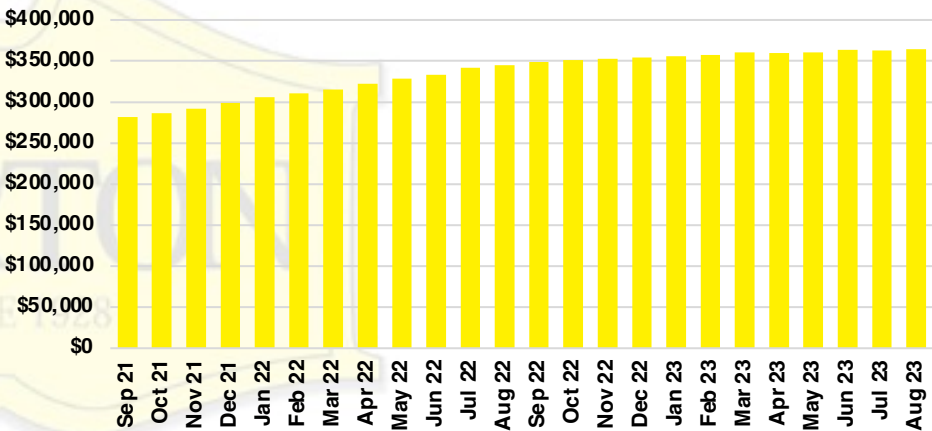

BANKS COUNTY INVENTORY BY PRICE POINT

BARROW COUNTY QUICK N' DICATORS

BARROW COUNTY SALES VOLUME VS SUPPLY

BARROW COUNTY INVENTORY MONTHS OF SUPPLY

BARROW COUNTY 12 MONTH AVERAGE SALES PRICE

BARROW COUNTY SALES BY PRICE POINT

BARROW COUNTY INVENTORY BY PRICE POINT

CHEROKEE COUNTY QUICK N'DICATORS

CHEROKEE COUNTY SALES VOLUME VS SUPPLY

CHEROKEE COUNTY INVENTORY MONTHS OF SUPPLY

CHEROKEE COUNTY 12 MONTH AVERAGE SALES PRICE

CHEROKEE COUNTY SALES BY PRICE POINT