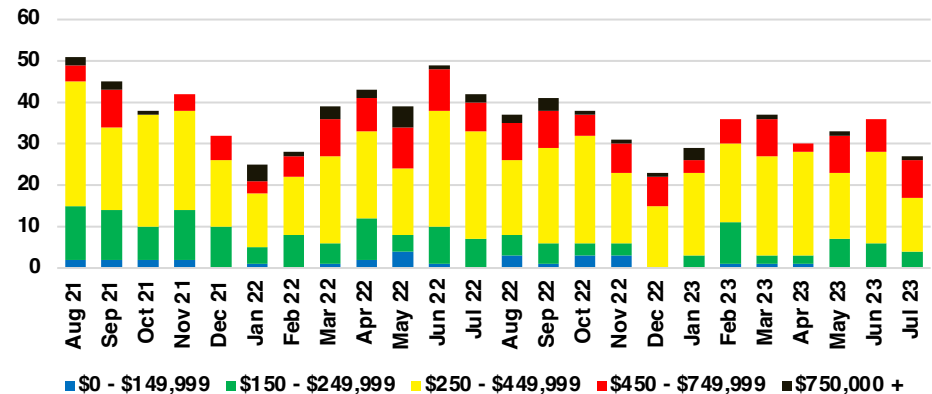

LUMPKIN COUNTY SALES BY PRICE POINT