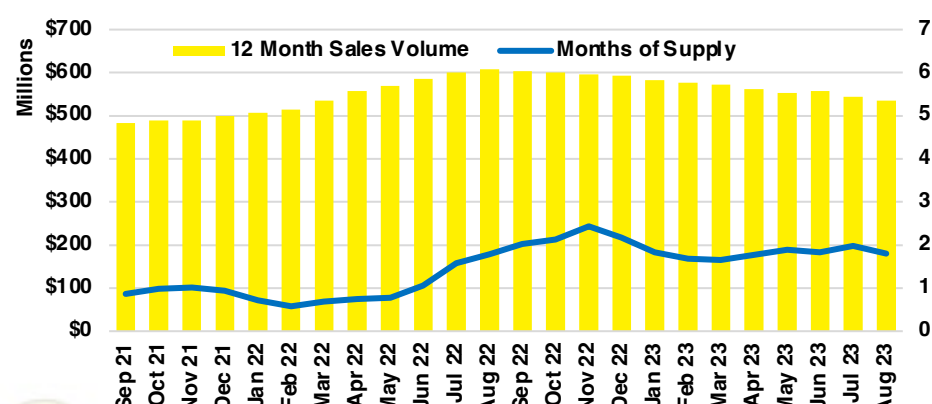

NORTH GEORGIA INVENTORY BY PRICE POINT

BANKS COUNTY QUICK N' DICATORS

BANKS COUNTY SALES VOLUME VS SUPPLY

BANKS COUNTY INVENTORY MONTHS OF SUPPLY

BANKS COUNTY 12 MONTH AVERAGE SALES PRICE

BANKS COUNTY SALES BY PRICE POINT

BANKS COUNTY INVENTORY BY PRICE POINT

BARROW COUNTY QUICK N' DICATORS

BARROW COUNTY SALES VOLUME VS SUPPLY

BARROW COUNTY INVENTORY MONTHS OF SUPPLY

BARROW COUNTY 12 MONTH AVERAGE SALES PRICE

BARROW COUNTY SALES BY PRICE POINT