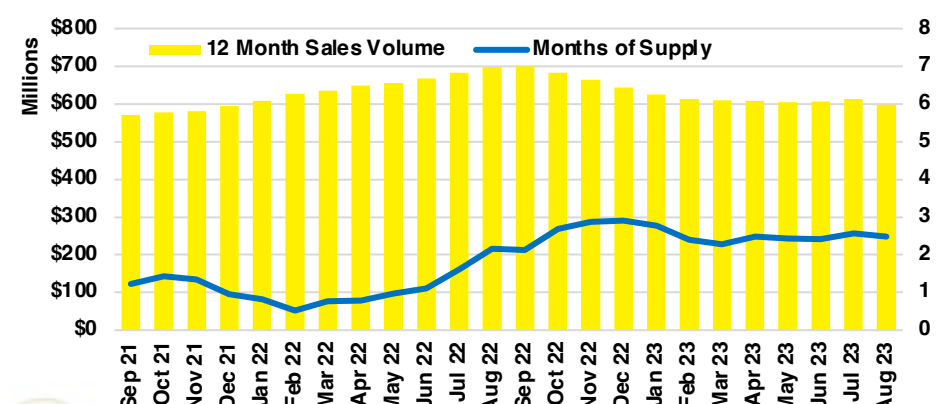

HALL COUNTY SALES BY PRICE POINT

HALL COUNTY INVENTORY BY PRICE POINT

JACKSON COUNTY QUICK N'DICATORS

JACKSON COUNTY SALES VOLUME VS SUPPLY

JACKSON COUNTY INVENTORY MONTHS OF SUPPLY

JACKSON COUNTY 12 MONTH AVERAGE SALES PRICE