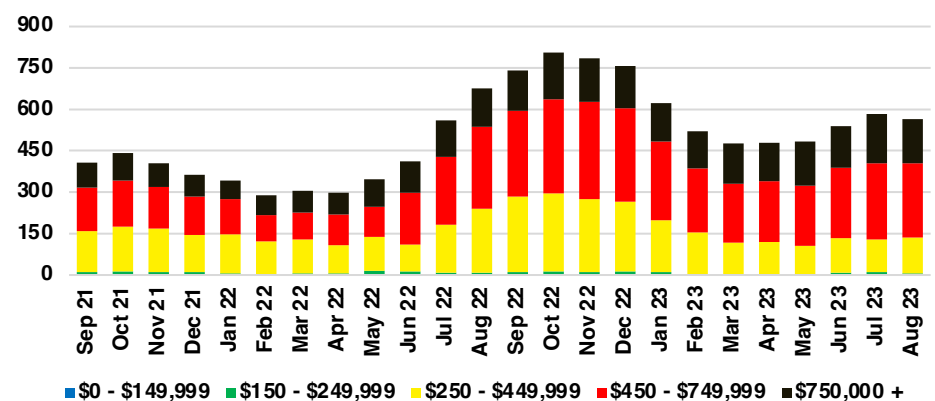

CHEROKEE COUNTY INVENTORY BY PRICE POINT