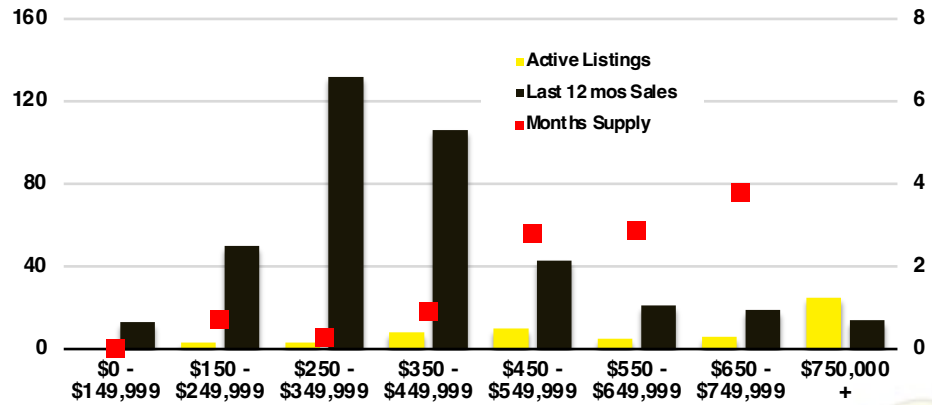

HALL COUNTY SALES BY PRICE POINT

HALL COUNTY INVENTORY BY PRICE POINT

JACKSON COUNTY QUICK N'DICATORS

JACKSON COUNTY SALES VOLUME VS SUPPLY

JACKSON COUNTY INVENTORY MONTHS OF SUPPLY

JACKSON COUNTY 12 MONTH AVERAGE SALES PRICE

JACKSON COUNTY SALES BY PRICE POINT

JACKSON COUNTY INVENTORY BY PRICE POINT

LUMPKIN COUNTY QUICK N'DICATORS

LUMPKIN COUNTY SALES VOLUME VS SUPPLY

LUMPKIN COUNTY INVENTORY MONTHS OF SUPPLY

LUMPKIN COUNTY 12 MONTH AVERAGE SALES PRICE