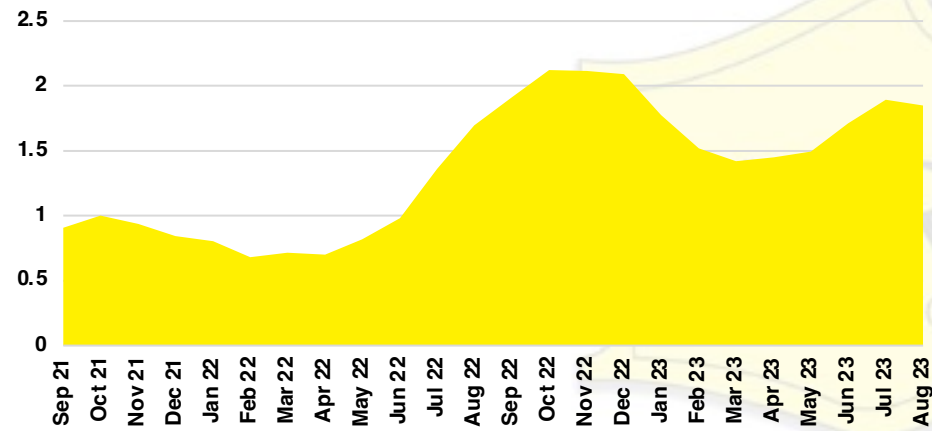

BARROW COUNTY INVENTORY BY PRICE POINT

CHEROKEE COUNTY QUICK N'DICATORS

CHEROKEE COUNTY SALES VOLUME VS SUPPLY

CHEROKEE COUNTY INVENTORY MONTHS OF SUPPLY

CHEROKEE COUNTY 12 MONTH AVERAGE SALES PRICE

CHEROKEE COUNTY SALES BY PRICE POINT