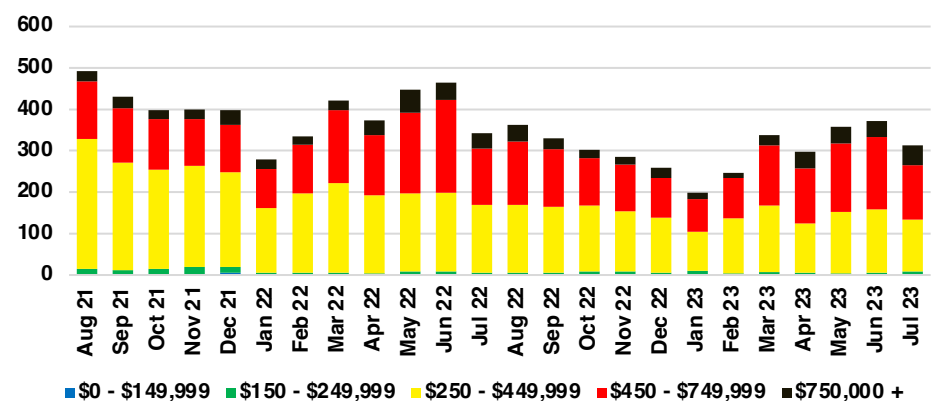

BANKS COUNTY INVENTORY BY PRICE POINT

BARROW COUNTY QUICK N' DICATORS

BARROW COUNTY SALES VOLUME VS SUPPLY

BARROW COUNTY INVENTORY MONTHS OF SUPPLY

BARROW COUNTY 12 MONTH AVERAGE SALES PRICE

BARROW COUNTY SALES BY PRICE POINT

BARROW COUNTY INVENTORY BY PRICE POINT

CHEROKEE COUNTY QUICK N'DICATORS

CHEROKEE COUNTY SALES VOLUME VS SUPPLY

CHEROKEE COUNTY INVENTORY MONTHS OF SUPPLY

CHEROKEE COUNTY 12 MONTH AVERAGE SALES PRICE

CHEROKEE COUNTY SALES BY PRICE POINT