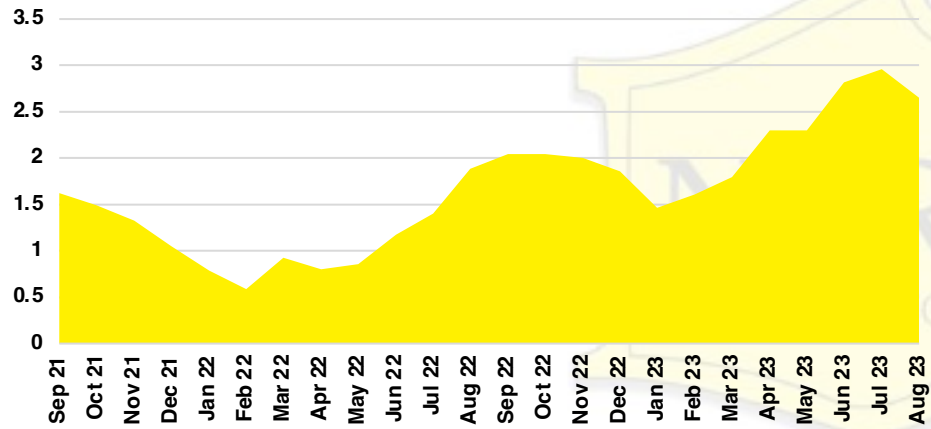

RABUN COUNTY SALES BY PRICE POINT

RABUN COUNTY INVENTORY BY PRICE POINT

STEPHENS COUNTY QUICK N'DICATORS

STEPHENS COUNTY SALES VOLUME VS SUPPLY

STEPHENS COUNTY INVENTORY MONTHS OF SUPPLY

STEPHENS COUNTY 12 MONTH AVERAGE SALES PRICE