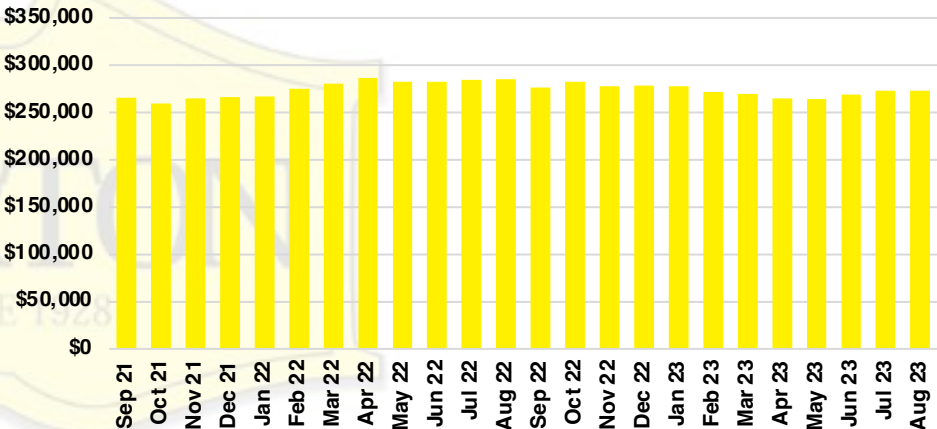

FORSYTH COUNTY INVENTORY BY PRICE POINT

FRANKLIN COUNTY QUICK N'DICATORS

FRANKLIN COUNTY SALES VOLUME VS SUPPLY

FRANKLIN COUNTY INVENTORY MONTHS OF SUPPLY

FRANKLIN COUNTY 12 MONTH AVERAGE SALES PRICE

FRANKLIN COUNTY SALES BY PRICE POINT