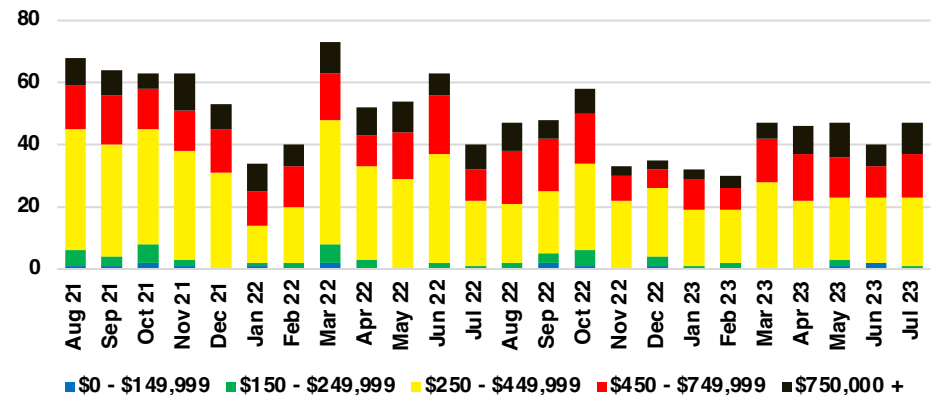

BARROW COUNTY INVENTORY BY PRICE POINT

CHEROKEE COUNTY QUICK N'DICATORS

CHEROKEE COUNTY SALES VOLUME VS SUPPLY

CHEROKEE COUNTY INVENTORY MONTHS OF SUPPLY

CHEROKEE COUNTY 12 MONTH AVERAGE SALES PRICE

CHEROKEE COUNTY SALES BY PRICE POINT

CHEROKEE COUNTY INVENTORY BY PRICE POINT

DAWSON COUNTY QUICK N'DICATORS

DAWSON COUNTY SALES VOLUME VS SUPPLY

DAWSON COUNTY INVENTORY MONTHS OF SUPPLY

DAWSON COUNTY 12 MONTH AVERAGE SALES PRICE

DAWSON COUNTY SALES BY PRICE POINT

DAWSON COUNTY INVENTORY BY PRICE POINT

FORSYTH COUNTY QUICK N'DICATORS

FORSYTH COUNTY SALES VOLUME VS SUPPLY

FORSYTH COUNTY INVENTORY MONTHS OF SUPPLY

FORSYTH COUNTY 12 MONTH AVERAGE SALES PRICE

FORSYTH COUNTY SALES BY PRICE POINT