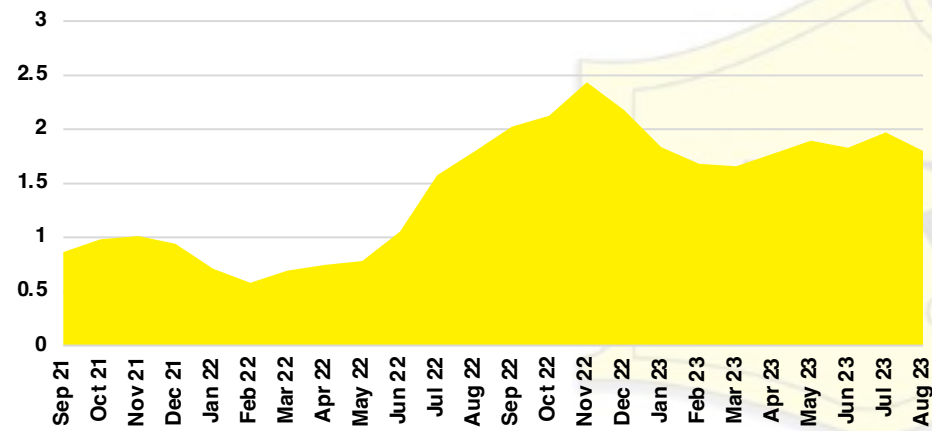

BANKS COUNTY INVENTORY BY PRICE POINT

BARROW COUNTY QUICK N' DICATORS

BARROW COUNTY SALES VOLUME VS SUPPLY

BARROW COUNTY INVENTORY MONTHS OF SUPPLY

BARROW COUNTY 12 MONTH AVERAGE SALES PRICE

BARROW COUNTY SALES BY PRICE POINT