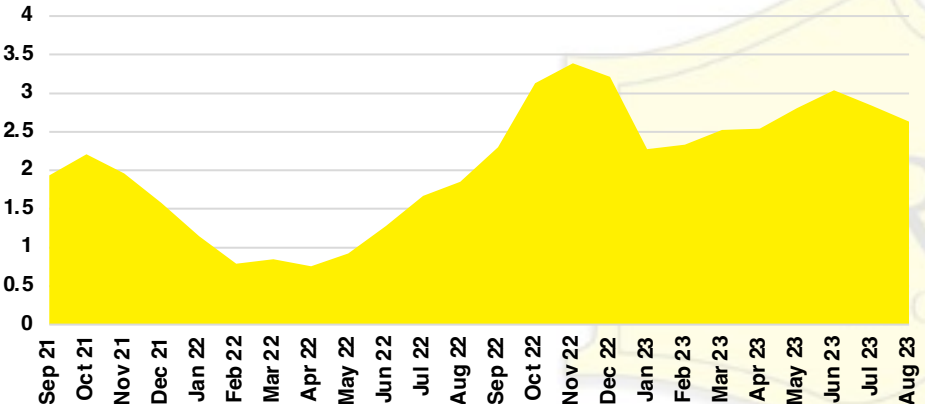

NORTH GEORGIA INVENTORY BY PRICE POINT

BANKS COUNTY QUICK N' DICATORS

BANKS COUNTY SALES VOLUME VS SUPPLY

BANKS COUNTY INVENTORY MONTHS OF SUPPLY

BANKS COUNTY 12 MONTH AVERAGE SALES PRICE

BANKS COUNTY SALES BY PRICE POINT

BANKS COUNTY INVENTORY BY PRICE POINT

BARROW COUNTY QUICK N' DICATORS

BARROW COUNTY SALES VOLUME VS SUPPLY

BARROW COUNTY INVENTORY MONTHS OF SUPPLY

BARROW COUNTY 12 MONTH AVERAGE SALES PRICE

BARROW COUNTY SALES BY PRICE POINT