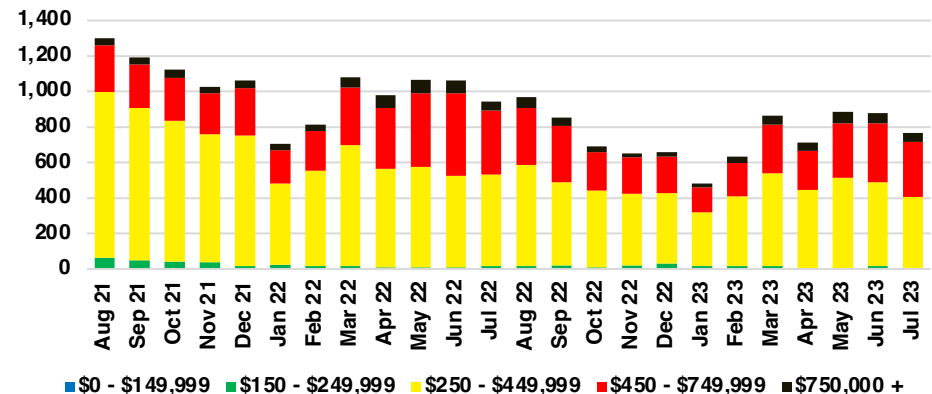

FRANKLIN COUNTY INVENTORY BY PRICE POINT

GWINNETT COUNTY QUICK N'DICATORS

GWINNETT COUNTY SALES VOLUME VS SUPPLY

GWINNETT COUNTY INVENTORY MONTHS OF SUPPLY

GWINNETT COUNTY 12 MONTH AVERAGE SALES PRICE

GWINNETT COUNTY SALES BY PRICE POINT