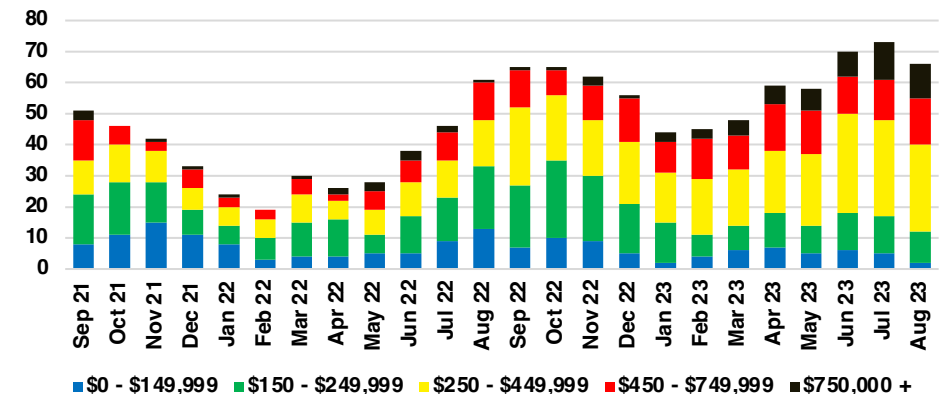

STEPHENS COUNTY INVENTORY BY PRICE POINT