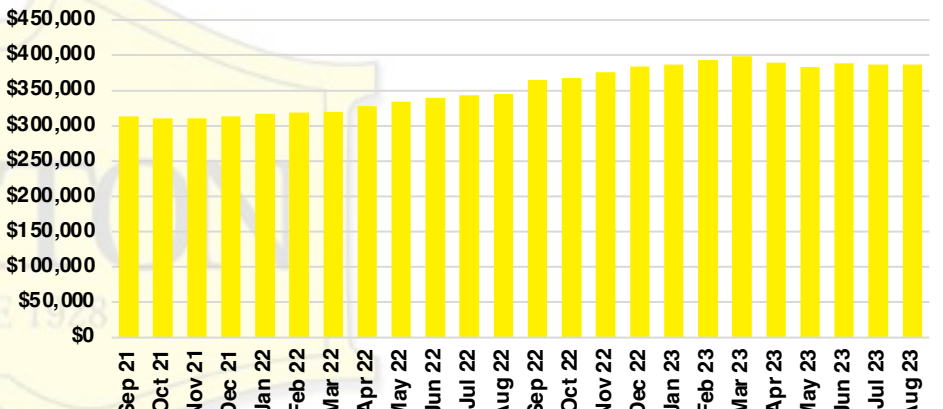

NORTH GEORGIA INVENTORY BY PRICE POINT

BANKS COUNTY QUICK N' DICATORS

BANKS COUNTY SALES VOLUME VS SUPPLY

BANKS COUNTY INVENTORY MONTHS OF SUPPLY

BANKS COUNTY 12 MONTH AVERAGE SALES PRICE

BANKS COUNTY SALES BY PRICE POINT

BANKS COUNTY INVENTORY BY PRICE POINT

BARROW COUNTY QUICK N' DICATORS

BARROW COUNTY SALES VOLUME VS SUPPLY

BARROW COUNTY INVENTORY MONTHS OF SUPPLY

BARROW COUNTY 12 MONTH AVERAGE SALES PRICE

BARROW COUNTY SALES BY PRICE POINT