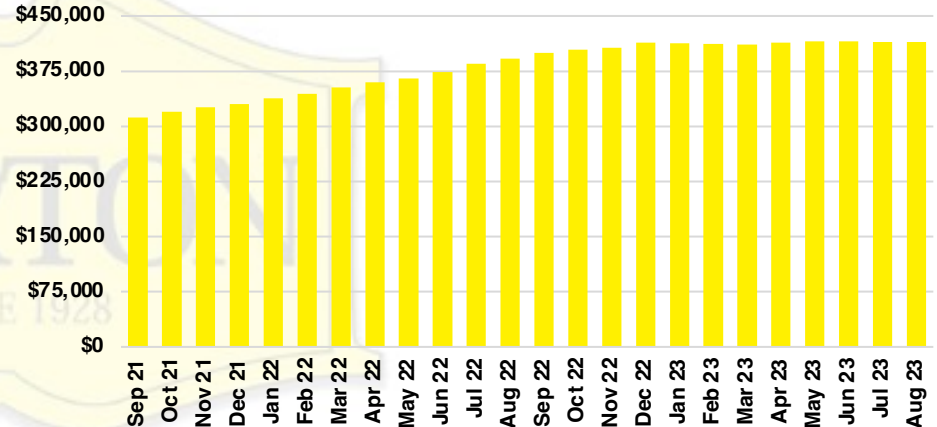

HALL COUNTY SALES BY PRICE POINT

HALL COUNTY INVENTORY BY PRICE POINT

JACKSON COUNTY QUICK N'DICATORS

JACKSON COUNTY SALES VOLUME VS SUPPLY

JACKSON COUNTY INVENTORY MONTHS OF SUPPLY

JACKSON COUNTY 12 MONTH AVERAGE SALES PRICE