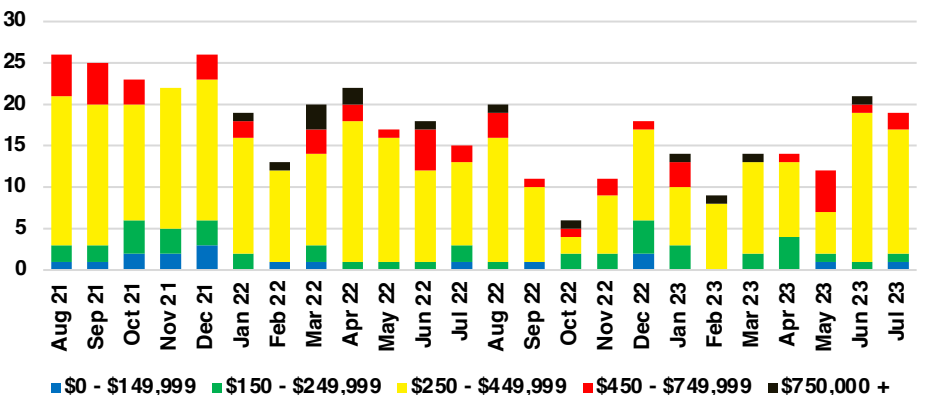

NORTH GEORGIA INVENTORY BY PRICE POINT

BANKS COUNTY QUICK N' DICATORS

BANKS COUNTY SALES VOLUME VS SUPPLY

BANKS COUNTY INVENTORY MONTHS OF SUPPLY

BANKS COUNTY 12 MONTH AVERAGE SALES PRICE

BANKS COUNTY SALES BY PRICE POINT

BANKS COUNTY INVENTORY BY PRICE POINT

BARROW COUNTY QUICK N' DICATORS

BARROW COUNTY SALES VOLUME VS SUPPLY

BARROW COUNTY INVENTORY MONTHS OF SUPPLY

BARROW COUNTY 12 MONTH AVERAGE SALES PRICE

BARROW COUNTY SALES BY PRICE POINT