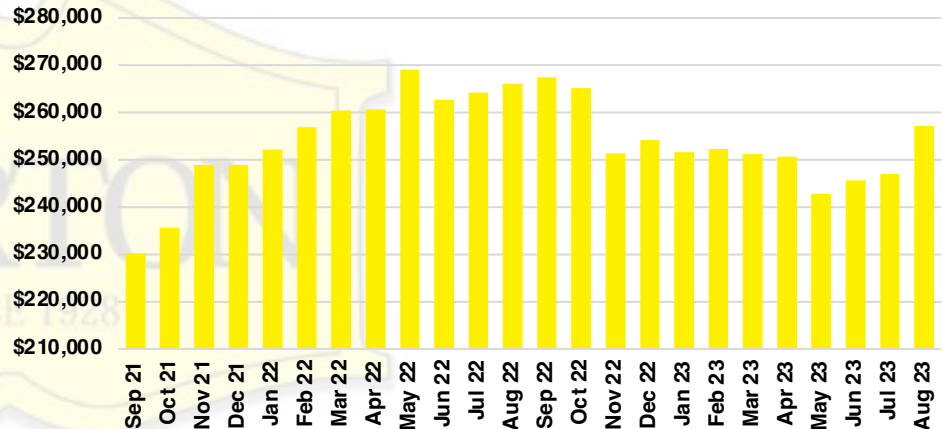

PICKENS COUNTY SALES BY PRICE POINT

PICKENS COUNTY INVENTORY BY PRICE POINT

RABUN COUNTY QUICK N'DICATORS

RABUN COUNTY SALES VOLUME VS SUPPLY

RABUN COUNTY INVENTORY MONTHS OF SUPPLY

RABUN COUNTY 12 MONTH AVERAGE SALES PRICE

RABUN COUNTY SALES BY PRICE POINT

RABUN COUNTY INVENTORY BY PRICE POINT

STEPHENS COUNTY QUICK N'DICATORS

STEPHENS COUNTY SALES VOLUME VS SUPPLY

STEPHENS COUNTY INVENTORY MONTHS OF SUPPLY

STEPHENS COUNTY 12 MONTH AVERAGE SALES PRICE