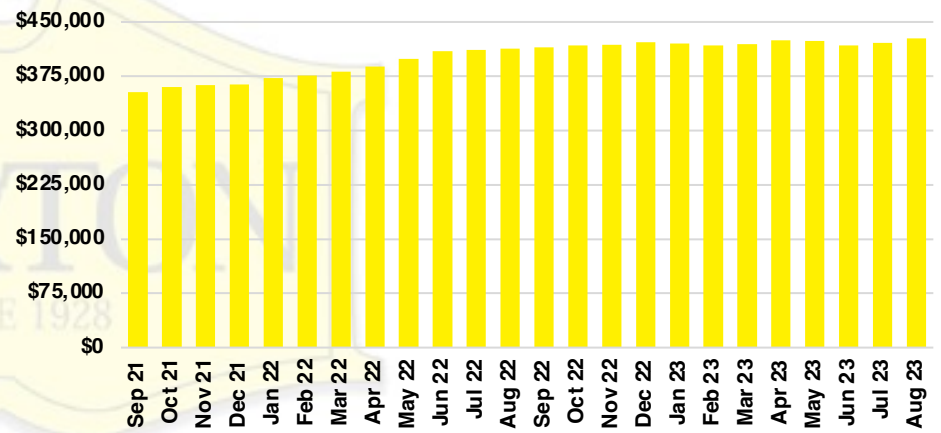

LUMPKIN COUNTY SALES BY PRICE POINT

LUMPKIN COUNTY INVENTORY BY PRICE POINT

PICKENS COUNTY QUICK N'DICATORS

PICKENS COUNTY SALES VOLUME VS SUPPLY

PICKENS COUNTY INVENTORY MONTHS OF SUPPLY

PICKENS COUNTY 12 MONTH AVERAGE SALES PRICE