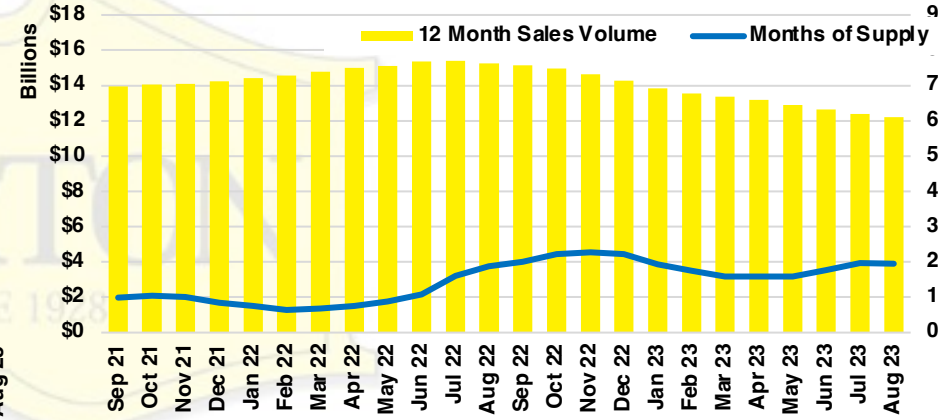

NORTH GEORGIA DEEP DIVE MARKET DATA

August 2023

August 2023

DEEP DIVE

NORTH GEORGIA QUICK N' DICATORS

NORTH GEORGIA INVENTORY MONTHS OF SUPPLY

NORTH GEORGIA SALES VOLUME VS SUPPLY

NORTH GEORGIA SALES BY PRICE POINT