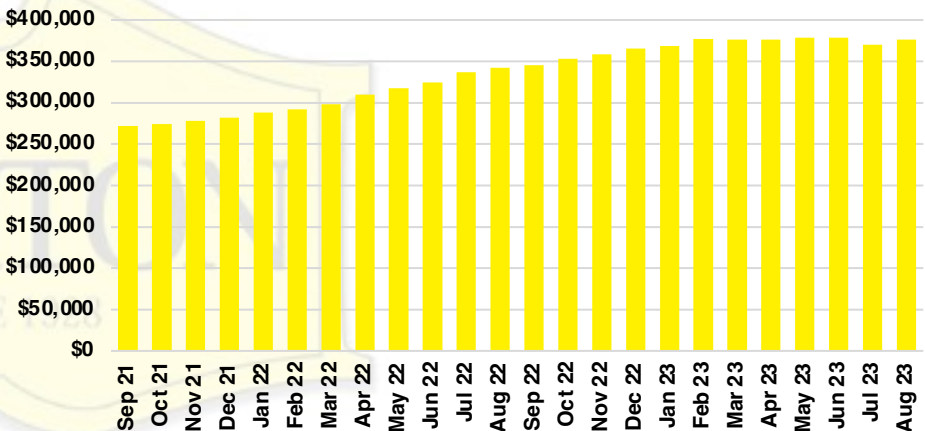

WALTON COUNTY SALES BY PRICE POINT

WALTON COUNTY INVENTORY BY PRICE POINT

WHITE COUNTY QUICK N' DICATORS

WHITE COUNTY SALES VOLUME VS SUPPLY

WHITE COUNTY INVENTORY MONTHS OF SUPPLY

WHITE COUNTY 12 MONTH AVERAGE SALES PRICE

WHITE COUNTY SALES BY PRICE POINT

WHITE COUNTY INVENTORY BY PRICE POINT