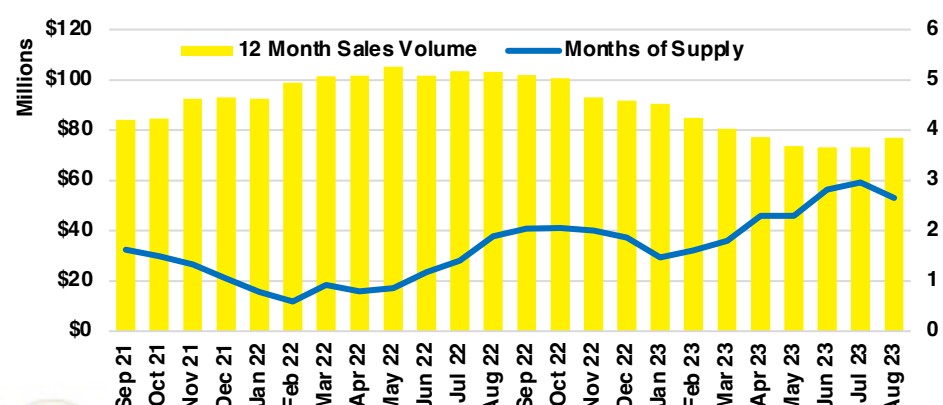

RABUN COUNTY SALES BY PRICE POINT

RABUN COUNTY INVENTORY BY PRICE POINT

STEPHENS COUNTY QUICK N'DICATORS

STEPHENS COUNTY SALES VOLUME VS SUPPLY

STEPHENS COUNTY INVENTORY MONTHS OF SUPPLY

STEPHENS COUNTY 12 MONTH AVERAGE SALES PRICE