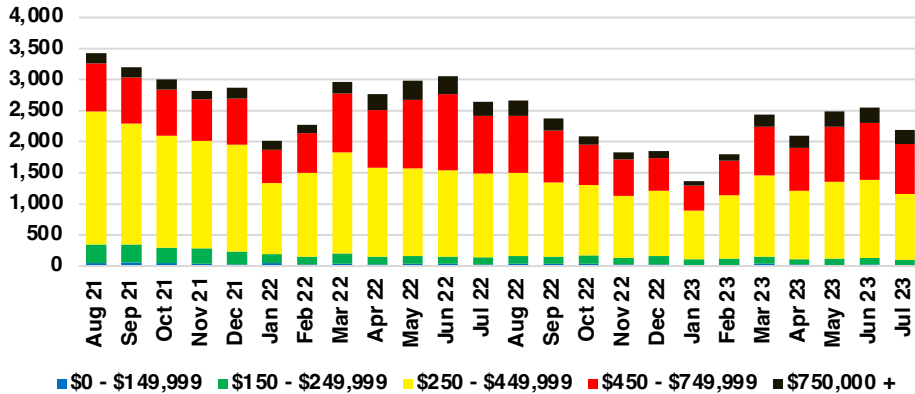

NORTH GEORGIA DEEP DIVE MARKET DATA

August 2023

August 2023

DEEP DIVE

NORTH GEORGIA QUICK N' DICATORS

NORTH GEORGIA INVENTORY MONTHS OF SUPPLY

NORTH GEORGIA SALES VOLUME VS SUPPLY

NORTH GEORGIA SALES BY PRICE POINT