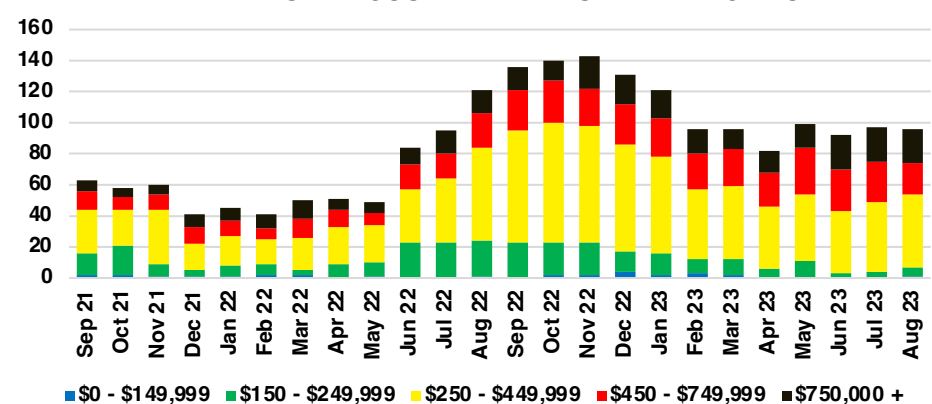

HABERSHAM COUNTY INVENTORY BY PRICE POINT