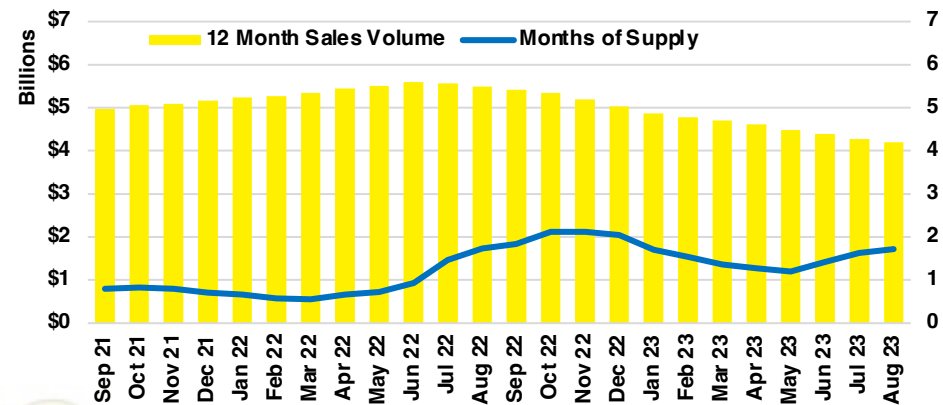

GWINNETT COUNTY SALES VOLUME VS SUPPLY