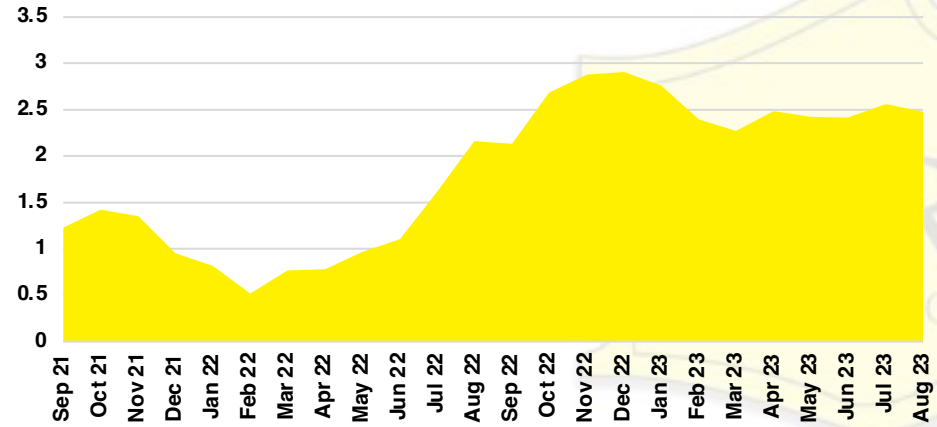

HALL COUNTY SALES BY PRICE POINT

HALL COUNTY INVENTORY BY PRICE POINT

JACKSON COUNTY QUICK N'DICATORS

JACKSON COUNTY SALES VOLUME VS SUPPLY

JACKSON COUNTY INVENTORY MONTHS OF SUPPLY

JACKSON COUNTY 12 MONTH AVERAGE SALES PRICE