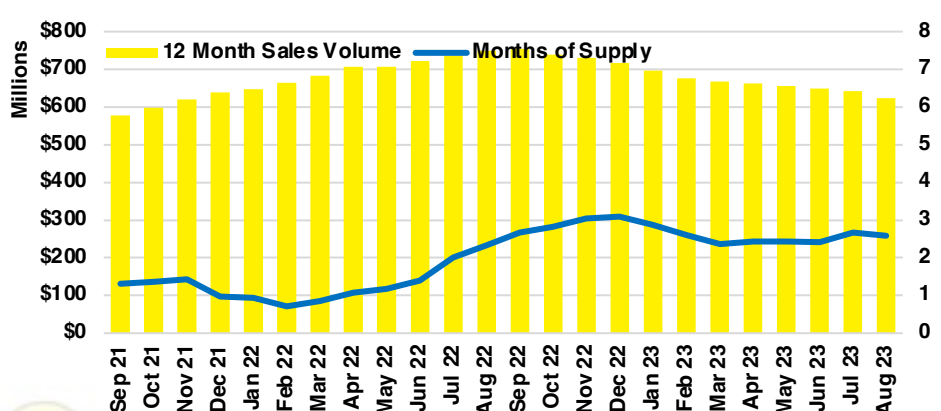

STEPHENS COUNTY SALES BY PRICE POINT

STEPHENS COUNTY INVENTORY BY PRICE POINT

WALTON COUNTY QUICK N' DICATORS

WALTON COUNTY SALES VOLUME VS SUPPLY

WALTON COUNTY INVENTORY MONTHS OF SUPPLY

WALTON COUNTY 12 MONTH AVERAGE SALES PRICE