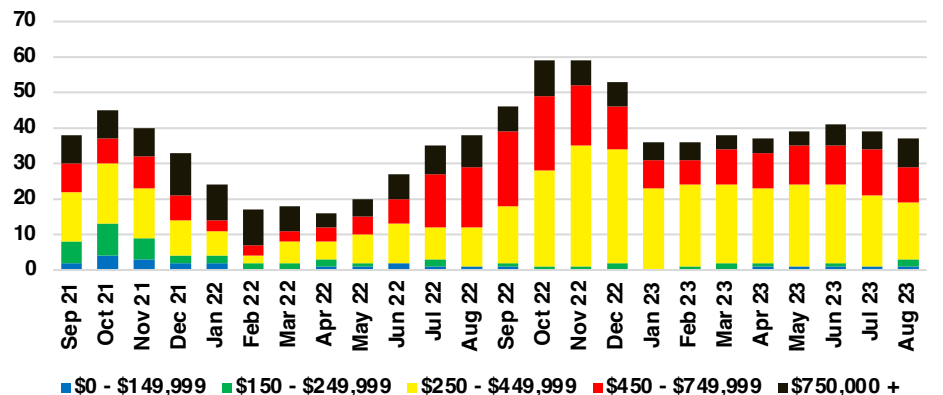

NORTH GEORGIA INVENTORY BY PRICE POINT

BANKS COUNTY QUICK N' DICATORS

BANKS COUNTY SALES VOLUME VS SUPPLY

BANKS COUNTY INVENTORY MONTHS OF SUPPLY

BANKS COUNTY 12 MONTH AVERAGE SALES PRICE

BANKS COUNTY SALES BY PRICE POINT

BANKS COUNTY INVENTORY BY PRICE POINT

BARROW COUNTY QUICK N' DICATORS

BARROW COUNTY SALES VOLUME VS SUPPLY

BARROW COUNTY INVENTORY MONTHS OF SUPPLY

BARROW COUNTY 12 MONTH AVERAGE SALES PRICE

BARROW COUNTY SALES BY PRICE POINT