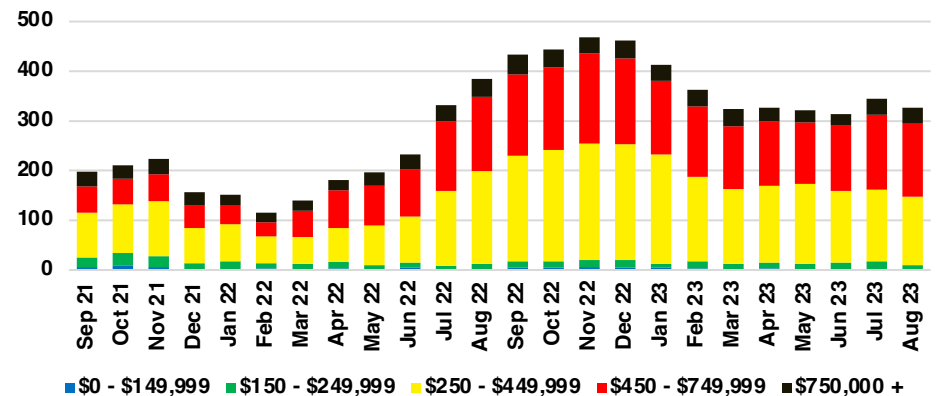

STEPHENS COUNTY SALES BY PRICE POINT

STEPHENS COUNTY INVENTORY BY PRICE POINT

WALTON COUNTY QUICK N' DICATORS

WALTON COUNTY SALES VOLUME VS SUPPLY

WALTON COUNTY INVENTORY MONTHS OF SUPPLY

WALTON COUNTY 12 MONTH AVERAGE SALES PRICE

WALTON COUNTY SALES BY PRICE POINT

WALTON COUNTY INVENTORY BY PRICE POINT

WHITE COUNTY QUICK N' DICATORS

WHITE COUNTY SALES VOLUME VS SUPPLY

WHITE COUNTY INVENTORY MONTHS OF SUPPLY

WHITE COUNTY 12 MONTH AVERAGE SALES PRICE