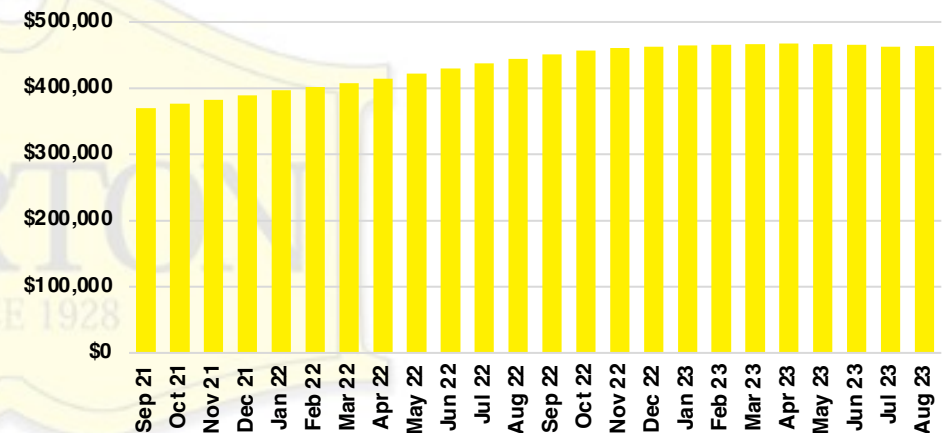

FRANKLIN COUNTY INVENTORY BY PRICE POINT

GWINNETT COUNTY QUICK N'DICATORS

GWINNETT COUNTY SALES VOLUME VS SUPPLY

GWINNETT COUNTY INVENTORY MONTHS OF SUPPLY

GWINNETT COUNTY 12 MONTH AVERAGE SALES PRICE

GWINNETT COUNTY SALES BY PRICE POINT