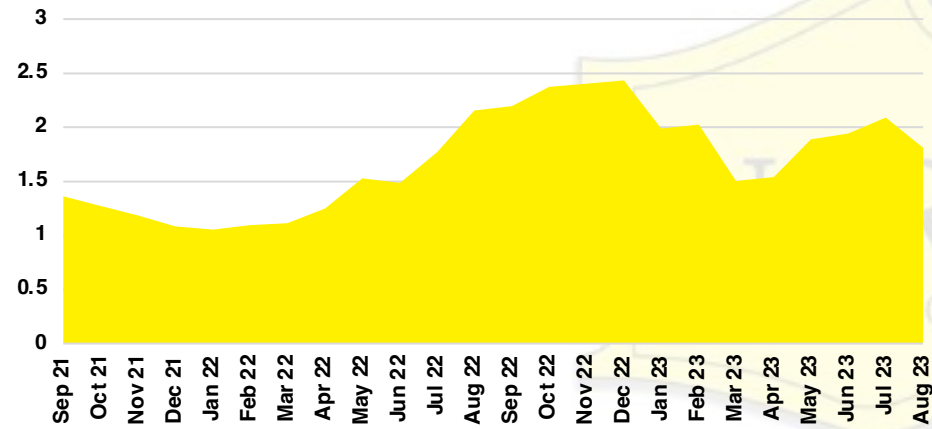

JACKSON COUNTY SALES BY PRICE POINT

JACKSON COUNTY INVENTORY BY PRICE POINT

LUMPKIN COUNTY QUICK N'DICATORS

LUMPKIN COUNTY SALES VOLUME VS SUPPLY

LUMPKIN COUNTY INVENTORY MONTHS OF SUPPLY

LUMPKIN COUNTY 12 MONTH AVERAGE SALES PRICE