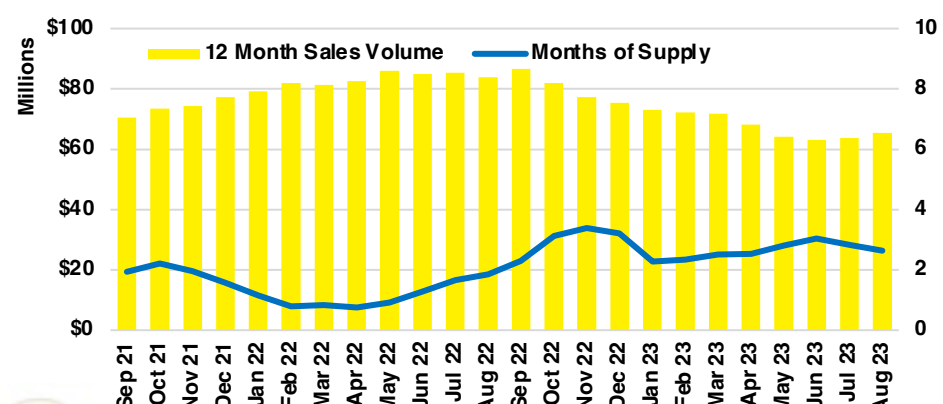

BANKS COUNTY SALES VOLUME VS SUPPLY