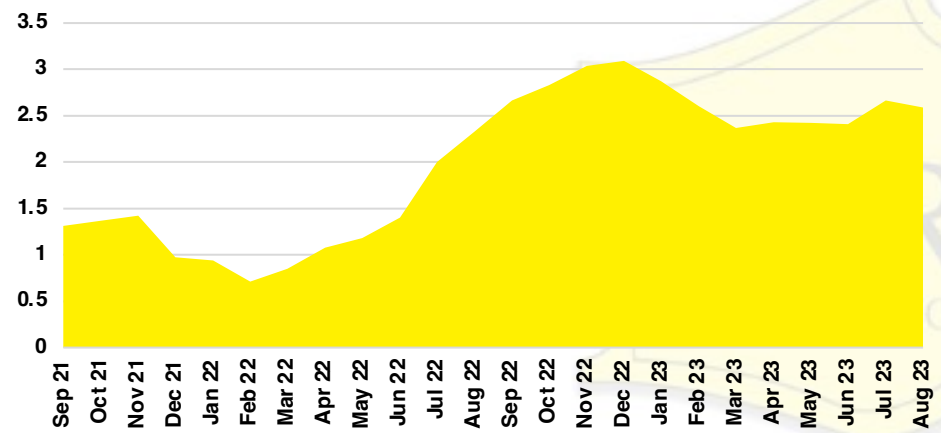

STEPHENS COUNTY SALES BY PRICE POINT

STEPHENS COUNTY INVENTORY BY PRICE POINT

WALTON COUNTY QUICK N' DICATORS

WALTON COUNTY SALES VOLUME VS SUPPLY

WALTON COUNTY INVENTORY MONTHS OF SUPPLY

WALTON COUNTY 12 MONTH AVERAGE SALES PRICE