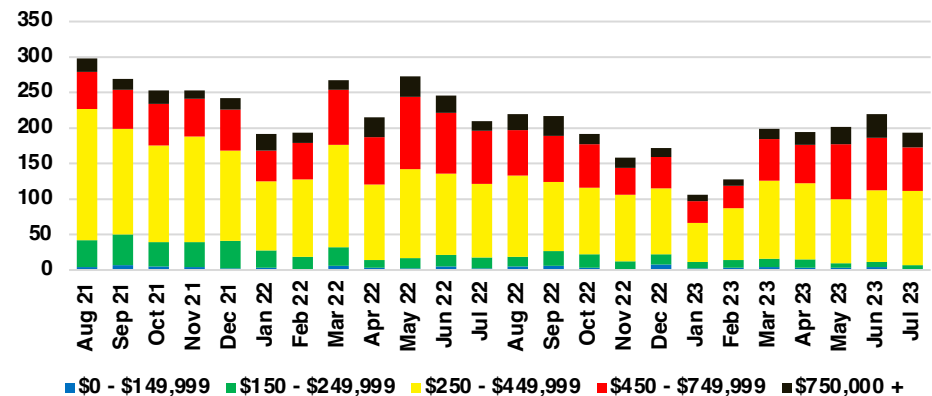

HALL COUNTY SALES BY PRICE POINT