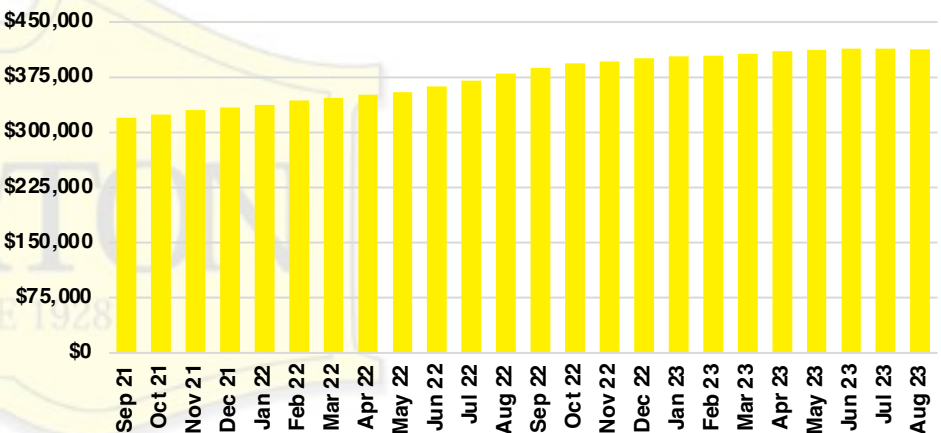

STEPHENS COUNTY SALES BY PRICE POINT

STEPHENS COUNTY INVENTORY BY PRICE POINT

WALTON COUNTY QUICK N' DICATORS

WALTON COUNTY SALES VOLUME VS SUPPLY

WALTON COUNTY INVENTORY MONTHS OF SUPPLY

WALTON COUNTY 12 MONTH AVERAGE SALES PRICE