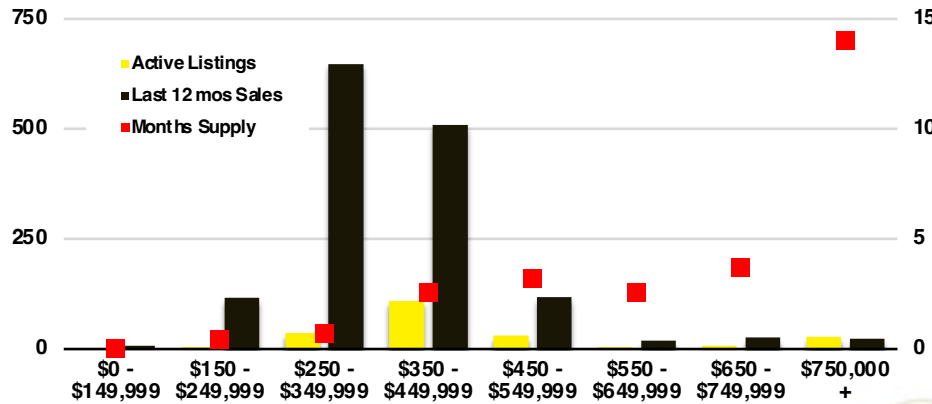

NORTH GEORGIA INVENTORY BY PRICE POINT

BANKS COUNTY QUICK N' DICATORS

BANKS COUNTY SALES VOLUME VS SUPPLY

BANKS COUNTY INVENTORY MONTHS OF SUPPLY

BANKS COUNTY 12 MONTH AVERAGE SALES PRICE

BANKS COUNTY SALES BY PRICE POINT

BANKS COUNTY INVENTORY BY PRICE POINT

BARROW COUNTY QUICK N' DICATORS

BARROW COUNTY SALES VOLUME VS SUPPLY

BARROW COUNTY INVENTORY MONTHS OF SUPPLY

BARROW COUNTY 12 MONTH AVERAGE SALES PRICE

BARROW COUNTY SALES BY PRICE POINT

WALTON COUNTY SALES BY PRICE POINT

WALTON COUNTY INVENTORY BY PRICE POINT

WHITE COUNTY QUICK N' DICATORS

WHITE COUNTY SALES VOLUME VS SUPPLY

WHITE COUNTY INVENTORY MONTHS OF SUPPLY

WHITE COUNTY 12 MONTH AVERAGE SALES PRICE