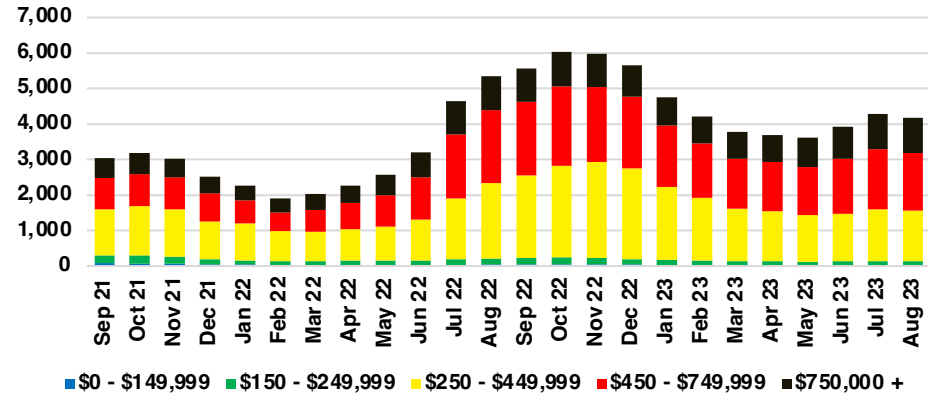

NORTH GEORGIA INVENTORY BY PRICE POINT