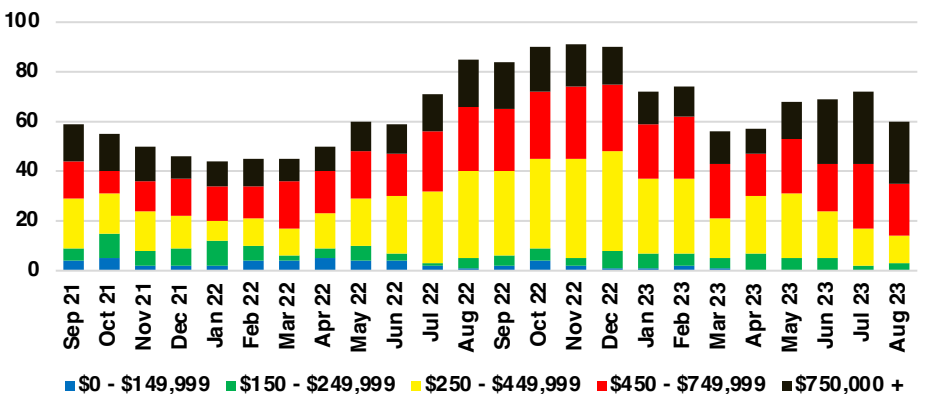

LUMPKIN COUNTY INVENTORY BY PRICE POINT