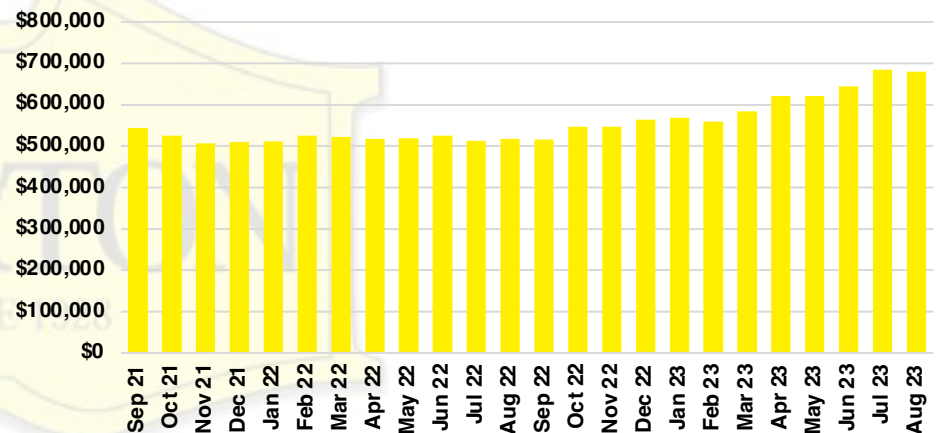

PICKENS COUNTY SALES BY PRICE POINT

PICKENS COUNTY INVENTORY BY PRICE POINT

RABUN COUNTY QUICK N'DICATORS

RABUN COUNTY SALES VOLUME VS SUPPLY

RABUN COUNTY INVENTORY MONTHS OF SUPPLY

RABUN COUNTY 12 MONTH AVERAGE SALES PRICE