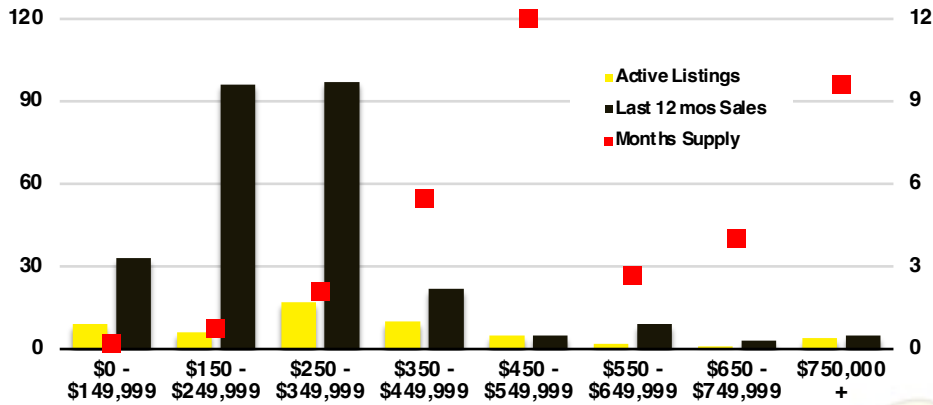

CHEROKEE COUNTY INVENTORY BY PRICE POINT

DAWSON COUNTY QUICK N'DICATORS

DAWSON COUNTY SALES VOLUME VS SUPPLY

DAWSON COUNTY INVENTORY MONTHS OF SUPPLY

DAWSON COUNTY 12 MONTH AVERAGE SALES PRICE

DAWSON COUNTY SALES BY PRICE POINT

DAWSON COUNTY INVENTORY BY PRICE POINT

FORSYTH COUNTY QUICK N'DICATORS

FORSYTH COUNTY SALES VOLUME VS SUPPLY

FORSYTH COUNTY INVENTORY MONTHS OF SUPPLY

FORSYTH COUNTY 12 MONTH AVERAGE SALES PRICE

FORSYTH COUNTY SALES BY PRICE POINT

FORSYTH COUNTY INVENTORY BY PRICE POINT

FRANKLIN COUNTY QUICK N'DICATORS

FRANKLIN COUNTY SALES VOLUME VS SUPPLY

FRANKLIN COUNTY INVENTORY MONTHS OF SUPPLY

FRANKLIN COUNTY 12 MONTH AVERAGE SALES PRICE

FRANKLIN COUNTY SALES BY PRICE POINT