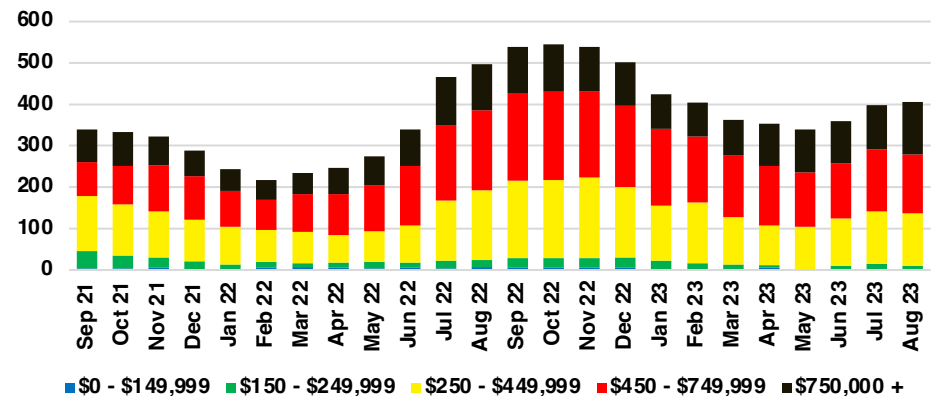

HALL COUNTY INVENTORY BY PRICE POINT