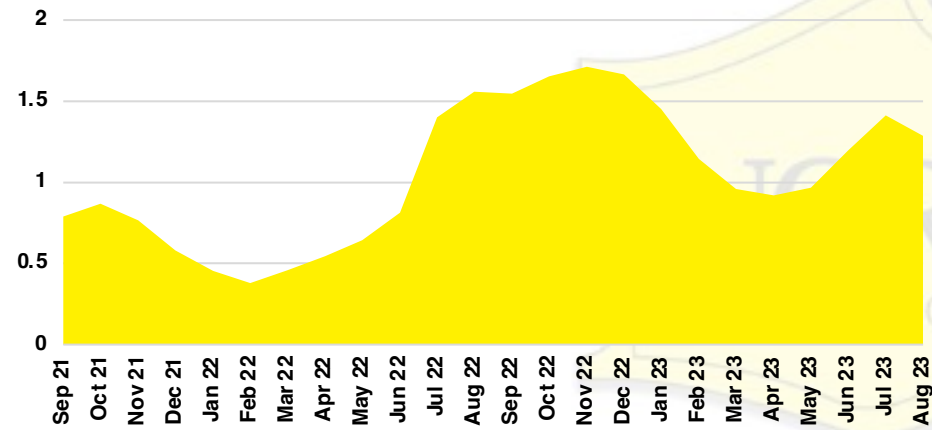

DAWSON COUNTY INVENTORY BY PRICE POINT

FORSYTH COUNTY QUICK N'DICATORS

FORSYTH COUNTY SALES VOLUME VS SUPPLY

FORSYTH COUNTY INVENTORY MONTHS OF SUPPLY

FORSYTH COUNTY 12 MONTH AVERAGE SALES PRICE

FORSYTH COUNTY SALES BY PRICE POINT