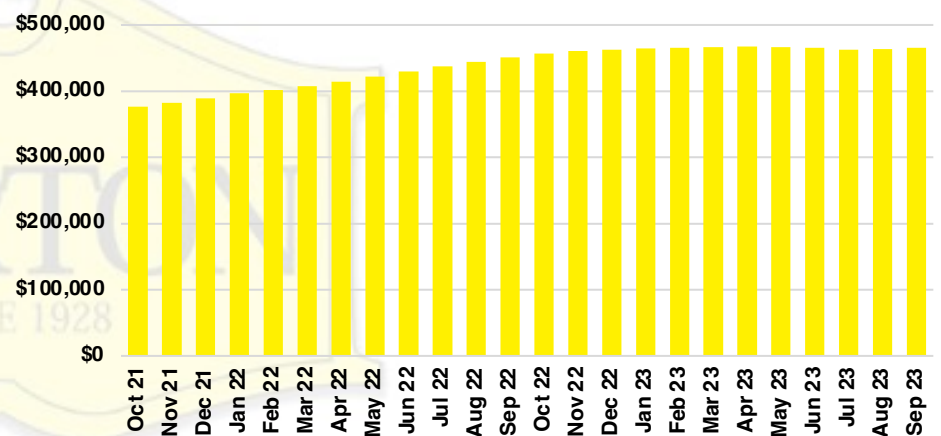

GWINNETT COUNTY 12 MONTH AVERAGE SALES PRICE