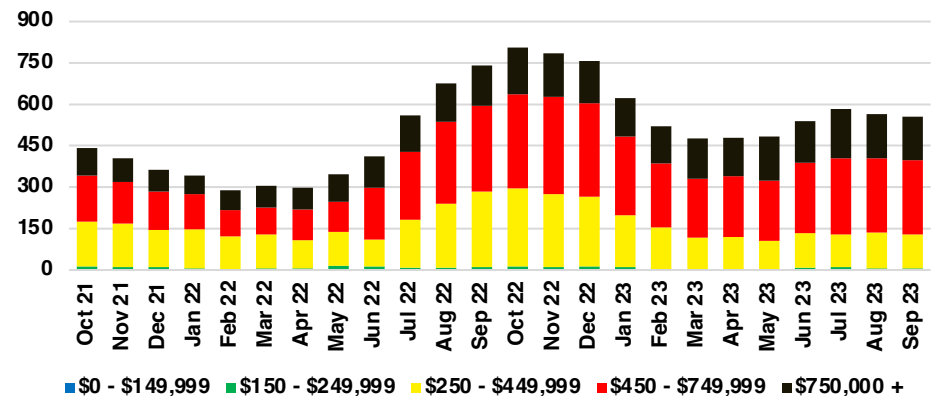

CHEROKEE COUNTY INVENTORY BY PRICE POINT