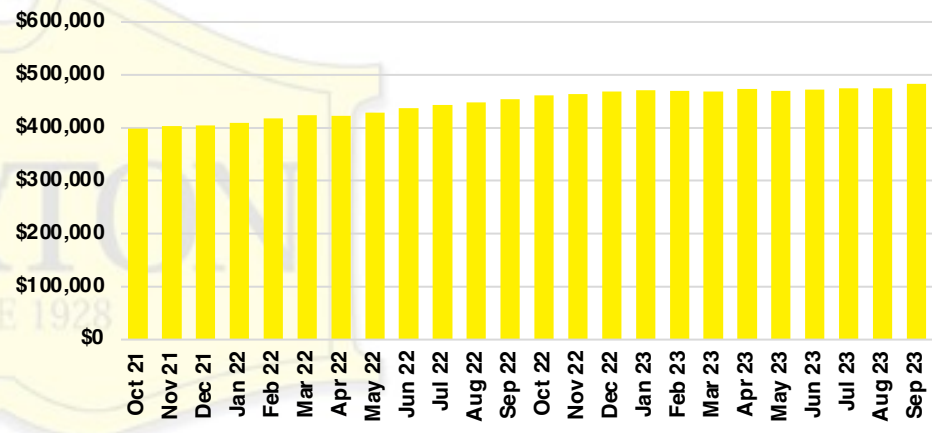

HALL COUNTY 12 MONTH AVERAGE SALES PRICE