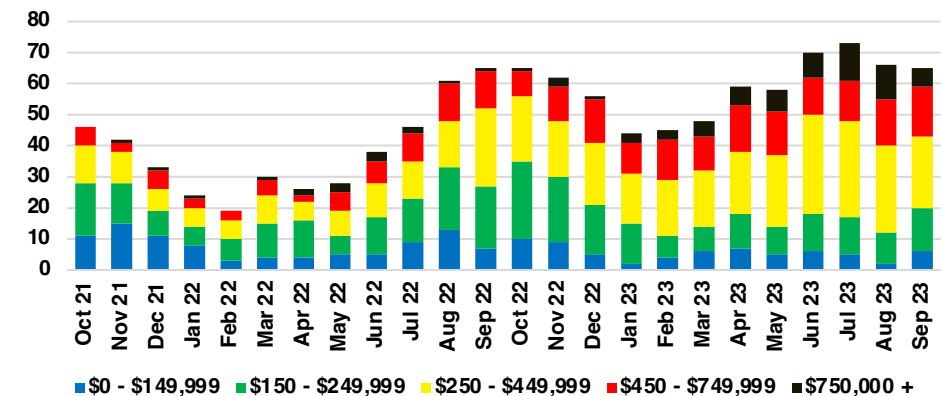

STEPHENS COUNTY INVENTORY BY PRICE POINT