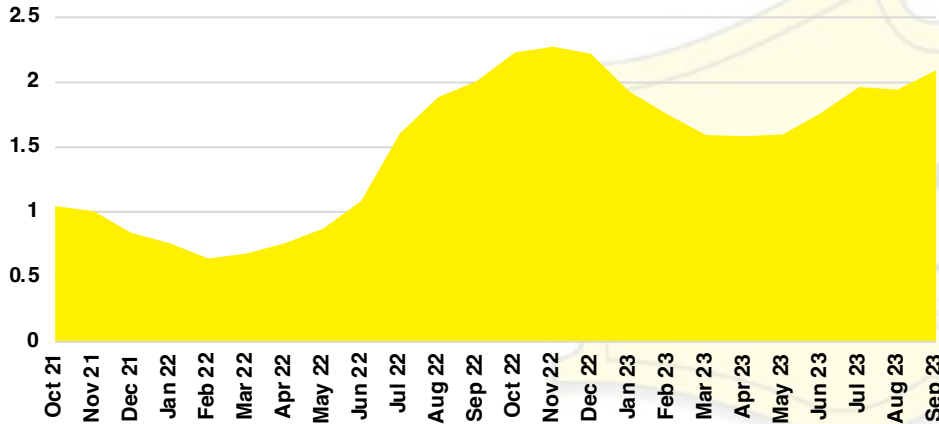

NORTH GEORGIA INVENTORY MONTHS OF SUPPLY