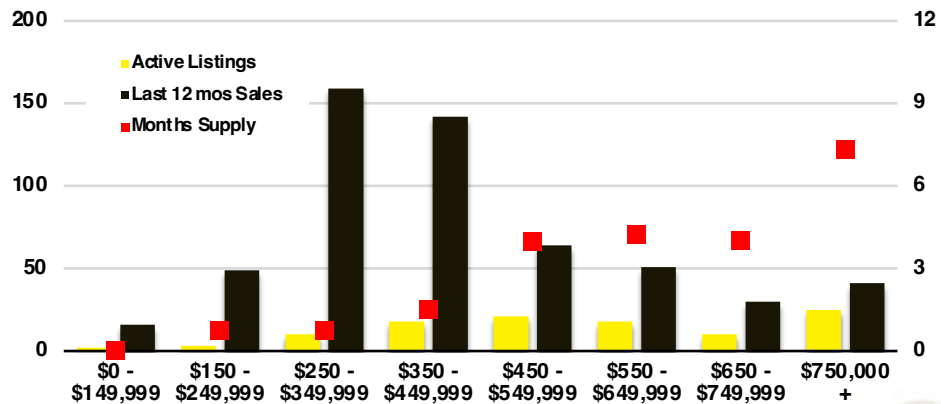

PICKENS COUNTY QUICK N'DICATORS