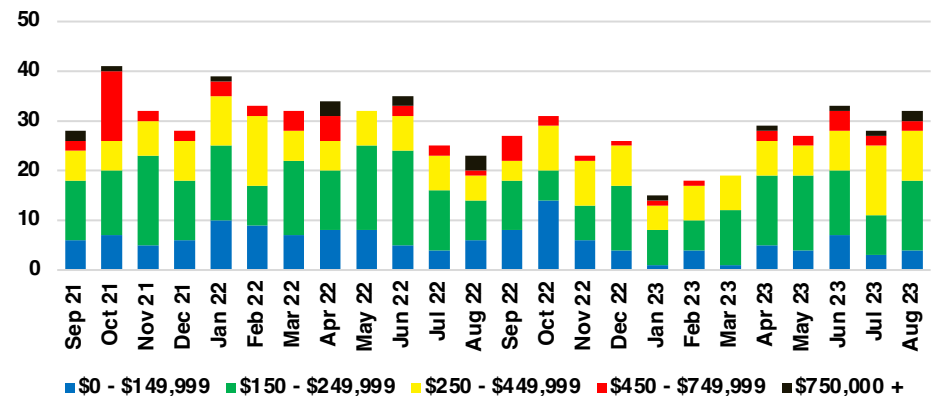

STEPHENS COUNTY SALES BY PRICE POINT