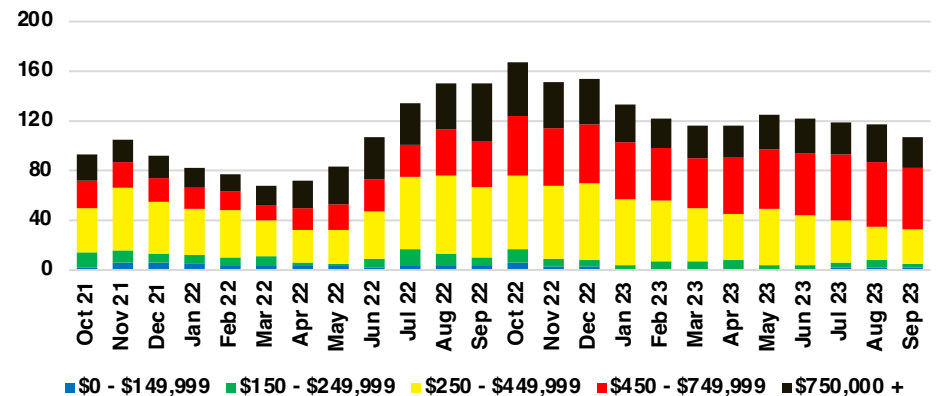

PICKENS COUNTY INVENTORY BY PRICE POINT