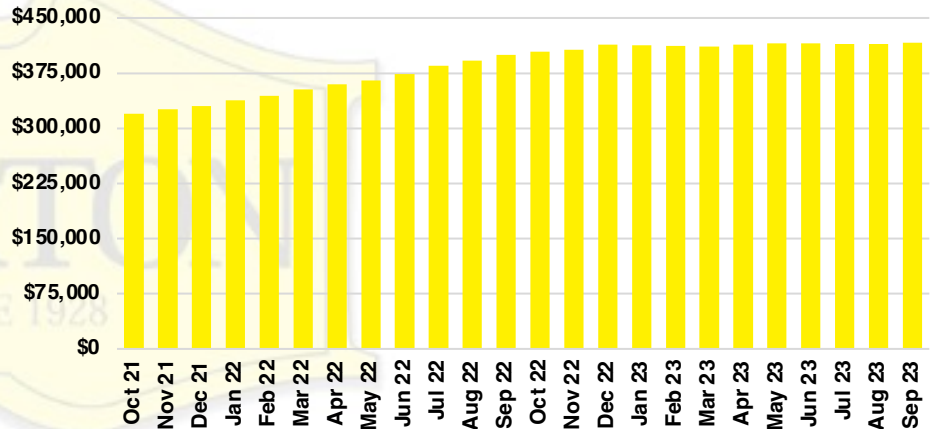

JACKSON COUNTY 12 MONTH AVERAGE SALES PRICE