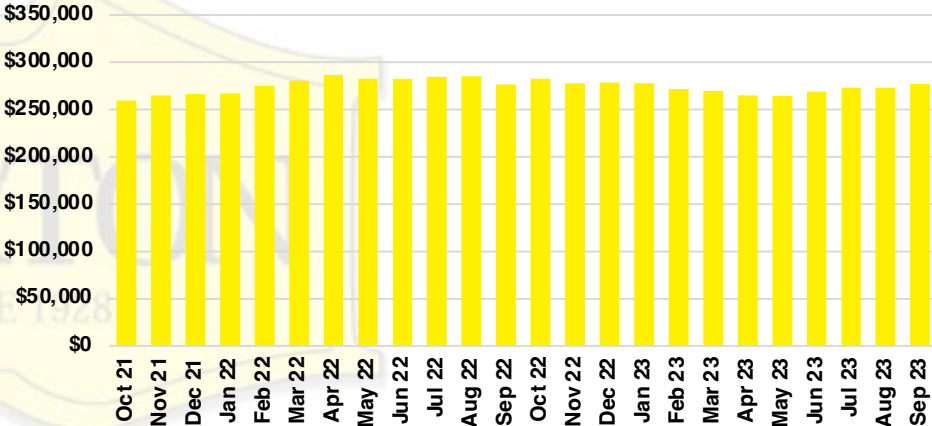

FRANKLIN COUNTY 12 MONTH AVERAGE SALES PRICE