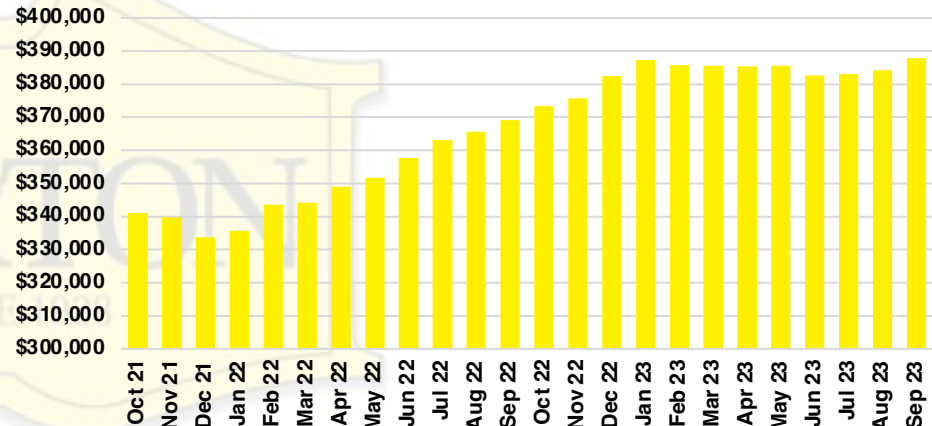

LUMPKIN COUNTY 12 MONTH AVERAGE SALES PRICE