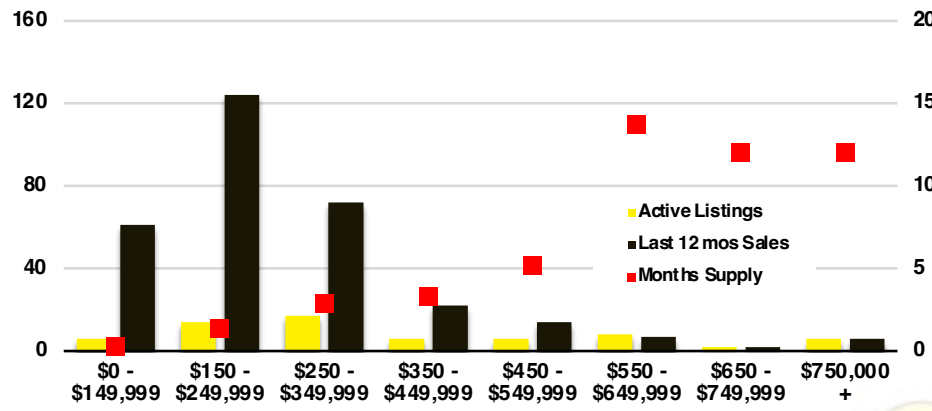

STEPHENS COUNTY QUICK N'DICATORS