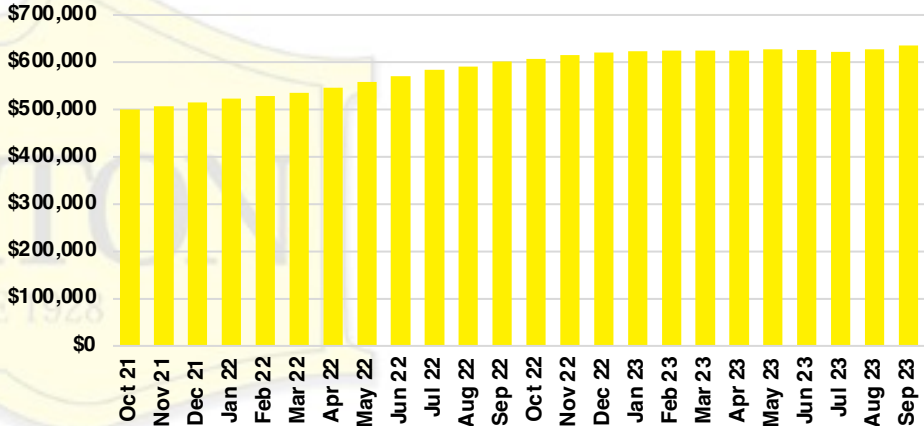

FORSYTH COUNTY 12 MONTH AVERAGE SALES PRICE