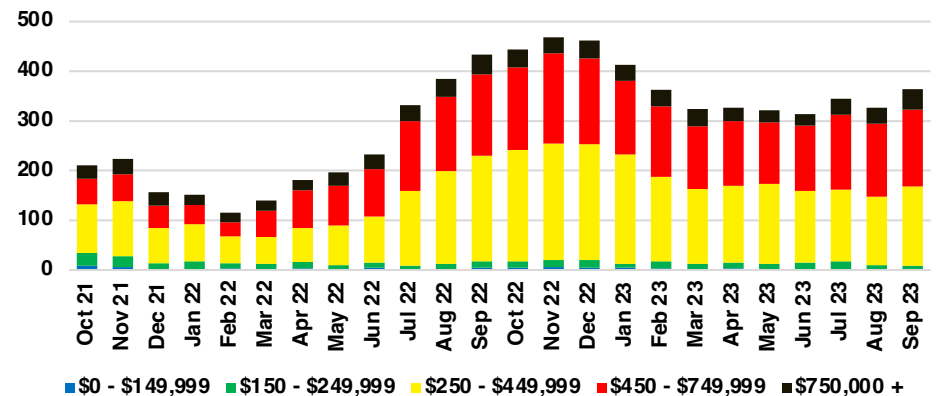

WALTON COUNTY INVENTORY BY PRICE POINT