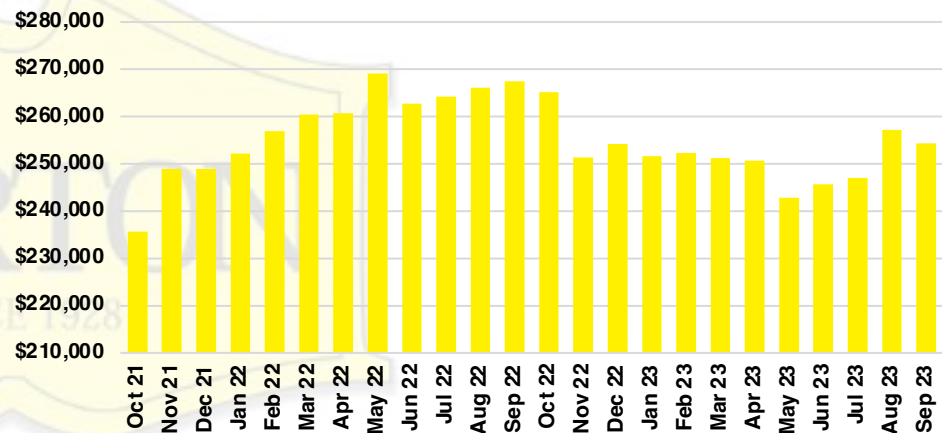

STEPHENS COUNTY 12 MONTH AVERAGE SALES PRICE