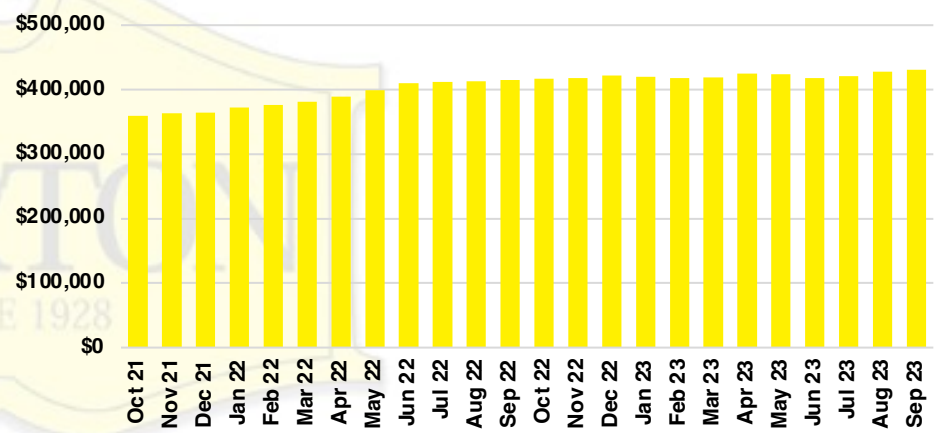

PICKENS COUNTY 12 MONTH AVERAGE SALES PRICE