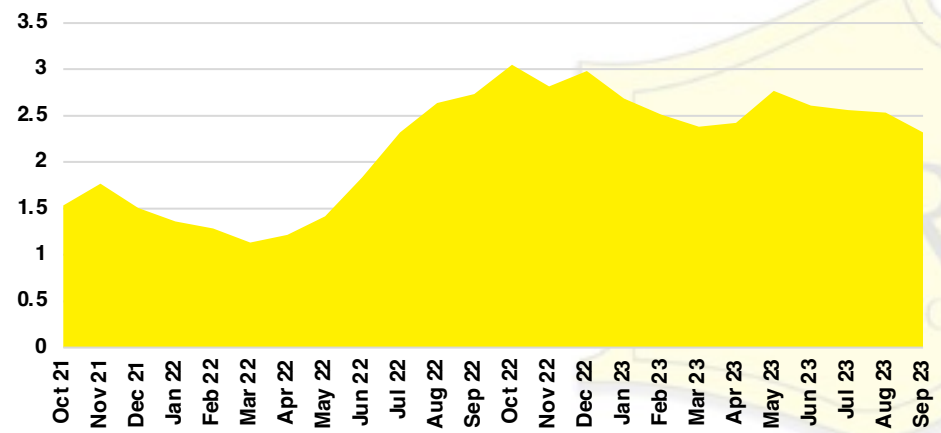

PICKENS COUNTY INVENTORY MONTHS OF SUPPLY