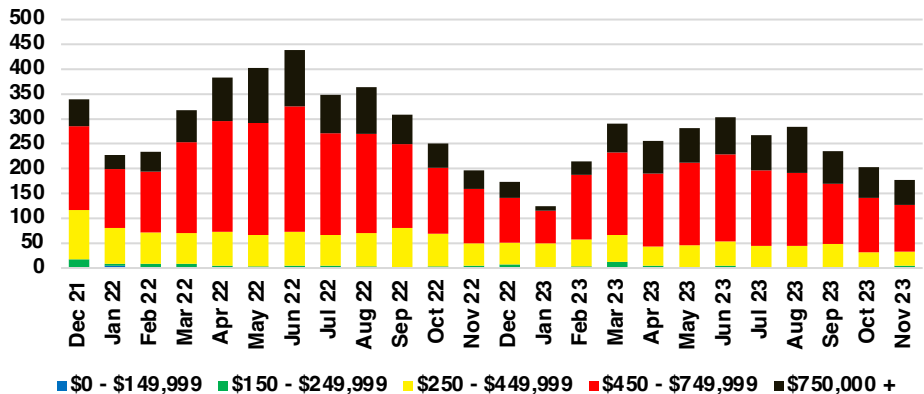

DAWSON COUNTY INVENTORY BY PRICE POINT

FORSYTH COUNTY QUICK N'DICATORS

FORSYTH COUNTY SALES VOLUME VS SUPPLY

FORSYTH COUNTY INVENTORY MONTHS OF SUPPLY

FORSYTH COUNTY 12 MONTH AVERAGE SALES PRICE

FORSYTH COUNTY SALES BY PRICE POINT

FORSYTH COUNTY INVENTORY BY PRICE POINT

FRANKLIN COUNTY QUICK N'DICATORS

FRANKLIN COUNTY SALES VOLUME VS SUPPLY

FRANKLIN COUNTY INVENTORY MONTHS OF SUPPLY

FRANKLIN COUNTY 12 MONTH AVERAGE SALES PRICE

FRANKLIN COUNTY SALES BY PRICE POINT