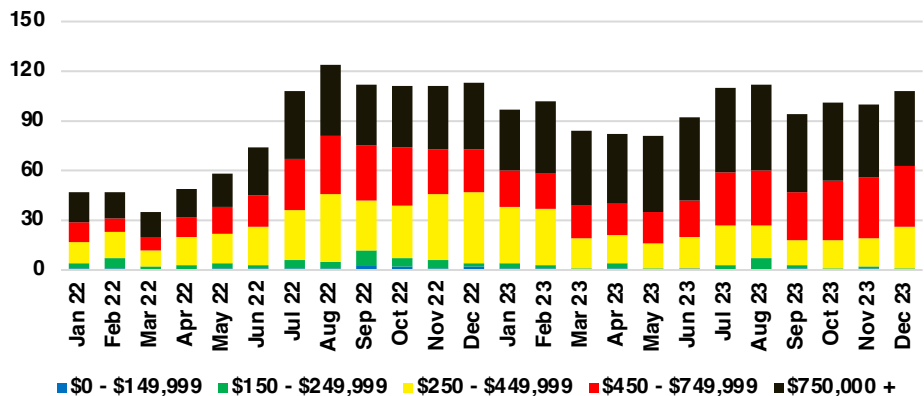

BARROW COUNTY INVENTORY BY PRICE POINT

CHEROKEE COUNTY QUICK N'DICATORS

CHEROKEE COUNTY SALES VOLUME VS SUPPLY

CHEROKEE COUNTY INVENTORY MONTHS OF SUPPLY

CHEROKEE COUNTY 12 MONTH AVERAGE SALES PRICE

CHEROKEE COUNTY SALES BY PRICE POINT

CHEROKEE COUNTY INVENTORY BY PRICE POINT

DAWSON COUNTY QUICK N'DICATORS

DAWSON COUNTY SALES VOLUME VS SUPPLY

DAWSON COUNTY INVENTORY MONTHS OF SUPPLY

DAWSON COUNTY 12 MONTH AVERAGE SALES PRICE

DAWSON COUNTY SALES BY PRICE POINT

DAWSON COUNTY INVENTORY BY PRICE POINT

FORSYTH COUNTY QUICK N'DICATORS

FORSYTH COUNTY SALES VOLUME VS SUPPLY

FORSYTH COUNTY INVENTORY MONTHS OF SUPPLY

FORSYTH COUNTY 12 MONTH AVERAGE SALES PRICE

FORSYTH COUNTY SALES BY PRICE POINT