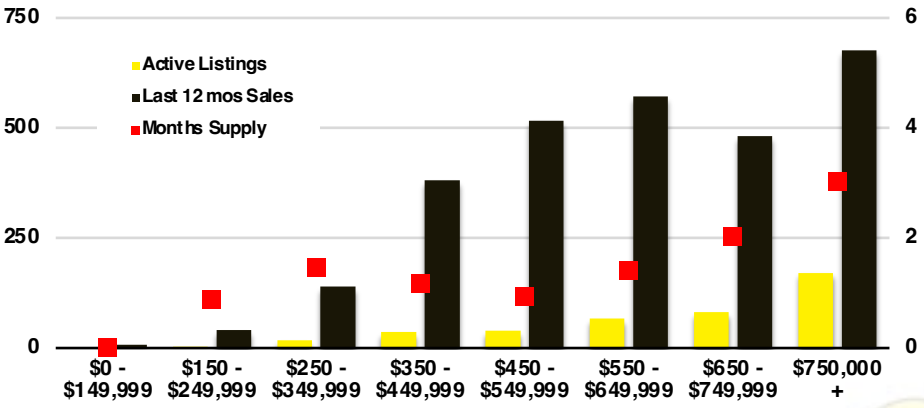

BARROW COUNTY INVENTORY BY PRICE POINT

CHEROKEE COUNTY QUICK N'DICATORS

CHEROKEE COUNTY SALES VOLUME VS SUPPLY

CHEROKEE COUNTY INVENTORY MONTHS OF SUPPLY

CHEROKEE COUNTY 12 MONTH AVERAGE SALES PRICE

CHEROKEE COUNTY SALES BY PRICE POINT

CHEROKEE COUNTY INVENTORY BY PRICE POINT

DAWSON COUNTY QUICK N'DICATORS

DAWSON COUNTY SALES VOLUME VS SUPPLY

DAWSON COUNTY INVENTORY MONTHS OF SUPPLY

DAWSON COUNTY 12 MONTH AVERAGE SALES PRICE

DAWSON COUNTY SALES BY PRICE POINT

DAWSON COUNTY INVENTORY BY PRICE POINT

FORSYTH COUNTY QUICK N'DICATORS

FORSYTH COUNTY SALES VOLUME VS SUPPLY

FORSYTH COUNTY INVENTORY MONTHS OF SUPPLY

FORSYTH COUNTY 12 MONTH AVERAGE SALES PRICE

FORSYTH COUNTY SALES BY PRICE POINT