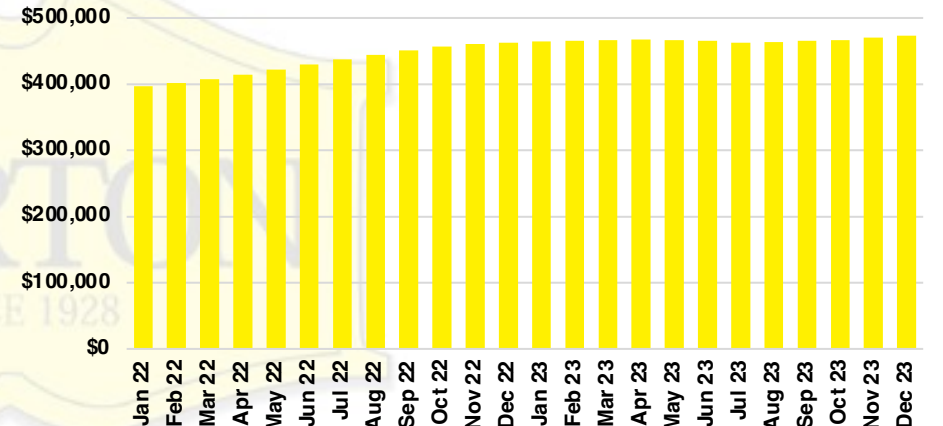

FRANKLIN COUNTY INVENTORY BY PRICE POINT

GWINNETT COUNTY QUICK N'DICATORS

GWINNETT COUNTY SALES VOLUME VS SUPPLY

GWINNETT COUNTY INVENTORY MONTHS OF SUPPLY

GWINNETT COUNTY 12 MONTH AVERAGE SALES PRICE

GWINNETT COUNTY SALES BY PRICE POINT