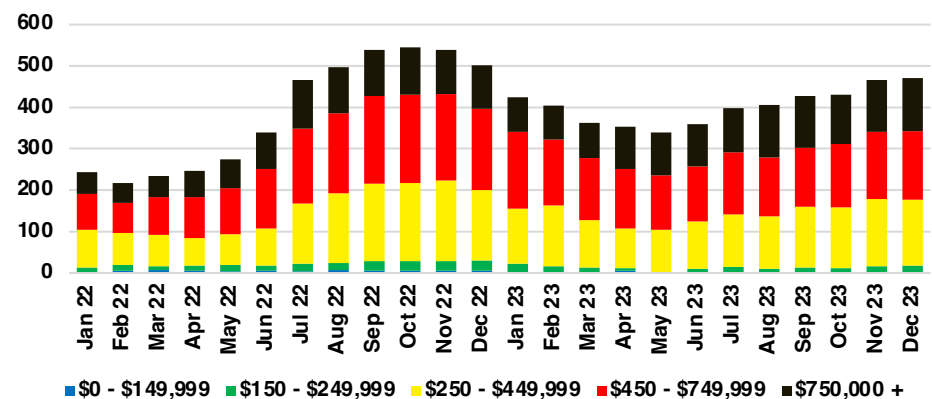

HALL COUNTY INVENTORY BY PRICE POINT