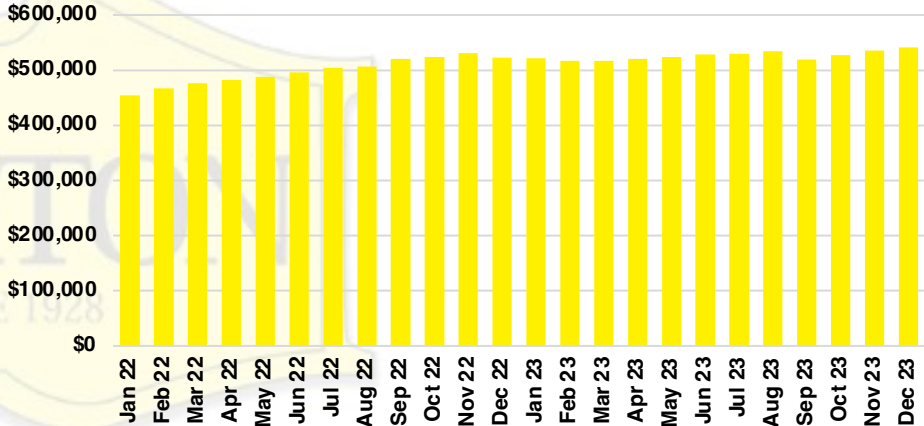

BARROW COUNTY INVENTORY BY PRICE POINT

CHEROKEE COUNTY QUICK N'DICATORS

CHEROKEE COUNTY SALES VOLUME VS SUPPLY

CHEROKEE COUNTY INVENTORY MONTHS OF SUPPLY

CHEROKEE COUNTY 12 MONTH AVERAGE SALES PRICE

CHEROKEE COUNTY SALES BY PRICE POINT

CHEROKEE COUNTY INVENTORY BY PRICE POINT

DAWSON COUNTY QUICK N'DICATORS

DAWSON COUNTY SALES VOLUME VS SUPPLY

DAWSON COUNTY INVENTORY MONTHS OF SUPPLY

DAWSON COUNTY 12 MONTH AVERAGE SALES PRICE

DAWSON COUNTY SALES BY PRICE POINT

DAWSON COUNTY INVENTORY BY PRICE POINT

FORSYTH COUNTY QUICK N'DICATORS

FORSYTH COUNTY SALES VOLUME VS SUPPLY

FORSYTH COUNTY INVENTORY MONTHS OF SUPPLY

FORSYTH COUNTY 12 MONTH AVERAGE SALES PRICE

FORSYTH COUNTY SALES BY PRICE POINT