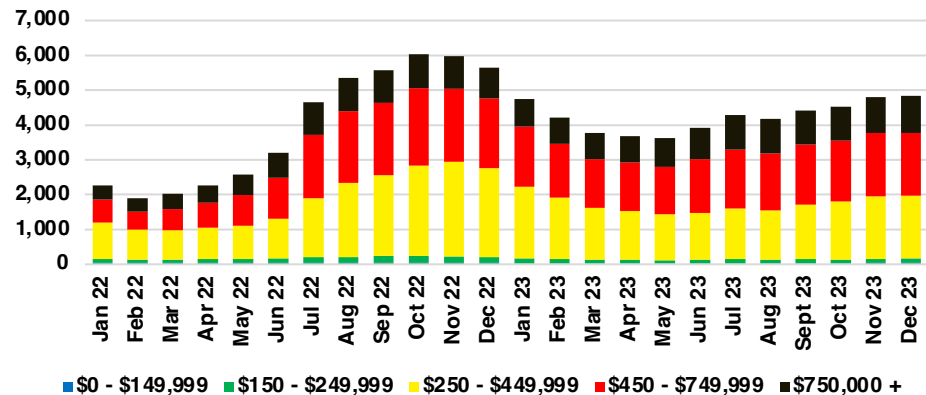

NORTH GEORGIA INVENTORY BY PRICE POINT