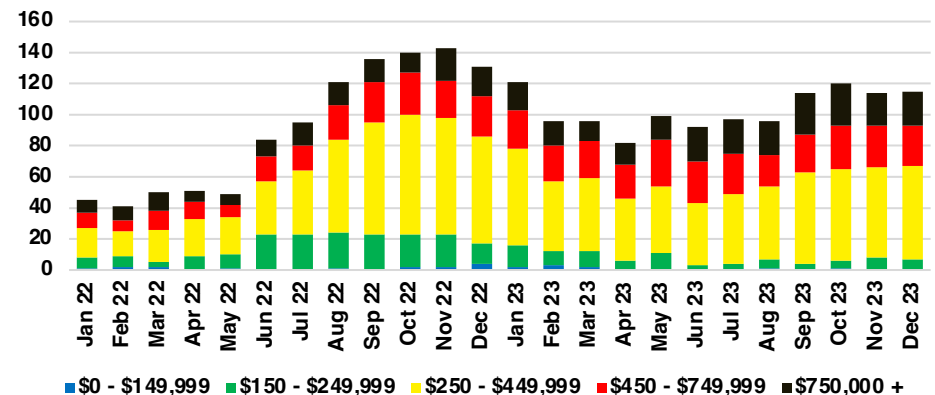

HABERSHAM COUNTY INVENTORY BY PRICE POINT