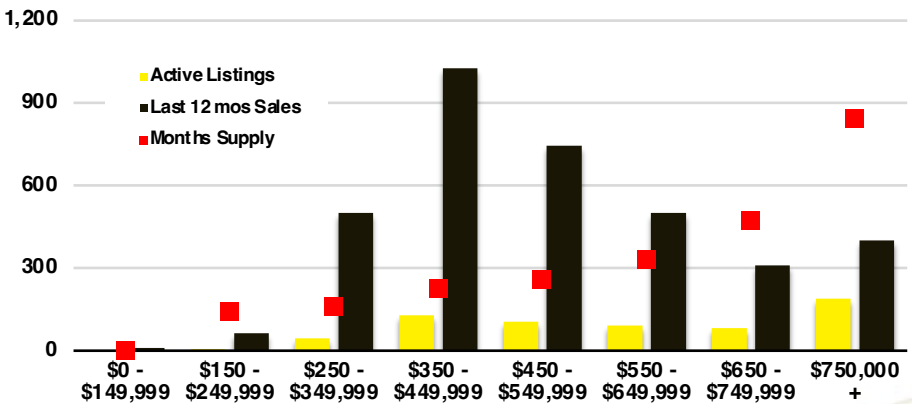

BANKS COUNTY INVENTORY BY PRICE POINT

BARROW COUNTY QUICK N'DICATORS

BARROW COUNTY SALES VOLUME VS SUPPLY

BARROW COUNTY INVENTORY MONTHS OF SUPPLY

BARROW COUNTY 12 MONTH AVERAGE SALES PRICE

BARROW COUNTY SALES BY PRICE POINT

BARROW COUNTY INVENTORY BY PRICE POINT

CHEROKEE COUNTY QUICK N'DICATORS

CHEROKEE COUNTY SALES VOLUME VS SUPPLY

CHEROKEE COUNTY INVENTORY MONTHS OF SUPPLY

CHEROKEE COUNTY 12 MONTH AVERAGE SALES PRICE

CHEROKEE COUNTY SALES BY PRICE POINT

WALTON COUNTY SALES BY PRICE POINT

WALTON COUNTY INVENTORY BY PRICE POINT

WHITE COUNTY QUICK N' DICATORS

WHITE COUNTY SALES VOLUME VS SUPPLY

WHITE COUNTY INVENTORY MONTHS OF SUPPLY

WHITE COUNTY 12 MONTH AVERAGE SALES PRICE