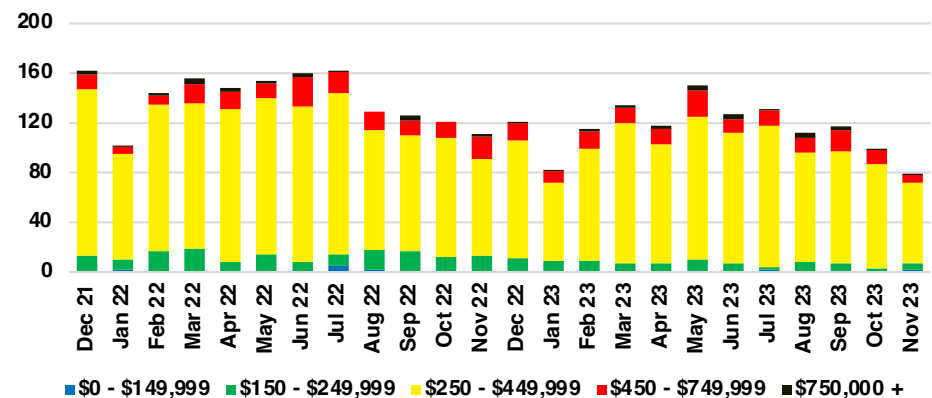

BANKS COUNTY INVENTORY BY PRICE POINT

BARROW COUNTY QUICK N'DICATORS

BARROW COUNTY SALES VOLUME VS SUPPLY

BARROW COUNTY INVENTORY MONTHS OF SUPPLY

BARROW COUNTY 12 MONTH AVERAGE SALES PRICE

BARROW COUNTY SALES BY PRICE POINT

BARROW COUNTY INVENTORY BY PRICE POINT

CHEROKEE COUNTY QUICK N'DICATORS

CHEROKEE COUNTY SALES VOLUME VS SUPPLY

CHEROKEE COUNTY INVENTORY MONTHS OF SUPPLY

CHEROKEE COUNTY 12 MONTH AVERAGE SALES PRICE

CHEROKEE COUNTY SALES BY PRICE POINT