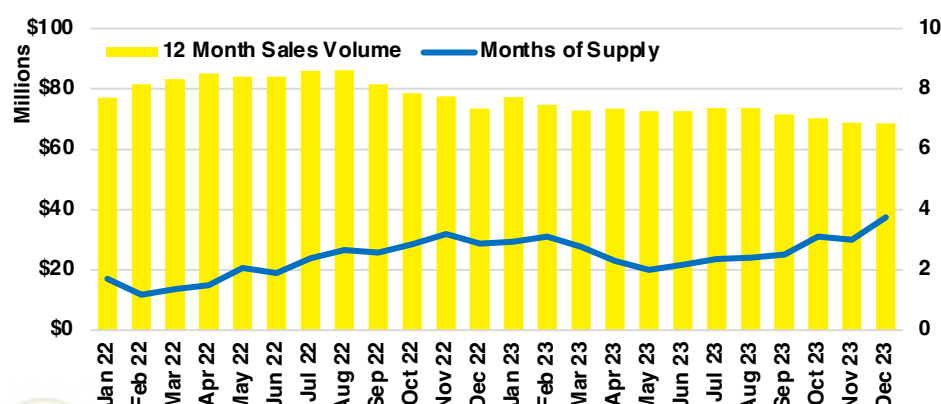

FRANKLIN COUNTY SALES VOLUME VS SUPPLY