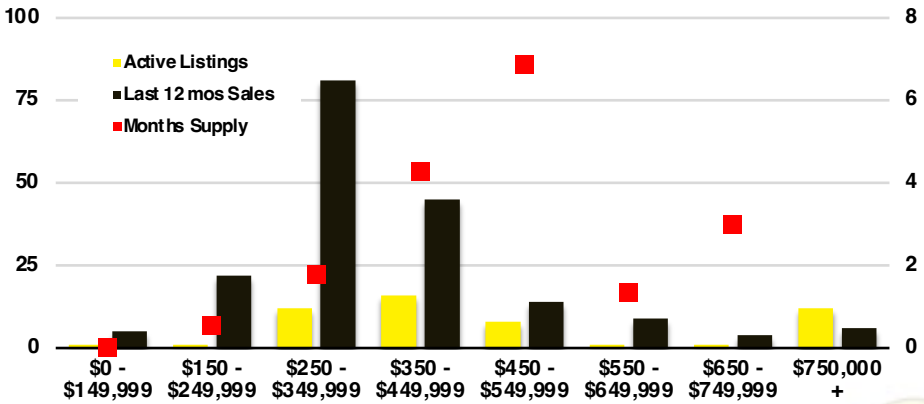

BANKS COUNTY QUICK N'DICATORS