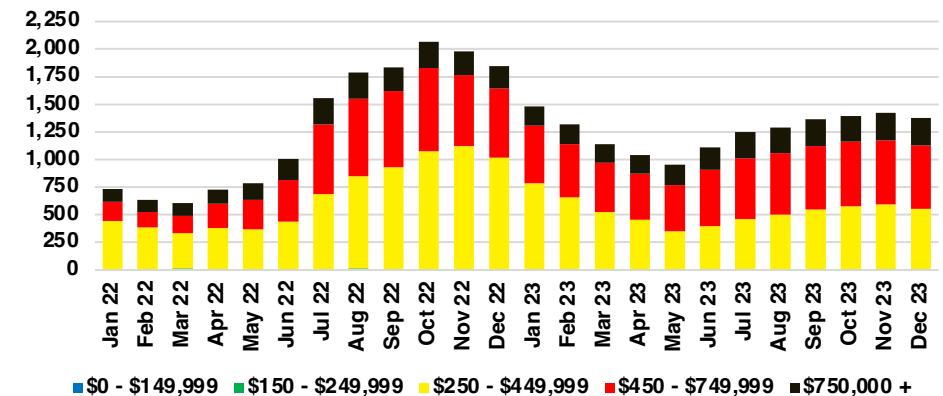

GWINNETT COUNTY INVENTORY BY PRICE POINT