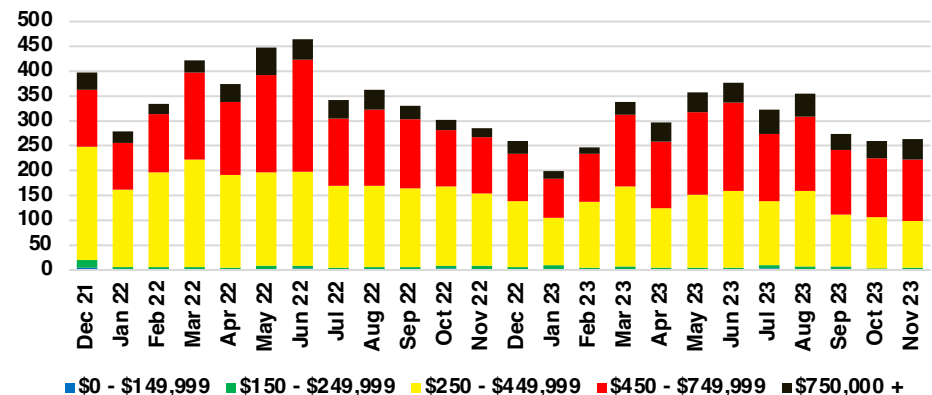

BANKS COUNTY INVENTORY BY PRICE POINT

BARROW COUNTY QUICK N'DICATORS

BARROW COUNTY SALES VOLUME VS SUPPLY

BARROW COUNTY INVENTORY MONTHS OF SUPPLY

BARROW COUNTY 12 MONTH AVERAGE SALES PRICE

BARROW COUNTY SALES BY PRICE POINT

BARROW COUNTY INVENTORY BY PRICE POINT

CHEROKEE COUNTY QUICK N'DICATORS

CHEROKEE COUNTY SALES VOLUME VS SUPPLY

CHEROKEE COUNTY INVENTORY MONTHS OF SUPPLY

CHEROKEE COUNTY 12 MONTH AVERAGE SALES PRICE

CHEROKEE COUNTY SALES BY PRICE POINT

CHEROKEE COUNTY INVENTORY BY PRICE POINT

DAWSON COUNTY QUICK N'DICATORS

DAWSON COUNTY SALES VOLUME VS SUPPLY

DAWSON COUNTY INVENTORY MONTHS OF SUPPLY

DAWSON COUNTY 12 MONTH AVERAGE SALES PRICE

DAWSON COUNTY SALES BY PRICE POINT