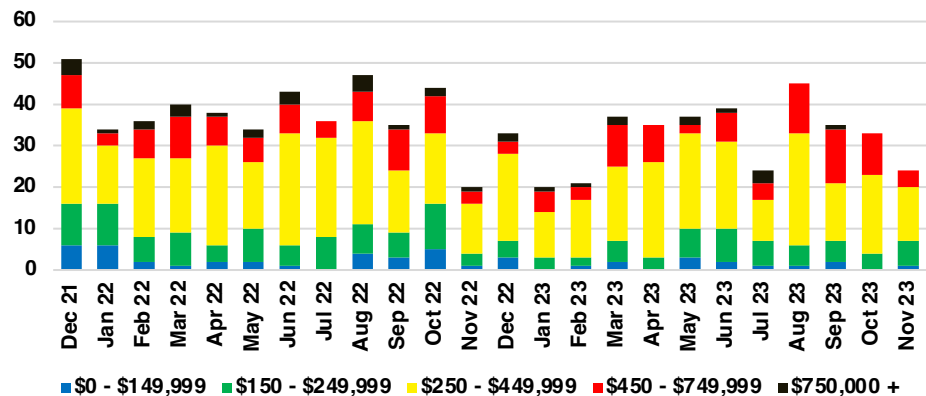

WALTON COUNTY SALES BY PRICE POINT

WALTON COUNTY INVENTORY BY PRICE POINT

WHITE COUNTY QUICK N' DICATORS

WHITE COUNTY SALES VOLUME VS SUPPLY

WHITE COUNTY INVENTORY MONTHS OF SUPPLY

WHITE COUNTY 12 MONTH AVERAGE SALES PRICE

WHITE COUNTY SALES BY PRICE POINT

WHITE COUNTY INVENTORY BY PRICE POINT