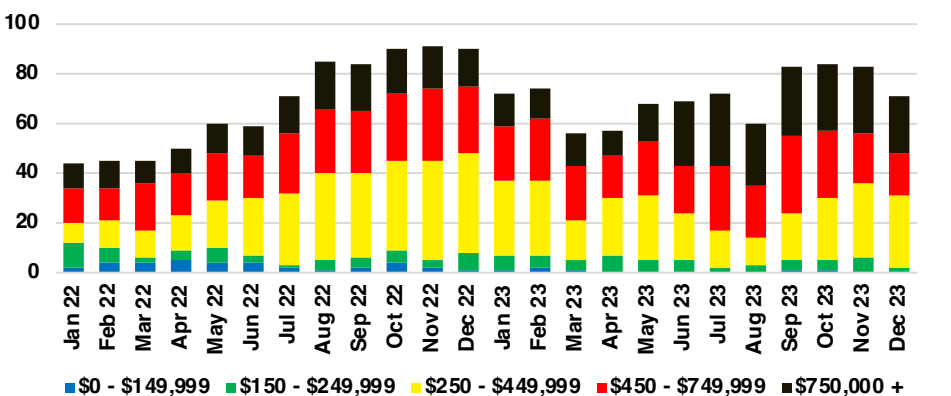

LUMPKIN COUNTY INVENTORY BY PRICE POINT