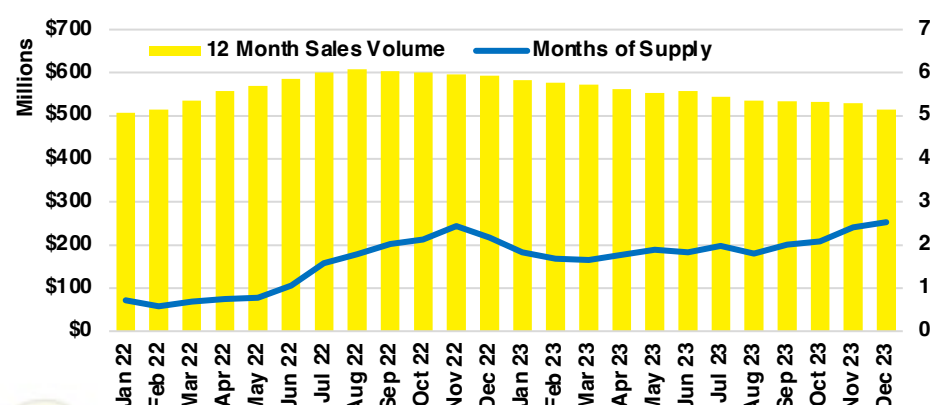

BARROW COUNTY SALES VOLUME VS SUPPLY