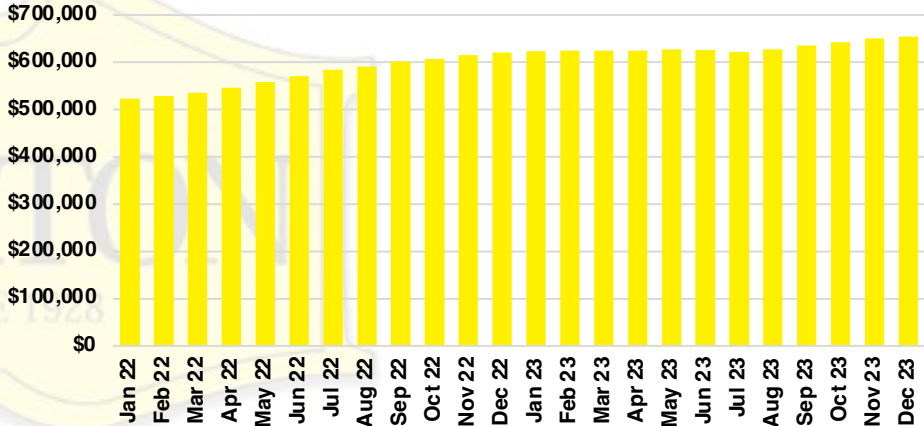

DAWSON COUNTY INVENTORY BY PRICE POINT

FORSYTH COUNTY QUICK N'DICATORS

FORSYTH COUNTY SALES VOLUME VS SUPPLY

FORSYTH COUNTY INVENTORY MONTHS OF SUPPLY

FORSYTH COUNTY 12 MONTH AVERAGE SALES PRICE

FORSYTH COUNTY SALES BY PRICE POINT