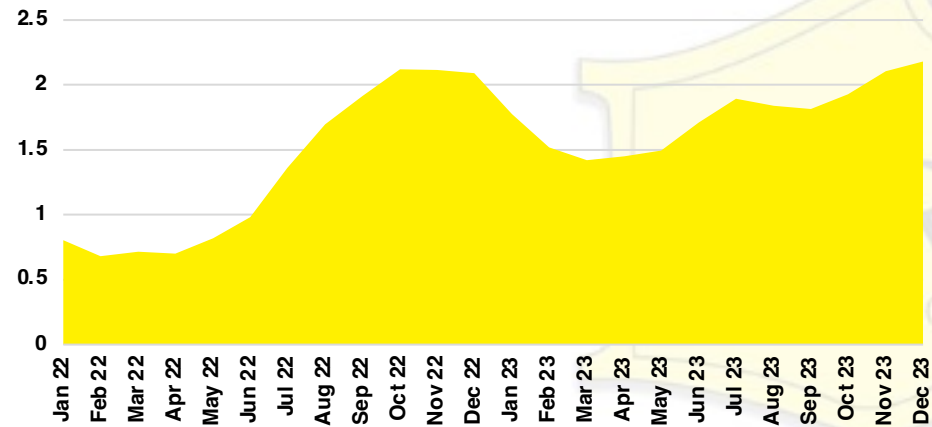

BARROW COUNTY INVENTORY BY PRICE POINT

CHEROKEE COUNTY QUICK N'DICATORS

CHEROKEE COUNTY SALES VOLUME VS SUPPLY

CHEROKEE COUNTY INVENTORY MONTHS OF SUPPLY

CHEROKEE COUNTY 12 MONTH AVERAGE SALES PRICE

CHEROKEE COUNTY SALES BY PRICE POINT