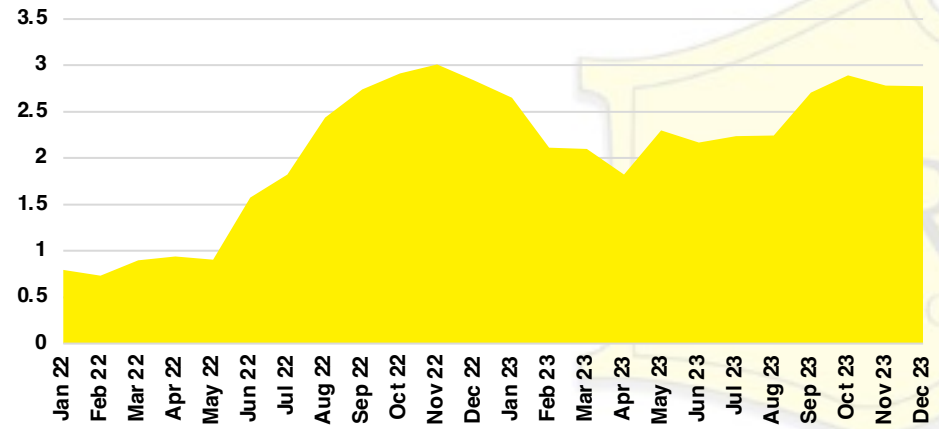

GWINNETT COUNTY INVENTORY BY PRICE POINT

HABERSHAM COUNTY QUICK N' DICATORS

HABERSHAM COUNTY SALES VOLUME VS SUPPLY

HABERSHAM COUNTY INVENTORY MONTHS OF SUPPLY

HABERSHAM COUNTY 12 MONTH AVERAGE SALES PRICE