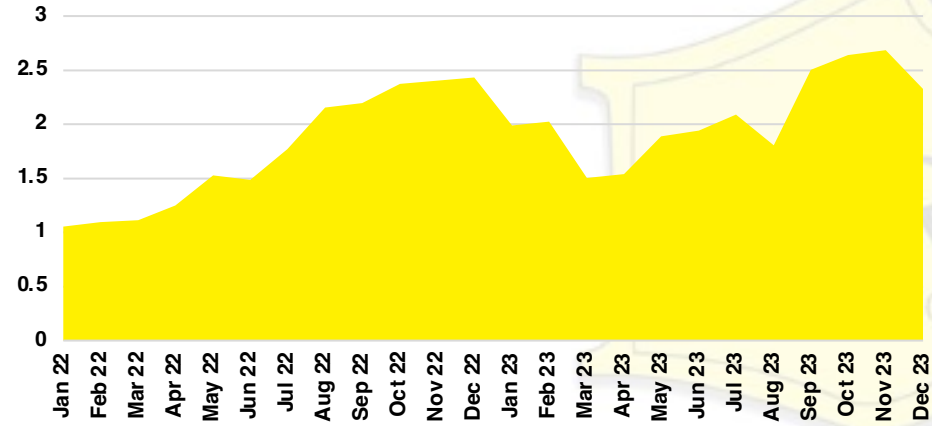

JACKSON COUNTY SALES BY PRICE POINT

JACKSON COUNTY INVENTORY BY PRICE POINT

LUMPKIN COUNTY QUICK N'DICATORS

LUMPKIN COUNTY SALES VOLUME VS SUPPLY

LUMPKIN COUNTY INVENTORY MONTHS OF SUPPLY

LUMPKIN COUNTY 12 MONTH AVERAGE SALES PRICE