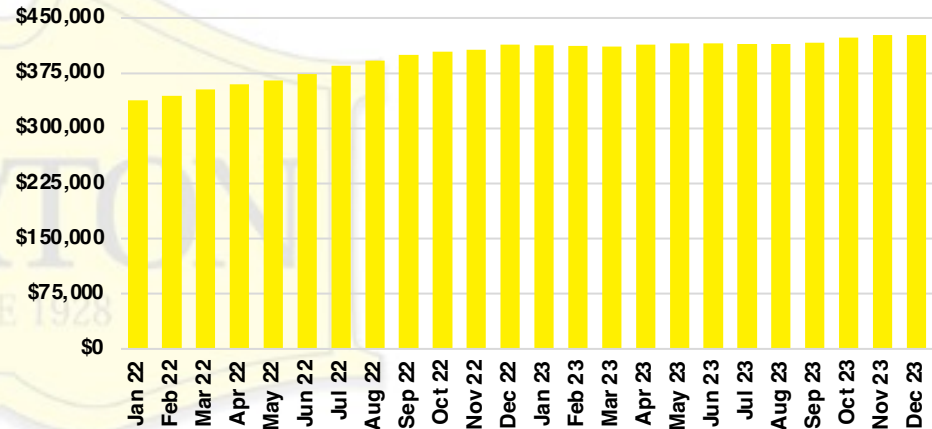

HALL COUNTY SALES BY PRICE POINT

HALL COUNTY INVENTORY BY PRICE POINT

JACKSON COUNTY QUICK N'DICATORS

JACKSON COUNTY SALES VOLUME VS SUPPLY

JACKSON COUNTY INVENTORY MONTHS OF SUPPLY

JACKSON COUNTY 12 MONTH AVERAGE SALES PRICE