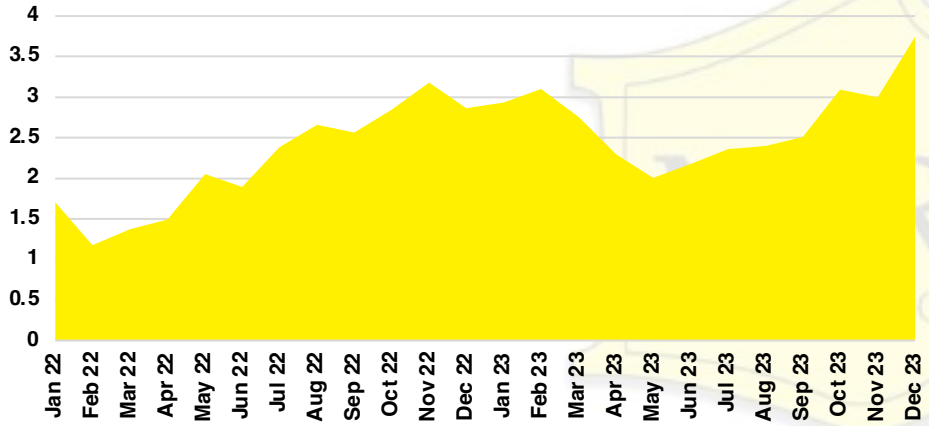

FORSYTH COUNTY INVENTORY BY PRICE POINT

FRANKLIN COUNTY QUICK N'DICATORS

FRANKLIN COUNTY SALES VOLUME VS SUPPLY

FRANKLIN COUNTY INVENTORY MONTHS OF SUPPLY

FRANKLIN COUNTY 12 MONTH AVERAGE SALES PRICE

FRANKLIN COUNTY SALES BY PRICE POINT