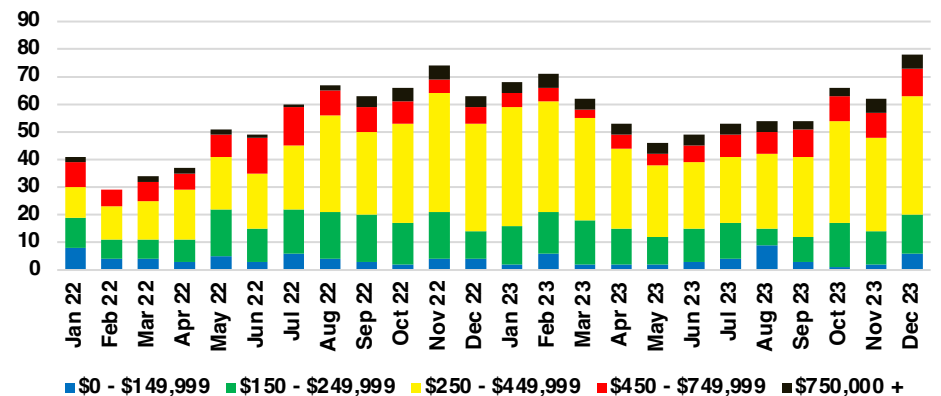

FRANKLIN COUNTY INVENTORY BY PRICE POINT