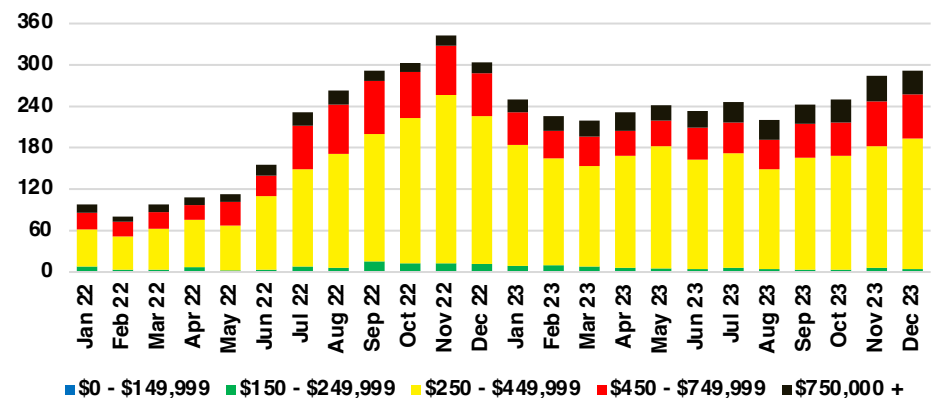

BANKS COUNTY INVENTORY BY PRICE POINT

BARROW COUNTY QUICK N'DICATORS

BARROW COUNTY SALES VOLUME VS SUPPLY

BARROW COUNTY INVENTORY MONTHS OF SUPPLY

BARROW COUNTY 12 MONTH AVERAGE SALES PRICE

BARROW COUNTY SALES BY PRICE POINT

BARROW COUNTY INVENTORY BY PRICE POINT

CHEROKEE COUNTY QUICK N'DICATORS

CHEROKEE COUNTY SALES VOLUME VS SUPPLY

CHEROKEE COUNTY INVENTORY MONTHS OF SUPPLY

CHEROKEE COUNTY 12 MONTH AVERAGE SALES PRICE

CHEROKEE COUNTY SALES BY PRICE POINT