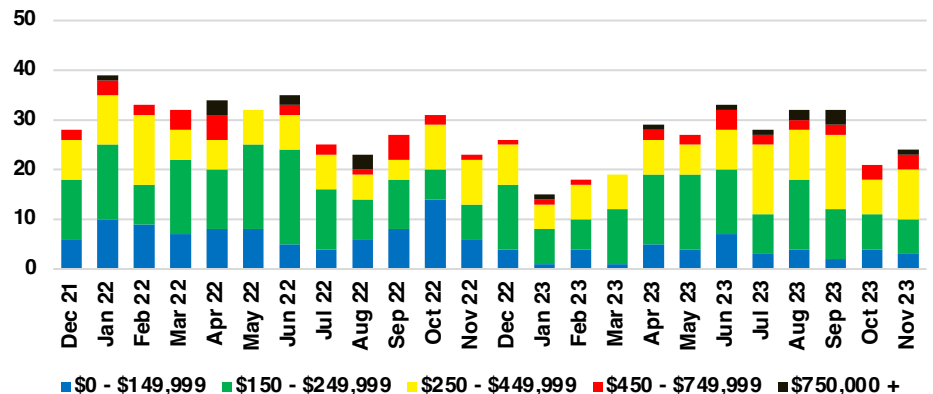

STEPHENS COUNTY SALES BY PRICE POINT