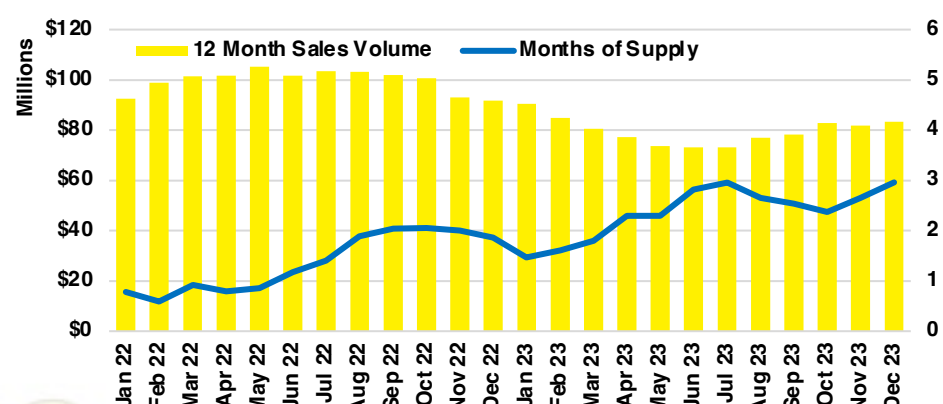

RABUN COUNTY SALES BY PRICE POINT

RABUN COUNTY INVENTORY BY PRICE POINT

STEPHENS COUNTY QUICK N'DICATORS

STEPHENS COUNTY SALES VOLUME VS SUPPLY

STEPHENS COUNTY INVENTORY MONTHS OF SUPPLY

STEPHENS COUNTY 12 MONTH AVERAGE SALES PRICE