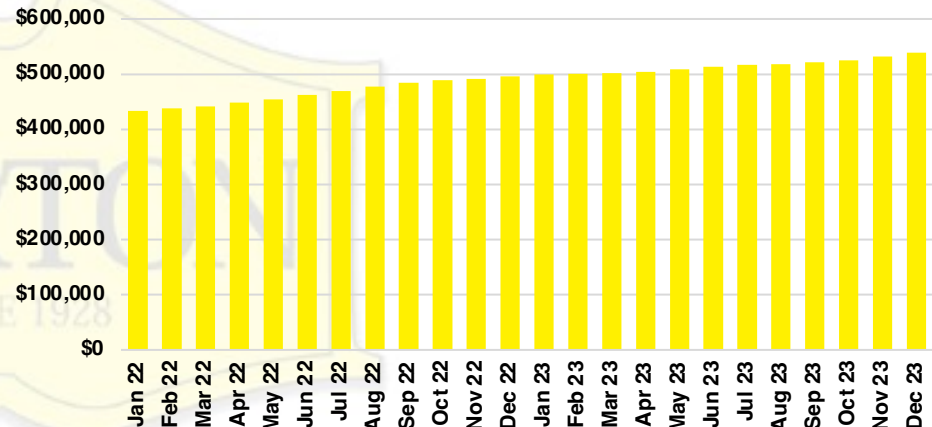

BARROW COUNTY INVENTORY BY PRICE POINT

CHEROKEE COUNTY QUICK N'DICATORS

CHEROKEE COUNTY SALES VOLUME VS SUPPLY

CHEROKEE COUNTY INVENTORY MONTHS OF SUPPLY

CHEROKEE COUNTY 12 MONTH AVERAGE SALES PRICE

CHEROKEE COUNTY SALES BY PRICE POINT