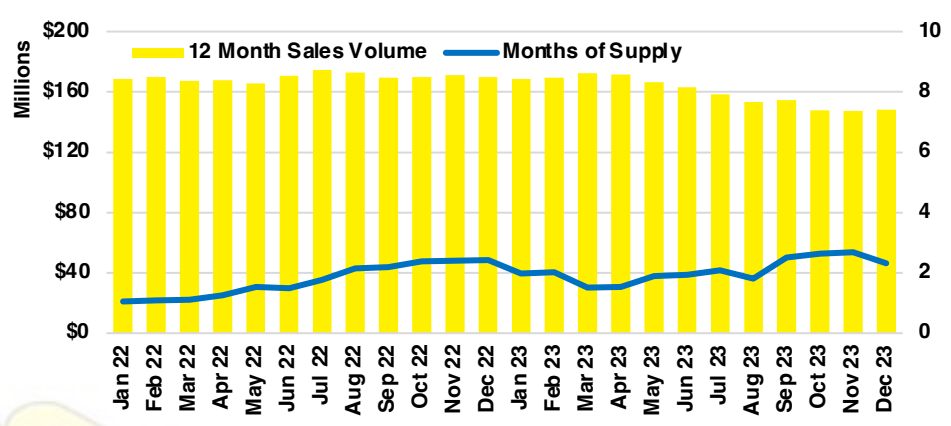

JACKSON COUNTY SALES BY PRICE POINT

JACKSON COUNTY INVENTORY BY PRICE POINT

LUMPKIN COUNTY QUICK N'DICATORS

LUMPKIN COUNTY SALES VOLUME VS SUPPLY

LUMPKIN COUNTY INVENTORY MONTHS OF SUPPLY

LUMPKIN COUNTY 12 MONTH AVERAGE SALES PRICE