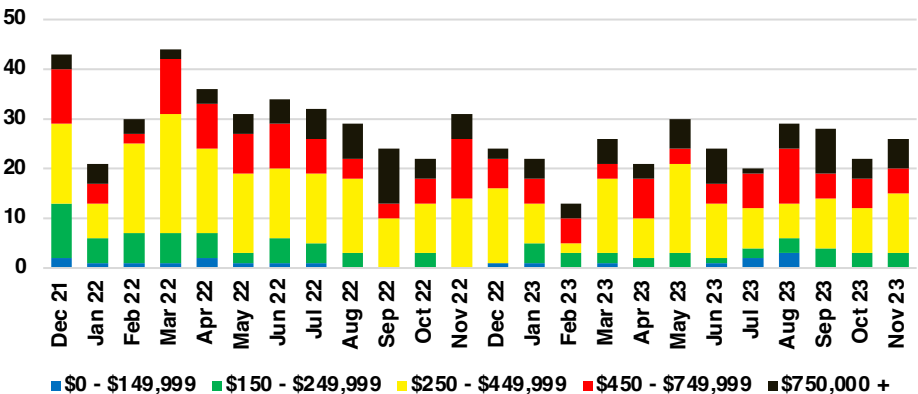

RABUN COUNTY SALES BY PRICE POINT