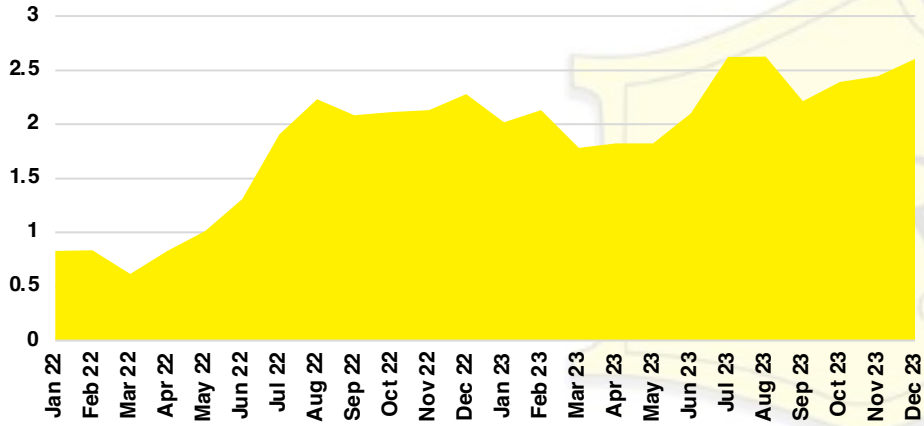

CHEROKEE COUNTY INVENTORY BY PRICE POINT

DAWSON COUNTY QUICK N'DICATORS

DAWSON COUNTY SALES VOLUME VS SUPPLY

DAWSON COUNTY INVENTORY MONTHS OF SUPPLY

DAWSON COUNTY 12 MONTH AVERAGE SALES PRICE

DAWSON COUNTY SALES BY PRICE POINT