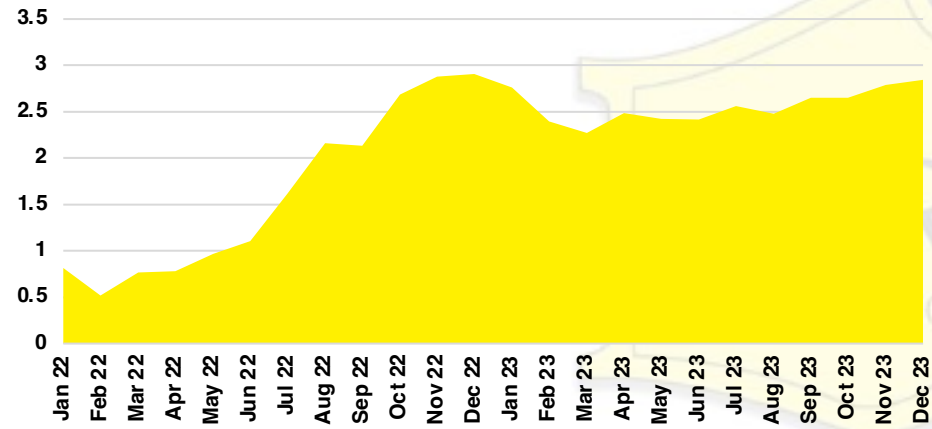

HALL COUNTY SALES BY PRICE POINT

HALL COUNTY INVENTORY BY PRICE POINT

JACKSON COUNTY QUICK N'DICATORS

JACKSON COUNTY SALES VOLUME VS SUPPLY

JACKSON COUNTY INVENTORY MONTHS OF SUPPLY

JACKSON COUNTY 12 MONTH AVERAGE SALES PRICE