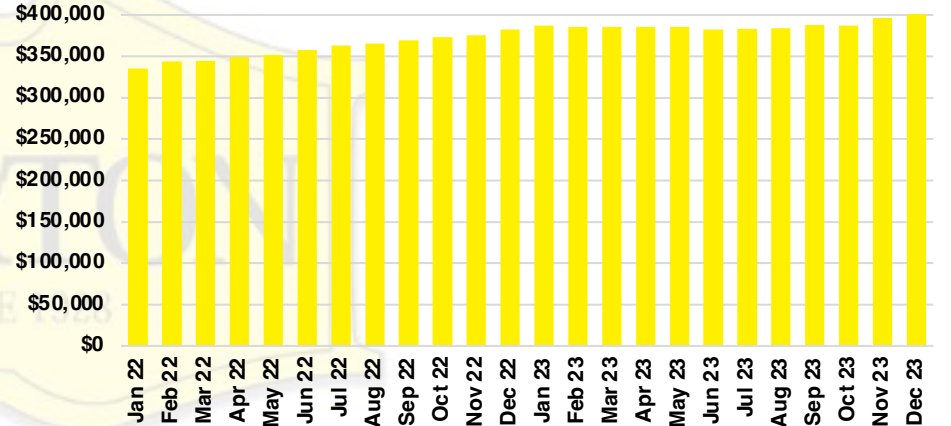

JACKSON COUNTY SALES BY PRICE POINT

JACKSON COUNTY INVENTORY BY PRICE POINT

LUMPKIN COUNTY QUICK N'DICATORS

LUMPKIN COUNTY SALES VOLUME VS SUPPLY

LUMPKIN COUNTY INVENTORY MONTHS OF SUPPLY

LUMPKIN COUNTY 12 MONTH AVERAGE SALES PRICE