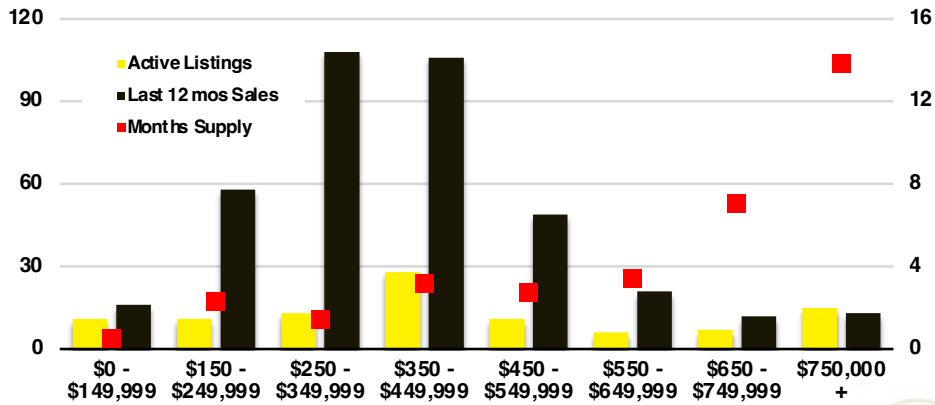

RABUN COUNTY SALES BY PRICE POINT

RABUN COUNTY INVENTORY BY PRICE POINT

STEPHENS COUNTY QUICK N'DICATORS

STEPHENS COUNTY SALES VOLUME VS SUPPLY

STEPHENS COUNTY INVENTORY MONTHS OF SUPPLY

STEPHENS COUNTY 12 MONTH AVERAGE SALES PRICE

STEPHENS COUNTY SALES BY PRICE POINT

STEPHENS COUNTY INVENTORY BY PRICE POINT

WALTON COUNTY QUICK N'DICATORS

WALTON COUNTY SALES VOLUME VS SUPPLY

WALTON COUNTY INVENTORY MONTHS OF SUPPLY

WALTON COUNTY 12 MONTH AVERAGE SALES PRICE

WALTON COUNTY SALES BY PRICE POINT

WALTON COUNTY INVENTORY BY PRICE POINT

WHITE COUNTY QUICK N' DICATORS

WHITE COUNTY SALES VOLUME VS SUPPLY

WHITE COUNTY INVENTORY MONTHS OF SUPPLY

WHITE COUNTY 12 MONTH AVERAGE SALES PRICE