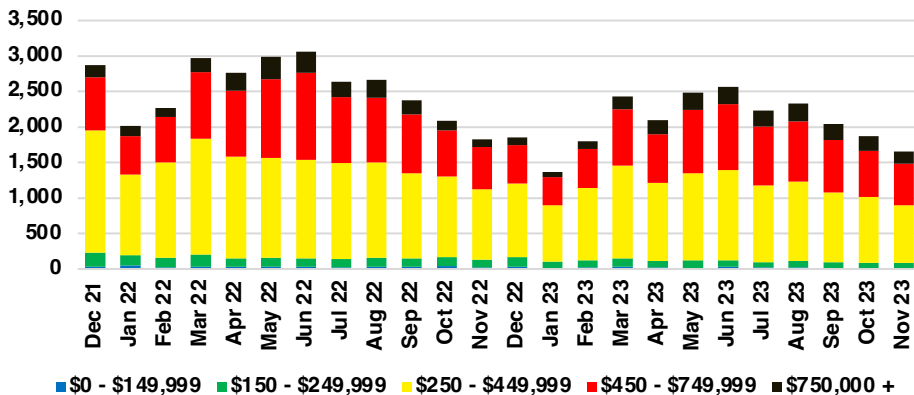

NORTH GEORGIA DEEP DIVE MARKET DATA

December 2023

December 2023

DEEP DIVE

NORTH GEORGIA QUICK N' DICATORS

NORTH GEORGIA INVENTORY MONTHS OF SUPPLY

NORTH GEORGIA SALES VOLUME VS SUPPLY

NORTH GEORGIA SALES BY PRICE POINT