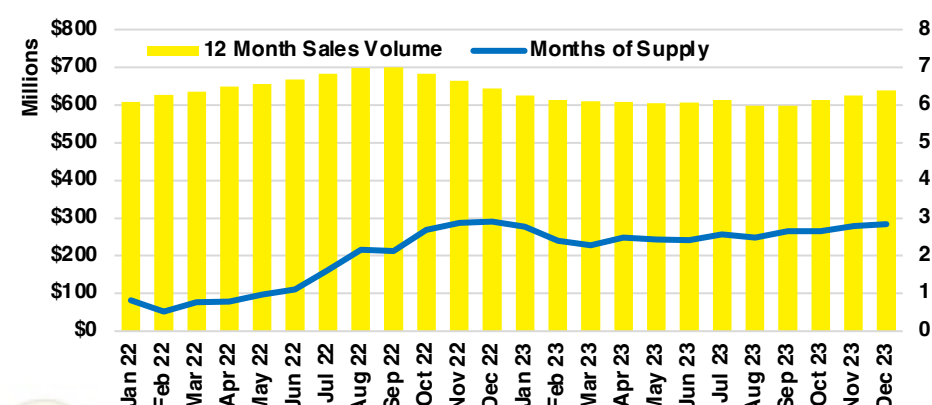

HALL COUNTY SALES BY PRICE POINT

HALL COUNTY INVENTORY BY PRICE POINT

JACKSON COUNTY QUICK N'DICATORS

JACKSON COUNTY SALES VOLUME VS SUPPLY

JACKSON COUNTY INVENTORY MONTHS OF SUPPLY

JACKSON COUNTY 12 MONTH AVERAGE SALES PRICE