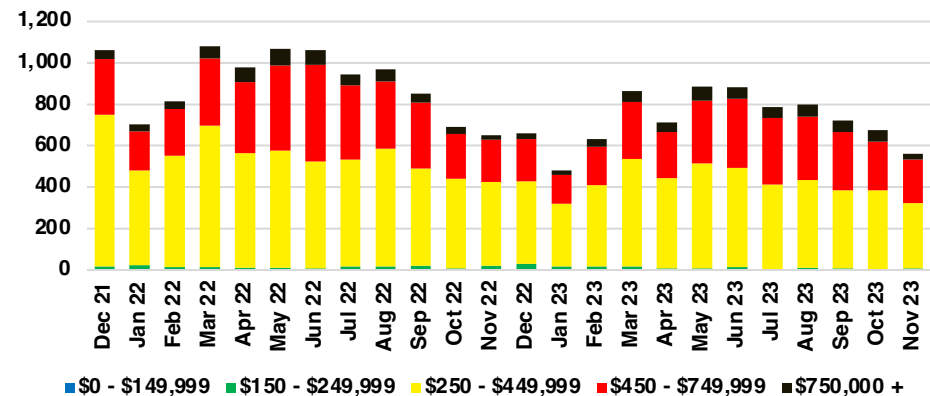

FRANKLIN COUNTY INVENTORY BY PRICE POINT

GWINNETT COUNTY QUICK N'DICATORS

GWINNETT COUNTY SALES VOLUME VS SUPPLY

GWINNETT COUNTY INVENTORY MONTHS OF SUPPLY

GWINNETT COUNTY 12 MONTH AVERAGE SALES PRICE

GWINNETT COUNTY SALES BY PRICE POINT