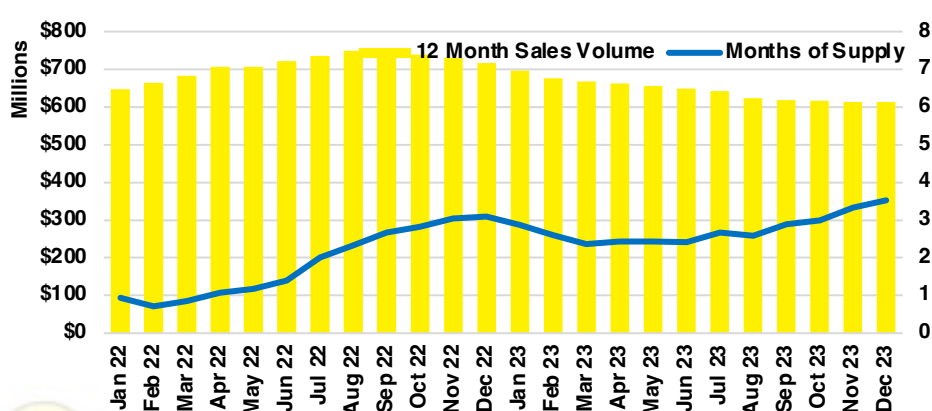

STEPHENS COUNTY SALES BY PRICE POINT

STEPHENS COUNTY INVENTORY BY PRICE POINT

WALTON COUNTY QUICK N'DICATORS

WALTON COUNTY SALES VOLUME VS SUPPLY

WALTON COUNTY INVENTORY MONTHS OF SUPPLY

WALTON COUNTY 12 MONTH AVERAGE SALES PRICE