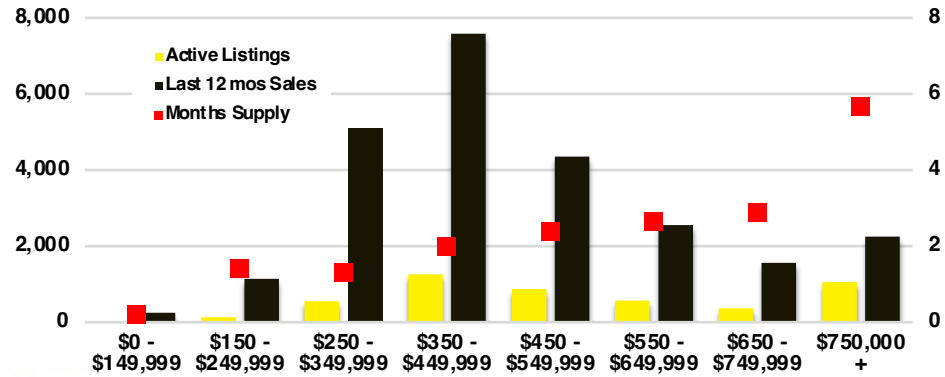

NORTH GEORGIA DEEP DIVE MARKET DATA

December 2023

December 2023

DEEP DIVE

NORTH GEORGIA QUICK N' DICATORS

NORTH GEORGIA INVENTORY MONTHS OF SUPPLY

NORTH GEORGIA SALES VOLUME VS SUPPLY

NORTH GEORGIA SALES BY PRICE POINT

WALTON COUNTY SALES BY PRICE POINT

WALTON COUNTY INVENTORY BY PRICE POINT

WHITE COUNTY QUICK N' DICATORS

WHITE COUNTY SALES VOLUME VS SUPPLY

WHITE COUNTY INVENTORY MONTHS OF SUPPLY

WHITE COUNTY 12 MONTH AVERAGE SALES PRICE