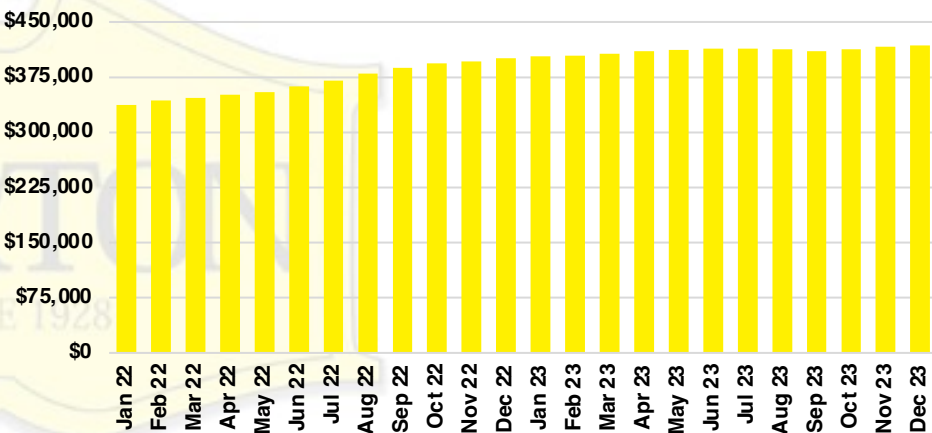

STEPHENS COUNTY SALES BY PRICE POINT

STEPHENS COUNTY INVENTORY BY PRICE POINT

WALTON COUNTY QUICK N'DICATORS

WALTON COUNTY SALES VOLUME VS SUPPLY

WALTON COUNTY INVENTORY MONTHS OF SUPPLY

WALTON COUNTY 12 MONTH AVERAGE SALES PRICE

WALTON COUNTY SALES BY PRICE POINT

WALTON COUNTY INVENTORY BY PRICE POINT

WHITE COUNTY QUICK N' DICATORS

WHITE COUNTY SALES VOLUME VS SUPPLY

WHITE COUNTY INVENTORY MONTHS OF SUPPLY

WHITE COUNTY 12 MONTH AVERAGE SALES PRICE