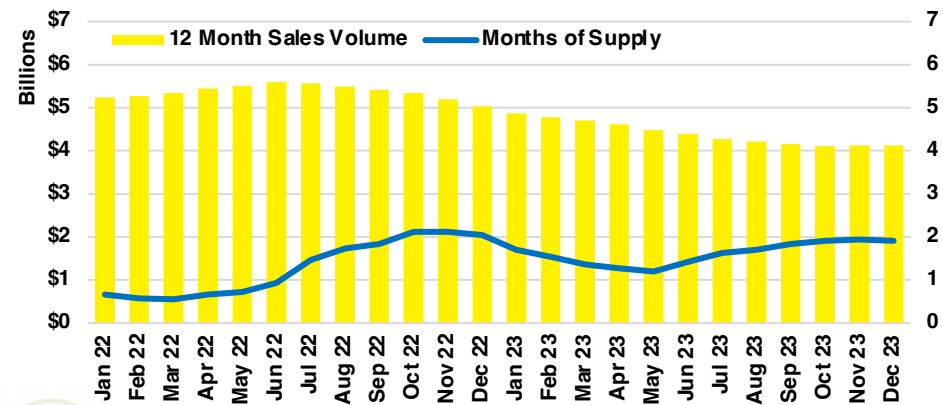

GWINNETT COUNTY SALES VOLUME VS SUPPLY