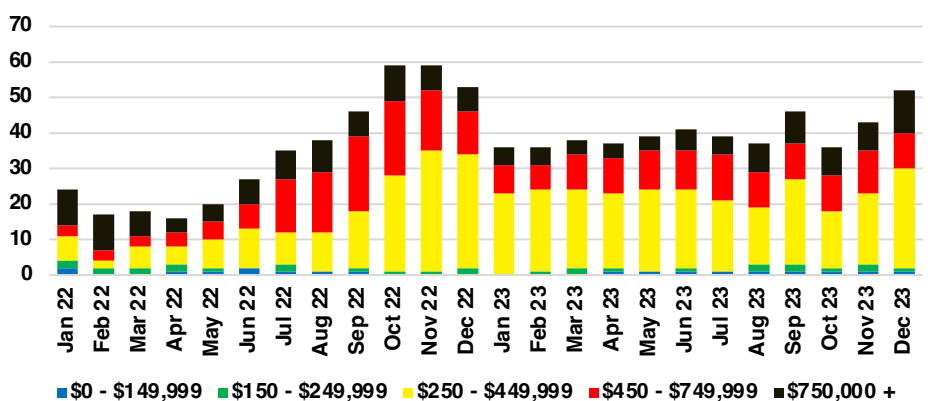

NORTH GEORGIA INVENTORY BY PRICE POINT

BANKS COUNTY QUICK N'DICATORS

BANKS COUNTY SALES VOLUME VS SUPPLY

BANKS COUNTY INVENTORY MONTHS OF SUPPLY

BANKS COUNTY 12 MONTH AVERAGE SALES PRICE

BANKS COUNTY SALES BY PRICE POINT

BANKS COUNTY INVENTORY BY PRICE POINT

BARROW COUNTY QUICK N'DICATORS

BARROW COUNTY SALES VOLUME VS SUPPLY

BARROW COUNTY INVENTORY MONTHS OF SUPPLY

BARROW COUNTY 12 MONTH AVERAGE SALES PRICE

BARROW COUNTY SALES BY PRICE POINT