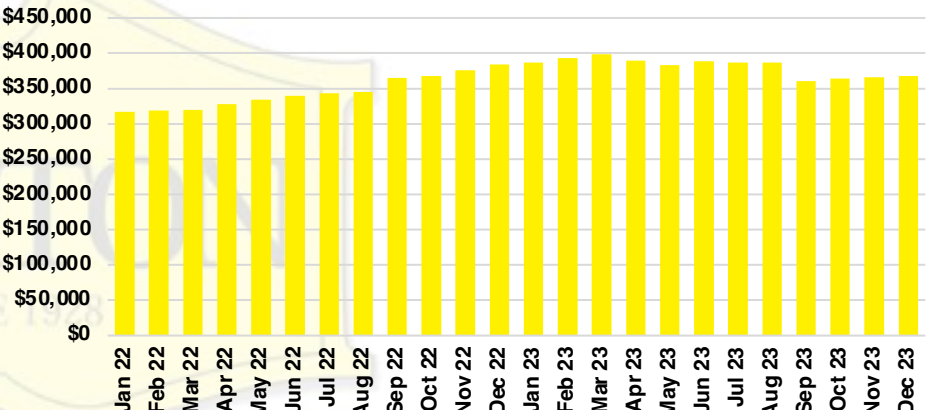

NORTH GEORGIA INVENTORY BY PRICE POINT

BANKS COUNTY QUICK N'DICATORS

BANKS COUNTY SALES VOLUME VS SUPPLY

BANKS COUNTY INVENTORY MONTHS OF SUPPLY

BANKS COUNTY 12 MONTH AVERAGE SALES PRICE

BANKS COUNTY SALES BY PRICE POINT

BANKS COUNTY INVENTORY BY PRICE POINT

BARROW COUNTY QUICK N'DICATORS

BARROW COUNTY SALES VOLUME VS SUPPLY

BARROW COUNTY INVENTORY MONTHS OF SUPPLY

BARROW COUNTY 12 MONTH AVERAGE SALES PRICE

BARROW COUNTY SALES BY PRICE POINT