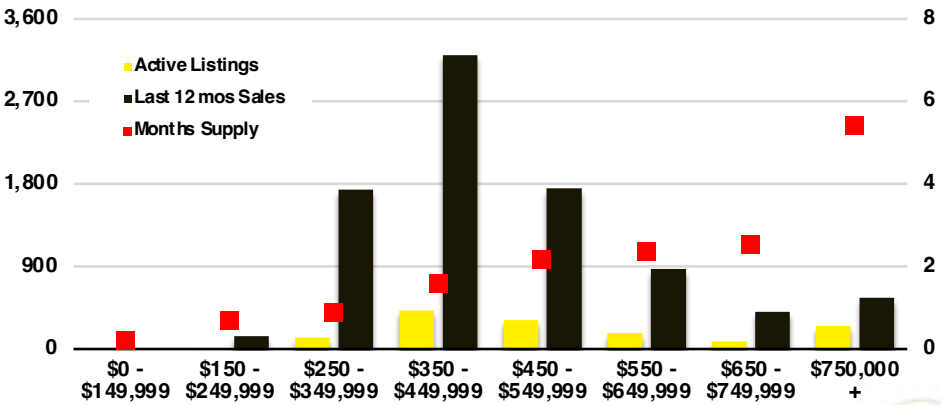

DAWSON COUNTY INVENTORY BY PRICE POINT

FORSYTH COUNTY QUICK N'DICATORS

FORSYTH COUNTY SALES VOLUME VS SUPPLY

FORSYTH COUNTY INVENTORY MONTHS OF SUPPLY

FORSYTH COUNTY 12 MONTH AVERAGE SALES PRICE

FORSYTH COUNTY SALES BY PRICE POINT

FORSYTH COUNTY INVENTORY BY PRICE POINT

FRANKLIN COUNTY QUICK N'DICATORS

FRANKLIN COUNTY SALES VOLUME VS SUPPLY

FRANKLIN COUNTY INVENTORY MONTHS OF SUPPLY

FRANKLIN COUNTY 12 MONTH AVERAGE SALES PRICE

FRANKLIN COUNTY SALES BY PRICE POINT

FRANKLIN COUNTY INVENTORY BY PRICE POINT

GWINNETT COUNTY QUICK N'DICATORS

GWINNETT COUNTY SALES VOLUME VS SUPPLY

GWINNETT COUNTY INVENTORY MONTHS OF SUPPLY

GWINNETT COUNTY 12 MONTH AVERAGE SALES PRICE

GWINNETT COUNTY SALES BY PRICE POINT