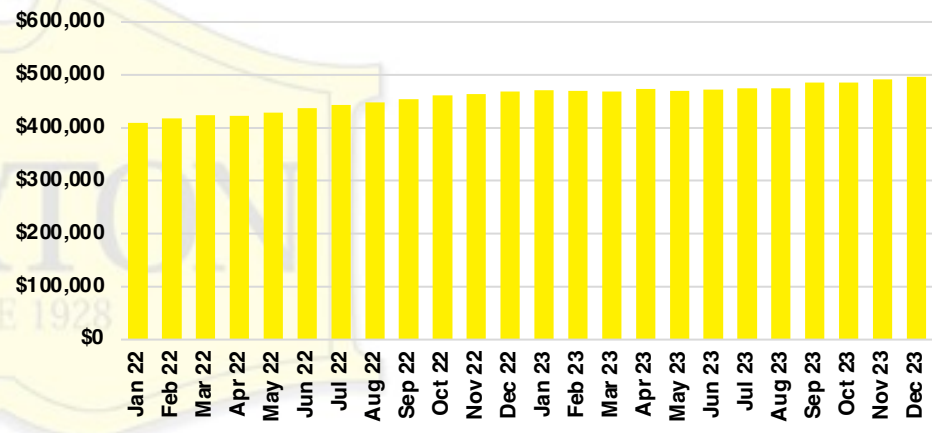

HABERSHAM COUNTY SALES BY PRICE POINT

HABERSHAM COUNTY INVENTORY BY PRICE POINT

HALL COUNTY QUICK N'DICATORS

HALL COUNTY SALES VOLUME VS SUPPLY

HALL COUNTY INVENTORY MONTHS OF SUPPLY

HALL COUNTY 12 MONTH AVERAGE SALES PRICE