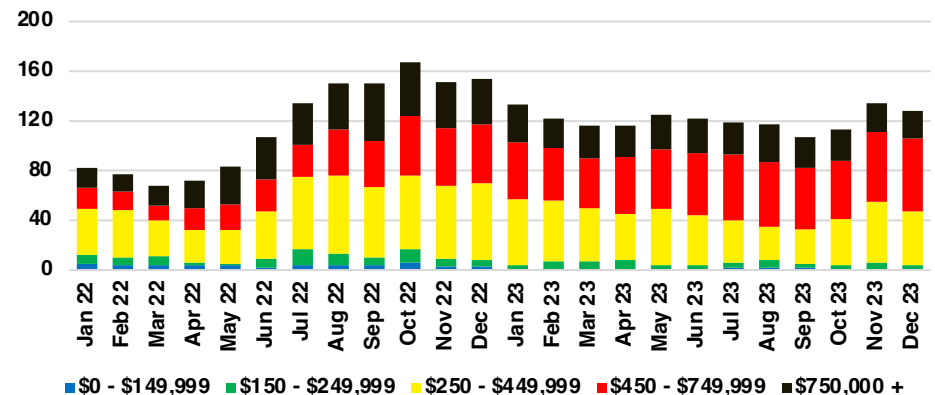

PICKENS COUNTY INVENTORY BY PRICE POINT