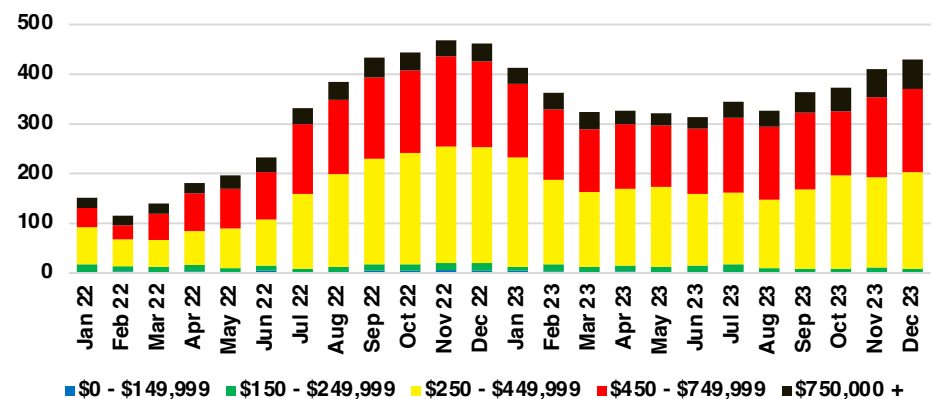

STEPHENS COUNTY SALES BY PRICE POINT

STEPHENS COUNTY INVENTORY BY PRICE POINT

WALTON COUNTY QUICK N'DICATORS

WALTON COUNTY SALES VOLUME VS SUPPLY

WALTON COUNTY INVENTORY MONTHS OF SUPPLY

WALTON COUNTY 12 MONTH AVERAGE SALES PRICE

WALTON COUNTY SALES BY PRICE POINT

WALTON COUNTY INVENTORY BY PRICE POINT

WHITE COUNTY QUICK N' DICATORS

WHITE COUNTY SALES VOLUME VS SUPPLY

WHITE COUNTY INVENTORY MONTHS OF SUPPLY

WHITE COUNTY 12 MONTH AVERAGE SALES PRICE