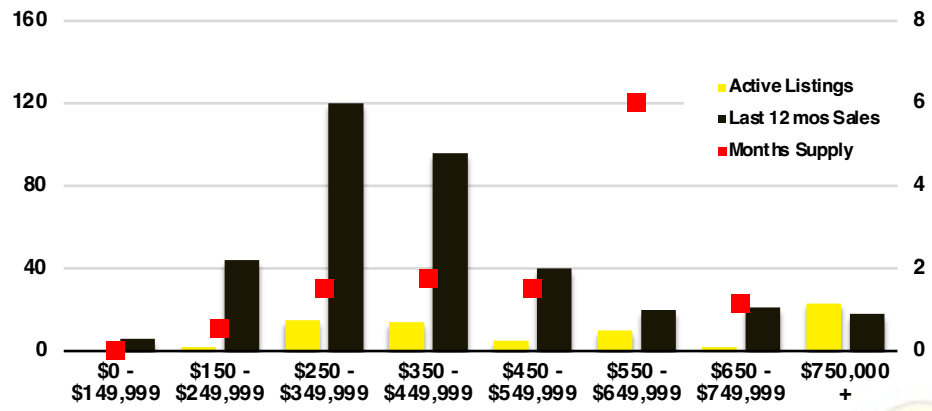

HALL COUNTY SALES BY PRICE POINT

HALL COUNTY INVENTORY BY PRICE POINT

JACKSON COUNTY QUICK N'DICATORS

JACKSON COUNTY SALES VOLUME VS SUPPLY

JACKSON COUNTY INVENTORY MONTHS OF SUPPLY

JACKSON COUNTY 12 MONTH AVERAGE SALES PRICE

JACKSON COUNTY SALES BY PRICE POINT

JACKSON COUNTY INVENTORY BY PRICE POINT

LUMPKIN COUNTY QUICK N'DICATORS

LUMPKIN COUNTY SALES VOLUME VS SUPPLY

LUMPKIN COUNTY INVENTORY MONTHS OF SUPPLY

LUMPKIN COUNTY 12 MONTH AVERAGE SALES PRICE