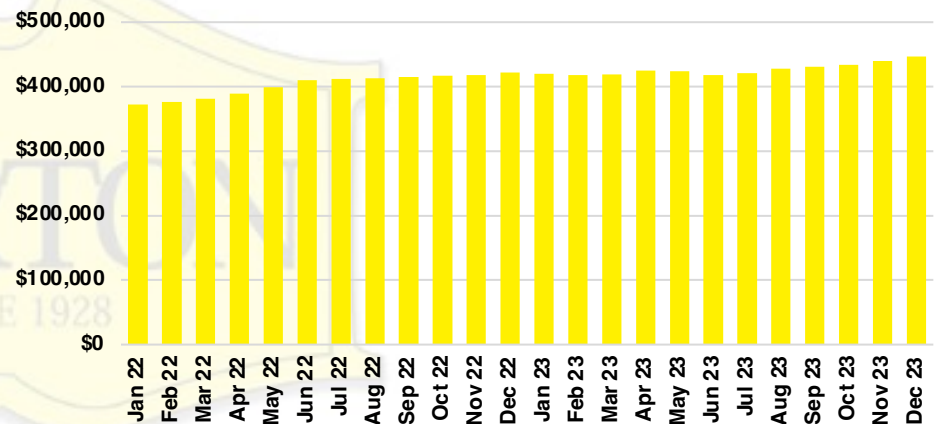

LUMPKIN COUNTY SALES BY PRICE POINT

LUMPKIN COUNTY INVENTORY BY PRICE POINT

PICKENS COUNTY QUICK N'DICATORS

PICKENS COUNTY SALES VOLUME VS SUPPLY

PICKENS COUNTY INVENTORY MONTHS OF SUPPLY

PICKENS COUNTY 12 MONTH AVERAGE SALES PRICE