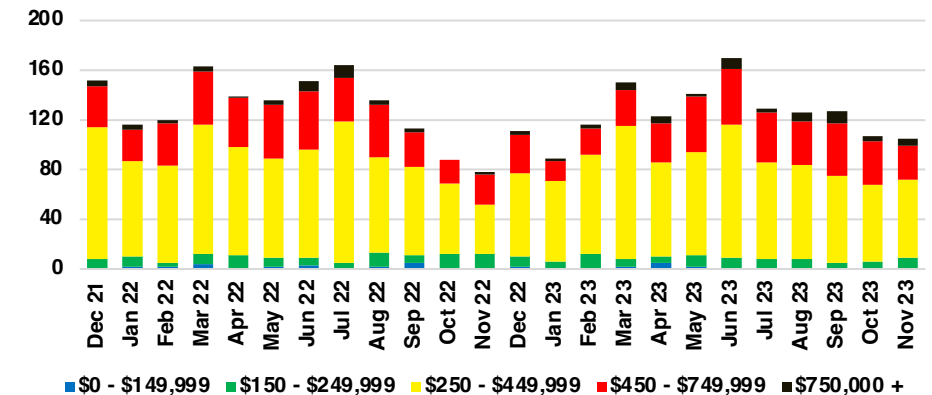

JACKSON COUNTY SALES BY PRICE POINT