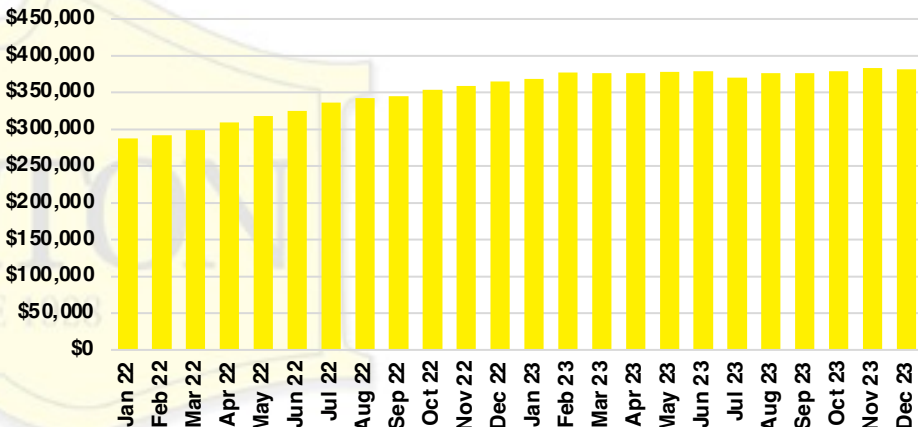

WALTON COUNTY SALES BY PRICE POINT

WALTON COUNTY INVENTORY BY PRICE POINT

WHITE COUNTY QUICK N' DICATORS

WHITE COUNTY SALES VOLUME VS SUPPLY

WHITE COUNTY INVENTORY MONTHS OF SUPPLY

WHITE COUNTY 12 MONTH AVERAGE SALES PRICE

WHITE COUNTY SALES BY PRICE POINT

WHITE COUNTY INVENTORY BY PRICE POINT