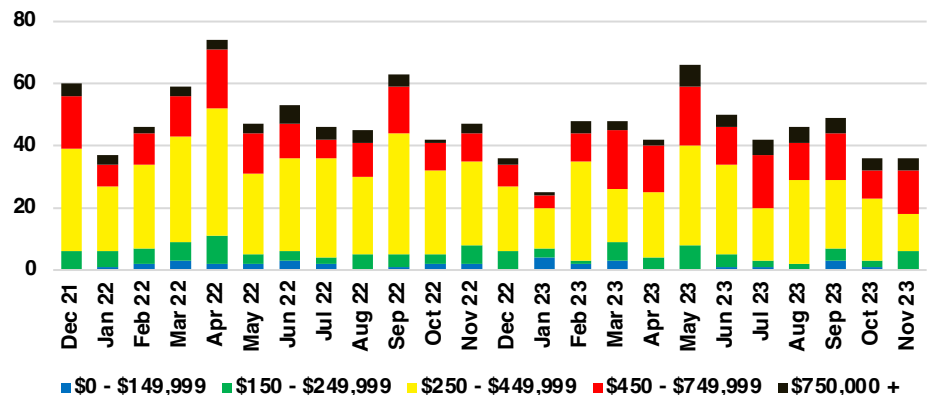

LUMPKIN COUNTY SALES BY PRICE POINT

LUMPKIN COUNTY INVENTORY BY PRICE POINT

PICKENS COUNTY QUICK N'DICATORS

PICKENS COUNTY SALES VOLUME VS SUPPLY

PICKENS COUNTY INVENTORY MONTHS OF SUPPLY

PICKENS COUNTY 12 MONTH AVERAGE SALES PRICE

PICKENS COUNTY SALES BY PRICE POINT

PICKENS COUNTY INVENTORY BY PRICE POINT

RABUN COUNTY QUICK N'DICATORS

RABUN COUNTY SALES VOLUME VS SUPPLY

RABUN COUNTY INVENTORY MONTHS OF SUPPLY

RABUN COUNTY 12 MONTH AVERAGE SALES PRICE