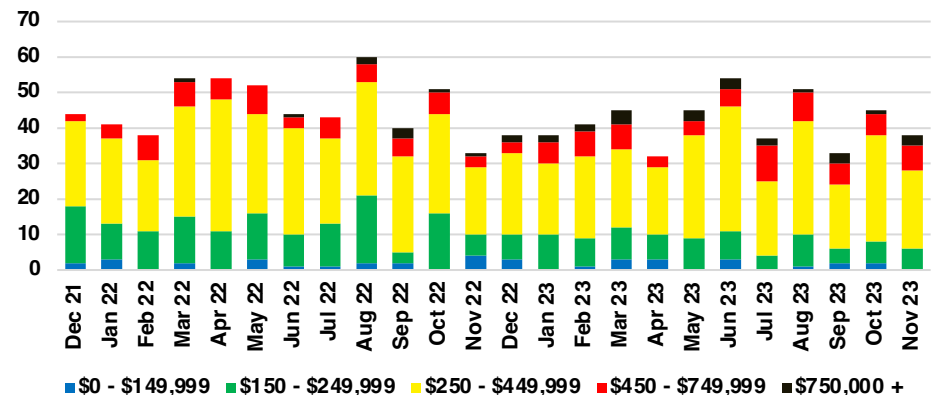

HABERSHAM COUNTY SALES BY PRICE POINT