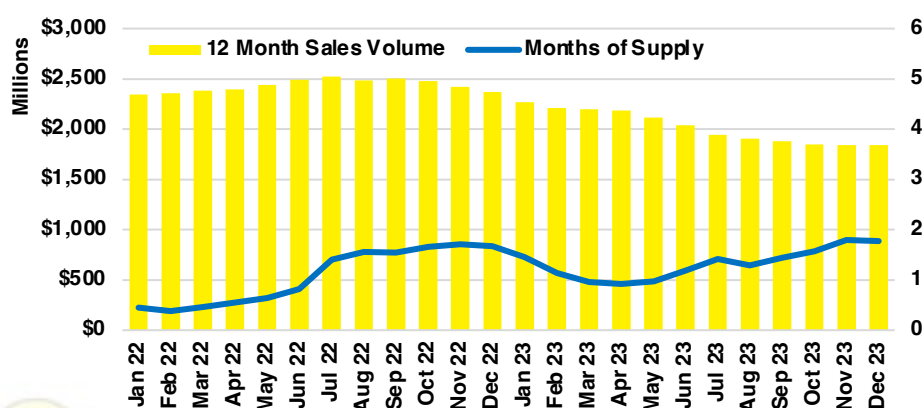

CHEROKEE COUNTY INVENTORY BY PRICE POINT

DAWSON COUNTY QUICK N'DICATORS

DAWSON COUNTY SALES VOLUME VS SUPPLY

DAWSON COUNTY INVENTORY MONTHS OF SUPPLY

DAWSON COUNTY 12 MONTH AVERAGE SALES PRICE

DAWSON COUNTY SALES BY PRICE POINT

DAWSON COUNTY INVENTORY BY PRICE POINT

FORSYTH COUNTY QUICK N'DICATORS

FORSYTH COUNTY SALES VOLUME VS SUPPLY

FORSYTH COUNTY INVENTORY MONTHS OF SUPPLY

FORSYTH COUNTY 12 MONTH AVERAGE SALES PRICE

FORSYTH COUNTY SALES BY PRICE POINT