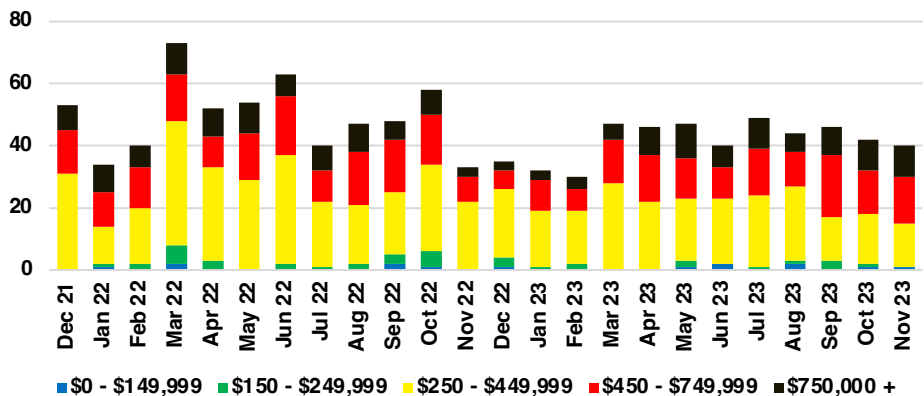

BARROW COUNTY INVENTORY BY PRICE POINT

CHEROKEE COUNTY QUICK N'DICATORS

CHEROKEE COUNTY SALES VOLUME VS SUPPLY

CHEROKEE COUNTY INVENTORY MONTHS OF SUPPLY

CHEROKEE COUNTY 12 MONTH AVERAGE SALES PRICE

CHEROKEE COUNTY SALES BY PRICE POINT

CHEROKEE COUNTY INVENTORY BY PRICE POINT

DAWSON COUNTY QUICK N'DICATORS

DAWSON COUNTY SALES VOLUME VS SUPPLY

DAWSON COUNTY INVENTORY MONTHS OF SUPPLY

DAWSON COUNTY 12 MONTH AVERAGE SALES PRICE

DAWSON COUNTY SALES BY PRICE POINT

DAWSON COUNTY INVENTORY BY PRICE POINT

FORSYTH COUNTY QUICK N'DICATORS

FORSYTH COUNTY SALES VOLUME VS SUPPLY

FORSYTH COUNTY INVENTORY MONTHS OF SUPPLY

FORSYTH COUNTY 12 MONTH AVERAGE SALES PRICE

FORSYTH COUNTY SALES BY PRICE POINT