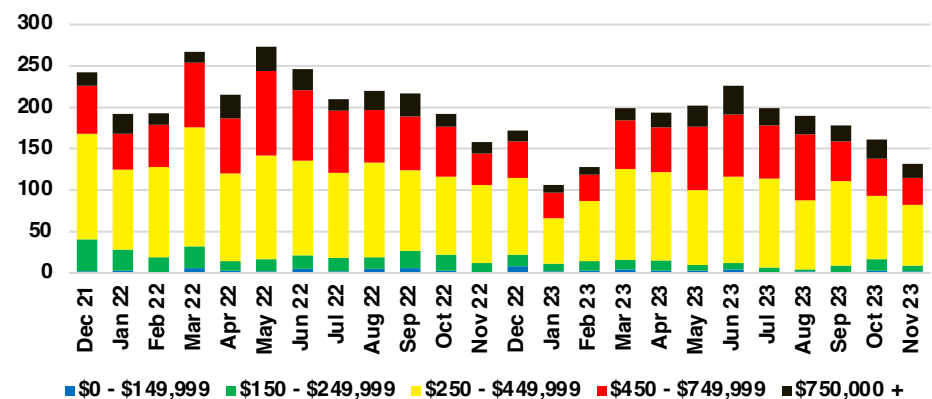

HALL COUNTY SALES BY PRICE POINT