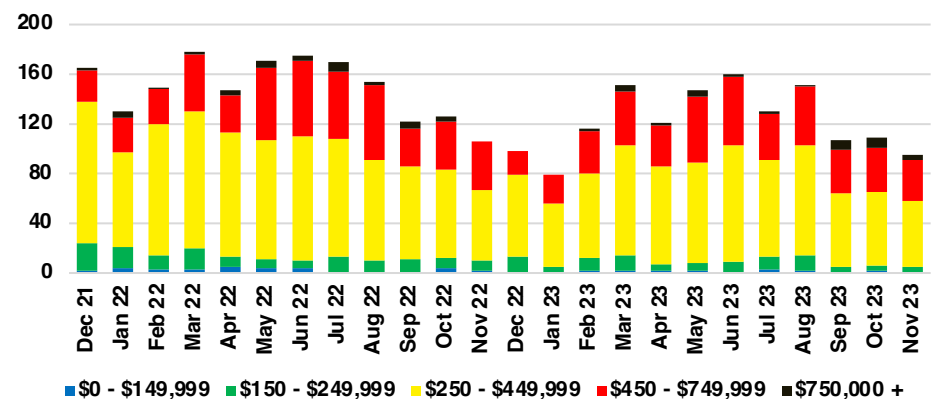

STEPHENS COUNTY SALES BY PRICE POINT

STEPHENS COUNTY INVENTORY BY PRICE POINT

WALTON COUNTY QUICK N'DICATORS

WALTON COUNTY SALES VOLUME VS SUPPLY

WALTON COUNTY INVENTORY MONTHS OF SUPPLY

WALTON COUNTY 12 MONTH AVERAGE SALES PRICE

WALTON COUNTY SALES BY PRICE POINT

WALTON COUNTY INVENTORY BY PRICE POINT

WHITE COUNTY QUICK N' DICATORS

WHITE COUNTY SALES VOLUME VS SUPPLY

WHITE COUNTY INVENTORY MONTHS OF SUPPLY

WHITE COUNTY 12 MONTH AVERAGE SALES PRICE