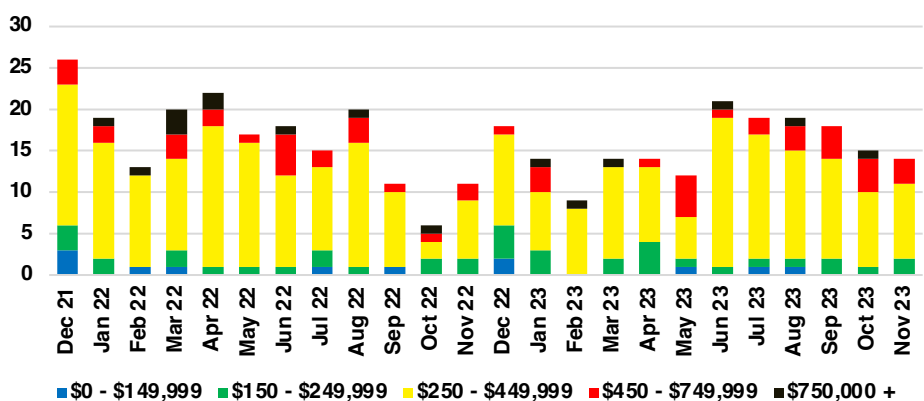

NORTH GEORGIA INVENTORY BY PRICE POINT

BANKS COUNTY QUICK N'DICATORS

BANKS COUNTY SALES VOLUME VS SUPPLY

BANKS COUNTY INVENTORY MONTHS OF SUPPLY

BANKS COUNTY 12 MONTH AVERAGE SALES PRICE

BANKS COUNTY SALES BY PRICE POINT

BANKS COUNTY INVENTORY BY PRICE POINT

BARROW COUNTY QUICK N'DICATORS

BARROW COUNTY SALES VOLUME VS SUPPLY

BARROW COUNTY INVENTORY MONTHS OF SUPPLY

BARROW COUNTY 12 MONTH AVERAGE SALES PRICE

BARROW COUNTY SALES BY PRICE POINT