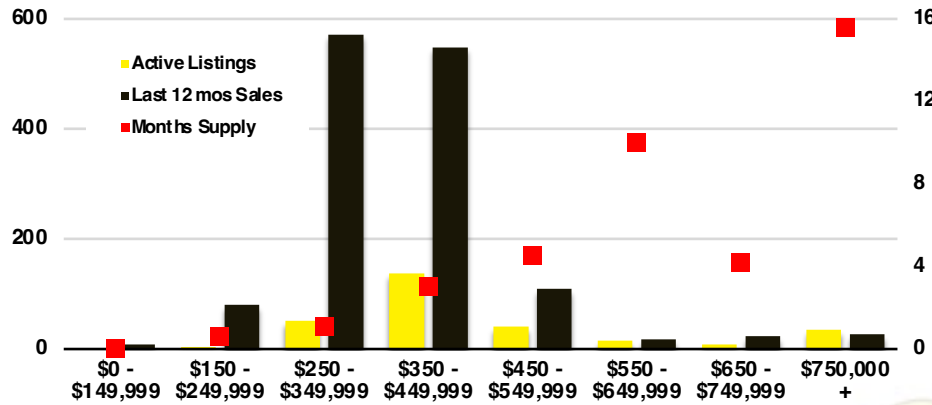

NORTH GEORGIA DEEP DIVE MARKET DATA

December 2023

December 2023

DEEP DIVE

NORTH GEORGIA QUICK N' DICATORS

NORTH GEORGIA INVENTORY MONTHS OF SUPPLY

NORTH GEORGIA SALES VOLUME VS SUPPLY

NORTH GEORGIA SALES BY PRICE POINT

NORTH GEORGIA INVENTORY BY PRICE POINT

BANKS COUNTY QUICK N'DICATORS

BANKS COUNTY SALES VOLUME VS SUPPLY

BANKS COUNTY INVENTORY MONTHS OF SUPPLY

BANKS COUNTY 12 MONTH AVERAGE SALES PRICE

BANKS COUNTY SALES BY PRICE POINT

BANKS COUNTY INVENTORY BY PRICE POINT

BARROW COUNTY QUICK N'DICATORS

BARROW COUNTY SALES VOLUME VS SUPPLY

BARROW COUNTY INVENTORY MONTHS OF SUPPLY

BARROW COUNTY 12 MONTH AVERAGE SALES PRICE

BARROW COUNTY SALES BY PRICE POINT

WALTON COUNTY SALES BY PRICE POINT

WALTON COUNTY INVENTORY BY PRICE POINT

WHITE COUNTY QUICK N' DICATORS

WHITE COUNTY SALES VOLUME VS SUPPLY

WHITE COUNTY INVENTORY MONTHS OF SUPPLY

WHITE COUNTY 12 MONTH AVERAGE SALES PRICE