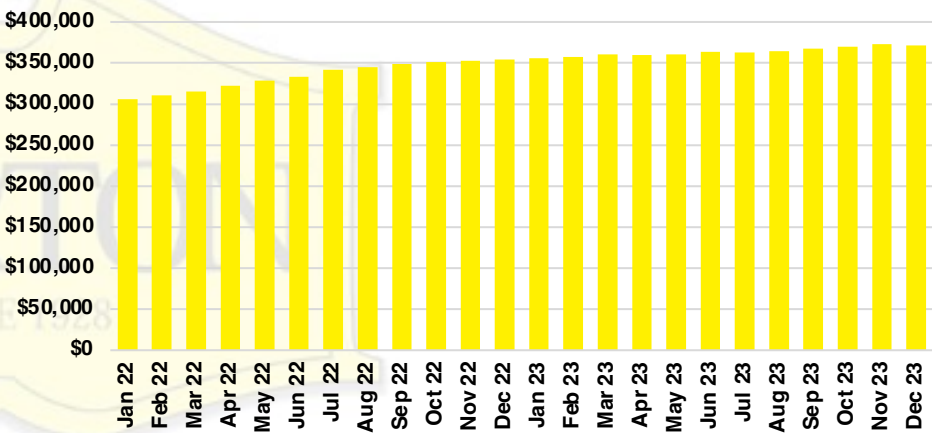

BANKS COUNTY INVENTORY BY PRICE POINT

BARROW COUNTY QUICK N'DICATORS

BARROW COUNTY SALES VOLUME VS SUPPLY

BARROW COUNTY INVENTORY MONTHS OF SUPPLY

BARROW COUNTY 12 MONTH AVERAGE SALES PRICE

BARROW COUNTY SALES BY PRICE POINT

BARROW COUNTY INVENTORY BY PRICE POINT

CHEROKEE COUNTY QUICK N'DICATORS

CHEROKEE COUNTY SALES VOLUME VS SUPPLY

CHEROKEE COUNTY INVENTORY MONTHS OF SUPPLY

CHEROKEE COUNTY 12 MONTH AVERAGE SALES PRICE

CHEROKEE COUNTY SALES BY PRICE POINT