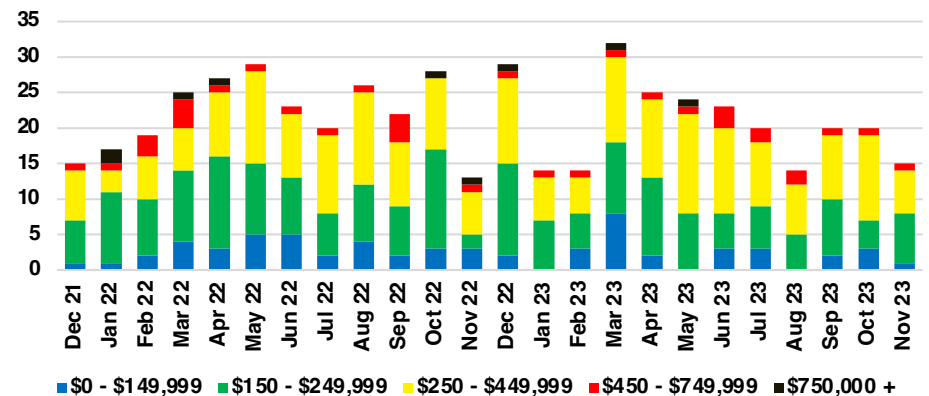

DAWSON COUNTY INVENTORY BY PRICE POINT

FORSYTH COUNTY QUICK N'DICATORS

FORSYTH COUNTY SALES VOLUME VS SUPPLY

FORSYTH COUNTY INVENTORY MONTHS OF SUPPLY

FORSYTH COUNTY 12 MONTH AVERAGE SALES PRICE

FORSYTH COUNTY SALES BY PRICE POINT

FORSYTH COUNTY INVENTORY BY PRICE POINT

FRANKLIN COUNTY QUICK N'DICATORS

FRANKLIN COUNTY SALES VOLUME VS SUPPLY

FRANKLIN COUNTY INVENTORY MONTHS OF SUPPLY

FRANKLIN COUNTY 12 MONTH AVERAGE SALES PRICE

FRANKLIN COUNTY SALES BY PRICE POINT