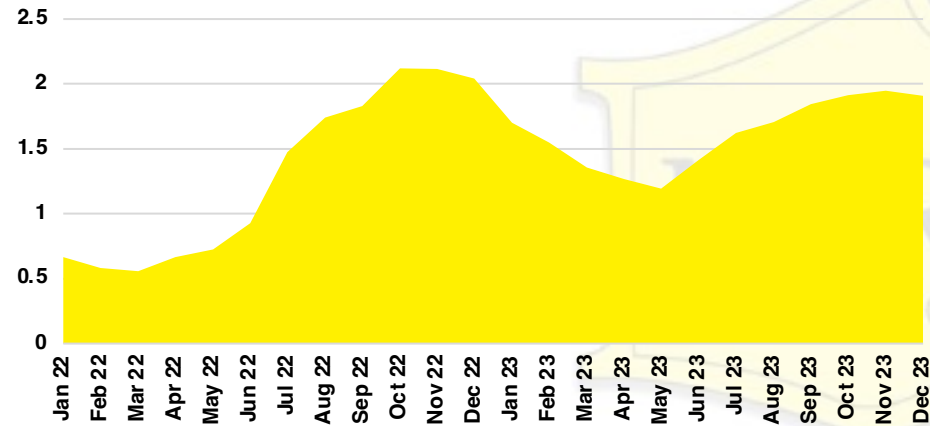

FRANKLIN COUNTY INVENTORY BY PRICE POINT

GWINNETT COUNTY QUICK N'DICATORS

GWINNETT COUNTY SALES VOLUME VS SUPPLY

GWINNETT COUNTY INVENTORY MONTHS OF SUPPLY

GWINNETT COUNTY 12 MONTH AVERAGE SALES PRICE

GWINNETT COUNTY SALES BY PRICE POINT