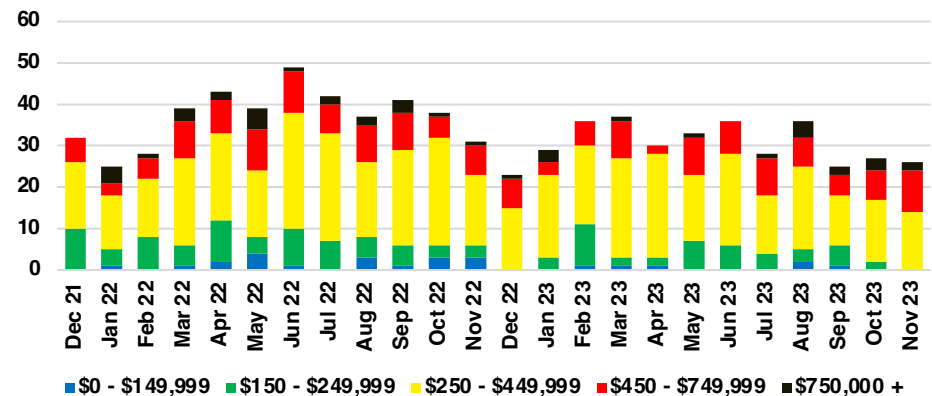

LUMPKIN COUNTY SALES BY PRICE POINT