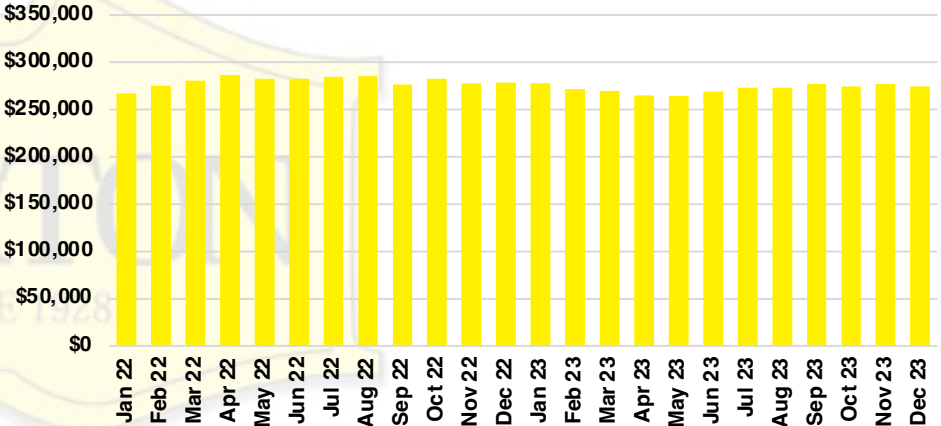

DAWSON COUNTY INVENTORY BY PRICE POINT

FORSYTH COUNTY QUICK N'DICATORS

FORSYTH COUNTY SALES VOLUME VS SUPPLY

FORSYTH COUNTY INVENTORY MONTHS OF SUPPLY

FORSYTH COUNTY 12 MONTH AVERAGE SALES PRICE

FORSYTH COUNTY SALES BY PRICE POINT

FORSYTH COUNTY INVENTORY BY PRICE POINT

FRANKLIN COUNTY QUICK N'DICATORS

FRANKLIN COUNTY SALES VOLUME VS SUPPLY

FRANKLIN COUNTY INVENTORY MONTHS OF SUPPLY

FRANKLIN COUNTY 12 MONTH AVERAGE SALES PRICE

FRANKLIN COUNTY SALES BY PRICE POINT