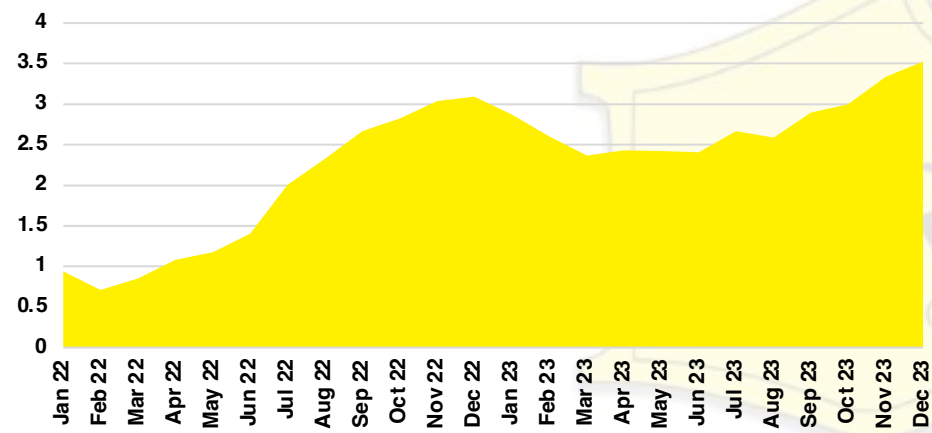

STEPHENS COUNTY SALES BY PRICE POINT

STEPHENS COUNTY INVENTORY BY PRICE POINT

WALTON COUNTY QUICK N'DICATORS

WALTON COUNTY SALES VOLUME VS SUPPLY

WALTON COUNTY INVENTORY MONTHS OF SUPPLY

WALTON COUNTY 12 MONTH AVERAGE SALES PRICE