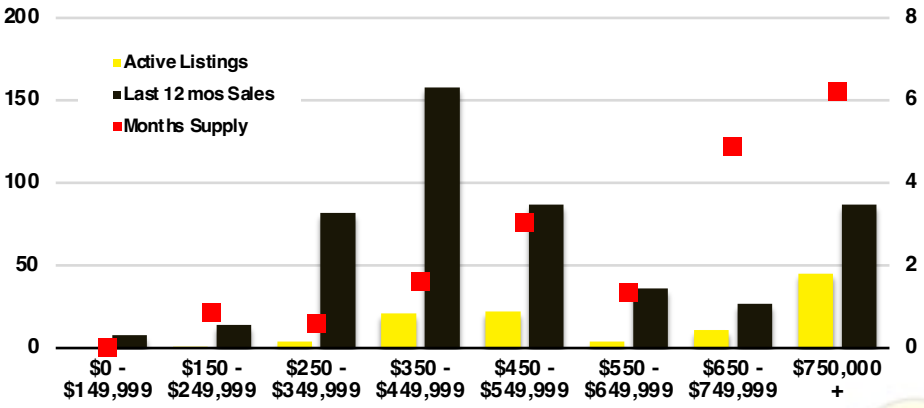

BANKS COUNTY INVENTORY BY PRICE POINT

BARROW COUNTY QUICK N'DICATORS

BARROW COUNTY SALES VOLUME VS SUPPLY

BARROW COUNTY INVENTORY MONTHS OF SUPPLY

BARROW COUNTY 12 MONTH AVERAGE SALES PRICE

BARROW COUNTY SALES BY PRICE POINT

BARROW COUNTY INVENTORY BY PRICE POINT

CHEROKEE COUNTY QUICK N'DICATORS

CHEROKEE COUNTY SALES VOLUME VS SUPPLY

CHEROKEE COUNTY INVENTORY MONTHS OF SUPPLY

CHEROKEE COUNTY 12 MONTH AVERAGE SALES PRICE

CHEROKEE COUNTY SALES BY PRICE POINT

CHEROKEE COUNTY INVENTORY BY PRICE POINT

DAWSON COUNTY QUICK N'DICATORS

DAWSON COUNTY SALES VOLUME VS SUPPLY

DAWSON COUNTY INVENTORY MONTHS OF SUPPLY

DAWSON COUNTY 12 MONTH AVERAGE SALES PRICE

DAWSON COUNTY SALES BY PRICE POINT

WALTON COUNTY SALES BY PRICE POINT

WALTON COUNTY INVENTORY BY PRICE POINT

WHITE COUNTY QUICK N' DICATORS

WHITE COUNTY SALES VOLUME VS SUPPLY

WHITE COUNTY INVENTORY MONTHS OF SUPPLY

WHITE COUNTY 12 MONTH AVERAGE SALES PRICE