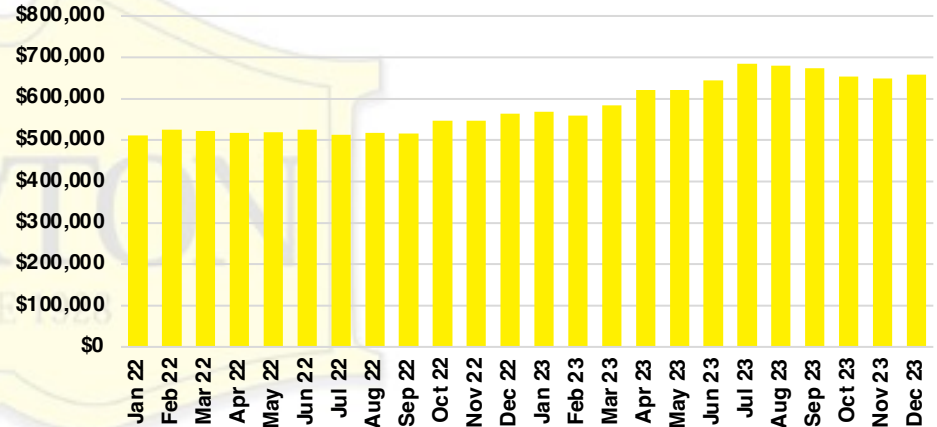

PICKENS COUNTY SALES BY PRICE POINT

PICKENS COUNTY INVENTORY BY PRICE POINT

RABUN COUNTY QUICK N'DICATORS

RABUN COUNTY SALES VOLUME VS SUPPLY

RABUN COUNTY INVENTORY MONTHS OF SUPPLY

RABUN COUNTY 12 MONTH AVERAGE SALES PRICE