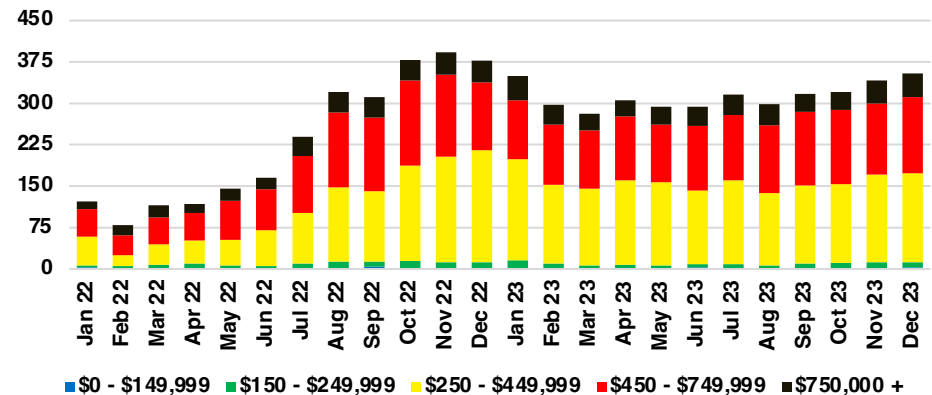

JACKSON COUNTY INVENTORY BY PRICE POINT