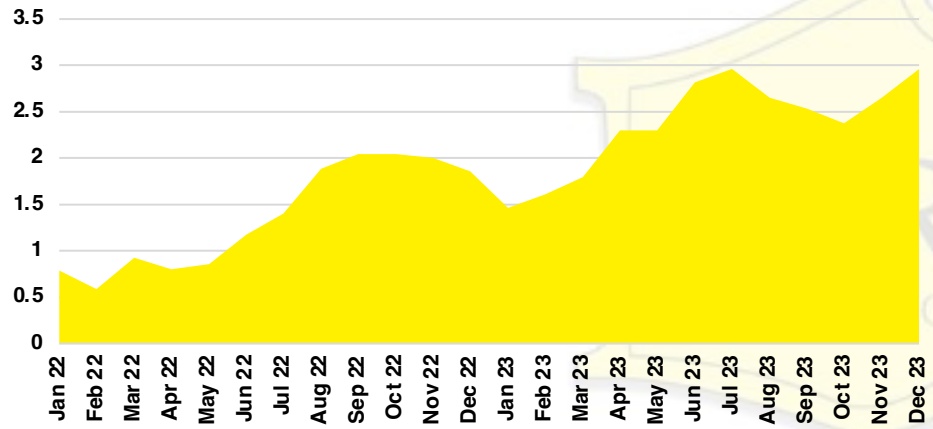

RABUN COUNTY SALES BY PRICE POINT

RABUN COUNTY INVENTORY BY PRICE POINT

STEPHENS COUNTY QUICK N'DICATORS

STEPHENS COUNTY SALES VOLUME VS SUPPLY

STEPHENS COUNTY INVENTORY MONTHS OF SUPPLY

STEPHENS COUNTY 12 MONTH AVERAGE SALES PRICE