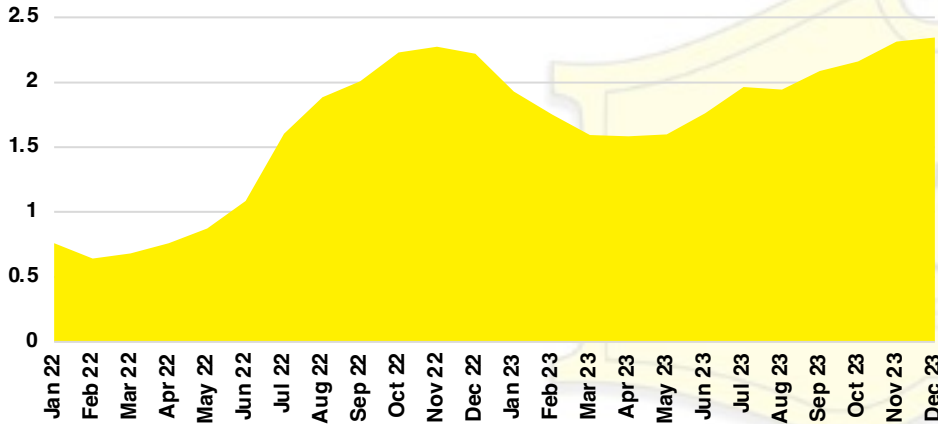

NORTH GEORGIA DEEP DIVE MARKET DATA

December 2023

December 2023

DEEP DIVE

NORTH GEORGIA QUICK N' DICATORS

NORTH GEORGIA INVENTORY MONTHS OF SUPPLY

NORTH GEORGIA SALES VOLUME VS SUPPLY

NORTH GEORGIA SALES BY PRICE POINT