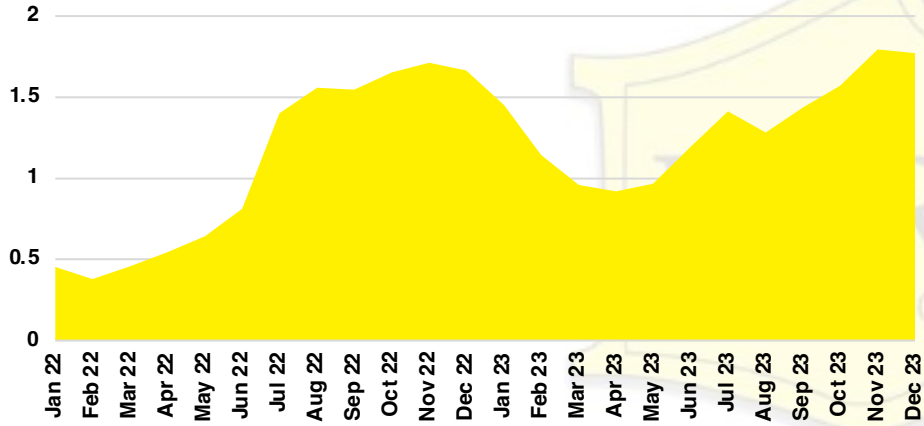

DAWSON COUNTY INVENTORY BY PRICE POINT

FORSYTH COUNTY QUICK N'DICATORS

FORSYTH COUNTY SALES VOLUME VS SUPPLY

FORSYTH COUNTY INVENTORY MONTHS OF SUPPLY

FORSYTH COUNTY 12 MONTH AVERAGE SALES PRICE

FORSYTH COUNTY SALES BY PRICE POINT