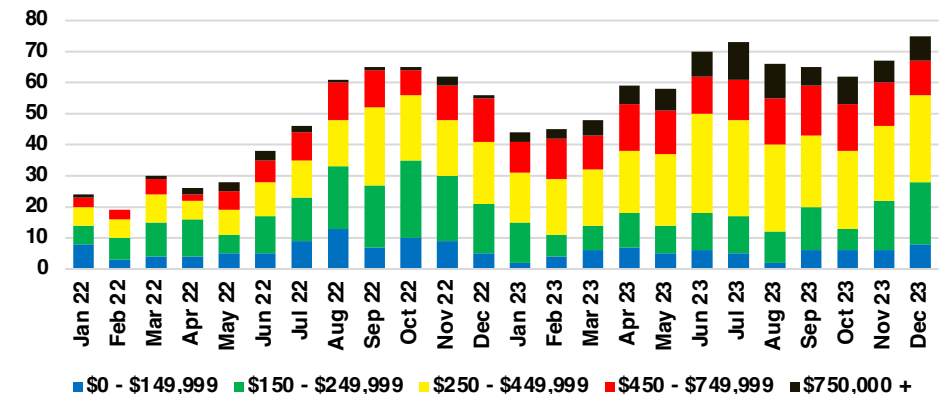

STEPHENS COUNTY INVENTORY BY PRICE POINT