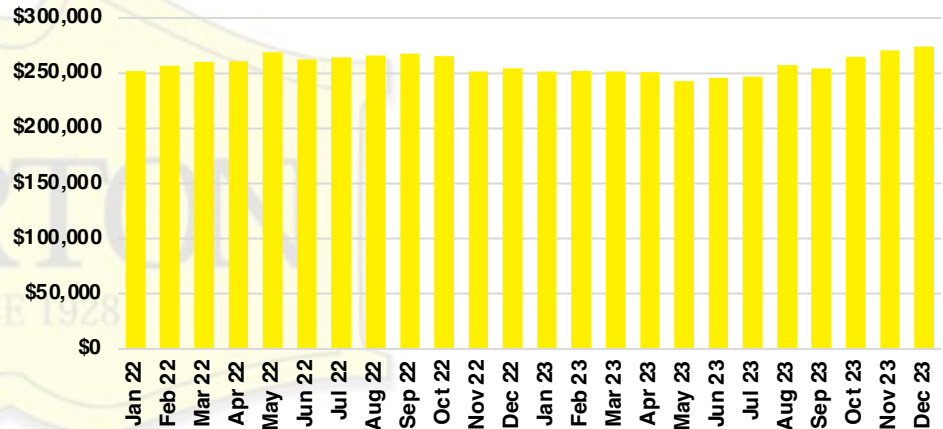

PICKENS COUNTY SALES BY PRICE POINT

PICKENS COUNTY INVENTORY BY PRICE POINT

RABUN COUNTY QUICK N'DICATORS

RABUN COUNTY SALES VOLUME VS SUPPLY

RABUN COUNTY INVENTORY MONTHS OF SUPPLY

RABUN COUNTY 12 MONTH AVERAGE SALES PRICE

RABUN COUNTY SALES BY PRICE POINT

RABUN COUNTY INVENTORY BY PRICE POINT

STEPHENS COUNTY QUICK N'DICATORS

STEPHENS COUNTY SALES VOLUME VS SUPPLY

STEPHENS COUNTY INVENTORY MONTHS OF SUPPLY

STEPHENS COUNTY 12 MONTH AVERAGE SALES PRICE