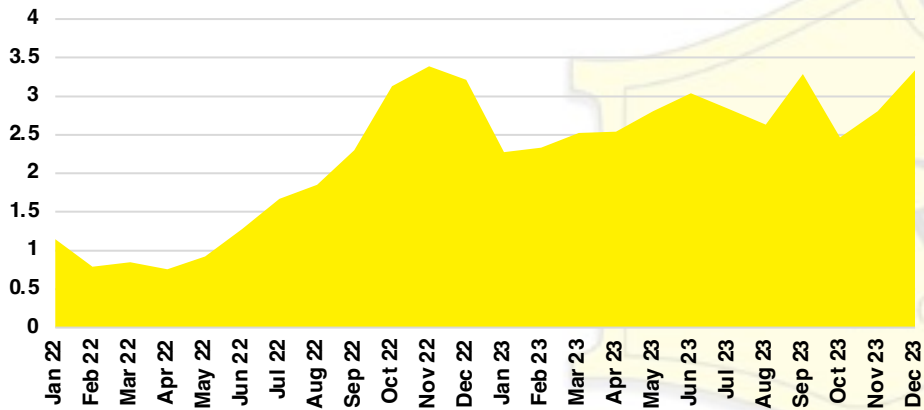

NORTH GEORGIA INVENTORY BY PRICE POINT

BANKS COUNTY QUICK N'DICATORS

BANKS COUNTY SALES VOLUME VS SUPPLY

BANKS COUNTY INVENTORY MONTHS OF SUPPLY

BANKS COUNTY 12 MONTH AVERAGE SALES PRICE

BANKS COUNTY SALES BY PRICE POINT

BANKS COUNTY INVENTORY BY PRICE POINT

BARROW COUNTY QUICK N'DICATORS

BARROW COUNTY SALES VOLUME VS SUPPLY

BARROW COUNTY INVENTORY MONTHS OF SUPPLY

BARROW COUNTY 12 MONTH AVERAGE SALES PRICE

BARROW COUNTY SALES BY PRICE POINT