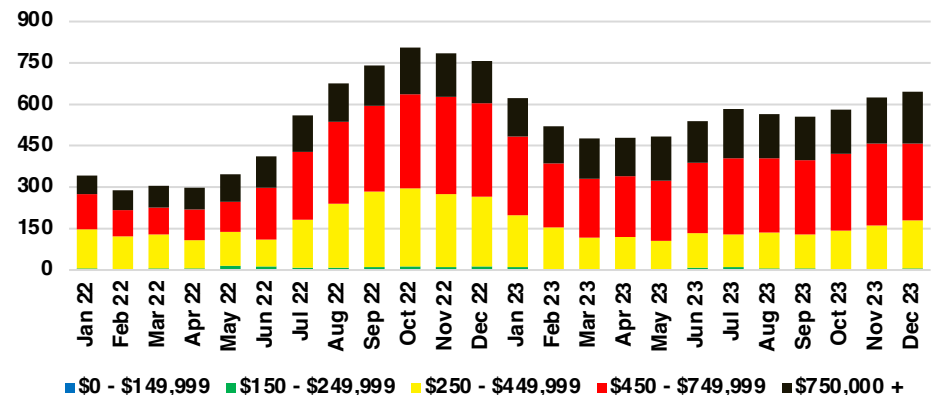

BANKS COUNTY INVENTORY BY PRICE POINT

BARROW COUNTY QUICK N'DICATORS

BARROW COUNTY SALES VOLUME VS SUPPLY

BARROW COUNTY INVENTORY MONTHS OF SUPPLY

BARROW COUNTY 12 MONTH AVERAGE SALES PRICE

BARROW COUNTY SALES BY PRICE POINT

BARROW COUNTY INVENTORY BY PRICE POINT

CHEROKEE COUNTY QUICK N'DICATORS

CHEROKEE COUNTY SALES VOLUME VS SUPPLY

CHEROKEE COUNTY INVENTORY MONTHS OF SUPPLY

CHEROKEE COUNTY 12 MONTH AVERAGE SALES PRICE

CHEROKEE COUNTY SALES BY PRICE POINT

CHEROKEE COUNTY INVENTORY BY PRICE POINT

DAWSON COUNTY QUICK N'DICATORS

DAWSON COUNTY SALES VOLUME VS SUPPLY

DAWSON COUNTY INVENTORY MONTHS OF SUPPLY

DAWSON COUNTY 12 MONTH AVERAGE SALES PRICE

DAWSON COUNTY SALES BY PRICE POINT