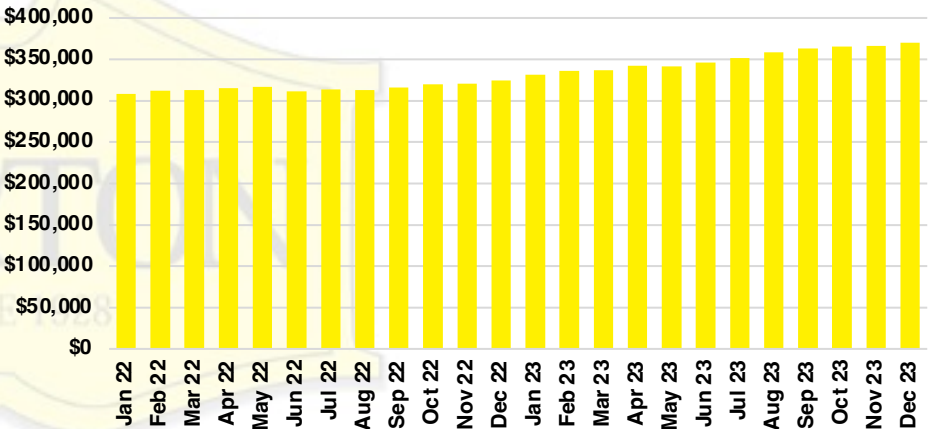

GWINNETT COUNTY INVENTORY BY PRICE POINT

HABERSHAM COUNTY QUICK N' DICATORS

HABERSHAM COUNTY SALES VOLUME VS SUPPLY

HABERSHAM COUNTY INVENTORY MONTHS OF SUPPLY

HABERSHAM COUNTY 12 MONTH AVERAGE SALES PRICE