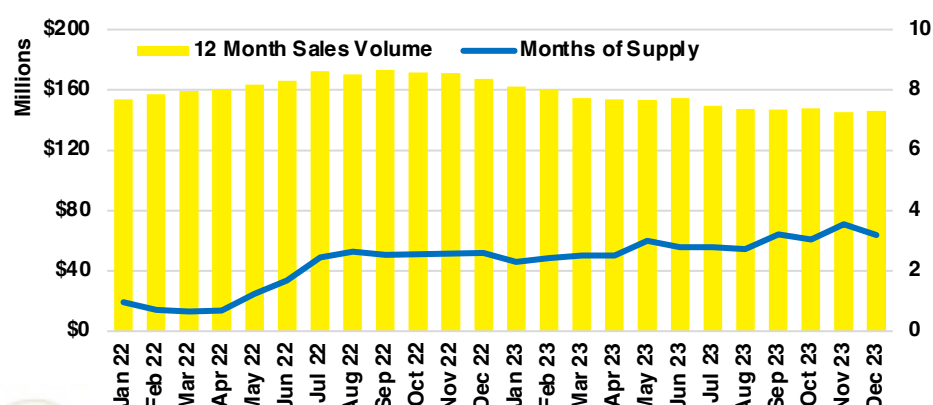

WALTON COUNTY SALES BY PRICE POINT

WALTON COUNTY INVENTORY BY PRICE POINT

WHITE COUNTY QUICK N' DICATORS

WHITE COUNTY SALES VOLUME VS SUPPLY

WHITE COUNTY INVENTORY MONTHS OF SUPPLY

WHITE COUNTY 12 MONTH AVERAGE SALES PRICE