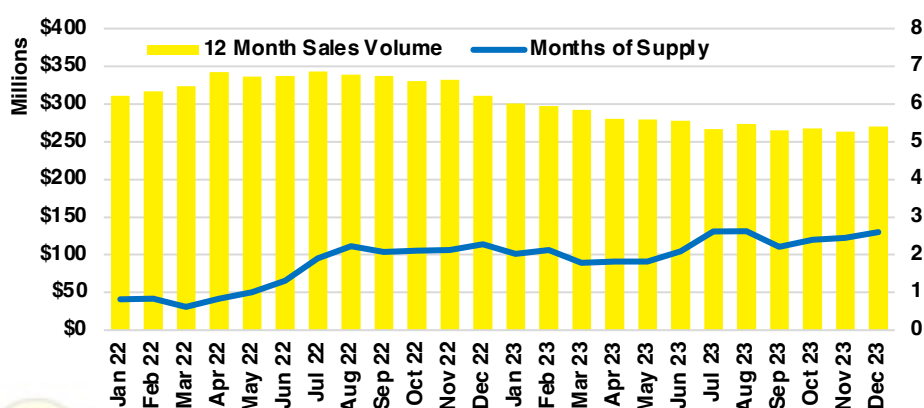

DAWSON COUNTY SALES VOLUME VS SUPPLY