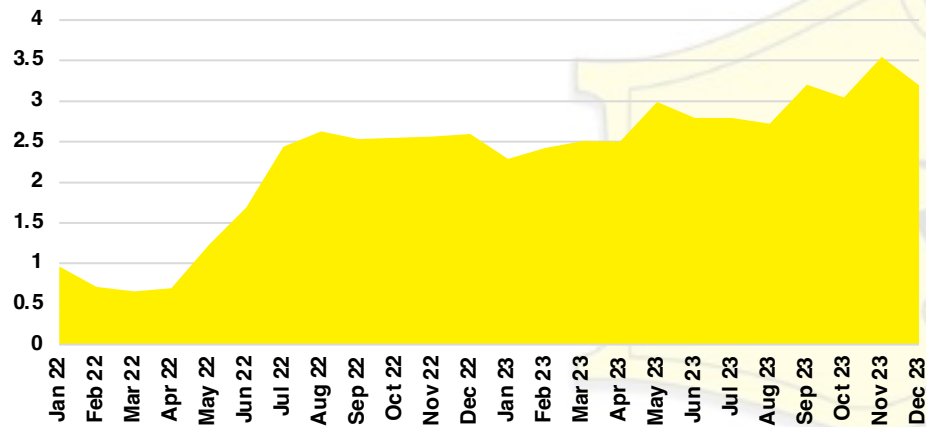

WALTON COUNTY SALES BY PRICE POINT

WALTON COUNTY INVENTORY BY PRICE POINT

WHITE COUNTY QUICK N' DICATORS

WHITE COUNTY SALES VOLUME VS SUPPLY

WHITE COUNTY INVENTORY MONTHS OF SUPPLY

WHITE COUNTY 12 MONTH AVERAGE SALES PRICE

WHITE COUNTY SALES BY PRICE POINT

WHITE COUNTY INVENTORY BY PRICE POINT