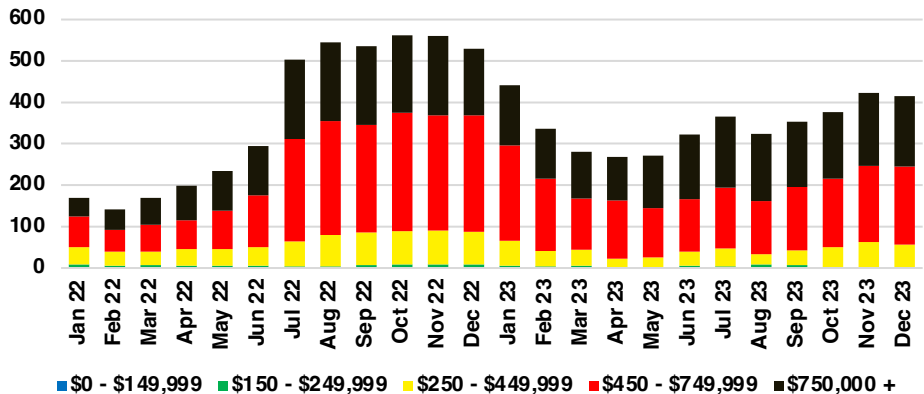

CHEROKEE COUNTY INVENTORY BY PRICE POINT

DAWSON COUNTY QUICK N'DICATORS

DAWSON COUNTY SALES VOLUME VS SUPPLY

DAWSON COUNTY INVENTORY MONTHS OF SUPPLY

DAWSON COUNTY 12 MONTH AVERAGE SALES PRICE

DAWSON COUNTY SALES BY PRICE POINT

DAWSON COUNTY INVENTORY BY PRICE POINT

FORSYTH COUNTY QUICK N'DICATORS

FORSYTH COUNTY SALES VOLUME VS SUPPLY

FORSYTH COUNTY INVENTORY MONTHS OF SUPPLY

FORSYTH COUNTY 12 MONTH AVERAGE SALES PRICE

FORSYTH COUNTY SALES BY PRICE POINT

FORSYTH COUNTY INVENTORY BY PRICE POINT

FRANKLIN COUNTY QUICK N'DICATORS

FRANKLIN COUNTY SALES VOLUME VS SUPPLY

FRANKLIN COUNTY INVENTORY MONTHS OF SUPPLY

FRANKLIN COUNTY 12 MONTH AVERAGE SALES PRICE

FRANKLIN COUNTY SALES BY PRICE POINT