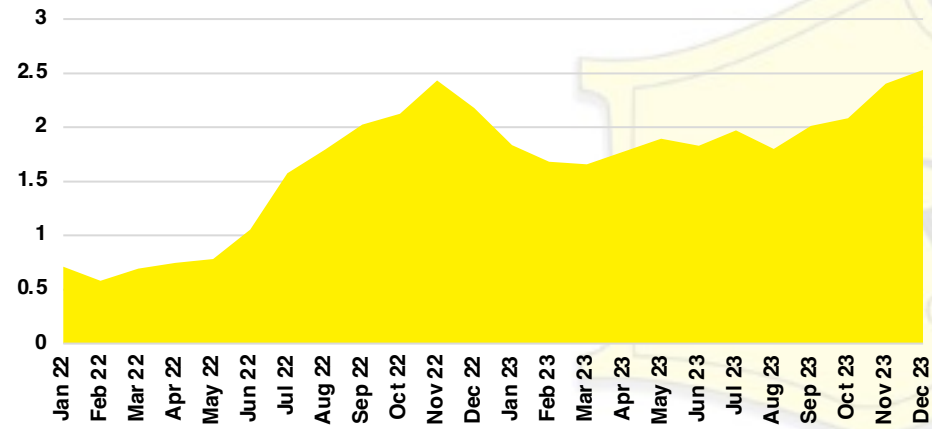

BANKS COUNTY INVENTORY BY PRICE POINT

BARROW COUNTY QUICK N'DICATORS

BARROW COUNTY SALES VOLUME VS SUPPLY

BARROW COUNTY INVENTORY MONTHS OF SUPPLY

BARROW COUNTY 12 MONTH AVERAGE SALES PRICE

BARROW COUNTY SALES BY PRICE POINT

BARROW COUNTY INVENTORY BY PRICE POINT

CHEROKEE COUNTY QUICK N'DICATORS

CHEROKEE COUNTY SALES VOLUME VS SUPPLY

CHEROKEE COUNTY INVENTORY MONTHS OF SUPPLY

CHEROKEE COUNTY 12 MONTH AVERAGE SALES PRICE

CHEROKEE COUNTY SALES BY PRICE POINT