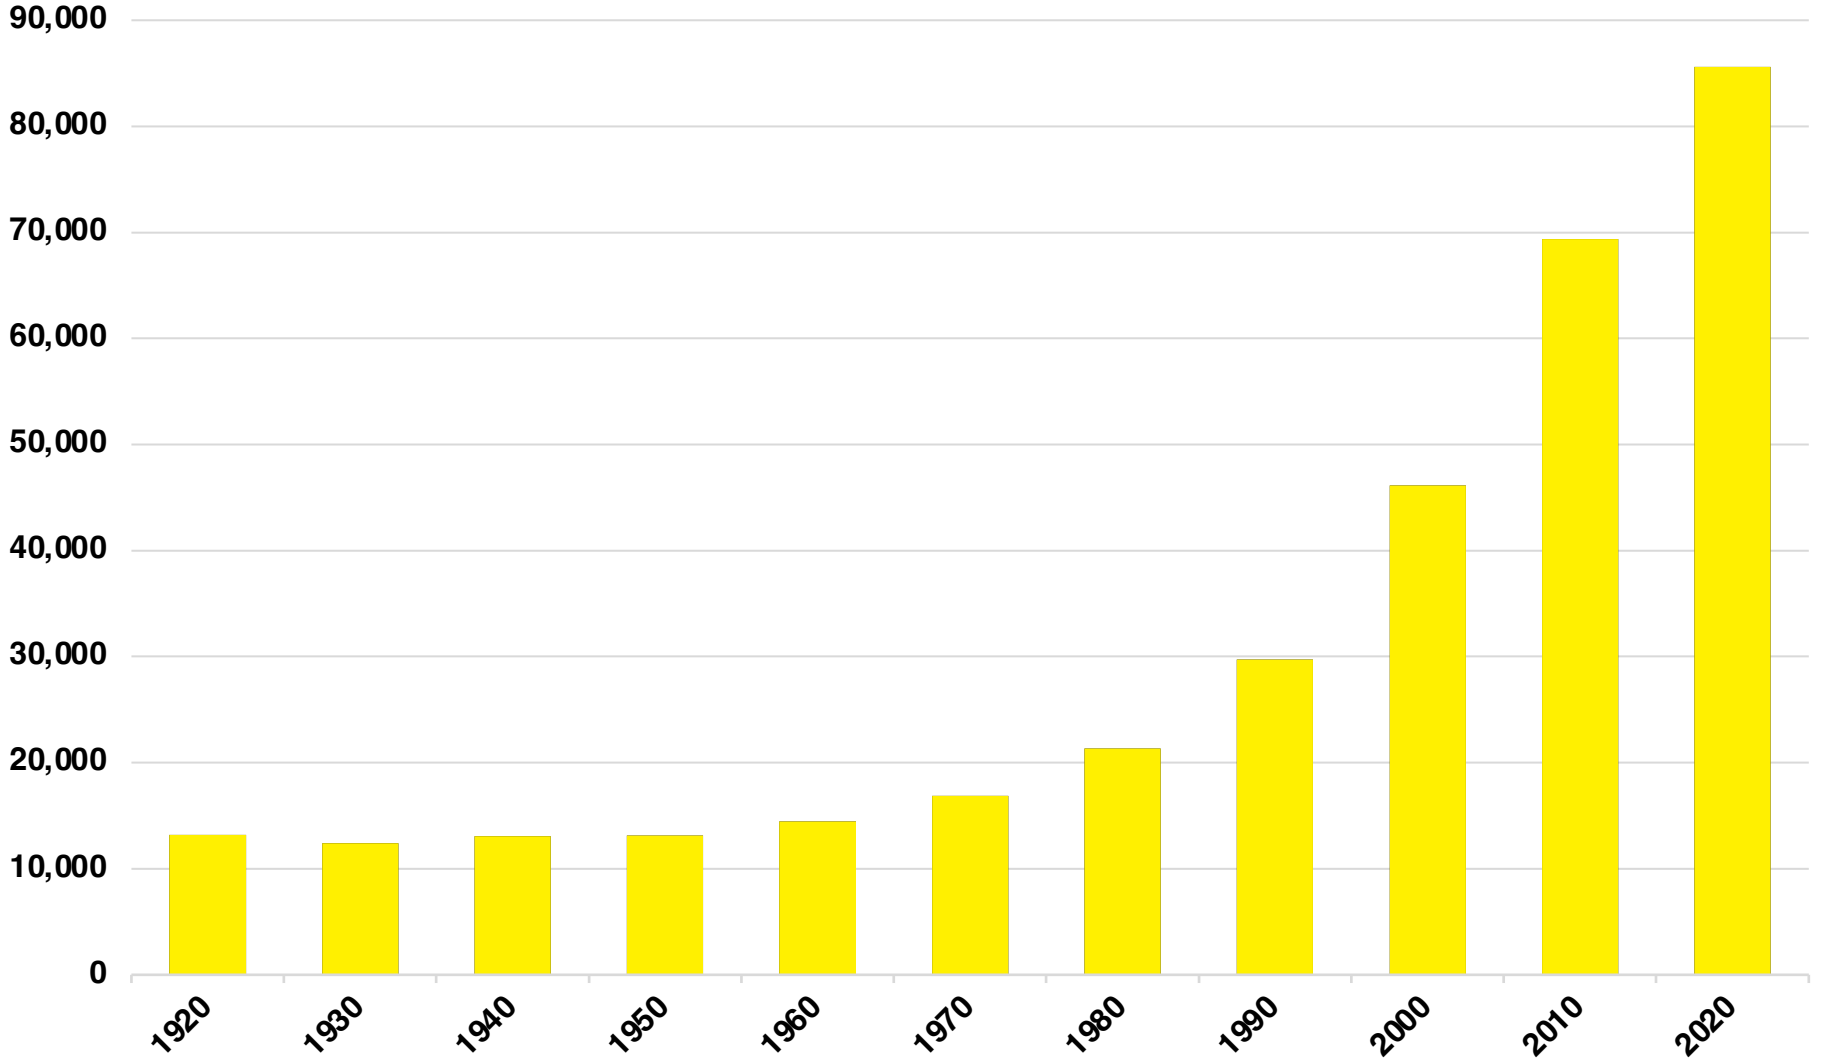

# BARROW COUNTY

## EMPLOYMENT SNAPSHOT

- 43,111 RESIDENTS CURRENTLY EMPLOYED.
- 2022 UNEMPLOYMENT RATE: 2.5%
- NOV 2023 UNEMPLOYMENT RATE: 2.6%

**Employment Trends**

**Industry Mix**

**Unemployment Rate Trends**

## HISTORICAL POPULATION

Source: US Census