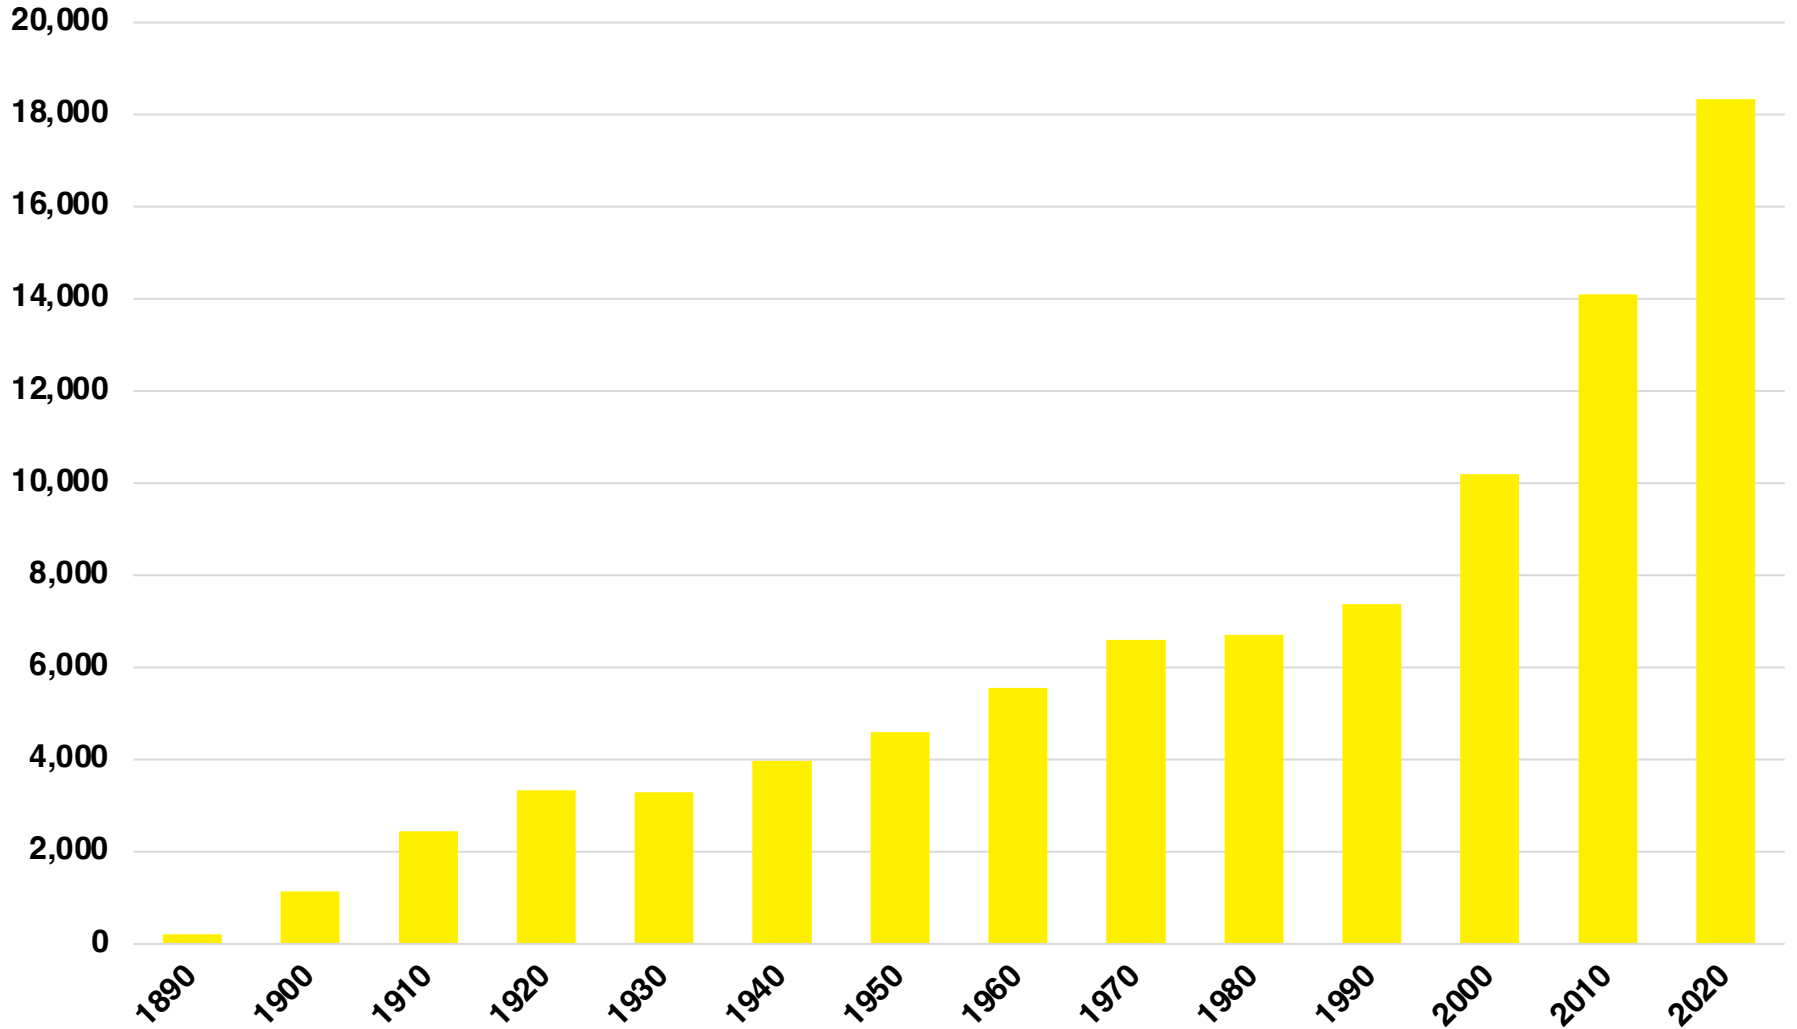

# BARROW COUNTY

## 2022 POPULATION BY AGE

Source: GA Dept of Public Health

## HISTORICAL POPULATOIN

Source: US Census