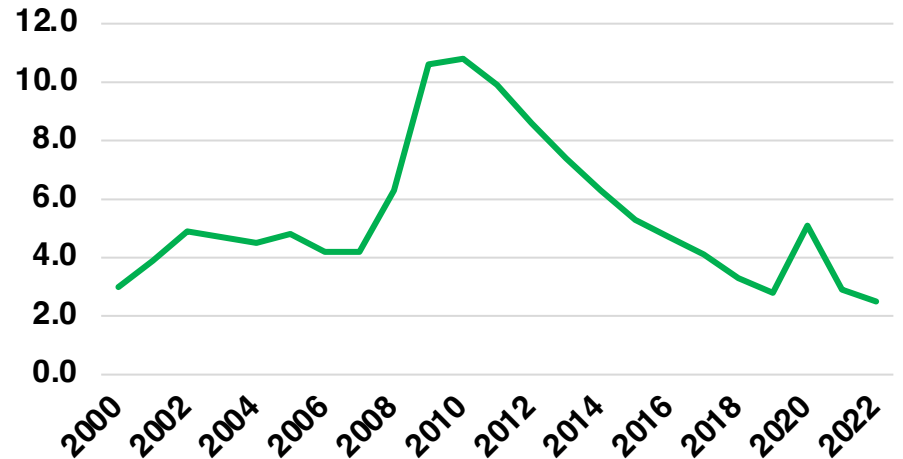

## EMPLOYMENT SNAPSHOT

- 43,111 RESIDENTS CURRENTLY EMPLOYED.
- 2022 UNEMPLOYMENT RATE: 2.5%
- NOV 2023 UNEMPLOYMENT RATE: 2.6%

**Employment Trends**

**Industry Mix**

**Unemployment Rate Trends**