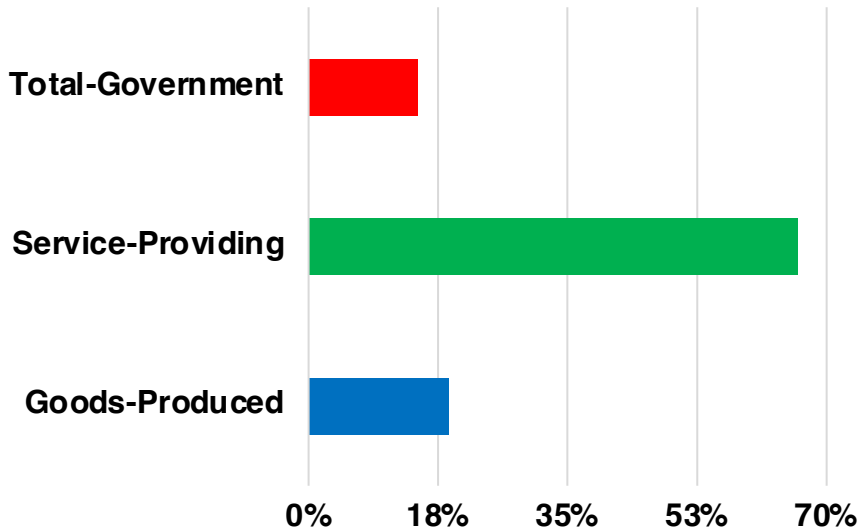

# BARROW COUNTY

## EMPLOYMENT SNAPSHOT

- 43,111 RESIDENTS CURRENTLY EMPLOYED.
- 2022 UNEMPLOYMENT RATE: 2.5%
- NOV 2023 UNEMPLOYMENT RATE: 2.6%

**Employment Trends**

**Industry Mix**

**Unemployment Rate Trends**