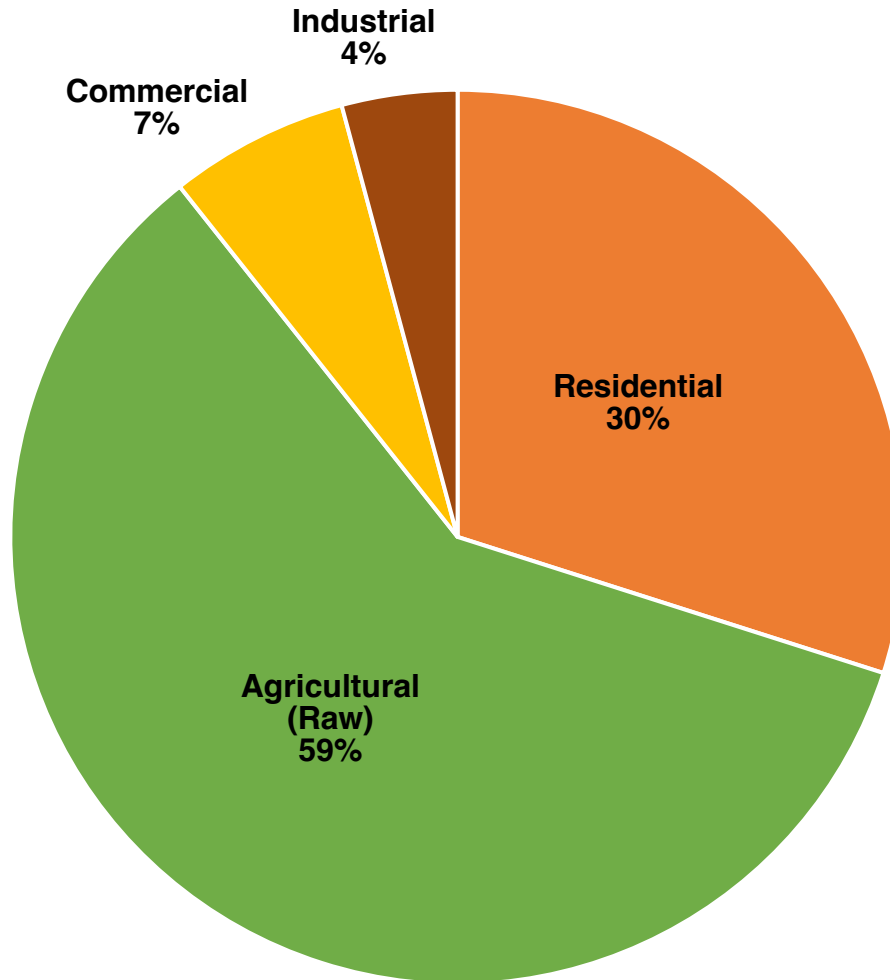

## TOTAL BUILDING PERMITS

# BARROW COUNTY

ZONED ACREAGE

2022