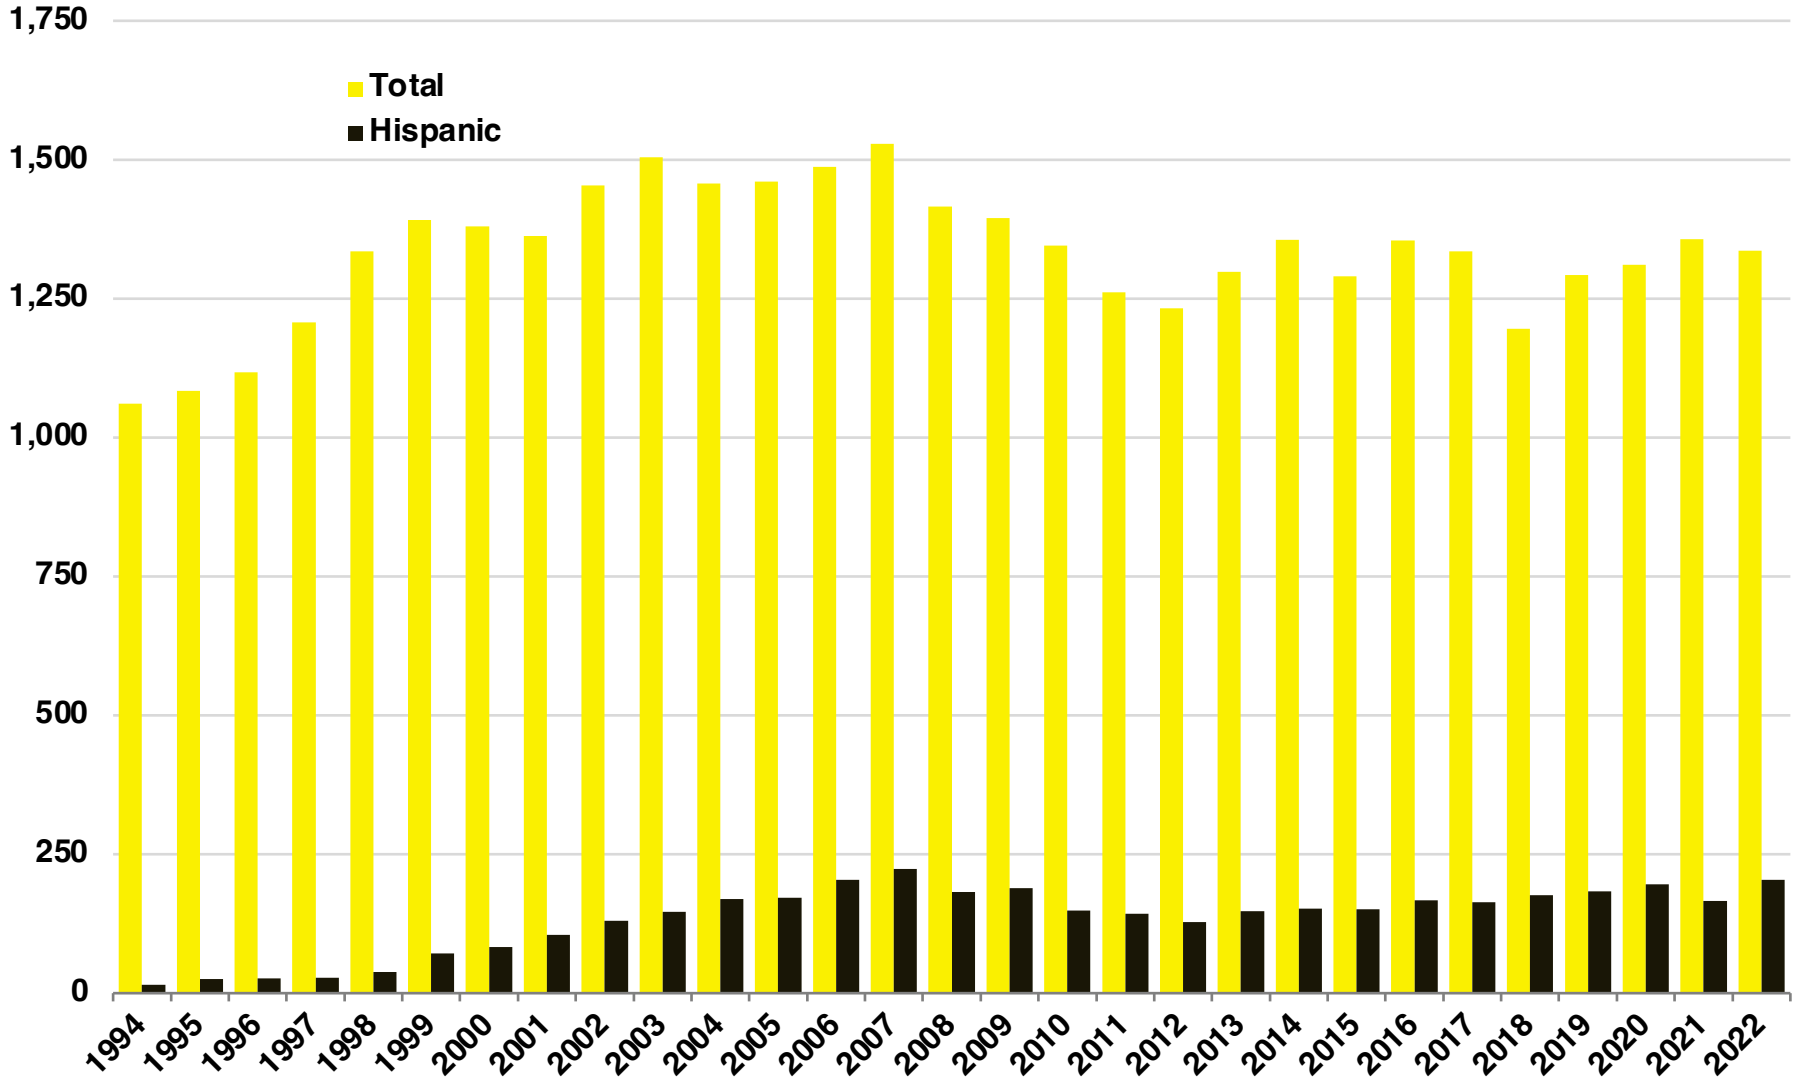

BARTOW COUNTY

TOTAL VS HISPANIC BIRTHS