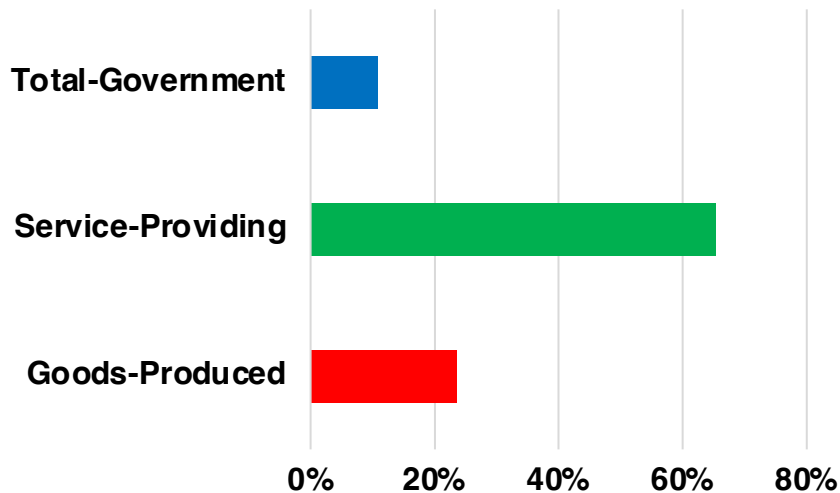

Industry Mix