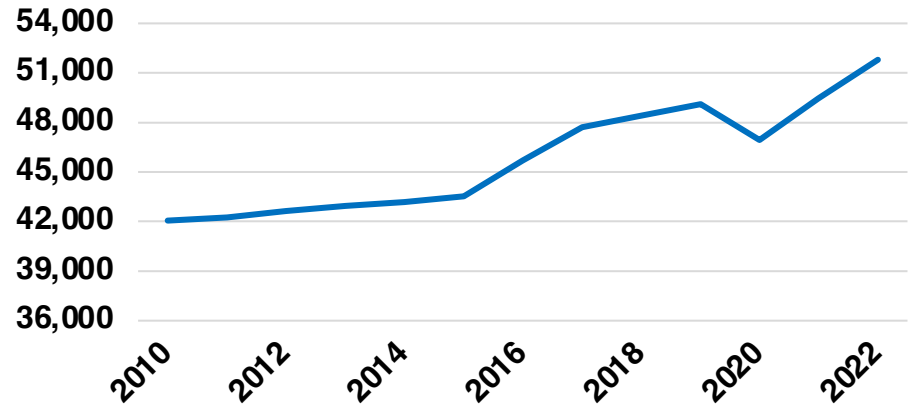

NORTON NATIVE INTELLIGENCE | WWW.NORTONINTELLIGENCE.COM
434 GREEN STREET | GAINESVILLE, GA 30501 | (770) 532-0022

BARTOW

BARTOW COUNTY

EMPLOYMENT SNAPSHOT

- 51,798 RESIDENTS CURRENTLY EMPLOYED.
- 2022 UNEMPLOYMENT RATE: 2.9%
- DEC 2022 UNEMPLOYMENT RATE: 2.9%

Employment Trends

Industry Mix

Unemployment Rate Trends

BARTOW COUNTY

HISTORICAL POPULATION

Source: US Census

BARTOW COUNTY

2022 POPULATION BY AGE