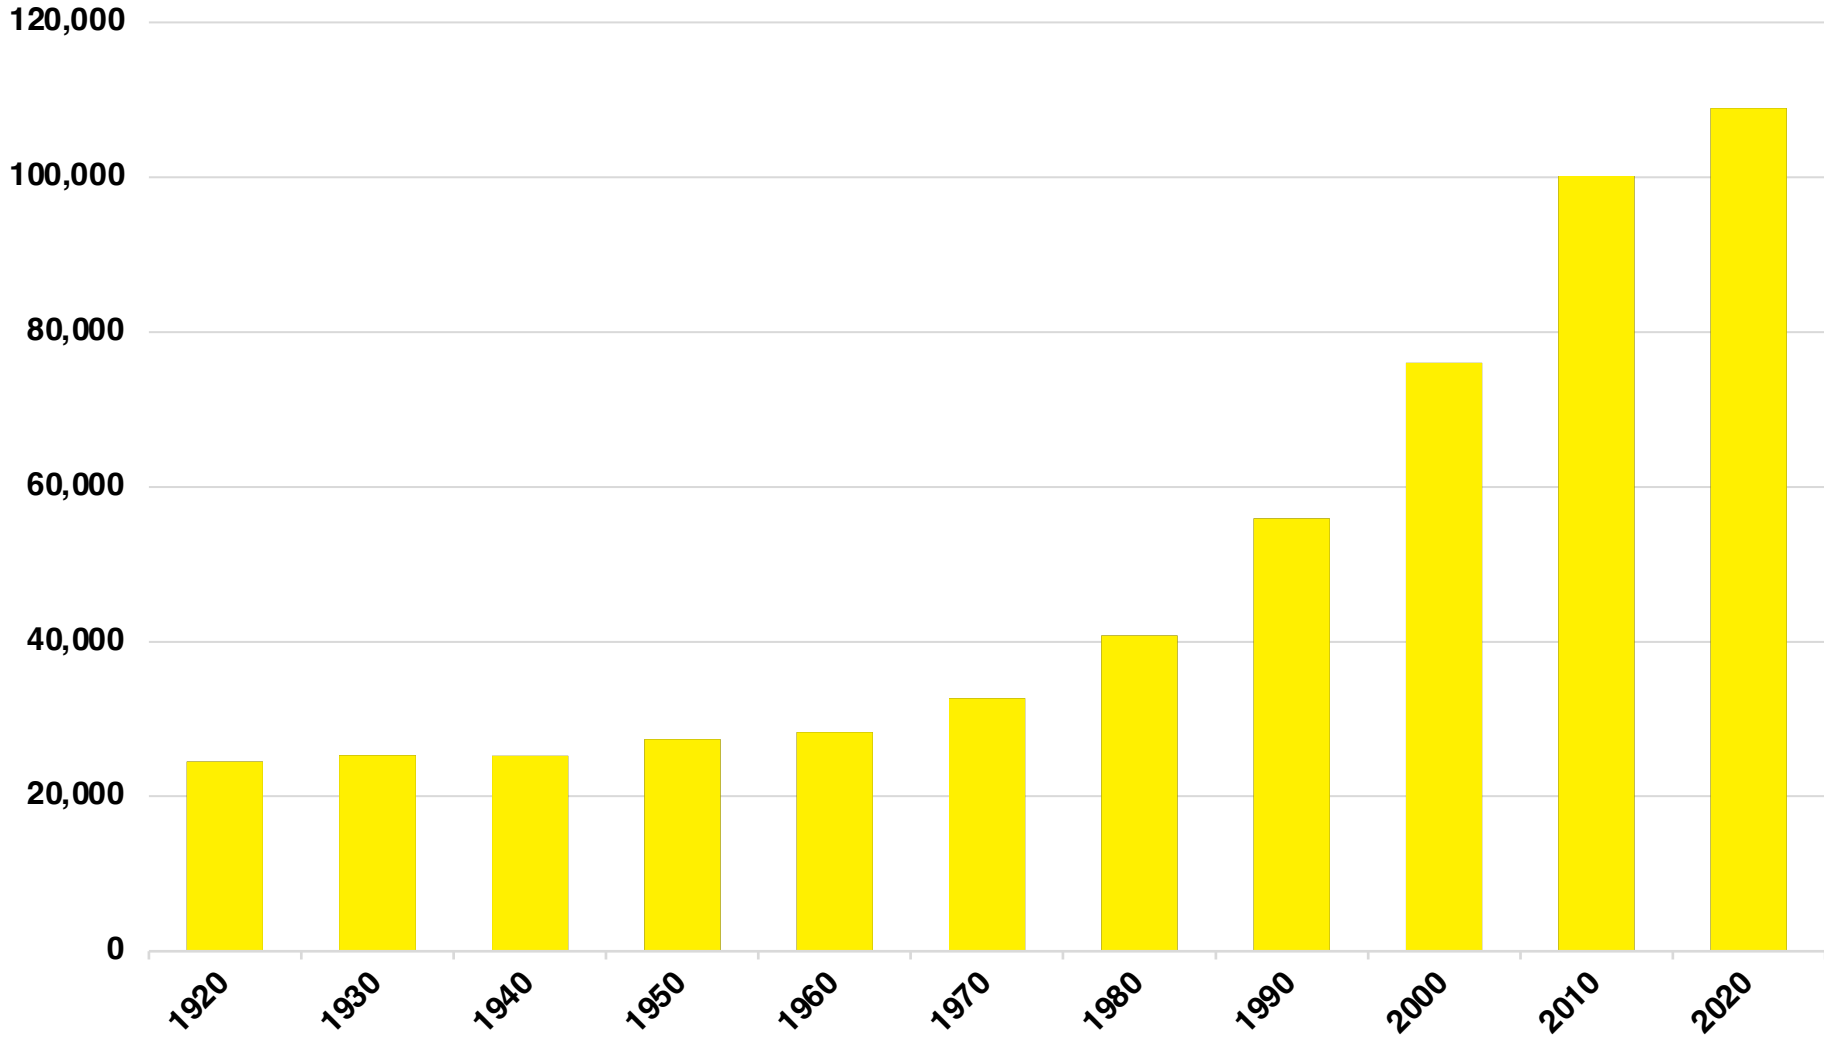

NORTON NATIVE INTELLIGENCE | WWW.NORTONINTELLIGENCE.COM
434 GREEN STREET | GAINESVILLE, GA 30501 | (770) 532-0022

BARTOW

BARTOW COUNTY

EMPLOYMENT SNAPSHOT

- 51,798 RESIDENTS CURRENTLY EMPLOYED.
- 2022 UNEMPLOYMENT RATE: 2.9%
- DEC 2022 UNEMPLOYMENT RATE: 2.9%

Employment Trends

Industry Mix

Unemployment Rate Trends

BARTOW COUNTY

HISTORICAL POPULATION

Source: US Census

BARTOW COUNTY

2022 POPULATION BY AGE