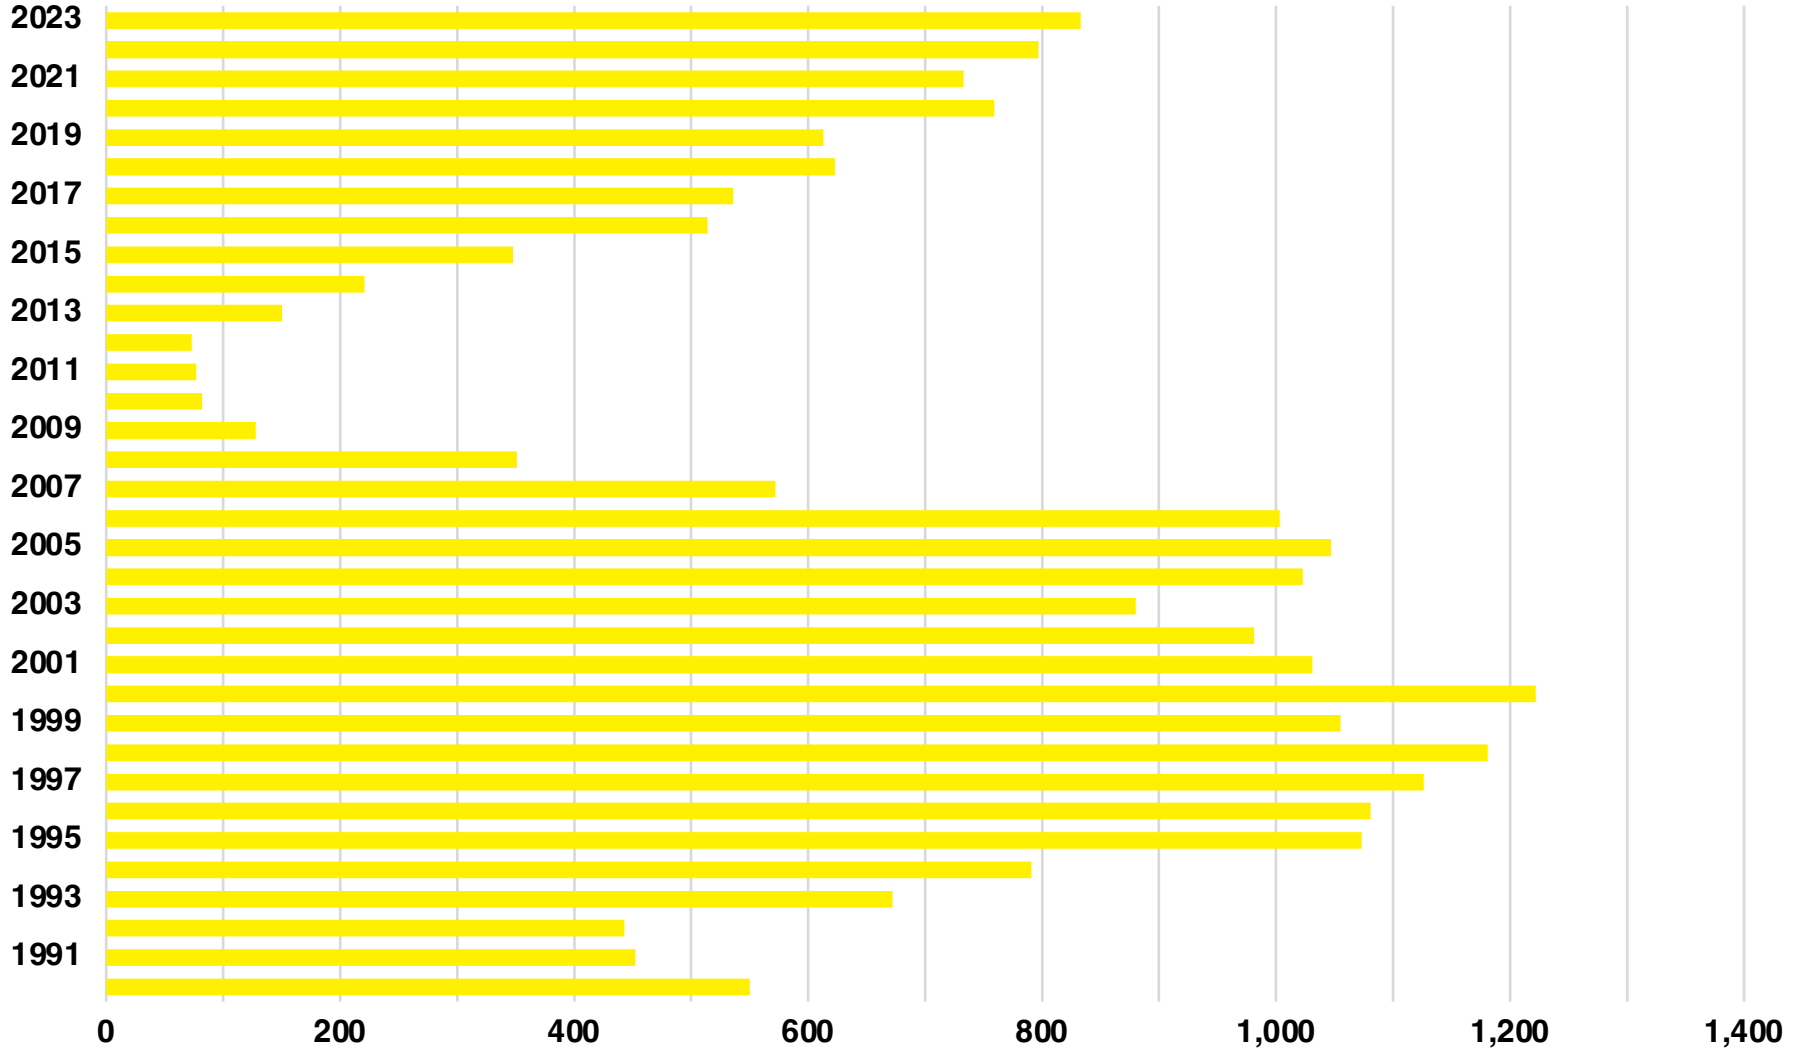

BARTOW COUNTY

SINGLE FAMILY BUILDING PERMITS