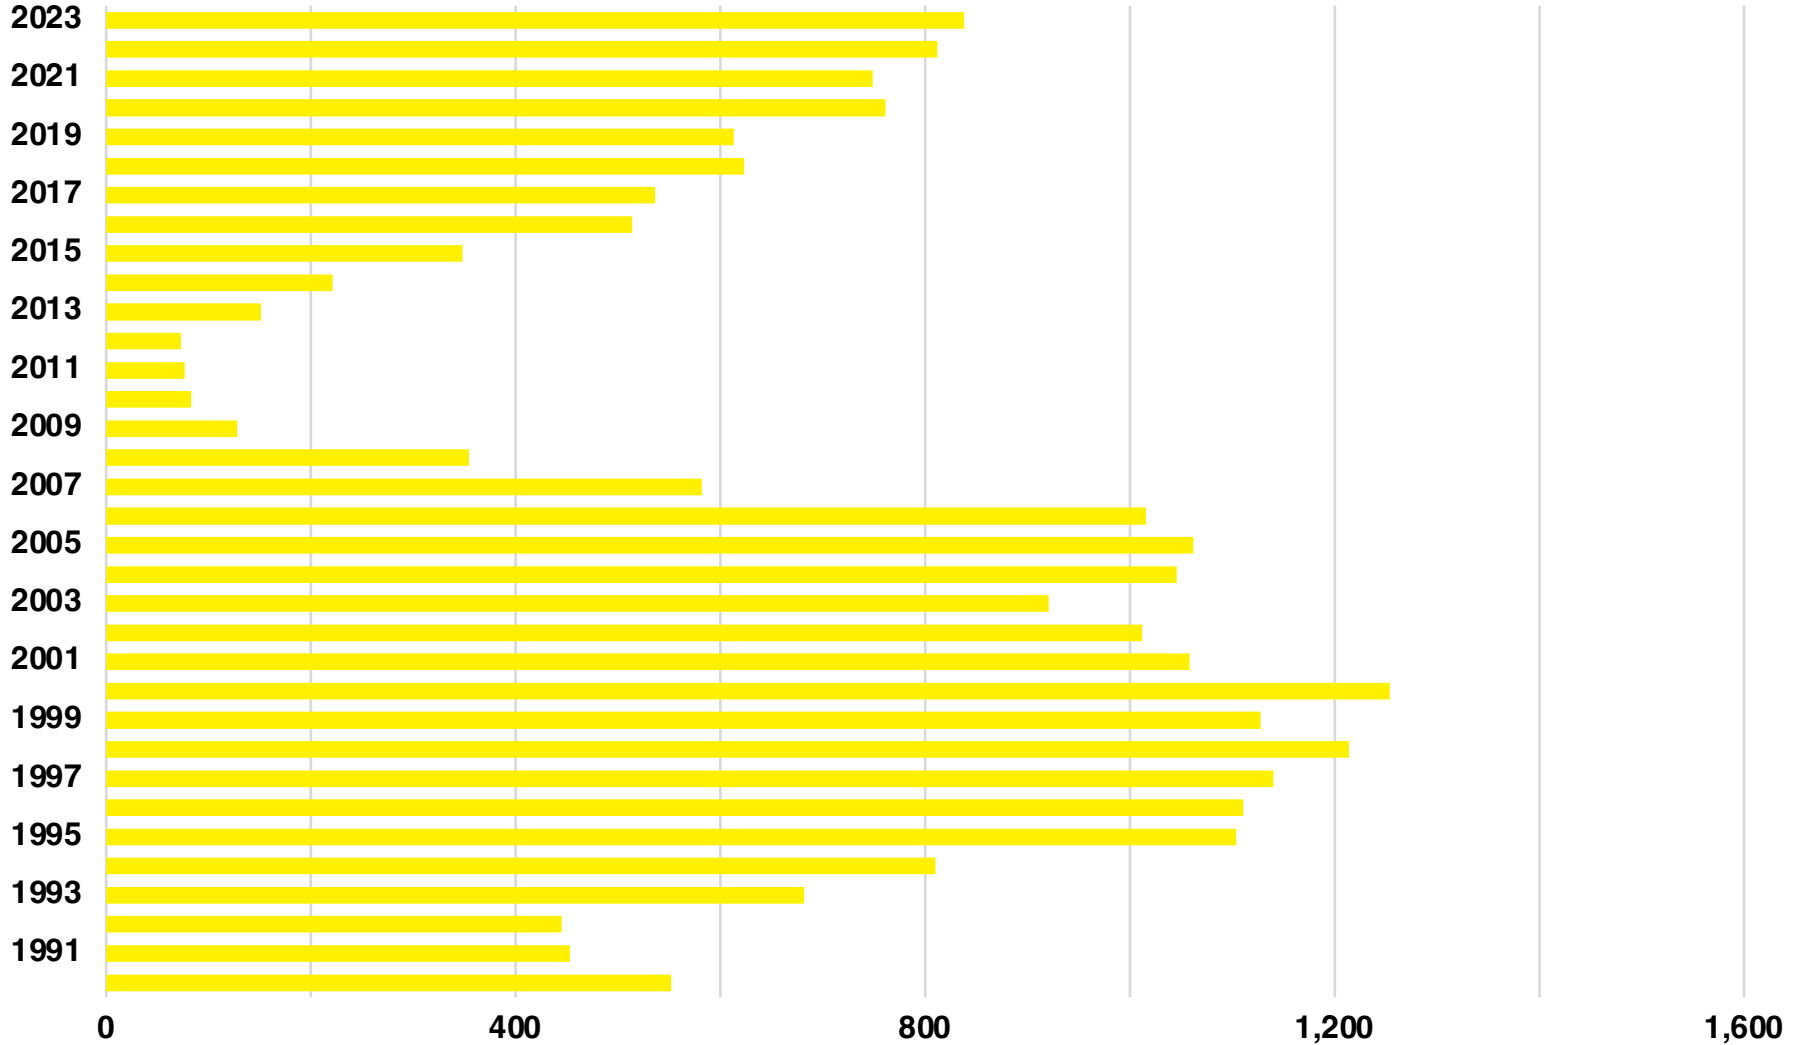

SINGLE FAMILY BUILDING PERMITS

Source: US Census

BARTOW COUNTY

MULTI FAMILY BUILDING PERMITS

BARTOW COUNTY

TOTAL BUILDING PERMITS

BARTOW COUNTY

ZONED ACREAGE