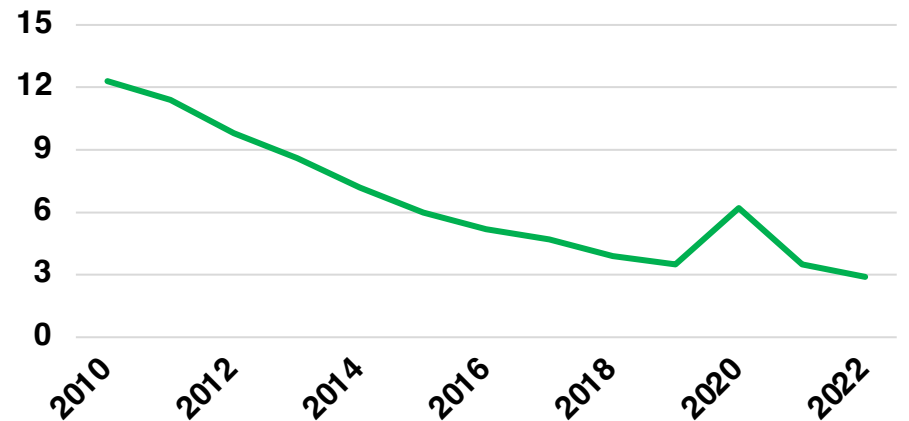

NORTON NATIVE INTELLIGENCE | WWW.NORTONINTELLIGENCE.COM
434 GREEN STREET | GAINESVILLE, GA 30501 | (770) 532-0022

BARTOW

BARTOW COUNTY

EMPLOYMENT SNAPSHOT

- 51,798 RESIDENTS CURRENTLY EMPLOYED.
- 2022 UNEMPLOYMENT RATE: 2.9%
- DEC 2022 UNEMPLOYMENT RATE: 2.9%

Employment Trends

Industry Mix

Unemployment Rate Trends

BARTOW COUNTY

HISTORICAL POPULATION

Source: US Census

BARTOW COUNTY

2022 POPULATION BY AGE