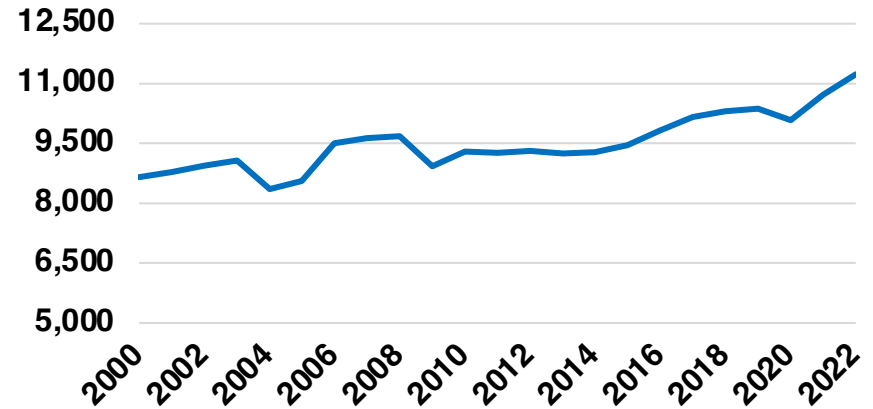

NORTON NATIVE INTELLIGENCE | WWW.NORTONINTELLIGENCE.COM
434 GREEN STREET | GAINESVILLE, GA 30501 | (770) 532-0022

BUTTS

BUTTS COUNTY

EMPLOYMENT SNAPSHOT

- 11,231 RESIDENTS CURRENTLY EMPLOYED.
- 2022 UNEMPLOYMENT RATE: 2.8%
- NOV 2023 UNEMPLOYMENT RATE: 2.7%

Employment Trends

Industry Mix

Unemployment Trends

BUTTS COUNTY

HISTORICAL POPULATION

Source: US Census

BUTTS COUNTY

2022 POPULATION BY AGE