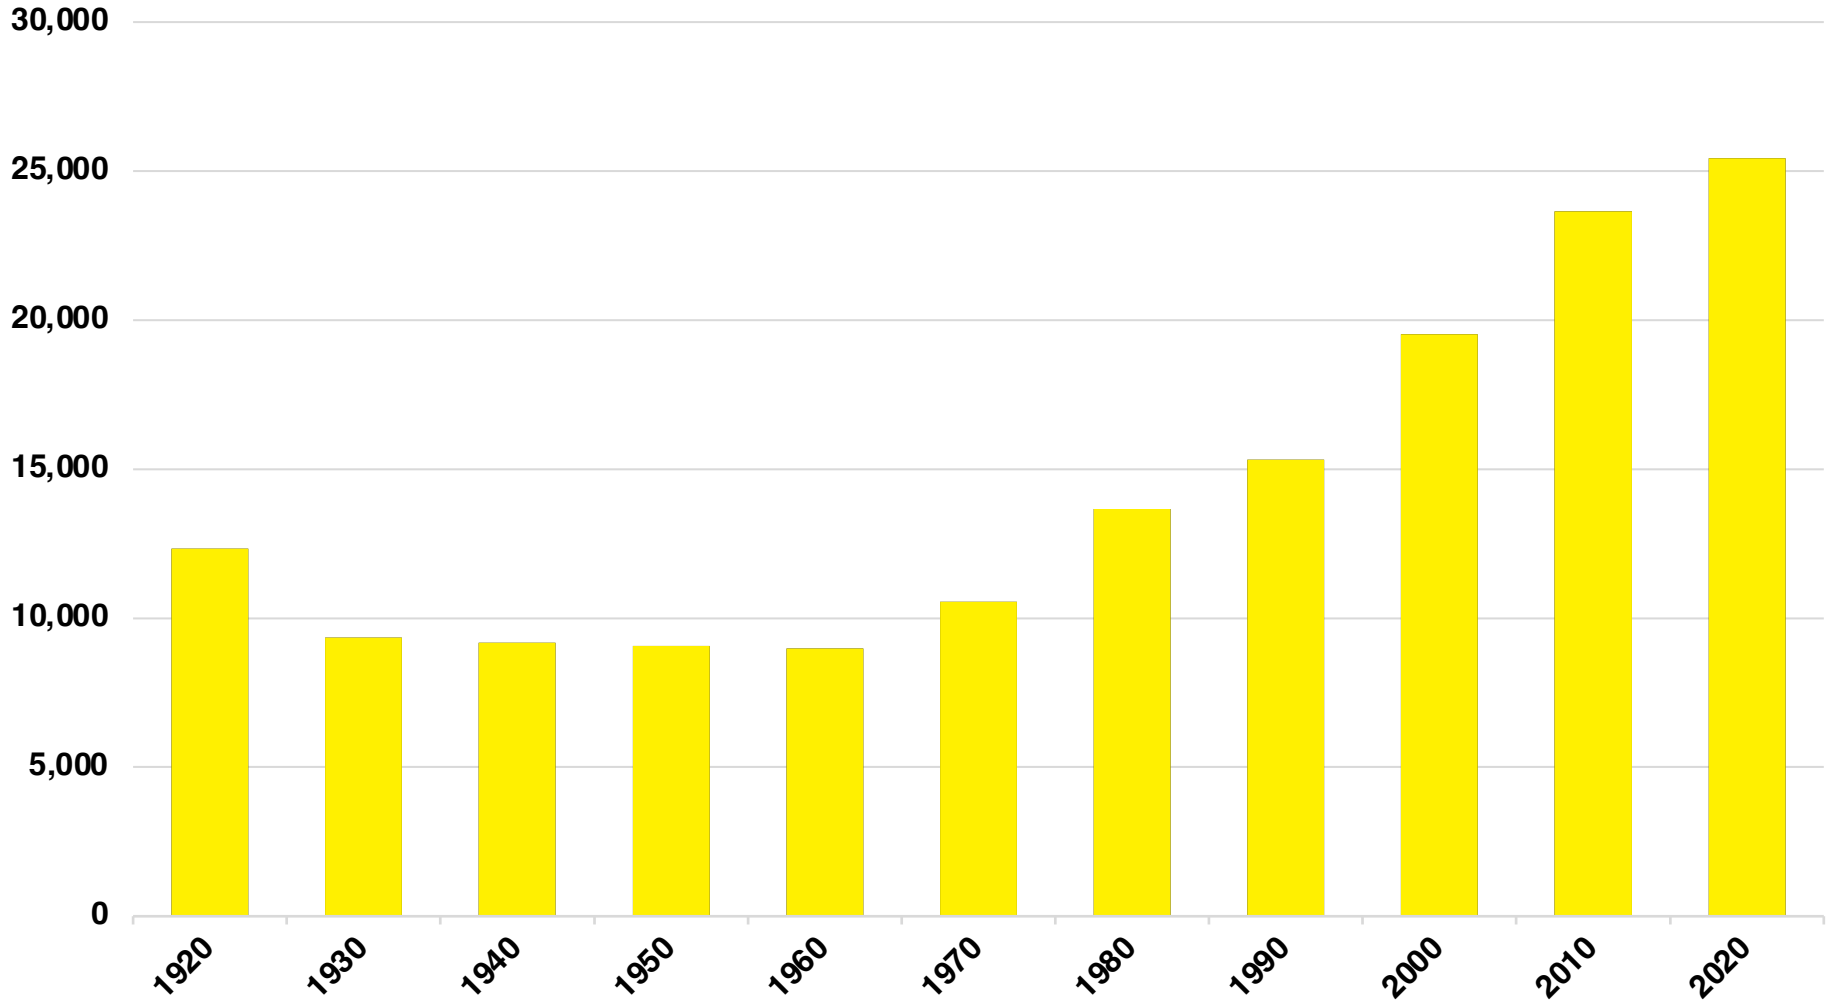

NORTON NATIVE INTELLIGENCE | WWW.NORTONINTELLIGENCE.COM
434 GREEN STREET | GAINESVILLE, GA 30501 | (770) 532-0022

BUTTS

BUTTS COUNTY

EMPLOYMENT SNAPSHOT

- 11,231 RESIDENTS CURRENTLY EMPLOYED.
- 2022 UNEMPLOYMENT RATE: 2.8%
- NOV 2023 UNEMPLOYMENT RATE: 2.7%

Employment Trends

Industry Mix

Unemployment Trends

BUTTS COUNTY

HISTORICAL POPULATION

Source: US Census

BUTTS COUNTY

2022 POPULATION BY AGE