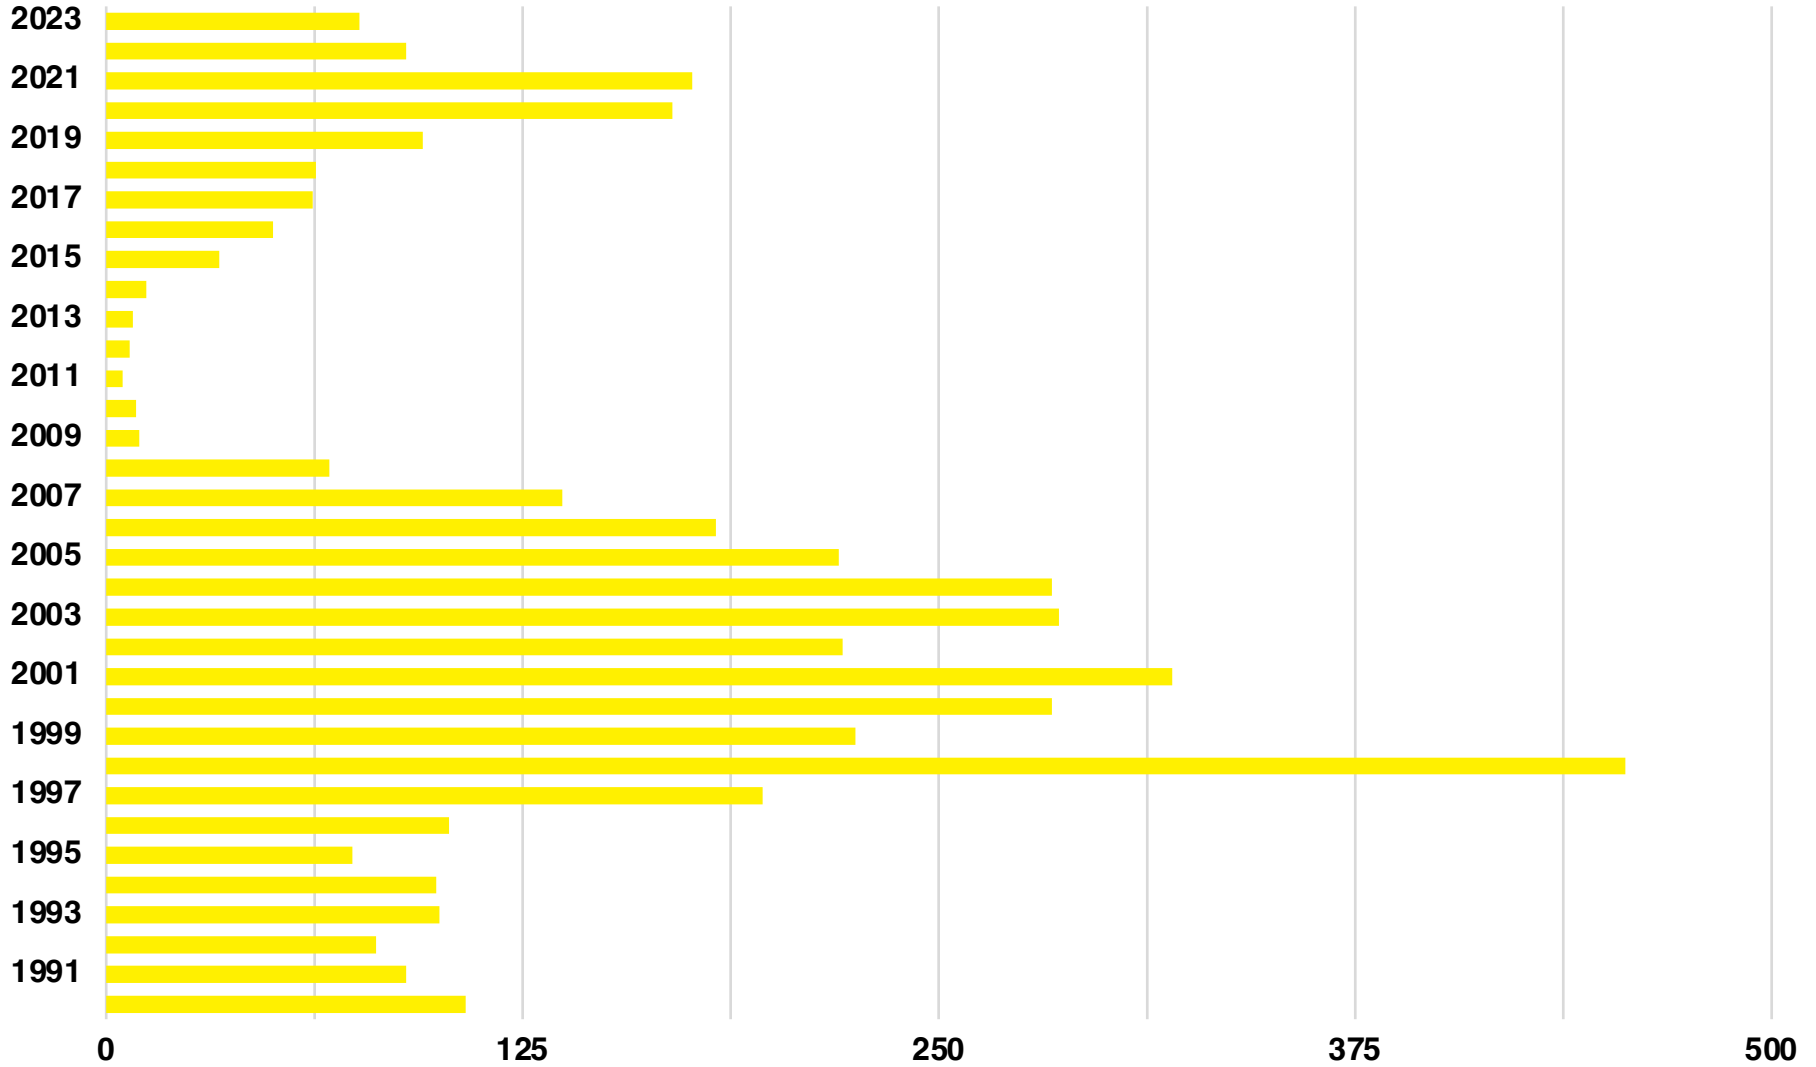

SINGLE FAMILY BUILDING PERMITS

BUTTS COUNTY

MULTI FAMILY BUILDING PERMITS

BUTTS COUNTY

TOTAL BUILDING PERMITS

BUTTS COUNTY

ZONED ACREAGE

2022