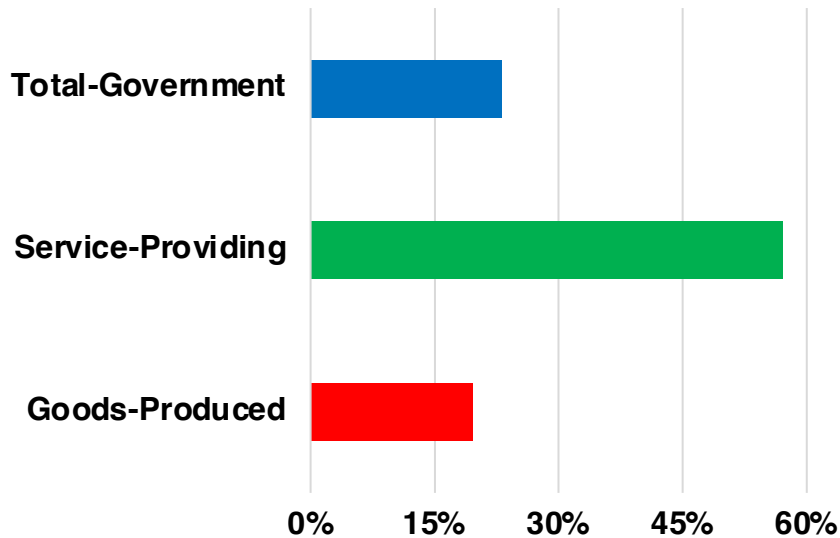

NORTON NATIVE INTELLIGENCE | WWW.NORTONINTELLIGENCE.COM
434 GREEN STREET | GAINESVILLE, GA 30501 | (770) 532-0022

BUTTS

BUTTS COUNTY

EMPLOYMENT SNAPSHOT

- 11,231 RESIDENTS CURRENTLY EMPLOYED.
- 2022 UNEMPLOYMENT RATE: 2.8%
- NOV 2023 UNEMPLOYMENT RATE: 2.7%

Employment Trends

Industry Mix

Unemployment Trends

BUTTS COUNTY

HISTORICAL POPULATION

Source: US Census

BUTTS COUNTY

2022 POPULATION BY AGE