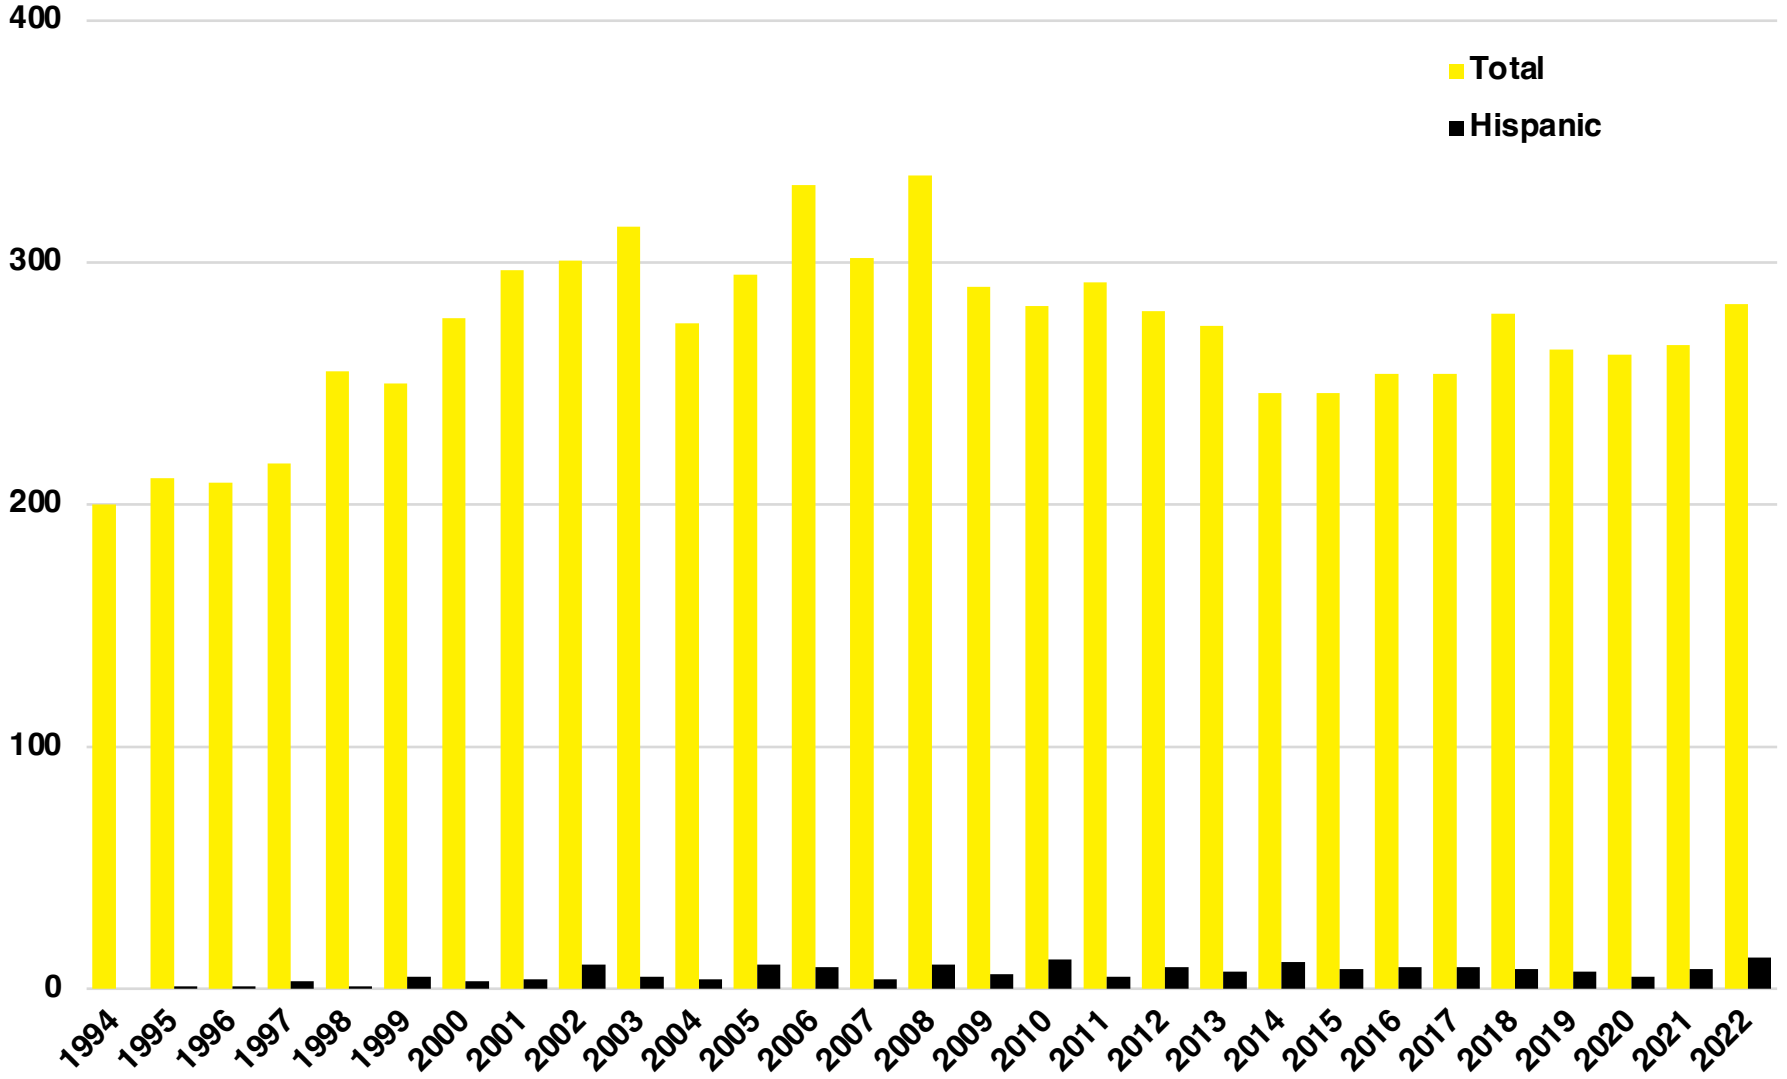

BUTTS COUNTY

TOTAL VS HISPANIC BIRTHS