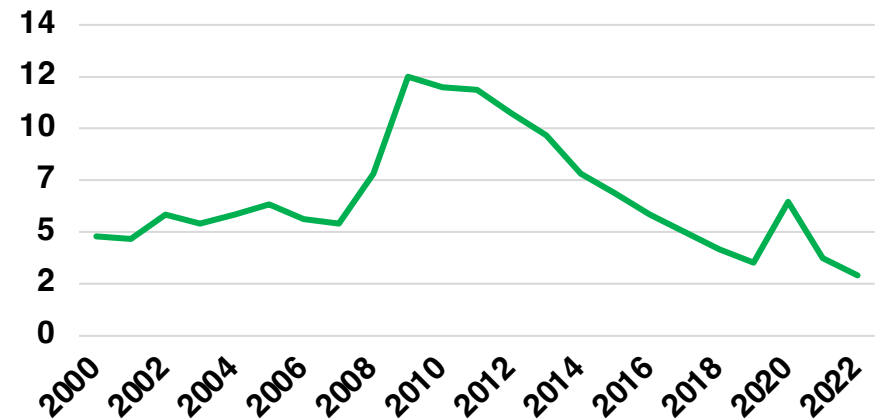

NORTON NATIVE INTELLIGENCE | WWW.NORTONINTELLIGENCE.COM
434 GREEN STREET | GAINESVILLE, GA 30501 | (770) 532-0022

BUTTS

BUTTS COUNTY

EMPLOYMENT SNAPSHOT

- 11,231 RESIDENTS CURRENTLY EMPLOYED.
- 2022 UNEMPLOYMENT RATE: 2.8%
- NOV 2023 UNEMPLOYMENT RATE: 2.7%

Employment Trends

Industry Mix

Unemployment Trends

BUTTS COUNTY

HISTORICAL POPULATION

Source: US Census

BUTTS COUNTY

2022 POPULATION BY AGE