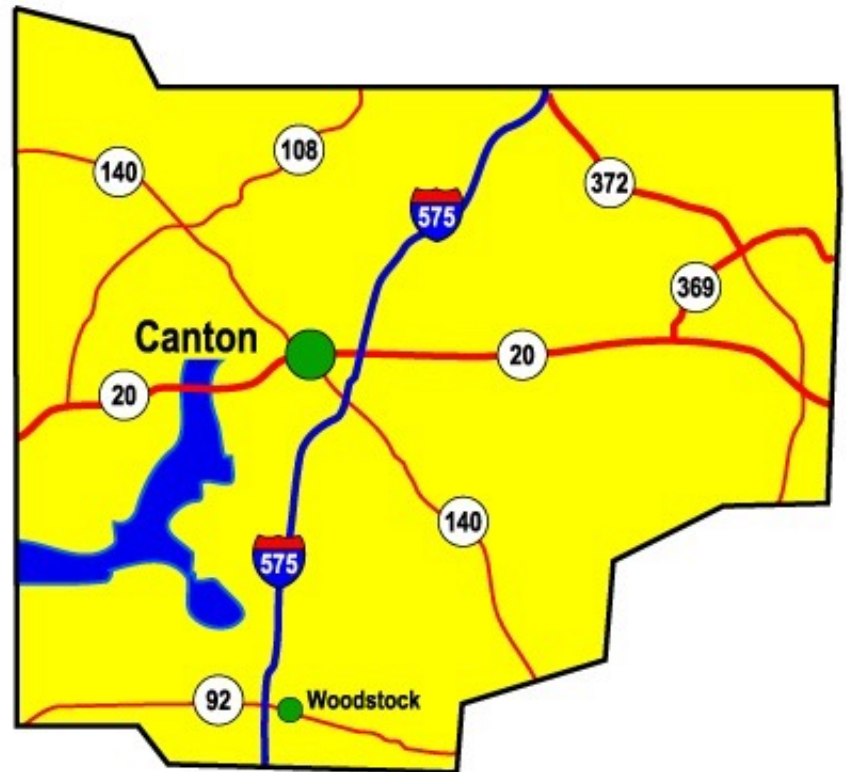

NORTON NATIVE INTELLIGENCE | WWW.NORTONINTELLIGENCE.COM
434 GREEN STREET | GAINESVILLE, GA 30501 | (770) 532-0022

CHEROKEE

CHEROKEE COUNTY

EMPLOYMENT SNAPSHOT

- 142,429 RESIDENTS CURRENTLY EMPLOYED.
- 2022 UNEMPLOYMENT RATE: 2.4%
- NOV 2023 UNEMPLOYMENT RATE: 2.4%