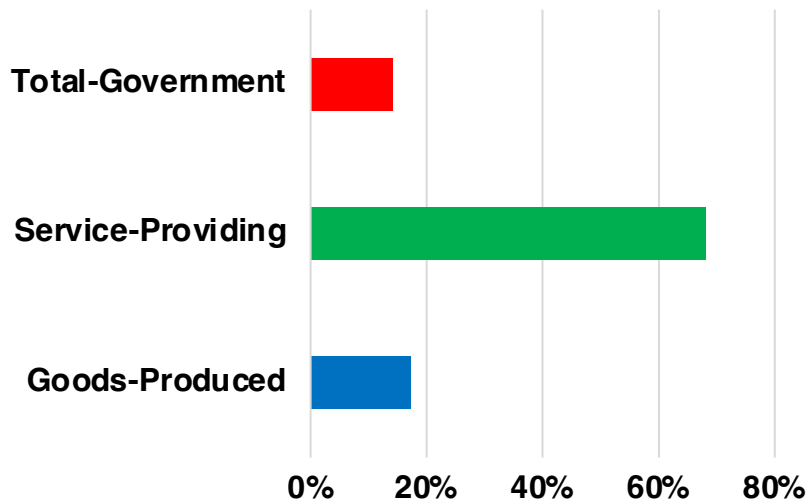

Industry Mix