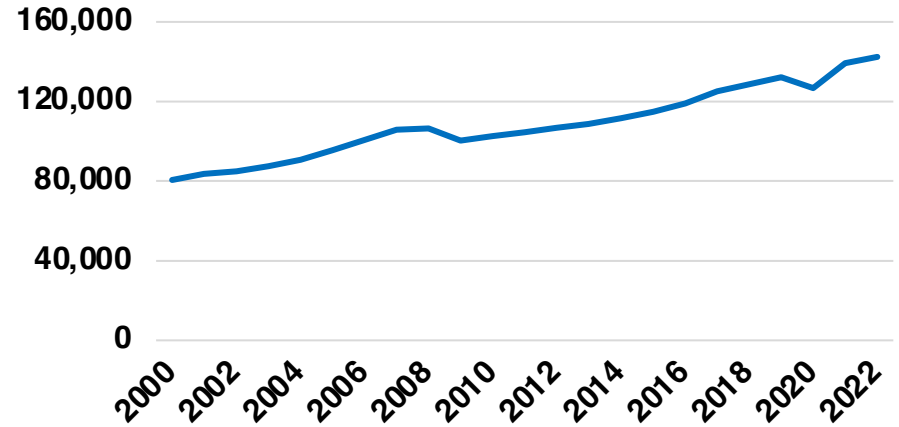

CHEROKEE COUNTY

EMPLOYMENT SNAPSHOT

- 142,429 RESIDENTS CURRENTLY EMPLOYED.
- 2022 UNEMPLOYMENT RATE: 2.4%
- NOV 2023 UNEMPLOYMENT RATE: 2.4%

Employment Trends