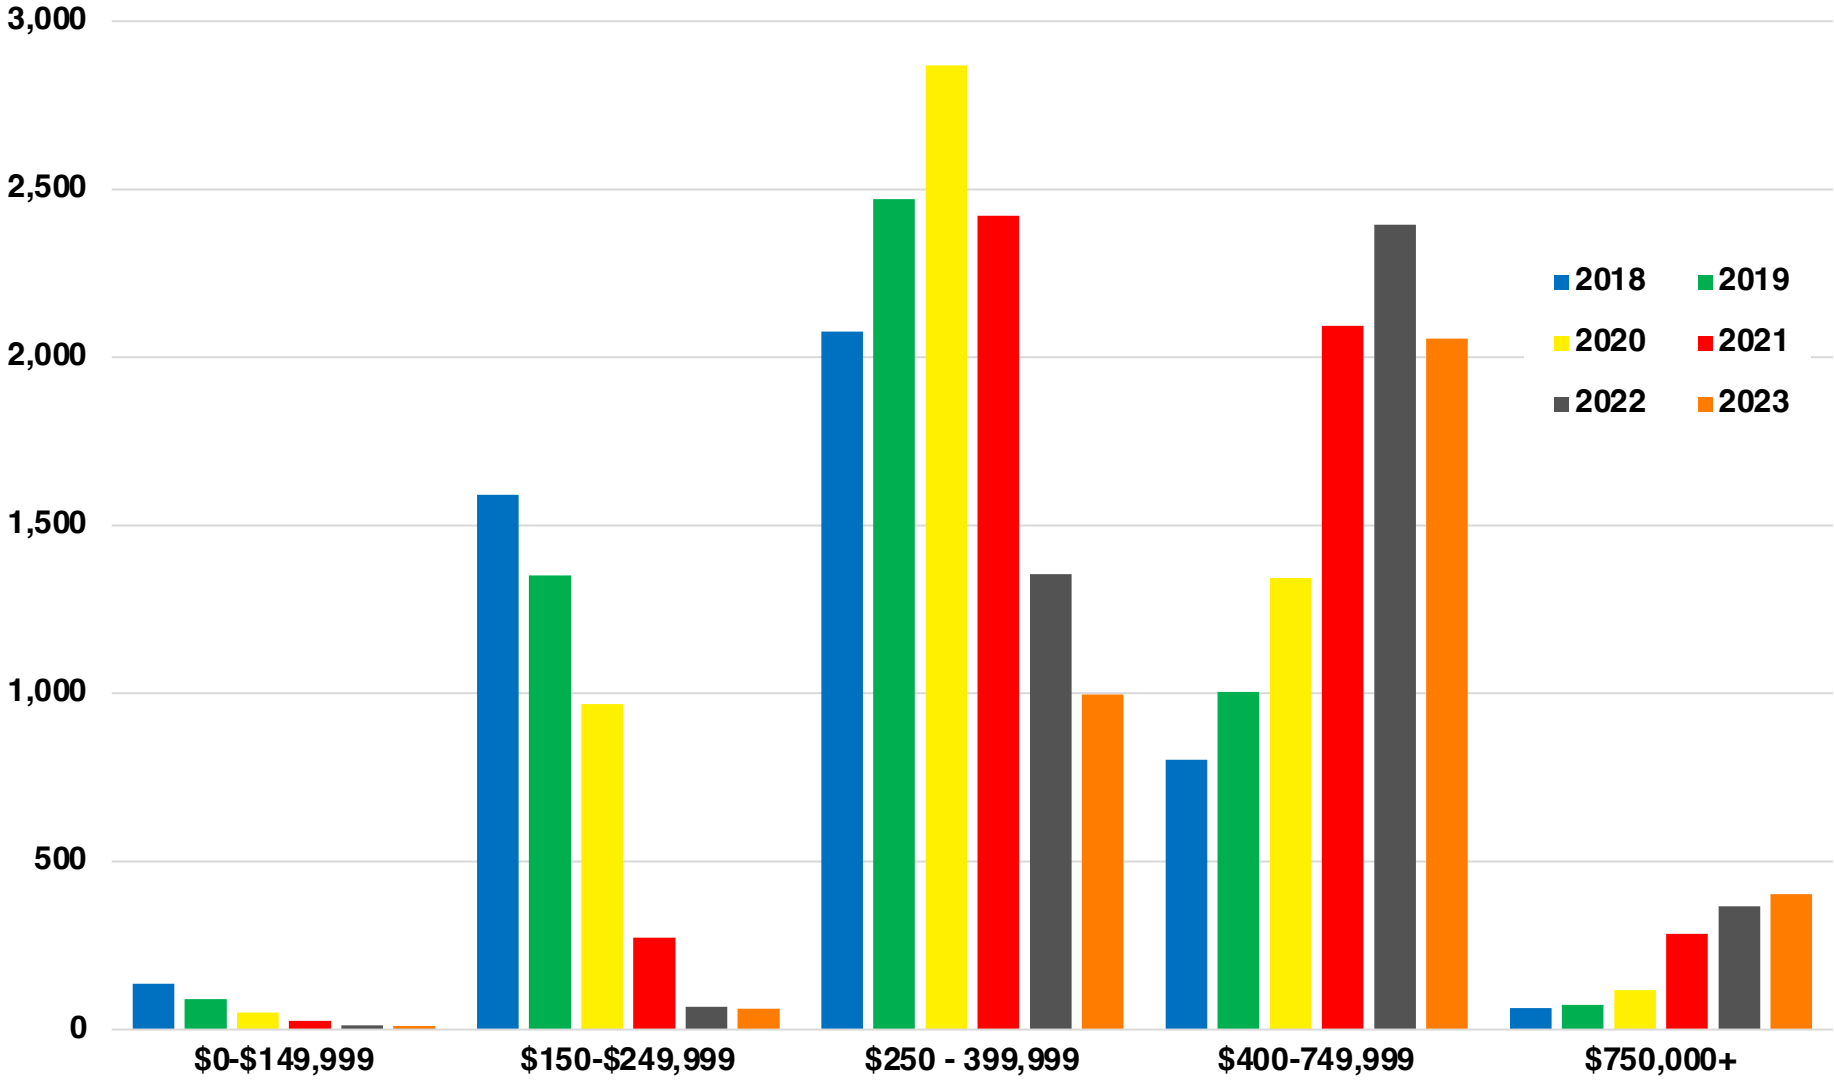

CHEROKEE COUNTY

SINGLE FAMILY HOME SALES