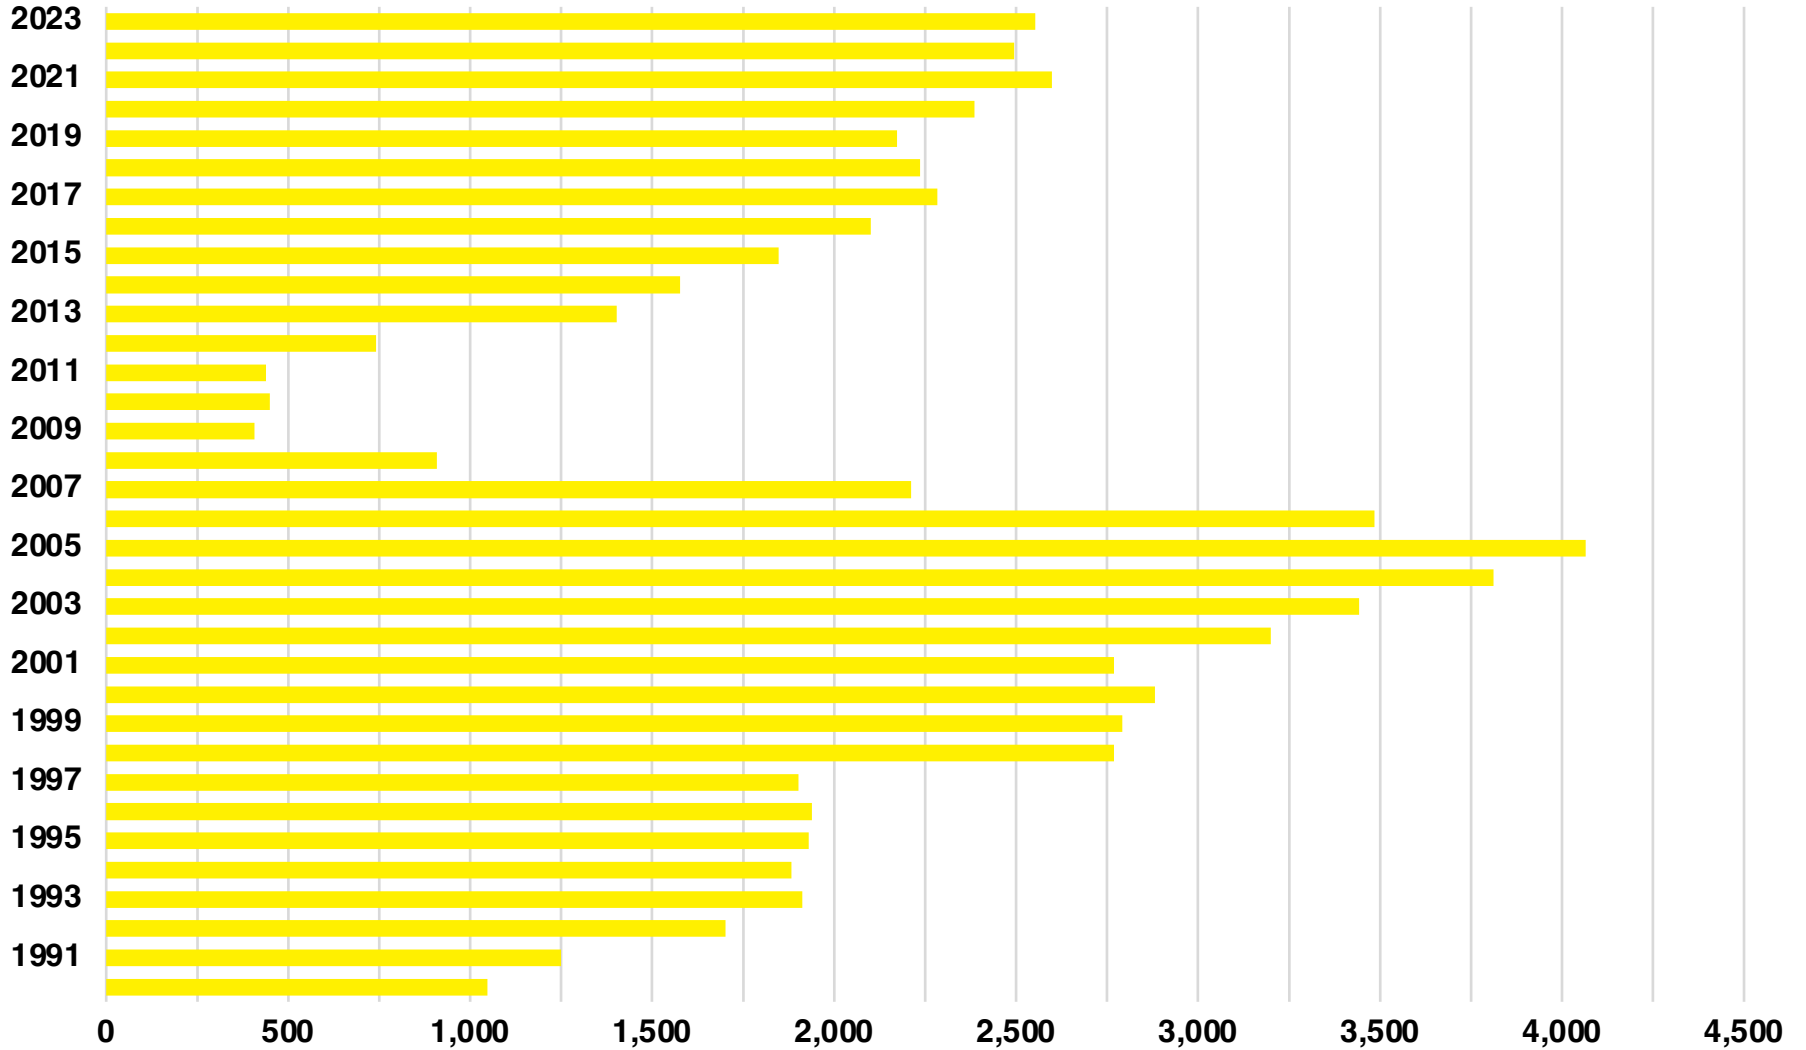

CHEROKEE COUNTY

SINGLE FAMILY BUILDING PERMITS