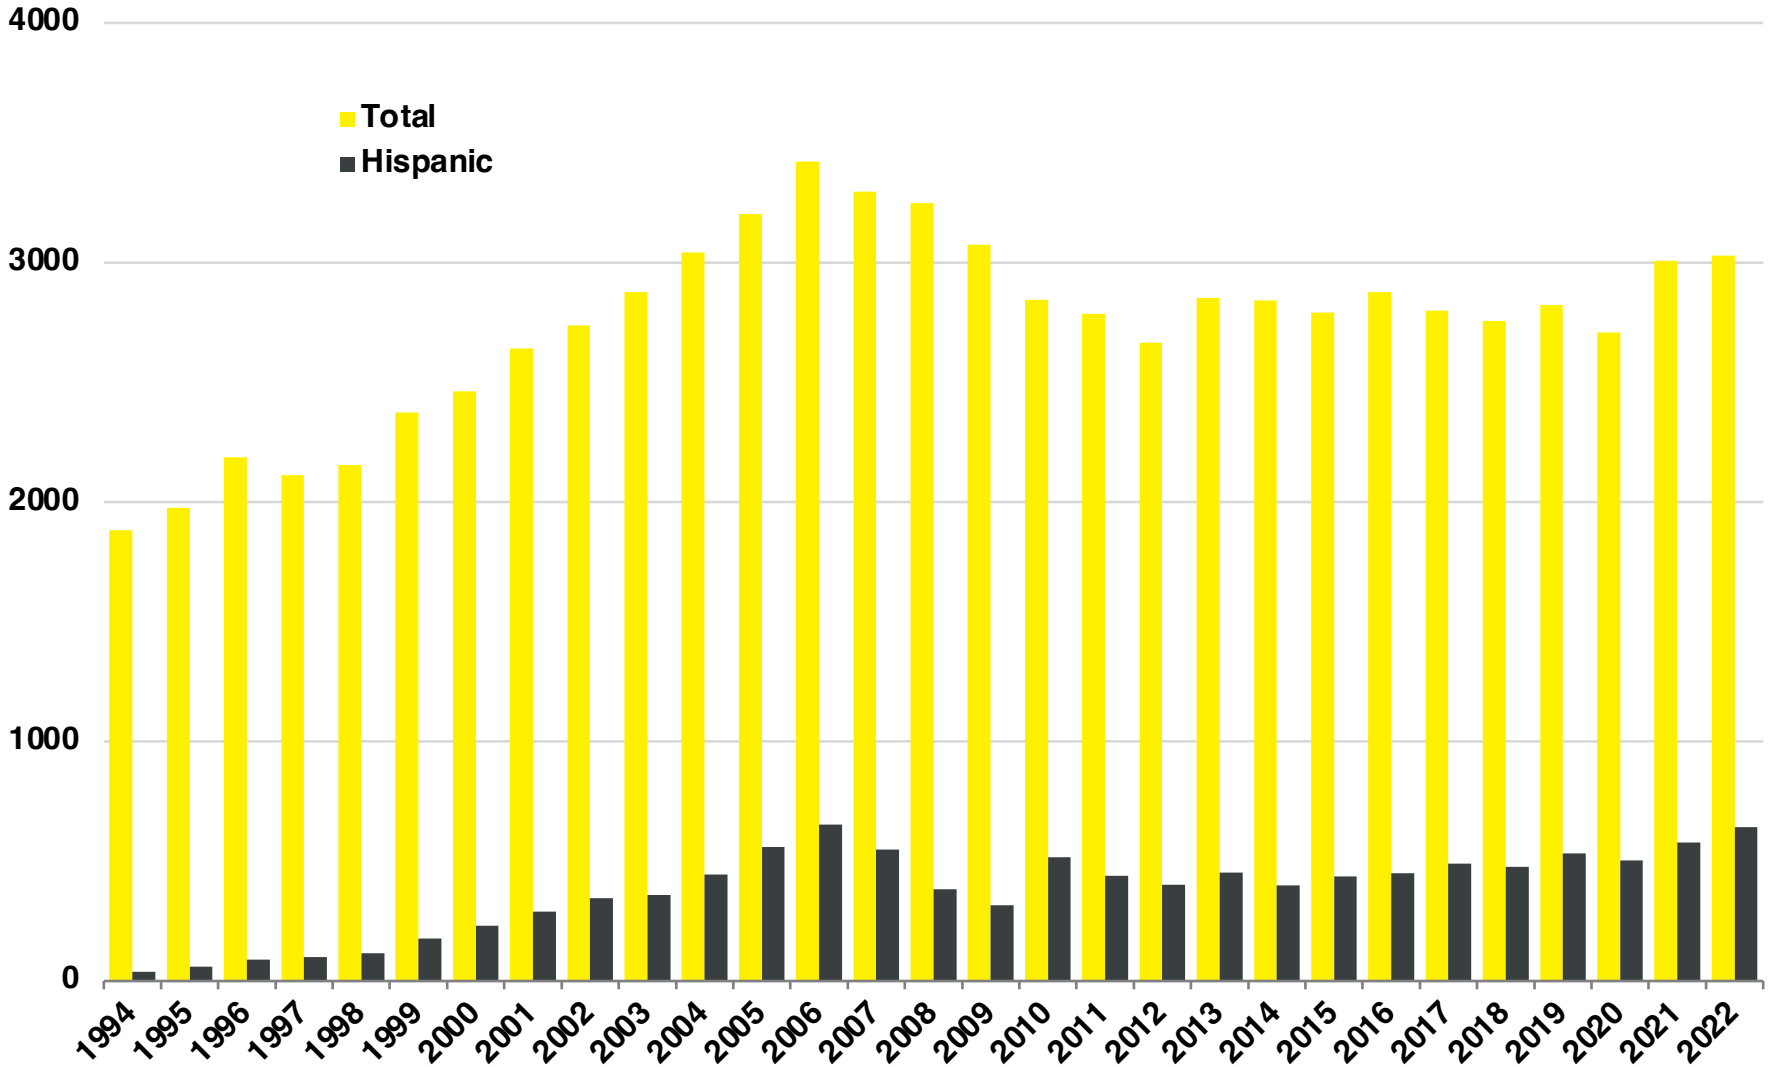

CHEROKEE COUNTY

TOTAL VS HISPANIC BIRTHS

Source: GA Dept of Human Resources