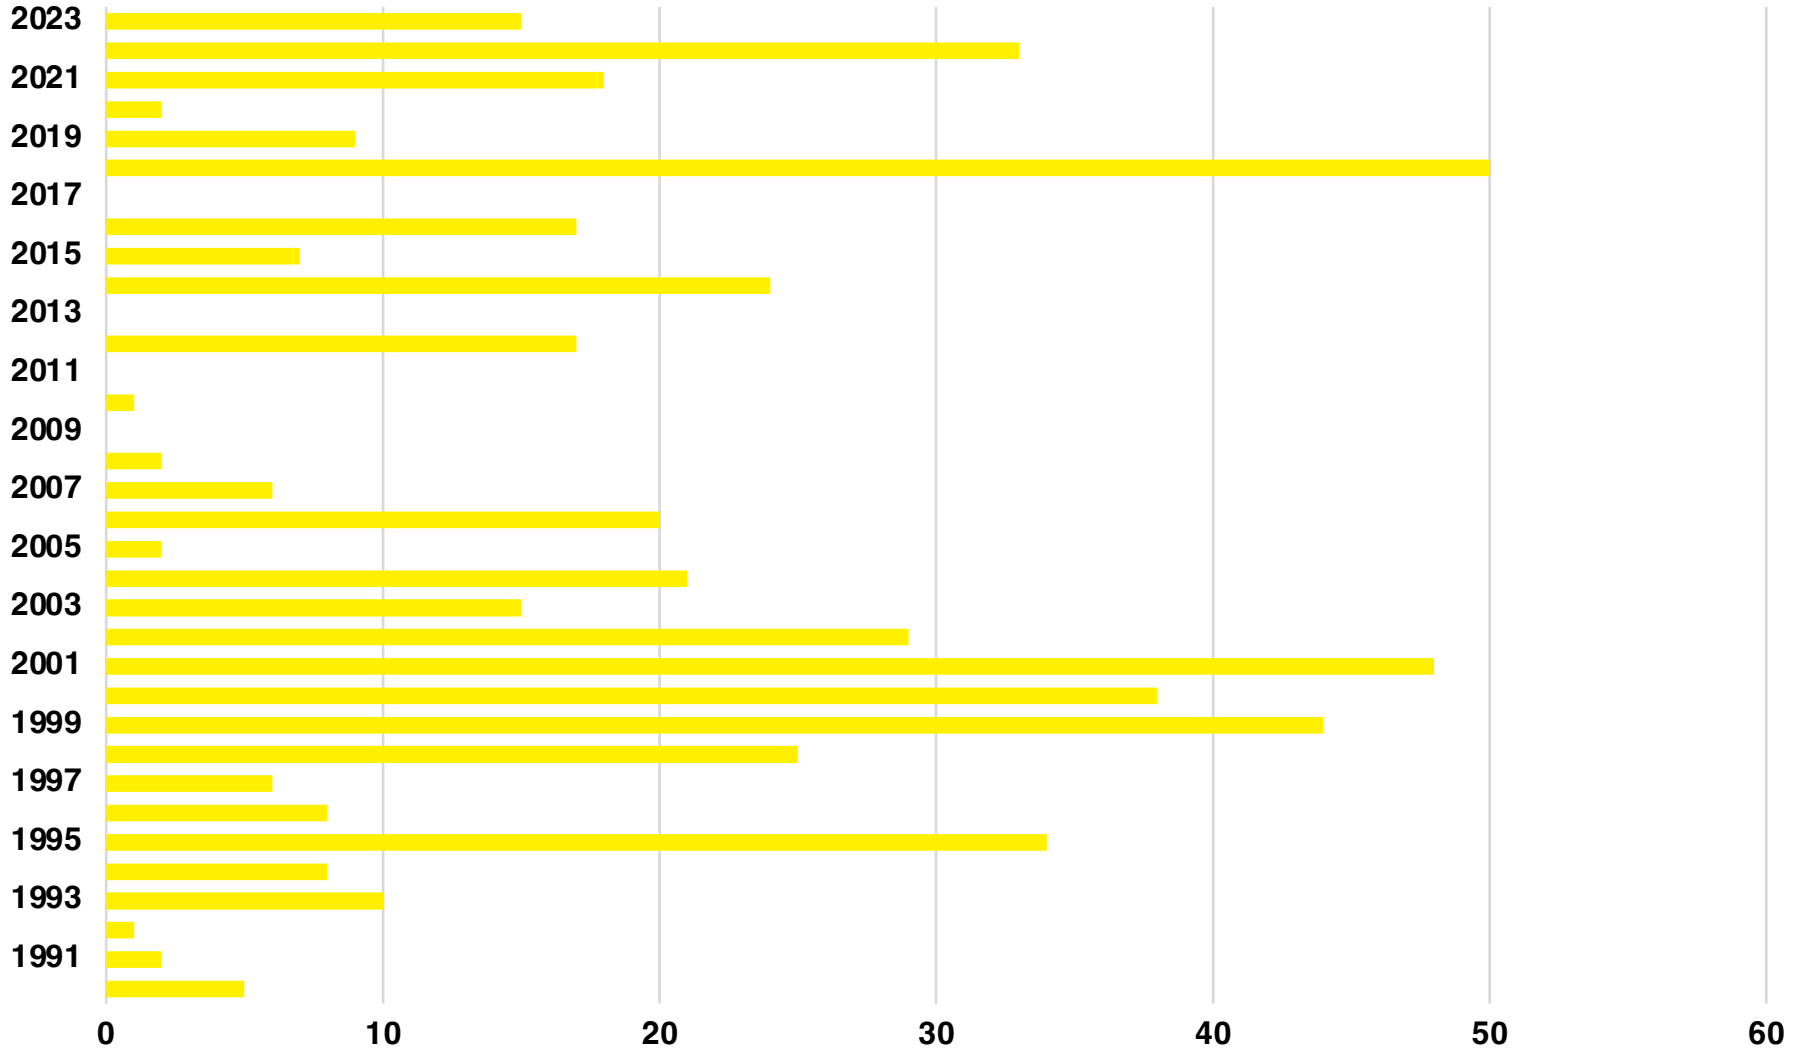

CHEROKEE COUNTY

MULTI FAMILY BUILDING PERMITS