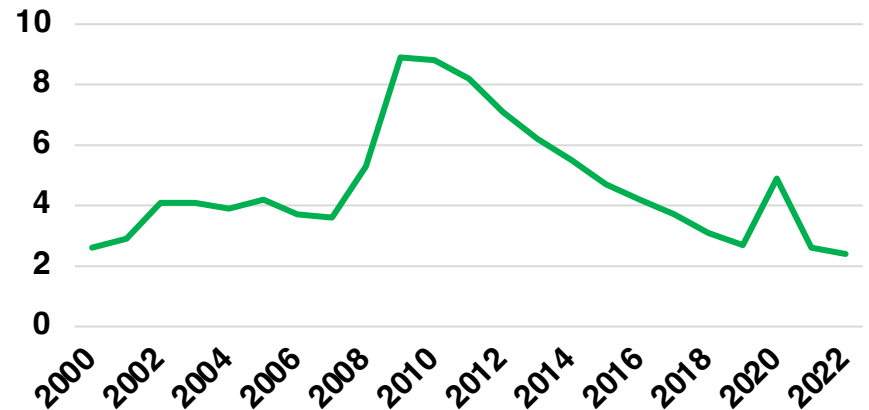

Uemployment Rate Trends