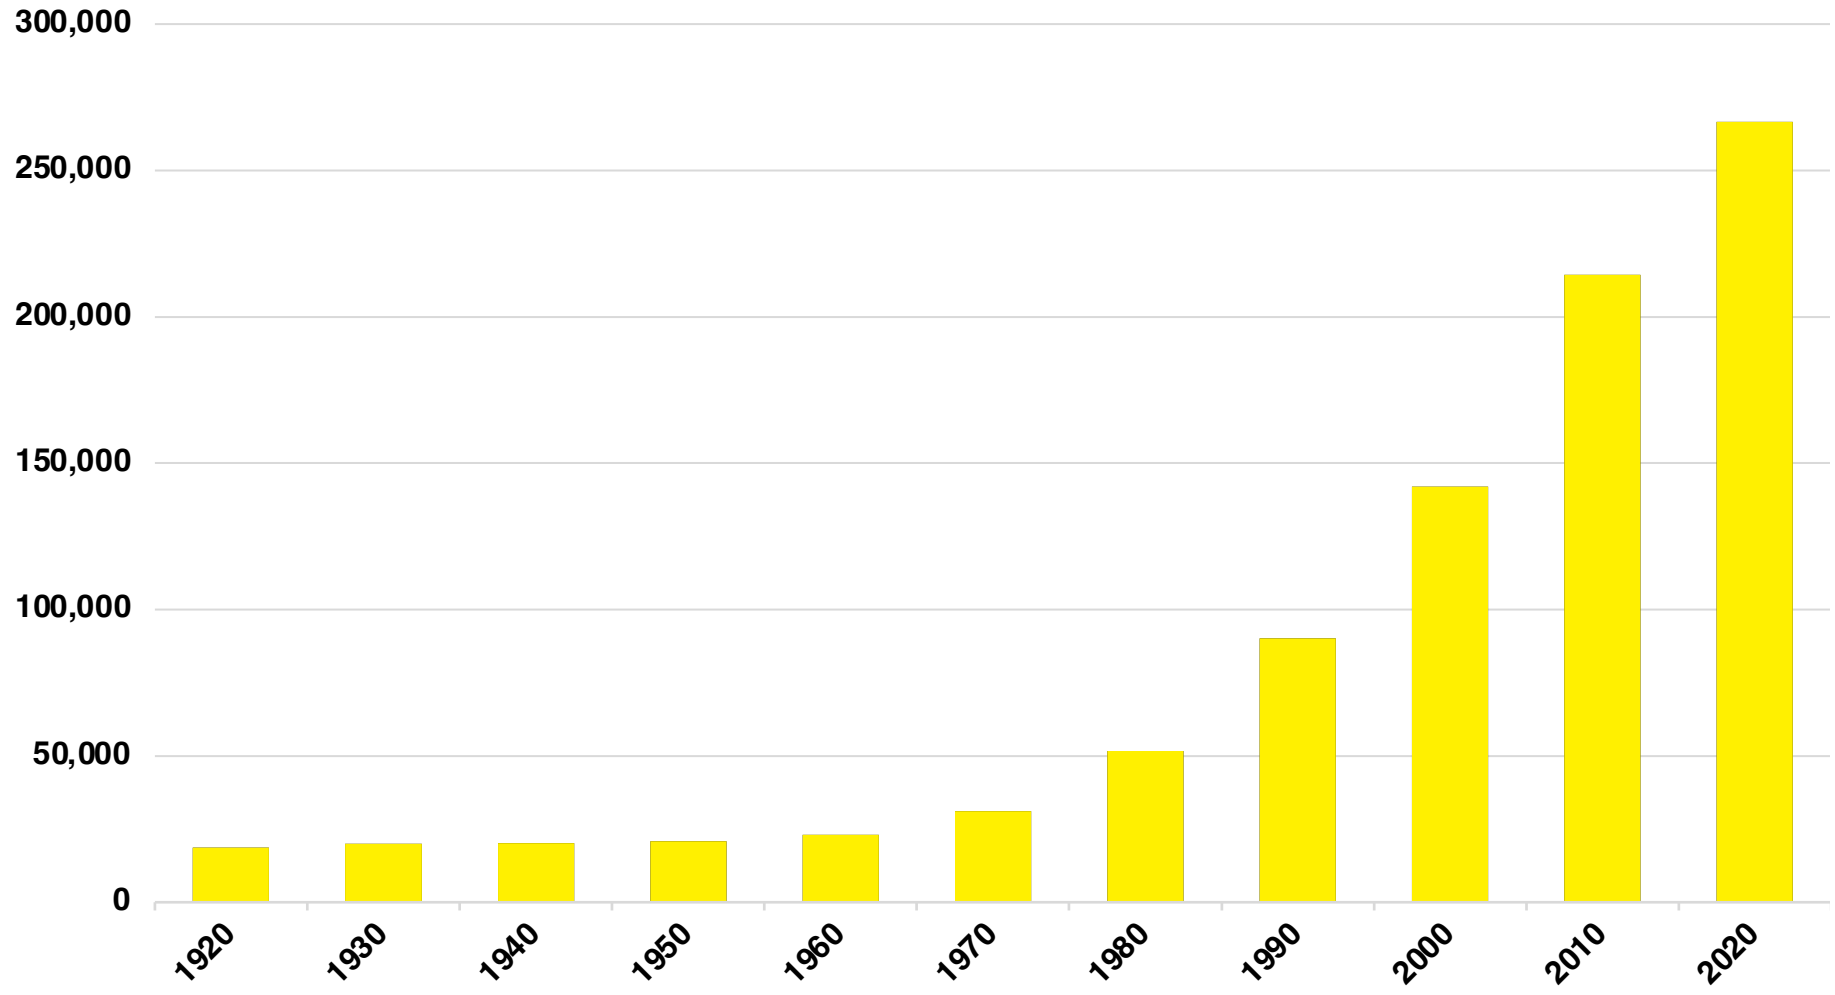

NORTON NATIVE INTELLIGENCE | WWW.NORTONINTELLIGENCE.COM
434 GREEN STREET | GAINESVILLE, GA 30501 | (770) 532-0022

CHEROKEE

CHEROKEE COUNTY

EMPLOYMENT SNAPSHOT

- 142,429 RESIDENTS CURRENTLY EMPLOYED.
- 2022 UNEMPLOYMENT RATE: 2.4%
- NOV 2023 UNEMPLOYMENT RATE: 2.4%

Employment Trends

Industry Mix

Uemployment Rate Trends

CHEROKEE COUNTY

HISTORICAL POPULATION

Source: US Census

CHEROKEE COUNTY

2022 POPULATION BY AGE