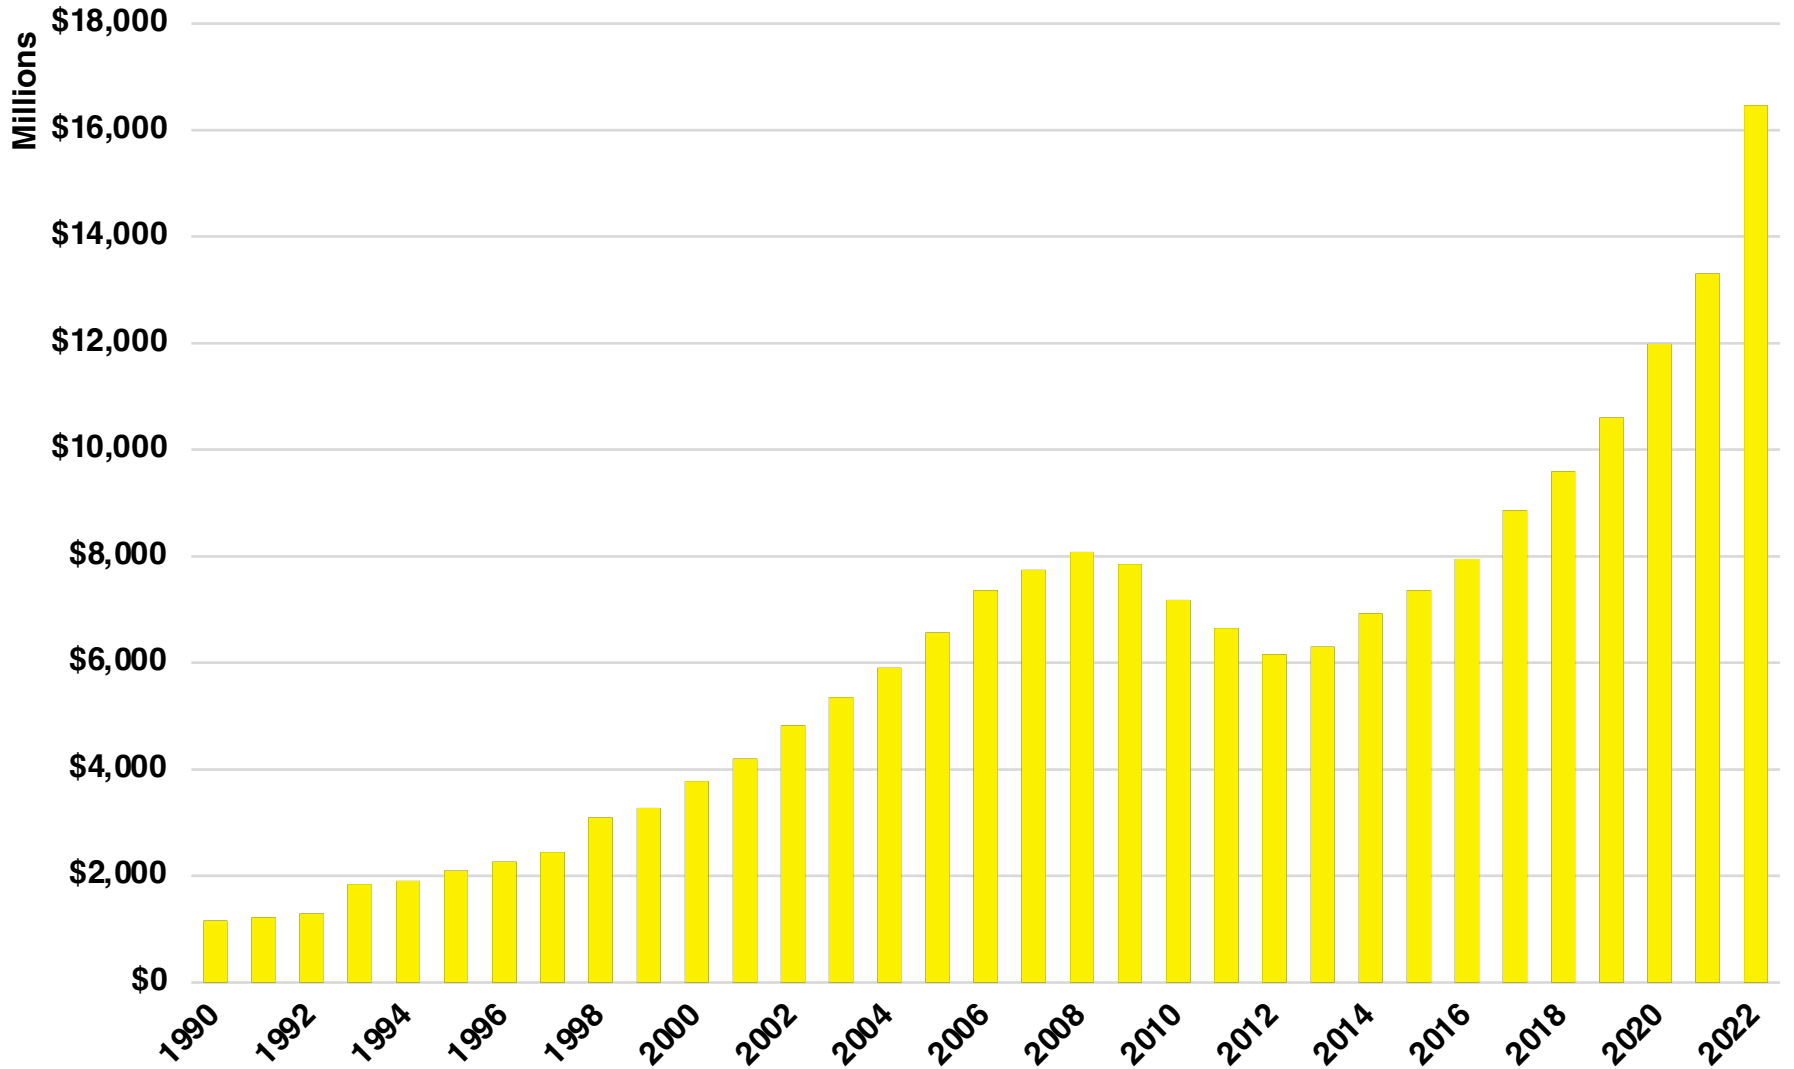

CHEROKEE COUNTY

TAX DIGEST 40% ASSESSED VALUE

Source: GA Dept of Revenue Consolidated Tax Digest