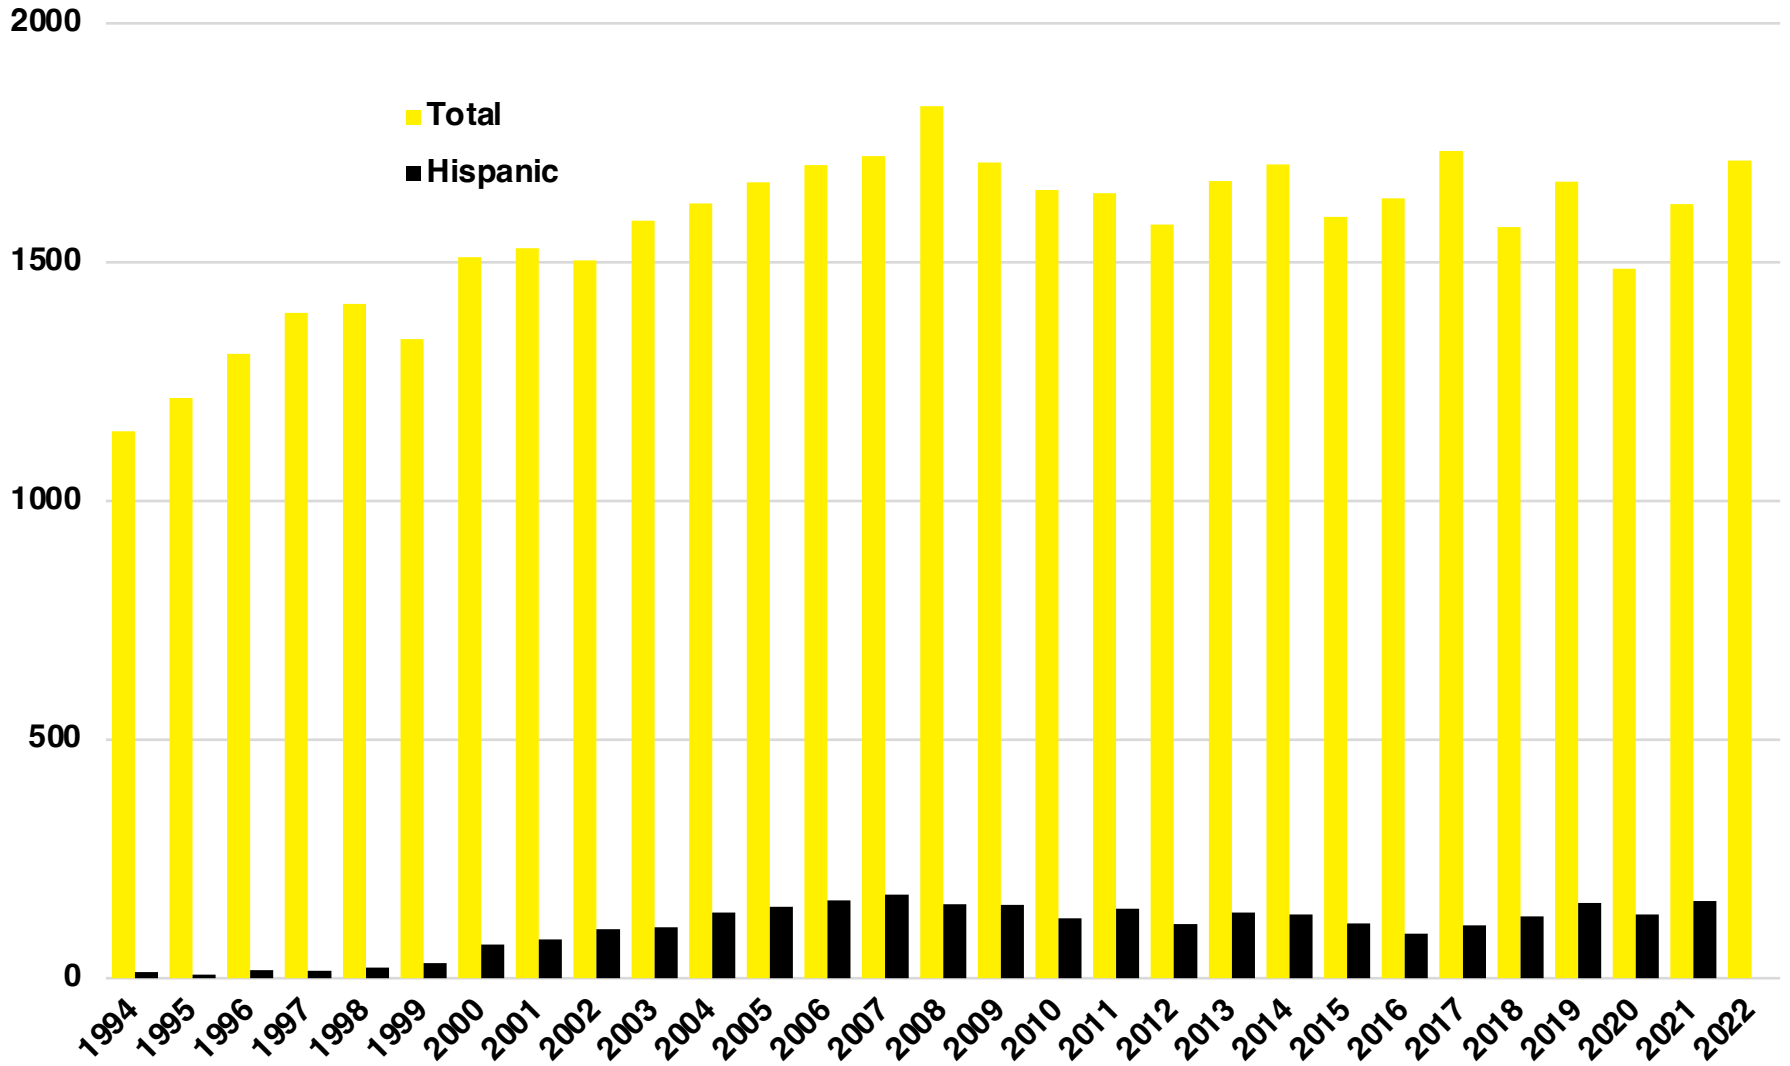

COWETA COUNTY

TOTAL VS HISPANIC BIRTHS