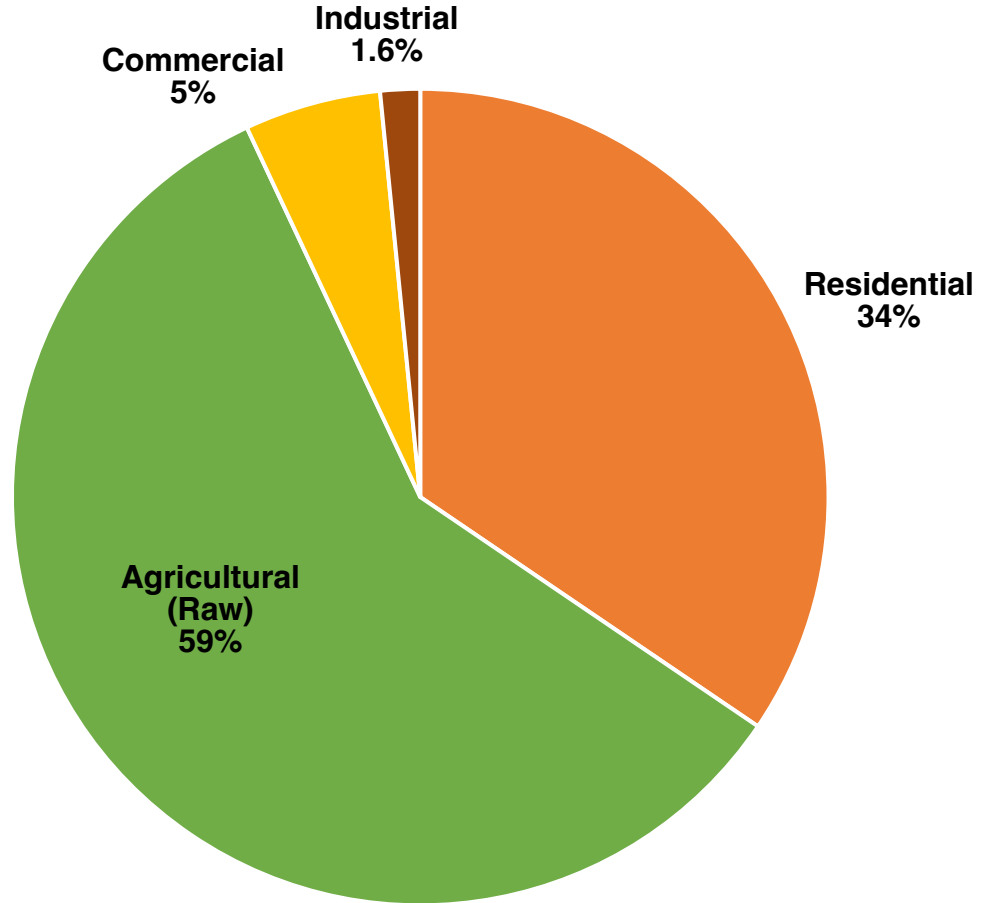

COWETA COUNTY

MULTI FAMILY BUILDING PERMITS

COWETA COUNTY

TOTAL BUILDING PERMITS

COWETA COUNTY

TAX DIGEST 40% ASSESSED VALUE

Data Source: GA Department of Revenue

COWETA COUNTY

ZONED ACREAGE

2022

SERVICES

- INSURANCE
- REAL ESTATE
 - COMMERCIAL
 - RESIDENTIAL
 - ACREAGE
 - INVESTMENTS
 - RECREATIONAL TOURISM
- MANAGEMENT
 - MULTI FAMILY
 - COMMERCIAL
 - HOME RENTAL
 - COMMUNITY MANAGEMENT
 - RAW ACREAGE
- RELOCATION
- HOME SERVICES
- CONSULTATION
- RESEARCH
- MORTGAGE
- DEVELOPMENT
- REO