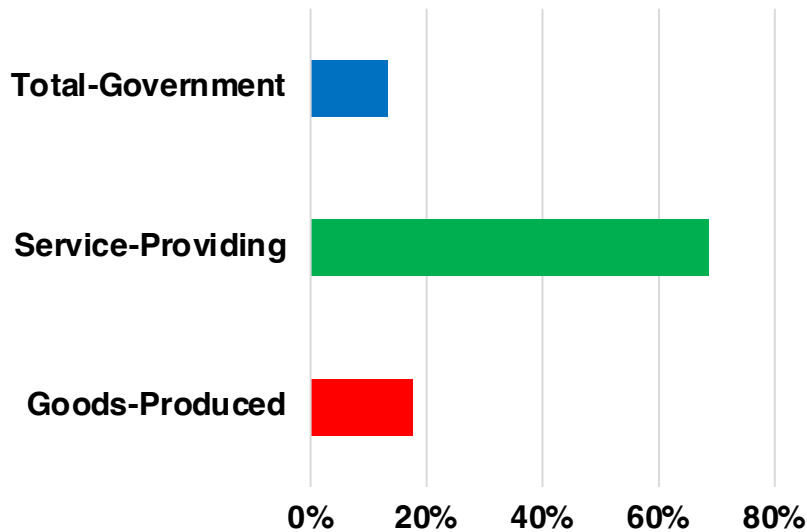

Industry Mix