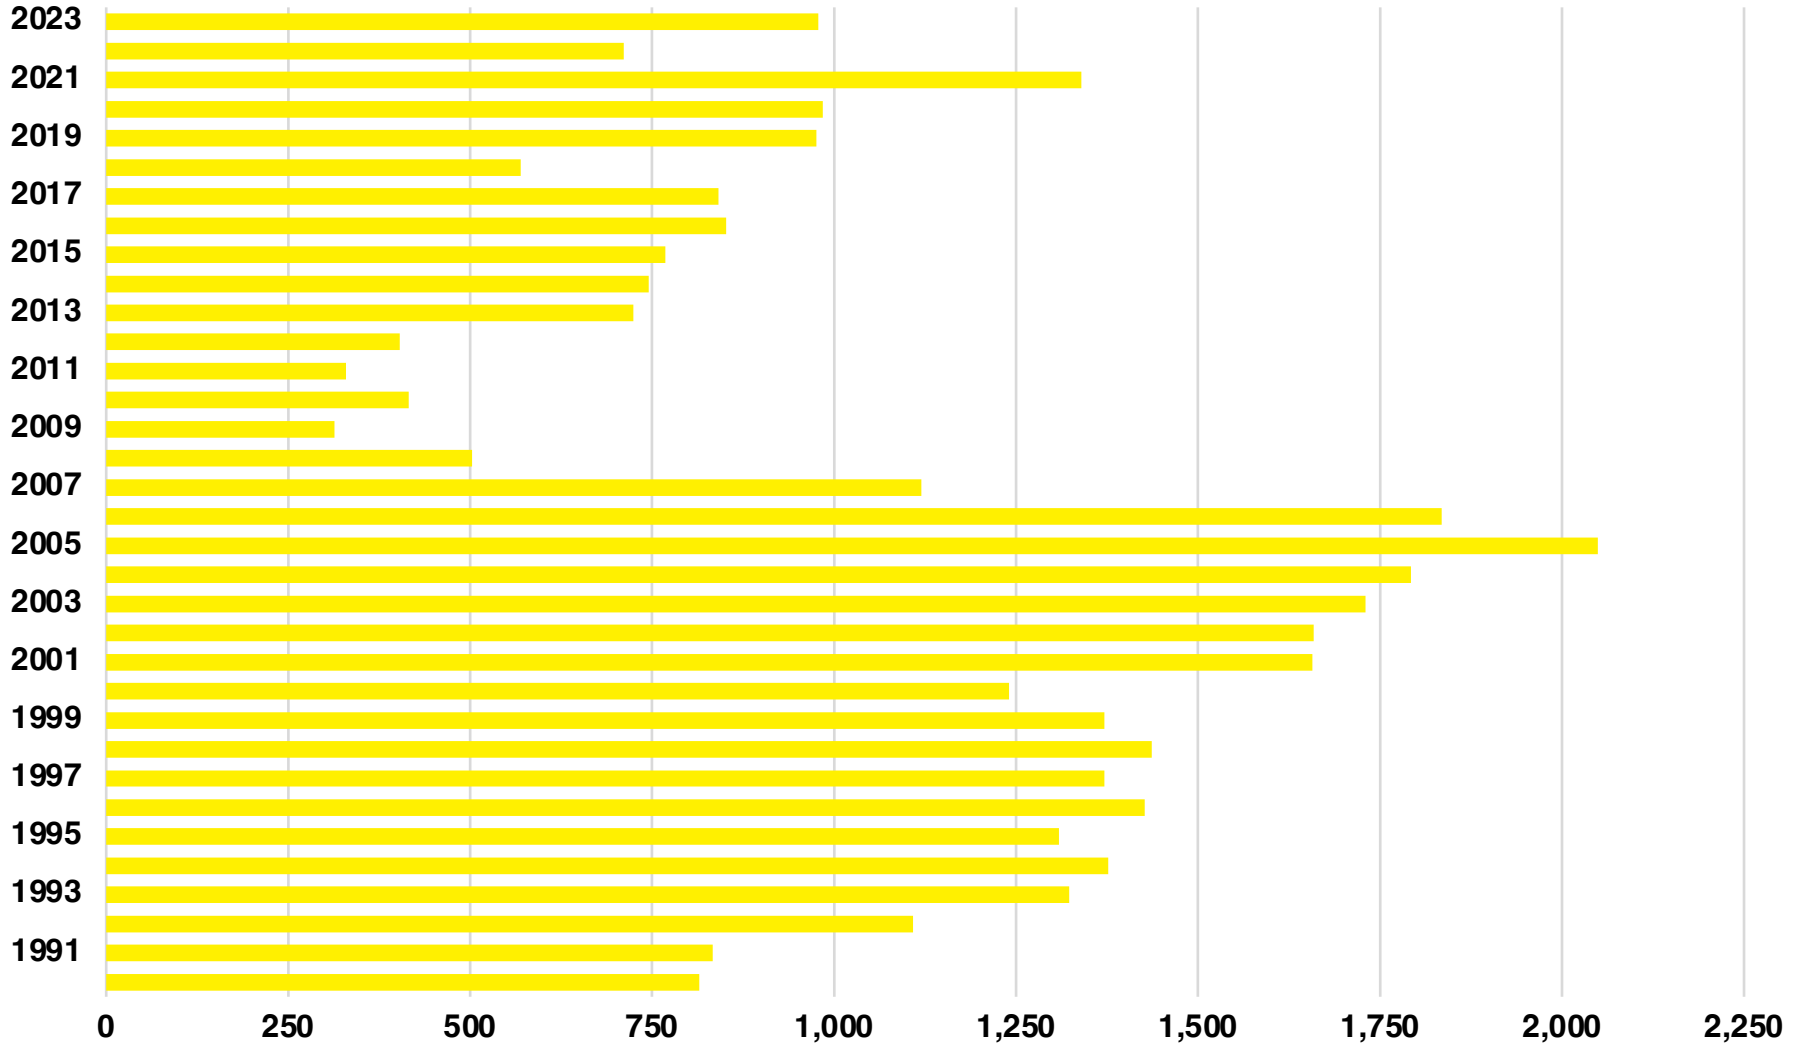

COWETA COUNTY

TOTAL VS HISPANIC BIRTHS

COWETA COUNTY

SINGLE FAMILY HOME SALES

Data Source: GAMLS

COWETA COUNTY

SINGLE FAMILY BUILDING PERMITS

Data Source: US Census