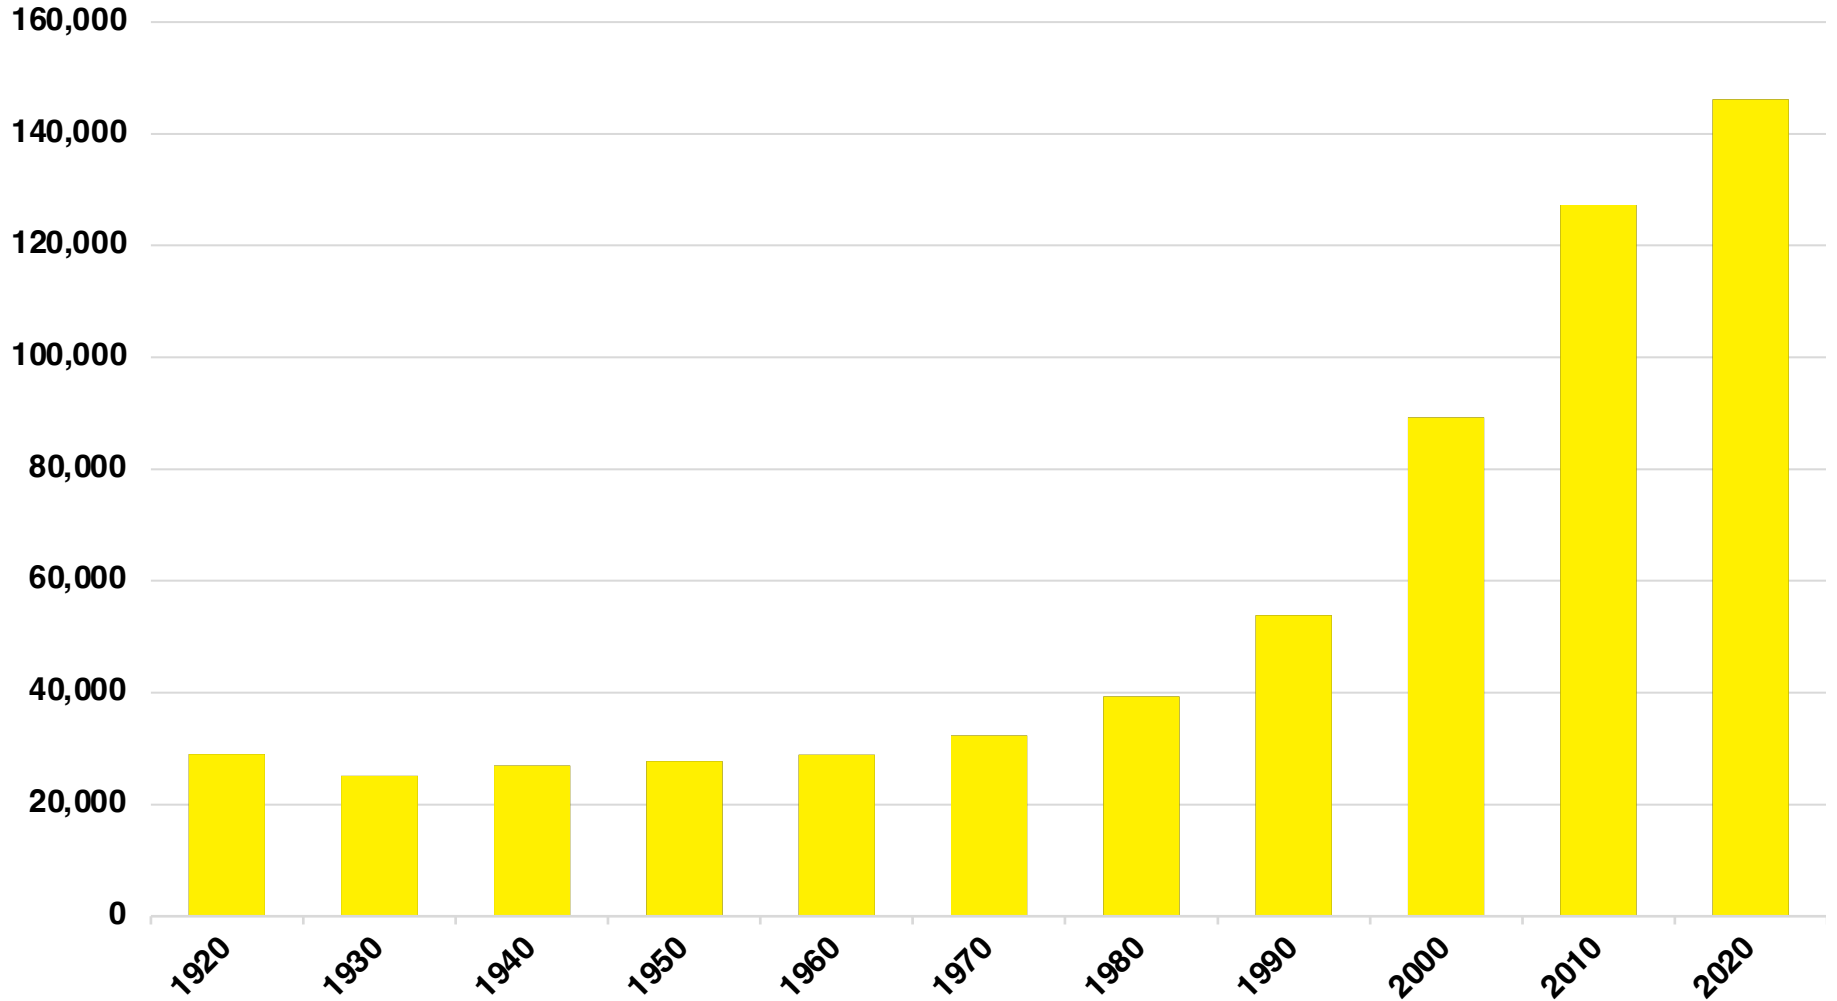

**NORTON NATIVE INTELLIGENCE | WWW.NORTONINTELLIGENCE.COM
434 GREEN STREET | GAINESVILLE, GA 30501 | (770) 532-0022**

COWETA

COWETA COUNTY

EMPLOYMENT SNAPSHOT

- 77,182 RESIDENTS CURRENTLY EMPLOYED.
- 2022 UNEMPLOYMENT RATE: 2.6%
- NOV 2023 UNEMPLOYMENT RATE: 2.8%

Employment Trends

Industry Mix

Unemployment Rate Trends

COWETA COUNTY

HISTORICAL POPULATION

Data Source: US Census

COWETA COUNTY

2022 POPULATION BY AGE