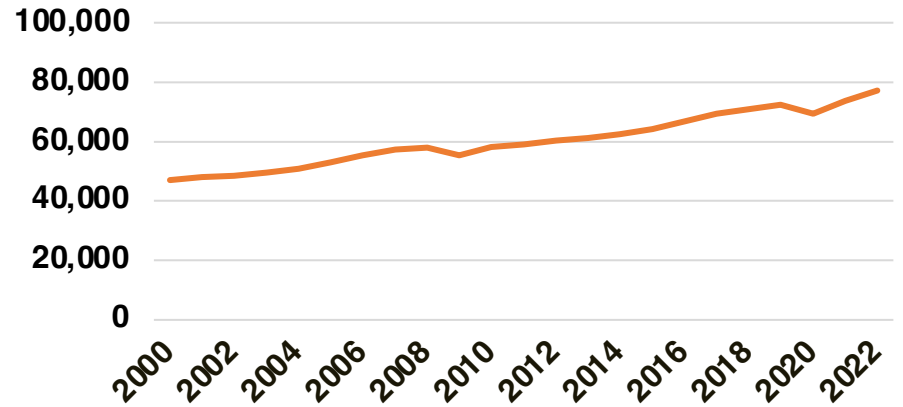

COWETA COUNTY

EMPLOYMENT SNAPSHOT

- 77,182 RESIDENTS CURRENTLY EMPLOYED.
- 2022 UNEMPLOYMENT RATE: 2.6%
- NOV 2023 UNEMPLOYMENT RATE: 2.8%

Employment Trends