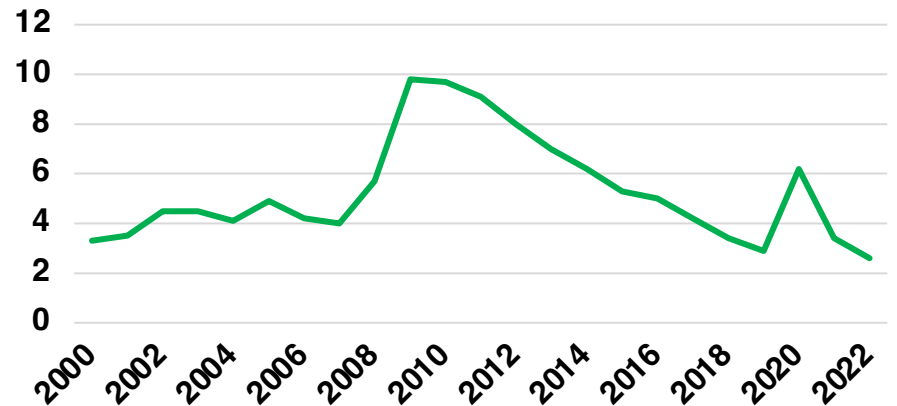

Unemployment Rate Trends