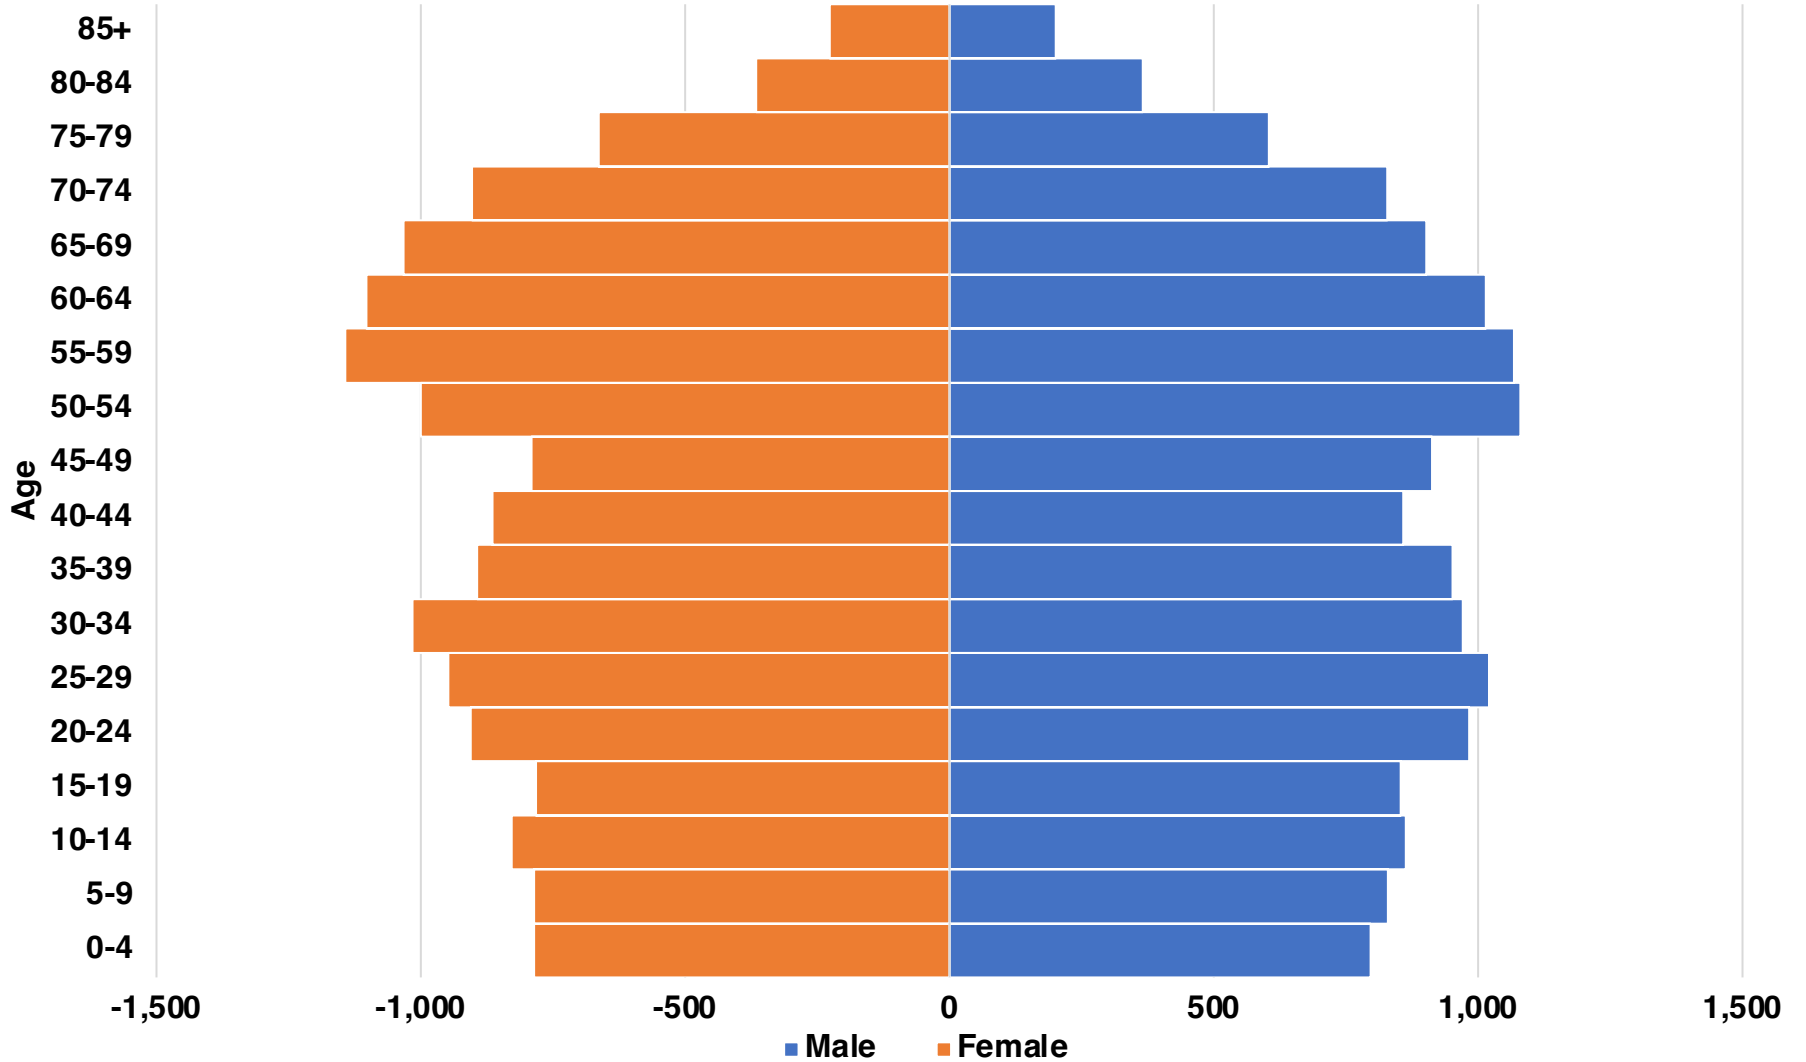

NORTON NATIVE INTELLIGENCE | WWW.NORTONINTELLIGENCE.COM
434 GREEN STREET | GAINESVILLE, GA 30501 | (770) 532-0022

DAWSON

DAWSON COUNTY

EMPLOYMENT SNAPSHOT

- 13,405 RESIDENTS CURRENTLY EMPLOYED.
- 2022 UNEMPLOYMENT RATE: 2.5%
- NOV 2023 UNEMPLOYMENT RATE: 2.4%

Employment Trends

Industry Mix

Unemployment Rate Trends

DAWSON COUNTY

HISTORICAL POPULATION

Source: US Census

DAWSON COUNTY

2022 POPULATION BY AGE