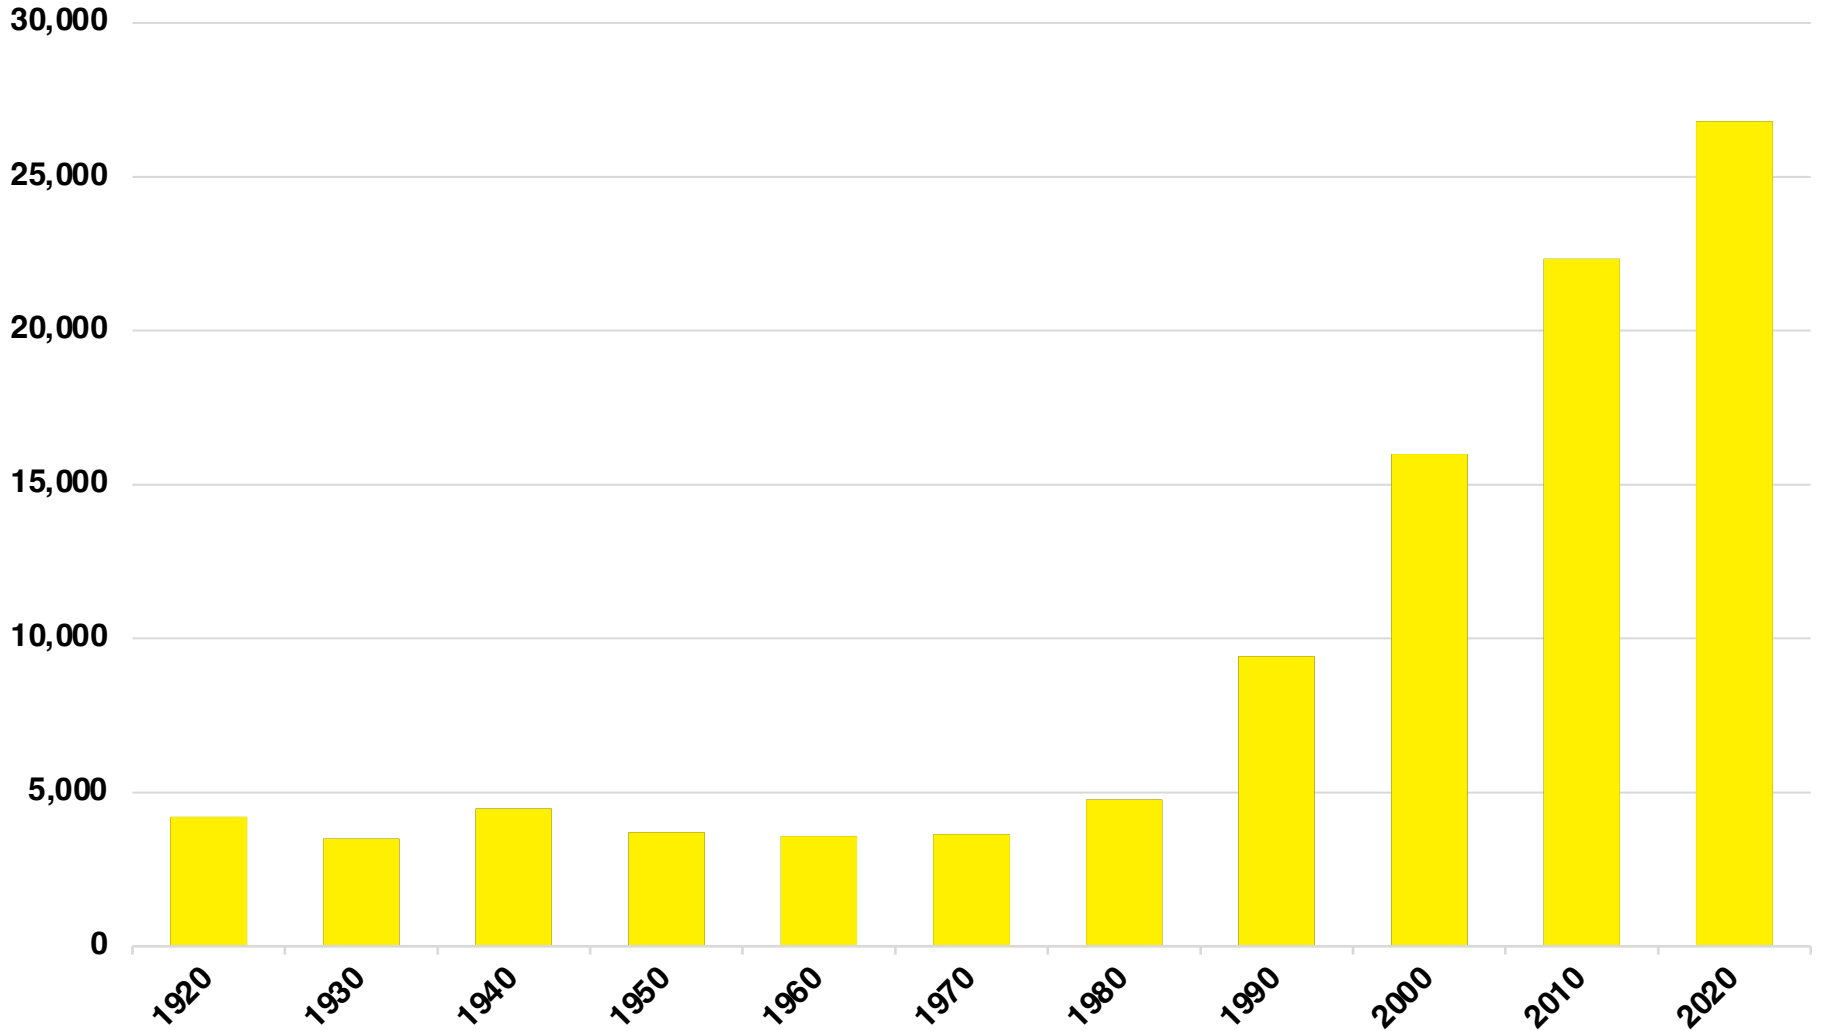

NORTON NATIVE INTELLIGENCE | WWW.NORTONINTELLIGENCE.COM
434 GREEN STREET | GAINESVILLE, GA 30501 | (770) 532-0022

DAWSON

DAWSON COUNTY

EMPLOYMENT SNAPSHOT

- 13,405 RESIDENTS CURRENTLY EMPLOYED.
- 2022 UNEMPLOYMENT RATE: 2.5%
- NOV 2023 UNEMPLOYMENT RATE: 2.4%

Employment Trends

Industry Mix

Unemployment Rate Trends

DAWSON COUNTY

HISTORICAL POPULATION

Source: US Census

DAWSON COUNTY

2022 POPULATION BY AGE