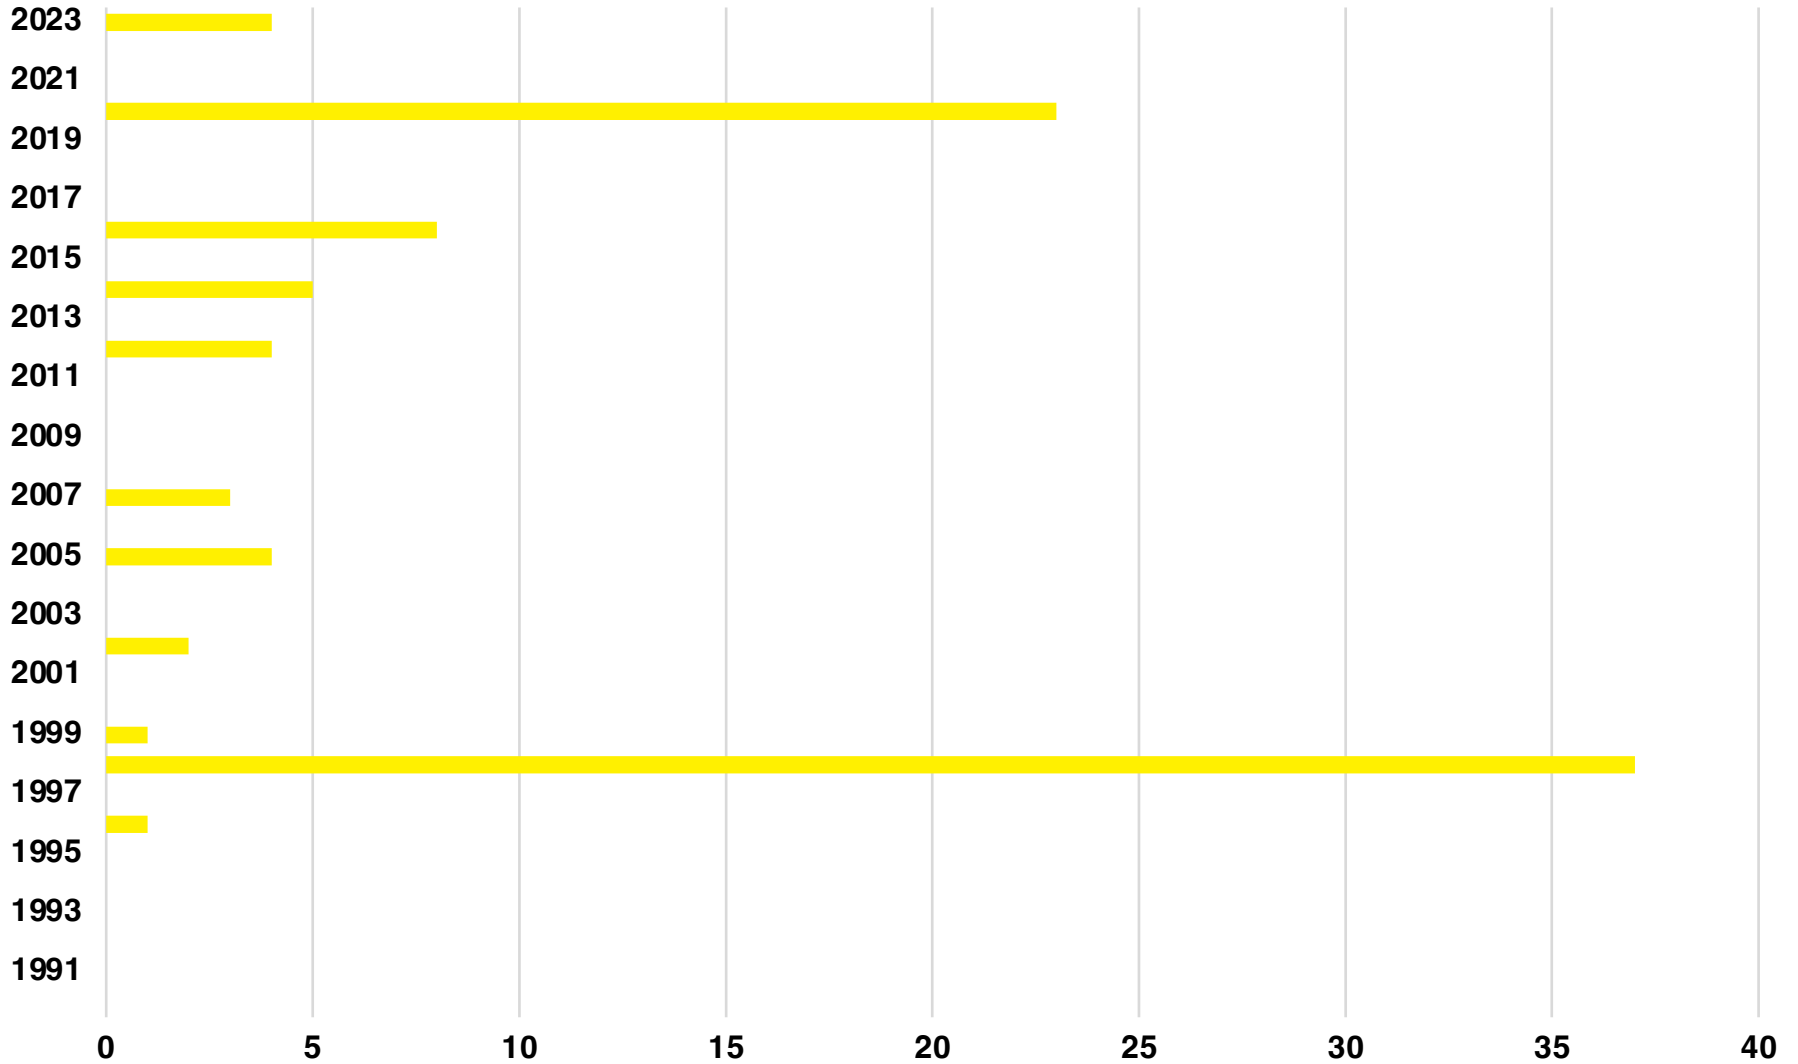

DAWSON COUNTY

MUTLI FAMILY BUILDING PERMITS