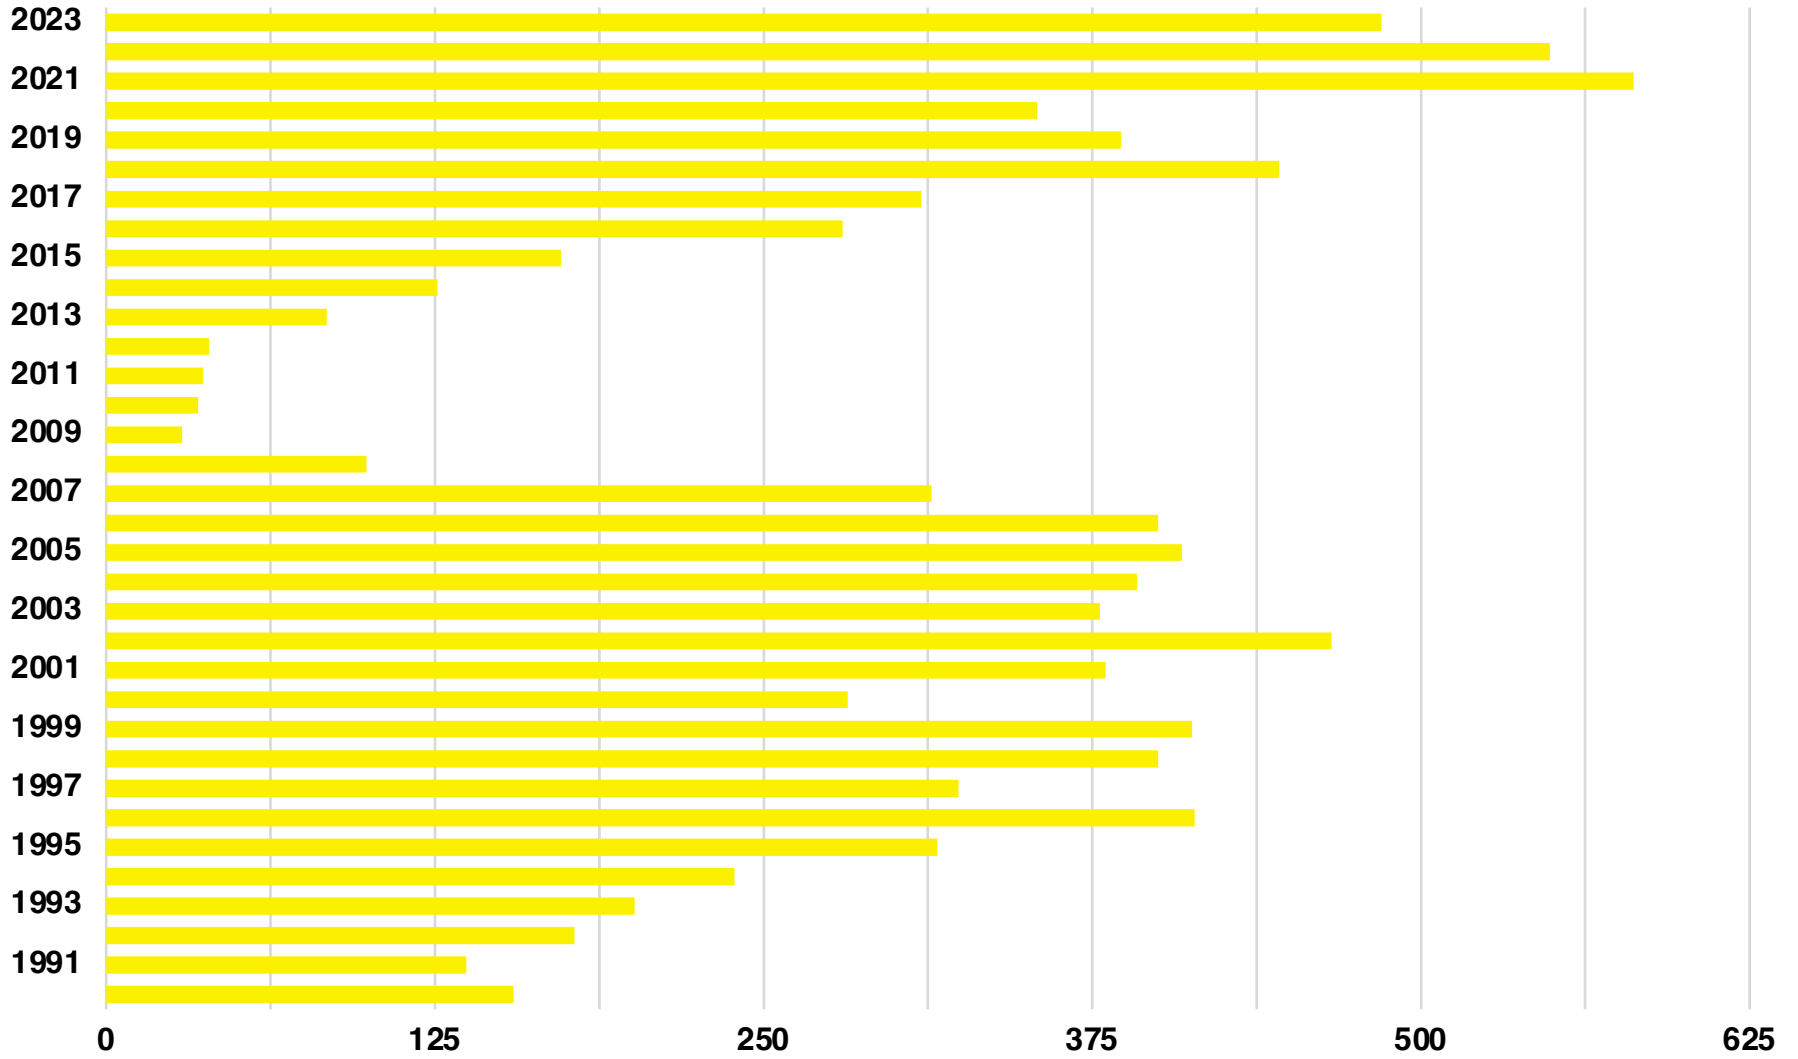

MUTLI FAMILY BUILDING PERMITS

Source: US Census

DAWSON COUNTY

TOTAL BUILDING PERMITS

DAWSON COUNTY

ZONED ACREAGE

2022

SERVICES