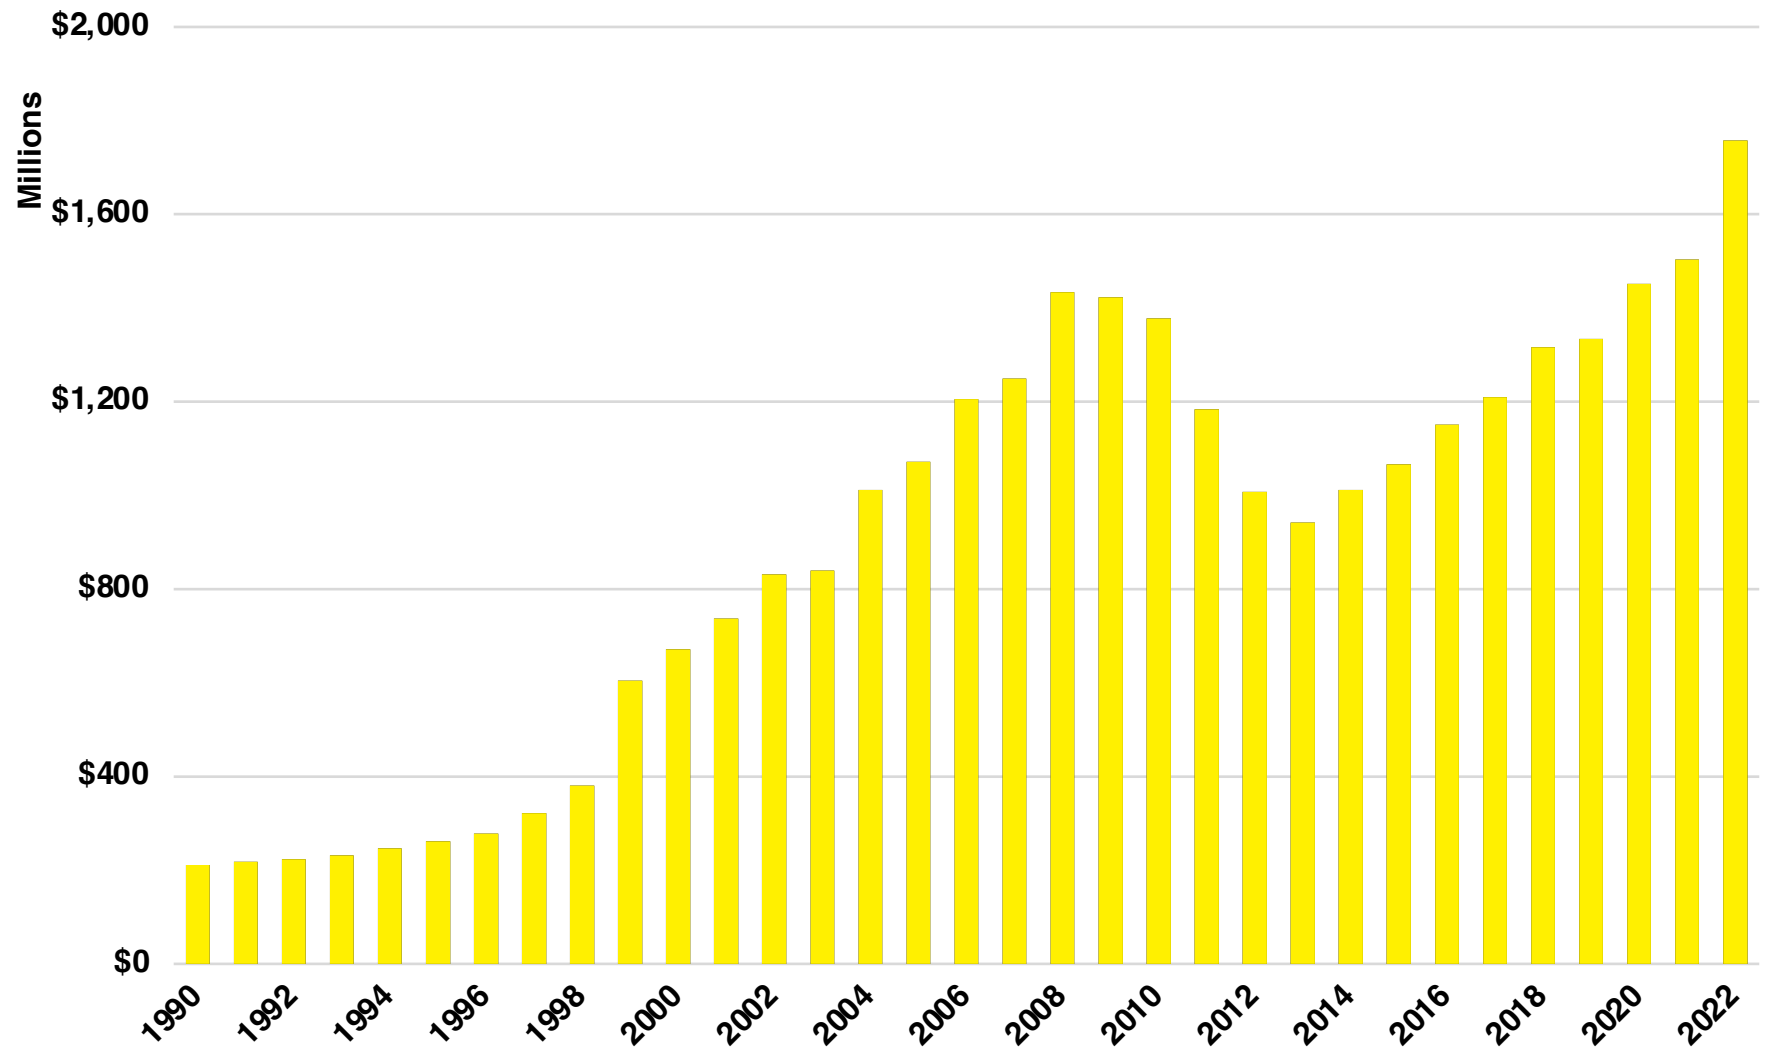

DAWSON COUNTY

TAX DIGEST 40% ASSESSED VALUE

Source: GA Dept of Revenue Consolidated Tax Digest