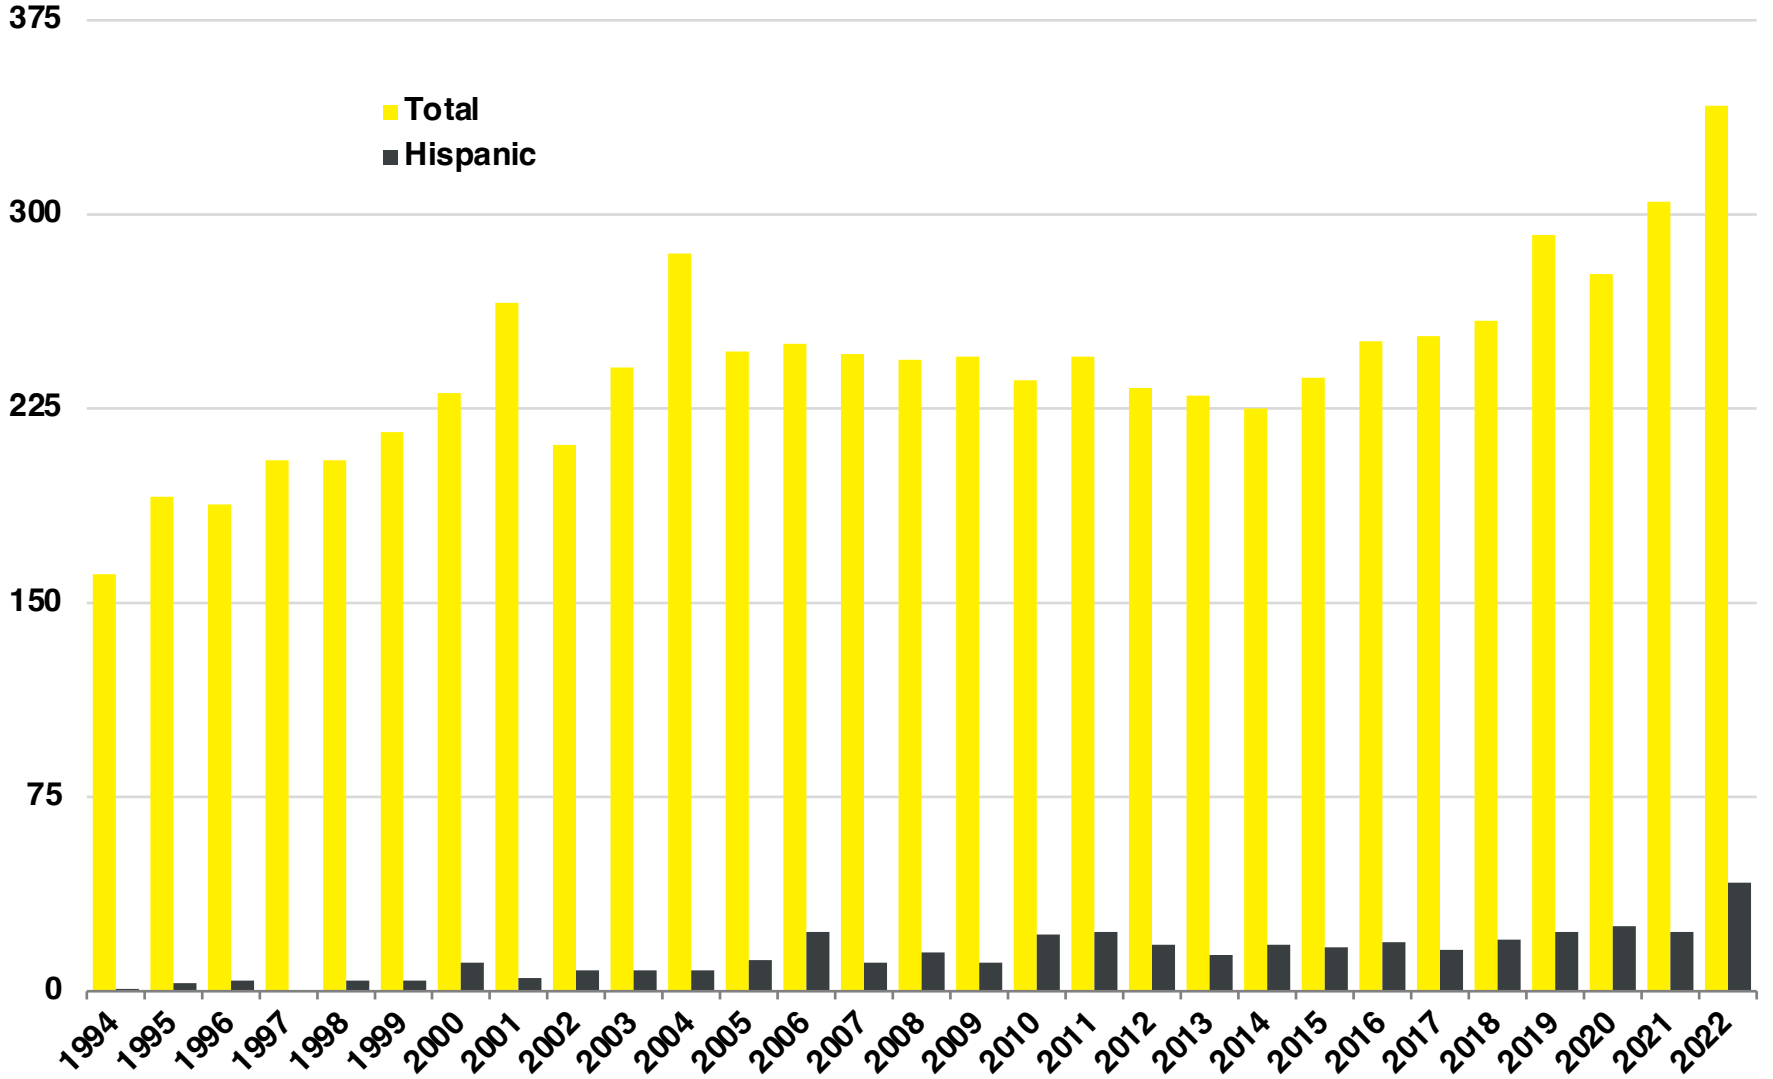

DAWSON COUNTY

TOTAL VS HISPANIC BIRTHS