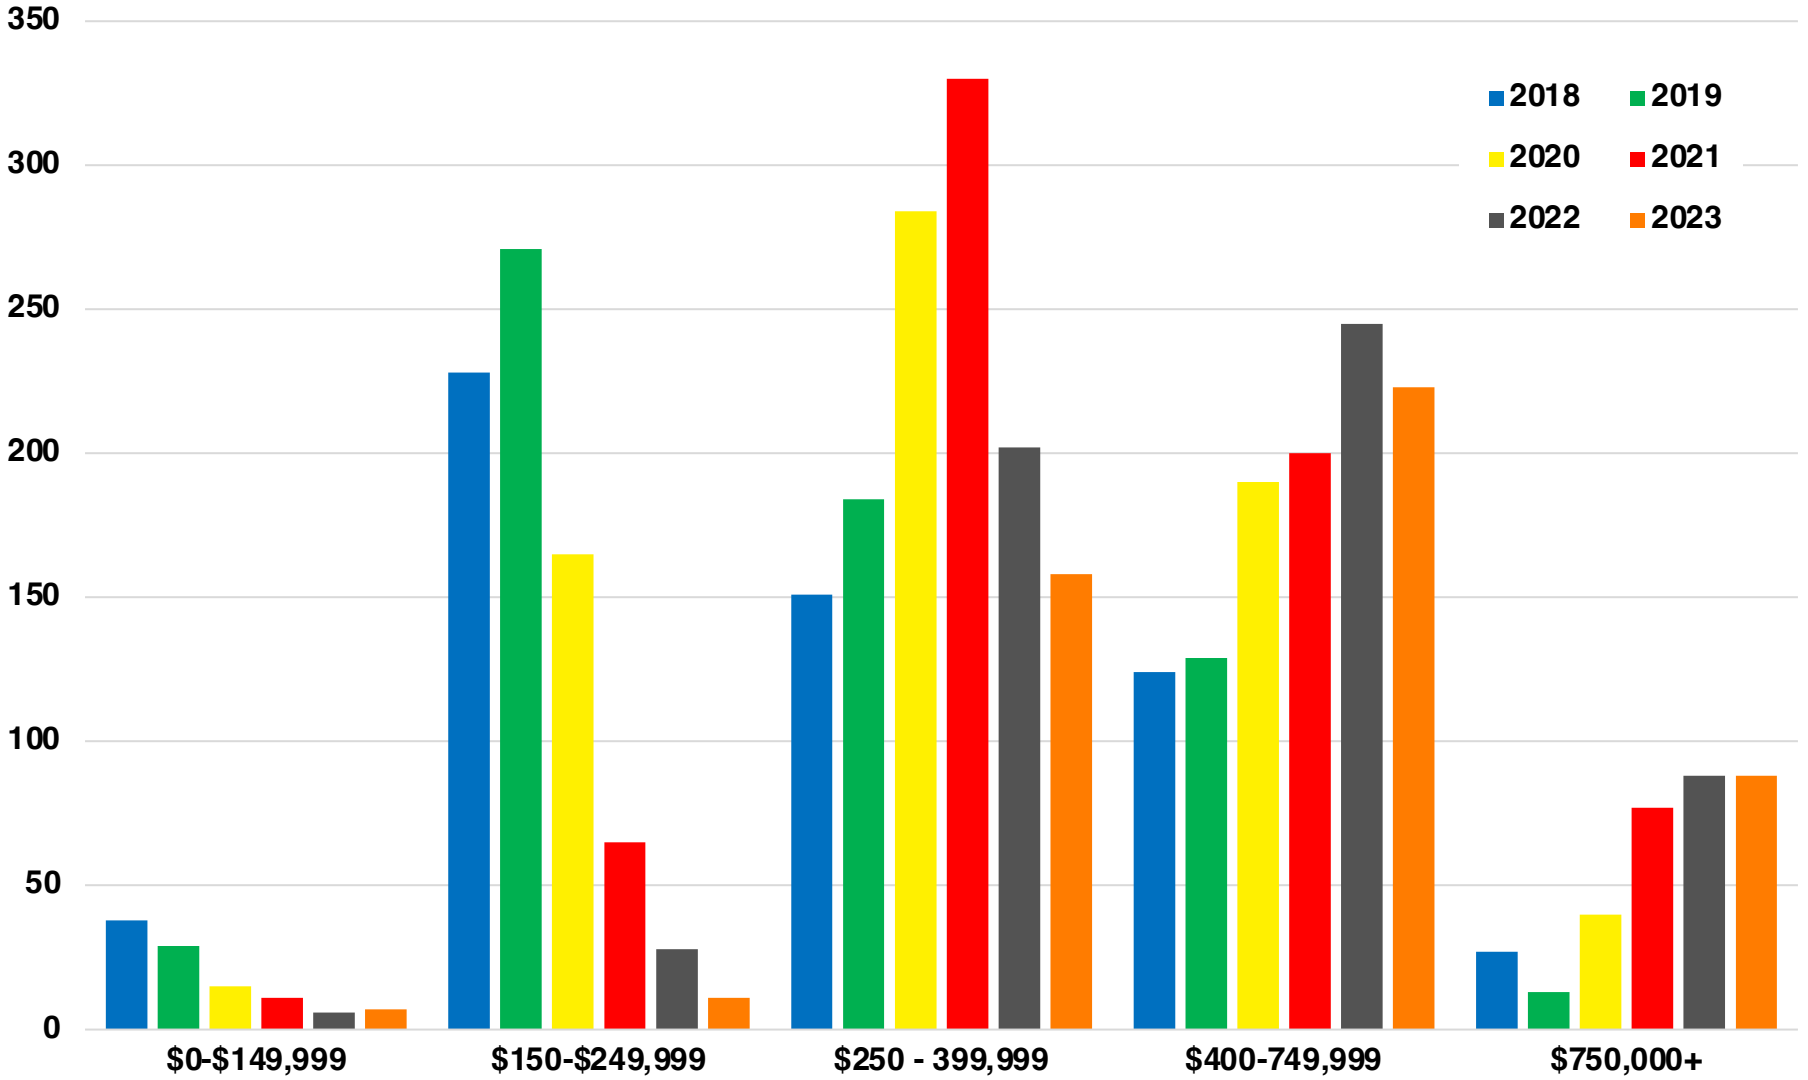

DAWSON COUNTY

SINGLE FAMILY HOME SALES