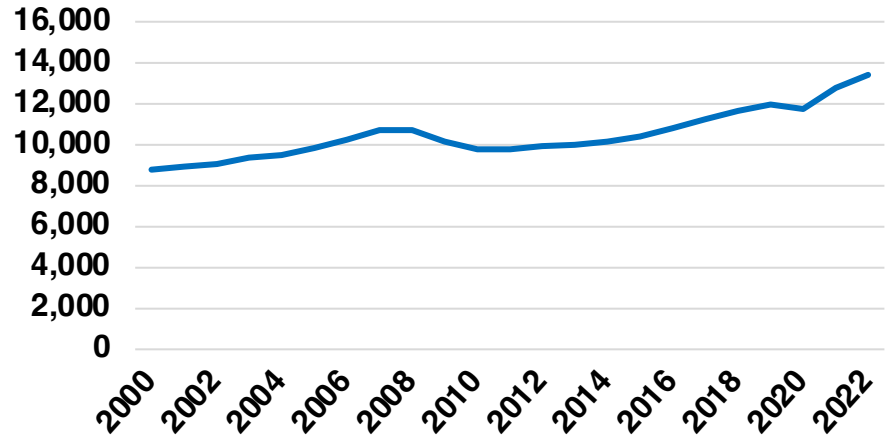

NORTON NATIVE INTELLIGENCE | WWW.NORTONINTELLIGENCE.COM
434 GREEN STREET | GAINESVILLE, GA 30501 | (770) 532-0022

DAWSON

DAWSON COUNTY

EMPLOYMENT SNAPSHOT

- 13,405 RESIDENTS CURRENTLY EMPLOYED.
- 2022 UNEMPLOYMENT RATE: 2.5%
- NOV 2023 UNEMPLOYMENT RATE: 2.4%

Employment Trends

Industry Mix

Unemployment Rate Trends

DAWSON COUNTY

HISTORICAL POPULATION

Source: US Census

DAWSON COUNTY

2022 POPULATION BY AGE