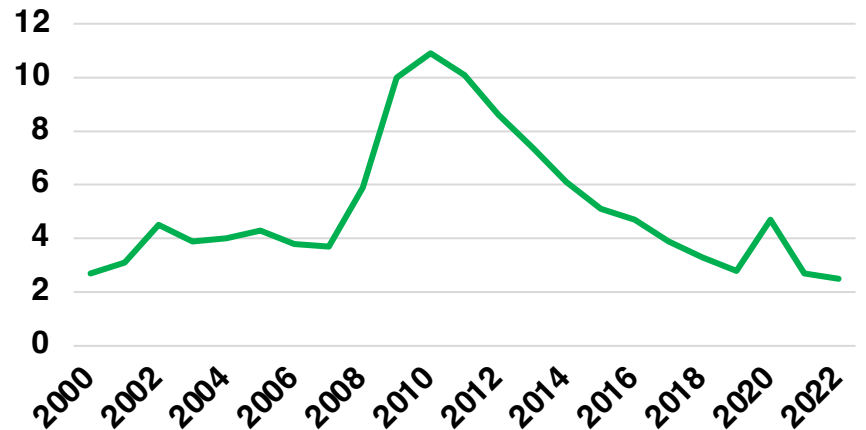

Unemployment Rate Trends