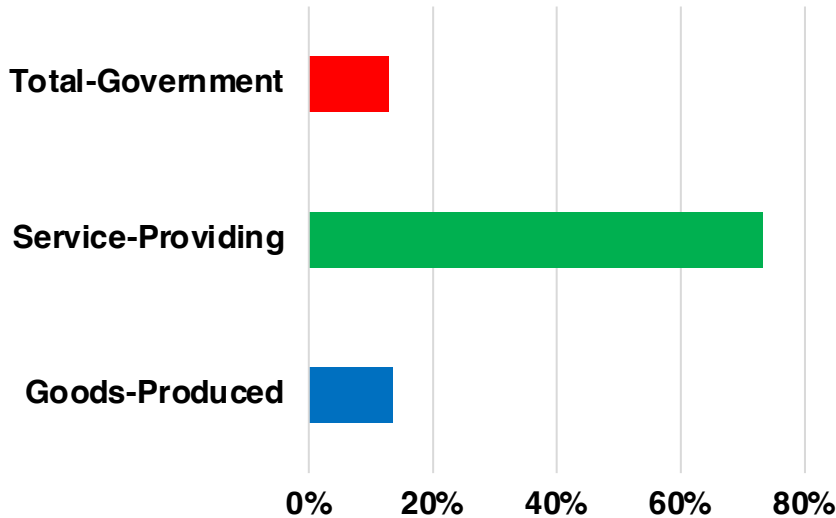

NORTON NATIVE INTELLIGENCE | WWW.NORTONINTELLIGENCE.COM
434 GREEN STREET | GAINESVILLE, GA 30501 | (770) 532-0022

DAWSON

DAWSON COUNTY

EMPLOYMENT SNAPSHOT

- 13,405 RESIDENTS CURRENTLY EMPLOYED.
- 2022 UNEMPLOYMENT RATE: 2.5%
- NOV 2023 UNEMPLOYMENT RATE: 2.4%

Employment Trends

Industry Mix

Unemployment Rate Trends

DAWSON COUNTY

HISTORICAL POPULATION

Source: US Census

DAWSON COUNTY

2022 POPULATION BY AGE