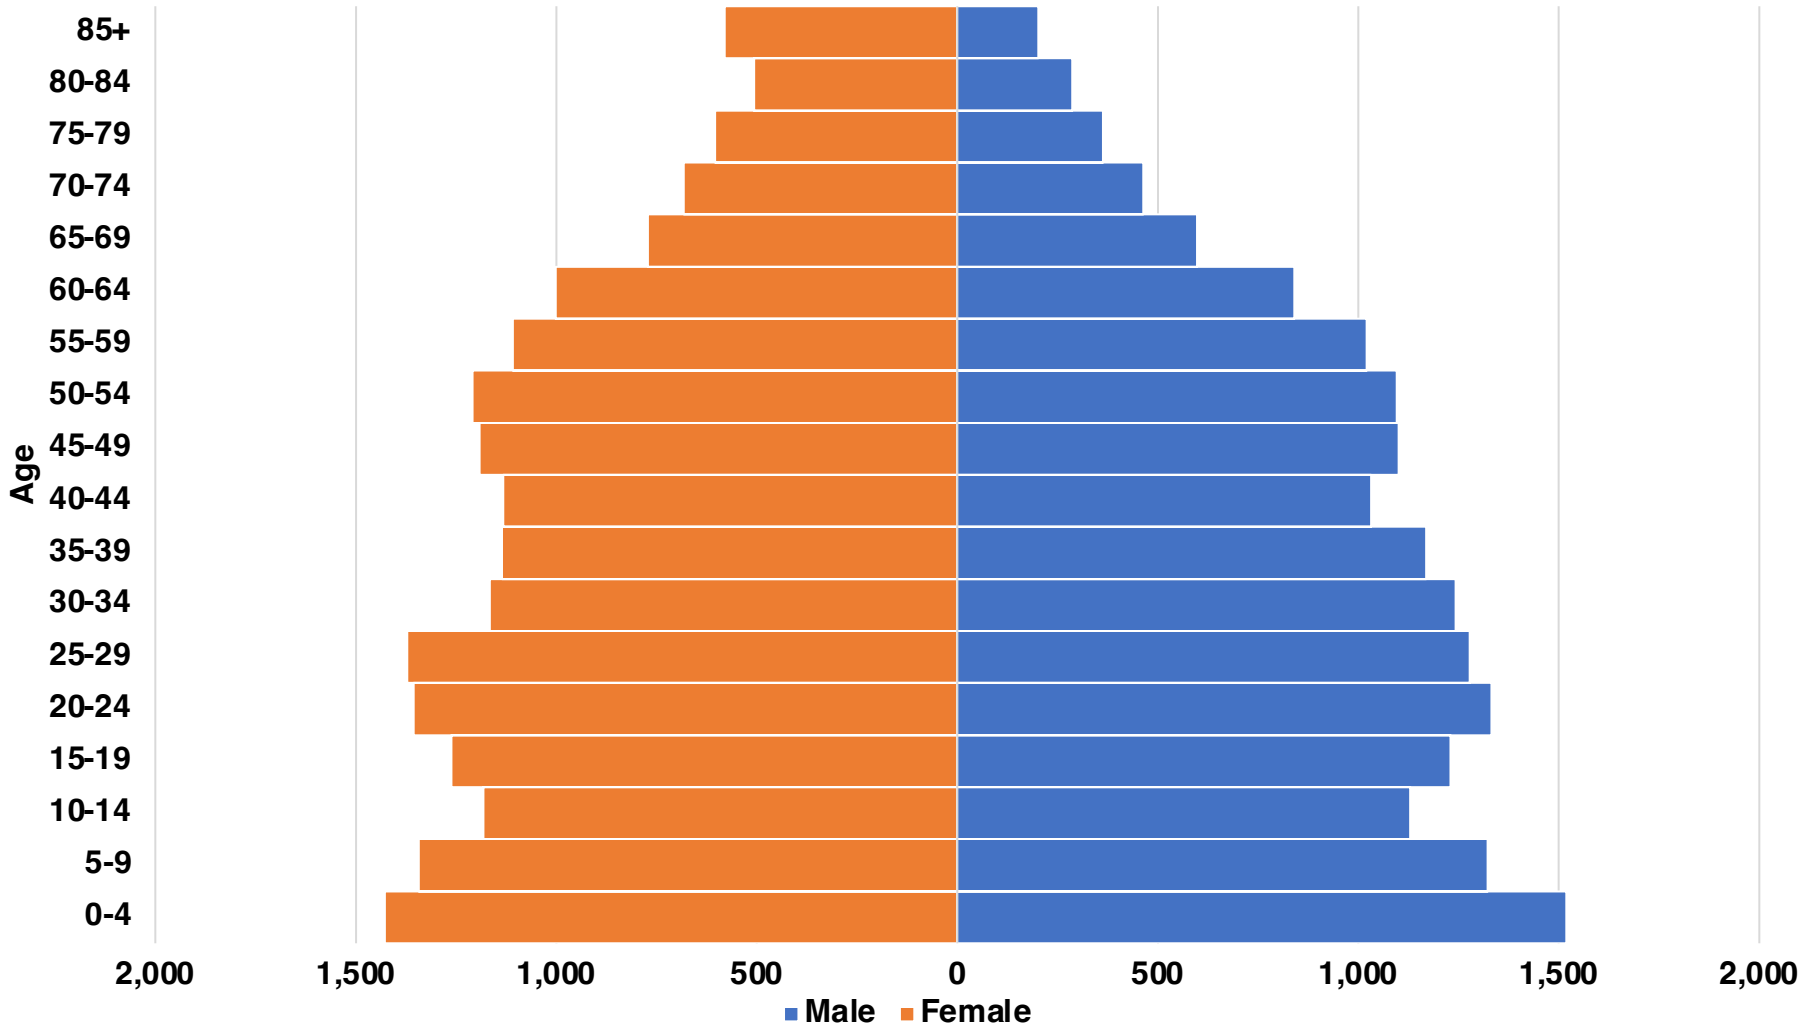

Source: GA Dept of Public Health

ROME

HISTORICAL POPULATION

Source: US Census

ROME

2021 POPULATION BY AGE

FLOYD COUNTY

TOTAL VS HISPANIC BIRTHS