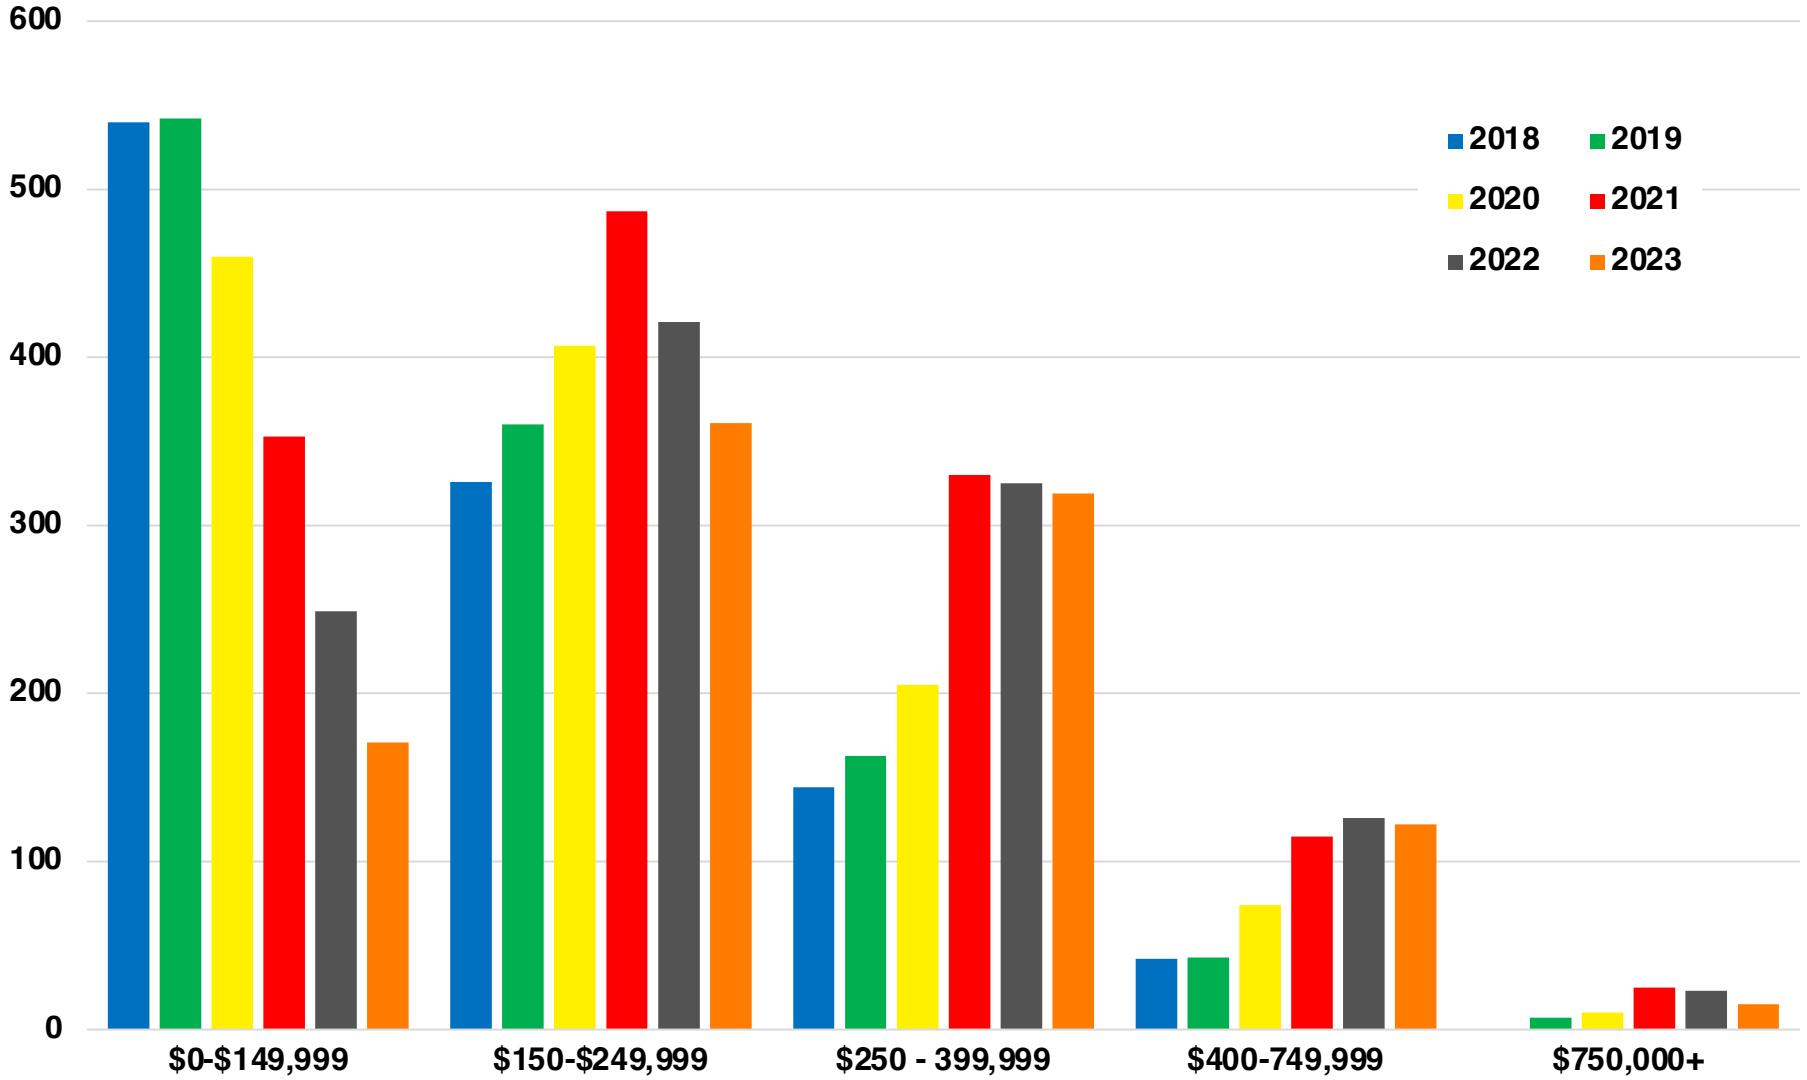

FLOYD COUNTY

HOME SALES