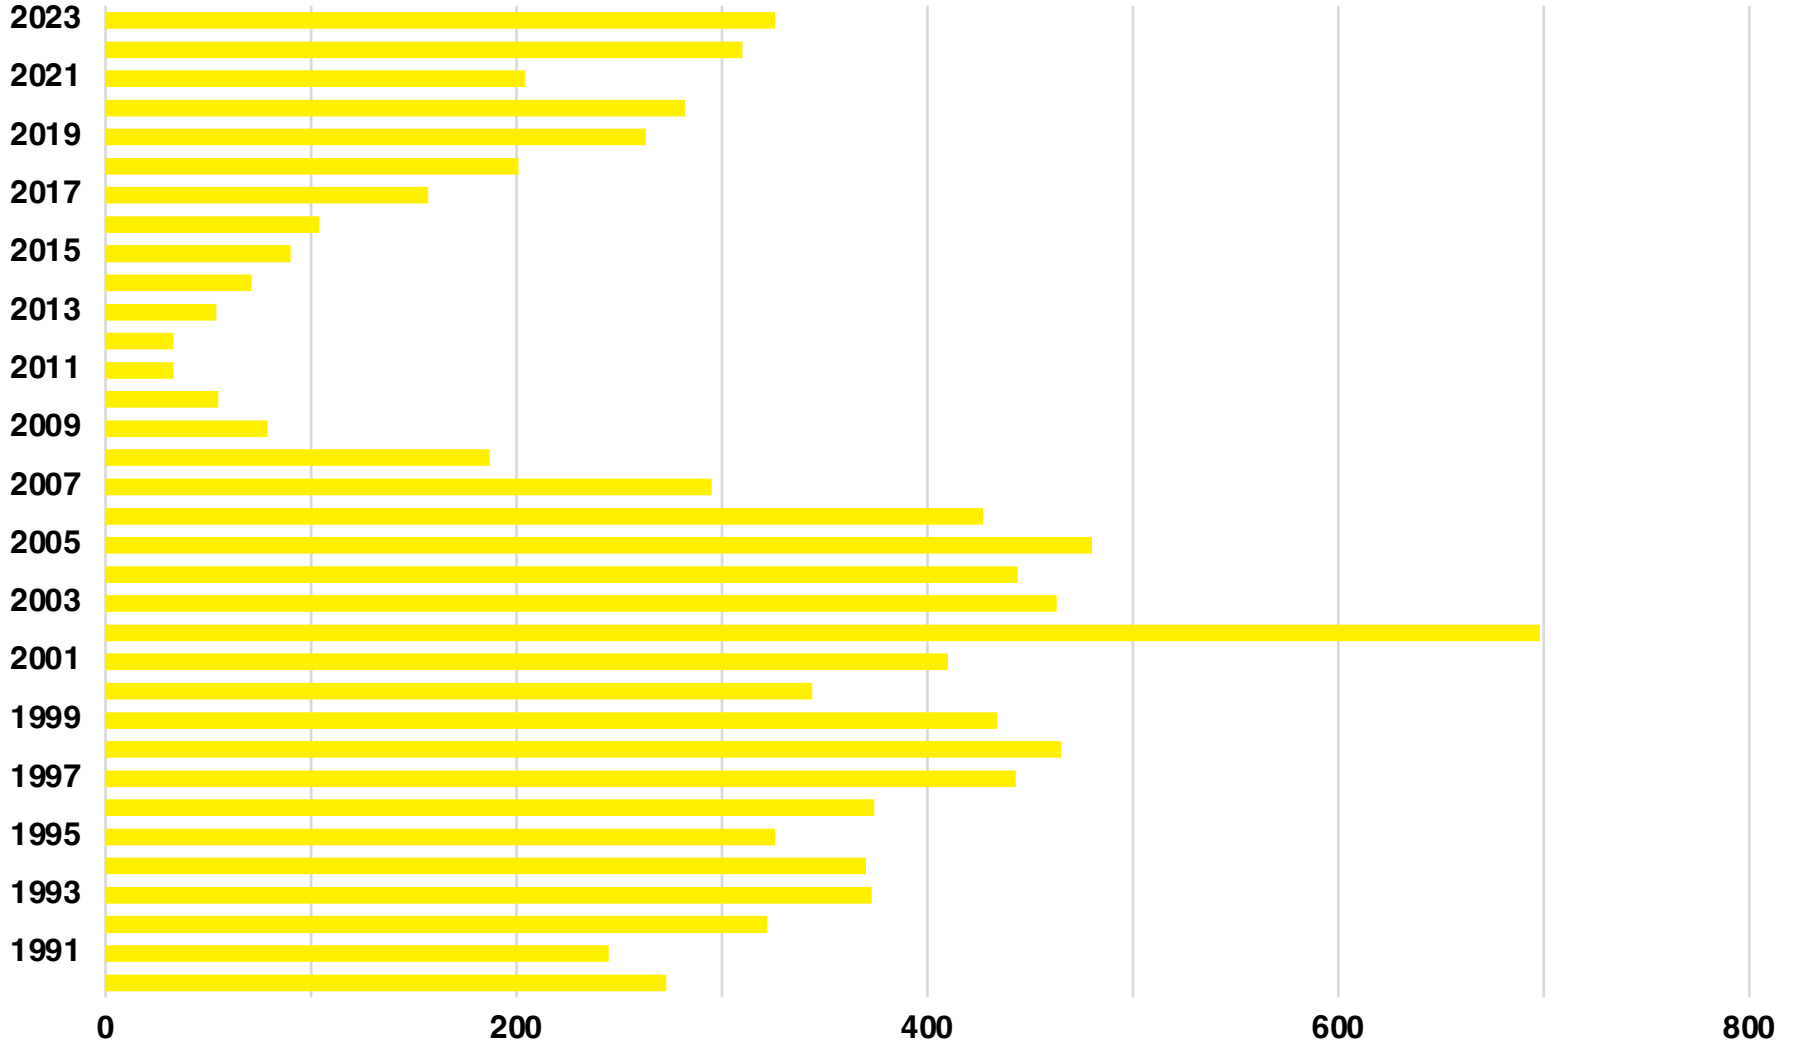

FLOYD COUNTY

TOTAL BUILDING PERMITS