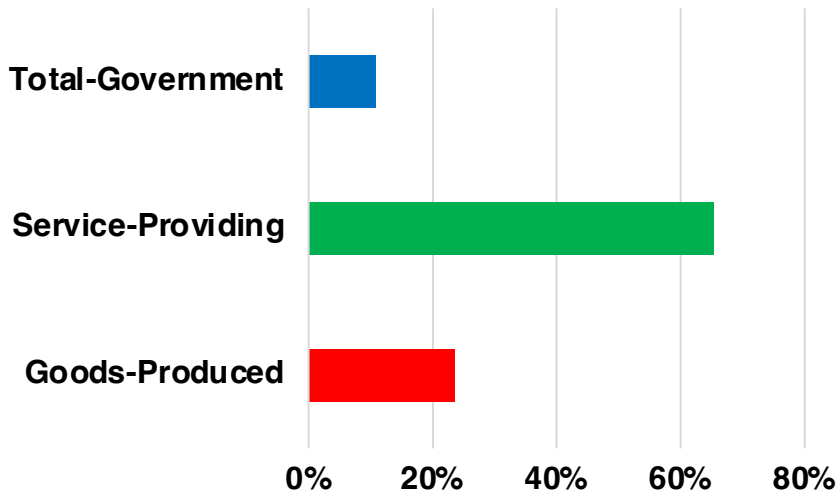

**NORTON NATIVE INTELLIGENCE | WWW.NORTONINTELLIGENCE.COM
434 GREEN STREET | GAINESVILLE, GA 30501 | (770) 532-0022**

FLOYD

FLOYD COUNTY

EMPLOYMENT SNAPSHOT

- 42,256 RESIDENTS CURRENTLY EMPLOYED.
- 2022 UNEMPLOYMENT RATE: 3.1%
- NOV 2023 UNEMPLOYMENT RATE: 2.8%

Employment Trends

Industry Mix

Unemployment Rate Trends

FLOYD COUNTY

HISTORICAL POPULATION

Source: US Census

FLOYD COUNTY

2022 POPULATION BY AGE