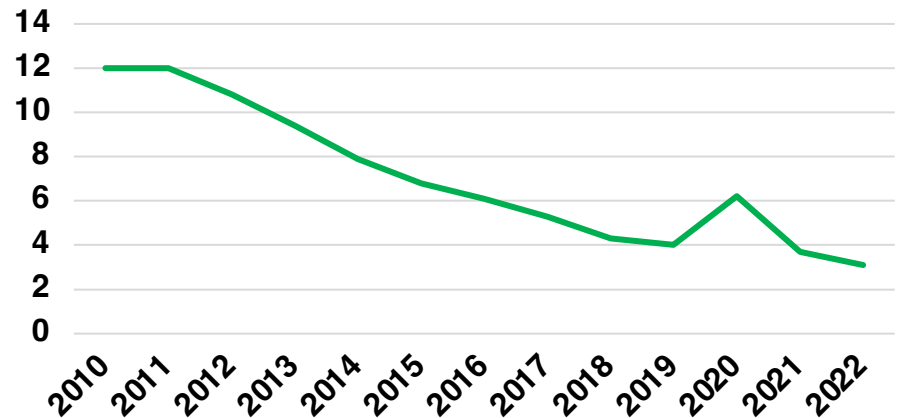

**NORTON NATIVE INTELLIGENCE | WWW.NORTONINTELLIGENCE.COM
434 GREEN STREET | GAINESVILLE, GA 30501 | (770) 532-0022**

FLOYD

FLOYD COUNTY

EMPLOYMENT SNAPSHOT

- 42,256 RESIDENTS CURRENTLY EMPLOYED.
- 2022 UNEMPLOYMENT RATE: 3.1%
- NOV 2023 UNEMPLOYMENT RATE: 2.8%

Employment Trends

Industry Mix

Unemployment Rate Trends

FLOYD COUNTY

HISTORICAL POPULATION

Source: US Census

FLOYD COUNTY

2022 POPULATION BY AGE