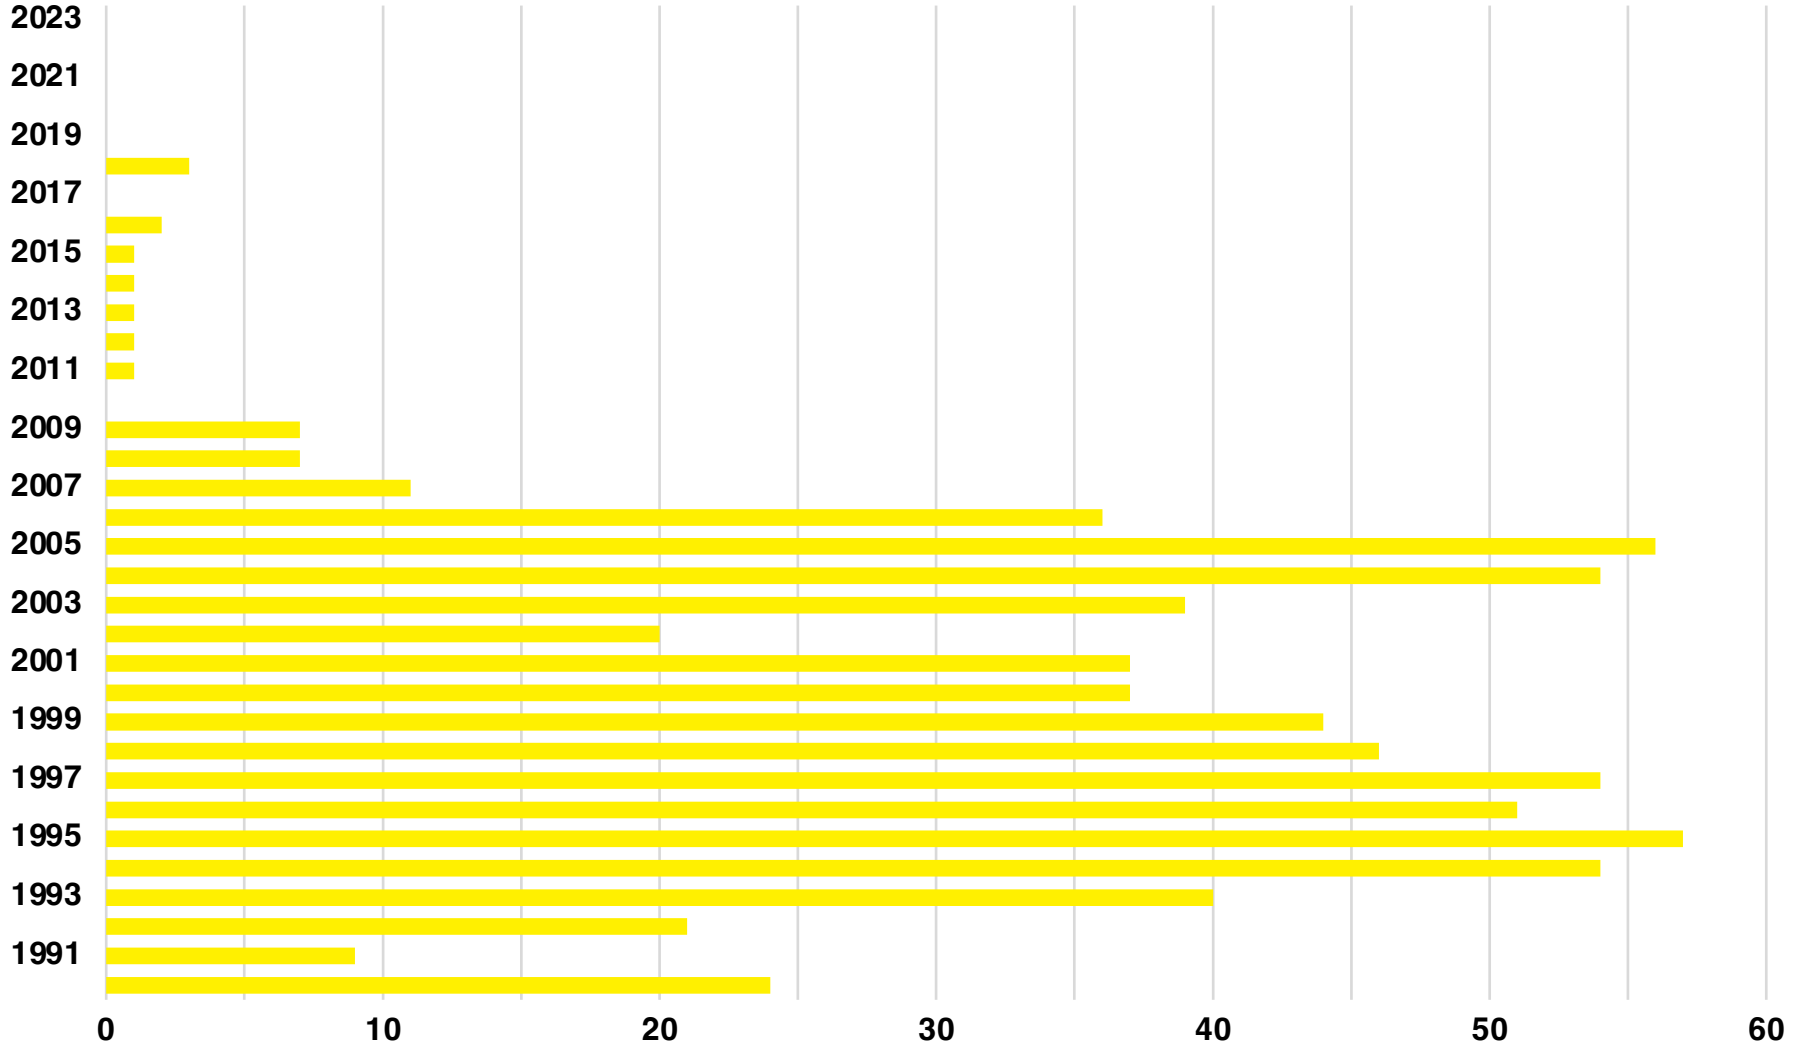

FLOYD COUNTY

MULTI FAMILY BUILDING PERMITS