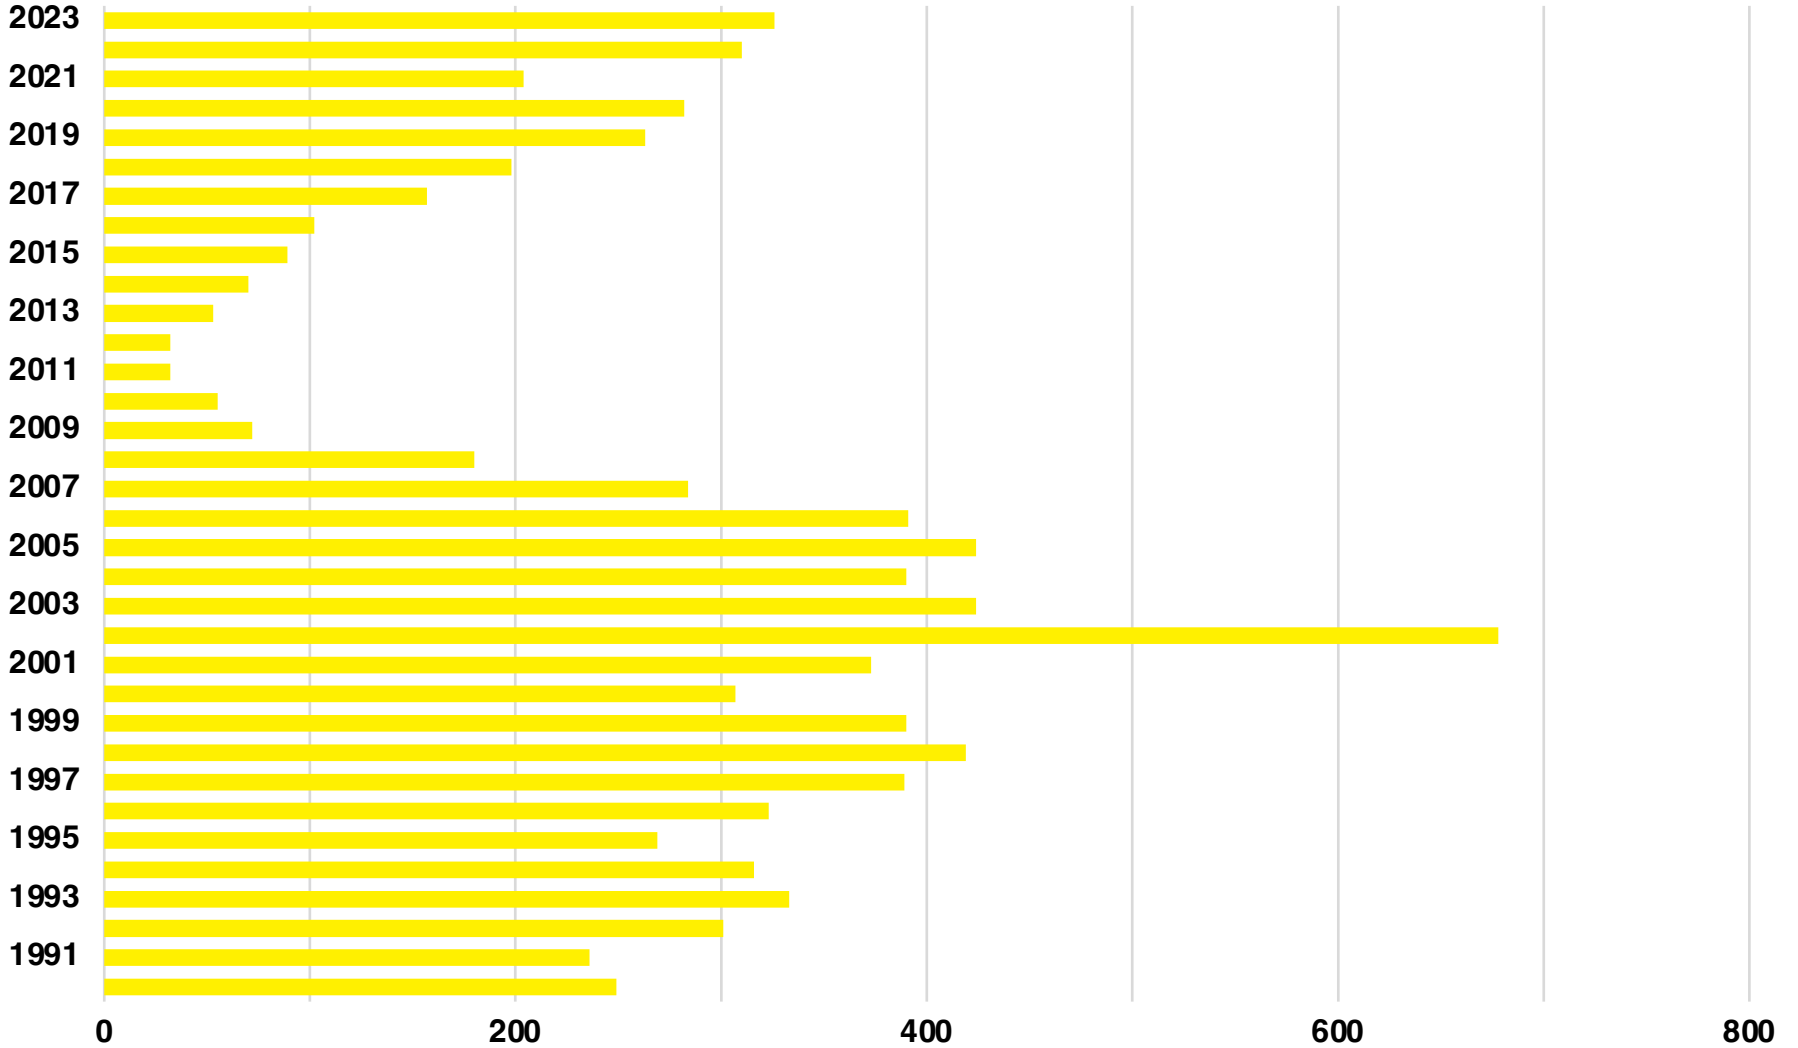

FLOYD COUNTY

SINGLE FAMILY BUILDING PERMITS