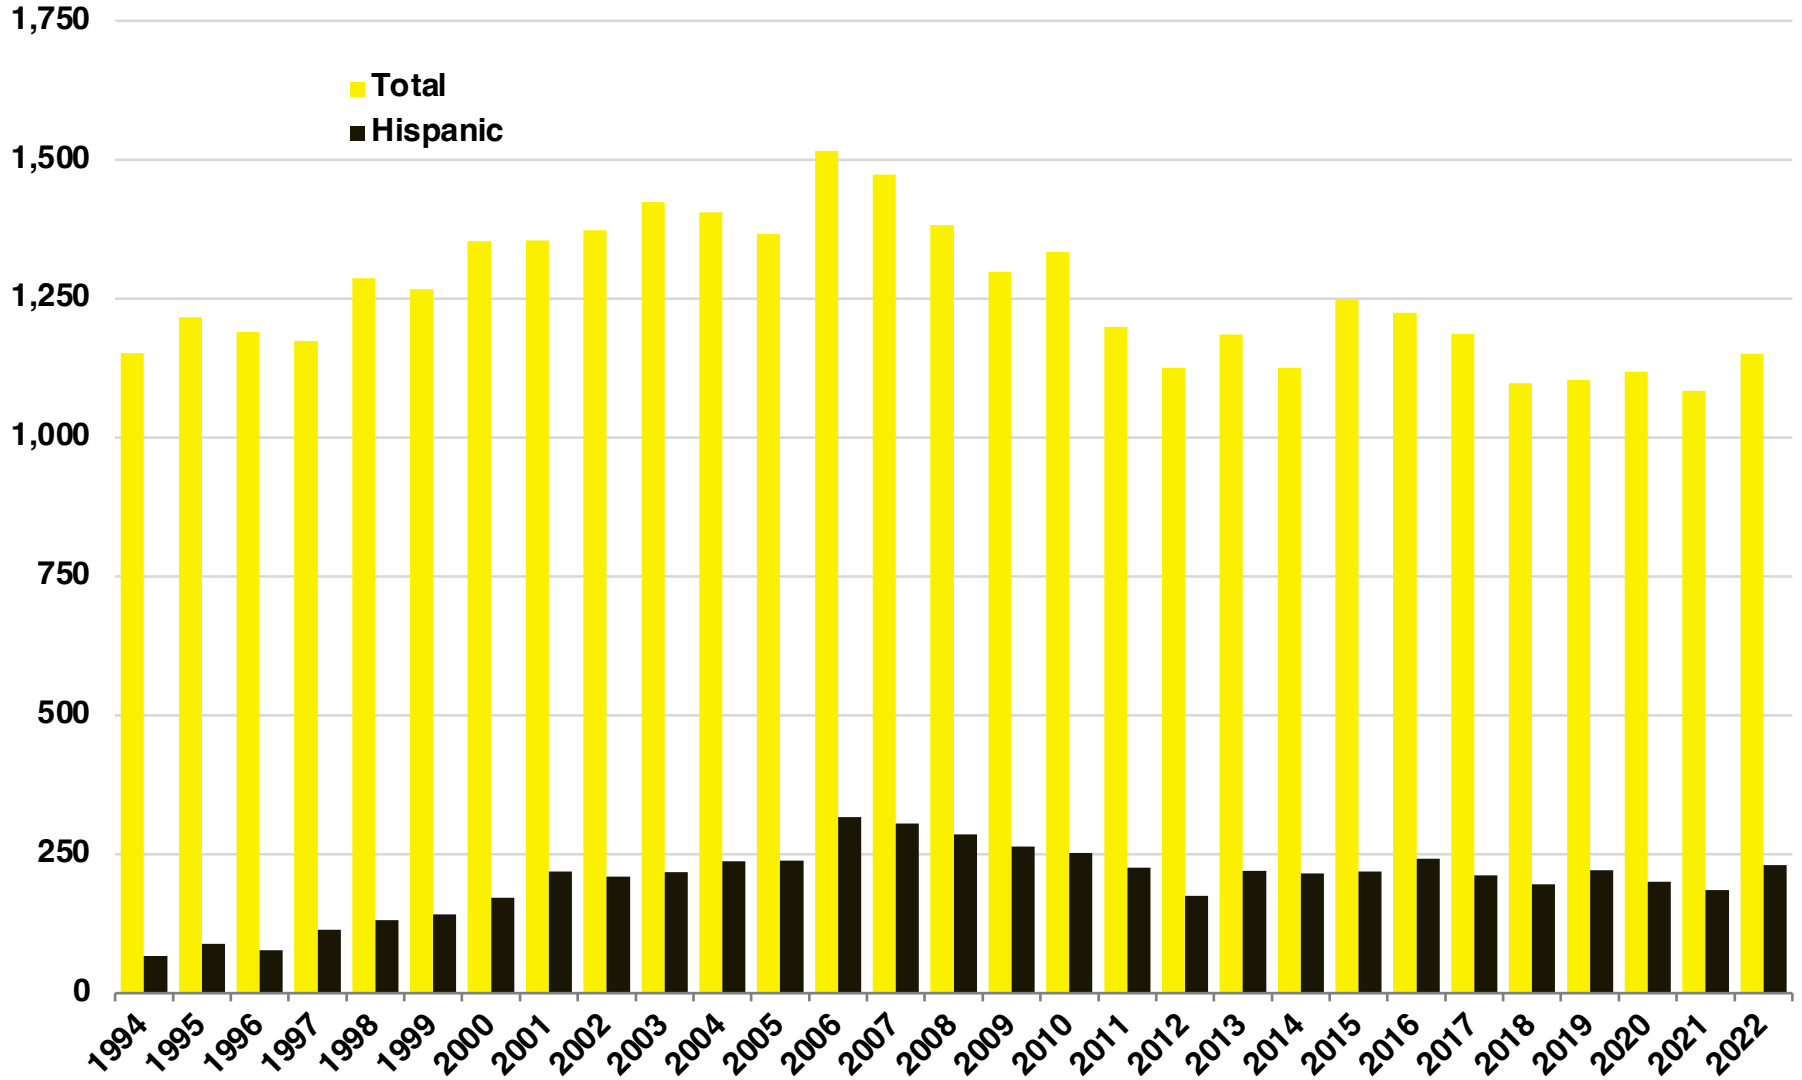

Source: GA Dept of Public Health

ROME

HISTORICAL POPULATION

Source: US Census

ROME

2021 POPULATION BY AGE

FLOYD COUNTY

TOTAL VS HISPANIC BIRTHS