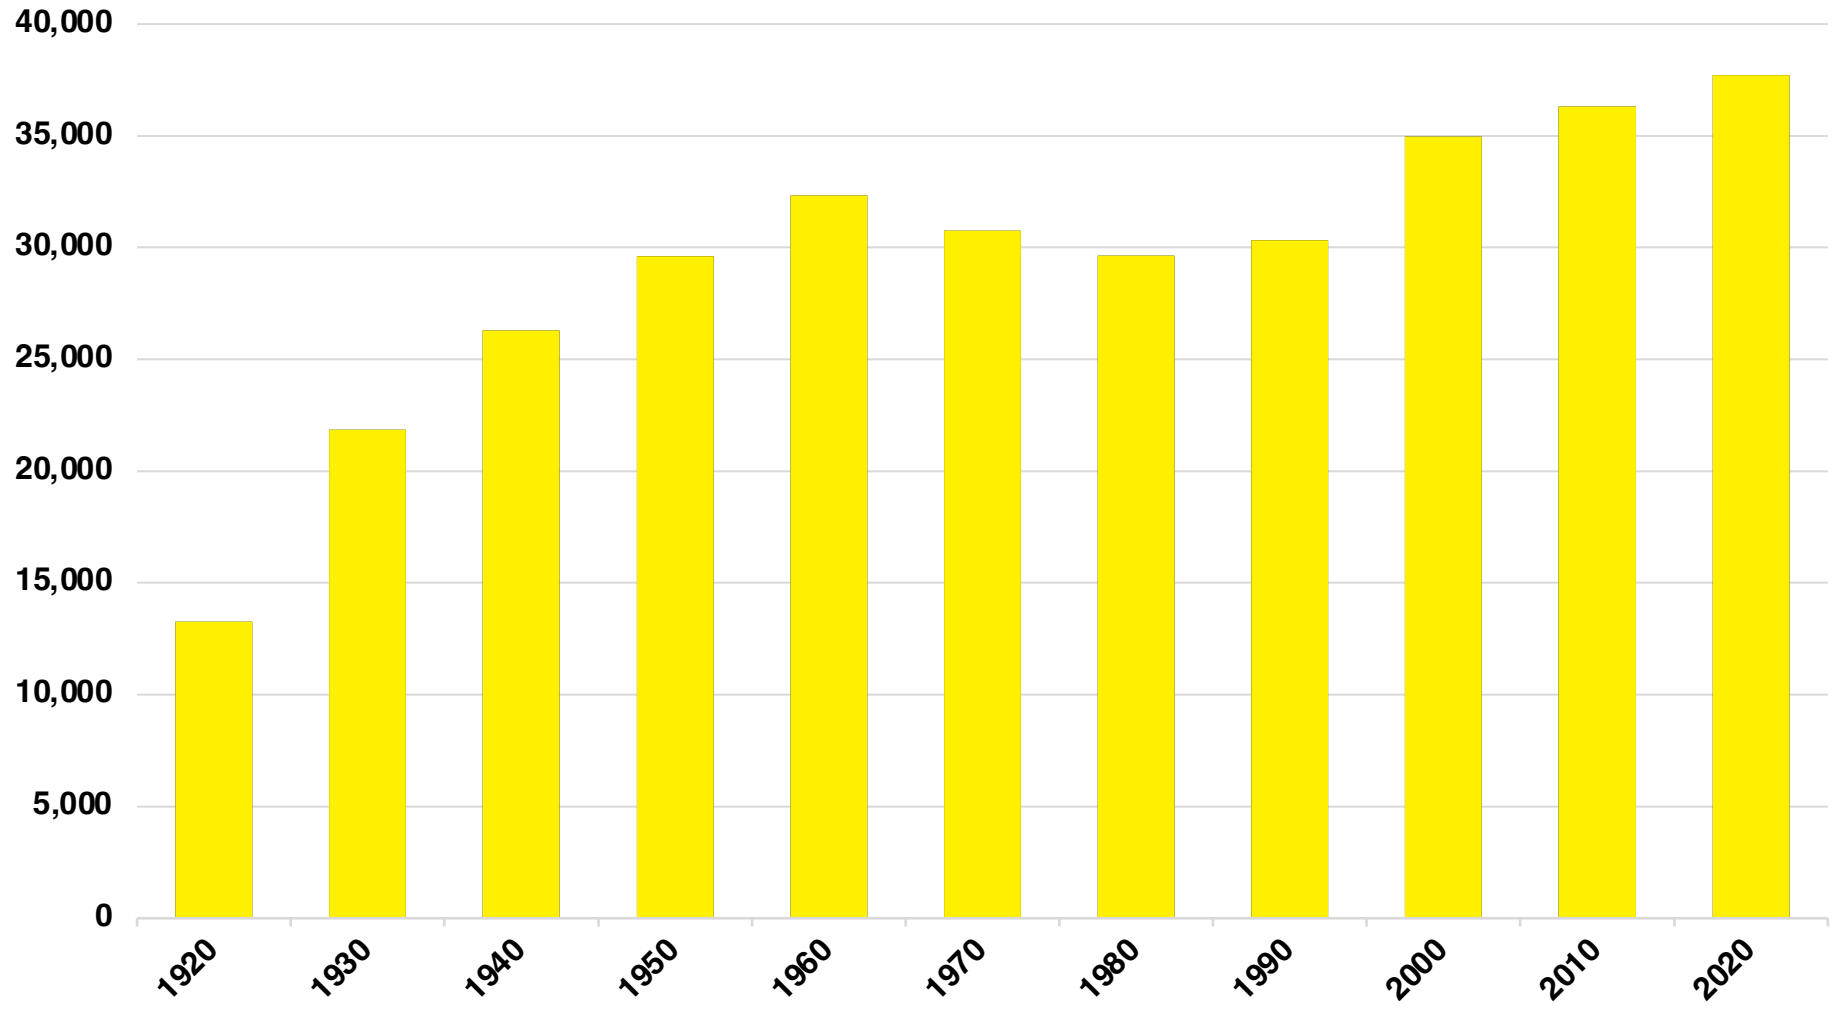

**NORTON NATIVE INTELLIGENCE | WWW.NORTONINTELLIGENCE.COM
434 GREEN STREET | GAINESVILLE, GA 30501 | (770) 532-0022**

FLOYD

FLOYD COUNTY

EMPLOYMENT SNAPSHOT

- 42,256 RESIDENTS CURRENTLY EMPLOYED.
- 2022 UNEMPLOYMENT RATE: 3.1%
- NOV 2023 UNEMPLOYMENT RATE: 2.8%

Employment Trends

Industry Mix

Unemployment Rate Trends

FLOYD COUNTY

HISTORICAL POPULATION

Source: US Census

FLOYD COUNTY

2022 POPULATION BY AGE

Source: GA Dept of Public Health

ROME

HISTORICAL POPULATION

Source: US Census

ROME

2021 POPULATION BY AGE

FLOYD COUNTY

TOTAL VS HISPANIC BIRTHS