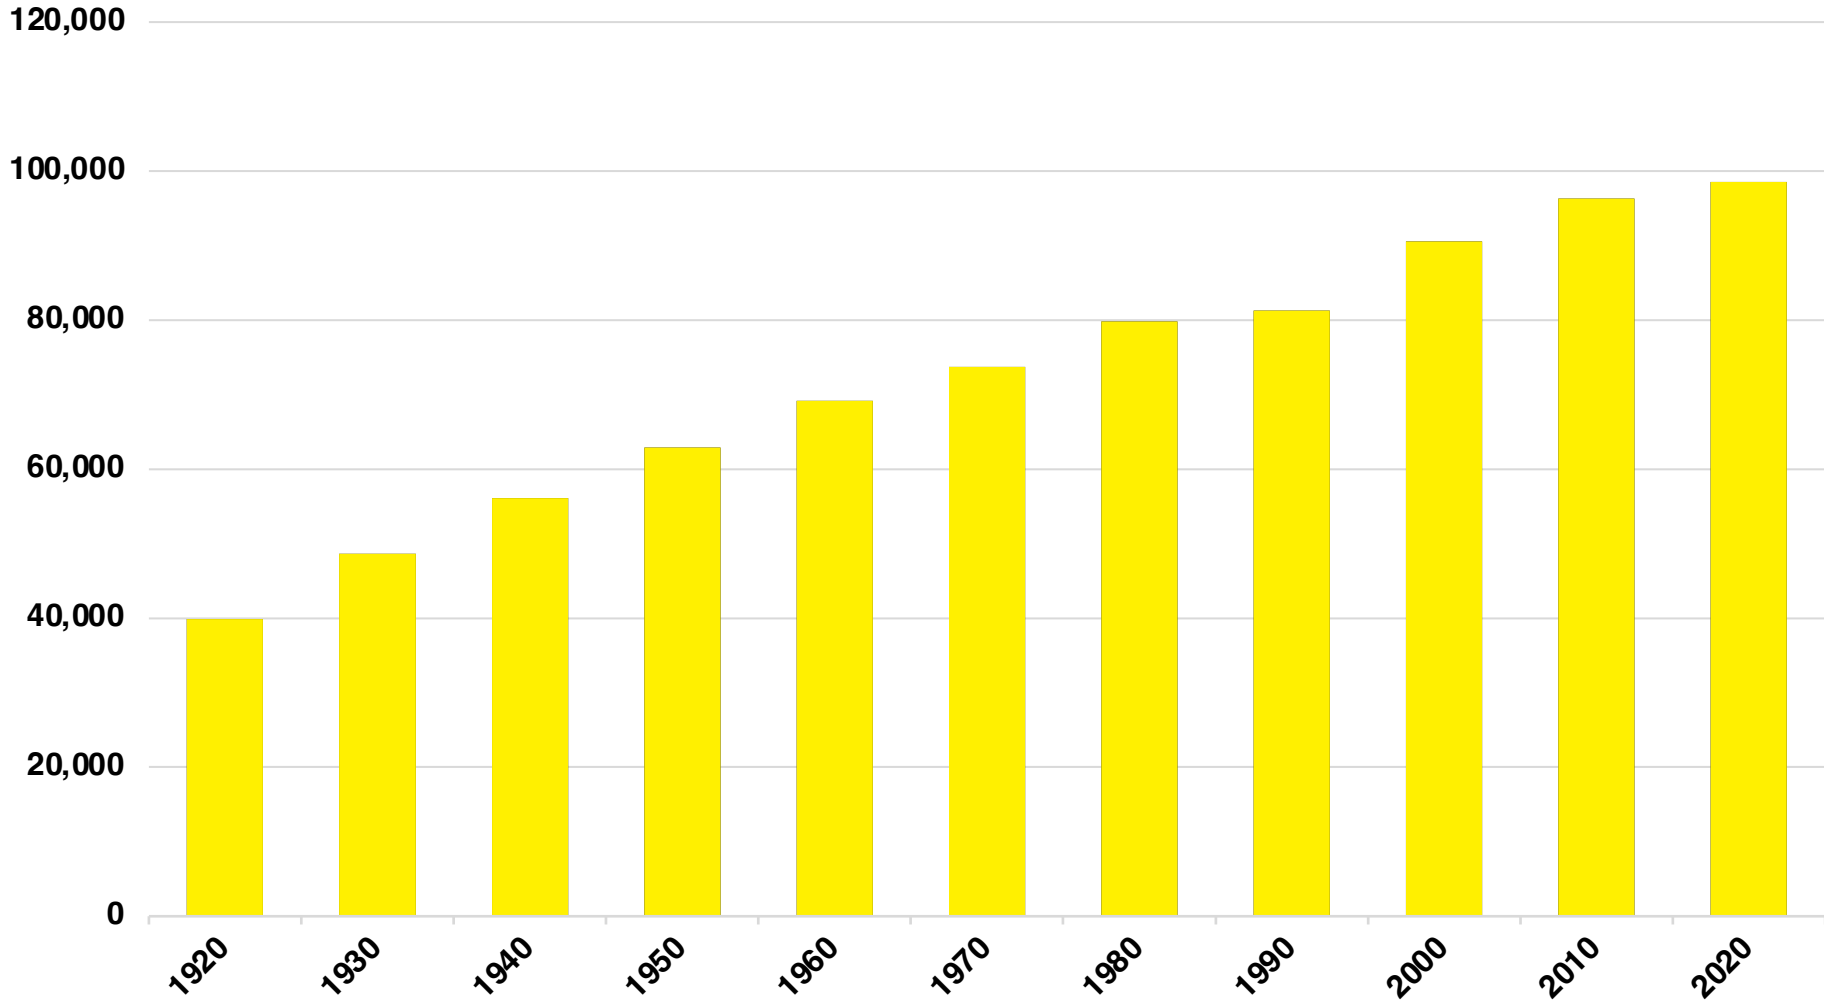

**NORTON NATIVE INTELLIGENCE | WWW.NORTONINTELLIGENCE.COM
434 GREEN STREET | GAINESVILLE, GA 30501 | (770) 532-0022**

FLOYD

FLOYD COUNTY

EMPLOYMENT SNAPSHOT

- 42,256 RESIDENTS CURRENTLY EMPLOYED.
- 2022 UNEMPLOYMENT RATE: 3.1%
- NOV 2023 UNEMPLOYMENT RATE: 2.8%

Employment Trends

Industry Mix

Unemployment Rate Trends

FLOYD COUNTY

HISTORICAL POPULATION

Source: US Census

FLOYD COUNTY

2022 POPULATION BY AGE

Source: GA Dept of Public Health

ROME

HISTORICAL POPULATION

Source: US Census

ROME

2021 POPULATION BY AGE

FLOYD COUNTY

TOTAL VS HISPANIC BIRTHS