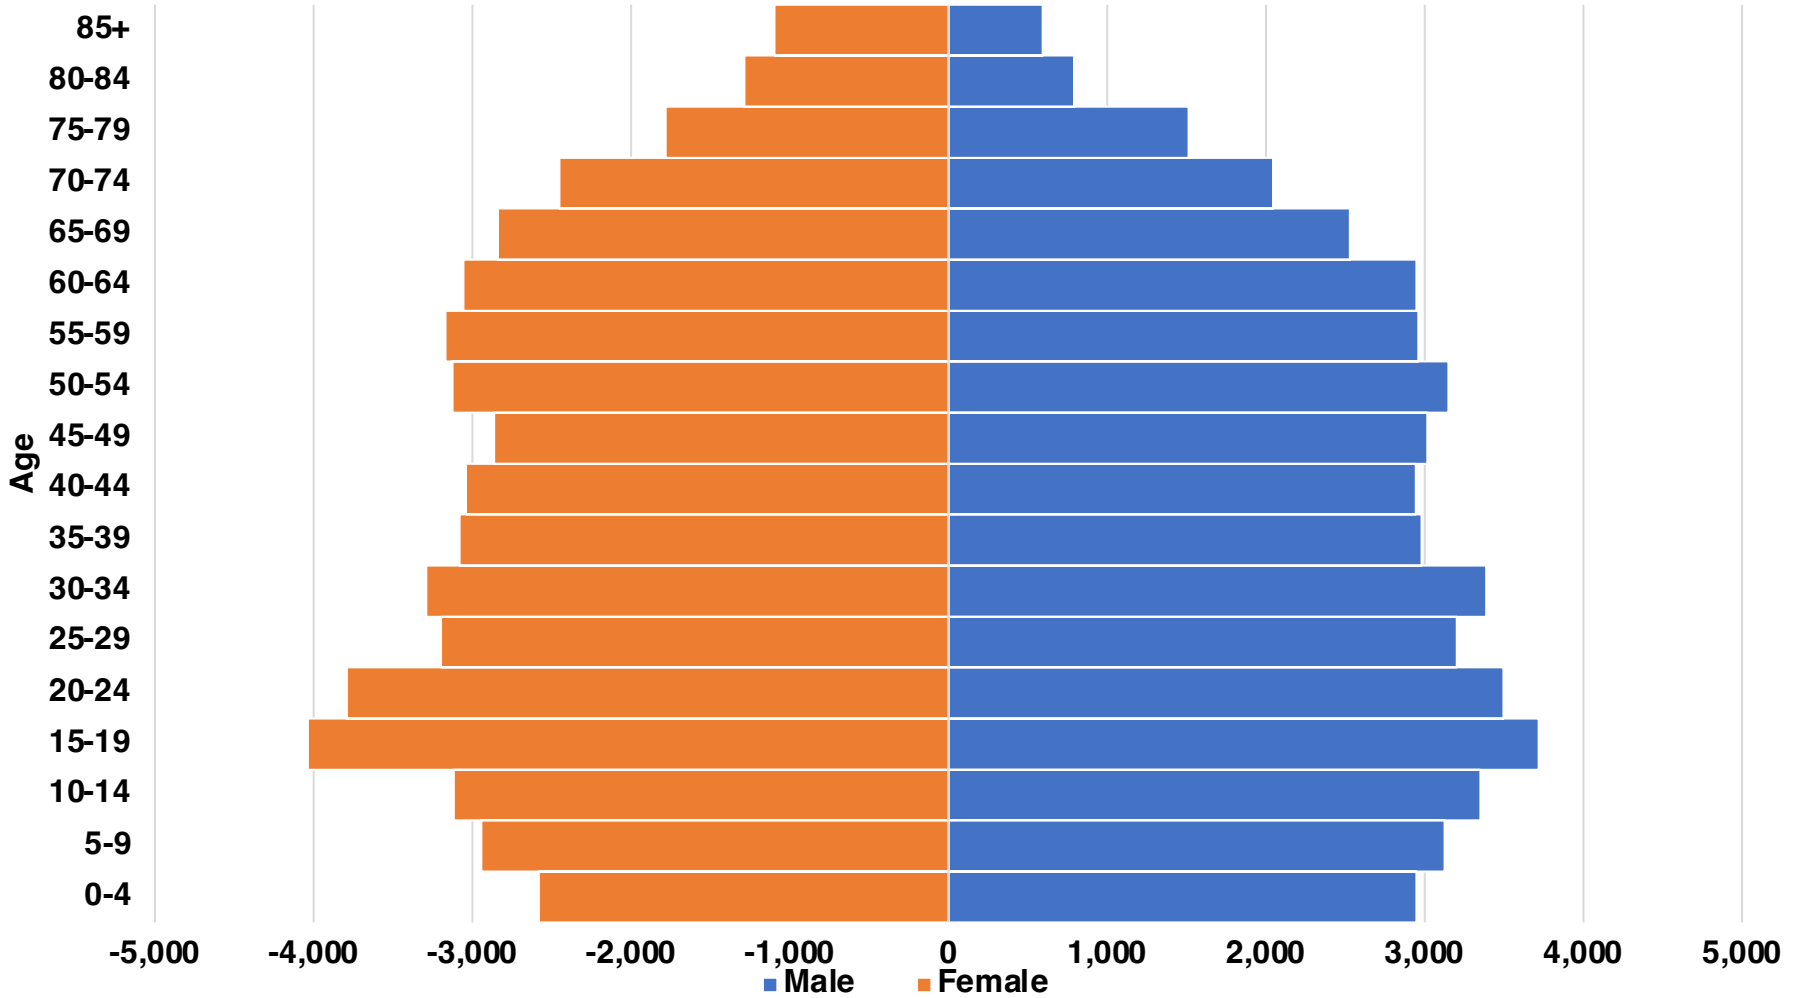

Employment Trends

Industry Mix

Unemployment Rate Trends

FLOYD COUNTY

HISTORICAL POPULATION

Source: US Census

FLOYD COUNTY

2022 POPULATION BY AGE

Source: GA Dept of Public Health

ROME

HISTORICAL POPULATION

Source: US Census

ROME

2021 POPULATION BY AGE

FLOYD COUNTY

TOTAL VS HISPANIC BIRTHS