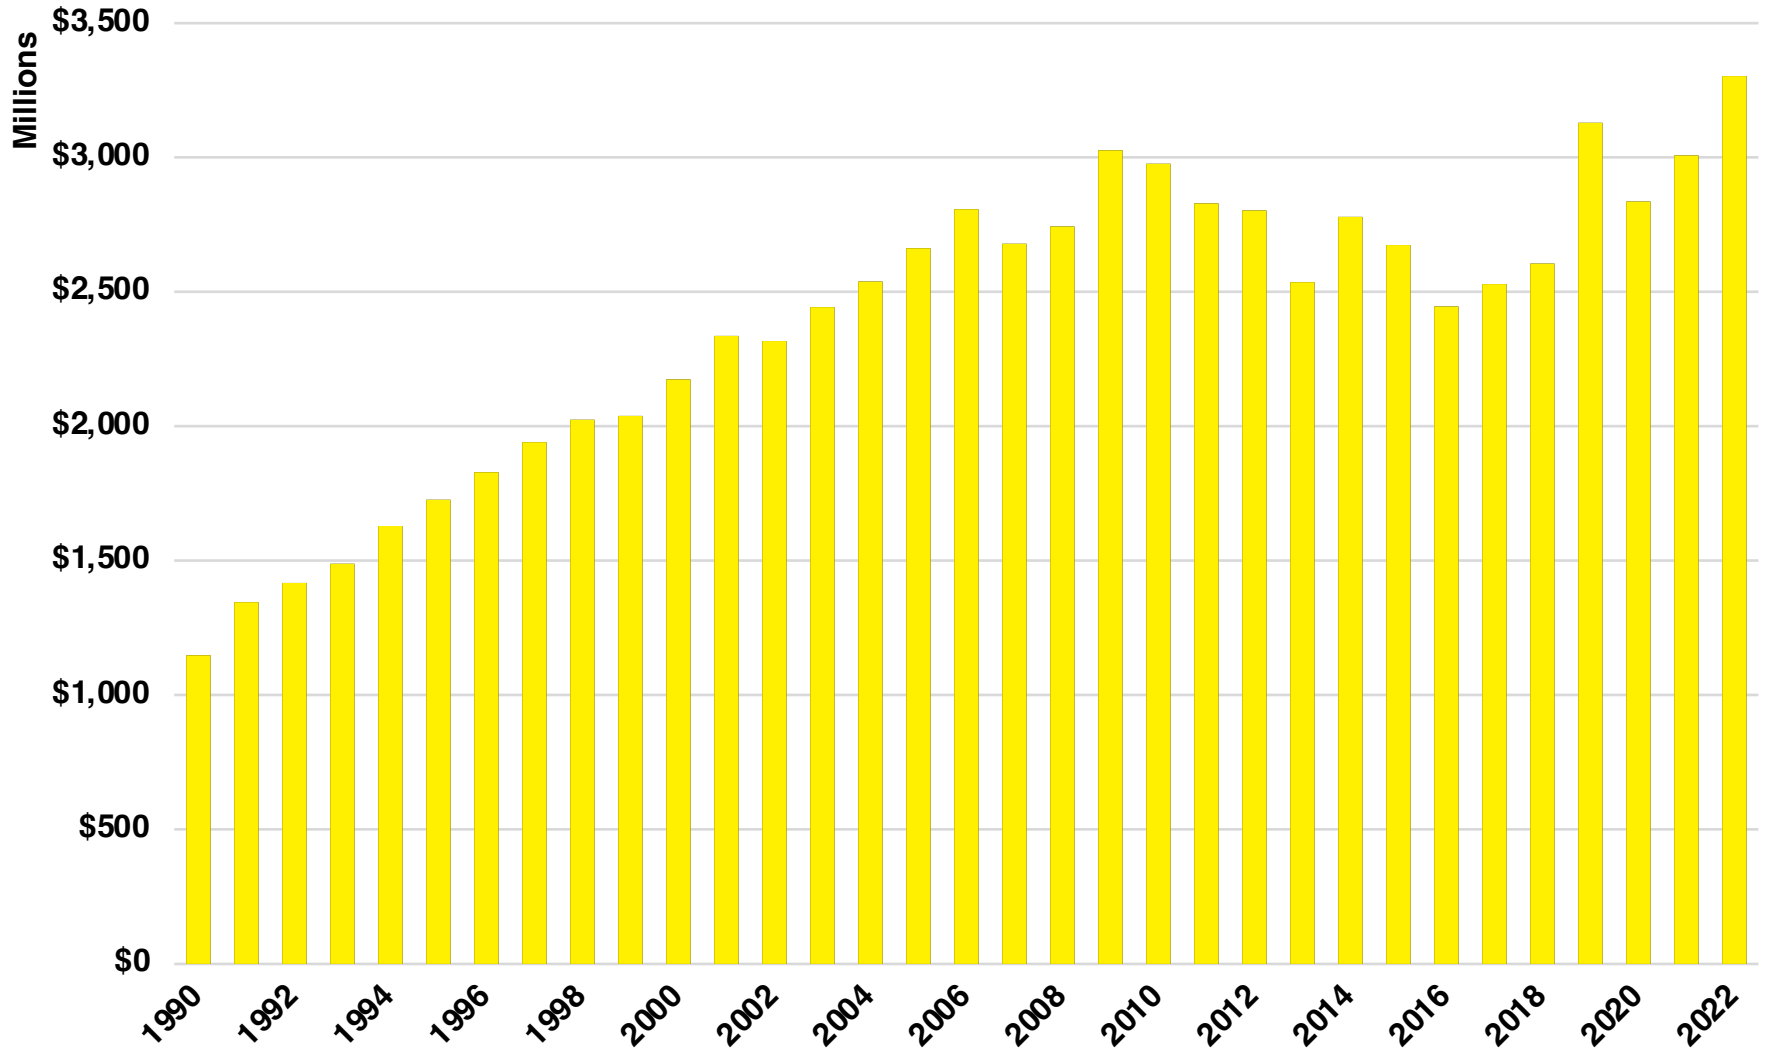

FLOYD COUNTY

TAX DIGEST 40% ASSESSED VALUE

Source: GA Dept of Revenue Consolidated Tax Digest