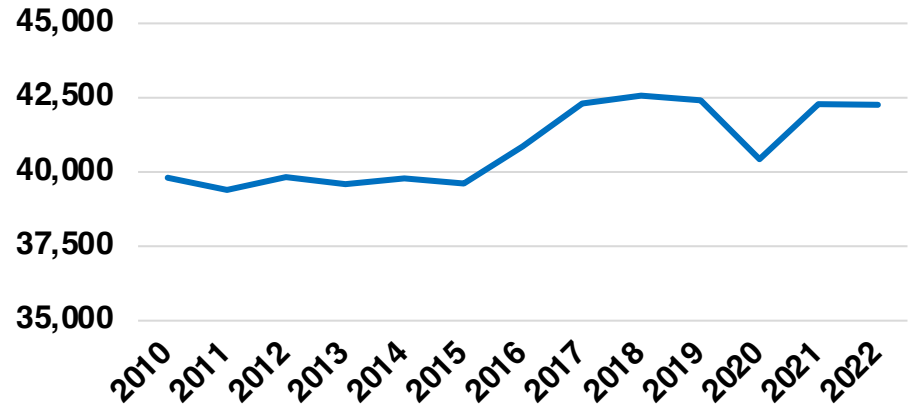

**NORTON NATIVE INTELLIGENCE | WWW.NORTONINTELLIGENCE.COM
434 GREEN STREET | GAINESVILLE, GA 30501 | (770) 532-0022**

FLOYD

FLOYD COUNTY

EMPLOYMENT SNAPSHOT

- 42,256 RESIDENTS CURRENTLY EMPLOYED.
- 2022 UNEMPLOYMENT RATE: 3.1%
- NOV 2023 UNEMPLOYMENT RATE: 2.8%

Employment Trends

Industry Mix

Unemployment Rate Trends

FLOYD COUNTY

HISTORICAL POPULATION

Source: US Census

FLOYD COUNTY

2022 POPULATION BY AGE