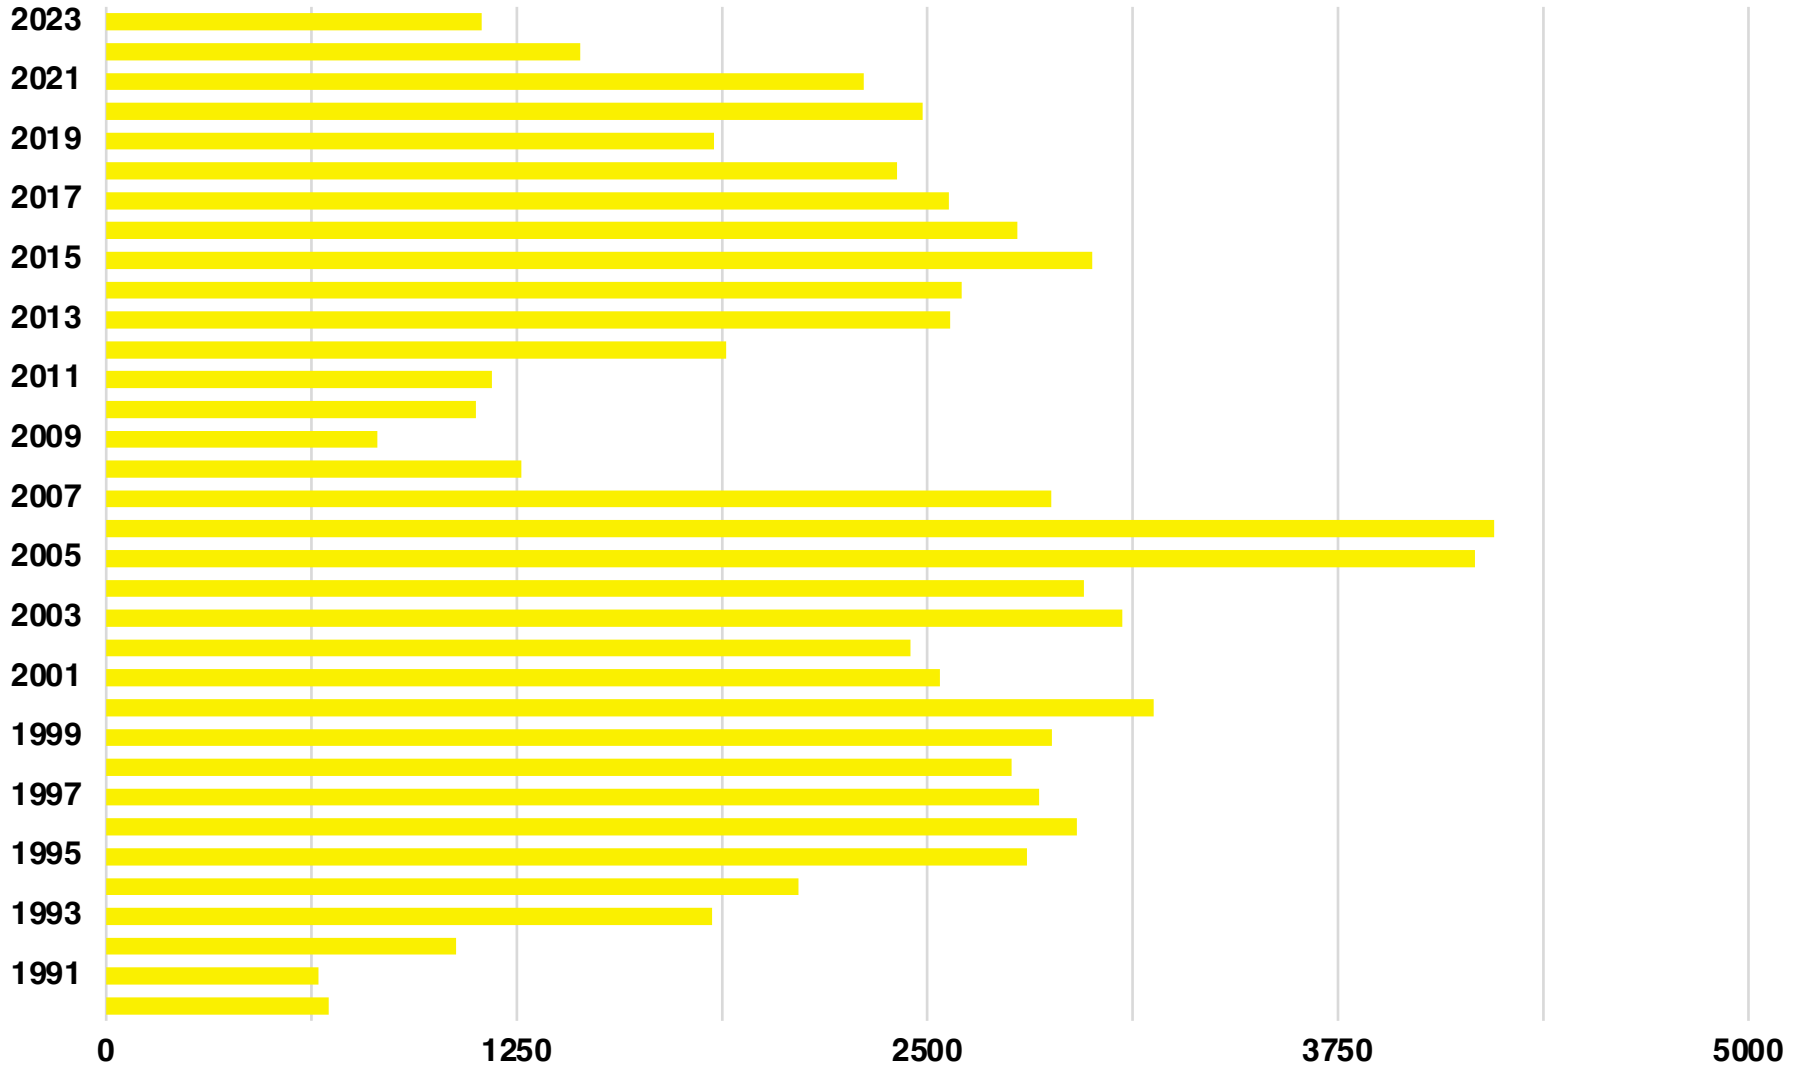

Source: GA Dept of Revenue Consolidated Tax Digest

FORSYTH COUNTY

SINGLE FAMILY BUILDING PERMITS

FORSYTH COUNTY

MULTI FAMILY BUILDING PERMITS

FORSYTH COUNTY

TOTAL BUILDING PERMITS

FORSYTH COUNTY