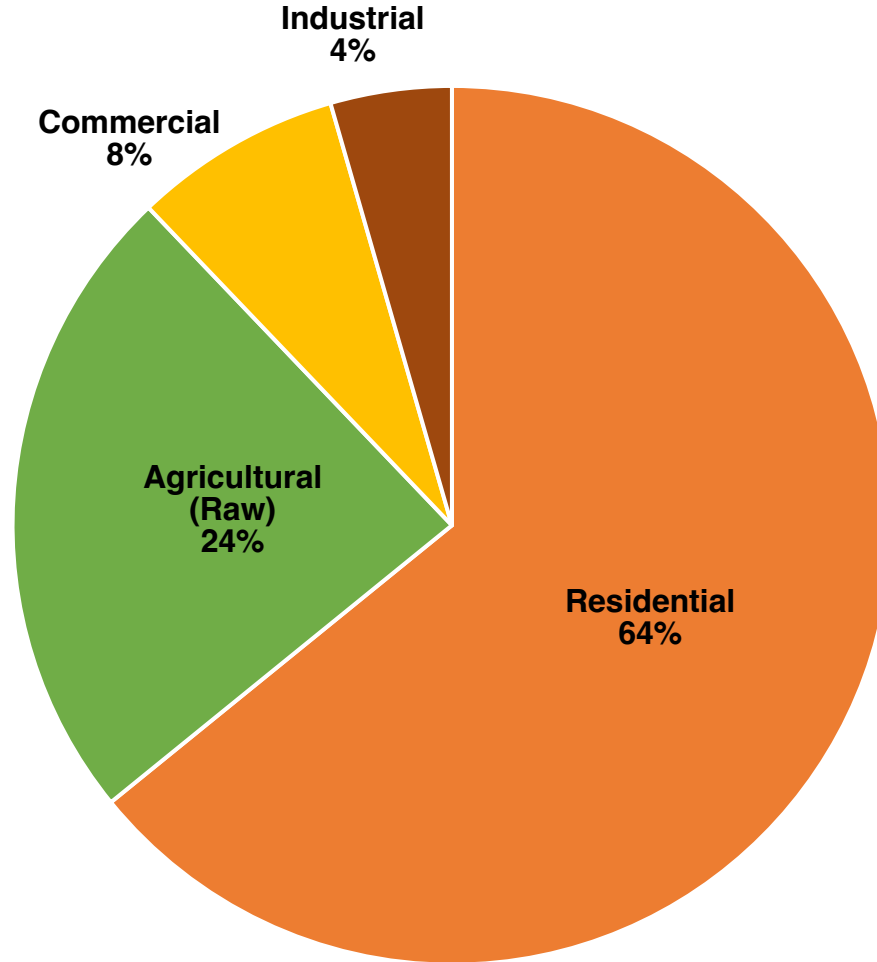

Source: GA Dept of Revenue Consolidated Tax Digest

FORSYTH COUNTY

SINGLE FAMILY BUILDING PERMITS

FORSYTH COUNTY

MULTI FAMILY BUILDING PERMITS

FORSYTH COUNTY

TOTAL BUILDING PERMITS

FORSYTH COUNTY

ZONED ACREAGE

2022

SERVICES

- INSURANCE
- REAL ESTATE
 - COMMERCIAL
 - RESIDENTIAL
 - ACREAGE
 - INVESTMENTS
 - RECREATIONAL TOURISM
- MANAGEMENT
 - MULTI FAMILY
 - COMMERCIAL
 - HOME RENTAL
 - COMMUNITY MANAGEMENT
 - RAW ACREAGE
- RELOCATION
- HOME SERVICES
- CONSULTATION
- RESEARCH
- MORTGAGE
- DEVELOPMENT
- REO