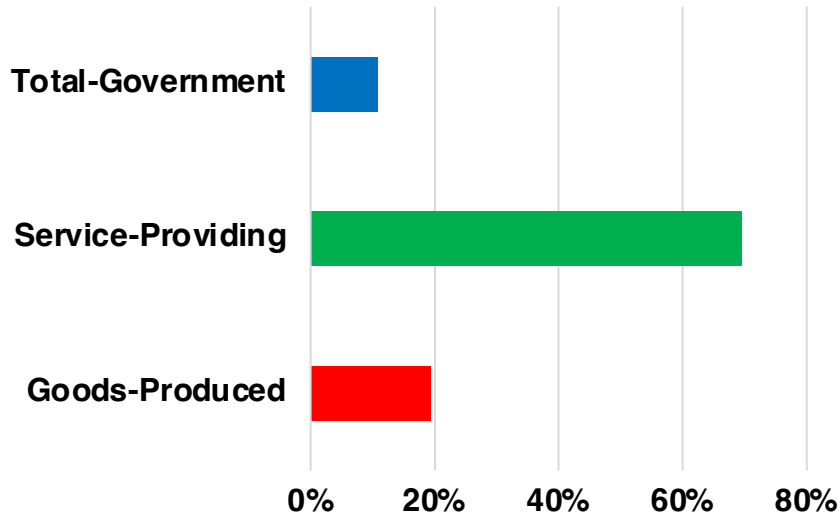

NORTON NATIVE INTELLIGENCE | WWW.NORTONINTELLIGENCE.COM
434 GREEN STREET | GAINESVILLE, GA 30501 | (770) 532-0022

FORSYTH

FORSYTH COUNTY

EMPLOYMENT SNAPSHOT

- 142,429 RESIDENTS CURRENTLY EMPLOYED.
- 2022 UNEMPLOYMENT RATE: 2.3%
- NOV 2023 UNEMPLOYMENT RATE: 2.4%

Employment Trends

Industry Mix

Unemployment Rate Trends

FORSYTH COUNTY

HISTORICAL POPULATION

Source: US Census

FORSYTH COUNTY

2022 POPULATION BY AGE