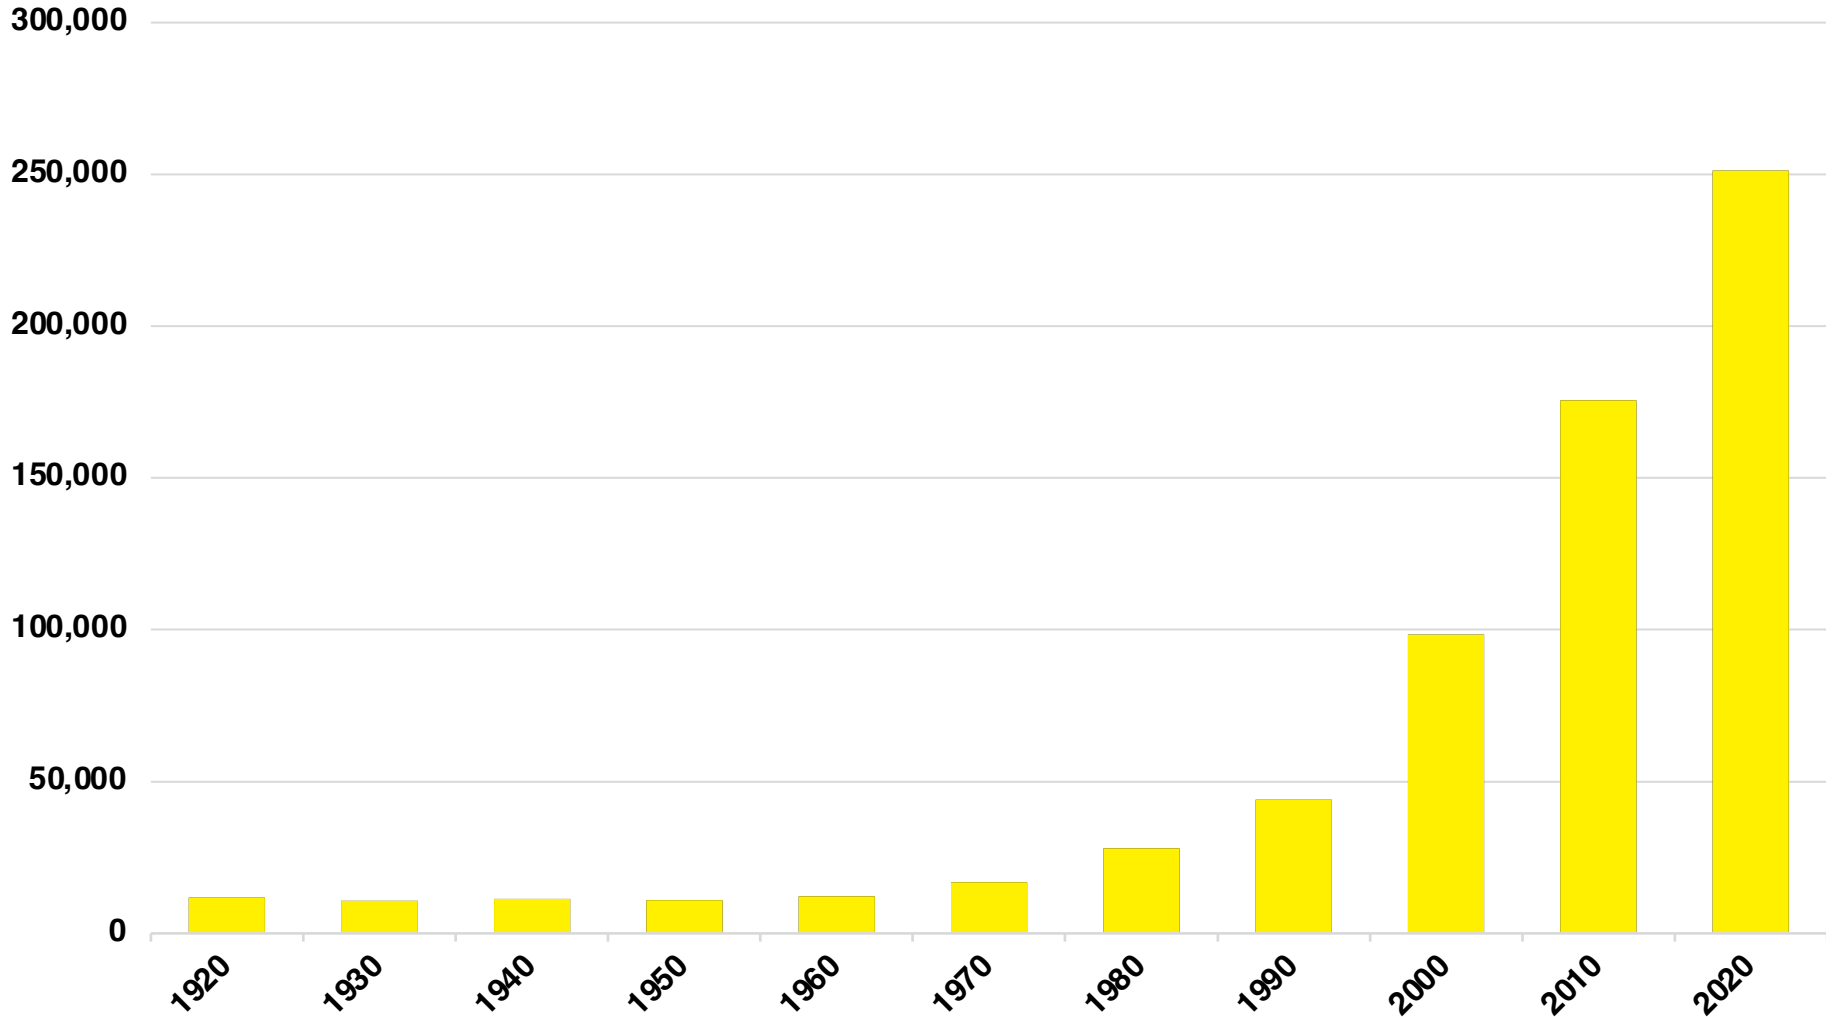

NORTON NATIVE INTELLIGENCE | WWW.NORTONINTELLIGENCE.COM
434 GREEN STREET | GAINESVILLE, GA 30501 | (770) 532-0022

FORSYTH

FORSYTH COUNTY

EMPLOYMENT SNAPSHOT

- 142,429 RESIDENTS CURRENTLY EMPLOYED.
- 2022 UNEMPLOYMENT RATE: 2.3%
- NOV 2023 UNEMPLOYMENT RATE: 2.4%

Employment Trends

Industry Mix

Unemployment Rate Trends

FORSYTH COUNTY

HISTORICAL POPULATION

Source: US Census

FORSYTH COUNTY

2022 POPULATION BY AGE