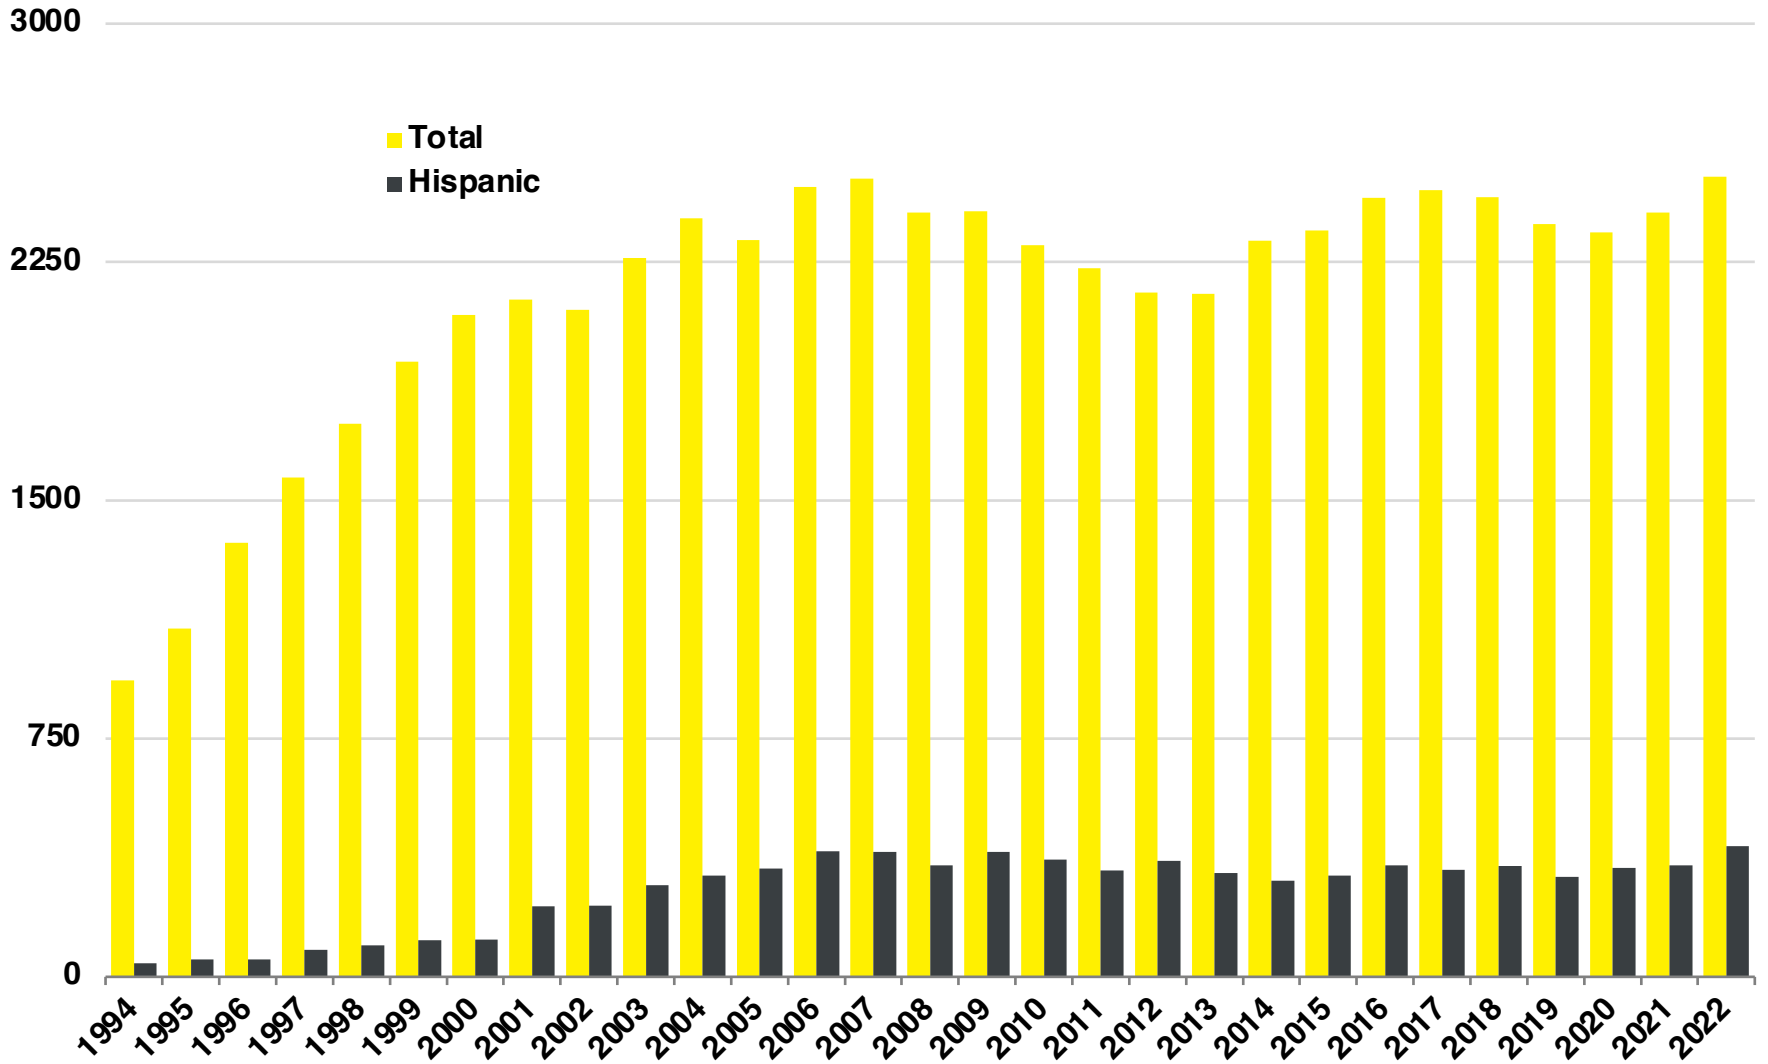

FORSYTH COUNTY

TOTAL VS HISPANIC BIRTHS