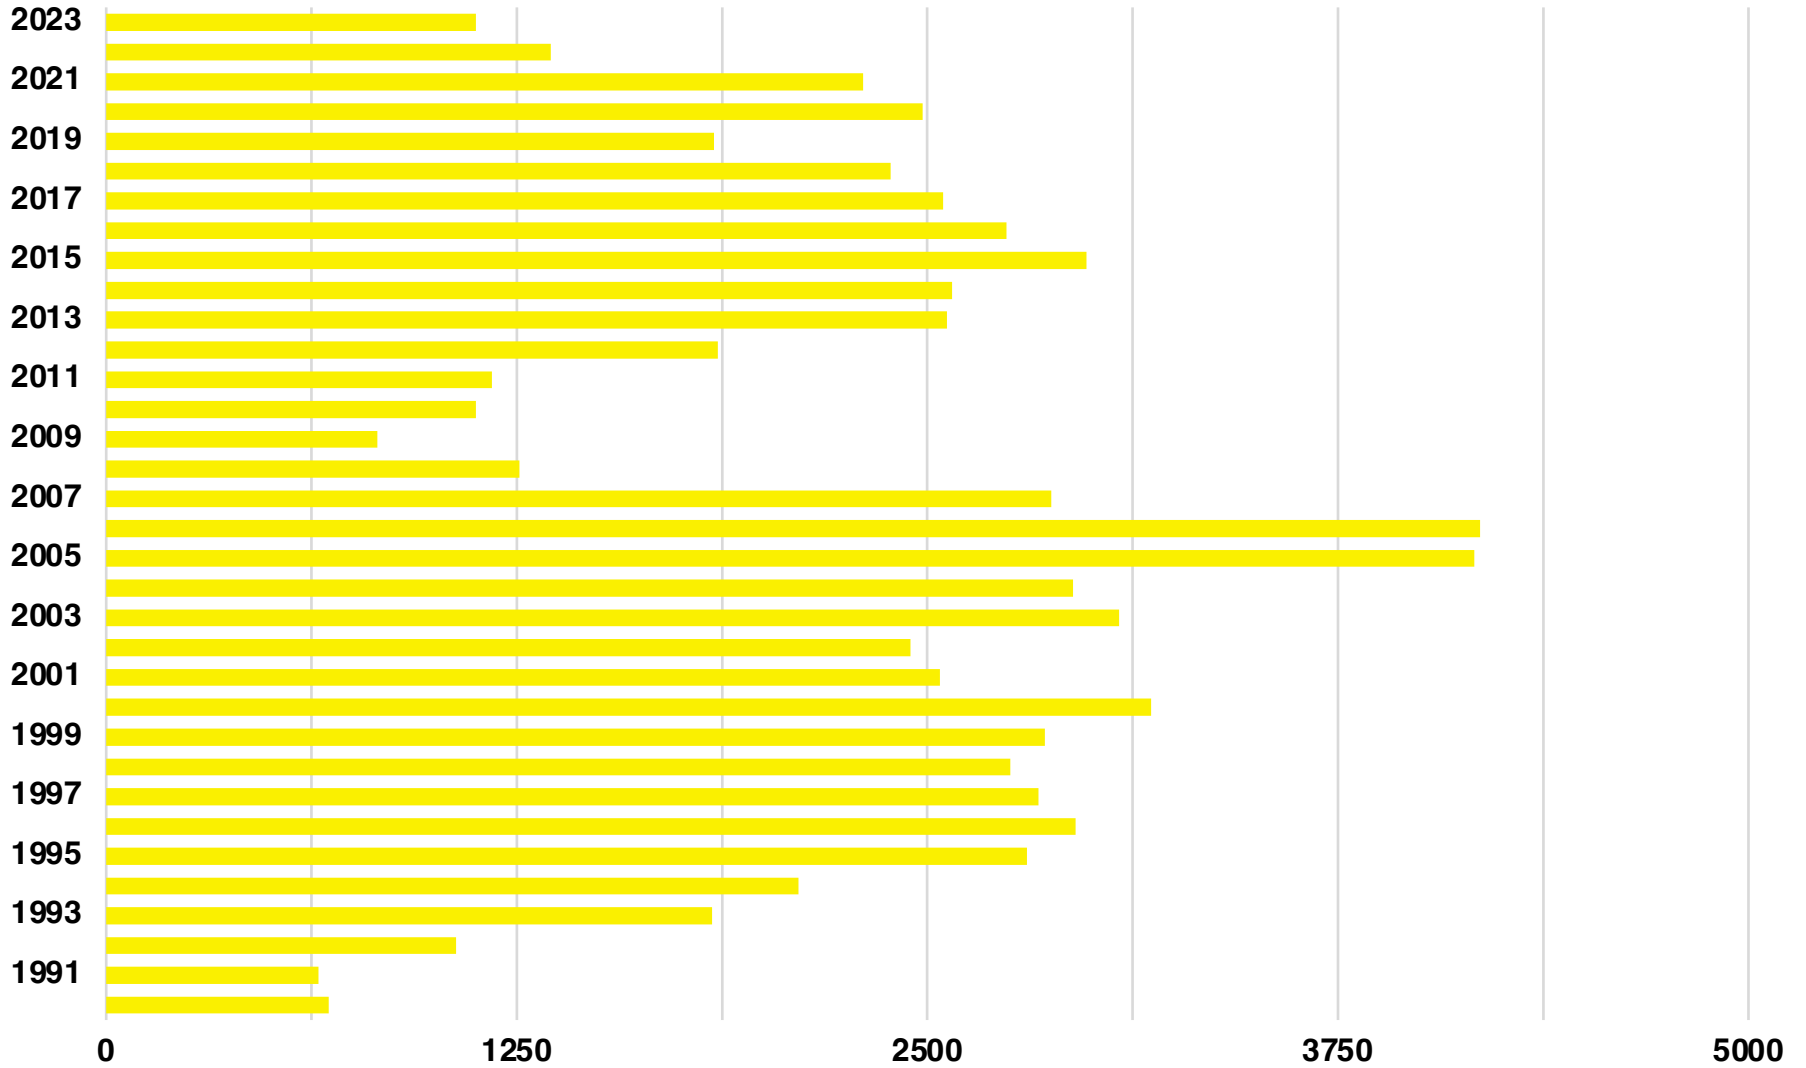

FORSYTH COUNTY

SINGLE FAMILY BUILDING PERMITS