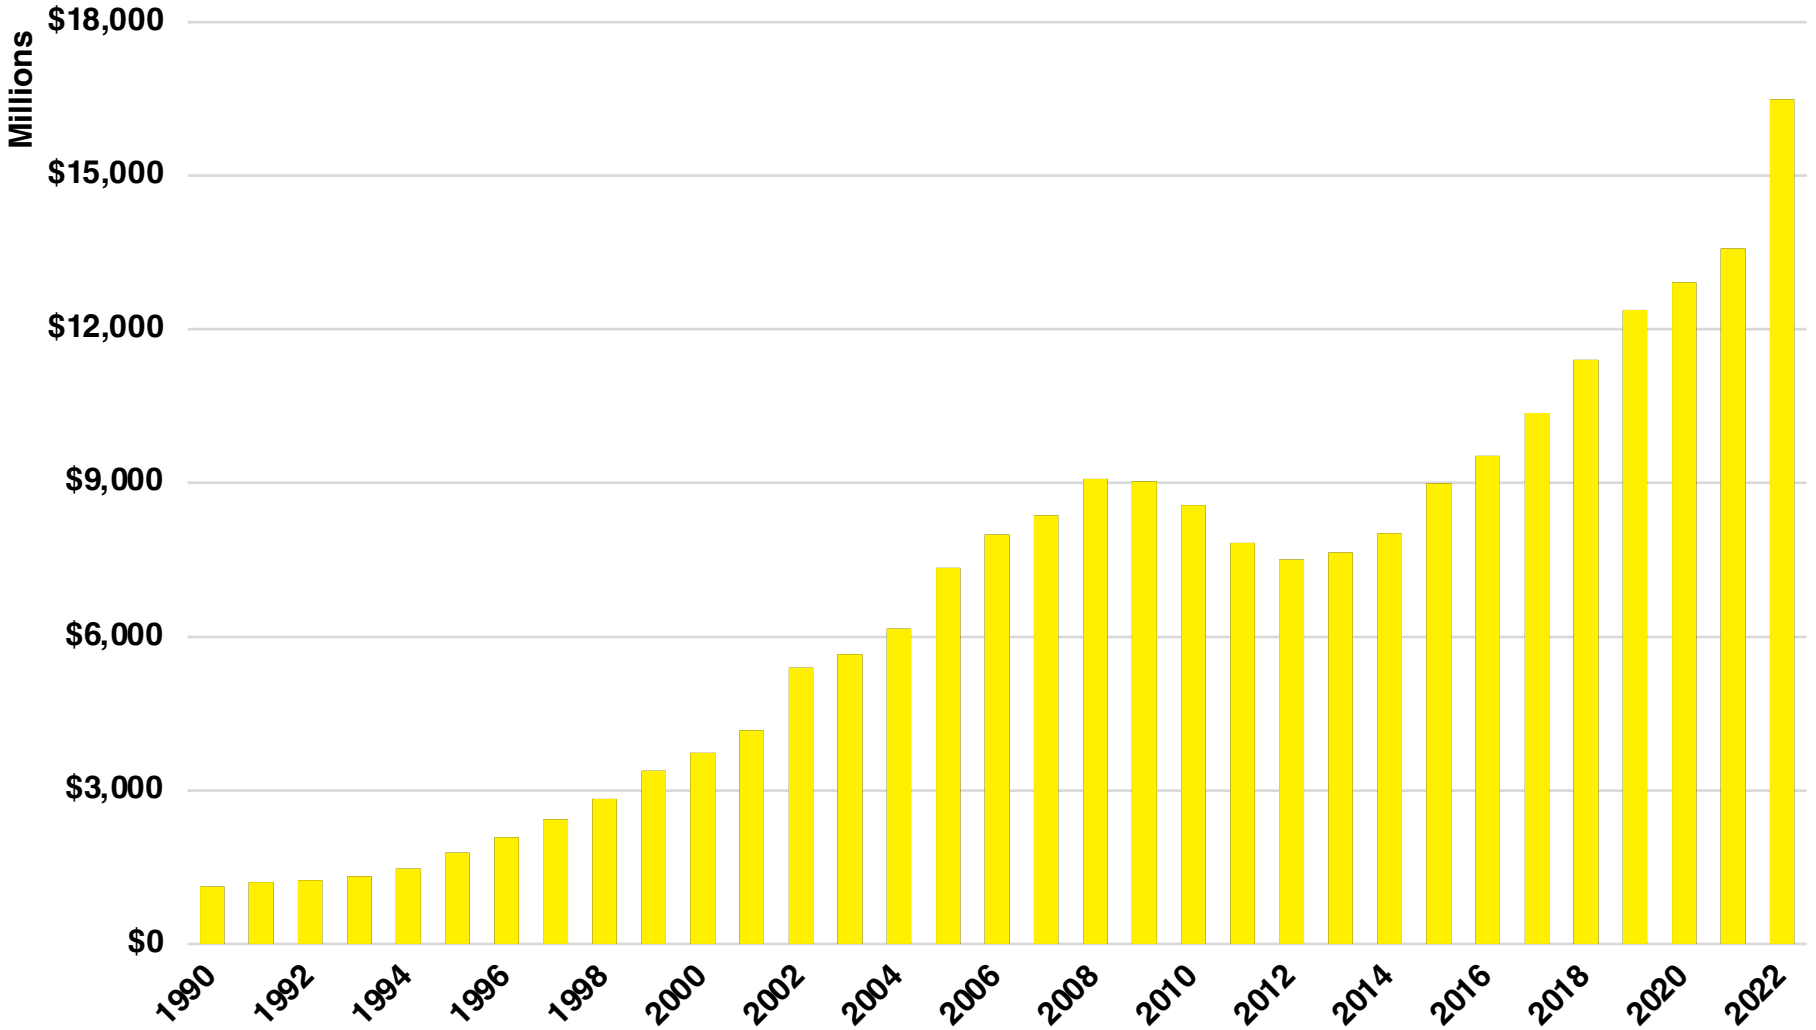

FORSYTH COUNTY

TAX DIGEST 40% ASSESSED VALUE

Source: GA Dept of Revenue Consolidated Tax Digest