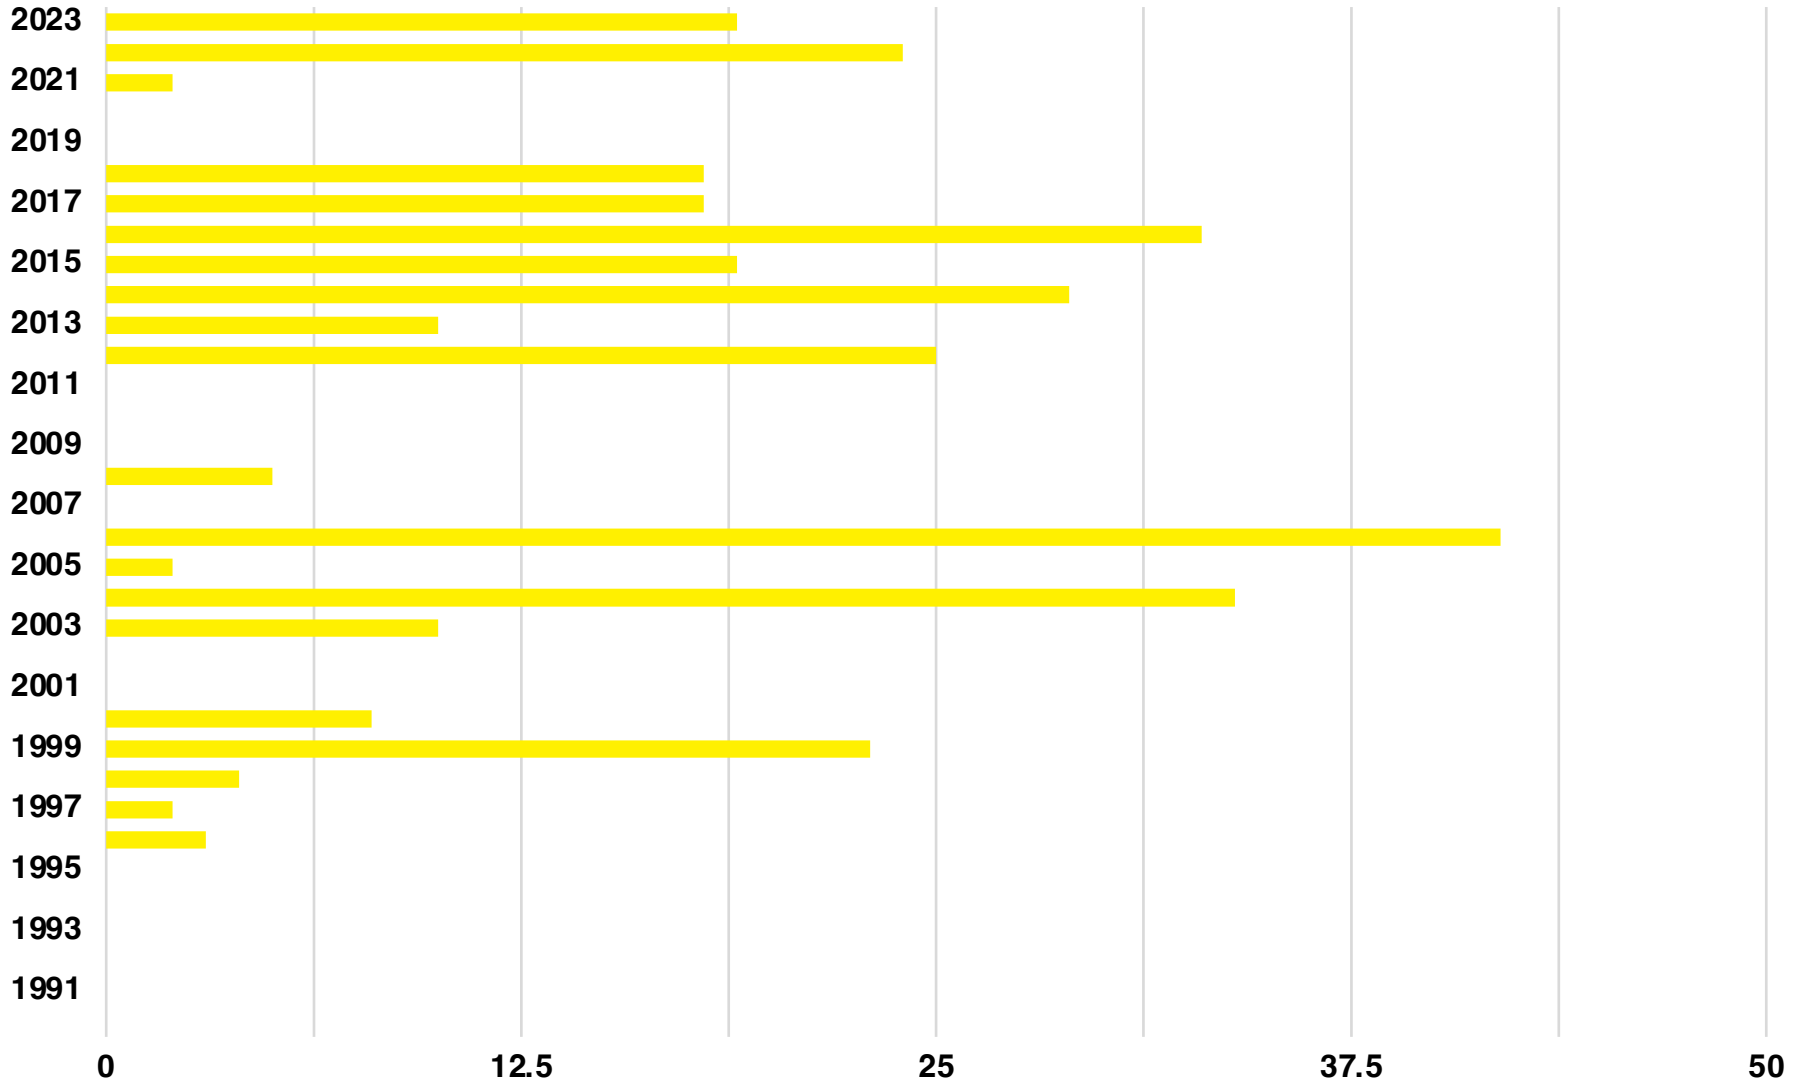

Source: GA Dept of Revenue Consolidated Tax Digest

FORSYTH COUNTY

SINGLE FAMILY BUILDING PERMITS

FORSYTH COUNTY

MULTI FAMILY BUILDING PERMITS

FORSYTH COUNTY

TOTAL BUILDING PERMITS

FORSYTH COUNTY