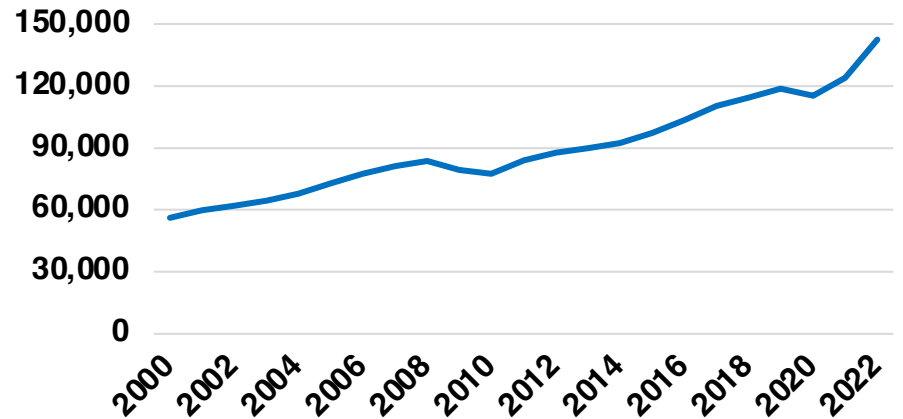

NORTON NATIVE INTELLIGENCE | WWW.NORTONINTELLIGENCE.COM
434 GREEN STREET | GAINESVILLE, GA 30501 | (770) 532-0022

FORSYTH

FORSYTH COUNTY

EMPLOYMENT SNAPSHOT

- 142,429 RESIDENTS CURRENTLY EMPLOYED.
- 2022 UNEMPLOYMENT RATE: 2.3%
- NOV 2023 UNEMPLOYMENT RATE: 2.4%

Employment Trends

Industry Mix

Unemployment Rate Trends

FORSYTH COUNTY

HISTORICAL POPULATION

Source: US Census

FORSYTH COUNTY

2022 POPULATION BY AGE