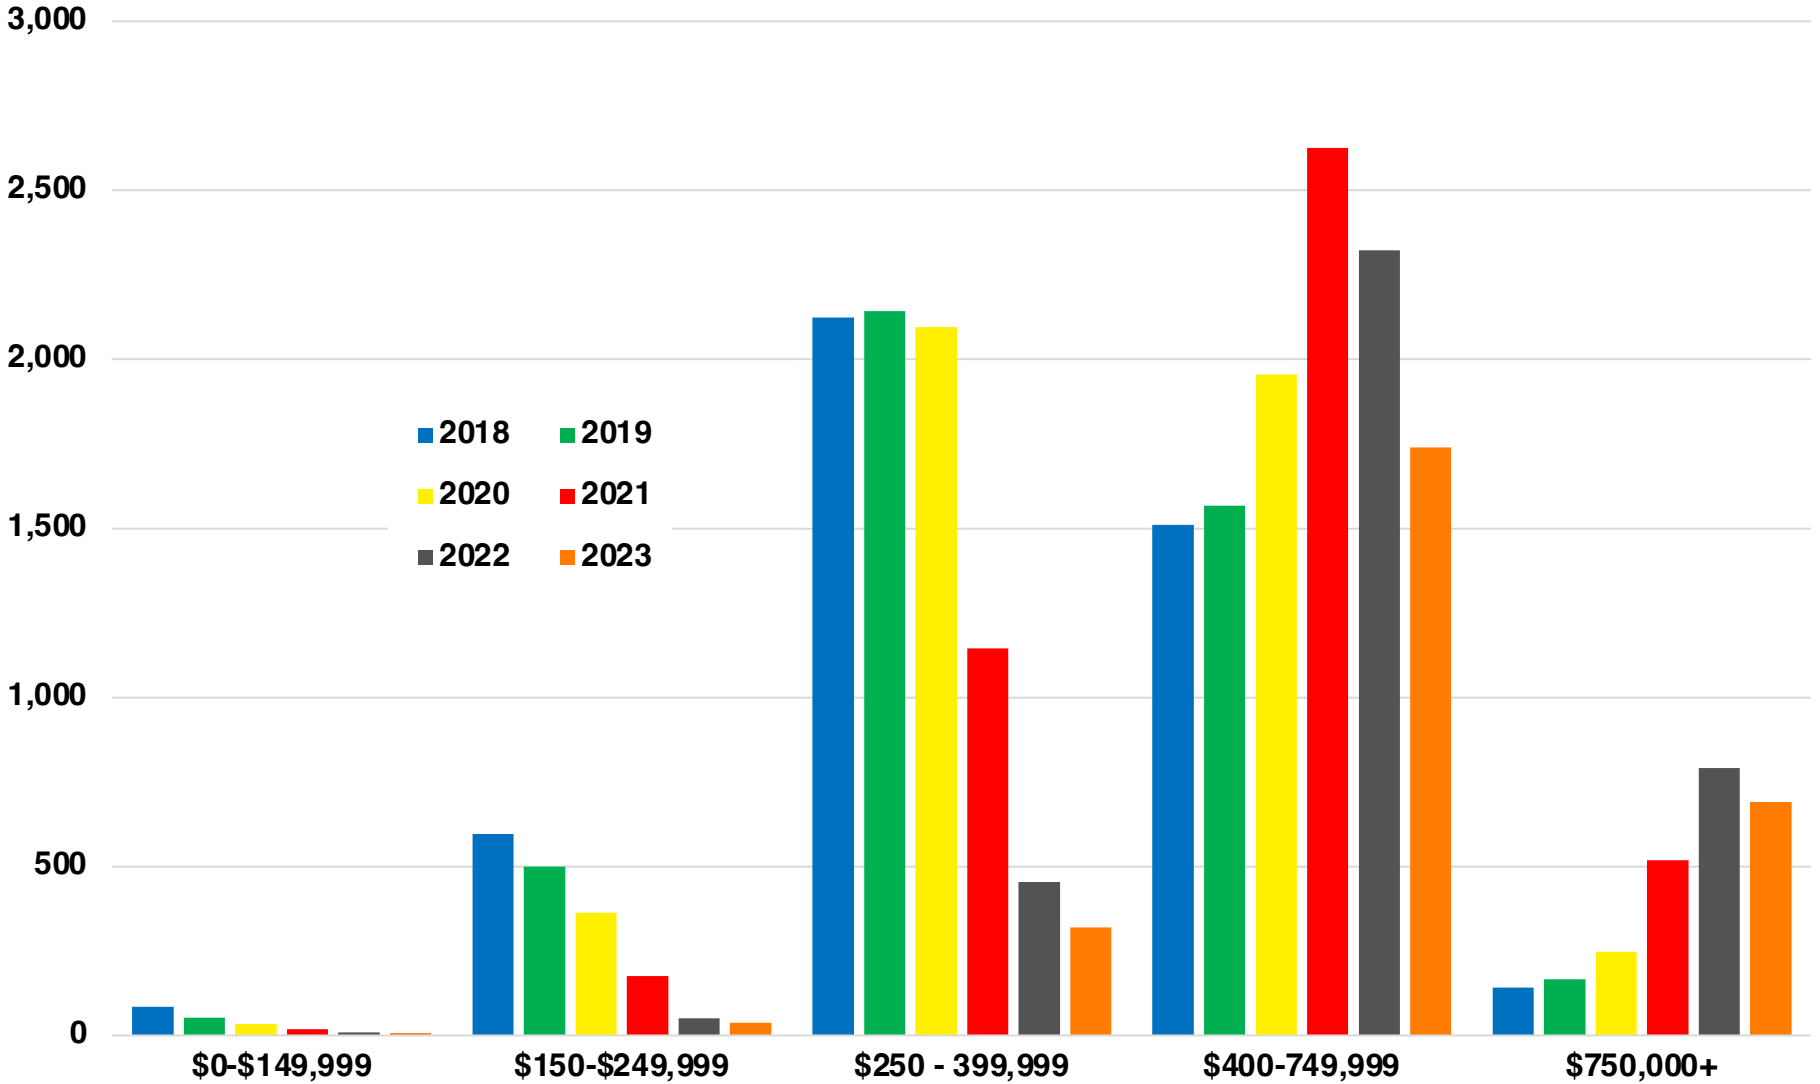

Source: GA Dept of Public Health

FORSYTH COUNTY

TOTAL VS HISPANIC BIRTHS

FORSYTH COUNTY

SINGLE FAMILY HOME SALES

Source: FMLS

FORSYTH COUNTY

TAX DIGEST 40% ASSESSED VALUE