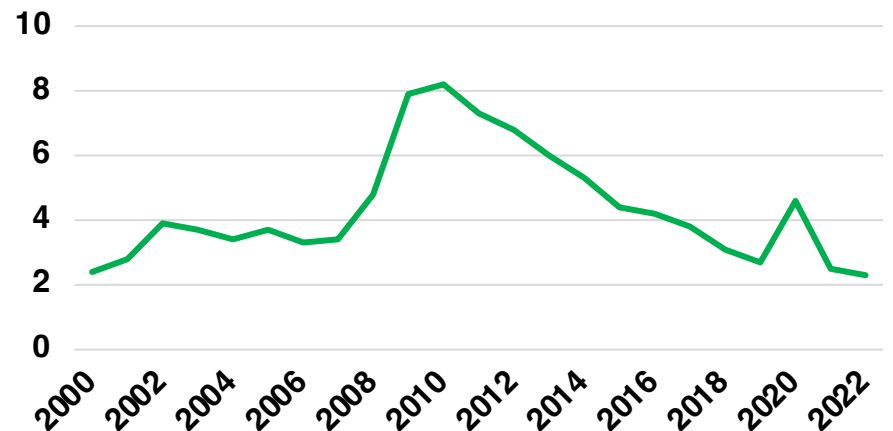

NORTON NATIVE INTELLIGENCE | WWW.NORTONINTELLIGENCE.COM
434 GREEN STREET | GAINESVILLE, GA 30501 | (770) 532-0022

FORSYTH

FORSYTH COUNTY

EMPLOYMENT SNAPSHOT

- 142,429 RESIDENTS CURRENTLY EMPLOYED.
- 2022 UNEMPLOYMENT RATE: 2.3%
- NOV 2023 UNEMPLOYMENT RATE: 2.4%

Employment Trends

Industry Mix

Unemployment Rate Trends

FORSYTH COUNTY

HISTORICAL POPULATION

Source: US Census

FORSYTH COUNTY

2022 POPULATION BY AGE