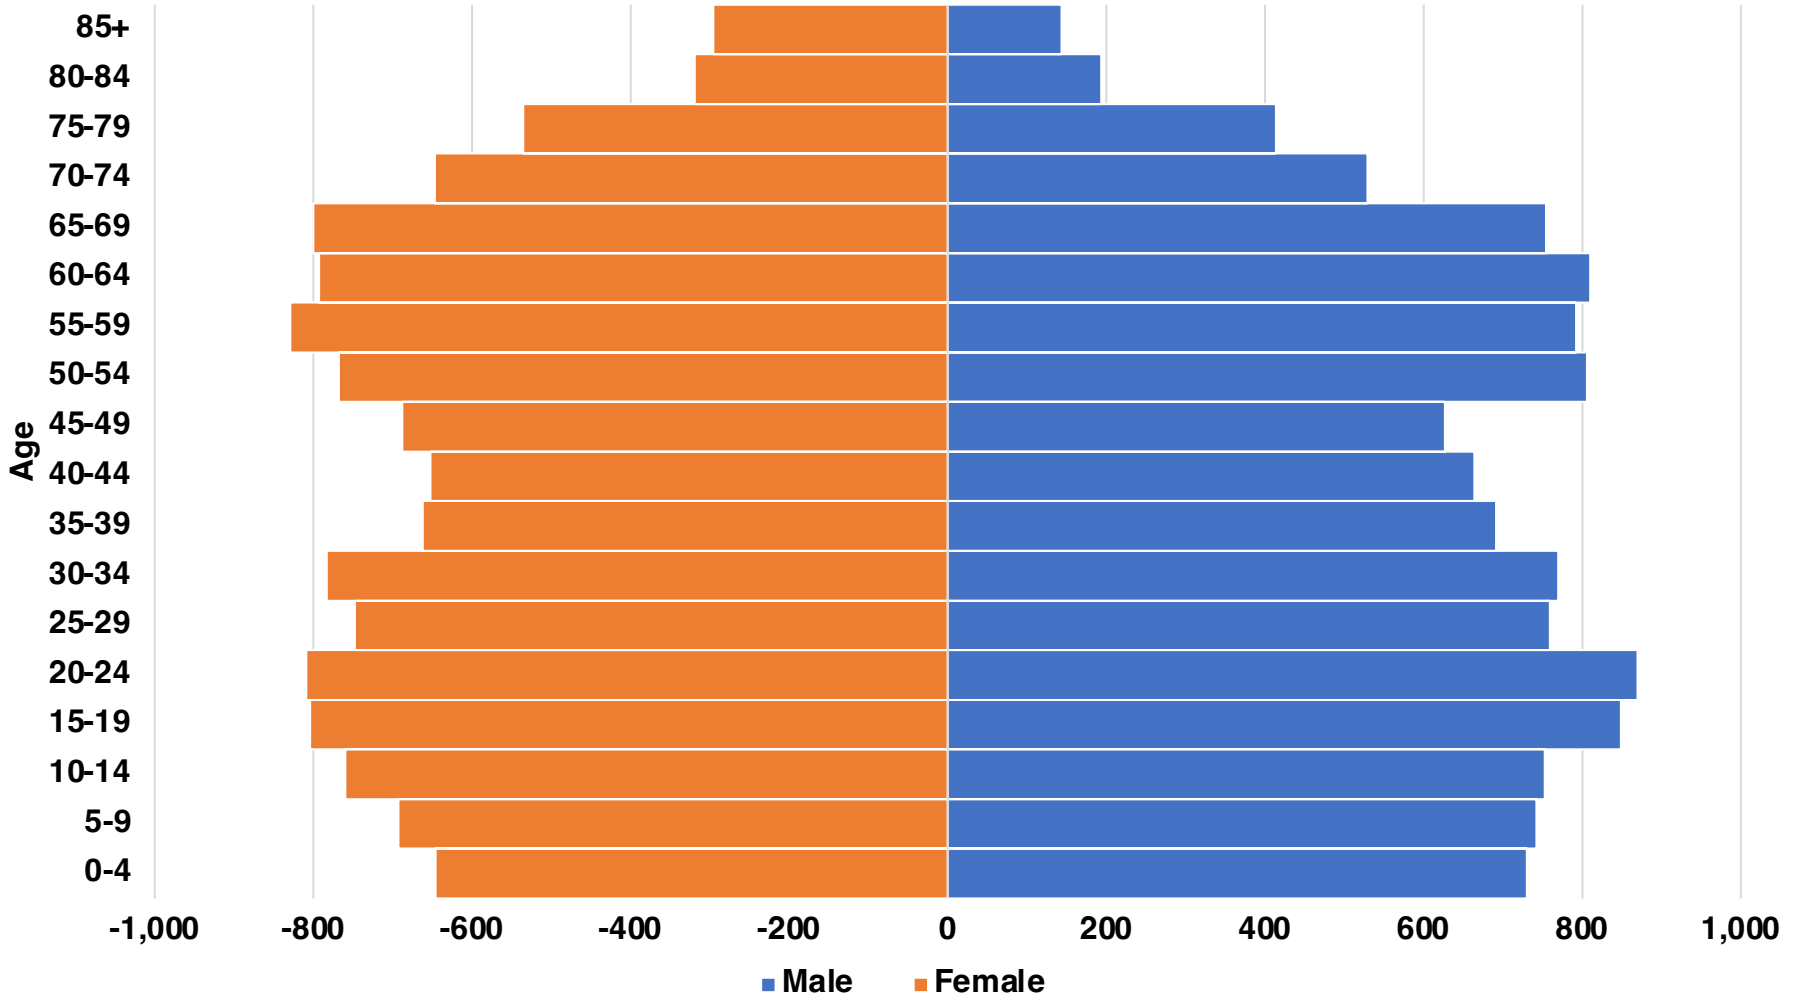

Employment Trends

Industry Mix

Unemployment Rate Trends

FRANKLIN COUNTY

HISTORICAL POPULATION

Source: US Census

FRANKLIN COUNTY

2022 POPULATION BY AGE