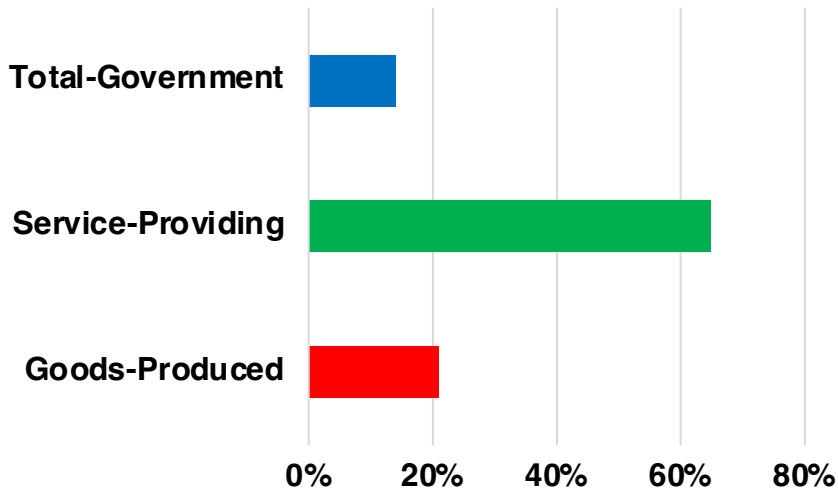

Industry Mix