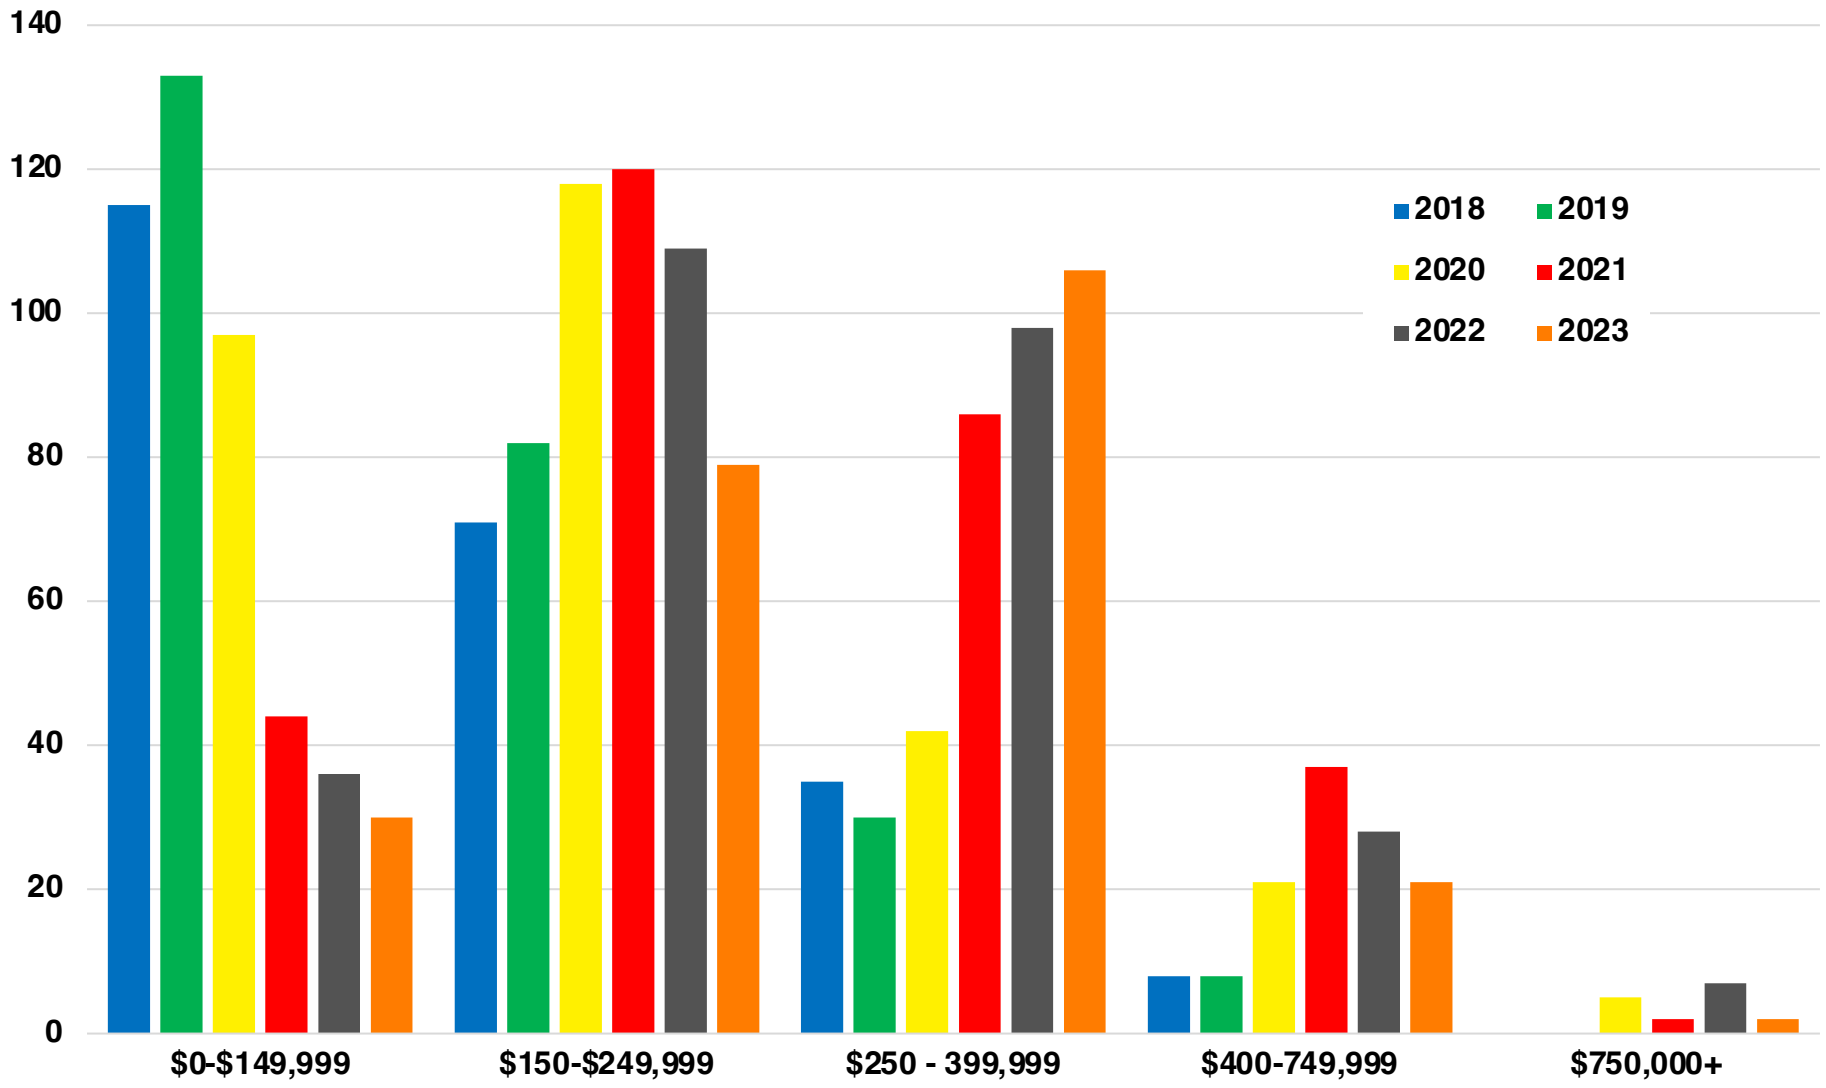

FRANKLIN COUNTY

TOTAL VS HISPANIC BIRTHS

FRANKLIN COUNTY

SINGLE FAMILY HOME SALES

Source: GAMLIS

FRANKLIN COUNTY

TAX DIGEST 40% ASSESSED VALUE

FRANKLIN COUNTY