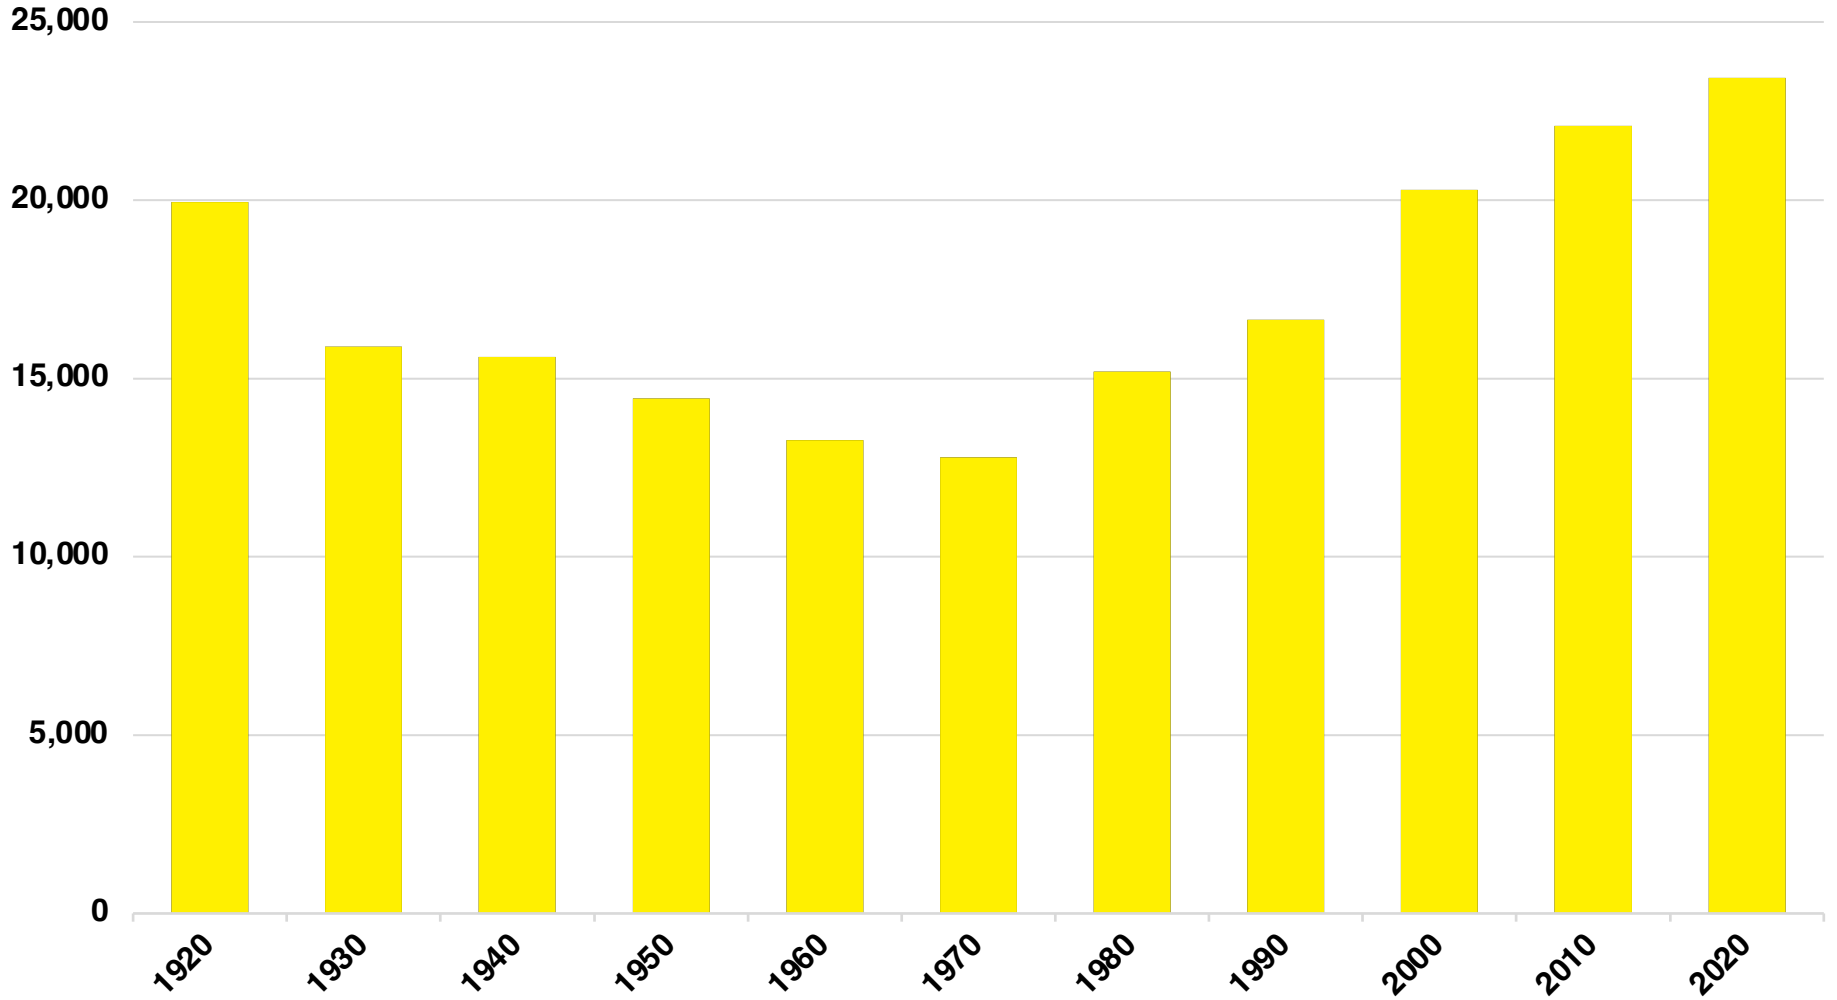

**NORTON NATIVE INTELLIGENCE | WWW.NORTONINTELLIGENCE.COM
434 GREEN STREET | GAINESVILLE, GA 30501 | (770) 532-0022**

FRANKLIN

FRANKLIN COUNTY

EMPLOYMENT SNAPSHOT

- 9,827 RESIDENTS CURRENTLY EMPLOYED.
- 2022 UNEMPLOYMENT RATE: 3.2%
- NOV 2023 UNEMPLOYMENT RATE: 2.4%

Employment Trends

Industry Mix

Unemployment Rate Trends

FRANKLIN COUNTY

HISTORICAL POPULATION

Source: US Census

FRANKLIN COUNTY

2022 POPULATION BY AGE