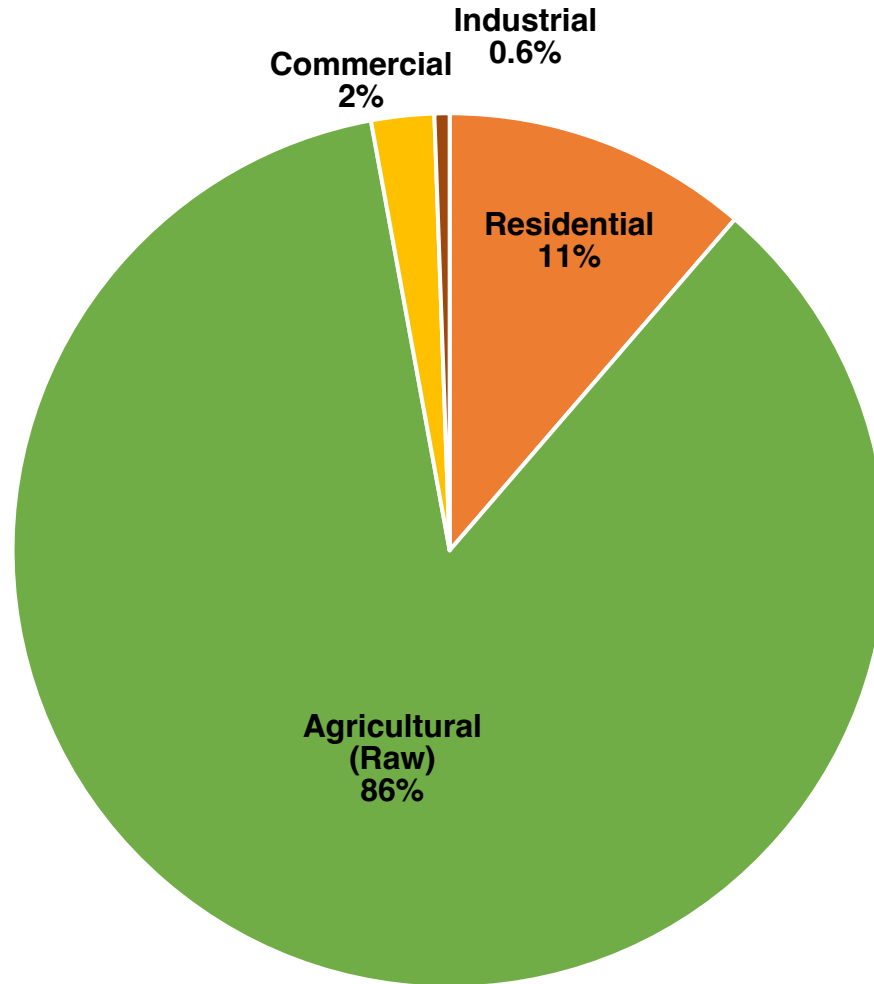

TOTAL REAL ESTATE SALES

Source: Beasley Report

FRANKLIN COUNTY

SINGLE FAMILY BUILDING PERMITS

FRANKLIN COUNTY

MULTI-FAMILY BUILDING PERMITS

FRANKLIN COUNTY

TOTAL BUILDING PERMITS

FRANKLIN COUNTY

ZONED ACREAGE

2022

SERVICES

- INSURANCE
- REAL ESTATE
 - COMMERCIAL
 - RESIDENTIAL
 - ACREAGE
 - INVESTMENTS
 - RECREATIONAL TOURISM
- MANAGEMENT
 - MULTI FAMILY
 - COMMERCIAL
 - HOME RENTAL
 - COMMUNITY MANAGEMENT
 - RAW ACREAGE
- RELOCATION
- HOME SERVICES
- CONSULTATION
- RESEARCH
- MORTGAGE
- DEVELOPMENT
- REO