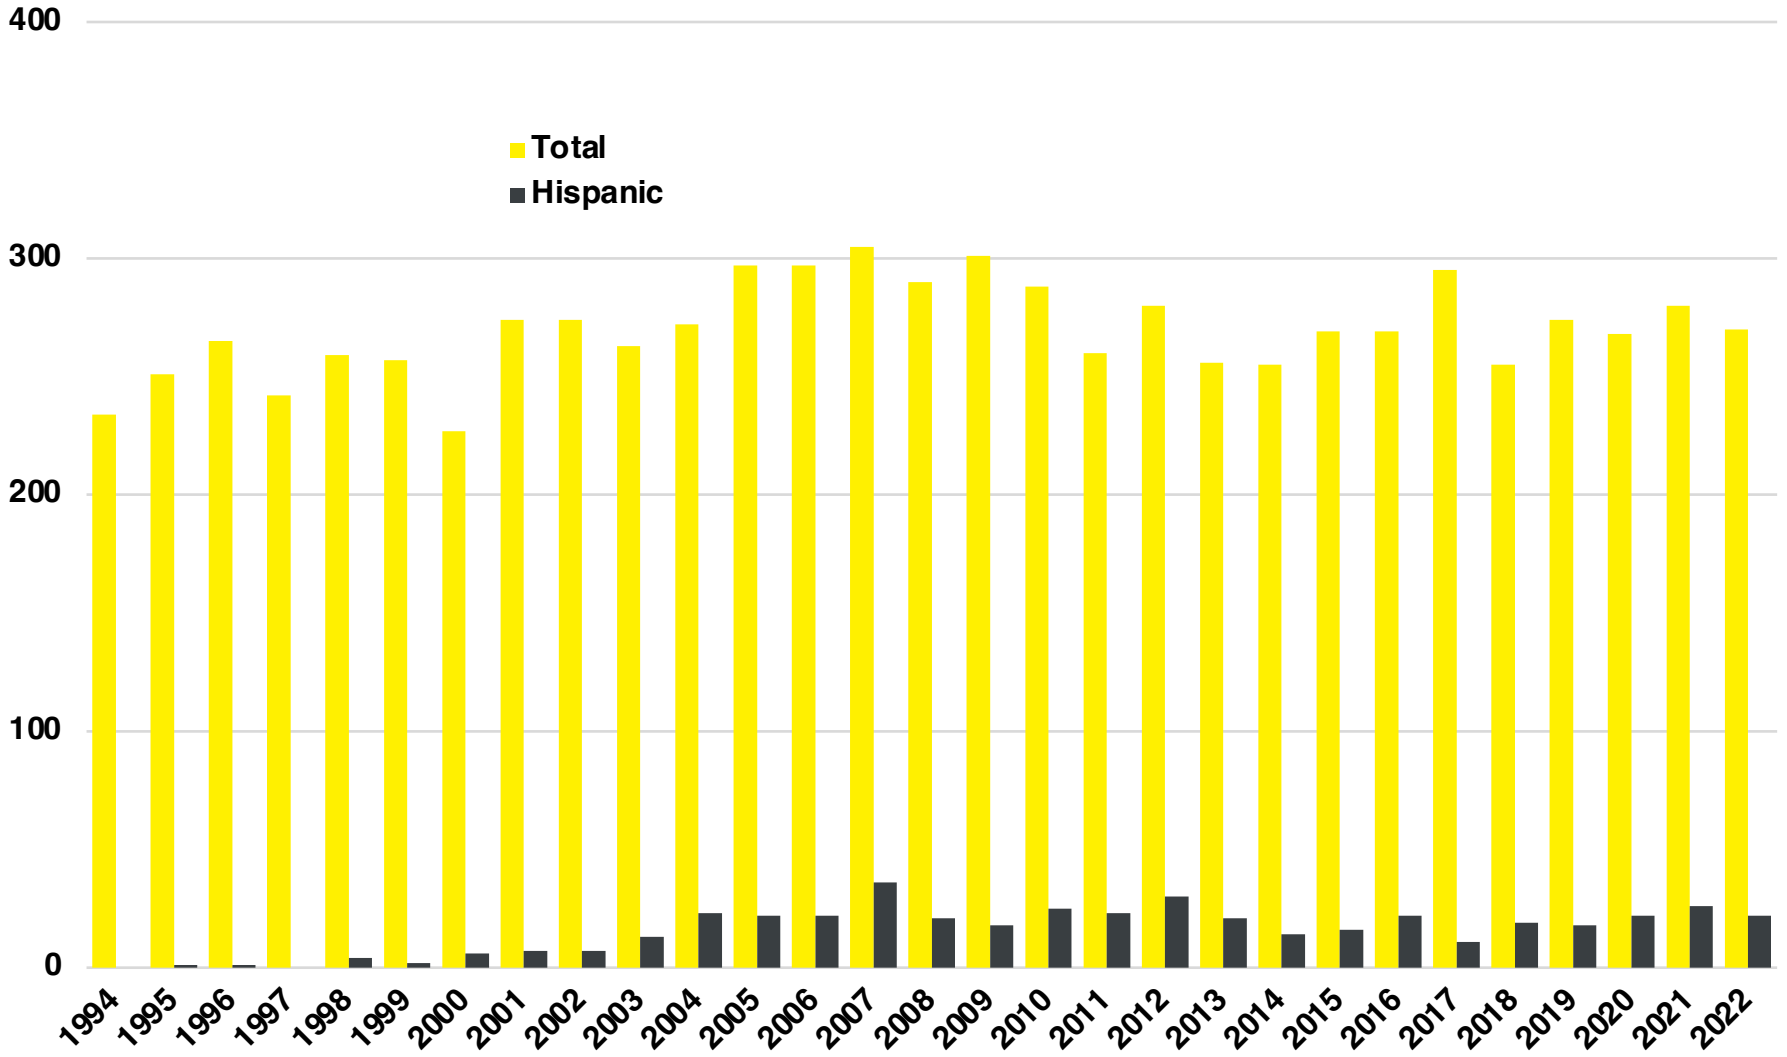

FRANKLIN COUNTY

TOTAL VS HISPANIC BIRTHS