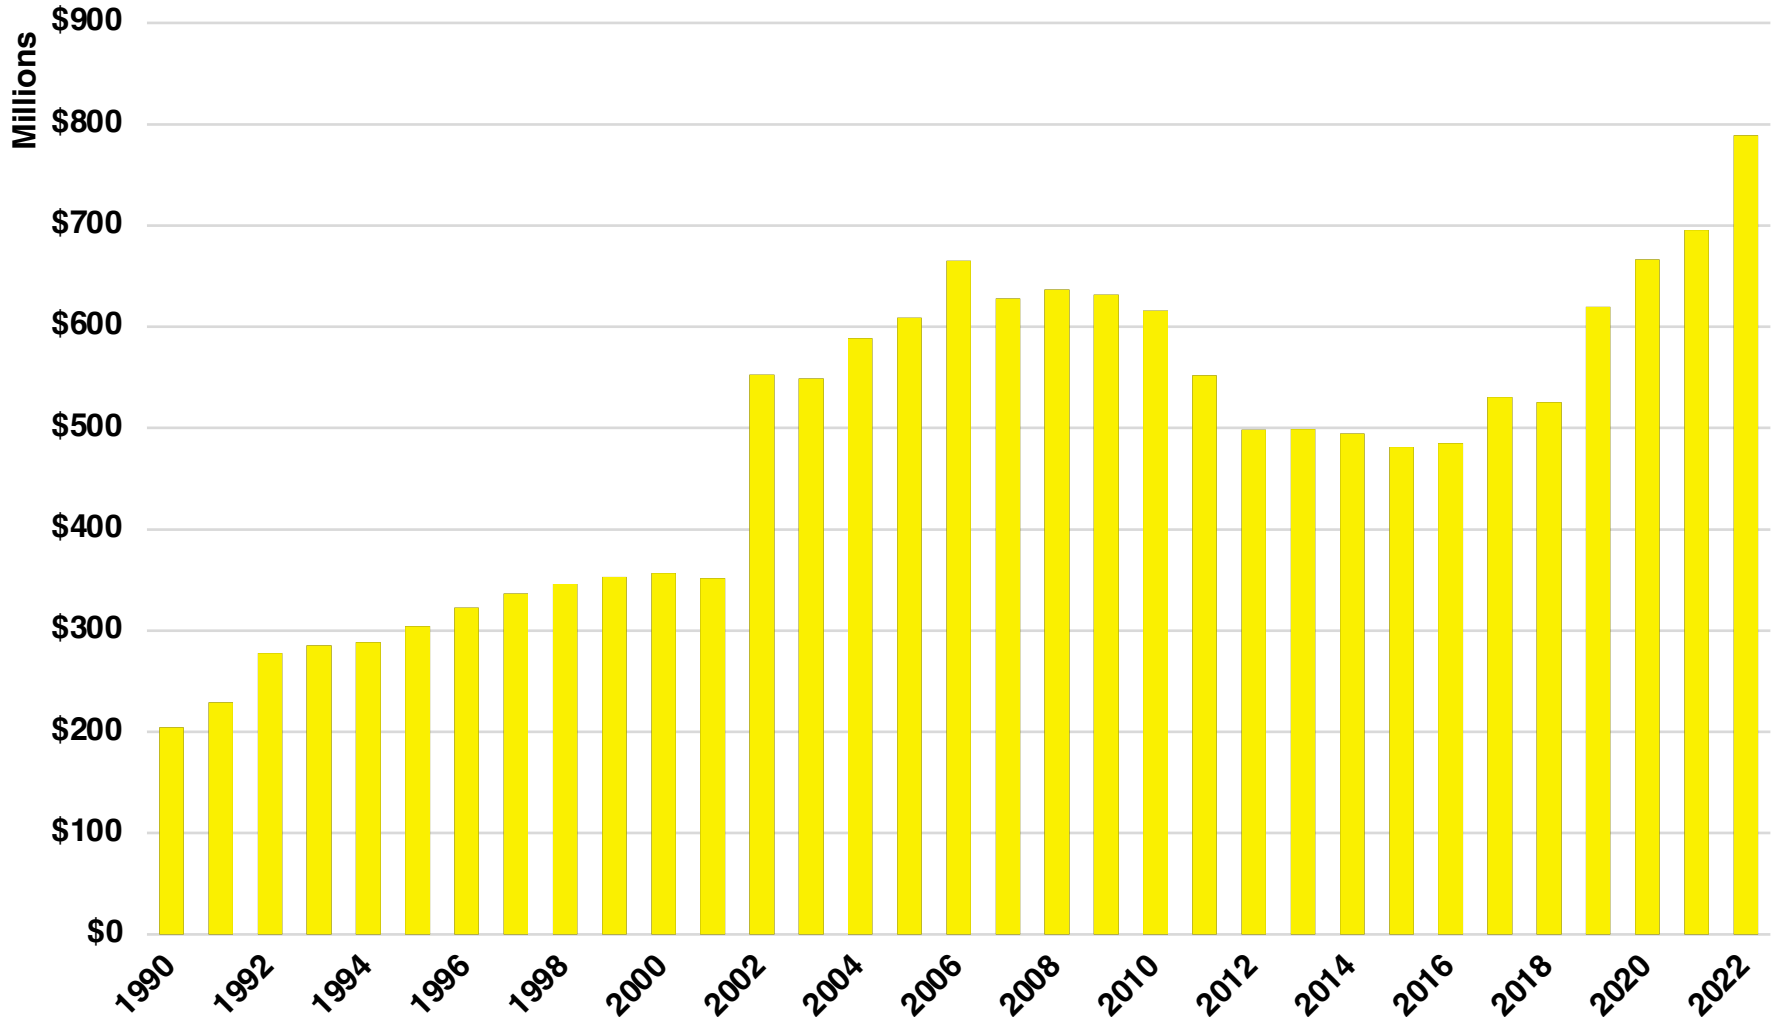

FRANKLIN COUNTY

TAX DIGEST 40% ASSESSED VALUE