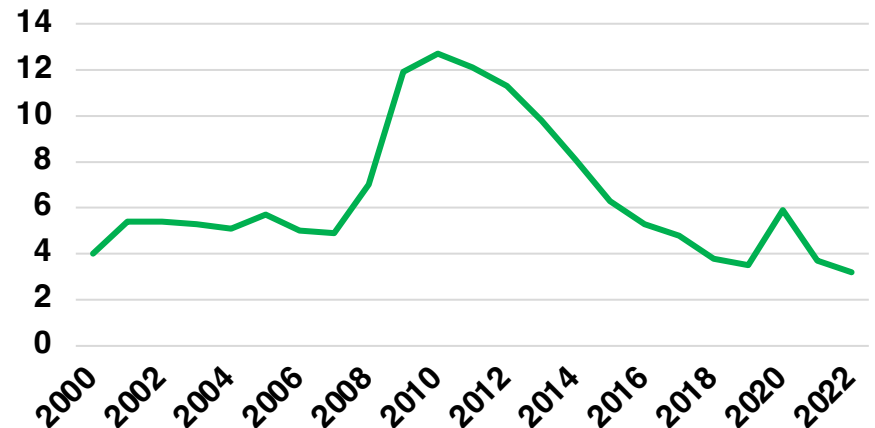

Unemployment Rate Trends