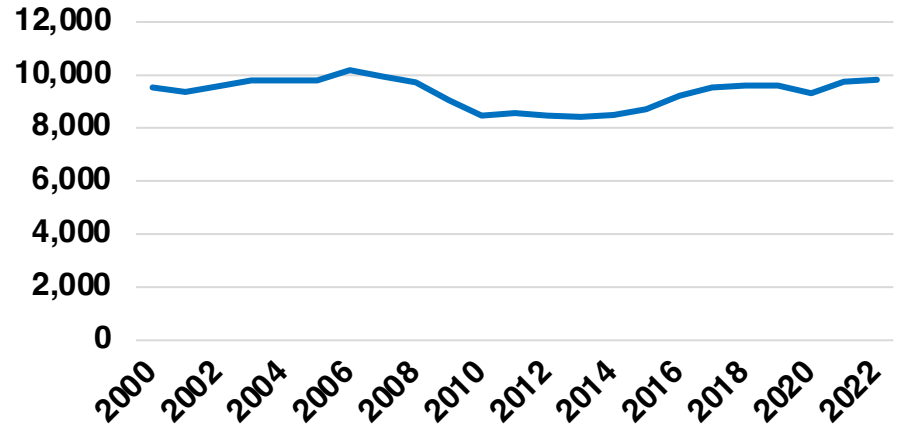

FRANKLIN COUNTY

EMPLOYMENT SNAPSHOT

- 9,827 RESIDENTS CURRENTLY EMPLOYED.
- 2022 UNEMPLOYMENT RATE: 3.2%
- NOV 2023 UNEMPLOYMENT RATE: 2.4%

Employment Trends