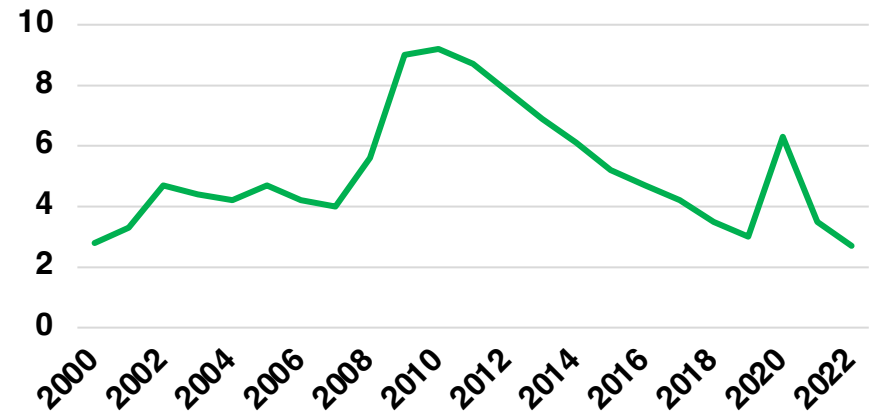

Unemployment Rate Trends