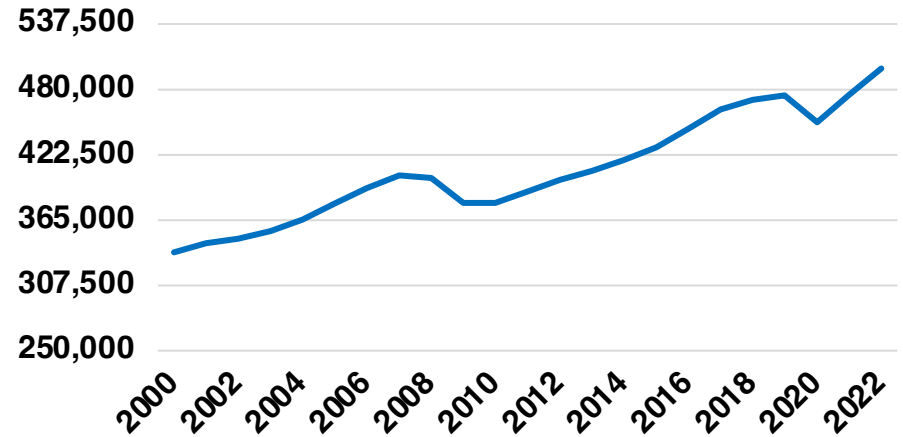

GWINNETT COUNTY

EMPLOYMENT SNAPSHOT

- 498,367 RESIDENTS CURRENTLY EMPLOYED.
- 2021 UNEMPLOYMENT RATE: 2.7%
- NOV 2023 UNEMPLOYMENT RATE: 2.7%

Employment Trends