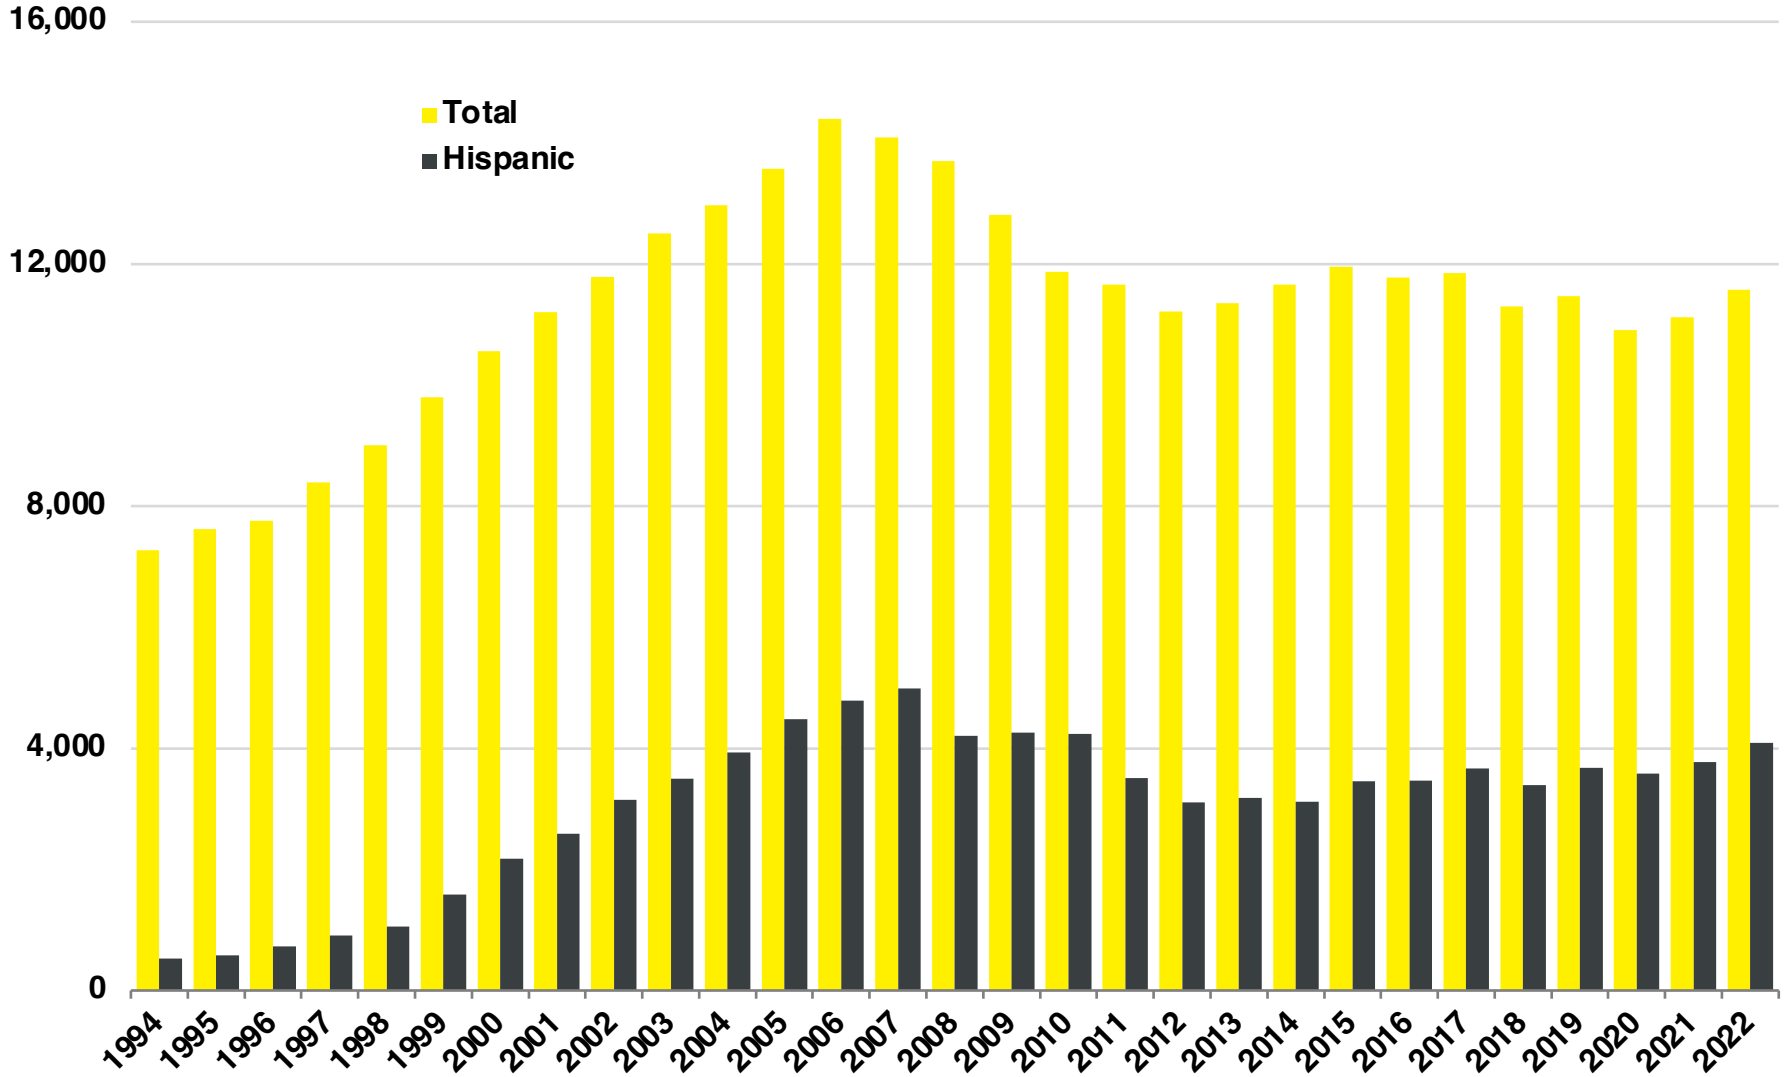

GWINNETT COUNTY

TOTAL VS HISPANIC BIRTHS