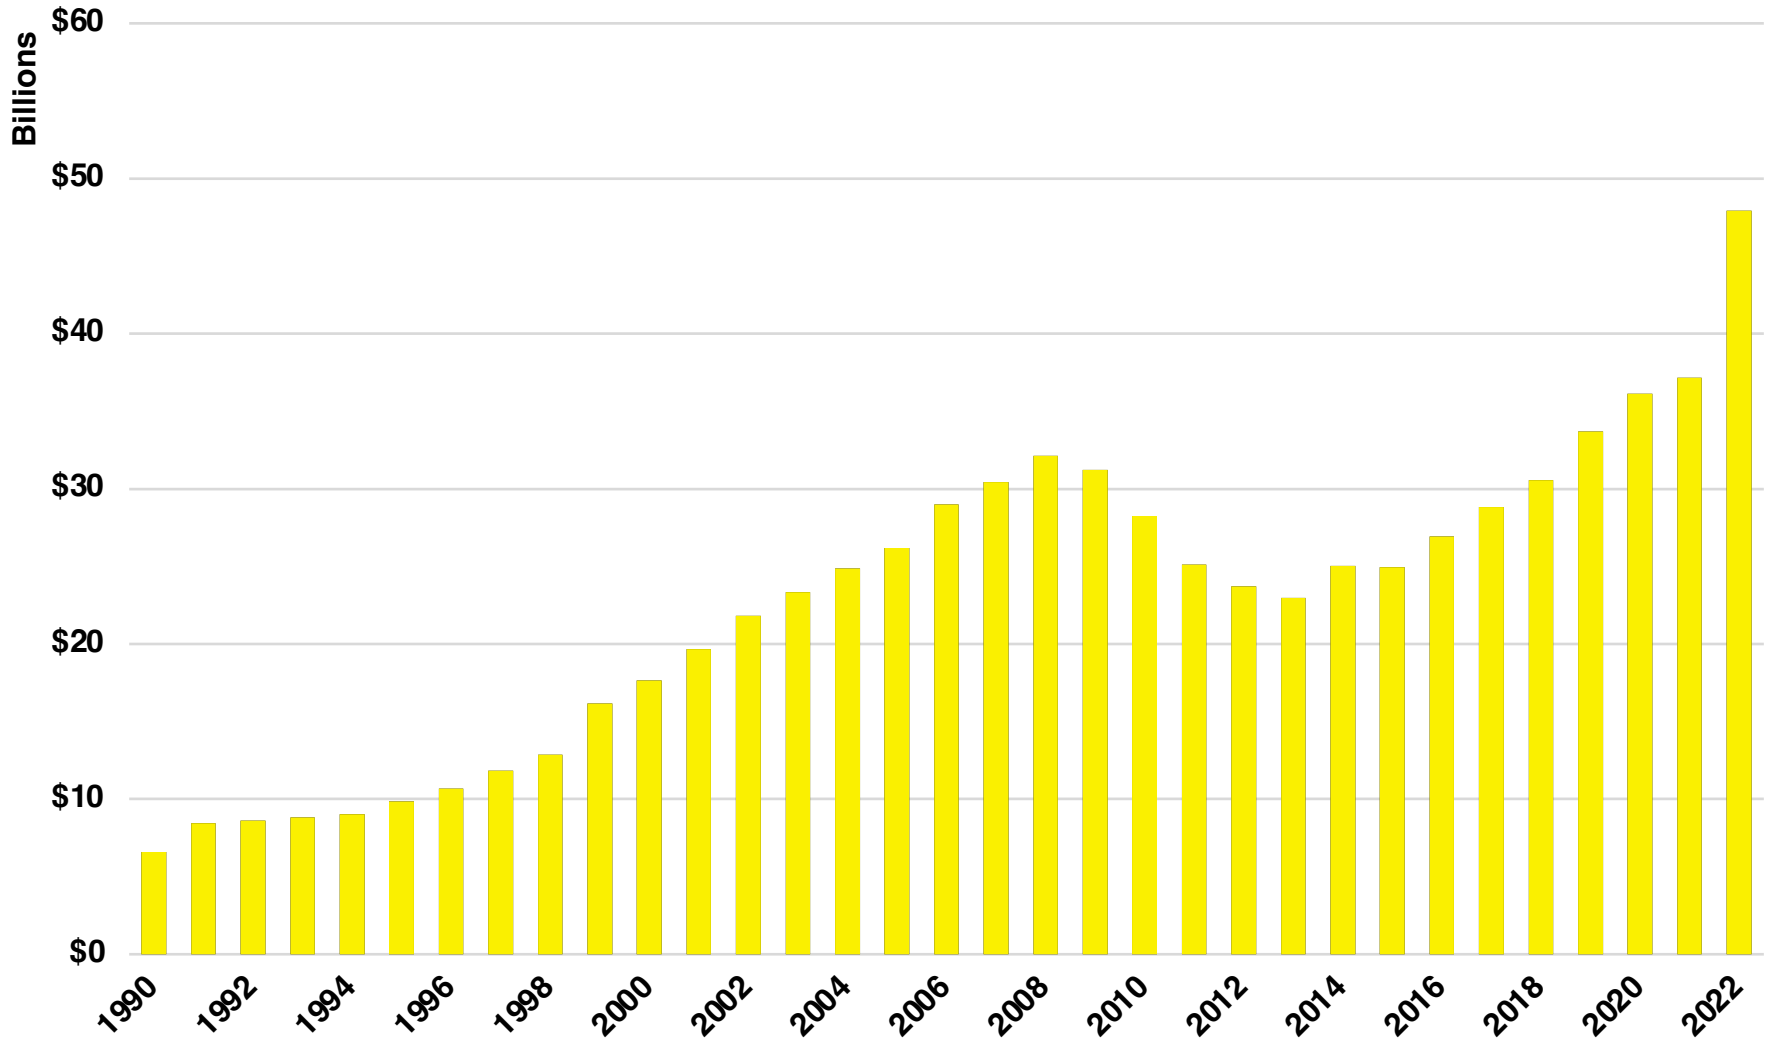

GWINNETT COUNTY

TAX DIGEST 40% ASSESSED VALUE

Source: Dept of Revenue Consolidated Tax Digest