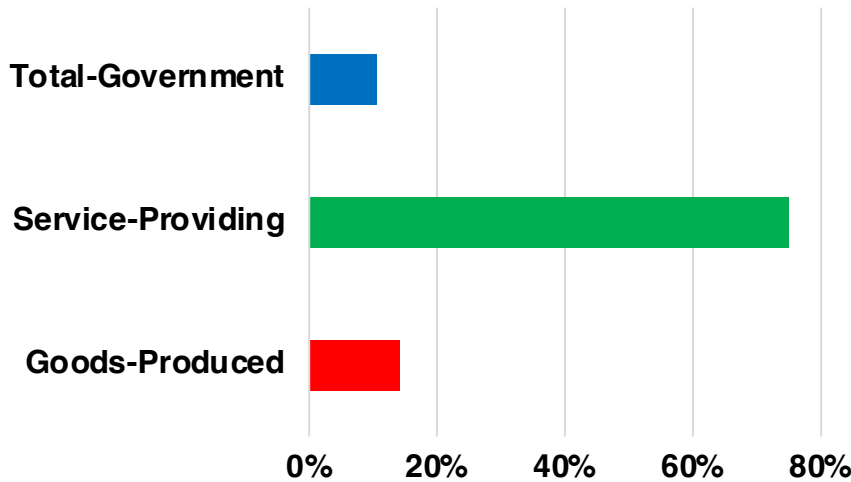

Industry Mix