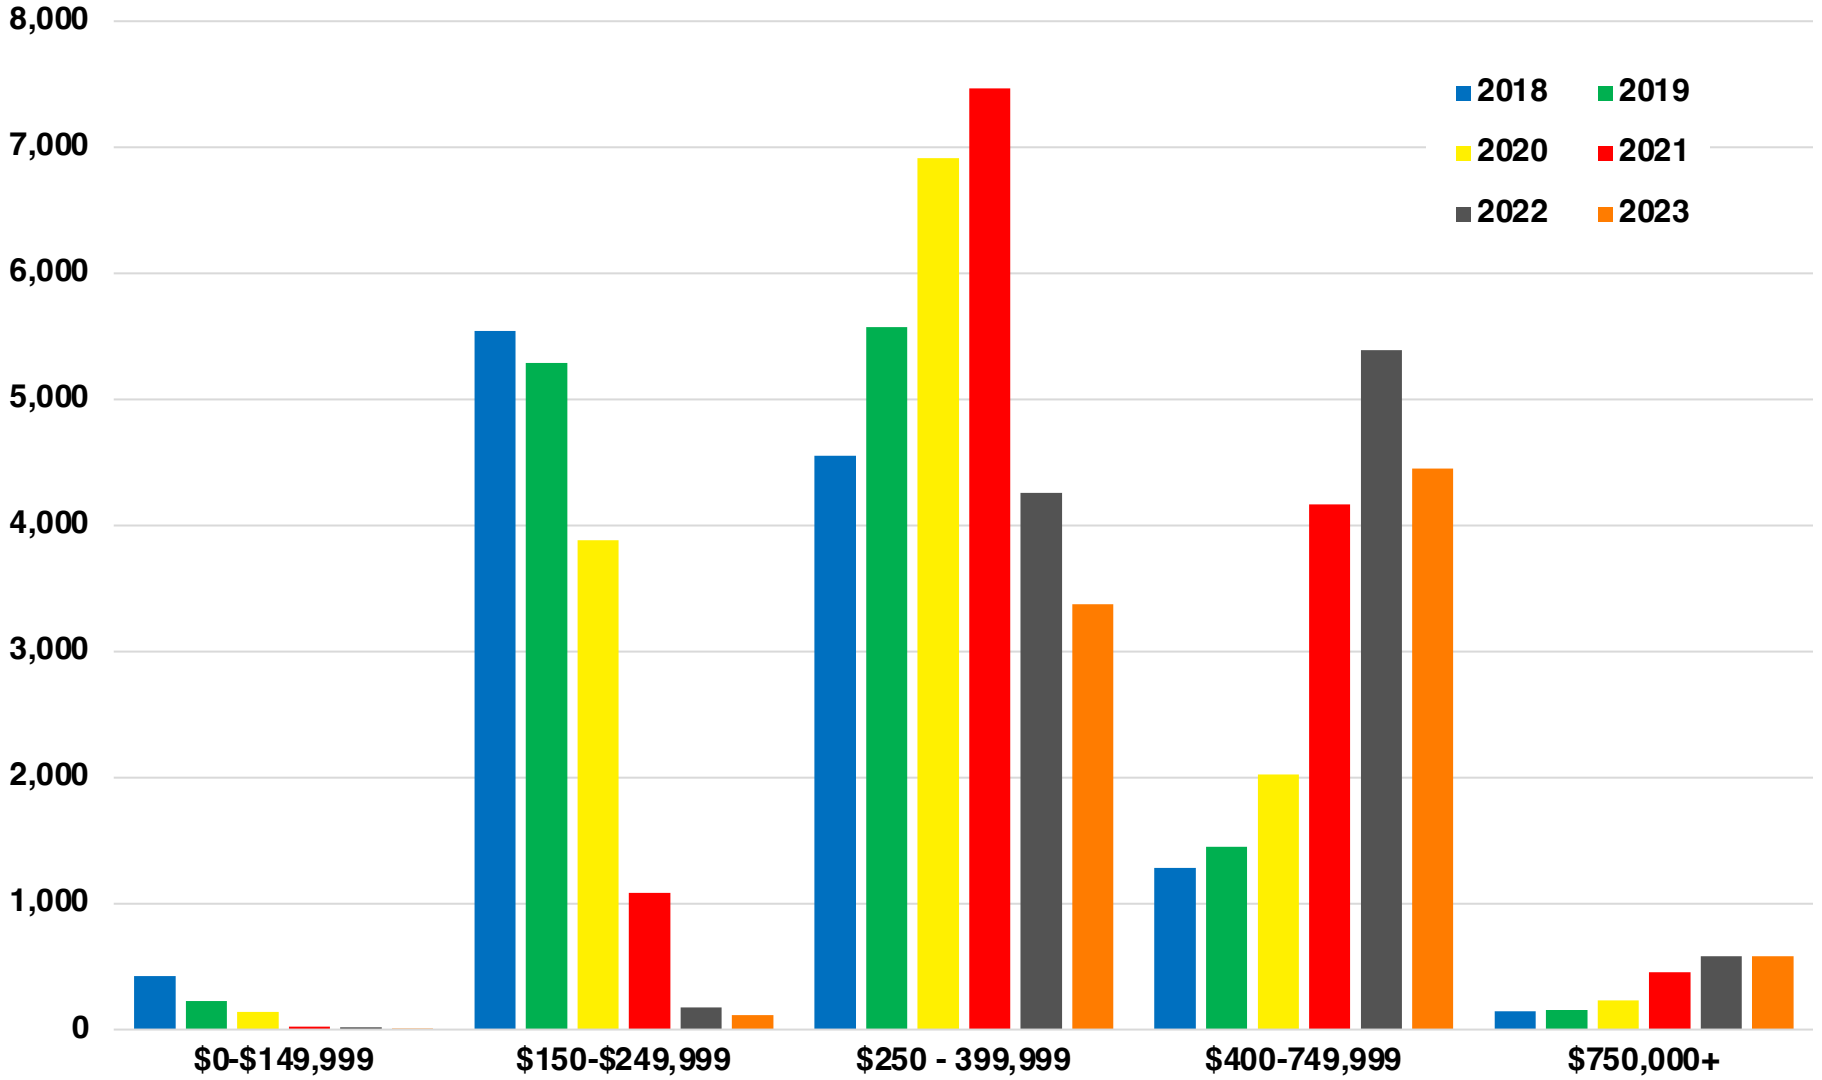

GWINNETT COUNTY

TOTAL VS HISPANIC BIRTHS

GWINNETT COUNTY

SINGLE FAMILY HOME SALES

GWINNETT COUNTY

TAX DIGEST 40% ASSESSED VALUE

Source: Dept of Revenue Consolidated Tax Digest

GWINNETT COUNTY