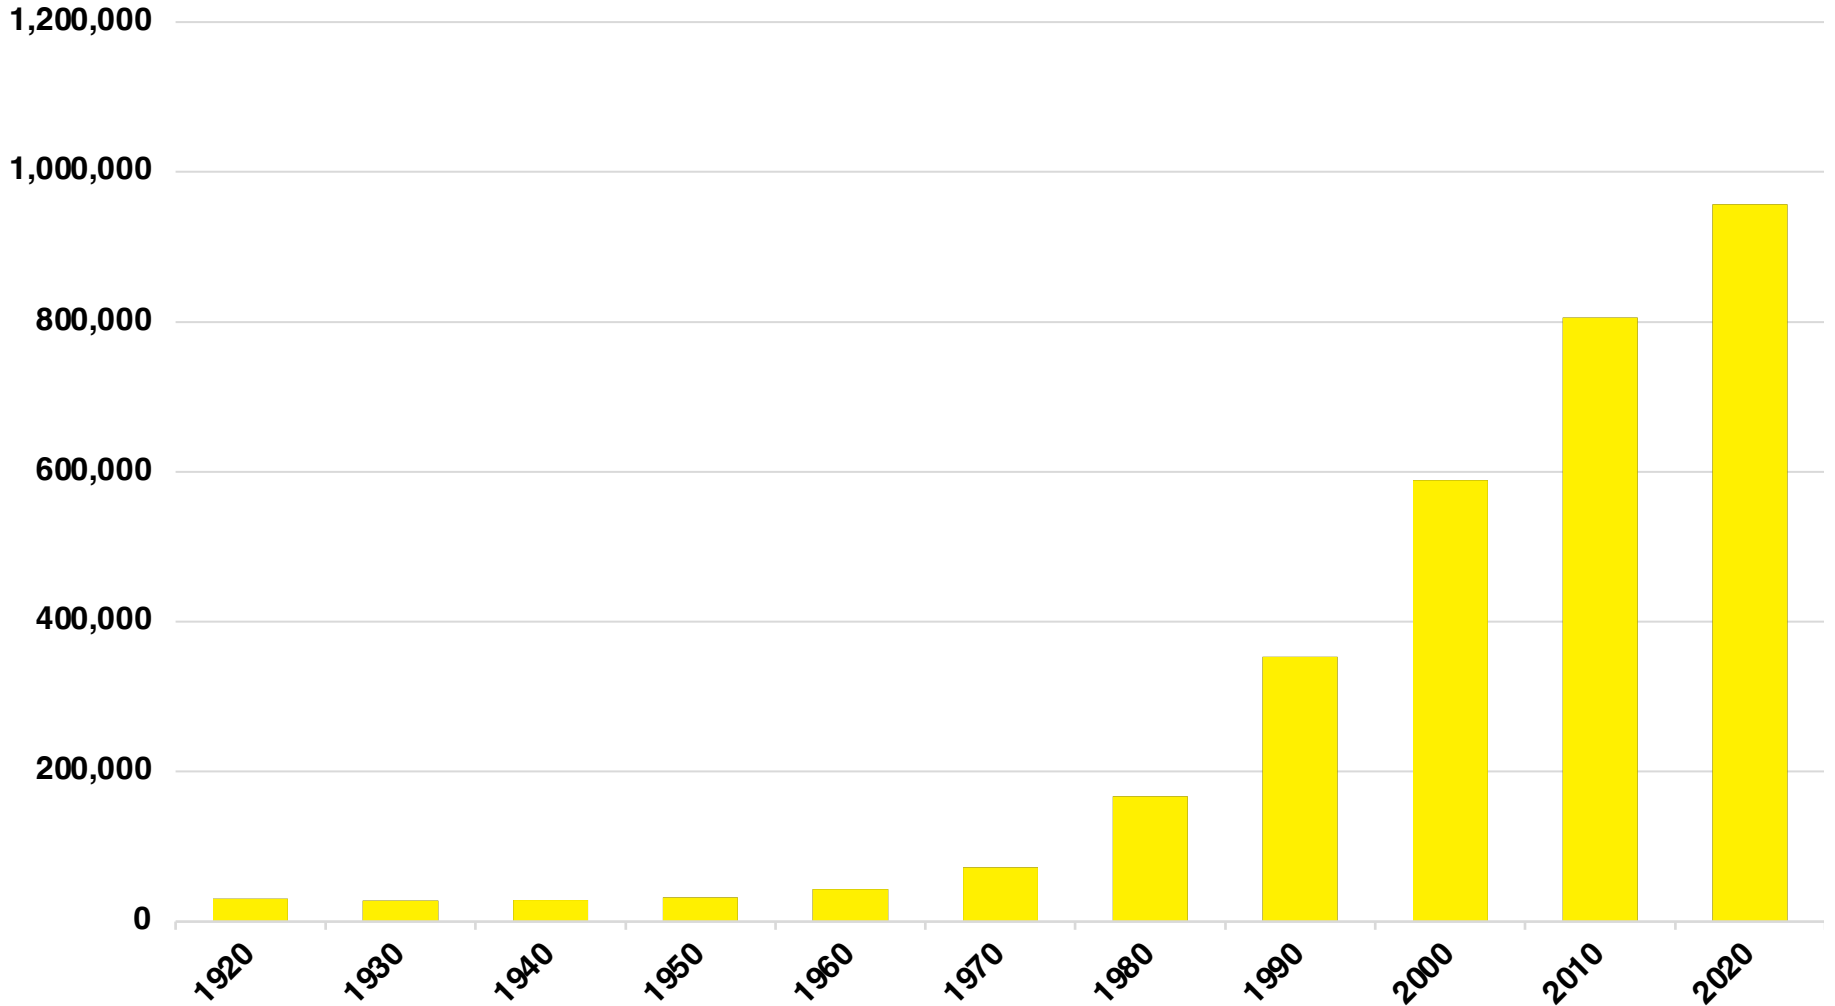

NORTON NATIVE INTELLIGENCE | WWW.NORTONINTELLIGENCE.COM
434 GREEN STREET | GAINESVILLE, GA 30501 | (770) 532-0022

GWINNETT

GWINNETT COUNTY

EMPLOYMENT SNAPSHOT

- 498,367 RESIDENTS CURRENTLY EMPLOYED.
- 2021 UNEMPLOYMENT RATE: 2.7%
- NOV 2023 UNEMPLOYMENT RATE: 2.7%

Employment Trends

Industry Mix

Unemployment Rate Trends

GWINNETT COUNTY

HISTORICAL POPULATION

Source: US Census

GWINNETT COUNTY

2022 POPULATION BY AGE