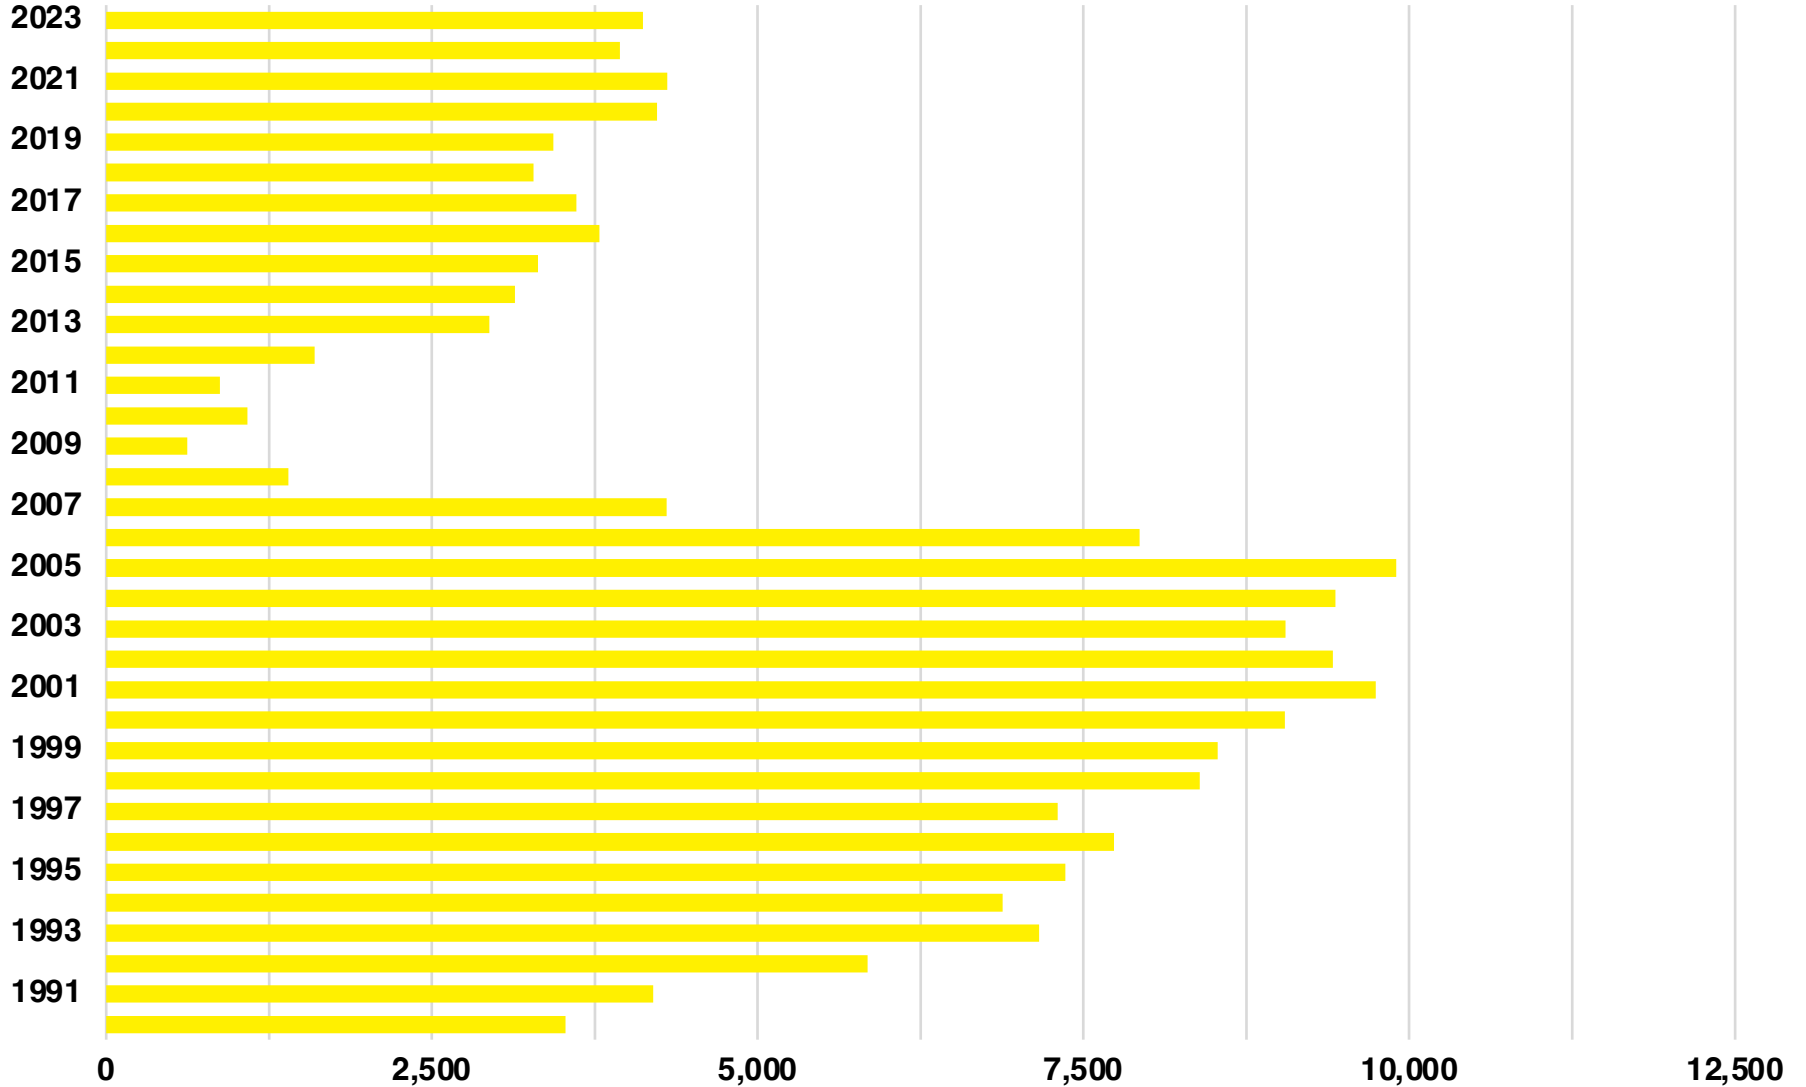

SINGLE FAMILY BUILDING PERMITS

GWINNETT COUNTY

MULTI-FAMILY BUILDING PERMITS

GWINNETT COUNTY

TOTAL BUILDING PERMITS

GWINNETT COUNTY

ZONED ACREAGE

2022