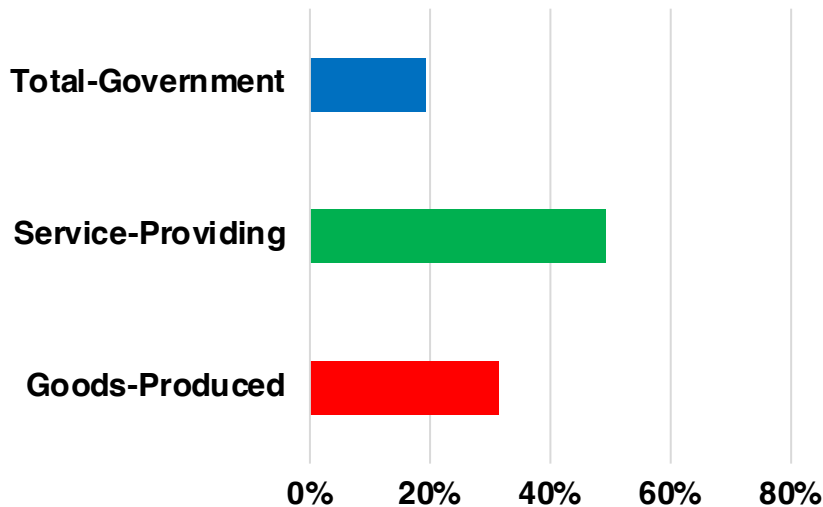

Industry Mix