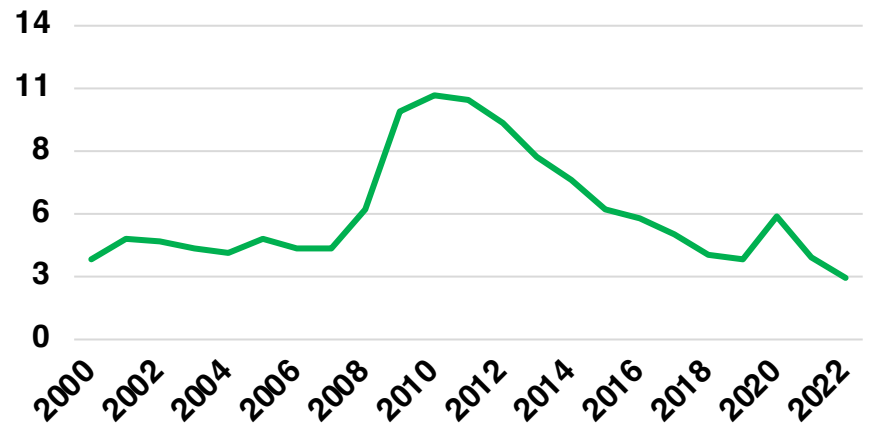

Unemployment Rate Trends