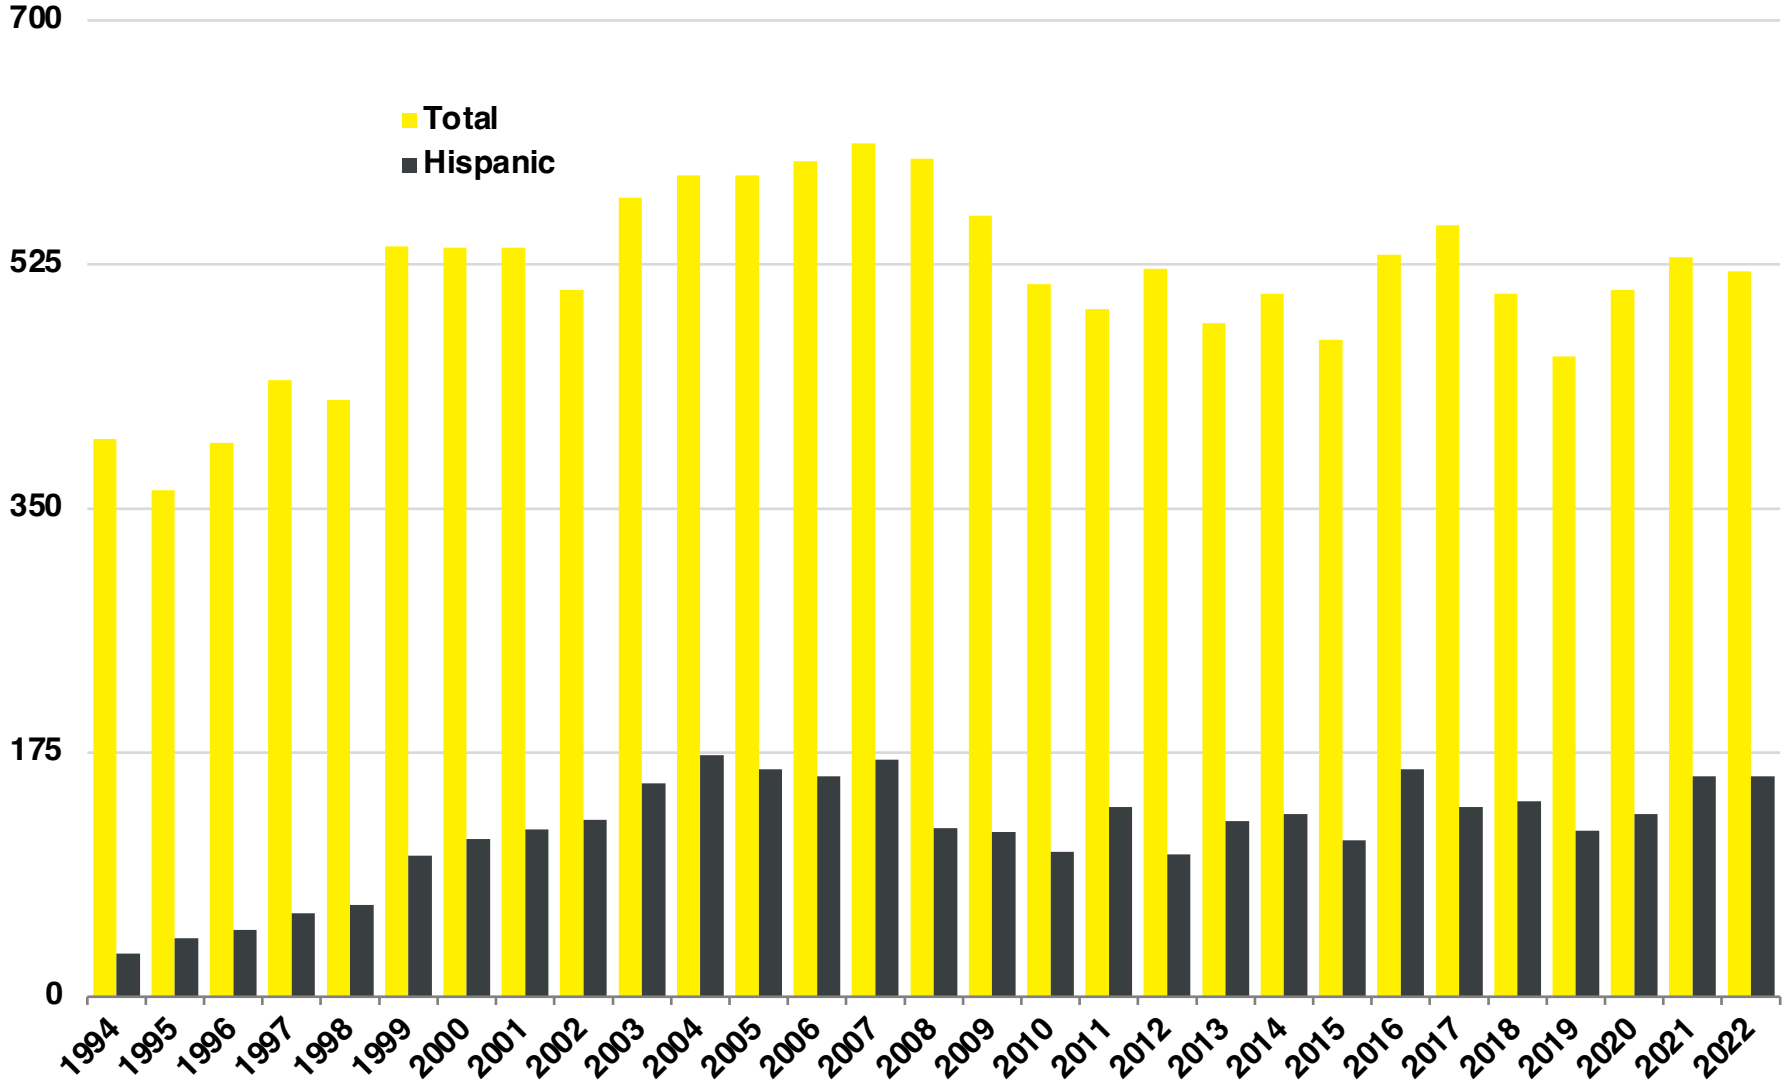

HABERSHAM COUNTY

TOTAL VS HISPANIC BIRTHS