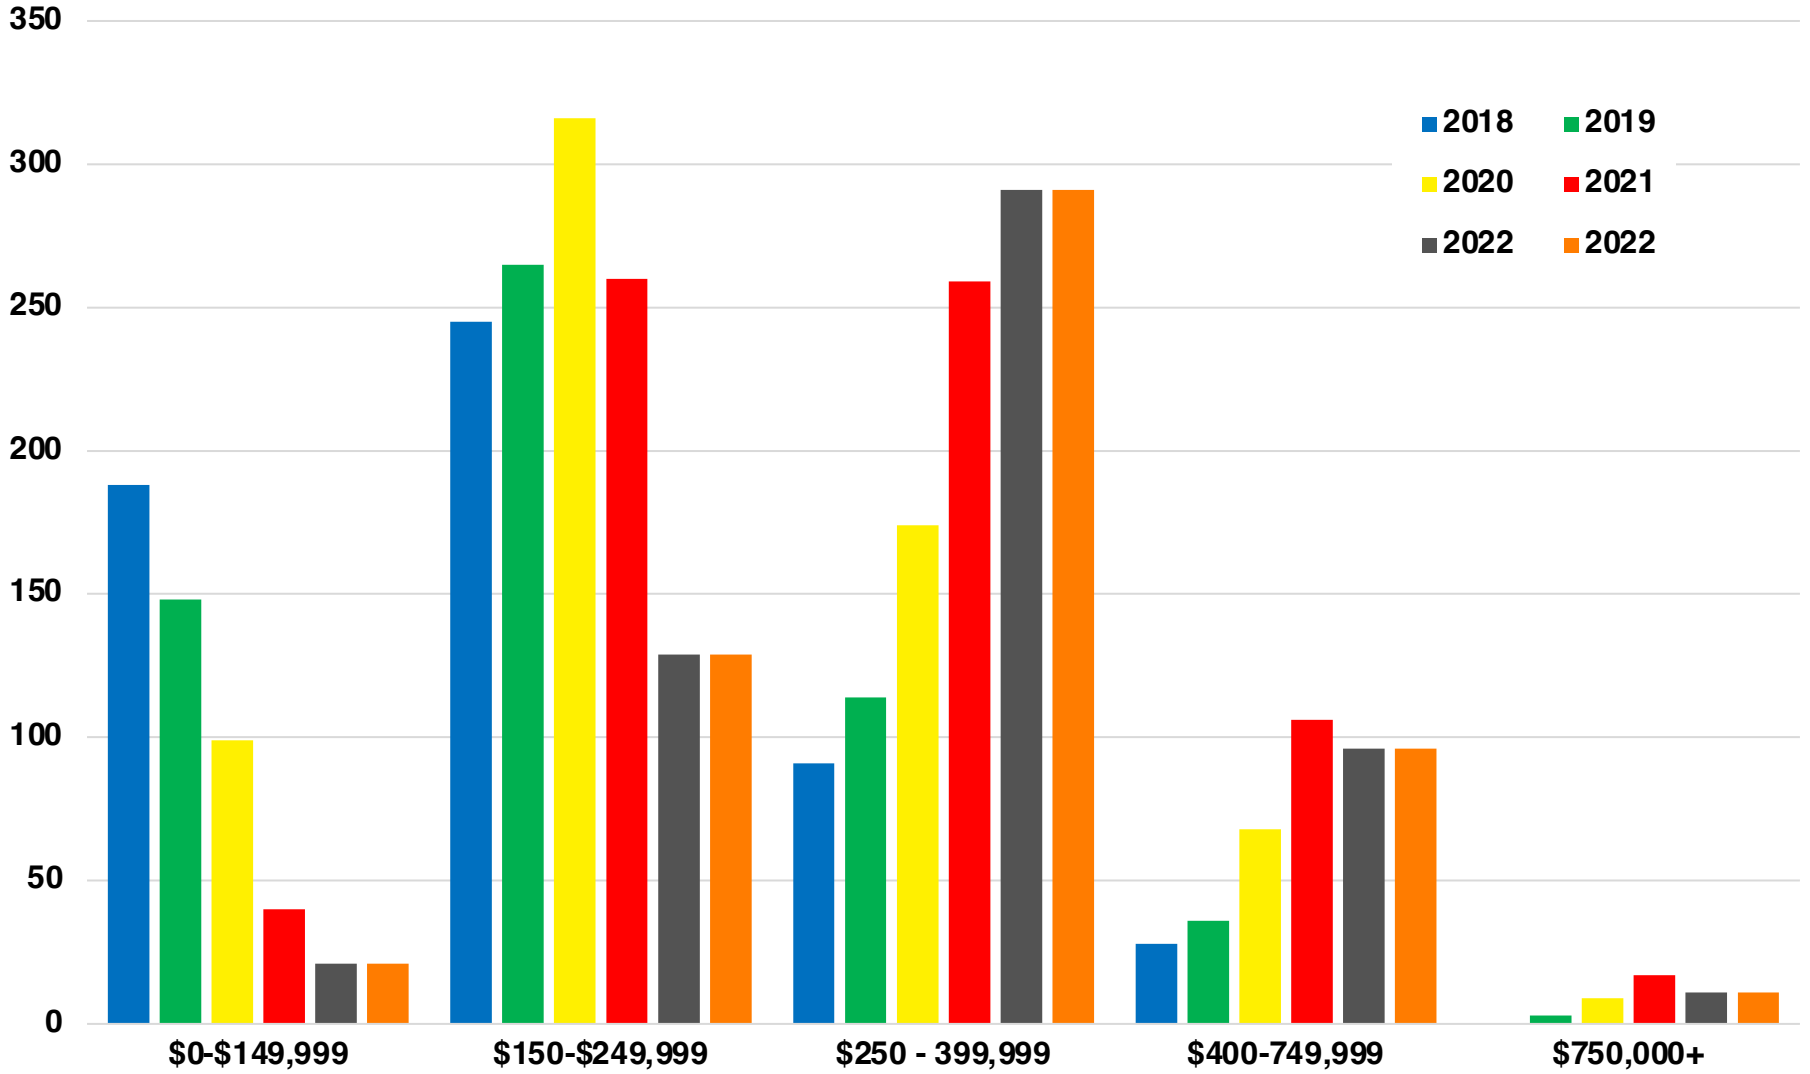

Source: GA Dept of Public Health

HABERSHAM COUNTY

TOTAL VS HISPANIC BIRTHS

HABERSHAM COUNTY

SINGLE FAMILY HOME SALES

HABERSHAM COUNTY

TAX DIGEST 40% ASSESSED VALUE

Source: GA Dept of Revenue Consolidated Tax Digest