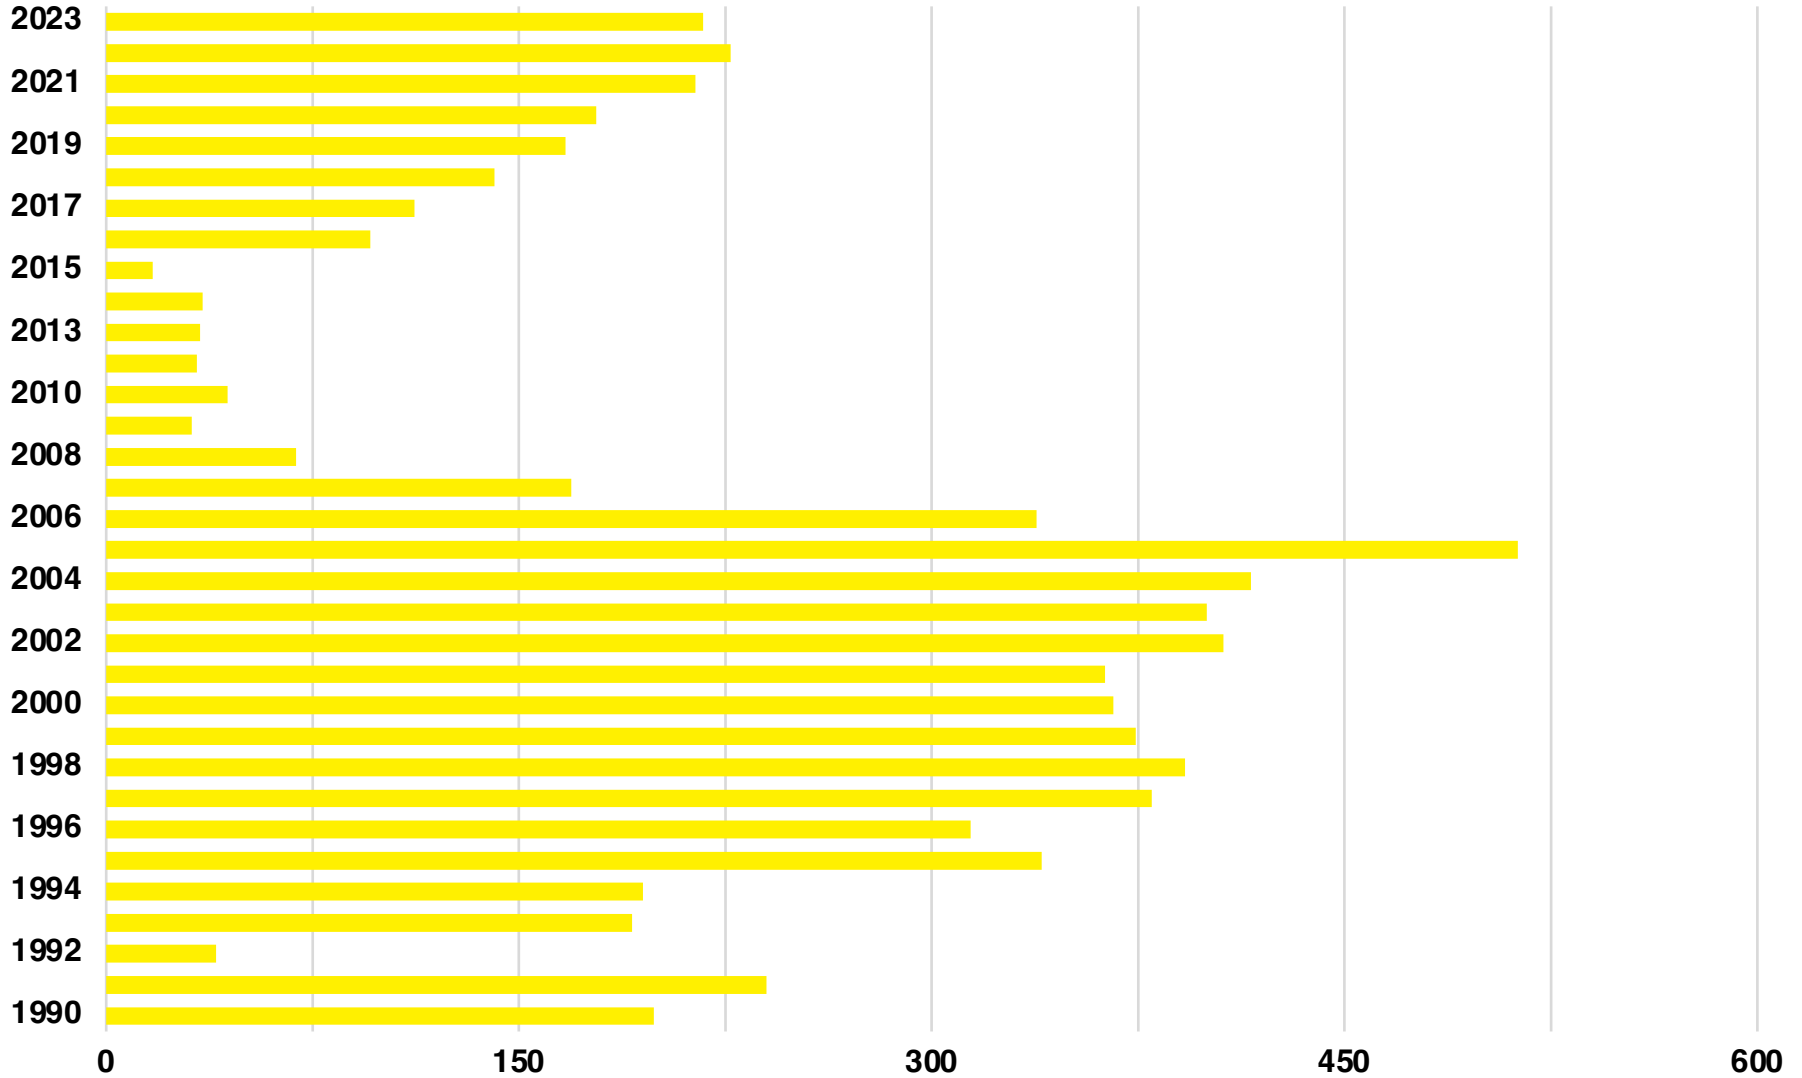

HABERSHAM COUNTY

SINGLE FAMILY BUILDING PERMITS