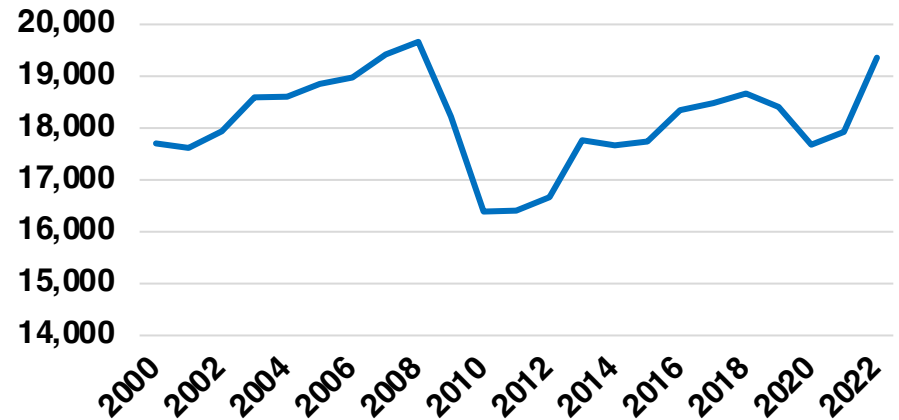

HABERSHAM COUNTY

EMPLOYMENT SNAPSHOT

- 19,356 RESIDENTS CURRENTLY EMPLOYED.
- 2022 UNEMPLOYMENT RATE: 3.1%
- NOV 2023 UNEMPLOYMENT RATE: 3.1%

Employment Trends