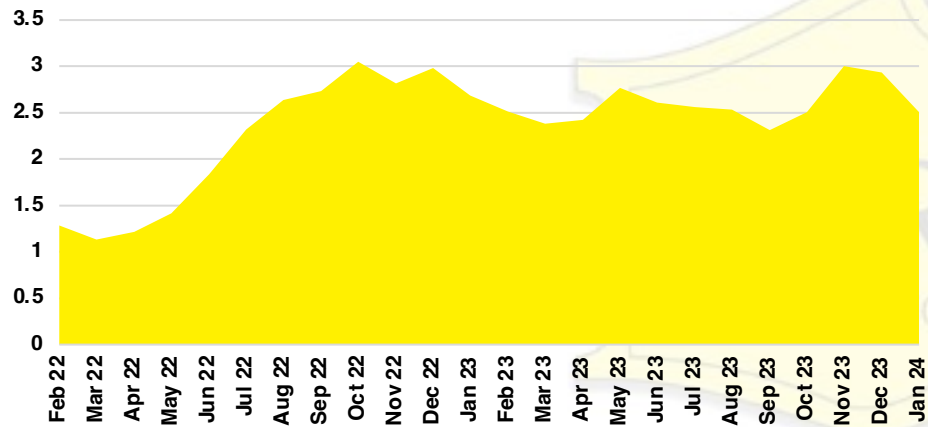

PICKENS COUNTY INVENTORY MONTHS OF SUPPLY