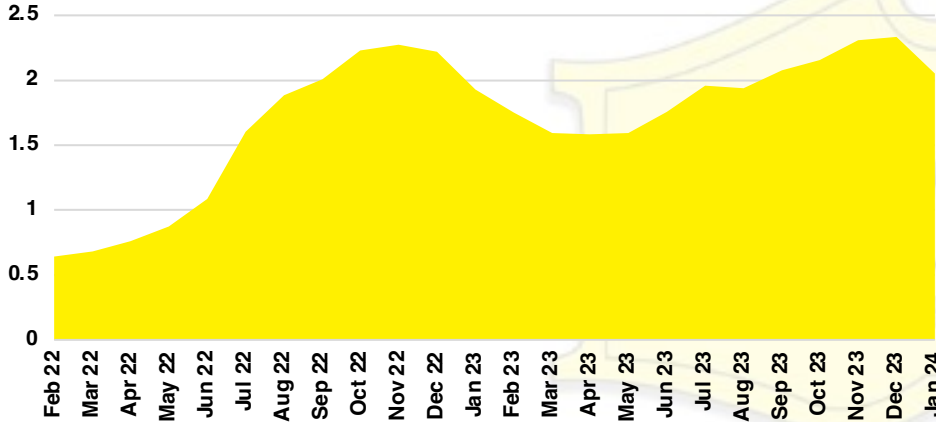

NORTH GEORGIA INVENTORY MONTHS OF SUPPLY