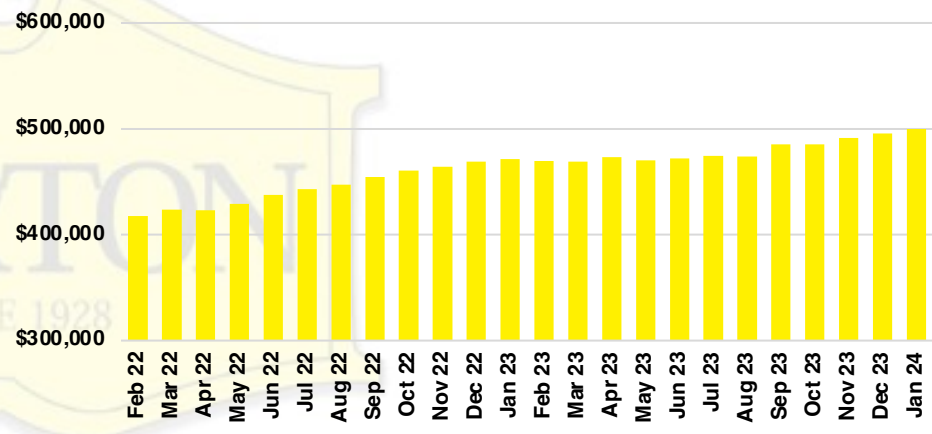

HALL COUNTY 12 MONTH AVERAGE SALES PRICE