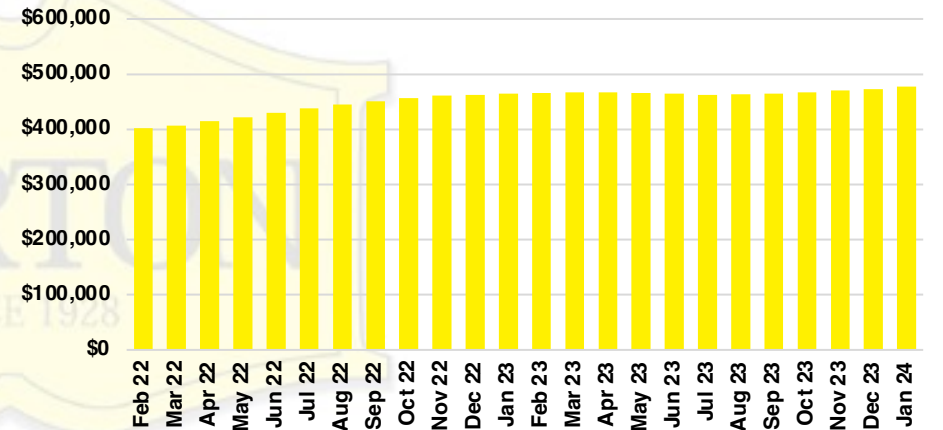

GWINNETT COUNTY 12 MONTH AVERAGE SALES PRICE