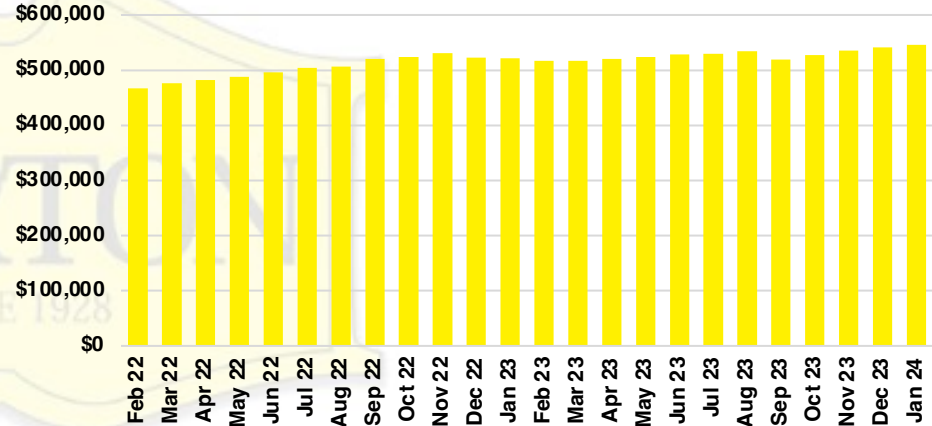

DAWSON COUNTY 12 MONTH AVERAGE SALES PRICE