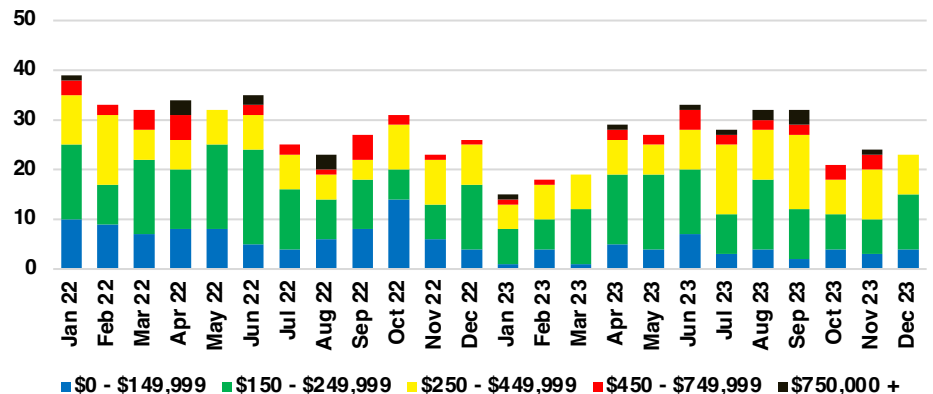

STEPHENS COUNTY SALES BY PRICE POINT