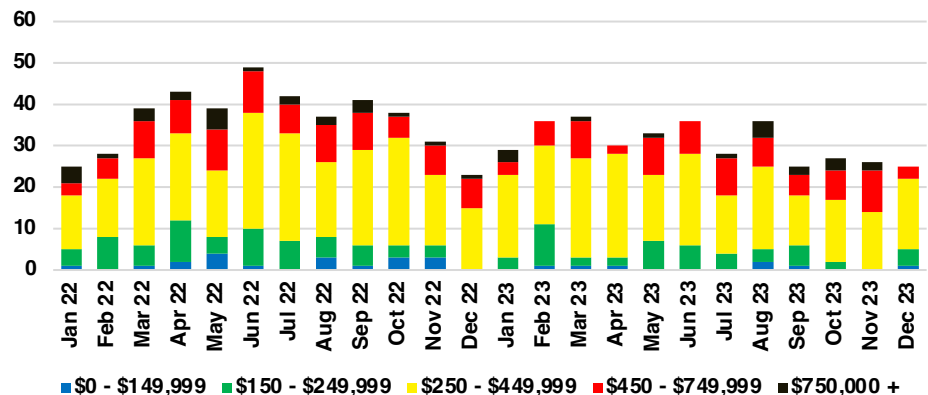

LUMPKIN COUNTY SALES BY PRICE POINT