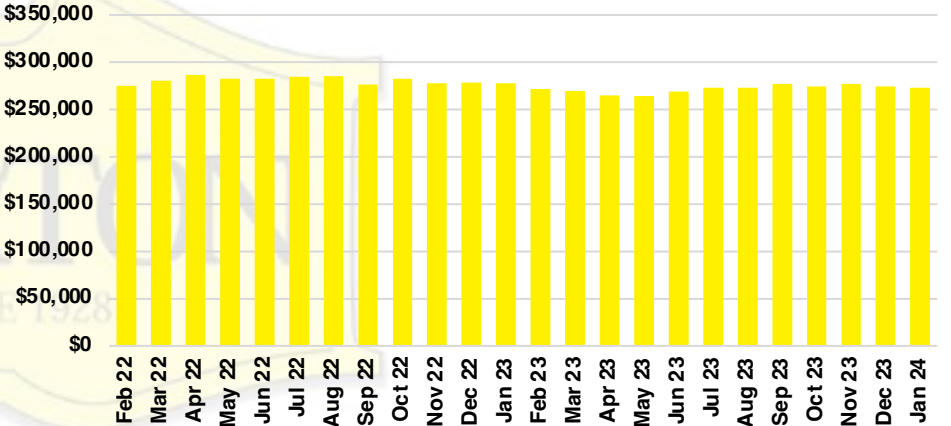

FRANKLIN COUNTY 12 MONTH AVERAGE SALES PRICE