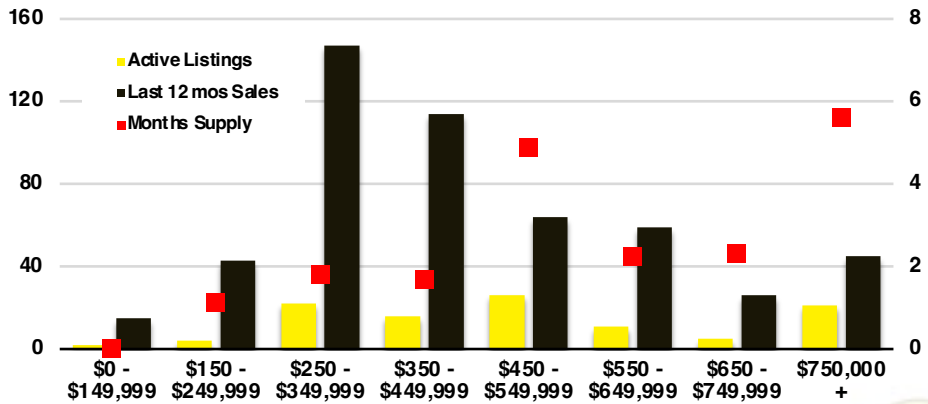

PICKENS COUNTY QUICK N'DICATORS