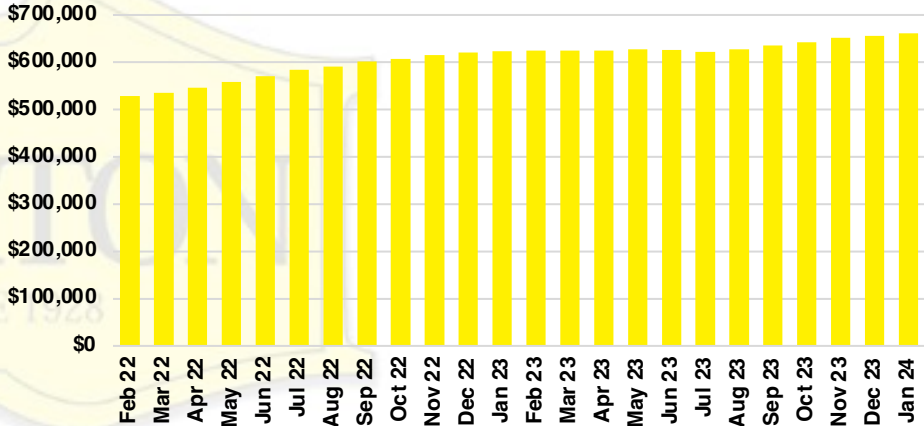

FORSYTH COUNTY 12 MONTH AVERAGE SALES PRICE