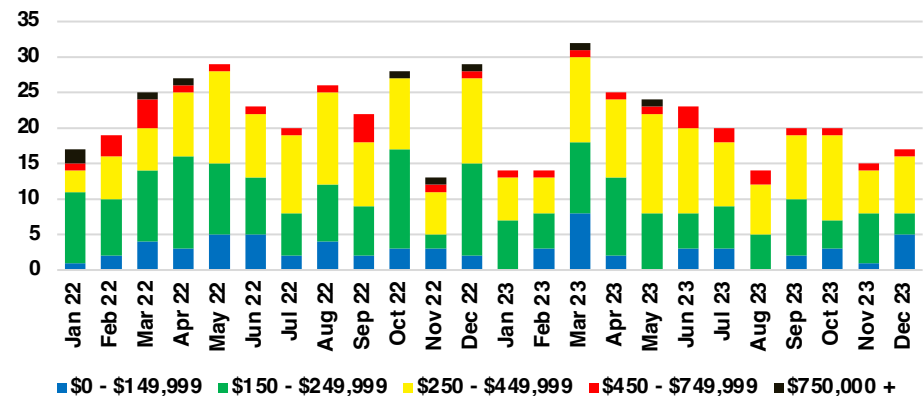

FRANKLIN COUNTY SALES BY PRICE POINT