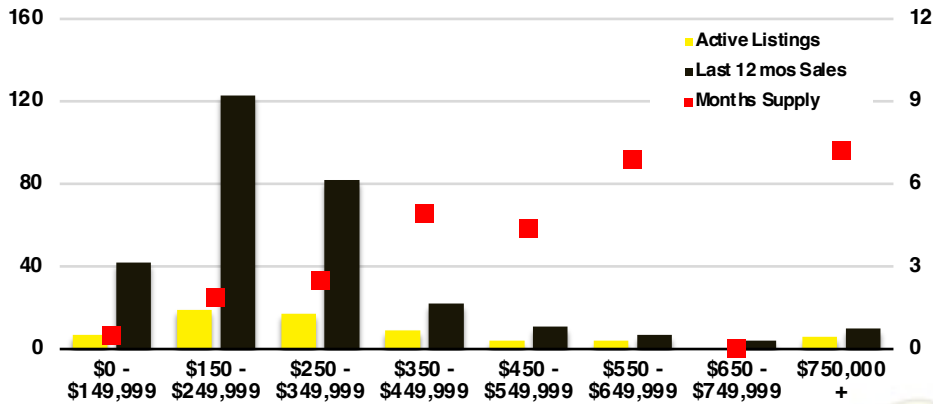

STEPHENS COUNTY QUICK N' DICATORS