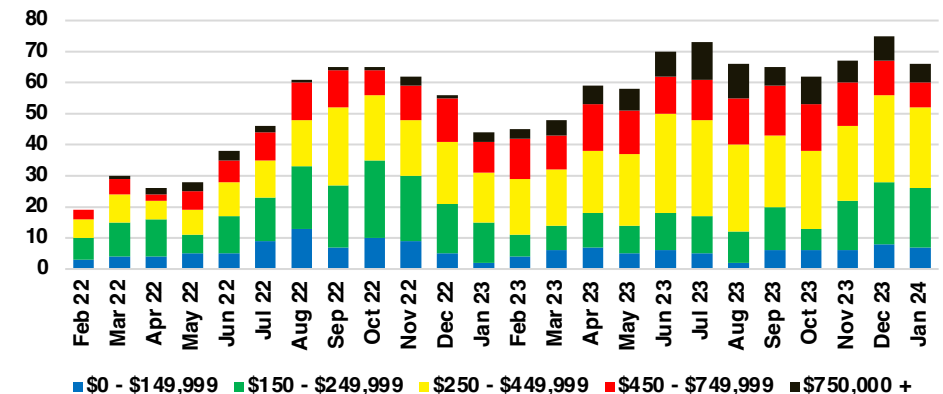

STEPHENS COUNTY INVENTORY BY PRICE POINT