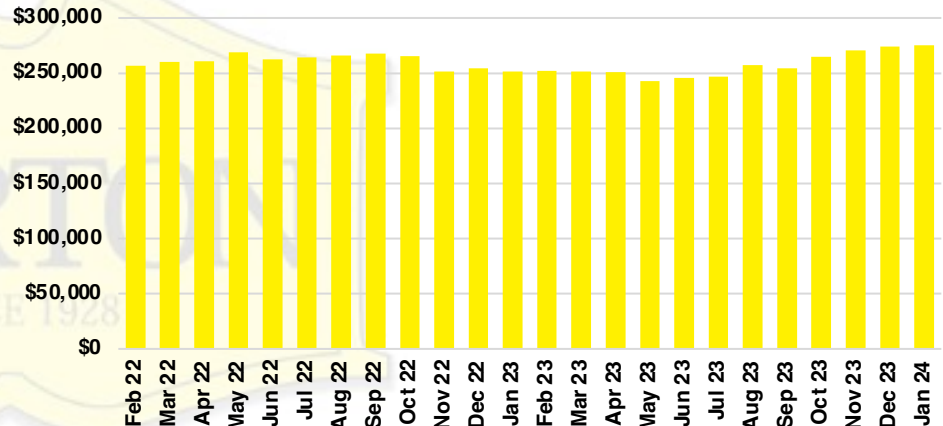

STEPHENS COUNTY 12 MONTH AVERAGE SALES PRICE