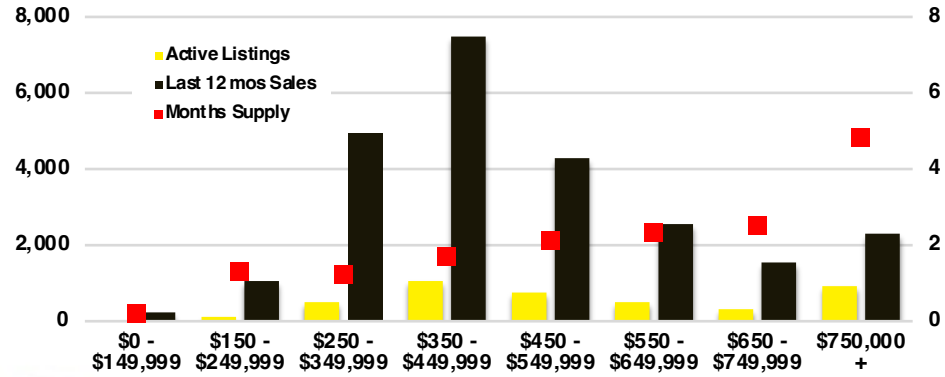

DEEP DIVE

NORTH GEORGIA QUICK N' DICATORS