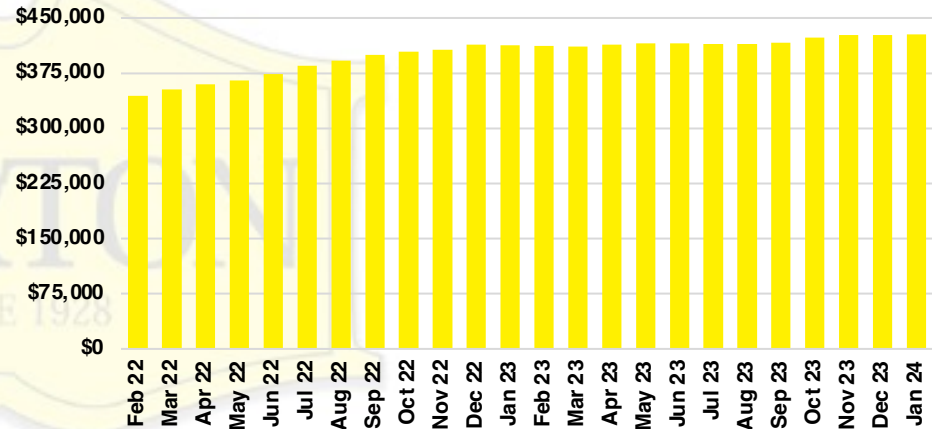

JACKSON COUNTY 12 MONTH AVERAGE SALES PRICE