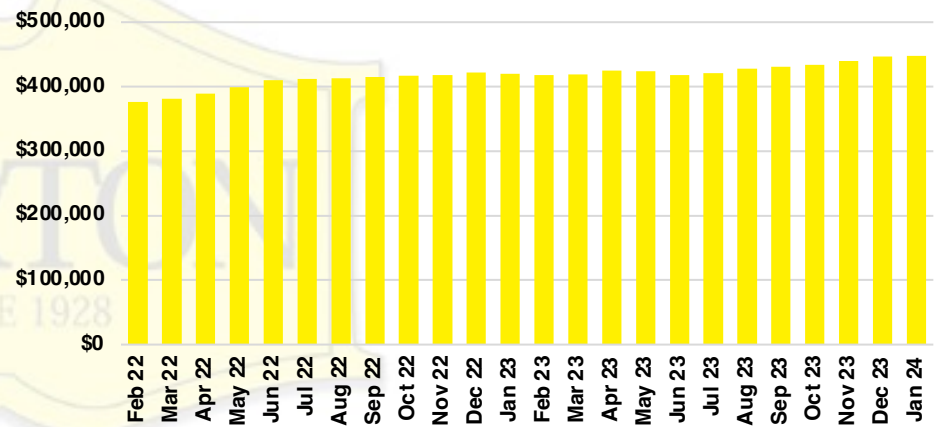

PICKENS COUNTY 12 MONTH AVERAGE SALES PRICE