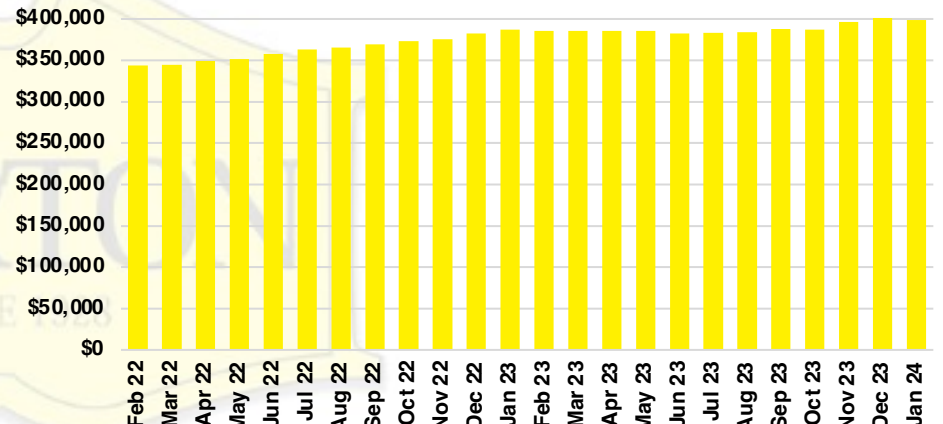

LUMPKIN COUNTY 12 MONTH AVERAGE SALES PRICE