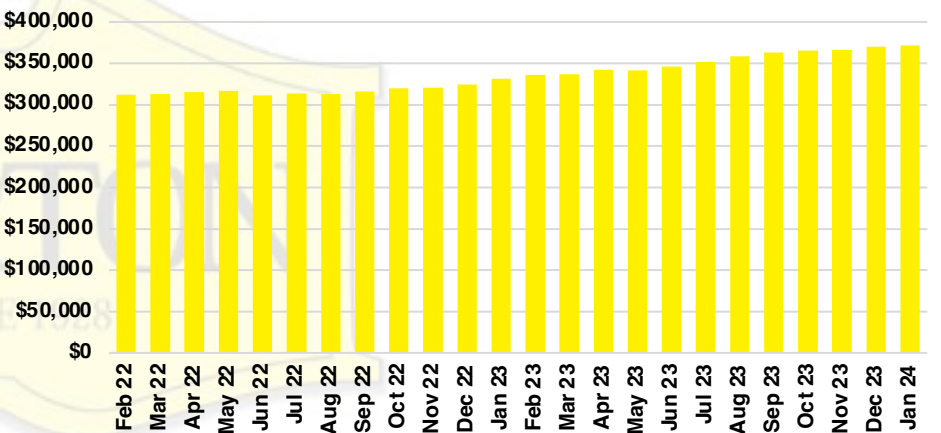

HABERSHAM COUNTY 12 MONTH AVERAGE SALES PRICE