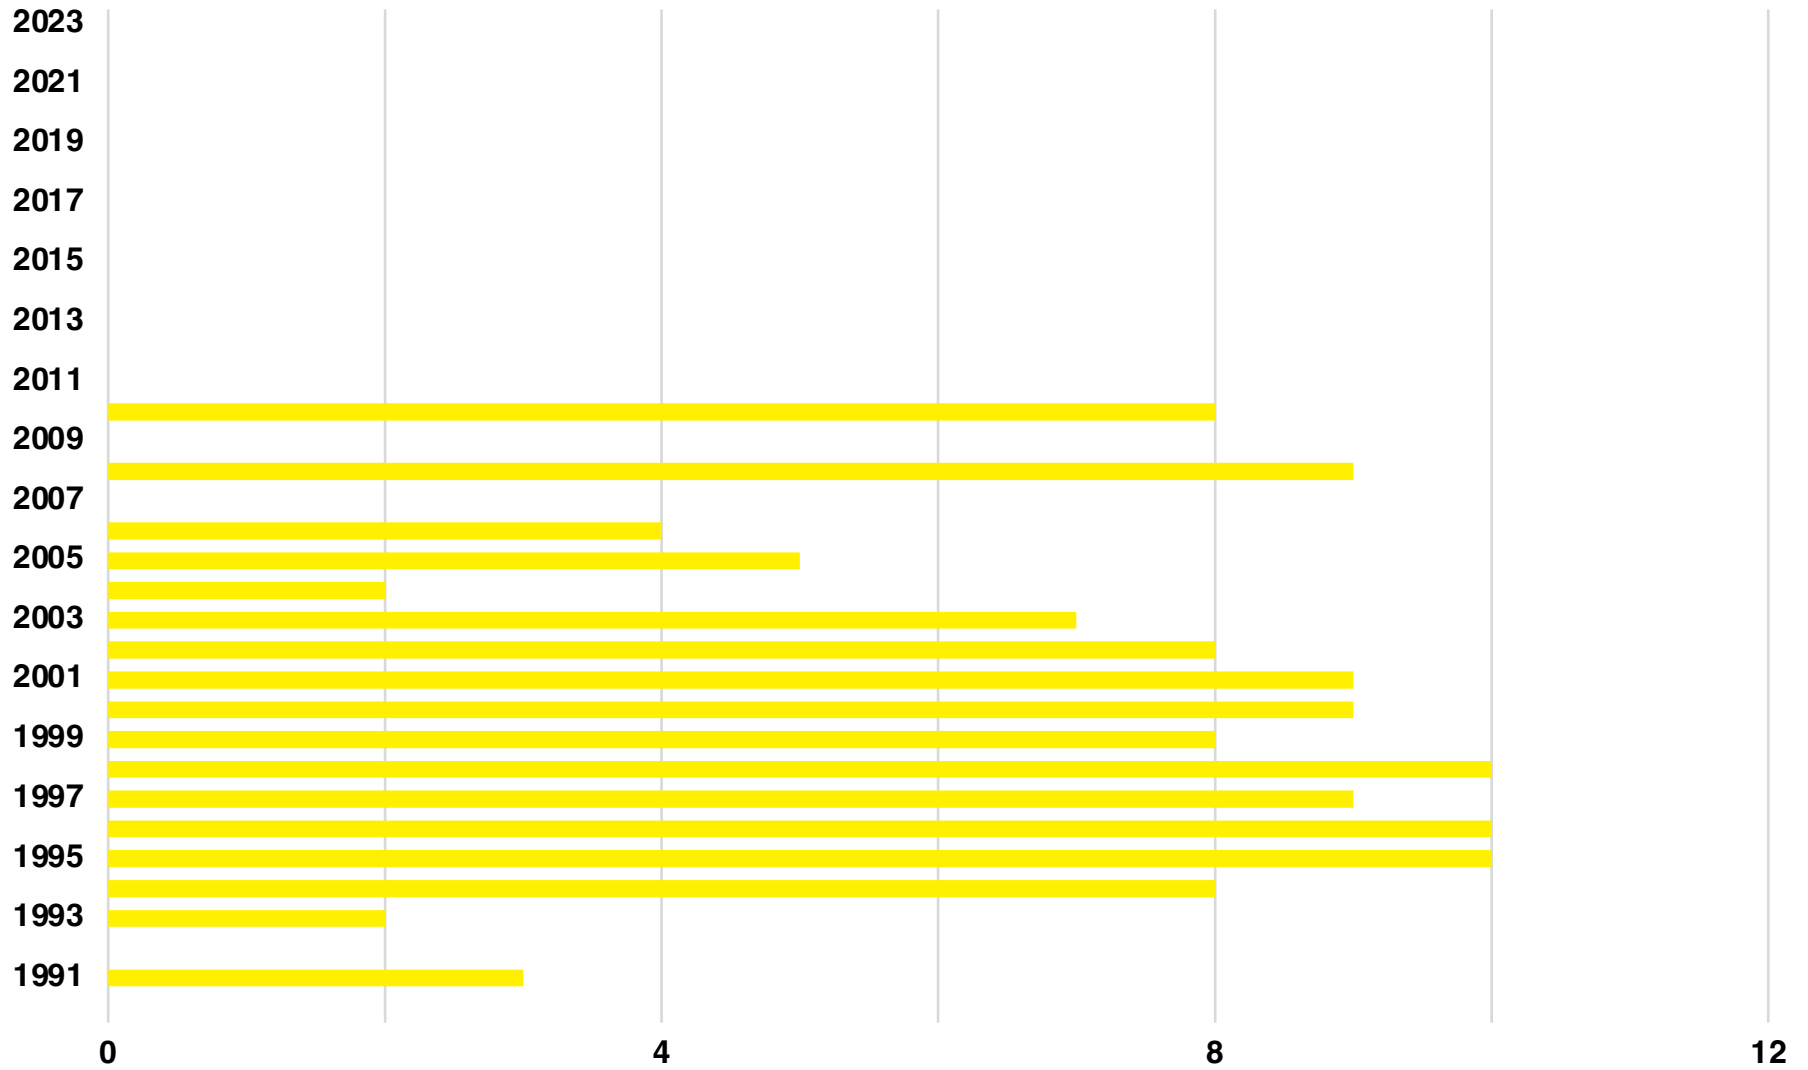

LAMAR COUNTY

MULTI FAMILY BUILDING PERMITS