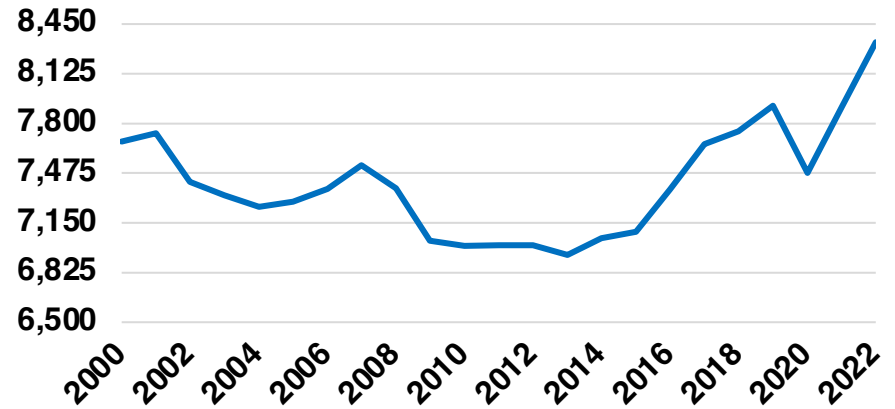

NORTON NATIVE INTELLIGENCE | WWW.NORTONINTELLIGENCE.COM
434 GREEN STREET | GAINESVILLE, GA 30501 | (770) 532-0022

LAMAR

LAMAR COUNTY

EMPLOYMENT SNAPSHOT

- 8,331 RESIDENTS CURRENTLY EMPLOYED.
- 2022 UNEMPLOYMENT RATE: 3.3%
- NOV 2023 UNEMPLOYMENT RATE: 3.1%

Industry Mix

Employment Trends

Unemployment Rate Trends

LAMAR COUNTY

HISTORICAL POPULATION

Source: US Census

LAMAR COUNTY

2022 POPULATION BY AGE