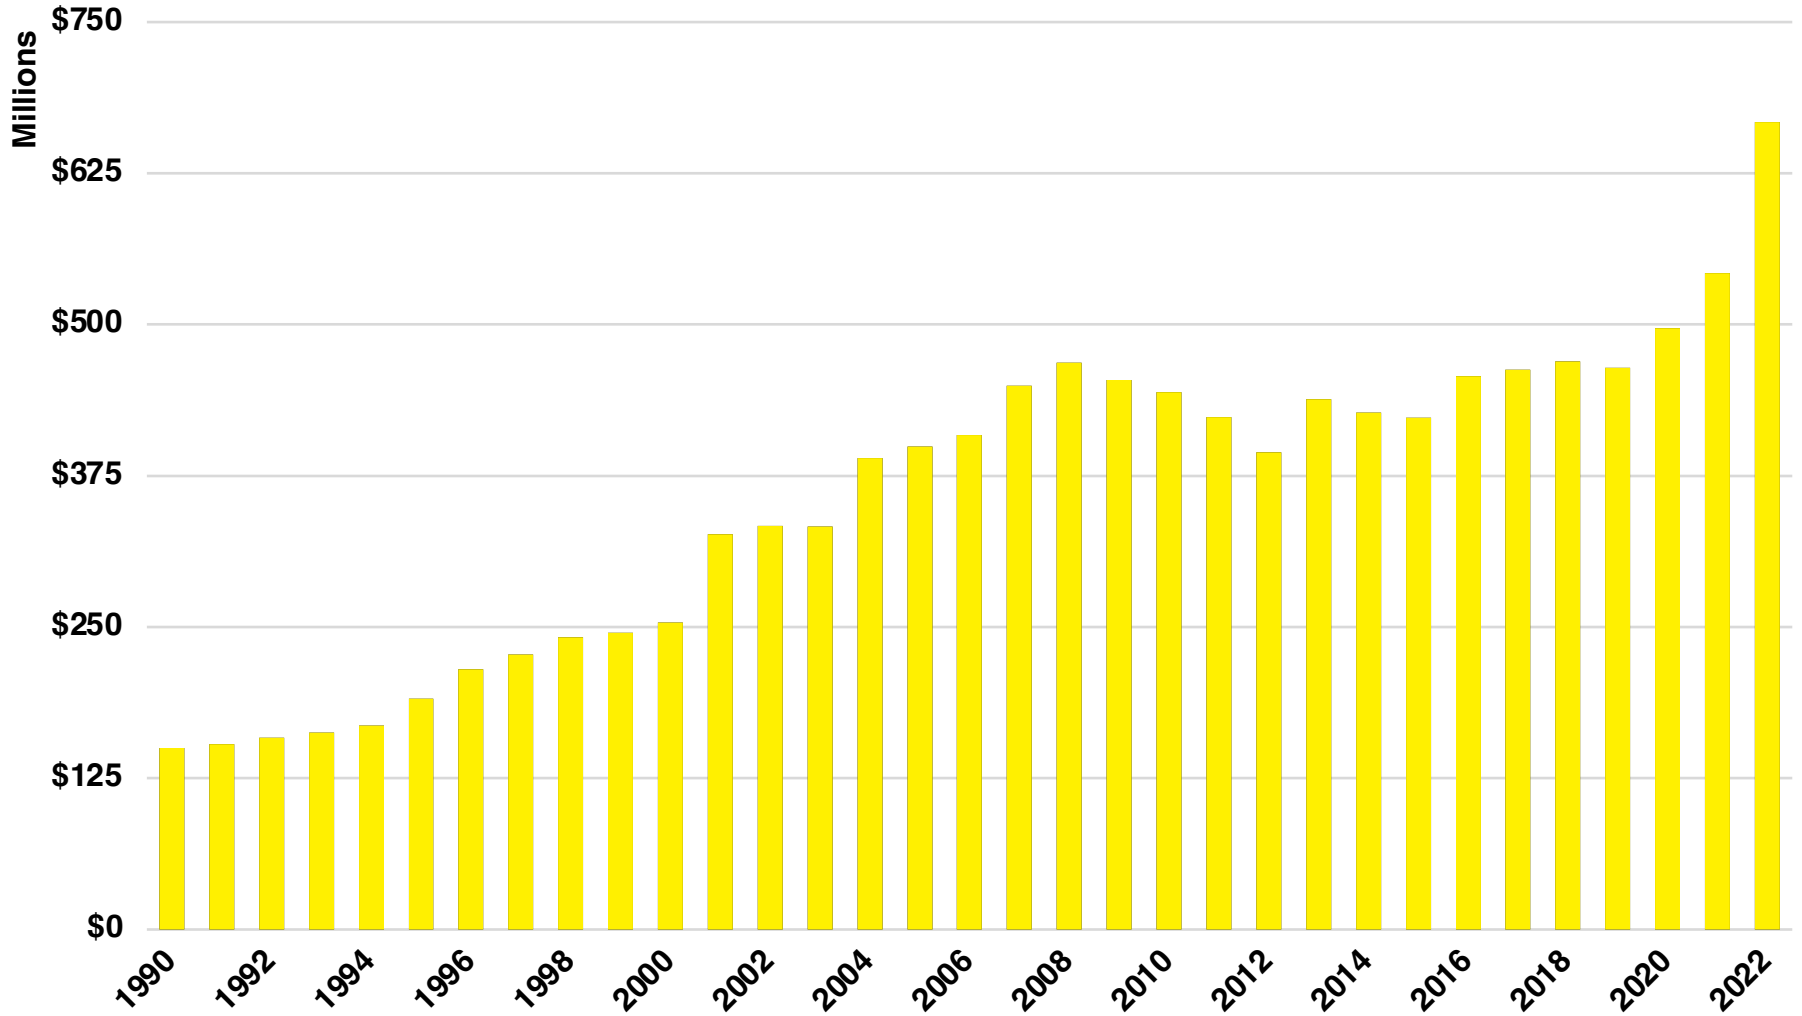

LAMAR COUNTY

TAX DIGEST 40% ASSESSED VALUE

Source: GA Dept of Revenue Consolidated Tax Digest