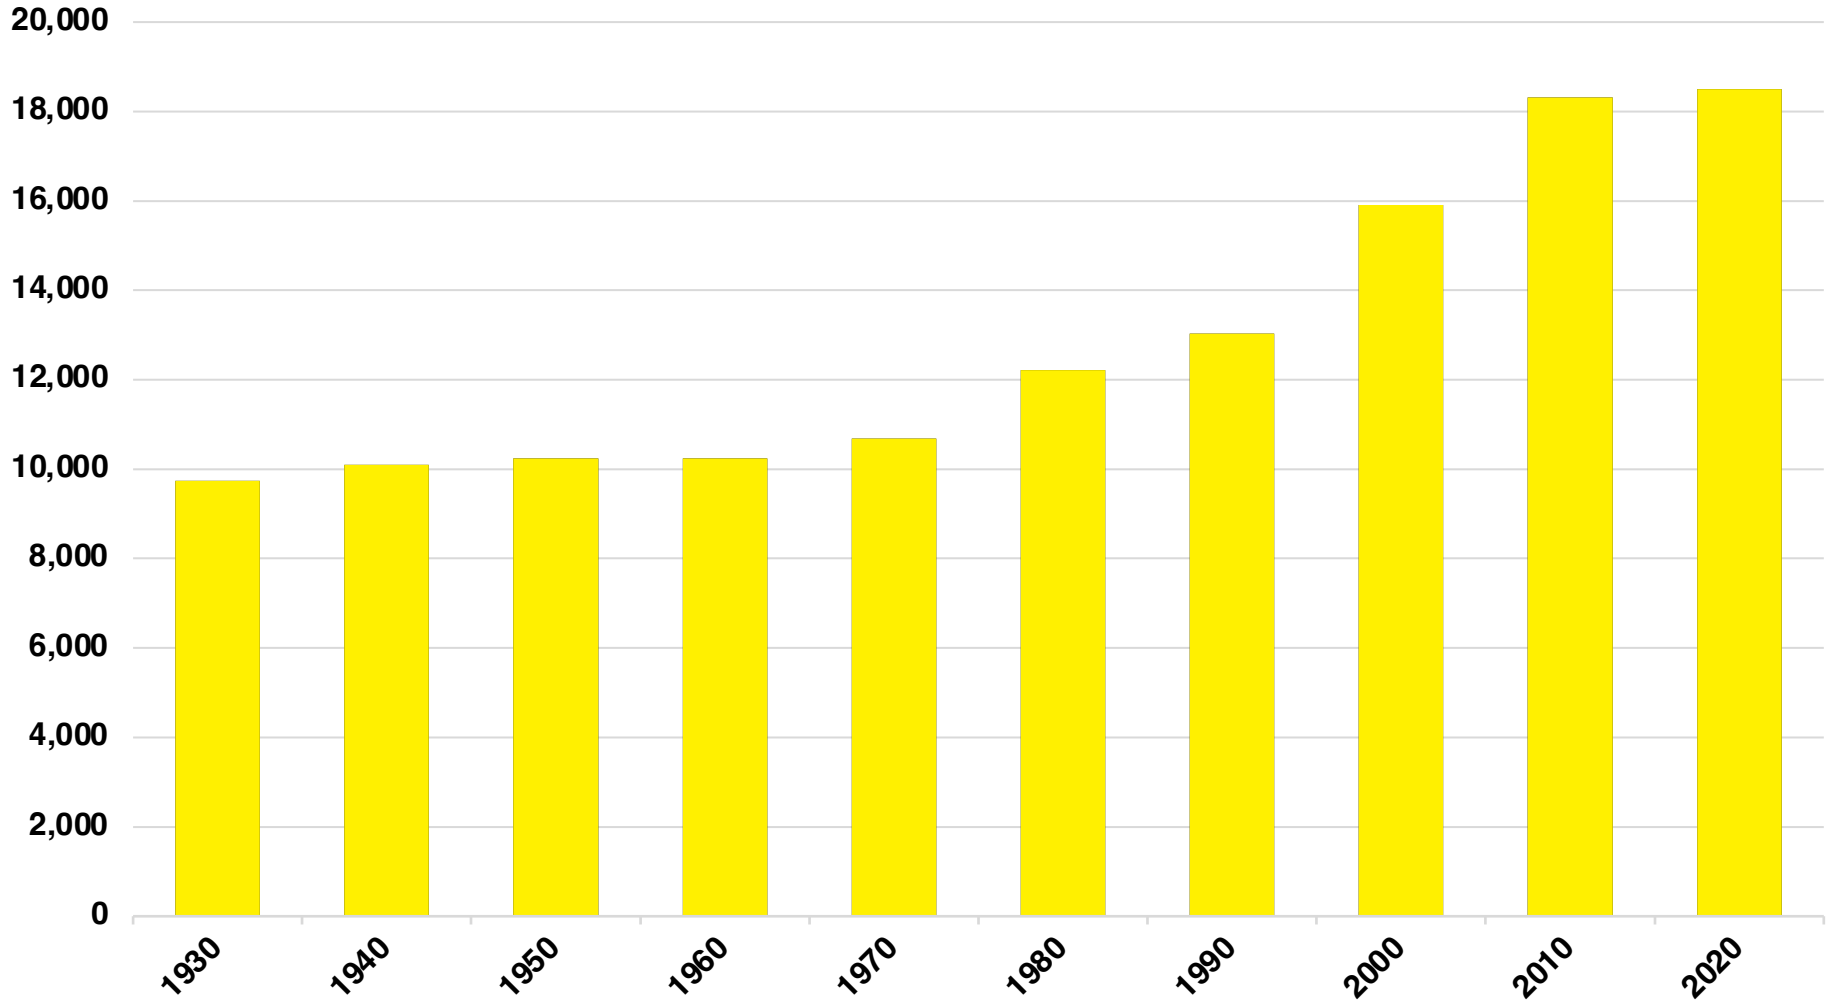

NORTON NATIVE INTELLIGENCE | WWW.NORTONINTELLIGENCE.COM
434 GREEN STREET | GAINESVILLE, GA 30501 | (770) 532-0022

LAMAR

LAMAR COUNTY

EMPLOYMENT SNAPSHOT

- 8,331 RESIDENTS CURRENTLY EMPLOYED.
- 2022 UNEMPLOYMENT RATE: 3.3%
- NOV 2023 UNEMPLOYMENT RATE: 3.1%

Industry Mix

Employment Trends

Unemployment Rate Trends

LAMAR COUNTY

HISTORICAL POPULATION

Source: US Census

LAMAR COUNTY

2022 POPULATION BY AGE