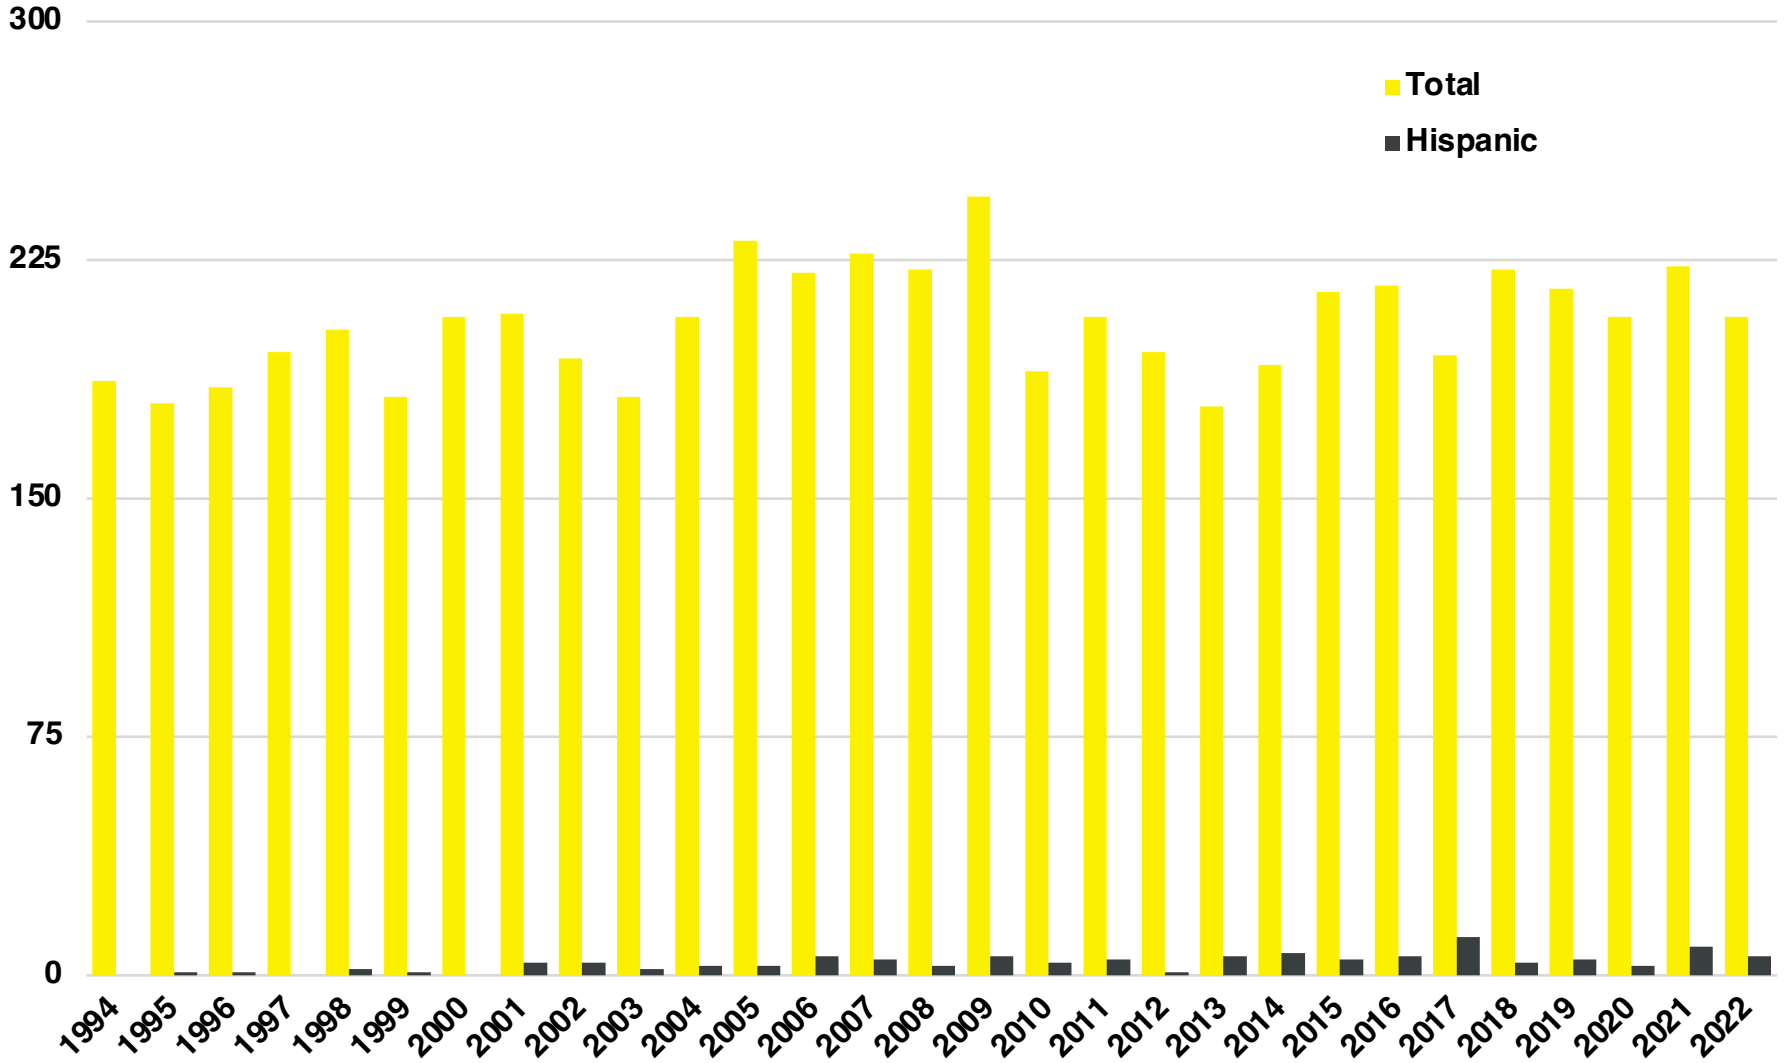

LAMAR COUNTY

TOTAL VS HISPANIC BIRTHS