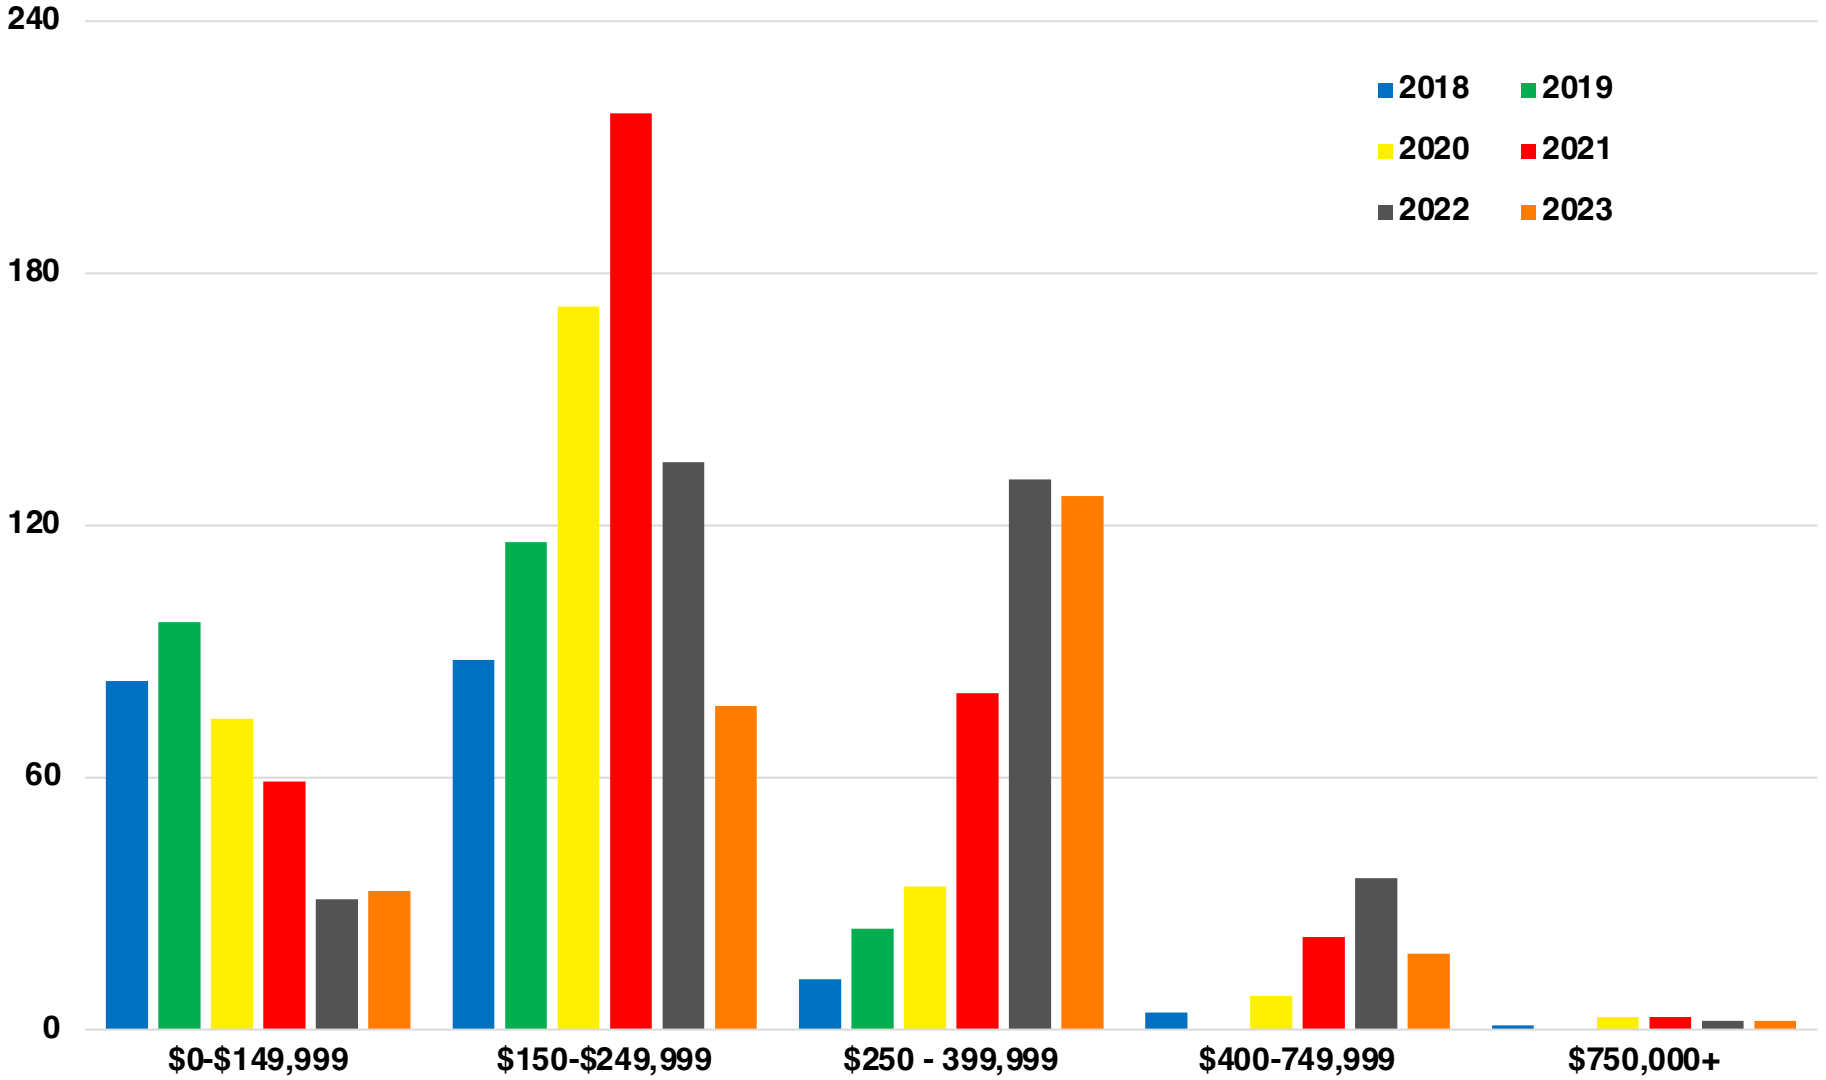

LAMAR COUNTY

TOTAL VS HISPANIC BIRTHS

LAMAR COUNTY

SINGLE FAMILY HOME SALES

LAMAR COUNTY

TAX DIGEST 40% ASSESSED VALUE

Source: GA Dept of Revenue Consolidated Tax Digest

LAMAR COUNTY