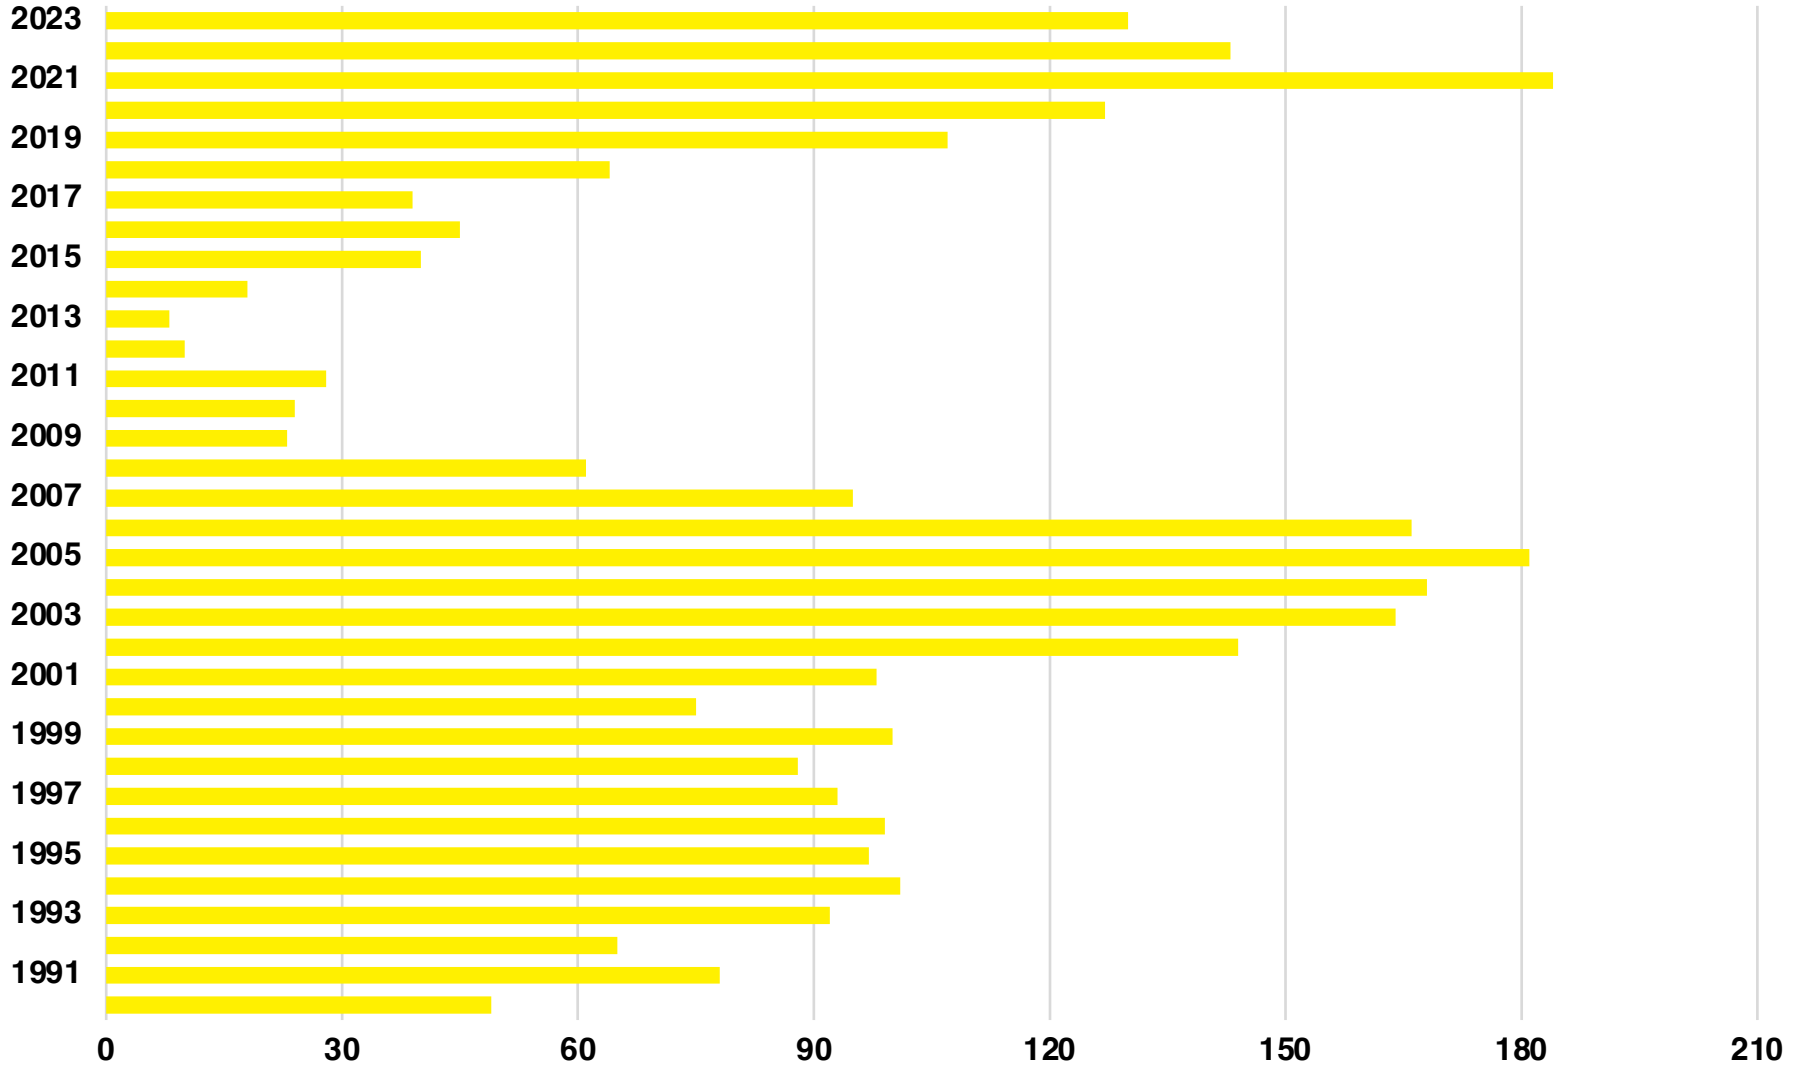

SINGLE FAMILY BUILDING PERMITS

LAMAR COUNTY

MULTI FAMILY BUILDING PERMITS

LAMAR COUNTY

TOTAL BUILDING PERMITS

LAMAR COUNTY

ZONED ACREAGE

2022