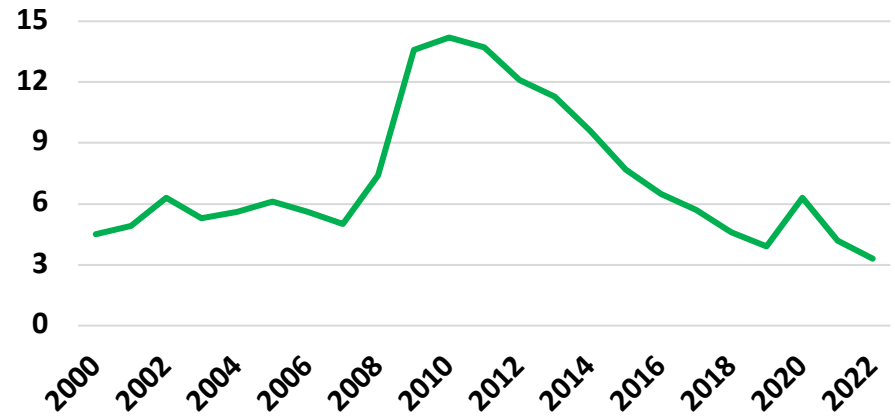

NORTON NATIVE INTELLIGENCE | WWW.NORTONINTELLIGENCE.COM
434 GREEN STREET | GAINESVILLE, GA 30501 | (770) 532-0022

LAMAR

LAMAR COUNTY

EMPLOYMENT SNAPSHOT

- 8,331 RESIDENTS CURRENTLY EMPLOYED.
- 2022 UNEMPLOYMENT RATE: 3.3%
- NOV 2023 UNEMPLOYMENT RATE: 3.1%

Industry Mix

Employment Trends

Unemployment Rate Trends

LAMAR COUNTY

HISTORICAL POPULATION

Source: US Census

LAMAR COUNTY

2022 POPULATION BY AGE