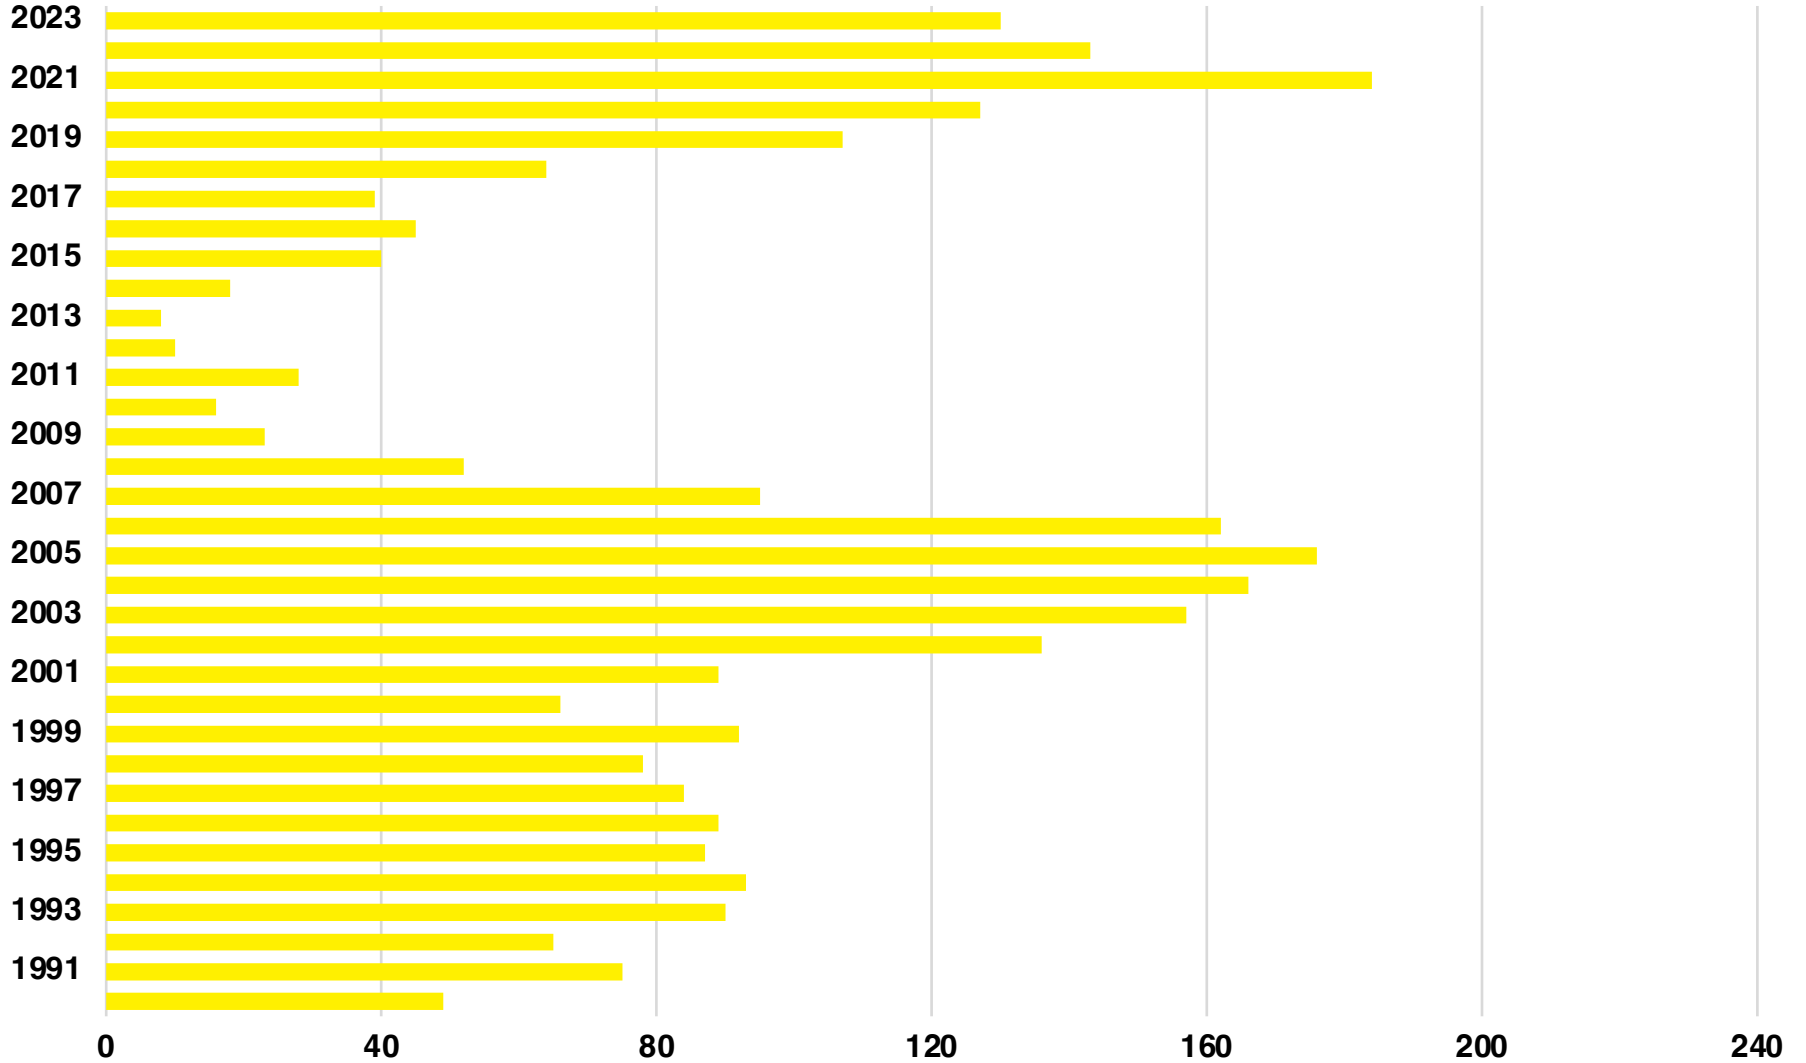

LAMAR COUNTY

SINGLE FAMILY BUILDING PERMITS