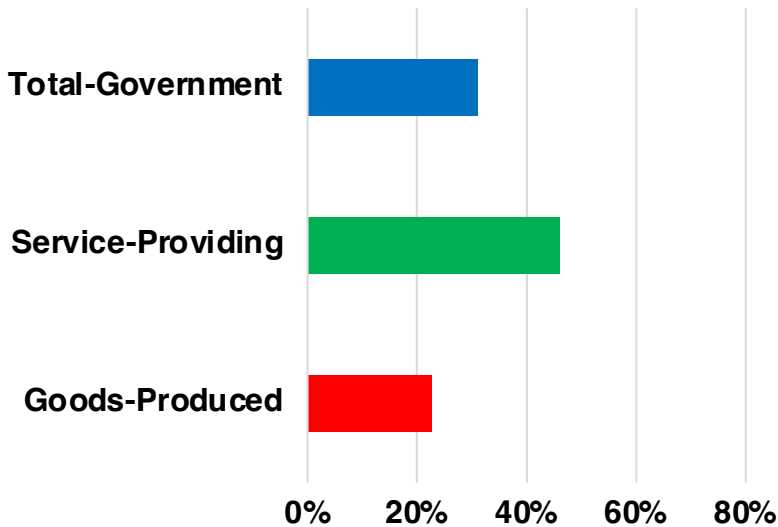

NORTON NATIVE INTELLIGENCE | WWW.NORTONINTELLIGENCE.COM
434 GREEN STREET | GAINESVILLE, GA 30501 | (770) 532-0022

LAMAR

LAMAR COUNTY

EMPLOYMENT SNAPSHOT

- 8,331 RESIDENTS CURRENTLY EMPLOYED.
- 2022 UNEMPLOYMENT RATE: 3.3%
- NOV 2023 UNEMPLOYMENT RATE: 3.1%

Industry Mix

Employment Trends

Unemployment Rate Trends

LAMAR COUNTY

HISTORICAL POPULATION

Source: US Census

LAMAR COUNTY

2022 POPULATION BY AGE