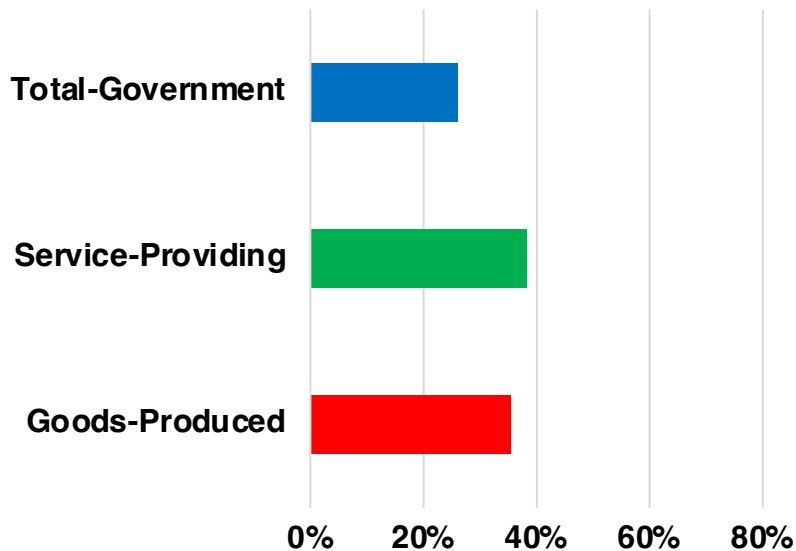

NORTON NATIVE INTELLIGENCE | WWW.NORTONINTELLIGENCE.COM
434 GREEN STREET | GAINESVILLE, GA 30501 | (770) 532-0022

MERIWETHER

MERIWETHER COUNTY

EMPLOYMENT SNAPSHOT

- 8,910 RESIDENTS CURRENTLY EMPLOYED.
- 2022 UNEMPLOYMENT RATE: 3.8%
- NOV 2023 UNEMPLOYMENT RATE: 3.5%

Industry Mix

Employment Trends

Unemployment Trends

MERIWETHER COUNTY

HISTORICAL POPULATION

Source: US Census

MERIWETHER COUNTY

2022 POPULATION BY AGE