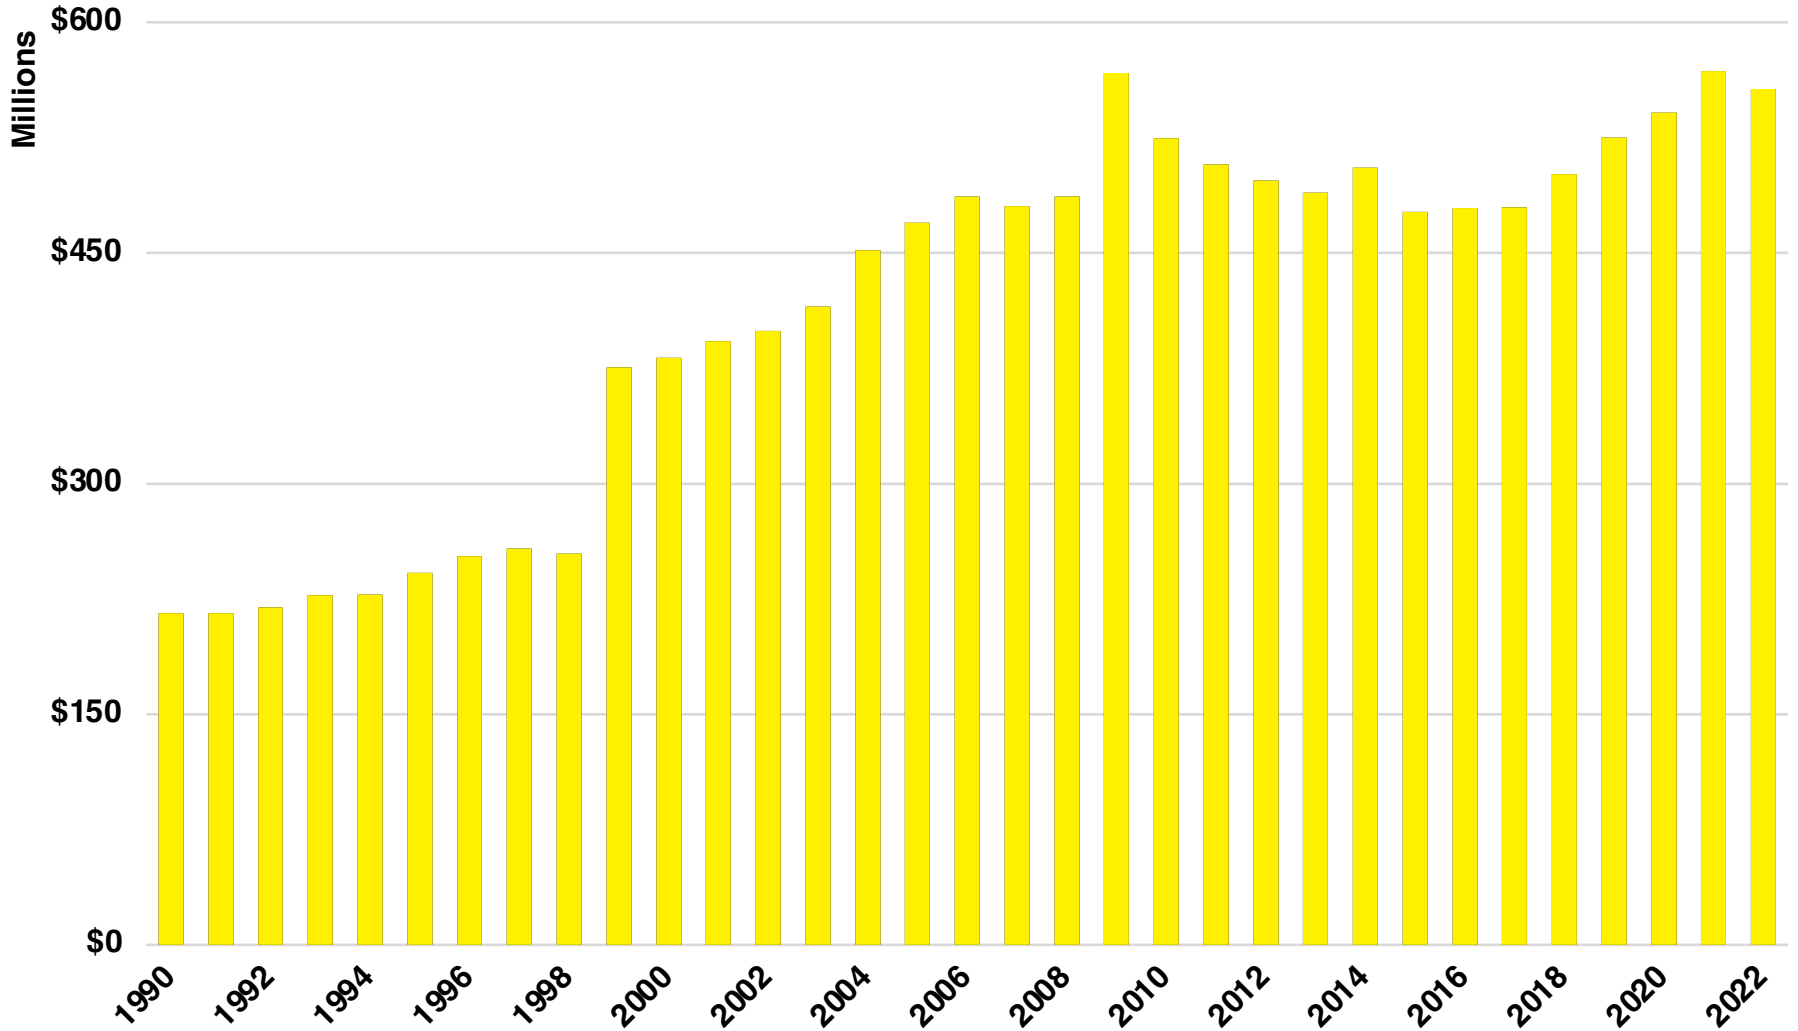

NORTON NATIVE INTELLIGENCE | WWW.NORTONINTELLIGENCE.COM
434 GREEN STREET | GAINESVILLE, GA 30501 | (770) 532-0022

MERIWETHER

MERIWETHER COUNTY

EMPLOYMENT SNAPSHOT

- 8,910 RESIDENTS CURRENTLY EMPLOYED.
- 2022 UNEMPLOYMENT RATE: 3.8%
- NOV 2023 UNEMPLOYMENT RATE: 3.5%

Industry Mix

Employment Trends

Unemployment Trends

MERIWETHER COUNTY

HISTORICAL POPULATION

Source: US Census

MERIWETHER COUNTY

2022 POPULATION BY AGE

MERIWETHER COUNTY

TOTAL VS HISPANIC BIRTHS

MERIWETHER COUNTY

SINGLE FAMILY HOME SALES

MERIWETHER COUNTY

TAX DIGEST 40% ASSESSED VALUE

Source: Dept of Revenue Consolidated Tax Digest

MERIWETHER COUNTY