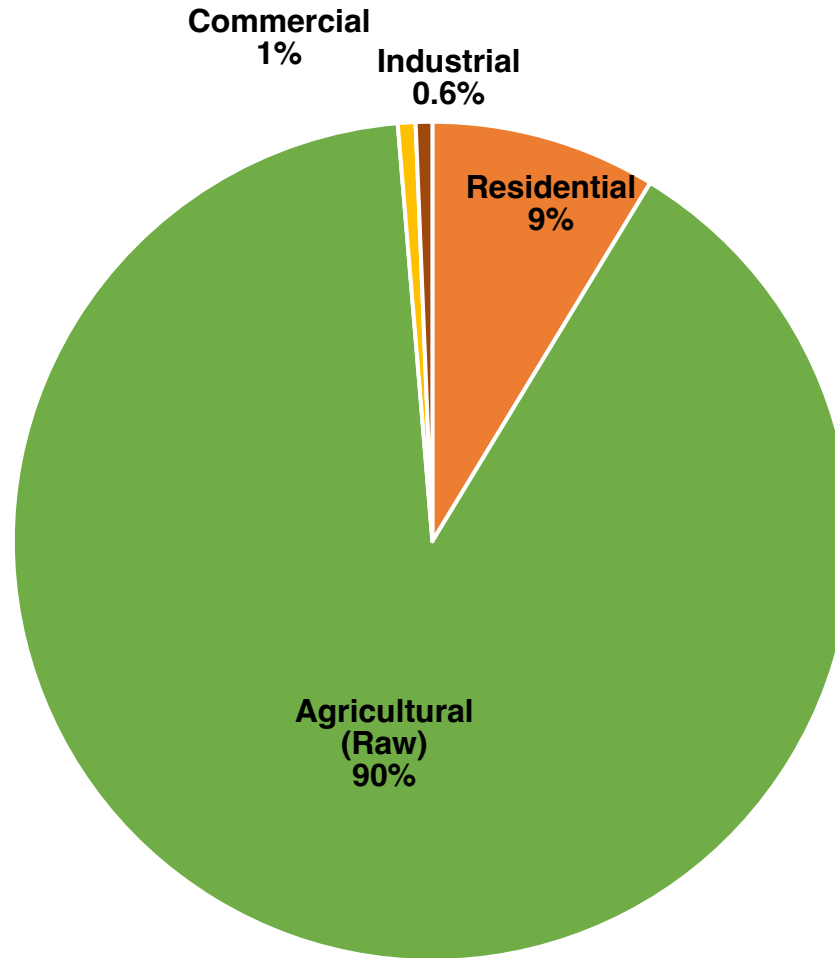

TOTAL REAL ESTATE SALES

Source: Beasley Report

MERIWETHER COUNTY

SINGLE FAMILY BUILDING PERMITS

MERIWETHER COUNTY

MULTI FAMILY BUILDING PERMITS

MERIWETHER COUNTY

TOTAL BUILDING PERMITS

MERIWETHER COUNTY

ZONED ACREAGE

2022

SERVICES

- INSURANCE
- REAL ESTATE
 - COMMERCIAL
 - RESIDENTIAL
 - ACREAGE
 - INVESTMENTS
 - RECREATIONAL TOURISM
- MANAGEMENT
 - MULTI FAMILY
 - COMMERCIAL
 - HOME RENTAL
 - COMMUNITY MANAGEMENT
 - RAW ACREAGE
- RELOCATION
- HOME SERVICES
- CONSULTATION
- RESEARCH
- MORTGAGE
- DEVELOPMENT
- REO