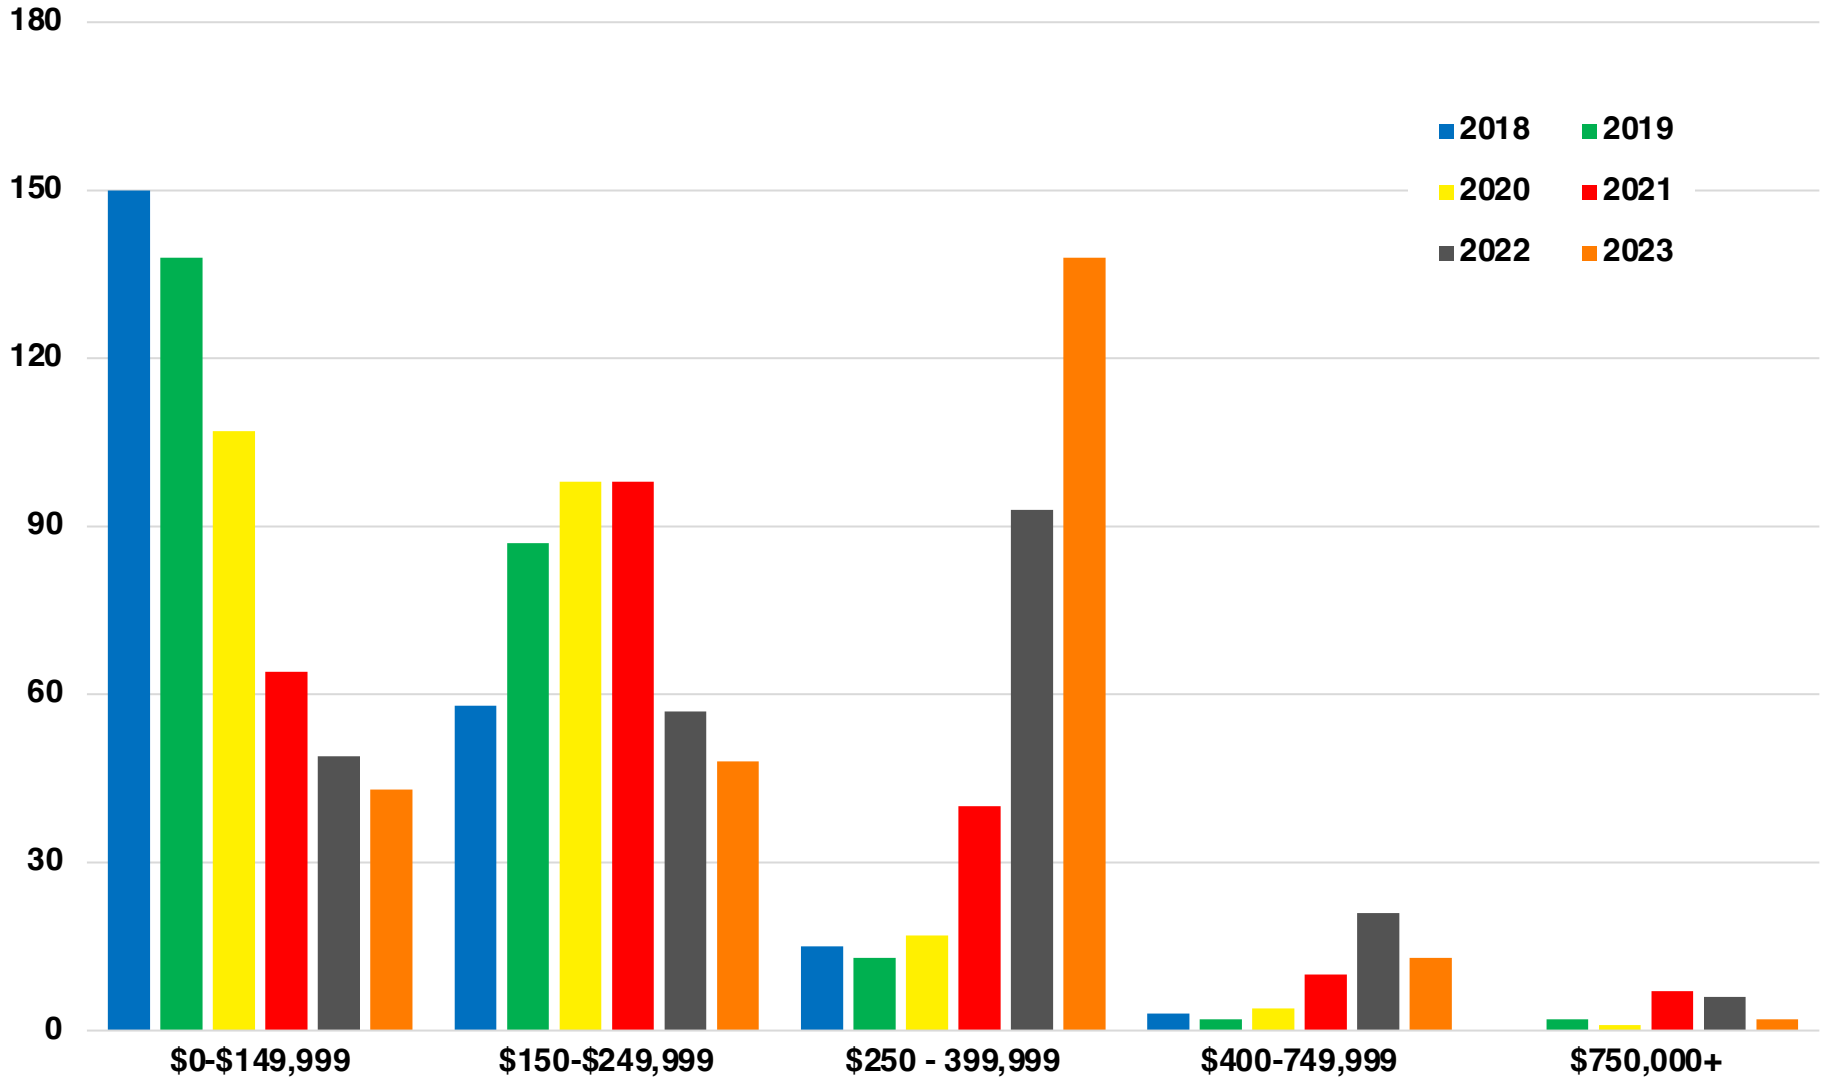

Industry Mix

Employment Trends

Unemployment Trends

MERIWETHER COUNTY

HISTORICAL POPULATION

Source: US Census

MERIWETHER COUNTY

2022 POPULATION BY AGE

MERIWETHER COUNTY

TOTAL VS HISPANIC BIRTHS

MERIWETHER COUNTY

SINGLE FAMILY HOME SALES

MERIWETHER COUNTY

TAX DIGEST 40% ASSESSED VALUE

Source: Dept of Revenue Consolidated Tax Digest

MERIWETHER COUNTY