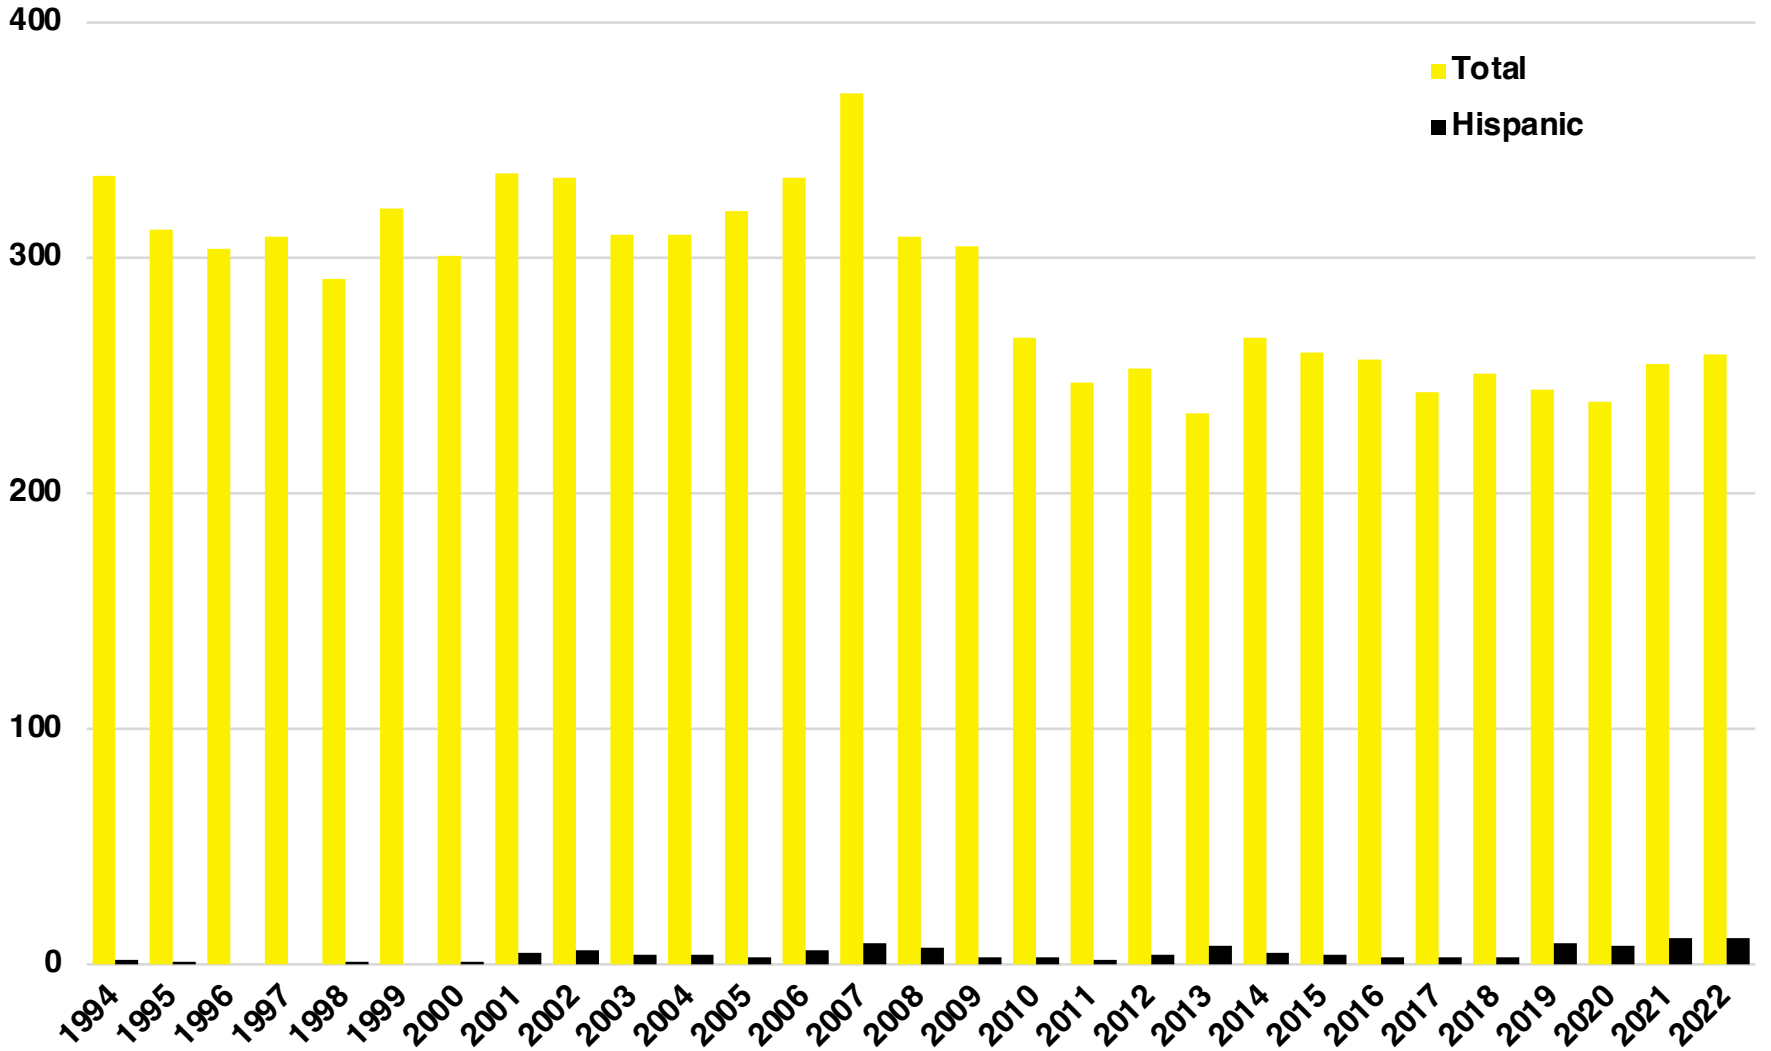

MERIWETHER COUNTY

TOTAL VS HISPANIC BIRTHS