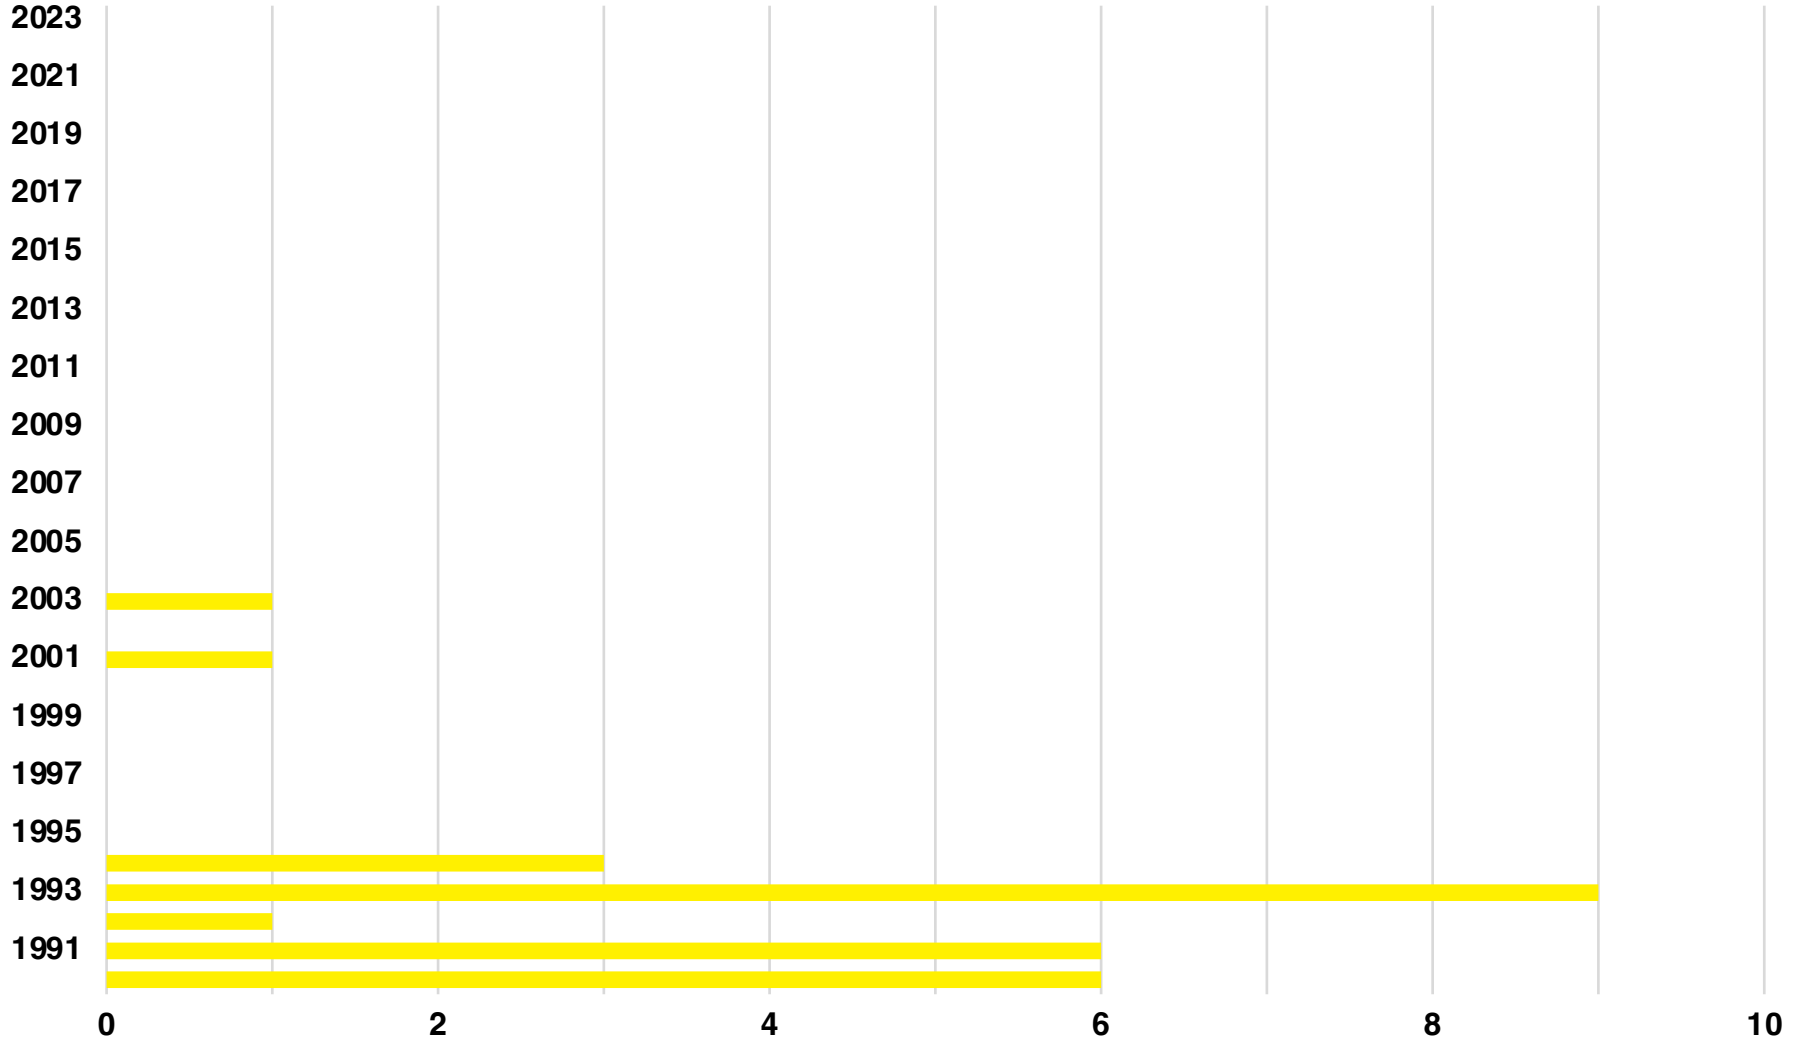

TOTAL REAL ESTATE SALES

Source: Beasley Report

MERIWETHER COUNTY

SINGLE FAMILY BUILDING PERMITS

MERIWETHER COUNTY

MULTI FAMILY BUILDING PERMITS

MERIWETHER COUNTY

TOTAL BUILDING PERMITS

MERIWETHER COUNTY

ZONED ACREAGE

2022

SERVICES

- INSURANCE
- REAL ESTATE
 - COMMERCIAL
 - RESIDENTIAL
 - ACREAGE
 - INVESTMENTS
 - RECREATIONAL TOURISM
- MANAGEMENT
 - MULTI FAMILY
 - COMMERCIAL
 - HOME RENTAL
 - COMMUNITY MANAGEMENT
 - RAW ACREAGE
- RELOCATION
- HOME SERVICES
- CONSULTATION
- RESEARCH
- MORTGAGE
- DEVELOPMENT
- REO