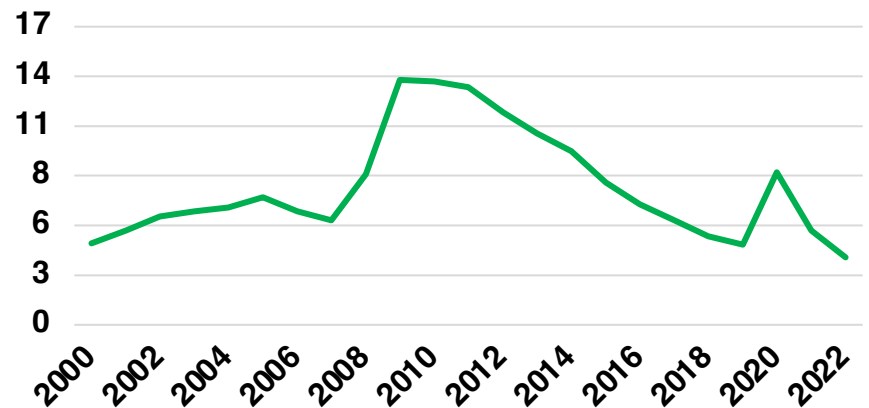

NORTON NATIVE INTELLIGENCE | WWW.NORTONINTELLIGENCE.COM
434 GREEN STREET | GAINESVILLE, GA 30501 | (770) 532-0022

MERIWETHER

MERIWETHER COUNTY

EMPLOYMENT SNAPSHOT

- 8,910 RESIDENTS CURRENTLY EMPLOYED.
- 2022 UNEMPLOYMENT RATE: 3.8%
- NOV 2023 UNEMPLOYMENT RATE: 3.5%

Industry Mix

Employment Trends

Unemployment Trends

MERIWETHER COUNTY

HISTORICAL POPULATION

Source: US Census

MERIWETHER COUNTY

2022 POPULATION BY AGE