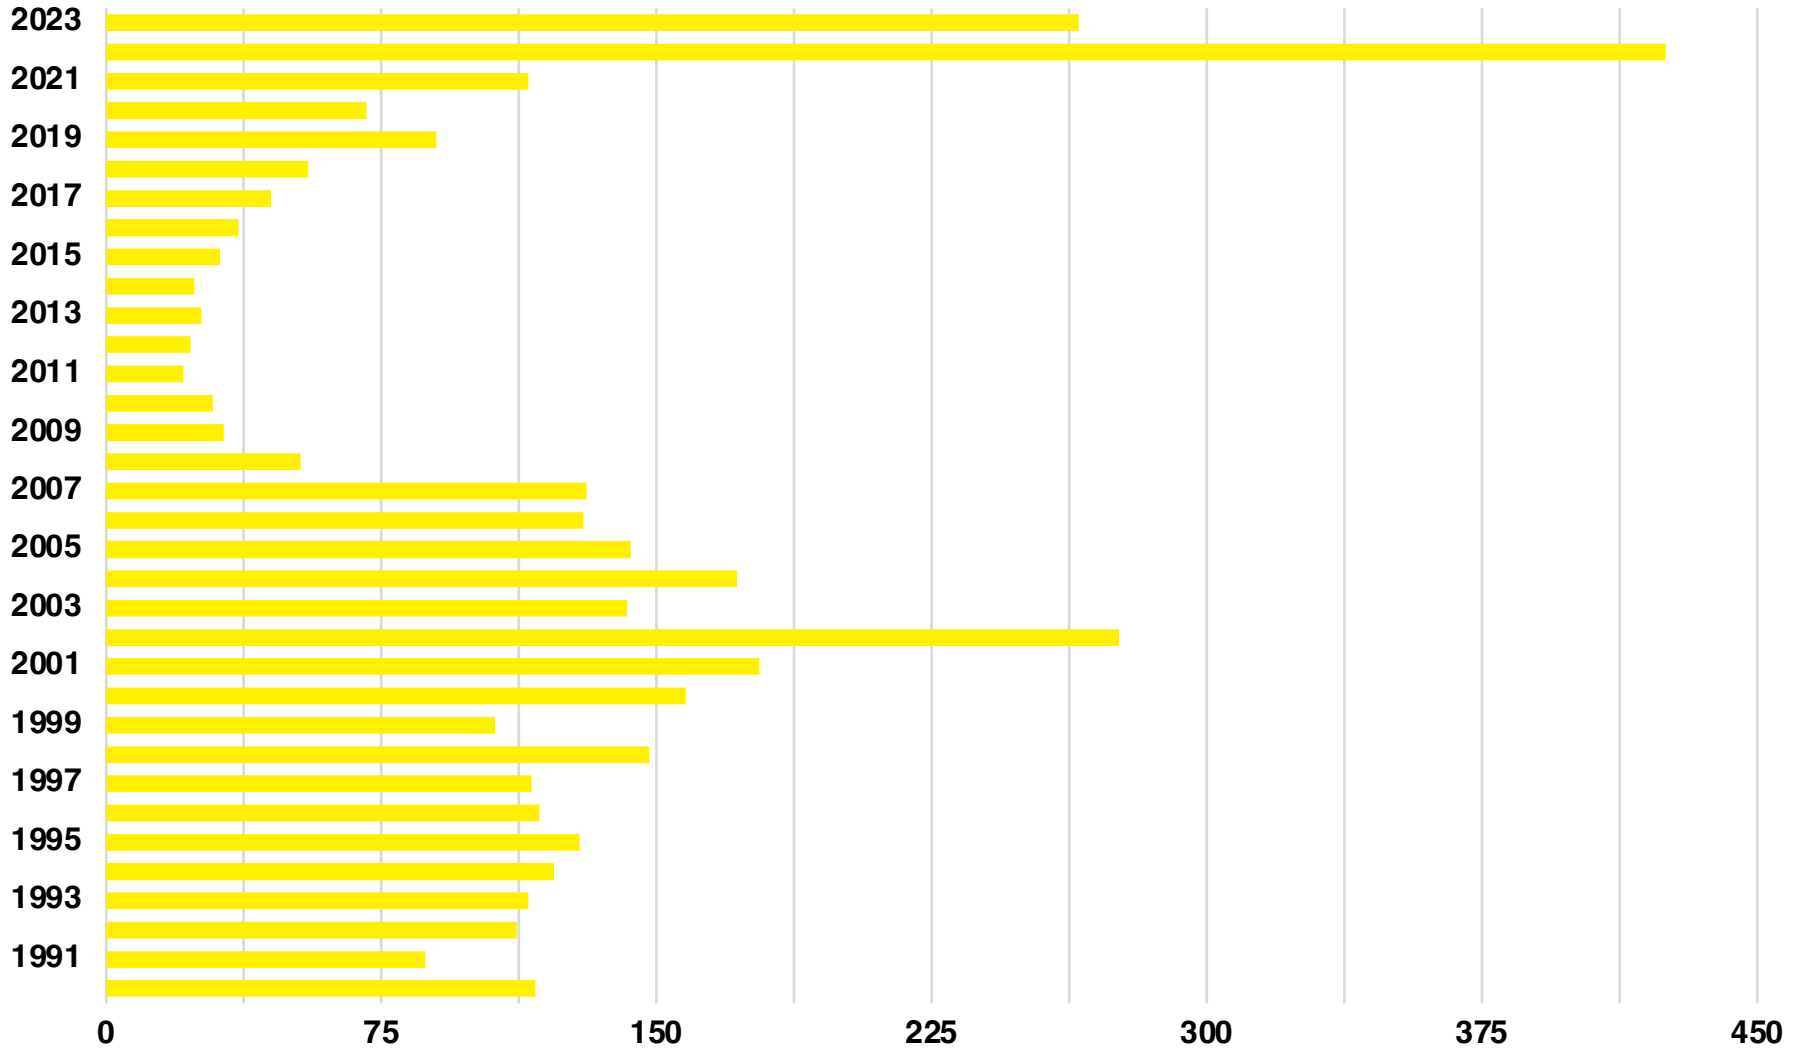

TOTAL REAL ESTATE SALES

Source: Beasley Report

MERIWETHER COUNTY

SINGLE FAMILY BUILDING PERMITS

MERIWETHER COUNTY

MULTI FAMILY BUILDING PERMITS

MERIWETHER COUNTY

TOTAL BUILDING PERMITS

MERIWETHER COUNTY

ZONED ACREAGE

2022

SERVICES

- INSURANCE
- REAL ESTATE
 - COMMERCIAL
 - RESIDENTIAL
 - ACREAGE
 - INVESTMENTS
 - RECREATIONAL TOURISM
- MANAGEMENT
 - MULTI FAMILY
 - COMMERCIAL
 - HOME RENTAL
 - COMMUNITY MANAGEMENT
 - RAW ACREAGE
- RELOCATION
- HOME SERVICES
- CONSULTATION
- RESEARCH
- MORTGAGE
- DEVELOPMENT
- REO