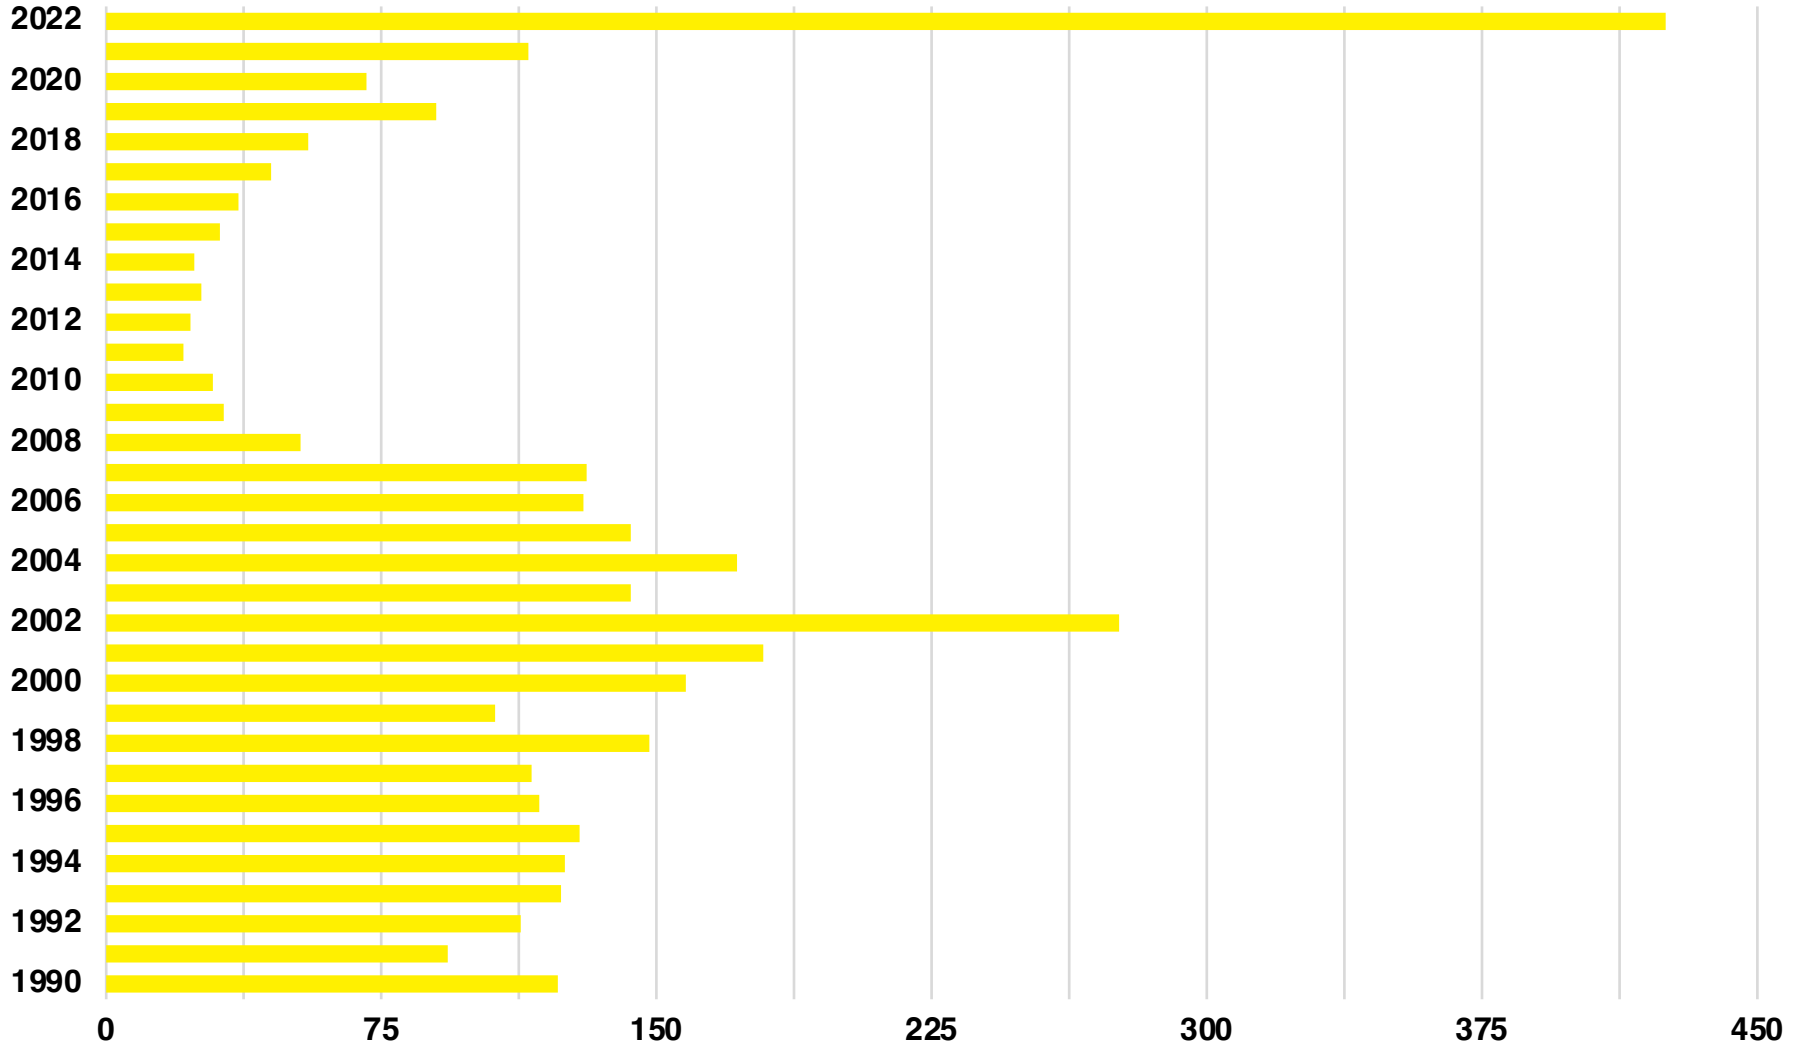

TOTAL REAL ESTATE SALES

Source: Beasley Report

MERIWETHER COUNTY

SINGLE FAMILY BUILDING PERMITS

MERIWETHER COUNTY

MULTI FAMILY BUILDING PERMITS

MERIWETHER COUNTY

TOTAL BUILDING PERMITS

MERIWETHER COUNTY

ZONED ACREAGE

2022

SERVICES

- INSURANCE
- REAL ESTATE
 - COMMERCIAL
 - RESIDENTIAL
 - ACREAGE
 - INVESTMENTS
 - RECREATIONAL TOURISM
- MANAGEMENT
 - MULTI FAMILY
 - COMMERCIAL
 - HOME RENTAL
 - COMMUNITY MANAGEMENT
 - RAW ACREAGE
- RELOCATION
- HOME SERVICES
- CONSULTATION
- RESEARCH
- MORTGAGE
- DEVELOPMENT
- REO