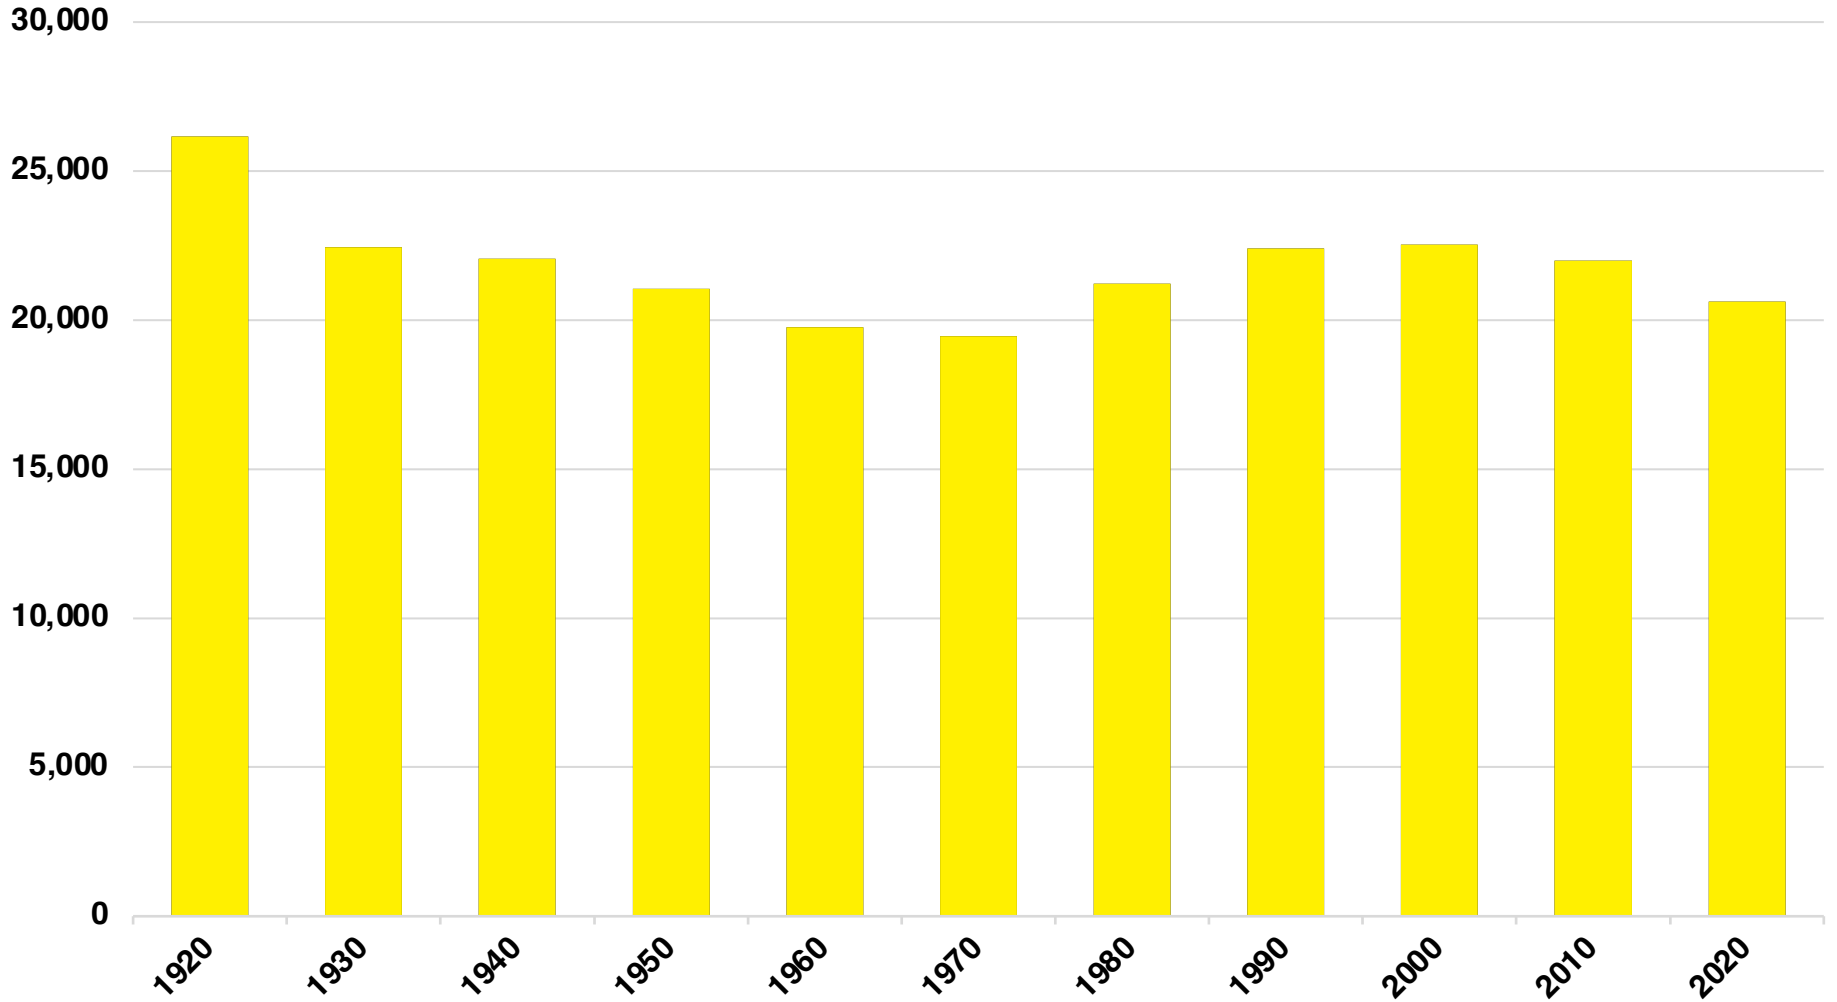

NORTON NATIVE INTELLIGENCE | WWW.NORTONINTELLIGENCE.COM
434 GREEN STREET | GAINESVILLE, GA 30501 | (770) 532-0022

MERIWETHER

MERIWETHER COUNTY

EMPLOYMENT SNAPSHOT

- 8,910 RESIDENTS CURRENTLY EMPLOYED.
- 2022 UNEMPLOYMENT RATE: 3.8%
- NOV 2023 UNEMPLOYMENT RATE: 3.5%

Industry Mix

Employment Trends

Unemployment Trends

MERIWETHER COUNTY

HISTORICAL POPULATION

Source: US Census

MERIWETHER COUNTY

2022 POPULATION BY AGE