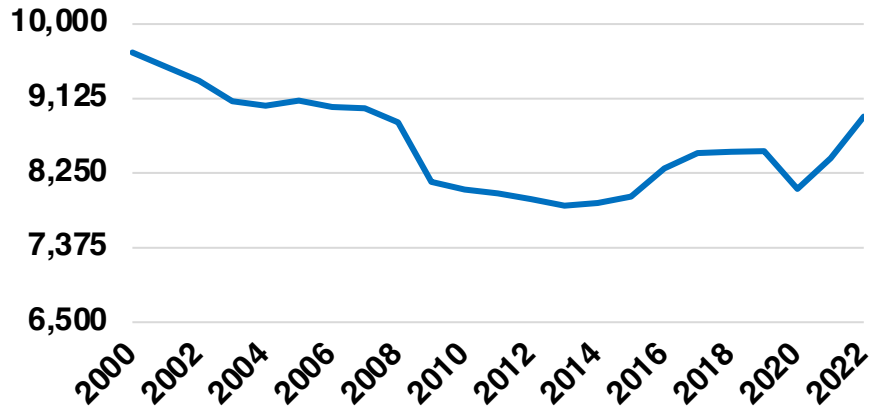

NORTON NATIVE INTELLIGENCE | WWW.NORTONINTELLIGENCE.COM
434 GREEN STREET | GAINESVILLE, GA 30501 | (770) 532-0022

MERIWETHER

MERIWETHER COUNTY

EMPLOYMENT SNAPSHOT

- 8,910 RESIDENTS CURRENTLY EMPLOYED.
- 2022 UNEMPLOYMENT RATE: 3.8%
- NOV 2023 UNEMPLOYMENT RATE: 3.5%

Industry Mix

Employment Trends

Unemployment Trends

MERIWETHER COUNTY

HISTORICAL POPULATION

Source: US Census

MERIWETHER COUNTY

2022 POPULATION BY AGE