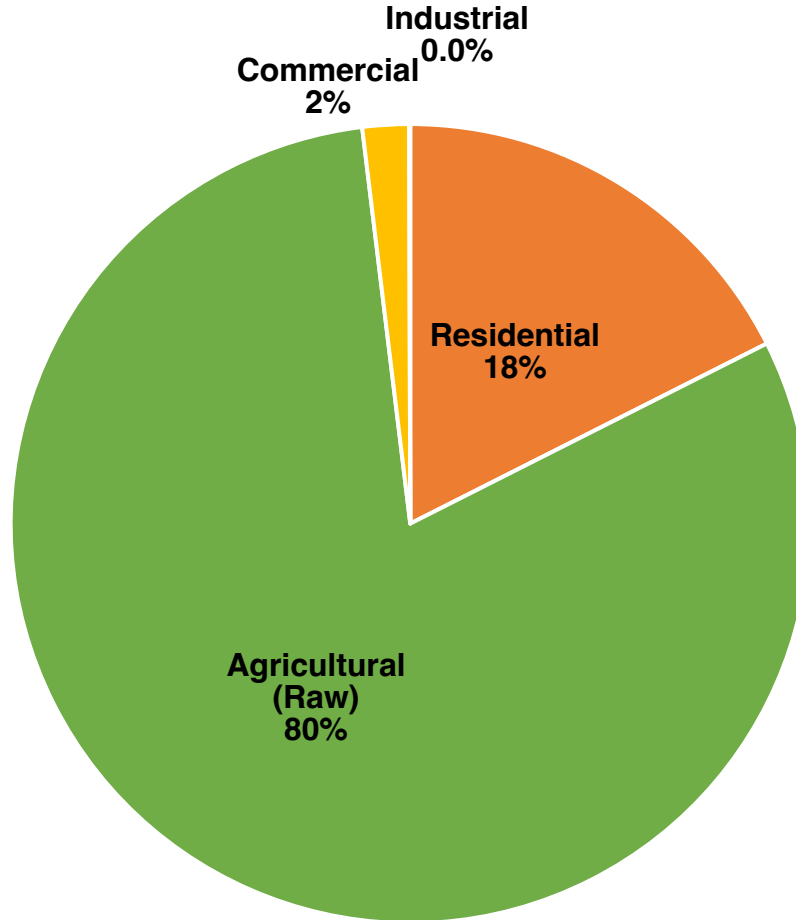

SINGLE FAMILY BUILDING PERMITS

MONROE COUNTY

MULTI FAMILY BUILDING PERMITS

MONROE COUNTY

TOTAL BUILDING PERMITS

MONROE COUNTY

ZONED ACREAGE

2022