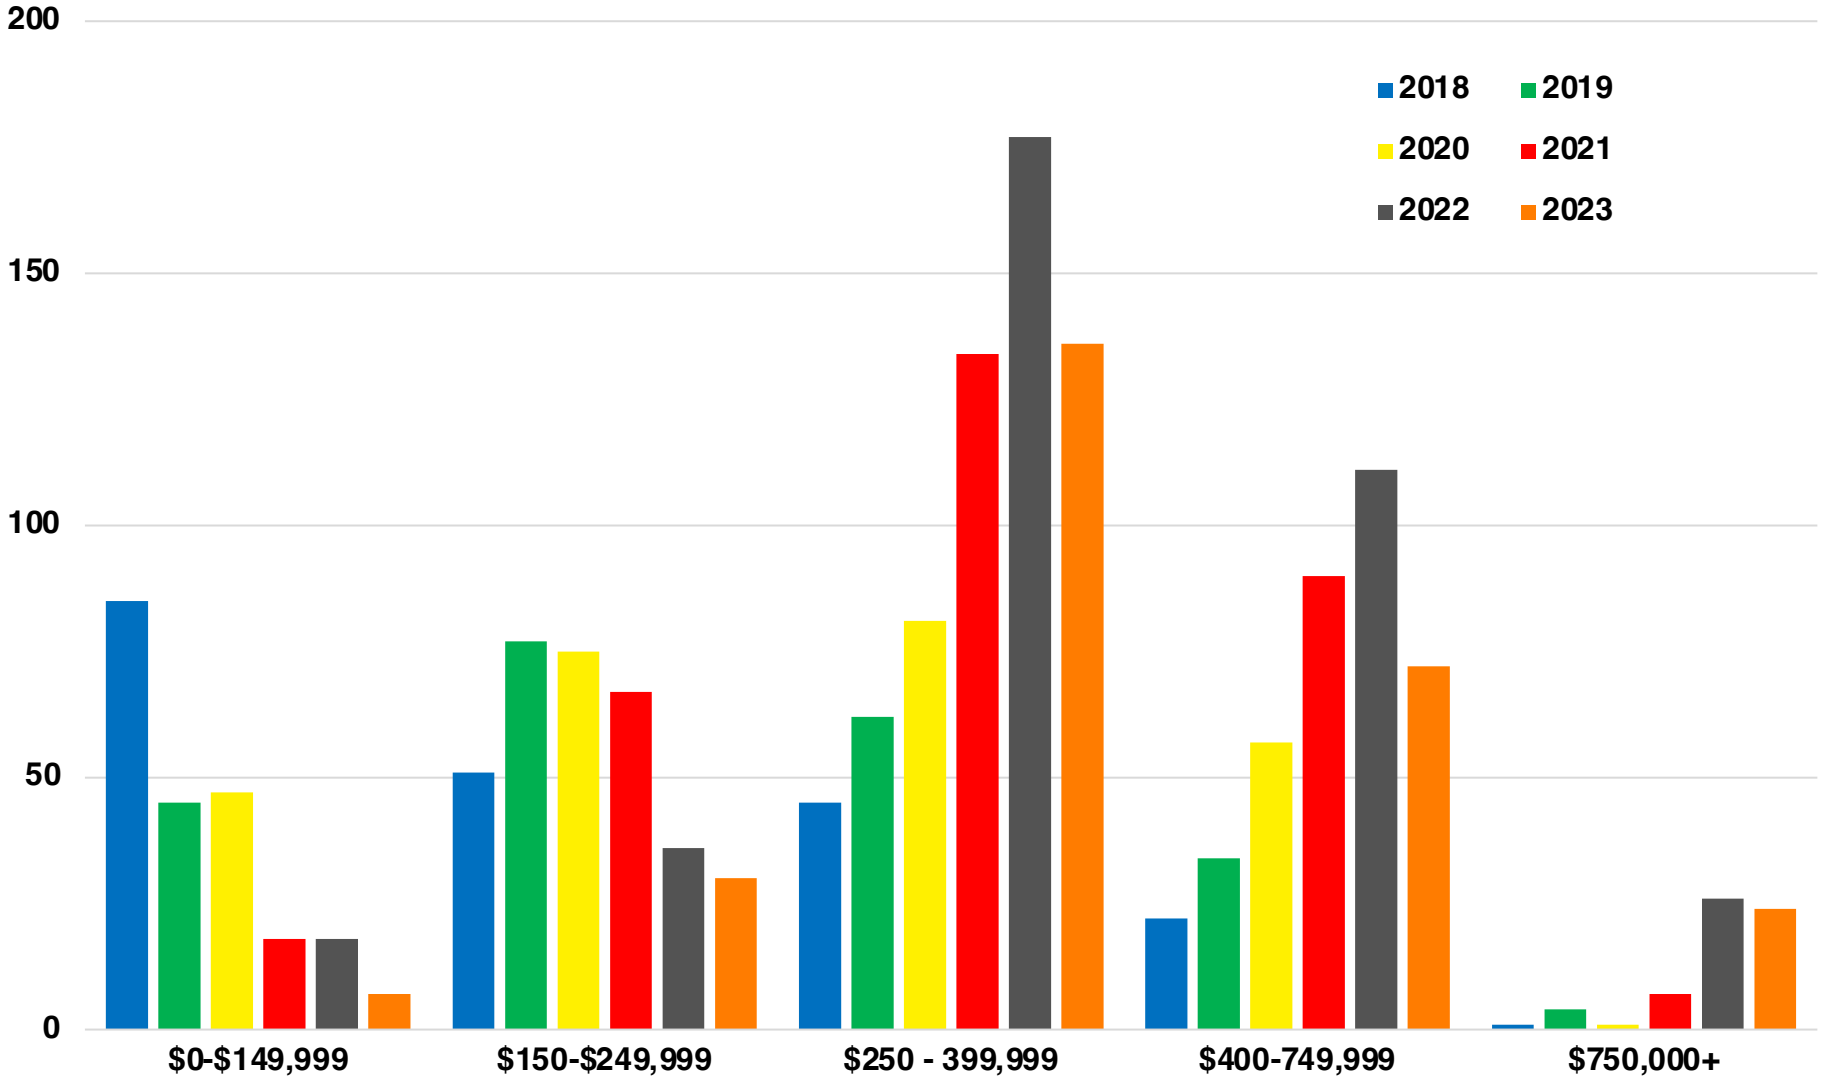

MONROE COUNTY

SINGLE FAMILY HOME SALES