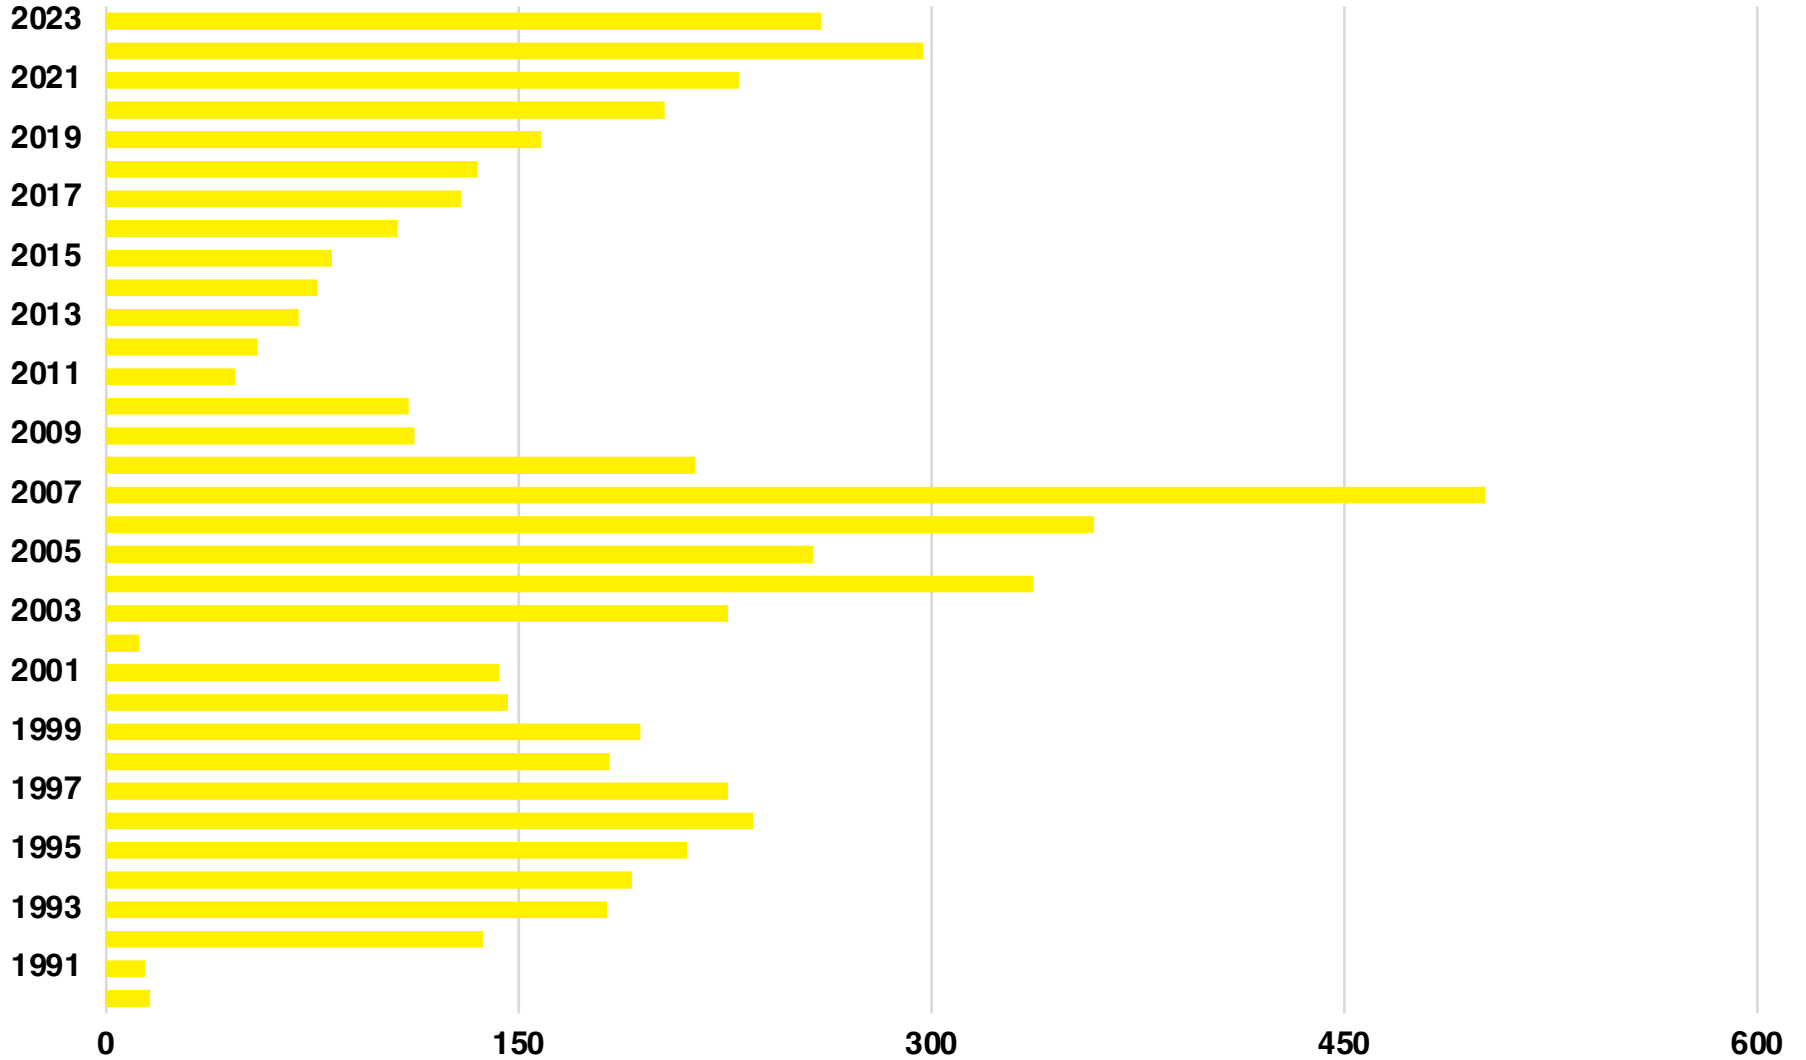

SINGLE FAMILY BUILDING PERMITS

MONROE COUNTY

MULTI FAMILY BUILDING PERMITS

MONROE COUNTY

TOTAL BUILDING PERMITS

MONROE COUNTY

ZONED ACREAGE

2022