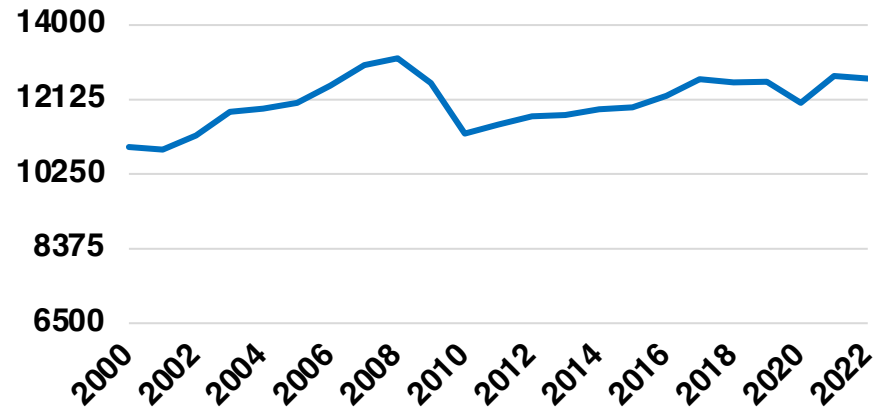

NORTON NATIVE INTELLIGENCE | WWW.NORTONINTELLIGENCE.COM
434 GREEN STREET | GAINESVILLE, GA 30501 | (770) 532-0022

MONROE

MONROE COUNTY

EMPLOYMENT SNAPSHOT

- 12,659 RESIDENTS CURRENTLY EMPLOYED.
- 2022 UNEMPLOYMENT RATE: 2.8%
- NOV 2023 UNEMPLOYMENT RATE: 2.6%

Employment Trends

Unemployment Trends

MONROE COUNTY

HISTORICAL POPULATION

Source: US Census

MONROE COUNTY

2022 POPULATION BY AGE

MONROE COUNTY