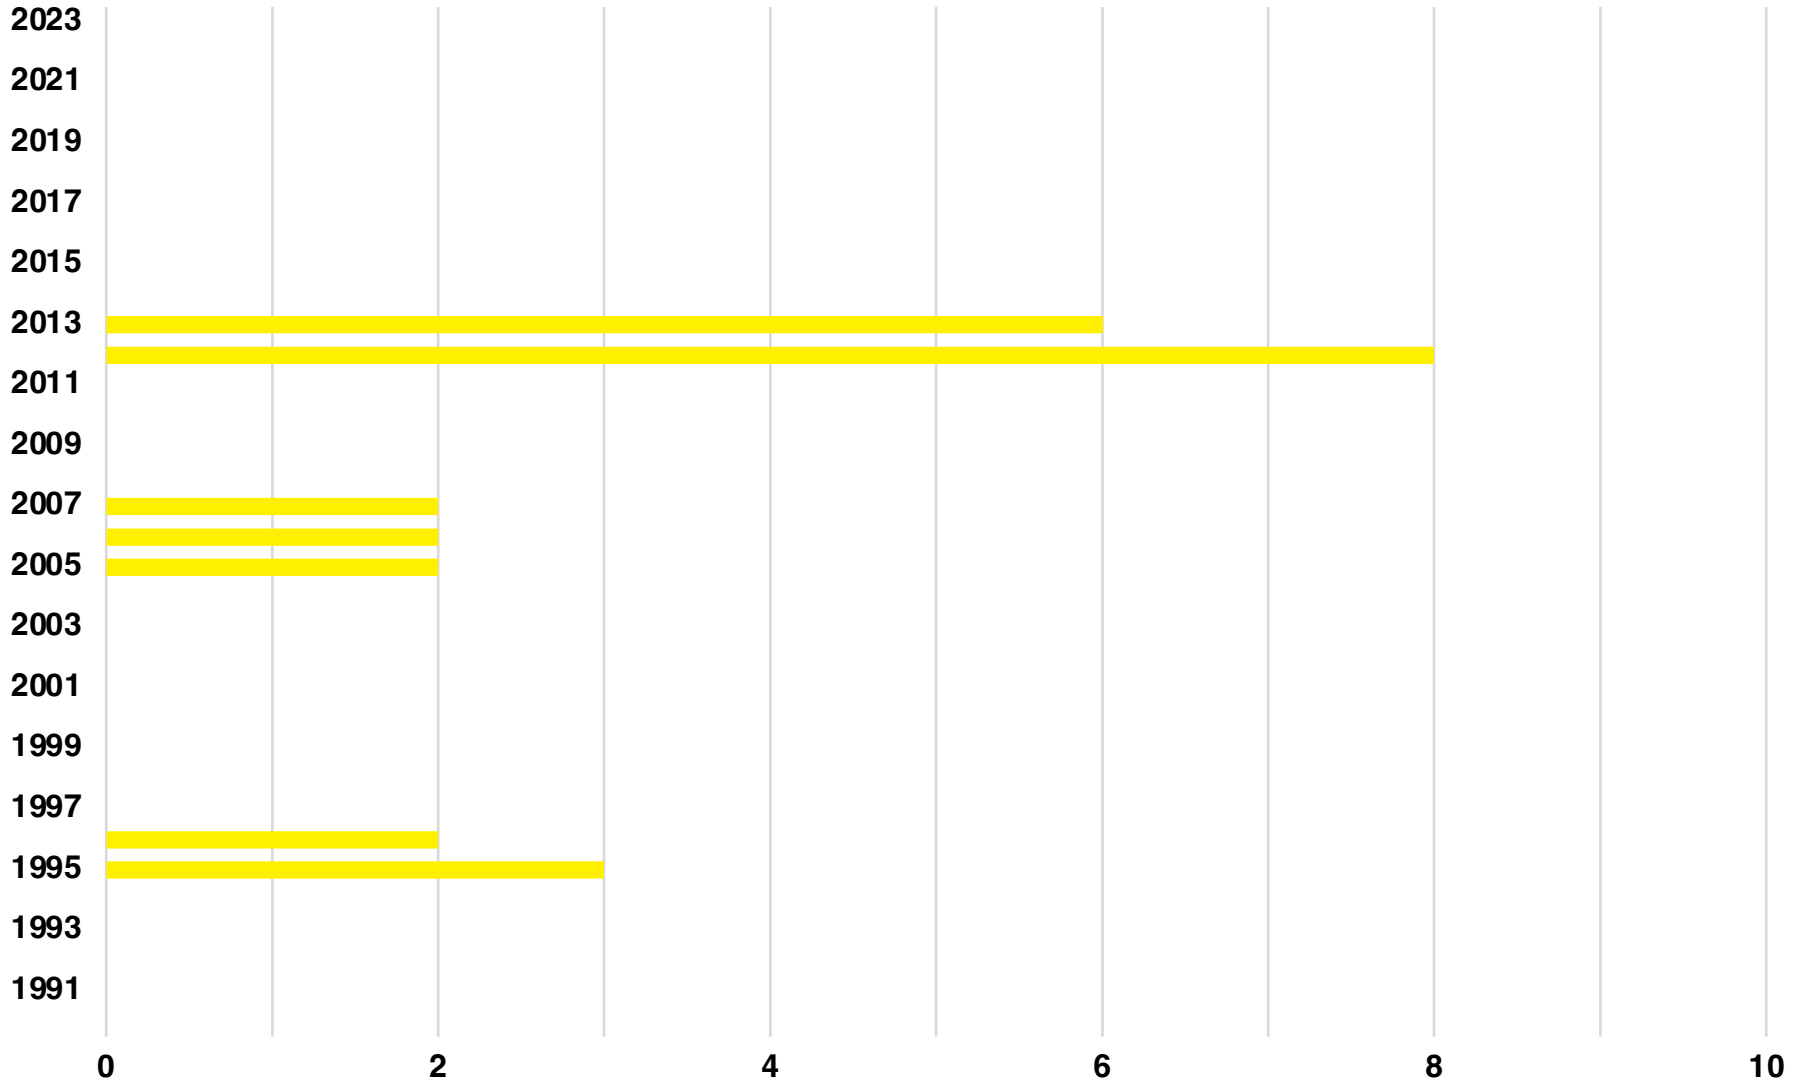

MONROE COUNTY

MULTI FAMILY BUILDING PERMITS