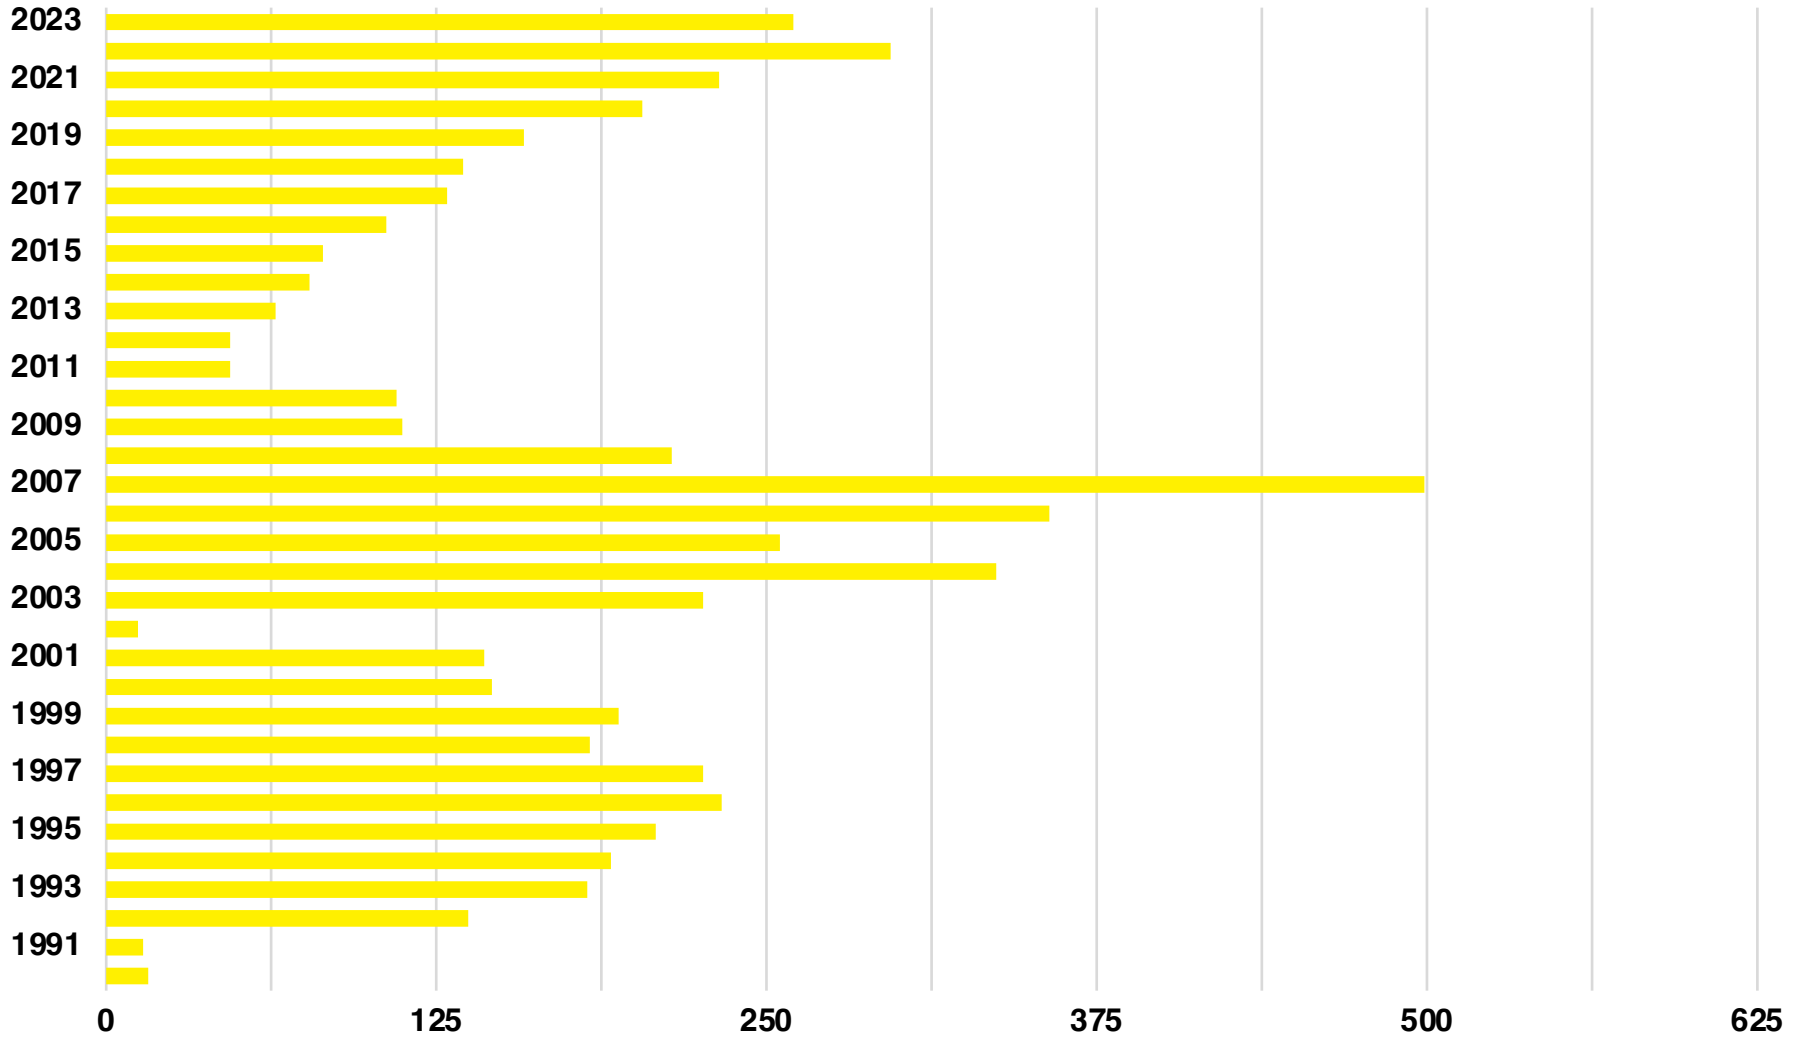

MONROE COUNTY

SINGLE FAMILY BUILDING PERMITS