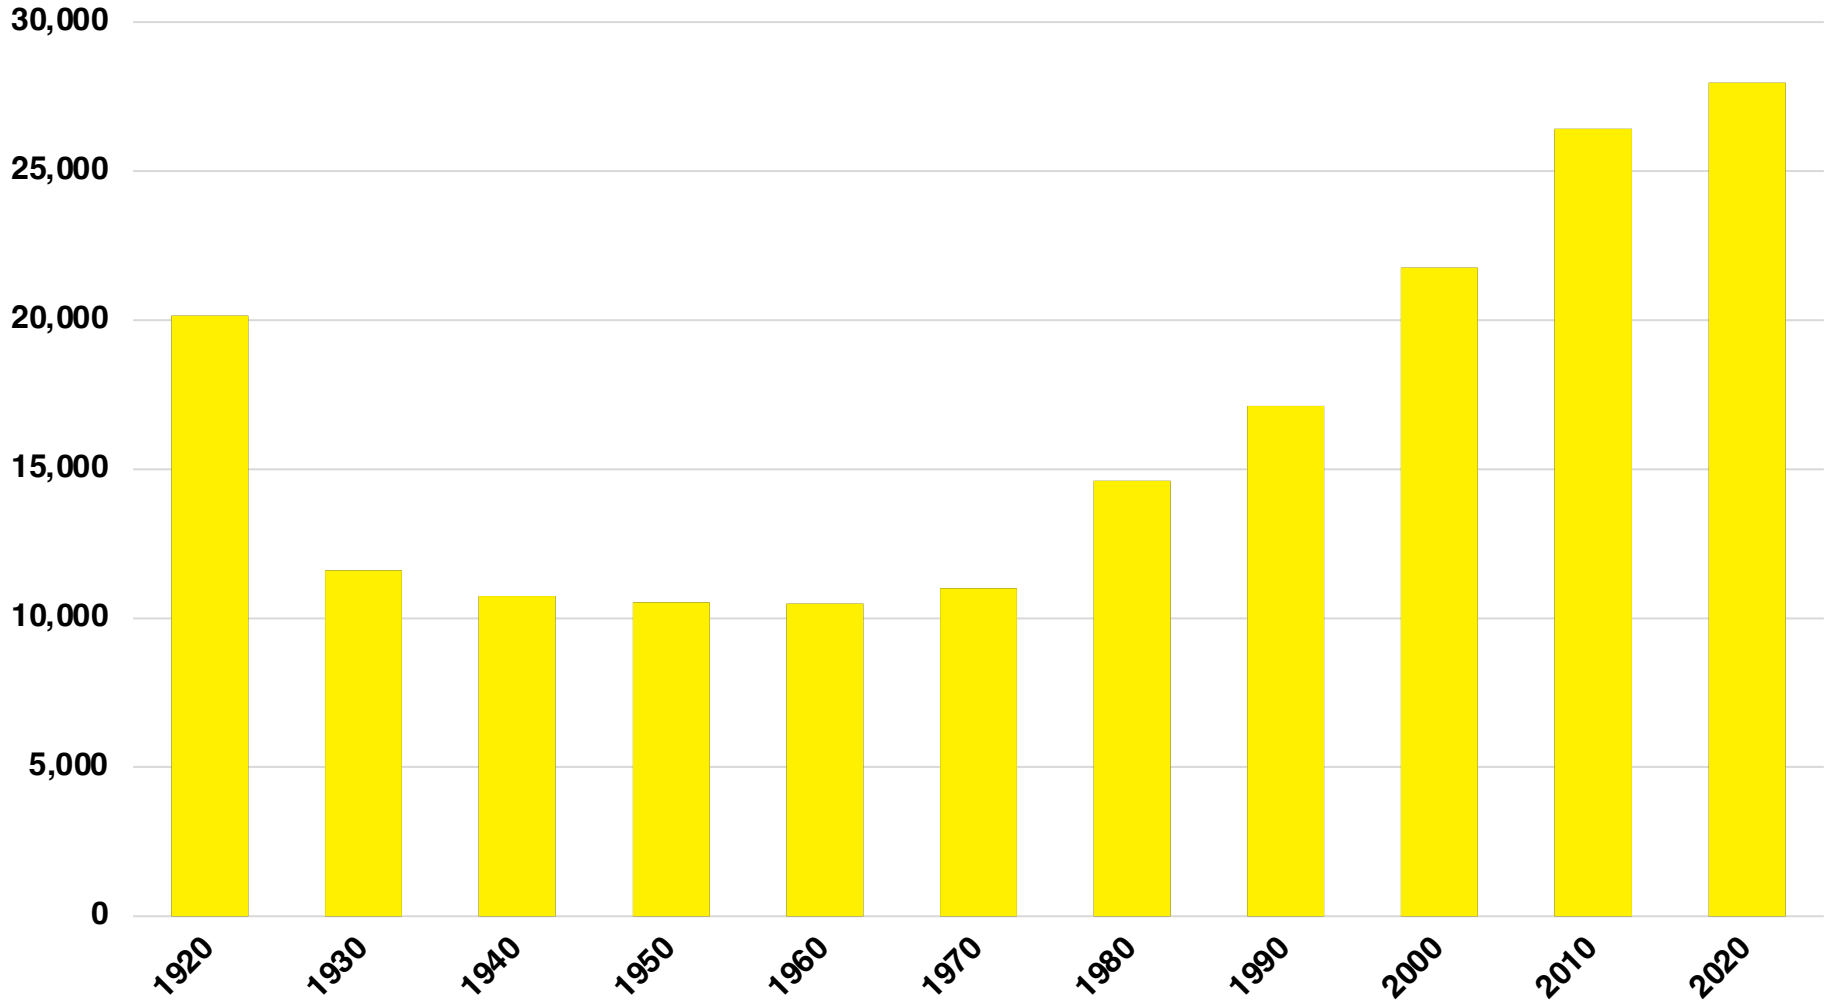

NORTON NATIVE INTELLIGENCE | WWW.NORTONINTELLIGENCE.COM
434 GREEN STREET | GAINESVILLE, GA 30501 | (770) 532-0022

MONROE

MONROE COUNTY

EMPLOYMENT SNAPSHOT

- 12,659 RESIDENTS CURRENTLY EMPLOYED.
- 2022 UNEMPLOYMENT RATE: 2.8%
- NOV 2023 UNEMPLOYMENT RATE: 2.6%

Employment Trends

Unemployment Trends

MONROE COUNTY

HISTORICAL POPULATION

Source: US Census

MONROE COUNTY

2022 POPULATION BY AGE

MONROE COUNTY