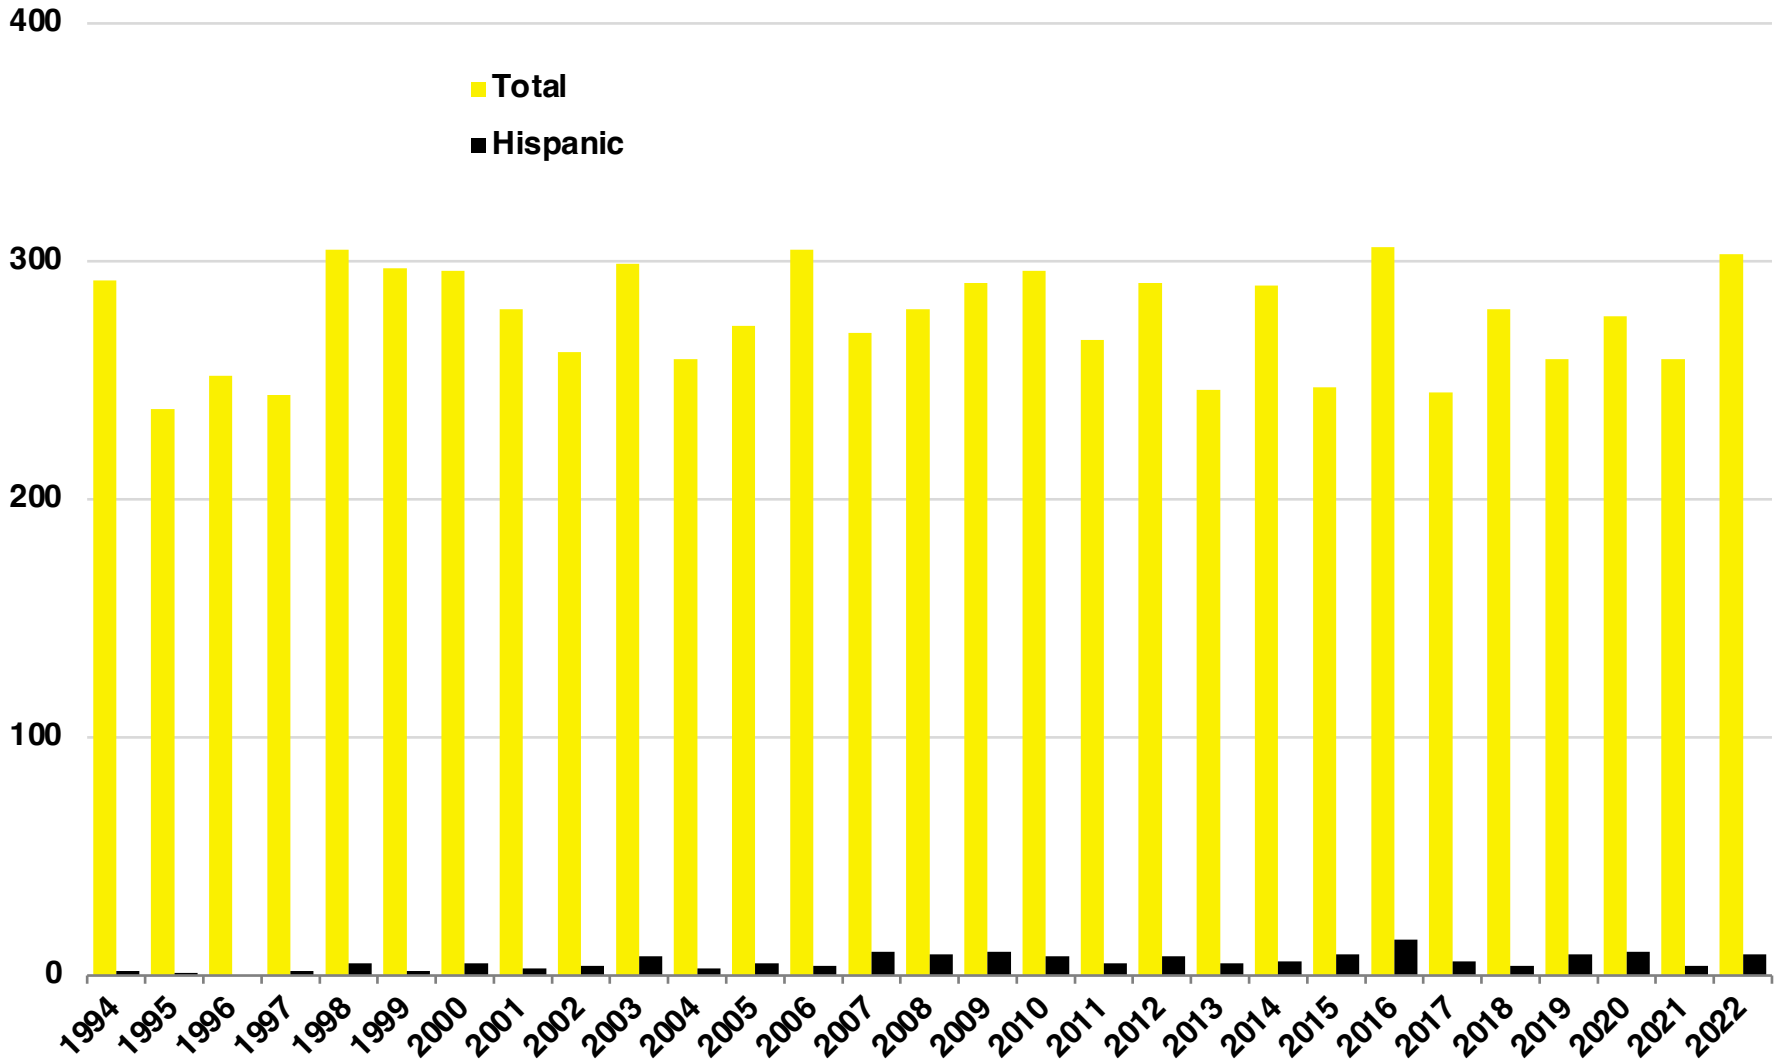

MONROE COUNTY

TOTAL VS HISPANIC BIRTHS