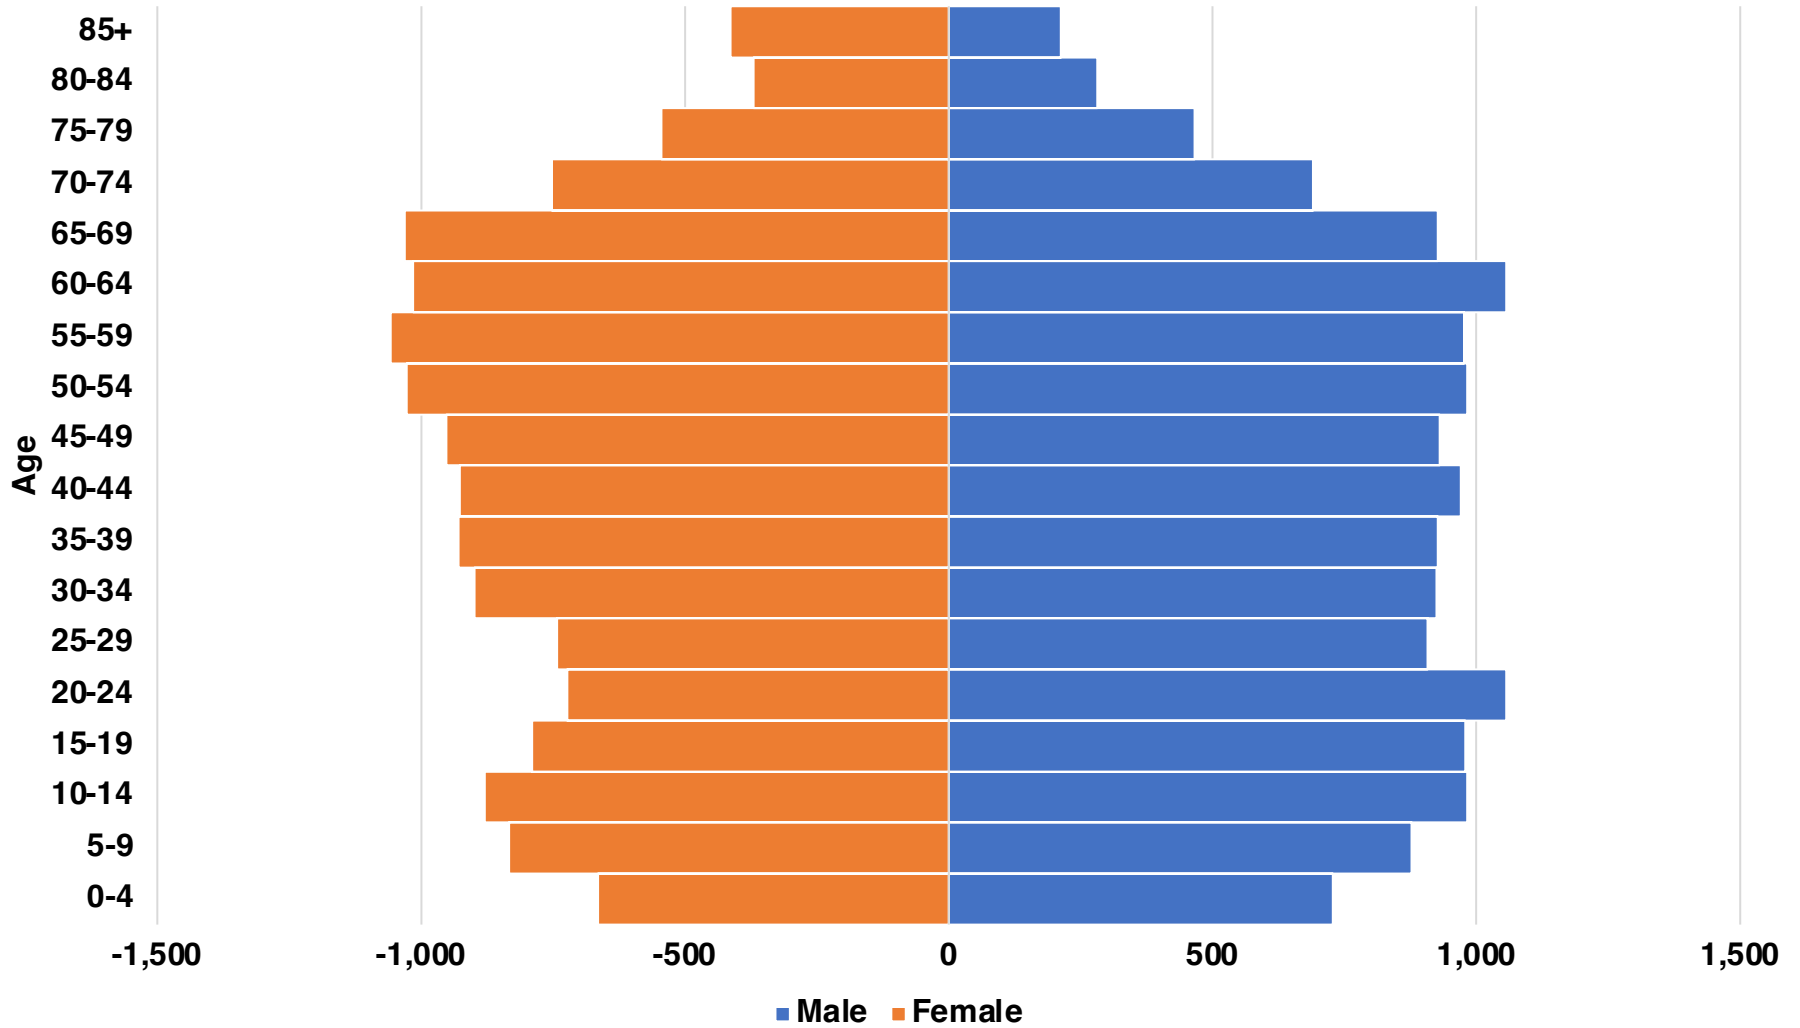

Employment Trends

Unemployment Trends

MONROE COUNTY

HISTORICAL POPULATION

Source: US Census

MONROE COUNTY

2022 POPULATION BY AGE

MONROE COUNTY