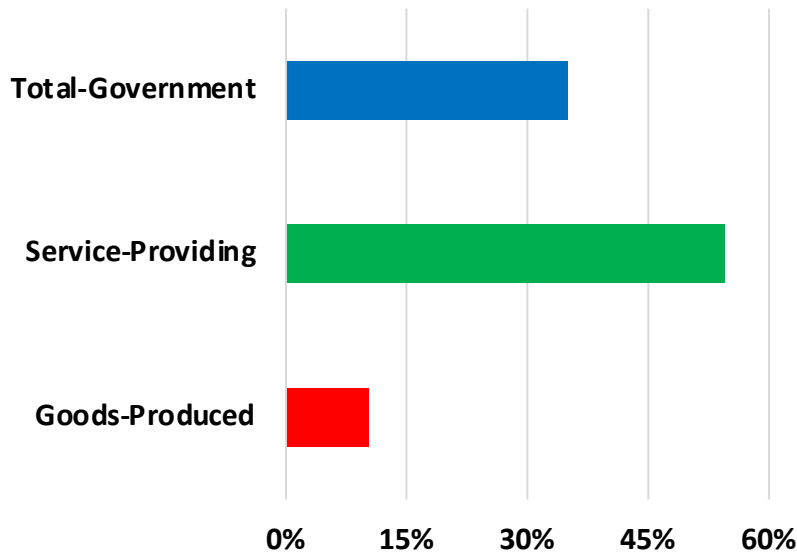

NORTON NATIVE INTELLIGENCE | WWW.NORTONINTELLIGENCE.COM
434 GREEN STREET | GAINESVILLE, GA 30501 | (770) 532-0022

MONROE

MONROE COUNTY

EMPLOYMENT SNAPSHOT

- 12,659 RESIDENTS CURRENTLY EMPLOYED.
- 2022 UNEMPLOYMENT RATE: 2.8%
- NOV 2023 UNEMPLOYMENT RATE: 2.6%

Employment Trends

Unemployment Trends

MONROE COUNTY

HISTORICAL POPULATION

Source: US Census

MONROE COUNTY

2022 POPULATION BY AGE

MONROE COUNTY