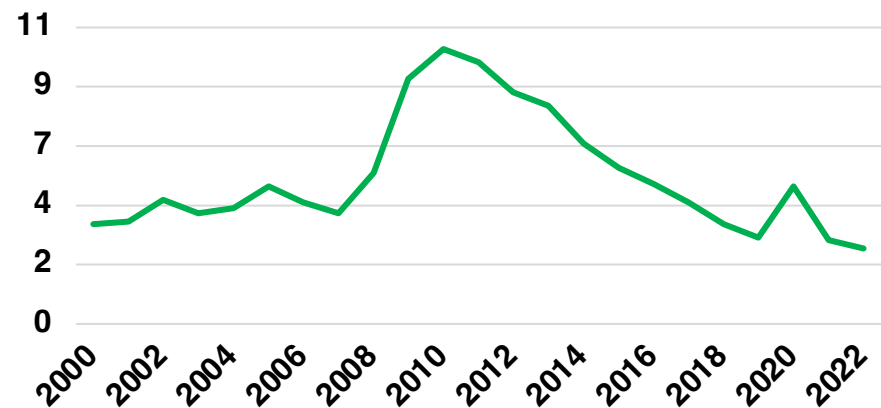

Unemployment Trends