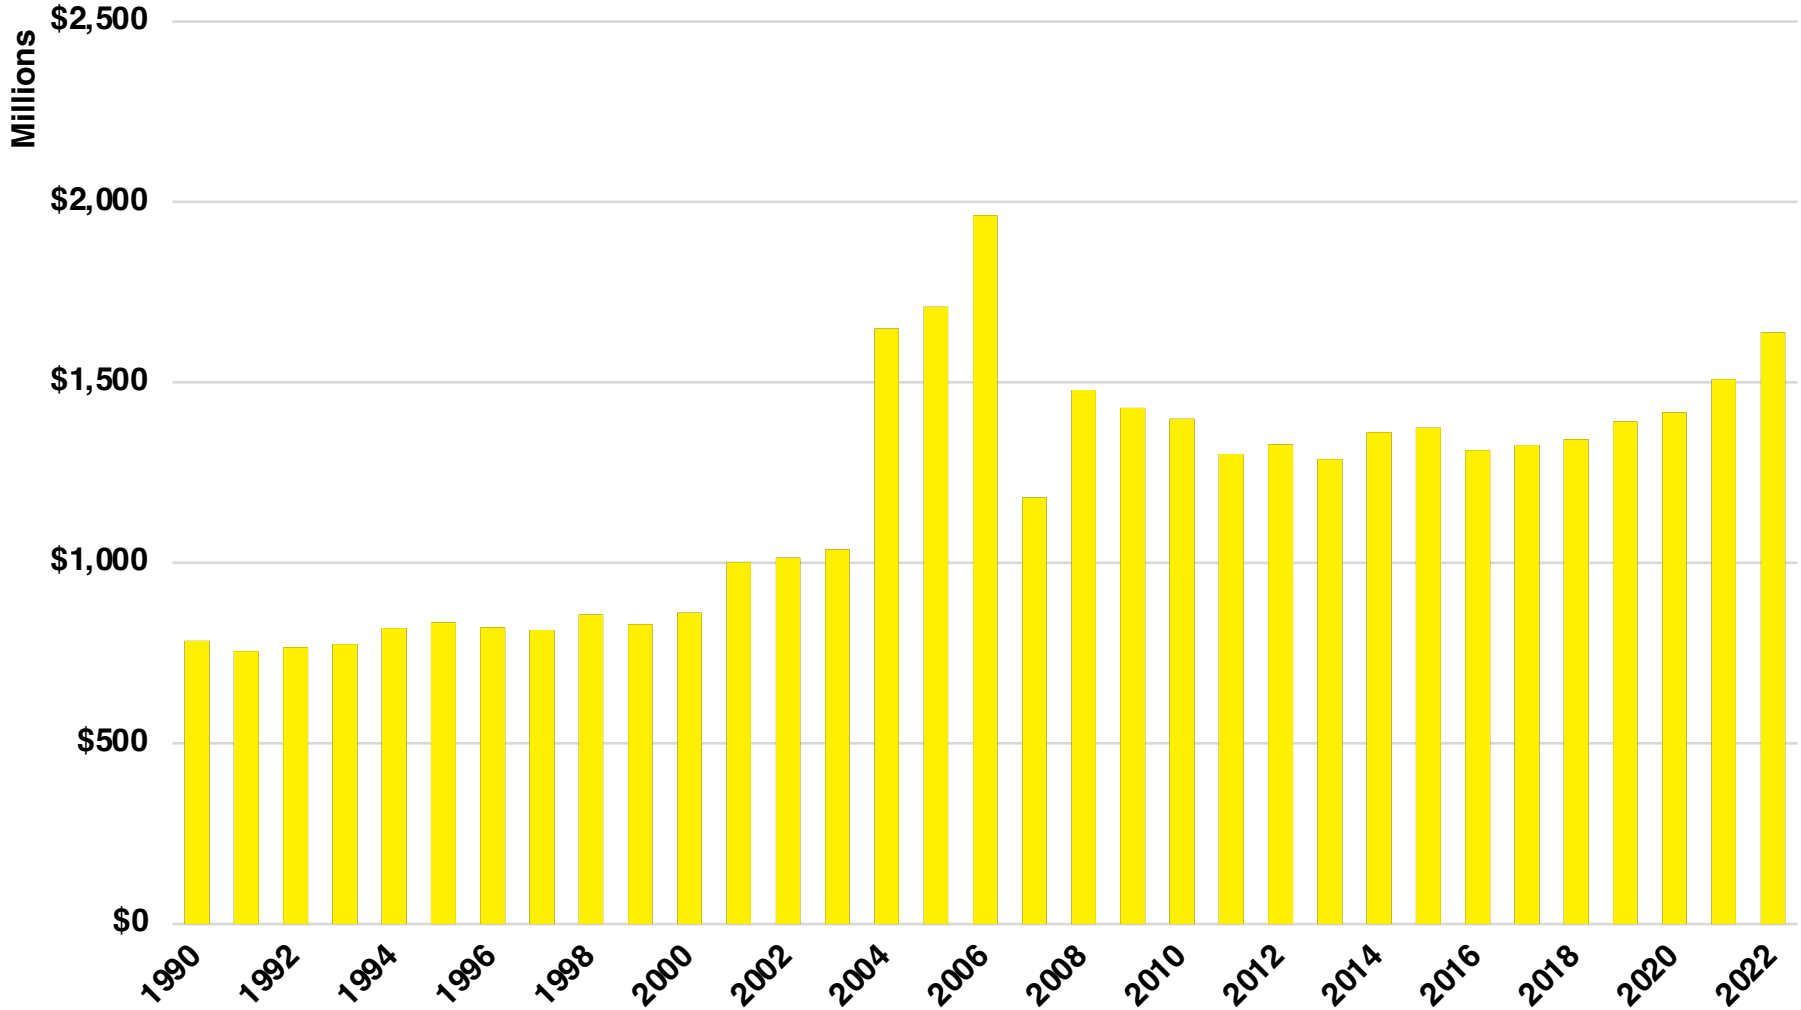

MONROE COUNTY

TAX DIGEST 40% ASSESSED VALUE

Source: GA Dept of Revenue Consolidated Tax Digest