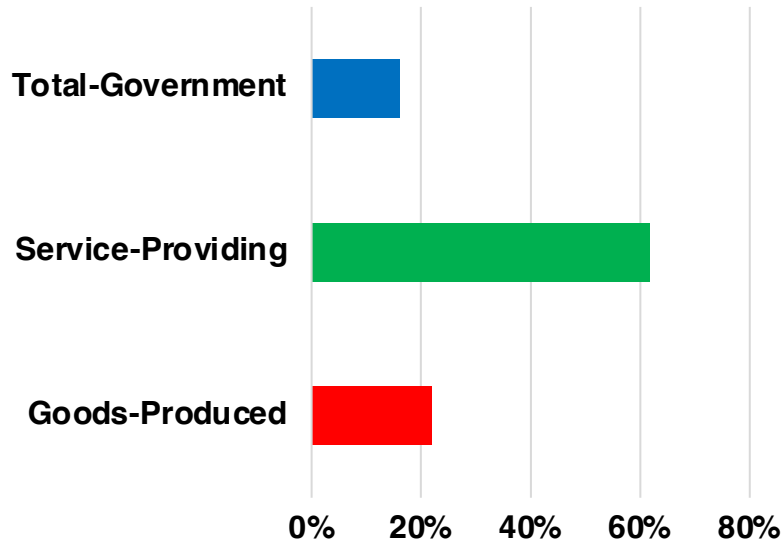

NORTON NATIVE INTELLIGENCE | WWW.NORTONINTELLIGENCE.COM
434 GREEN STREET | GAINESVILLE, GA 30501 | (770) 532-0022

MORGAN

MORGAN COUNTY

EMPLOYMENT SNAPSHOT

- 9,761 RESIDENTS CURRENTLY EMPLOYED.
- 2022 UNEMPLOYMENT RATE: 2.7%
- NOV 2023 UNEMPLOYMENT RATE: 2.6%

Employment Trends

Unemployment Trends

MORGAN COUNTY

HISTORICAL POPULATION

Source: US Census

MORGAN COUNTY

2022 POPULATION BY AGE

MORGAN COUNTY