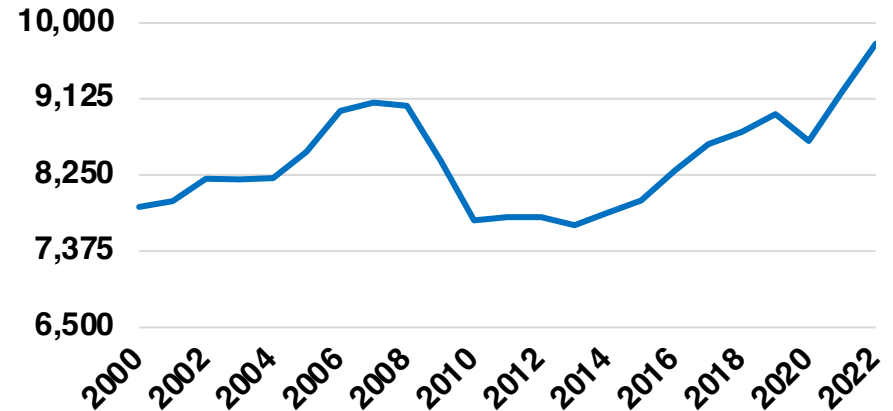

NORTON NATIVE INTELLIGENCE | WWW.NORTONINTELLIGENCE.COM
434 GREEN STREET | GAINESVILLE, GA 30501 | (770) 532-0022

MORGAN

MORGAN COUNTY

EMPLOYMENT SNAPSHOT

- 9,761 RESIDENTS CURRENTLY EMPLOYED.
- 2022 UNEMPLOYMENT RATE: 2.7%
- NOV 2023 UNEMPLOYMENT RATE: 2.6%

Employment Trends

Unemployment Trends

MORGAN COUNTY

HISTORICAL POPULATION

Source: US Census

MORGAN COUNTY

2022 POPULATION BY AGE

MORGAN COUNTY