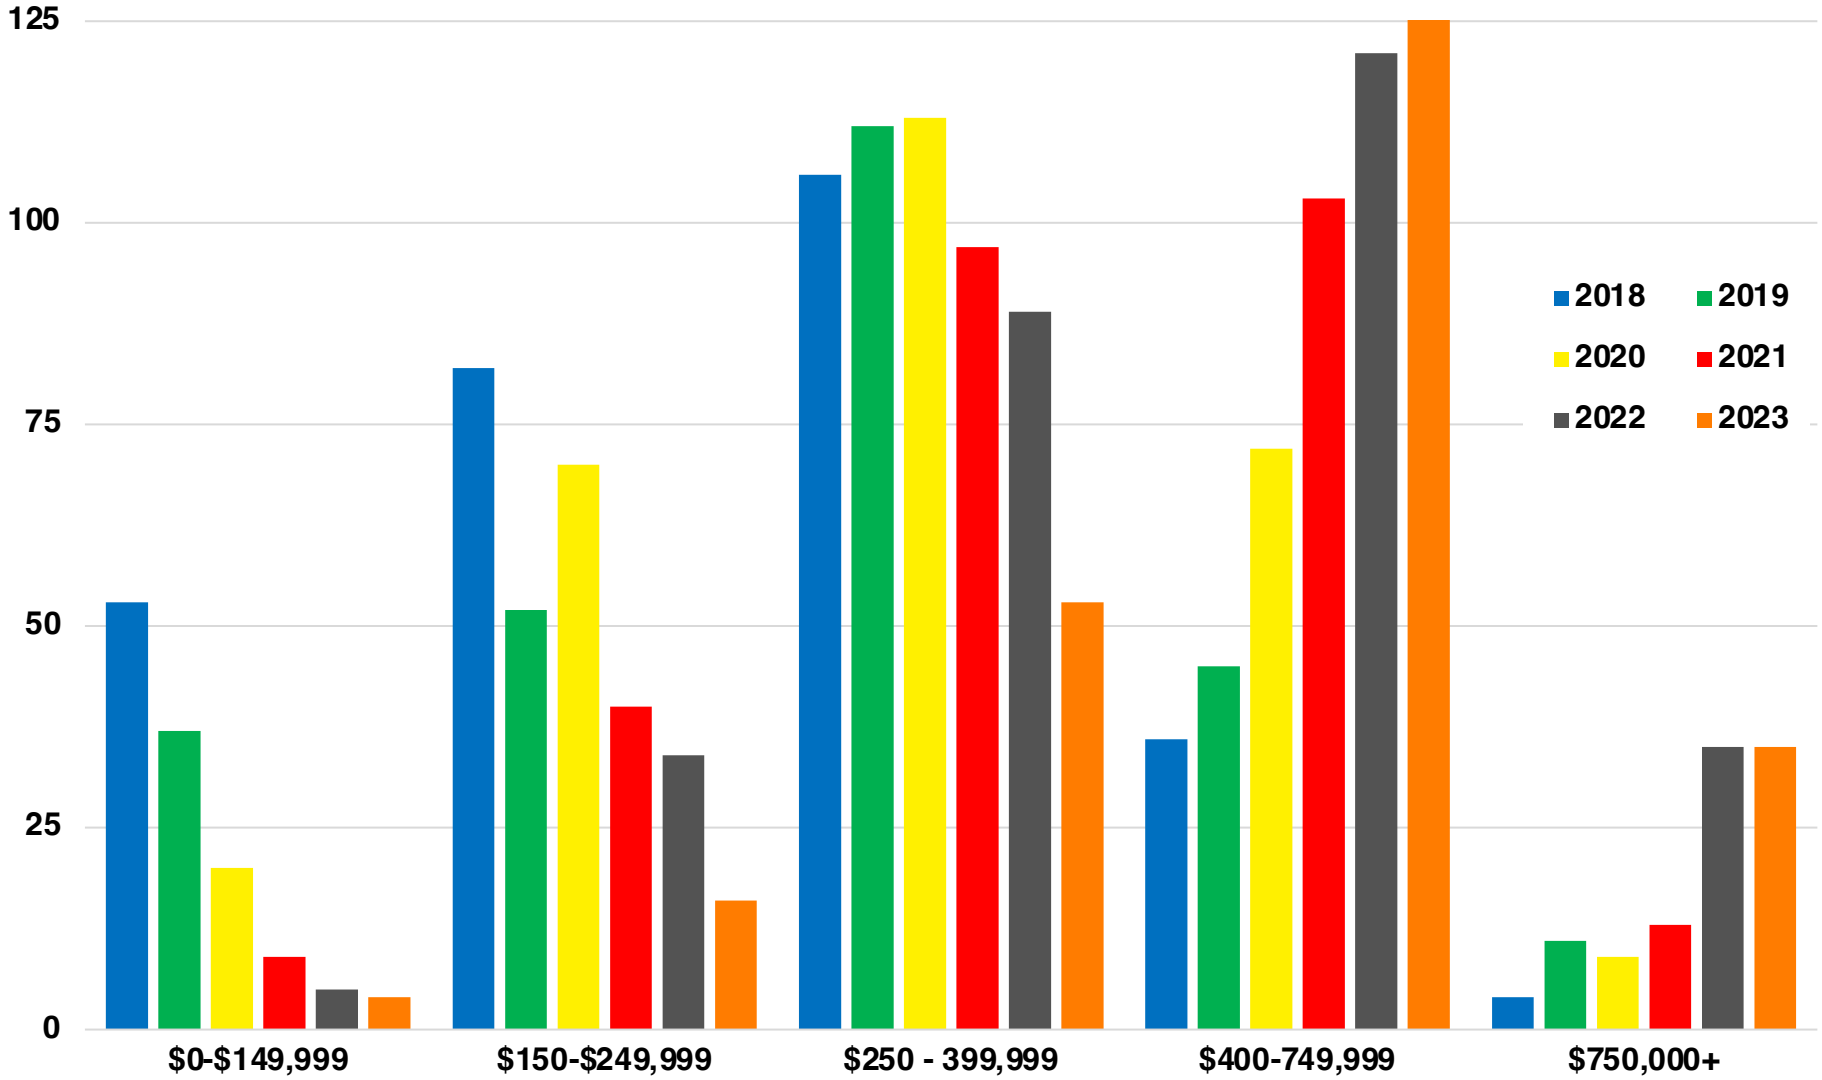

MORGAN COUNTY

SINGLE FAMILY HOME SALES