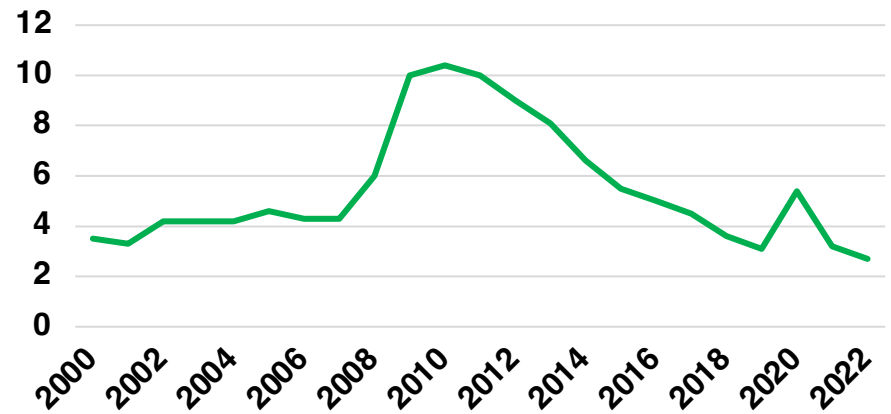

Unemployment Trends