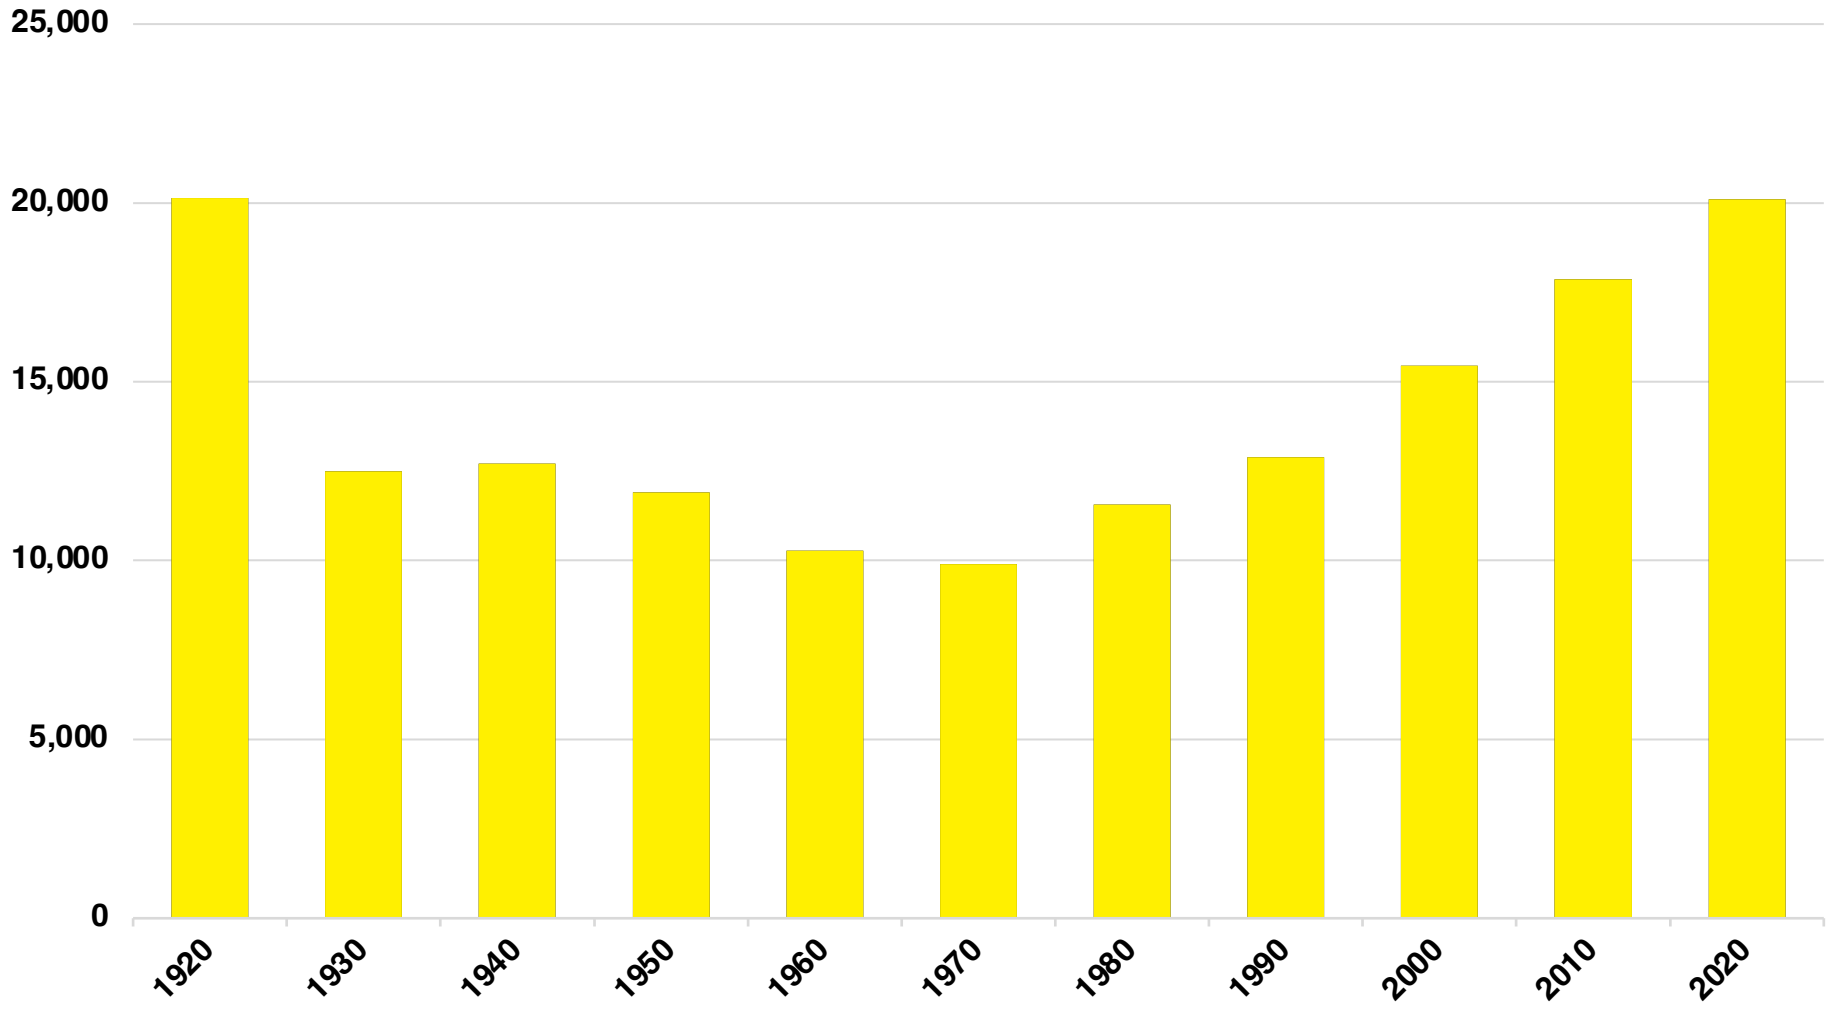

NORTON NATIVE INTELLIGENCE | WWW.NORTONINTELLIGENCE.COM
434 GREEN STREET | GAINESVILLE, GA 30501 | (770) 532-0022

MORGAN

MORGAN COUNTY

EMPLOYMENT SNAPSHOT

- 9,761 RESIDENTS CURRENTLY EMPLOYED.
- 2022 UNEMPLOYMENT RATE: 2.7%
- NOV 2023 UNEMPLOYMENT RATE: 2.6%

Employment Trends

Unemployment Trends

MORGAN COUNTY

HISTORICAL POPULATION

Source: US Census

MORGAN COUNTY

2022 POPULATION BY AGE

MORGAN COUNTY