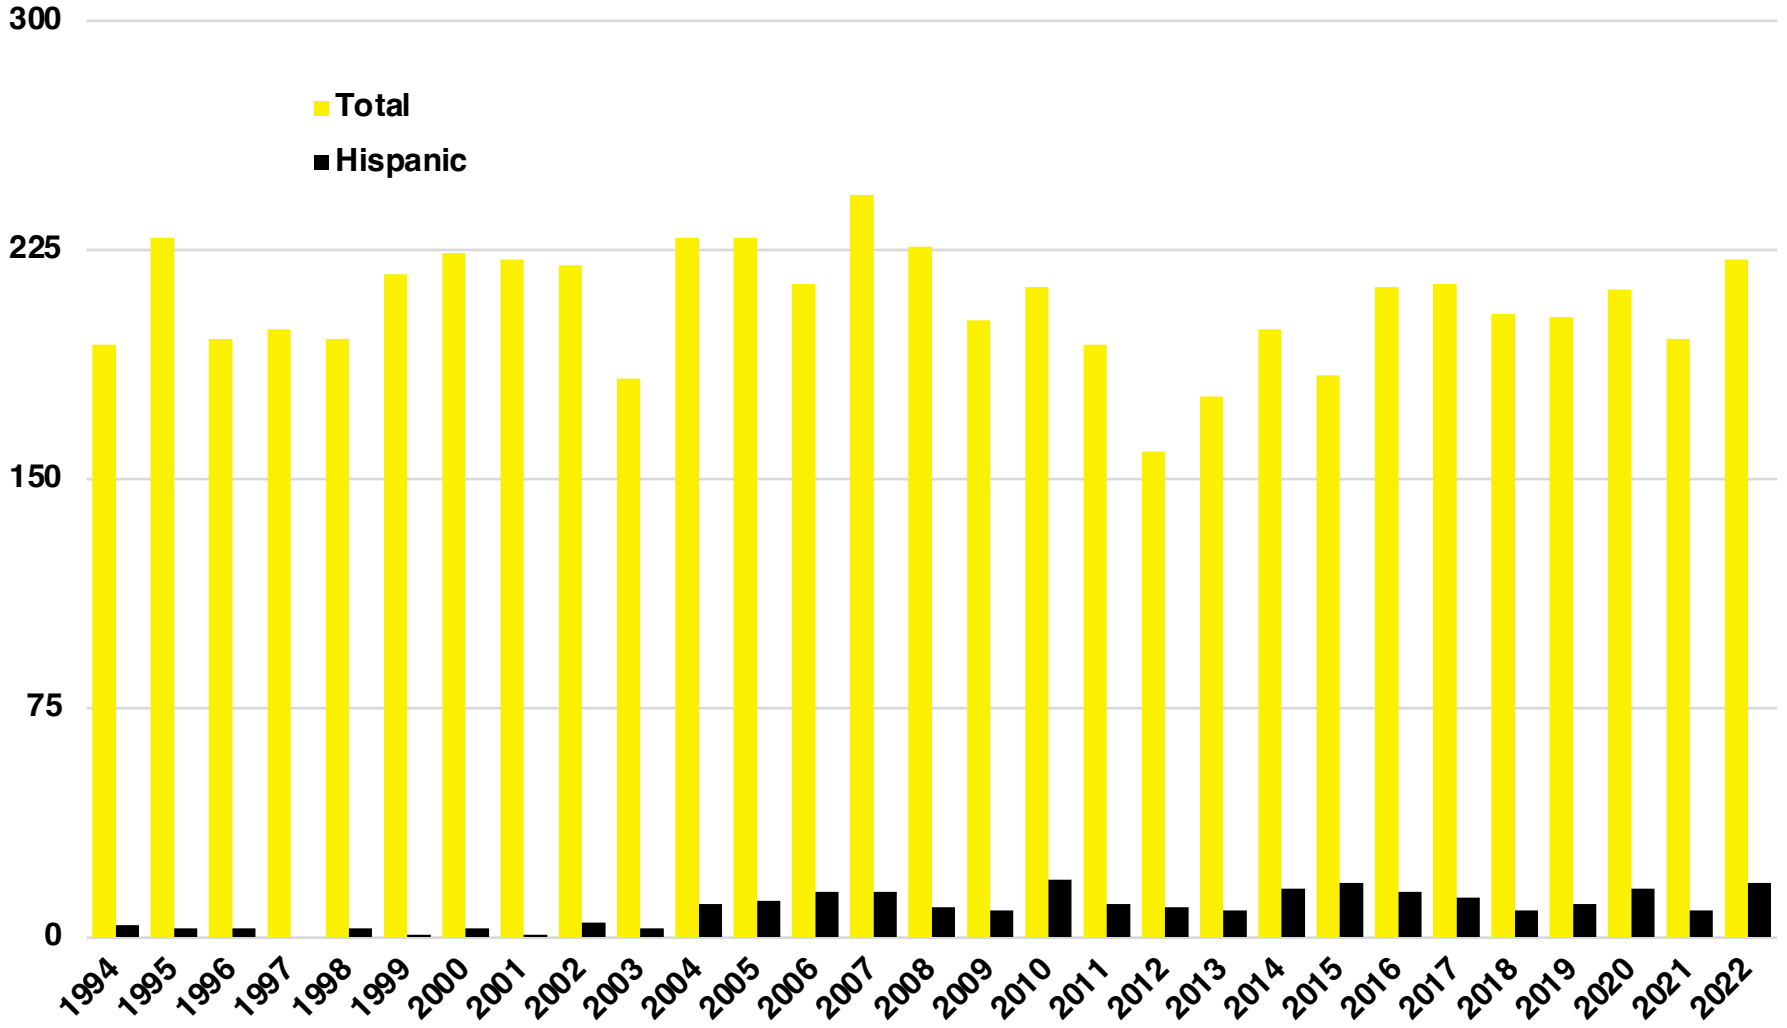

MORGAN COUNTY

TOTAL VS HISPANIC BIRTHS