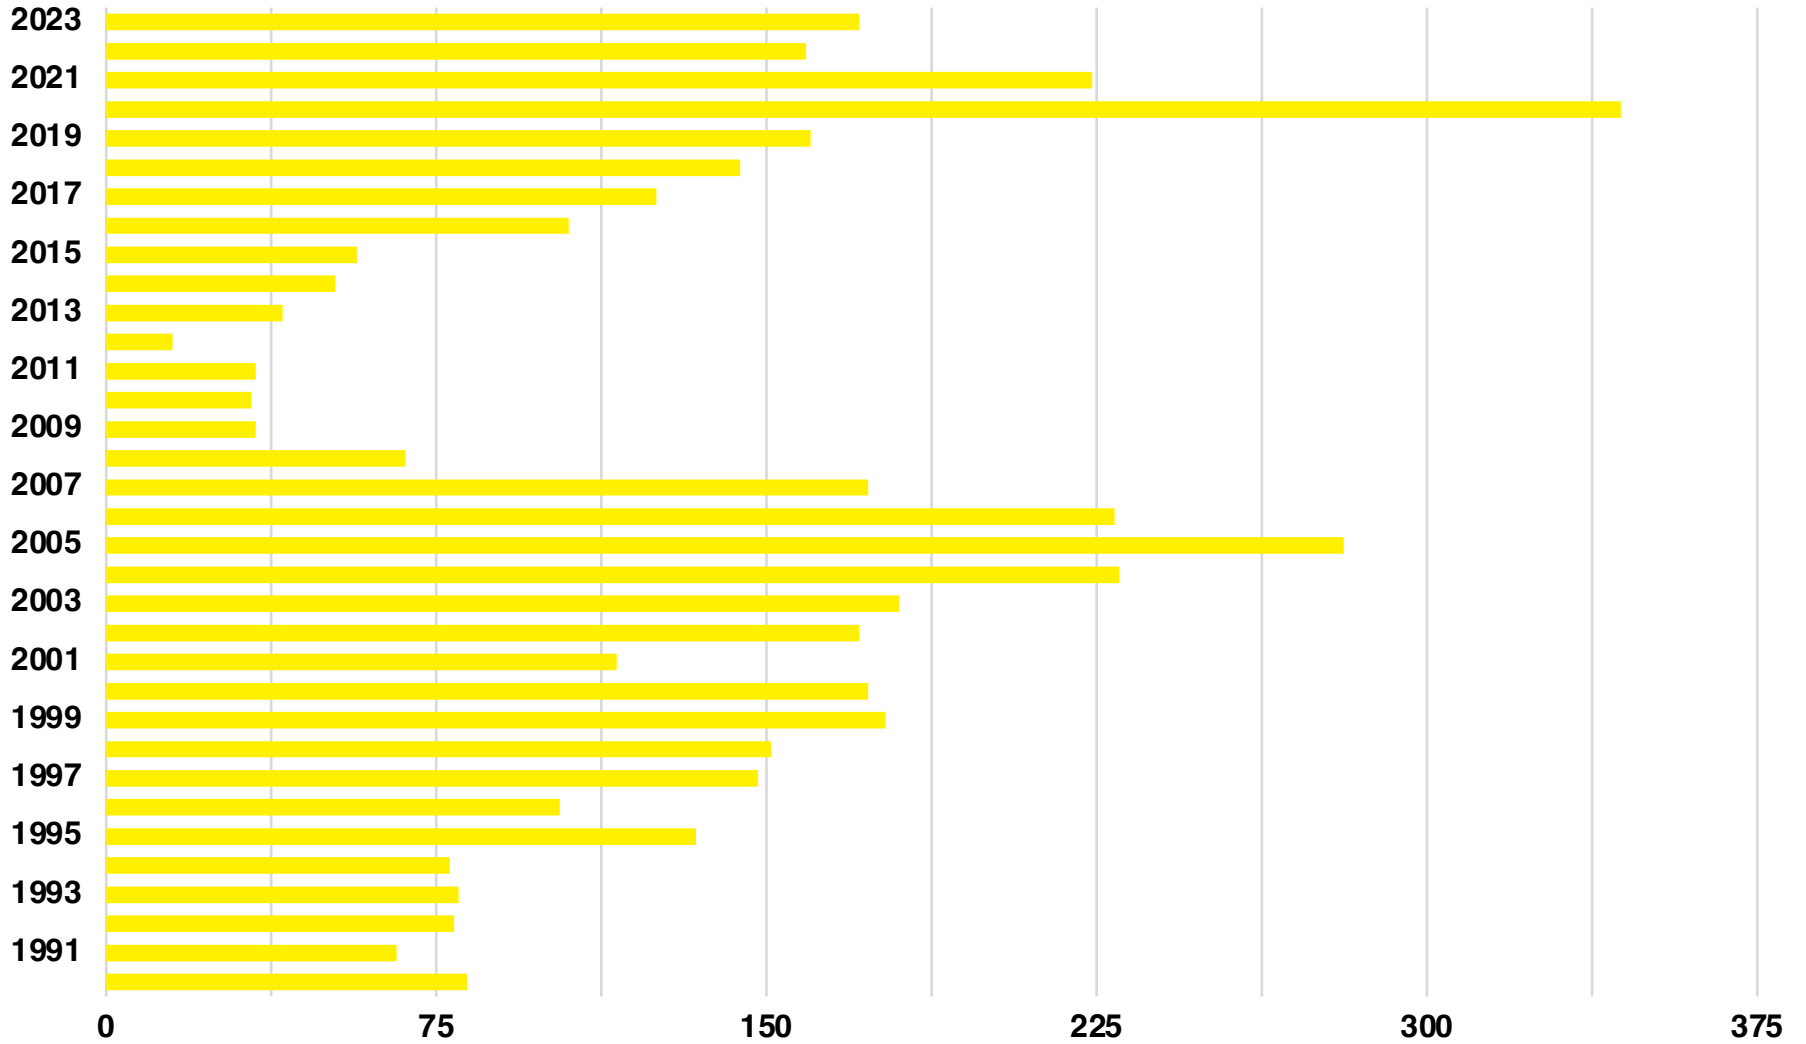

SINGLE FAMILY BUILDING PERMITS

MORGAN COUNTY

MULTI FAMILY BUILDING PERMITS

MORGAN COUNTY

TOTAL BUILDING PERMITS

MORGAN COUNTY

ZONED ACREAGE

2022