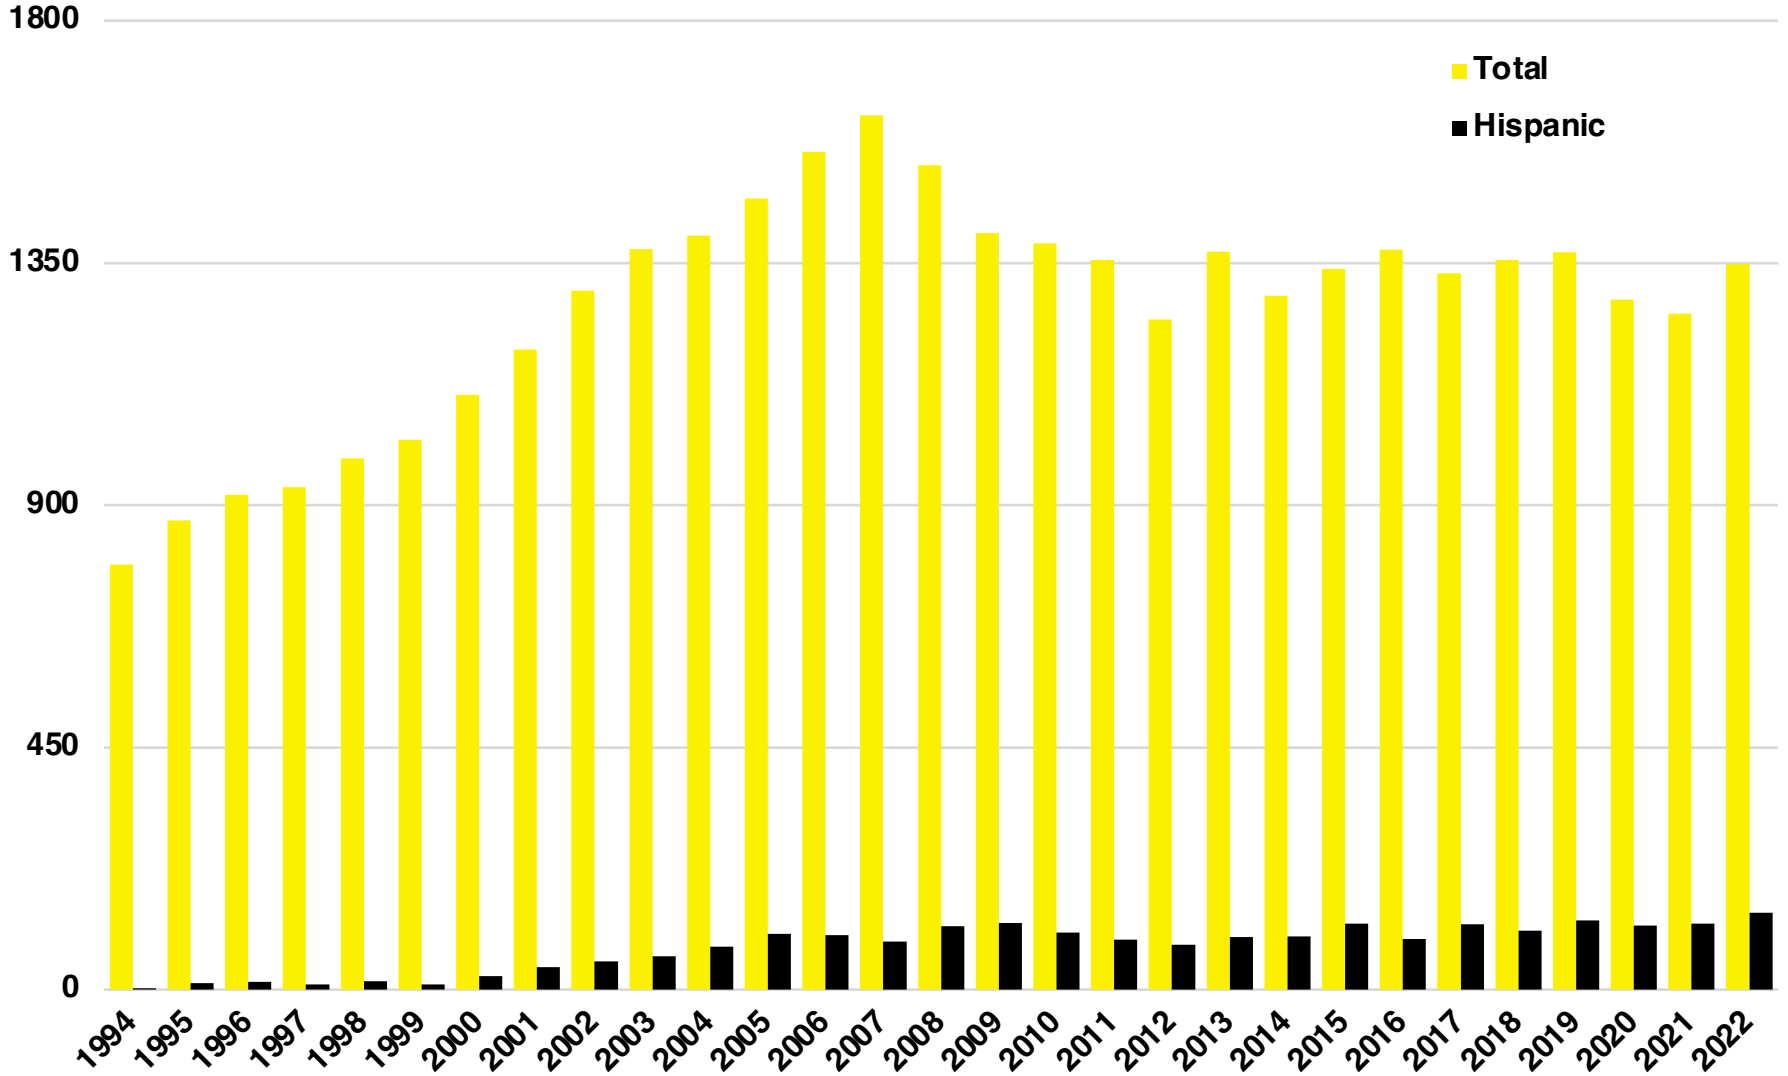

NEWTON COUNTY

TOTAL VS HISPANIC BIRTHS