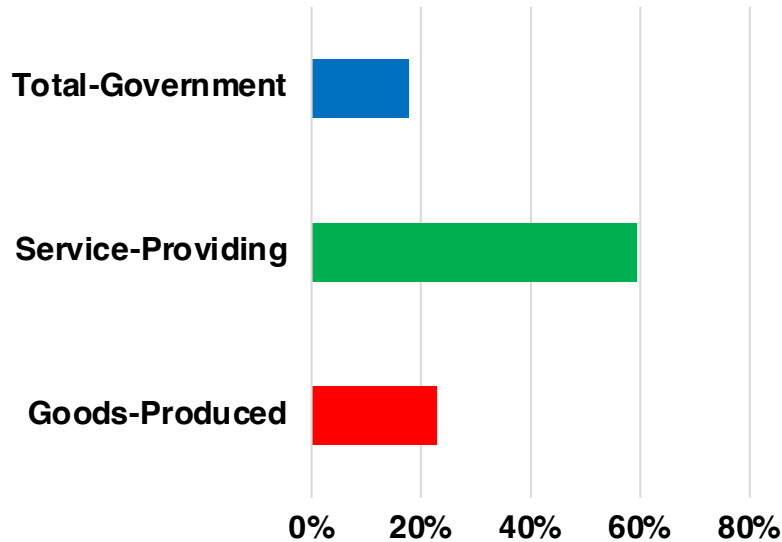

NORTON NATIVE INTELLIGENCE | WWW.NORTONINTELLIGENCE.COM
434 GREEN STREET | GAINESVILLE, GA 30501 | (770) 532-0022

NEWTON

NEWTON COUNTY

EMPLOYMENT SNAPSHOT

- 53,858 RESIDENTS CURRENTLY EMPLOYED.
- 2022 UNEMPLOYMENT RATE: 3.4%
- NOV 2023 UNEMPLOYMENT RATE: 4.0%