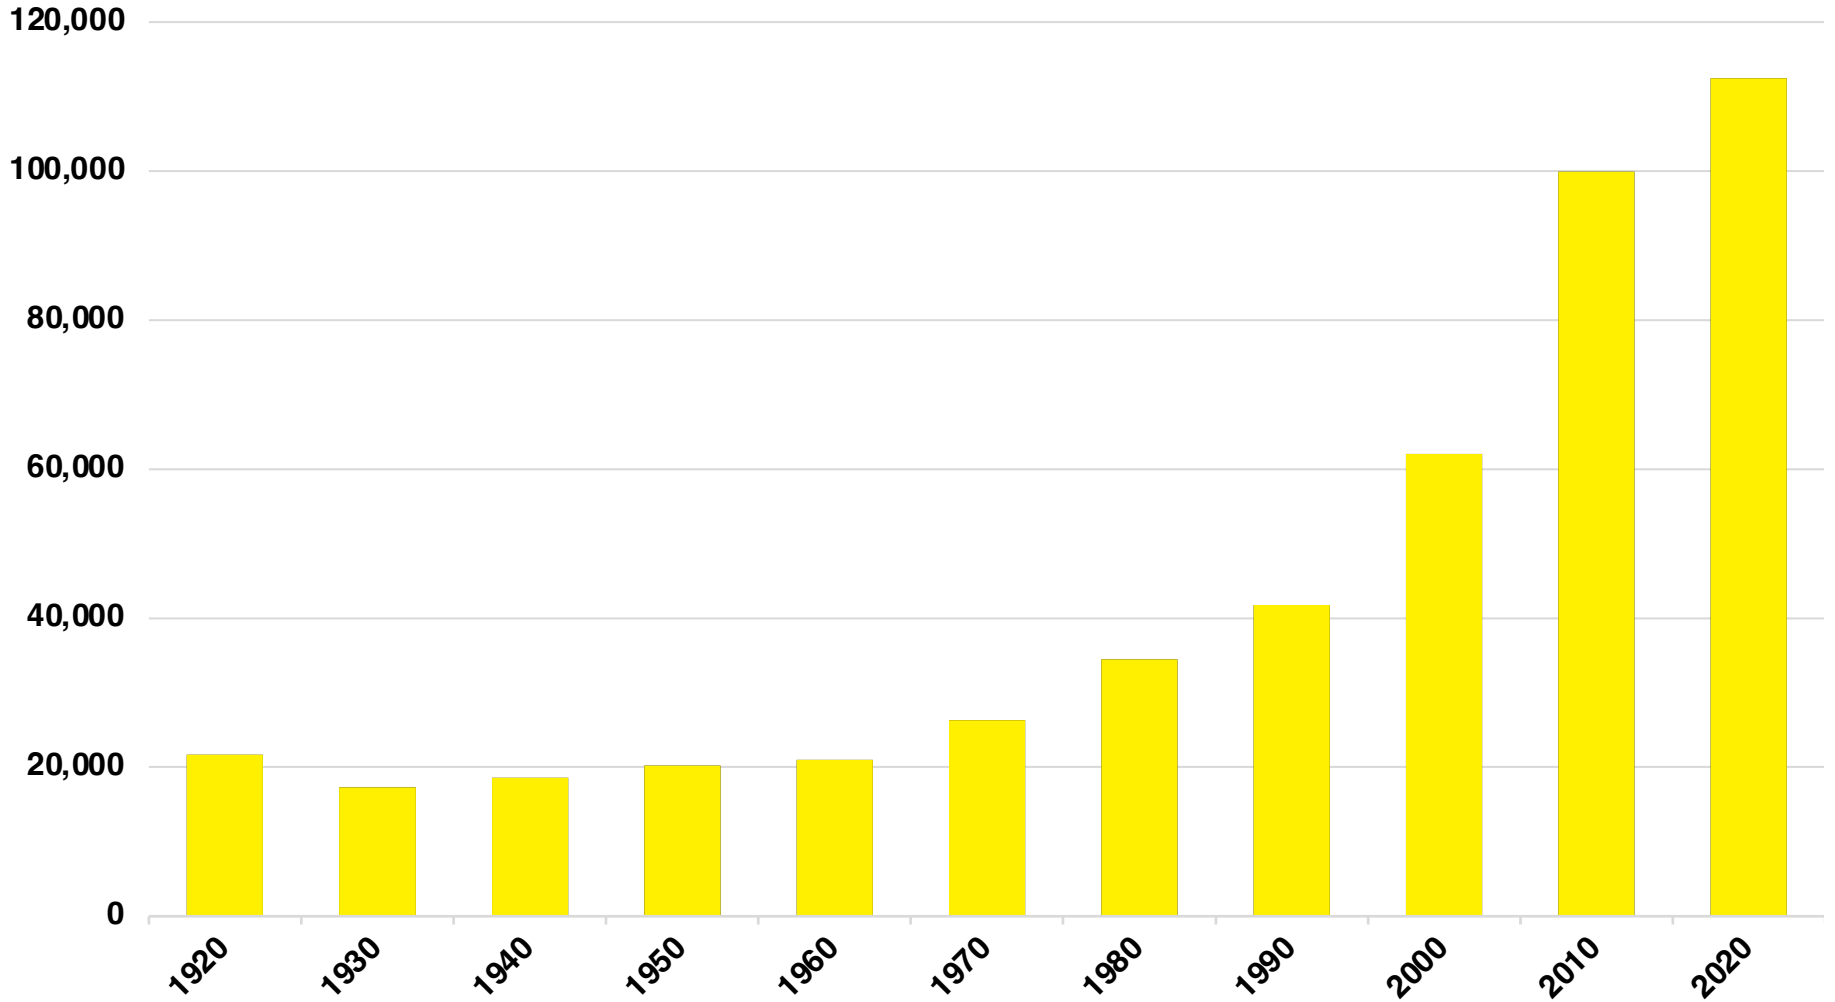

NORTON NATIVE INTELLIGENCE | WWW.NORTONINTELLIGENCE.COM
434 GREEN STREET | GAINESVILLE, GA 30501 | (770) 532-0022

NEWTON

NEWTON COUNTY

EMPLOYMENT SNAPSHOT

- 53,858 RESIDENTS CURRENTLY EMPLOYED.
- 2022 UNEMPLOYMENT RATE: 3.4%
- NOV 2023 UNEMPLOYMENT RATE: 4.0%

Employment Trends

Unemployment Rate Trends

NEWTON COUNTY

HISTORICAL POPULATION

Source: US Census

NEWTON COUNTY

2022 POPULATION BY AGE

NEWTON COUNTY