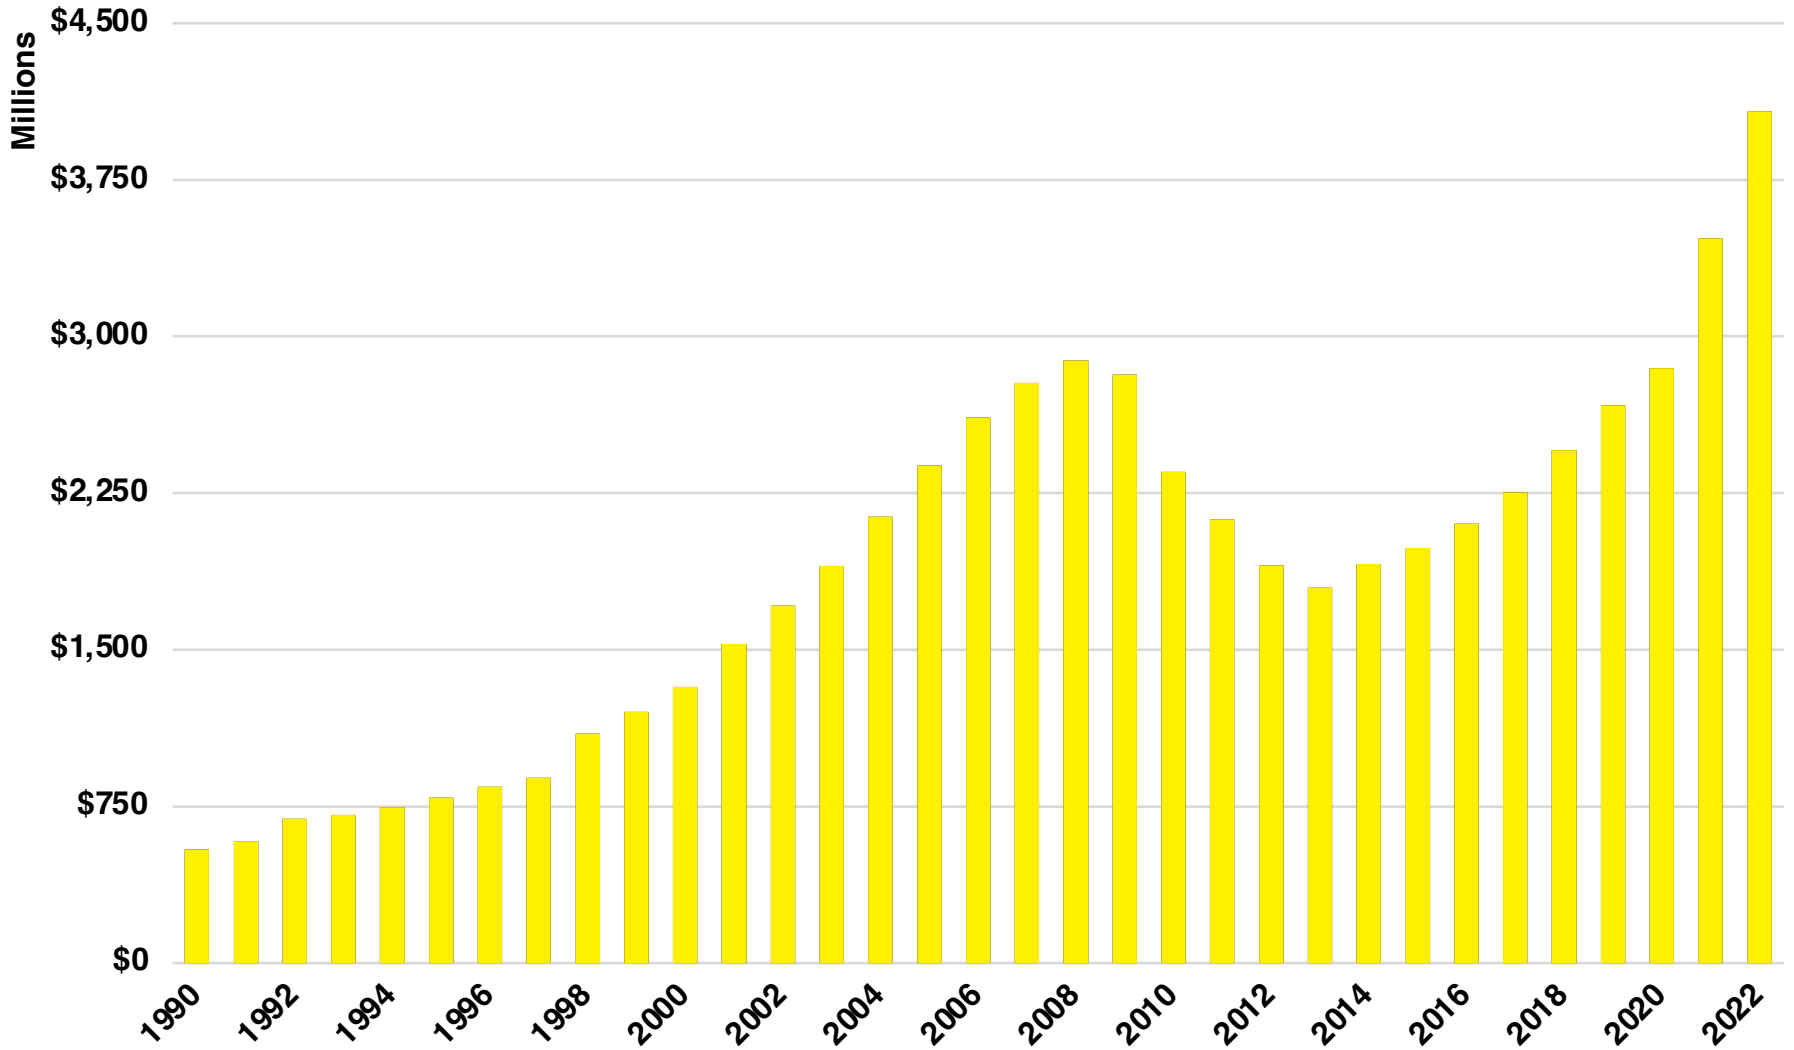

NEWTON COUNTY

TAX DIGEST 40% ASSESSED VALUE

Source: GA Dept of Revenue Consolidated Tax Digest