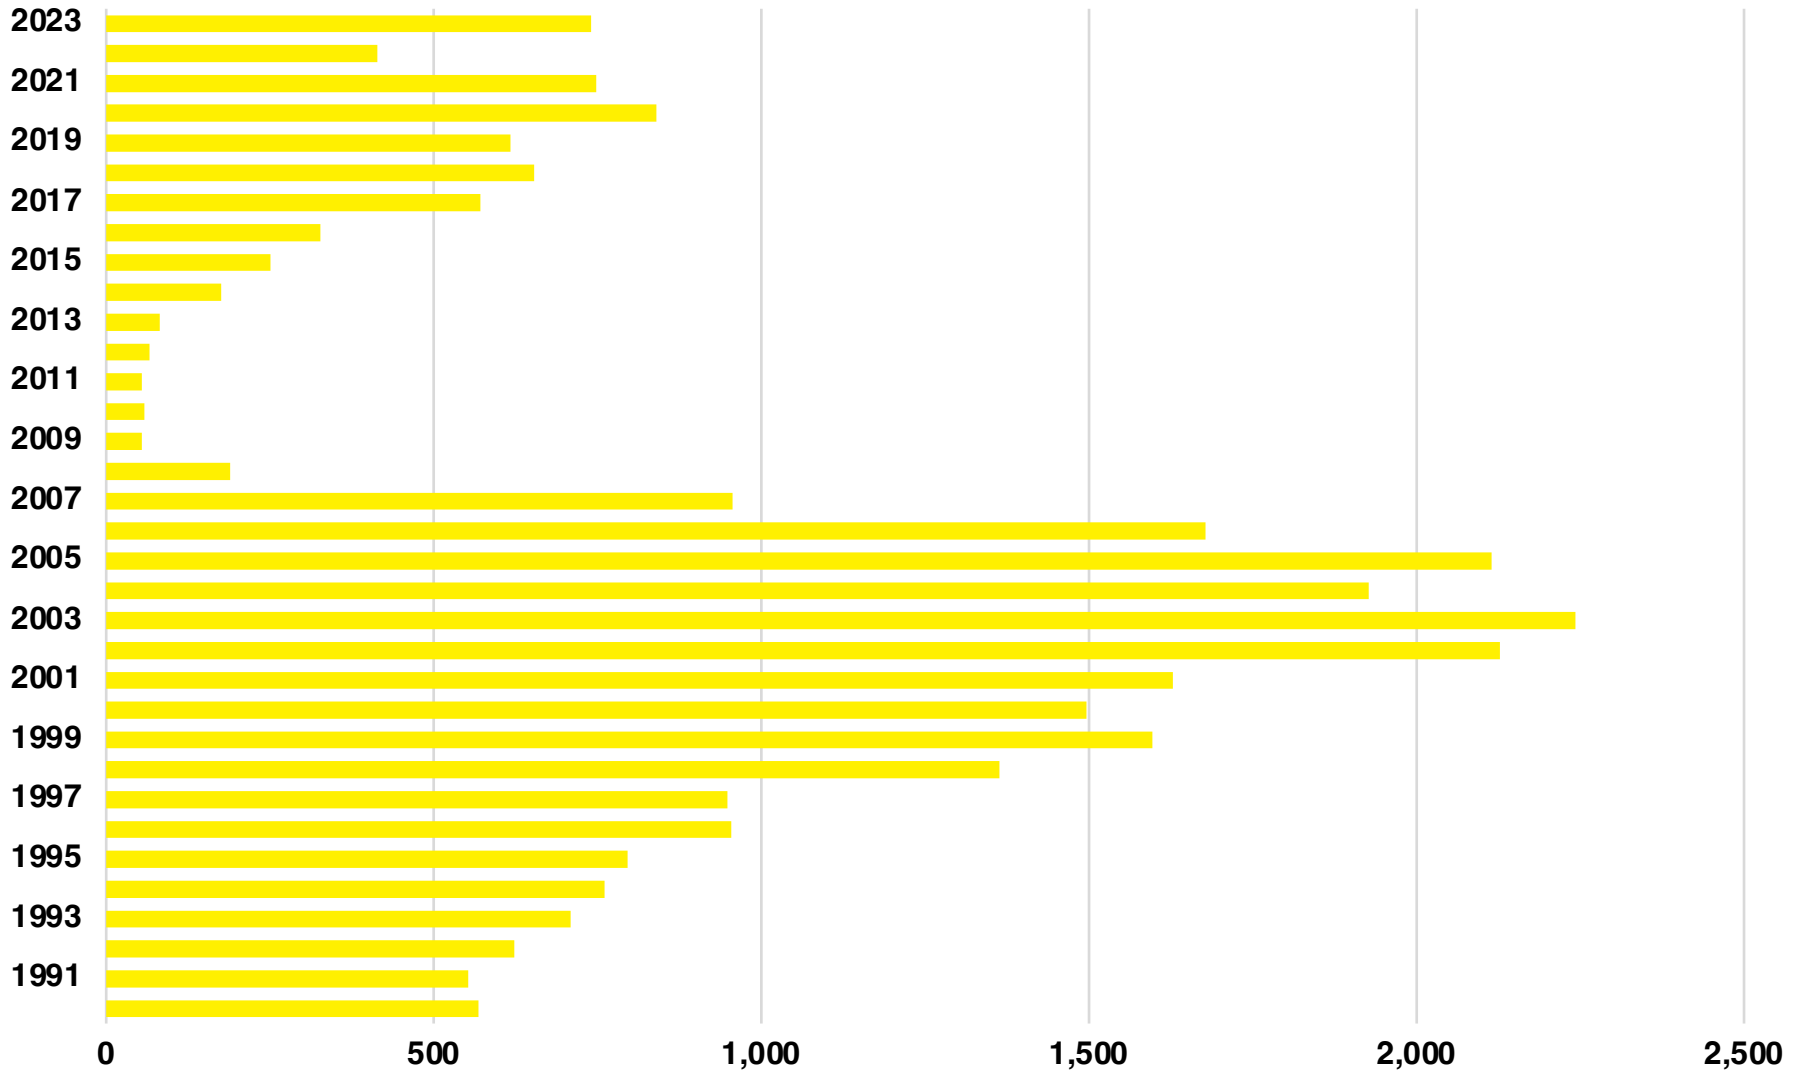

TOTAL VS HISPANIC BIRTHS

NEWTON COUNTY

SINGLE FAMILY HOME SALES

NEWTON COUNTY

TAX DIGEST 40% ASSESSED VALUE

Source: GA Dept of Revenue Consolidated Tax Digest

NEWTON COUNTY

SINGLE FAMILY BUILDING PERMITS