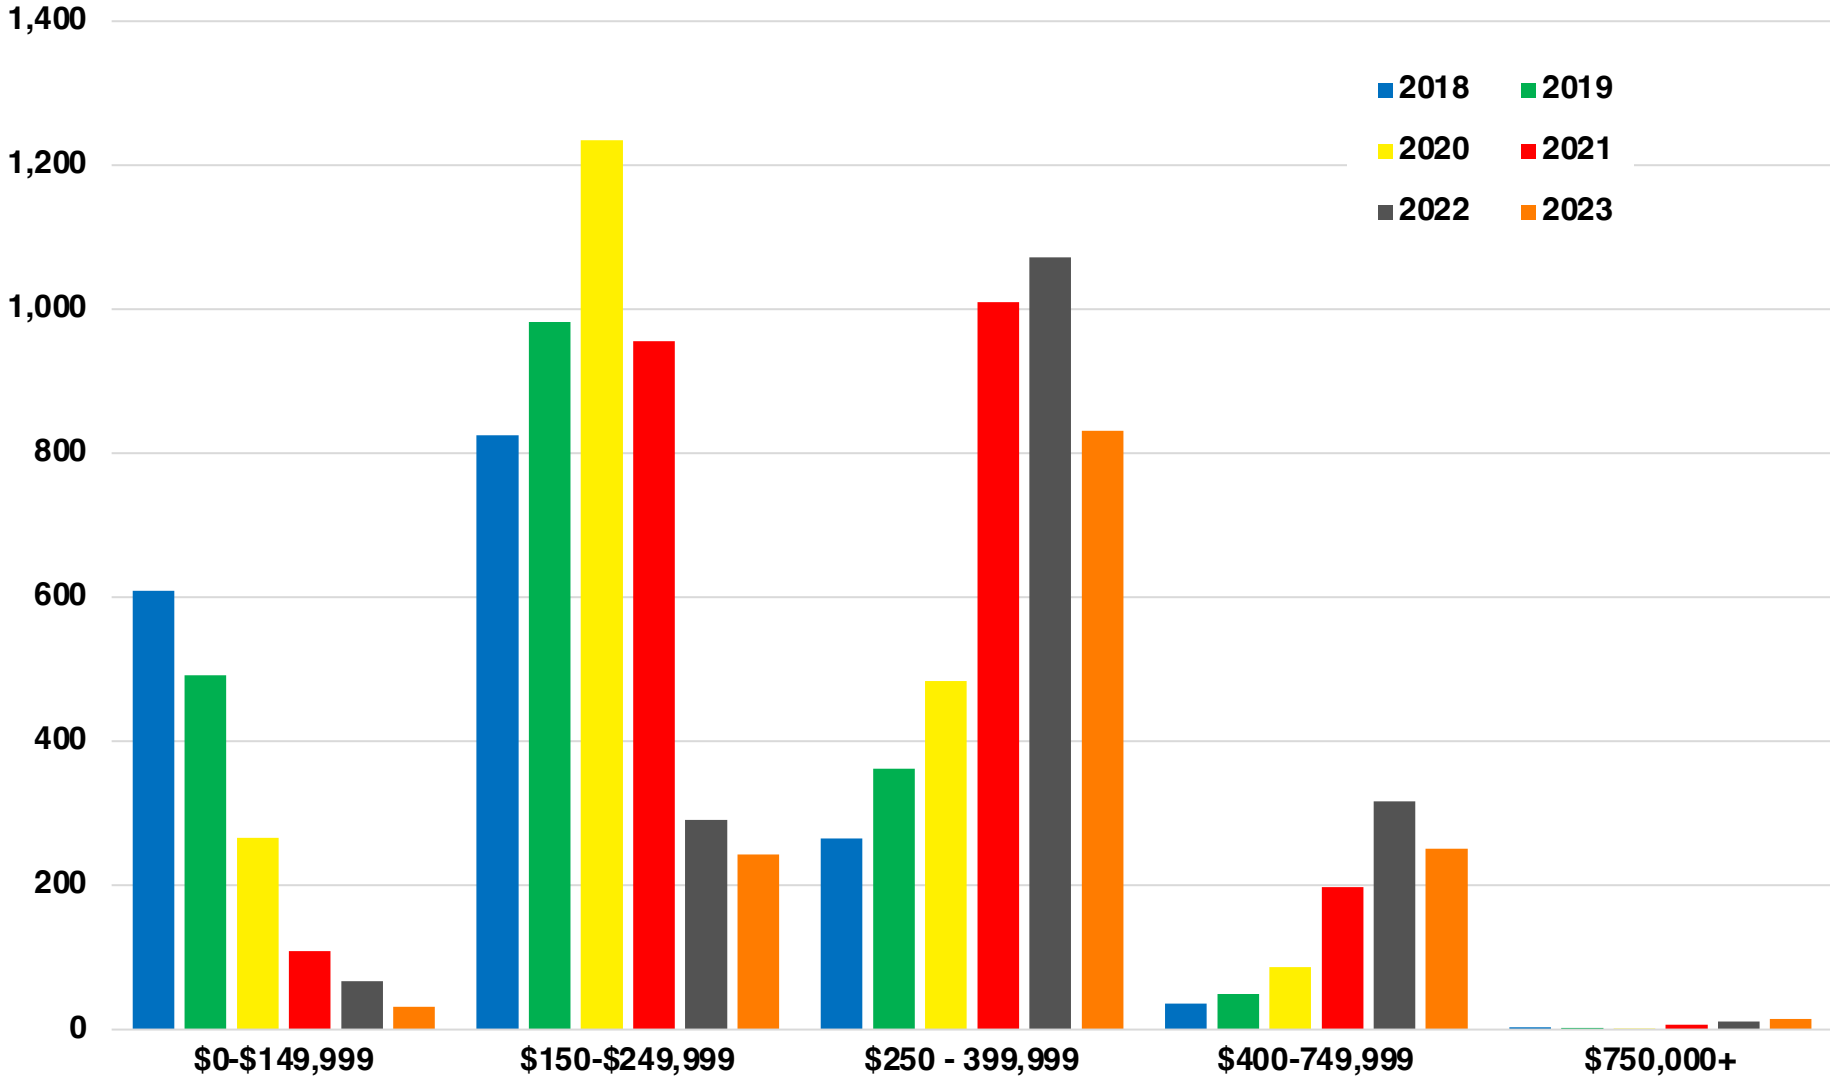

NEWTON COUNTY

SINGLE FAMILY HOME SALES