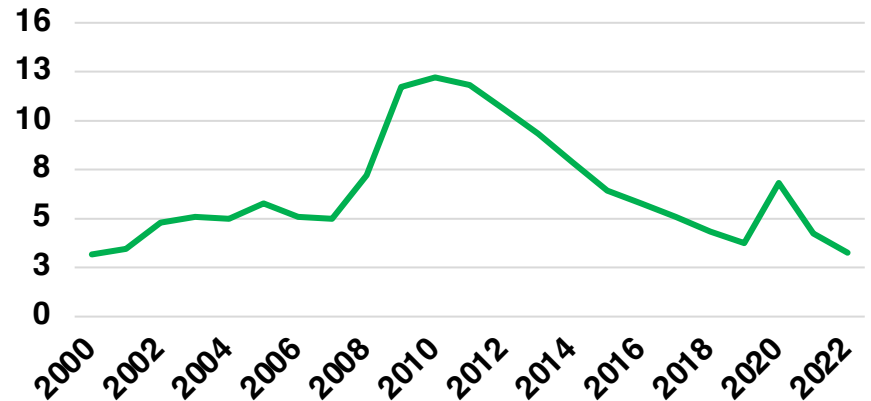

Unemployment Rate Trends