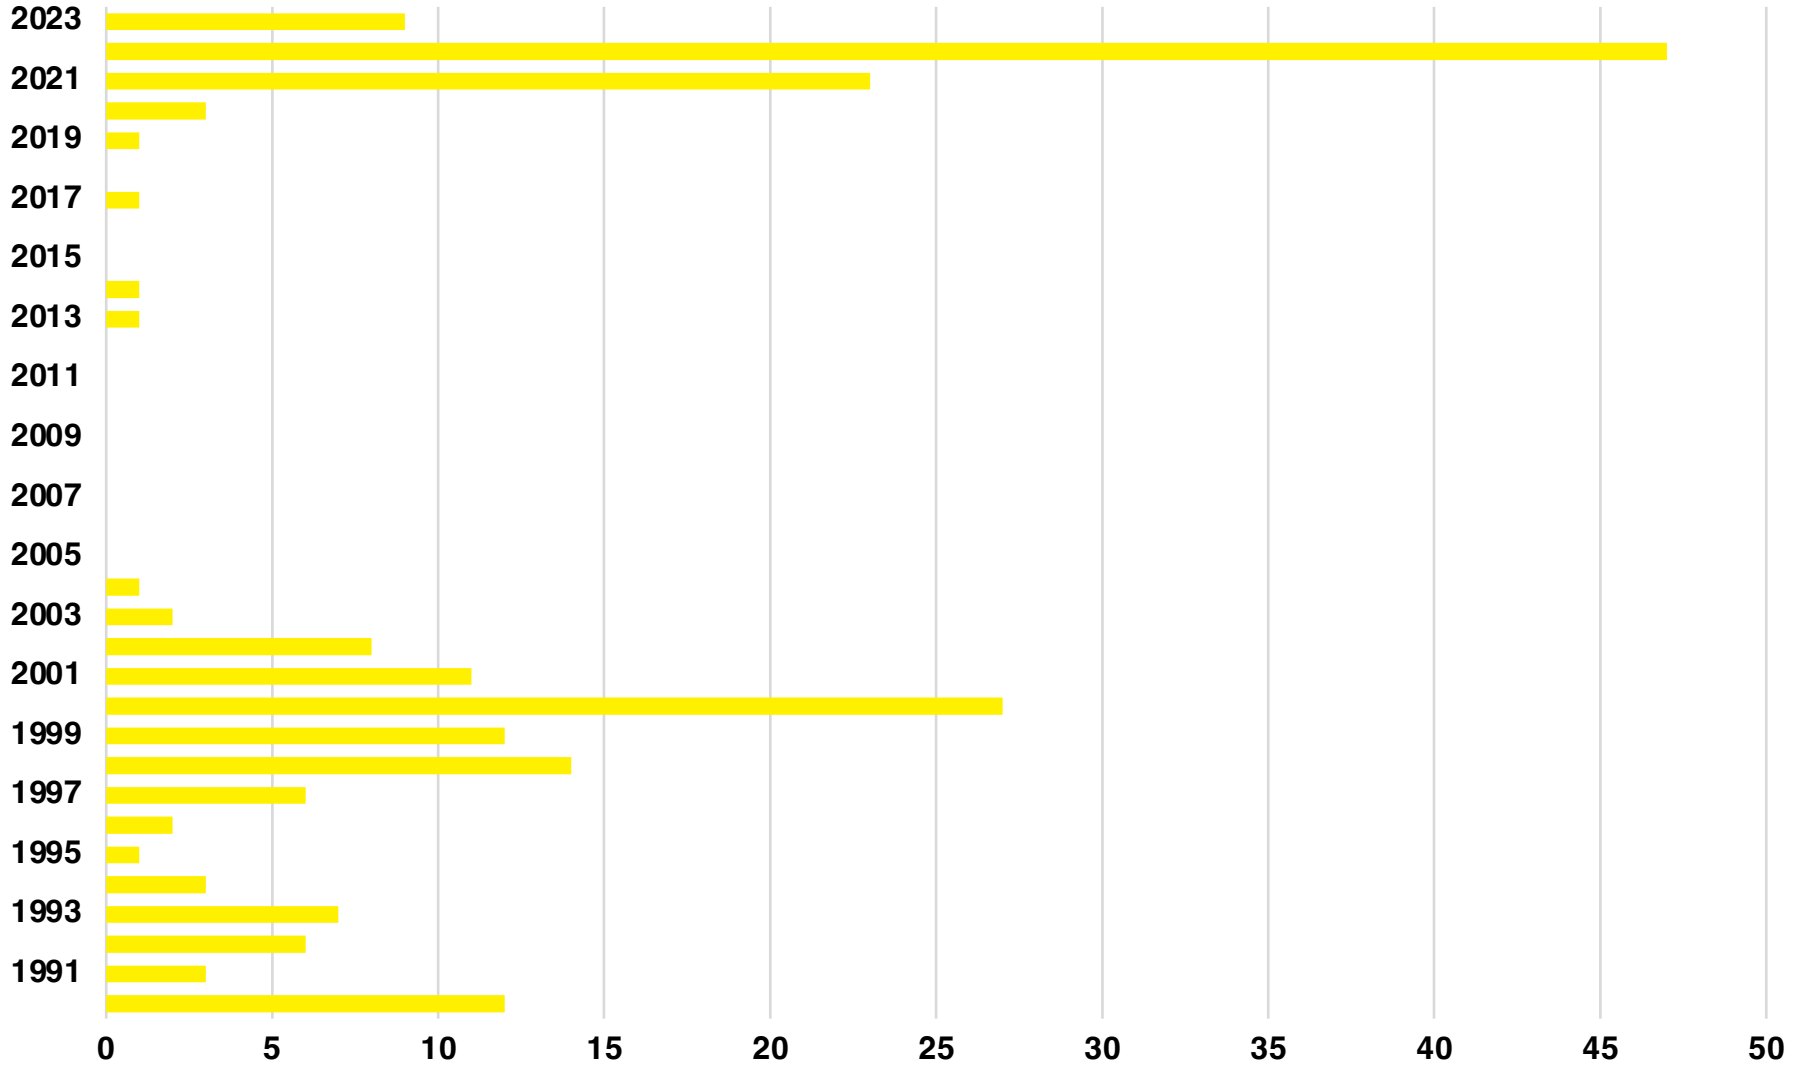

NEWTON COUNTY

MULTI FAMILY BUILDING PERMITS