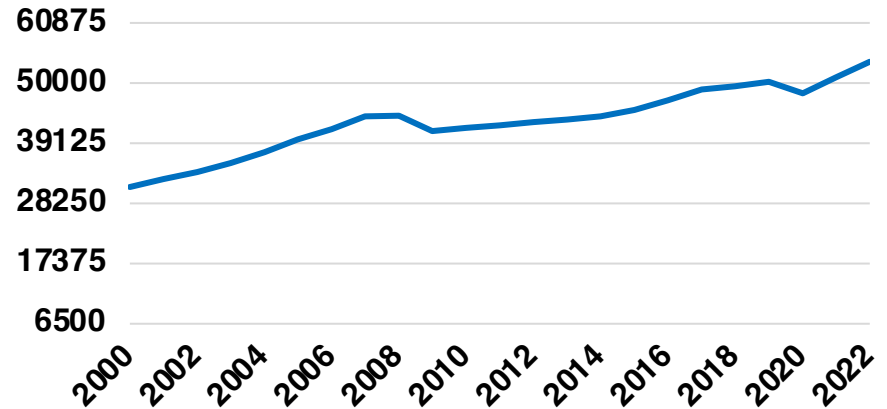

Employment Trends