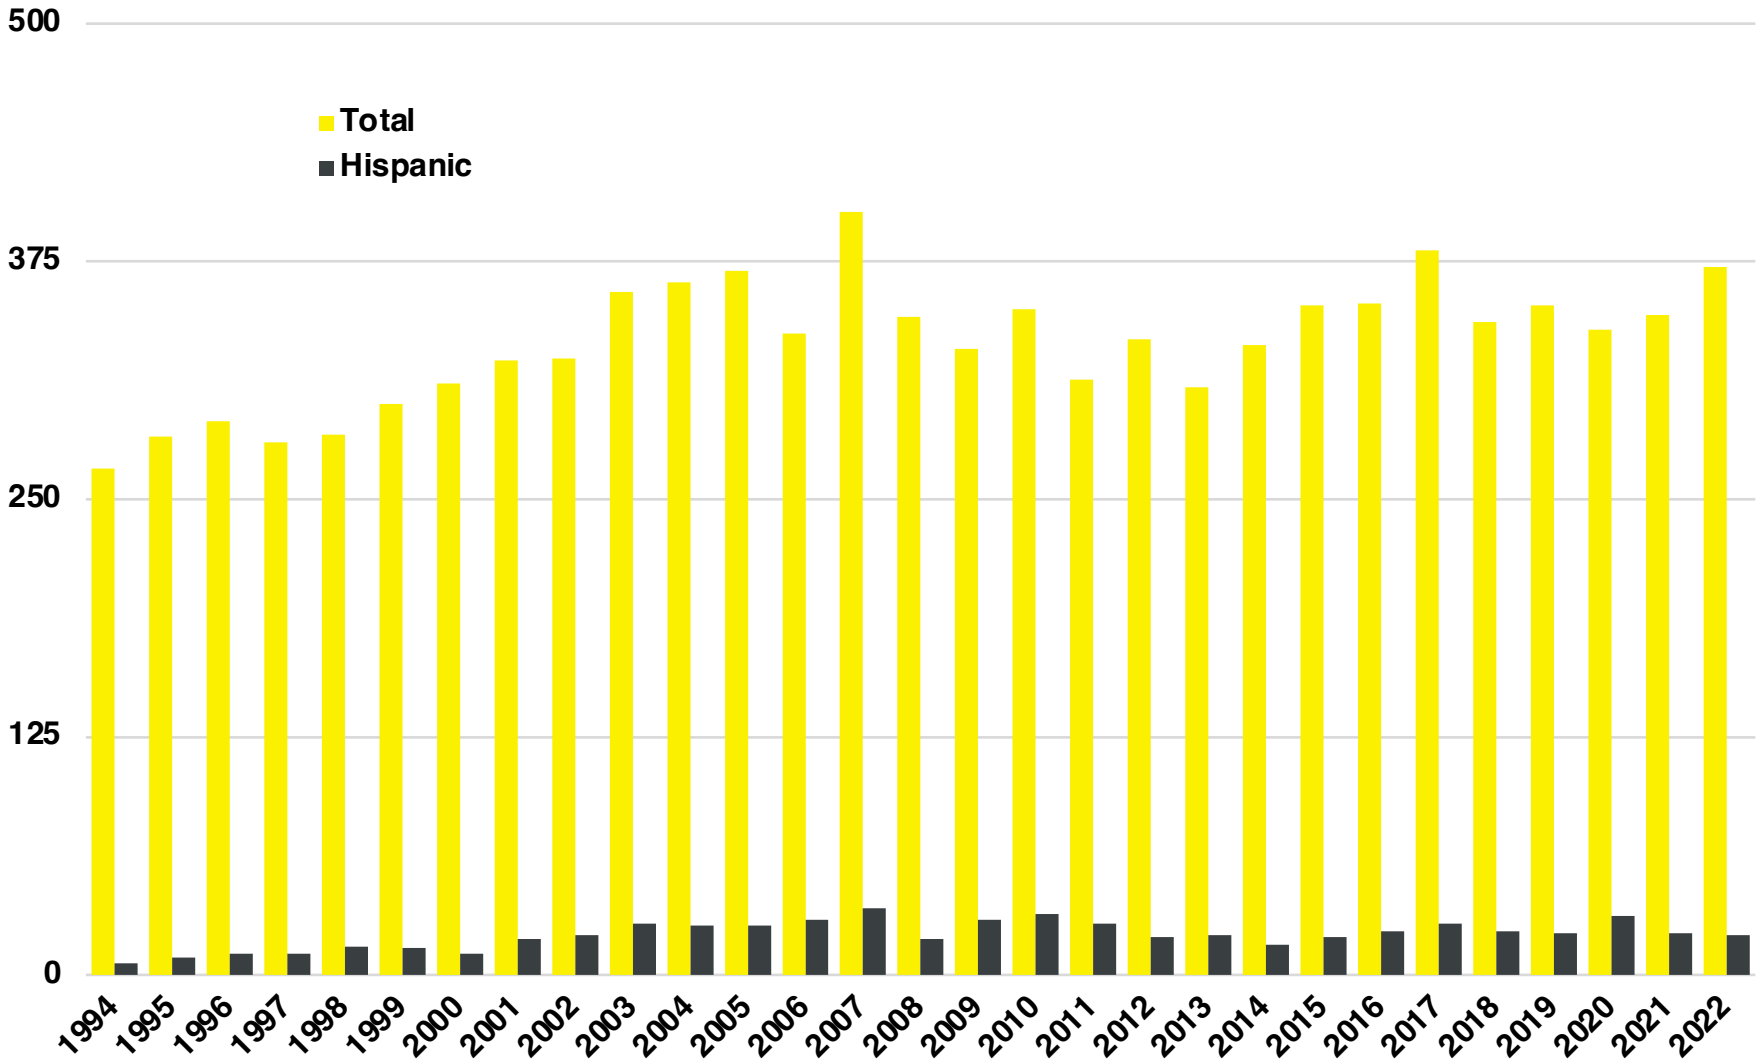

OCONEE COUNTY

TOTAL VS HISPANIC BIRTHS

Source: GA Dept of Human Resources