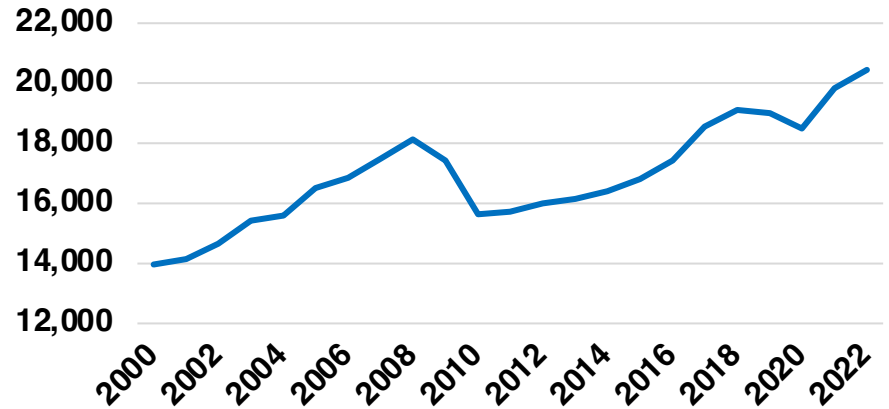

## EMPLOYMENT SNAPSHOT

- 20,446 RESIDENTS CURRENTLY EMPLOYED.
- 2022 UNEMPLOYMENT RATE: 2.3%
- NOV 2023 UNEMPLOYMENT RATE: 2.1%

**Employment Trends**

**Industry Mix**

**Unemployment Rate Trends**