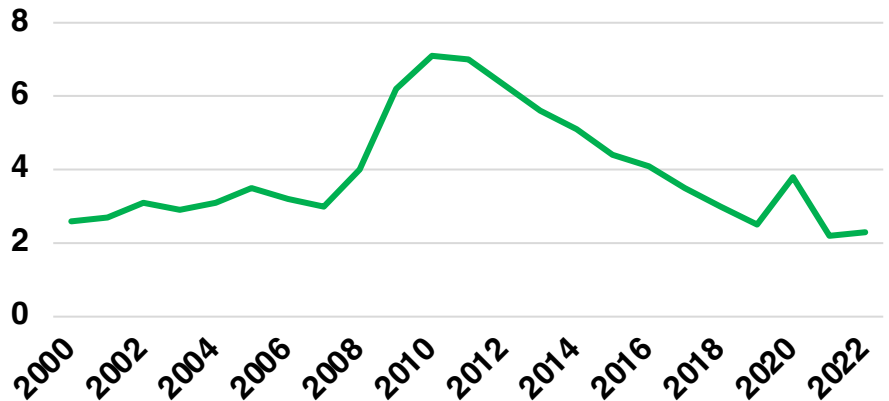

## EMPLOYMENT SNAPSHOT

- 20,446 RESIDENTS CURRENTLY EMPLOYED.
- 2022 UNEMPLOYMENT RATE: 2.3%
- NOV 2023 UNEMPLOYMENT RATE: 2.1%

**Employment Trends**

**Industry Mix**

**Unemployment Rate Trends**