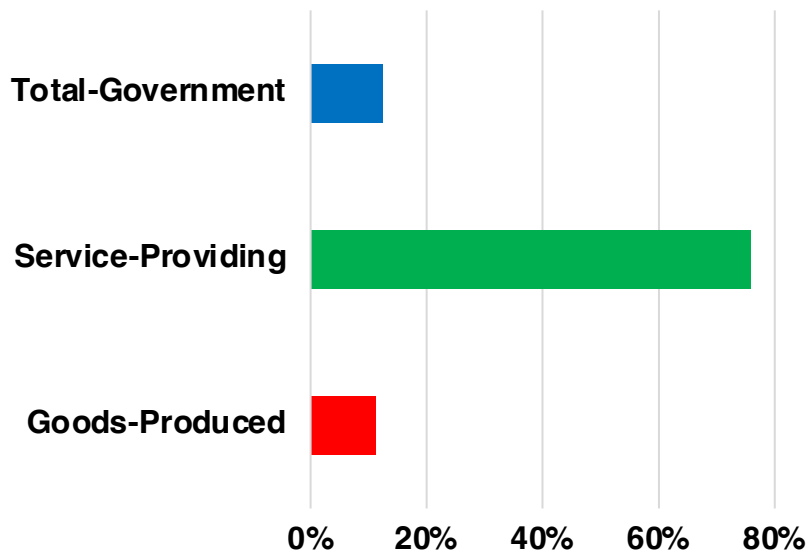

## EMPLOYMENT SNAPSHOT

- 20,446 RESIDENTS CURRENTLY EMPLOYED.
- 2022 UNEMPLOYMENT RATE: 2.3%
- NOV 2023 UNEMPLOYMENT RATE: 2.1%

**Employment Trends**

**Industry Mix**

**Unemployment Rate Trends**