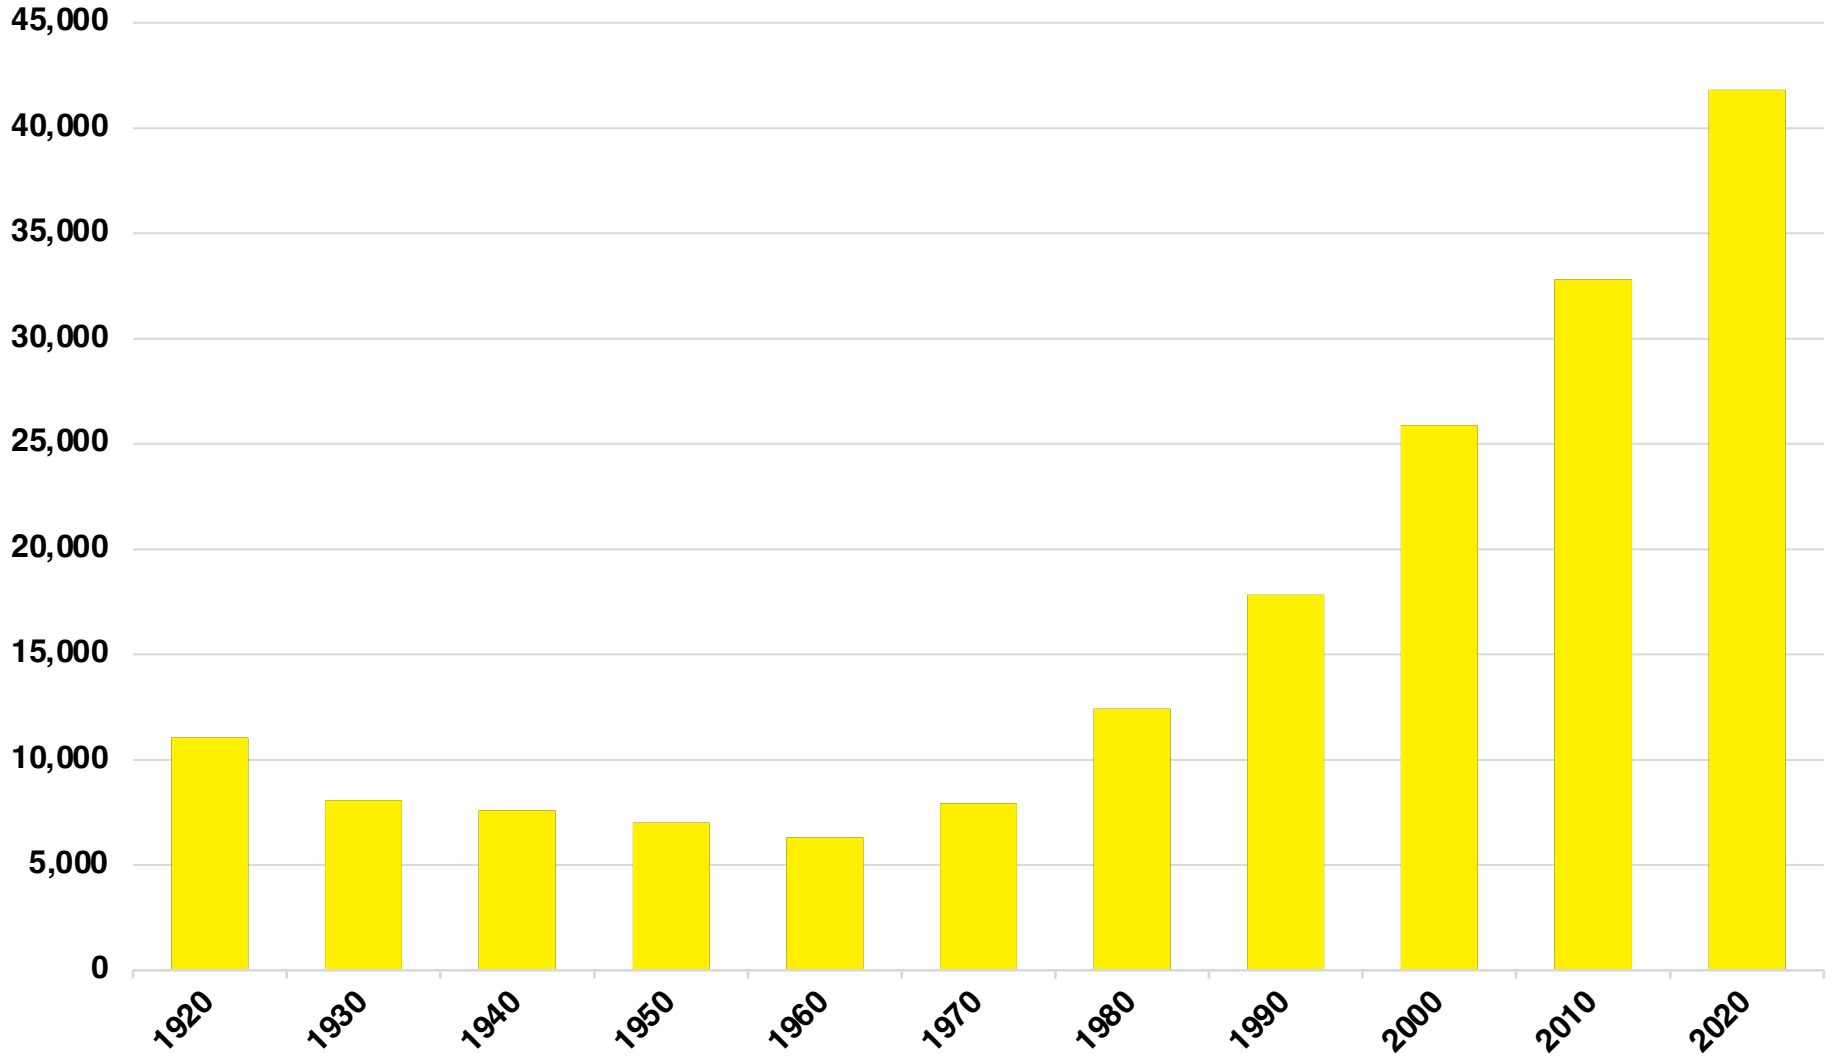

## EMPLOYMENT SNAPSHOT

- 20,446 RESIDENTS CURRENTLY EMPLOYED.
- 2022 UNEMPLOYMENT RATE: 2.3%
- NOV 2023 UNEMPLOYMENT RATE: 2.1%

**Employment Trends**

**Industry Mix**

**Unemployment Rate Trends**

## HISTORICAL POPULATION

Source: US Census