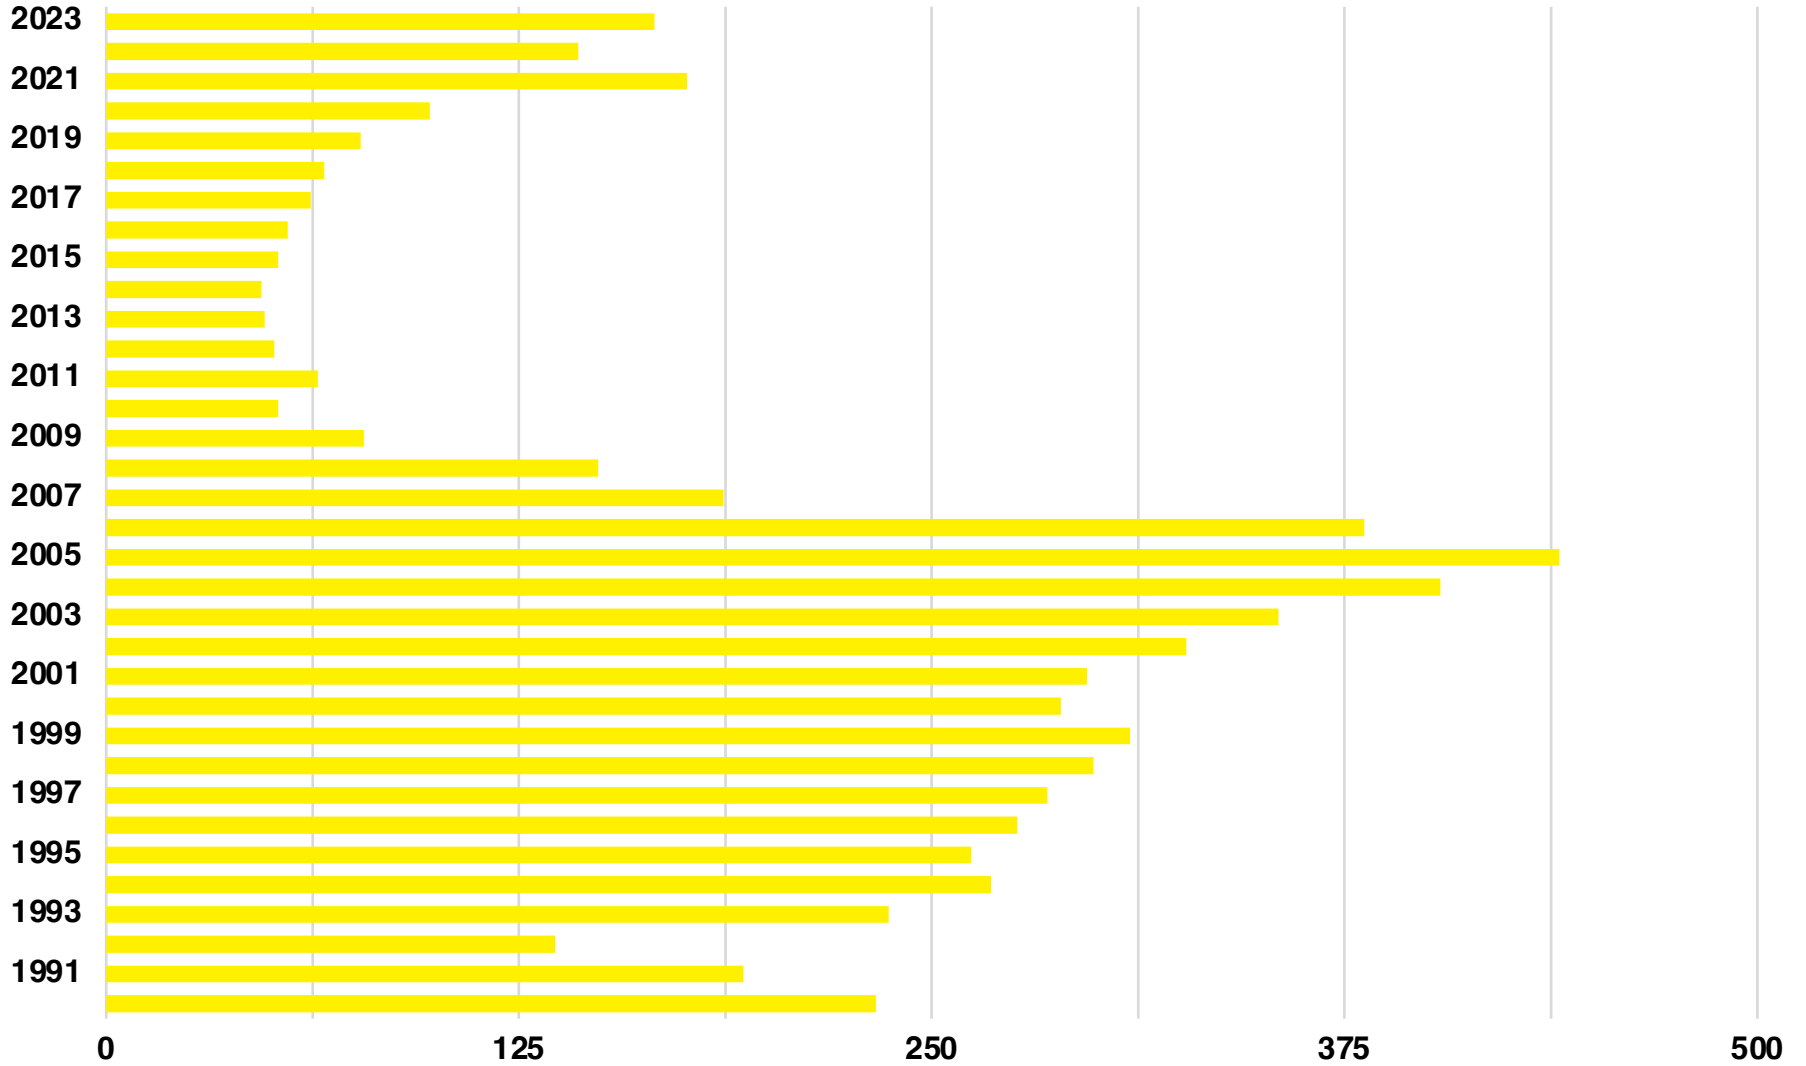

SINGLE FAMILY BUILDING PERMITS

RABUN COUNTY

MULTI FAMILY BUILDING PERMITS

RABUN COUNTY

TOTAL BUILDING PERMITS

RABUN COUNTY

ZONED ACREAGE

2022