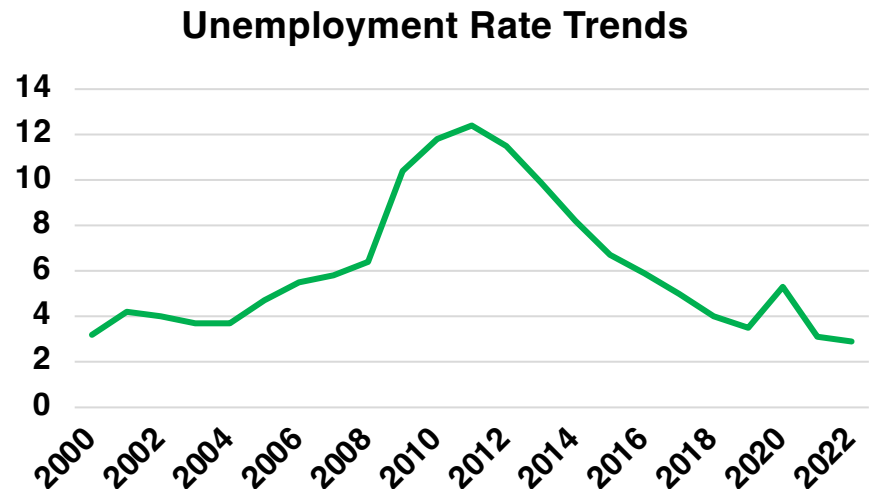

**NORTON NATIVE INTELLIGENCE | WWW.NORTONINTELLIGENCE.COM
434 GREEN STREET | GAINESVILLE, GA 30501 | (770) 532-0022**

RABUN

RABUN COUNTY

EMPLOYMENT SNAPSHOT

- 7,880 RESIDENTS CURRENTLY EMPLOYED.
- 2022 UNEMPLOYMENT RATE: 2.9%
- NOV 2023 UNEMPLOYMENT RATE: 3.0%