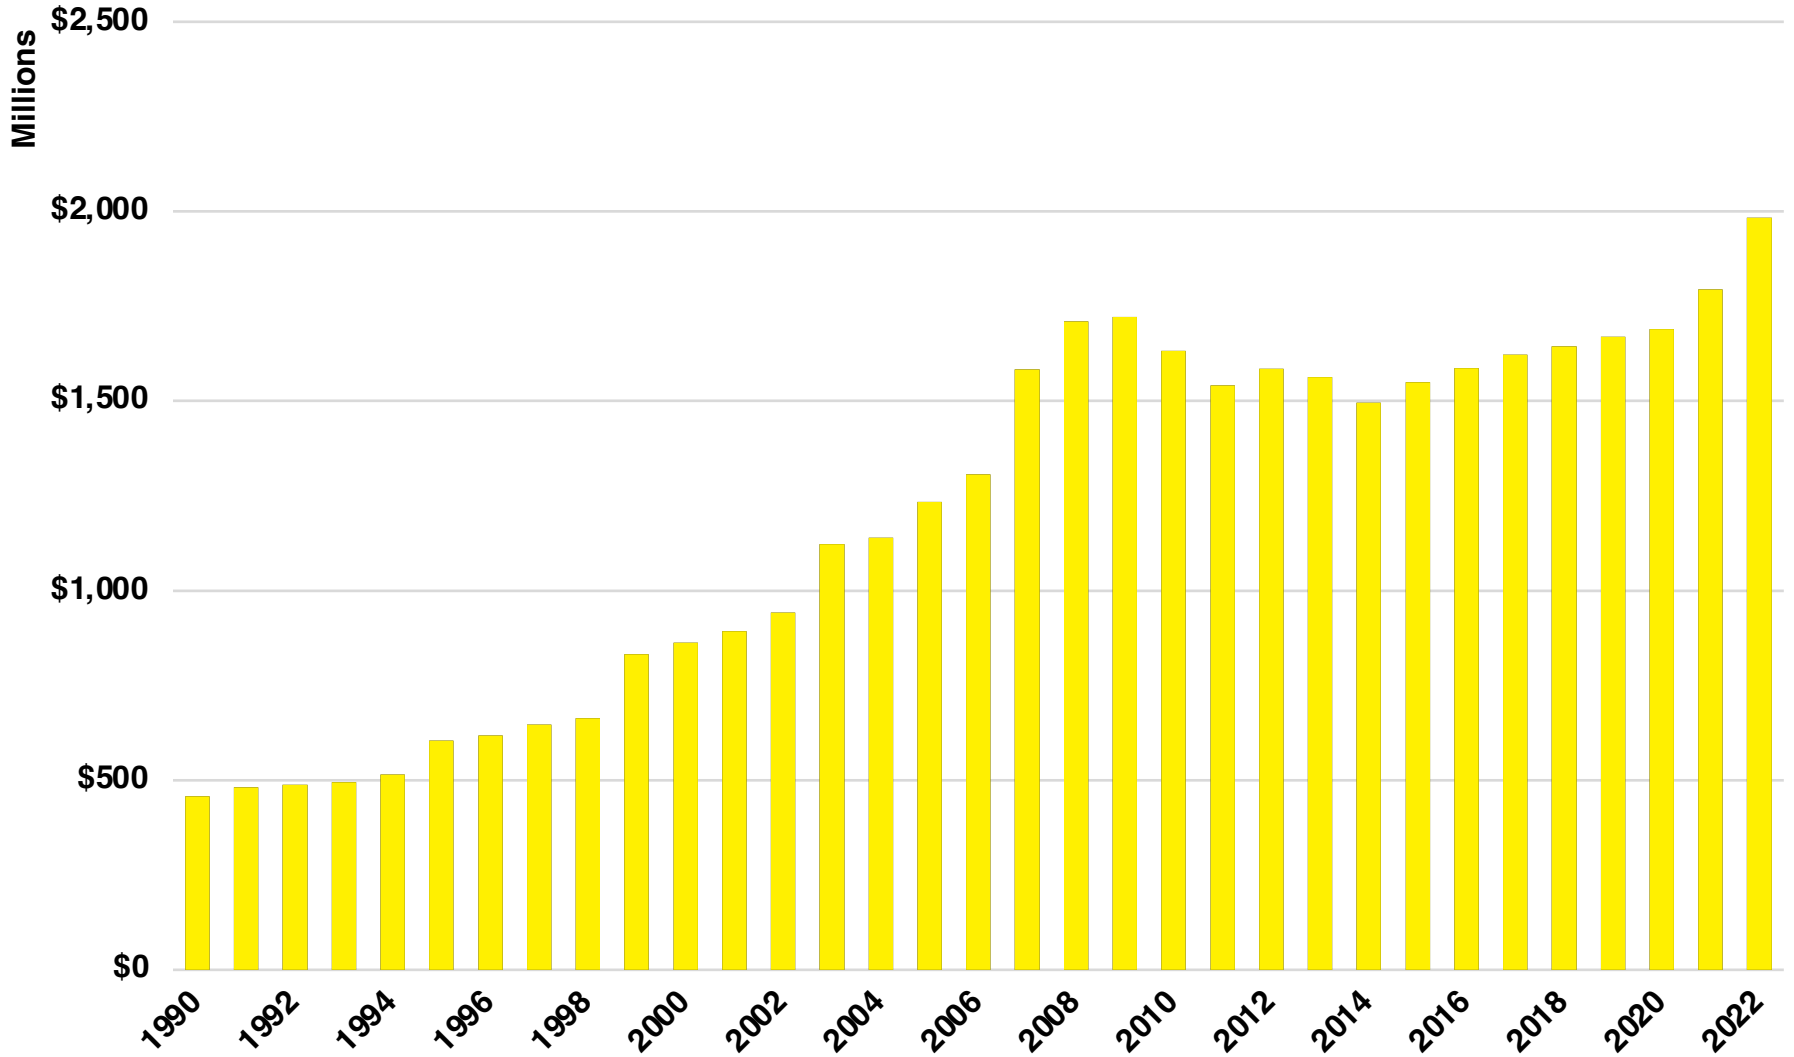

RABUN COUNTY

TAX DIGEST 40% ASSESSED VALUE

Source: GA Dept of Revenue Consolidated Tax Digest