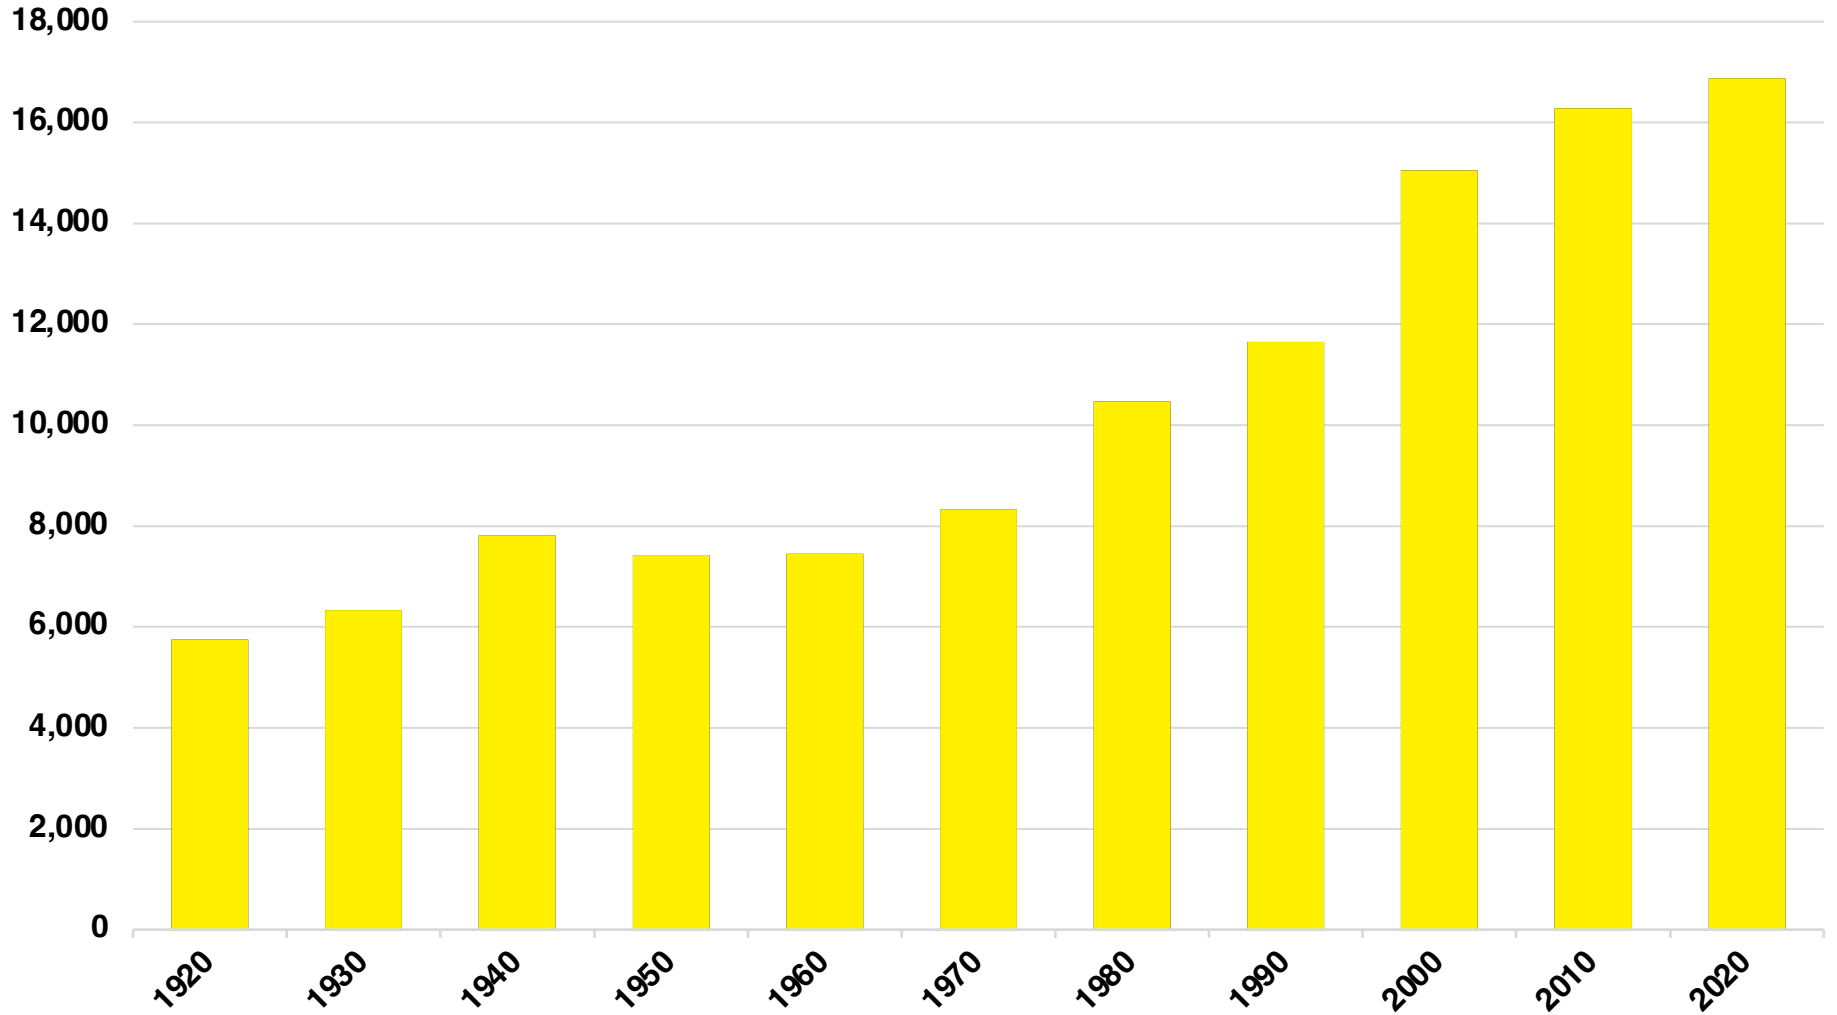

**NORTON NATIVE INTELLIGENCE | WWW.NORTONINTELLIGENCE.COM
434 GREEN STREET | GAINESVILLE, GA 30501 | (770) 532-0022**

RABUN

RABUN COUNTY

EMPLOYMENT SNAPSHOT

- 7,880 RESIDENTS CURRENTLY EMPLOYED.
- 2022 UNEMPLOYMENT RATE: 2.9%
- NOV 2023 UNEMPLOYMENT RATE: 3.0%

RABUN COUNTY

HISTORICAL POPULATION

Source: US Census

RABUN COUNTY

2022 POPULATION BY AGE

RABUN COUNTY

TOTAL VS HISPANIC BIRTHS

RABUN COUNTY