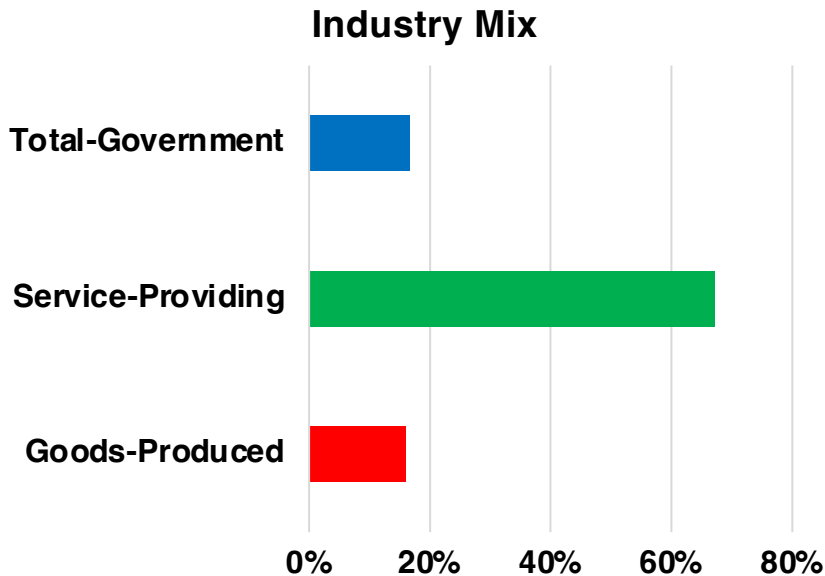

**NORTON NATIVE INTELLIGENCE | WWW.NORTONINTELLIGENCE.COM
434 GREEN STREET | GAINESVILLE, GA 30501 | (770) 532-0022**

RABUN

RABUN COUNTY

EMPLOYMENT SNAPSHOT

- 7,880 RESIDENTS CURRENTLY EMPLOYED.
- 2022 UNEMPLOYMENT RATE: 2.9%
- NOV 2023 UNEMPLOYMENT RATE: 3.0%