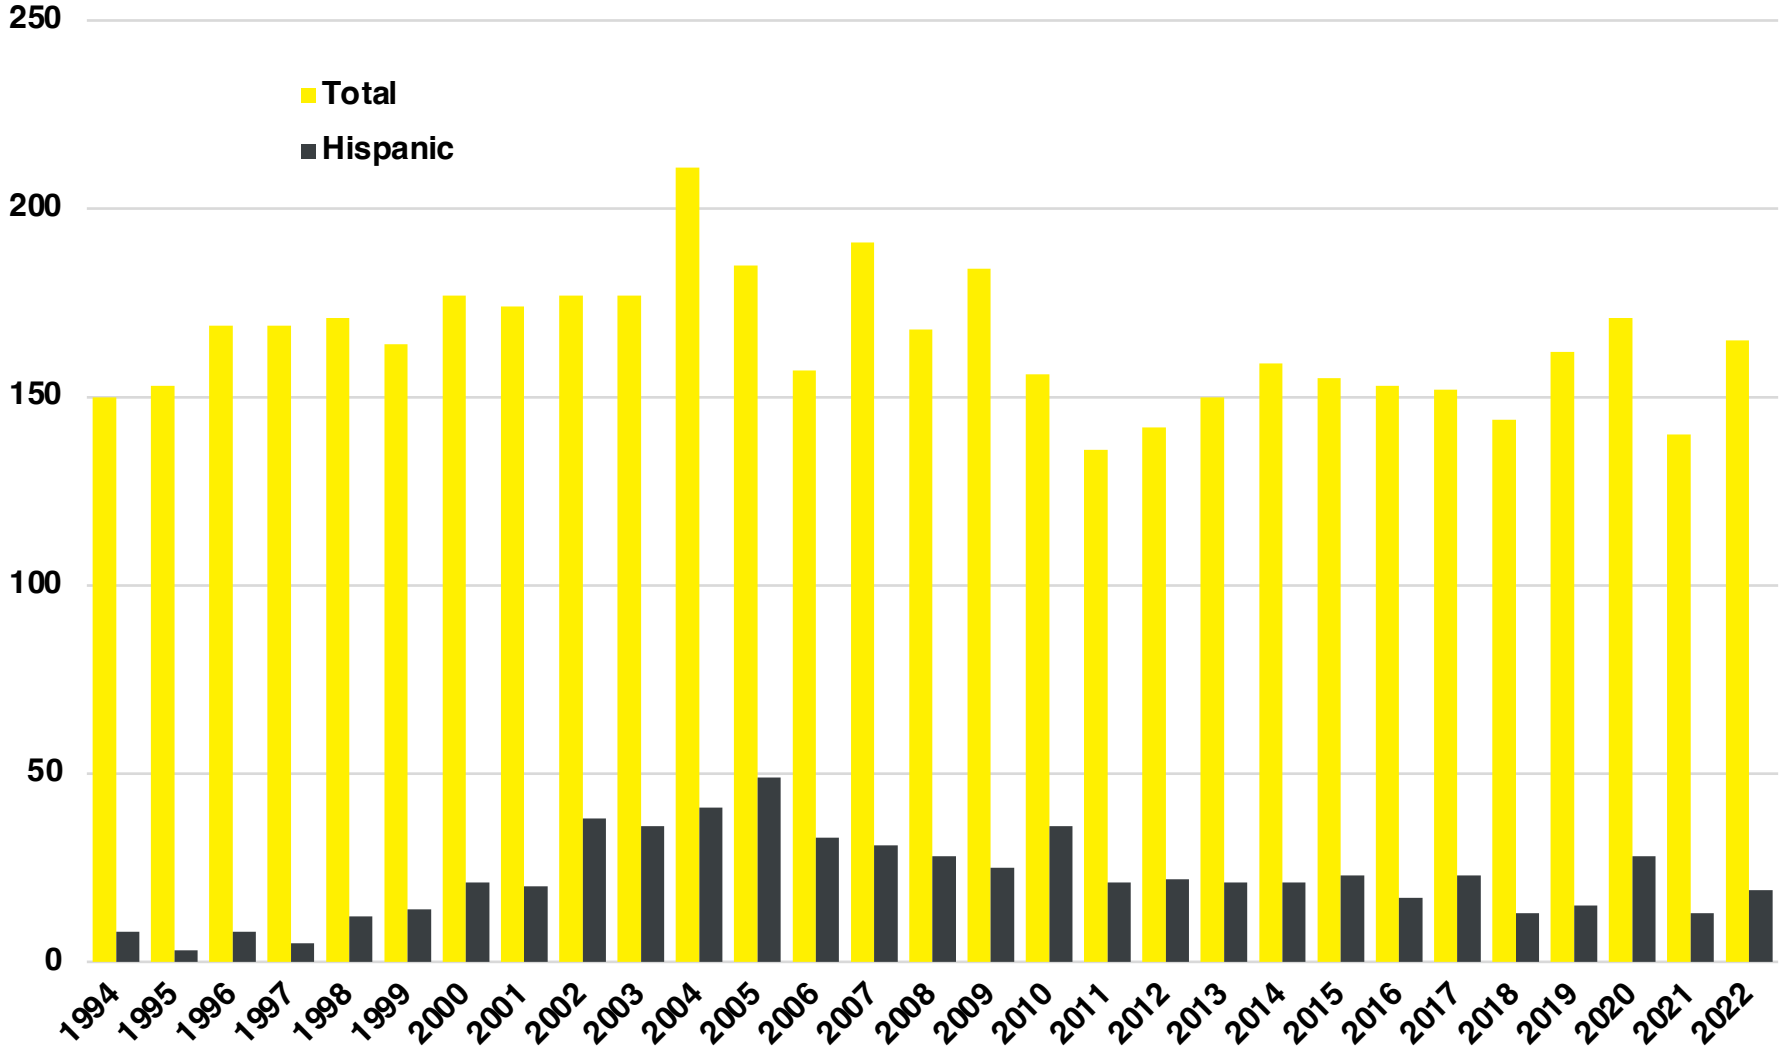

**NORTON NATIVE INTELLIGENCE | WWW.NORTONINTELLIGENCE.COM
434 GREEN STREET | GAINESVILLE, GA 30501 | (770) 532-0022**

RABUN

RABUN COUNTY

EMPLOYMENT SNAPSHOT

- 7,880 RESIDENTS CURRENTLY EMPLOYED.
- 2022 UNEMPLOYMENT RATE: 2.9%
- NOV 2023 UNEMPLOYMENT RATE: 3.0%

RABUN COUNTY

HISTORICAL POPULATION

Source: US Census

RABUN COUNTY

2022 POPULATION BY AGE

RABUN COUNTY

TOTAL VS HISPANIC BIRTHS

RABUN COUNTY