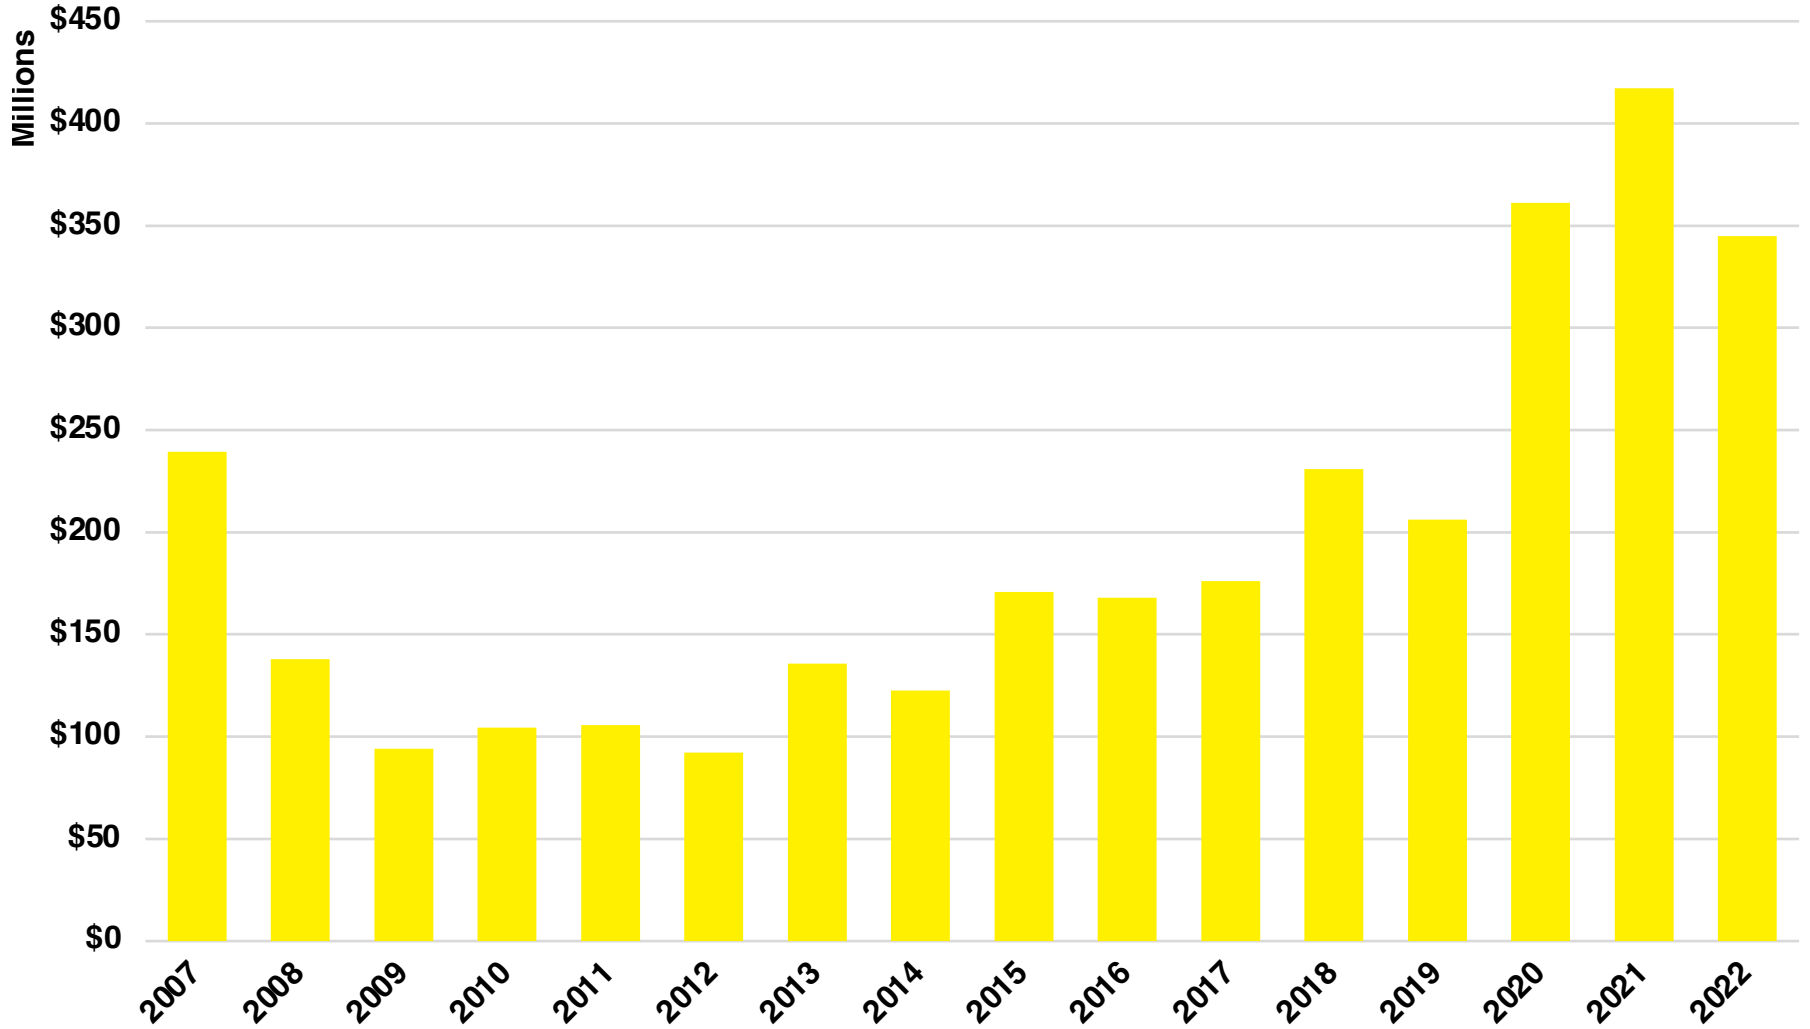

RABUN COUNTY

TOTAL REAL ESTATE SALES

Source: Beasley Report