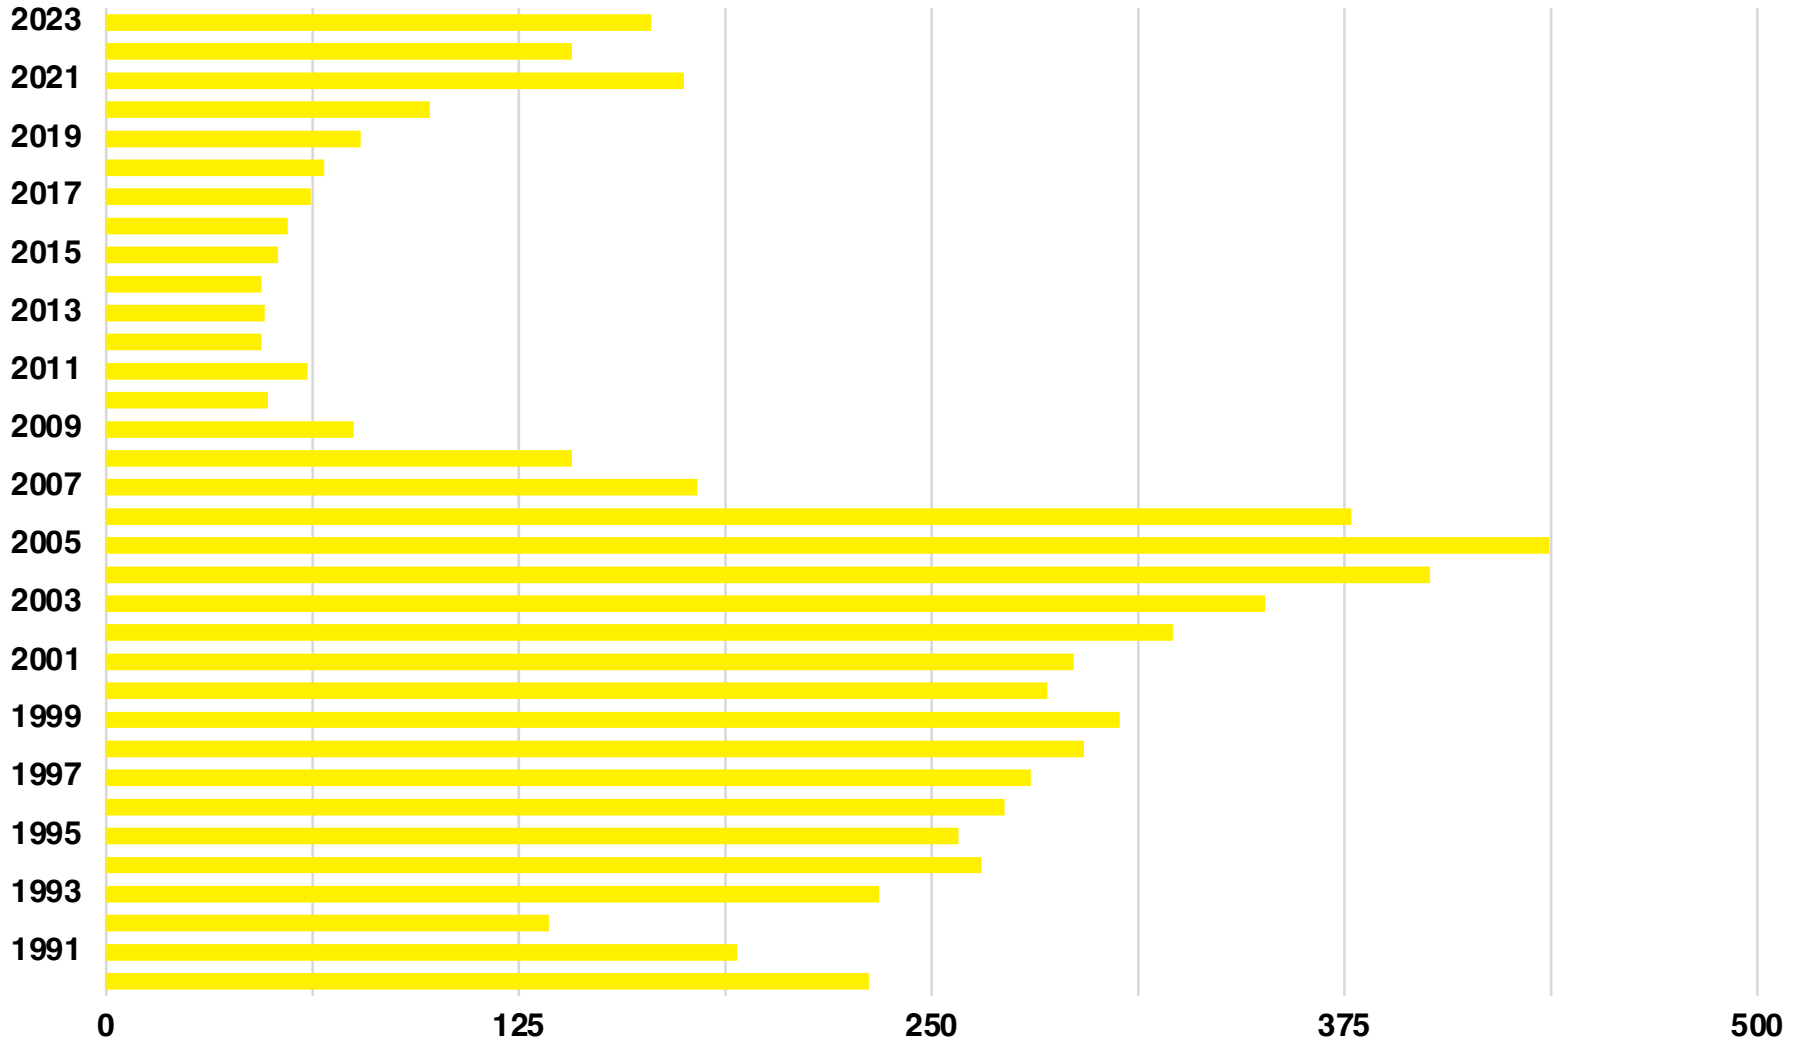

RABUN COUNTY

SINGLE FAMILY BUILDING PERMITS