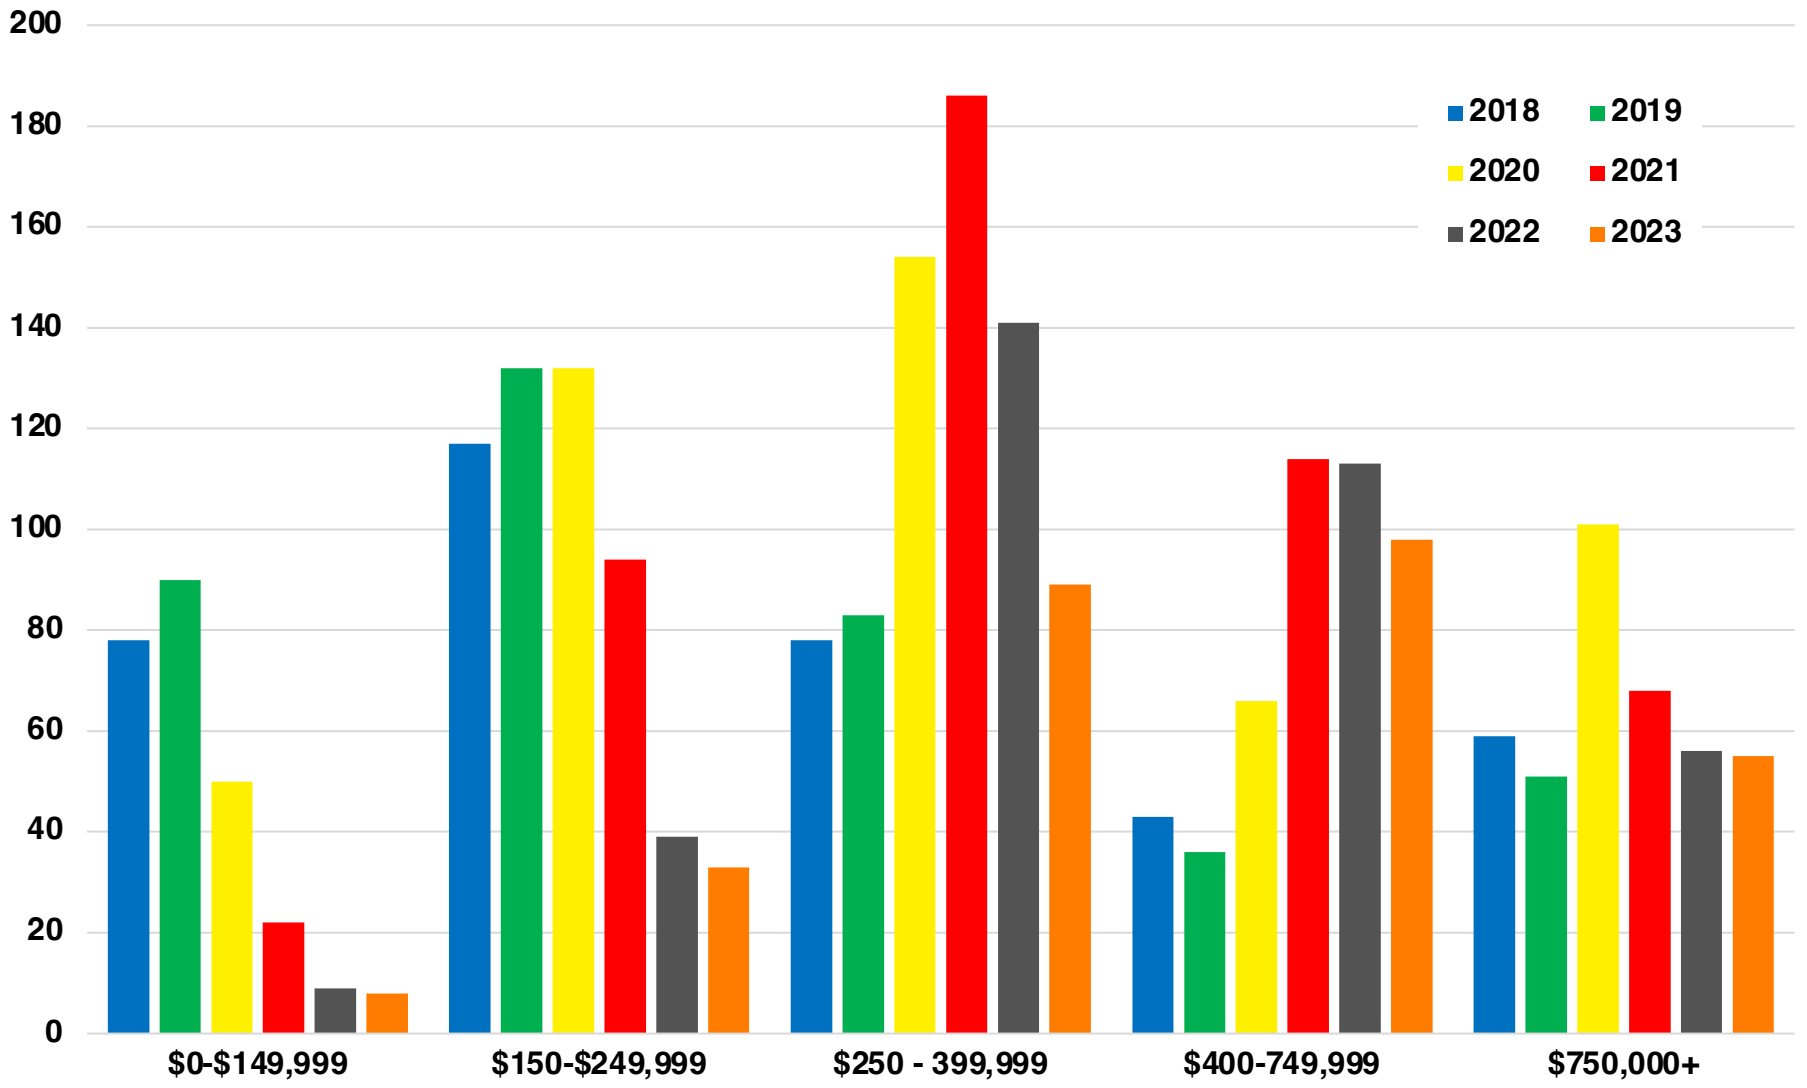

RABUN COUNTY

SINGLE FAMILY HOME SALES