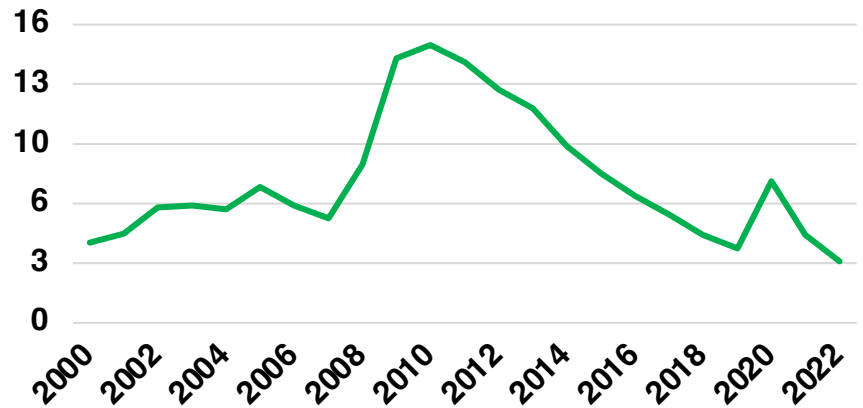

Unemployment Rate Trends