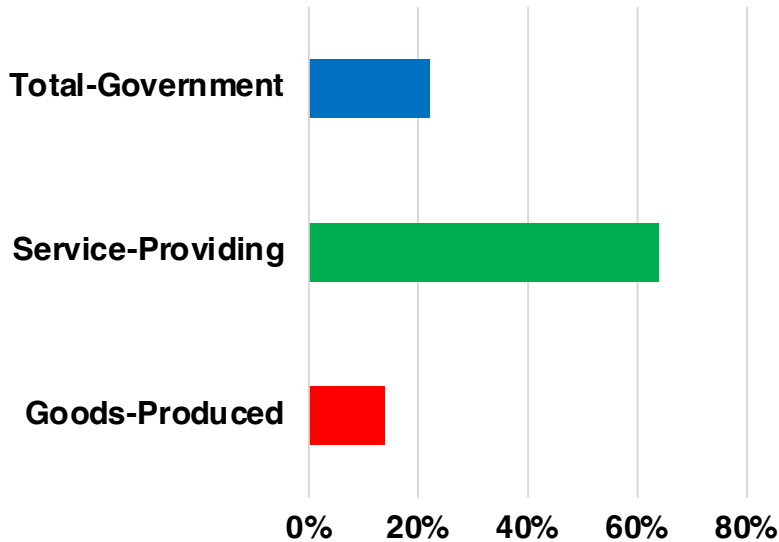

SPALDING COUNTY

EMPLOYMENT SNAPSHOT

- 29,138 RESIDENTS CURRENTLY EMPLOYED.
- 2022 UNEMPLOYMENT RATE: 3.3%
- NOV 2023 UNEMPLOYMENT RATE: 3.5%

Employment Trends