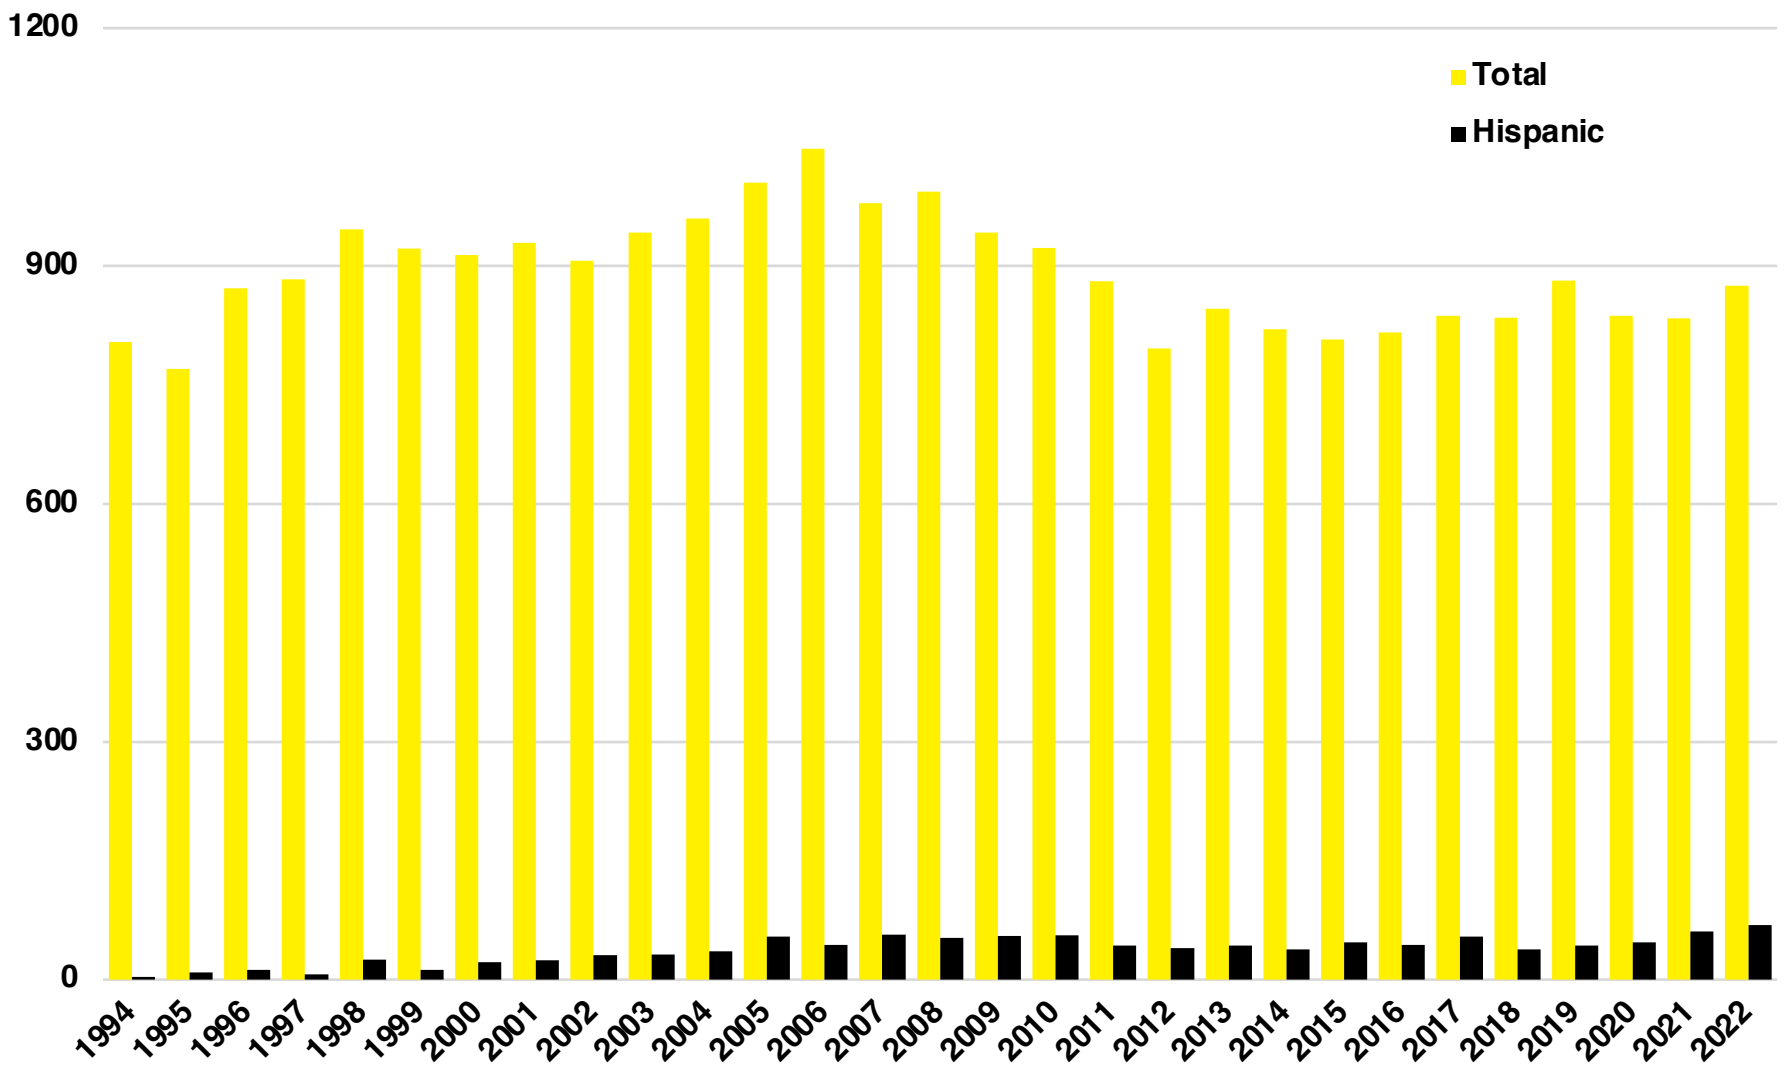

SPALDING COUNTY

TOTAL VS HISPANIC BIRTHS

Source: GA Dept of Human Resources