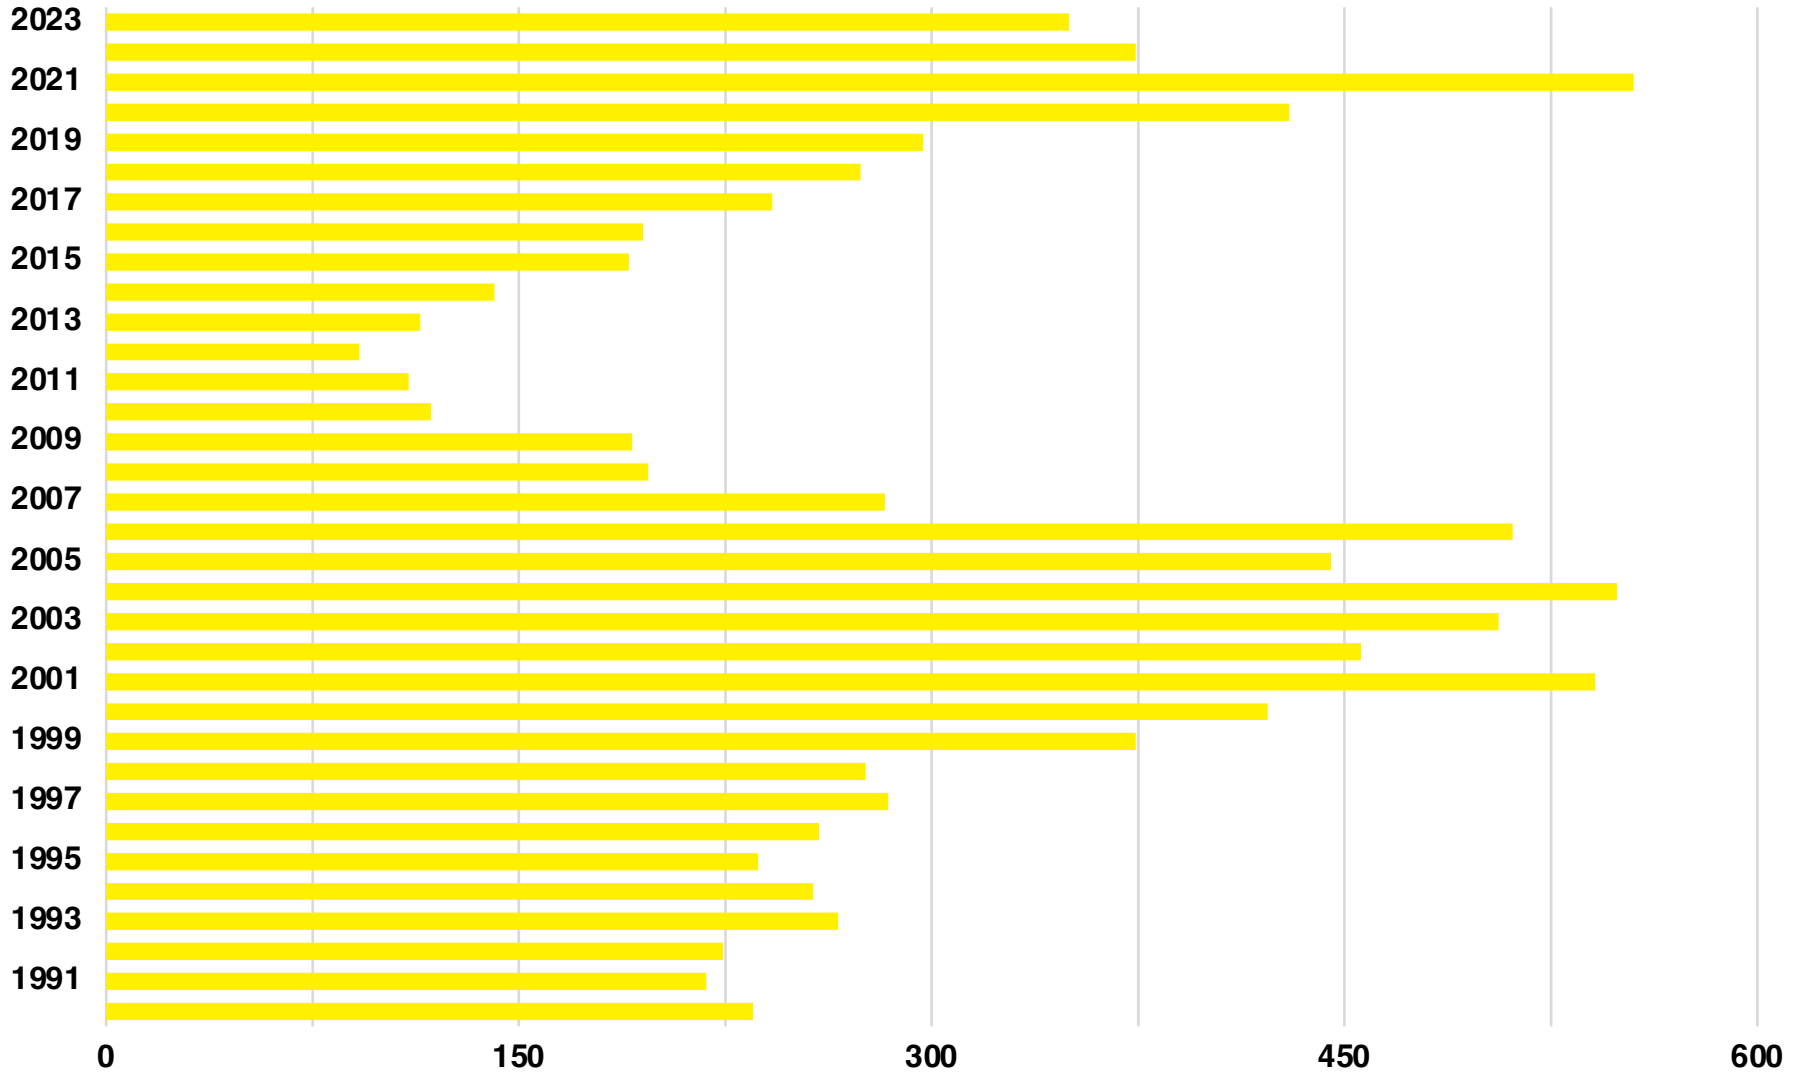

SPALDING COUNTY

SINGLE FAMILY BUILDING PERMITS