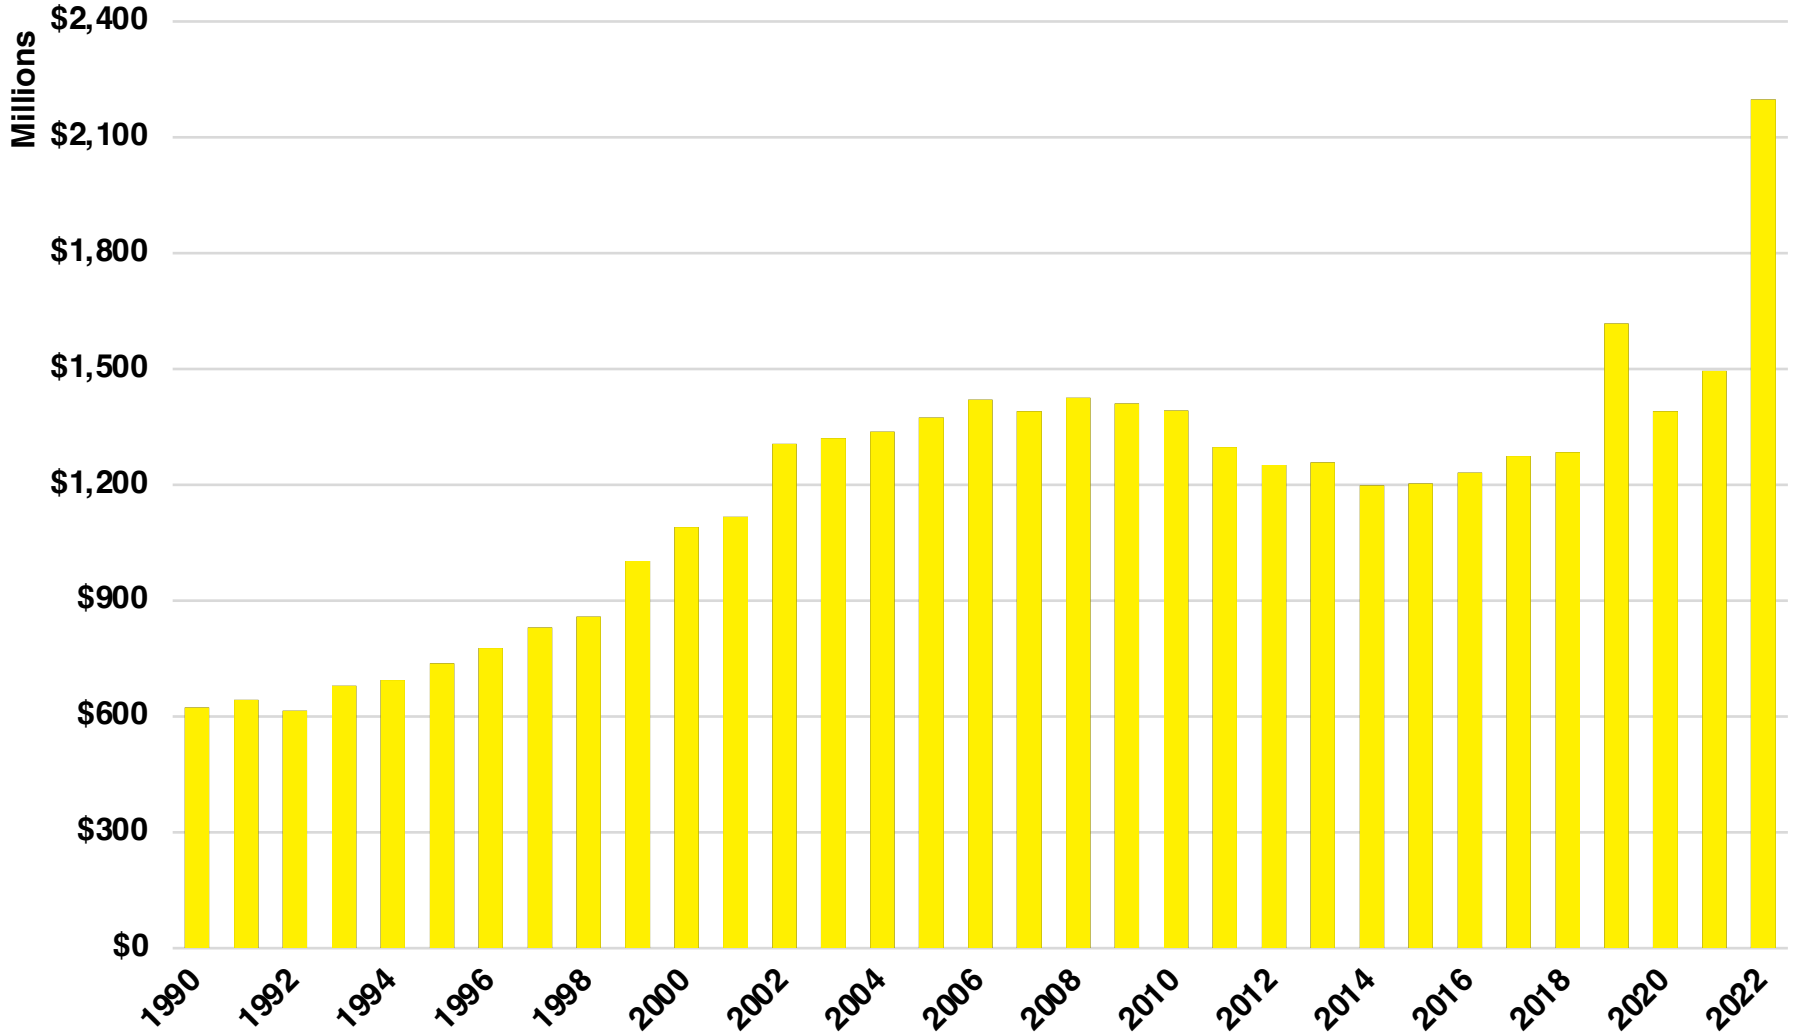

SPALDING COUNTY

TAX DIGEST 40% ASSESSED VALUE

Source: GA Dept of Revenue Consolidated Tax Digest