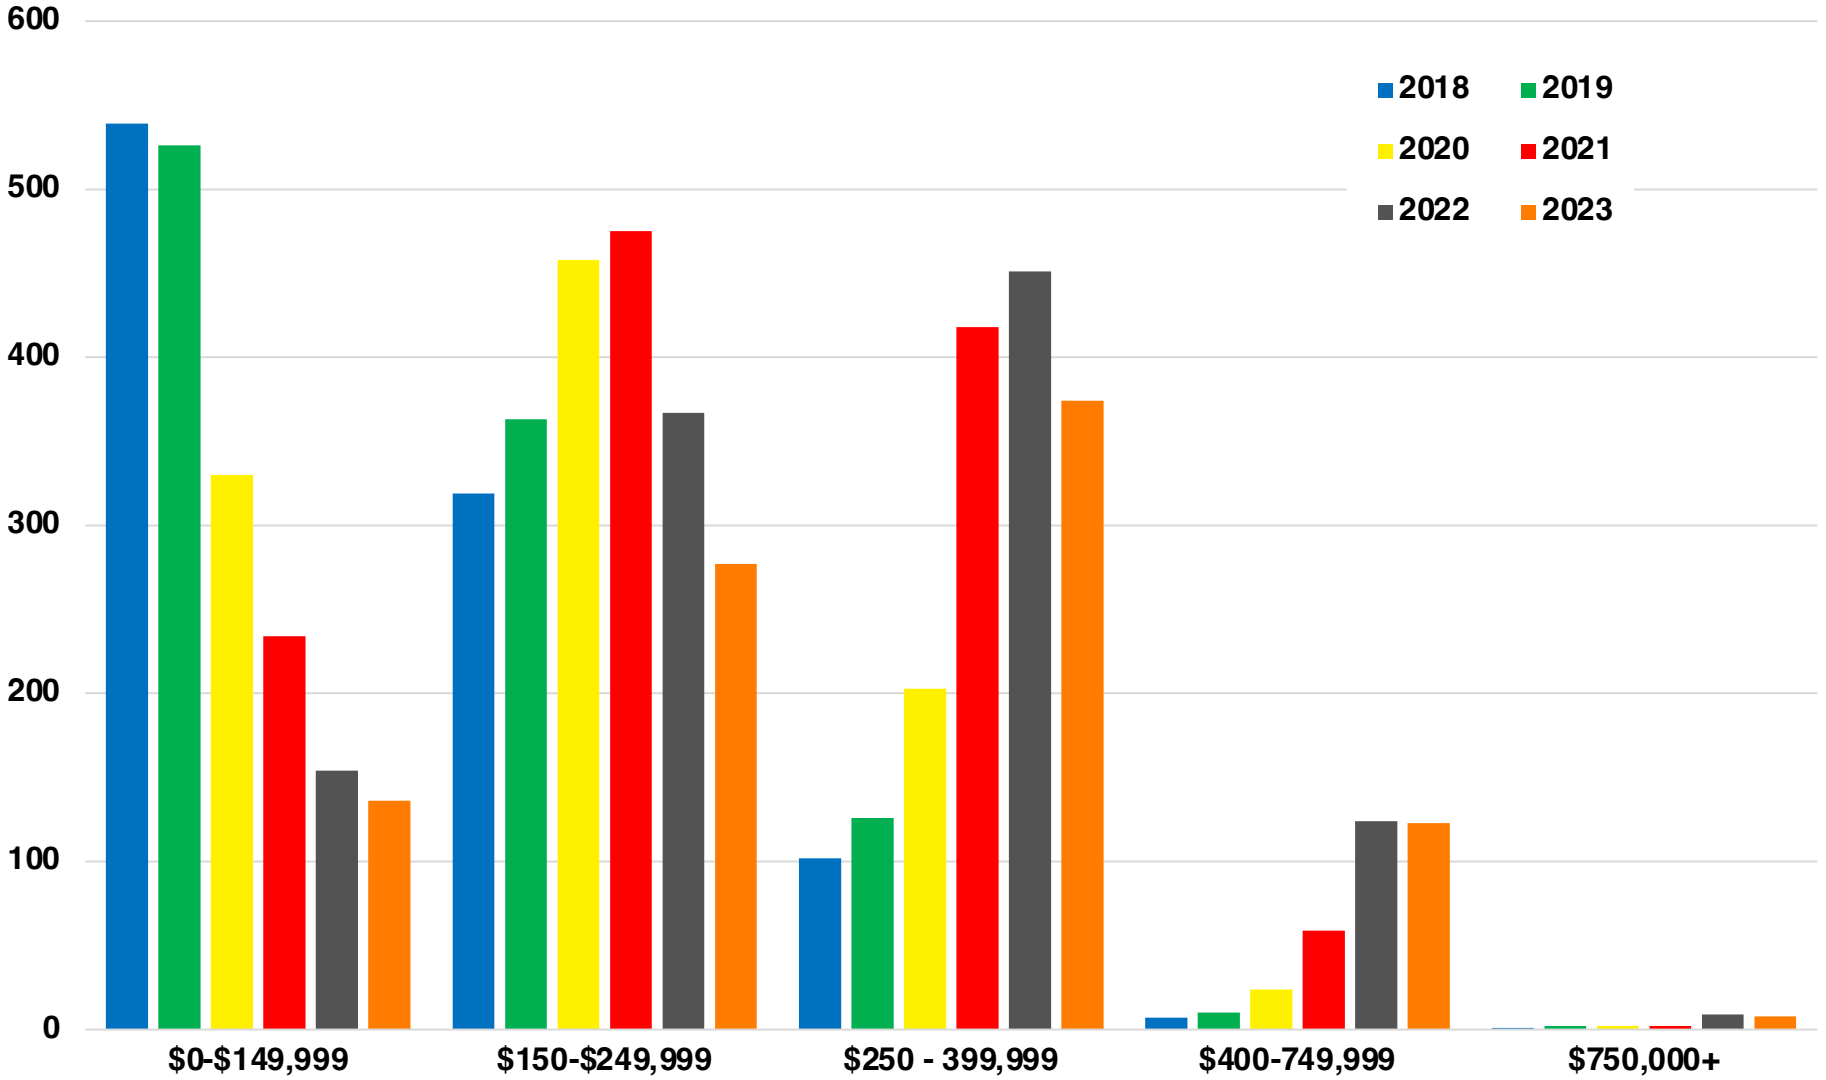

SPALDING COUNTY

SINGLE FAMILY HOME SALES