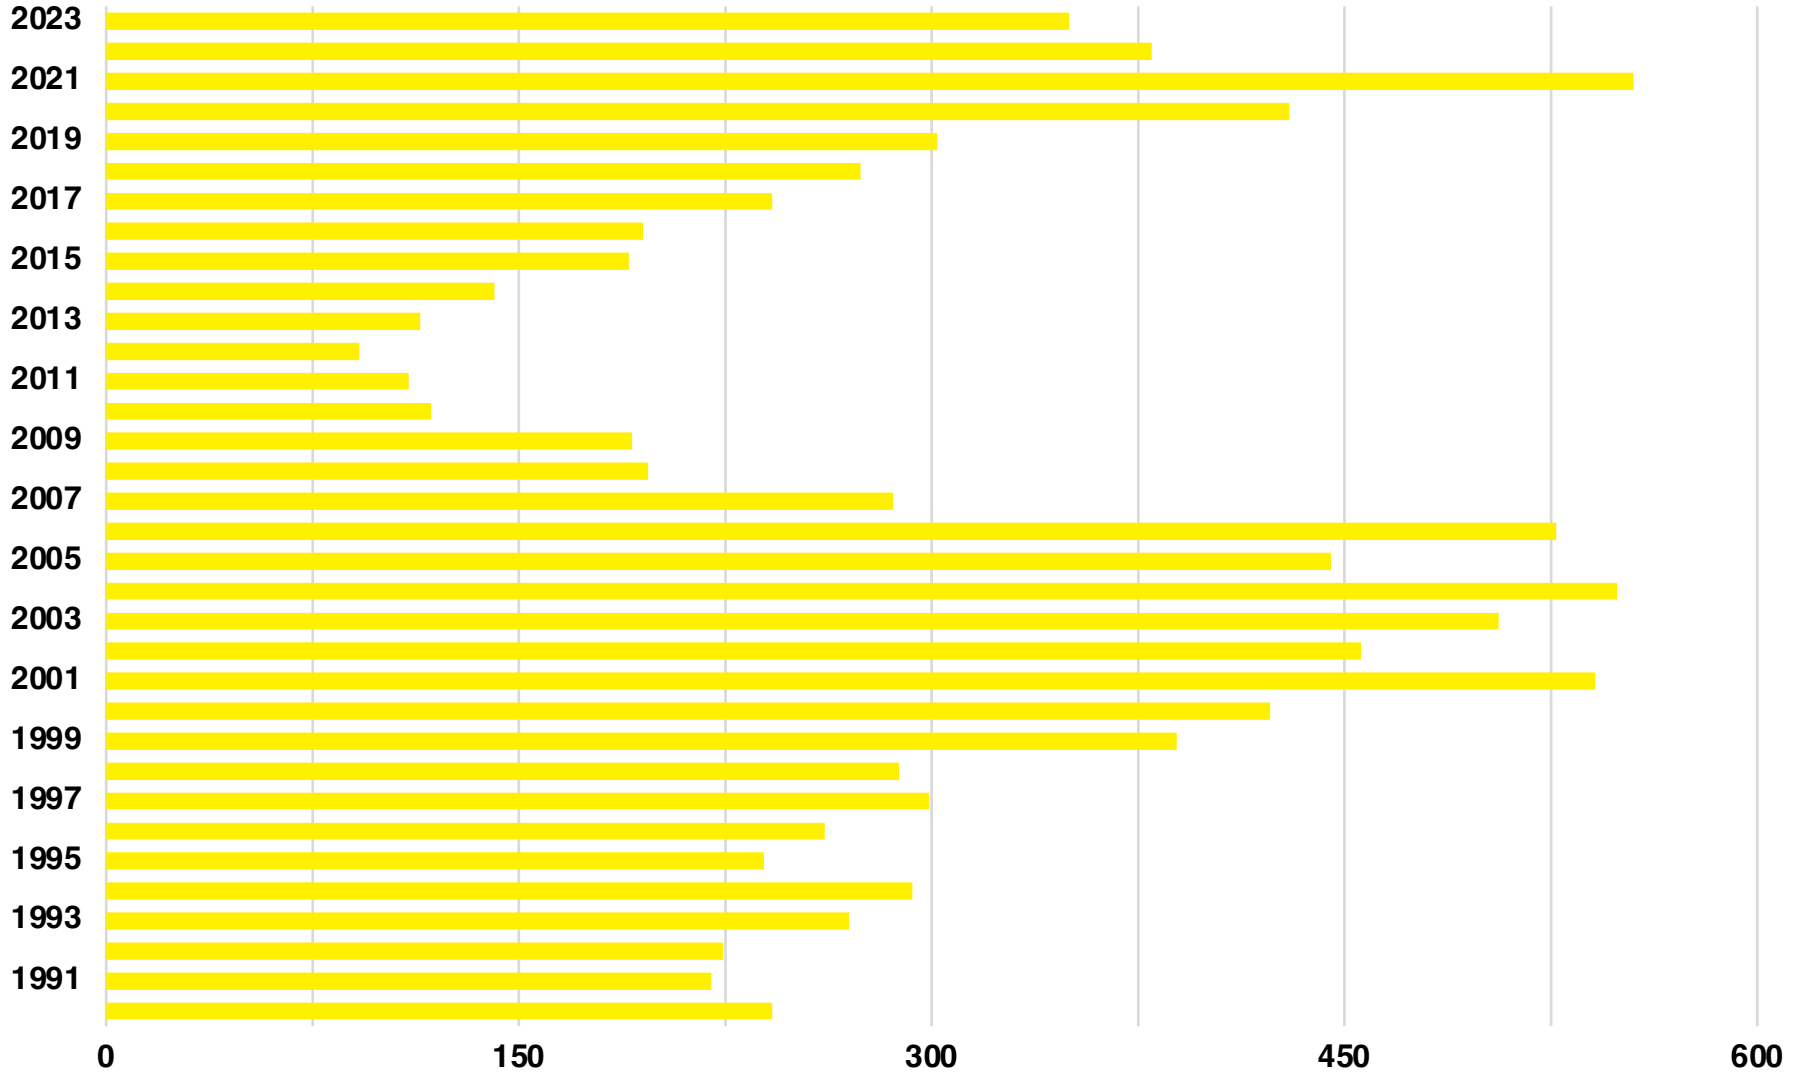

SPALDING COUNTY

SINGLE FAMILY BUILDING PERMITS

SPALDING COUNTY

MULTI FAMILY BUILDING PERMITS

SPALDING COUNTY

TOTAL BUILDING PERMITS

SPALDING COUNTY

ZONED ACREAGE