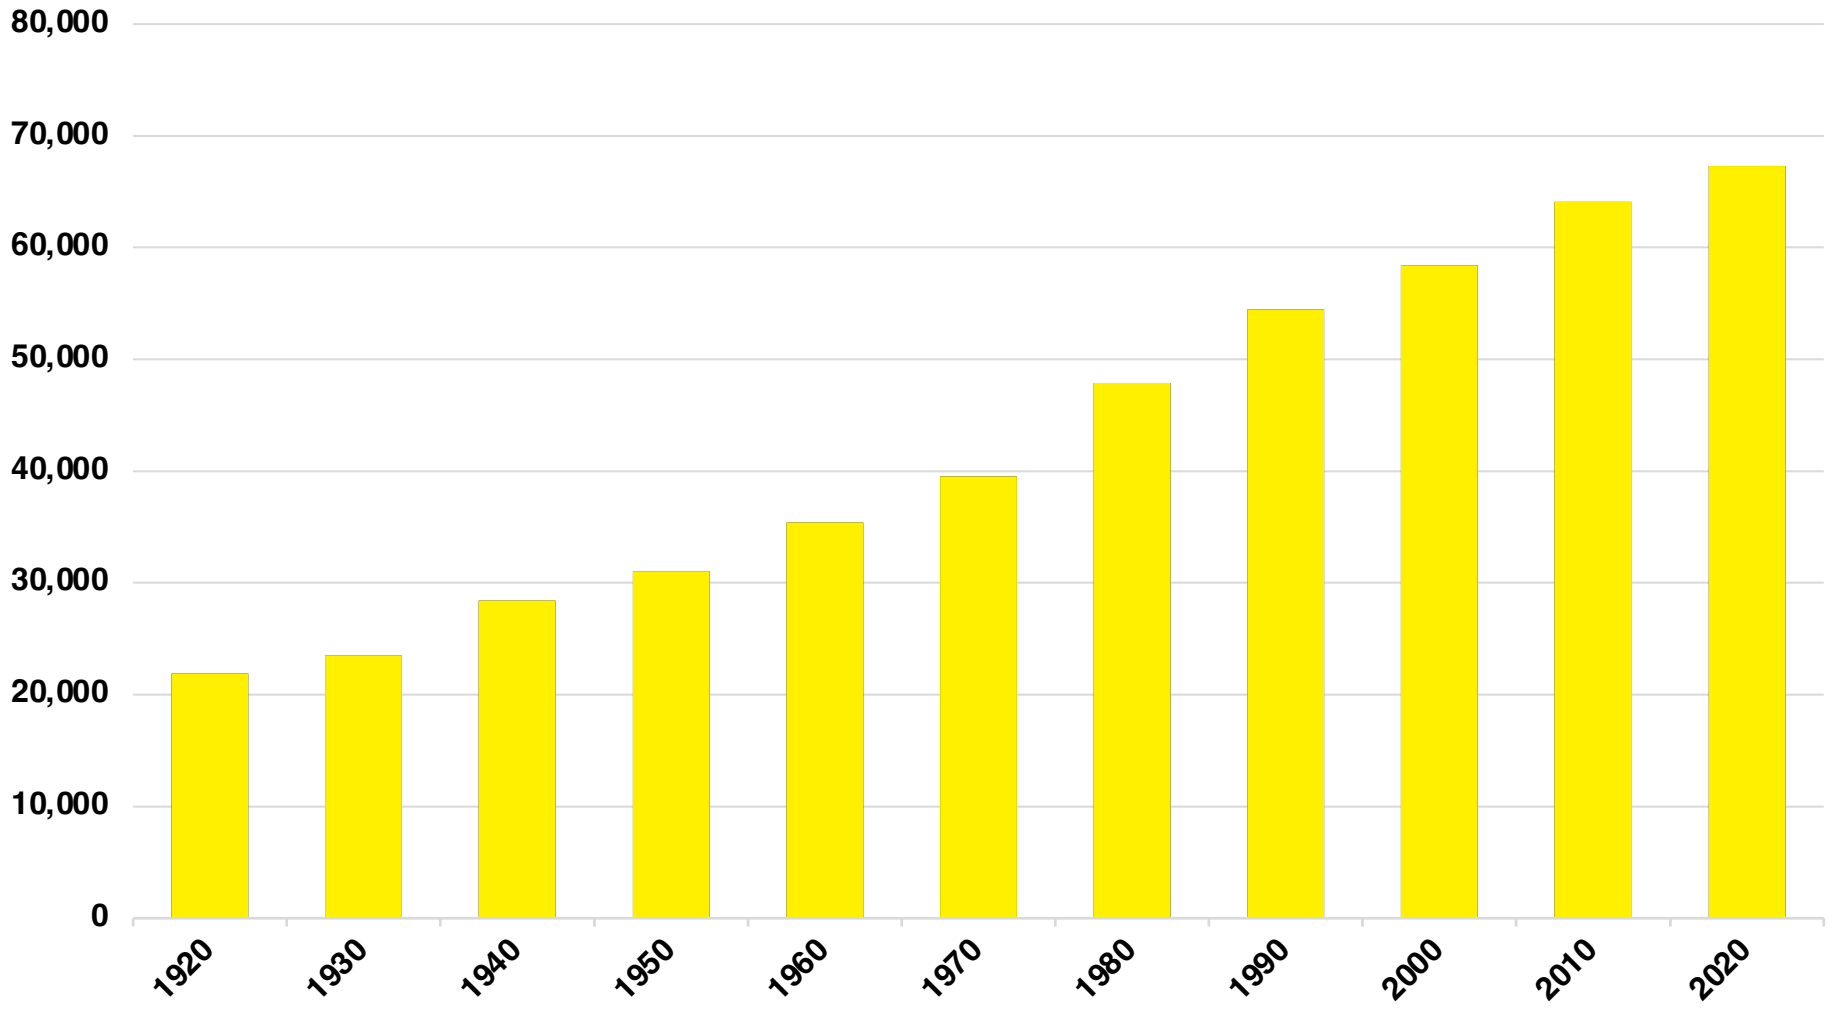

NORTON NATIVE INTELLIGENCE | WWW.NORTONINTELLIGENCE.COM
434 GREEN STREET | GAINESVILLE, GA 30501 | (770) 532-0022

SPALDING

SPALDING COUNTY

EMPLOYMENT SNAPSHOT

- 29,138 RESIDENTS CURRENTLY EMPLOYED.
- 2022 UNEMPLOYMENT RATE: 3.3%
- NOV 2023 UNEMPLOYMENT RATE: 3.5%

Employment Trends

Unemployment Rate Trends

SPALDING COUNTY

HISTORICAL POPULATION

Source: US Census

SPALDING COUNTY

2022 POPULATION BY AGE

Source: GA Dept of Public Health