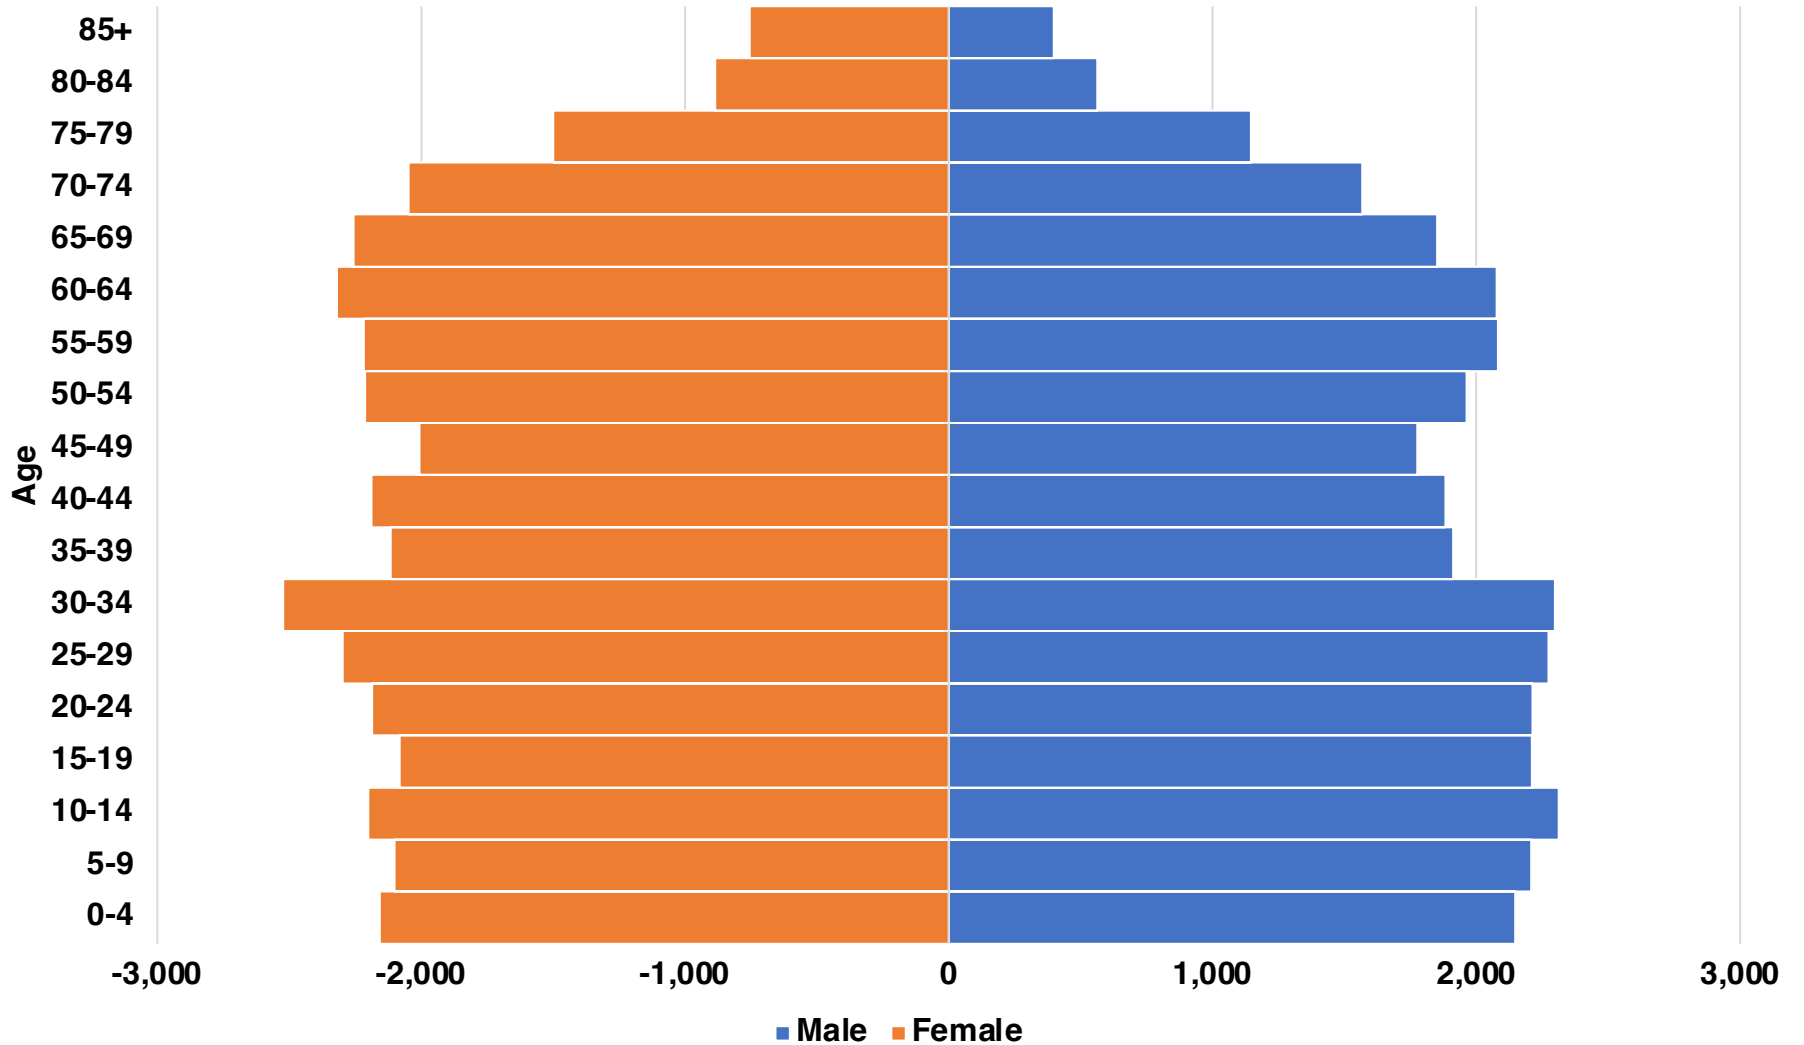

Employment Trends

Unemployment Rate Trends

SPALDING COUNTY

HISTORICAL POPULATION

Source: US Census

SPALDING COUNTY

2022 POPULATION BY AGE

Source: GA Dept of Public Health