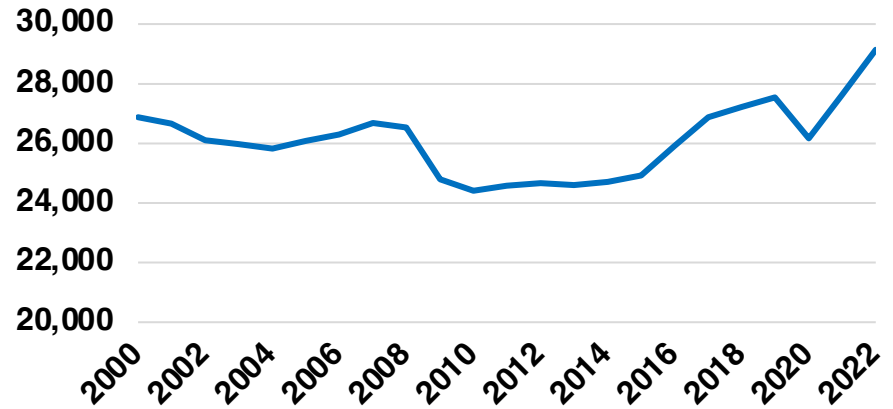

SPALDING COUNTY

EMPLOYMENT SNAPSHOT

- 29,138 RESIDENTS CURRENTLY EMPLOYED.
- 2022 UNEMPLOYMENT RATE: 3.3%
- NOV 2023 UNEMPLOYMENT RATE: 3.5%

Employment Trends