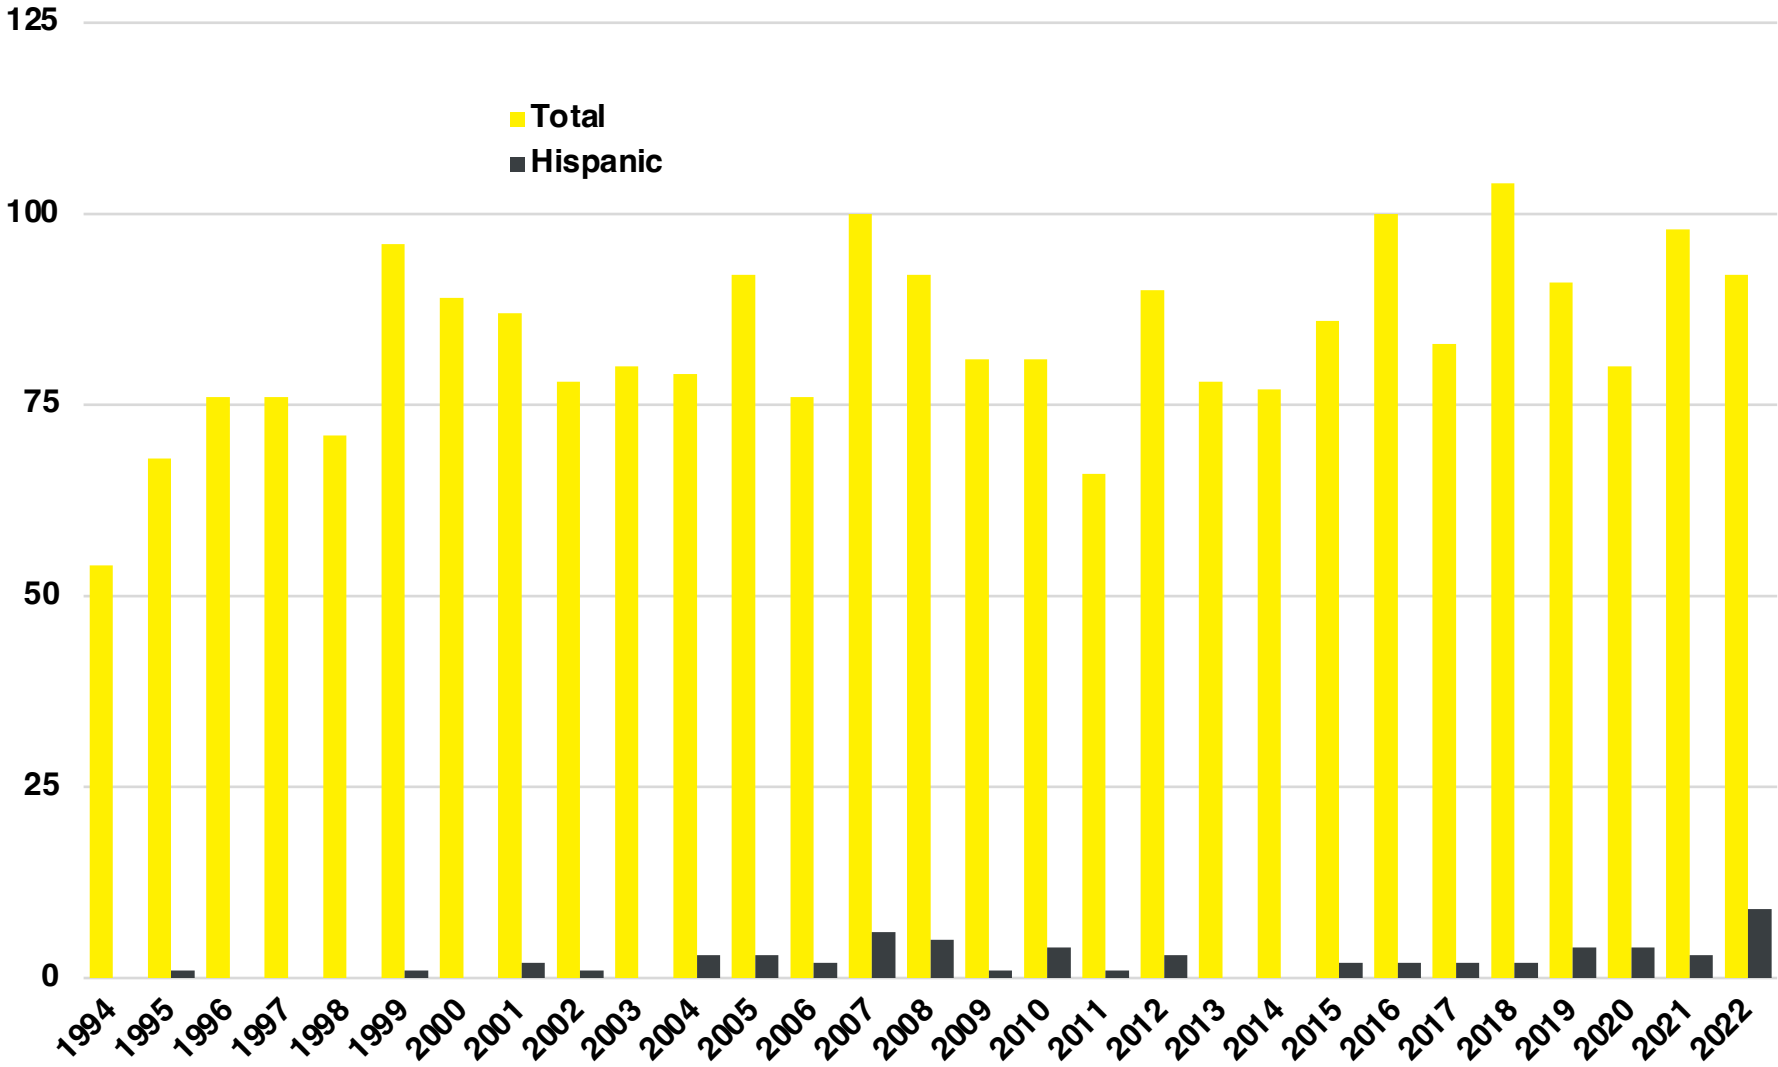

TOWNS COUNTY

TOTAL VS HISPANIC BIRTHS

Source: GA Dept of Human Resources