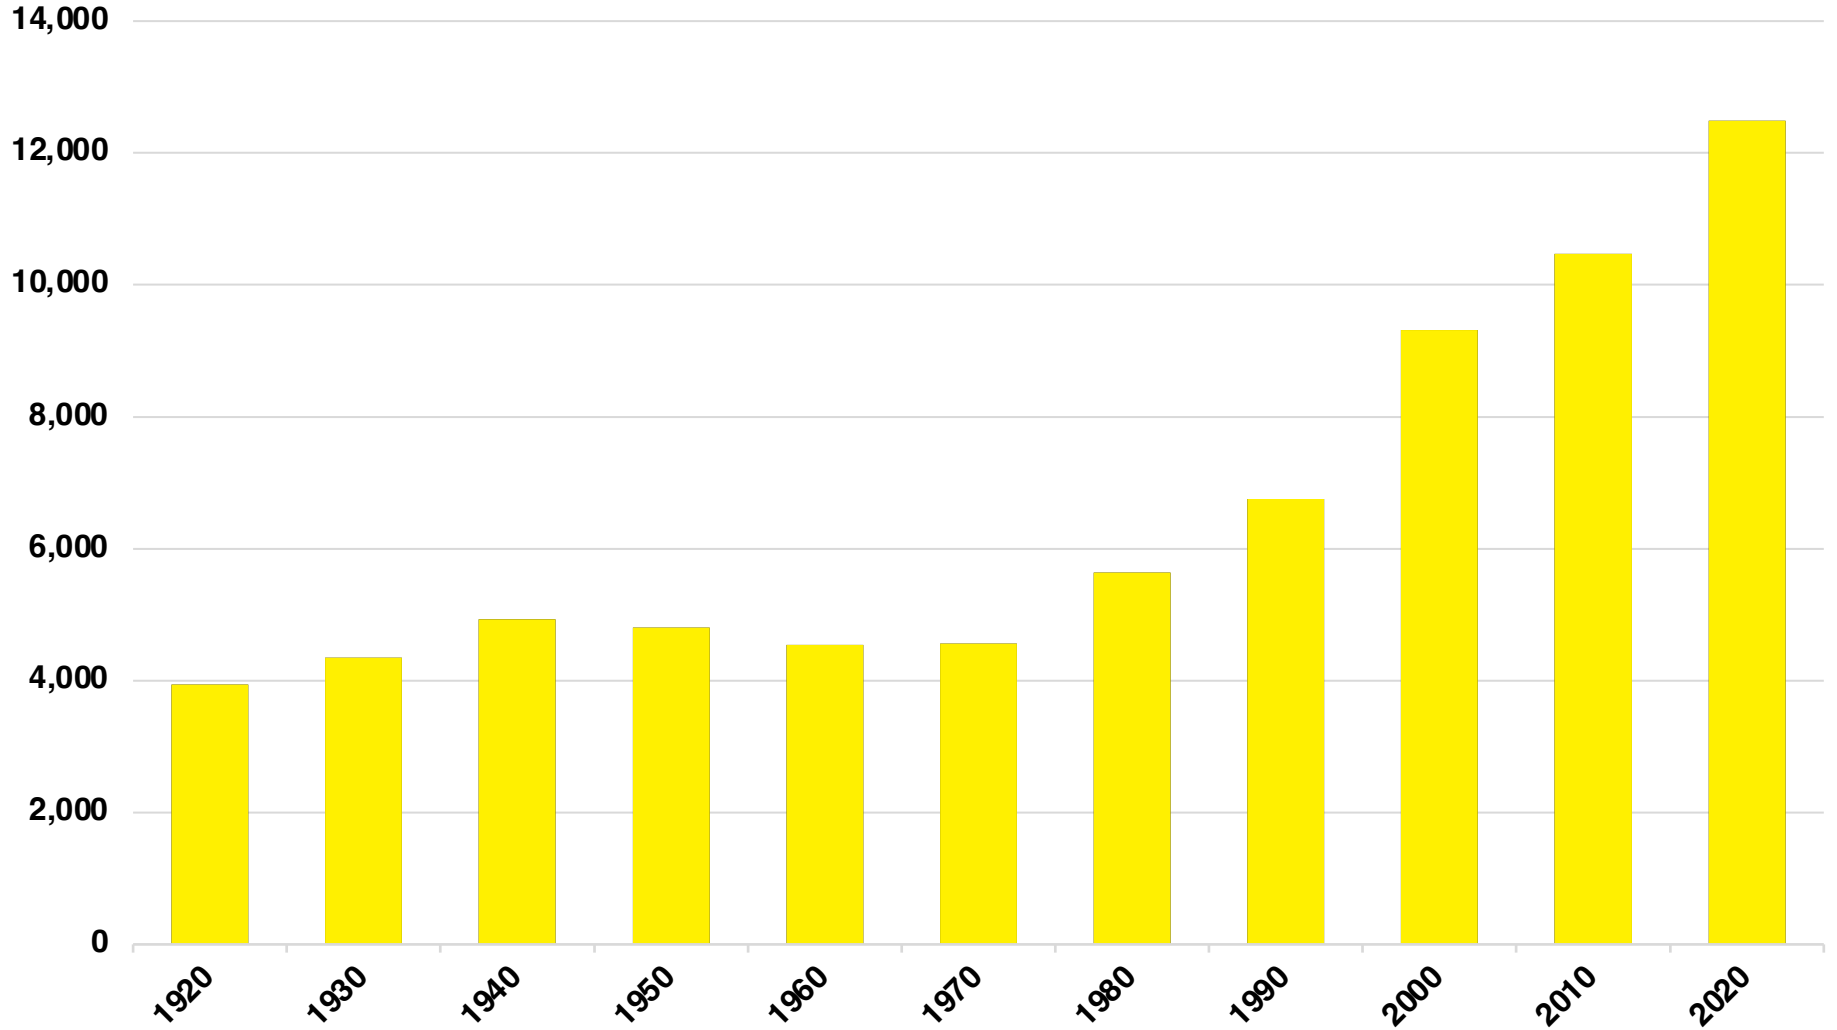

NORTON NATIVE INTELLIGENCE | WWW.NORTONINTELLIGENCE.COM
434 GREEN STREET | GAINESVILLE, GA 30501 | (770) 532-0022

TOWNS

TOWNS COUNTY

EMPLOYMENT SNAPSHOT

- 4,222 RESIDENTS CURRENTLY EMPLOYED.
- 2022 UNEMPLOYMENT RATE: 4.1%
- NOV 2023 UNEMPLOYMENT RATE: 3.3%

Employment Trends

Industry Mix

Unemployment Rate Trends

TOWNS COUNTY

HISTORICAL POPULATION

Source: US Census

TOWNS COUNTY

2022 POPULATION BY AGE