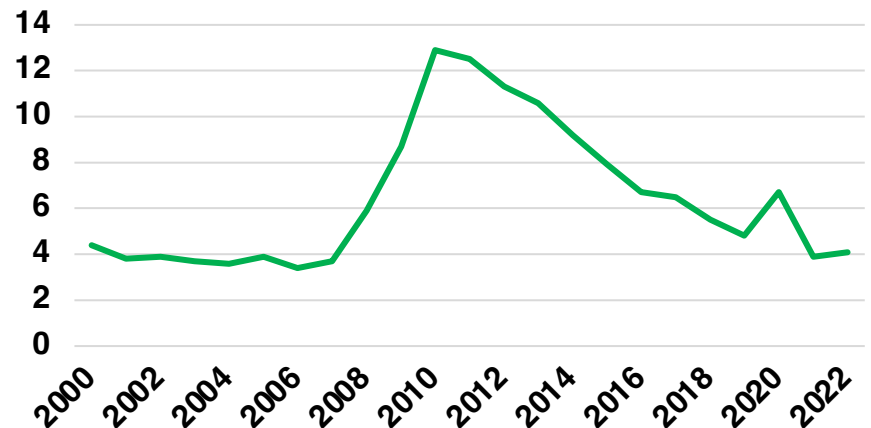

Unemployment Rate Trends