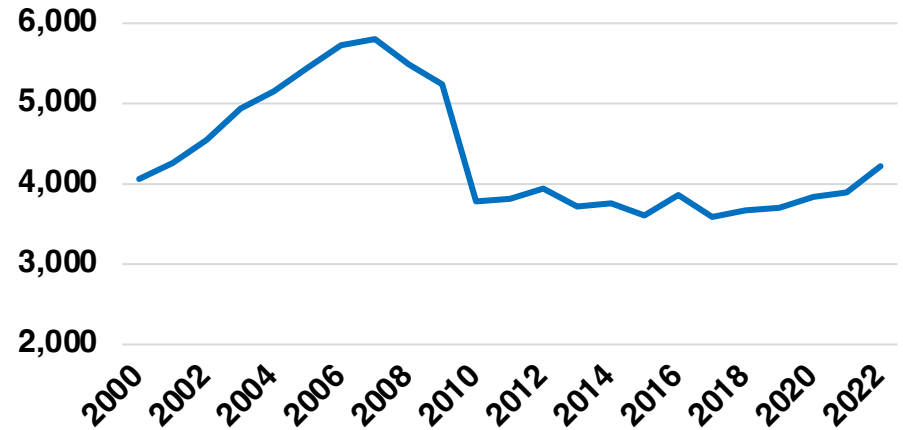

TOWNS COUNTY

EMPLOYMENT SNAPSHOT

- 4,222 RESIDENTS CURRENTLY EMPLOYED.
- 2022 UNEMPLOYMENT RATE: 4.1%
- NOV 2023 UNEMPLOYMENT RATE: 3.3%

Employment Trends