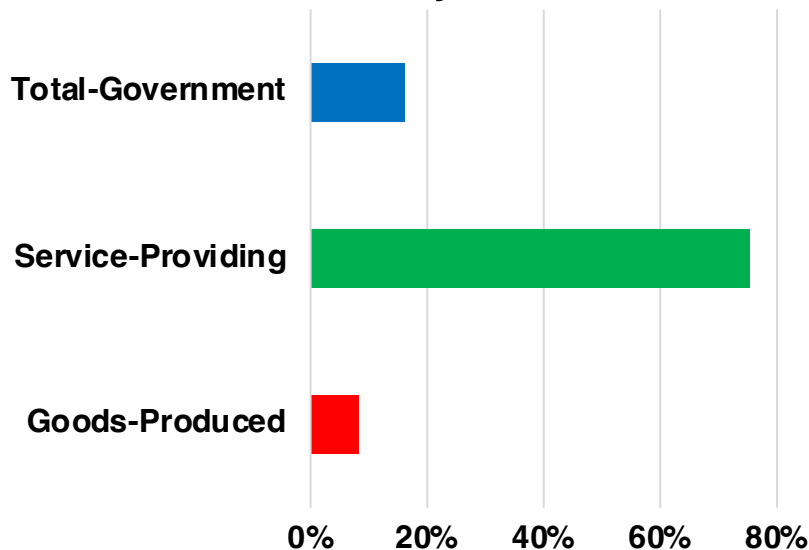

Industry Mix