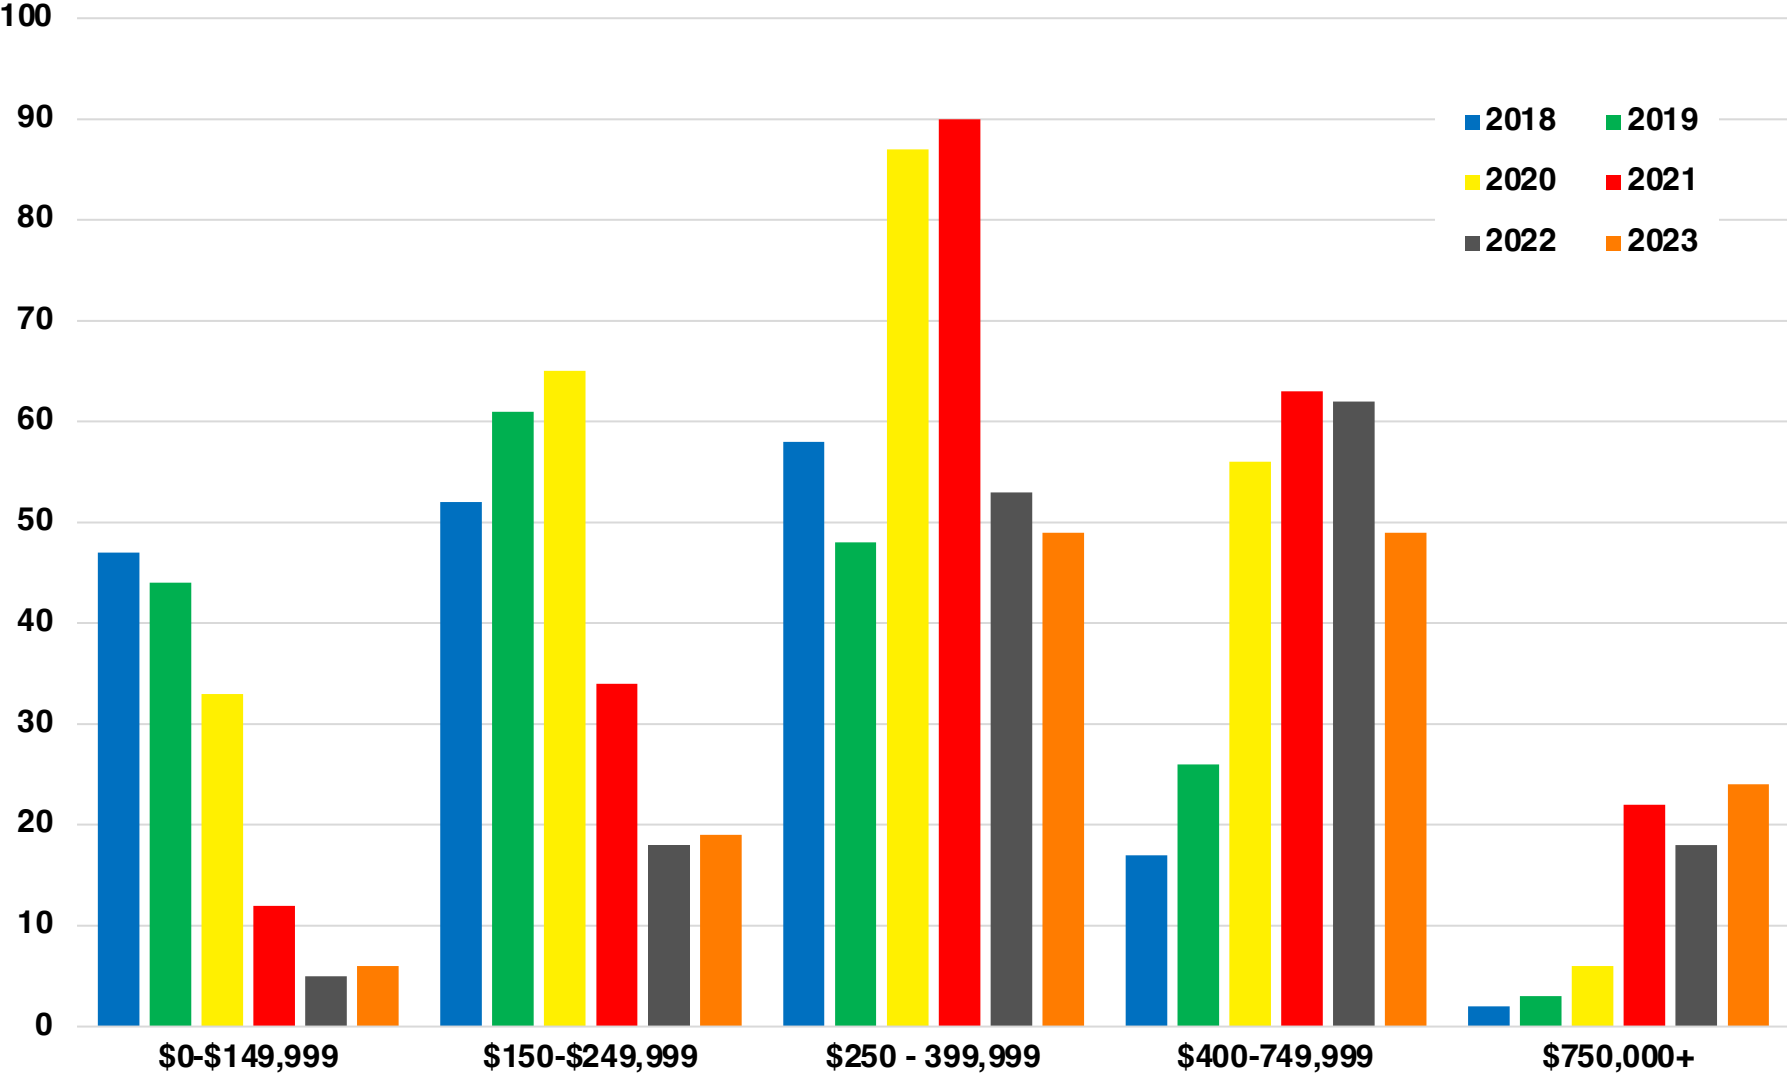

TOWNS COUNTY

SINGLE FAMILY HOME SALES