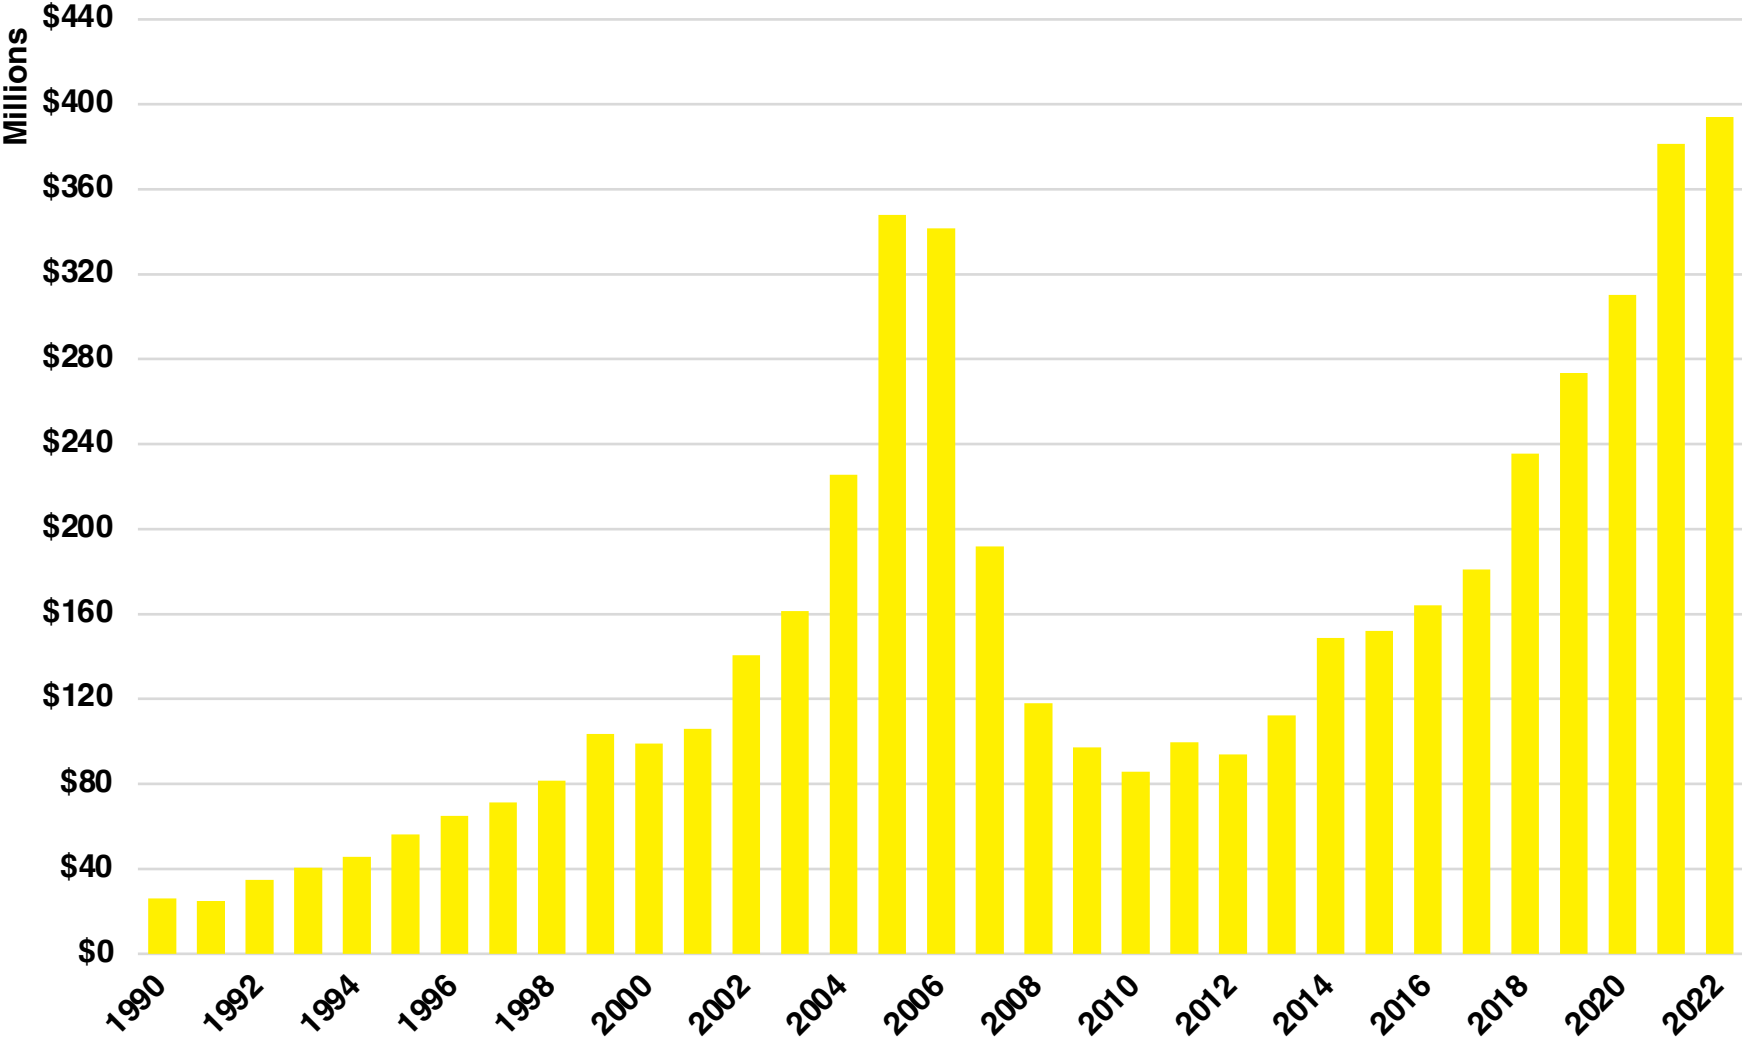

UNION COUNTY

REAL ESTATE SALES

Source: Beasley Report