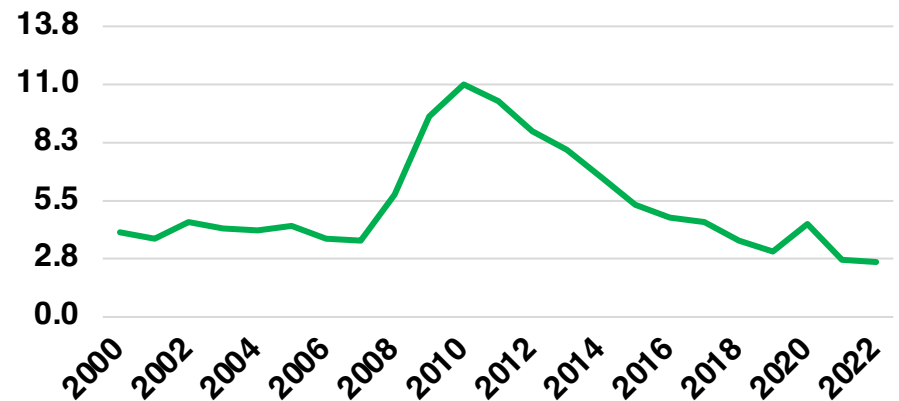

## EMPLOYMENT SNAPSHOT

- 11,765 RESIDENTS CURRENTLY EMPLOYED.
- 2022 UNEMPLOYMENT RATE: 2.6%
- NOV 2023 UNEMPLOYMENT RATE: 2.3%

**Employment Trends**

**Industry Mix**

**Unemployment Rate Trends**