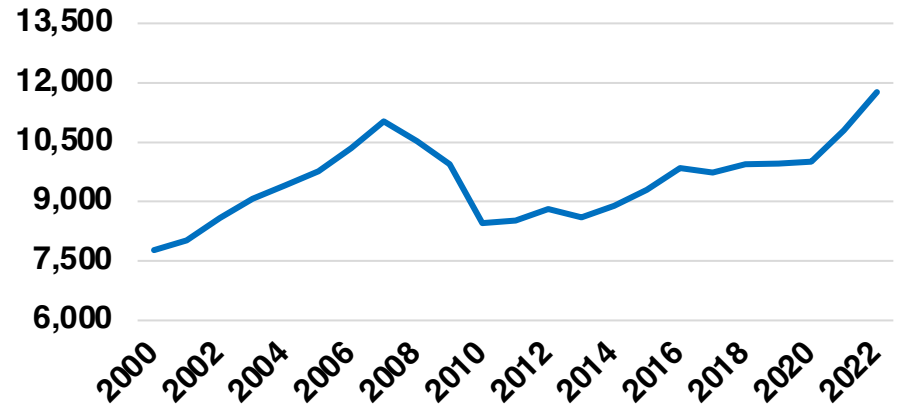

## EMPLOYMENT SNAPSHOT

- 11,765 RESIDENTS CURRENTLY EMPLOYED.
- 2022 UNEMPLOYMENT RATE: 2.6%
- NOV 2023 UNEMPLOYMENT RATE: 2.3%

**Employment Trends**

**Industry Mix**

**Unemployment Rate Trends**