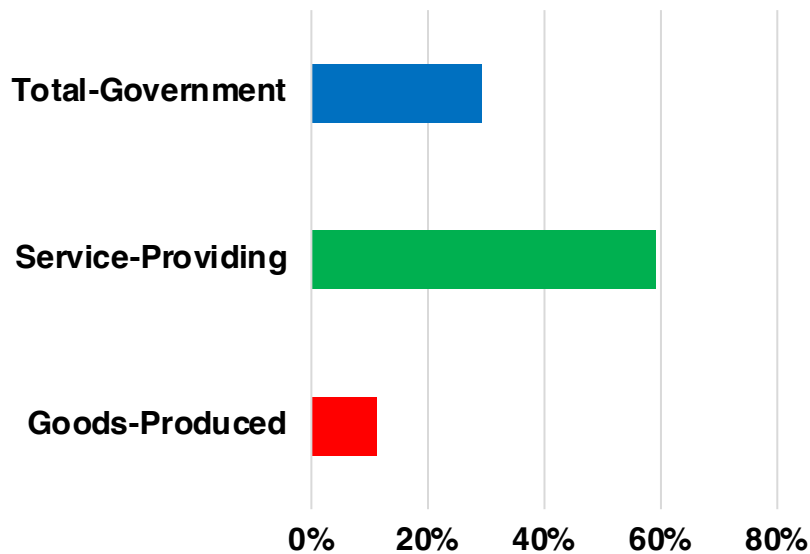

# UNION COUNTY

## EMPLOYMENT SNAPSHOT

- 11,765 RESIDENTS CURRENTLY EMPLOYED.
- 2022 UNEMPLOYMENT RATE: 2.6%
- NOV 2023 UNEMPLOYMENT RATE: 2.3%

**Employment Trends**

**Industry Mix**

**Unemployment Rate Trends**