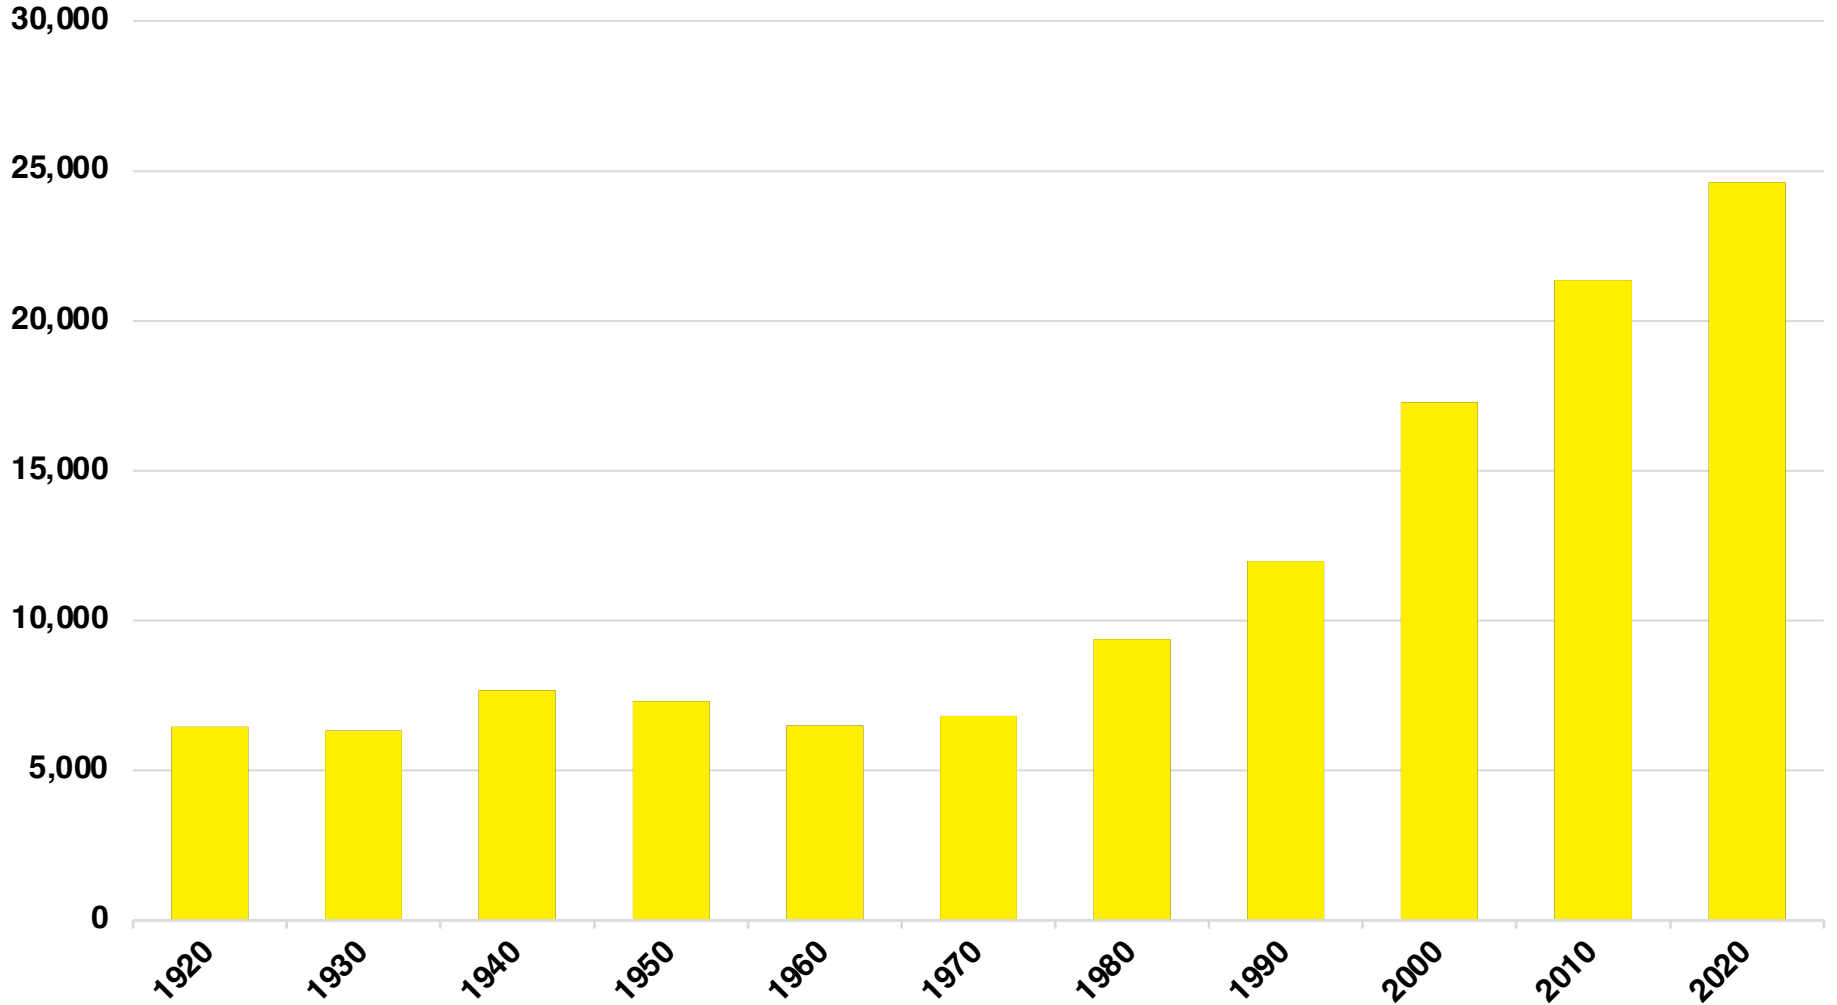

## EMPLOYMENT SNAPSHOT

- 11,765 RESIDENTS CURRENTLY EMPLOYED.
- 2022 UNEMPLOYMENT RATE: 2.6%
- NOV 2023 UNEMPLOYMENT RATE: 2.3%

**Employment Trends**

**Industry Mix**

**Unemployment Rate Trends**

## HISTORICAL POPULATION

Source: US Census