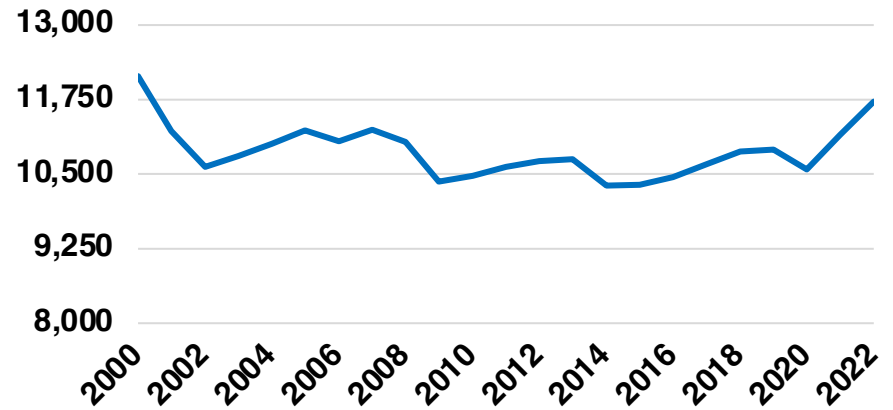

UPSON COUNTY

EMPLOYMENT SNAPSHOT

- 11,715 RESIDENTS CURRENTLY EMPLOYED.
- 2022 UNEMPLOYMENT RATE: 3.2%
- NOV 2023 UNEMPLOYMENT RATE: 3.3%

Employment Trends