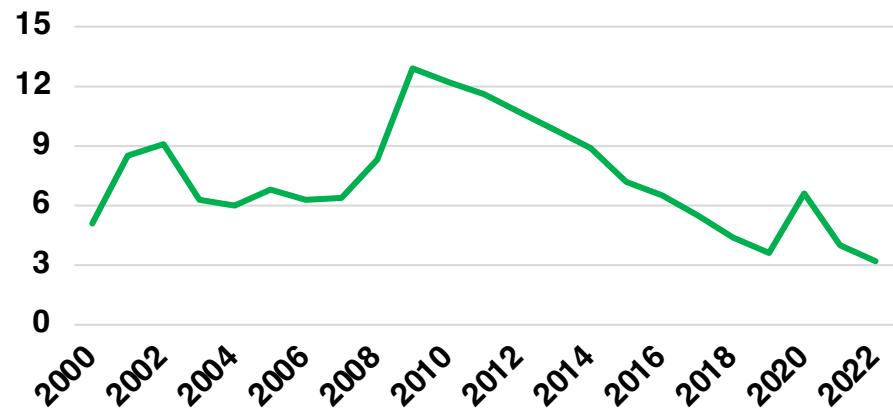

Unemployment Rate Trends