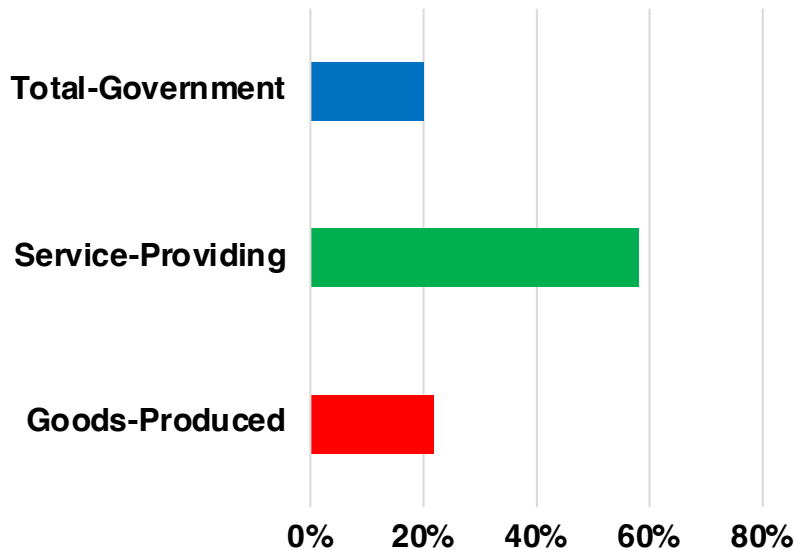

Industry Mix