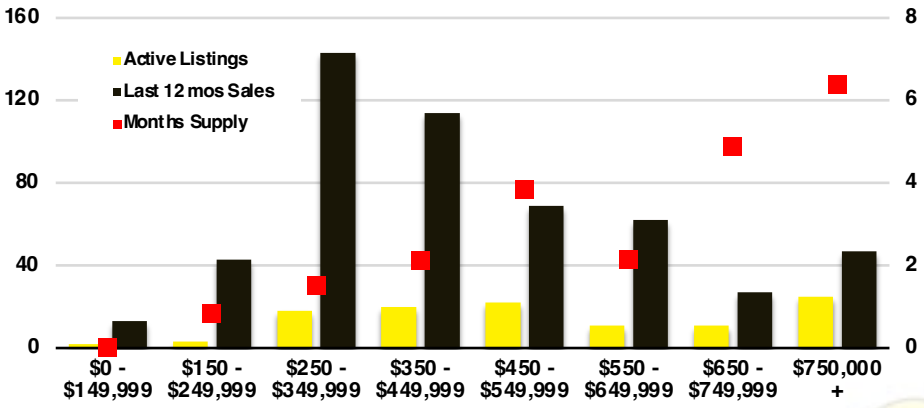

PICKENS COUNTY QUICK N'DICATORS