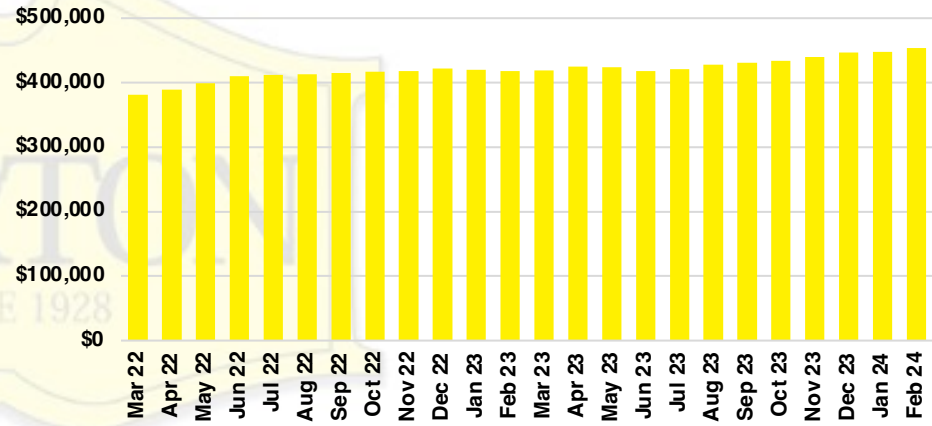

PICKENS COUNTY 12 MONTH AVERAGE SALES PRICE