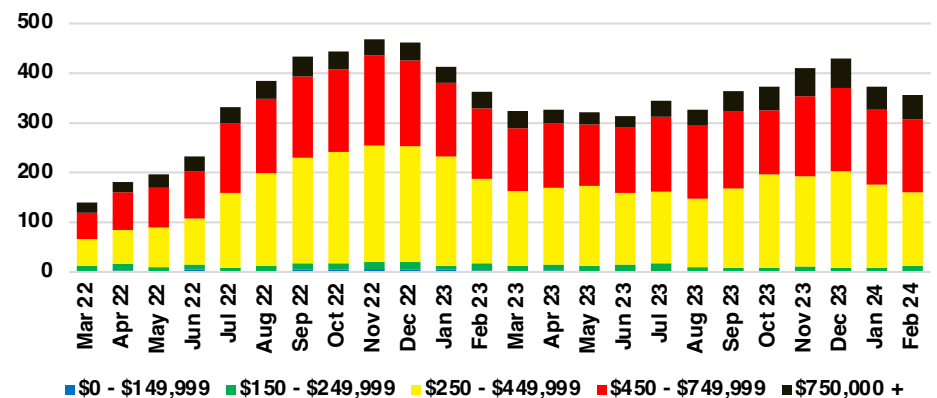

WALTON COUNTY INVENTORY BY PRICE POINT