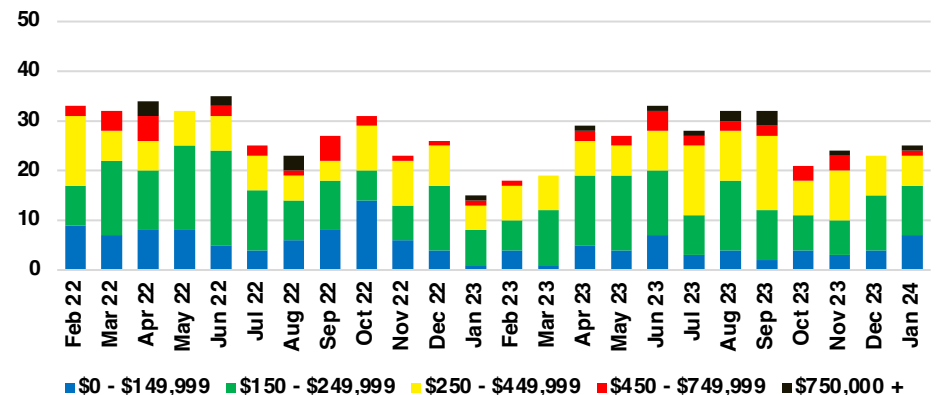

STEPHENS COUNTY SALES BY PRICE POINT