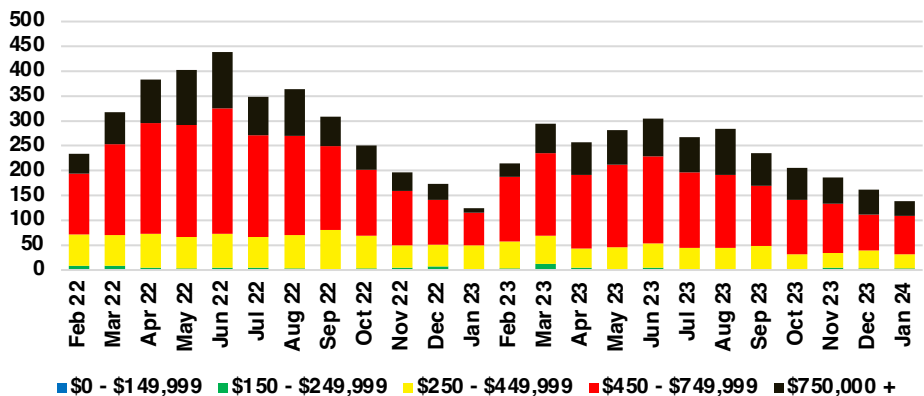

FORSYTH COUNTY SALES BY PRICE POINT