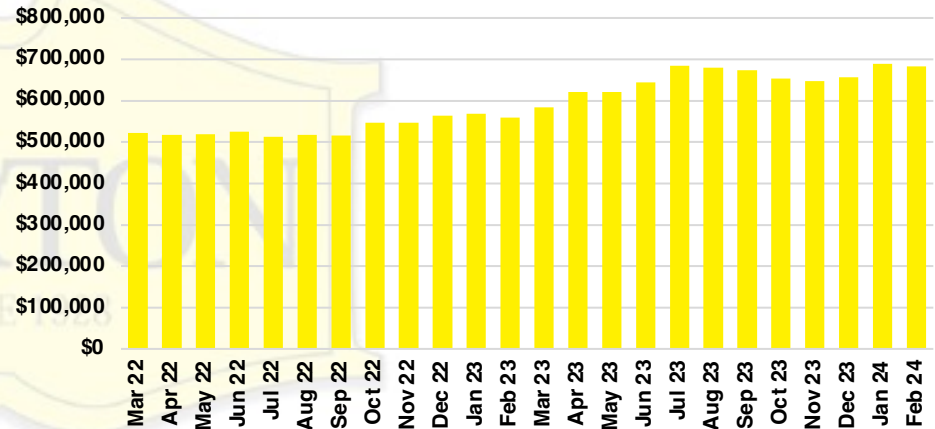

RABUN COUNTY 12 MONTH AVERAGE SALES PRICE