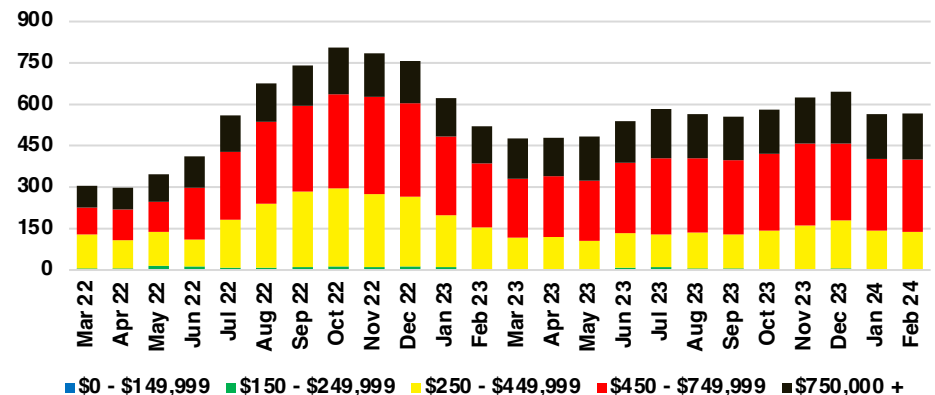

CHEROKEE COUNTY INVENTORY BY PRICE POINT