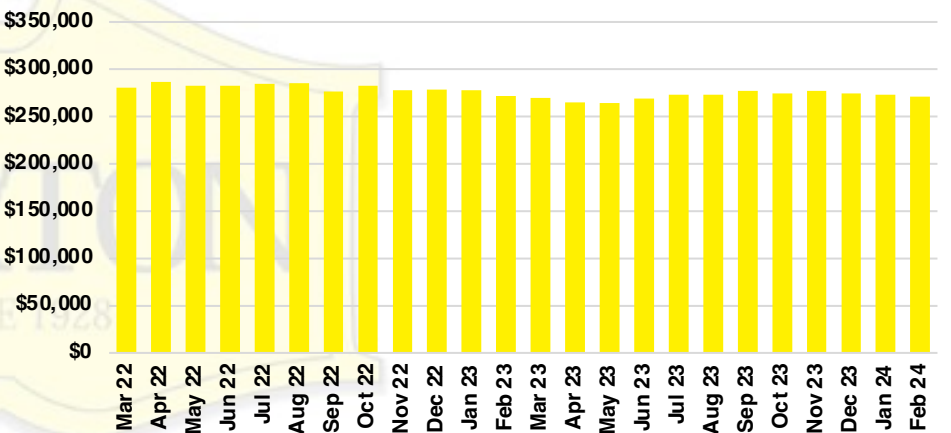

FRANKLIN COUNTY 12 MONTH AVERAGE SALES PRICE