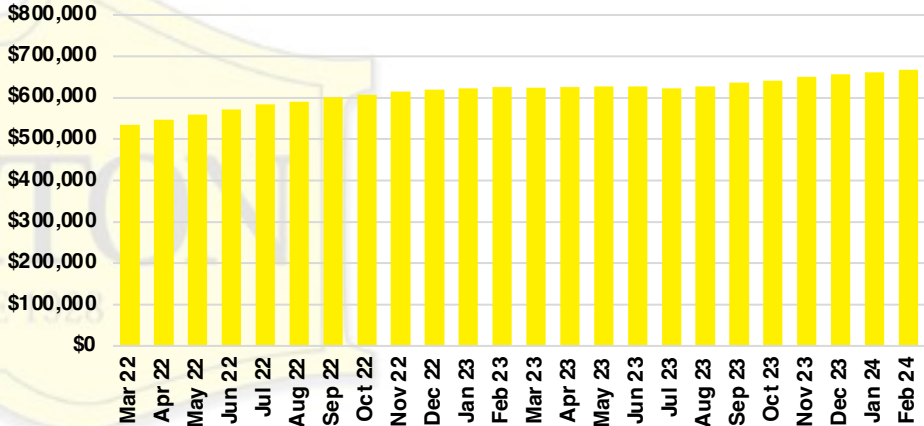

FORSYTH COUNTY 12 MONTH AVERAGE SALES PRICE