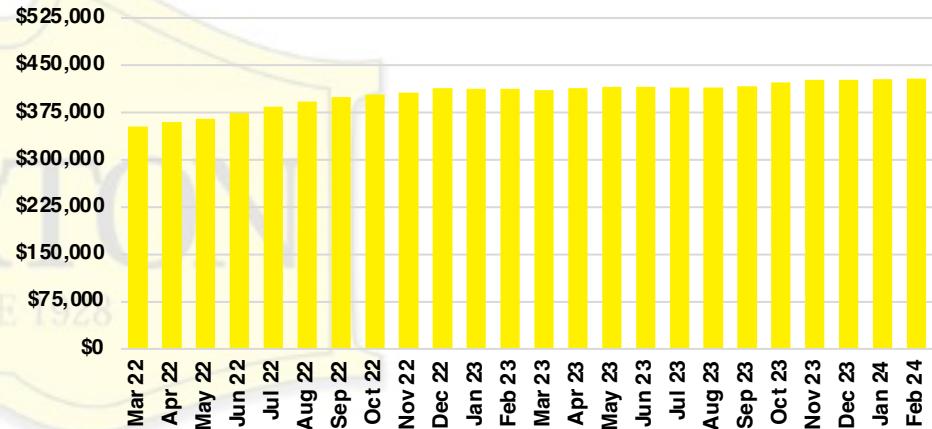

JACKSON COUNTY 12 MONTH AVERAGE SALES PRICE