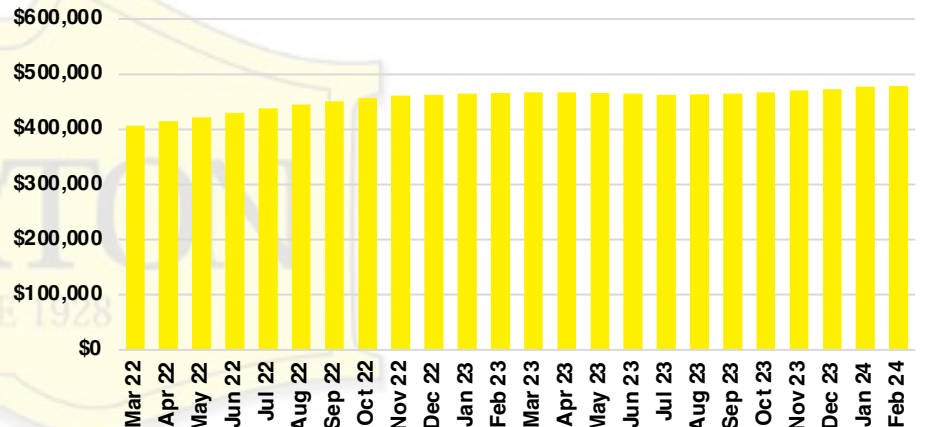

GWINNETT COUNTY 12 MONTH AVERAGE SALES PRICE