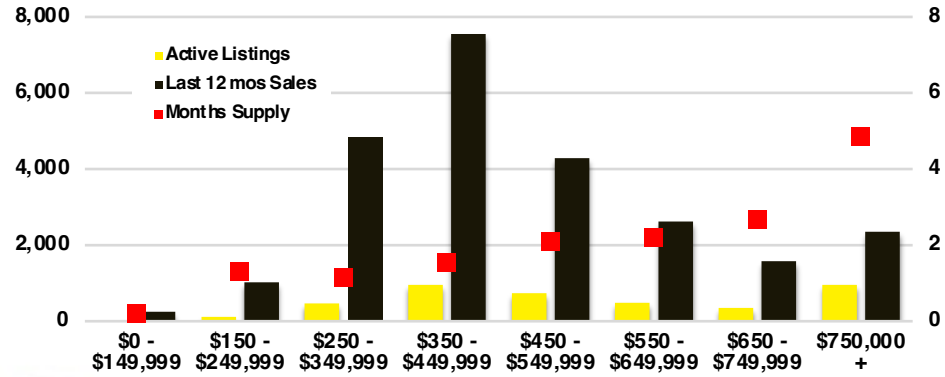

DEEP DIVE

NORTH GEORGIA QUICK N' DICATORS