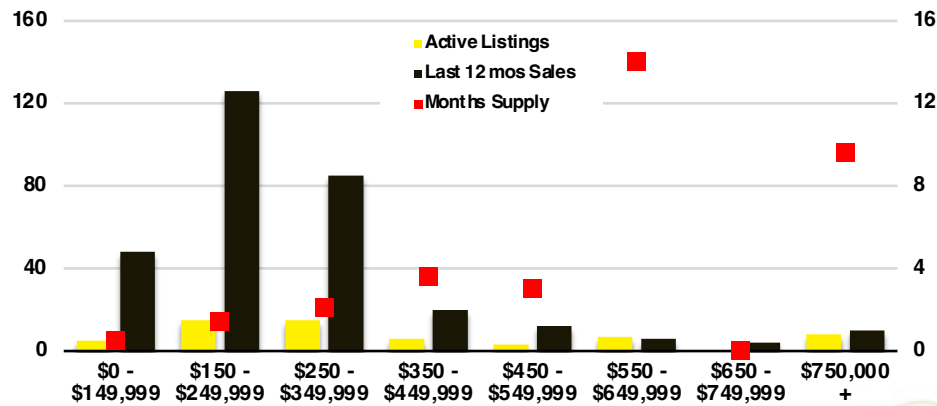

STEPHENS COUNTY QUICK N'DICATORS