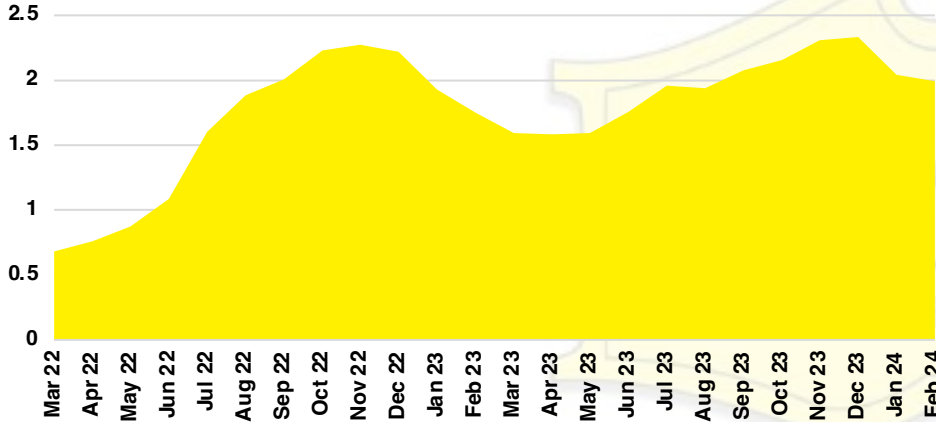

NORTH GEORGIA INVENTORY MONTHS OF SUPPLY