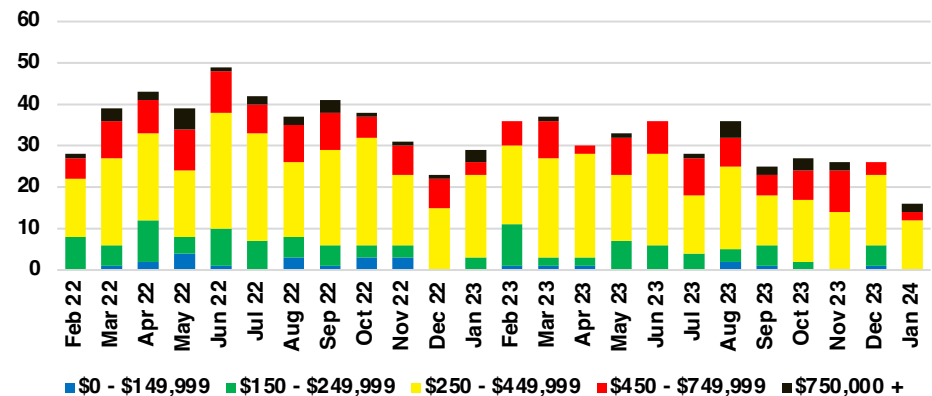

LUMPKIN COUNTY SALES BY PRICE POINT