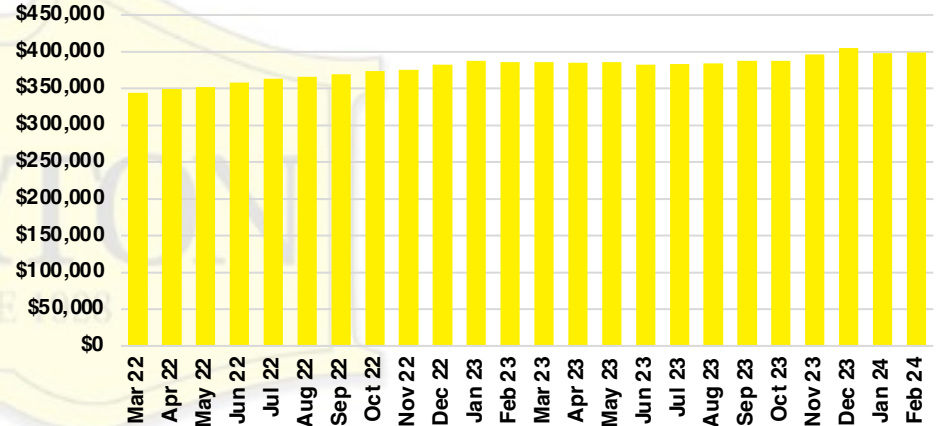

LUMPKIN COUNTY 12 MONTH AVERAGE SALES PRICE