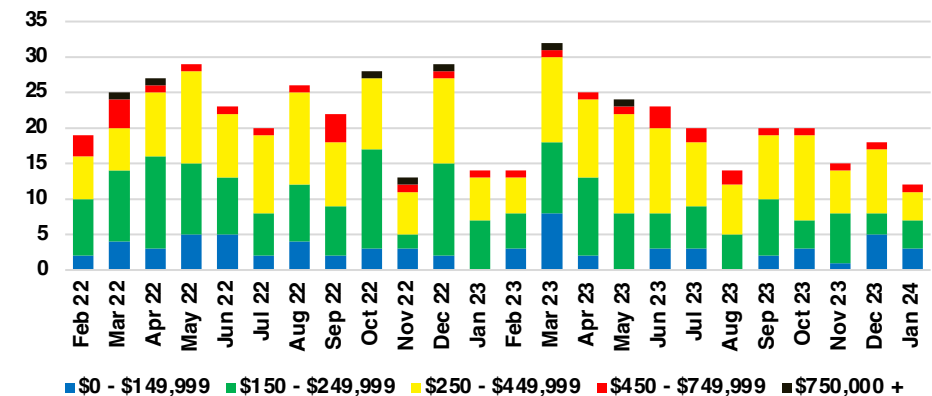

FRANKLIN COUNTY SALES BY PRICE POINT