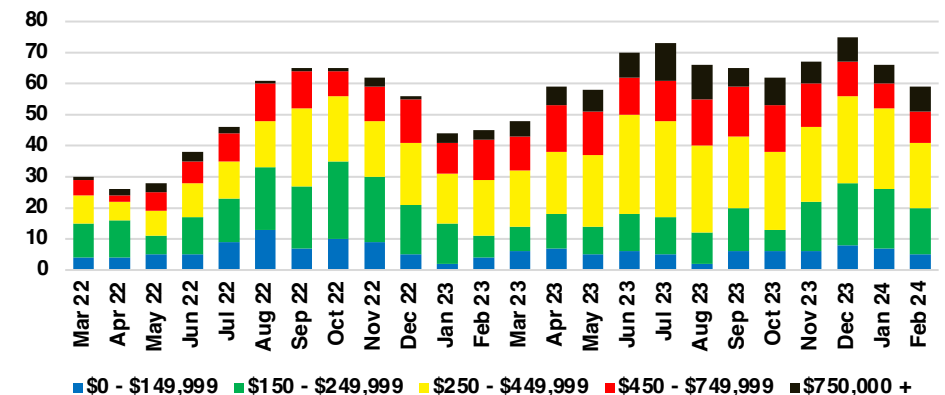

STEPHENS COUNTY INVENTORY BY PRICE POINT