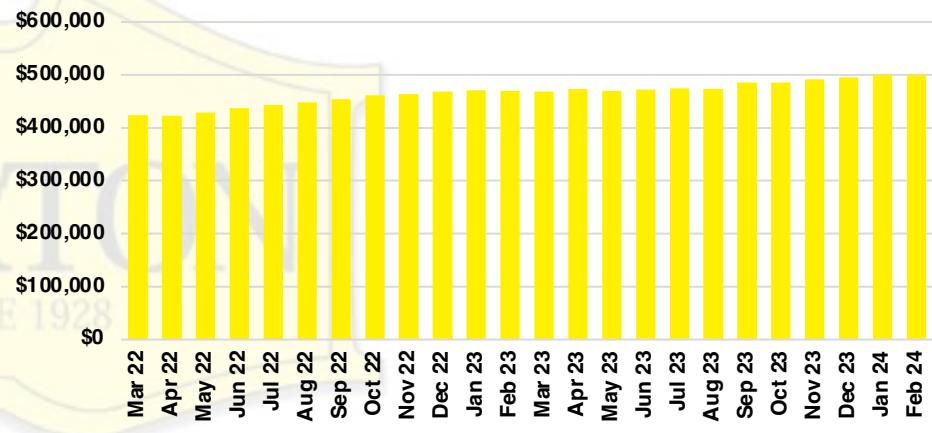

HALL COUNTY 12 MONTH AVERAGE SALES PRICE