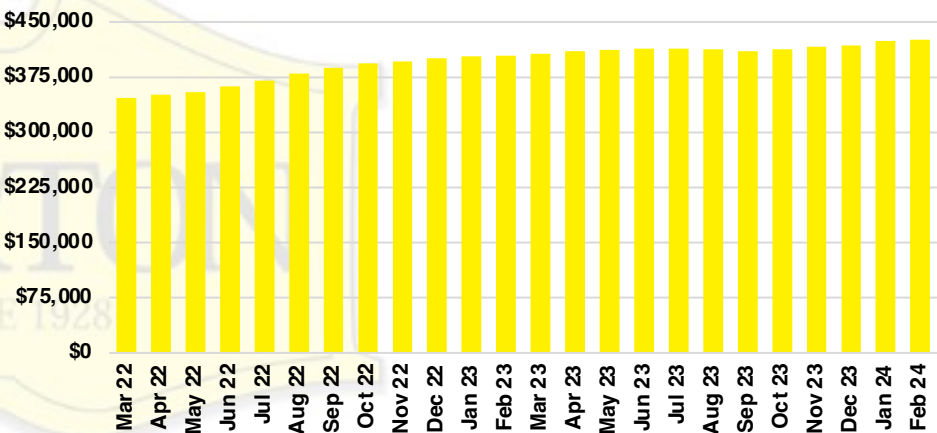

WALTON COUNTY 12 MONTH AVERAGE SALES PRICE