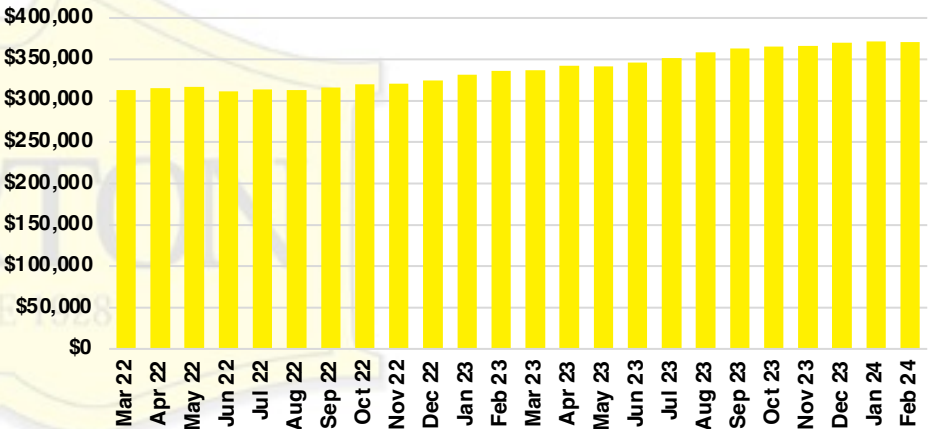

HABERSHAM COUNTY 12 MONTH AVERAGE SALES PRICE