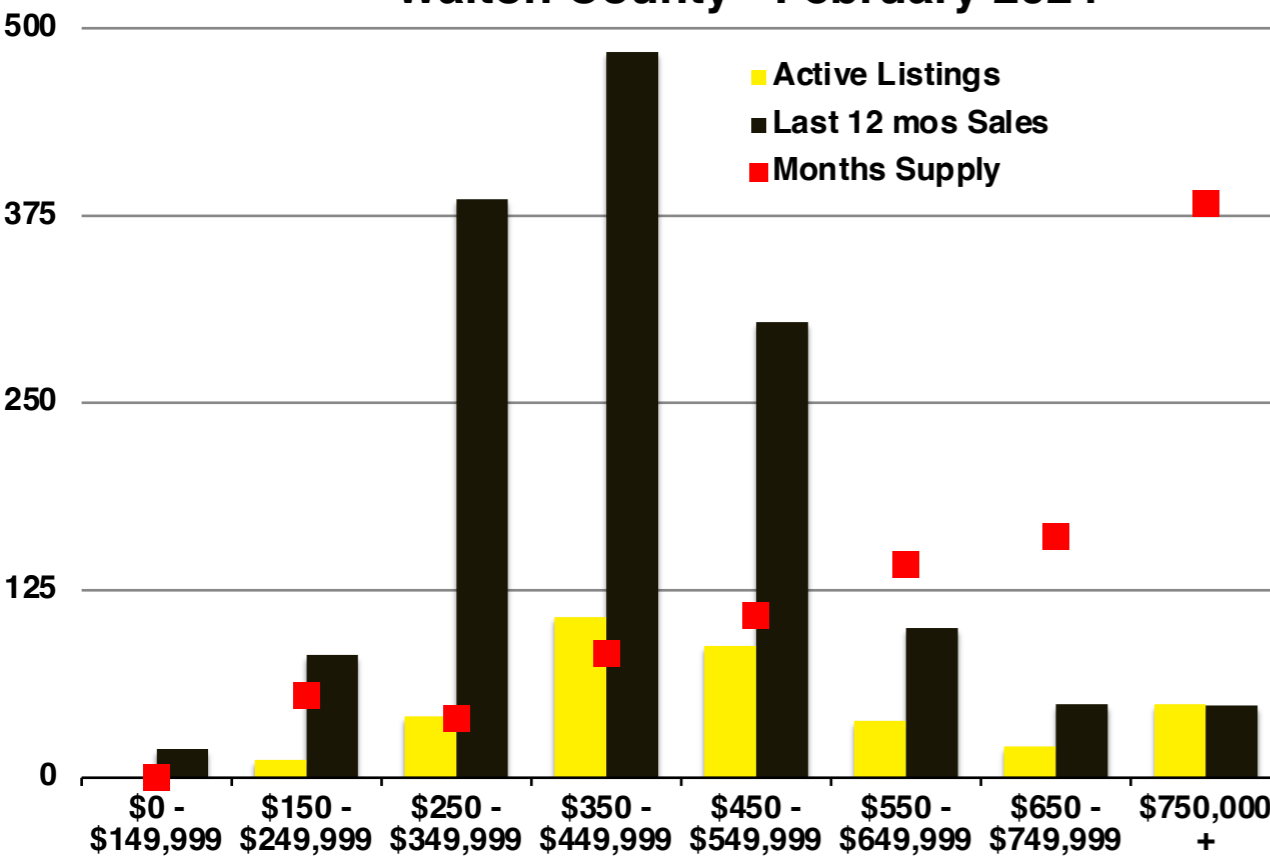

Walton County - February 2024