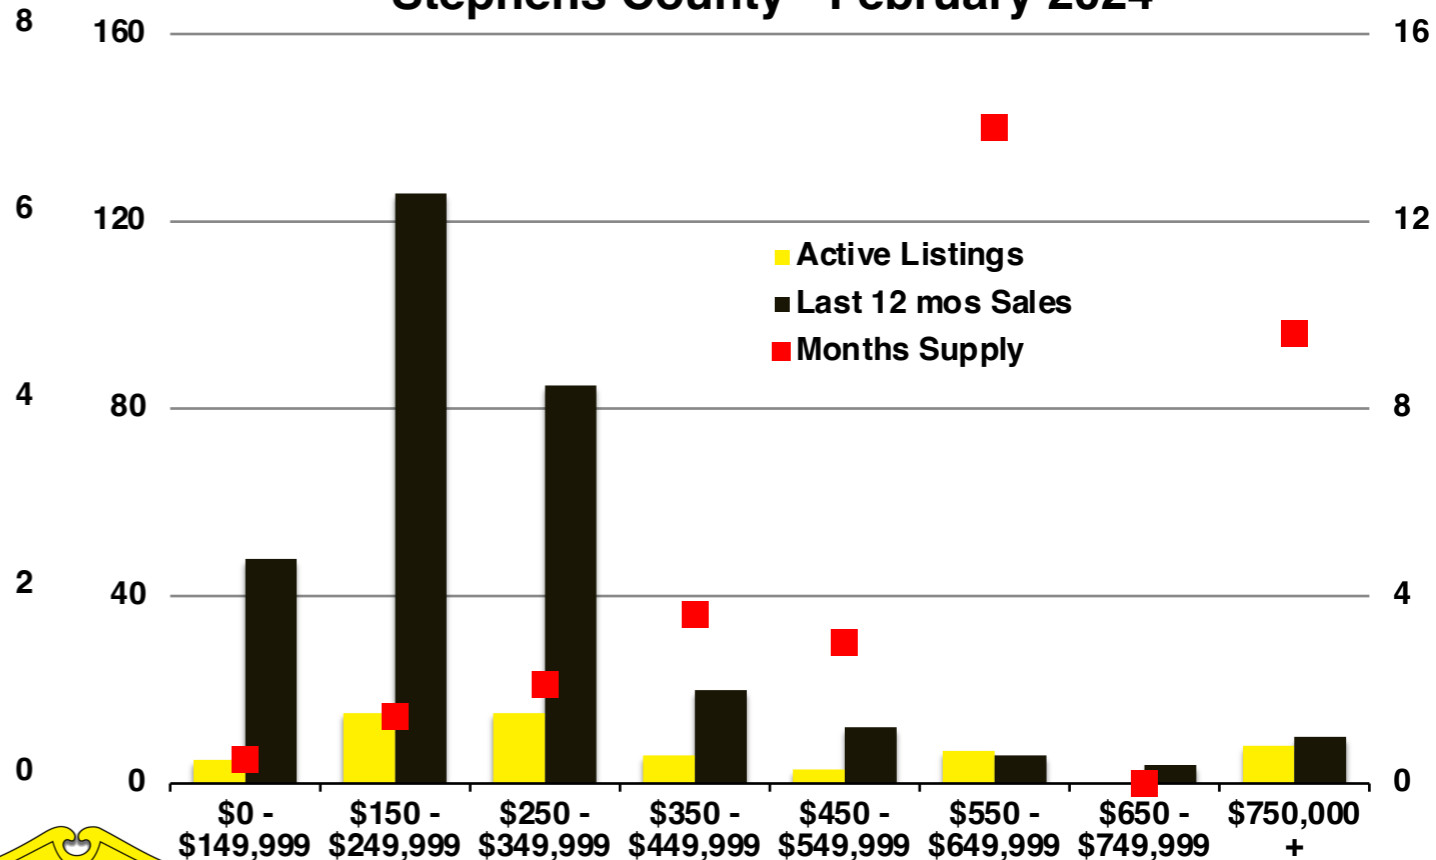

Stephens County - February 2024