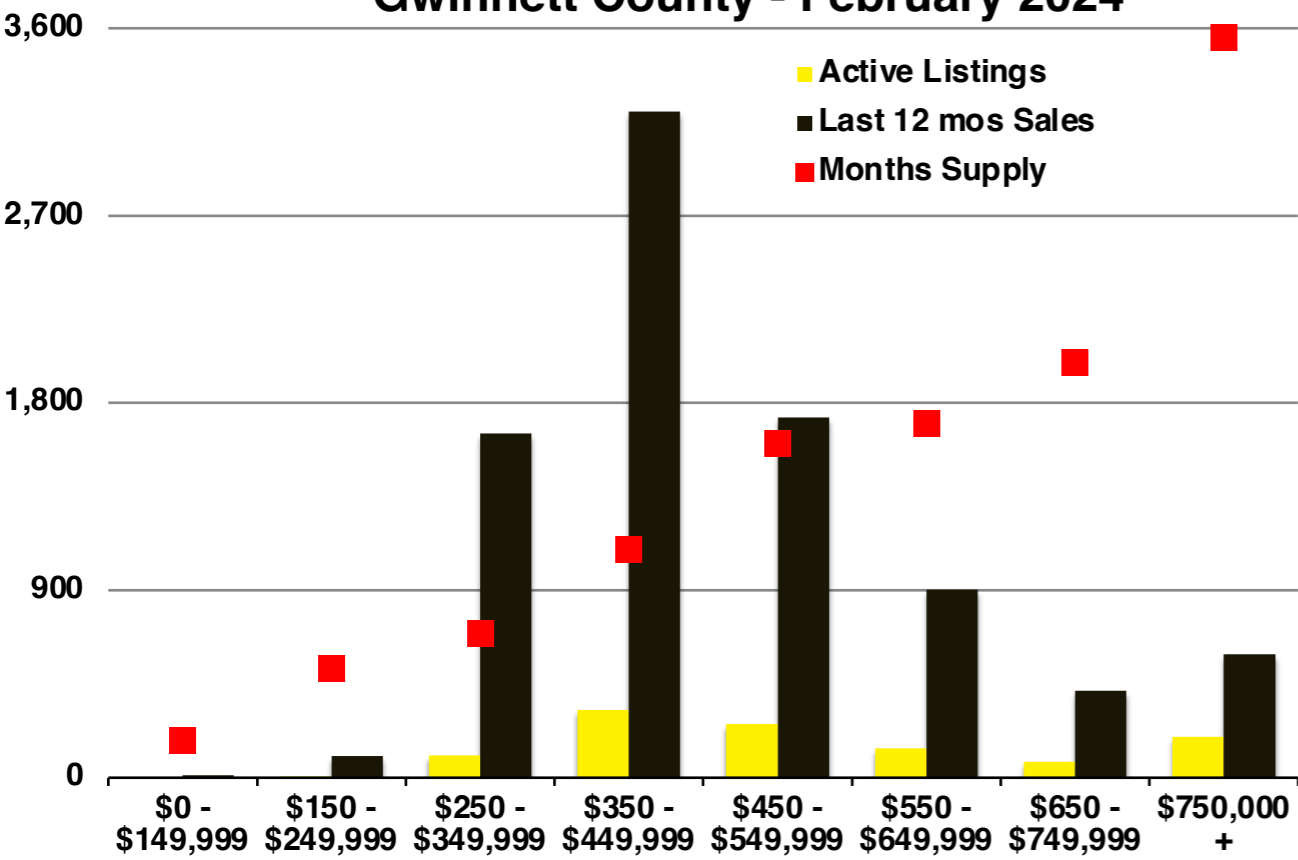

Gwinnett County - February 2024