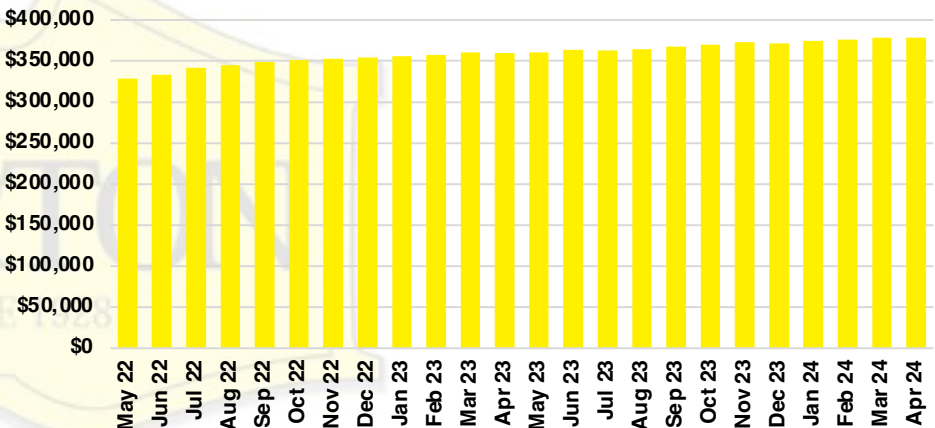

BANKS COUNTY INVENTORY BY PRICE POINT

BARROW COUNTY QUICK N'DICATORS

BARROW COUNTY SALES VOLUME VS SUPPLY

BARROW COUNTY INVENTORY MONTHS OF SUPPLY

BARROW COUNTY 12 MONTH AVERAGE SALES PRICE

BARROW COUNTY SALES BY PRICE POINT

BARROW COUNTY INVENTORY BY PRICE POINT

CHEROKEE COUNTY QUICK N'DICATORS

CHEROKEE COUNTY SALES VOLUME VS SUPPLY

CHEROKEE COUNTY INVENTORY MONTHS OF SUPPLY

CHEROKEE COUNTY 12 MONTH AVERAGE SALES PRICE

CHEROKEE COUNTY SALES BY PRICE POINT