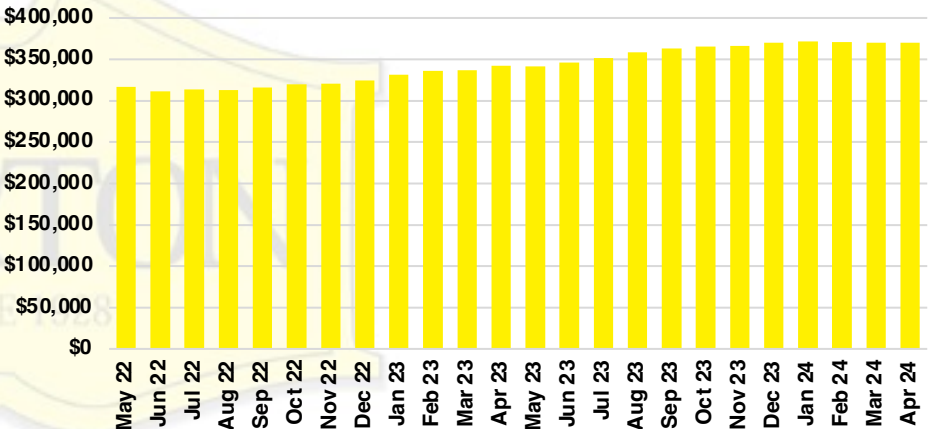

GWINNETT COUNTY INVENTORY BY PRICE POINT

HABERSHAM COUNTY QUICK N' DICATORS

HABERSHAM COUNTY SALES VOLUME VS SUPPLY

HABERSHAM COUNTY INVENTORY MONTHS OF SUPPLY

HABERSHAM COUNTY 12 MONTH AVERAGE SALES PRICE