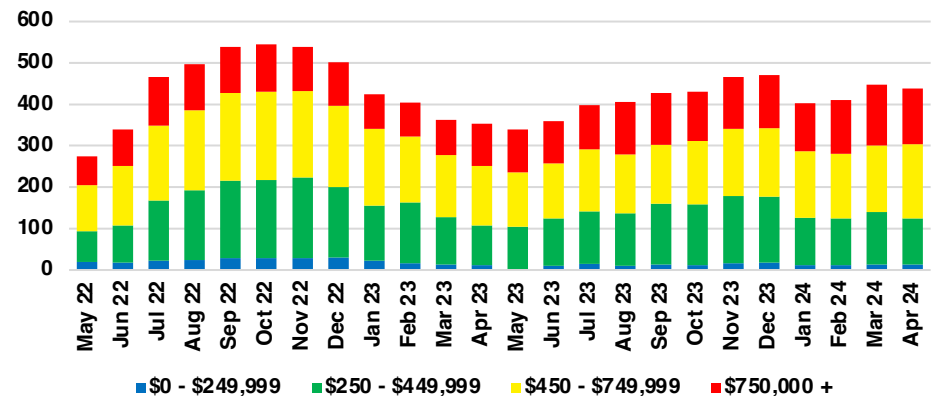

HALL COUNTY INVENTORY BY PRICE POINT