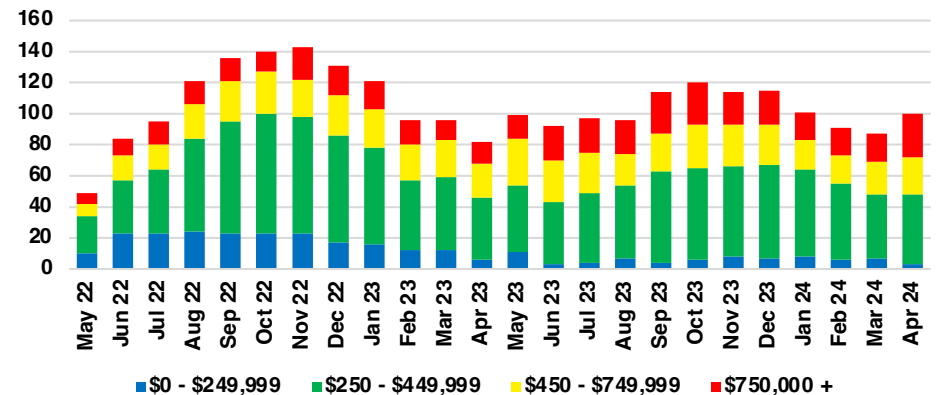

HABERSHAM COUNTY INVENTORY BY PRICE POINT