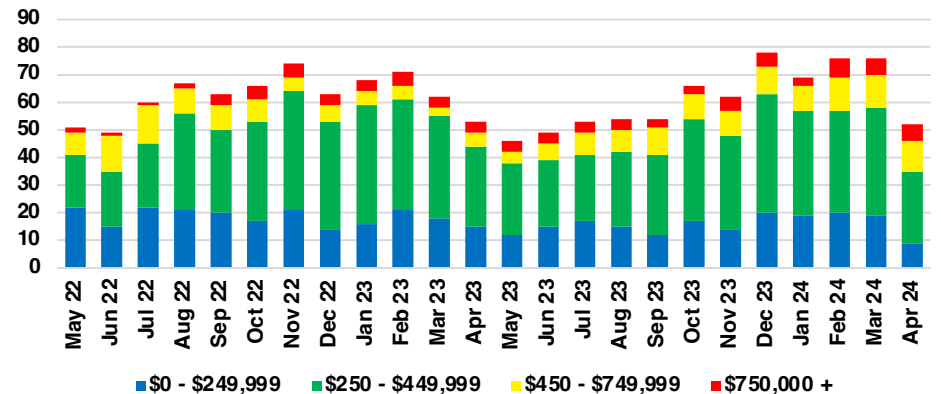

FRANKLIN COUNTY INVENTORY BY PRICE POINT