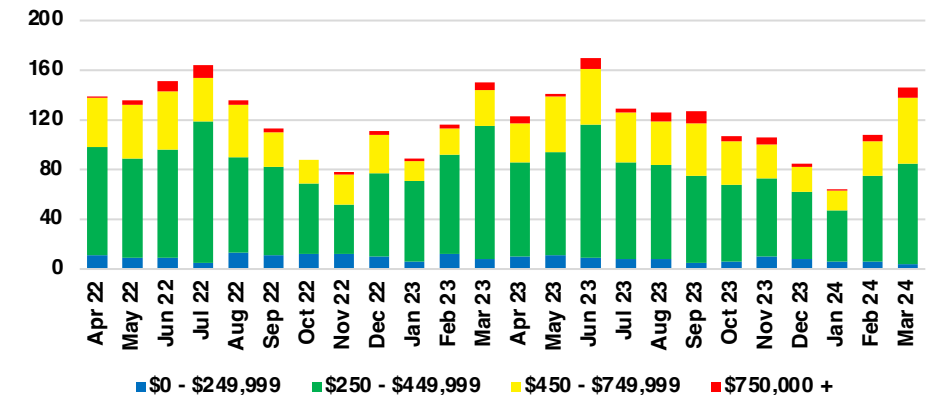

JACKSON COUNTY SALES BY PRICE POINT