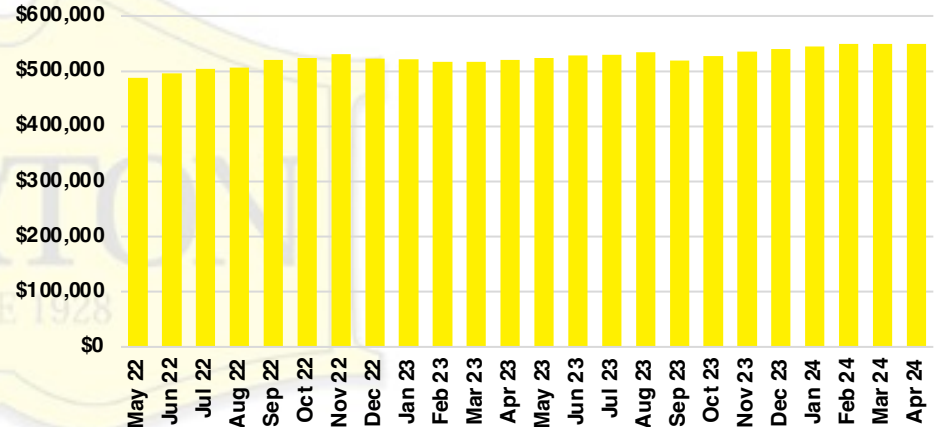

BARROW COUNTY INVENTORY BY PRICE POINT

CHEROKEE COUNTY QUICK N'DICATORS

CHEROKEE COUNTY SALES VOLUME VS SUPPLY

CHEROKEE COUNTY INVENTORY MONTHS OF SUPPLY

CHEROKEE COUNTY 12 MONTH AVERAGE SALES PRICE

CHEROKEE COUNTY SALES BY PRICE POINT

CHEROKEE COUNTY INVENTORY BY PRICE POINT

DAWSON COUNTY QUICK N'DICATORS

DAWSON COUNTY SALES VOLUME VS SUPPLY

DAWSON COUNTY INVENTORY MONTHS OF SUPPLY

DAWSON COUNTY 12 MONTH AVERAGE SALES PRICE

DAWSON COUNTY SALES BY PRICE POINT

DAWSON COUNTY INVENTORY BY PRICE POINT

FORSYTH COUNTY QUICK N'DICATORS

FORSYTH COUNTY SALES VOLUME VS SUPPLY

FORSYTH COUNTY INVENTORY MONTHS OF SUPPLY

FORSYTH COUNTY 12 MONTH AVERAGE SALES PRICE

FORSYTH COUNTY SALES BY PRICE POINT