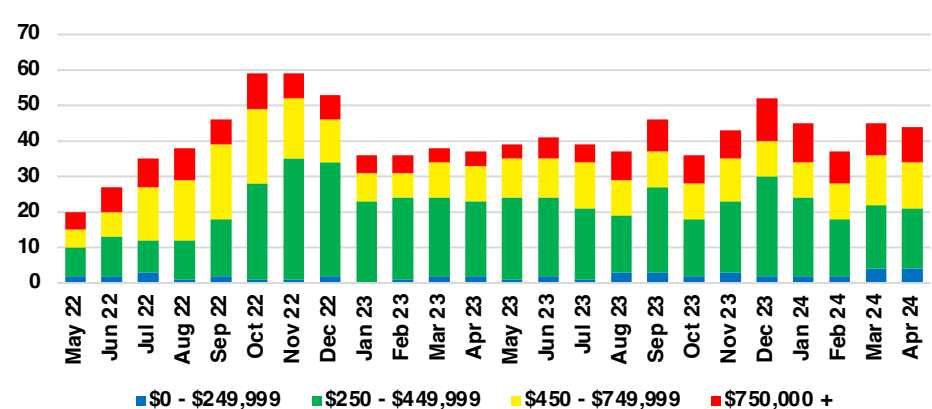

BANKS COUNTY INVENTORY BY PRICE POINT