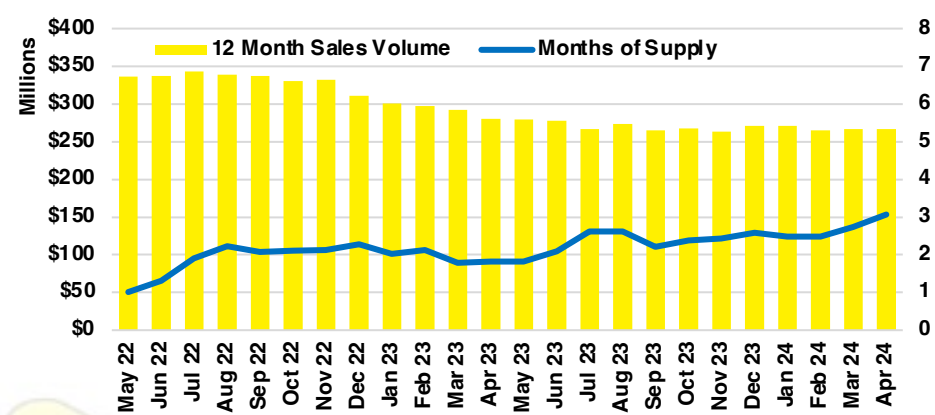

DAWSON COUNTY SALES VOLUME VS SUPPLY