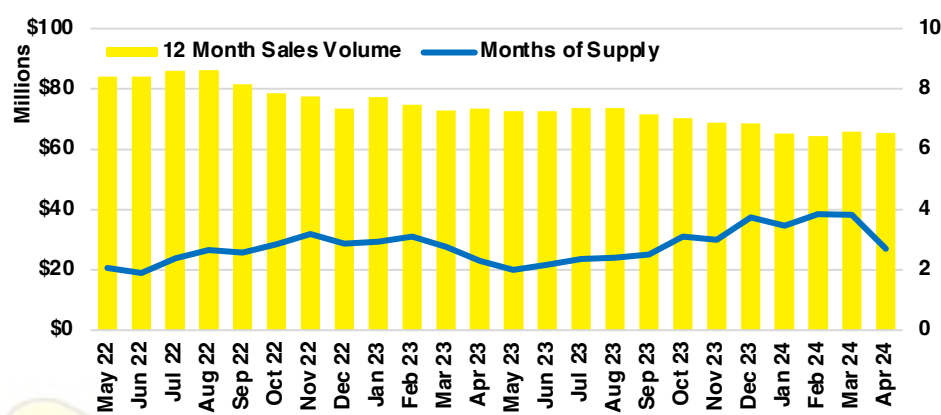

FRANKLIN COUNTY SALES VOLUME VS SUPPLY