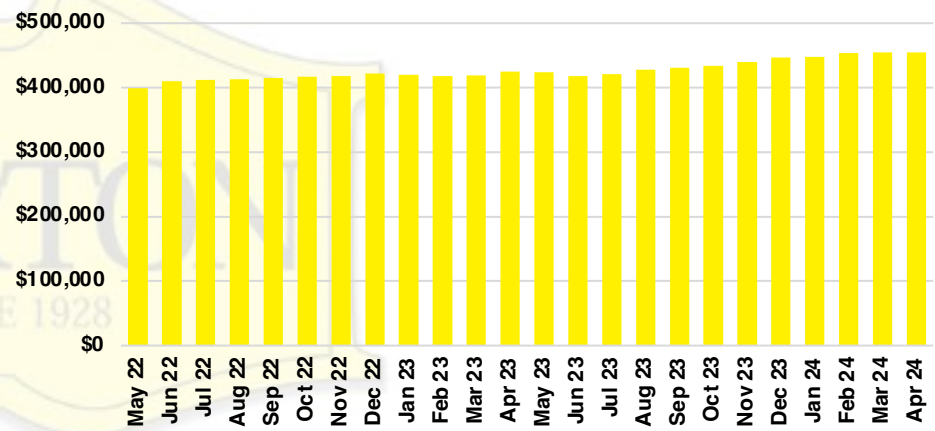

LUMPKIN COUNTY SALES BY PRICE POINT

LUMPKIN COUNTY INVENTORY BY PRICE POINT

PICKENS COUNTY QUICK N'DICATORS

PICKENS COUNTY SALES VOLUME VS SUPPLY

PICKENS COUNTY INVENTORY MONTHS OF SUPPLY

PICKENS COUNTY 12 MONTH AVERAGE SALES PRICE