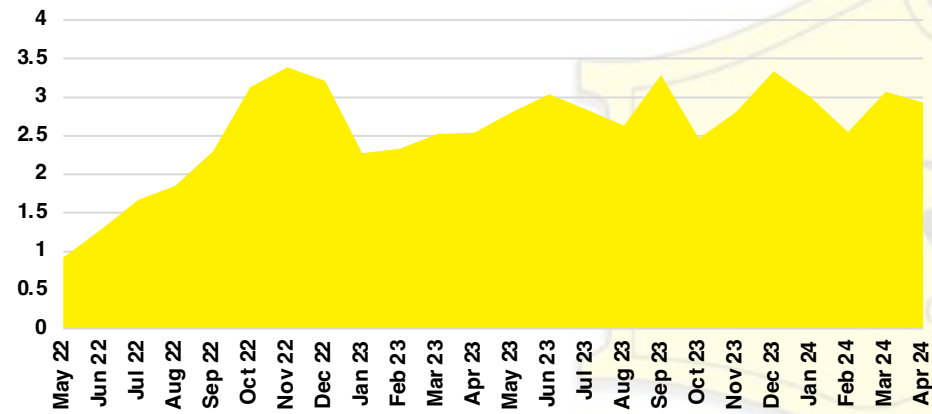

NORTH GEORGIA INVENTORY BY PRICE POINT

BANKS COUNTY QUICK N'DICATORS

BANKS COUNTY SALES VOLUME VS SUPPLY

BANKS COUNTY INVENTORY MONTHS OF SUPPLY

BANKS COUNTY 12 MONTH AVERAGE SALES PRICE

BANKS COUNTY SALES BY PRICE POINT