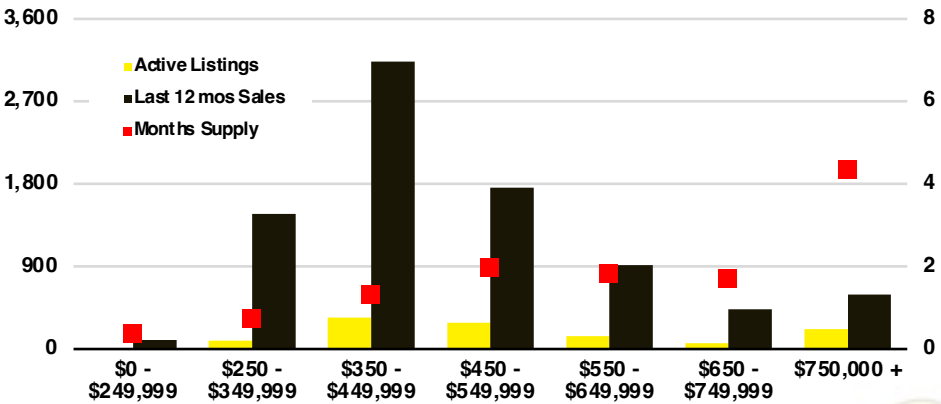

DAWSON COUNTY INVENTORY BY PRICE POINT

FORSYTH COUNTY QUICK N'DICATORS

FORSYTH COUNTY SALES VOLUME VS SUPPLY

FORSYTH COUNTY INVENTORY MONTHS OF SUPPLY

FORSYTH COUNTY 12 MONTH AVERAGE SALES PRICE

FORSYTH COUNTY SALES BY PRICE POINT

FORSYTH COUNTY INVENTORY BY PRICE POINT

FRANKLIN COUNTY QUICK N'DICATORS

FRANKLIN COUNTY SALES VOLUME VS SUPPLY

FRANKLIN COUNTY INVENTORY MONTHS OF SUPPLY

FRANKLIN COUNTY 12 MONTH AVERAGE SALES PRICE

FRANKLIN COUNTY SALES BY PRICE POINT

FRANKLIN COUNTY INVENTORY BY PRICE POINT

GWINNETT COUNTY QUICK N'DICATORS

GWINNETT COUNTY SALES VOLUME VS SUPPLY

GWINNETT COUNTY INVENTORY MONTHS OF SUPPLY

GWINNETT COUNTY 12 MONTH AVERAGE SALES PRICE

GWINNETT COUNTY SALES BY PRICE POINT