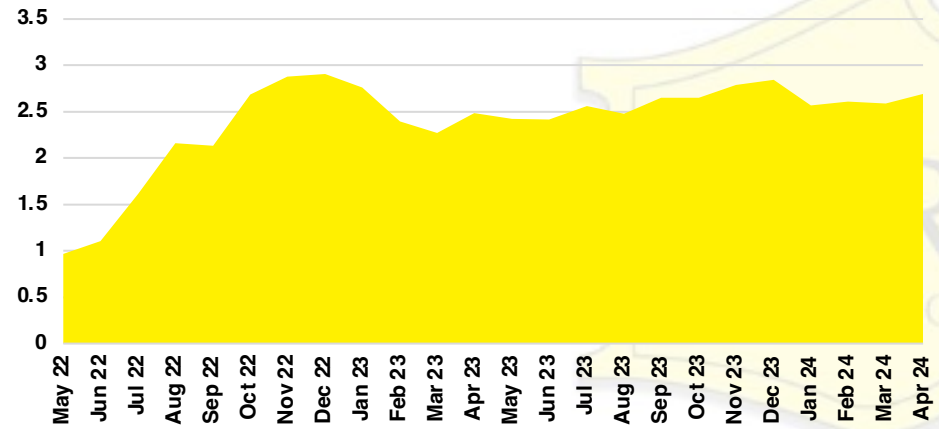

HALL COUNTY SALES BY PRICE POINT

HALL COUNTY INVENTORY BY PRICE POINT

JACKSON COUNTY QUICK N'DICATORS

JACKSON COUNTY SALES VOLUME VS SUPPLY

JACKSON COUNTY INVENTORY MONTHS OF SUPPLY

JACKSON COUNTY 12 MONTH AVERAGE SALES PRICE