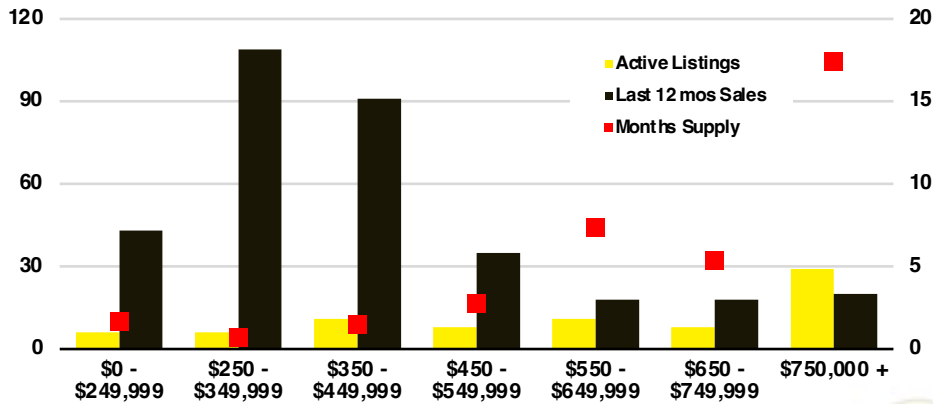

HALL COUNTY SALES BY PRICE POINT

HALL COUNTY INVENTORY BY PRICE POINT

JACKSON COUNTY QUICK N'DICATORS

JACKSON COUNTY SALES VOLUME VS SUPPLY

JACKSON COUNTY INVENTORY MONTHS OF SUPPLY

JACKSON COUNTY 12 MONTH AVERAGE SALES PRICE

JACKSON COUNTY SALES BY PRICE POINT

JACKSON COUNTY INVENTORY BY PRICE POINT

LUMPKIN COUNTY QUICK N'DICATORS

LUMPKIN COUNTY SALES VOLUME VS SUPPLY

LUMPKIN COUNTY INVENTORY MONTHS OF SUPPLY

LUMPKIN COUNTY 12 MONTH AVERAGE SALES PRICE