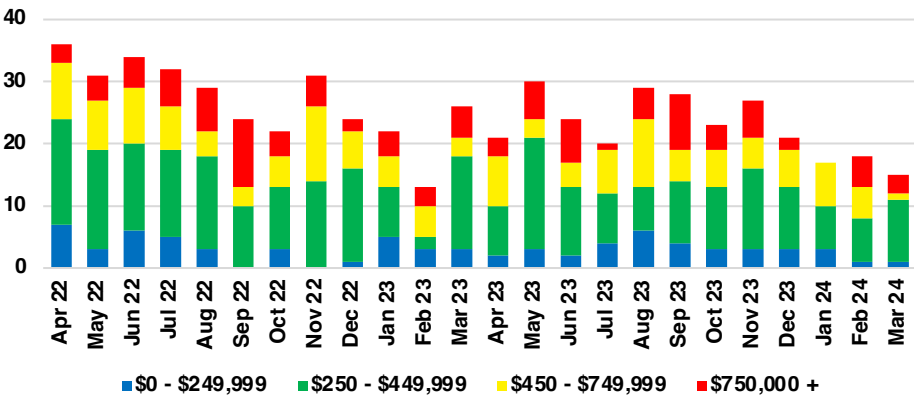

RABUN COUNTY SALES BY PRICE POINT