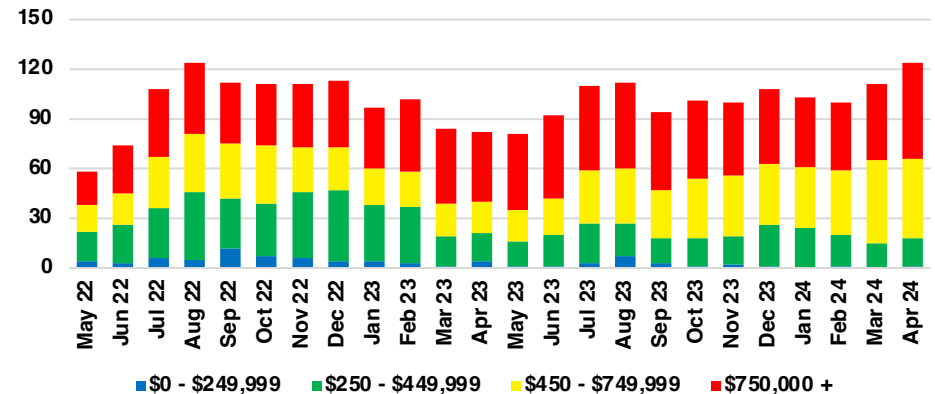

BARROW COUNTY INVENTORY BY PRICE POINT

CHEROKEE COUNTY QUICK N'DICATORS

CHEROKEE COUNTY SALES VOLUME VS SUPPLY

CHEROKEE COUNTY INVENTORY MONTHS OF SUPPLY

CHEROKEE COUNTY 12 MONTH AVERAGE SALES PRICE

CHEROKEE COUNTY SALES BY PRICE POINT

CHEROKEE COUNTY INVENTORY BY PRICE POINT

DAWSON COUNTY QUICK N'DICATORS

DAWSON COUNTY SALES VOLUME VS SUPPLY

DAWSON COUNTY INVENTORY MONTHS OF SUPPLY

DAWSON COUNTY 12 MONTH AVERAGE SALES PRICE

DAWSON COUNTY SALES BY PRICE POINT

DAWSON COUNTY INVENTORY BY PRICE POINT

FORSYTH COUNTY QUICK N'DICATORS

FORSYTH COUNTY SALES VOLUME VS SUPPLY

FORSYTH COUNTY INVENTORY MONTHS OF SUPPLY

FORSYTH COUNTY 12 MONTH AVERAGE SALES PRICE

FORSYTH COUNTY SALES BY PRICE POINT