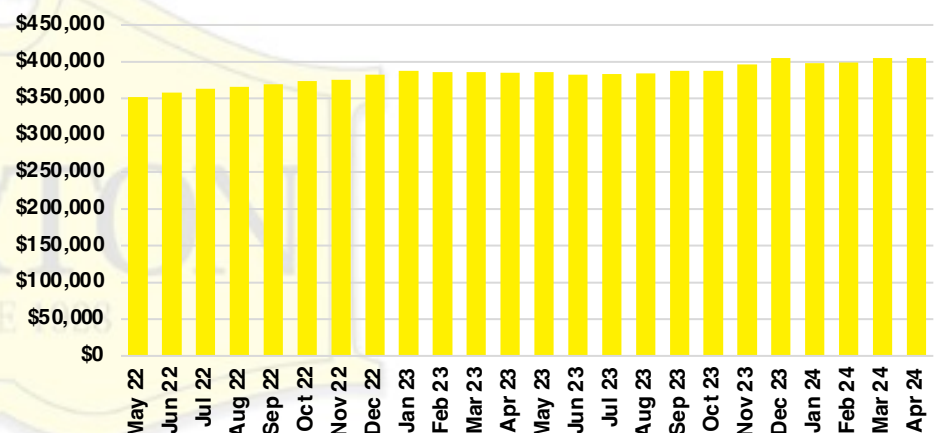

JACKSON COUNTY SALES BY PRICE POINT

JACKSON COUNTY INVENTORY BY PRICE POINT

LUMPKIN COUNTY QUICK N'DICATORS

LUMPKIN COUNTY SALES VOLUME VS SUPPLY

LUMPKIN COUNTY INVENTORY MONTHS OF SUPPLY

LUMPKIN COUNTY 12 MONTH AVERAGE SALES PRICE