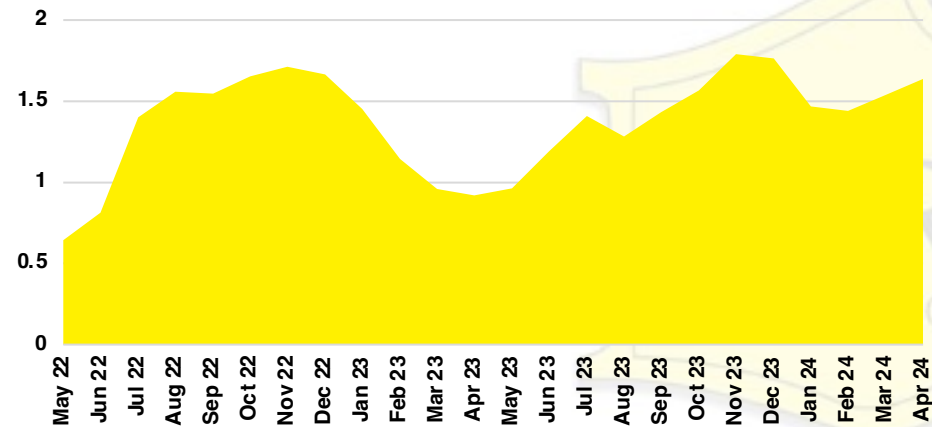

DAWSON COUNTY INVENTORY BY PRICE POINT

FORSYTH COUNTY QUICK N'DICATORS

FORSYTH COUNTY SALES VOLUME VS SUPPLY

FORSYTH COUNTY INVENTORY MONTHS OF SUPPLY

FORSYTH COUNTY 12 MONTH AVERAGE SALES PRICE

FORSYTH COUNTY SALES BY PRICE POINT