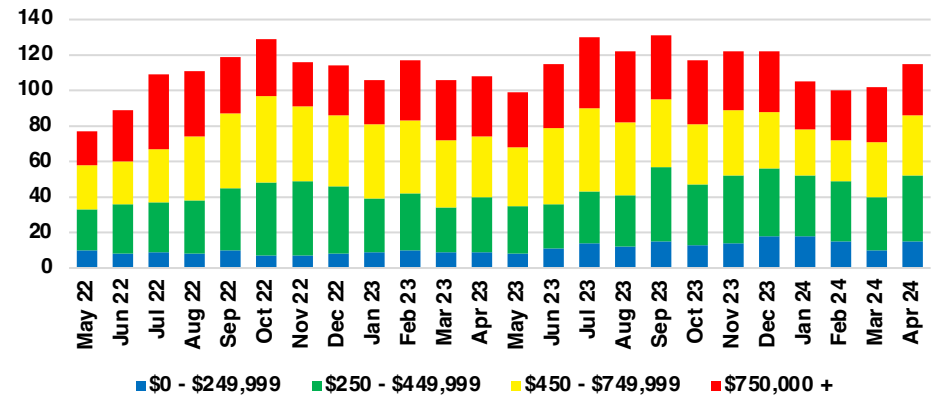

RABUN COUNTY INVENTORY BY PRICE POINT