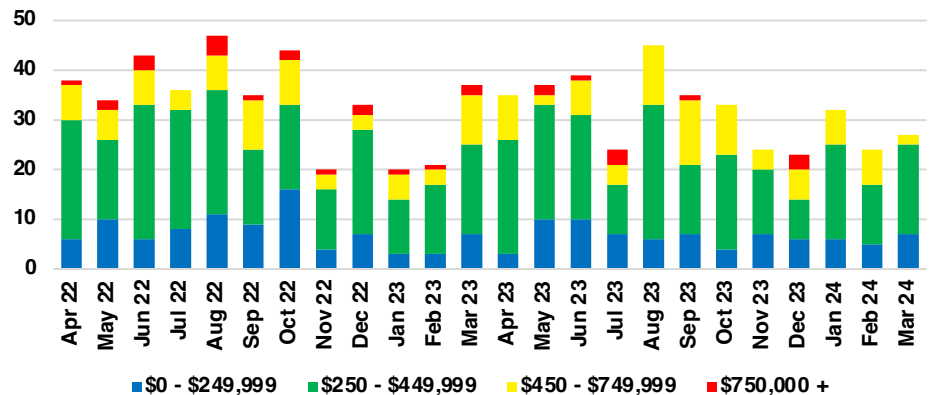

WALTON COUNTY SALES BY PRICE POINT

WALTON COUNTY INVENTORY BY PRICE POINT

WHITE COUNTY QUICK N' DICATORS

WHITE COUNTY SALES VOLUME VS SUPPLY

WHITE COUNTY INVENTORY MONTHS OF SUPPLY

WHITE COUNTY 12 MONTH AVERAGE SALES PRICE

WHITE COUNTY SALES BY PRICE POINT

WHITE COUNTY INVENTORY BY PRICE POINT