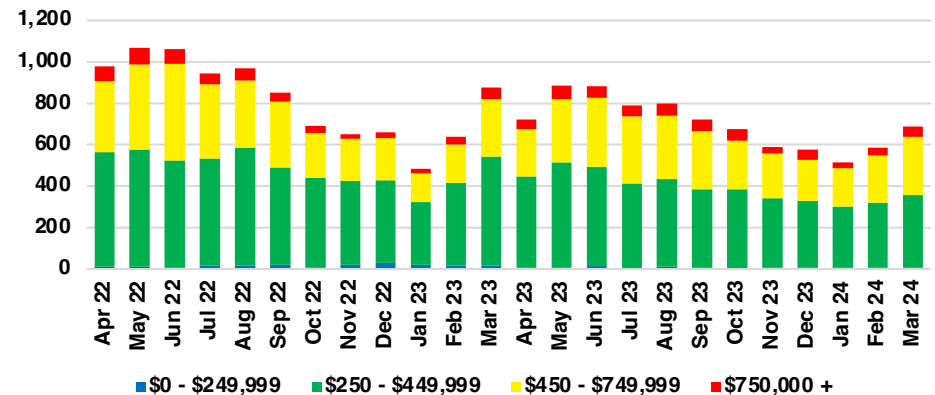

FRANKLIN COUNTY INVENTORY BY PRICE POINT

GWINNETT COUNTY QUICK N'DICATORS

GWINNETT COUNTY SALES VOLUME VS SUPPLY

GWINNETT COUNTY INVENTORY MONTHS OF SUPPLY

GWINNETT COUNTY 12 MONTH AVERAGE SALES PRICE

GWINNETT COUNTY SALES BY PRICE POINT