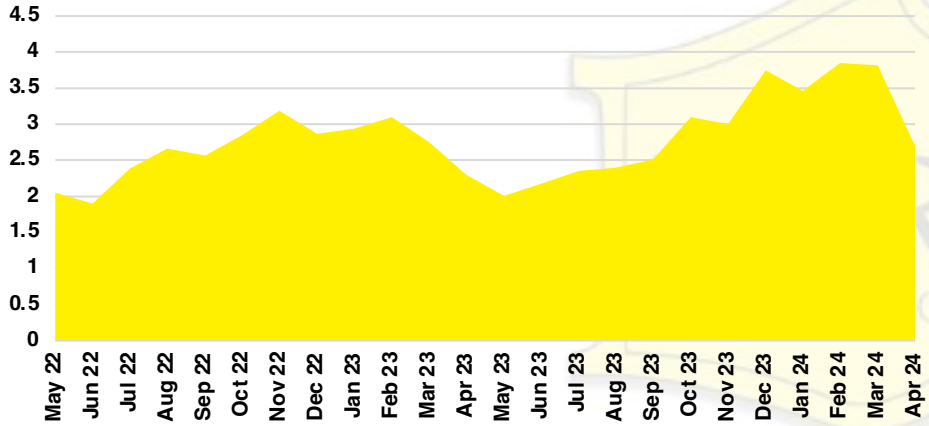

FORSYTH COUNTY INVENTORY BY PRICE POINT

FRANKLIN COUNTY QUICK N'DICATORS

FRANKLIN COUNTY SALES VOLUME VS SUPPLY

FRANKLIN COUNTY INVENTORY MONTHS OF SUPPLY

FRANKLIN COUNTY 12 MONTH AVERAGE SALES PRICE

FRANKLIN COUNTY SALES BY PRICE POINT