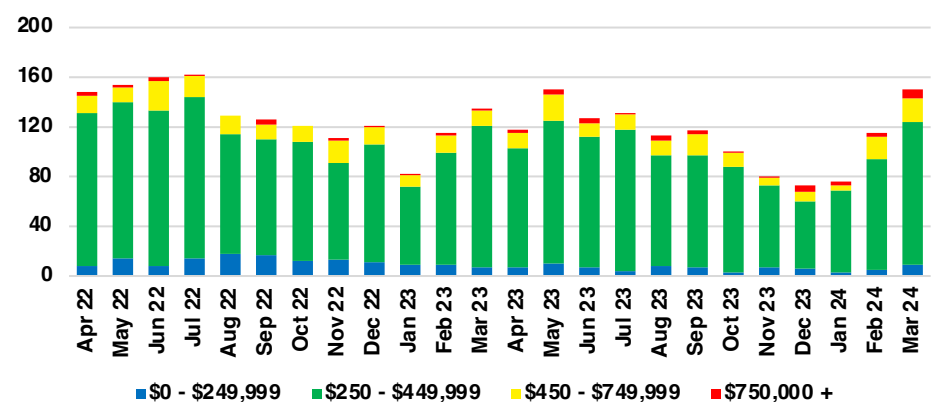

BANKS COUNTY INVENTORY BY PRICE POINT

BARROW COUNTY QUICK N'DICATORS

BARROW COUNTY SALES VOLUME VS SUPPLY

BARROW COUNTY INVENTORY MONTHS OF SUPPLY

BARROW COUNTY 12 MONTH AVERAGE SALES PRICE

BARROW COUNTY SALES BY PRICE POINT

BARROW COUNTY INVENTORY BY PRICE POINT

CHEROKEE COUNTY QUICK N'DICATORS

CHEROKEE COUNTY SALES VOLUME VS SUPPLY

CHEROKEE COUNTY INVENTORY MONTHS OF SUPPLY

CHEROKEE COUNTY 12 MONTH AVERAGE SALES PRICE

CHEROKEE COUNTY SALES BY PRICE POINT