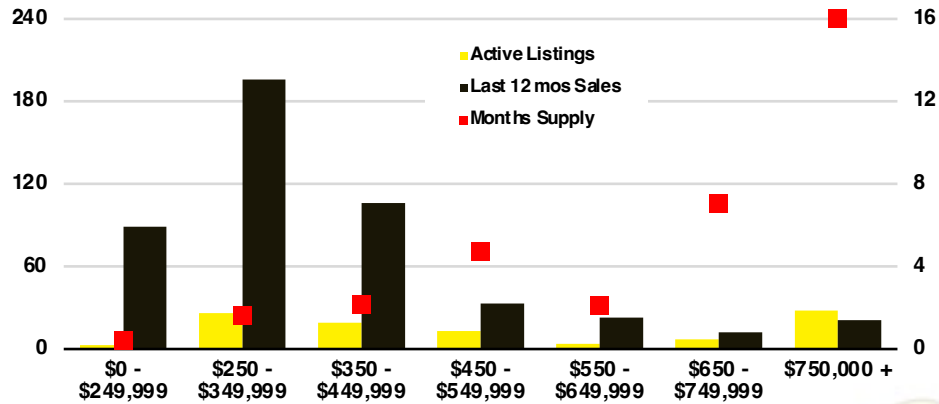

FRANKLIN COUNTY INVENTORY BY PRICE POINT

GWINNETT COUNTY QUICK N'DICATORS

GWINNETT COUNTY SALES VOLUME VS SUPPLY

GWINNETT COUNTY INVENTORY MONTHS OF SUPPLY

GWINNETT COUNTY 12 MONTH AVERAGE SALES PRICE

GWINNETT COUNTY SALES BY PRICE POINT

GWINNETT COUNTY INVENTORY BY PRICE POINT

HABERSHAM COUNTY QUICK N' DICATORS

HABERSHAM COUNTY SALES VOLUME VS SUPPLY

HABERSHAM COUNTY INVENTORY MONTHS OF SUPPLY

HABERSHAM COUNTY 12 MONTH AVERAGE SALES PRICE