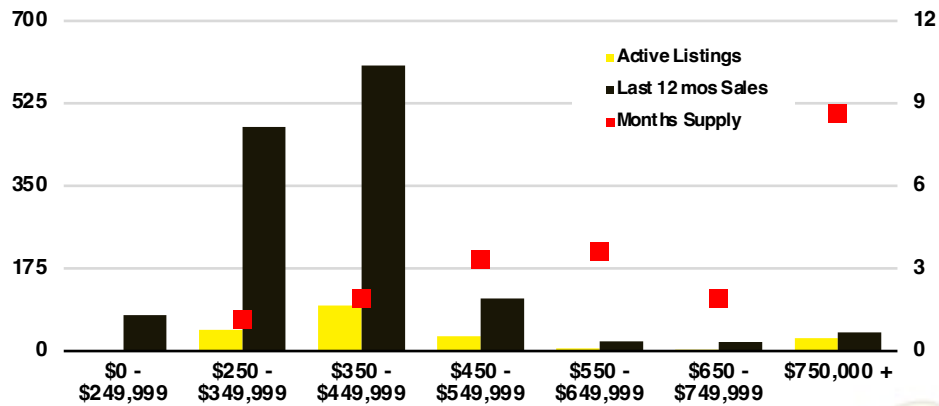

NORTH GEORGIA INVENTORY BY PRICE POINT

BANKS COUNTY QUICK N'DICATORS

BANKS COUNTY SALES VOLUME VS SUPPLY

BANKS COUNTY INVENTORY MONTHS OF SUPPLY

BANKS COUNTY 12 MONTH AVERAGE SALES PRICE

BANKS COUNTY SALES BY PRICE POINT

BANKS COUNTY INVENTORY BY PRICE POINT

BARROW COUNTY QUICK N'DICATORS

BARROW COUNTY SALES VOLUME VS SUPPLY

BARROW COUNTY INVENTORY MONTHS OF SUPPLY

BARROW COUNTY 12 MONTH AVERAGE SALES PRICE

BARROW COUNTY SALES BY PRICE POINT

WALTON COUNTY SALES BY PRICE POINT

WALTON COUNTY INVENTORY BY PRICE POINT

WHITE COUNTY QUICK N' DICATORS

WHITE COUNTY SALES VOLUME VS SUPPLY

WHITE COUNTY INVENTORY MONTHS OF SUPPLY

WHITE COUNTY 12 MONTH AVERAGE SALES PRICE