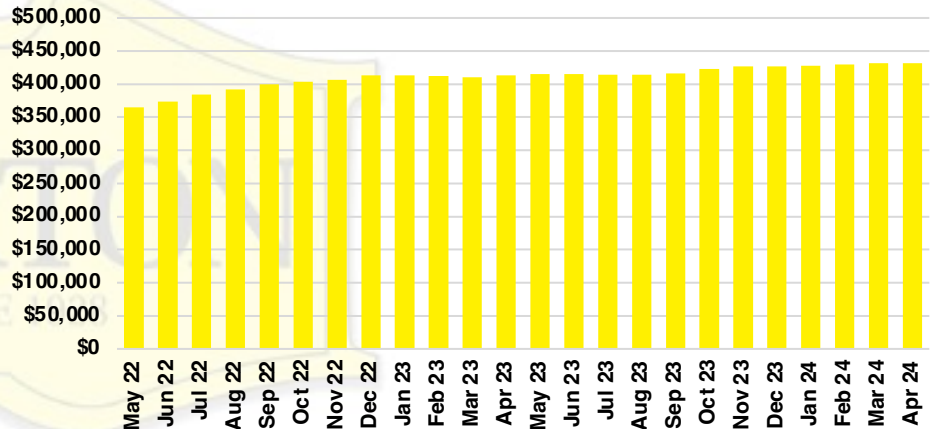

HALL COUNTY SALES BY PRICE POINT

HALL COUNTY INVENTORY BY PRICE POINT

JACKSON COUNTY QUICK N'DICATORS

JACKSON COUNTY SALES VOLUME VS SUPPLY

JACKSON COUNTY INVENTORY MONTHS OF SUPPLY

JACKSON COUNTY 12 MONTH AVERAGE SALES PRICE