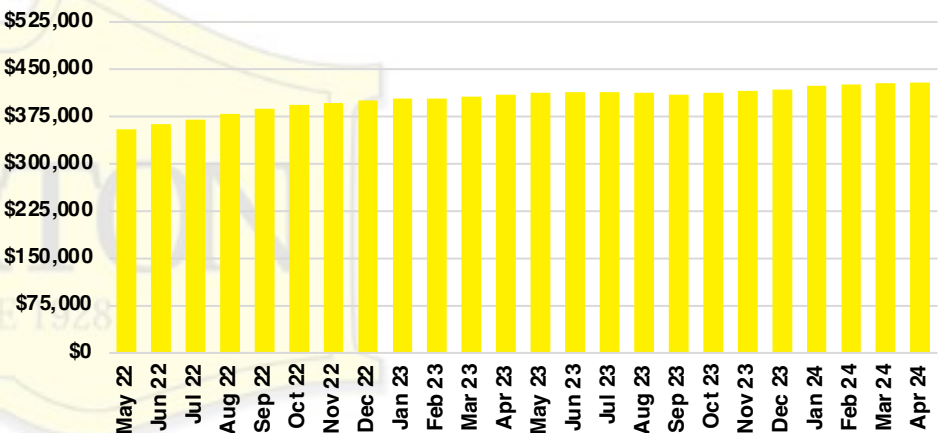

STEPHENS COUNTY SALES BY PRICE POINT

STEPHENS COUNTY INVENTORY BY PRICE POINT

WALTON COUNTY QUICK N' DICATORS

WALTON COUNTY SALES VOLUME VS SUPPLY

WALTON COUNTY INVENTORY MONTHS OF SUPPLY

WALTON COUNTY 12 MONTH AVERAGE SALES PRICE