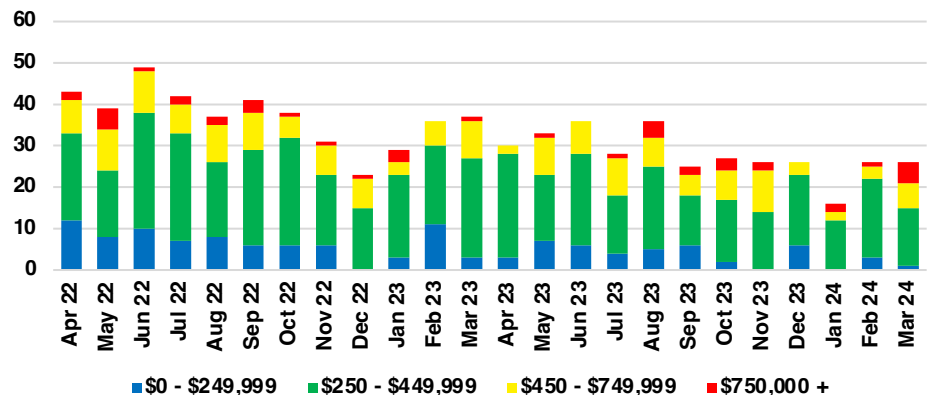

LUMPKIN COUNTY SALES BY PRICE POINT