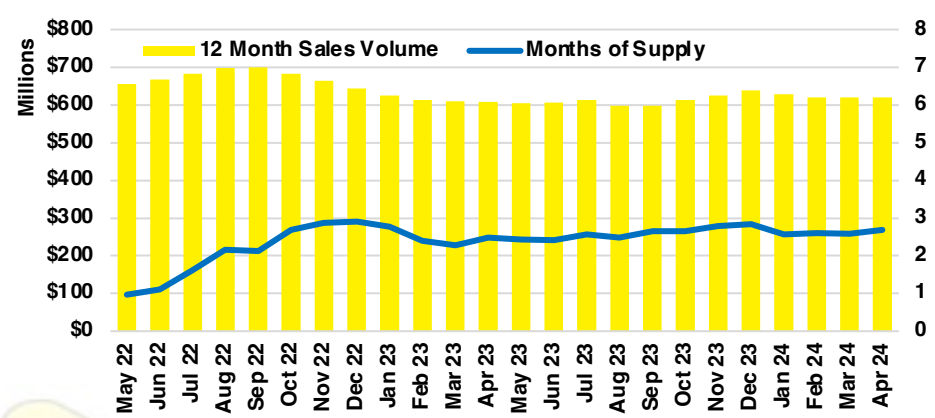

HALL COUNTY SALES BY PRICE POINT

HALL COUNTY INVENTORY BY PRICE POINT

JACKSON COUNTY QUICK N'DICATORS

JACKSON COUNTY SALES VOLUME VS SUPPLY

JACKSON COUNTY INVENTORY MONTHS OF SUPPLY

JACKSON COUNTY 12 MONTH AVERAGE SALES PRICE