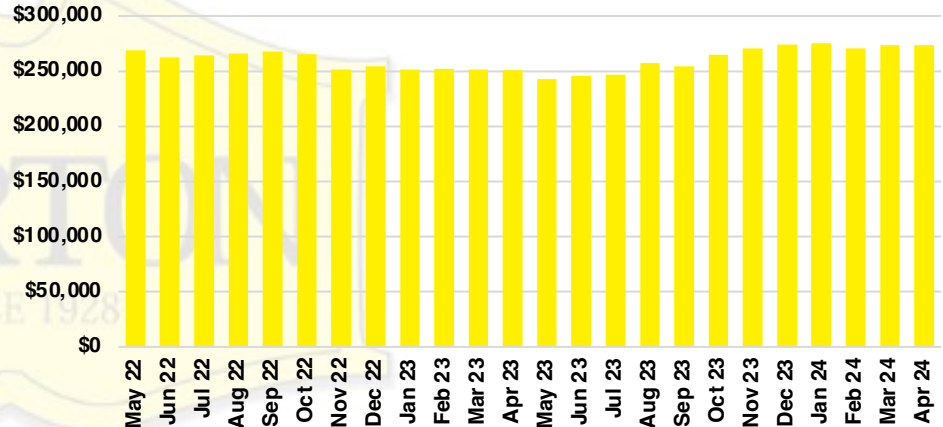

RABUN COUNTY SALES BY PRICE POINT

RABUN COUNTY INVENTORY BY PRICE POINT

STEPHENS COUNTY QUICK N'DICATORS

STEPHENS COUNTY SALES VOLUME VS SUPPLY

STEPHENS COUNTY INVENTORY MONTHS OF SUPPLY

STEPHENS COUNTY 12 MONTH AVERAGE SALES PRICE