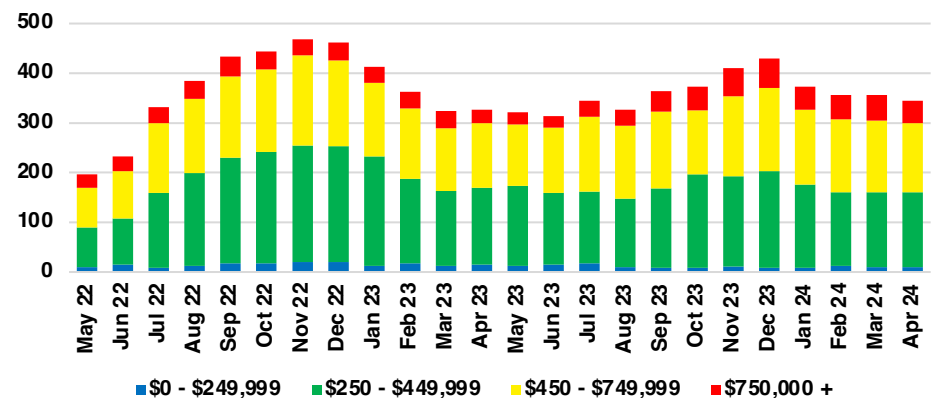

WALTON COUNTY INVENTORY BY PRICE POINT