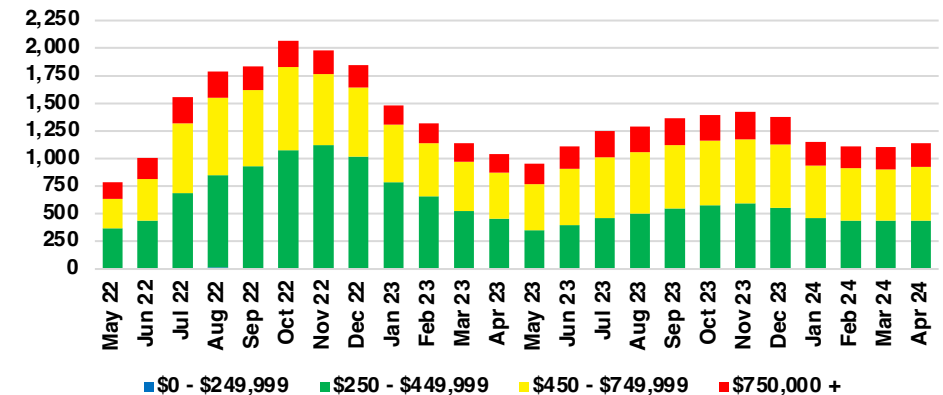

GWINNETT COUNTY INVENTORY BY PRICE POINT