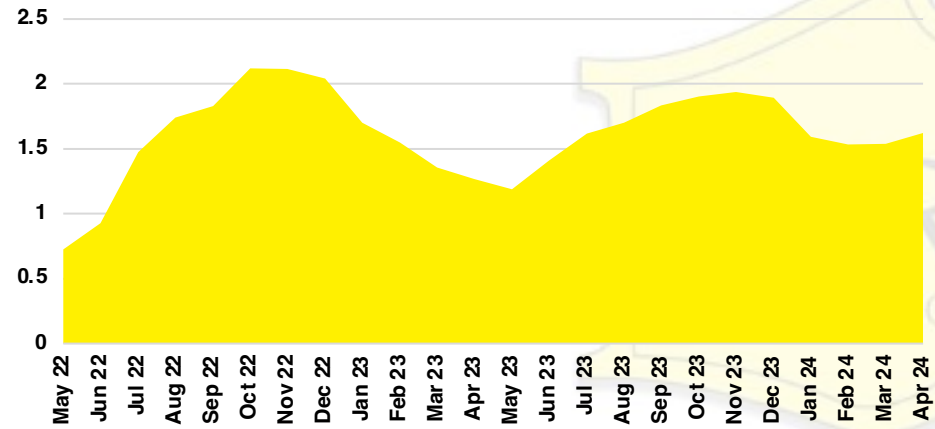

FRANKLIN COUNTY INVENTORY BY PRICE POINT

GWINNETT COUNTY QUICK N'DICATORS

GWINNETT COUNTY SALES VOLUME VS SUPPLY

GWINNETT COUNTY INVENTORY MONTHS OF SUPPLY

GWINNETT COUNTY 12 MONTH AVERAGE SALES PRICE

GWINNETT COUNTY SALES BY PRICE POINT