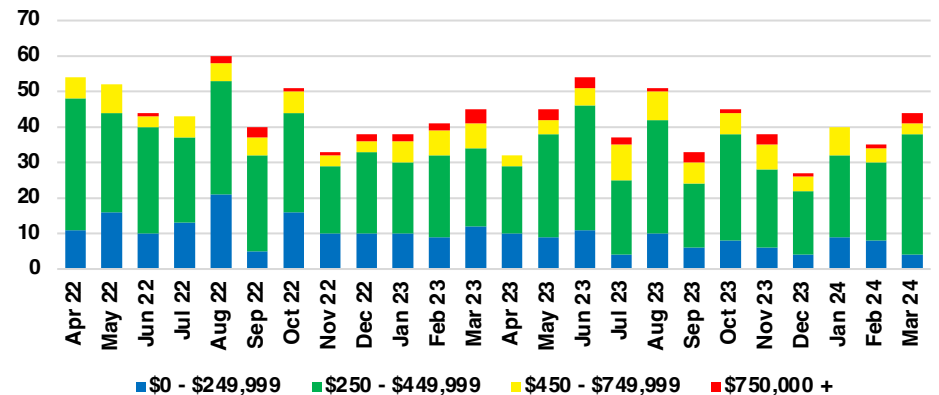

HABERSHAM COUNTY SALES BY PRICE POINT