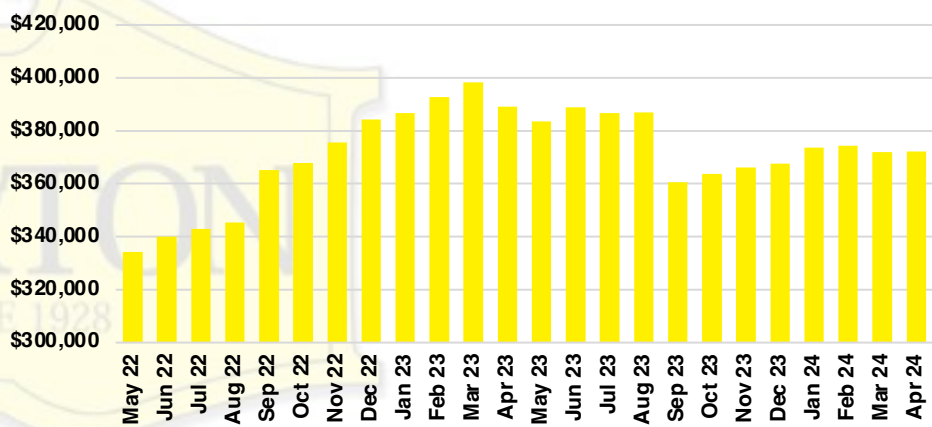

NORTH GEORGIA INVENTORY BY PRICE POINT

BANKS COUNTY QUICK N'DICATORS

BANKS COUNTY SALES VOLUME VS SUPPLY

BANKS COUNTY INVENTORY MONTHS OF SUPPLY

BANKS COUNTY 12 MONTH AVERAGE SALES PRICE

BANKS COUNTY SALES BY PRICE POINT

BANKS COUNTY INVENTORY BY PRICE POINT

BARROW COUNTY QUICK N'DICATORS

BARROW COUNTY SALES VOLUME VS SUPPLY

BARROW COUNTY INVENTORY MONTHS OF SUPPLY

BARROW COUNTY 12 MONTH AVERAGE SALES PRICE

BARROW COUNTY SALES BY PRICE POINT