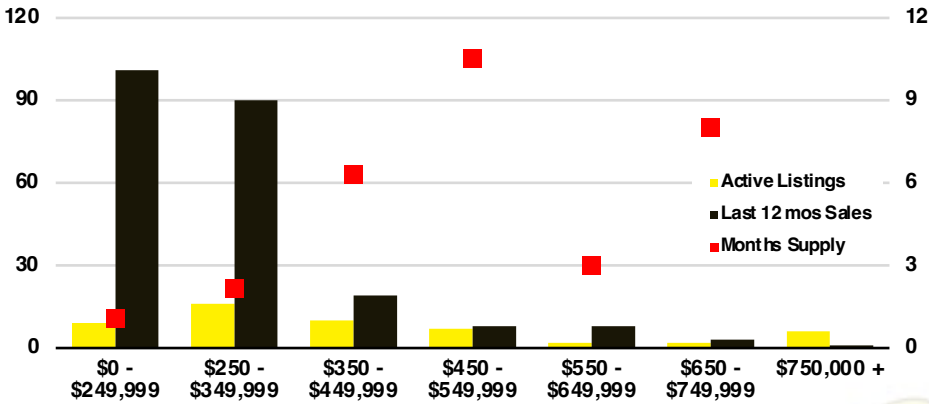

CHEROKEE COUNTY INVENTORY BY PRICE POINT

DAWSON COUNTY QUICK N'DICATORS

DAWSON COUNTY SALES VOLUME VS SUPPLY

DAWSON COUNTY INVENTORY MONTHS OF SUPPLY

DAWSON COUNTY 12 MONTH AVERAGE SALES PRICE

DAWSON COUNTY SALES BY PRICE POINT

DAWSON COUNTY INVENTORY BY PRICE POINT

FORSYTH COUNTY QUICK N'DICATORS

FORSYTH COUNTY SALES VOLUME VS SUPPLY

FORSYTH COUNTY INVENTORY MONTHS OF SUPPLY

FORSYTH COUNTY 12 MONTH AVERAGE SALES PRICE

FORSYTH COUNTY SALES BY PRICE POINT

FORSYTH COUNTY INVENTORY BY PRICE POINT

FRANKLIN COUNTY QUICK N'DICATORS

FRANKLIN COUNTY SALES VOLUME VS SUPPLY

FRANKLIN COUNTY INVENTORY MONTHS OF SUPPLY

FRANKLIN COUNTY 12 MONTH AVERAGE SALES PRICE

FRANKLIN COUNTY SALES BY PRICE POINT