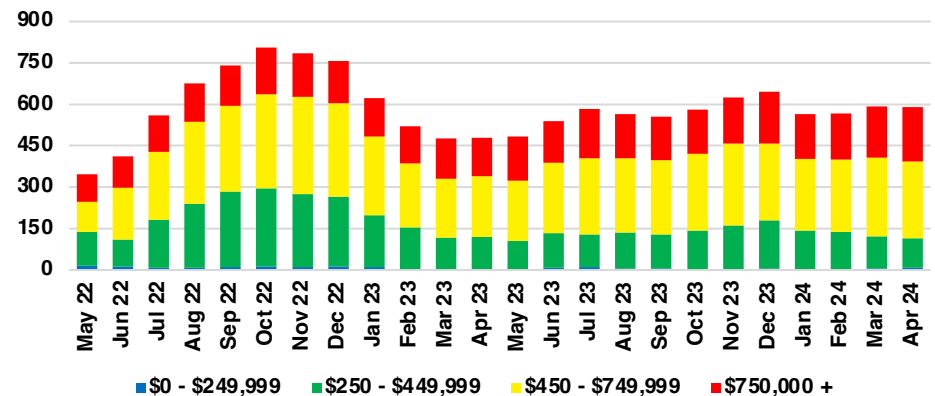

CHEROKEE COUNTY INVENTORY BY PRICE POINT