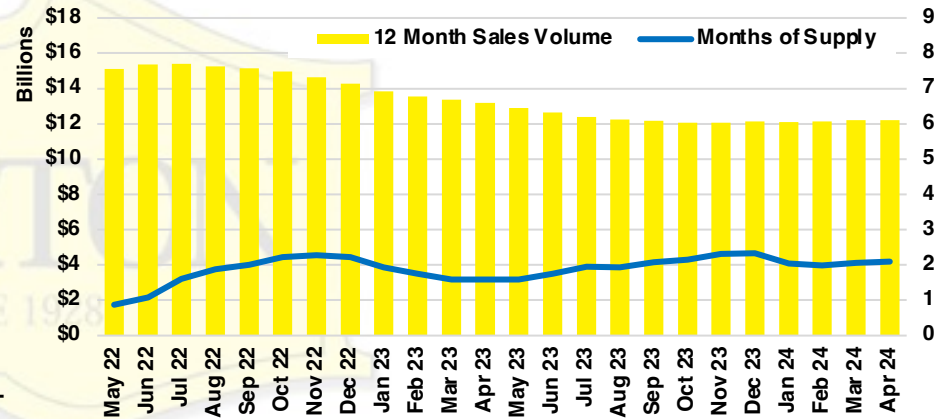

NORTH GEORGIA DEEP DIVE MARKET DATA

April 2024

April
2024

DEEP DIVE

NORTH GEORGIA QUICK N' DICATORS

NORTH GEORGIA INVENTORY MONTHS OF SUPPLY

NORTH GEORGIA SALES VOLUME VS SUPPLY

NORTH GEORGIA SALES BY PRICE POINT