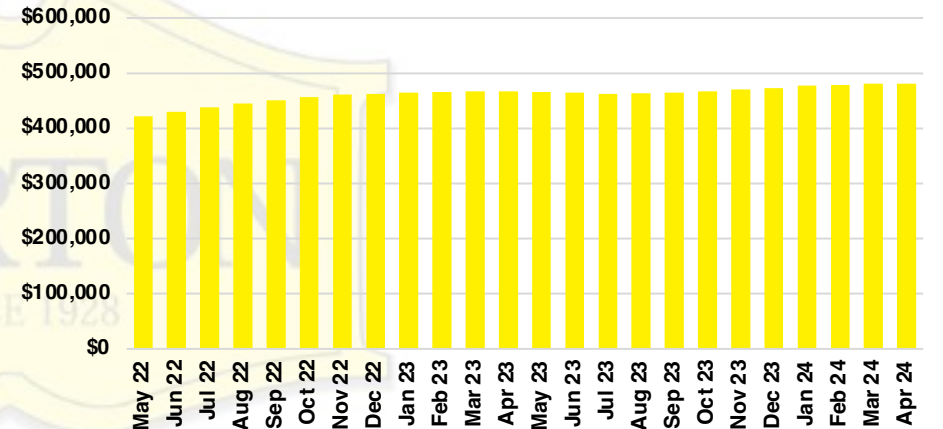

FRANKLIN COUNTY INVENTORY BY PRICE POINT

GWINNETT COUNTY QUICK N'DICATORS

GWINNETT COUNTY SALES VOLUME VS SUPPLY

GWINNETT COUNTY INVENTORY MONTHS OF SUPPLY

GWINNETT COUNTY 12 MONTH AVERAGE SALES PRICE

GWINNETT COUNTY SALES BY PRICE POINT