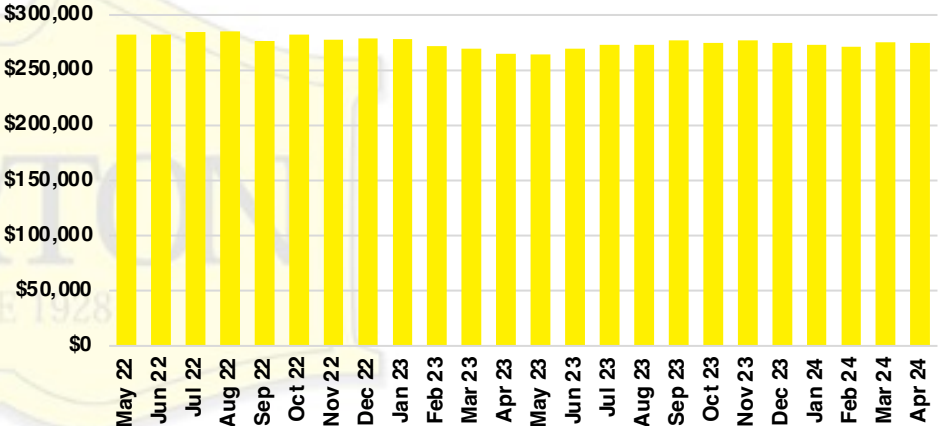

FORSYTH COUNTY INVENTORY BY PRICE POINT

FRANKLIN COUNTY QUICK N'DICATORS

FRANKLIN COUNTY SALES VOLUME VS SUPPLY

FRANKLIN COUNTY INVENTORY MONTHS OF SUPPLY

FRANKLIN COUNTY 12 MONTH AVERAGE SALES PRICE

FRANKLIN COUNTY SALES BY PRICE POINT