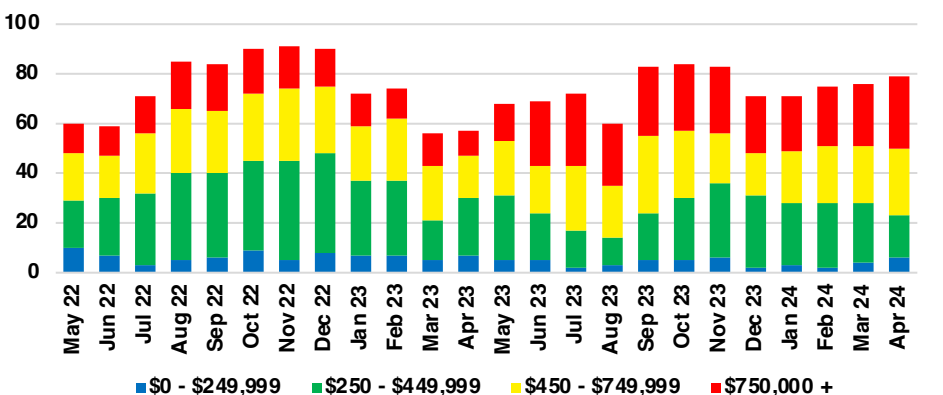

LUMPKIN COUNTY INVENTORY BY PRICE POINT