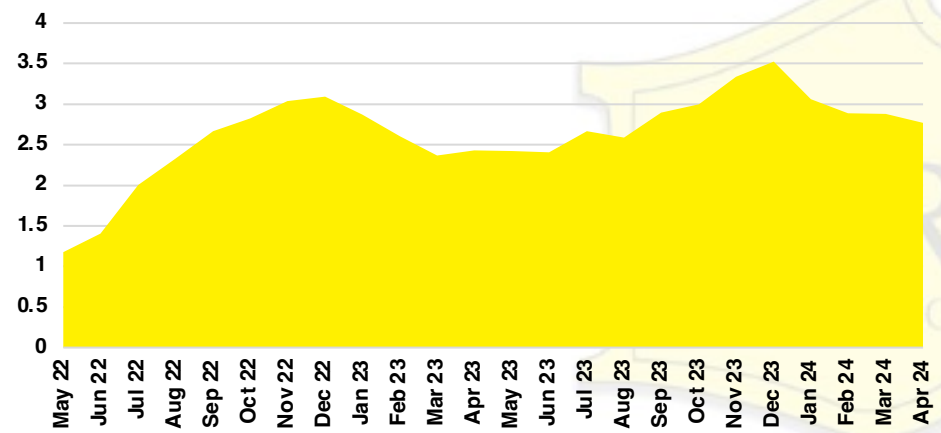

STEPHENS COUNTY SALES BY PRICE POINT

STEPHENS COUNTY INVENTORY BY PRICE POINT

WALTON COUNTY QUICK N' DICATORS

WALTON COUNTY SALES VOLUME VS SUPPLY

WALTON COUNTY INVENTORY MONTHS OF SUPPLY

WALTON COUNTY 12 MONTH AVERAGE SALES PRICE