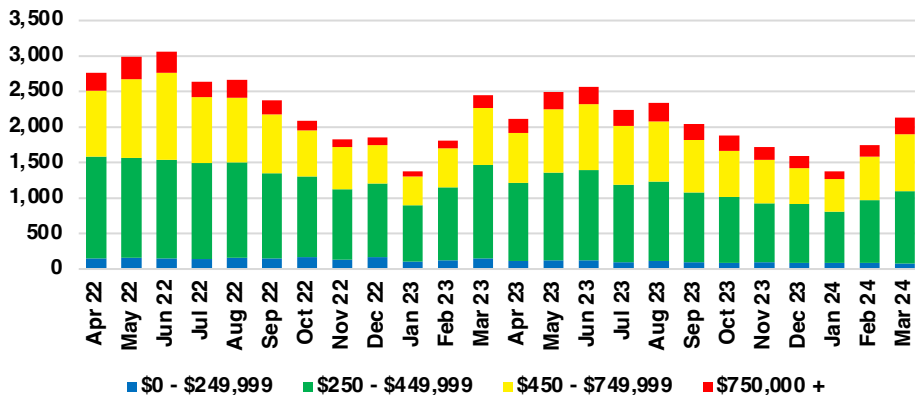

NORTH GEORGIA DEEP DIVE MARKET DATA

April 2024

April
2024

DEEP DIVE

NORTH GEORGIA QUICK N' DICATORS

NORTH GEORGIA INVENTORY MONTHS OF SUPPLY

NORTH GEORGIA SALES VOLUME VS SUPPLY

NORTH GEORGIA SALES BY PRICE POINT