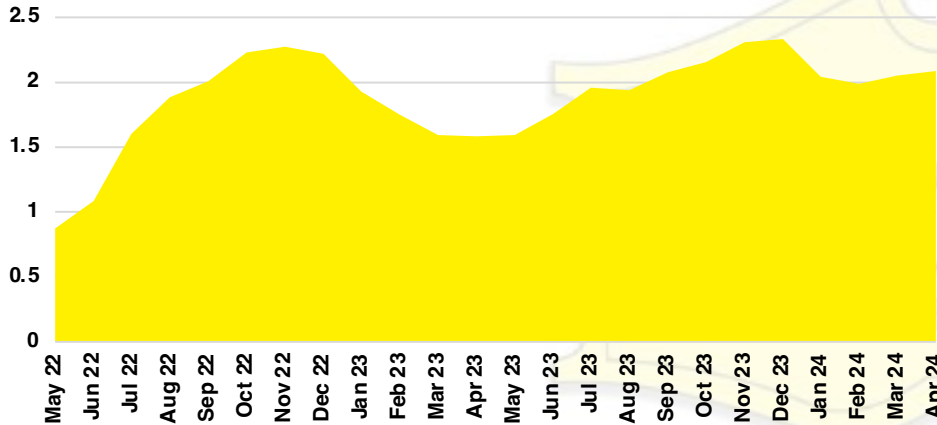

NORTH GEORGIA DEEP DIVE MARKET DATA

April 2024

April
2024

DEEP DIVE

NORTH GEORGIA QUICK N' DICATORS

NORTH GEORGIA INVENTORY MONTHS OF SUPPLY

NORTH GEORGIA SALES VOLUME VS SUPPLY

NORTH GEORGIA SALES BY PRICE POINT