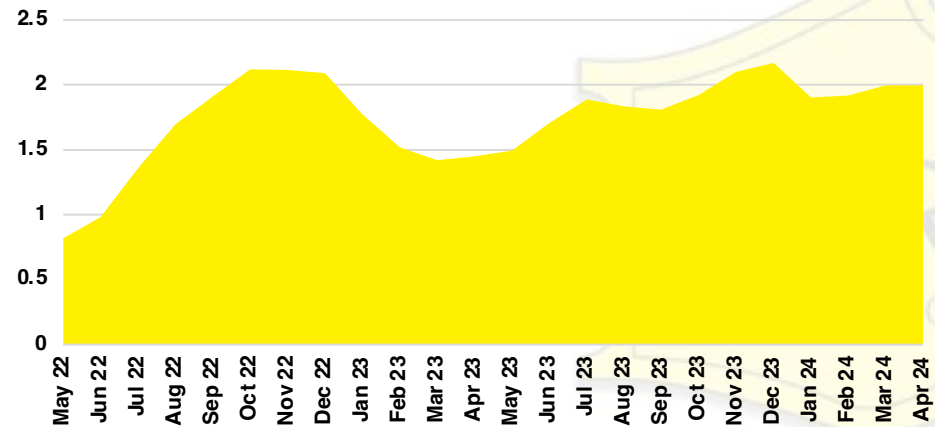

BARROW COUNTY INVENTORY BY PRICE POINT

CHEROKEE COUNTY QUICK N'DICATORS

CHEROKEE COUNTY SALES VOLUME VS SUPPLY

CHEROKEE COUNTY INVENTORY MONTHS OF SUPPLY

CHEROKEE COUNTY 12 MONTH AVERAGE SALES PRICE

CHEROKEE COUNTY SALES BY PRICE POINT