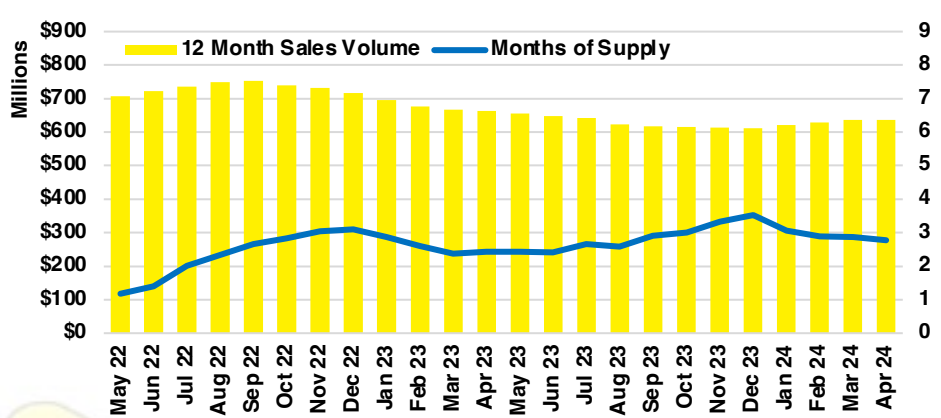

STEPHENS COUNTY SALES BY PRICE POINT

STEPHENS COUNTY INVENTORY BY PRICE POINT

WALTON COUNTY QUICK N' DICATORS

WALTON COUNTY SALES VOLUME VS SUPPLY

WALTON COUNTY INVENTORY MONTHS OF SUPPLY

WALTON COUNTY 12 MONTH AVERAGE SALES PRICE