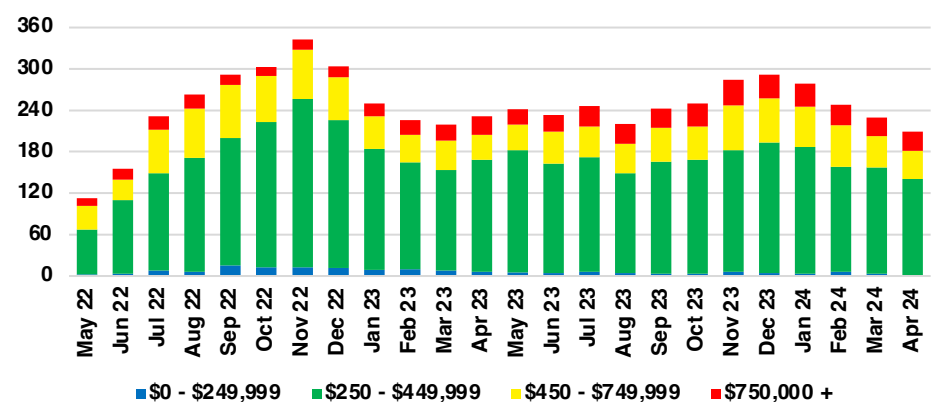

BANKS COUNTY INVENTORY BY PRICE POINT

BARROW COUNTY QUICK N'DICATORS

BARROW COUNTY SALES VOLUME VS SUPPLY

BARROW COUNTY INVENTORY MONTHS OF SUPPLY

BARROW COUNTY 12 MONTH AVERAGE SALES PRICE

BARROW COUNTY SALES BY PRICE POINT

BARROW COUNTY INVENTORY BY PRICE POINT

CHEROKEE COUNTY QUICK N'DICATORS

CHEROKEE COUNTY SALES VOLUME VS SUPPLY

CHEROKEE COUNTY INVENTORY MONTHS OF SUPPLY

CHEROKEE COUNTY 12 MONTH AVERAGE SALES PRICE

CHEROKEE COUNTY SALES BY PRICE POINT