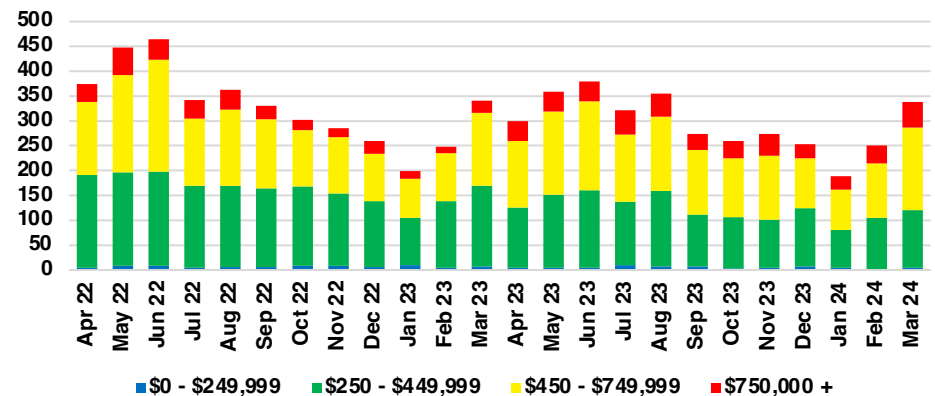

BARROW COUNTY INVENTORY BY PRICE POINT

CHEROKEE COUNTY QUICK N'DICATORS

CHEROKEE COUNTY SALES VOLUME VS SUPPLY

CHEROKEE COUNTY INVENTORY MONTHS OF SUPPLY

CHEROKEE COUNTY 12 MONTH AVERAGE SALES PRICE

CHEROKEE COUNTY SALES BY PRICE POINT