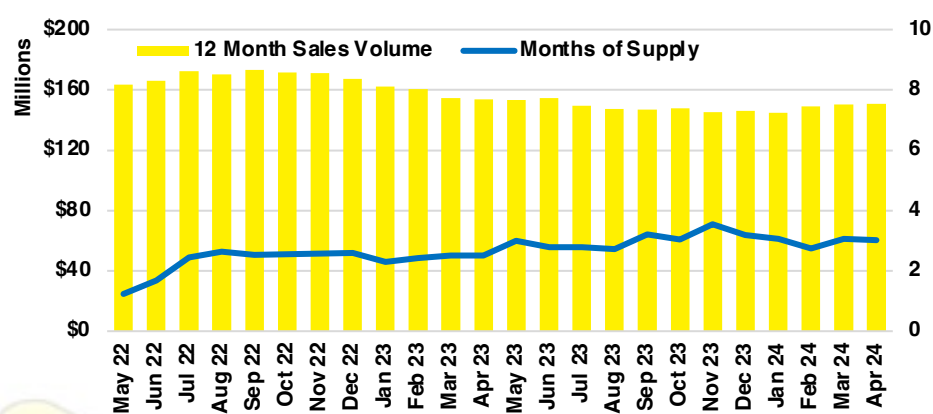

WALTON COUNTY SALES BY PRICE POINT

WALTON COUNTY INVENTORY BY PRICE POINT

WHITE COUNTY QUICK N' DICATORS

WHITE COUNTY SALES VOLUME VS SUPPLY

WHITE COUNTY INVENTORY MONTHS OF SUPPLY

WHITE COUNTY 12 MONTH AVERAGE SALES PRICE