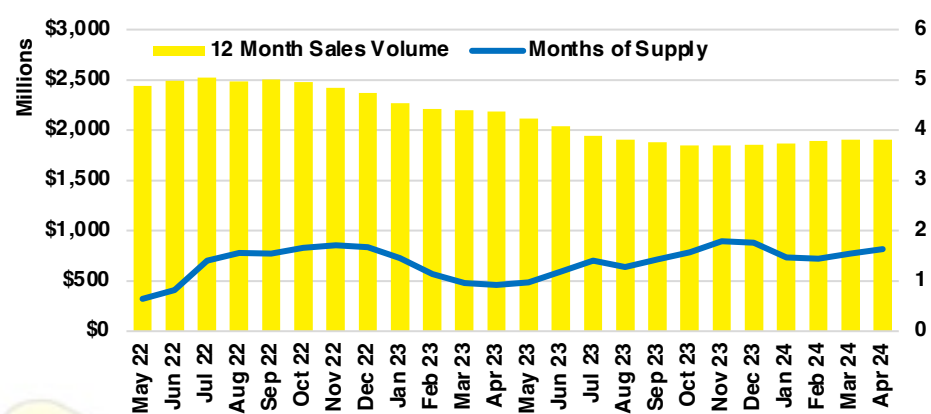

CHEROKEE COUNTY INVENTORY BY PRICE POINT

DAWSON COUNTY QUICK N'DICATORS

DAWSON COUNTY SALES VOLUME VS SUPPLY

DAWSON COUNTY INVENTORY MONTHS OF SUPPLY

DAWSON COUNTY 12 MONTH AVERAGE SALES PRICE

DAWSON COUNTY SALES BY PRICE POINT

DAWSON COUNTY INVENTORY BY PRICE POINT

FORSYTH COUNTY QUICK N'DICATORS

FORSYTH COUNTY SALES VOLUME VS SUPPLY

FORSYTH COUNTY INVENTORY MONTHS OF SUPPLY

FORSYTH COUNTY 12 MONTH AVERAGE SALES PRICE

FORSYTH COUNTY SALES BY PRICE POINT