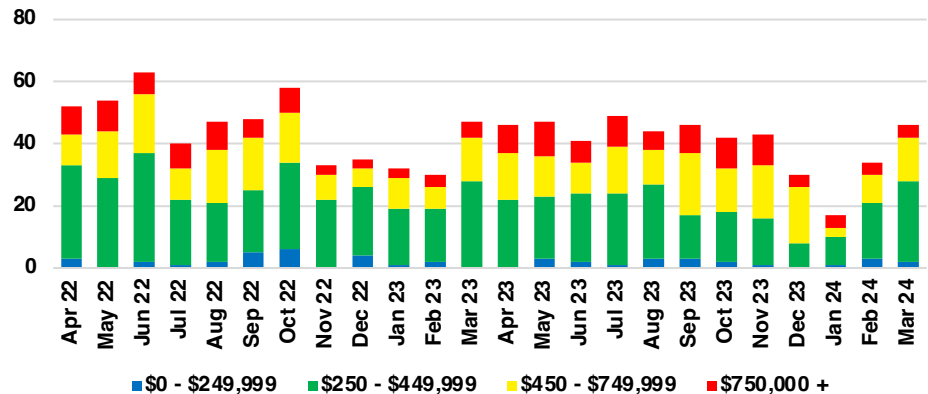

BARROW COUNTY INVENTORY BY PRICE POINT

CHEROKEE COUNTY QUICK N'DICATORS

CHEROKEE COUNTY SALES VOLUME VS SUPPLY

CHEROKEE COUNTY INVENTORY MONTHS OF SUPPLY

CHEROKEE COUNTY 12 MONTH AVERAGE SALES PRICE

CHEROKEE COUNTY SALES BY PRICE POINT

CHEROKEE COUNTY INVENTORY BY PRICE POINT

DAWSON COUNTY QUICK N'DICATORS

DAWSON COUNTY SALES VOLUME VS SUPPLY

DAWSON COUNTY INVENTORY MONTHS OF SUPPLY

DAWSON COUNTY 12 MONTH AVERAGE SALES PRICE

DAWSON COUNTY SALES BY PRICE POINT

DAWSON COUNTY INVENTORY BY PRICE POINT

FORSYTH COUNTY QUICK N'DICATORS

FORSYTH COUNTY SALES VOLUME VS SUPPLY

FORSYTH COUNTY INVENTORY MONTHS OF SUPPLY

FORSYTH COUNTY 12 MONTH AVERAGE SALES PRICE

FORSYTH COUNTY SALES BY PRICE POINT