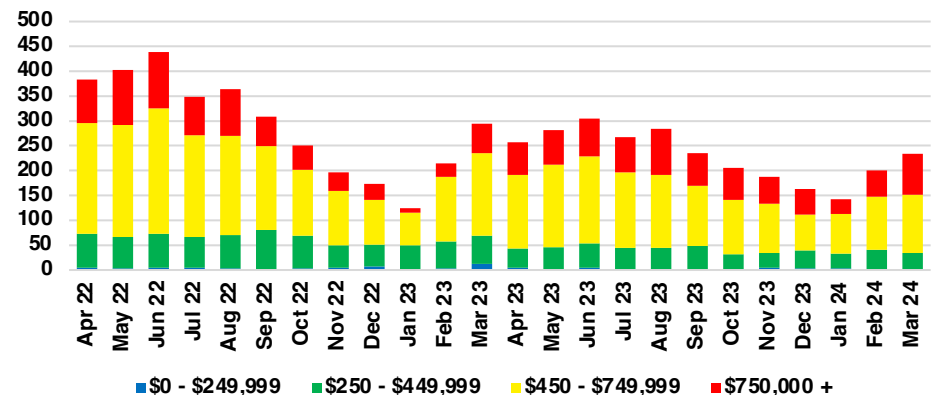

DAWSON COUNTY INVENTORY BY PRICE POINT

FORSYTH COUNTY QUICK N'DICATORS

FORSYTH COUNTY SALES VOLUME VS SUPPLY

FORSYTH COUNTY INVENTORY MONTHS OF SUPPLY

FORSYTH COUNTY 12 MONTH AVERAGE SALES PRICE

FORSYTH COUNTY SALES BY PRICE POINT