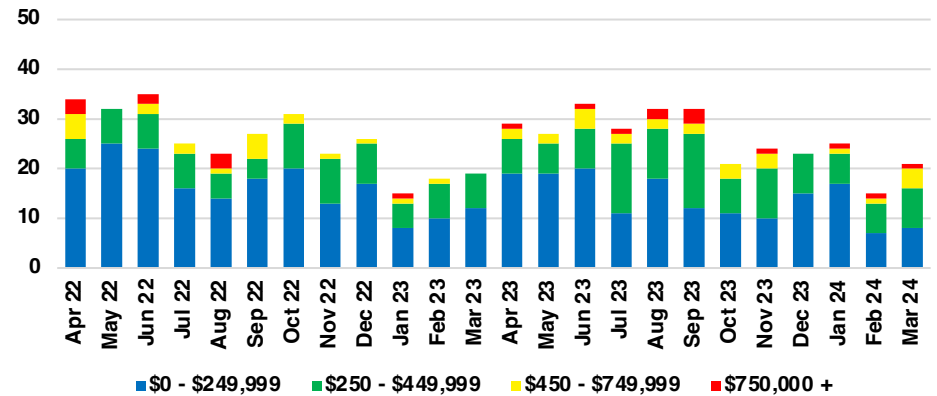

STEPHENS COUNTY SALES BY PRICE POINT