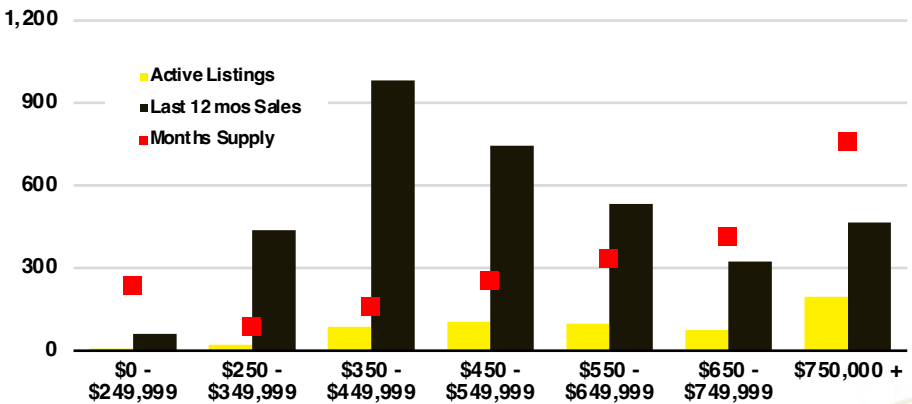

BANKS COUNTY INVENTORY BY PRICE POINT

BARROW COUNTY QUICK N'DICATORS

BARROW COUNTY SALES VOLUME VS SUPPLY

BARROW COUNTY INVENTORY MONTHS OF SUPPLY

BARROW COUNTY 12 MONTH AVERAGE SALES PRICE

BARROW COUNTY SALES BY PRICE POINT

BARROW COUNTY INVENTORY BY PRICE POINT

CHEROKEE COUNTY QUICK N'DICATORS

CHEROKEE COUNTY SALES VOLUME VS SUPPLY

CHEROKEE COUNTY INVENTORY MONTHS OF SUPPLY

CHEROKEE COUNTY 12 MONTH AVERAGE SALES PRICE

CHEROKEE COUNTY SALES BY PRICE POINT

WALTON COUNTY SALES BY PRICE POINT

WALTON COUNTY INVENTORY BY PRICE POINT

WHITE COUNTY QUICK N' DICATORS

WHITE COUNTY SALES VOLUME VS SUPPLY

WHITE COUNTY INVENTORY MONTHS OF SUPPLY

WHITE COUNTY 12 MONTH AVERAGE SALES PRICE