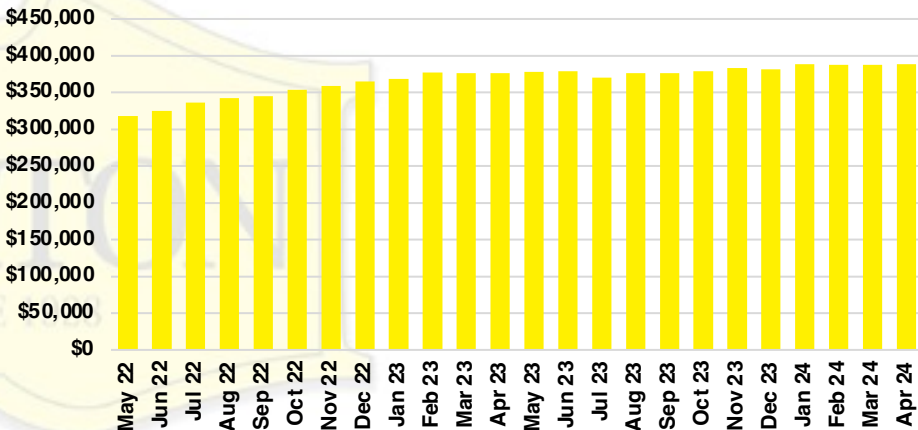

WALTON COUNTY SALES BY PRICE POINT

WALTON COUNTY INVENTORY BY PRICE POINT

WHITE COUNTY QUICK N' DICATORS

WHITE COUNTY SALES VOLUME VS SUPPLY

WHITE COUNTY INVENTORY MONTHS OF SUPPLY

WHITE COUNTY 12 MONTH AVERAGE SALES PRICE

WHITE COUNTY SALES BY PRICE POINT

WHITE COUNTY INVENTORY BY PRICE POINT