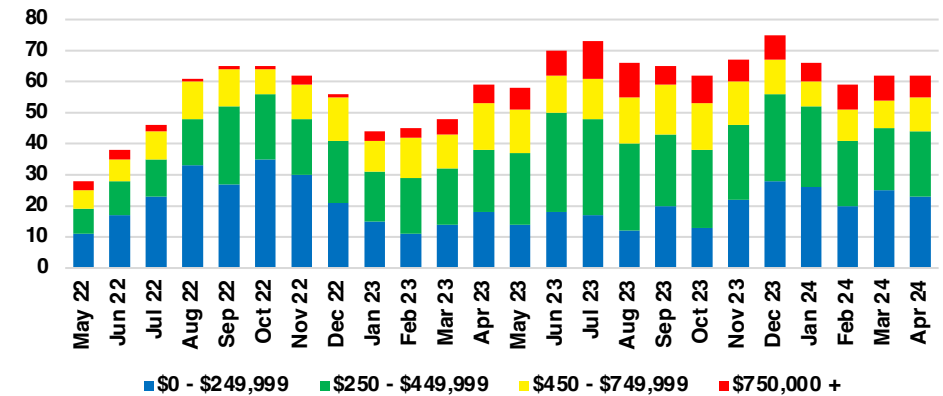

STEPHENS COUNTY INVENTORY BY PRICE POINT