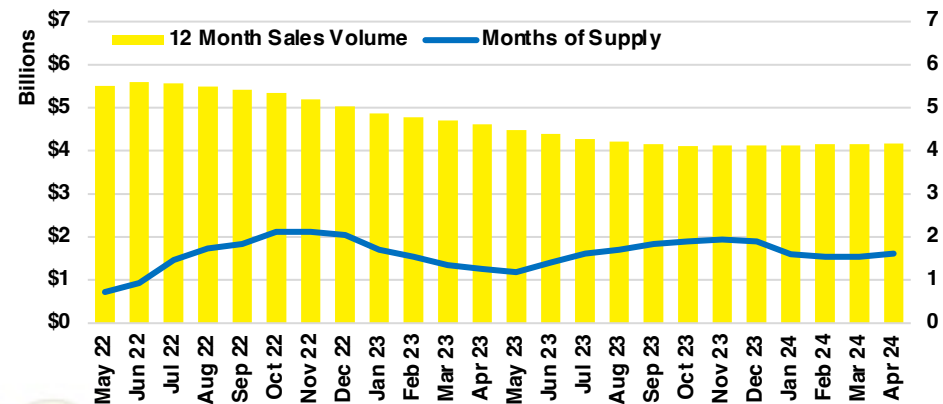

GWINNETT COUNTY SALES VOLUME VS SUPPLY