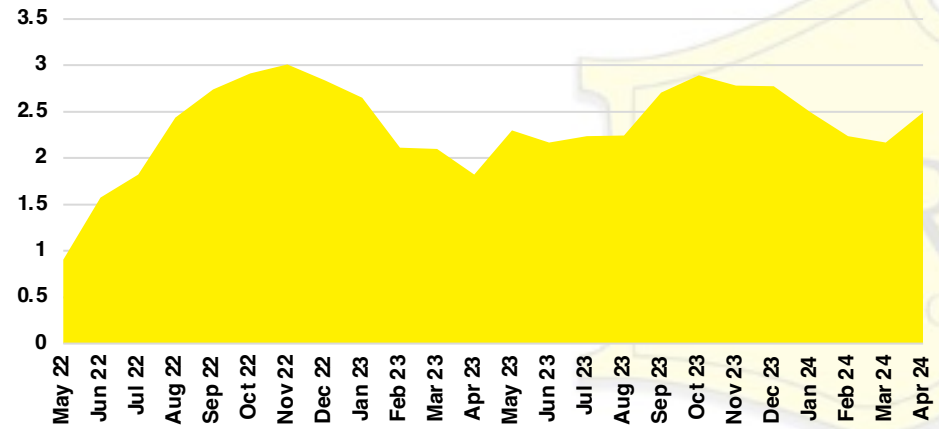

GWINNETT COUNTY INVENTORY BY PRICE POINT

HABERSHAM COUNTY QUICK N' DICATORS

HABERSHAM COUNTY SALES VOLUME VS SUPPLY

HABERSHAM COUNTY INVENTORY MONTHS OF SUPPLY

HABERSHAM COUNTY 12 MONTH AVERAGE SALES PRICE