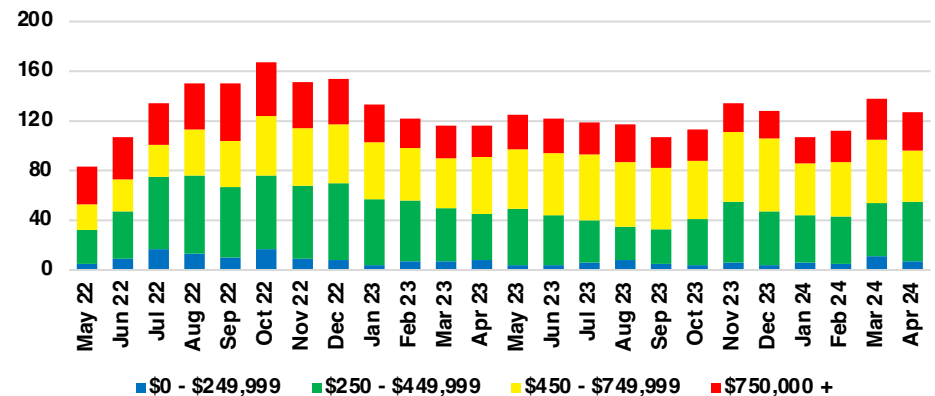

PICKENS COUNTY INVENTORY BY PRICE POINT