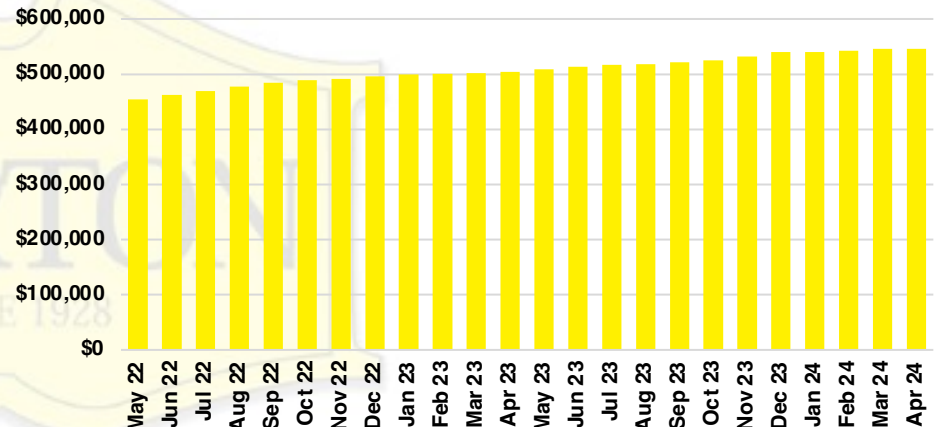

BANKS COUNTY INVENTORY BY PRICE POINT

BARROW COUNTY QUICK N'DICATORS

BARROW COUNTY SALES VOLUME VS SUPPLY

BARROW COUNTY INVENTORY MONTHS OF SUPPLY

BARROW COUNTY 12 MONTH AVERAGE SALES PRICE

BARROW COUNTY SALES BY PRICE POINT

BARROW COUNTY INVENTORY BY PRICE POINT

CHEROKEE COUNTY QUICK N'DICATORS

CHEROKEE COUNTY SALES VOLUME VS SUPPLY

CHEROKEE COUNTY INVENTORY MONTHS OF SUPPLY

CHEROKEE COUNTY 12 MONTH AVERAGE SALES PRICE

CHEROKEE COUNTY SALES BY PRICE POINT