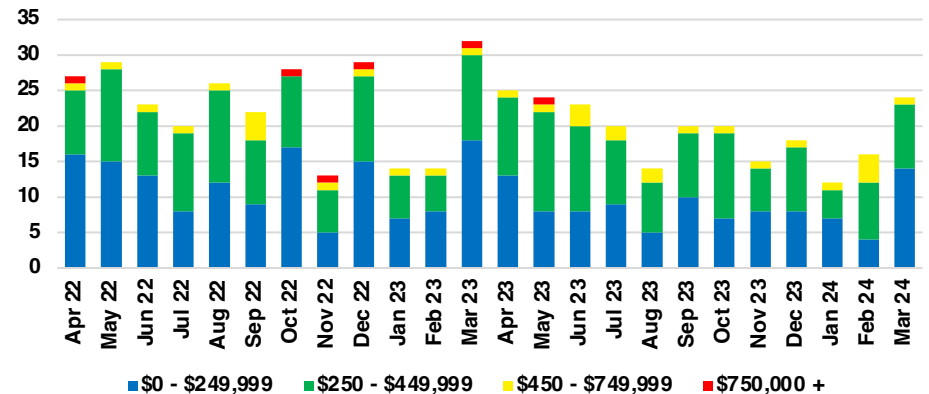

FORSYTH COUNTY INVENTORY BY PRICE POINT

FRANKLIN COUNTY QUICK N'DICATORS

FRANKLIN COUNTY SALES VOLUME VS SUPPLY

FRANKLIN COUNTY INVENTORY MONTHS OF SUPPLY

FRANKLIN COUNTY 12 MONTH AVERAGE SALES PRICE

FRANKLIN COUNTY SALES BY PRICE POINT