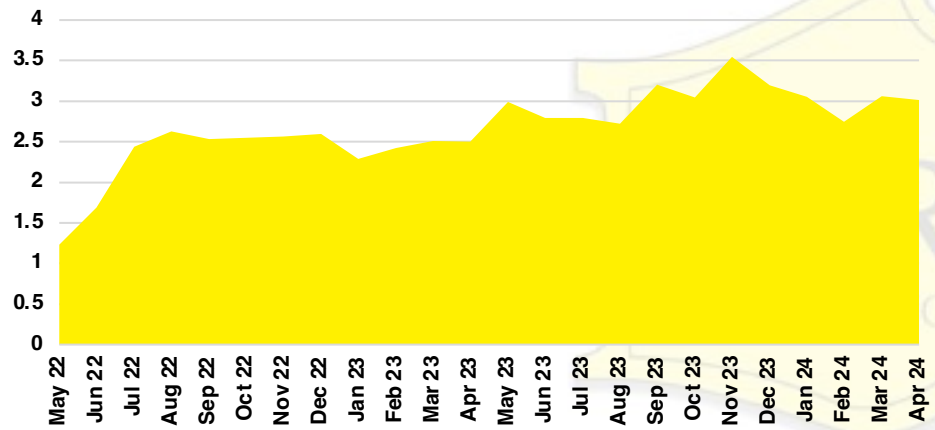

WALTON COUNTY SALES BY PRICE POINT

WALTON COUNTY INVENTORY BY PRICE POINT

WHITE COUNTY QUICK N' DICATORS

WHITE COUNTY SALES VOLUME VS SUPPLY

WHITE COUNTY INVENTORY MONTHS OF SUPPLY

WHITE COUNTY 12 MONTH AVERAGE SALES PRICE