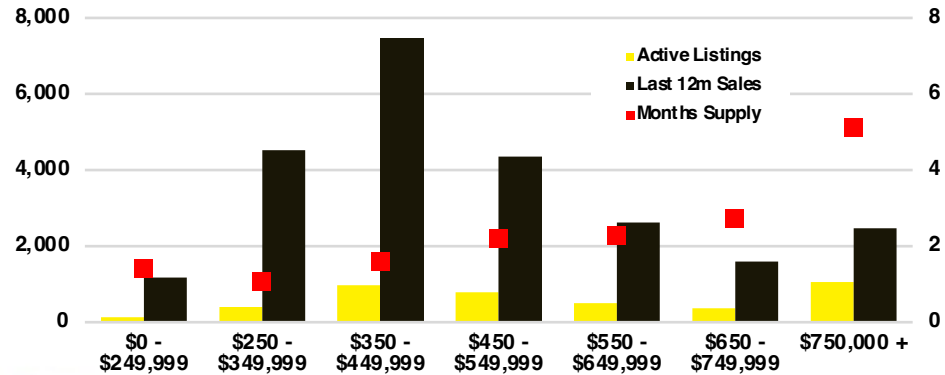

NORTH GEORGIA DEEP DIVE MARKET DATA

April 2024

April
2024

DEEP DIVE

NORTH GEORGIA QUICK N' DICATORS

NORTH GEORGIA INVENTORY MONTHS OF SUPPLY

NORTH GEORGIA SALES VOLUME VS SUPPLY

NORTH GEORGIA SALES BY PRICE POINT

WALTON COUNTY SALES BY PRICE POINT

WALTON COUNTY INVENTORY BY PRICE POINT

WHITE COUNTY QUICK N' DICATORS

WHITE COUNTY SALES VOLUME VS SUPPLY

WHITE COUNTY INVENTORY MONTHS OF SUPPLY

WHITE COUNTY 12 MONTH AVERAGE SALES PRICE