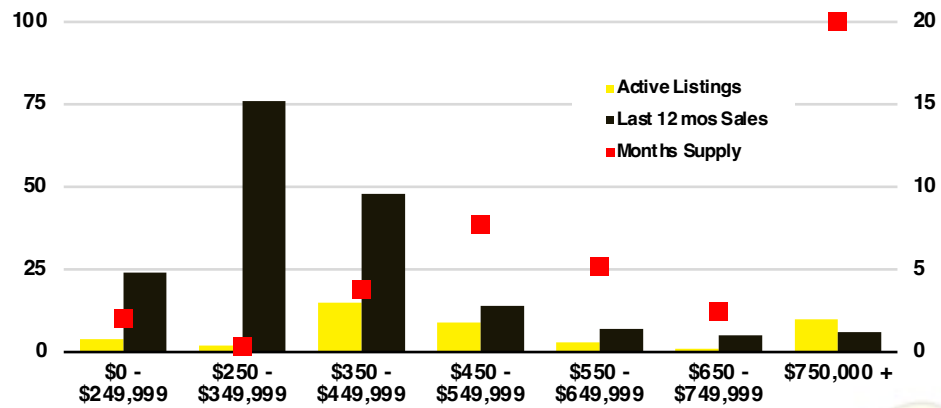

BANKS COUNTY QUICK N'DICATORS