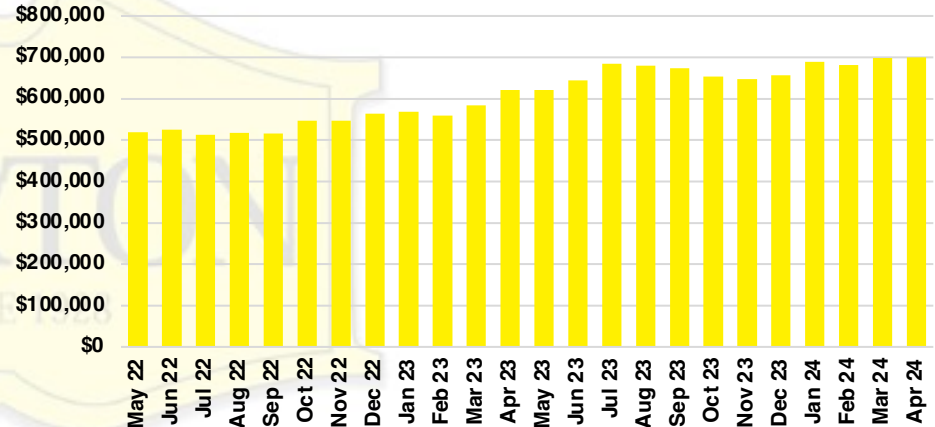

PICKENS COUNTY SALES BY PRICE POINT

PICKENS COUNTY INVENTORY BY PRICE POINT

RABUN COUNTY QUICK N'DICATORS

RABUN COUNTY SALES VOLUME VS SUPPLY

RABUN COUNTY INVENTORY MONTHS OF SUPPLY

RABUN COUNTY 12 MONTH AVERAGE SALES PRICE