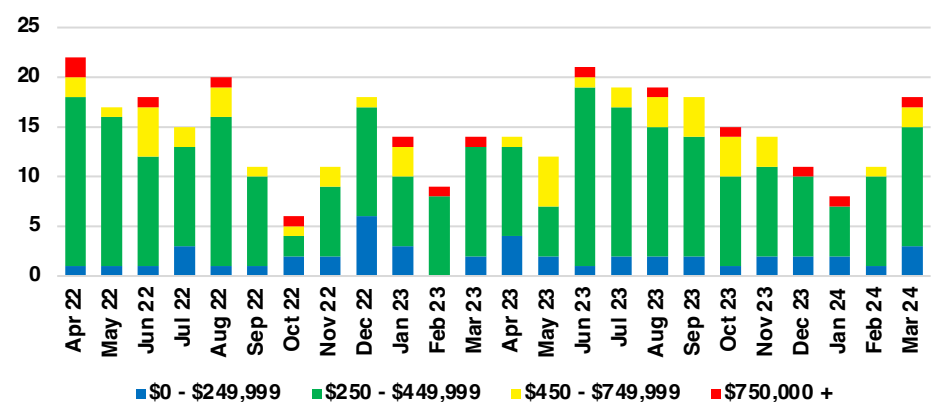

NORTH GEORGIA INVENTORY BY PRICE POINT

BANKS COUNTY QUICK N'DICATORS

BANKS COUNTY SALES VOLUME VS SUPPLY

BANKS COUNTY INVENTORY MONTHS OF SUPPLY

BANKS COUNTY 12 MONTH AVERAGE SALES PRICE

BANKS COUNTY SALES BY PRICE POINT

BANKS COUNTY INVENTORY BY PRICE POINT

BARROW COUNTY QUICK N'DICATORS

BARROW COUNTY SALES VOLUME VS SUPPLY

BARROW COUNTY INVENTORY MONTHS OF SUPPLY

BARROW COUNTY 12 MONTH AVERAGE SALES PRICE

BARROW COUNTY SALES BY PRICE POINT