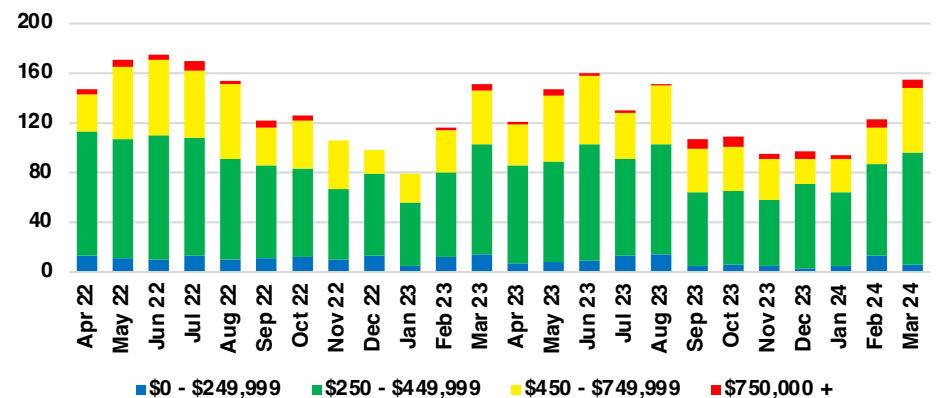

WALTON COUNTY SALES BY PRICE POINT