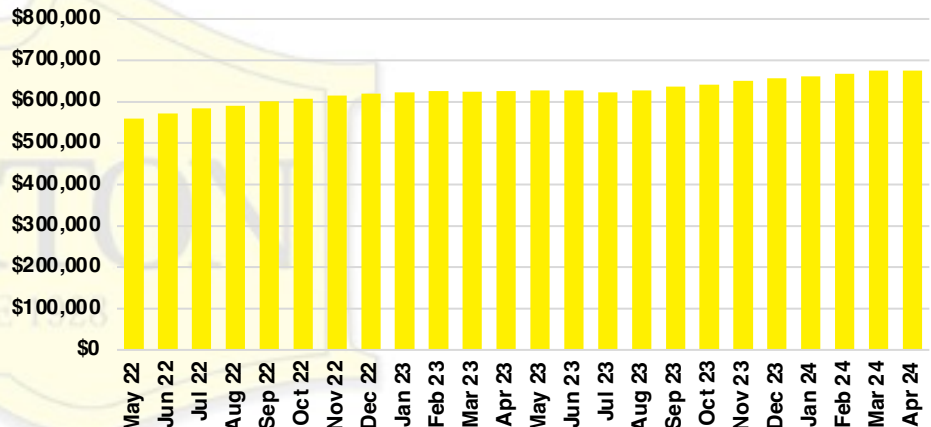

DAWSON COUNTY INVENTORY BY PRICE POINT

FORSYTH COUNTY QUICK N'DICATORS

FORSYTH COUNTY SALES VOLUME VS SUPPLY

FORSYTH COUNTY INVENTORY MONTHS OF SUPPLY

FORSYTH COUNTY 12 MONTH AVERAGE SALES PRICE

FORSYTH COUNTY SALES BY PRICE POINT