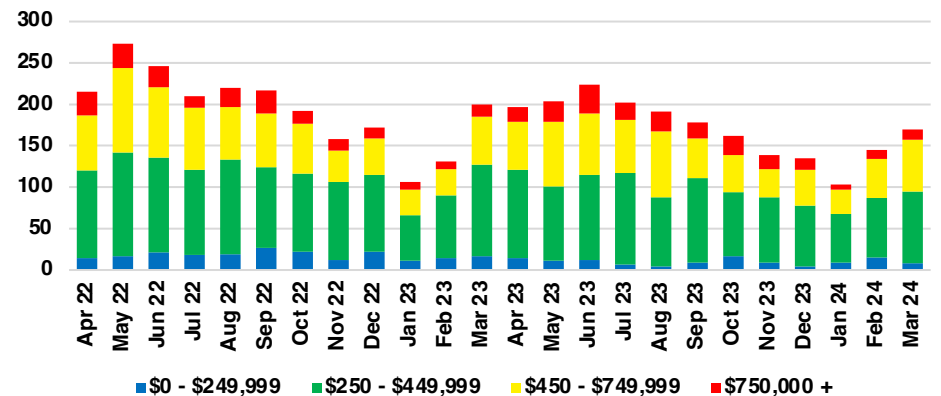

HALL COUNTY SALES BY PRICE POINT