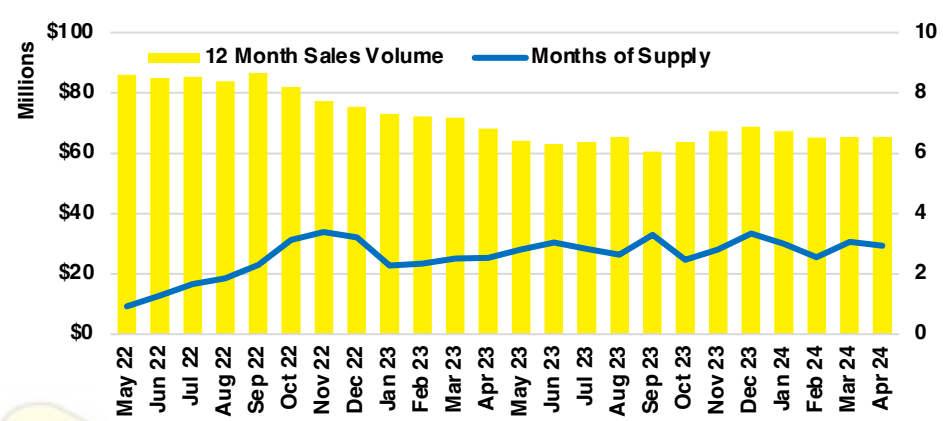

BANKS COUNTY SALES VOLUME VS SUPPLY