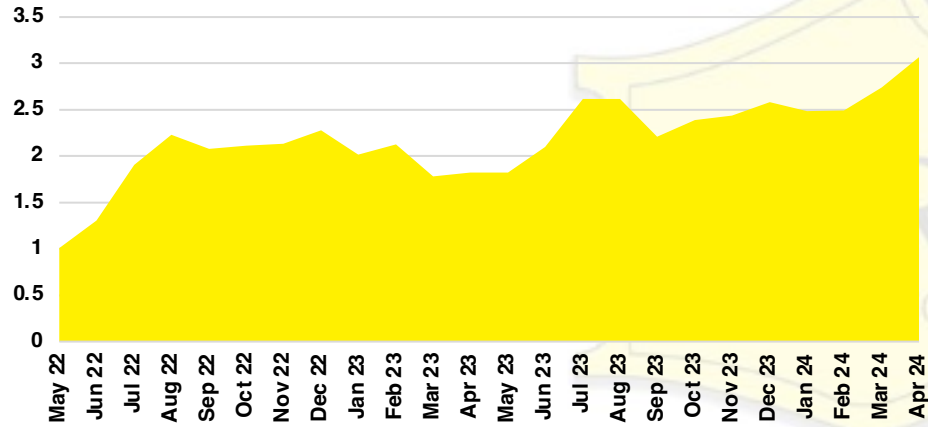

CHEROKEE COUNTY INVENTORY BY PRICE POINT

DAWSON COUNTY QUICK N'DICATORS

DAWSON COUNTY SALES VOLUME VS SUPPLY

DAWSON COUNTY INVENTORY MONTHS OF SUPPLY

DAWSON COUNTY 12 MONTH AVERAGE SALES PRICE

DAWSON COUNTY SALES BY PRICE POINT