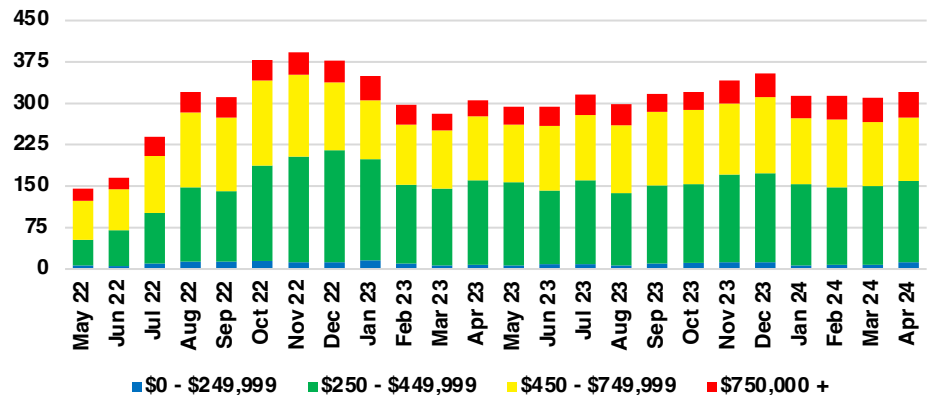

JACKSON COUNTY INVENTORY BY PRICE POINT