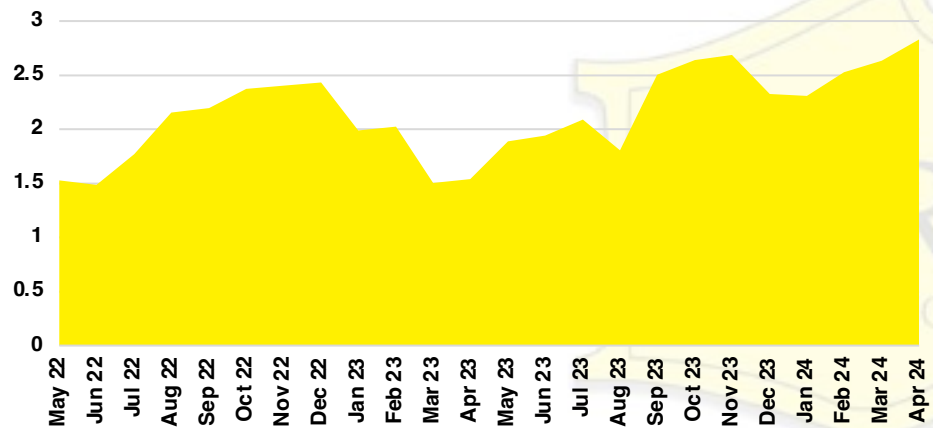

JACKSON COUNTY SALES BY PRICE POINT

JACKSON COUNTY INVENTORY BY PRICE POINT

LUMPKIN COUNTY QUICK N'DICATORS

LUMPKIN COUNTY SALES VOLUME VS SUPPLY

LUMPKIN COUNTY INVENTORY MONTHS OF SUPPLY

LUMPKIN COUNTY 12 MONTH AVERAGE SALES PRICE