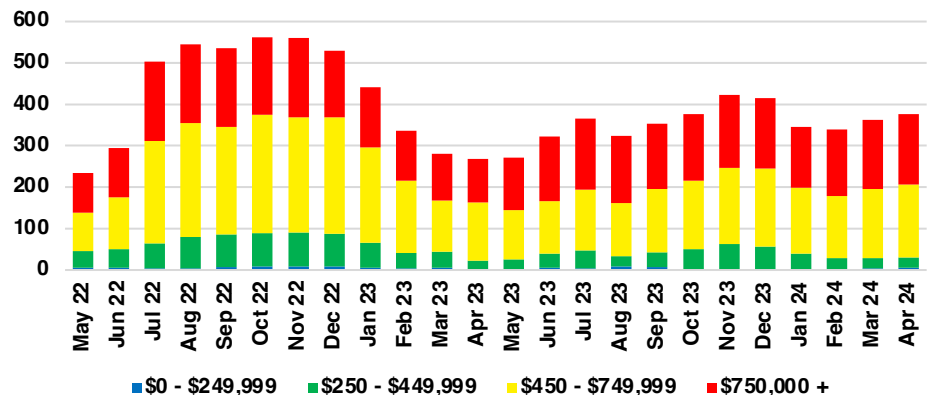

FORSYTH COUNTY INVENTORY BY PRICE POINT