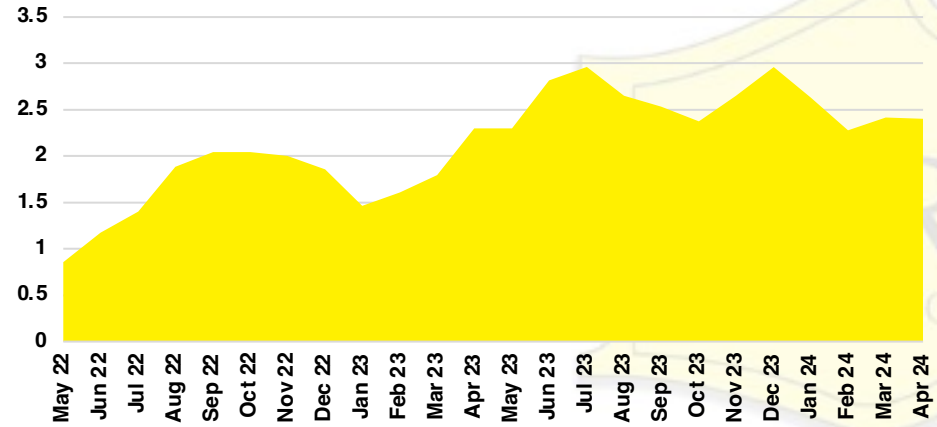

RABUN COUNTY SALES BY PRICE POINT

RABUN COUNTY INVENTORY BY PRICE POINT

STEPHENS COUNTY QUICK N'DICATORS

STEPHENS COUNTY SALES VOLUME VS SUPPLY

STEPHENS COUNTY INVENTORY MONTHS OF SUPPLY

STEPHENS COUNTY 12 MONTH AVERAGE SALES PRICE