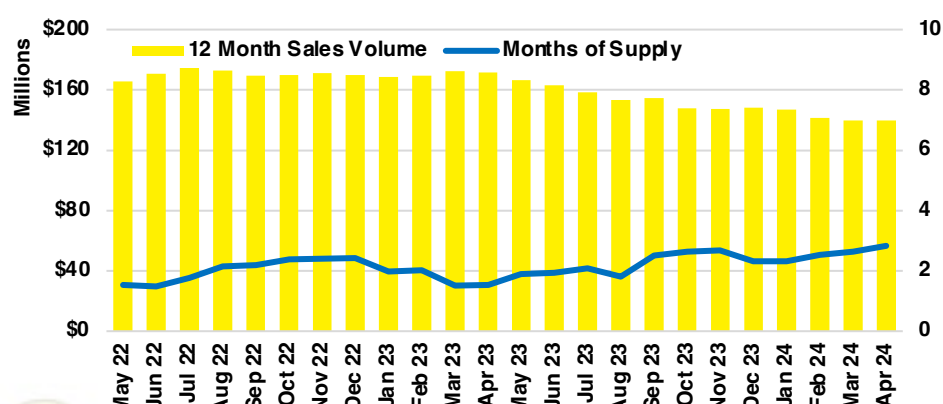

JACKSON COUNTY SALES BY PRICE POINT

JACKSON COUNTY INVENTORY BY PRICE POINT

LUMPKIN COUNTY QUICK N'DICATORS

LUMPKIN COUNTY SALES VOLUME VS SUPPLY

LUMPKIN COUNTY INVENTORY MONTHS OF SUPPLY

LUMPKIN COUNTY 12 MONTH AVERAGE SALES PRICE