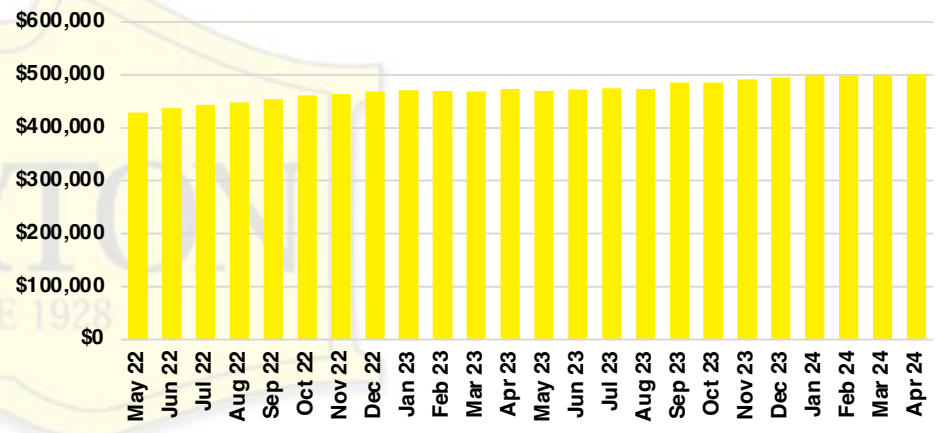

HABERSHAM COUNTY SALES BY PRICE POINT

HABERSHAM COUNTY INVENTORY BY PRICE POINT

HALL COUNTY QUICK N'DICATORS

HALL COUNTY SALES VOLUME VS SUPPLY

HALL COUNTY INVENTORY MONTHS OF SUPPLY

HALL COUNTY 12 MONTH AVERAGE SALES PRICE