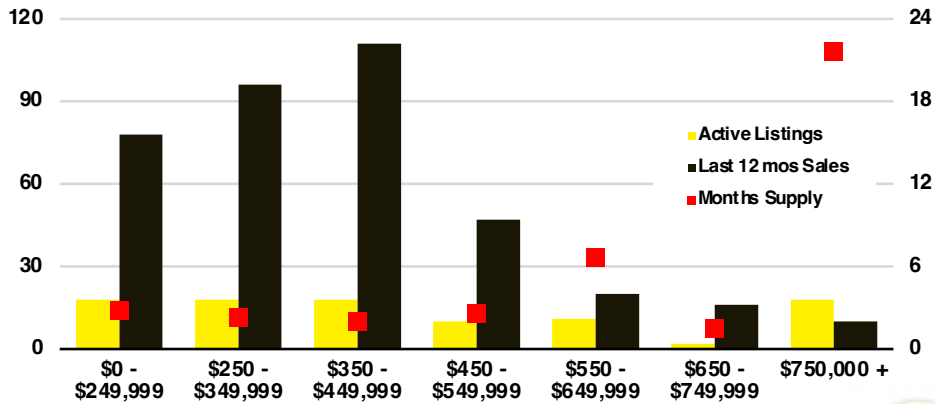

RABUN COUNTY SALES BY PRICE POINT

RABUN COUNTY INVENTORY BY PRICE POINT

STEPHENS COUNTY QUICK N'DICATORS

STEPHENS COUNTY SALES VOLUME VS SUPPLY

STEPHENS COUNTY INVENTORY MONTHS OF SUPPLY

STEPHENS COUNTY 12 MONTH AVERAGE SALES PRICE

STEPHENS COUNTY SALES BY PRICE POINT

STEPHENS COUNTY INVENTORY BY PRICE POINT

WALTON COUNTY QUICK N' DICATORS

WALTON COUNTY SALES VOLUME VS SUPPLY

WALTON COUNTY INVENTORY MONTHS OF SUPPLY

WALTON COUNTY 12 MONTH AVERAGE SALES PRICE

WALTON COUNTY SALES BY PRICE POINT

WALTON COUNTY INVENTORY BY PRICE POINT

WHITE COUNTY QUICK N' DICATORS

WHITE COUNTY SALES VOLUME VS SUPPLY

WHITE COUNTY INVENTORY MONTHS OF SUPPLY

WHITE COUNTY 12 MONTH AVERAGE SALES PRICE