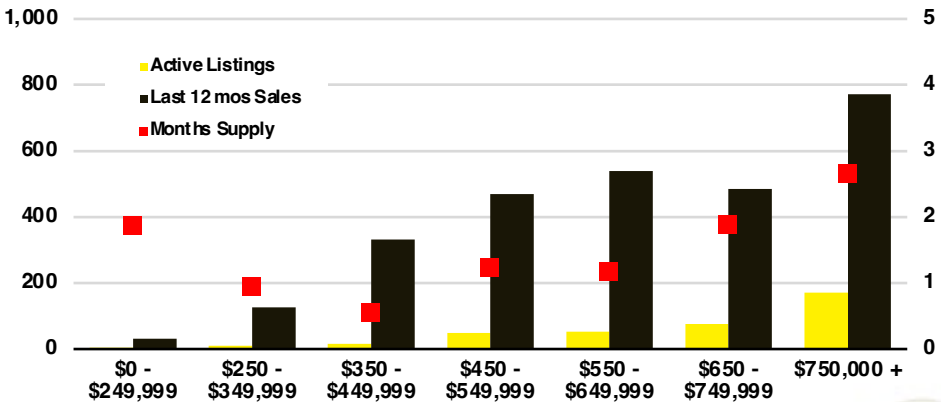

BARROW COUNTY INVENTORY BY PRICE POINT

CHEROKEE COUNTY QUICK N'DICATORS

CHEROKEE COUNTY SALES VOLUME VS SUPPLY

CHEROKEE COUNTY INVENTORY MONTHS OF SUPPLY

CHEROKEE COUNTY 12 MONTH AVERAGE SALES PRICE

CHEROKEE COUNTY SALES BY PRICE POINT

CHEROKEE COUNTY INVENTORY BY PRICE POINT

DAWSON COUNTY QUICK N'DICATORS

DAWSON COUNTY SALES VOLUME VS SUPPLY

DAWSON COUNTY INVENTORY MONTHS OF SUPPLY

DAWSON COUNTY 12 MONTH AVERAGE SALES PRICE

DAWSON COUNTY SALES BY PRICE POINT

DAWSON COUNTY INVENTORY BY PRICE POINT

FORSYTH COUNTY QUICK N'DICATORS

FORSYTH COUNTY SALES VOLUME VS SUPPLY

FORSYTH COUNTY INVENTORY MONTHS OF SUPPLY

FORSYTH COUNTY 12 MONTH AVERAGE SALES PRICE

FORSYTH COUNTY SALES BY PRICE POINT