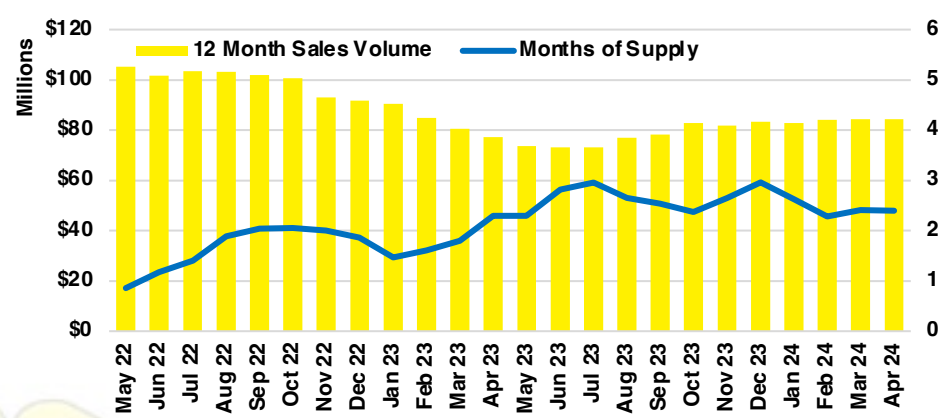

RABUN COUNTY SALES BY PRICE POINT

RABUN COUNTY INVENTORY BY PRICE POINT

STEPHENS COUNTY QUICK N'DICATORS

STEPHENS COUNTY SALES VOLUME VS SUPPLY

STEPHENS COUNTY INVENTORY MONTHS OF SUPPLY

STEPHENS COUNTY 12 MONTH AVERAGE SALES PRICE