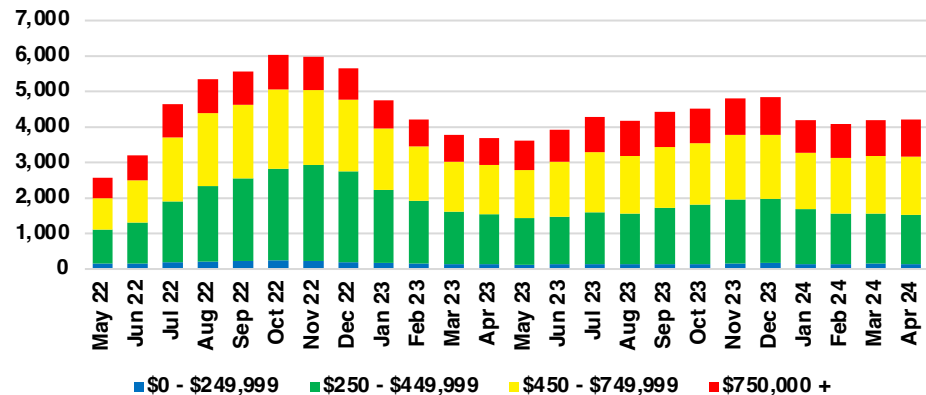

NORTH GEORGIA INVENTORY BY PRICE POINT