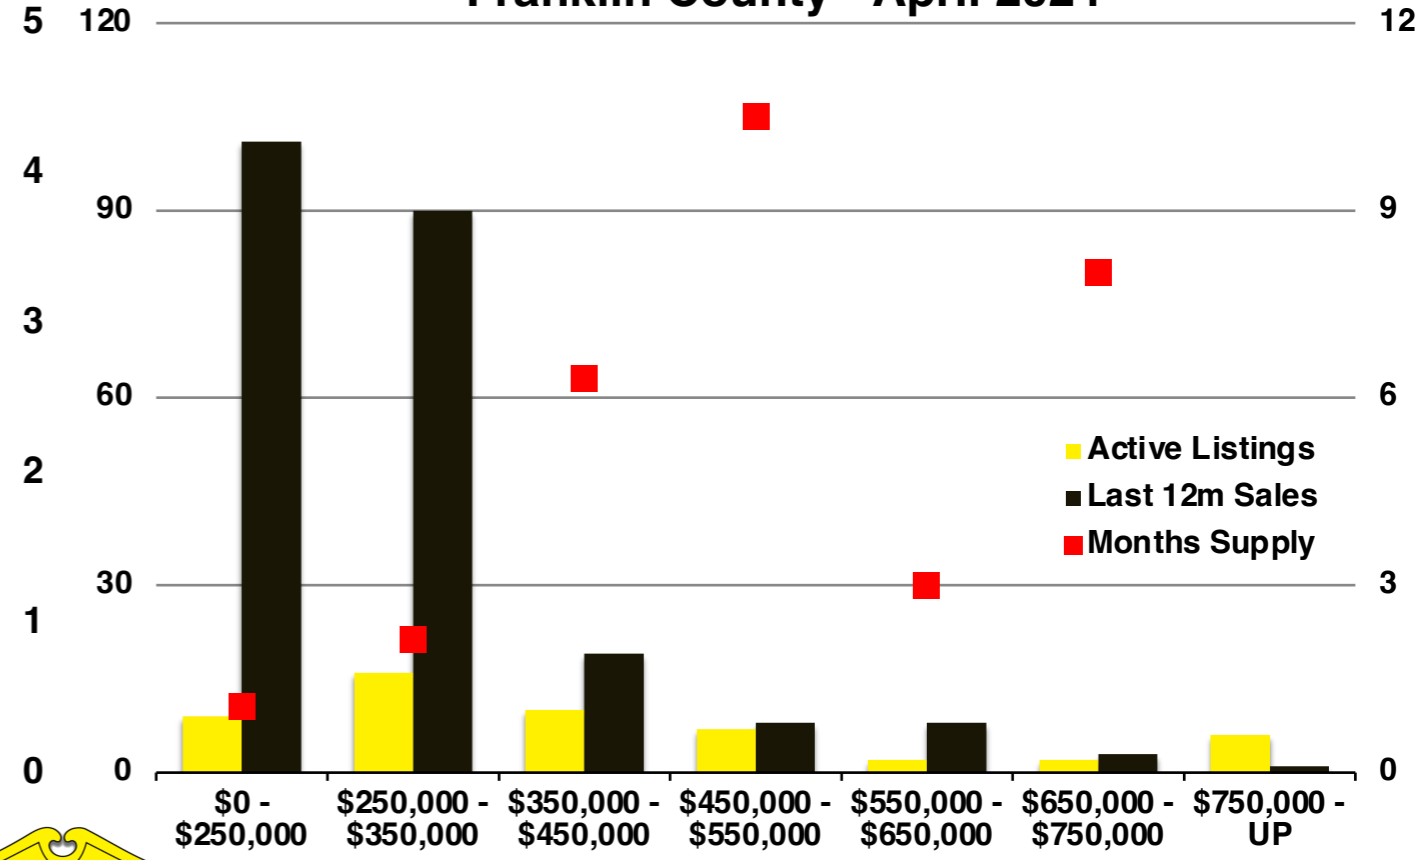

Franklin County - April 2024