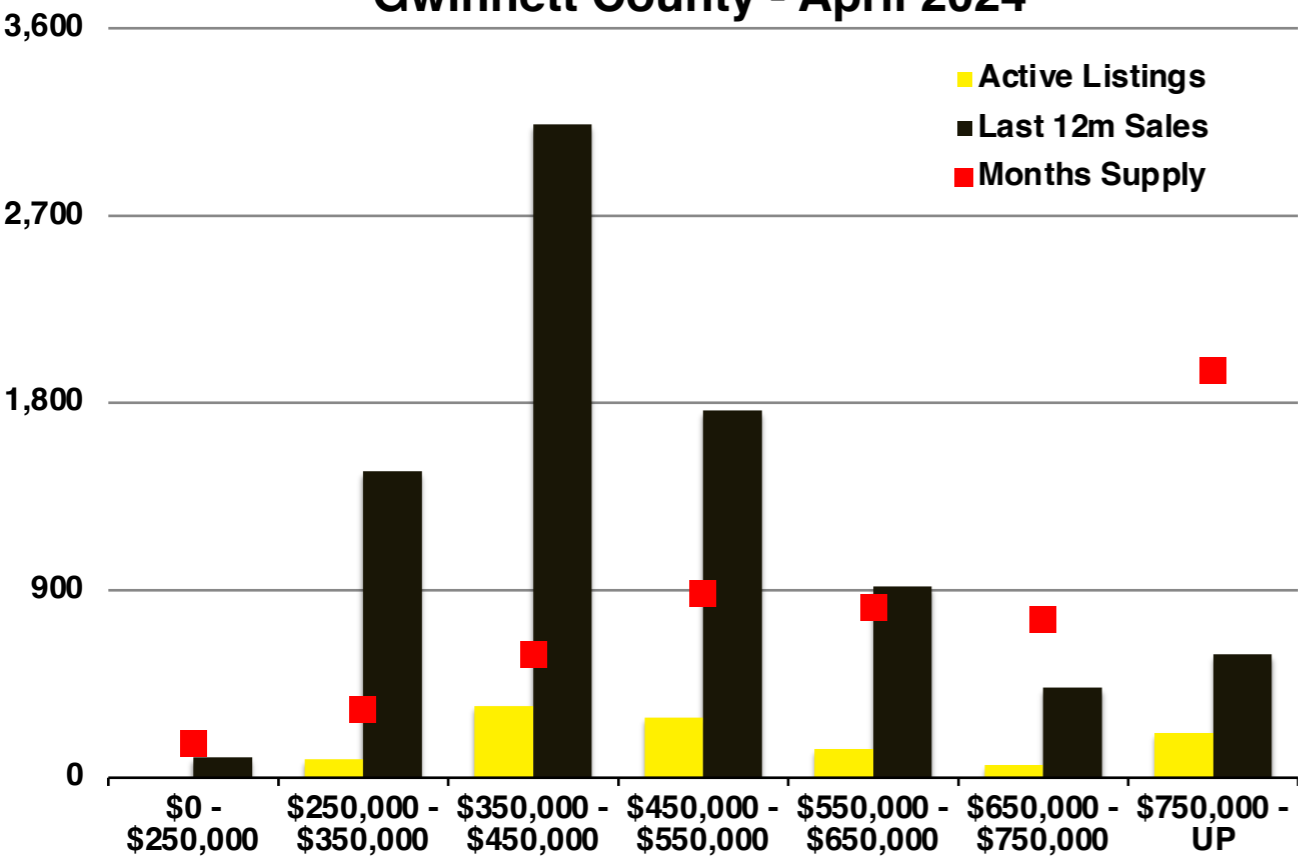

Gwinnett County - April 2024