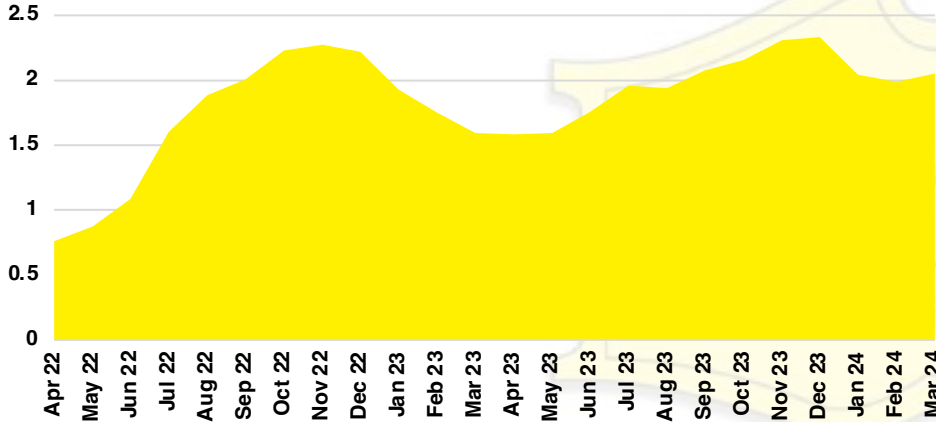

NORTH GEORGIA DEEP DIVE MARKET DATA

March 2024

March 2024

DEEP DIVE

NORTH GEORGIA QUICK N' DICATORS

NORTH GEORGIA INVENTORY MONTHS OF SUPPLY

NORTH GEORGIA SALES VOLUME VS SUPPLY

NORTH GEORGIA SALES BY PRICE POINT