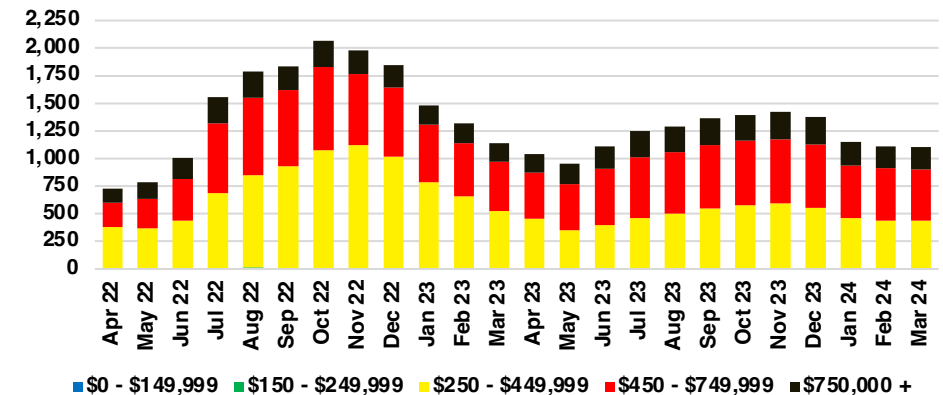

GWINNETT COUNTY INVENTORY BY PRICE POINT