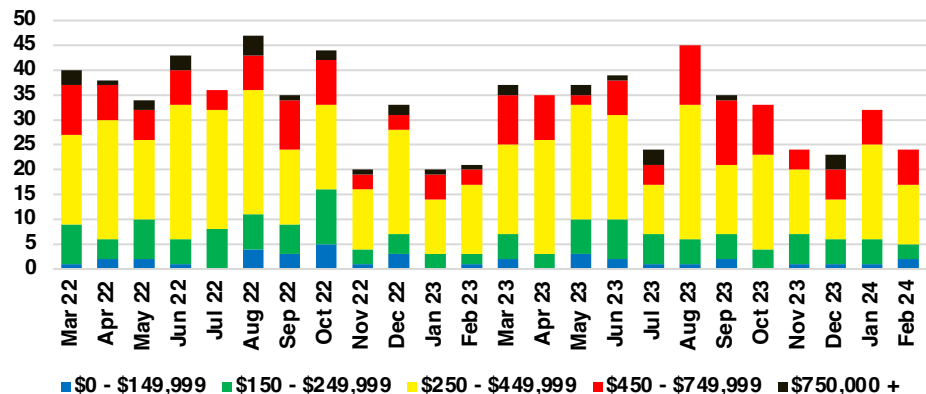

WALTON COUNTY SALES BY PRICE POINT

WALTON COUNTY INVENTORY BY PRICE POINT

WHITE COUNTY QUICK N' DICATORS

WHITE COUNTY SALES VOLUME VS SUPPLY

WHITE COUNTY INVENTORY MONTHS OF SUPPLY

WHITE COUNTY 12 MONTH AVERAGE SALES PRICE

WHITE COUNTY SALES BY PRICE POINT

WHITE COUNTY INVENTORY BY PRICE POINT