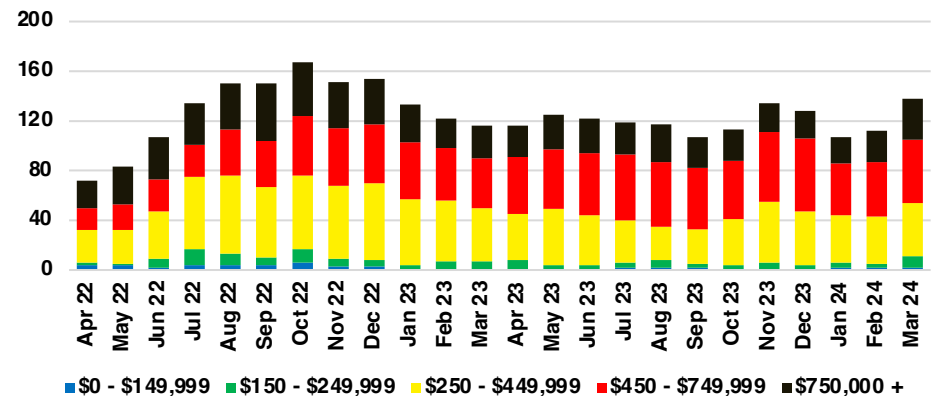

PICKENS COUNTY INVENTORY BY PRICE POINT