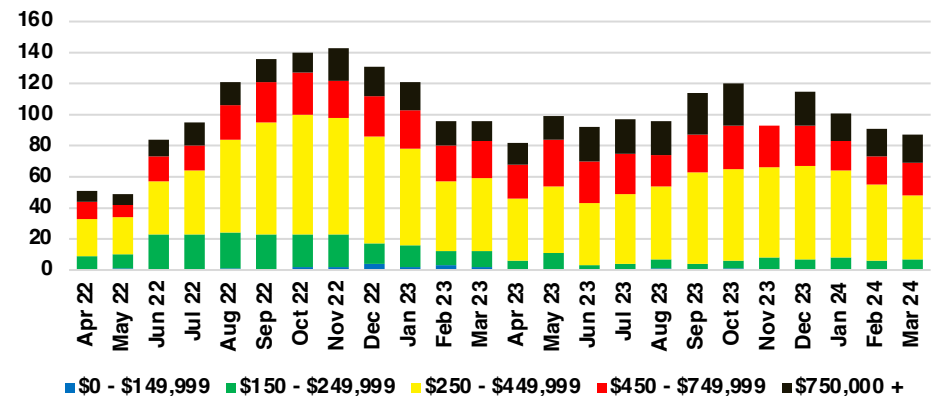

HABERSHAM COUNTY INVENTORY BY PRICE POINT