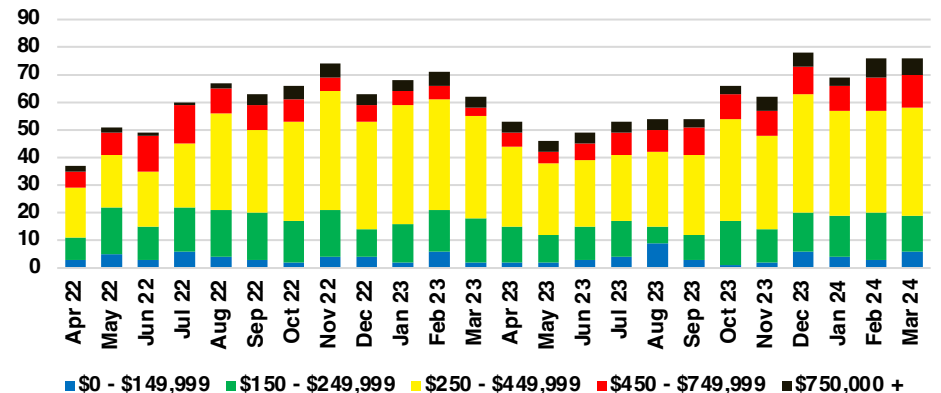

FRANKLIN COUNTY INVENTORY BY PRICE POINT