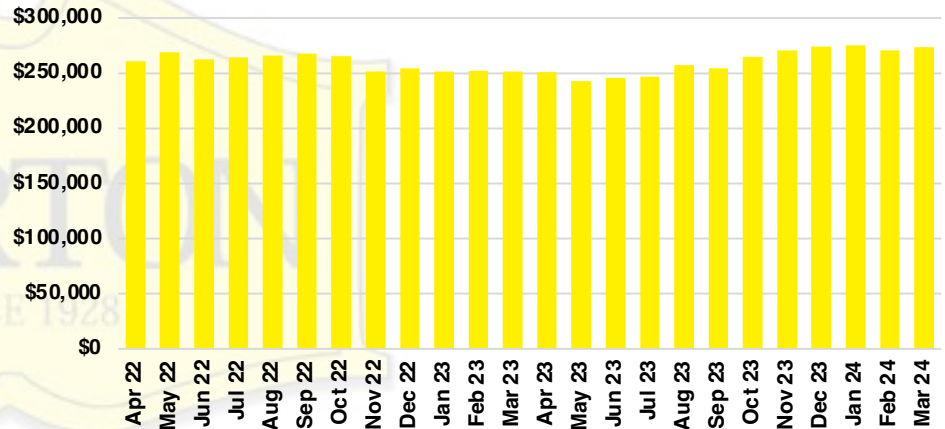

RABUN COUNTY SALES BY PRICE POINT

RABUN COUNTY INVENTORY BY PRICE POINT

STEPHENS COUNTY QUICK N'DICATORS

STEPHENS COUNTY SALES VOLUME VS SUPPLY

STEPHENS COUNTY INVENTORY MONTHS OF SUPPLY

STEPHENS COUNTY 12 MONTH AVERAGE SALES PRICE