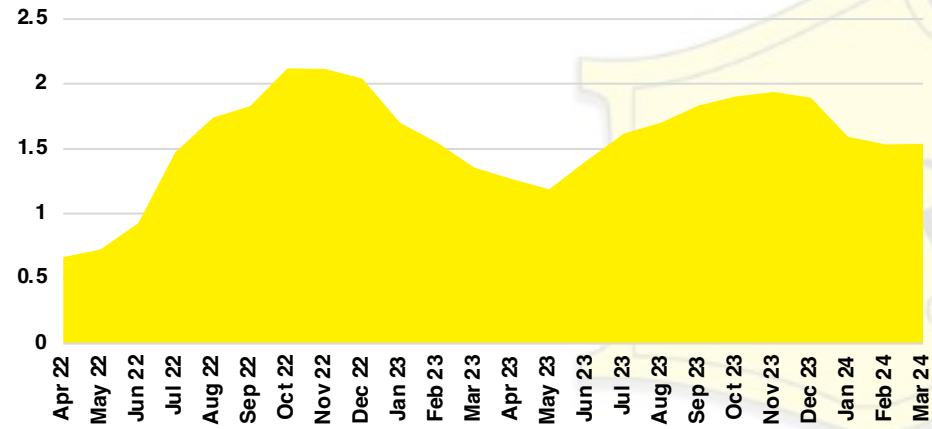

FRANKLIN COUNTY INVENTORY BY PRICE POINT

GWINNETT COUNTY QUICK N'DICATORS

GWINNETT COUNTY SALES VOLUME VS SUPPLY

GWINNETT COUNTY INVENTORY MONTHS OF SUPPLY

GWINNETT COUNTY 12 MONTH AVERAGE SALES PRICE

GWINNETT COUNTY SALES BY PRICE POINT