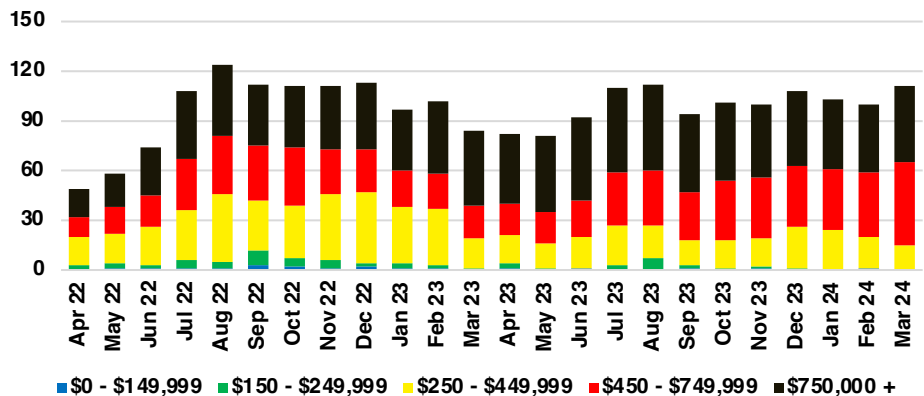

BARROW COUNTY INVENTORY BY PRICE POINT

CHEROKEE COUNTY QUICK N'DICATORS

CHEROKEE COUNTY SALES VOLUME VS SUPPLY

CHEROKEE COUNTY INVENTORY MONTHS OF SUPPLY

CHEROKEE COUNTY 12 MONTH AVERAGE SALES PRICE

CHEROKEE COUNTY SALES BY PRICE POINT

CHEROKEE COUNTY INVENTORY BY PRICE POINT

DAWSON COUNTY QUICK N'DICATORS

DAWSON COUNTY SALES VOLUME VS SUPPLY

DAWSON COUNTY INVENTORY MONTHS OF SUPPLY

DAWSON COUNTY 12 MONTH AVERAGE SALES PRICE

DAWSON COUNTY SALES BY PRICE POINT

DAWSON COUNTY INVENTORY BY PRICE POINT

FORSYTH COUNTY QUICK N'DICATORS

FORSYTH COUNTY SALES VOLUME VS SUPPLY

FORSYTH COUNTY INVENTORY MONTHS OF SUPPLY

FORSYTH COUNTY 12 MONTH AVERAGE SALES PRICE

FORSYTH COUNTY SALES BY PRICE POINT