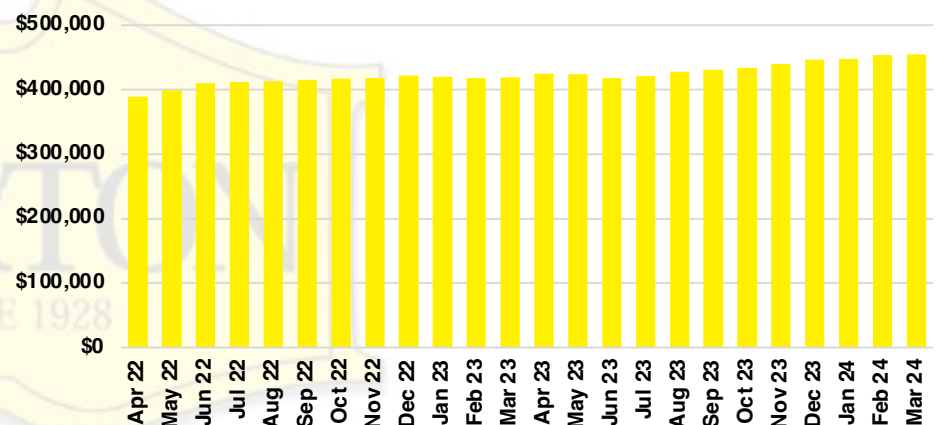

LUMPKIN COUNTY SALES BY PRICE POINT

LUMPKIN COUNTY INVENTORY BY PRICE POINT

PICKENS COUNTY QUICK N'DICATORS

PICKENS COUNTY SALES VOLUME VS SUPPLY

PICKENS COUNTY INVENTORY MONTHS OF SUPPLY

PICKENS COUNTY 12 MONTH AVERAGE SALES PRICE