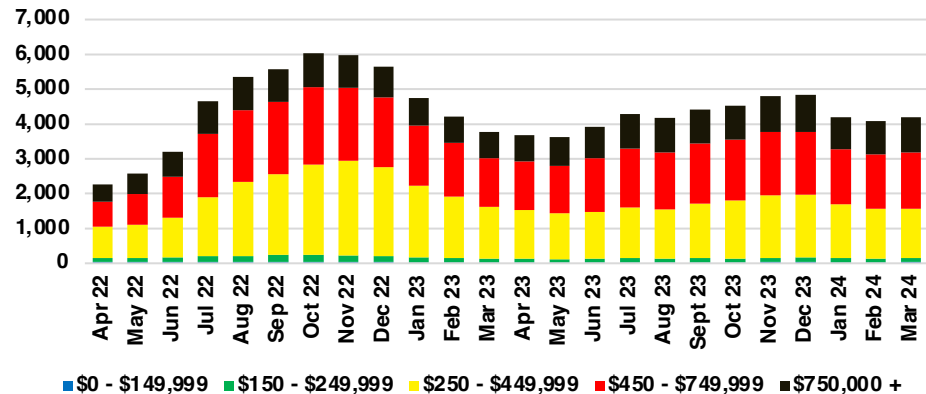

NORTH GEORGIA INVENTORY BY PRICE POINT