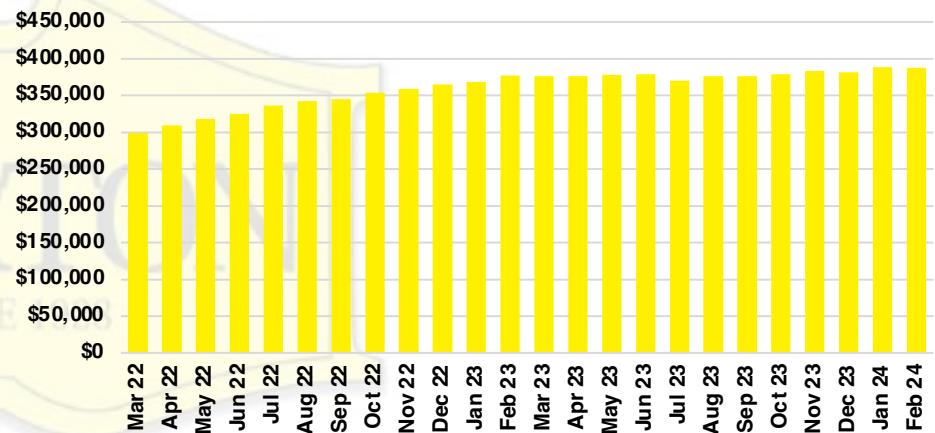

WALTON COUNTY SALES BY PRICE POINT

WALTON COUNTY INVENTORY BY PRICE POINT

WHITE COUNTY QUICK N' DICATORS

WHITE COUNTY SALES VOLUME VS SUPPLY

WHITE COUNTY INVENTORY MONTHS OF SUPPLY

WHITE COUNTY 12 MONTH AVERAGE SALES PRICE

WHITE COUNTY SALES BY PRICE POINT

WHITE COUNTY INVENTORY BY PRICE POINT