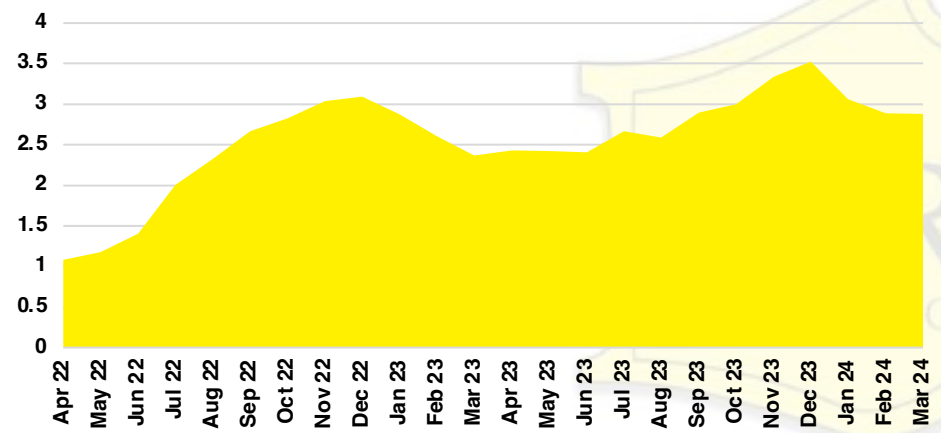

STEPHENS COUNTY SALES BY PRICE POINT

STEPHENS COUNTY INVENTORY BY PRICE POINT

WALTON COUNTY QUICK N' DICATORS

WALTON COUNTY SALES VOLUME VS SUPPLY

WALTON COUNTY INVENTORY MONTHS OF SUPPLY

WALTON COUNTY 12 MONTH AVERAGE SALES PRICE