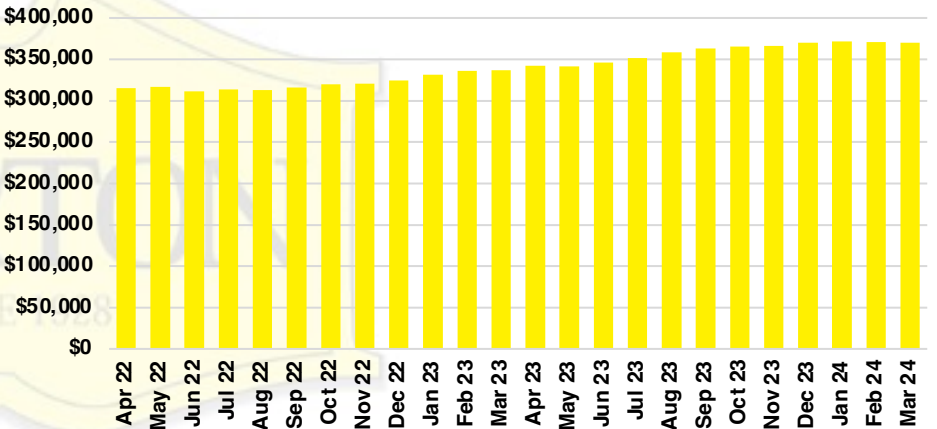

GWINNETT COUNTY INVENTORY BY PRICE POINT

HABERSHAM COUNTY QUICK N'DICATORS

HABERSHAM COUNTY SALES VOLUME VS SUPPLY

HABERSHAM COUNTY INVENTORY MONTHS OF SUPPLY

HABERSHAM COUNTY 12 MONTH AVERAGE SALES PRICE