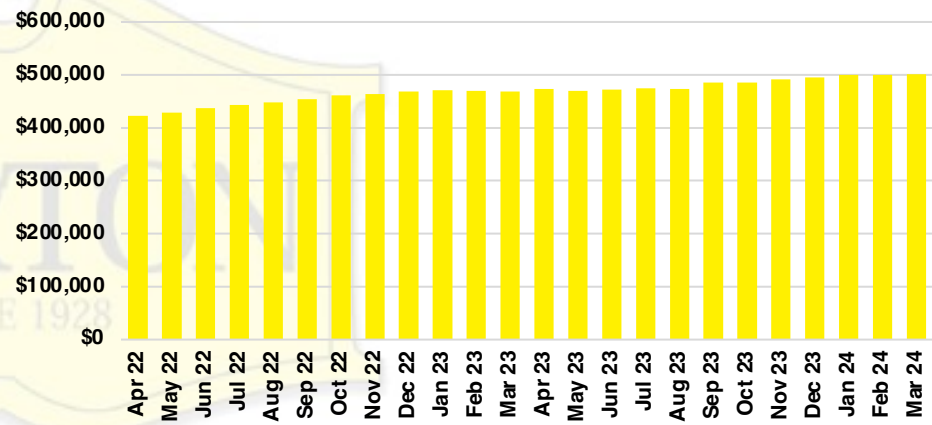

HABERSHAM COUNTY SALES BY PRICE POINT

HABERSHAM COUNTY INVENTORY BY PRICE POINT

HALL COUNTY QUICK N'DICATORS

HALL COUNTY SALES VOLUME VS SUPPLY

HALL COUNTY INVENTORY MONTHS OF SUPPLY

HALL COUNTY 12 MONTH AVERAGE SALES PRICE