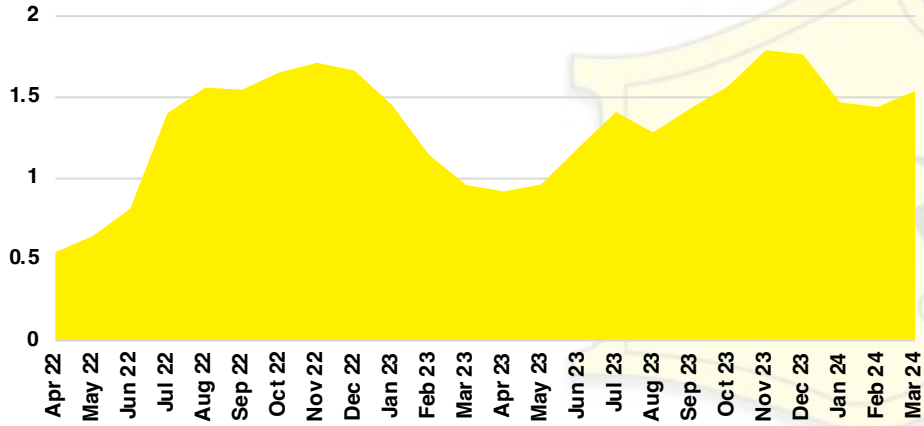

DAWSON COUNTY INVENTORY BY PRICE POINT

FORSYTH COUNTY QUICK N'DICATORS

FORSYTH COUNTY SALES VOLUME VS SUPPLY

FORSYTH COUNTY INVENTORY MONTHS OF SUPPLY

FORSYTH COUNTY 12 MONTH AVERAGE SALES PRICE

FORSYTH COUNTY SALES BY PRICE POINT