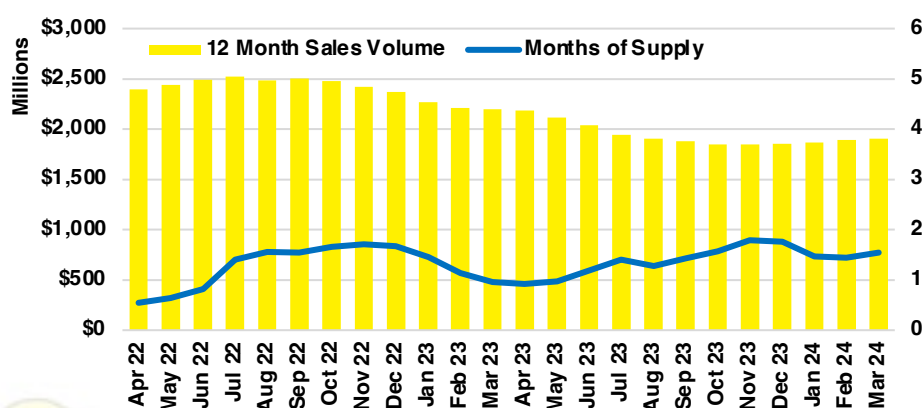

CHEROKEE COUNTY INVENTORY BY PRICE POINT

DAWSON COUNTY QUICK N'DICATORS

DAWSON COUNTY SALES VOLUME VS SUPPLY

DAWSON COUNTY INVENTORY MONTHS OF SUPPLY

DAWSON COUNTY 12 MONTH AVERAGE SALES PRICE

DAWSON COUNTY SALES BY PRICE POINT

DAWSON COUNTY INVENTORY BY PRICE POINT

FORSYTH COUNTY QUICK N'DICATORS

FORSYTH COUNTY SALES VOLUME VS SUPPLY

FORSYTH COUNTY INVENTORY MONTHS OF SUPPLY

FORSYTH COUNTY 12 MONTH AVERAGE SALES PRICE

FORSYTH COUNTY SALES BY PRICE POINT