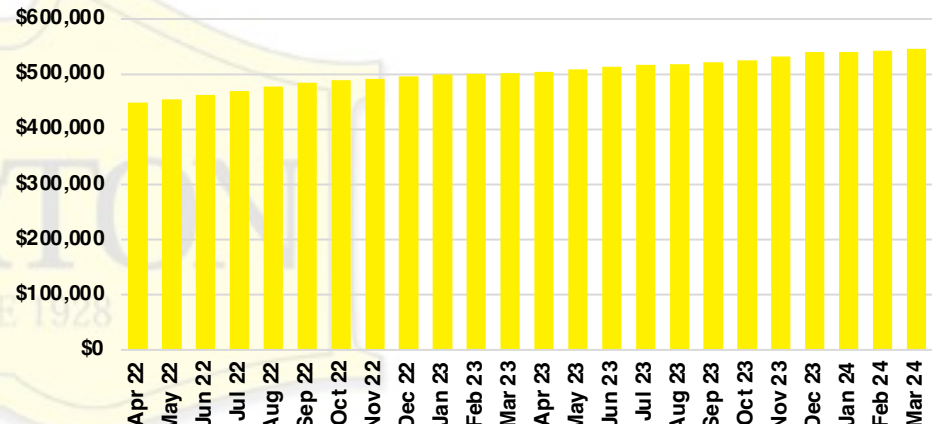

BARROW COUNTY INVENTORY BY PRICE POINT

CHEROKEE COUNTY QUICK N'DICATORS

CHEROKEE COUNTY SALES VOLUME VS SUPPLY

CHEROKEE COUNTY INVENTORY MONTHS OF SUPPLY

CHEROKEE COUNTY 12 MONTH AVERAGE SALES PRICE

CHEROKEE COUNTY SALES BY PRICE POINT