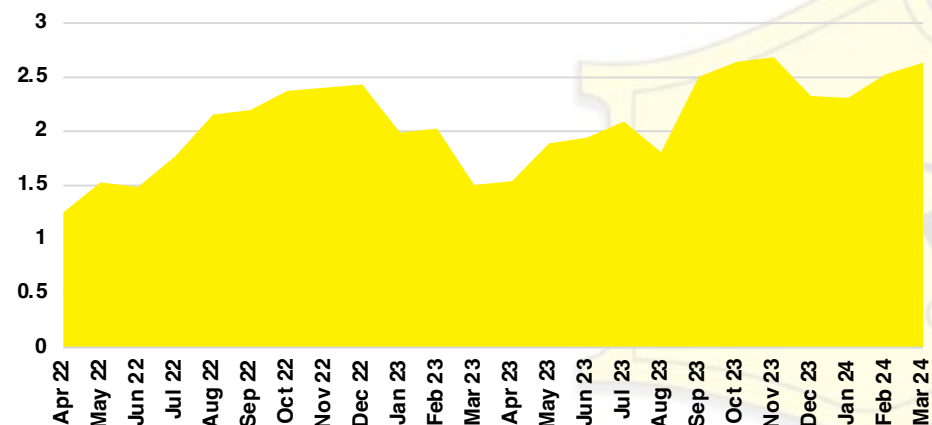

JACKSON COUNTY SALES BY PRICE POINT

JACKSON COUNTY INVENTORY BY PRICE POINT

LUMPKIN COUNTY QUICK N'DICATORS

LUMPKIN COUNTY SALES VOLUME VS SUPPLY

LUMPKIN COUNTY INVENTORY MONTHS OF SUPPLY

LUMPKIN COUNTY 12 MONTH AVERAGE SALES PRICE