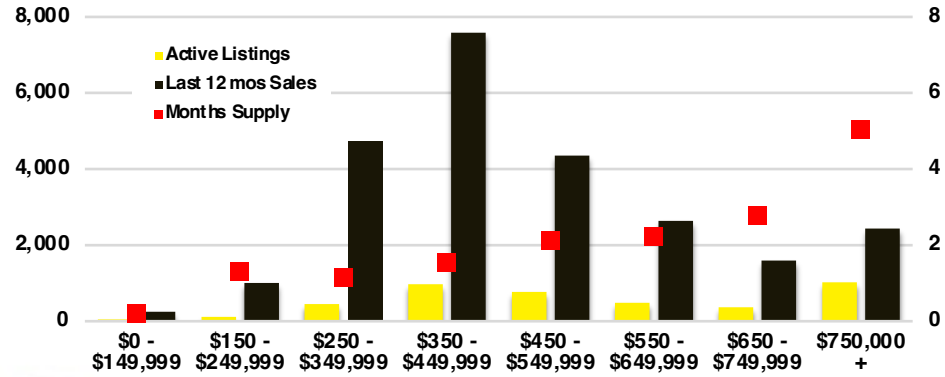

NORTH GEORGIA DEEP DIVE MARKET DATA

March 2024

March 2024

DEEP DIVE

NORTH GEORGIA QUICK N' DICATORS

NORTH GEORGIA INVENTORY MONTHS OF SUPPLY

NORTH GEORGIA SALES VOLUME VS SUPPLY

NORTH GEORGIA SALES BY PRICE POINT

WALTON COUNTY SALES BY PRICE POINT

WALTON COUNTY INVENTORY BY PRICE POINT

WHITE COUNTY QUICK N' DICATORS

WHITE COUNTY SALES VOLUME VS SUPPLY

WHITE COUNTY INVENTORY MONTHS OF SUPPLY

WHITE COUNTY 12 MONTH AVERAGE SALES PRICE