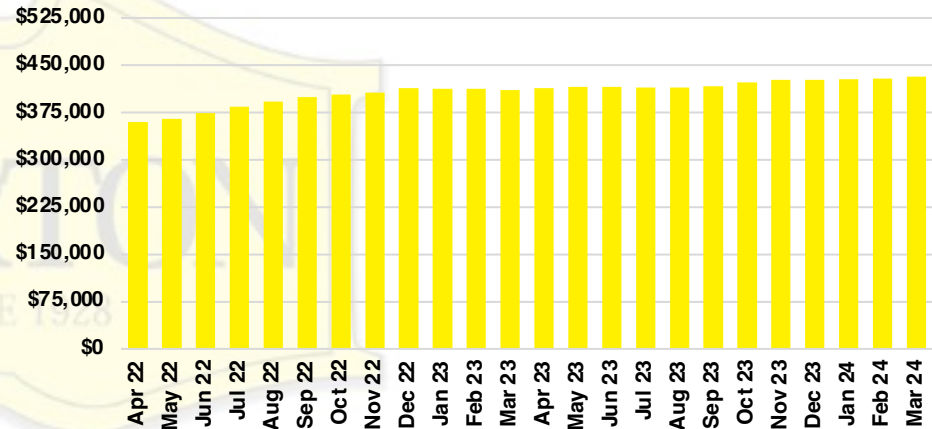

HALL COUNTY SALES BY PRICE POINT

HALL COUNTY INVENTORY BY PRICE POINT

JACKSON COUNTY QUICK N'DICATORS

JACKSON COUNTY SALES VOLUME VS SUPPLY

JACKSON COUNTY INVENTORY MONTHS OF SUPPLY

JACKSON COUNTY 12 MONTH AVERAGE SALES PRICE