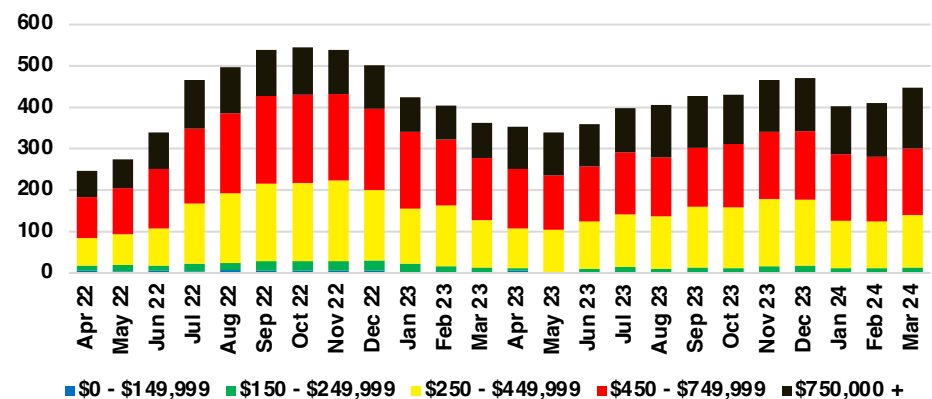

HALL COUNTY INVENTORY BY PRICE POINT