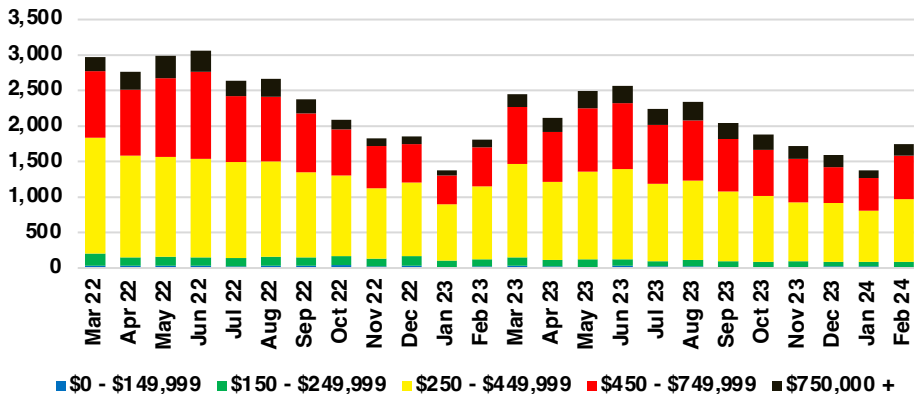

NORTH GEORGIA DEEP DIVE MARKET DATA

March 2024

March 2024

DEEP DIVE

NORTH GEORGIA QUICK N' DICATORS

NORTH GEORGIA INVENTORY MONTHS OF SUPPLY

NORTH GEORGIA SALES VOLUME VS SUPPLY

NORTH GEORGIA SALES BY PRICE POINT