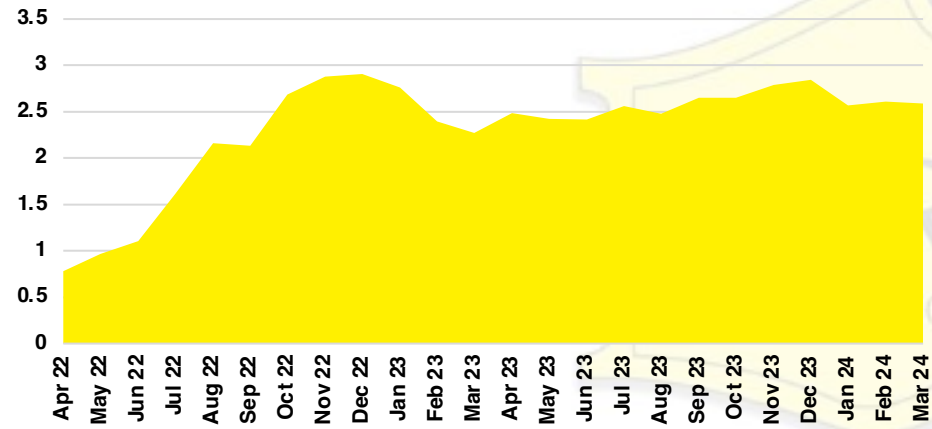

HALL COUNTY SALES BY PRICE POINT

HALL COUNTY INVENTORY BY PRICE POINT

JACKSON COUNTY QUICK N'DICATORS

JACKSON COUNTY SALES VOLUME VS SUPPLY

JACKSON COUNTY INVENTORY MONTHS OF SUPPLY

JACKSON COUNTY 12 MONTH AVERAGE SALES PRICE