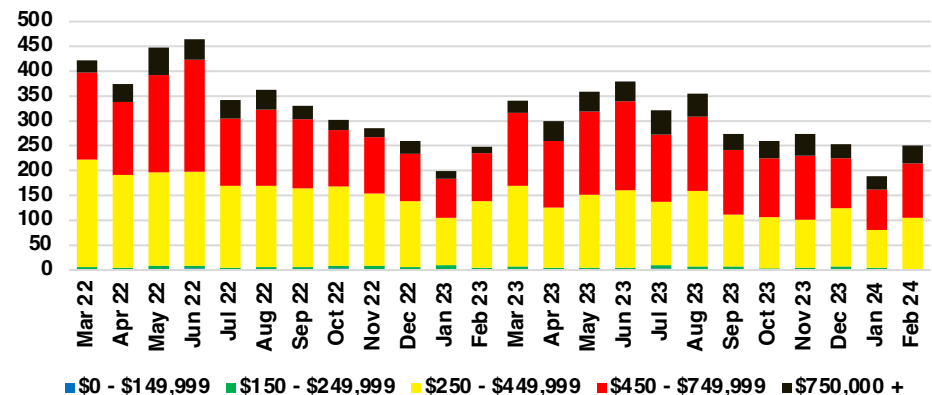

BANKS COUNTY INVENTORY BY PRICE POINT

BARROW COUNTY QUICK N'DICATORS

BARROW COUNTY SALES VOLUME VS SUPPLY

BARROW COUNTY INVENTORY MONTHS OF SUPPLY

BARROW COUNTY 12 MONTH AVERAGE SALES PRICE

BARROW COUNTY SALES BY PRICE POINT

BARROW COUNTY INVENTORY BY PRICE POINT

CHEROKEE COUNTY QUICK N'DICATORS

CHEROKEE COUNTY SALES VOLUME VS SUPPLY

CHEROKEE COUNTY INVENTORY MONTHS OF SUPPLY

CHEROKEE COUNTY 12 MONTH AVERAGE SALES PRICE

CHEROKEE COUNTY SALES BY PRICE POINT

CHEROKEE COUNTY INVENTORY BY PRICE POINT

DAWSON COUNTY QUICK N'DICATORS

DAWSON COUNTY SALES VOLUME VS SUPPLY

DAWSON COUNTY INVENTORY MONTHS OF SUPPLY

DAWSON COUNTY 12 MONTH AVERAGE SALES PRICE

DAWSON COUNTY SALES BY PRICE POINT