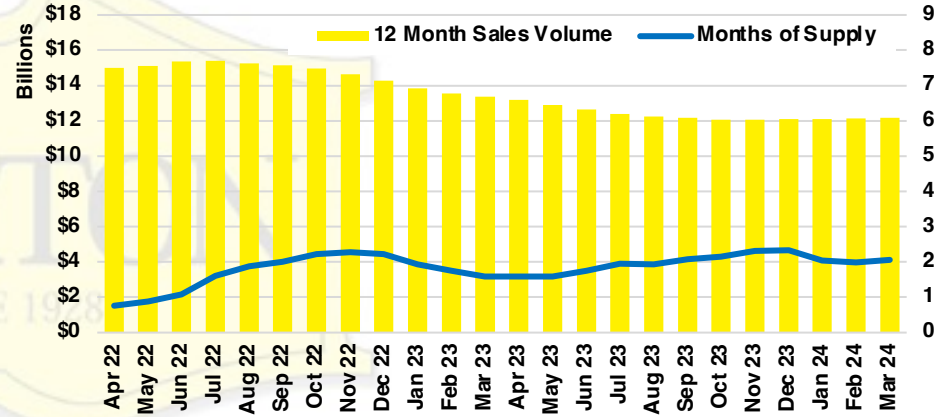

NORTH GEORGIA DEEP DIVE MARKET DATA

March 2024

March 2024

DEEP DIVE

NORTH GEORGIA QUICK N' DICATORS

NORTH GEORGIA INVENTORY MONTHS OF SUPPLY

NORTH GEORGIA SALES VOLUME VS SUPPLY

NORTH GEORGIA SALES BY PRICE POINT