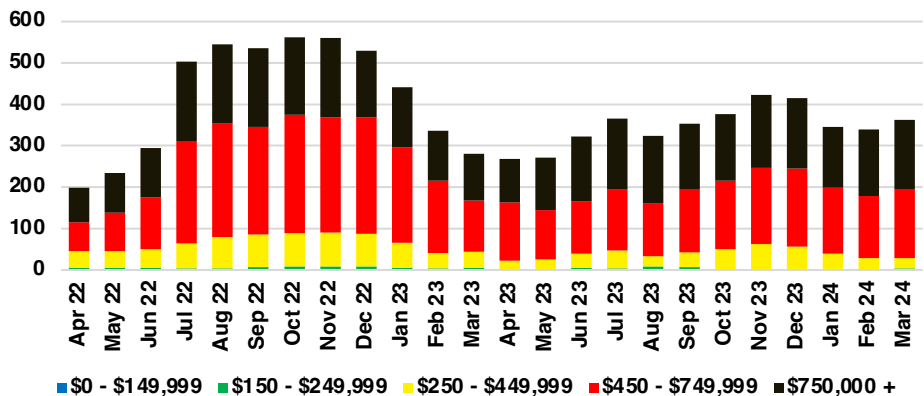

FORSYTH COUNTY INVENTORY BY PRICE POINT