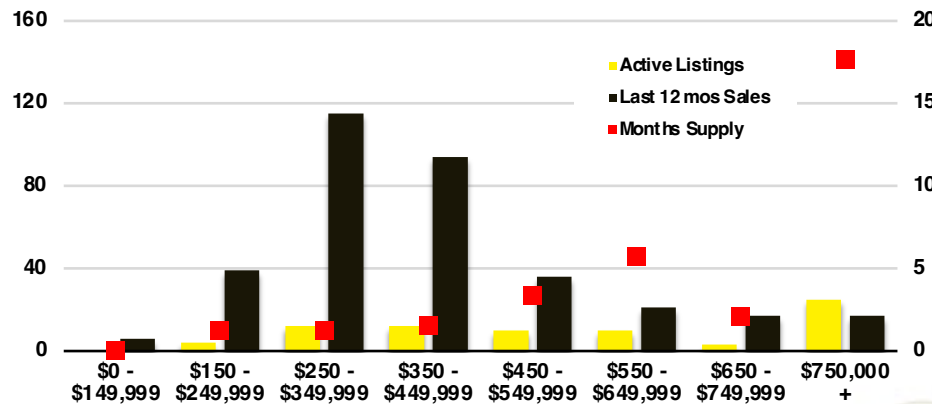

HALL COUNTY SALES BY PRICE POINT

HALL COUNTY INVENTORY BY PRICE POINT

JACKSON COUNTY QUICK N'DICATORS

JACKSON COUNTY SALES VOLUME VS SUPPLY

JACKSON COUNTY INVENTORY MONTHS OF SUPPLY

JACKSON COUNTY 12 MONTH AVERAGE SALES PRICE

JACKSON COUNTY SALES BY PRICE POINT

JACKSON COUNTY INVENTORY BY PRICE POINT

LUMPKIN COUNTY QUICK N'DICATORS

LUMPKIN COUNTY SALES VOLUME VS SUPPLY

LUMPKIN COUNTY INVENTORY MONTHS OF SUPPLY

LUMPKIN COUNTY 12 MONTH AVERAGE SALES PRICE