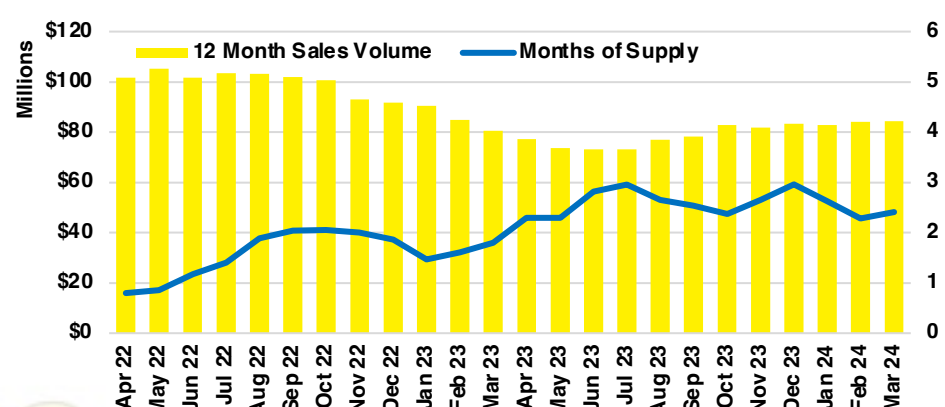

RABUN COUNTY SALES BY PRICE POINT

RABUN COUNTY INVENTORY BY PRICE POINT

STEPHENS COUNTY QUICK N'DICATORS

STEPHENS COUNTY SALES VOLUME VS SUPPLY

STEPHENS COUNTY INVENTORY MONTHS OF SUPPLY

STEPHENS COUNTY 12 MONTH AVERAGE SALES PRICE