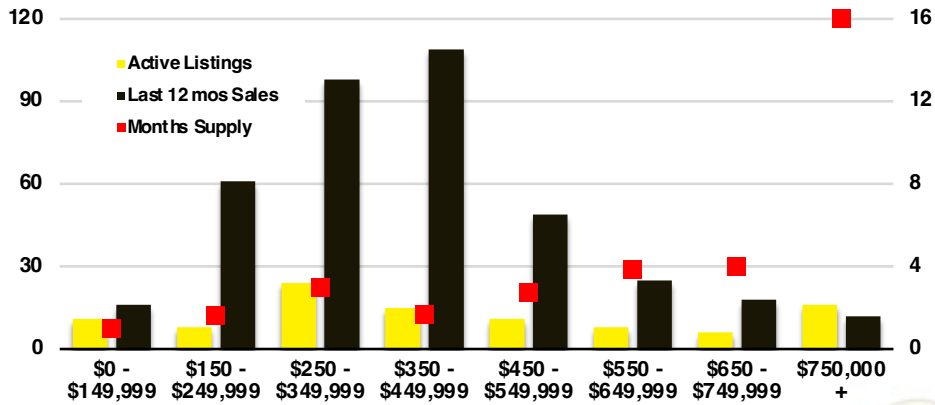

RABUN COUNTY SALES BY PRICE POINT

RABUN COUNTY INVENTORY BY PRICE POINT

STEPHENS COUNTY QUICK N'DICATORS

STEPHENS COUNTY SALES VOLUME VS SUPPLY

STEPHENS COUNTY INVENTORY MONTHS OF SUPPLY

STEPHENS COUNTY 12 MONTH AVERAGE SALES PRICE

STEPHENS COUNTY SALES BY PRICE POINT

STEPHENS COUNTY INVENTORY BY PRICE POINT

WALTON COUNTY QUICK N' DICATORS

WALTON COUNTY SALES VOLUME VS SUPPLY

WALTON COUNTY INVENTORY MONTHS OF SUPPLY

WALTON COUNTY 12 MONTH AVERAGE SALES PRICE

WALTON COUNTY SALES BY PRICE POINT

WALTON COUNTY INVENTORY BY PRICE POINT

WHITE COUNTY QUICK N' DICATORS

WHITE COUNTY SALES VOLUME VS SUPPLY

WHITE COUNTY INVENTORY MONTHS OF SUPPLY

WHITE COUNTY 12 MONTH AVERAGE SALES PRICE