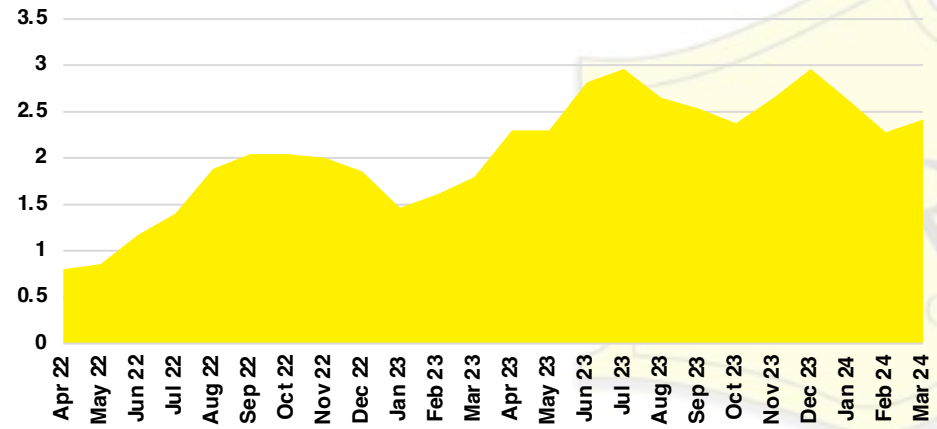

RABUN COUNTY SALES BY PRICE POINT

RABUN COUNTY INVENTORY BY PRICE POINT

STEPHENS COUNTY QUICK N'DICATORS

STEPHENS COUNTY SALES VOLUME VS SUPPLY

STEPHENS COUNTY INVENTORY MONTHS OF SUPPLY

STEPHENS COUNTY 12 MONTH AVERAGE SALES PRICE