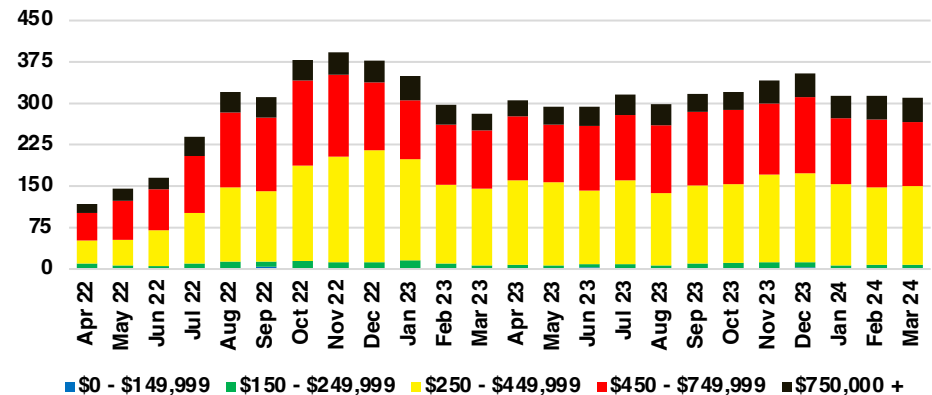

JACKSON COUNTY INVENTORY BY PRICE POINT