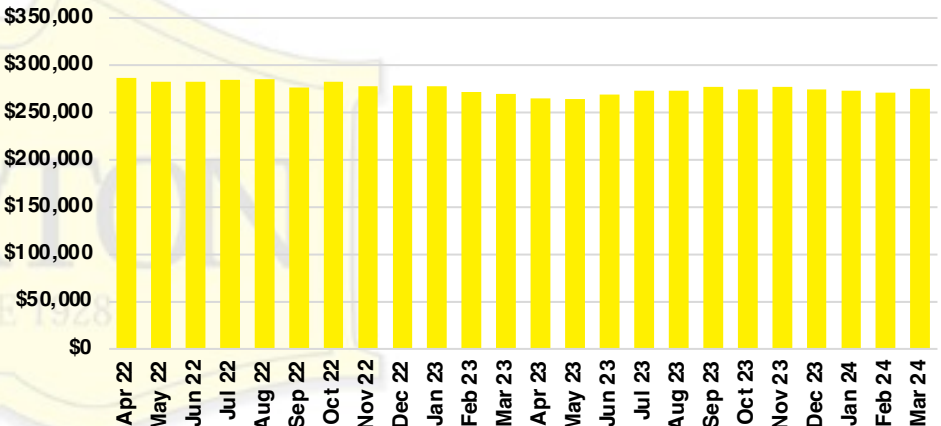

FORSYTH COUNTY INVENTORY BY PRICE POINT

FRANKLIN COUNTY QUICK N'DICATORS

FRANKLIN COUNTY SALES VOLUME VS SUPPLY

FRANKLIN COUNTY INVENTORY MONTHS OF SUPPLY

FRANKLIN COUNTY 12 MONTH AVERAGE SALES PRICE

FRANKLIN COUNTY SALES BY PRICE POINT