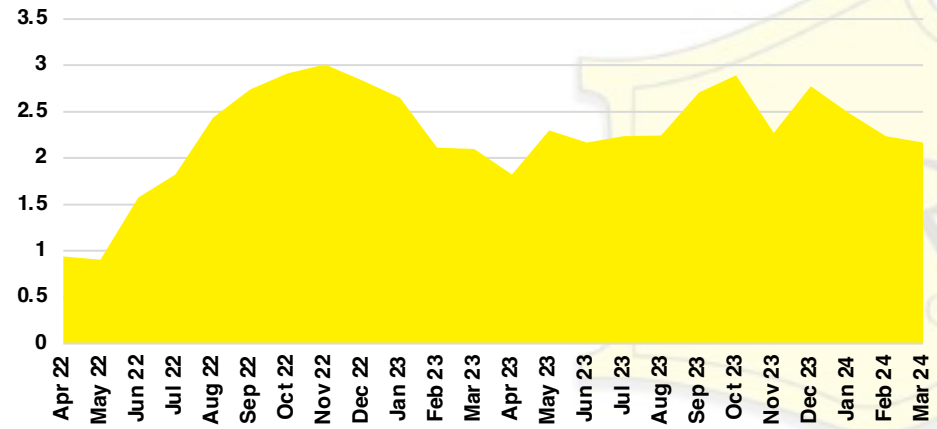

GWINNETT COUNTY INVENTORY BY PRICE POINT

HABERSHAM COUNTY QUICK N'DICATORS

HABERSHAM COUNTY SALES VOLUME VS SUPPLY

HABERSHAM COUNTY INVENTORY MONTHS OF SUPPLY

HABERSHAM COUNTY 12 MONTH AVERAGE SALES PRICE