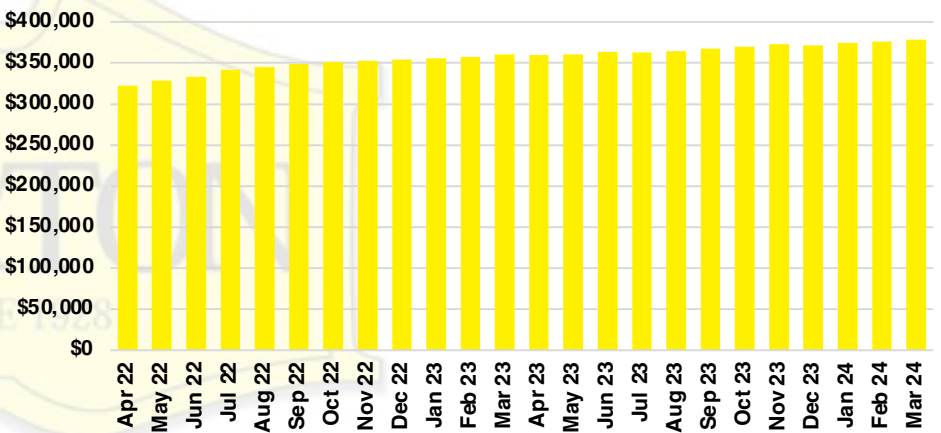

BANKS COUNTY INVENTORY BY PRICE POINT

BARROW COUNTY QUICK N'DICATORS

BARROW COUNTY SALES VOLUME VS SUPPLY

BARROW COUNTY INVENTORY MONTHS OF SUPPLY

BARROW COUNTY 12 MONTH AVERAGE SALES PRICE

BARROW COUNTY SALES BY PRICE POINT

BARROW COUNTY INVENTORY BY PRICE POINT

CHEROKEE COUNTY QUICK N'DICATORS

CHEROKEE COUNTY SALES VOLUME VS SUPPLY

CHEROKEE COUNTY INVENTORY MONTHS OF SUPPLY

CHEROKEE COUNTY 12 MONTH AVERAGE SALES PRICE

CHEROKEE COUNTY SALES BY PRICE POINT