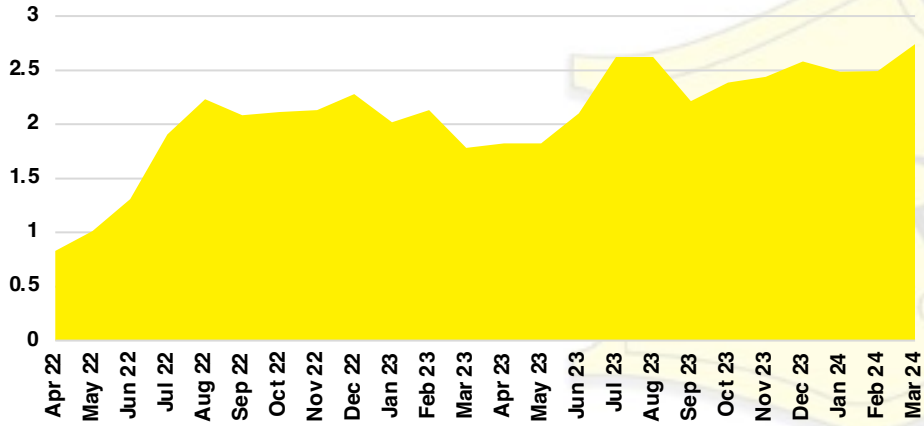

CHEROKEE COUNTY INVENTORY BY PRICE POINT

DAWSON COUNTY QUICK N'DICATORS

DAWSON COUNTY SALES VOLUME VS SUPPLY

DAWSON COUNTY INVENTORY MONTHS OF SUPPLY

DAWSON COUNTY 12 MONTH AVERAGE SALES PRICE

DAWSON COUNTY SALES BY PRICE POINT