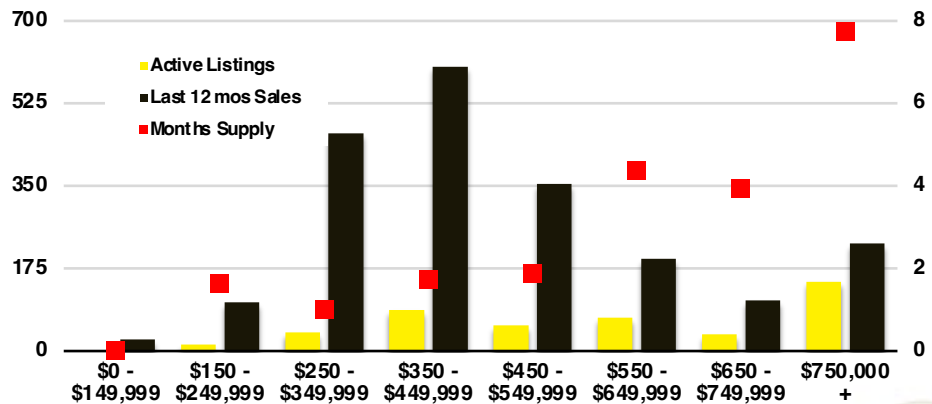

HALL COUNTY QUICK N'DICATORS