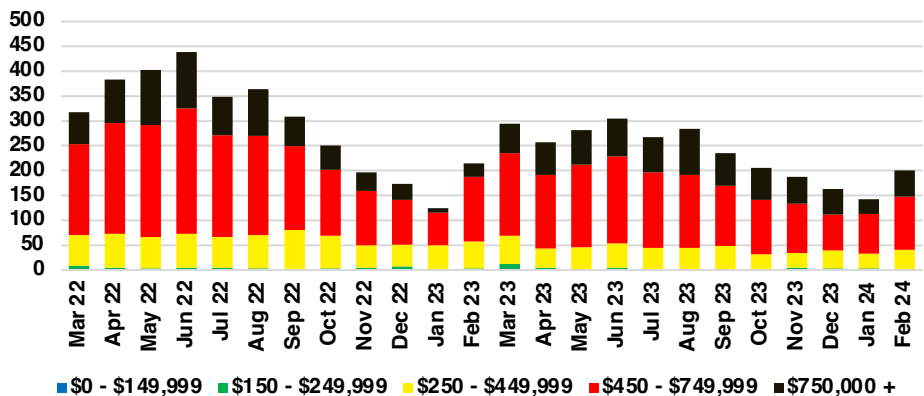

CHEROKEE COUNTY INVENTORY BY PRICE POINT

DAWSON COUNTY QUICK N'DICATORS

DAWSON COUNTY SALES VOLUME VS SUPPLY

DAWSON COUNTY INVENTORY MONTHS OF SUPPLY

DAWSON COUNTY 12 MONTH AVERAGE SALES PRICE

DAWSON COUNTY SALES BY PRICE POINT

DAWSON COUNTY INVENTORY BY PRICE POINT

FORSYTH COUNTY QUICK N'DICATORS

FORSYTH COUNTY SALES VOLUME VS SUPPLY

FORSYTH COUNTY INVENTORY MONTHS OF SUPPLY

FORSYTH COUNTY 12 MONTH AVERAGE SALES PRICE

FORSYTH COUNTY SALES BY PRICE POINT

FORSYTH COUNTY INVENTORY BY PRICE POINT

FRANKLIN COUNTY QUICK N'DICATORS

FRANKLIN COUNTY SALES VOLUME VS SUPPLY

FRANKLIN COUNTY INVENTORY MONTHS OF SUPPLY

FRANKLIN COUNTY 12 MONTH AVERAGE SALES PRICE

FRANKLIN COUNTY SALES BY PRICE POINT