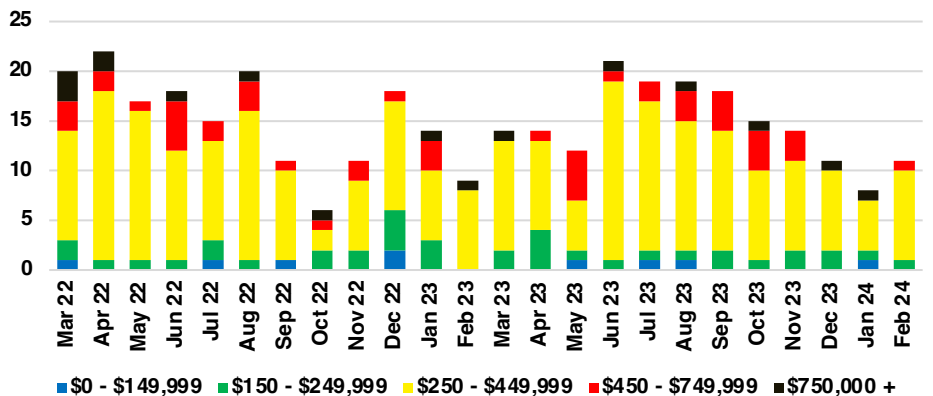

NORTH GEORGIA INVENTORY BY PRICE POINT

BANKS COUNTY QUICK N'DICATORS

BANKS COUNTY SALES VOLUME VS SUPPLY

BANKS COUNTY INVENTORY MONTHS OF SUPPLY

BANKS COUNTY 12 MONTH AVERAGE SALES PRICE

BANKS COUNTY SALES BY PRICE POINT

BANKS COUNTY INVENTORY BY PRICE POINT

BARROW COUNTY QUICK N'DICATORS

BARROW COUNTY SALES VOLUME VS SUPPLY

BARROW COUNTY INVENTORY MONTHS OF SUPPLY

BARROW COUNTY 12 MONTH AVERAGE SALES PRICE

BARROW COUNTY SALES BY PRICE POINT