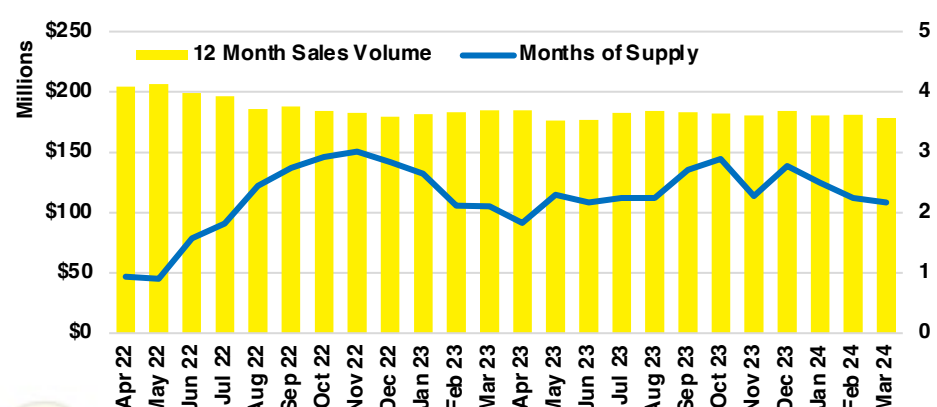

HABERSHAM COUNTY SALES VOLUME VS SUPPLY