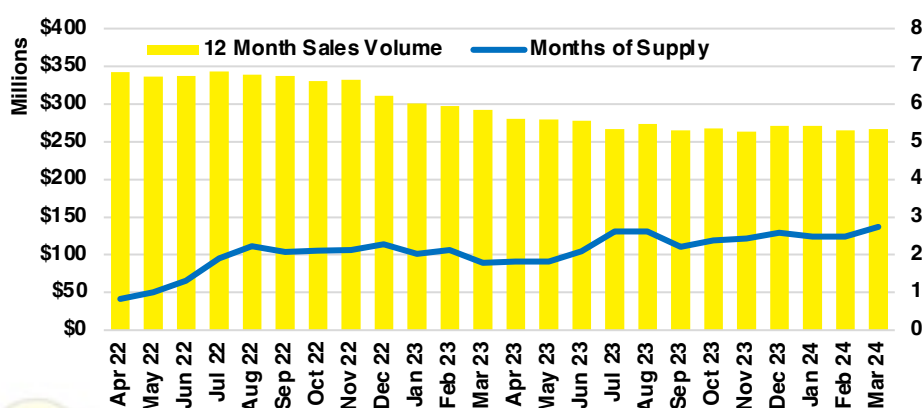

DAWSON COUNTY SALES VOLUME VS SUPPLY