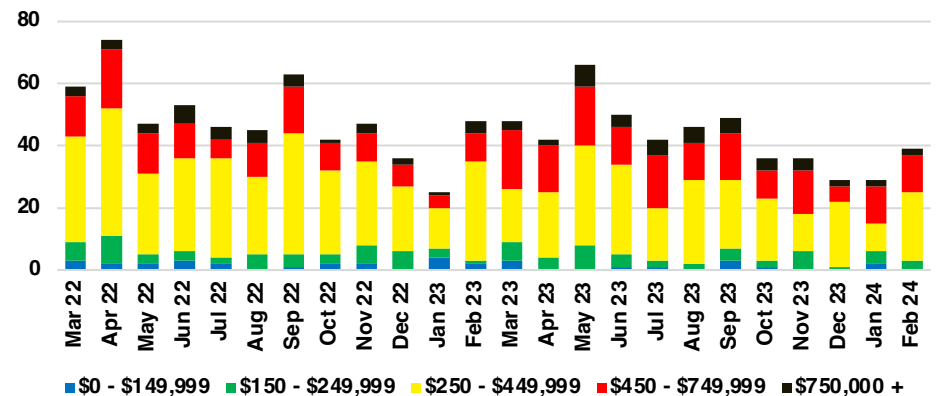

PICKENS COUNTY SALES BY PRICE POINT