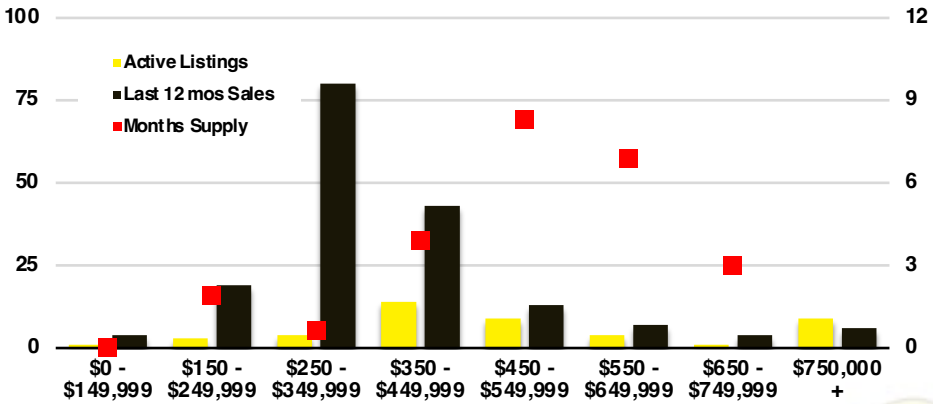

BANKS COUNTY QUICK N'DICATORS