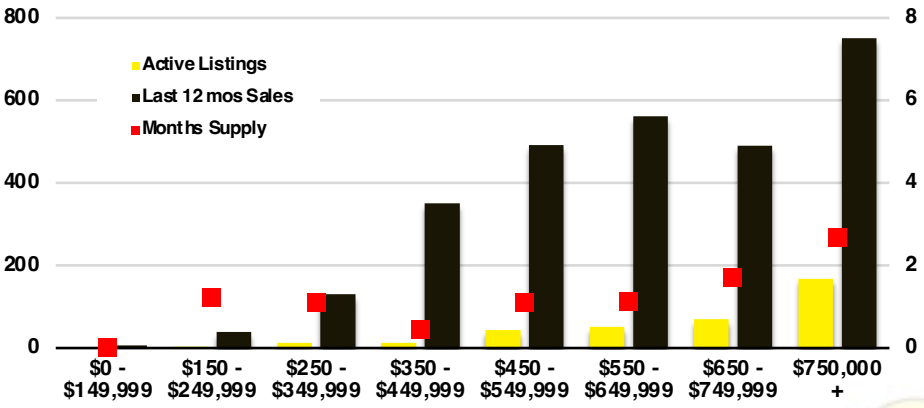

BARROW COUNTY INVENTORY BY PRICE POINT

CHEROKEE COUNTY QUICK N'DICATORS

CHEROKEE COUNTY SALES VOLUME VS SUPPLY

CHEROKEE COUNTY INVENTORY MONTHS OF SUPPLY

CHEROKEE COUNTY 12 MONTH AVERAGE SALES PRICE

CHEROKEE COUNTY SALES BY PRICE POINT

CHEROKEE COUNTY INVENTORY BY PRICE POINT

DAWSON COUNTY QUICK N'DICATORS

DAWSON COUNTY SALES VOLUME VS SUPPLY

DAWSON COUNTY INVENTORY MONTHS OF SUPPLY

DAWSON COUNTY 12 MONTH AVERAGE SALES PRICE

DAWSON COUNTY SALES BY PRICE POINT

DAWSON COUNTY INVENTORY BY PRICE POINT

FORSYTH COUNTY QUICK N'DICATORS

FORSYTH COUNTY SALES VOLUME VS SUPPLY

FORSYTH COUNTY INVENTORY MONTHS OF SUPPLY

FORSYTH COUNTY 12 MONTH AVERAGE SALES PRICE

FORSYTH COUNTY SALES BY PRICE POINT