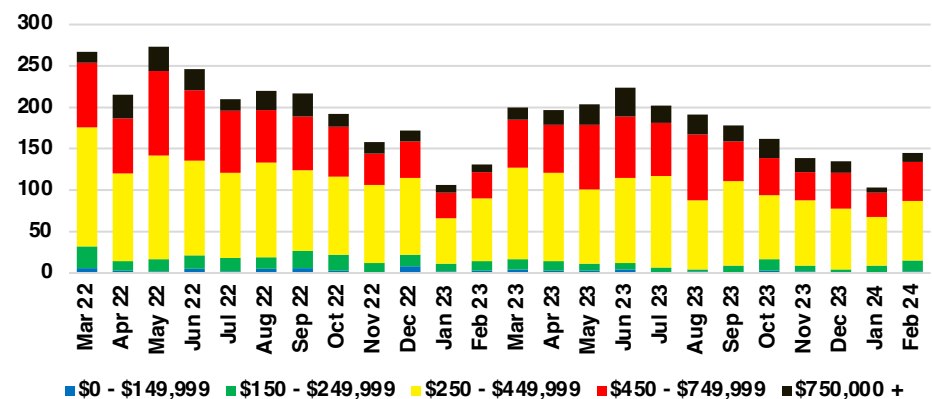

HALL COUNTY SALES BY PRICE POINT