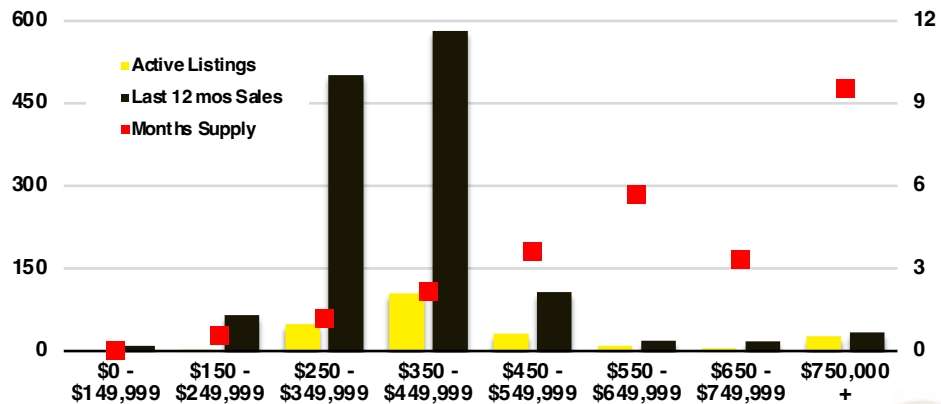

NORTH GEORGIA INVENTORY BY PRICE POINT

BANKS COUNTY QUICK N'DICATORS

BANKS COUNTY SALES VOLUME VS SUPPLY

BANKS COUNTY INVENTORY MONTHS OF SUPPLY

BANKS COUNTY 12 MONTH AVERAGE SALES PRICE

BANKS COUNTY SALES BY PRICE POINT

BANKS COUNTY INVENTORY BY PRICE POINT

BARROW COUNTY QUICK N'DICATORS

BARROW COUNTY SALES VOLUME VS SUPPLY

BARROW COUNTY INVENTORY MONTHS OF SUPPLY

BARROW COUNTY 12 MONTH AVERAGE SALES PRICE

BARROW COUNTY SALES BY PRICE POINT

WALTON COUNTY SALES BY PRICE POINT

WALTON COUNTY INVENTORY BY PRICE POINT

WHITE COUNTY QUICK N' DICATORS

WHITE COUNTY SALES VOLUME VS SUPPLY

WHITE COUNTY INVENTORY MONTHS OF SUPPLY

WHITE COUNTY 12 MONTH AVERAGE SALES PRICE