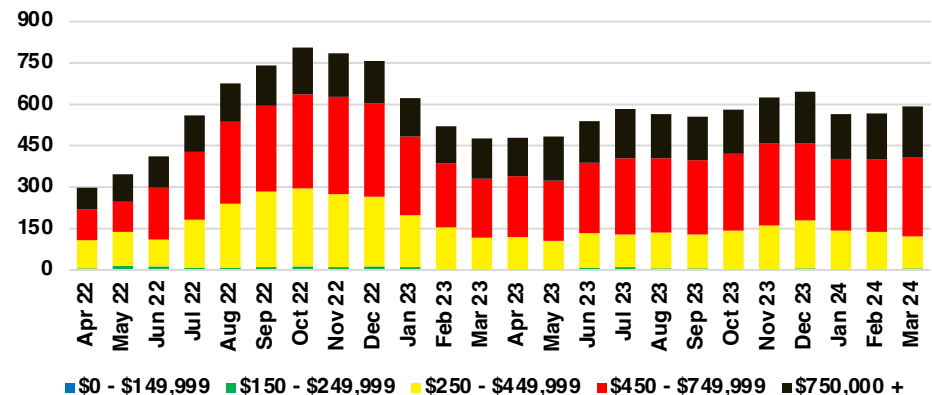

BANKS COUNTY INVENTORY BY PRICE POINT

BARROW COUNTY QUICK N'DICATORS

BARROW COUNTY SALES VOLUME VS SUPPLY

BARROW COUNTY INVENTORY MONTHS OF SUPPLY

BARROW COUNTY 12 MONTH AVERAGE SALES PRICE

BARROW COUNTY SALES BY PRICE POINT

BARROW COUNTY INVENTORY BY PRICE POINT

CHEROKEE COUNTY QUICK N'DICATORS

CHEROKEE COUNTY SALES VOLUME VS SUPPLY

CHEROKEE COUNTY INVENTORY MONTHS OF SUPPLY

CHEROKEE COUNTY 12 MONTH AVERAGE SALES PRICE

CHEROKEE COUNTY SALES BY PRICE POINT

CHEROKEE COUNTY INVENTORY BY PRICE POINT

DAWSON COUNTY QUICK N'DICATORS

DAWSON COUNTY SALES VOLUME VS SUPPLY

DAWSON COUNTY INVENTORY MONTHS OF SUPPLY

DAWSON COUNTY 12 MONTH AVERAGE SALES PRICE

DAWSON COUNTY SALES BY PRICE POINT