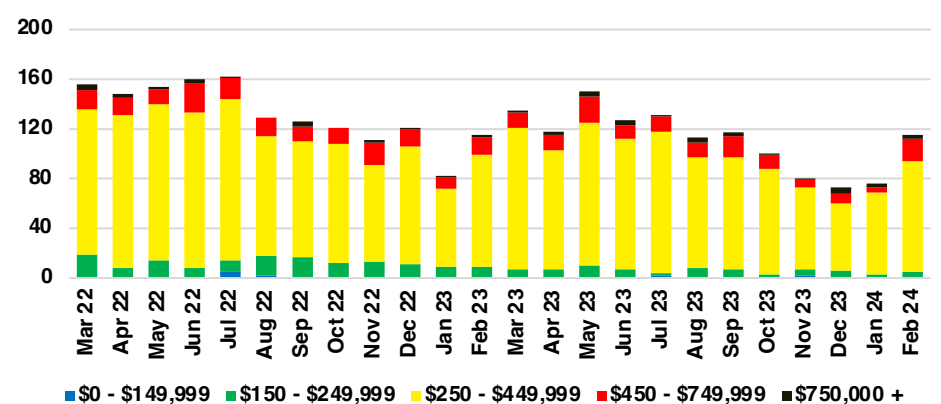

BANKS COUNTY INVENTORY BY PRICE POINT

BARROW COUNTY QUICK N'DICATORS

BARROW COUNTY SALES VOLUME VS SUPPLY

BARROW COUNTY INVENTORY MONTHS OF SUPPLY

BARROW COUNTY 12 MONTH AVERAGE SALES PRICE

BARROW COUNTY SALES BY PRICE POINT

BARROW COUNTY INVENTORY BY PRICE POINT

CHEROKEE COUNTY QUICK N'DICATORS

CHEROKEE COUNTY SALES VOLUME VS SUPPLY

CHEROKEE COUNTY INVENTORY MONTHS OF SUPPLY

CHEROKEE COUNTY 12 MONTH AVERAGE SALES PRICE

CHEROKEE COUNTY SALES BY PRICE POINT