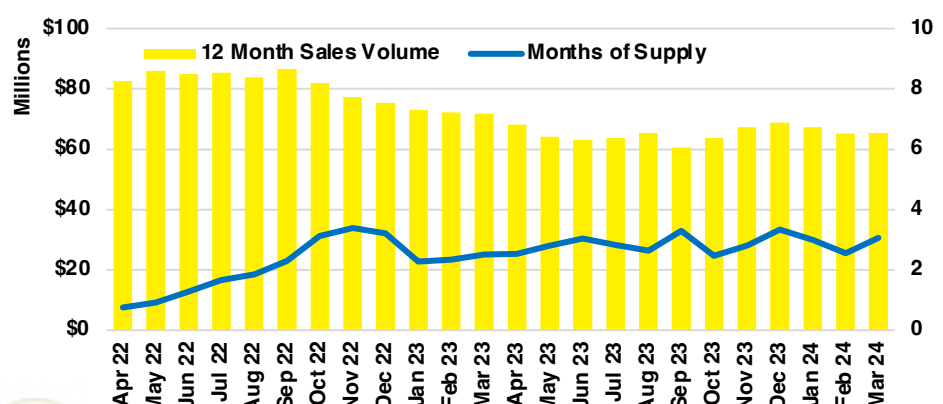

BANKS COUNTY SALES VOLUME VS SUPPLY