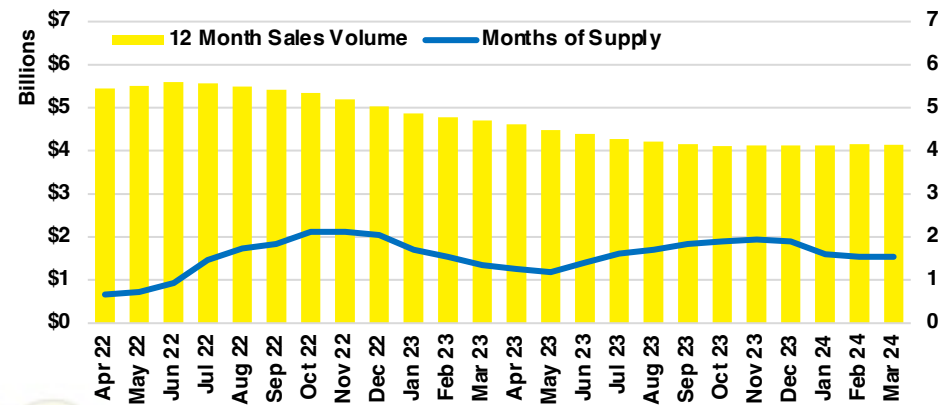

GWINNETT COUNTY SALES VOLUME VS SUPPLY