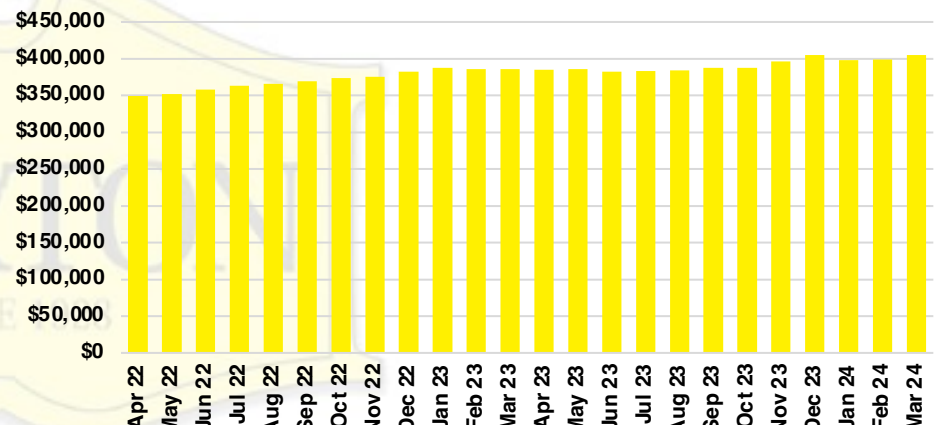

JACKSON COUNTY SALES BY PRICE POINT

JACKSON COUNTY INVENTORY BY PRICE POINT

LUMPKIN COUNTY QUICK N'DICATORS

LUMPKIN COUNTY SALES VOLUME VS SUPPLY

LUMPKIN COUNTY INVENTORY MONTHS OF SUPPLY

LUMPKIN COUNTY 12 MONTH AVERAGE SALES PRICE