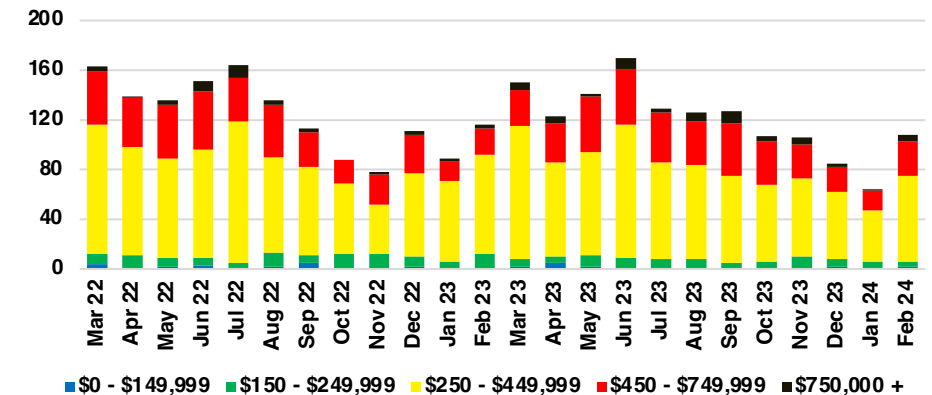

JACKSON COUNTY SALES BY PRICE POINT