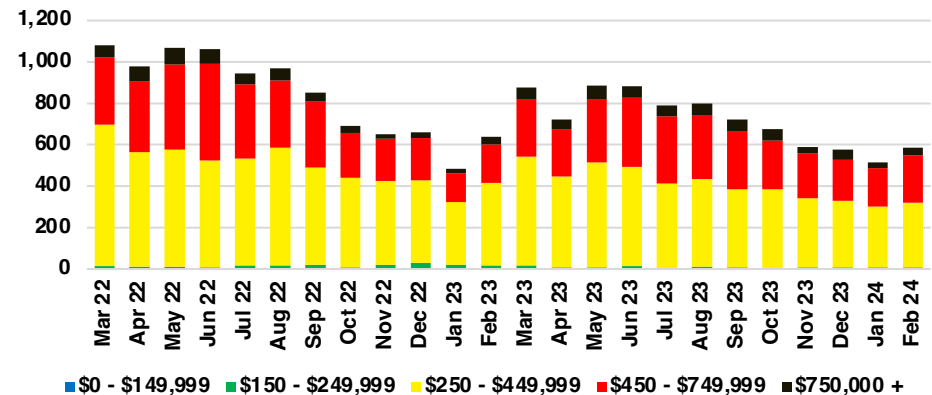

FRANKLIN COUNTY INVENTORY BY PRICE POINT

GWINNETT COUNTY QUICK N'DICATORS

GWINNETT COUNTY SALES VOLUME VS SUPPLY

GWINNETT COUNTY INVENTORY MONTHS OF SUPPLY

GWINNETT COUNTY 12 MONTH AVERAGE SALES PRICE

GWINNETT COUNTY SALES BY PRICE POINT