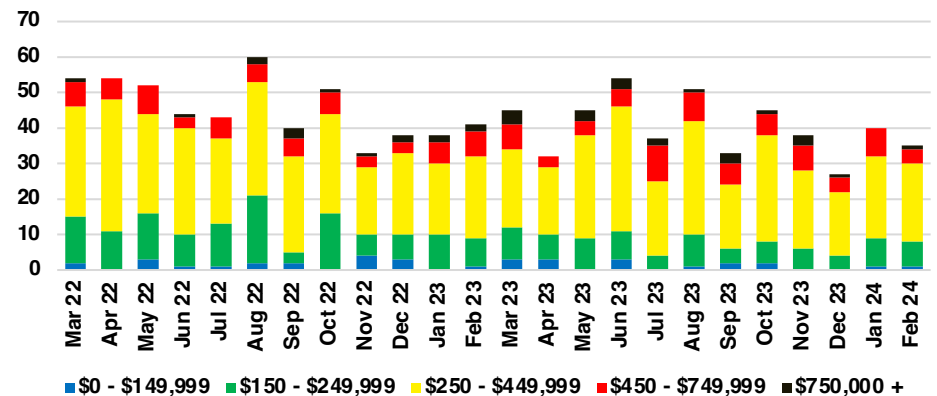

HABERSHAM COUNTY SALES BY PRICE POINT