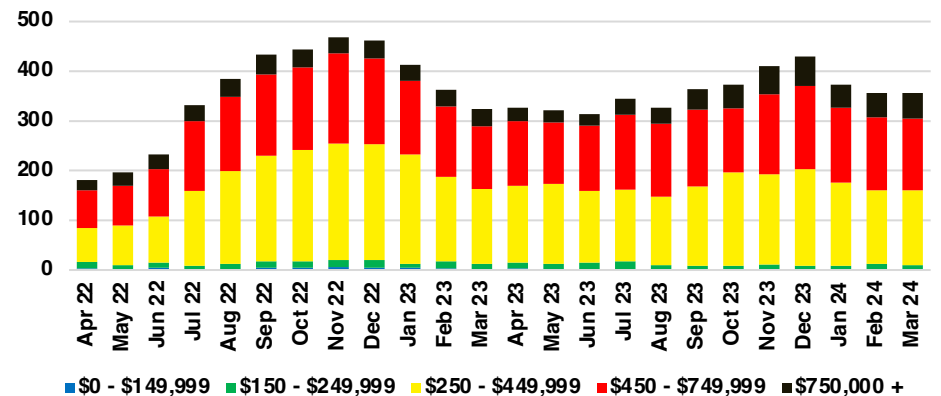

STEPHENS COUNTY SALES BY PRICE POINT

STEPHENS COUNTY INVENTORY BY PRICE POINT

WALTON COUNTY QUICK N' DICATORS

WALTON COUNTY SALES VOLUME VS SUPPLY

WALTON COUNTY INVENTORY MONTHS OF SUPPLY

WALTON COUNTY 12 MONTH AVERAGE SALES PRICE

WALTON COUNTY SALES BY PRICE POINT

WALTON COUNTY INVENTORY BY PRICE POINT

WHITE COUNTY QUICK N' DICATORS

WHITE COUNTY SALES VOLUME VS SUPPLY

WHITE COUNTY INVENTORY MONTHS OF SUPPLY

WHITE COUNTY 12 MONTH AVERAGE SALES PRICE