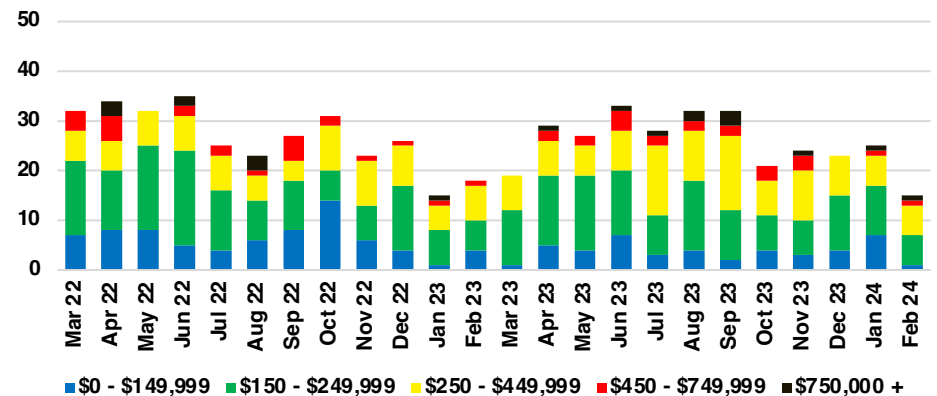

STEPHENS COUNTY SALES BY PRICE POINT