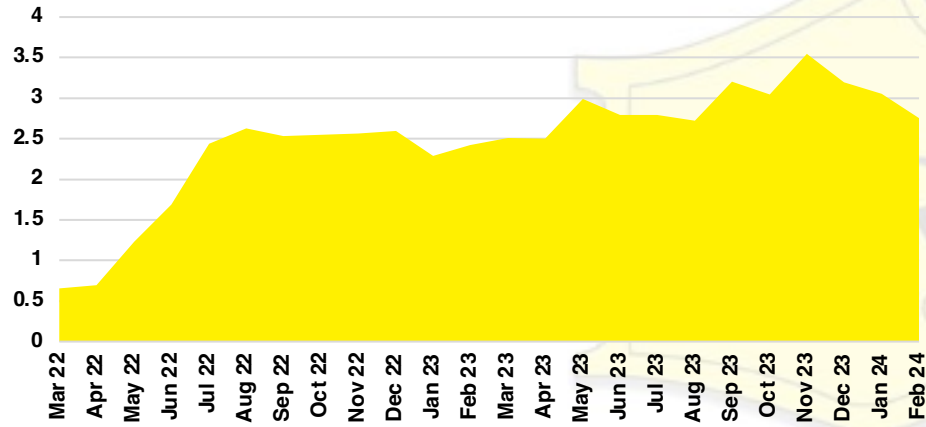

WALTON COUNTY SALES BY PRICE POINT

WALTON COUNTY INVENTORY BY PRICE POINT

WHITE COUNTY QUICK N' DICATORS

WHITE COUNTY SALES VOLUME VS SUPPLY

WHITE COUNTY INVENTORY MONTHS OF SUPPLY

WHITE COUNTY 12 MONTH AVERAGE SALES PRICE