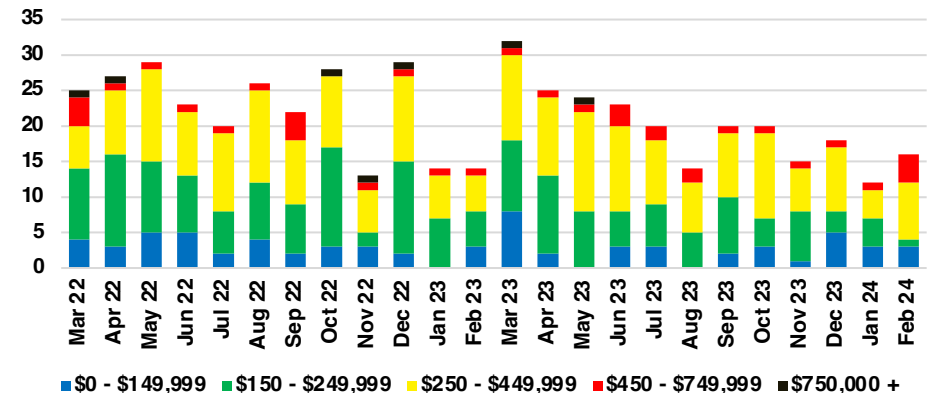

FORSYTH COUNTY INVENTORY BY PRICE POINT

FRANKLIN COUNTY QUICK N'DICATORS

FRANKLIN COUNTY SALES VOLUME VS SUPPLY

FRANKLIN COUNTY INVENTORY MONTHS OF SUPPLY

FRANKLIN COUNTY 12 MONTH AVERAGE SALES PRICE

FRANKLIN COUNTY SALES BY PRICE POINT