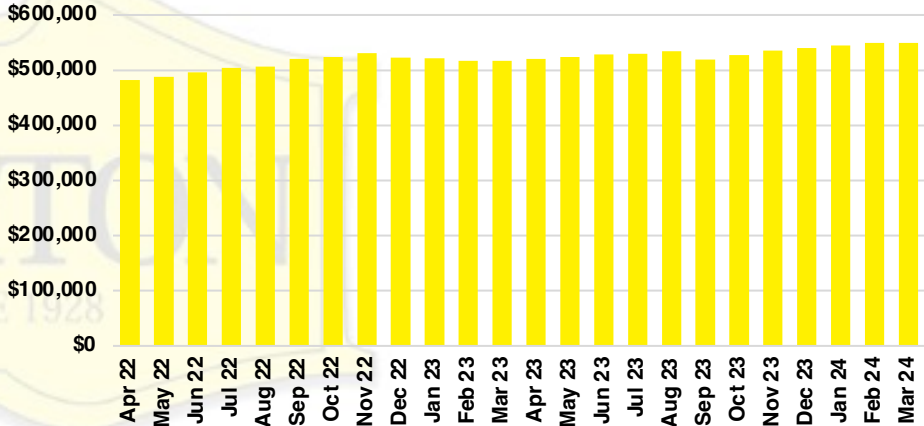

BARROW COUNTY INVENTORY BY PRICE POINT

CHEROKEE COUNTY QUICK N'DICATORS

CHEROKEE COUNTY SALES VOLUME VS SUPPLY

CHEROKEE COUNTY INVENTORY MONTHS OF SUPPLY

CHEROKEE COUNTY 12 MONTH AVERAGE SALES PRICE

CHEROKEE COUNTY SALES BY PRICE POINT

CHEROKEE COUNTY INVENTORY BY PRICE POINT

DAWSON COUNTY QUICK N'DICATORS

DAWSON COUNTY SALES VOLUME VS SUPPLY

DAWSON COUNTY INVENTORY MONTHS OF SUPPLY

DAWSON COUNTY 12 MONTH AVERAGE SALES PRICE

DAWSON COUNTY SALES BY PRICE POINT

DAWSON COUNTY INVENTORY BY PRICE POINT

FORSYTH COUNTY QUICK N'DICATORS

FORSYTH COUNTY SALES VOLUME VS SUPPLY

FORSYTH COUNTY INVENTORY MONTHS OF SUPPLY

FORSYTH COUNTY 12 MONTH AVERAGE SALES PRICE

FORSYTH COUNTY SALES BY PRICE POINT