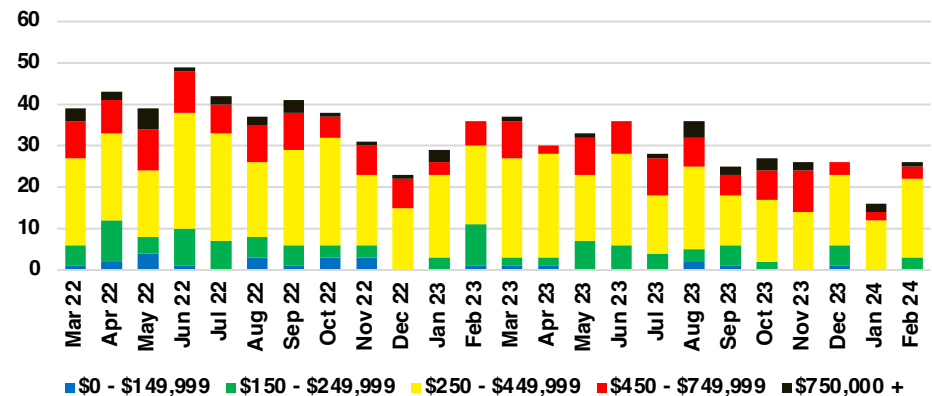

LUMPKIN COUNTY SALES BY PRICE POINT