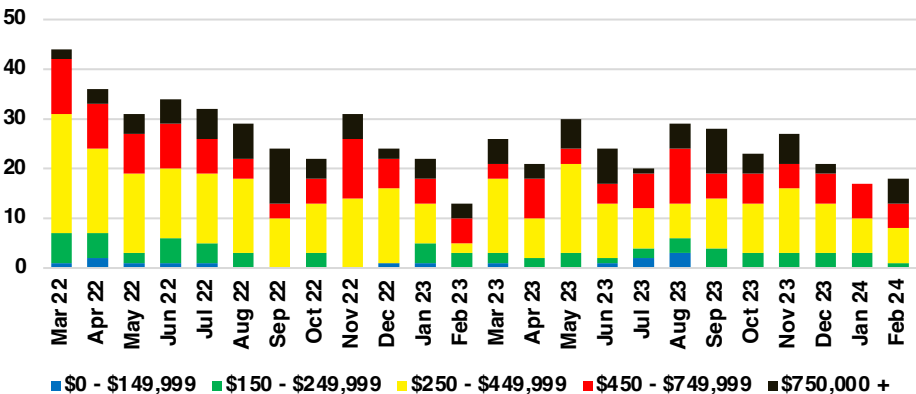

RABUN COUNTY SALES BY PRICE POINT