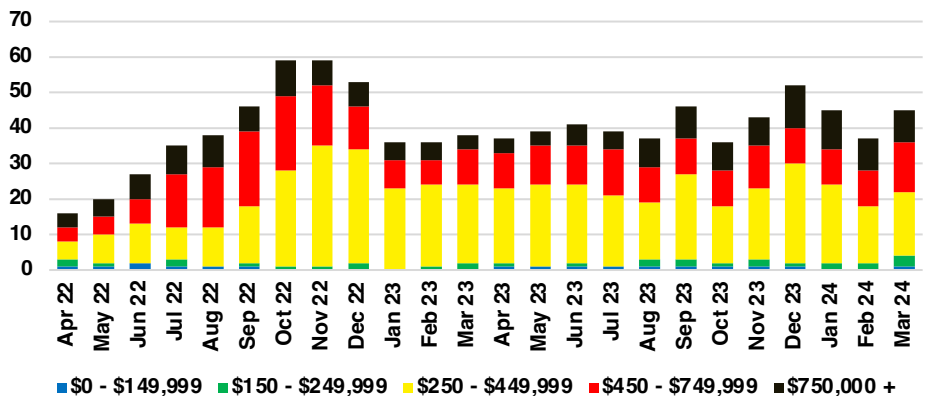

NORTH GEORGIA INVENTORY BY PRICE POINT

BANKS COUNTY QUICK N'DICATORS

BANKS COUNTY SALES VOLUME VS SUPPLY

BANKS COUNTY INVENTORY MONTHS OF SUPPLY

BANKS COUNTY 12 MONTH AVERAGE SALES PRICE

BANKS COUNTY SALES BY PRICE POINT

BANKS COUNTY INVENTORY BY PRICE POINT

BARROW COUNTY QUICK N'DICATORS

BARROW COUNTY SALES VOLUME VS SUPPLY

BARROW COUNTY INVENTORY MONTHS OF SUPPLY

BARROW COUNTY 12 MONTH AVERAGE SALES PRICE

BARROW COUNTY SALES BY PRICE POINT