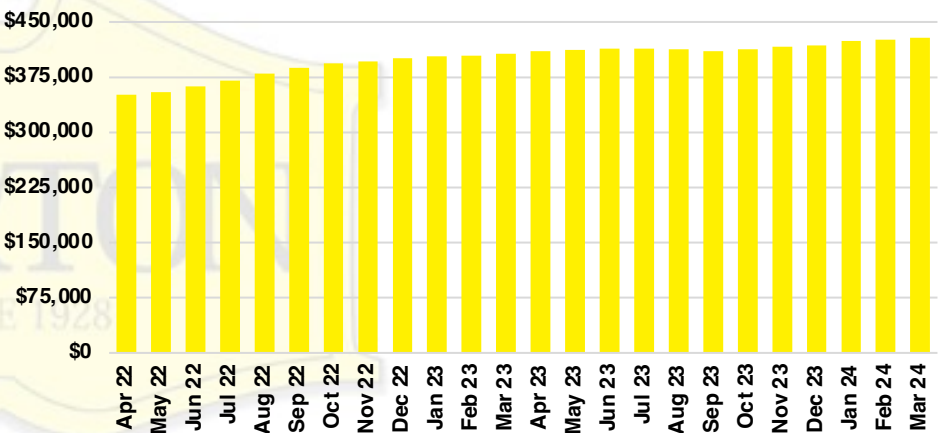

STEPHENS COUNTY SALES BY PRICE POINT

STEPHENS COUNTY INVENTORY BY PRICE POINT

WALTON COUNTY QUICK N' DICATORS

WALTON COUNTY SALES VOLUME VS SUPPLY

WALTON COUNTY INVENTORY MONTHS OF SUPPLY

WALTON COUNTY 12 MONTH AVERAGE SALES PRICE