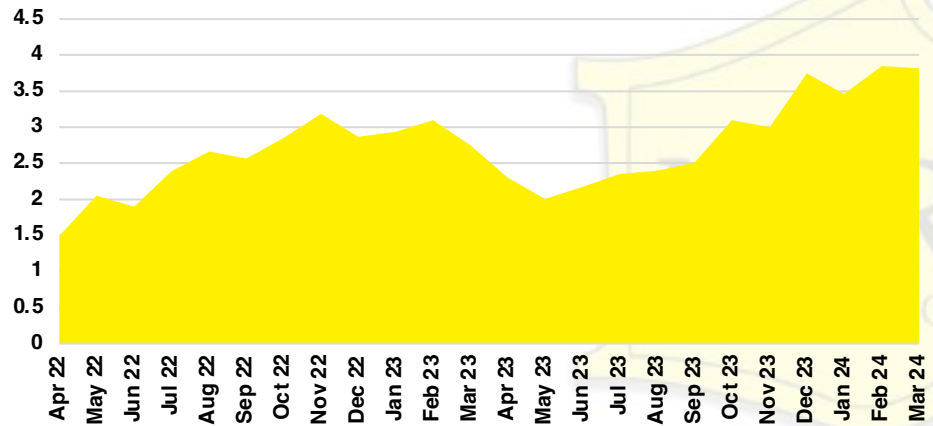

FORSYTH COUNTY INVENTORY BY PRICE POINT

FRANKLIN COUNTY QUICK N'DICATORS

FRANKLIN COUNTY SALES VOLUME VS SUPPLY

FRANKLIN COUNTY INVENTORY MONTHS OF SUPPLY

FRANKLIN COUNTY 12 MONTH AVERAGE SALES PRICE

FRANKLIN COUNTY SALES BY PRICE POINT