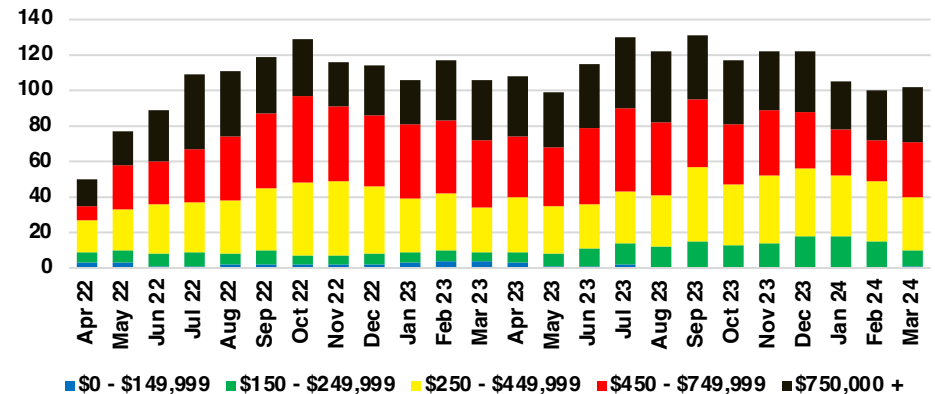

RABUN COUNTY INVENTORY BY PRICE POINT