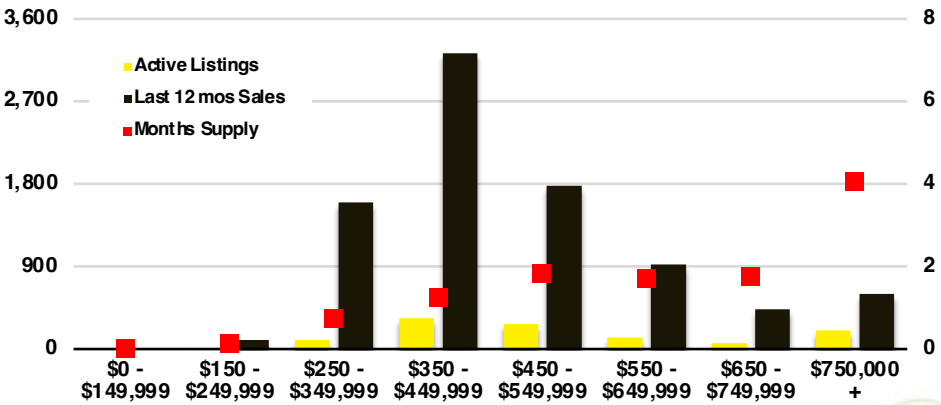

DAWSON COUNTY INVENTORY BY PRICE POINT

FORSYTH COUNTY QUICK N'DICATORS

FORSYTH COUNTY SALES VOLUME VS SUPPLY

FORSYTH COUNTY INVENTORY MONTHS OF SUPPLY

FORSYTH COUNTY 12 MONTH AVERAGE SALES PRICE

FORSYTH COUNTY SALES BY PRICE POINT

FORSYTH COUNTY INVENTORY BY PRICE POINT

FRANKLIN COUNTY QUICK N'DICATORS

FRANKLIN COUNTY SALES VOLUME VS SUPPLY

FRANKLIN COUNTY INVENTORY MONTHS OF SUPPLY

FRANKLIN COUNTY 12 MONTH AVERAGE SALES PRICE

FRANKLIN COUNTY SALES BY PRICE POINT

FRANKLIN COUNTY INVENTORY BY PRICE POINT

GWINNETT COUNTY QUICK N'DICATORS

GWINNETT COUNTY SALES VOLUME VS SUPPLY

GWINNETT COUNTY INVENTORY MONTHS OF SUPPLY

GWINNETT COUNTY 12 MONTH AVERAGE SALES PRICE

GWINNETT COUNTY SALES BY PRICE POINT