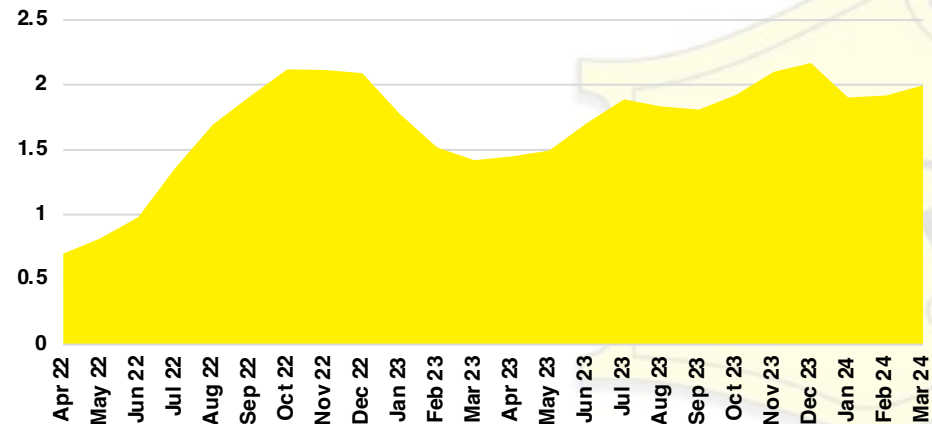

BARROW COUNTY INVENTORY BY PRICE POINT

CHEROKEE COUNTY QUICK N'DICATORS

CHEROKEE COUNTY SALES VOLUME VS SUPPLY

CHEROKEE COUNTY INVENTORY MONTHS OF SUPPLY

CHEROKEE COUNTY 12 MONTH AVERAGE SALES PRICE

CHEROKEE COUNTY SALES BY PRICE POINT