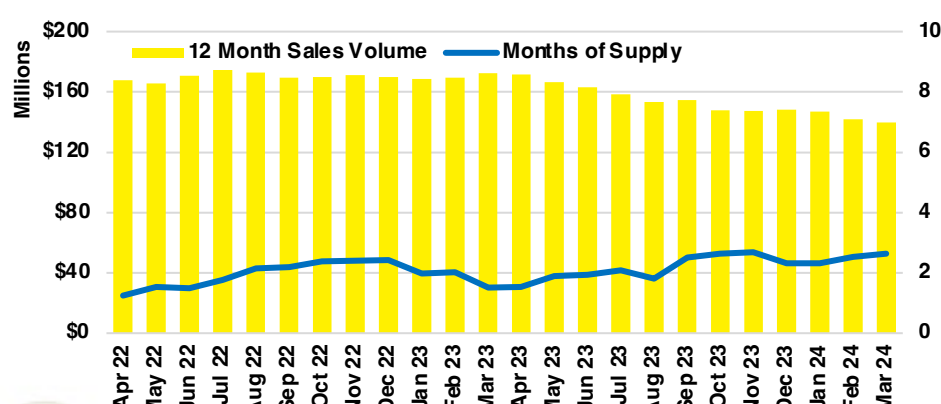

JACKSON COUNTY SALES BY PRICE POINT

JACKSON COUNTY INVENTORY BY PRICE POINT

LUMPKIN COUNTY QUICK N'DICATORS

LUMPKIN COUNTY SALES VOLUME VS SUPPLY

LUMPKIN COUNTY INVENTORY MONTHS OF SUPPLY

LUMPKIN COUNTY 12 MONTH AVERAGE SALES PRICE