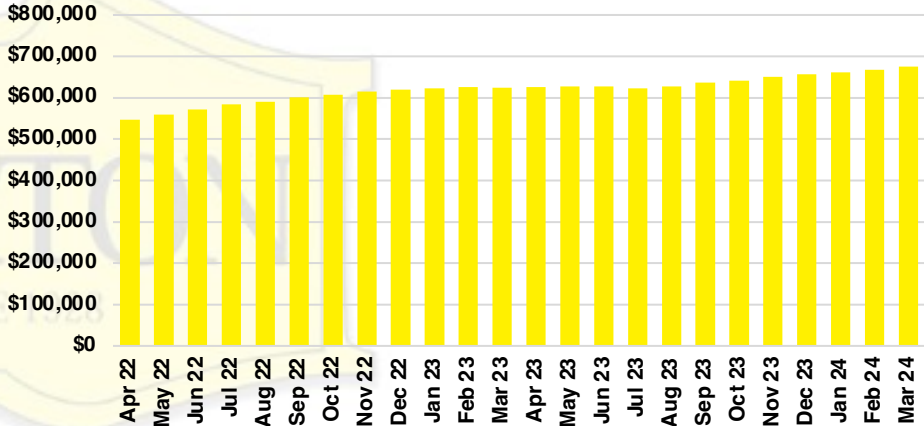

DAWSON COUNTY INVENTORY BY PRICE POINT

FORSYTH COUNTY QUICK N'DICATORS

FORSYTH COUNTY SALES VOLUME VS SUPPLY

FORSYTH COUNTY INVENTORY MONTHS OF SUPPLY

FORSYTH COUNTY 12 MONTH AVERAGE SALES PRICE

FORSYTH COUNTY SALES BY PRICE POINT