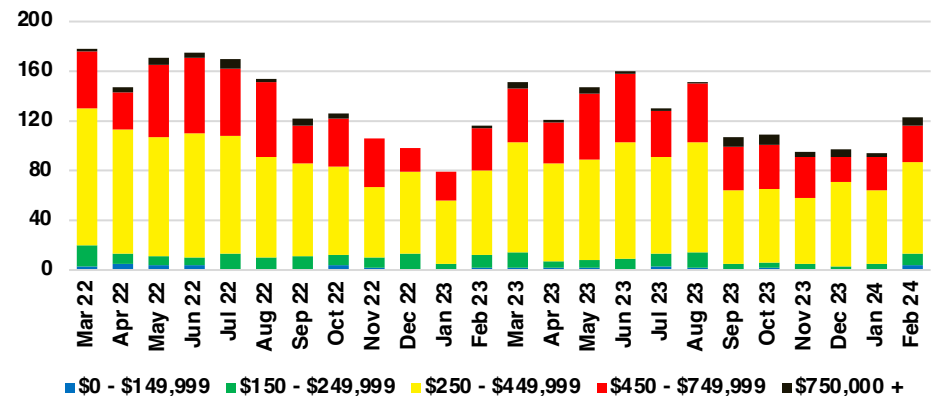

STEPHENS COUNTY SALES BY PRICE POINT

STEPHENS COUNTY INVENTORY BY PRICE POINT

WALTON COUNTY QUICK N' DICATORS

WALTON COUNTY SALES VOLUME VS SUPPLY

WALTON COUNTY INVENTORY MONTHS OF SUPPLY

WALTON COUNTY 12 MONTH AVERAGE SALES PRICE

WALTON COUNTY SALES BY PRICE POINT

WALTON COUNTY INVENTORY BY PRICE POINT

WHITE COUNTY QUICK N' DICATORS

WHITE COUNTY SALES VOLUME VS SUPPLY

WHITE COUNTY INVENTORY MONTHS OF SUPPLY

WHITE COUNTY 12 MONTH AVERAGE SALES PRICE