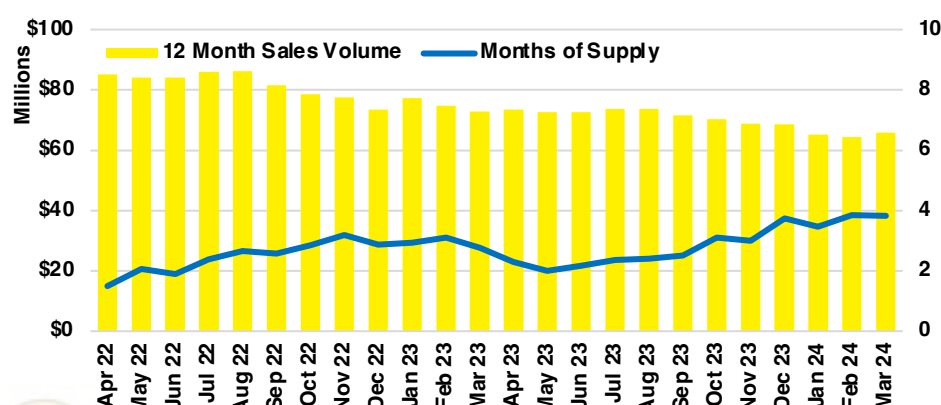

FRANKLIN COUNTY SALES VOLUME VS SUPPLY