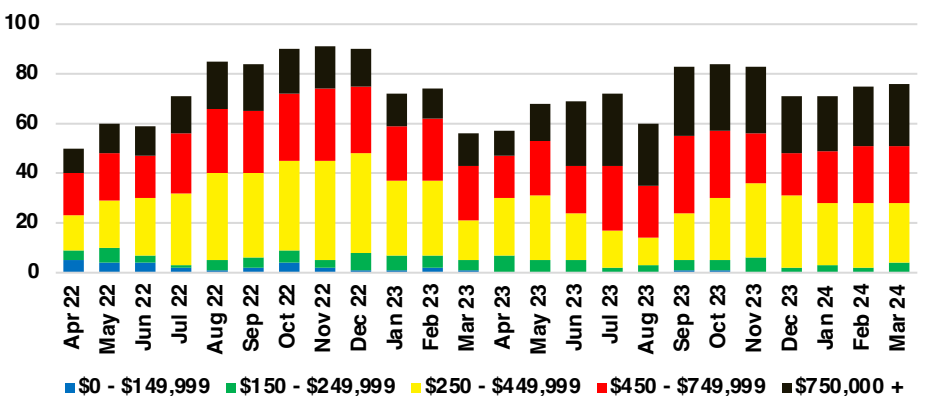

LUMPKIN COUNTY INVENTORY BY PRICE POINT