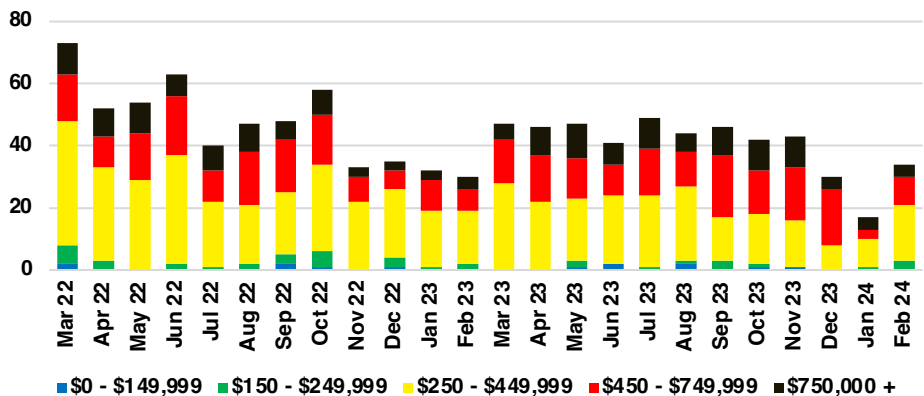

BARROW COUNTY INVENTORY BY PRICE POINT

CHEROKEE COUNTY QUICK N'DICATORS

CHEROKEE COUNTY SALES VOLUME VS SUPPLY

CHEROKEE COUNTY INVENTORY MONTHS OF SUPPLY

CHEROKEE COUNTY 12 MONTH AVERAGE SALES PRICE

CHEROKEE COUNTY SALES BY PRICE POINT

CHEROKEE COUNTY INVENTORY BY PRICE POINT

DAWSON COUNTY QUICK N'DICATORS

DAWSON COUNTY SALES VOLUME VS SUPPLY

DAWSON COUNTY INVENTORY MONTHS OF SUPPLY

DAWSON COUNTY 12 MONTH AVERAGE SALES PRICE

DAWSON COUNTY SALES BY PRICE POINT

DAWSON COUNTY INVENTORY BY PRICE POINT

FORSYTH COUNTY QUICK N'DICATORS

FORSYTH COUNTY SALES VOLUME VS SUPPLY

FORSYTH COUNTY INVENTORY MONTHS OF SUPPLY

FORSYTH COUNTY 12 MONTH AVERAGE SALES PRICE

FORSYTH COUNTY SALES BY PRICE POINT