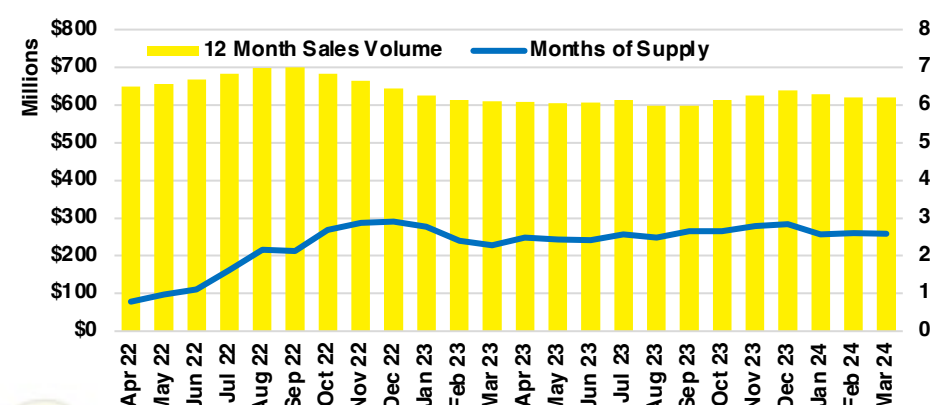

HALL COUNTY SALES BY PRICE POINT

HALL COUNTY INVENTORY BY PRICE POINT

JACKSON COUNTY QUICK N'DICATORS

JACKSON COUNTY SALES VOLUME VS SUPPLY

JACKSON COUNTY INVENTORY MONTHS OF SUPPLY

JACKSON COUNTY 12 MONTH AVERAGE SALES PRICE