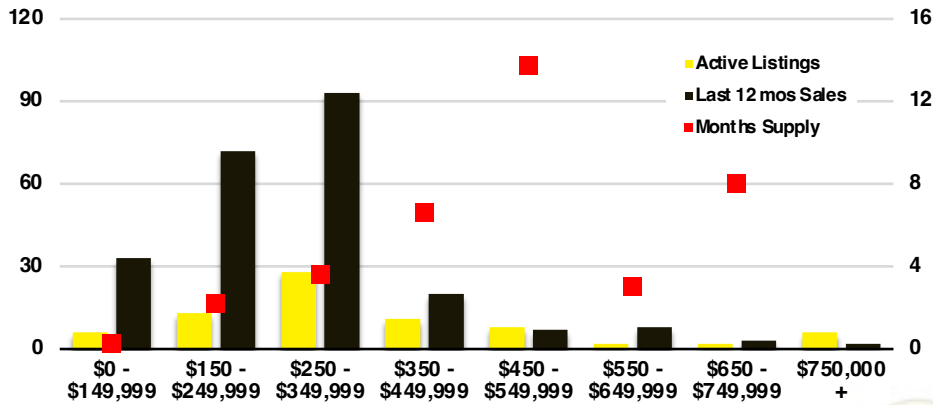

CHEROKEE COUNTY INVENTORY BY PRICE POINT

DAWSON COUNTY QUICK N'DICATORS

DAWSON COUNTY SALES VOLUME VS SUPPLY

DAWSON COUNTY INVENTORY MONTHS OF SUPPLY

DAWSON COUNTY 12 MONTH AVERAGE SALES PRICE

DAWSON COUNTY SALES BY PRICE POINT

DAWSON COUNTY INVENTORY BY PRICE POINT

FORSYTH COUNTY QUICK N'DICATORS

FORSYTH COUNTY SALES VOLUME VS SUPPLY

FORSYTH COUNTY INVENTORY MONTHS OF SUPPLY

FORSYTH COUNTY 12 MONTH AVERAGE SALES PRICE

FORSYTH COUNTY SALES BY PRICE POINT

FORSYTH COUNTY INVENTORY BY PRICE POINT

FRANKLIN COUNTY QUICK N'DICATORS

FRANKLIN COUNTY SALES VOLUME VS SUPPLY

FRANKLIN COUNTY INVENTORY MONTHS OF SUPPLY

FRANKLIN COUNTY 12 MONTH AVERAGE SALES PRICE

FRANKLIN COUNTY SALES BY PRICE POINT