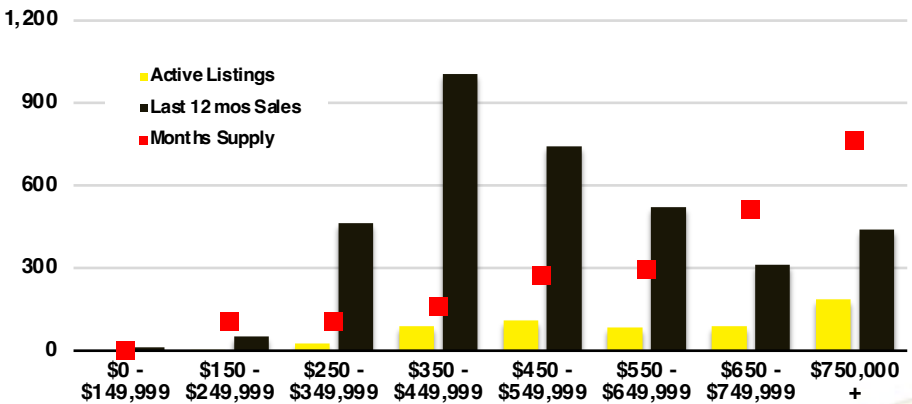

BANKS COUNTY INVENTORY BY PRICE POINT

BARROW COUNTY QUICK N'DICATORS

BARROW COUNTY SALES VOLUME VS SUPPLY

BARROW COUNTY INVENTORY MONTHS OF SUPPLY

BARROW COUNTY 12 MONTH AVERAGE SALES PRICE

BARROW COUNTY SALES BY PRICE POINT

BARROW COUNTY INVENTORY BY PRICE POINT

CHEROKEE COUNTY QUICK N'DICATORS

CHEROKEE COUNTY SALES VOLUME VS SUPPLY

CHEROKEE COUNTY INVENTORY MONTHS OF SUPPLY

CHEROKEE COUNTY 12 MONTH AVERAGE SALES PRICE

CHEROKEE COUNTY SALES BY PRICE POINT

WALTON COUNTY SALES BY PRICE POINT

WALTON COUNTY INVENTORY BY PRICE POINT

WHITE COUNTY QUICK N' DICATORS

WHITE COUNTY SALES VOLUME VS SUPPLY

WHITE COUNTY INVENTORY MONTHS OF SUPPLY

WHITE COUNTY 12 MONTH AVERAGE SALES PRICE