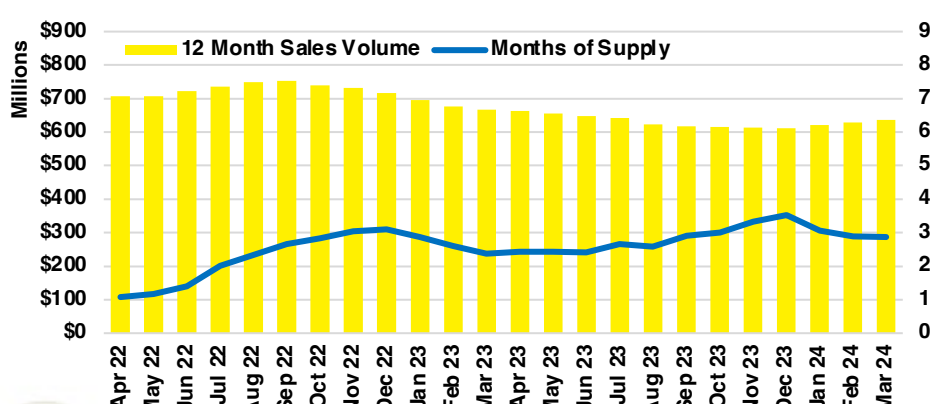

STEPHENS COUNTY SALES BY PRICE POINT

STEPHENS COUNTY INVENTORY BY PRICE POINT

WALTON COUNTY QUICK N' DICATORS

WALTON COUNTY SALES VOLUME VS SUPPLY

WALTON COUNTY INVENTORY MONTHS OF SUPPLY

WALTON COUNTY 12 MONTH AVERAGE SALES PRICE