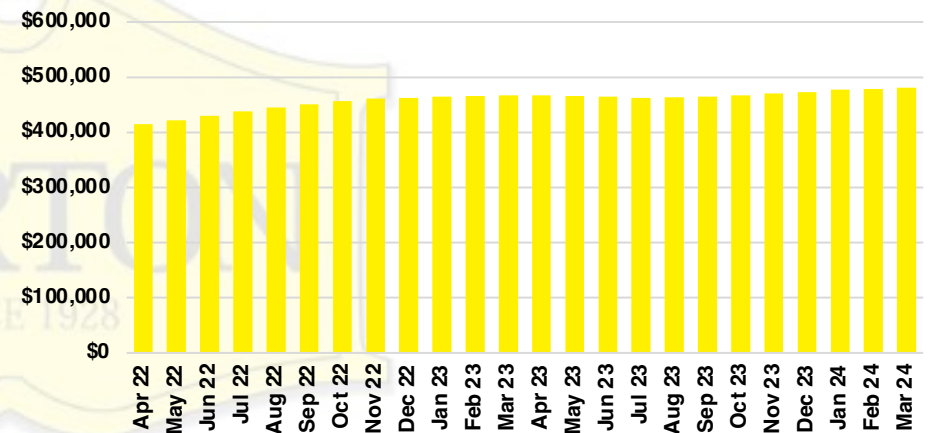

FRANKLIN COUNTY INVENTORY BY PRICE POINT

GWINNETT COUNTY QUICK N'DICATORS

GWINNETT COUNTY SALES VOLUME VS SUPPLY

GWINNETT COUNTY INVENTORY MONTHS OF SUPPLY

GWINNETT COUNTY 12 MONTH AVERAGE SALES PRICE

GWINNETT COUNTY SALES BY PRICE POINT