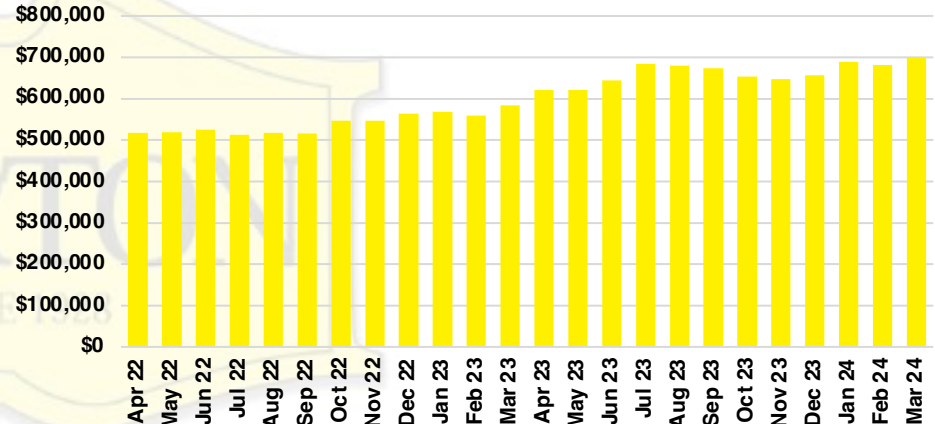

PICKENS COUNTY SALES BY PRICE POINT

PICKENS COUNTY INVENTORY BY PRICE POINT

RABUN COUNTY QUICK N'DICATORS

RABUN COUNTY SALES VOLUME VS SUPPLY

RABUN COUNTY INVENTORY MONTHS OF SUPPLY

RABUN COUNTY 12 MONTH AVERAGE SALES PRICE