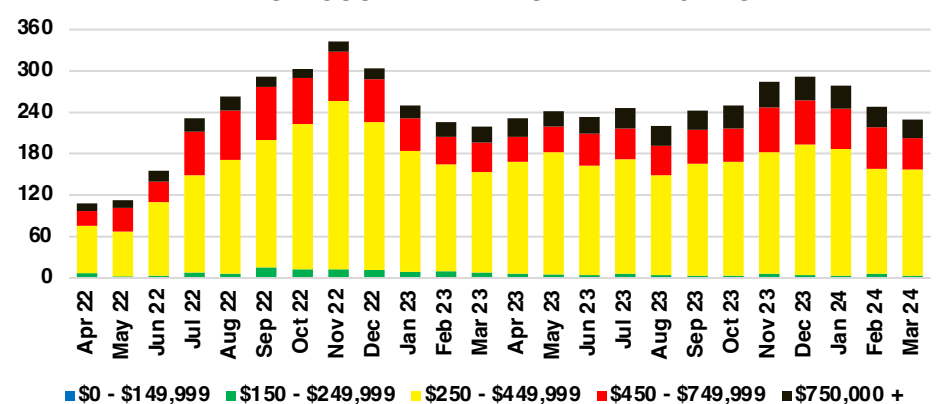

BANKS COUNTY INVENTORY BY PRICE POINT

BARROW COUNTY QUICK N'DICATORS

BARROW COUNTY SALES VOLUME VS SUPPLY

BARROW COUNTY INVENTORY MONTHS OF SUPPLY

BARROW COUNTY 12 MONTH AVERAGE SALES PRICE

BARROW COUNTY SALES BY PRICE POINT

BARROW COUNTY INVENTORY BY PRICE POINT

CHEROKEE COUNTY QUICK N'DICATORS

CHEROKEE COUNTY SALES VOLUME VS SUPPLY

CHEROKEE COUNTY INVENTORY MONTHS OF SUPPLY

CHEROKEE COUNTY 12 MONTH AVERAGE SALES PRICE

CHEROKEE COUNTY SALES BY PRICE POINT