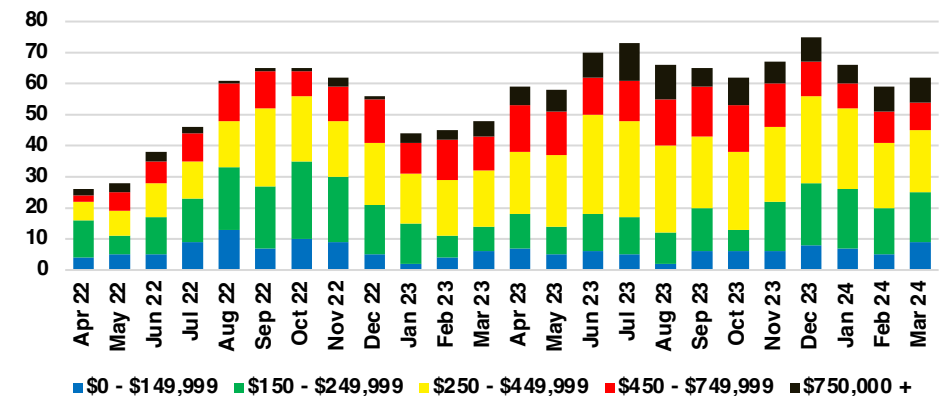

STEPHENS COUNTY INVENTORY BY PRICE POINT