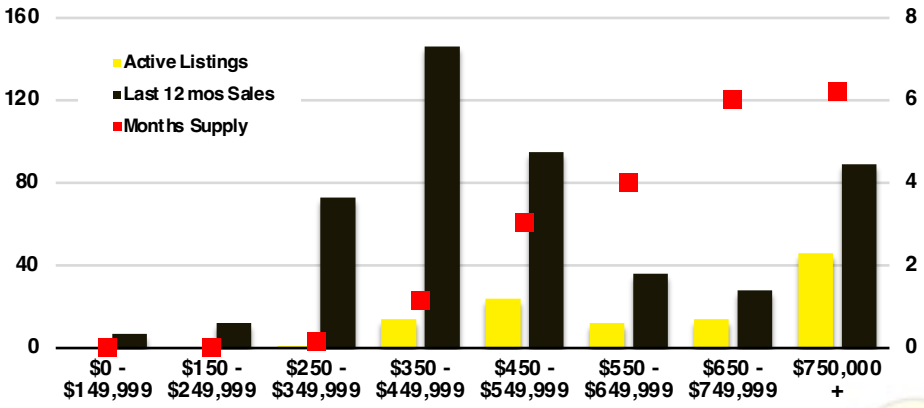

BANKS COUNTY INVENTORY BY PRICE POINT

BARROW COUNTY QUICK N'DICATORS

BARROW COUNTY SALES VOLUME VS SUPPLY

BARROW COUNTY INVENTORY MONTHS OF SUPPLY

BARROW COUNTY 12 MONTH AVERAGE SALES PRICE

BARROW COUNTY SALES BY PRICE POINT

BARROW COUNTY INVENTORY BY PRICE POINT

CHEROKEE COUNTY QUICK N'DICATORS

CHEROKEE COUNTY SALES VOLUME VS SUPPLY

CHEROKEE COUNTY INVENTORY MONTHS OF SUPPLY

CHEROKEE COUNTY 12 MONTH AVERAGE SALES PRICE

CHEROKEE COUNTY SALES BY PRICE POINT

CHEROKEE COUNTY INVENTORY BY PRICE POINT

DAWSON COUNTY QUICK N'DICATORS

DAWSON COUNTY SALES VOLUME VS SUPPLY

DAWSON COUNTY INVENTORY MONTHS OF SUPPLY

DAWSON COUNTY 12 MONTH AVERAGE SALES PRICE

DAWSON COUNTY SALES BY PRICE POINT

WALTON COUNTY SALES BY PRICE POINT

WALTON COUNTY INVENTORY BY PRICE POINT

WHITE COUNTY QUICK N' DICATORS

WHITE COUNTY SALES VOLUME VS SUPPLY

WHITE COUNTY INVENTORY MONTHS OF SUPPLY

WHITE COUNTY 12 MONTH AVERAGE SALES PRICE