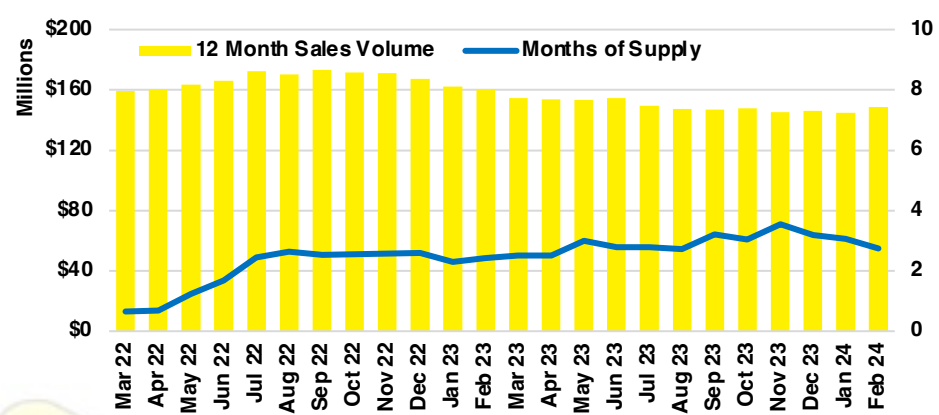

WALTON COUNTY SALES BY PRICE POINT

WALTON COUNTY INVENTORY BY PRICE POINT

WHITE COUNTY QUICK N' DICATORS

WHITE COUNTY SALES VOLUME VS SUPPLY

WHITE COUNTY INVENTORY MONTHS OF SUPPLY

WHITE COUNTY 12 MONTH AVERAGE SALES PRICE