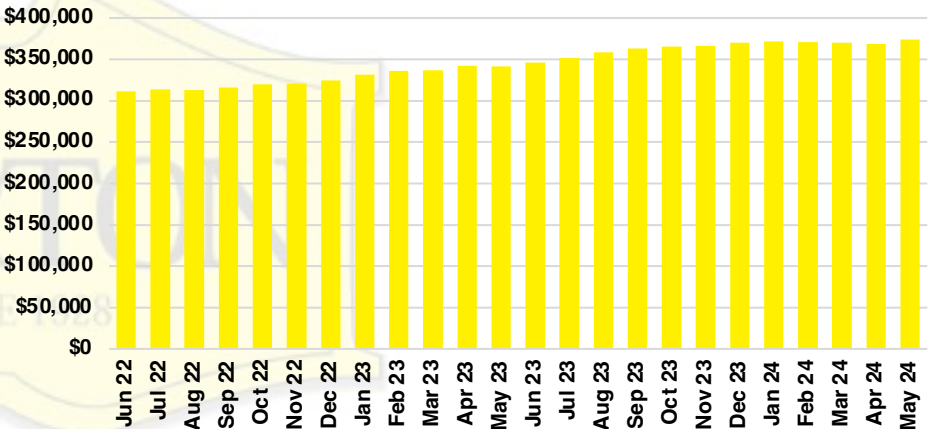

HABERSHAM COUNTY 12 MONTH AVERAGE SALES PRICE