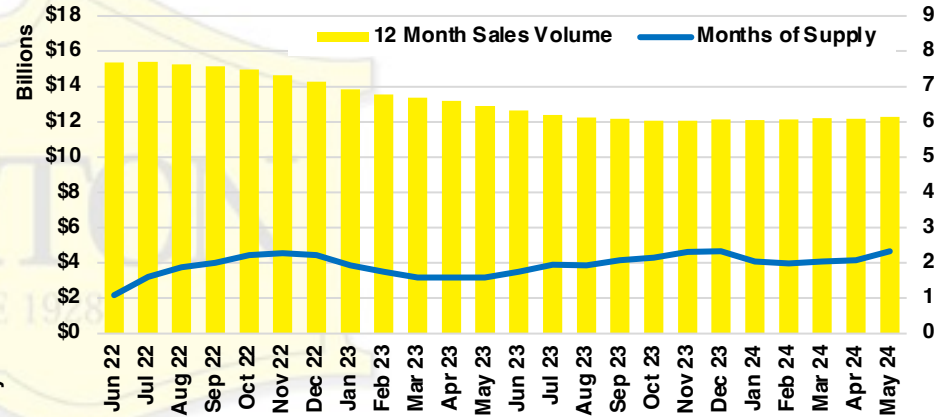

NORTH GEORGIA SALES VOLUME VS SUPPLY