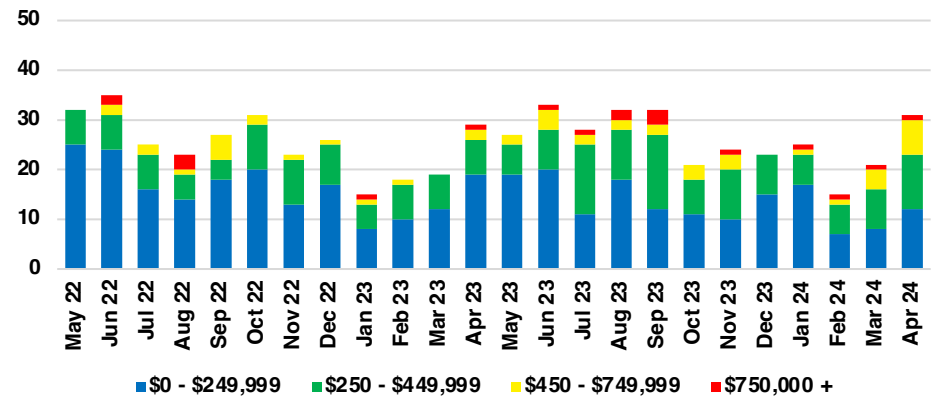

STEPHENS COUNTY SALES BY PRICE POINT