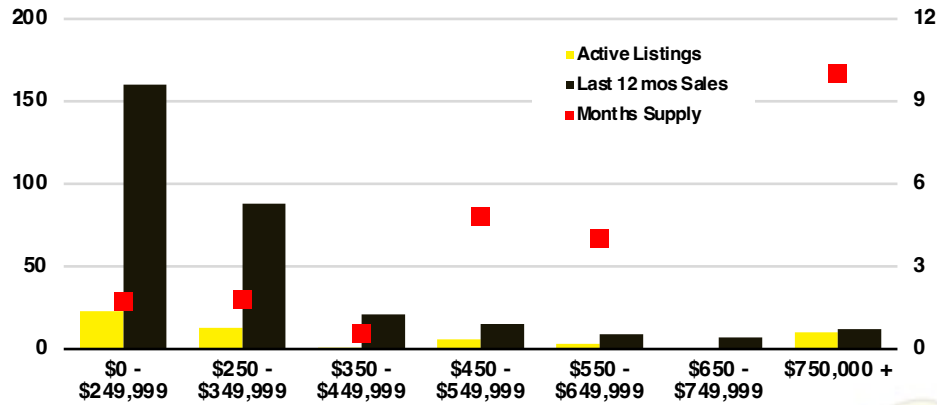

STEPHENS COUNTY QUICK N'DICATORS