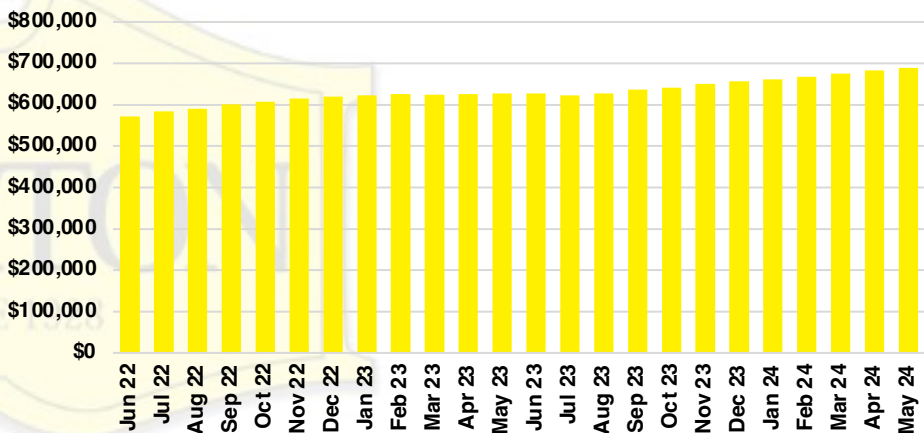

FORSYTH COUNTY 12 MONTH AVERAGE SALES PRICE