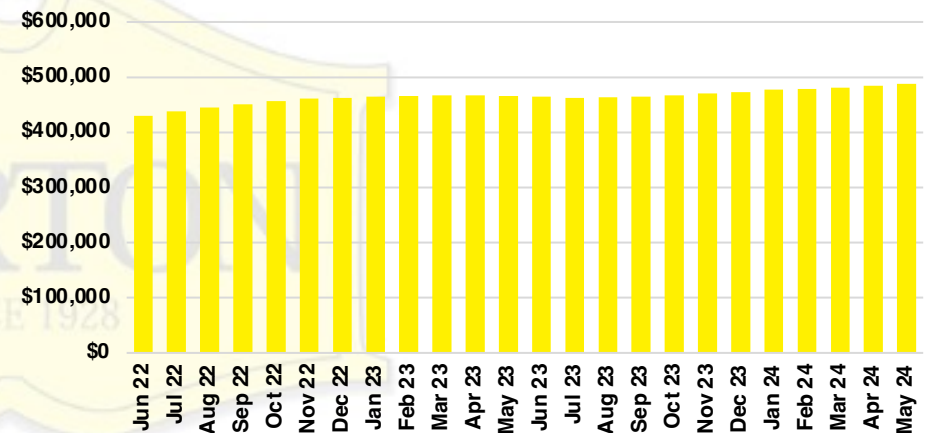

GWINNETT COUNTY 12 MONTH AVERAGE SALES PRICE