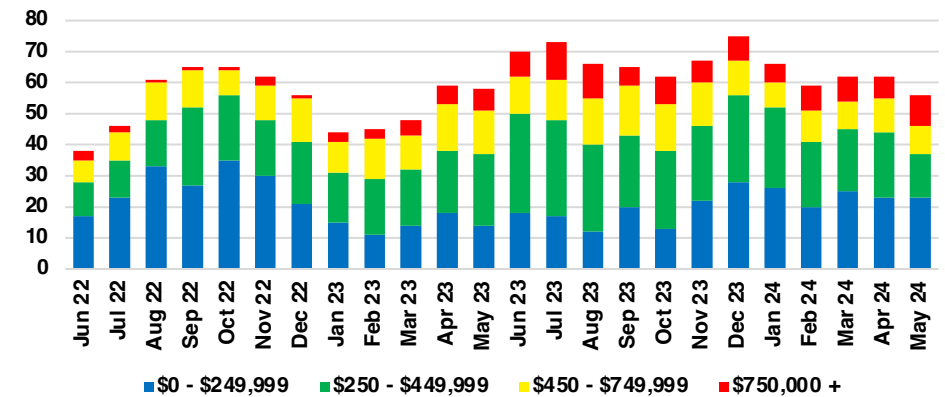

STEPHENS COUNTY INVENTORY BY PRICE POINT