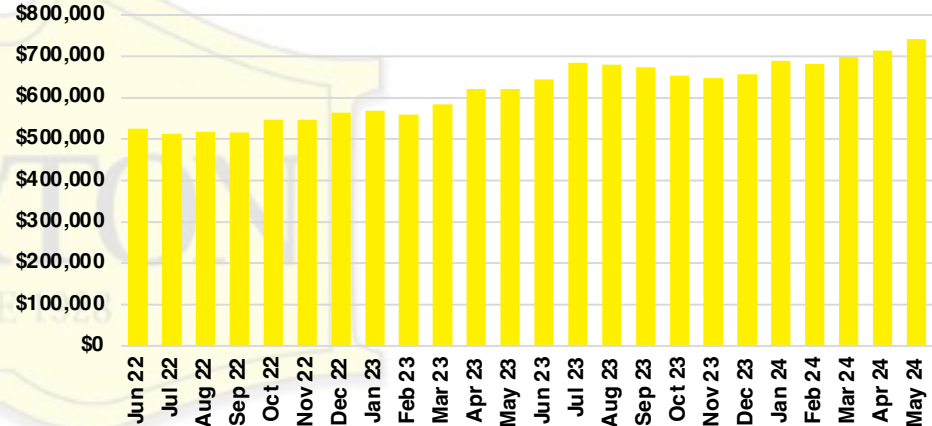

RABUN COUNTY 12 MONTH AVERAGE SALES PRICE