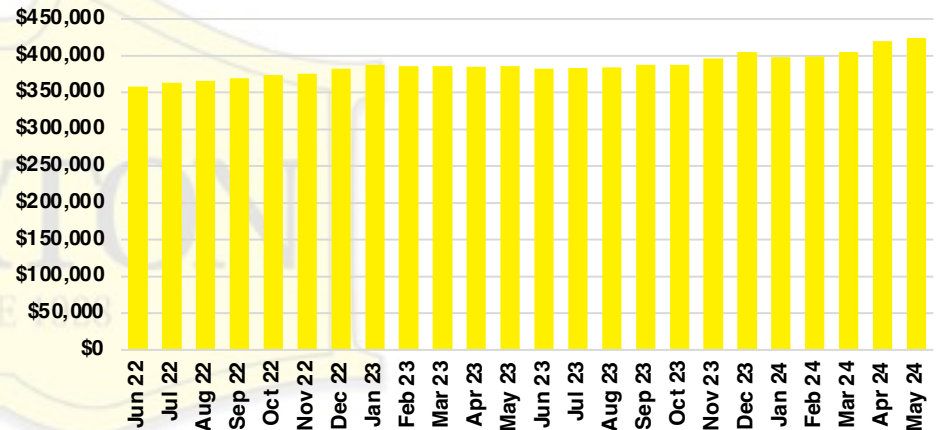

LUMPKIN COUNTY 12 MONTH AVERAGE SALES PRICE