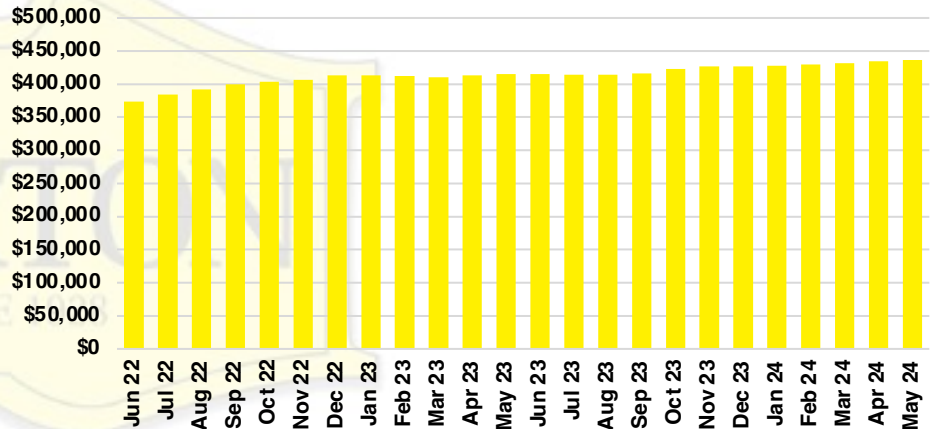

JACKSON COUNTY 12 MONTH AVERAGE SALES PRICE