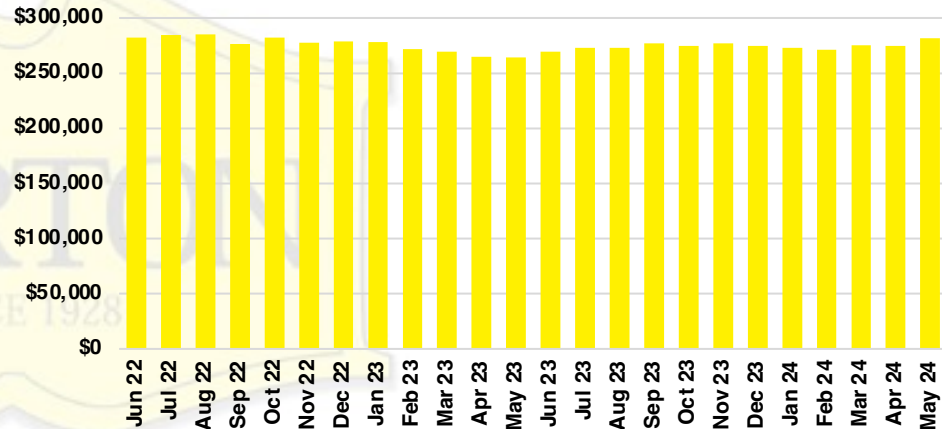

FRANKLIN COUNTY 12 MONTH AVERAGE SALES PRICE