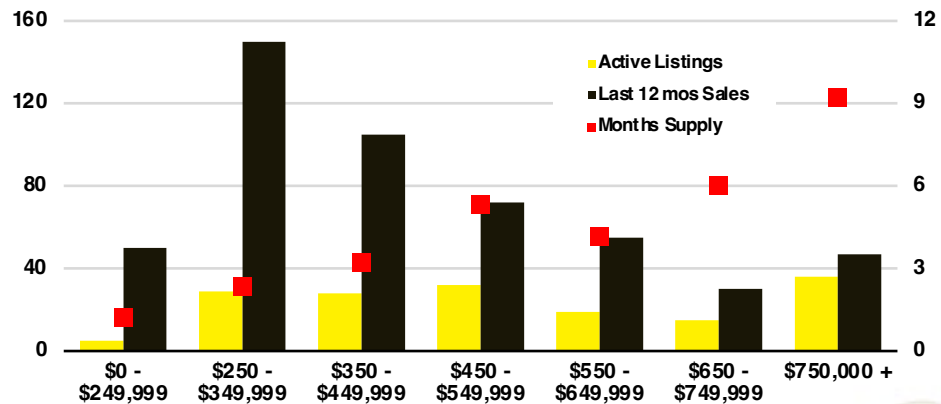

PICKENS COUNTY QUICK N'DICATORS