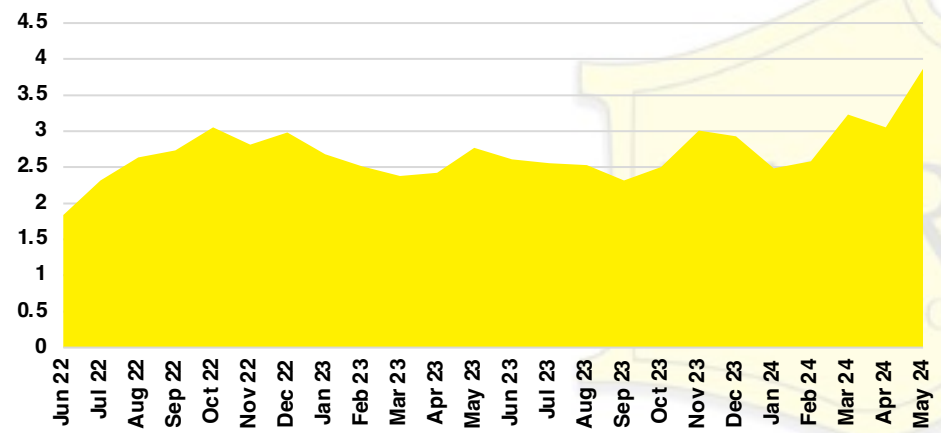

PICKENS COUNTY INVENTORY MONTHS OF SUPPLY