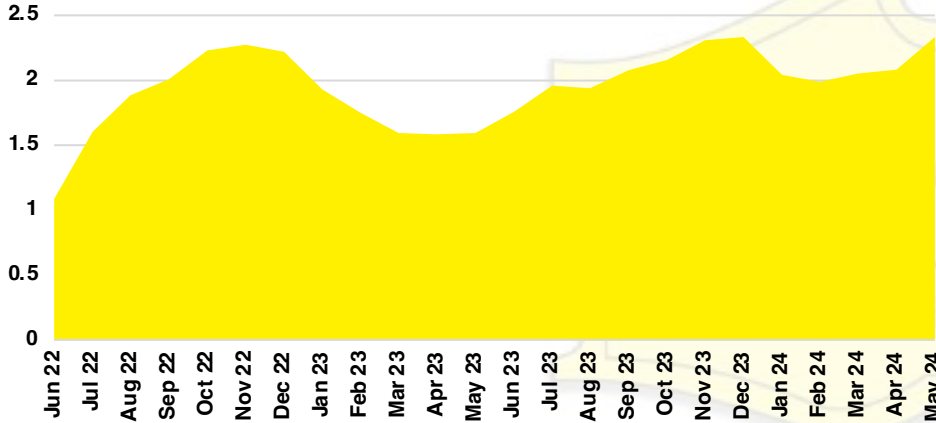

NORTH GEORGIA INVENTORY MONTHS OF SUPPLY