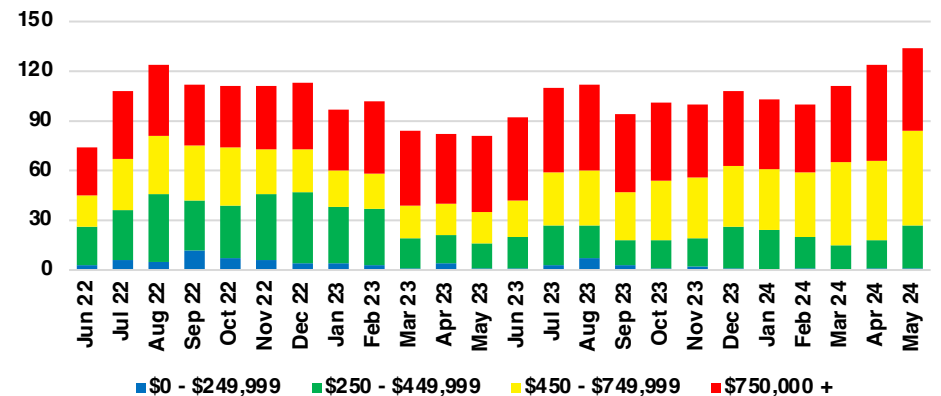

DAWSON COUNTY INVENTORY BY PRICE POINT