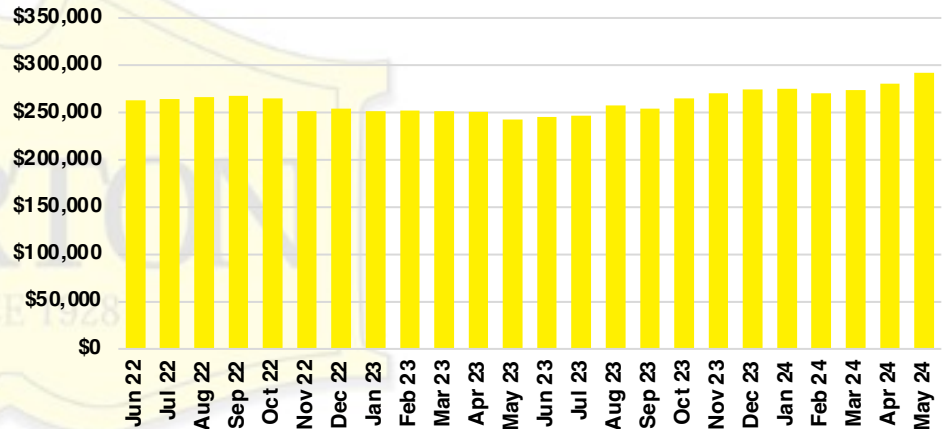

STEPHENS COUNTY 12 MONTH AVERAGE SALES PRICE