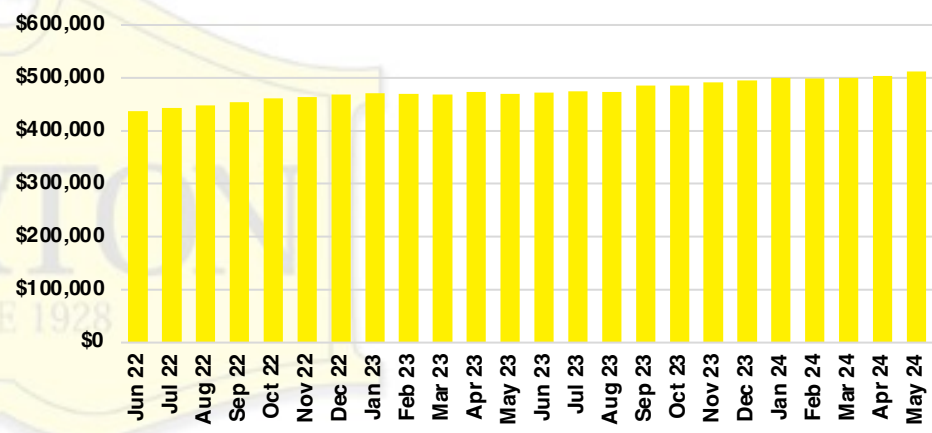

HALL COUNTY 12 MONTH AVERAGE SALES PRICE