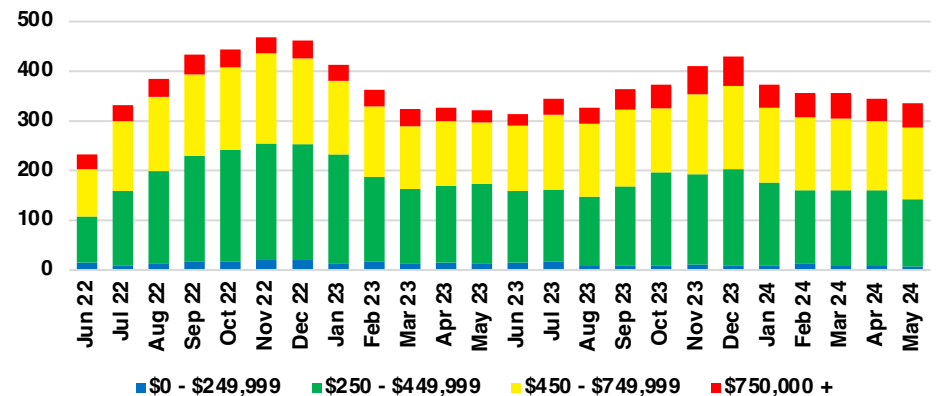

WALTON COUNTY INVENTORY BY PRICE POINT