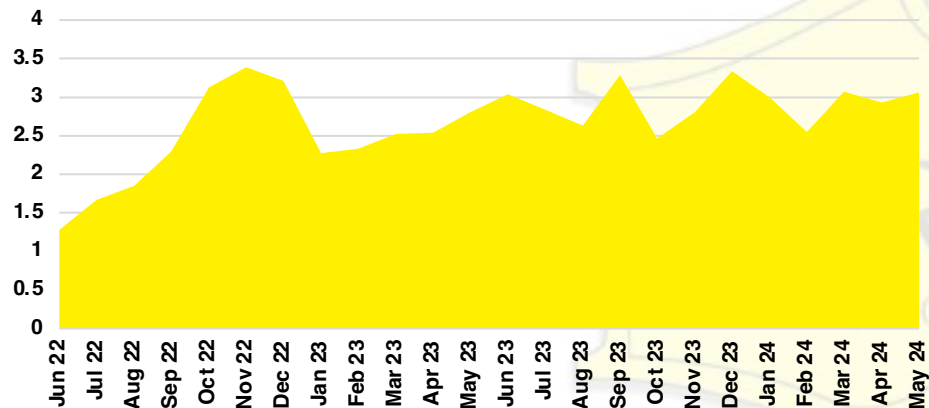

BANKS COUNTY INVENTORY MONTHS OF SUPPLY