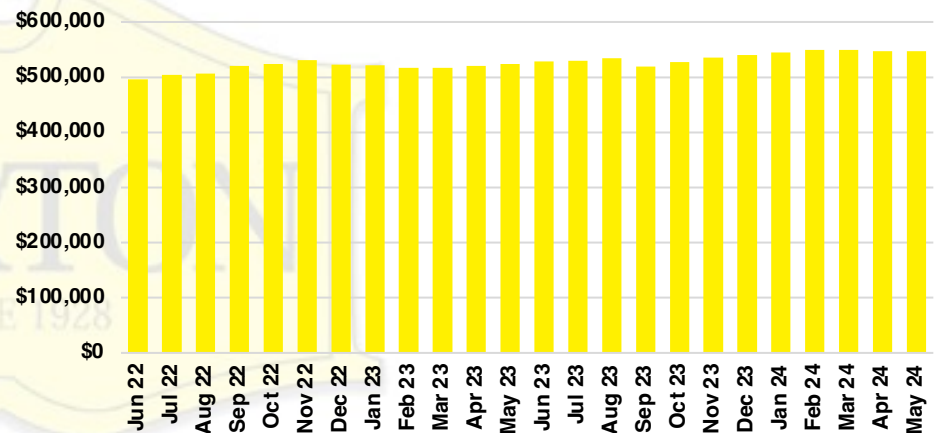

DAWSON COUNTY 12 MONTH AVERAGE SALES PRICE