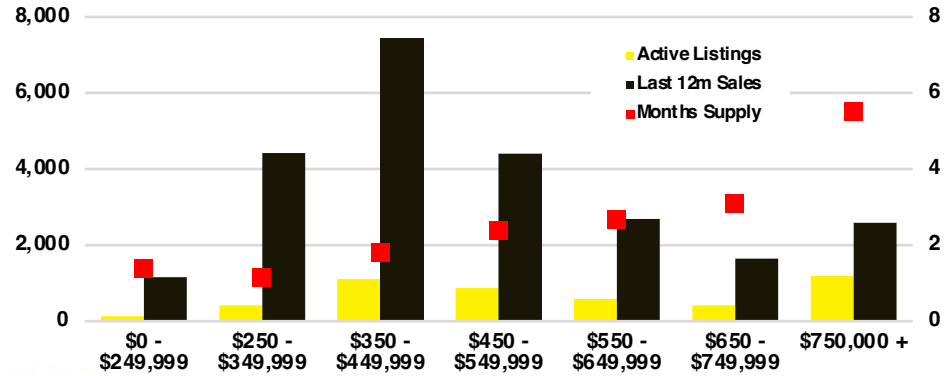

DEEP DIVE

NORTH GEORGIA QUICK N' DICATORS