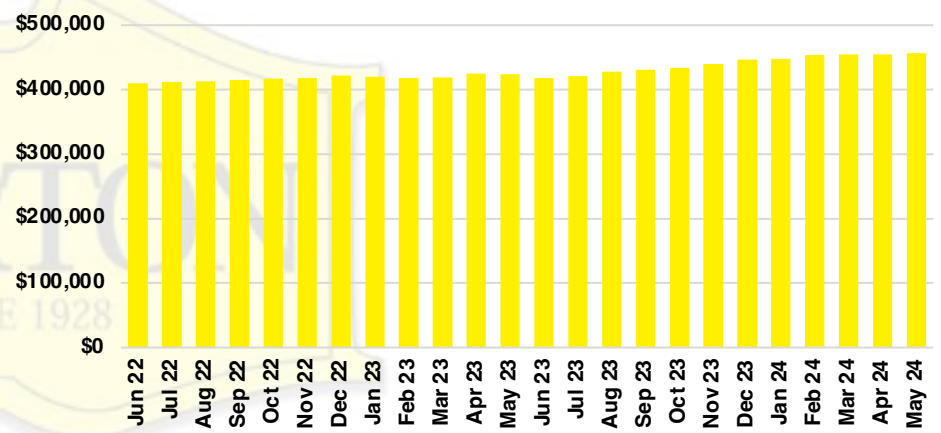

PICKENS COUNTY 12 MONTH AVERAGE SALES PRICE