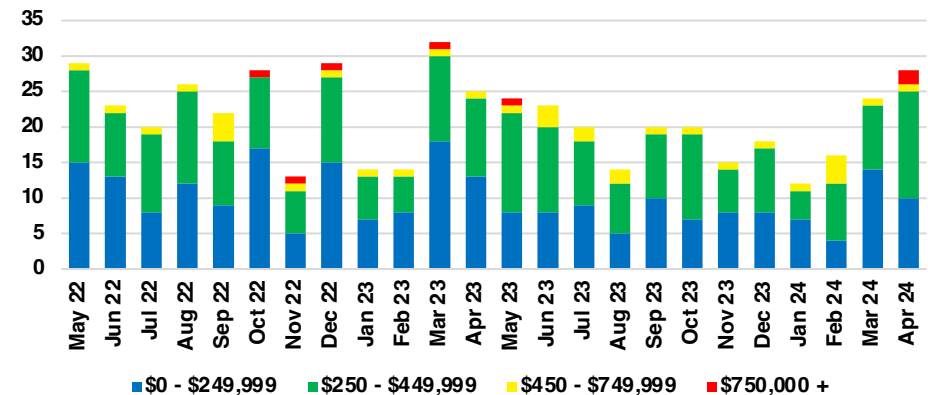

FRANKLIN COUNTY SALES BY PRICE POINT