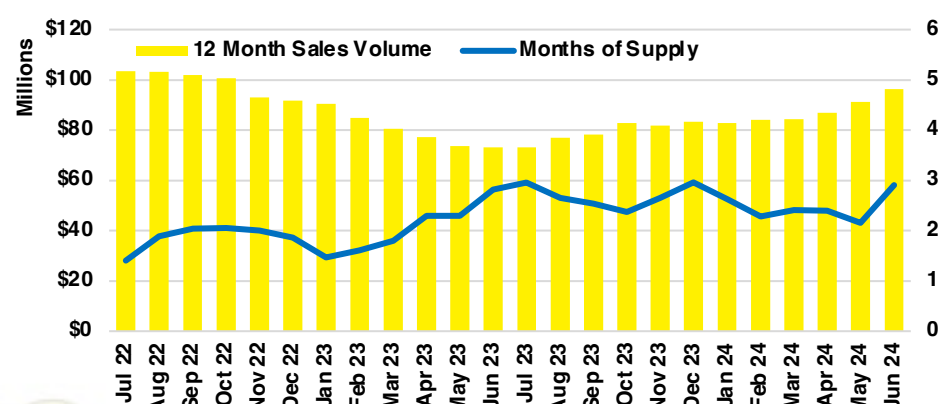

RABUN COUNTY SALES BY PRICE POINT

RABUN COUNTY INVENTORY BY PRICE POINT

STEPHENS COUNTY QUICK N'DICATORS

STEPHENS COUNTY SALES VOLUME VS SUPPLY

STEPHENS COUNTY INVENTORY MONTHS OF SUPPLY

STEPHENS COUNTY 12 MONTH AVERAGE SALES PRICE