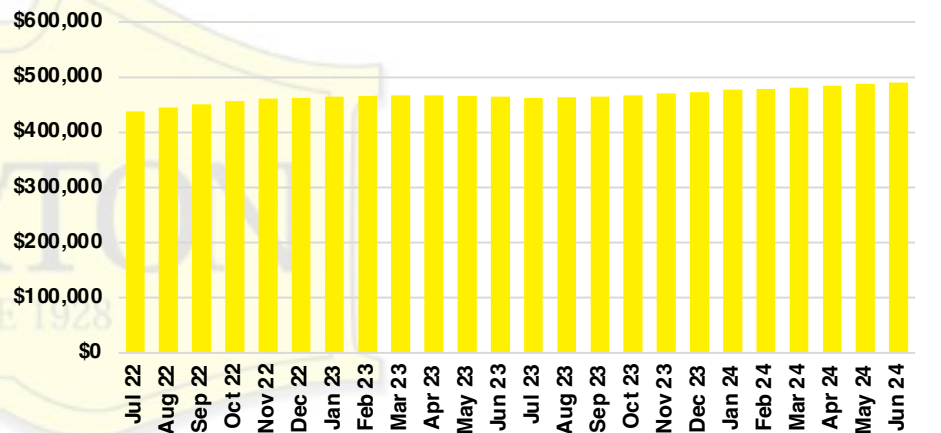

FRANKLIN COUNTY INVENTORY BY PRICE POINT

GWINNETT COUNTY QUICK N'DICATORS

GWINNETT COUNTY SALES VOLUME VS SUPPLY

GWINNETT COUNTY INVENTORY MONTHS OF SUPPLY

GWINNETT COUNTY 12 MONTH AVERAGE SALES PRICE

GWINNETT COUNTY SALES BY PRICE POINT