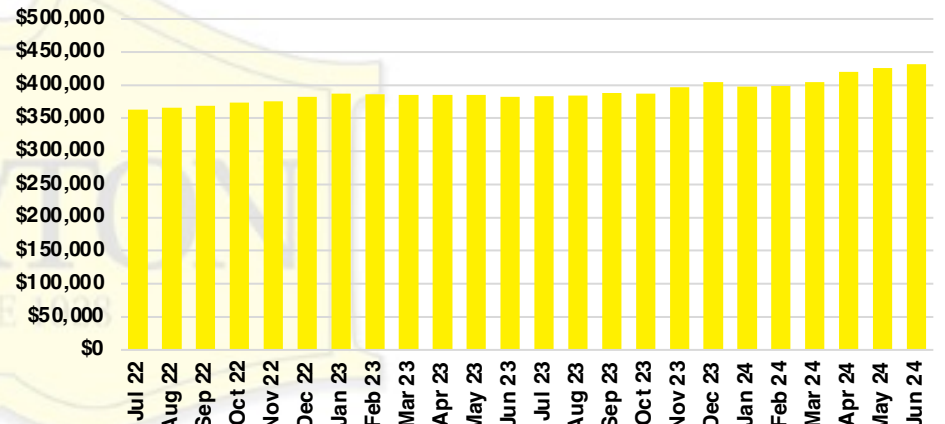

JACKSON COUNTY SALES BY PRICE POINT

JACKSON COUNTY INVENTORY BY PRICE POINT

LUMPKIN COUNTY QUICK N'DICATORS

LUMPKIN COUNTY SALES VOLUME VS SUPPLY

LUMPKIN COUNTY INVENTORY MONTHS OF SUPPLY

LUMPKIN COUNTY 12 MONTH AVERAGE SALES PRICE