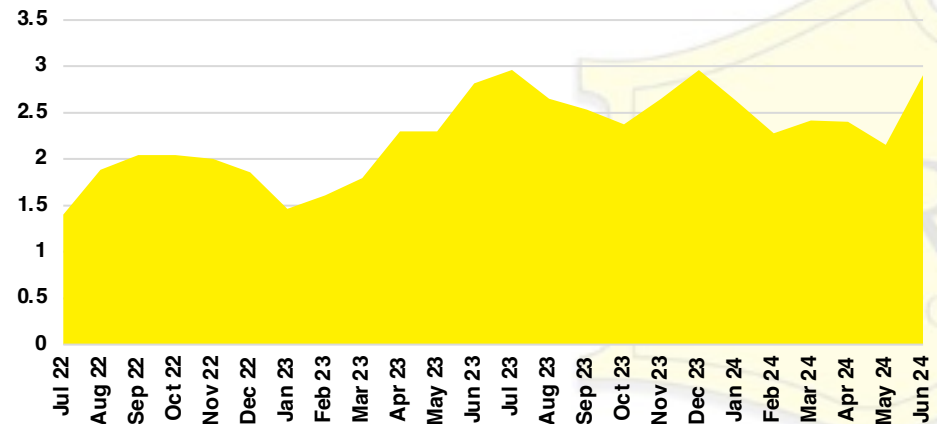

RABUN COUNTY SALES BY PRICE POINT

RABUN COUNTY INVENTORY BY PRICE POINT

STEPHENS COUNTY QUICK N'DICATORS

STEPHENS COUNTY SALES VOLUME VS SUPPLY

STEPHENS COUNTY INVENTORY MONTHS OF SUPPLY

STEPHENS COUNTY 12 MONTH AVERAGE SALES PRICE