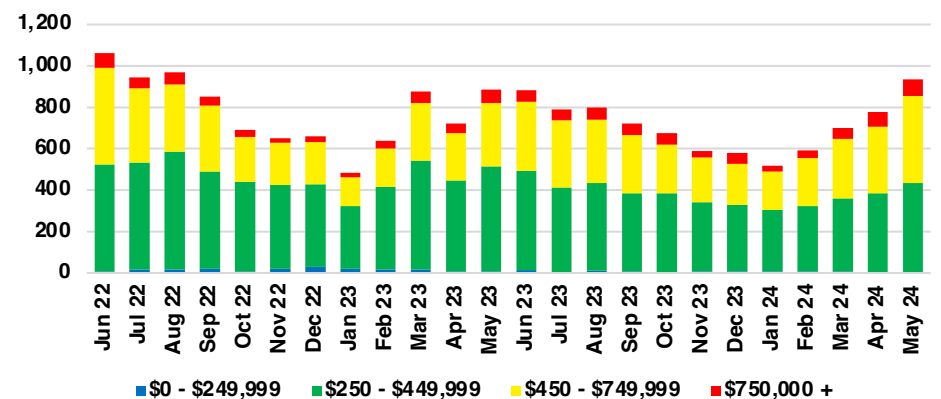

FRANKLIN COUNTY INVENTORY BY PRICE POINT

GWINNETT COUNTY QUICK N'DICATORS

GWINNETT COUNTY SALES VOLUME VS SUPPLY

GWINNETT COUNTY INVENTORY MONTHS OF SUPPLY

GWINNETT COUNTY 12 MONTH AVERAGE SALES PRICE

GWINNETT COUNTY SALES BY PRICE POINT