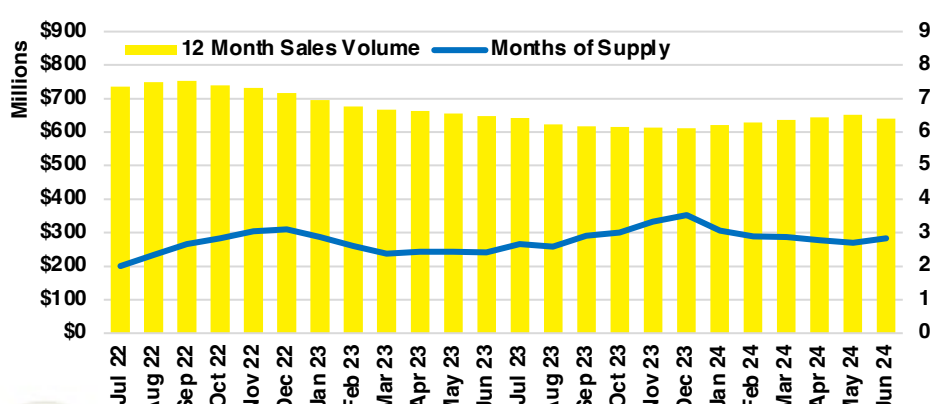

STEPHENS COUNTY SALES BY PRICE POINT

STEPHENS COUNTY INVENTORY BY PRICE POINT

WALTON COUNTY QUICK N'DICATORS

WALTON COUNTY SALES VOLUME VS SUPPLY

WALTON COUNTY INVENTORY MONTHS OF SUPPLY

WALTON COUNTY 12 MONTH AVERAGE SALES PRICE