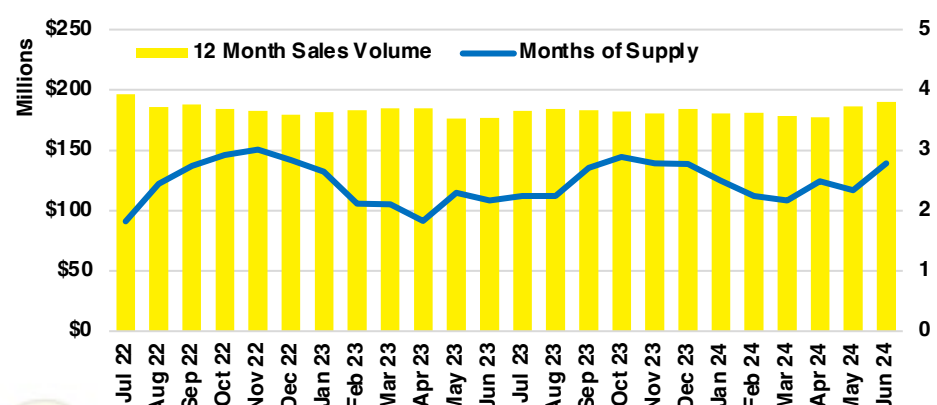

HABERSHAM COUNTY SALES VOLUME VS SUPPLY