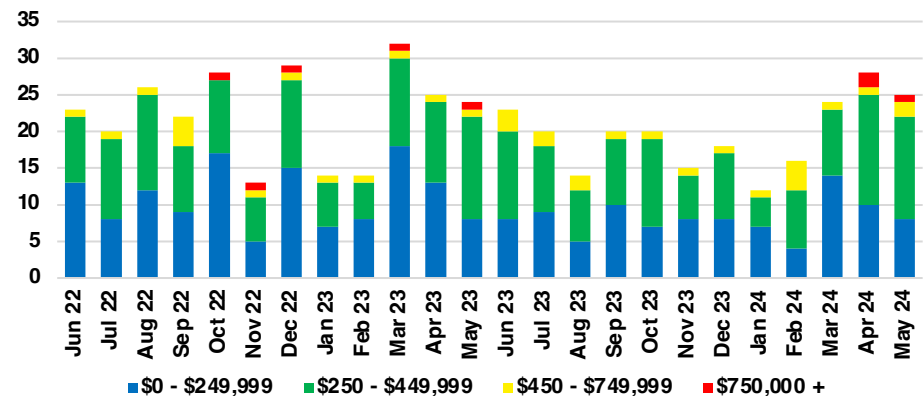

FORSYTH COUNTY INVENTORY BY PRICE POINT

FRANKLIN COUNTY QUICK N' DICATORS

FRANKLIN COUNTY SALES VOLUME VS SUPPLY

FRANKLIN COUNTY INVENTORY MONTHS OF SUPPLY

FRANKLIN COUNTY 12 MONTH AVERAGE SALES PRICE

FRANKLIN COUNTY SALES BY PRICE POINT