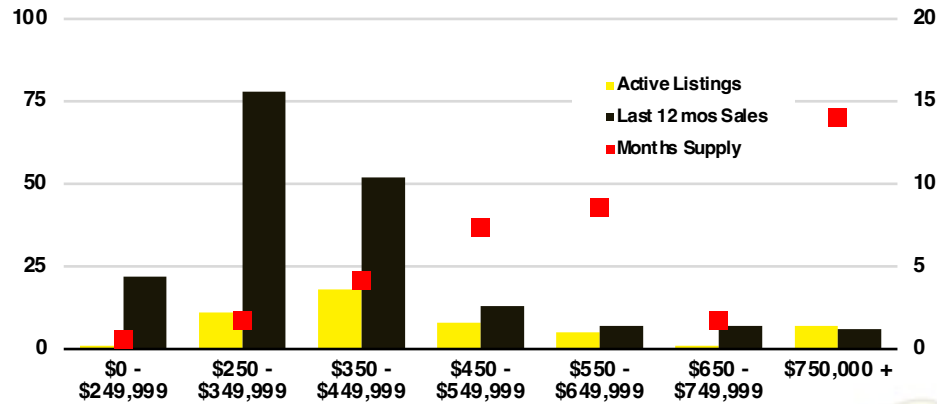

BANKS COUNTY QUICK N'DICATORS