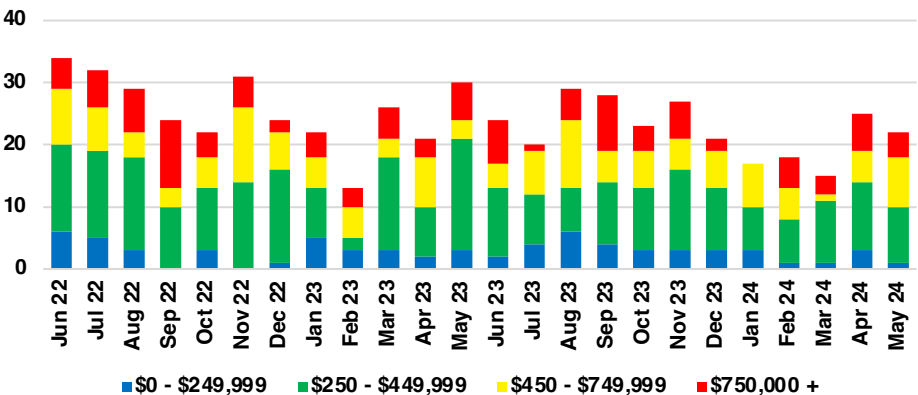

RABUN COUNTY SALES BY PRICE POINT