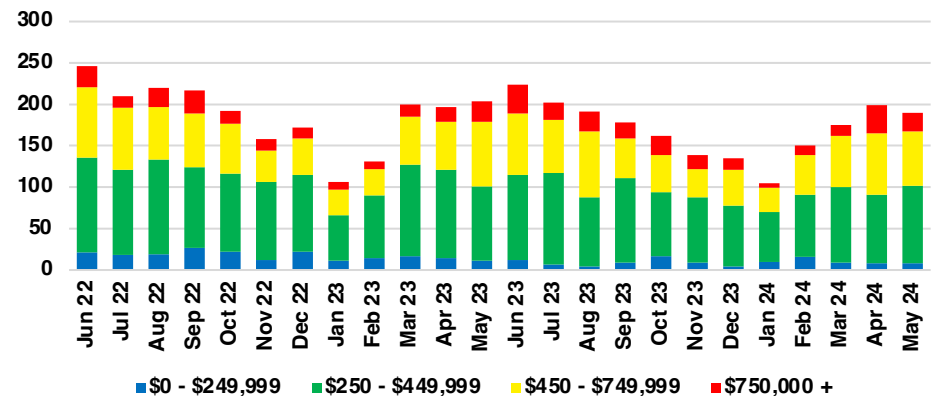

HALL COUNTY SALES BY PRICE POINT