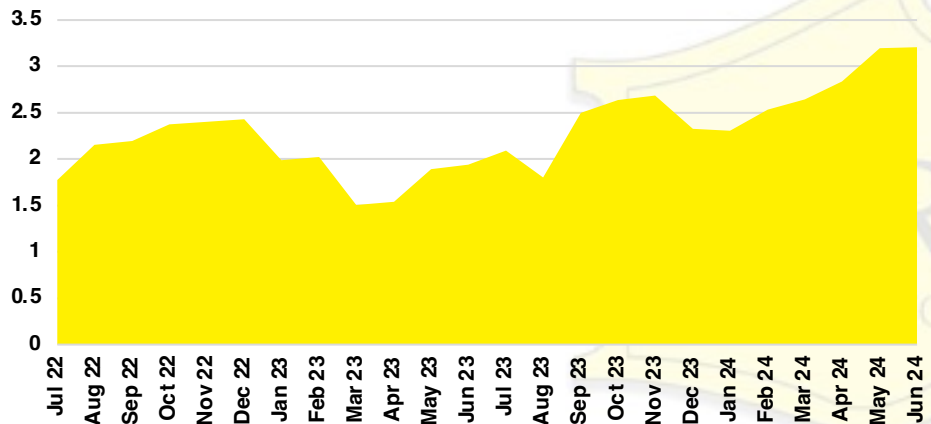

JACKSON COUNTY SALES BY PRICE POINT

JACKSON COUNTY INVENTORY BY PRICE POINT

LUMPKIN COUNTY QUICK N'DICATORS

LUMPKIN COUNTY SALES VOLUME VS SUPPLY

LUMPKIN COUNTY INVENTORY MONTHS OF SUPPLY

LUMPKIN COUNTY 12 MONTH AVERAGE SALES PRICE