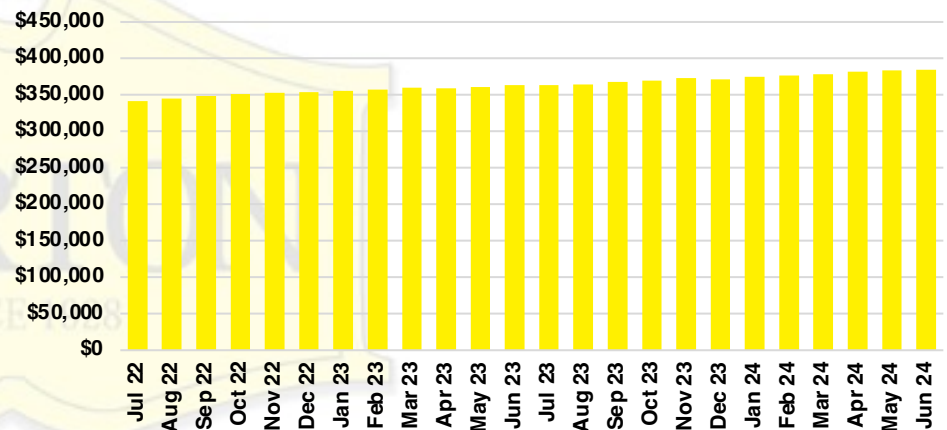

BANKS COUNTY INVENTORY BY PRICE POINT

BARROW COUNTY QUICK N' DICATORS

BARROW COUNTY SALES VOLUME VS SUPPLY

BARROW COUNTY INVENTORY MONTHS OF SUPPLY

BARROW COUNTY 12 MONTH AVERAGE SALES PRICE

BARROW COUNTY SALES BY PRICE POINT

BARROW COUNTY INVENTORY BY PRICE POINT

CHEROKEE COUNTY QUICK N'DICATORS

CHEROKEE COUNTY SALES VOLUME VS SUPPLY

CHEROKEE COUNTY INVENTORY MONTHS OF SUPPLY

CHEROKEE COUNTY 12 MONTH AVERAGE SALES PRICE

CHEROKEE COUNTY SALES BY PRICE POINT