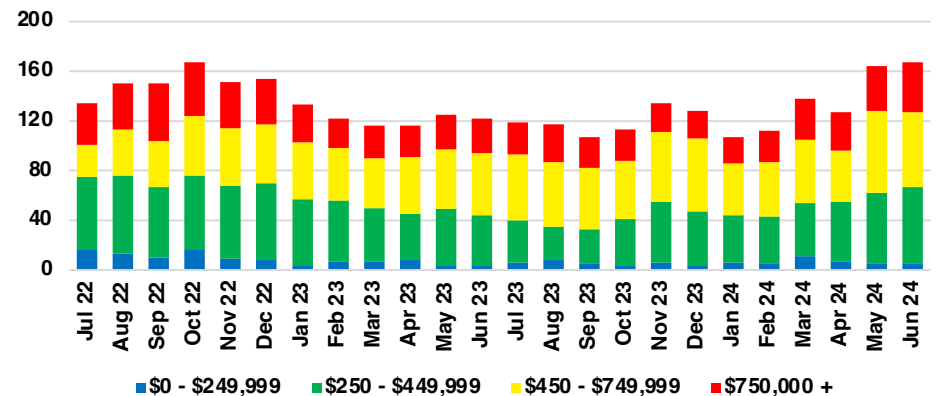

PICKENS COUNTY INVENTORY BY PRICE POINT