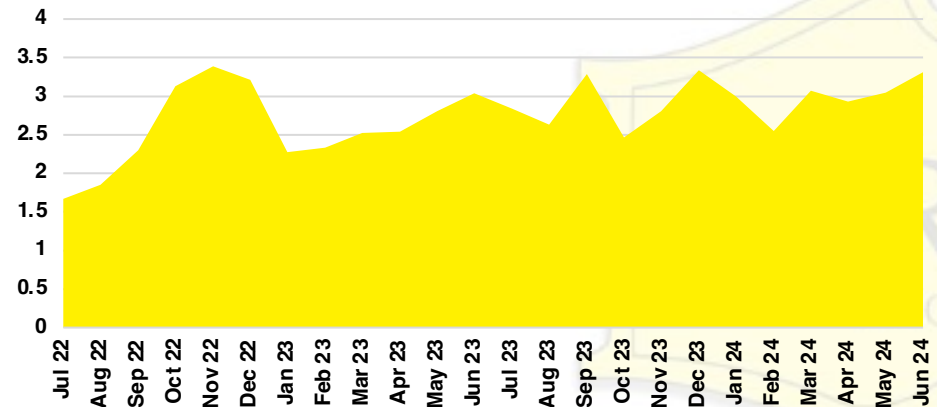

BANKS COUNTY INVENTORY MONTHS OF SUPPLY