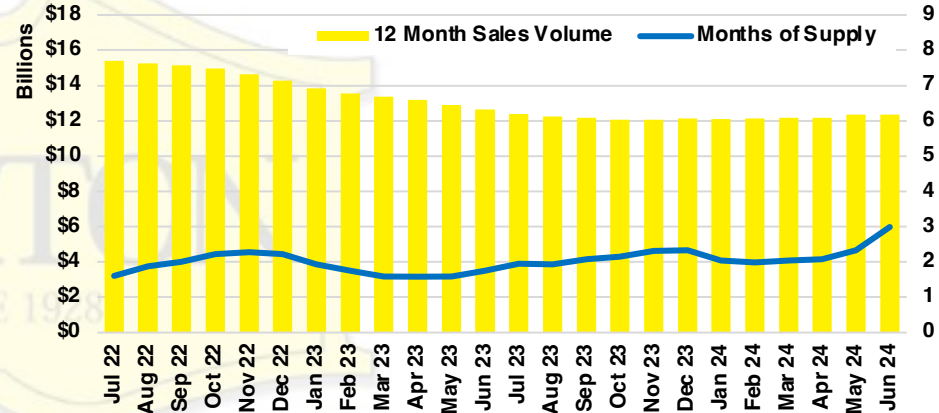

NORTH GEORGIA DEEP DIVE MARKET DATA

June 2024

June 2024

DEEP DIVE

NORTH GEORGIA QUICK N' DICATORS

NORTH GEORGIA INVENTORY MONTHS OF SUPPLY

NORTH GEORGIA SALES VOLUME VS SUPPLY

NORTH GEORGIA SALES BY PRICE POINT