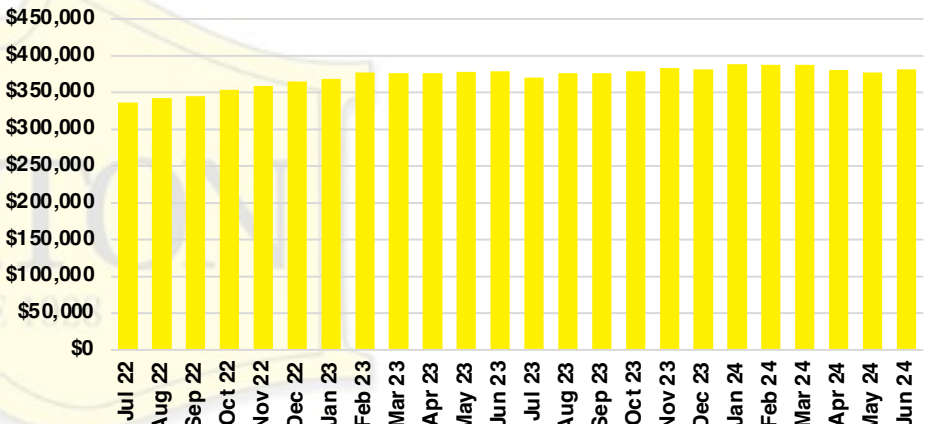

WALTON COUNTY SALES BY PRICE POINT

WALTON COUNTY INVENTORY BY PRICE POINT

WHITE COUNTY QUICK N' DICATORS

WHITE COUNTY SALES VOLUME VS SUPPLY

WHITE COUNTY INVENTORY MONTHS OF SUPPLY

WHITE COUNTY 12 MONTH AVERAGE SALES PRICE

WHITE COUNTY SALES BY PRICE POINT

WHITE COUNTY INVENTORY BY PRICE POINT