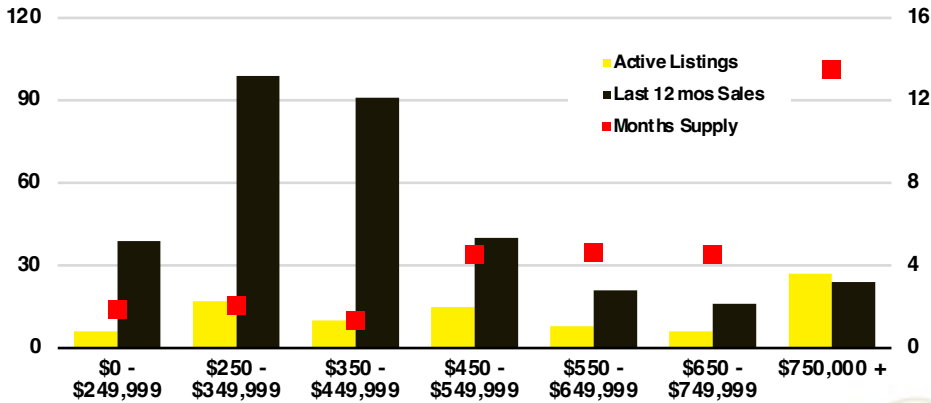

HALL COUNTY SALES BY PRICE POINT

HALL COUNTY INVENTORY BY PRICE POINT

JACKSON COUNTY QUICK N'DICATORS

JACKSON COUNTY SALES VOLUME VS SUPPLY

JACKSON COUNTY INVENTORY MONTHS OF SUPPLY

JACKSON COUNTY 12 MONTH AVERAGE SALES PRICE

JACKSON COUNTY SALES BY PRICE POINT

JACKSON COUNTY INVENTORY BY PRICE POINT

LUMPKIN COUNTY QUICK N'DICATORS

LUMPKIN COUNTY SALES VOLUME VS SUPPLY

LUMPKIN COUNTY INVENTORY MONTHS OF SUPPLY

LUMPKIN COUNTY 12 MONTH AVERAGE SALES PRICE