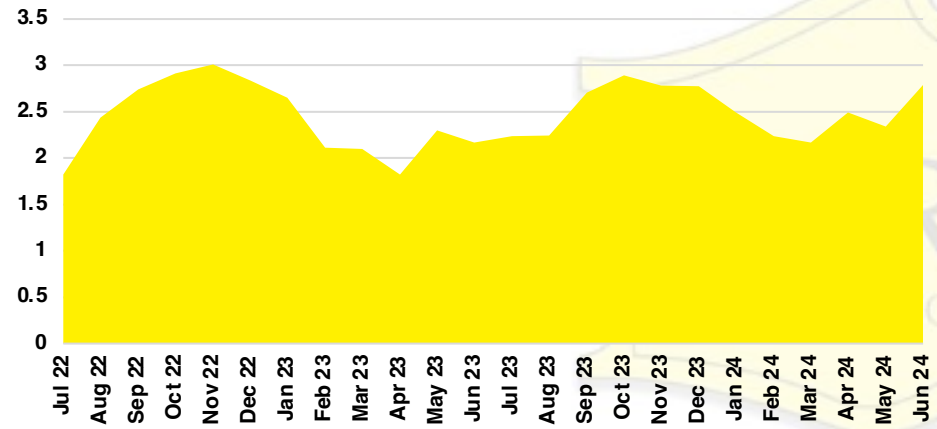

GWINNETT COUNTY INVENTORY BY PRICE POINT

HABERSHAM COUNTY QUICK N'DICATORS

HABERSHAM COUNTY SALES VOLUME VS SUPPLY

HABERSHAM COUNTY INVENTORY MONTHS OF SUPPLY

HABERSHAM COUNTY 12 MONTH AVERAGE SALES PRICE