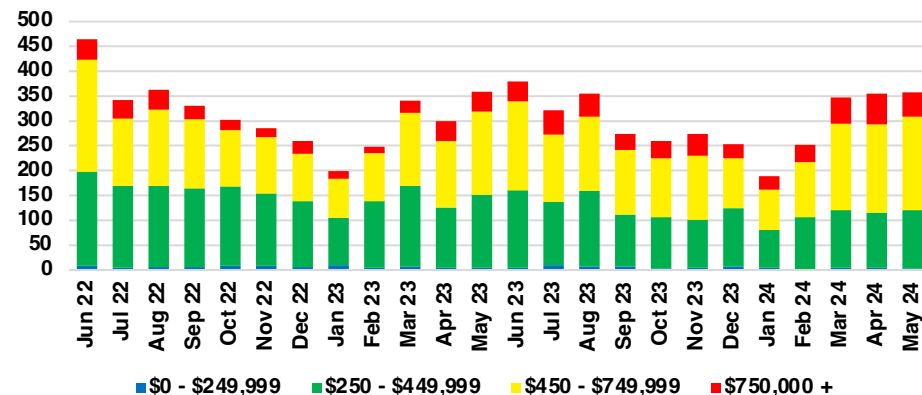

BANKS COUNTY INVENTORY BY PRICE POINT

BARROW COUNTY QUICK N' DICATORS

BARROW COUNTY SALES VOLUME VS SUPPLY

BARROW COUNTY INVENTORY MONTHS OF SUPPLY

BARROW COUNTY 12 MONTH AVERAGE SALES PRICE

BARROW COUNTY SALES BY PRICE POINT

BARROW COUNTY INVENTORY BY PRICE POINT

CHEROKEE COUNTY QUICK N'DICATORS

CHEROKEE COUNTY SALES VOLUME VS SUPPLY

CHEROKEE COUNTY INVENTORY MONTHS OF SUPPLY

CHEROKEE COUNTY 12 MONTH AVERAGE SALES PRICE

CHEROKEE COUNTY SALES BY PRICE POINT