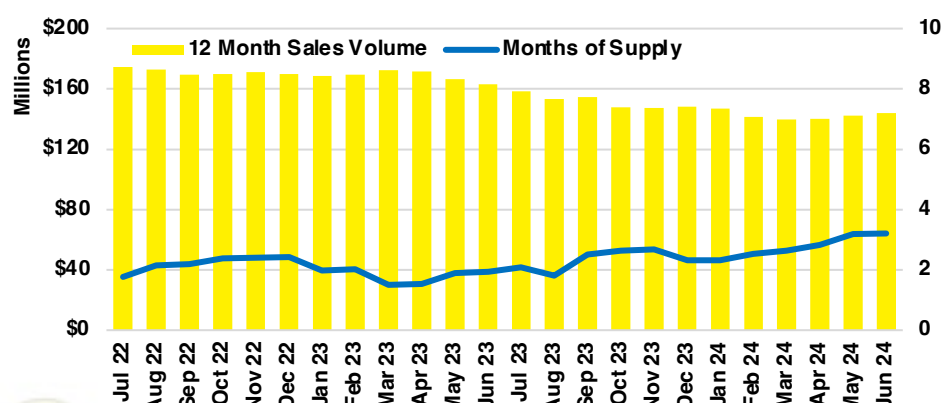

JACKSON COUNTY SALES BY PRICE POINT

JACKSON COUNTY INVENTORY BY PRICE POINT

LUMPKIN COUNTY QUICK N'DICATORS

LUMPKIN COUNTY SALES VOLUME VS SUPPLY

LUMPKIN COUNTY INVENTORY MONTHS OF SUPPLY

LUMPKIN COUNTY 12 MONTH AVERAGE SALES PRICE