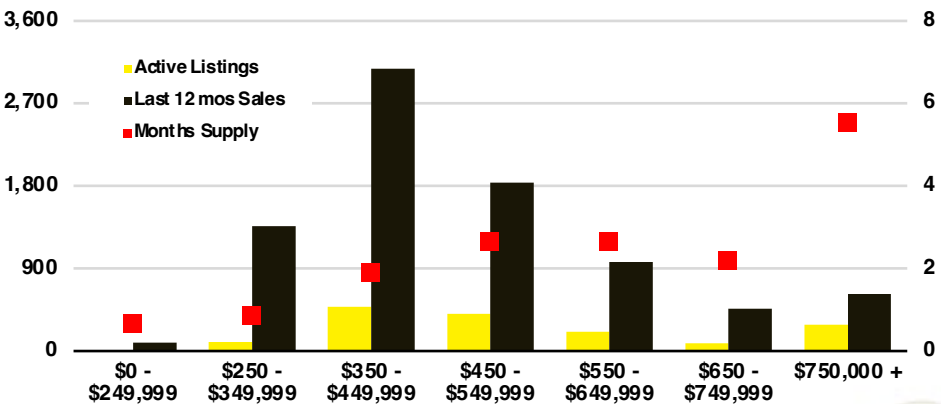

DAWSON COUNTY INVENTORY BY PRICE POINT

FORSYTH COUNTY QUICK N'DICATORS

FORSYTH COUNTY SALES VOLUME VS SUPPLY

FORSYTH COUNTY INVENTORY MONTHS OF SUPPLY

FORSYTH COUNTY 12 MONTH AVERAGE SALES PRICE

FORSYTH COUNTY SALES BY PRICE POINT

FORSYTH COUNTY INVENTORY BY PRICE POINT

FRANKLIN COUNTY QUICK N' DICATORS

FRANKLIN COUNTY SALES VOLUME VS SUPPLY

FRANKLIN COUNTY INVENTORY MONTHS OF SUPPLY

FRANKLIN COUNTY 12 MONTH AVERAGE SALES PRICE

FRANKLIN COUNTY SALES BY PRICE POINT

FRANKLIN COUNTY INVENTORY BY PRICE POINT

GWINNETT COUNTY QUICK N'DICATORS

GWINNETT COUNTY SALES VOLUME VS SUPPLY

GWINNETT COUNTY INVENTORY MONTHS OF SUPPLY

GWINNETT COUNTY 12 MONTH AVERAGE SALES PRICE

GWINNETT COUNTY SALES BY PRICE POINT