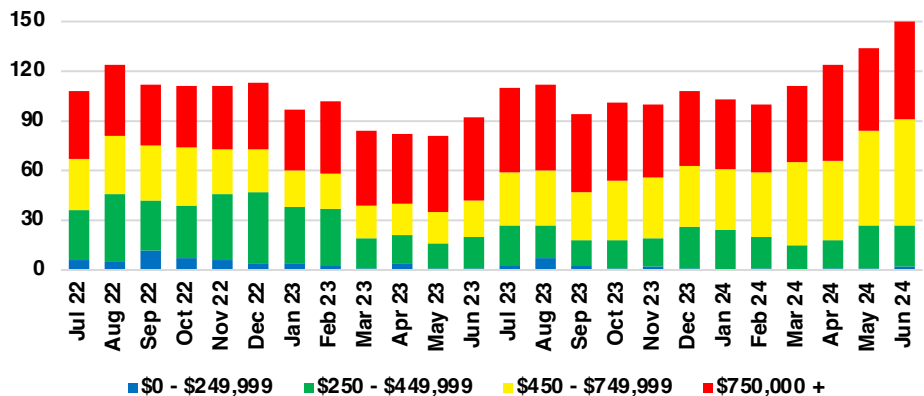

CHEROKEE COUNTY INVENTORY BY PRICE POINT

DAWSON COUNTY QUICK N'DICATORS

DAWSON COUNTY SALES VOLUME VS SUPPLY

DAWSON COUNTY INVENTORY MONTHS OF SUPPLY

DAWSON COUNTY 12 MONTH AVERAGE SALES PRICE

DAWSON COUNTY SALES BY PRICE POINT

DAWSON COUNTY INVENTORY BY PRICE POINT

FORSYTH COUNTY QUICK N'DICATORS

FORSYTH COUNTY SALES VOLUME VS SUPPLY

FORSYTH COUNTY INVENTORY MONTHS OF SUPPLY

FORSYTH COUNTY 12 MONTH AVERAGE SALES PRICE

FORSYTH COUNTY SALES BY PRICE POINT