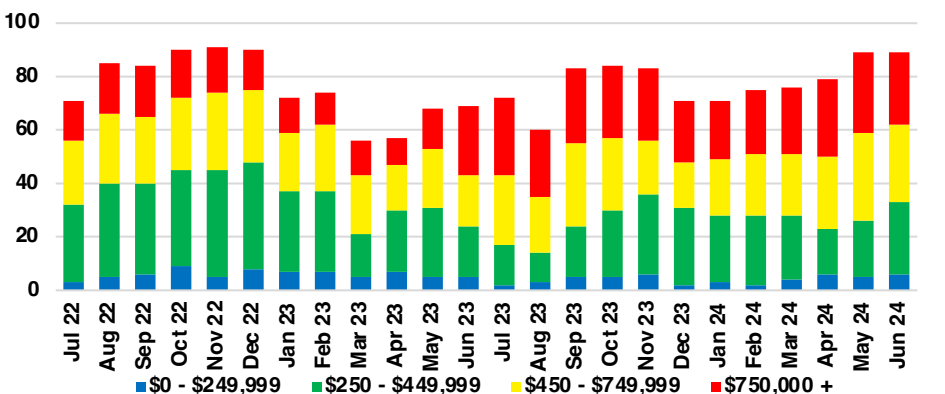

LUMPKIN COUNTY INVENTORY BY PRICE POINT