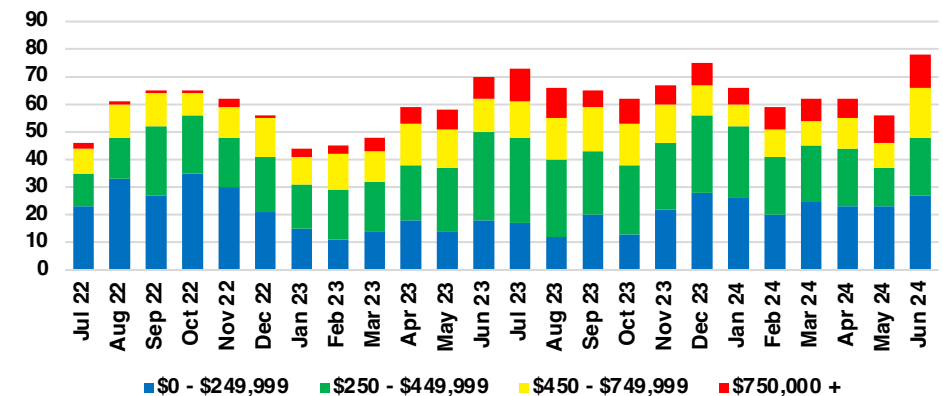

STEPHENS COUNTY INVENTORY BY PRICE POINT