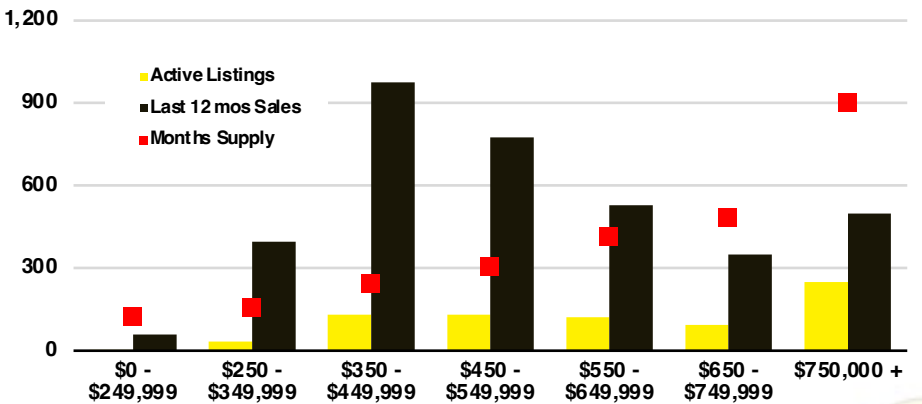

BANKS COUNTY INVENTORY BY PRICE POINT

BARROW COUNTY QUICK N' DICATORS

BARROW COUNTY SALES VOLUME VS SUPPLY

BARROW COUNTY INVENTORY MONTHS OF SUPPLY

BARROW COUNTY 12 MONTH AVERAGE SALES PRICE

BARROW COUNTY SALES BY PRICE POINT

BARROW COUNTY INVENTORY BY PRICE POINT

CHEROKEE COUNTY QUICK N'DICATORS

CHEROKEE COUNTY SALES VOLUME VS SUPPLY

CHEROKEE COUNTY INVENTORY MONTHS OF SUPPLY

CHEROKEE COUNTY 12 MONTH AVERAGE SALES PRICE

CHEROKEE COUNTY SALES BY PRICE POINT

WALTON COUNTY SALES BY PRICE POINT

WALTON COUNTY INVENTORY BY PRICE POINT

WHITE COUNTY QUICK N' DICATORS

WHITE COUNTY SALES VOLUME VS SUPPLY

WHITE COUNTY INVENTORY MONTHS OF SUPPLY

WHITE COUNTY 12 MONTH AVERAGE SALES PRICE