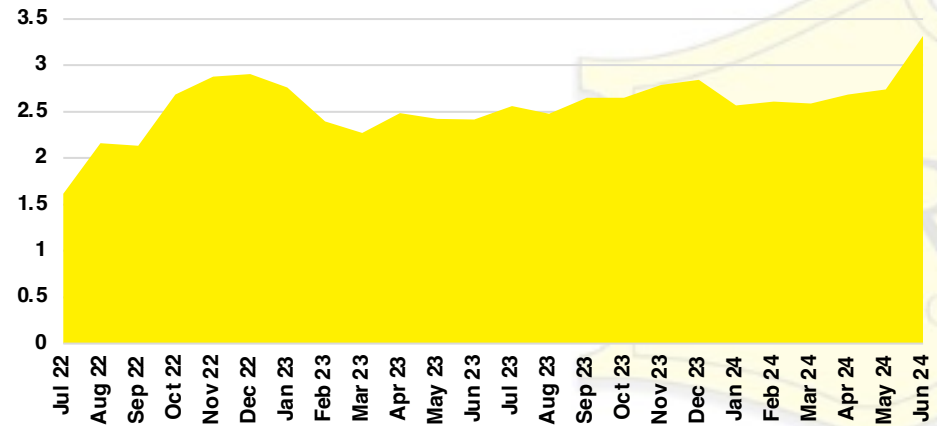

HALL COUNTY SALES BY PRICE POINT

HALL COUNTY INVENTORY BY PRICE POINT

JACKSON COUNTY QUICK N'DICATORS

JACKSON COUNTY SALES VOLUME VS SUPPLY

JACKSON COUNTY INVENTORY MONTHS OF SUPPLY

JACKSON COUNTY 12 MONTH AVERAGE SALES PRICE