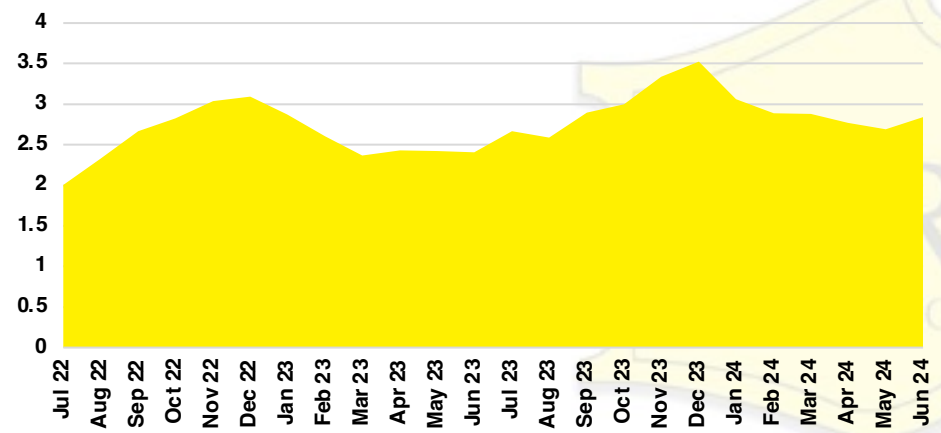

STEPHENS COUNTY SALES BY PRICE POINT

STEPHENS COUNTY INVENTORY BY PRICE POINT

WALTON COUNTY QUICK N'DICATORS

WALTON COUNTY SALES VOLUME VS SUPPLY

WALTON COUNTY INVENTORY MONTHS OF SUPPLY

WALTON COUNTY 12 MONTH AVERAGE SALES PRICE