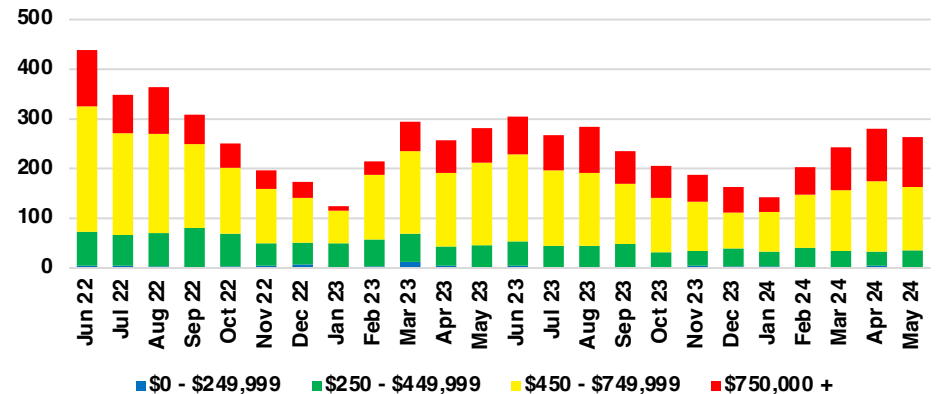

DAWSON COUNTY INVENTORY BY PRICE POINT

FORSYTH COUNTY QUICK N'DICATORS

FORSYTH COUNTY SALES VOLUME VS SUPPLY

FORSYTH COUNTY INVENTORY MONTHS OF SUPPLY

FORSYTH COUNTY 12 MONTH AVERAGE SALES PRICE

FORSYTH COUNTY SALES BY PRICE POINT