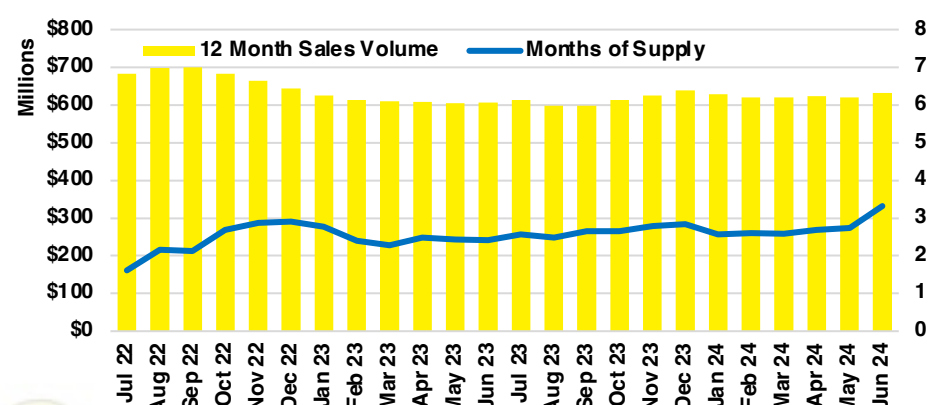

HALL COUNTY SALES BY PRICE POINT

HALL COUNTY INVENTORY BY PRICE POINT

JACKSON COUNTY QUICK N'DICATORS

JACKSON COUNTY SALES VOLUME VS SUPPLY

JACKSON COUNTY INVENTORY MONTHS OF SUPPLY

JACKSON COUNTY 12 MONTH AVERAGE SALES PRICE