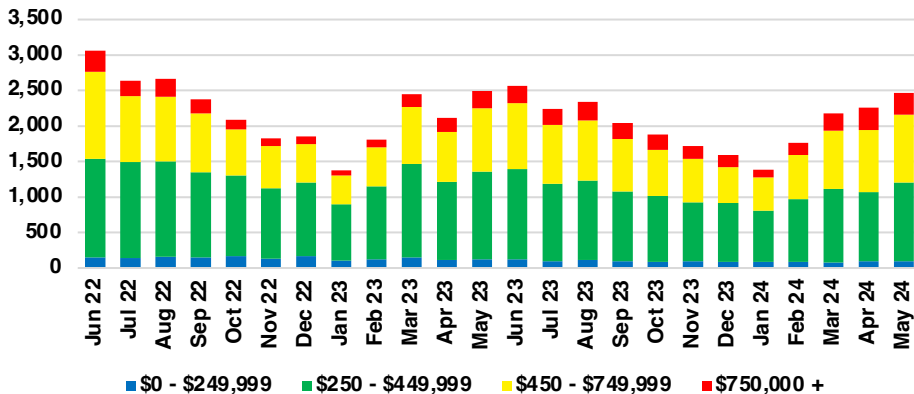

NORTH GEORGIA DEEP DIVE MARKET DATA

June 2024

June 2024

DEEP DIVE

NORTH GEORGIA QUICK N' DICATORS

NORTH GEORGIA INVENTORY MONTHS OF SUPPLY

NORTH GEORGIA SALES VOLUME VS SUPPLY

NORTH GEORGIA SALES BY PRICE POINT