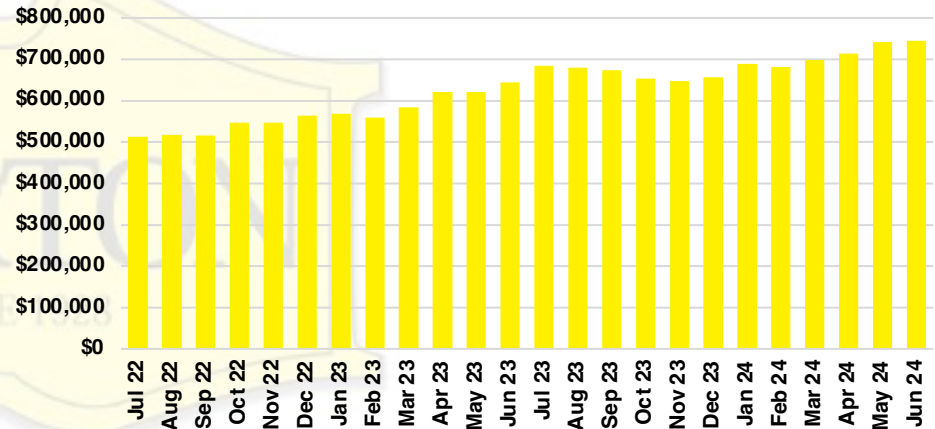

PICKENS COUNTY SALES BY PRICE POINT

PICKENS COUNTY INVENTORY BY PRICE POINT

RABUN COUNTY QUICK N'DICATORS

RABUN COUNTY SALES VOLUME VS SUPPLY

RABUN COUNTY INVENTORY MONTHS OF SUPPLY

RABUN COUNTY 12 MONTH AVERAGE SALES PRICE