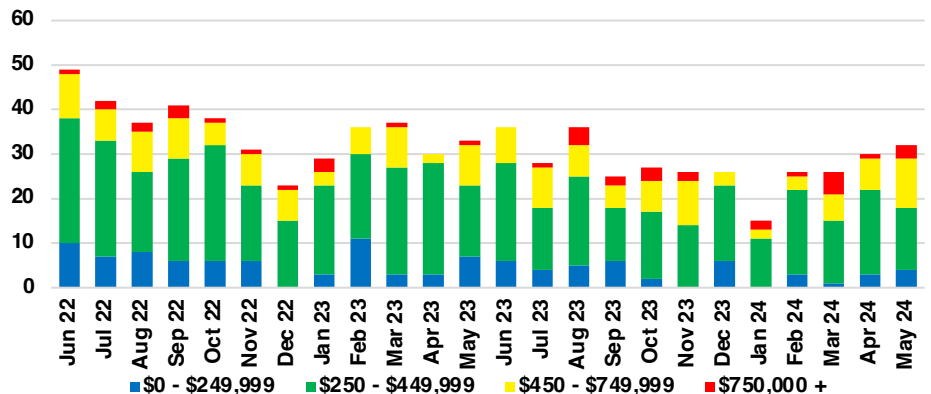

LUMPKIN COUNTY SALES BY PRICE POINT