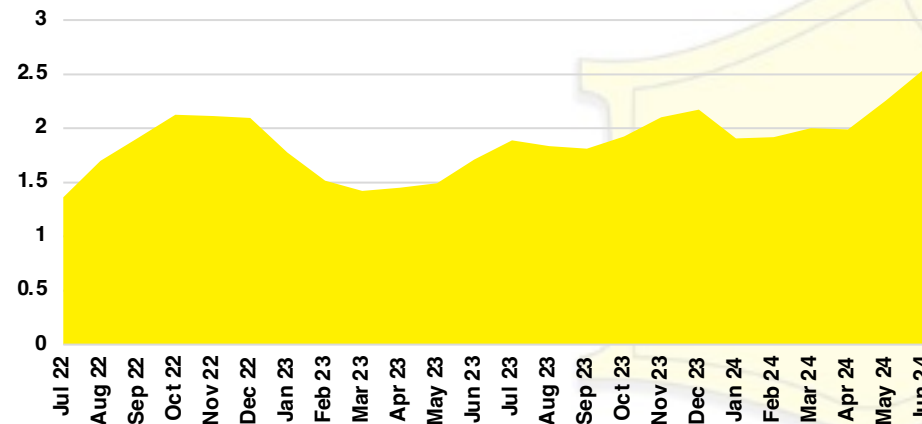

BARROW COUNTY INVENTORY BY PRICE POINT

CHEROKEE COUNTY QUICK N'DICATORS

CHEROKEE COUNTY SALES VOLUME VS SUPPLY

CHEROKEE COUNTY INVENTORY MONTHS OF SUPPLY

CHEROKEE COUNTY 12 MONTH AVERAGE SALES PRICE

CHEROKEE COUNTY SALES BY PRICE POINT