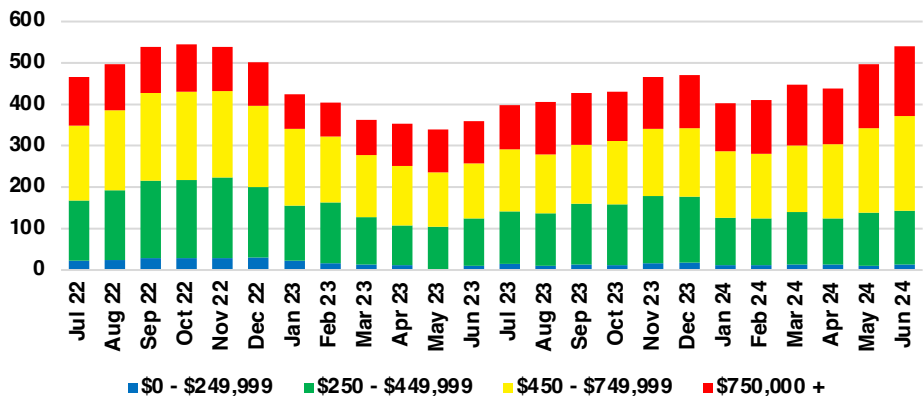

HALL COUNTY INVENTORY BY PRICE POINT