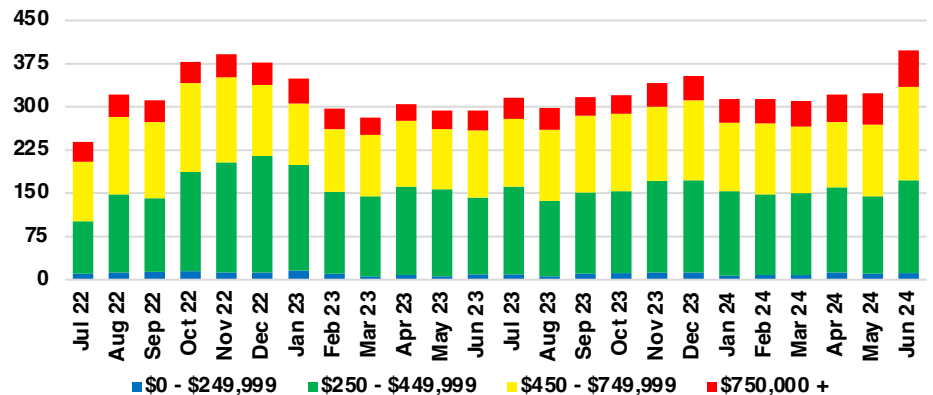

JACKSON COUNTY INVENTORY BY PRICE POINT