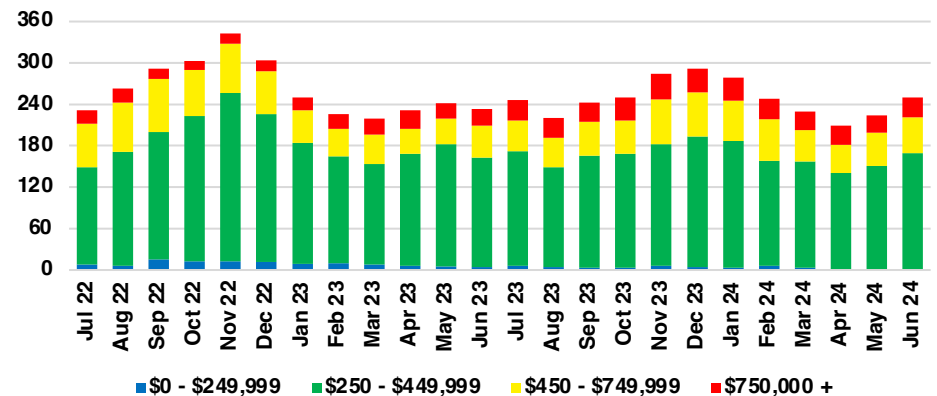

BANKS COUNTY INVENTORY BY PRICE POINT

BARROW COUNTY QUICK N' DICATORS

BARROW COUNTY SALES VOLUME VS SUPPLY

BARROW COUNTY INVENTORY MONTHS OF SUPPLY

BARROW COUNTY 12 MONTH AVERAGE SALES PRICE

BARROW COUNTY SALES BY PRICE POINT

BARROW COUNTY INVENTORY BY PRICE POINT

CHEROKEE COUNTY QUICK N'DICATORS

CHEROKEE COUNTY SALES VOLUME VS SUPPLY

CHEROKEE COUNTY INVENTORY MONTHS OF SUPPLY

CHEROKEE COUNTY 12 MONTH AVERAGE SALES PRICE

CHEROKEE COUNTY SALES BY PRICE POINT