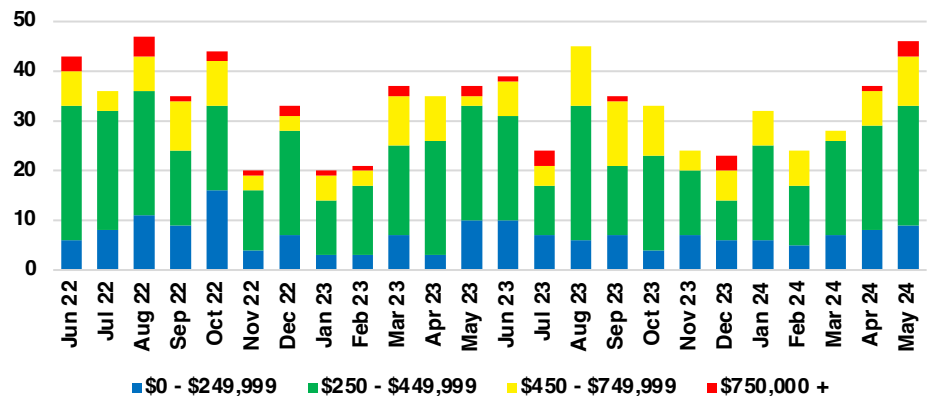

WALTON COUNTY SALES BY PRICE POINT

WALTON COUNTY INVENTORY BY PRICE POINT

WHITE COUNTY QUICK N' DICATORS

WHITE COUNTY SALES VOLUME VS SUPPLY

WHITE COUNTY INVENTORY MONTHS OF SUPPLY

WHITE COUNTY 12 MONTH AVERAGE SALES PRICE

WHITE COUNTY SALES BY PRICE POINT

WHITE COUNTY INVENTORY BY PRICE POINT