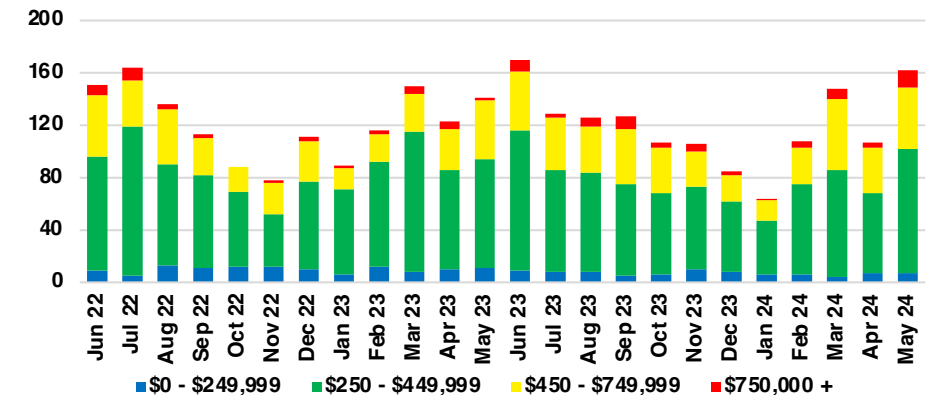

JACKSON COUNTY SALES BY PRICE POINT