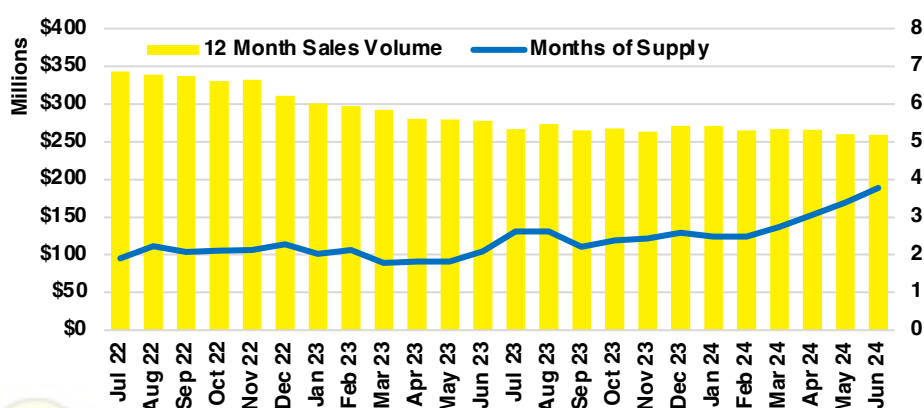

DAWSON COUNTY SALES VOLUME VS SUPPLY