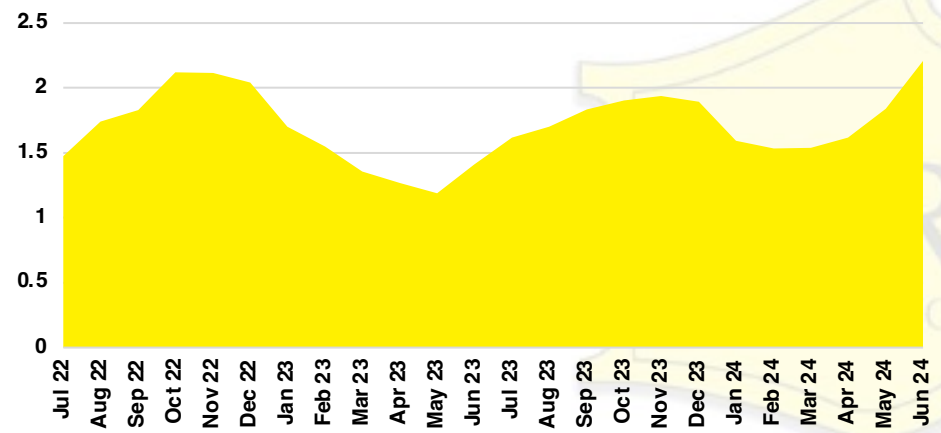

FRANKLIN COUNTY INVENTORY BY PRICE POINT

GWINNETT COUNTY QUICK N'DICATORS

GWINNETT COUNTY SALES VOLUME VS SUPPLY

GWINNETT COUNTY INVENTORY MONTHS OF SUPPLY

GWINNETT COUNTY 12 MONTH AVERAGE SALES PRICE

GWINNETT COUNTY SALES BY PRICE POINT