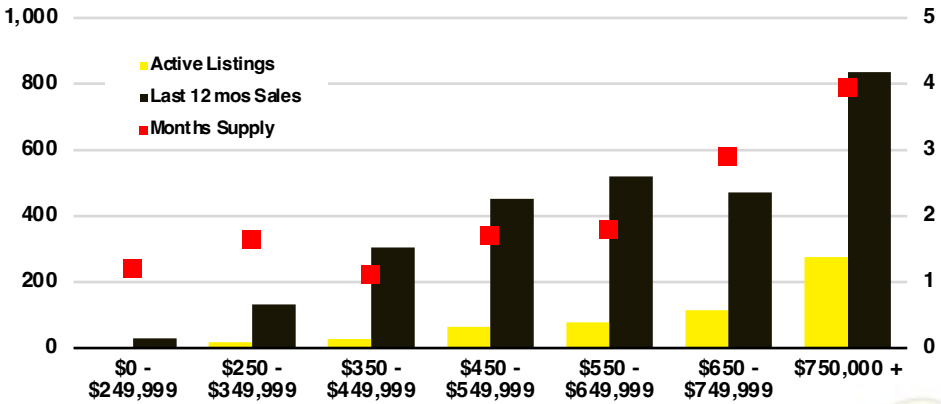

BARROW COUNTY INVENTORY BY PRICE POINT

CHEROKEE COUNTY QUICK N'DICATORS

CHEROKEE COUNTY SALES VOLUME VS SUPPLY

CHEROKEE COUNTY INVENTORY MONTHS OF SUPPLY

CHEROKEE COUNTY 12 MONTH AVERAGE SALES PRICE

CHEROKEE COUNTY SALES BY PRICE POINT

CHEROKEE COUNTY INVENTORY BY PRICE POINT

DAWSON COUNTY QUICK N'DICATORS

DAWSON COUNTY SALES VOLUME VS SUPPLY

DAWSON COUNTY INVENTORY MONTHS OF SUPPLY

DAWSON COUNTY 12 MONTH AVERAGE SALES PRICE

DAWSON COUNTY SALES BY PRICE POINT

DAWSON COUNTY INVENTORY BY PRICE POINT

FORSYTH COUNTY QUICK N'DICATORS

FORSYTH COUNTY SALES VOLUME VS SUPPLY

FORSYTH COUNTY INVENTORY MONTHS OF SUPPLY

FORSYTH COUNTY 12 MONTH AVERAGE SALES PRICE

FORSYTH COUNTY SALES BY PRICE POINT