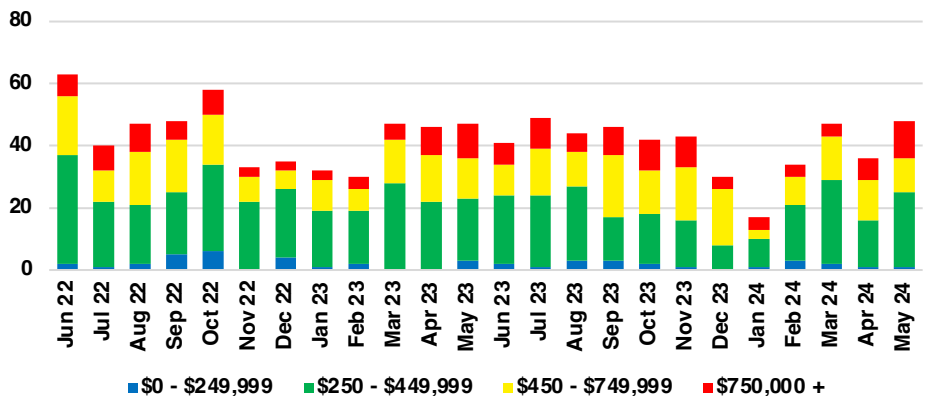

BARROW COUNTY INVENTORY BY PRICE POINT

CHEROKEE COUNTY QUICK N'DICATORS

CHEROKEE COUNTY SALES VOLUME VS SUPPLY

CHEROKEE COUNTY INVENTORY MONTHS OF SUPPLY

CHEROKEE COUNTY 12 MONTH AVERAGE SALES PRICE

CHEROKEE COUNTY SALES BY PRICE POINT

CHEROKEE COUNTY INVENTORY BY PRICE POINT

DAWSON COUNTY QUICK N'DICATORS

DAWSON COUNTY SALES VOLUME VS SUPPLY

DAWSON COUNTY INVENTORY MONTHS OF SUPPLY

DAWSON COUNTY 12 MONTH AVERAGE SALES PRICE

DAWSON COUNTY SALES BY PRICE POINT

DAWSON COUNTY INVENTORY BY PRICE POINT

FORSYTH COUNTY QUICK N'DICATORS

FORSYTH COUNTY SALES VOLUME VS SUPPLY

FORSYTH COUNTY INVENTORY MONTHS OF SUPPLY

FORSYTH COUNTY 12 MONTH AVERAGE SALES PRICE

FORSYTH COUNTY SALES BY PRICE POINT