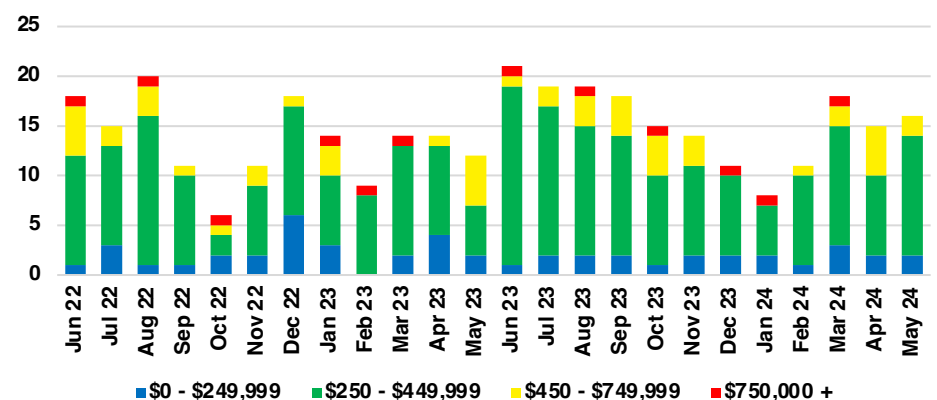

NORTH GEORGIA INVENTORY BY PRICE POINT

BANKS COUNTY QUICK N'DICATORS

BANKS COUNTY SALES VOLUME VS SUPPLY

BANKS COUNTY INVENTORY MONTHS OF SUPPLY

BANKS COUNTY 12 MONTH AVERAGE SALES PRICE

BANKS COUNTY SALES BY PRICE POINT

BANKS COUNTY INVENTORY BY PRICE POINT

BARROW COUNTY QUICK N' DICATORS

BARROW COUNTY SALES VOLUME VS SUPPLY

BARROW COUNTY INVENTORY MONTHS OF SUPPLY

BARROW COUNTY 12 MONTH AVERAGE SALES PRICE

BARROW COUNTY SALES BY PRICE POINT