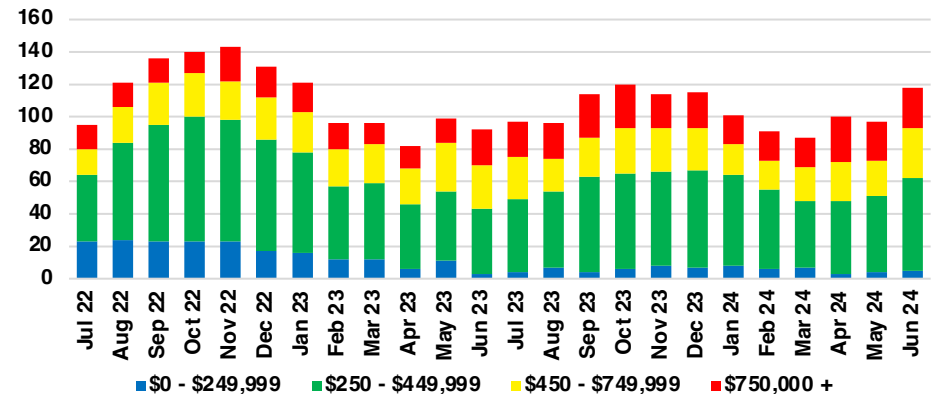

HABERSHAM COUNTY INVENTORY BY PRICE POINT