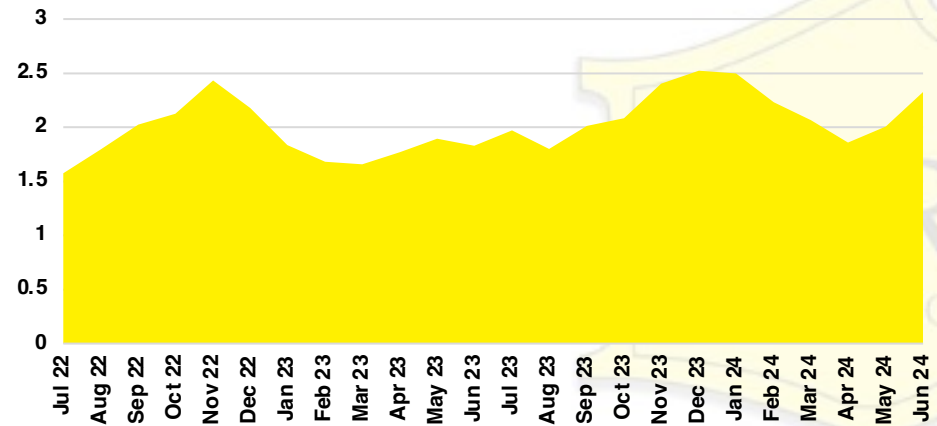

BANKS COUNTY INVENTORY BY PRICE POINT

BARROW COUNTY QUICK N' DICATORS

BARROW COUNTY SALES VOLUME VS SUPPLY

BARROW COUNTY INVENTORY MONTHS OF SUPPLY

BARROW COUNTY 12 MONTH AVERAGE SALES PRICE

BARROW COUNTY SALES BY PRICE POINT