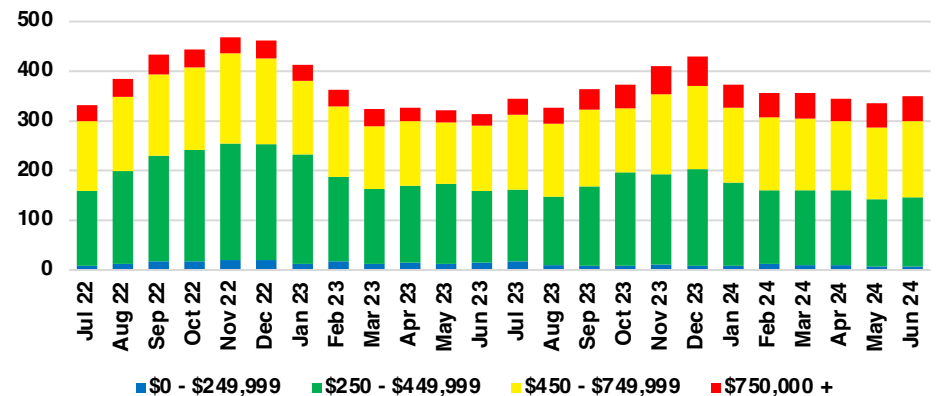

WALTON COUNTY INVENTORY BY PRICE POINT