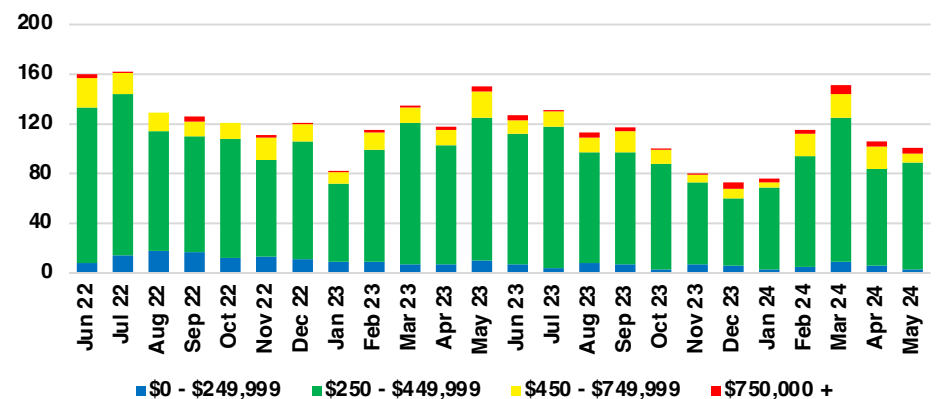

BANKS COUNTY INVENTORY BY PRICE POINT

BARROW COUNTY QUICK N' DICATORS

BARROW COUNTY SALES VOLUME VS SUPPLY

BARROW COUNTY INVENTORY MONTHS OF SUPPLY

BARROW COUNTY 12 MONTH AVERAGE SALES PRICE

BARROW COUNTY SALES BY PRICE POINT

BARROW COUNTY INVENTORY BY PRICE POINT

CHEROKEE COUNTY QUICK N'DICATORS

CHEROKEE COUNTY SALES VOLUME VS SUPPLY

CHEROKEE COUNTY INVENTORY MONTHS OF SUPPLY

CHEROKEE COUNTY 12 MONTH AVERAGE SALES PRICE

CHEROKEE COUNTY SALES BY PRICE POINT