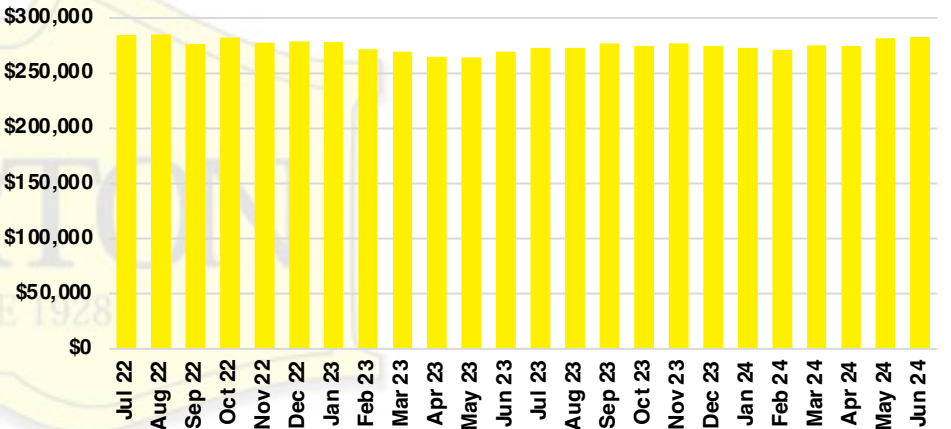

FORSYTH COUNTY INVENTORY BY PRICE POINT

FRANKLIN COUNTY QUICK N' DICATORS

FRANKLIN COUNTY SALES VOLUME VS SUPPLY

FRANKLIN COUNTY INVENTORY MONTHS OF SUPPLY

FRANKLIN COUNTY 12 MONTH AVERAGE SALES PRICE

FRANKLIN COUNTY SALES BY PRICE POINT