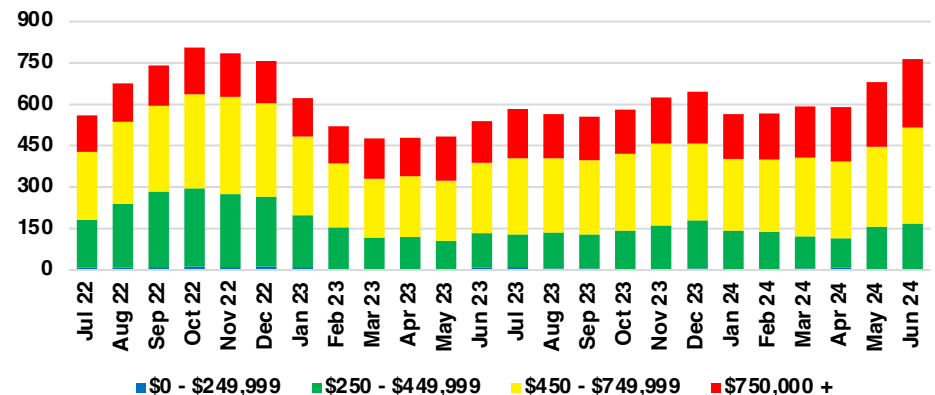

CHEROKEE COUNTY INVENTORY BY PRICE POINT