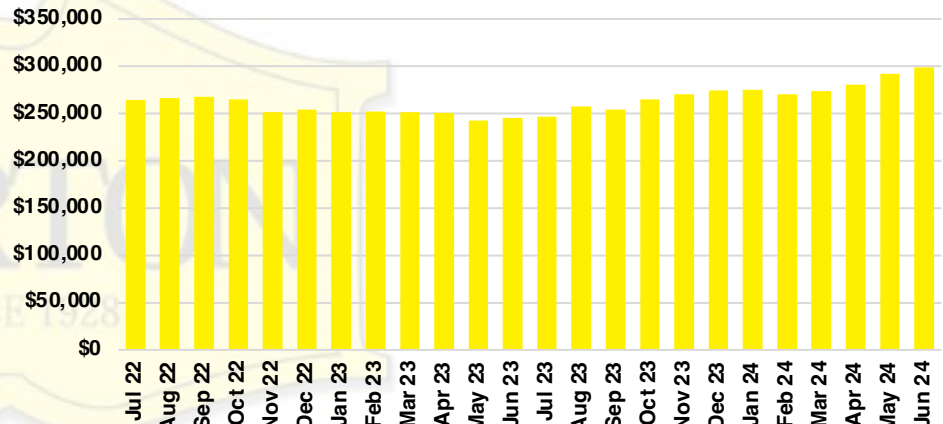

RABUN COUNTY SALES BY PRICE POINT

RABUN COUNTY INVENTORY BY PRICE POINT

STEPHENS COUNTY QUICK N'DICATORS

STEPHENS COUNTY SALES VOLUME VS SUPPLY

STEPHENS COUNTY INVENTORY MONTHS OF SUPPLY

STEPHENS COUNTY 12 MONTH AVERAGE SALES PRICE