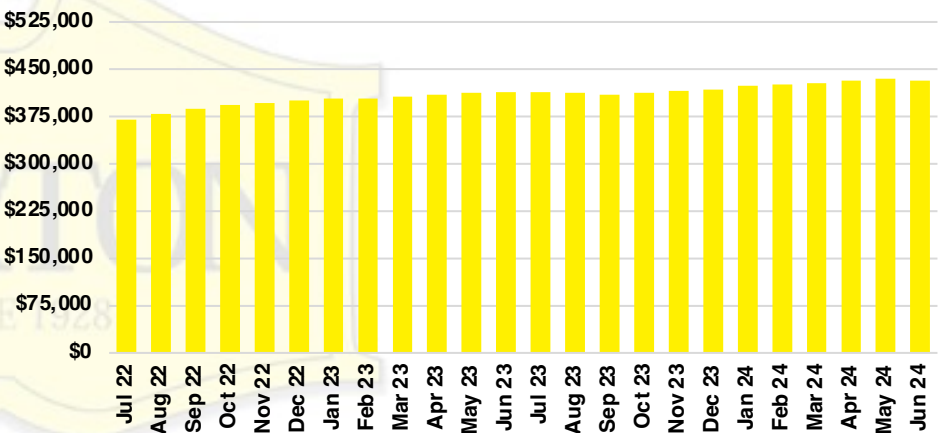

STEPHENS COUNTY SALES BY PRICE POINT

STEPHENS COUNTY INVENTORY BY PRICE POINT

WALTON COUNTY QUICK N'DICATORS

WALTON COUNTY SALES VOLUME VS SUPPLY

WALTON COUNTY INVENTORY MONTHS OF SUPPLY

WALTON COUNTY 12 MONTH AVERAGE SALES PRICE