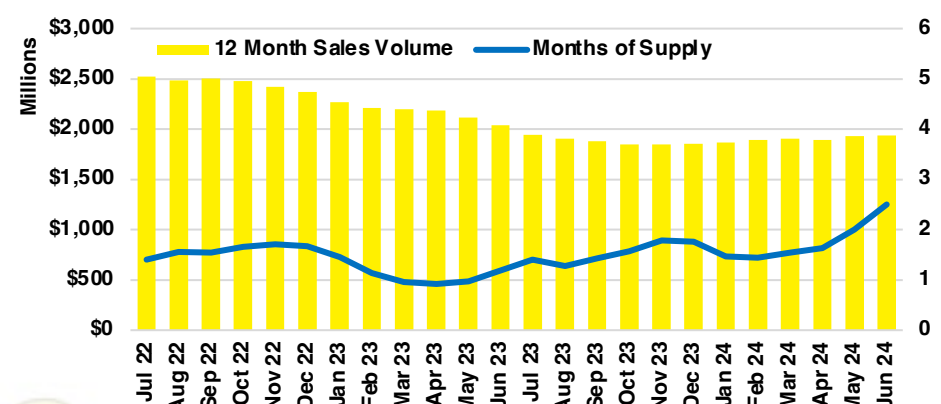

FORSYTH COUNTY SALES VOLUME VS SUPPLY