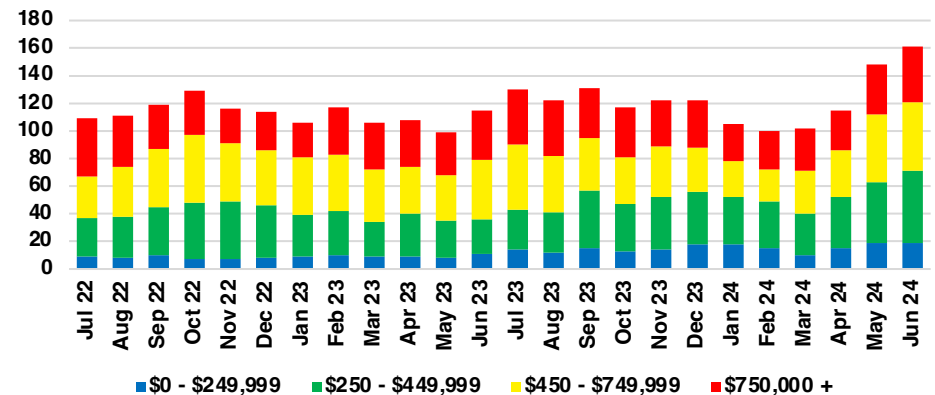

RABUN COUNTY INVENTORY BY PRICE POINT