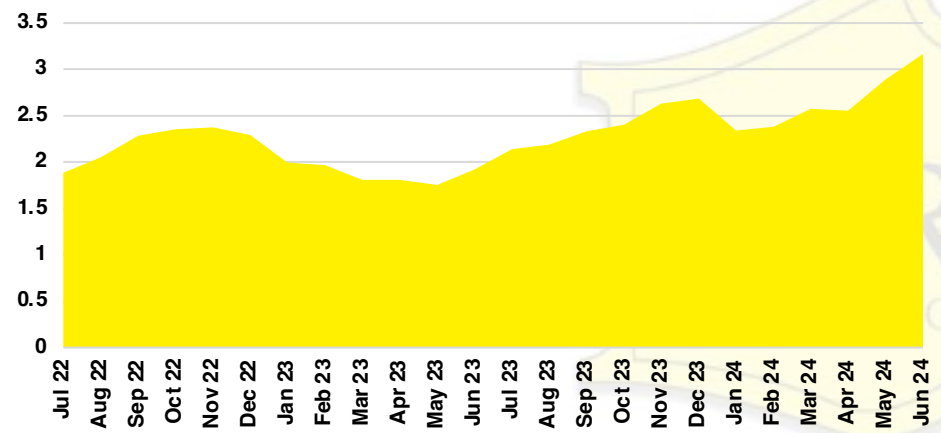

HABERSHAM COUNTY SALES BY PRICE POINT

HABERSHAM COUNTY INVENTORY BY PRICE POINT

HALL COUNTY QUICK N'DICATORS

HALL COUNTY SALES VOLUME VS SUPPLY

HALL COUNTY INVENTORY MONTHS OF SUPPLY

HALL COUNTY 12 MONTH AVERAGE SALES PRICE