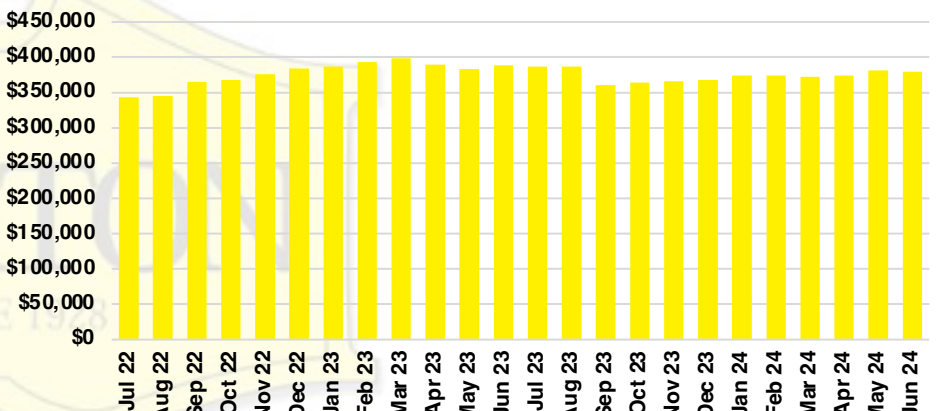

NORTH GEORGIA INVENTORY BY PRICE POINT

BANKS COUNTY QUICK N'DICATORS

BANKS COUNTY SALES VOLUME VS SUPPLY

BANKS COUNTY INVENTORY MONTHS OF SUPPLY

BANKS COUNTY 12 MONTH AVERAGE SALES PRICE

BANKS COUNTY SALES BY PRICE POINT

BANKS COUNTY INVENTORY BY PRICE POINT

BARROW COUNTY QUICK N' DICATORS

BARROW COUNTY SALES VOLUME VS SUPPLY

BARROW COUNTY INVENTORY MONTHS OF SUPPLY

BARROW COUNTY 12 MONTH AVERAGE SALES PRICE

BARROW COUNTY SALES BY PRICE POINT