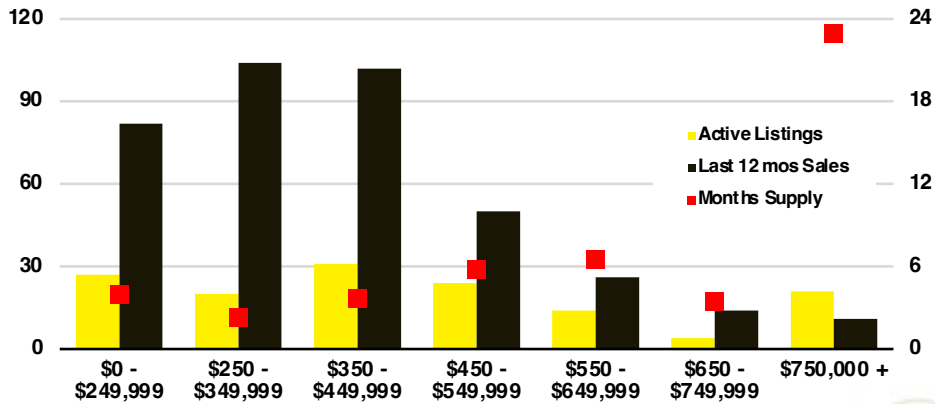

RABUN COUNTY SALES BY PRICE POINT

RABUN COUNTY INVENTORY BY PRICE POINT

STEPHENS COUNTY QUICK N'DICATORS

STEPHENS COUNTY SALES VOLUME VS SUPPLY

STEPHENS COUNTY INVENTORY MONTHS OF SUPPLY

STEPHENS COUNTY 12 MONTH AVERAGE SALES PRICE

STEPHENS COUNTY SALES BY PRICE POINT

STEPHENS COUNTY INVENTORY BY PRICE POINT

WALTON COUNTY QUICK N'DICATORS

WALTON COUNTY SALES VOLUME VS SUPPLY

WALTON COUNTY INVENTORY MONTHS OF SUPPLY

WALTON COUNTY 12 MONTH AVERAGE SALES PRICE

WALTON COUNTY SALES BY PRICE POINT

WALTON COUNTY INVENTORY BY PRICE POINT

WHITE COUNTY QUICK N' DICATORS

WHITE COUNTY SALES VOLUME VS SUPPLY

WHITE COUNTY INVENTORY MONTHS OF SUPPLY

WHITE COUNTY 12 MONTH AVERAGE SALES PRICE