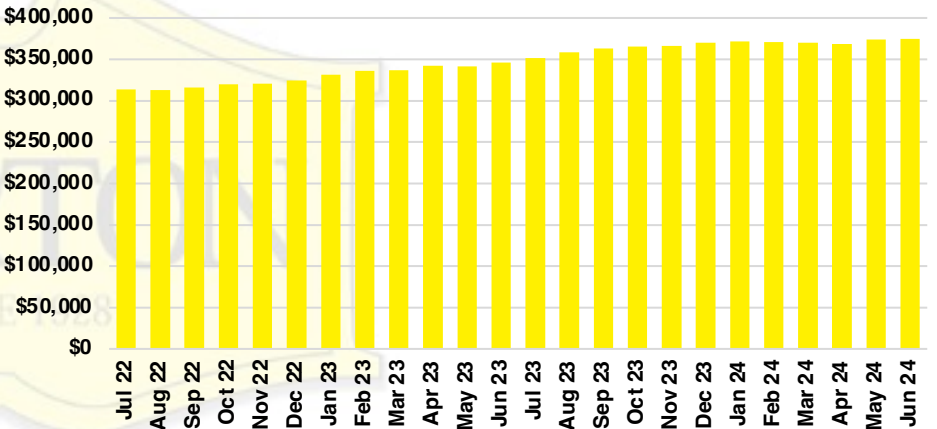

GWINNETT COUNTY INVENTORY BY PRICE POINT

HABERSHAM COUNTY QUICK N'DICATORS

HABERSHAM COUNTY SALES VOLUME VS SUPPLY

HABERSHAM COUNTY INVENTORY MONTHS OF SUPPLY

HABERSHAM COUNTY 12 MONTH AVERAGE SALES PRICE