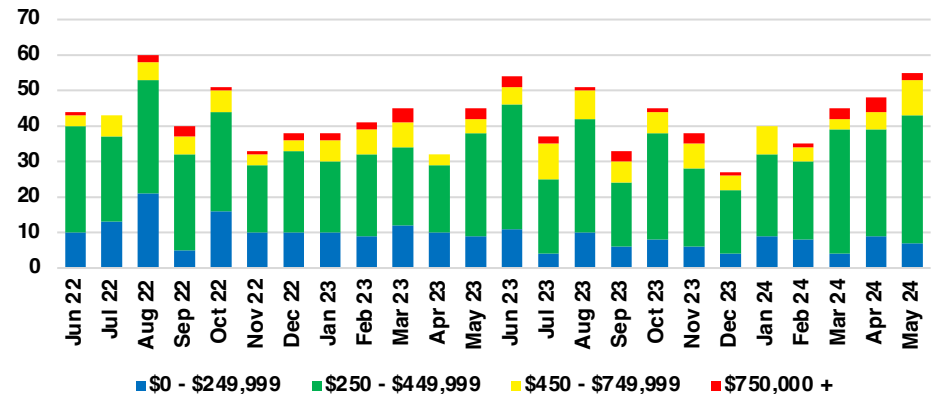

HABERSHAM COUNTY SALES BY PRICE POINT