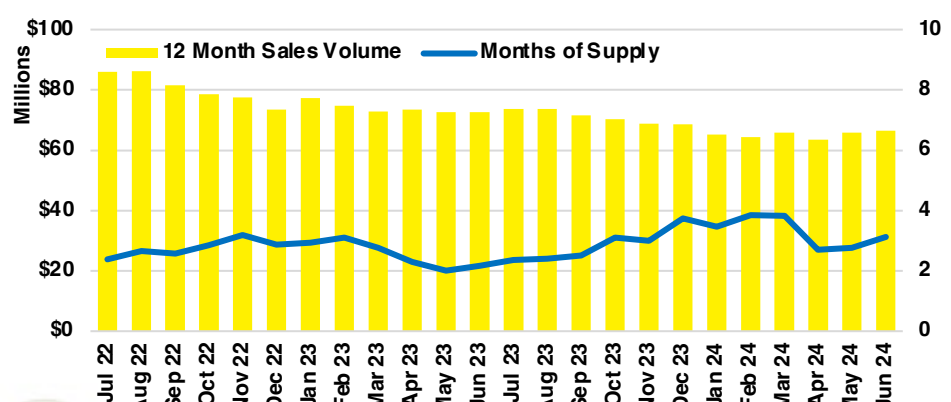

FRANKLIN COUNTY SALES VOLUME VS SUPPLY