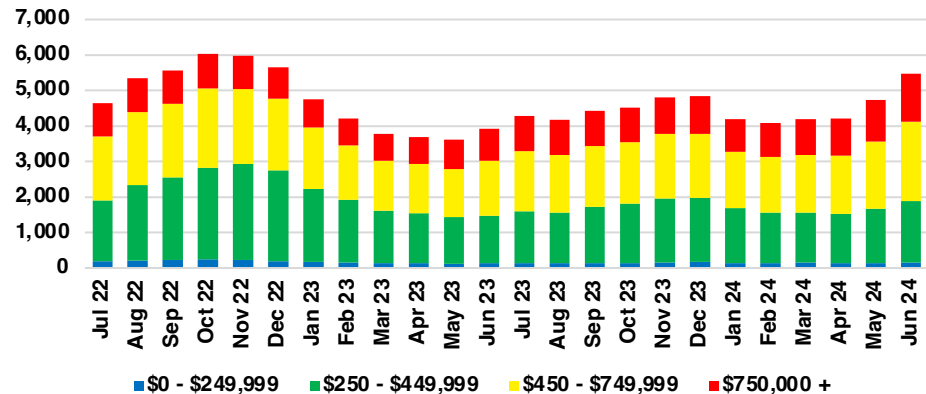

NORTH GEORGIA INVENTORY BY PRICE POINT