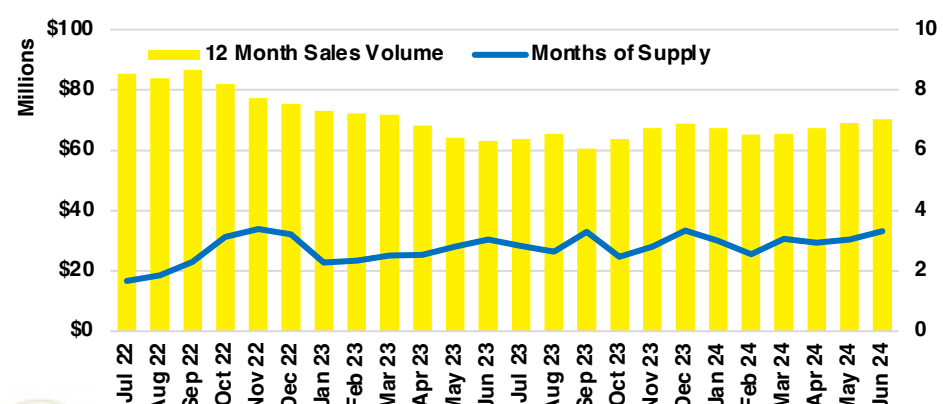

BANKS COUNTY SALES VOLUME VS SUPPLY