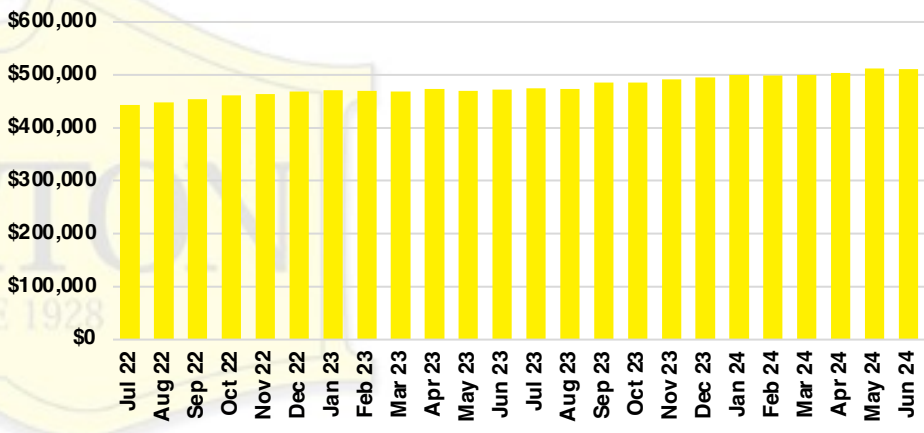

HABERSHAM COUNTY SALES BY PRICE POINT

HABERSHAM COUNTY INVENTORY BY PRICE POINT

HALL COUNTY QUICK N'DICATORS

HALL COUNTY SALES VOLUME VS SUPPLY

HALL COUNTY INVENTORY MONTHS OF SUPPLY

HALL COUNTY 12 MONTH AVERAGE SALES PRICE