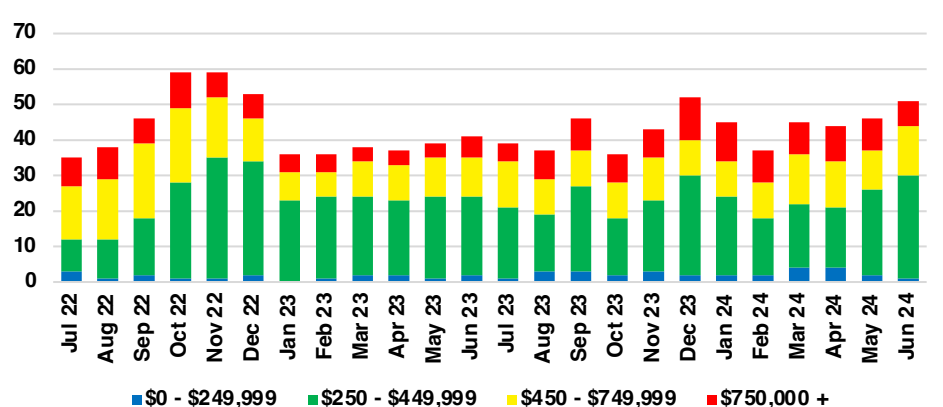

NORTH GEORGIA INVENTORY BY PRICE POINT

BANKS COUNTY QUICK N'DICATORS

BANKS COUNTY SALES VOLUME VS SUPPLY

BANKS COUNTY INVENTORY MONTHS OF SUPPLY

BANKS COUNTY 12 MONTH AVERAGE SALES PRICE

BANKS COUNTY SALES BY PRICE POINT

BANKS COUNTY INVENTORY BY PRICE POINT

BARROW COUNTY QUICK N' DICATORS

BARROW COUNTY SALES VOLUME VS SUPPLY

BARROW COUNTY INVENTORY MONTHS OF SUPPLY

BARROW COUNTY 12 MONTH AVERAGE SALES PRICE

BARROW COUNTY SALES BY PRICE POINT