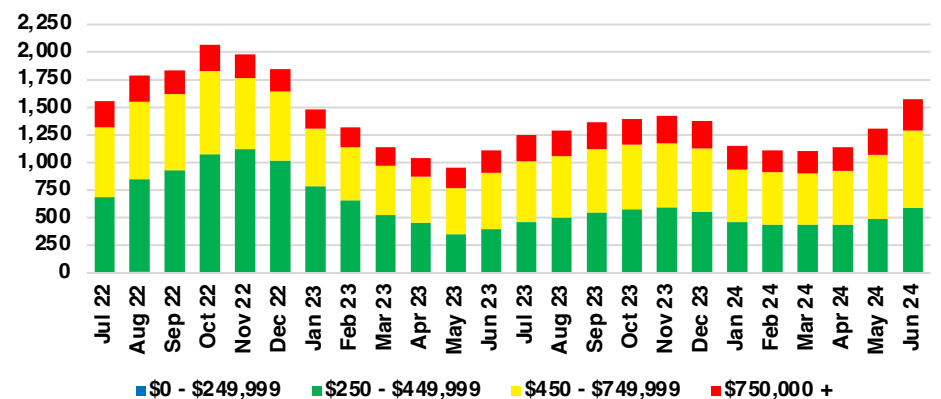

GWINNETT COUNTY INVENTORY BY PRICE POINT