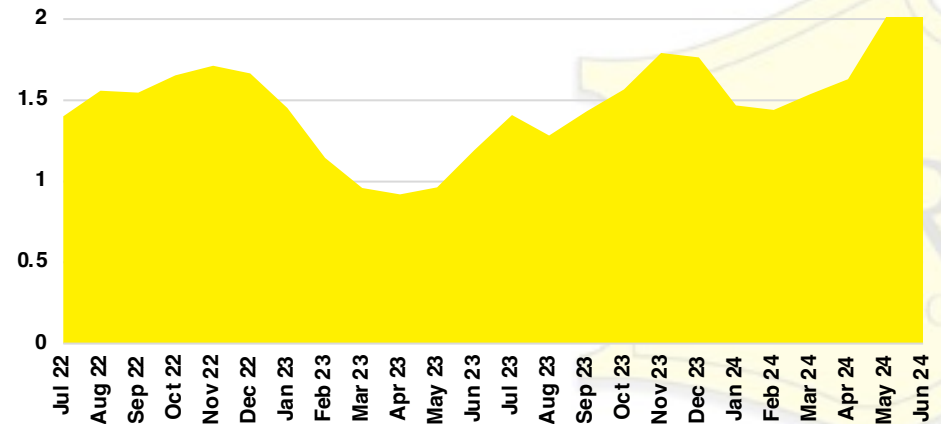

DAWSON COUNTY INVENTORY BY PRICE POINT

FORSYTH COUNTY QUICK N'DICATORS

FORSYTH COUNTY SALES VOLUME VS SUPPLY

FORSYTH COUNTY INVENTORY MONTHS OF SUPPLY

FORSYTH COUNTY 12 MONTH AVERAGE SALES PRICE

FORSYTH COUNTY SALES BY PRICE POINT