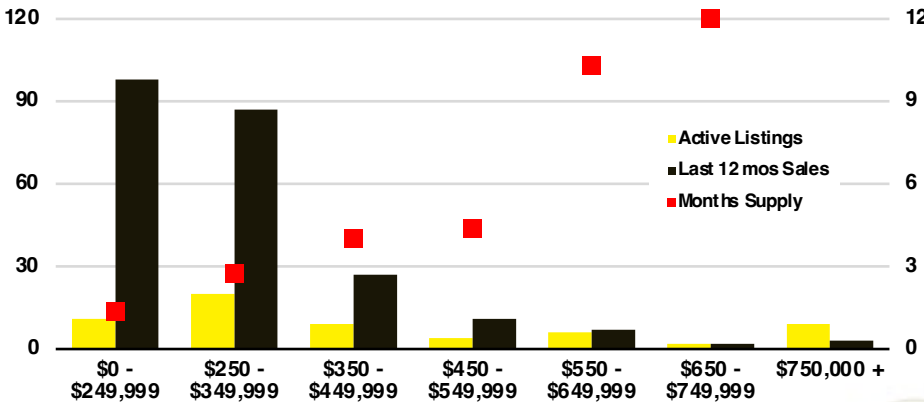

CHEROKEE COUNTY INVENTORY BY PRICE POINT

DAWSON COUNTY QUICK N'DICATORS

DAWSON COUNTY SALES VOLUME VS SUPPLY

DAWSON COUNTY INVENTORY MONTHS OF SUPPLY

DAWSON COUNTY 12 MONTH AVERAGE SALES PRICE

DAWSON COUNTY SALES BY PRICE POINT

DAWSON COUNTY INVENTORY BY PRICE POINT

FORSYTH COUNTY QUICK N'DICATORS

FORSYTH COUNTY SALES VOLUME VS SUPPLY

FORSYTH COUNTY INVENTORY MONTHS OF SUPPLY

FORSYTH COUNTY 12 MONTH AVERAGE SALES PRICE

FORSYTH COUNTY SALES BY PRICE POINT

FORSYTH COUNTY INVENTORY BY PRICE POINT

FRANKLIN COUNTY QUICK N' DICATORS

FRANKLIN COUNTY SALES VOLUME VS SUPPLY

FRANKLIN COUNTY INVENTORY MONTHS OF SUPPLY

FRANKLIN COUNTY 12 MONTH AVERAGE SALES PRICE

FRANKLIN COUNTY SALES BY PRICE POINT