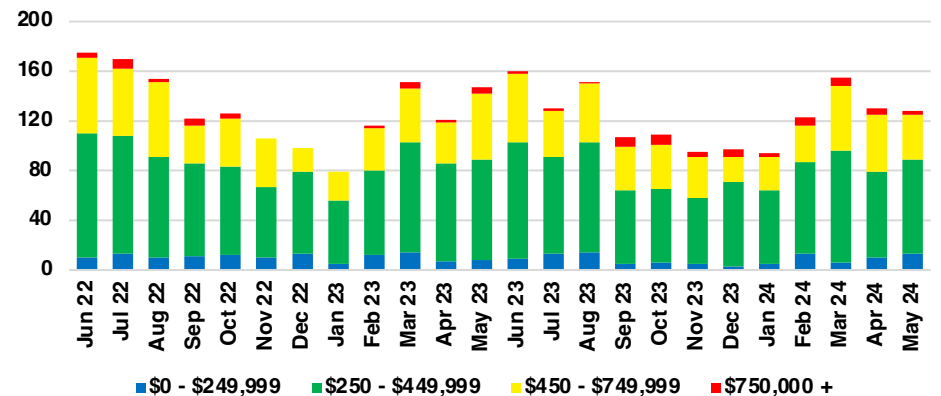

STEPHENS COUNTY SALES BY PRICE POINT

STEPHENS COUNTY INVENTORY BY PRICE POINT

WALTON COUNTY QUICK N'DICATORS

WALTON COUNTY SALES VOLUME VS SUPPLY

WALTON COUNTY INVENTORY MONTHS OF SUPPLY

WALTON COUNTY 12 MONTH AVERAGE SALES PRICE

WALTON COUNTY SALES BY PRICE POINT

WALTON COUNTY INVENTORY BY PRICE POINT

WHITE COUNTY QUICK N' DICATORS

WHITE COUNTY SALES VOLUME VS SUPPLY

WHITE COUNTY INVENTORY MONTHS OF SUPPLY

WHITE COUNTY 12 MONTH AVERAGE SALES PRICE