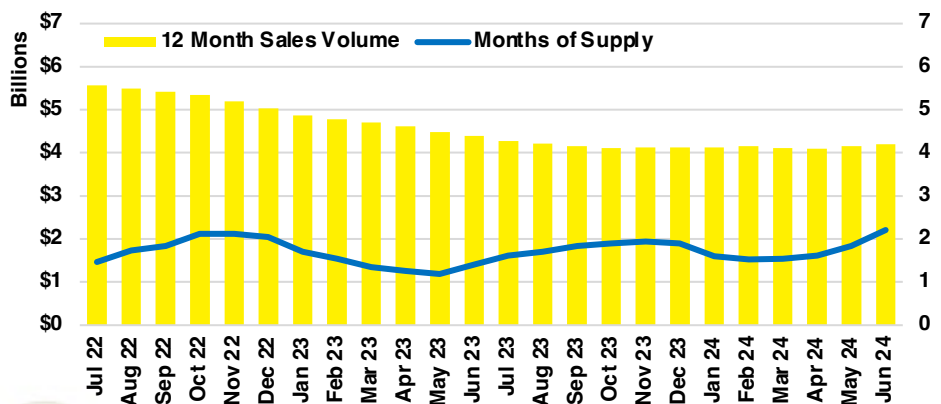

GWINNETT COUNTY SALES VOLUME VS SUPPLY