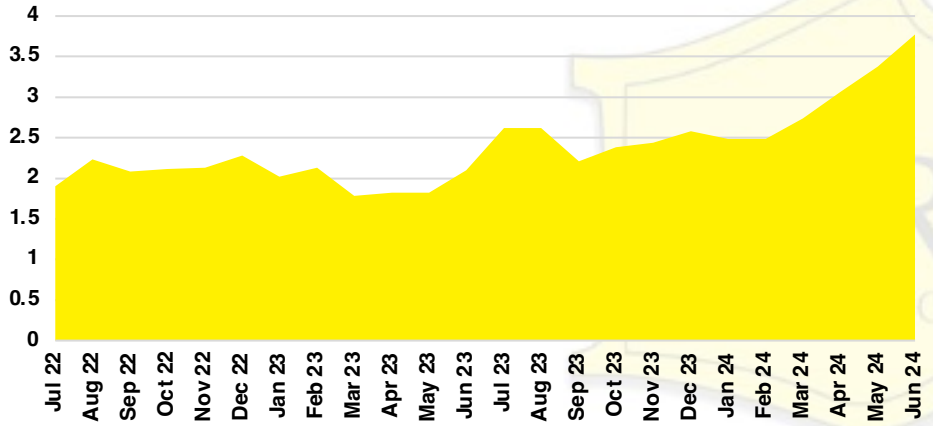

CHEROKEE COUNTY INVENTORY BY PRICE POINT

DAWSON COUNTY QUICK N'DICATORS

DAWSON COUNTY SALES VOLUME VS SUPPLY

DAWSON COUNTY INVENTORY MONTHS OF SUPPLY

DAWSON COUNTY 12 MONTH AVERAGE SALES PRICE

DAWSON COUNTY SALES BY PRICE POINT