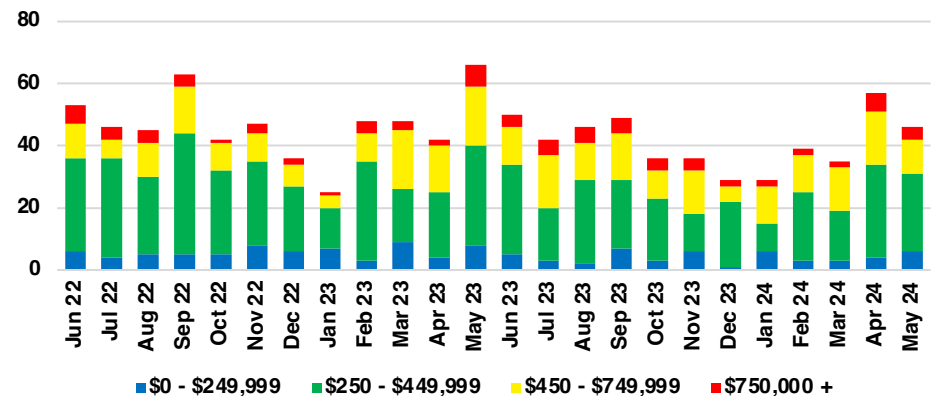

PICKENS COUNTY SALES BY PRICE POINT