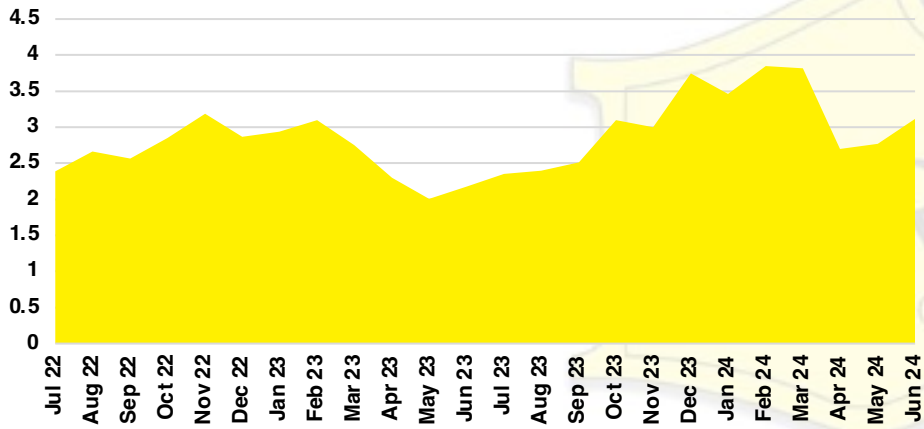

FORSYTH COUNTY INVENTORY BY PRICE POINT

FRANKLIN COUNTY QUICK N' DICATORS

FRANKLIN COUNTY SALES VOLUME VS SUPPLY

FRANKLIN COUNTY INVENTORY MONTHS OF SUPPLY

FRANKLIN COUNTY 12 MONTH AVERAGE SALES PRICE

FRANKLIN COUNTY SALES BY PRICE POINT