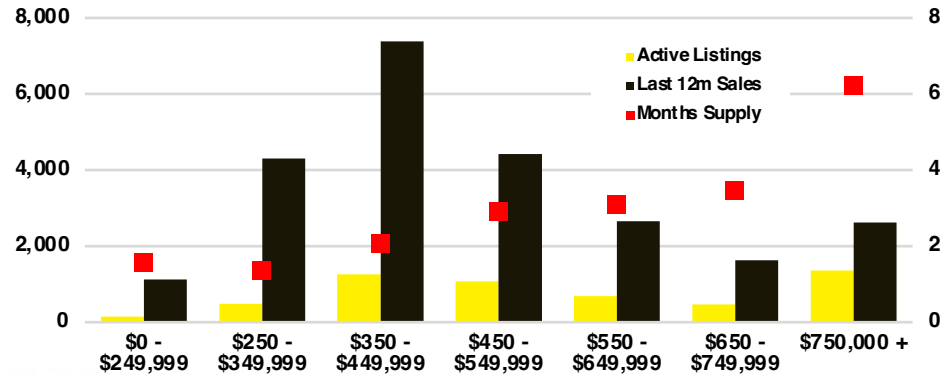

NORTH GEORGIA DEEP DIVE MARKET DATA

June 2024

June 2024

DEEP DIVE

NORTH GEORGIA QUICK N' DICATORS

NORTH GEORGIA INVENTORY MONTHS OF SUPPLY

NORTH GEORGIA SALES VOLUME VS SUPPLY

NORTH GEORGIA SALES BY PRICE POINT

WALTON COUNTY SALES BY PRICE POINT

WALTON COUNTY INVENTORY BY PRICE POINT

WHITE COUNTY QUICK N' DICATORS

WHITE COUNTY SALES VOLUME VS SUPPLY

WHITE COUNTY INVENTORY MONTHS OF SUPPLY

WHITE COUNTY 12 MONTH AVERAGE SALES PRICE