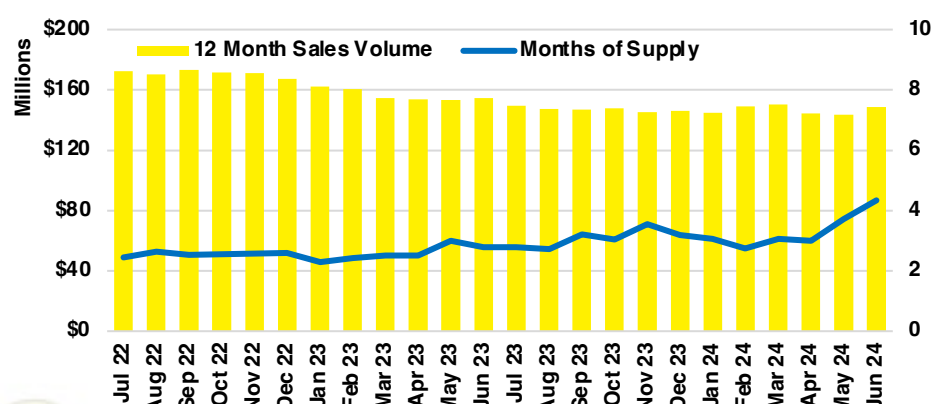

WALTON COUNTY SALES BY PRICE POINT

WALTON COUNTY INVENTORY BY PRICE POINT

WHITE COUNTY QUICK N' DICATORS

WHITE COUNTY SALES VOLUME VS SUPPLY

WHITE COUNTY INVENTORY MONTHS OF SUPPLY

WHITE COUNTY 12 MONTH AVERAGE SALES PRICE