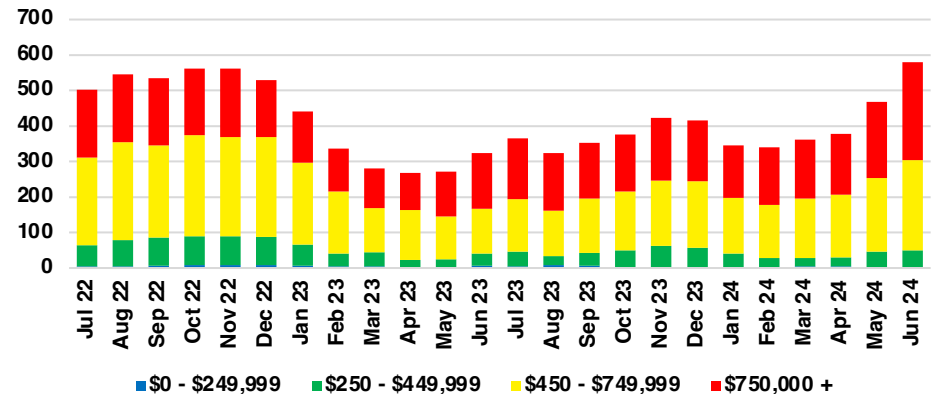

FORSYTH COUNTY INVENTORY BY PRICE POINT