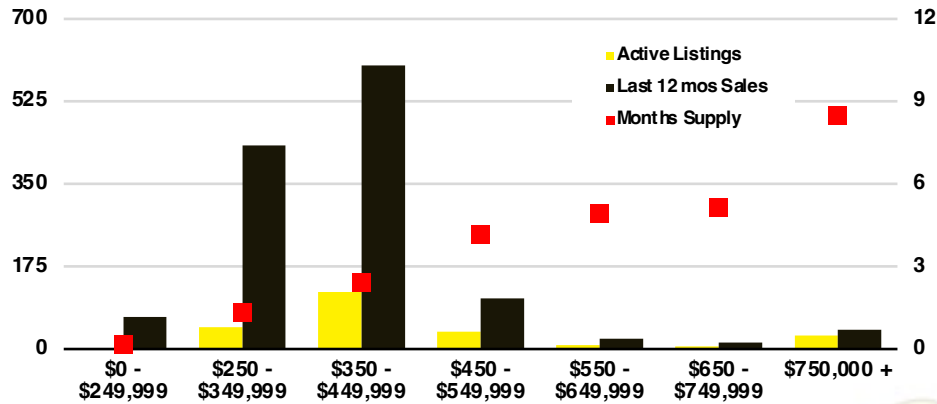

NORTH GEORGIA INVENTORY BY PRICE POINT

BANKS COUNTY QUICK N'DICATORS

BANKS COUNTY SALES VOLUME VS SUPPLY

BANKS COUNTY INVENTORY MONTHS OF SUPPLY

BANKS COUNTY 12 MONTH AVERAGE SALES PRICE

BANKS COUNTY SALES BY PRICE POINT

BANKS COUNTY INVENTORY BY PRICE POINT

BARROW COUNTY QUICK N' DICATORS

BARROW COUNTY SALES VOLUME VS SUPPLY

BARROW COUNTY INVENTORY MONTHS OF SUPPLY

BARROW COUNTY 12 MONTH AVERAGE SALES PRICE

BARROW COUNTY SALES BY PRICE POINT

WALTON COUNTY SALES BY PRICE POINT

WALTON COUNTY INVENTORY BY PRICE POINT

WHITE COUNTY QUICK N' DICATORS

WHITE COUNTY SALES VOLUME VS SUPPLY

WHITE COUNTY INVENTORY MONTHS OF SUPPLY

WHITE COUNTY 12 MONTH AVERAGE SALES PRICE