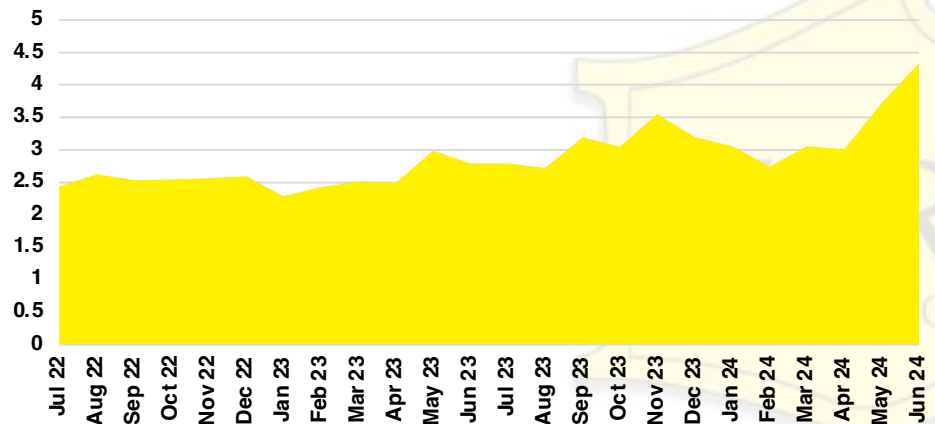

WALTON COUNTY SALES BY PRICE POINT

WALTON COUNTY INVENTORY BY PRICE POINT

WHITE COUNTY QUICK N' DICATORS

WHITE COUNTY SALES VOLUME VS SUPPLY

WHITE COUNTY INVENTORY MONTHS OF SUPPLY

WHITE COUNTY 12 MONTH AVERAGE SALES PRICE