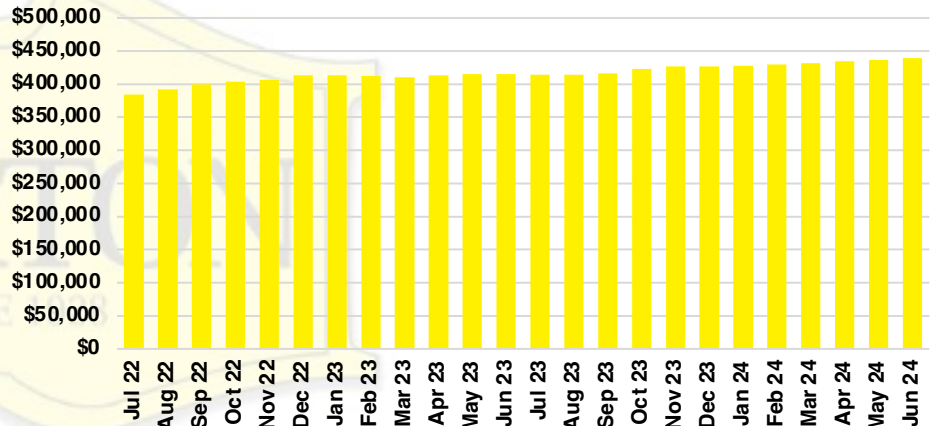

HALL COUNTY SALES BY PRICE POINT

HALL COUNTY INVENTORY BY PRICE POINT

JACKSON COUNTY QUICK N'DICATORS

JACKSON COUNTY SALES VOLUME VS SUPPLY

JACKSON COUNTY INVENTORY MONTHS OF SUPPLY

JACKSON COUNTY 12 MONTH AVERAGE SALES PRICE