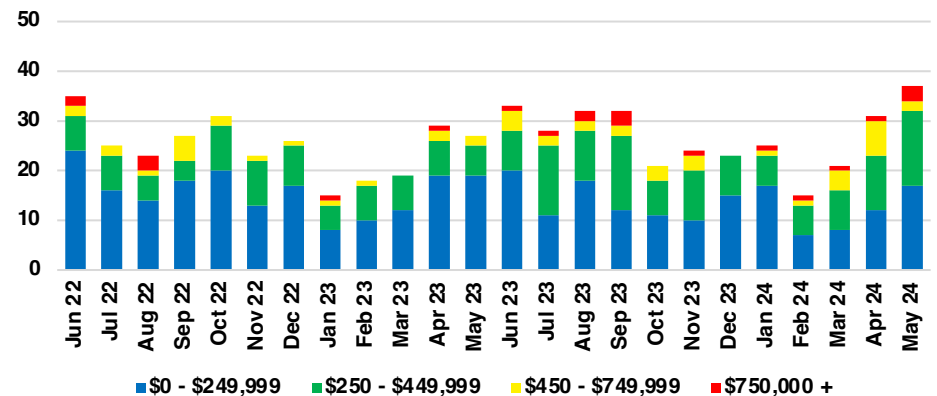

STEPHENS COUNTY SALES BY PRICE POINT