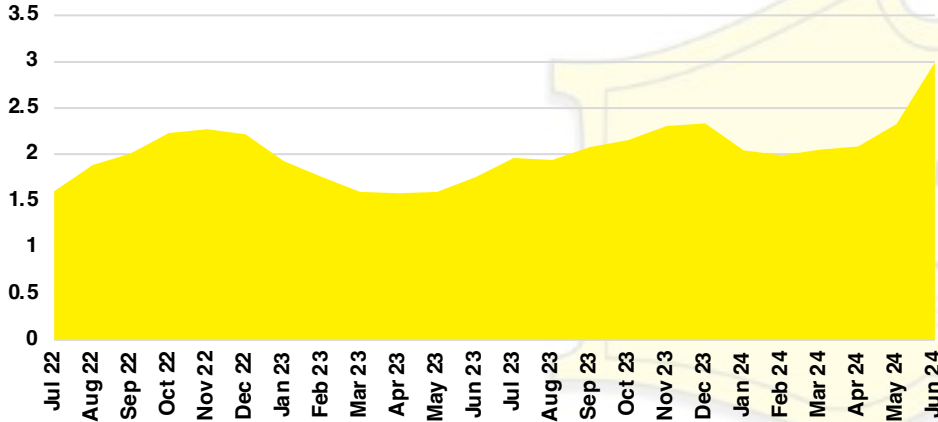

NORTH GEORGIA DEEP DIVE MARKET DATA

June 2024

June 2024

DEEP DIVE

NORTH GEORGIA QUICK N' DICATORS

NORTH GEORGIA INVENTORY MONTHS OF SUPPLY

NORTH GEORGIA SALES VOLUME VS SUPPLY

NORTH GEORGIA SALES BY PRICE POINT