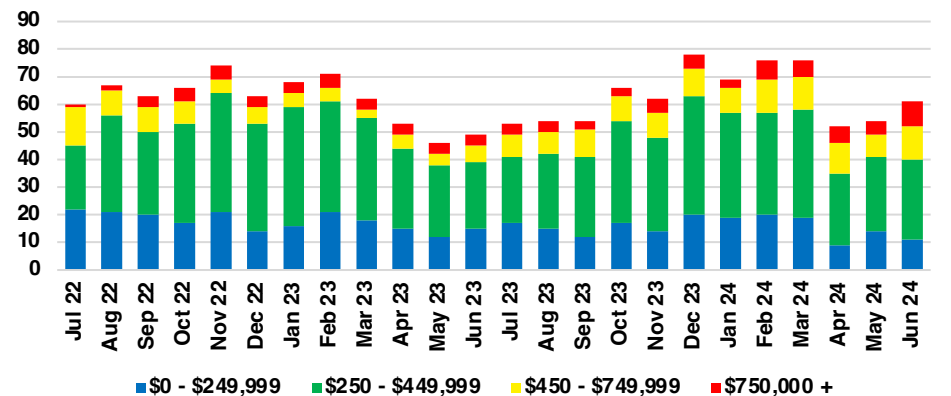

FRANKLIN COUNTY INVENTORY BY PRICE POINT