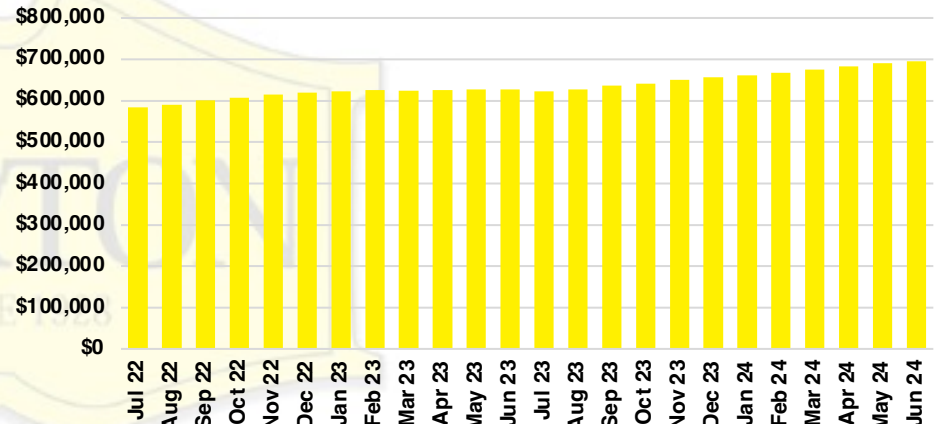

DAWSON COUNTY INVENTORY BY PRICE POINT

FORSYTH COUNTY QUICK N'DICATORS

FORSYTH COUNTY SALES VOLUME VS SUPPLY

FORSYTH COUNTY INVENTORY MONTHS OF SUPPLY

FORSYTH COUNTY 12 MONTH AVERAGE SALES PRICE

FORSYTH COUNTY SALES BY PRICE POINT