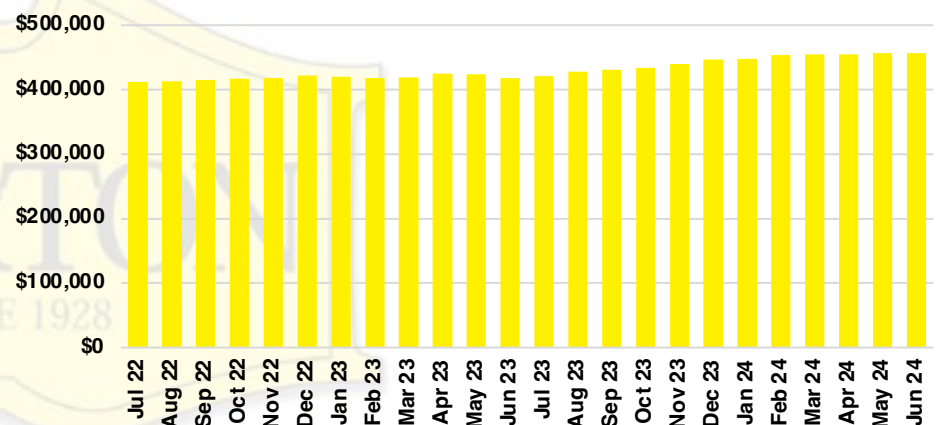

LUMPKIN COUNTY SALES BY PRICE POINT

LUMPKIN COUNTY INVENTORY BY PRICE POINT

PICKENS COUNTY QUICK N'DICATORS

PICKENS COUNTY SALES VOLUME VS SUPPLY

PICKENS COUNTY INVENTORY MONTHS OF SUPPLY

PICKENS COUNTY 12 MONTH AVERAGE SALES PRICE