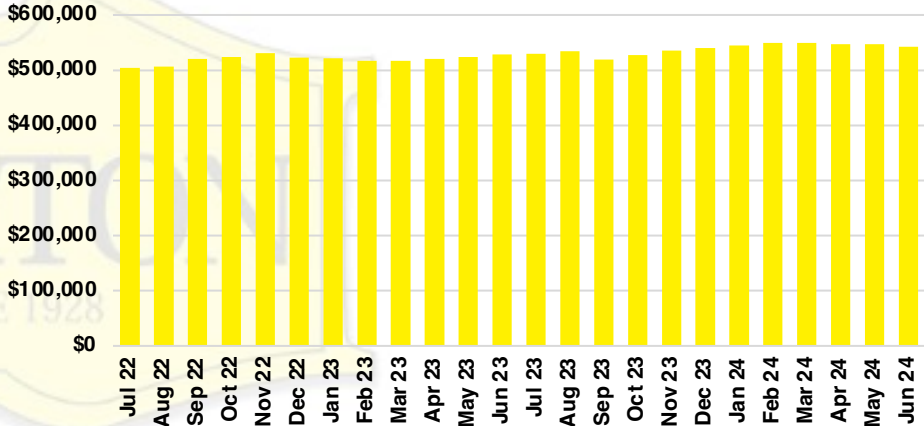

BARROW COUNTY INVENTORY BY PRICE POINT

CHEROKEE COUNTY QUICK N'DICATORS

CHEROKEE COUNTY SALES VOLUME VS SUPPLY

CHEROKEE COUNTY INVENTORY MONTHS OF SUPPLY

CHEROKEE COUNTY 12 MONTH AVERAGE SALES PRICE

CHEROKEE COUNTY SALES BY PRICE POINT

CHEROKEE COUNTY INVENTORY BY PRICE POINT

DAWSON COUNTY QUICK N'DICATORS

DAWSON COUNTY SALES VOLUME VS SUPPLY

DAWSON COUNTY INVENTORY MONTHS OF SUPPLY

DAWSON COUNTY 12 MONTH AVERAGE SALES PRICE

DAWSON COUNTY SALES BY PRICE POINT

DAWSON COUNTY INVENTORY BY PRICE POINT

FORSYTH COUNTY QUICK N'DICATORS

FORSYTH COUNTY SALES VOLUME VS SUPPLY

FORSYTH COUNTY INVENTORY MONTHS OF SUPPLY

FORSYTH COUNTY 12 MONTH AVERAGE SALES PRICE

FORSYTH COUNTY SALES BY PRICE POINT