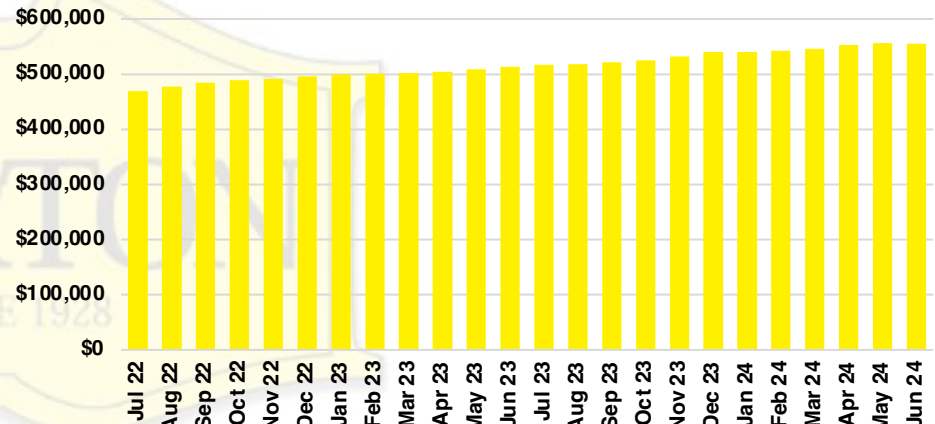

BANKS COUNTY INVENTORY BY PRICE POINT

BARROW COUNTY QUICK N' DICATORS

BARROW COUNTY SALES VOLUME VS SUPPLY

BARROW COUNTY INVENTORY MONTHS OF SUPPLY

BARROW COUNTY 12 MONTH AVERAGE SALES PRICE

BARROW COUNTY SALES BY PRICE POINT

BARROW COUNTY INVENTORY BY PRICE POINT

CHEROKEE COUNTY QUICK N'DICATORS

CHEROKEE COUNTY SALES VOLUME VS SUPPLY

CHEROKEE COUNTY INVENTORY MONTHS OF SUPPLY

CHEROKEE COUNTY 12 MONTH AVERAGE SALES PRICE

CHEROKEE COUNTY SALES BY PRICE POINT