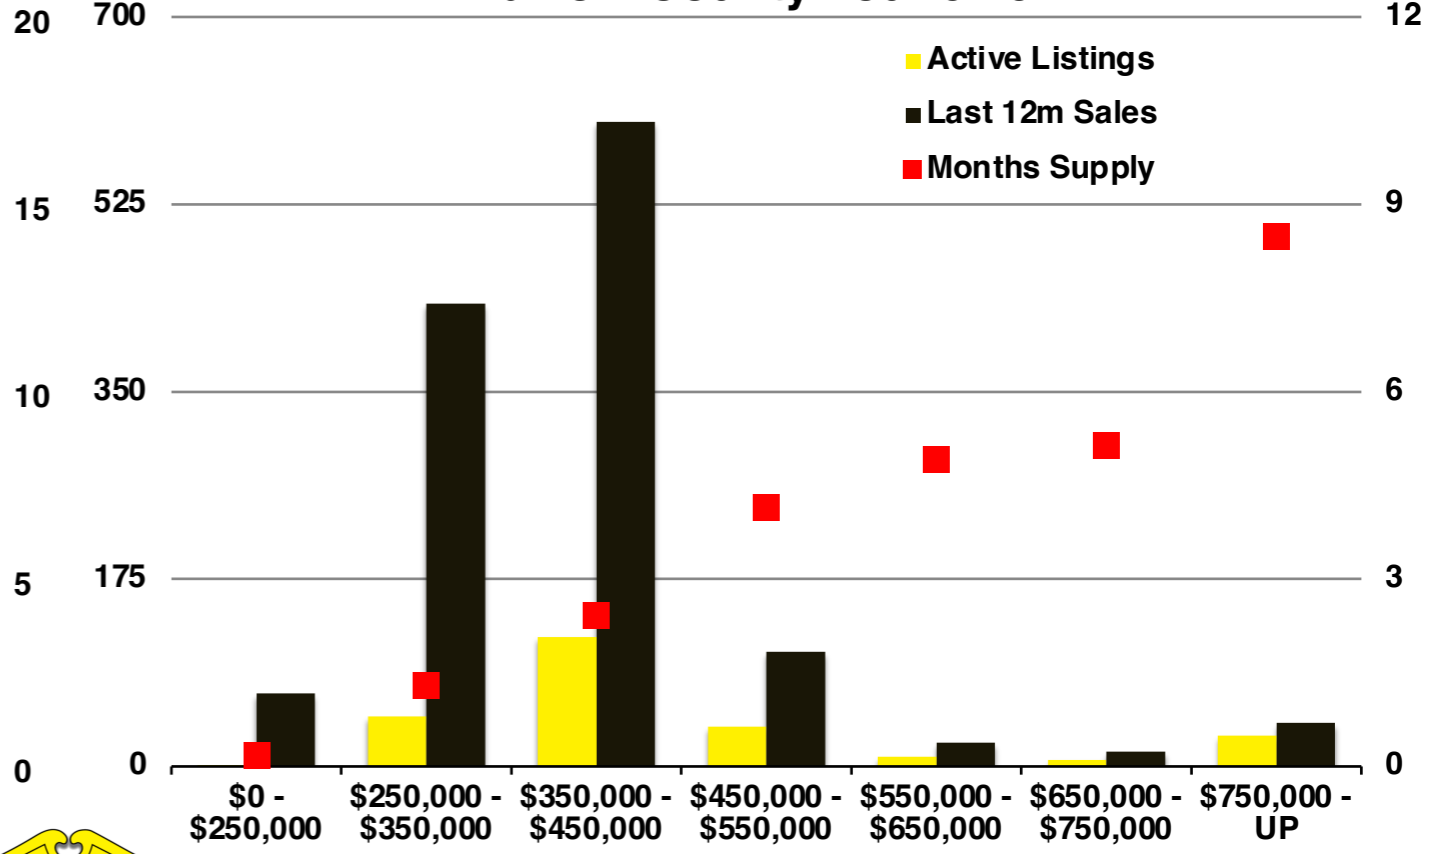

Banks County - June 2024

Barrow County - June 2024

Cherokee County - June 2024

Dawson County - June 2024

Forsyth County - June 2024

Franklin County - June 2024

Gwinnett County - June 2024

Habersham County - June 2024

Hall County - June 2024

Jackson County - June 2024

Lumpkin County - June 2024

Pickens County - June 2024

N'dicators is a monthly publication of The Norton Agency with data from FMLS and GAMLS sources that we deem reliable. For more information contact info@gonorton.com Copyright Norton Native Intelligence 2024.

Rabun County - June 2024

Stephens County - June 2024

Walton County - June 2024

White County - June 2024