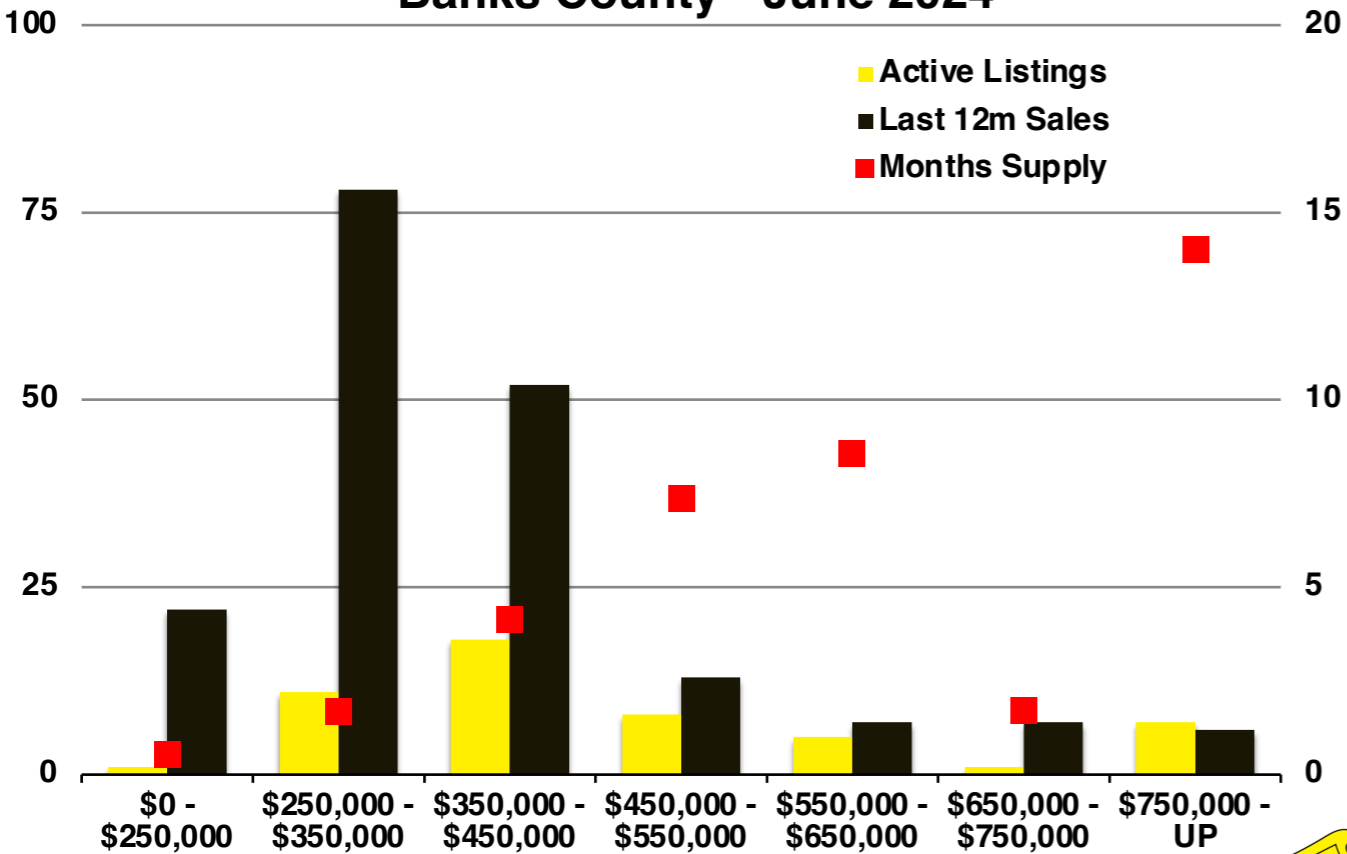

N INDICATORS

June 2024

NORTH GEORGIA

June 2024

N'dicators is a monthly publication of The Norton Agency with data from FMLS and GAMLIS sources that we deem reliable. For more information contact info@gonorton.com Copyright Norton Native Intelligence 2024.

Banks County - June 2024

Barrow County - June 2024

Cherokee County - June 2024

Dawson County - June 2024

Forsyth County - June 2024

Franklin County - June 2024

Gwinnett County - June 2024

Habersham County - June 2024

Hall County - June 2024

Jackson County - June 2024

Lumpkin County - June 2024

Pickens County - June 2024

N'dicators is a monthly publication of The Norton Agency with data from FMLS and GAMLS sources that we deem reliable. For more information contact info@gonorton.com Copyright Norton Native Intelligence 2024.

Rabun County - June 2024

Stephens County - June 2024

Walton County - June 2024

White County - June 2024