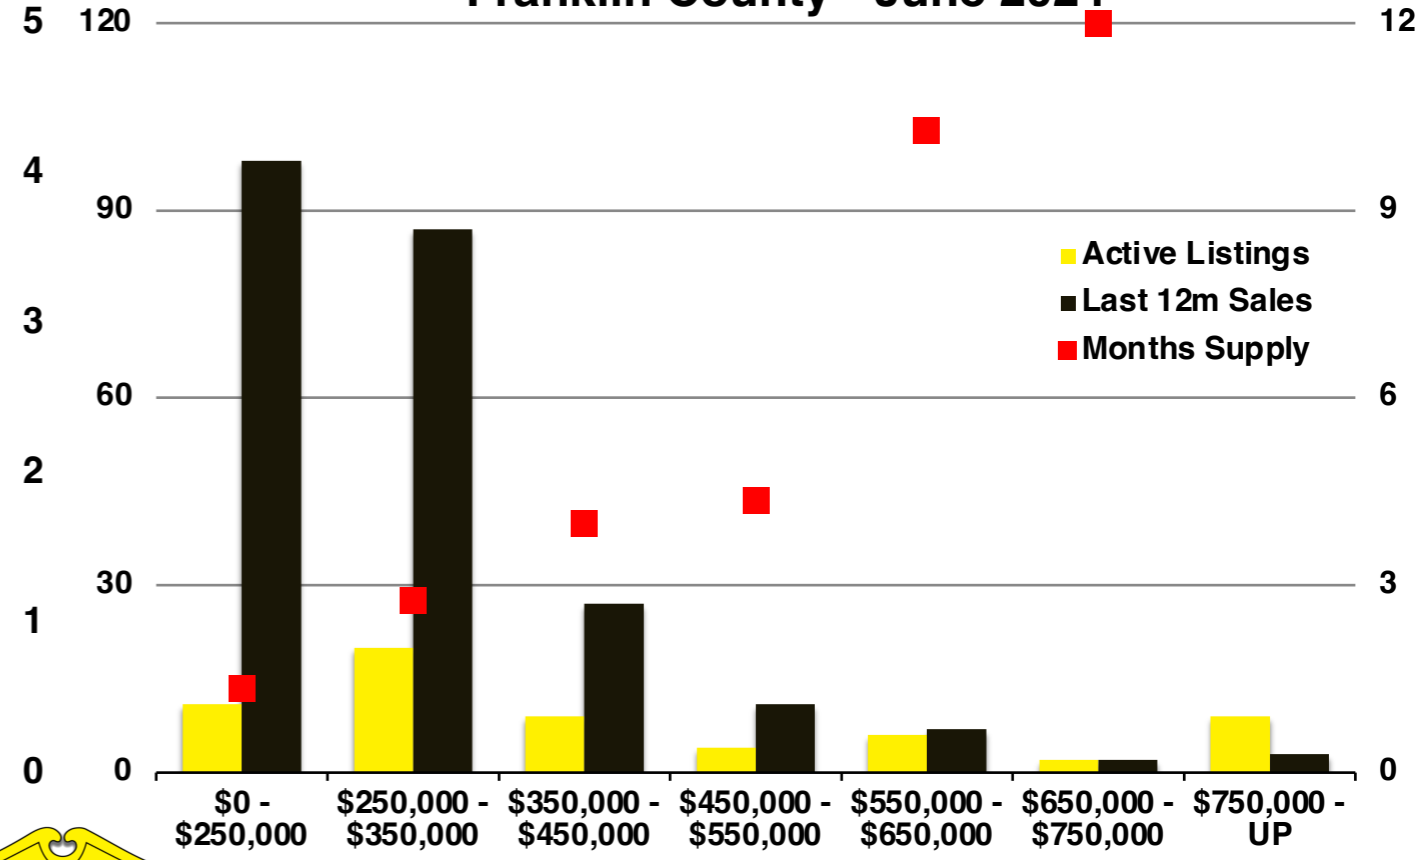

Banks County - June 2024

Barrow County - June 2024

Cherokee County - June 2024

Dawson County - June 2024

Forsyth County - June 2024

Franklin County - June 2024

Gwinnett County - June 2024

Habersham County - June 2024

Hall County - June 2024

Jackson County - June 2024

Lumpkin County - June 2024

Pickens County - June 2024

N'dicators is a monthly publication of The Norton Agency with data from FMLS and GAMLS sources that we deem reliable. For more information contact info@gonorton.com Copyright Norton Native Intelligence 2024.

Rabun County - June 2024

Stephens County - June 2024

Walton County - June 2024

White County - June 2024