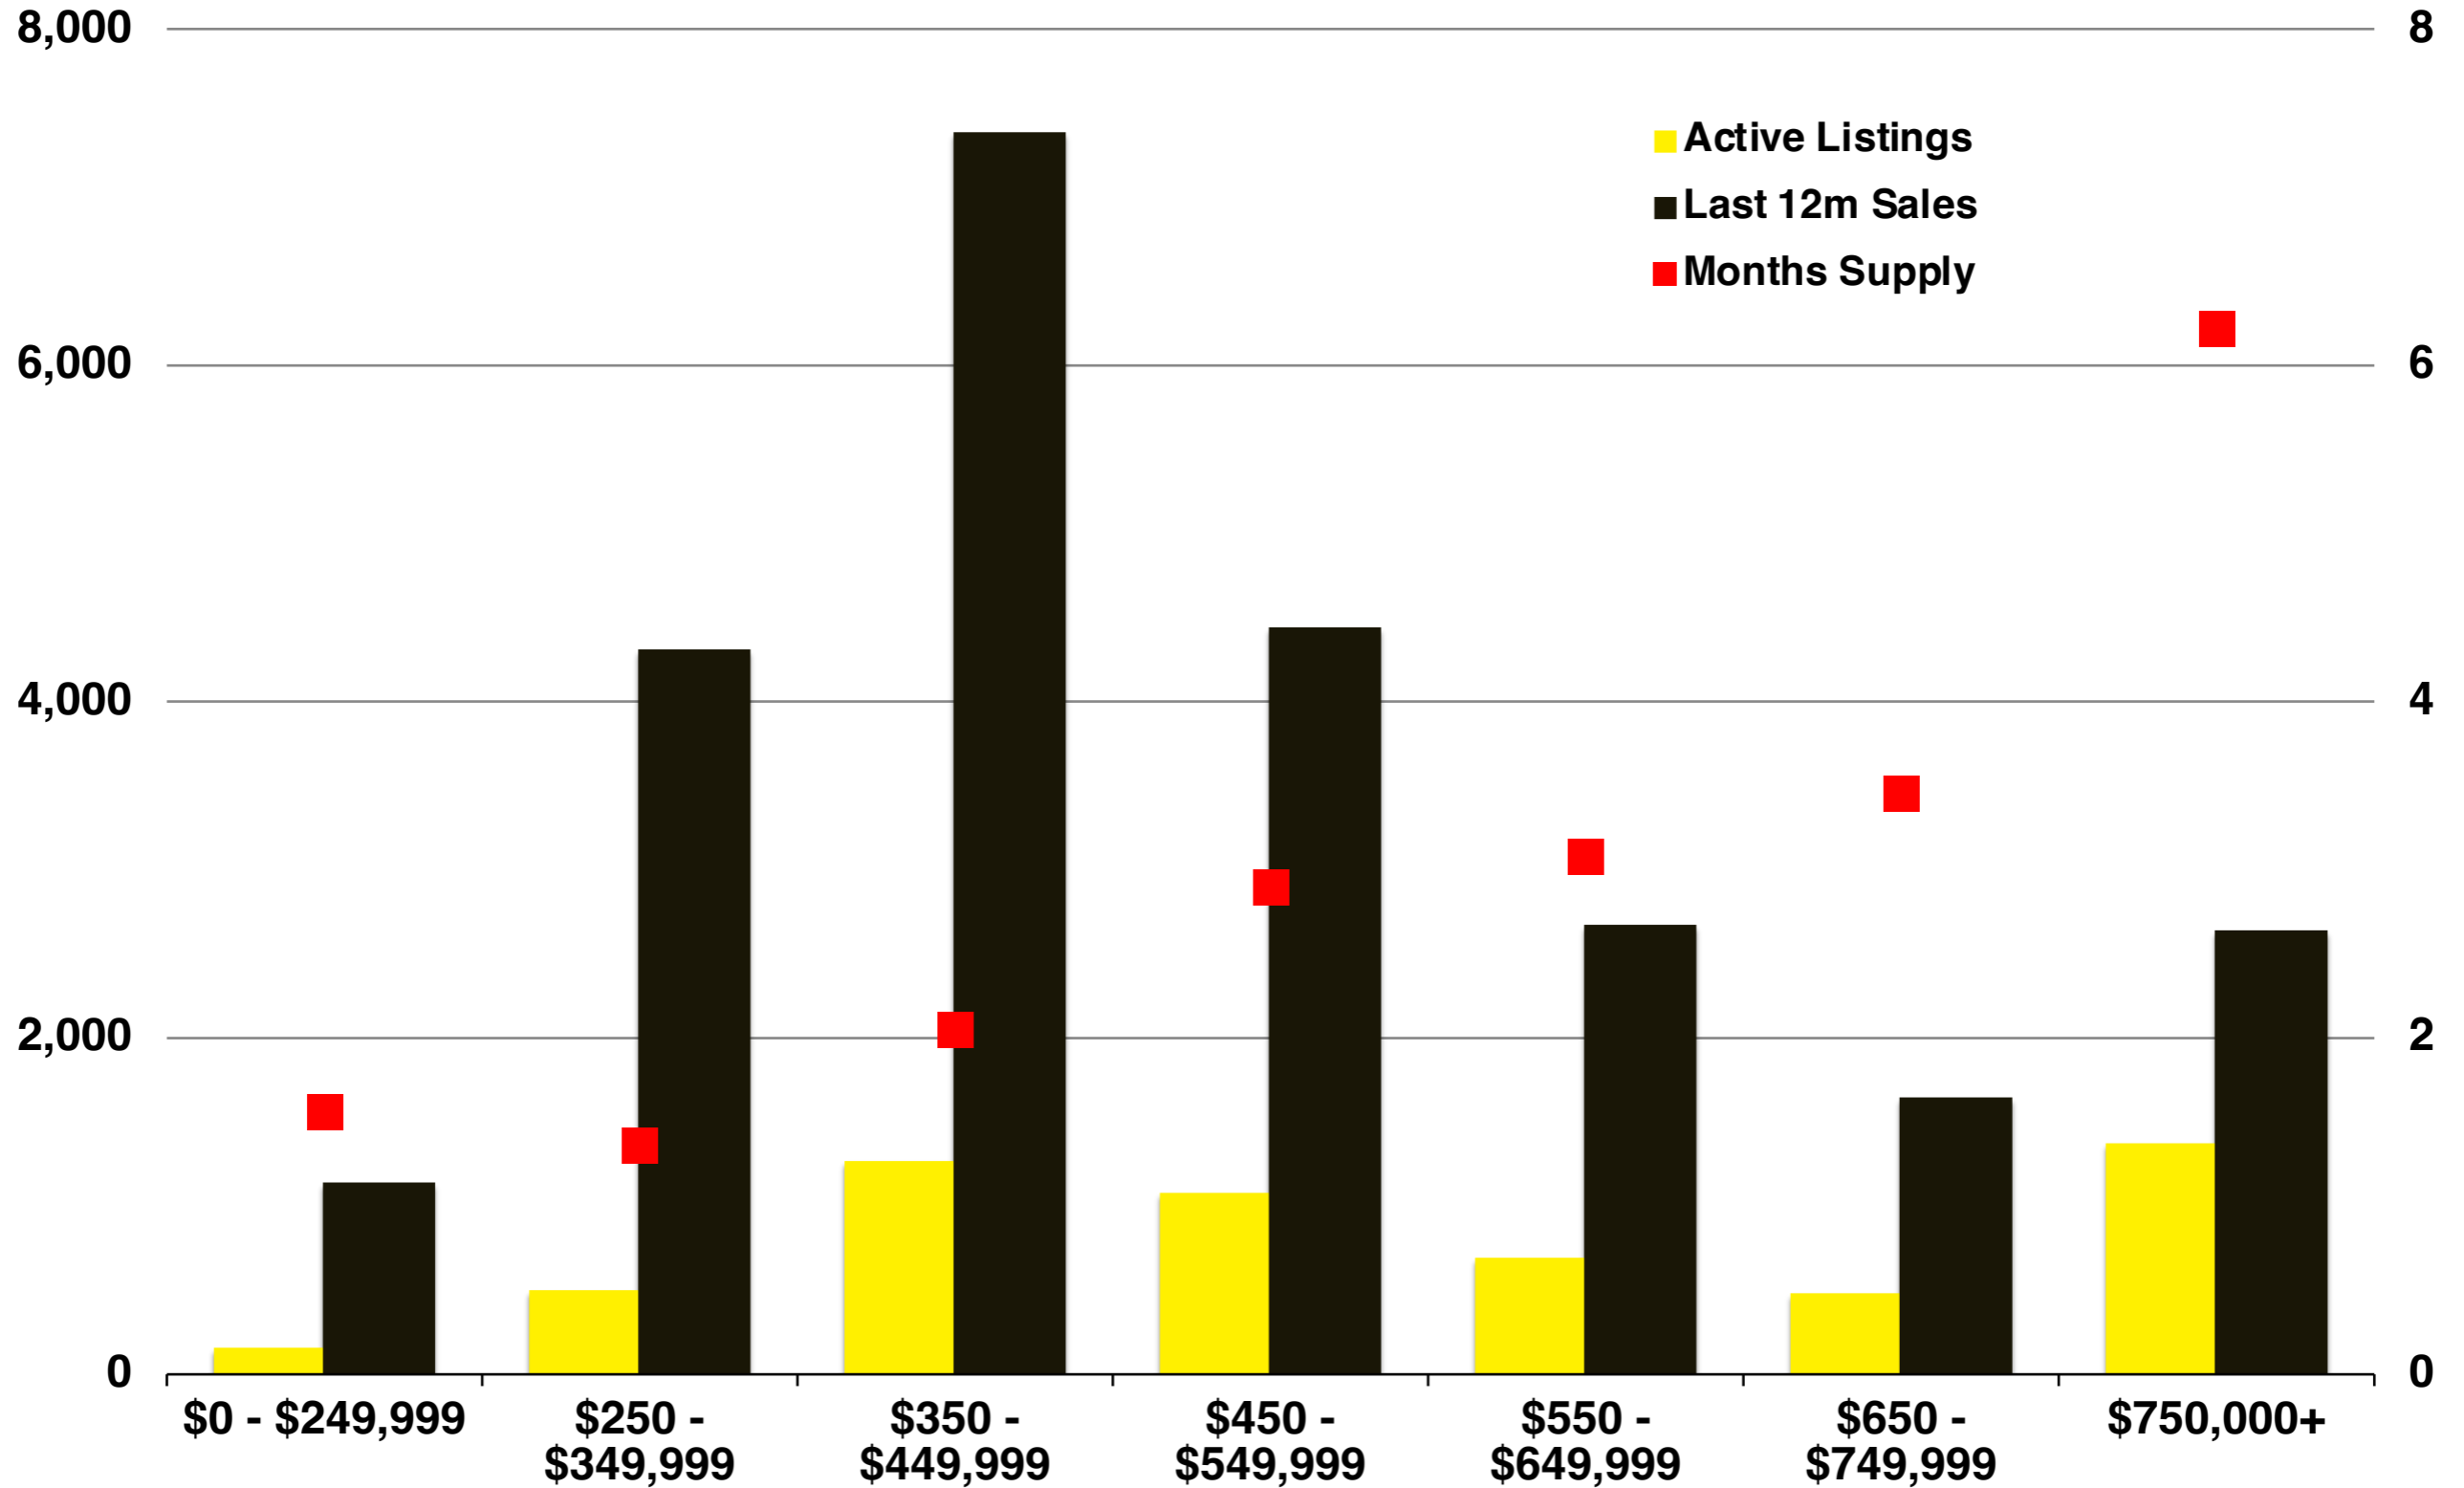

N INDICATORS

June 2024

NORTH GEORGIA

June 2024

N'dicators is a monthly publication of The Norton Agency with data from FMLS and GAMLIS sources that we deem reliable. For more information contact info@gonorton.com Copyright Norton Native Intelligence 2024.

Banks County - June 2024

Barrow County - June 2024

Cherokee County - June 2024

Dawson County - June 2024

Forsyth County - June 2024

Franklin County - June 2024

Gwinnett County - June 2024

Habersham County - June 2024

Hall County - June 2024

Jackson County - June 2024

Lumpkin County - June 2024

Pickens County - June 2024

N'dicators is a monthly publication of The Norton Agency with data from FMLS and GAMLS sources that we deem reliable. For more information contact info@gonorton.com Copyright Norton Native Intelligence 2024.

Rabun County - June 2024

Stephens County - June 2024

Walton County - June 2024

White County - June 2024