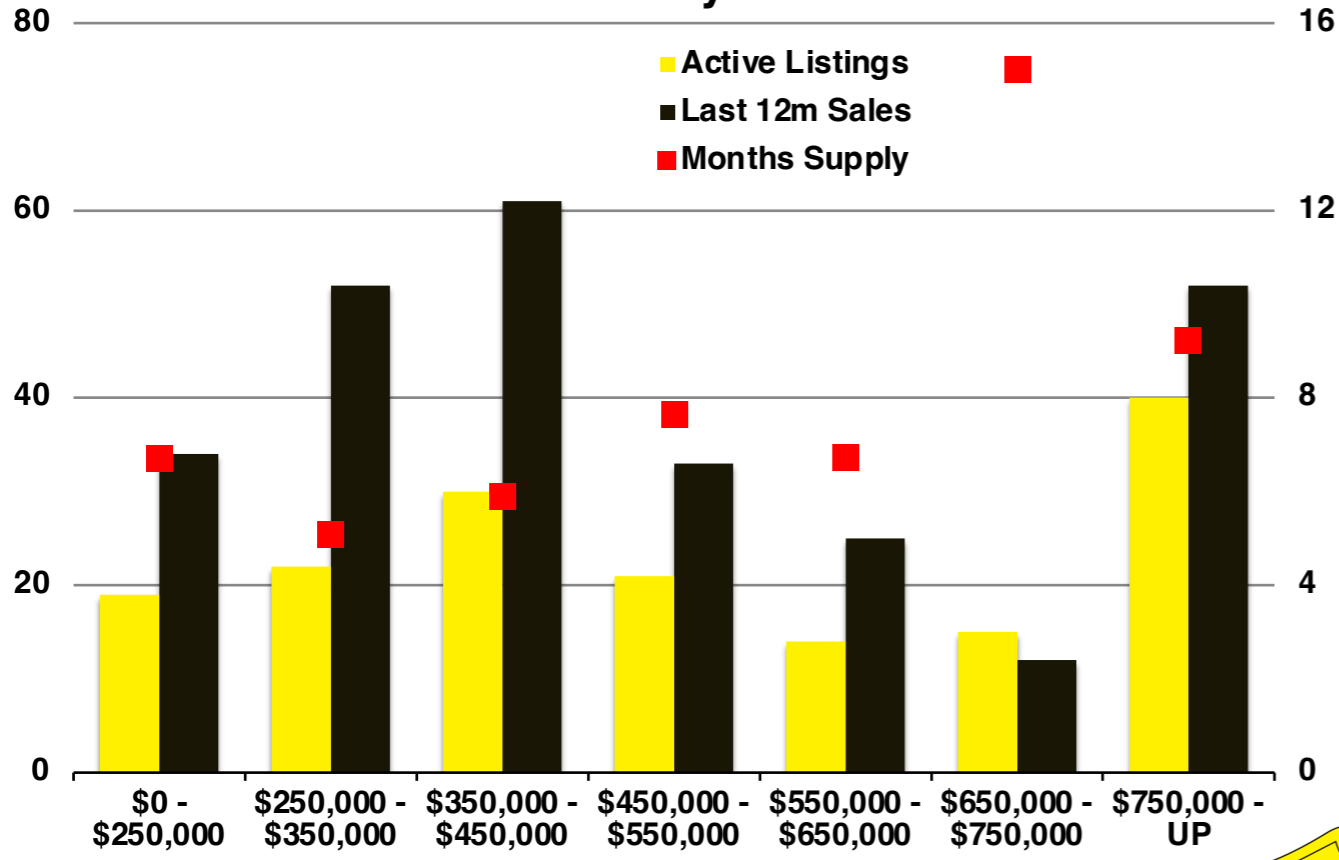

Banks County - June 2024

Barrow County - June 2024

Cherokee County - June 2024

Dawson County - June 2024

Forsyth County - June 2024

Franklin County - June 2024

Gwinnett County - June 2024

Habersham County - June 2024

Hall County - June 2024

Jackson County - June 2024

Lumpkin County - June 2024

Pickens County - June 2024

N'dicators is a monthly publication of The Norton Agency with data from FMLS and GAMLS sources that we deem reliable. For more information contact info@gonorton.com Copyright Norton Native Intelligence 2024.

Rabun County - June 2024

Stephens County - June 2024

Walton County - June 2024

White County - June 2024