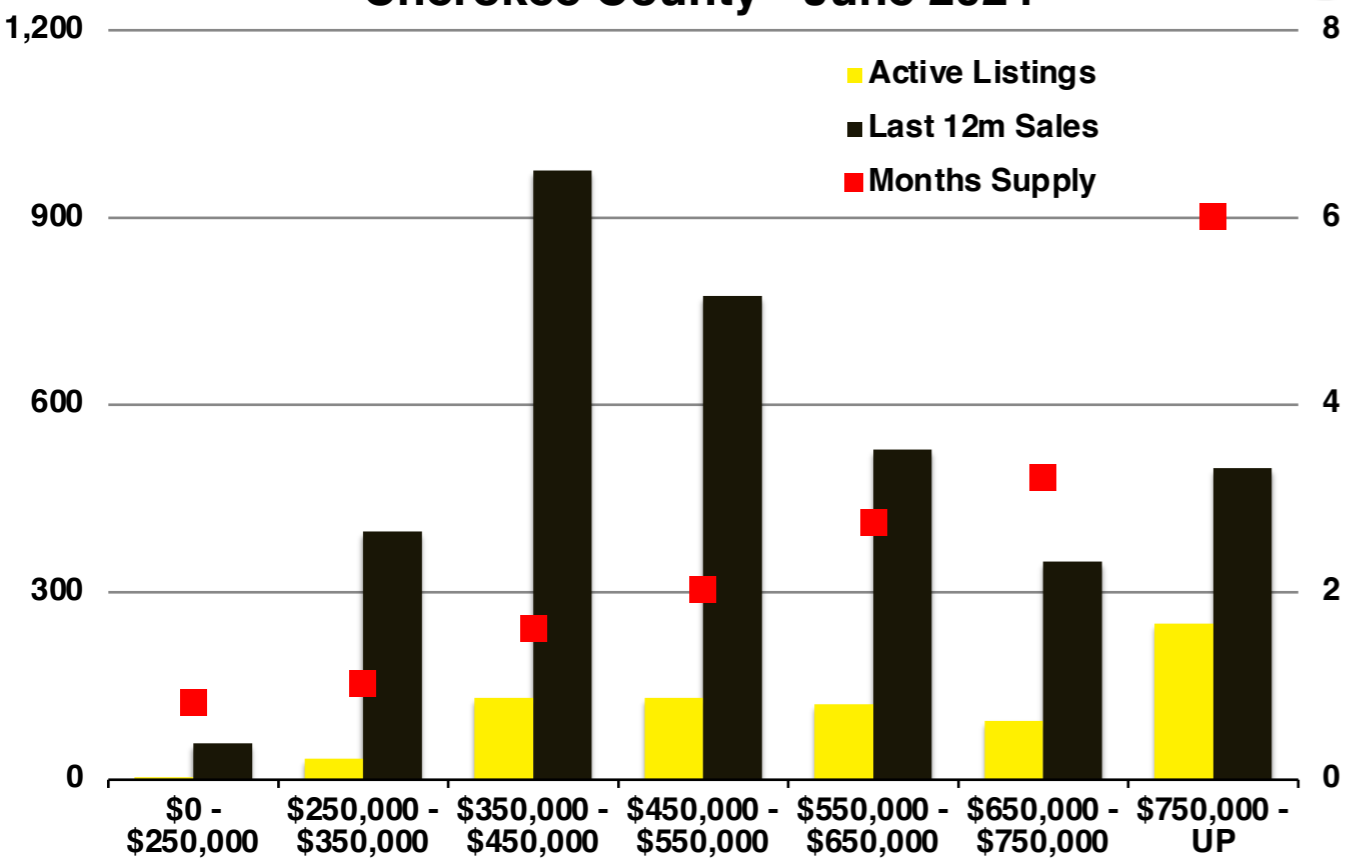

N INDICATORS

June 2024

NORTH GEORGIA

June 2024

N'dicators is a monthly publication of The Norton Agency with data from FMLS and GAMLIS sources that we deem reliable. For more information contact info@gonorton.com Copyright Norton Native Intelligence 2024.

Banks County - June 2024

Barrow County - June 2024

Cherokee County - June 2024

Dawson County - June 2024

Forsyth County - June 2024

Franklin County - June 2024

Gwinnett County - June 2024

Habersham County - June 2024

Hall County - June 2024

Jackson County - June 2024

Lumpkin County - June 2024

Pickens County - June 2024

N'dicators is a monthly publication of The Norton Agency with data from FMLS and GAMLS sources that we deem reliable. For more information contact info@gonorton.com Copyright Norton Native Intelligence 2024.

Rabun County - June 2024

Stephens County - June 2024

Walton County - June 2024

White County - June 2024