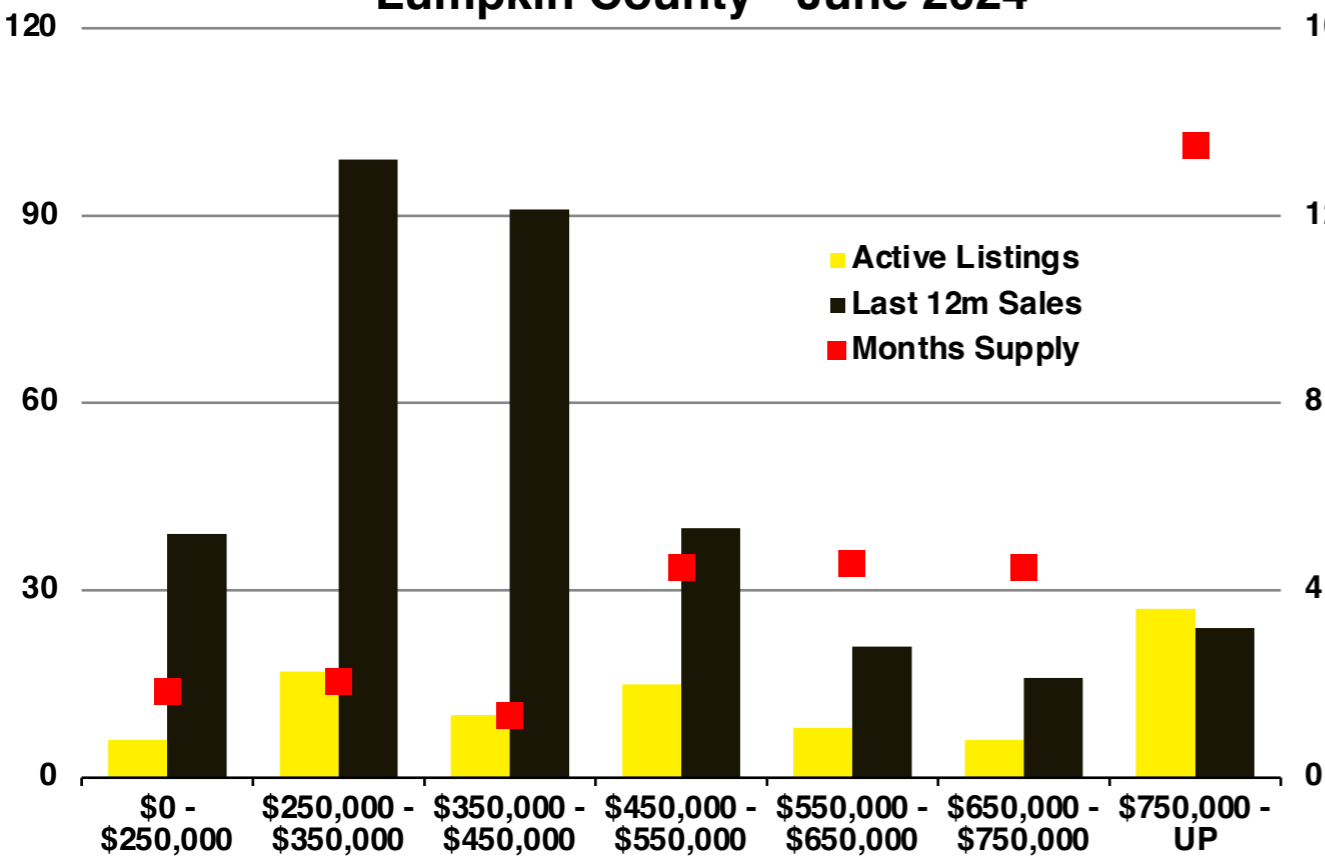

Banks County - June 2024

Barrow County - June 2024

Cherokee County - June 2024

Dawson County - June 2024

Forsyth County - June 2024

Franklin County - June 2024

Gwinnett County - June 2024

Habersham County - June 2024

Hall County - June 2024

Jackson County - June 2024

Lumpkin County - June 2024

Pickens County - June 2024

N'dicators is a monthly publication of The Norton Agency with data from FMLS and GAMLS sources that we deem reliable. For more information contact info@gonorton.com Copyright Norton Native Intelligence 2024.

Rabun County - June 2024

Stephens County - June 2024

Walton County - June 2024

White County - June 2024