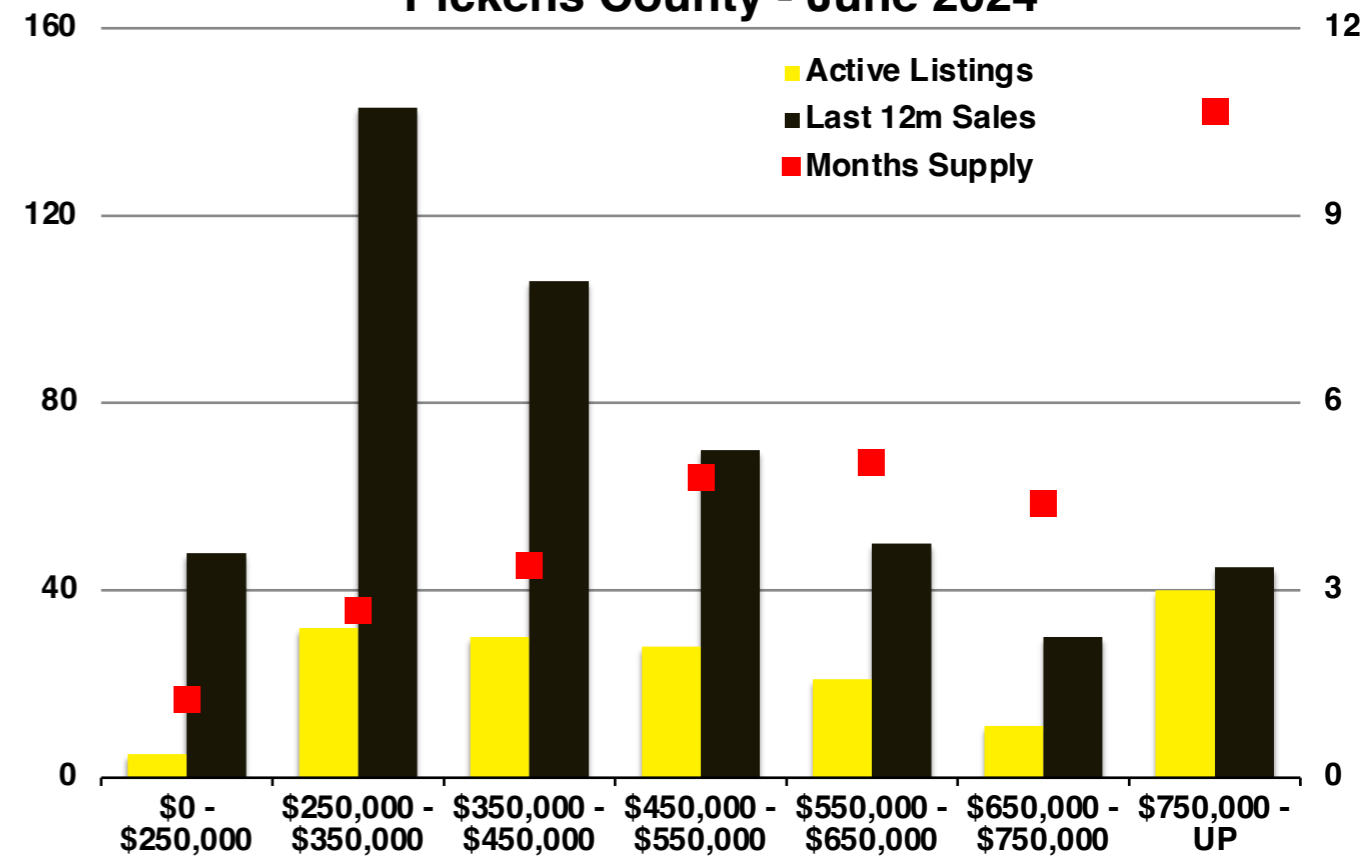

Banks County - June 2024

Barrow County - June 2024

Cherokee County - June 2024

Dawson County - June 2024

Forsyth County - June 2024

Franklin County - June 2024

Gwinnett County - June 2024

Habersham County - June 2024

Hall County - June 2024

Jackson County - June 2024

Lumpkin County - June 2024

Pickens County - June 2024

N'dicators is a monthly publication of The Norton Agency with data from FMLS and GAMLS sources that we deem reliable. For more information contact info@gonorton.com Copyright Norton Native Intelligence 2024.

Rabun County - June 2024

Stephens County - June 2024

Walton County - June 2024

White County - June 2024