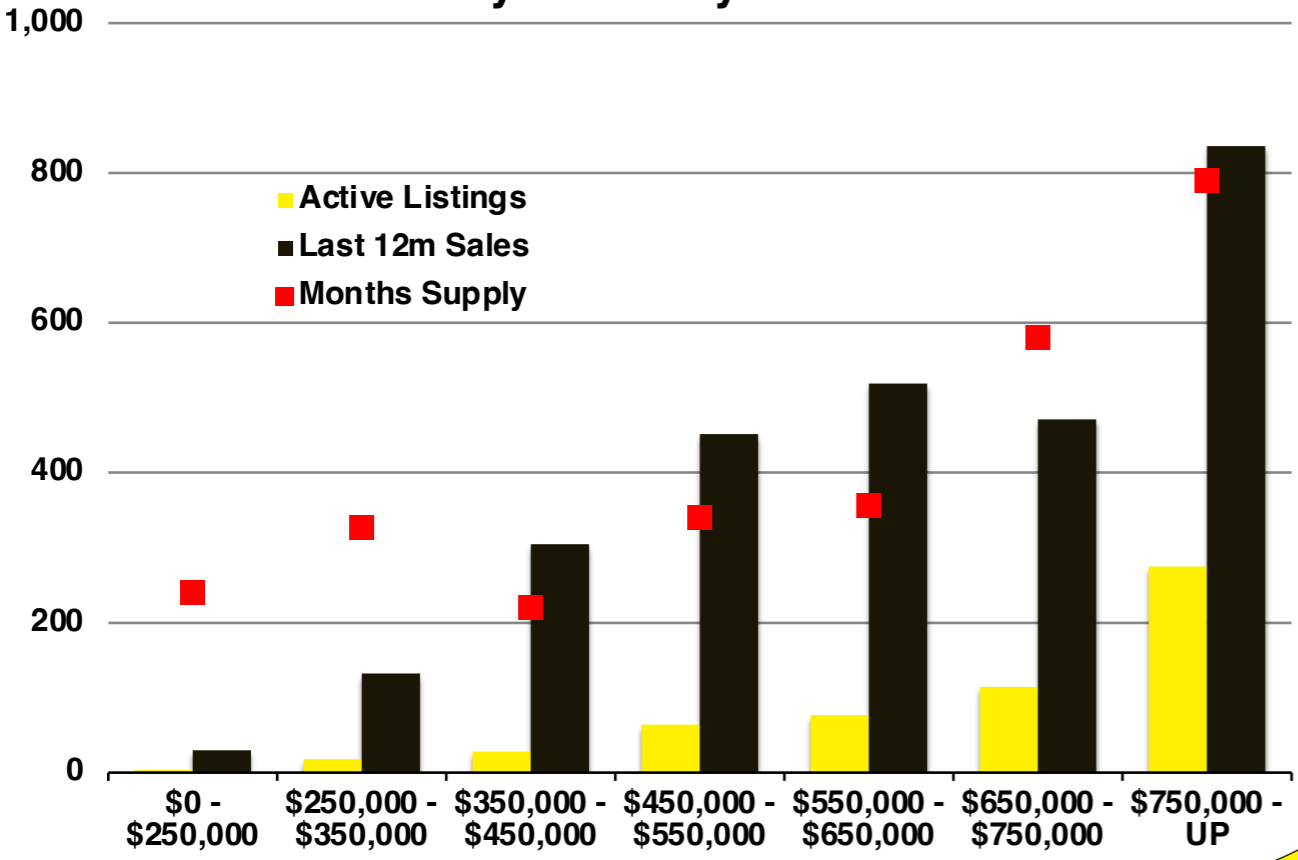

Banks County - June 2024

Barrow County - June 2024

Cherokee County - June 2024

Dawson County - June 2024

Forsyth County - June 2024

Franklin County - June 2024

Gwinnett County - June 2024

Habersham County - June 2024

Hall County - June 2024

Jackson County - June 2024

Lumpkin County - June 2024

Pickens County - June 2024

N'dicators is a monthly publication of The Norton Agency with data from FMLS and GAMLS sources that we deem reliable. For more information contact info@gonorton.com Copyright Norton Native Intelligence 2024.

Rabun County - June 2024

Stephens County - June 2024

Walton County - June 2024

White County - June 2024