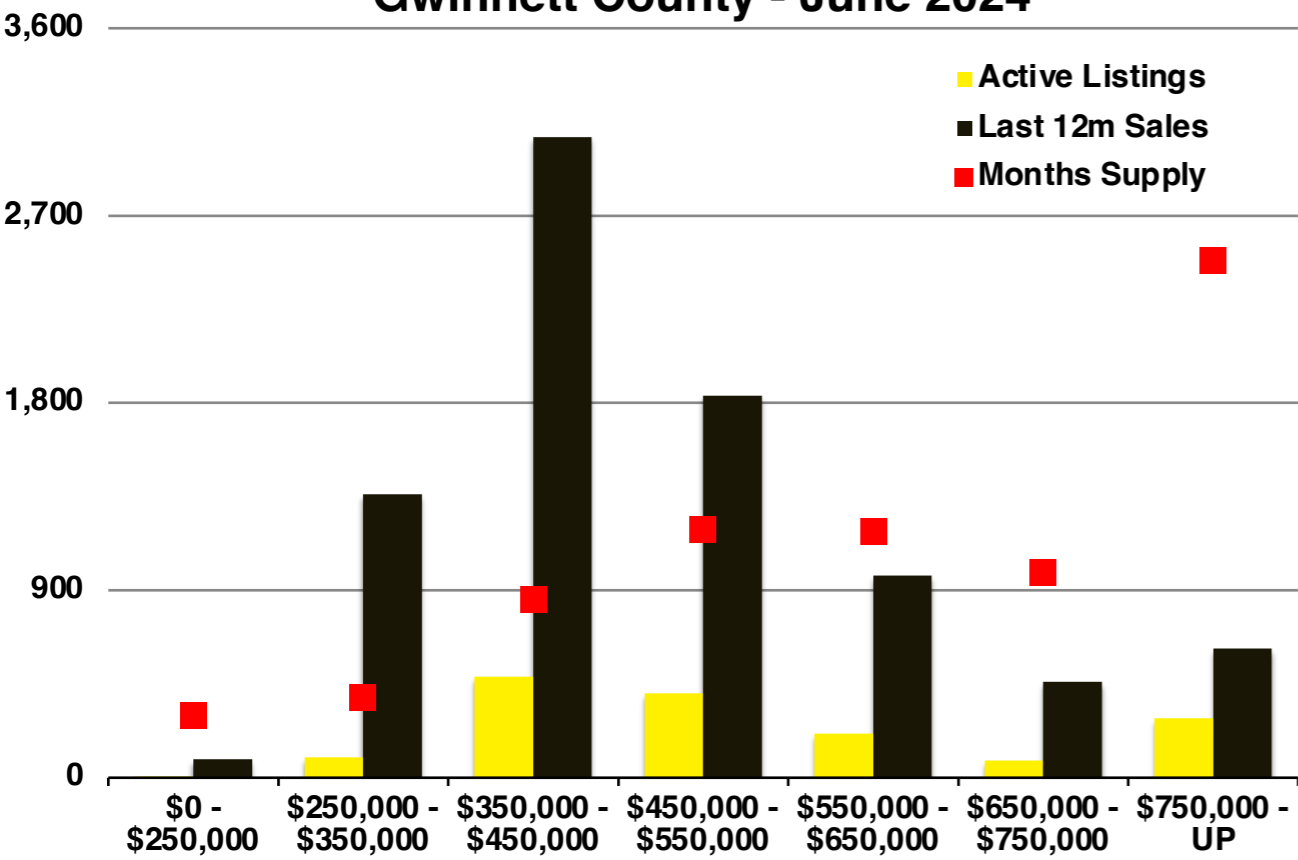

Banks County - June 2024

Barrow County - June 2024

Cherokee County - June 2024

Dawson County - June 2024

Forsyth County - June 2024

Franklin County - June 2024

Gwinnett County - June 2024

Habersham County - June 2024

Hall County - June 2024

Jackson County - June 2024

Lumpkin County - June 2024

Pickens County - June 2024

N'dicators is a monthly publication of The Norton Agency with data from FMLS and GAMLS sources that we deem reliable. For more information contact info@gonorton.com Copyright Norton Native Intelligence 2024.

Rabun County - June 2024

Stephens County - June 2024

Walton County - June 2024

White County - June 2024