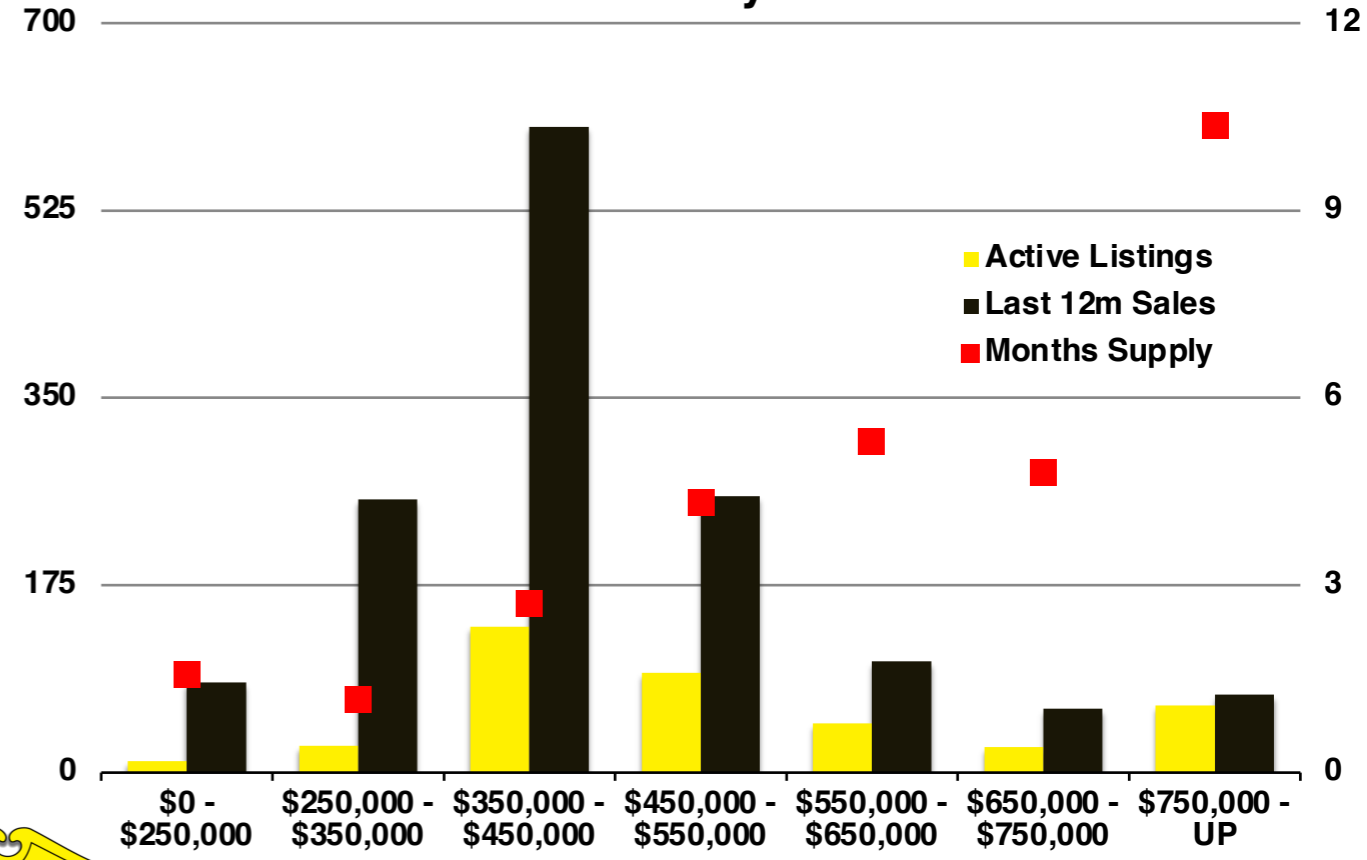

Banks County - June 2024

Barrow County - June 2024

Cherokee County - June 2024

Dawson County - June 2024

Forsyth County - June 2024

Franklin County - June 2024

Gwinnett County - June 2024

Habersham County - June 2024

Hall County - June 2024

Jackson County - June 2024

Lumpkin County - June 2024

Pickens County - June 2024

N'dicators is a monthly publication of The Norton Agency with data from FMLS and GAMLS sources that we deem reliable. For more information contact info@gonorton.com Copyright Norton Native Intelligence 2024.

Rabun County - June 2024

Stephens County - June 2024

Walton County - June 2024

White County - June 2024