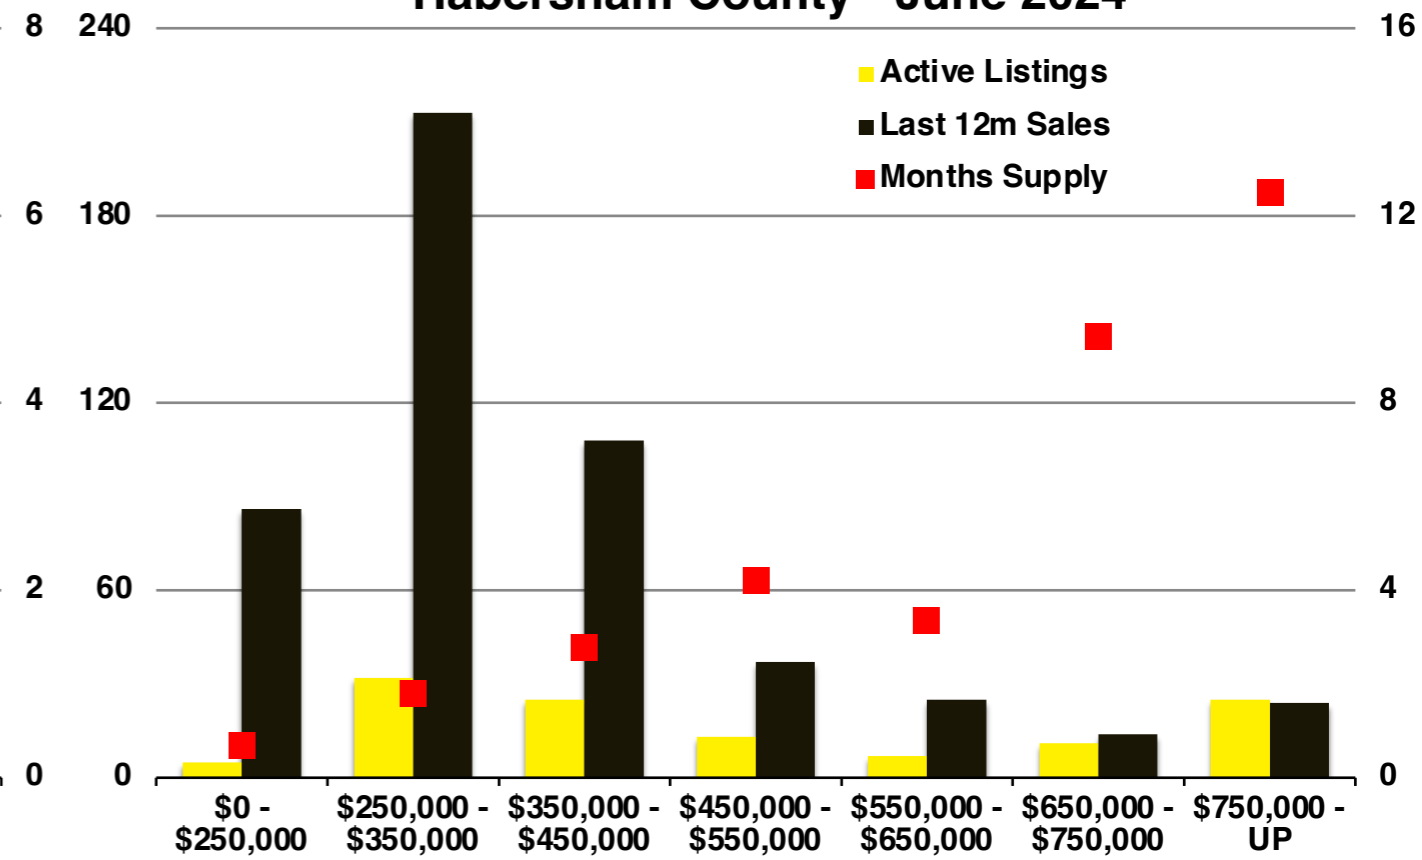

Banks County - June 2024

Barrow County - June 2024

Cherokee County - June 2024

Dawson County - June 2024

Forsyth County - June 2024

Franklin County - June 2024

Gwinnett County - June 2024

Habersham County - June 2024

Hall County - June 2024

Jackson County - June 2024

Lumpkin County - June 2024

Pickens County - June 2024

N'dicators is a monthly publication of The Norton Agency with data from FMLS and GAMLS sources that we deem reliable. For more information contact info@gonorton.com Copyright Norton Native Intelligence 2024.

Rabun County - June 2024

Stephens County - June 2024

Walton County - June 2024

White County - June 2024