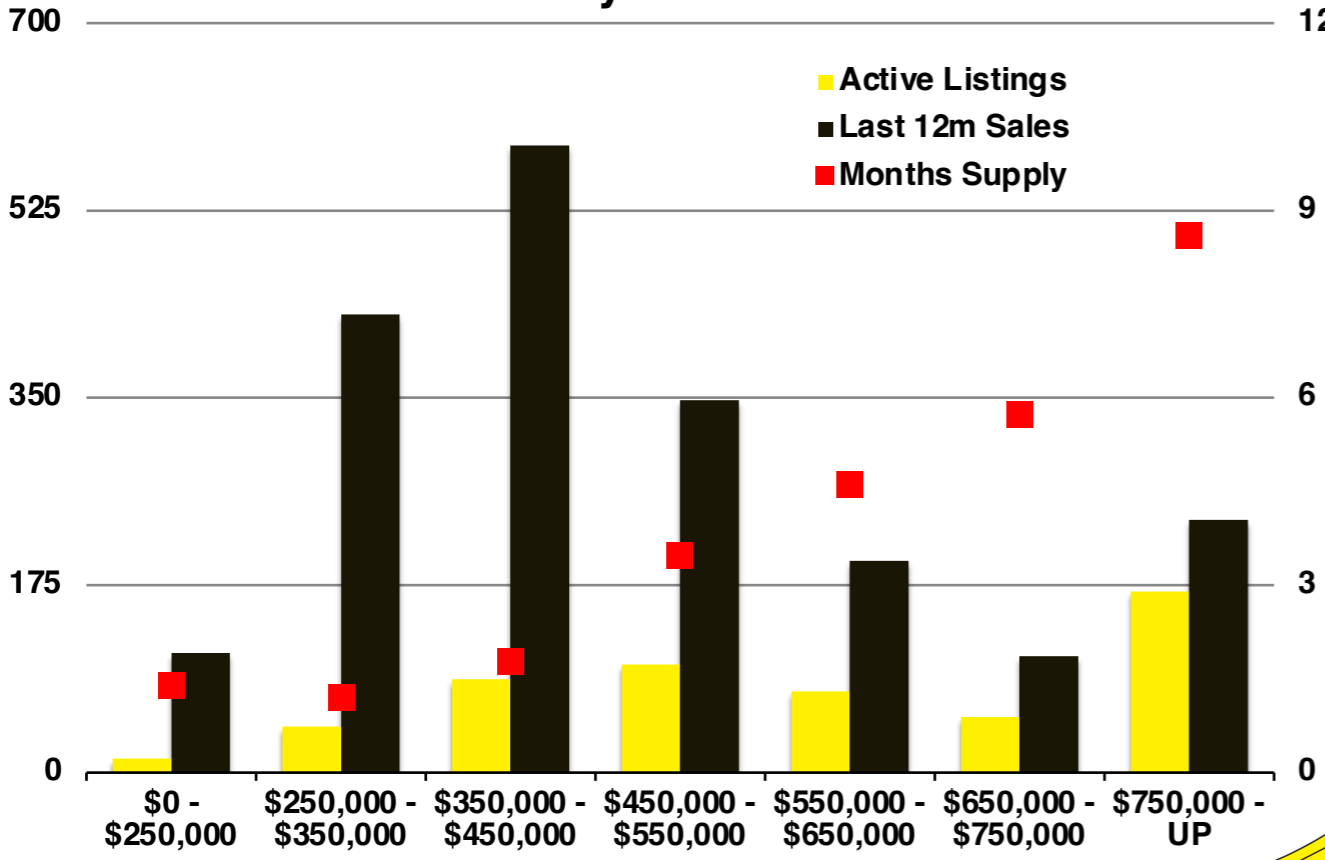

Banks County - June 2024

Barrow County - June 2024

Cherokee County - June 2024

Dawson County - June 2024

Forsyth County - June 2024

Franklin County - June 2024

Gwinnett County - June 2024

Habersham County - June 2024

Hall County - June 2024

Jackson County - June 2024

Lumpkin County - June 2024

Pickens County - June 2024

N'dicators is a monthly publication of The Norton Agency with data from FMLS and GAMLS sources that we deem reliable. For more information contact info@gonorton.com Copyright Norton Native Intelligence 2024.

Rabun County - June 2024

Stephens County - June 2024

Walton County - June 2024

White County - June 2024