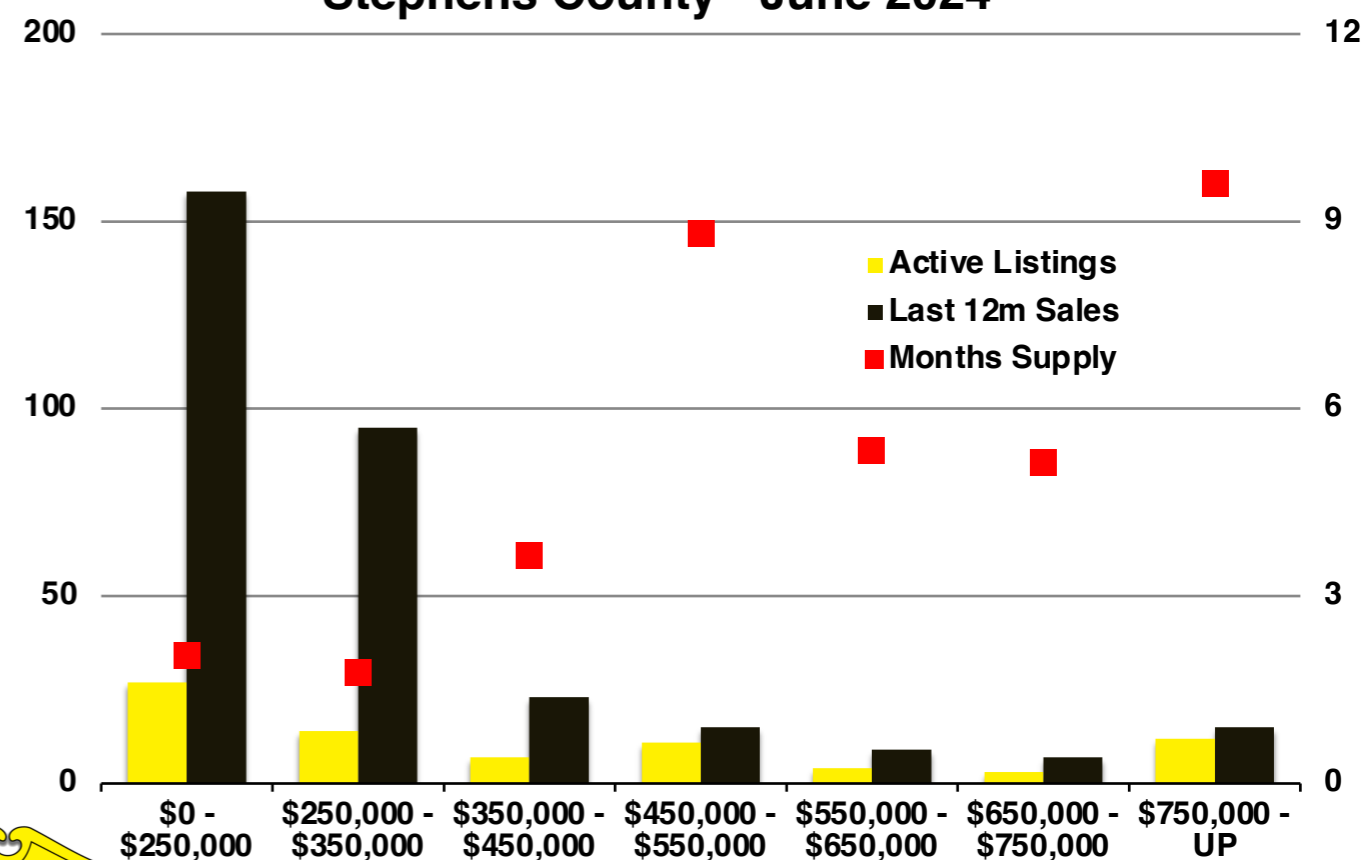

Banks County - June 2024

Barrow County - June 2024

Cherokee County - June 2024

Dawson County - June 2024

Forsyth County - June 2024

Franklin County - June 2024

Gwinnett County - June 2024

Habersham County - June 2024

Hall County - June 2024

Jackson County - June 2024

Lumpkin County - June 2024

Pickens County - June 2024

N'dicators is a monthly publication of The Norton Agency with data from FMLS and GAMLS sources that we deem reliable. For more information contact info@gonorton.com Copyright Norton Native Intelligence 2024.

Rabun County - June 2024

Stephens County - June 2024

Walton County - June 2024

White County - June 2024