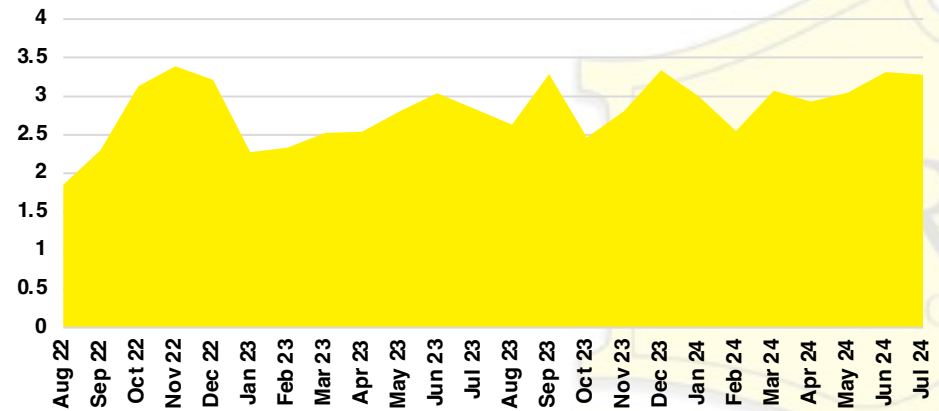

NORTH GEORGIA INVENTORY BY PRICE POINT

BANKS COUNTY QUICK N'DICATORS

BANKS COUNTY SALES VOLUME VS SUPPLY

BANKS COUNTY INVENTORY MONTHS OF SUPPLY

BANKS COUNTY 12 MONTH AVERAGE SALES PRICE

BANKS COUNTY SALES BY PRICE POINT