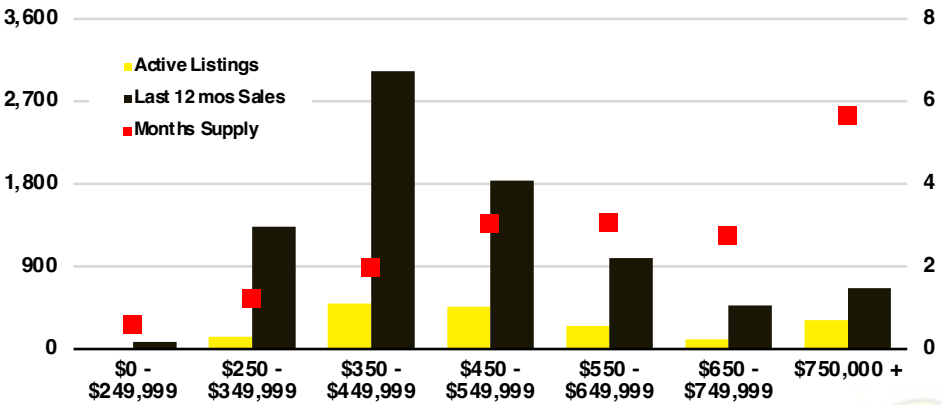

DAWSON COUNTY INVENTORY BY PRICE POINT

FORSYTH COUNTY QUICK N'DICATORS

FORSYTH COUNTY SALES VOLUME VS SUPPLY

FORSYTH COUNTY INVENTORY MONTHS OF SUPPLY

FORSYTH COUNTY 12 MONTH AVERAGE SALES PRICE

FORSYTH COUNTY SALES BY PRICE POINT

FORSYTH COUNTY INVENTORY BY PRICE POINT

FRANKLIN COUNTY QUICK N'DICATORS

FRANKLIN COUNTY SALES VOLUME VS SUPPLY

FRANKLIN COUNTY INVENTORY MONTHS OF SUPPLY

FRANKLIN COUNTY 12 MONTH AVERAGE SALES PRICE

FRANKLIN COUNTY SALES BY PRICE POINT

FRANKLIN COUNTY INVENTORY BY PRICE POINT

GWINNETT COUNTY QUICK N'DICATORS

GWINNETT COUNTY SALES VOLUME VS SUPPLY

GWINNETT COUNTY INVENTORY MONTHS OF SUPPLY

GWINNETT COUNTY 12 MONTH AVERAGE SALES PRICE

GWINNETT COUNTY SALES BY PRICE POINT