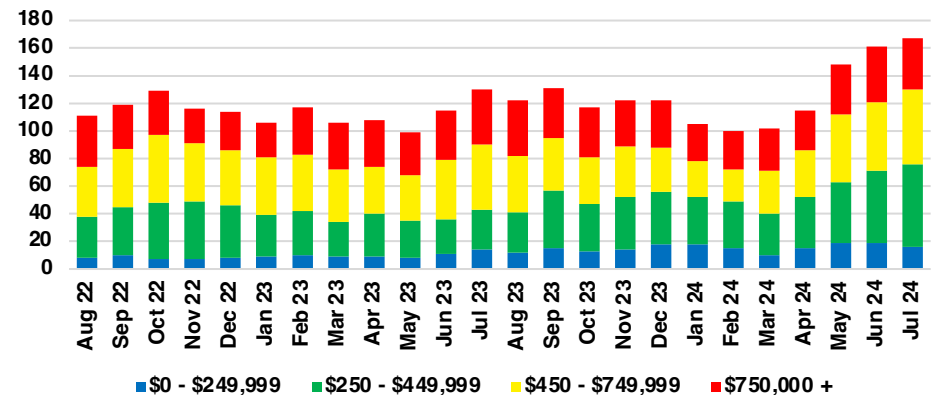

RABUN COUNTY INVENTORY BY PRICE POINT