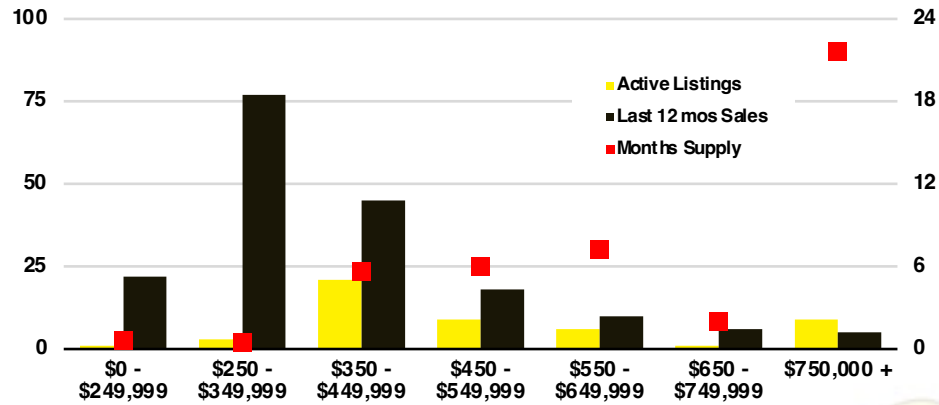

BANKS COUNTY QUICK N'DICATORS