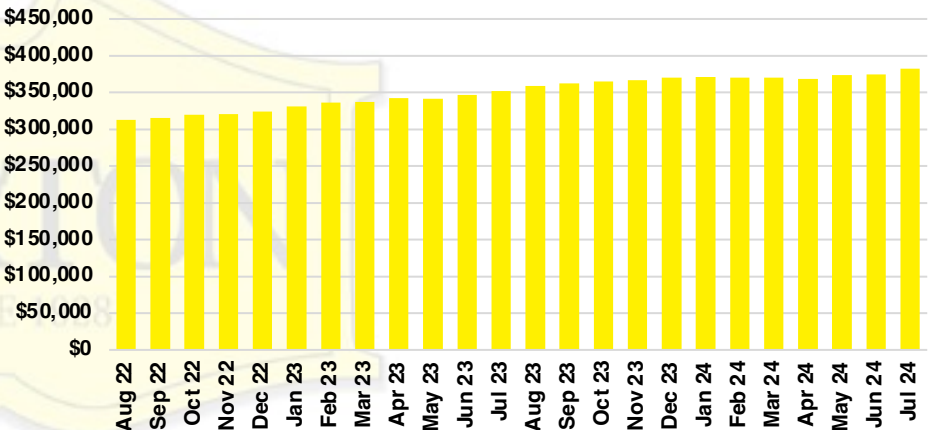

GWINNETT COUNTY INVENTORY BY PRICE POINT

HABERSHAM COUNTY QUICK N'DICATORS

HABERSHAM COUNTY SALES VOLUME VS SUPPLY

HABERSHAM COUNTY INVENTORY MONTHS OF SUPPLY

HABERSHAM COUNTY 12 MONTH AVERAGE SALES PRICE