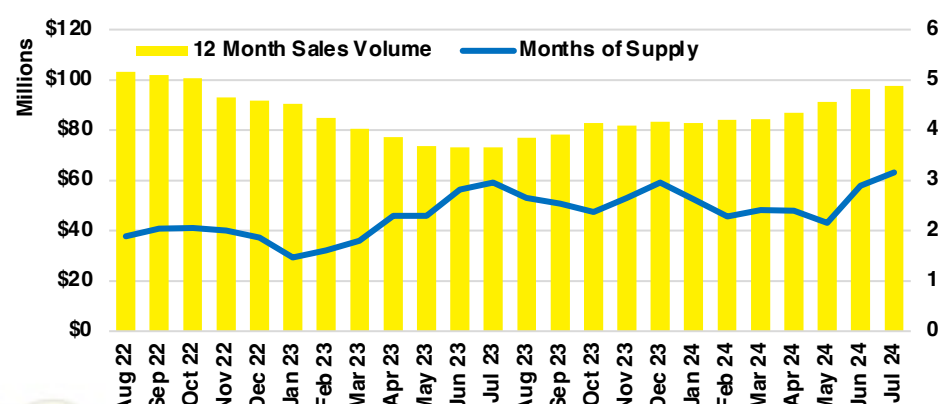

RABUN COUNTY SALES BY PRICE POINT

RABUN COUNTY INVENTORY BY PRICE POINT

STEPHENS COUNTY QUICK N' DICATORS

STEPHENS COUNTY SALES VOLUME VS SUPPLY

STEPHENS COUNTY INVENTORY MONTHS OF SUPPLY

STEPHENS COUNTY 12 MONTH AVERAGE SALES PRICE