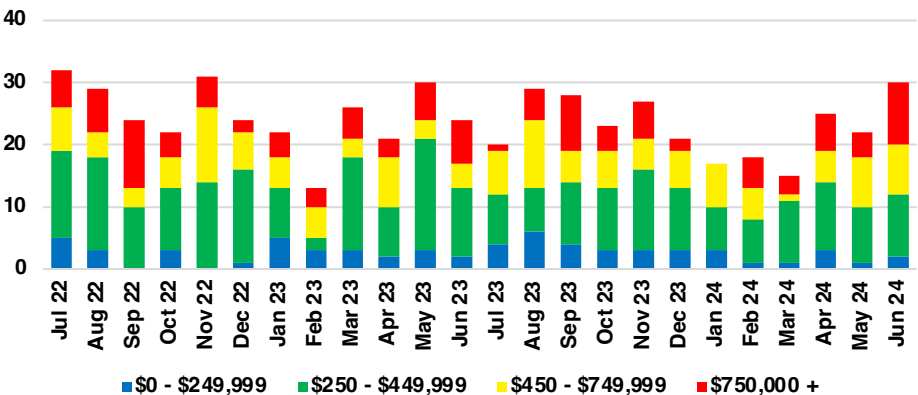

RABUN COUNTY SALES BY PRICE POINT