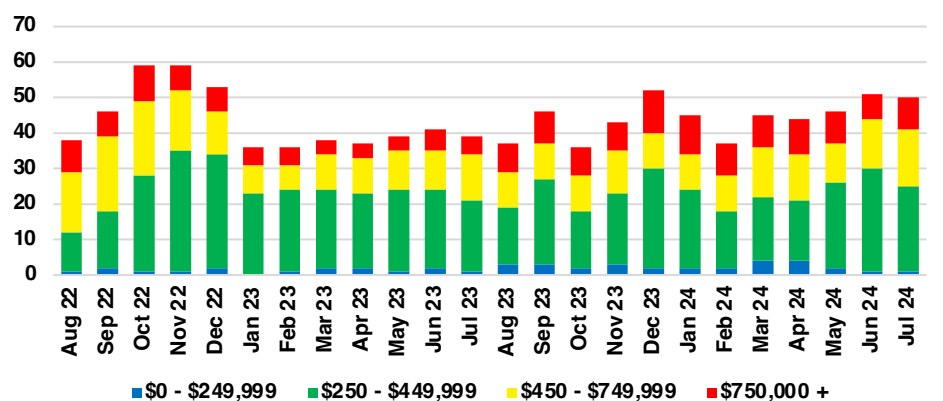

BANKS COUNTY INVENTORY BY PRICE POINT