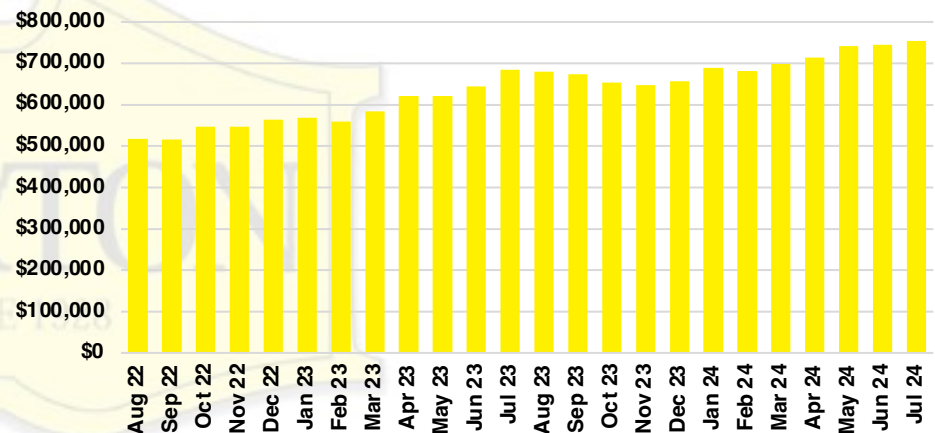

PICKENS COUNTY SALES BY PRICE POINT

PICKENS COUNTY INVENTORY BY PRICE POINT

RABUN COUNTY QUICK N'DICATORS

RABUN COUNTY SALES VOLUME VS SUPPLY

RABUN COUNTY INVENTORY MONTHS OF SUPPLY

RABUN COUNTY 12 MONTH AVERAGE SALES PRICE