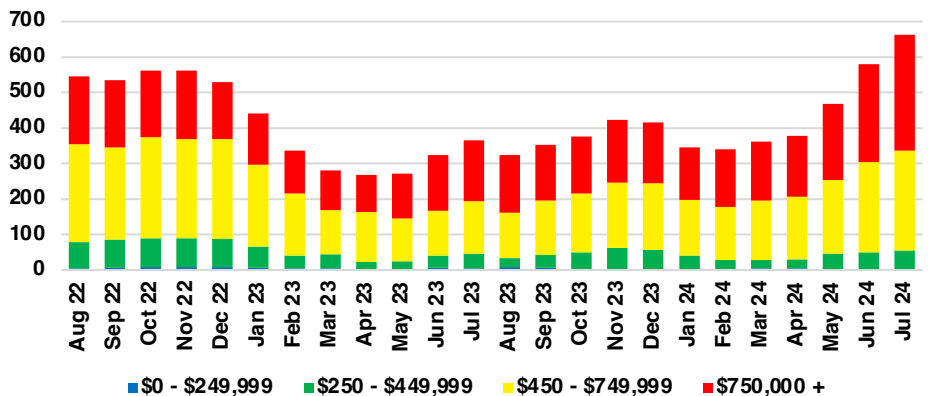

FORSYTH COUNTY INVENTORY BY PRICE POINT