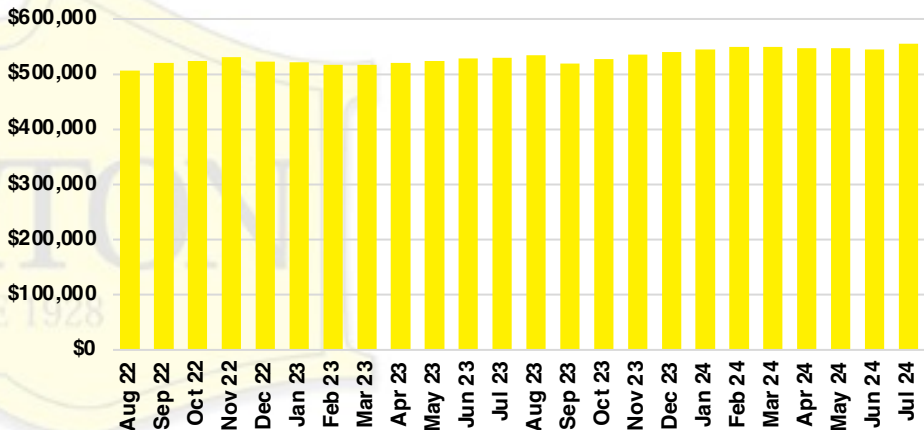

CHEROKEE COUNTY INVENTORY BY PRICE POINT

DAWSON COUNTY QUICK N'DICATORS

DAWSON COUNTY SALES VOLUME VS SUPPLY

DAWSON COUNTY INVENTORY MONTHS OF SUPPLY

DAWSON COUNTY 12 MONTH AVERAGE SALES PRICE

DAWSON COUNTY SALES BY PRICE POINT