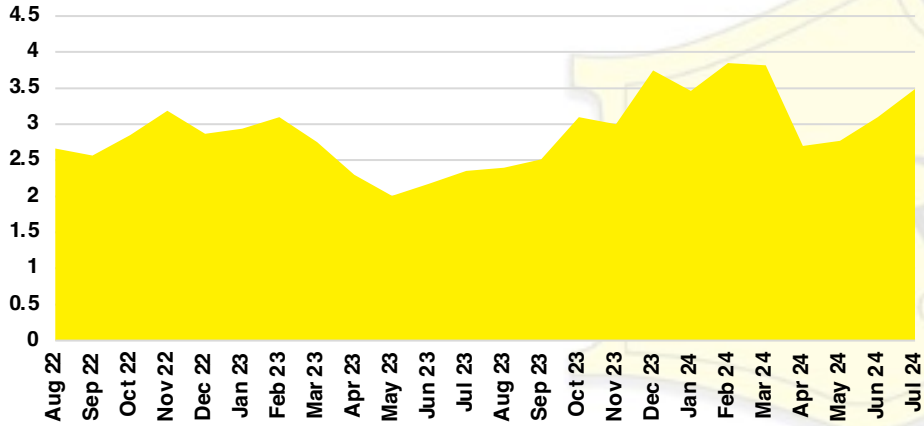

FORSYTH COUNTY INVENTORY BY PRICE POINT

FRANKLIN COUNTY QUICK N'DICATORS

FRANKLIN COUNTY SALES VOLUME VS SUPPLY

FRANKLIN COUNTY INVENTORY MONTHS OF SUPPLY

FRANKLIN COUNTY 12 MONTH AVERAGE SALES PRICE

FRANKLIN COUNTY SALES BY PRICE POINT