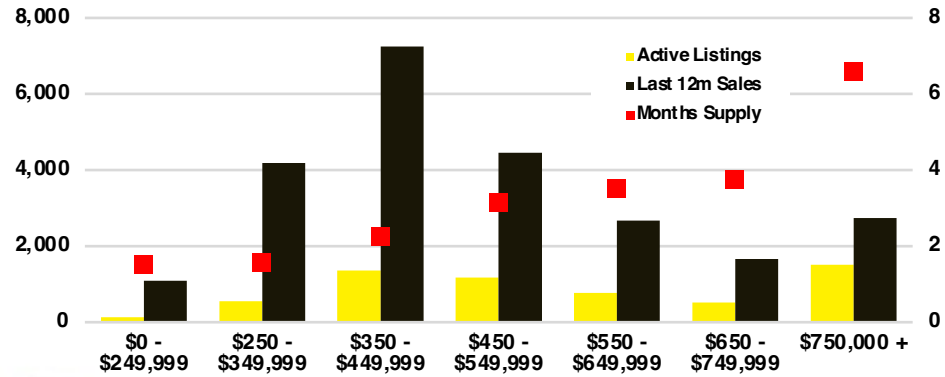

NORTH GEORGIA DEEP DIVE MARKET DATA

July 2024

July
2024

DEEP DIVE

NORTH GEORGIA QUICK N' DICATORS

NORTH GEORGIA INVENTORY MONTHS OF SUPPLY

NORTH GEORGIA SALES VOLUME VS SUPPLY

NORTH GEORGIA SALES BY PRICE POINT

WALTON COUNTY SALES BY PRICE POINT

WALTON COUNTY INVENTORY BY PRICE POINT

WHITE COUNTY QUICK N' DICATORS

WHITE COUNTY SALES VOLUME VS SUPPLY

WHITE COUNTY INVENTORY MONTHS OF SUPPLY

WHITE COUNTY 12 MONTH AVERAGE SALES PRICE