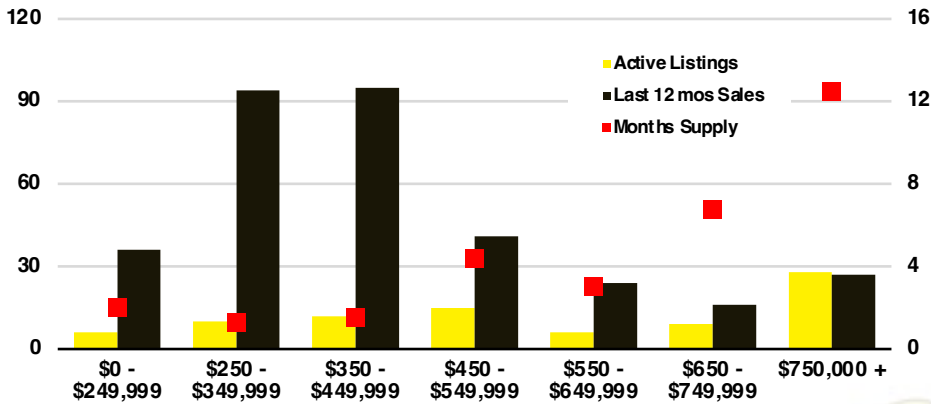

HALL COUNTY SALES BY PRICE POINT

HALL COUNTY INVENTORY BY PRICE POINT

JACKSON COUNTY QUICK N'DICATORS

JACKSON COUNTY SALES VOLUME VS SUPPLY

JACKSON COUNTY INVENTORY MONTHS OF SUPPLY

JACKSON COUNTY 12 MONTH AVERAGE SALES PRICE

JACKSON COUNTY SALES BY PRICE POINT

JACKSON COUNTY INVENTORY BY PRICE POINT

LUMPKIN COUNTY QUICK N'DICATORS

LUMPKIN COUNTY SALES VOLUME VS SUPPLY

LUMPKIN COUNTY INVENTORY MONTHS OF SUPPLY

LUMPKIN COUNTY 12 MONTH AVERAGE SALES PRICE