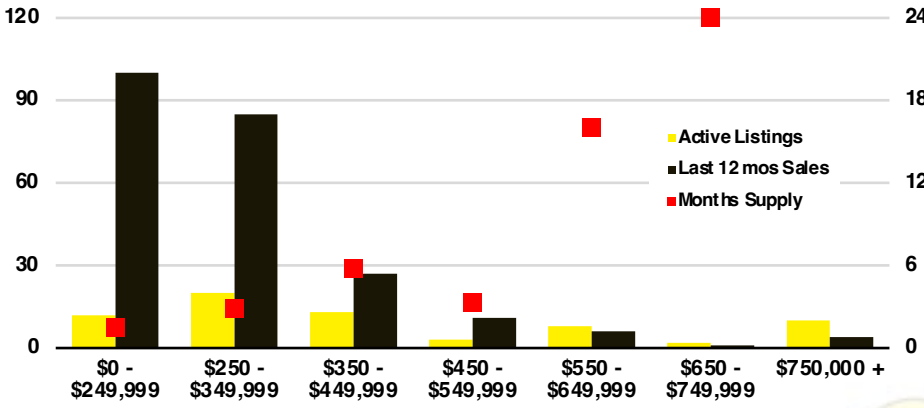

CHEROKEE COUNTY INVENTORY BY PRICE POINT

DAWSON COUNTY QUICK N'DICATORS

DAWSON COUNTY SALES VOLUME VS SUPPLY

DAWSON COUNTY INVENTORY MONTHS OF SUPPLY

DAWSON COUNTY 12 MONTH AVERAGE SALES PRICE

DAWSON COUNTY SALES BY PRICE POINT

DAWSON COUNTY INVENTORY BY PRICE POINT

FORSYTH COUNTY QUICK N'DICATORS

FORSYTH COUNTY SALES VOLUME VS SUPPLY

FORSYTH COUNTY INVENTORY MONTHS OF SUPPLY

FORSYTH COUNTY 12 MONTH AVERAGE SALES PRICE

FORSYTH COUNTY SALES BY PRICE POINT

FORSYTH COUNTY INVENTORY BY PRICE POINT

FRANKLIN COUNTY QUICK N'DICATORS

FRANKLIN COUNTY SALES VOLUME VS SUPPLY

FRANKLIN COUNTY INVENTORY MONTHS OF SUPPLY

FRANKLIN COUNTY 12 MONTH AVERAGE SALES PRICE

FRANKLIN COUNTY SALES BY PRICE POINT