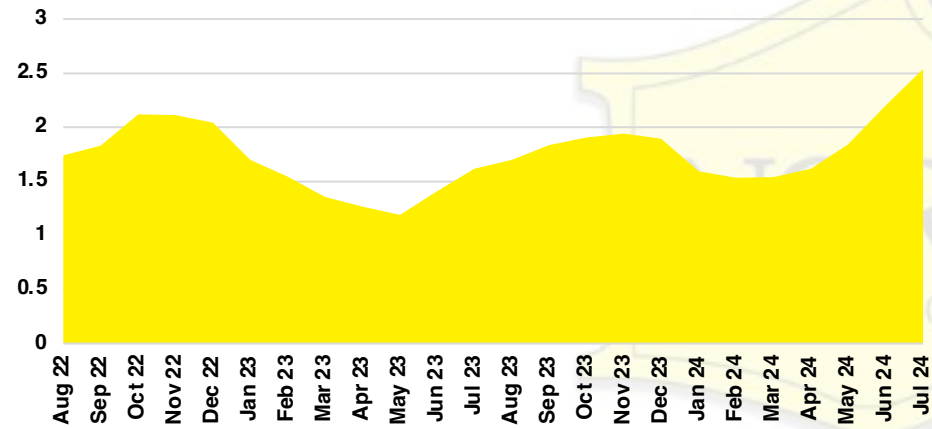

FRANKLIN COUNTY INVENTORY BY PRICE POINT

GWINNETT COUNTY QUICK N'DICATORS

GWINNETT COUNTY SALES VOLUME VS SUPPLY

GWINNETT COUNTY INVENTORY MONTHS OF SUPPLY

GWINNETT COUNTY 12 MONTH AVERAGE SALES PRICE

GWINNETT COUNTY SALES BY PRICE POINT