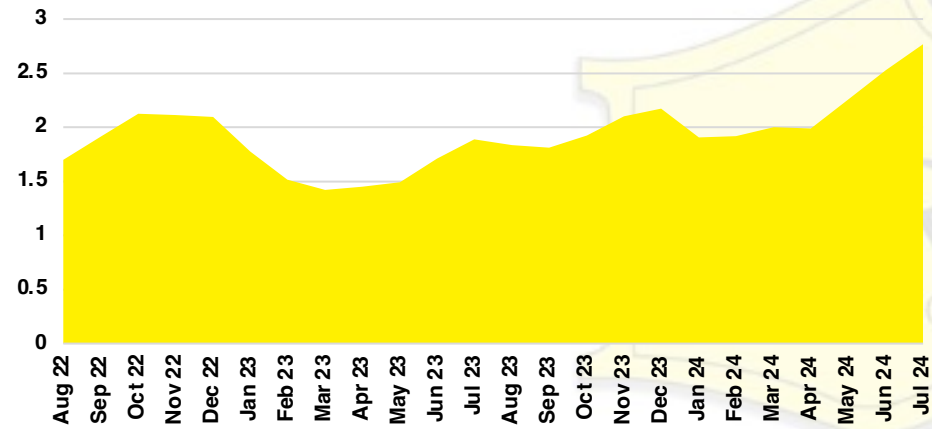

BARROW COUNTY INVENTORY BY PRICE POINT

CHEROKEE COUNTY QUICK N'DICATORS

CHEROKEE COUNTY SALES VOLUME VS SUPPLY

CHEROKEE COUNTY INVENTORY MONTHS OF SUPPLY

CHEROKEE COUNTY 12 MONTH AVERAGE SALES PRICE

CHEROKEE COUNTY SALES BY PRICE POINT