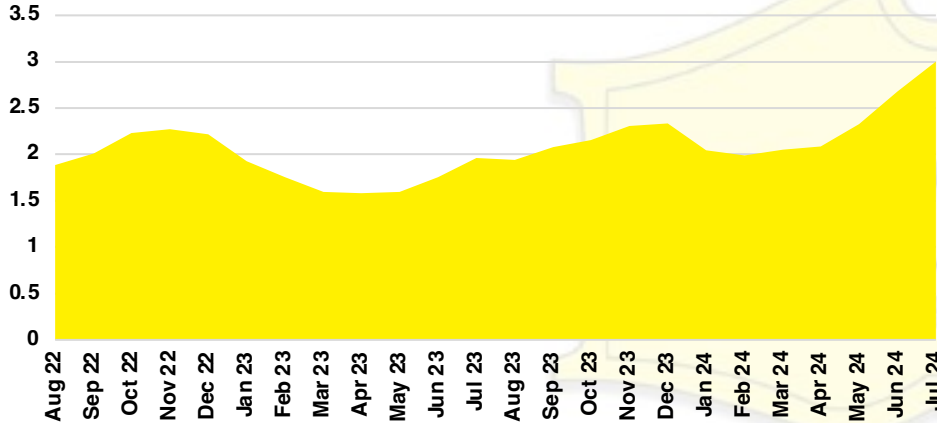

NORTH GEORGIA DEEP DIVE MARKET DATA

July 2024

July
2024

DEEP DIVE

NORTH GEORGIA QUICK N' DICATORS

NORTH GEORGIA INVENTORY MONTHS OF SUPPLY

NORTH GEORGIA SALES VOLUME VS SUPPLY

NORTH GEORGIA SALES BY PRICE POINT