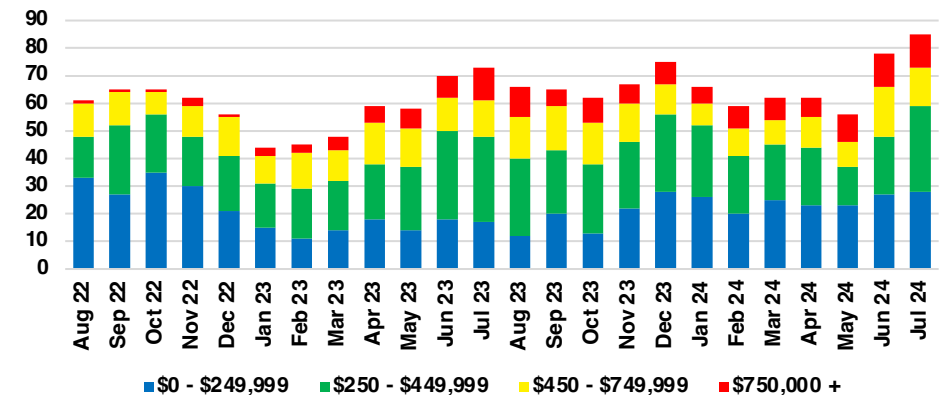

STEPHENS COUNTY INVENTORY BY PRICE POINT