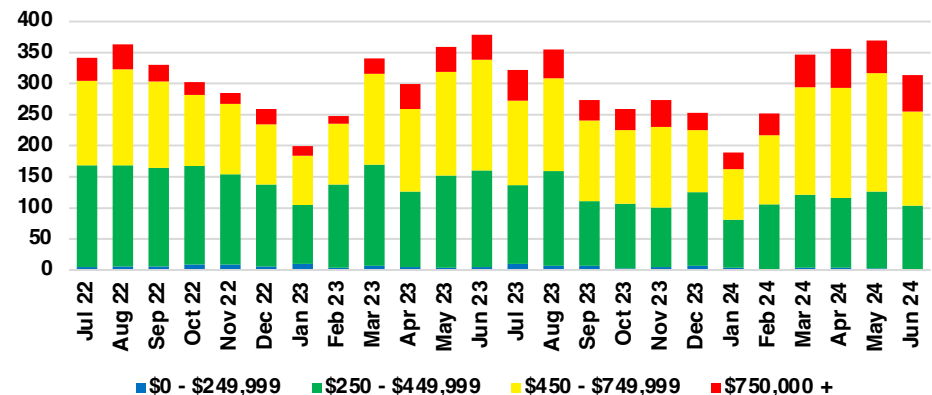

BARROW COUNTY INVENTORY BY PRICE POINT

CHEROKEE COUNTY QUICK N'DICATORS

CHEROKEE COUNTY SALES VOLUME VS SUPPLY

CHEROKEE COUNTY INVENTORY MONTHS OF SUPPLY

CHEROKEE COUNTY 12 MONTH AVERAGE SALES PRICE

CHEROKEE COUNTY SALES BY PRICE POINT