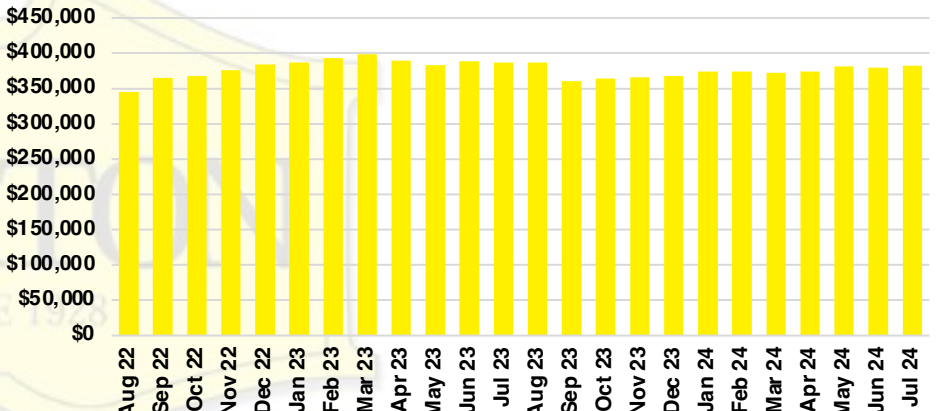

NORTH GEORGIA INVENTORY BY PRICE POINT

BANKS COUNTY QUICK N'DICATORS

BANKS COUNTY SALES VOLUME VS SUPPLY

BANKS COUNTY INVENTORY MONTHS OF SUPPLY

BANKS COUNTY 12 MONTH AVERAGE SALES PRICE

BANKS COUNTY SALES BY PRICE POINT

BANKS COUNTY INVENTORY BY PRICE POINT

BARROW COUNTY QUICK N'DICATORS

BARROW COUNTY SALES VOLUME VS SUPPLY

BARROW COUNTY INVENTORY MONTHS OF SUPPLY

BARROW COUNTY 12 MONTH AVERAGE SALES PRICE

BARROW COUNTY SALES BY PRICE POINT