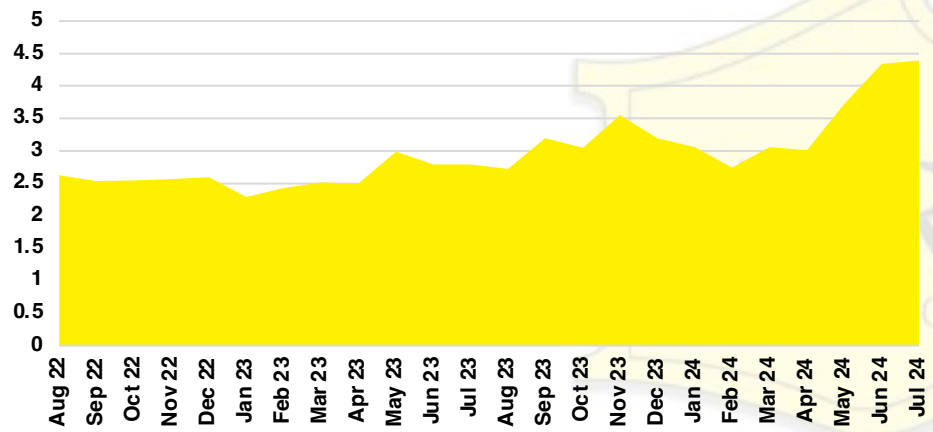

WALTON COUNTY SALES BY PRICE POINT

WALTON COUNTY INVENTORY BY PRICE POINT

WHITE COUNTY QUICK N' DICATORS

WHITE COUNTY SALES VOLUME VS SUPPLY

WHITE COUNTY INVENTORY MONTHS OF SUPPLY

WHITE COUNTY 12 MONTH AVERAGE SALES PRICE