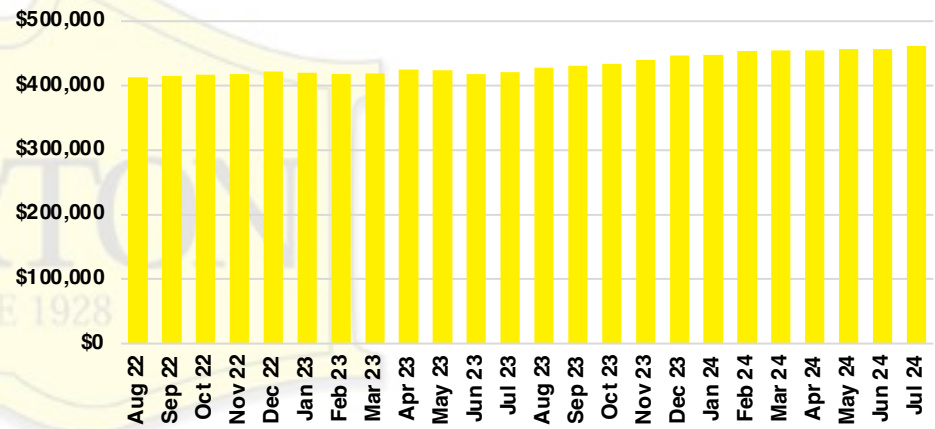

LUMPKIN COUNTY SALES BY PRICE POINT

LUMPKIN COUNTY INVENTORY BY PRICE POINT

PICKENS COUNTY QUICK N'DICATORS

PICKENS COUNTY SALES VOLUME VS SUPPLY

PICKENS COUNTY INVENTORY MONTHS OF SUPPLY

PICKENS COUNTY 12 MONTH AVERAGE SALES PRICE