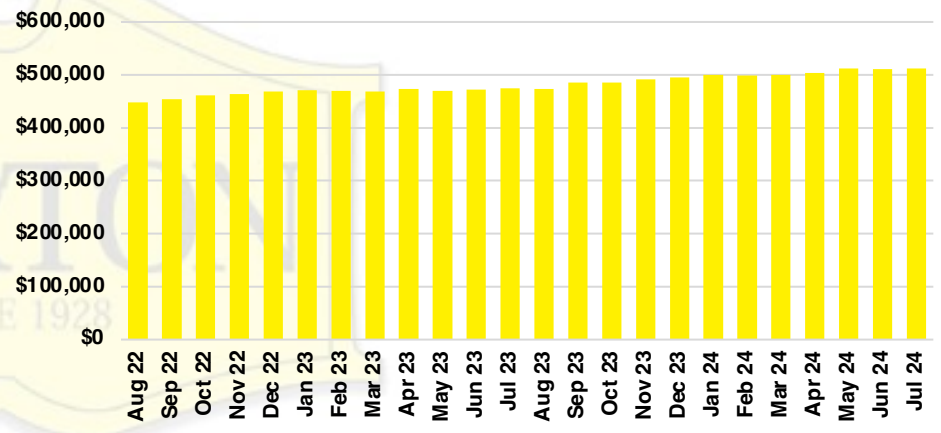

HABERSHAM COUNTY SALES BY PRICE POINT

HABERSHAM COUNTY INVENTORY BY PRICE POINT

HALL COUNTY QUICK N'DICATORS

HALL COUNTY SALES VOLUME VS SUPPLY

HALL COUNTY INVENTORY MONTHS OF SUPPLY

HALL COUNTY 12 MONTH AVERAGE SALES PRICE