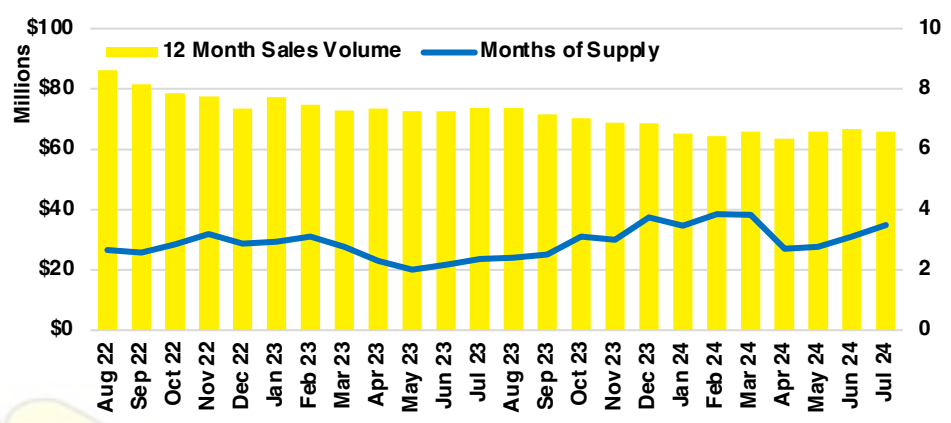

FRANKLIN COUNTY SALES VOLUME VS SUPPLY