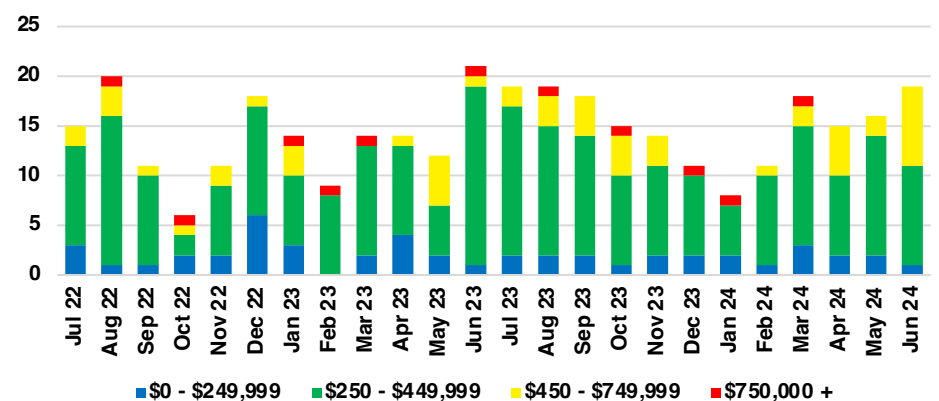

NORTH GEORGIA INVENTORY BY PRICE POINT

BANKS COUNTY QUICK N'DICATORS

BANKS COUNTY SALES VOLUME VS SUPPLY

BANKS COUNTY INVENTORY MONTHS OF SUPPLY

BANKS COUNTY 12 MONTH AVERAGE SALES PRICE

BANKS COUNTY SALES BY PRICE POINT

BANKS COUNTY INVENTORY BY PRICE POINT

BARROW COUNTY QUICK N'DICATORS

BARROW COUNTY SALES VOLUME VS SUPPLY

BARROW COUNTY INVENTORY MONTHS OF SUPPLY

BARROW COUNTY 12 MONTH AVERAGE SALES PRICE

BARROW COUNTY SALES BY PRICE POINT