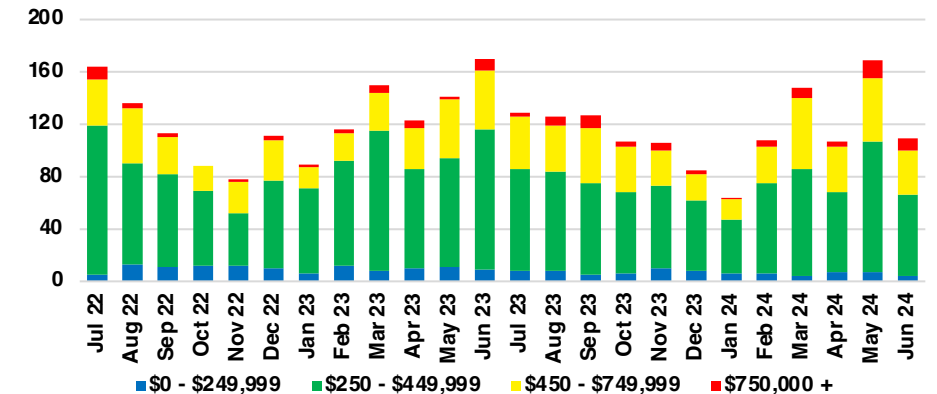

JACKSON COUNTY SALES BY PRICE POINT