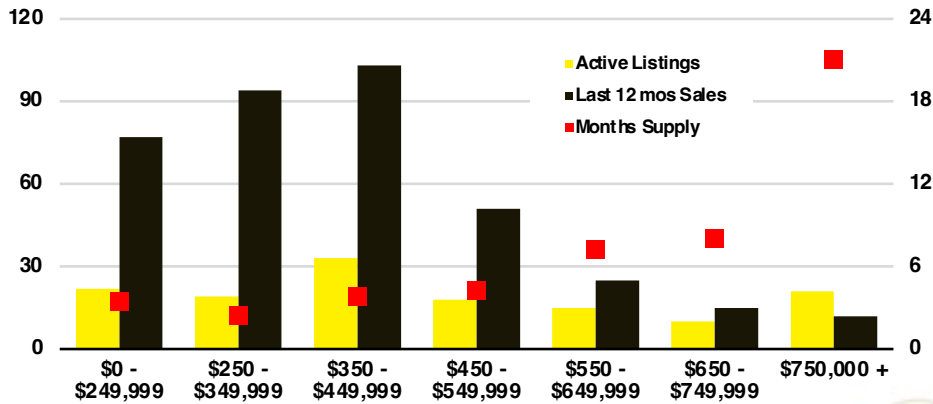

RABUN COUNTY SALES BY PRICE POINT

RABUN COUNTY INVENTORY BY PRICE POINT

STEPHENS COUNTY QUICK N' DICATORS

STEPHENS COUNTY SALES VOLUME VS SUPPLY

STEPHENS COUNTY INVENTORY MONTHS OF SUPPLY

STEPHENS COUNTY 12 MONTH AVERAGE SALES PRICE

STEPHENS COUNTY SALES BY PRICE POINT

STEPHENS COUNTY INVENTORY BY PRICE POINT

WALTON COUNTY QUICK N'DICATORS

WALTON COUNTY SALES VOLUME VS SUPPLY

WALTON COUNTY INVENTORY MONTHS OF SUPPLY

WALTON COUNTY 12 MONTH AVERAGE SALES PRICE

WALTON COUNTY SALES BY PRICE POINT

WALTON COUNTY INVENTORY BY PRICE POINT

WHITE COUNTY QUICK N' DICATORS

WHITE COUNTY SALES VOLUME VS SUPPLY

WHITE COUNTY INVENTORY MONTHS OF SUPPLY

WHITE COUNTY 12 MONTH AVERAGE SALES PRICE