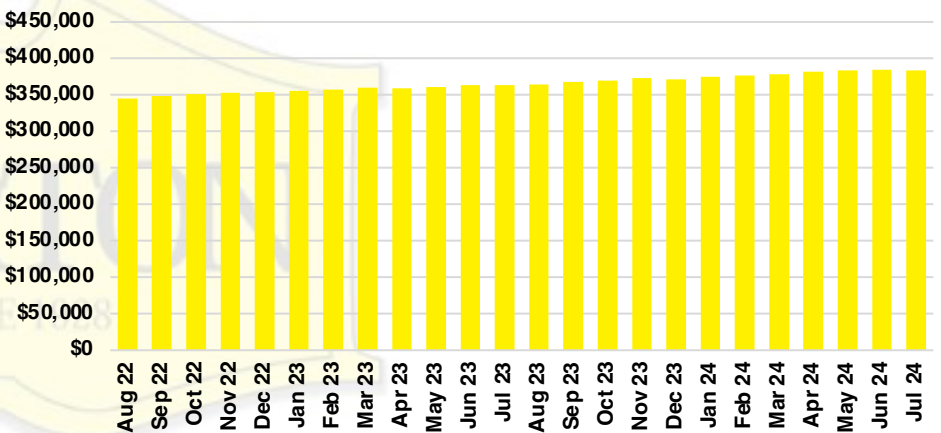

BANKS COUNTY INVENTORY BY PRICE POINT

BARROW COUNTY QUICK N'DICATORS

BARROW COUNTY SALES VOLUME VS SUPPLY

BARROW COUNTY INVENTORY MONTHS OF SUPPLY

BARROW COUNTY 12 MONTH AVERAGE SALES PRICE

BARROW COUNTY SALES BY PRICE POINT

BARROW COUNTY INVENTORY BY PRICE POINT

CHEROKEE COUNTY QUICK N'DICATORS

CHEROKEE COUNTY SALES VOLUME VS SUPPLY

CHEROKEE COUNTY INVENTORY MONTHS OF SUPPLY

CHEROKEE COUNTY 12 MONTH AVERAGE SALES PRICE

CHEROKEE COUNTY SALES BY PRICE POINT