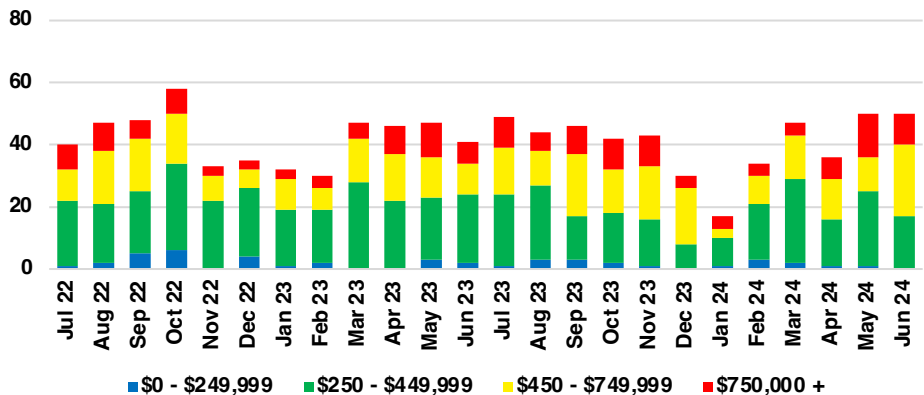

BARROW COUNTY INVENTORY BY PRICE POINT

CHEROKEE COUNTY QUICK N'DICATORS

CHEROKEE COUNTY SALES VOLUME VS SUPPLY

CHEROKEE COUNTY INVENTORY MONTHS OF SUPPLY

CHEROKEE COUNTY 12 MONTH AVERAGE SALES PRICE

CHEROKEE COUNTY SALES BY PRICE POINT

CHEROKEE COUNTY INVENTORY BY PRICE POINT

DAWSON COUNTY QUICK N'DICATORS

DAWSON COUNTY SALES VOLUME VS SUPPLY

DAWSON COUNTY INVENTORY MONTHS OF SUPPLY

DAWSON COUNTY 12 MONTH AVERAGE SALES PRICE

DAWSON COUNTY SALES BY PRICE POINT

DAWSON COUNTY INVENTORY BY PRICE POINT

FORSYTH COUNTY QUICK N'DICATORS

FORSYTH COUNTY SALES VOLUME VS SUPPLY

FORSYTH COUNTY INVENTORY MONTHS OF SUPPLY

FORSYTH COUNTY 12 MONTH AVERAGE SALES PRICE

FORSYTH COUNTY SALES BY PRICE POINT