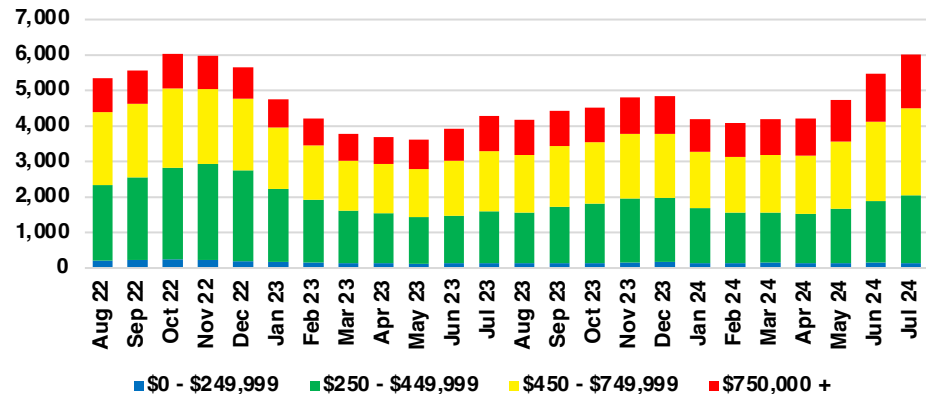

NORTH GEORGIA INVENTORY BY PRICE POINT