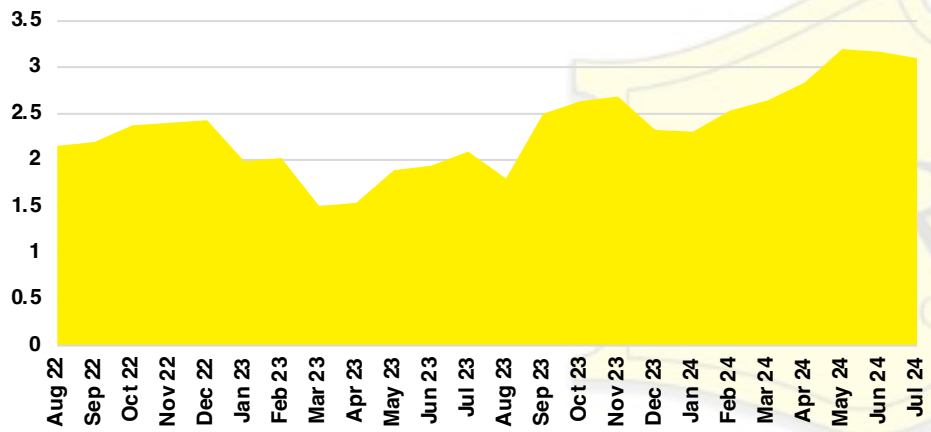

JACKSON COUNTY SALES BY PRICE POINT

JACKSON COUNTY INVENTORY BY PRICE POINT

LUMPKIN COUNTY QUICK N'DICATORS

LUMPKIN COUNTY SALES VOLUME VS SUPPLY

LUMPKIN COUNTY INVENTORY MONTHS OF SUPPLY

LUMPKIN COUNTY 12 MONTH AVERAGE SALES PRICE