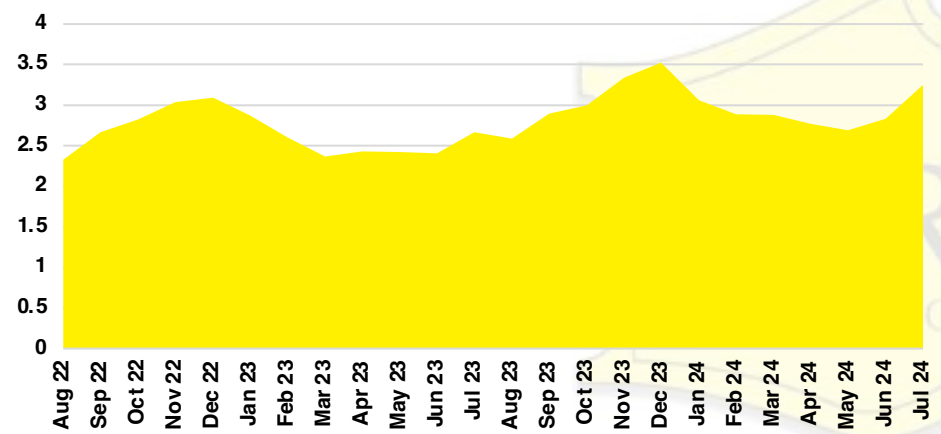

STEPHENS COUNTY SALES BY PRICE POINT

STEPHENS COUNTY INVENTORY BY PRICE POINT

WALTON COUNTY QUICK N'DICATORS

WALTON COUNTY SALES VOLUME VS SUPPLY

WALTON COUNTY INVENTORY MONTHS OF SUPPLY

WALTON COUNTY 12 MONTH AVERAGE SALES PRICE