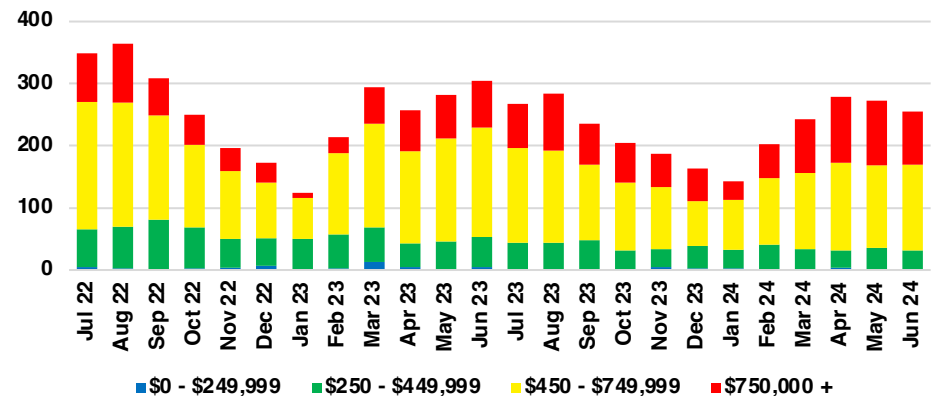

DAWSON COUNTY INVENTORY BY PRICE POINT

FORSYTH COUNTY QUICK N'DICATORS

FORSYTH COUNTY SALES VOLUME VS SUPPLY

FORSYTH COUNTY INVENTORY MONTHS OF SUPPLY

FORSYTH COUNTY 12 MONTH AVERAGE SALES PRICE

FORSYTH COUNTY SALES BY PRICE POINT