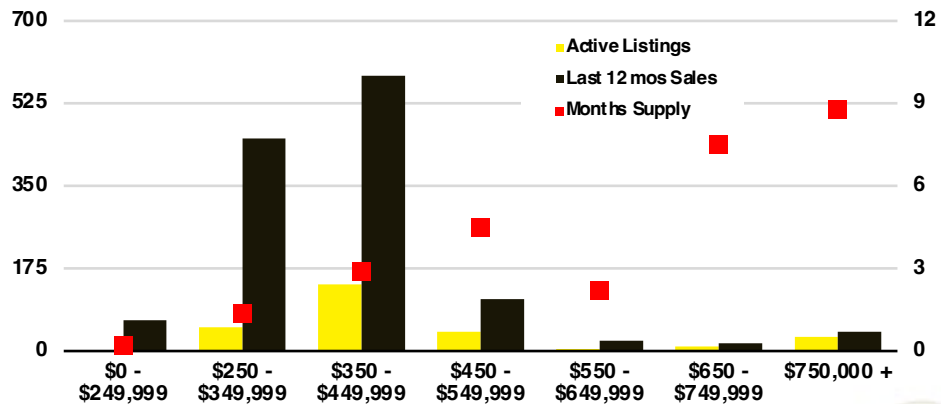

NORTH GEORGIA INVENTORY BY PRICE POINT

BANKS COUNTY QUICK N'DICATORS

BANKS COUNTY SALES VOLUME VS SUPPLY

BANKS COUNTY INVENTORY MONTHS OF SUPPLY

BANKS COUNTY 12 MONTH AVERAGE SALES PRICE

BANKS COUNTY SALES BY PRICE POINT

BANKS COUNTY INVENTORY BY PRICE POINT

BARROW COUNTY QUICK N'DICATORS

BARROW COUNTY SALES VOLUME VS SUPPLY

BARROW COUNTY INVENTORY MONTHS OF SUPPLY

BARROW COUNTY 12 MONTH AVERAGE SALES PRICE

BARROW COUNTY SALES BY PRICE POINT

WALTON COUNTY SALES BY PRICE POINT

WALTON COUNTY INVENTORY BY PRICE POINT

WHITE COUNTY QUICK N' DICATORS

WHITE COUNTY SALES VOLUME VS SUPPLY

WHITE COUNTY INVENTORY MONTHS OF SUPPLY

WHITE COUNTY 12 MONTH AVERAGE SALES PRICE