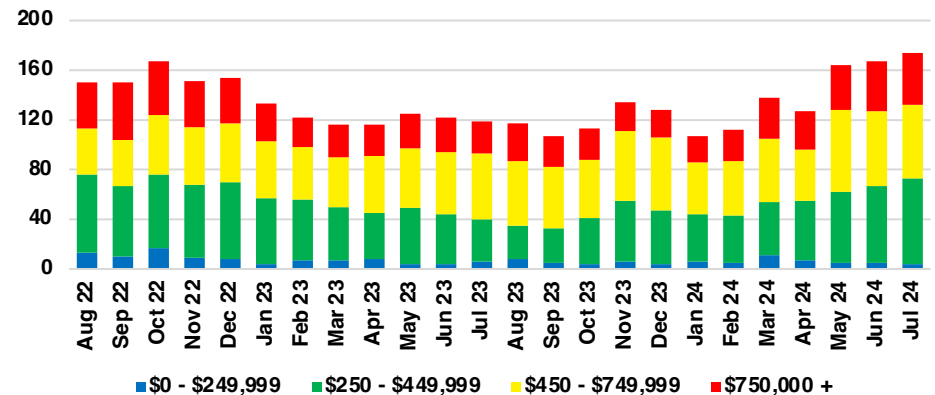

PICKENS COUNTY INVENTORY BY PRICE POINT