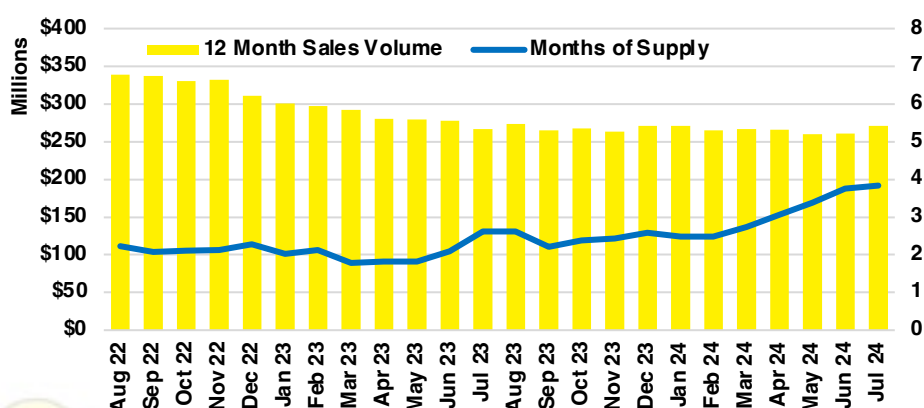

DAWSON COUNTY SALES VOLUME VS SUPPLY