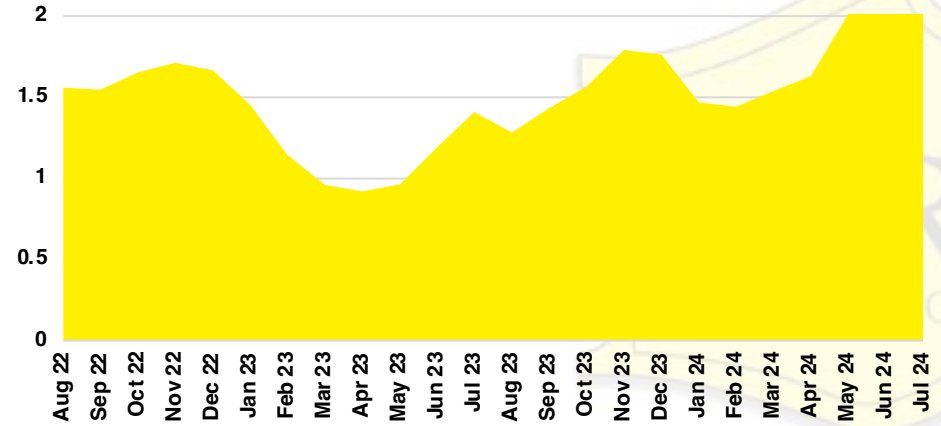

DAWSON COUNTY INVENTORY BY PRICE POINT

FORSYTH COUNTY QUICK N'DICATORS

FORSYTH COUNTY SALES VOLUME VS SUPPLY

FORSYTH COUNTY INVENTORY MONTHS OF SUPPLY

FORSYTH COUNTY 12 MONTH AVERAGE SALES PRICE

FORSYTH COUNTY SALES BY PRICE POINT