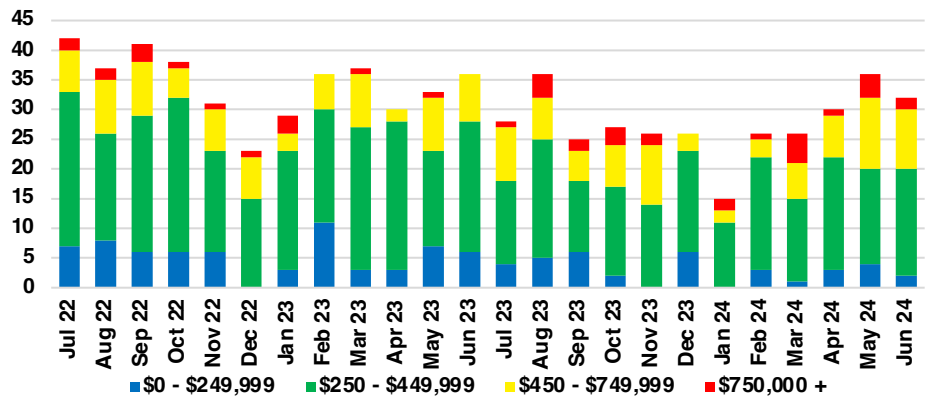

LUMPKIN COUNTY SALES BY PRICE POINT