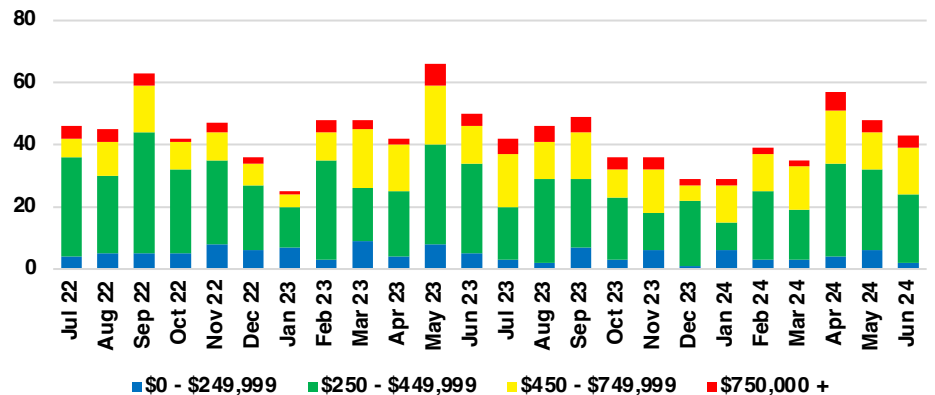

PICKENS COUNTY SALES BY PRICE POINT