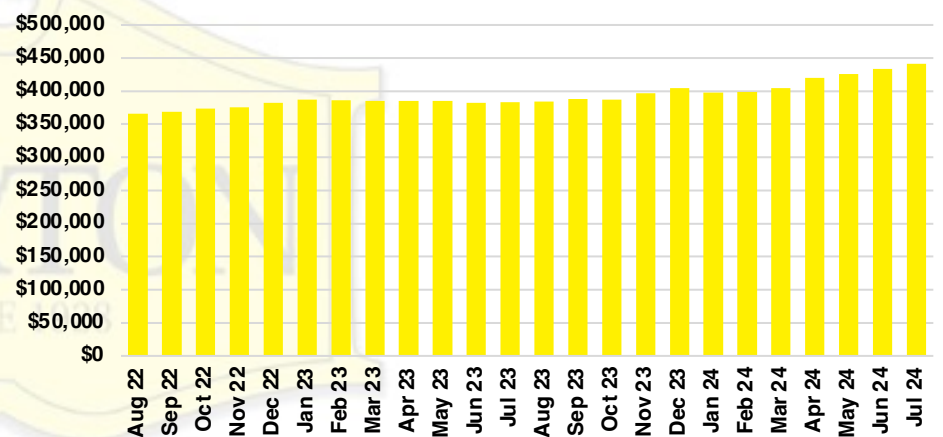

JACKSON COUNTY SALES BY PRICE POINT

JACKSON COUNTY INVENTORY BY PRICE POINT

LUMPKIN COUNTY QUICK N'DICATORS

LUMPKIN COUNTY SALES VOLUME VS SUPPLY

LUMPKIN COUNTY INVENTORY MONTHS OF SUPPLY

LUMPKIN COUNTY 12 MONTH AVERAGE SALES PRICE