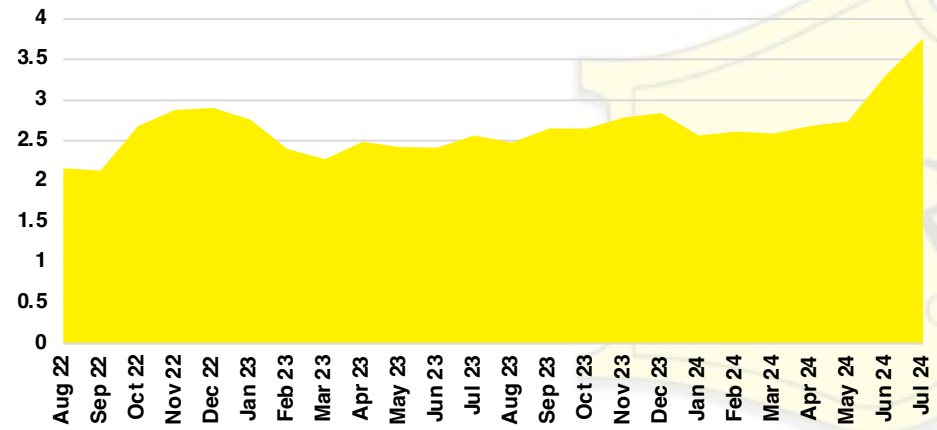

HALL COUNTY SALES BY PRICE POINT

HALL COUNTY INVENTORY BY PRICE POINT

JACKSON COUNTY QUICK N'DICATORS

JACKSON COUNTY SALES VOLUME VS SUPPLY

JACKSON COUNTY INVENTORY MONTHS OF SUPPLY

JACKSON COUNTY 12 MONTH AVERAGE SALES PRICE