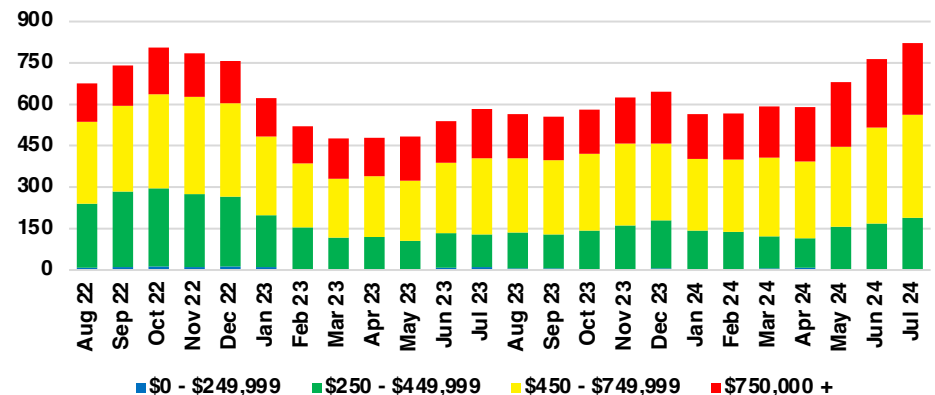

CHEROKEE COUNTY INVENTORY BY PRICE POINT