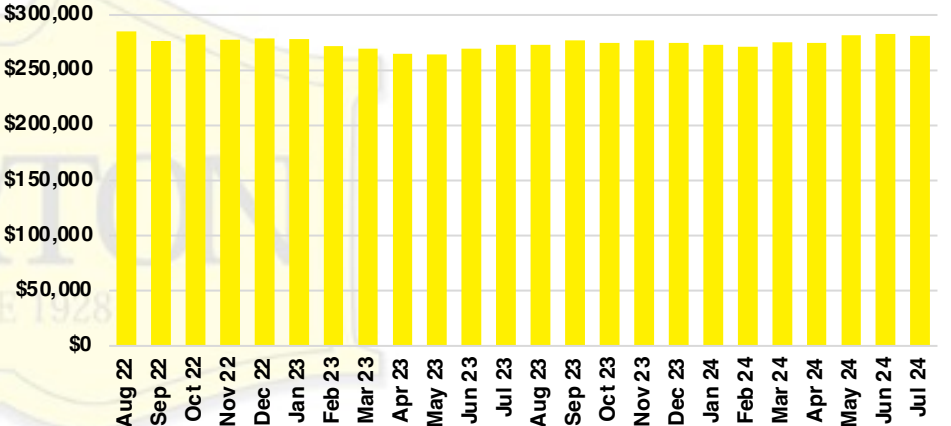

FORSYTH COUNTY INVENTORY BY PRICE POINT

FRANKLIN COUNTY QUICK N'DICATORS

FRANKLIN COUNTY SALES VOLUME VS SUPPLY

FRANKLIN COUNTY INVENTORY MONTHS OF SUPPLY

FRANKLIN COUNTY 12 MONTH AVERAGE SALES PRICE

FRANKLIN COUNTY SALES BY PRICE POINT