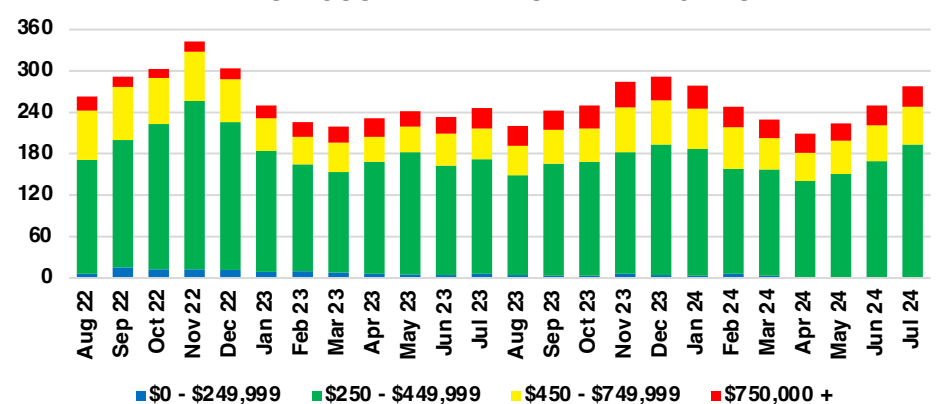

BANKS COUNTY INVENTORY BY PRICE POINT

BARROW COUNTY QUICK N'DICATORS

BARROW COUNTY SALES VOLUME VS SUPPLY

BARROW COUNTY INVENTORY MONTHS OF SUPPLY

BARROW COUNTY 12 MONTH AVERAGE SALES PRICE

BARROW COUNTY SALES BY PRICE POINT

BARROW COUNTY INVENTORY BY PRICE POINT

CHEROKEE COUNTY QUICK N'DICATORS

CHEROKEE COUNTY SALES VOLUME VS SUPPLY

CHEROKEE COUNTY INVENTORY MONTHS OF SUPPLY

CHEROKEE COUNTY 12 MONTH AVERAGE SALES PRICE

CHEROKEE COUNTY SALES BY PRICE POINT