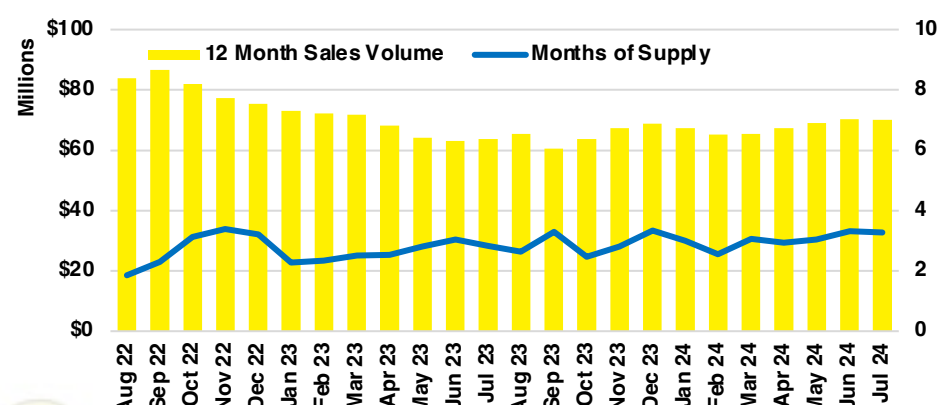

BANKS COUNTY SALES VOLUME VS SUPPLY