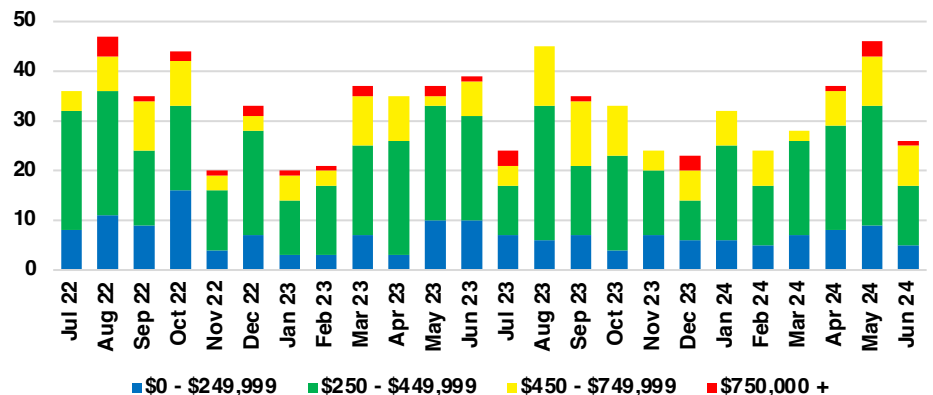

WALTON COUNTY SALES BY PRICE POINT

WALTON COUNTY INVENTORY BY PRICE POINT

WHITE COUNTY QUICK N' DICATORS

WHITE COUNTY SALES VOLUME VS SUPPLY

WHITE COUNTY INVENTORY MONTHS OF SUPPLY

WHITE COUNTY 12 MONTH AVERAGE SALES PRICE

WHITE COUNTY SALES BY PRICE POINT

WHITE COUNTY INVENTORY BY PRICE POINT