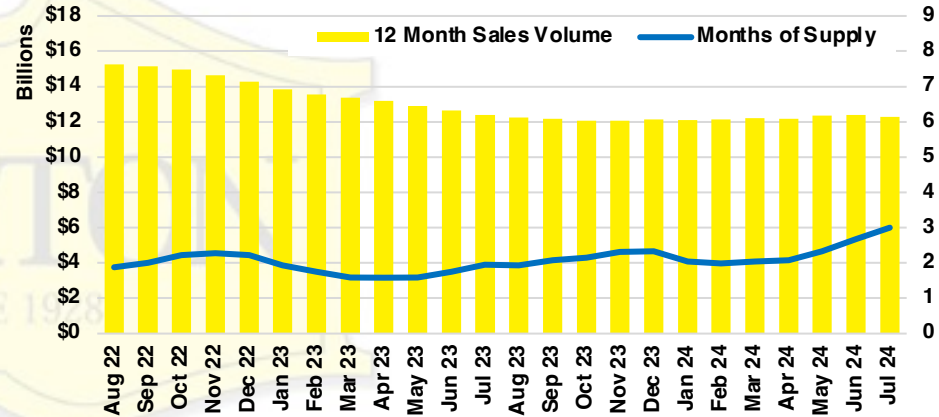

NORTH GEORGIA DEEP DIVE MARKET DATA

July 2024

July
2024

DEEP DIVE

NORTH GEORGIA QUICK N' DICATORS

NORTH GEORGIA INVENTORY MONTHS OF SUPPLY

NORTH GEORGIA SALES VOLUME VS SUPPLY

NORTH GEORGIA SALES BY PRICE POINT