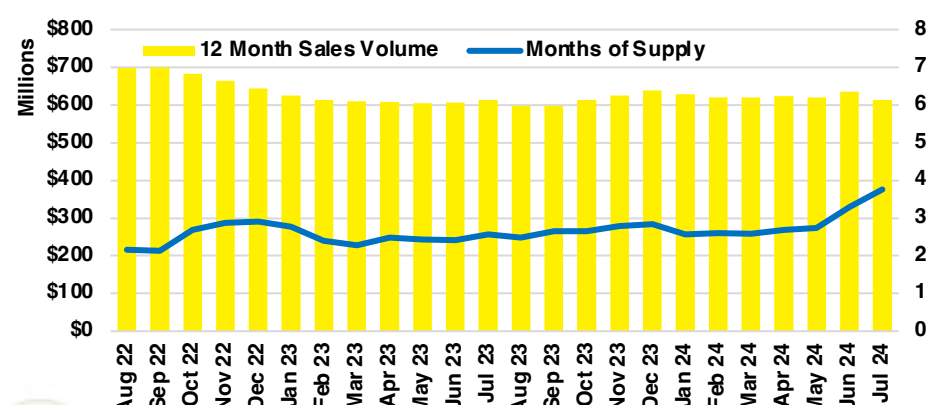

HALL COUNTY SALES BY PRICE POINT

HALL COUNTY INVENTORY BY PRICE POINT

JACKSON COUNTY QUICK N'DICATORS

JACKSON COUNTY SALES VOLUME VS SUPPLY

JACKSON COUNTY INVENTORY MONTHS OF SUPPLY

JACKSON COUNTY 12 MONTH AVERAGE SALES PRICE