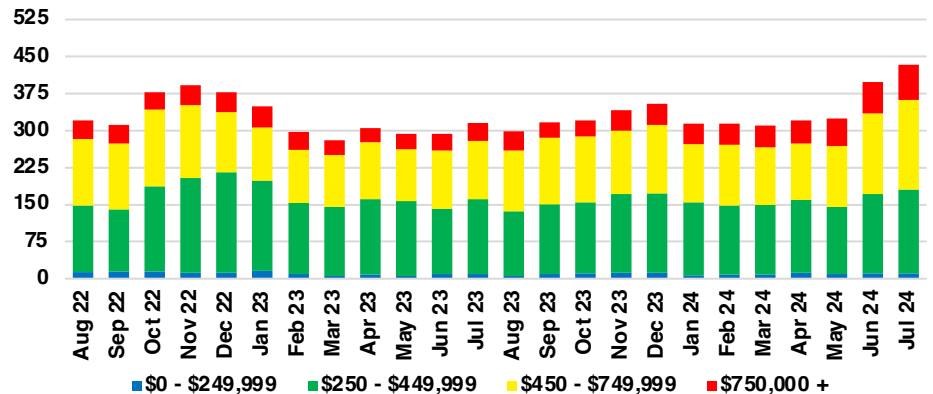

JACKSON COUNTY INVENTORY BY PRICE POINT