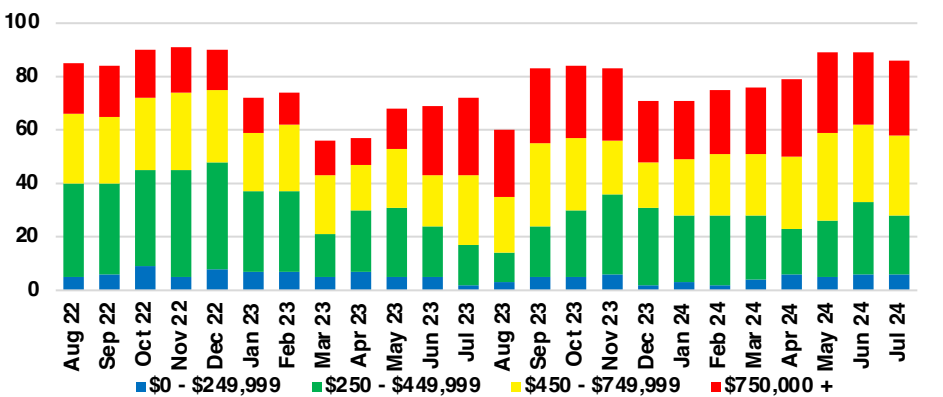

LUMPKIN COUNTY INVENTORY BY PRICE POINT