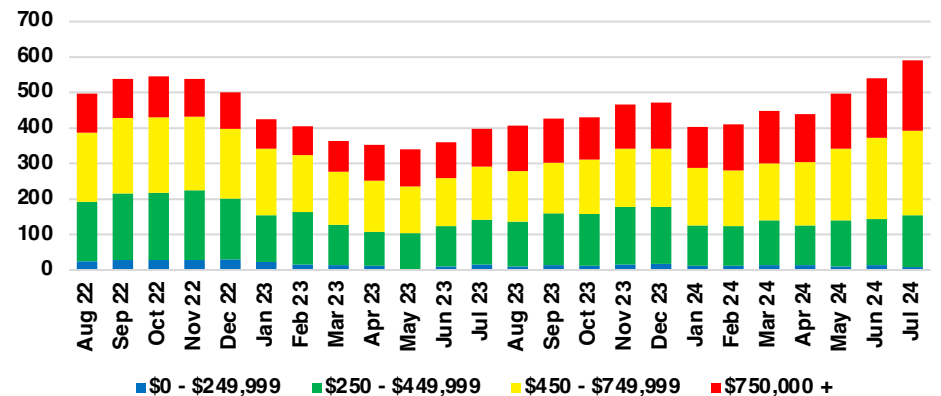

HALL COUNTY INVENTORY BY PRICE POINT