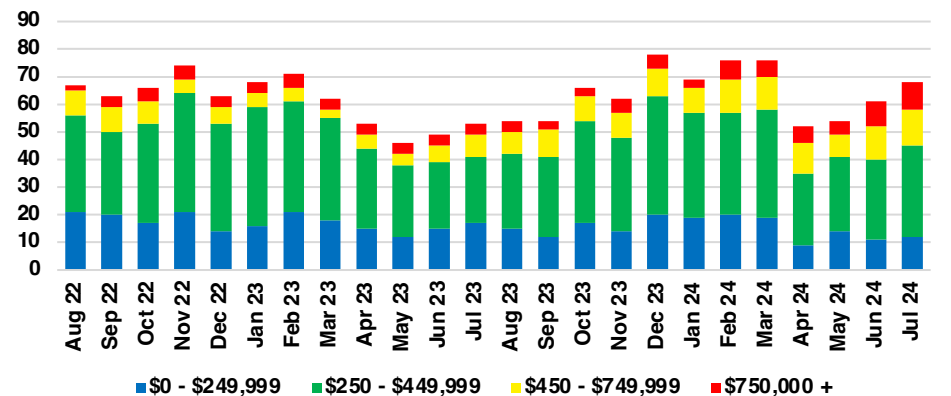

FRANKLIN COUNTY INVENTORY BY PRICE POINT