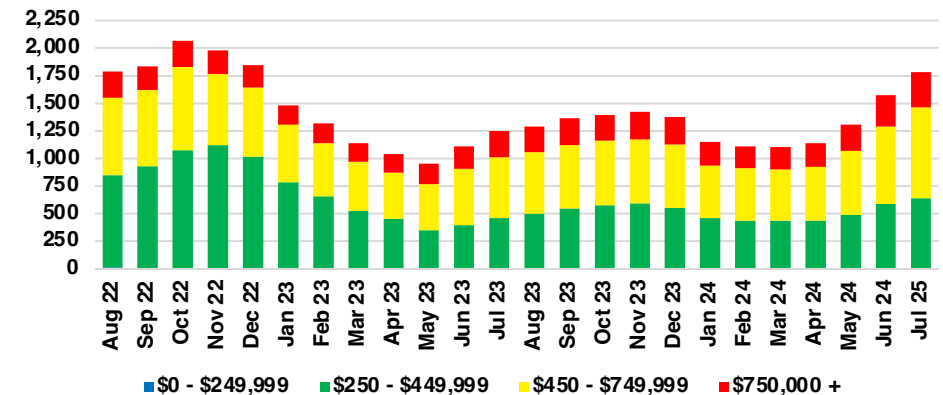

GWINNETT COUNTY INVENTORY BY PRICE POINT