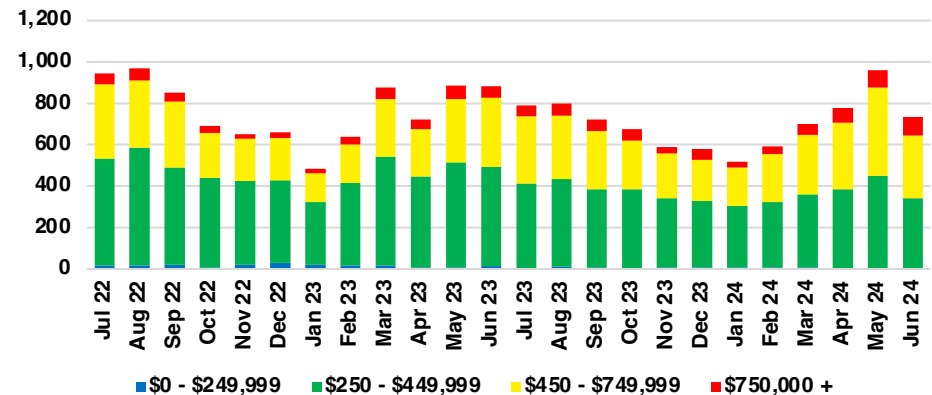

FRANKLIN COUNTY INVENTORY BY PRICE POINT

GWINNETT COUNTY QUICK N'DICATORS

GWINNETT COUNTY SALES VOLUME VS SUPPLY

GWINNETT COUNTY INVENTORY MONTHS OF SUPPLY

GWINNETT COUNTY 12 MONTH AVERAGE SALES PRICE

GWINNETT COUNTY SALES BY PRICE POINT