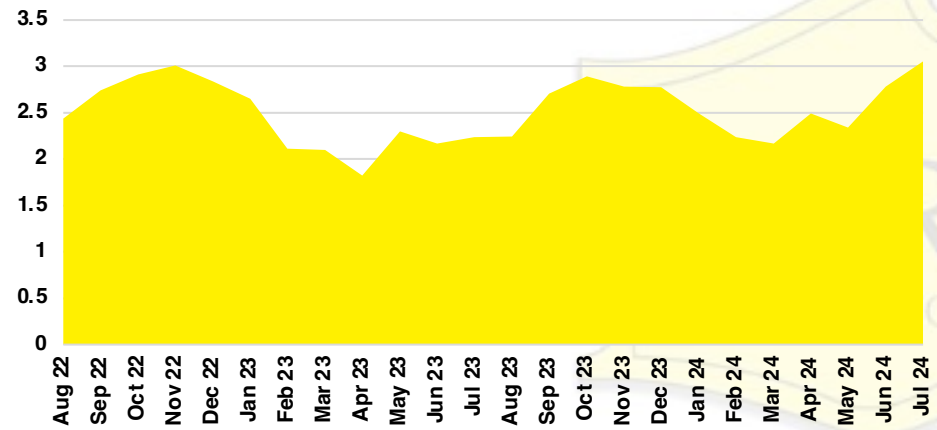

GWINNETT COUNTY INVENTORY BY PRICE POINT

HABERSHAM COUNTY QUICK N'DICATORS

HABERSHAM COUNTY SALES VOLUME VS SUPPLY

HABERSHAM COUNTY INVENTORY MONTHS OF SUPPLY

HABERSHAM COUNTY 12 MONTH AVERAGE SALES PRICE