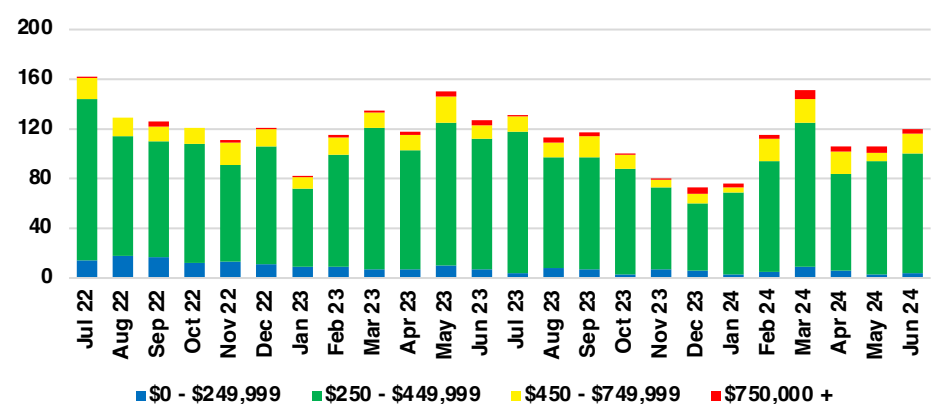

BANKS COUNTY INVENTORY BY PRICE POINT

BARROW COUNTY QUICK N'DICATORS

BARROW COUNTY SALES VOLUME VS SUPPLY

BARROW COUNTY INVENTORY MONTHS OF SUPPLY

BARROW COUNTY 12 MONTH AVERAGE SALES PRICE

BARROW COUNTY SALES BY PRICE POINT

BARROW COUNTY INVENTORY BY PRICE POINT

CHEROKEE COUNTY QUICK N'DICATORS

CHEROKEE COUNTY SALES VOLUME VS SUPPLY

CHEROKEE COUNTY INVENTORY MONTHS OF SUPPLY

CHEROKEE COUNTY 12 MONTH AVERAGE SALES PRICE

CHEROKEE COUNTY SALES BY PRICE POINT