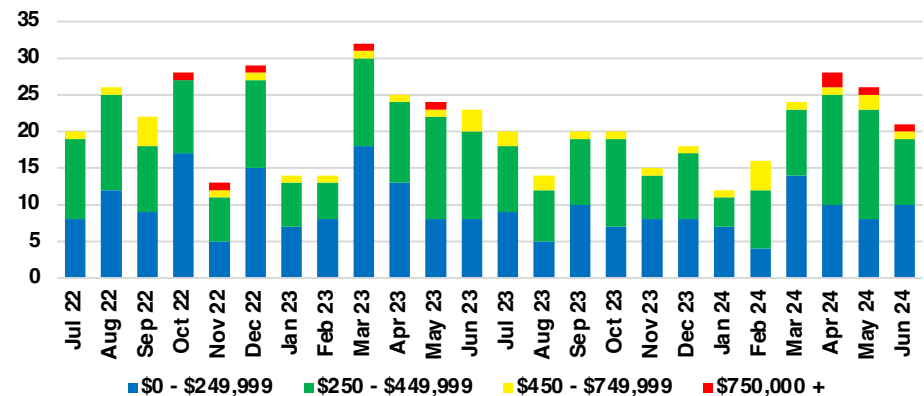

FORSYTH COUNTY INVENTORY BY PRICE POINT

FRANKLIN COUNTY QUICK N'DICATORS

FRANKLIN COUNTY SALES VOLUME VS SUPPLY

FRANKLIN COUNTY INVENTORY MONTHS OF SUPPLY

FRANKLIN COUNTY 12 MONTH AVERAGE SALES PRICE

FRANKLIN COUNTY SALES BY PRICE POINT