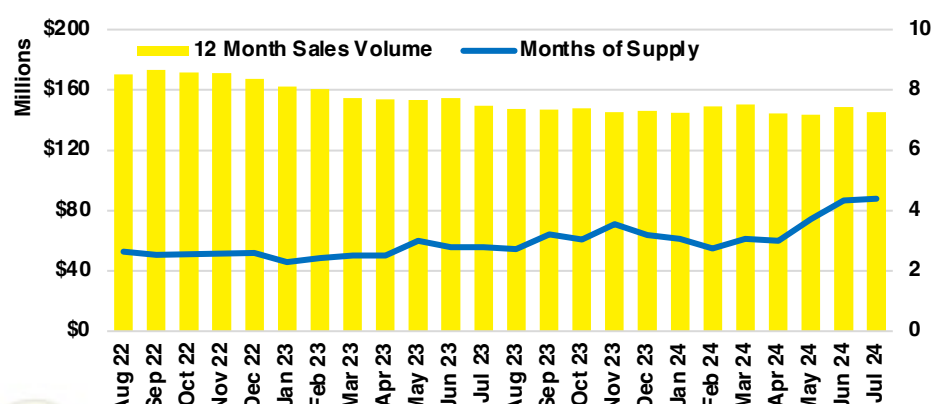

WALTON COUNTY SALES BY PRICE POINT

WALTON COUNTY INVENTORY BY PRICE POINT

WHITE COUNTY QUICK N' DICATORS

WHITE COUNTY SALES VOLUME VS SUPPLY

WHITE COUNTY INVENTORY MONTHS OF SUPPLY

WHITE COUNTY 12 MONTH AVERAGE SALES PRICE