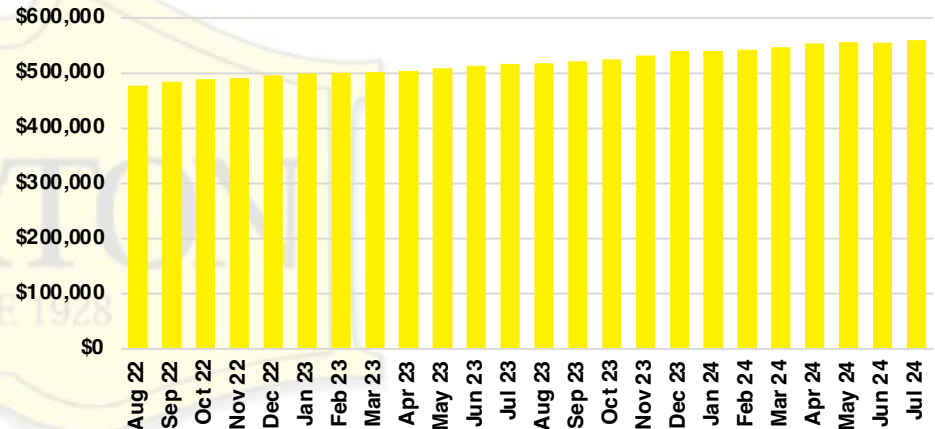

BANKS COUNTY INVENTORY BY PRICE POINT

BARROW COUNTY QUICK N'DICATORS

BARROW COUNTY SALES VOLUME VS SUPPLY

BARROW COUNTY INVENTORY MONTHS OF SUPPLY

BARROW COUNTY 12 MONTH AVERAGE SALES PRICE

BARROW COUNTY SALES BY PRICE POINT

BARROW COUNTY INVENTORY BY PRICE POINT

CHEROKEE COUNTY QUICK N'DICATORS

CHEROKEE COUNTY SALES VOLUME VS SUPPLY

CHEROKEE COUNTY INVENTORY MONTHS OF SUPPLY

CHEROKEE COUNTY 12 MONTH AVERAGE SALES PRICE

CHEROKEE COUNTY SALES BY PRICE POINT