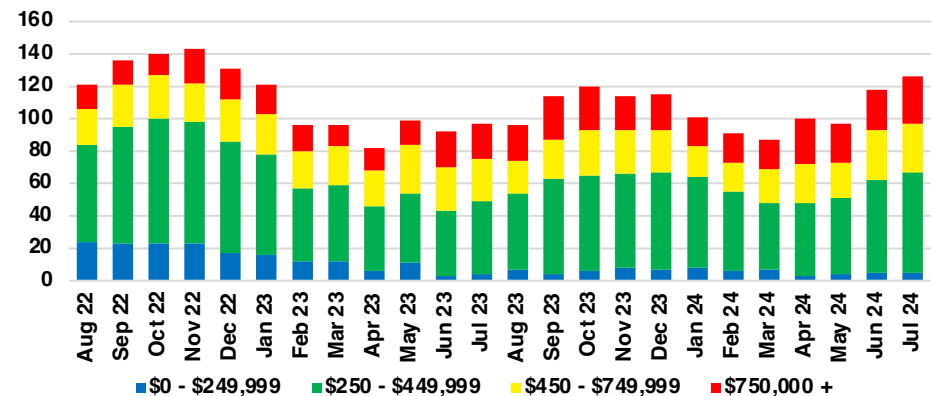

HABERSHAM COUNTY INVENTORY BY PRICE POINT