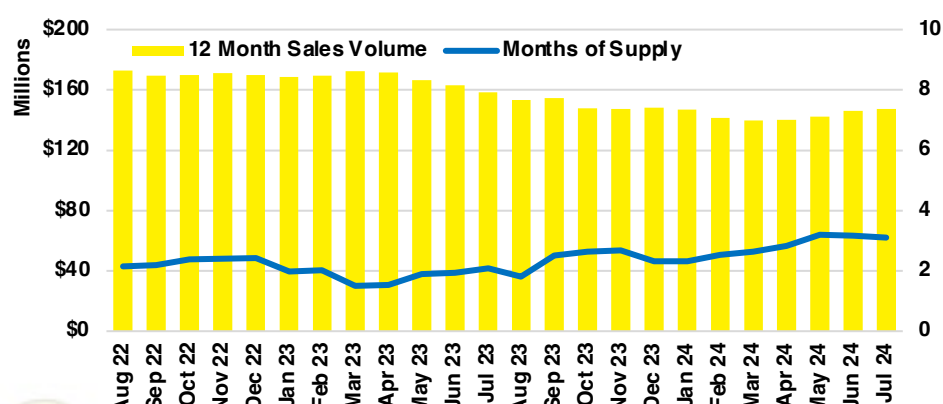

JACKSON COUNTY SALES BY PRICE POINT

JACKSON COUNTY INVENTORY BY PRICE POINT

LUMPKIN COUNTY QUICK N'DICATORS

LUMPKIN COUNTY SALES VOLUME VS SUPPLY

LUMPKIN COUNTY INVENTORY MONTHS OF SUPPLY

LUMPKIN COUNTY 12 MONTH AVERAGE SALES PRICE