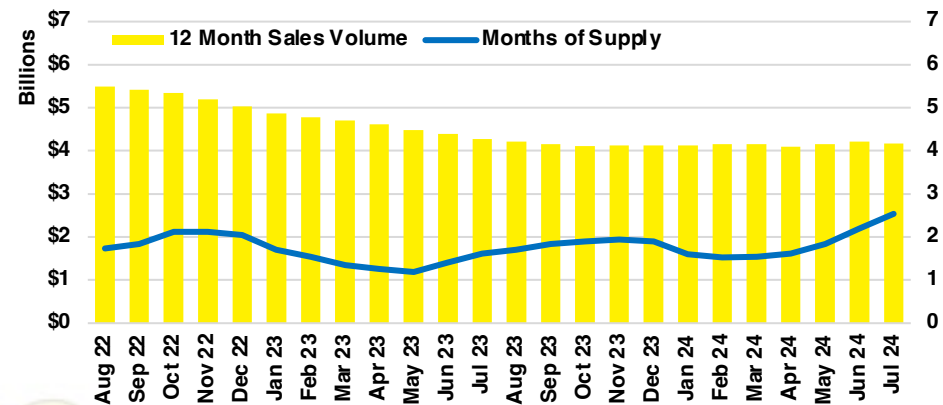

GWINNETT COUNTY SALES VOLUME VS SUPPLY