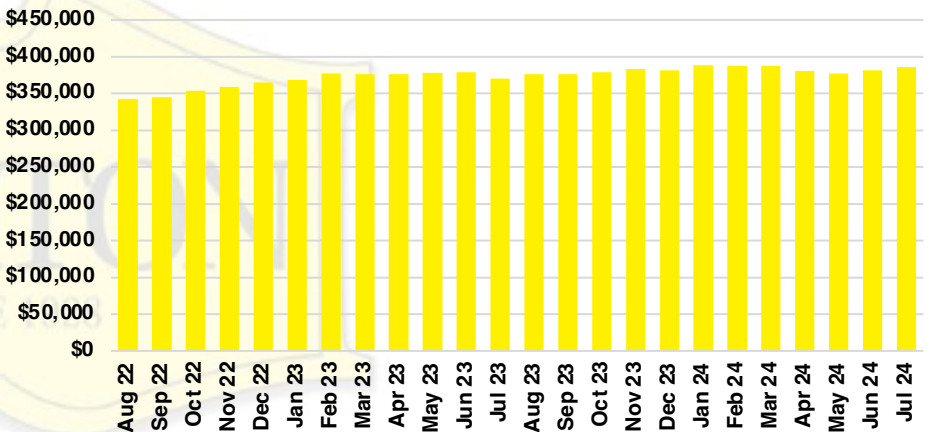

WALTON COUNTY SALES BY PRICE POINT

WALTON COUNTY INVENTORY BY PRICE POINT

WHITE COUNTY QUICK N' DICATORS

WHITE COUNTY SALES VOLUME VS SUPPLY

WHITE COUNTY INVENTORY MONTHS OF SUPPLY

WHITE COUNTY 12 MONTH AVERAGE SALES PRICE

WHITE COUNTY SALES BY PRICE POINT

WHITE COUNTY INVENTORY BY PRICE POINT