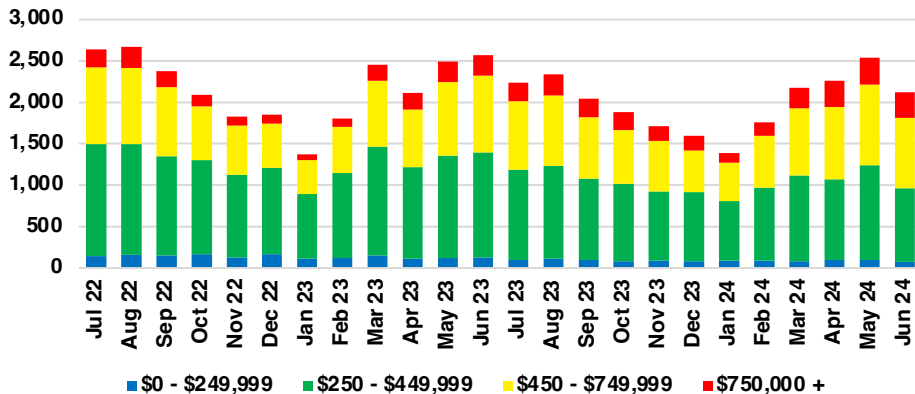

NORTH GEORGIA DEEP DIVE MARKET DATA

July 2024

July
2024

DEEP DIVE

NORTH GEORGIA QUICK N' DICATORS

NORTH GEORGIA INVENTORY MONTHS OF SUPPLY

NORTH GEORGIA SALES VOLUME VS SUPPLY

NORTH GEORGIA SALES BY PRICE POINT

WALTON COUNTY SALES BY PRICE POINT

WALTON COUNTY INVENTORY BY PRICE POINT

WHITE COUNTY QUICK N' DICATORS

WHITE COUNTY SALES VOLUME VS SUPPLY

WHITE COUNTY INVENTORY MONTHS OF SUPPLY

WHITE COUNTY 12 MONTH AVERAGE SALES PRICE