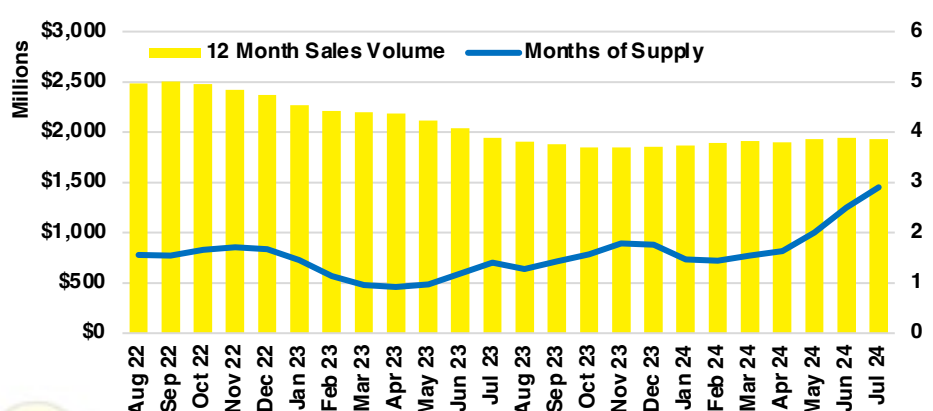

CHEROKEE COUNTY INVENTORY BY PRICE POINT

DAWSON COUNTY QUICK N'DICATORS

DAWSON COUNTY SALES VOLUME VS SUPPLY

DAWSON COUNTY INVENTORY MONTHS OF SUPPLY

DAWSON COUNTY 12 MONTH AVERAGE SALES PRICE

DAWSON COUNTY SALES BY PRICE POINT

DAWSON COUNTY INVENTORY BY PRICE POINT

FORSYTH COUNTY QUICK N'DICATORS

FORSYTH COUNTY SALES VOLUME VS SUPPLY

FORSYTH COUNTY INVENTORY MONTHS OF SUPPLY

FORSYTH COUNTY 12 MONTH AVERAGE SALES PRICE

FORSYTH COUNTY SALES BY PRICE POINT