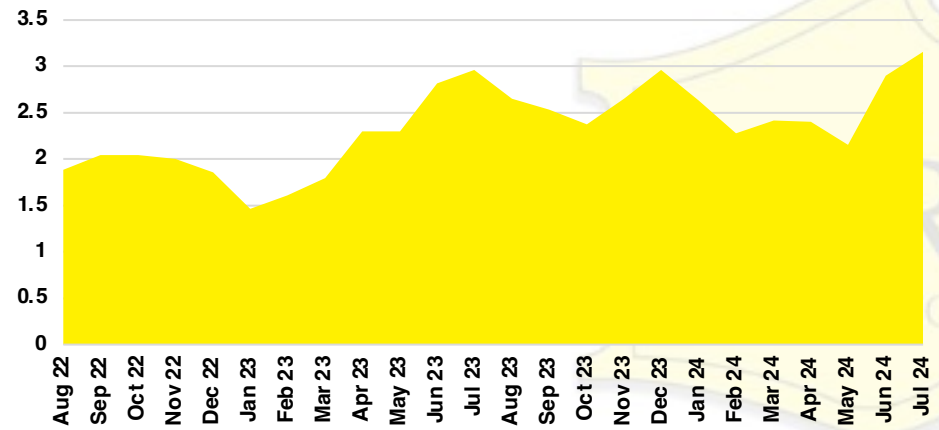

RABUN COUNTY SALES BY PRICE POINT

RABUN COUNTY INVENTORY BY PRICE POINT

STEPHENS COUNTY QUICK N' DICATORS

STEPHENS COUNTY SALES VOLUME VS SUPPLY

STEPHENS COUNTY INVENTORY MONTHS OF SUPPLY

STEPHENS COUNTY 12 MONTH AVERAGE SALES PRICE