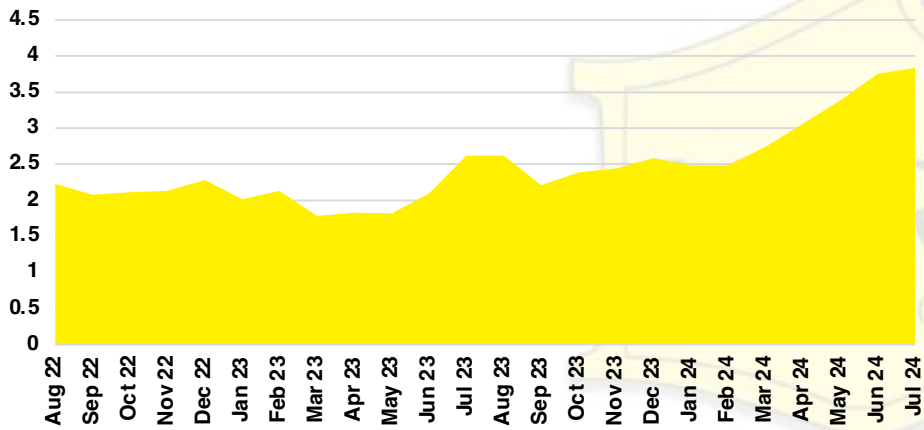

CHEROKEE COUNTY INVENTORY BY PRICE POINT

DAWSON COUNTY QUICK N'DICATORS

DAWSON COUNTY SALES VOLUME VS SUPPLY

DAWSON COUNTY INVENTORY MONTHS OF SUPPLY

DAWSON COUNTY 12 MONTH AVERAGE SALES PRICE

DAWSON COUNTY SALES BY PRICE POINT