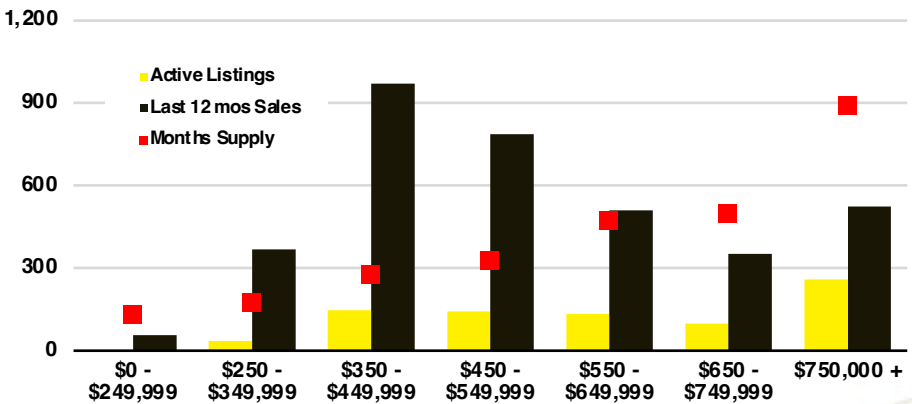

BANKS COUNTY INVENTORY BY PRICE POINT

BARROW COUNTY QUICK N'DICATORS

BARROW COUNTY SALES VOLUME VS SUPPLY

BARROW COUNTY INVENTORY MONTHS OF SUPPLY

BARROW COUNTY 12 MONTH AVERAGE SALES PRICE

BARROW COUNTY SALES BY PRICE POINT

BARROW COUNTY INVENTORY BY PRICE POINT

CHEROKEE COUNTY QUICK N'DICATORS

CHEROKEE COUNTY SALES VOLUME VS SUPPLY

CHEROKEE COUNTY INVENTORY MONTHS OF SUPPLY

CHEROKEE COUNTY 12 MONTH AVERAGE SALES PRICE

CHEROKEE COUNTY SALES BY PRICE POINT

WALTON COUNTY SALES BY PRICE POINT

WALTON COUNTY INVENTORY BY PRICE POINT

WHITE COUNTY QUICK N' DICATORS

WHITE COUNTY SALES VOLUME VS SUPPLY

WHITE COUNTY INVENTORY MONTHS OF SUPPLY

WHITE COUNTY 12 MONTH AVERAGE SALES PRICE