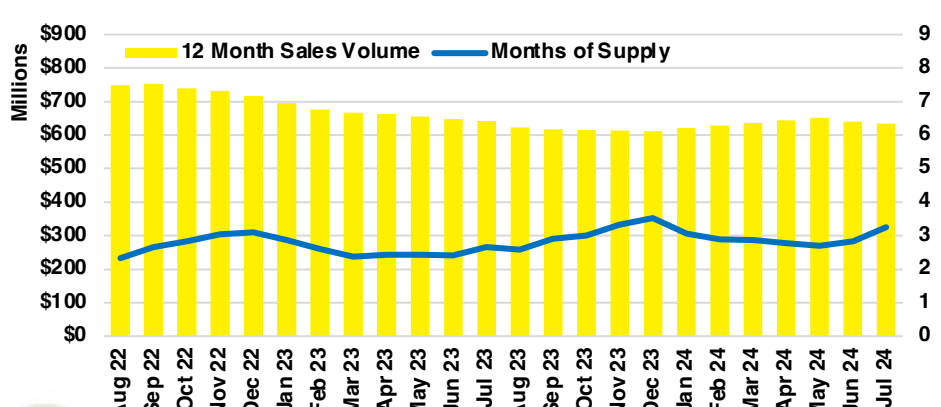

STEPHENS COUNTY SALES BY PRICE POINT

STEPHENS COUNTY INVENTORY BY PRICE POINT

WALTON COUNTY QUICK N'DICATORS

WALTON COUNTY SALES VOLUME VS SUPPLY

WALTON COUNTY INVENTORY MONTHS OF SUPPLY

WALTON COUNTY 12 MONTH AVERAGE SALES PRICE