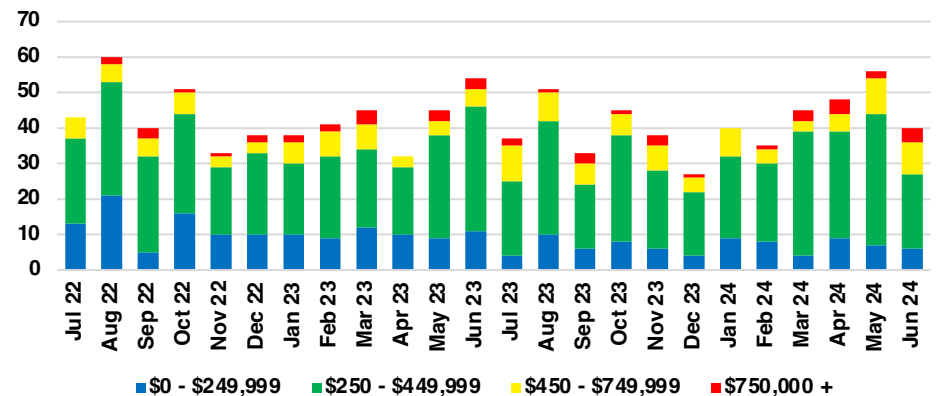

HABERSHAM COUNTY SALES BY PRICE POINT