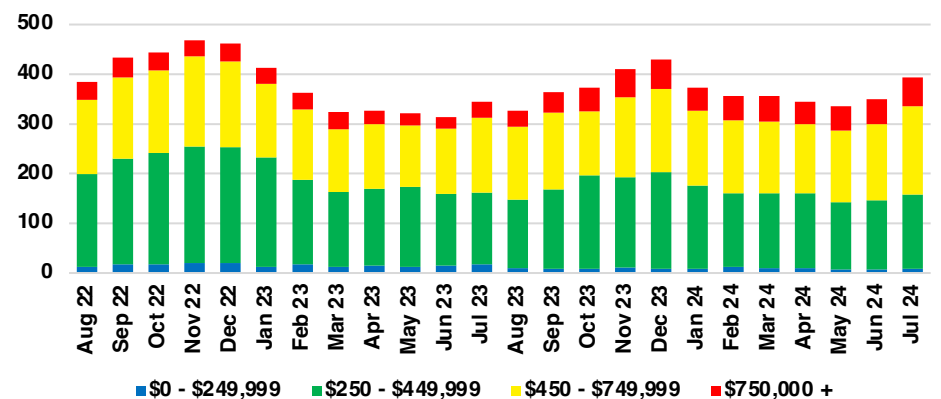

WALTON COUNTY INVENTORY BY PRICE POINT