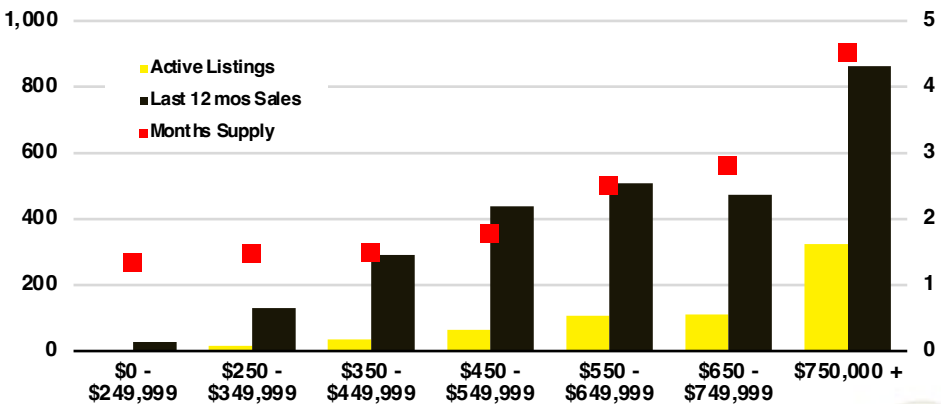

BARROW COUNTY INVENTORY BY PRICE POINT

CHEROKEE COUNTY QUICK N'DICATORS

CHEROKEE COUNTY SALES VOLUME VS SUPPLY

CHEROKEE COUNTY INVENTORY MONTHS OF SUPPLY

CHEROKEE COUNTY 12 MONTH AVERAGE SALES PRICE

CHEROKEE COUNTY SALES BY PRICE POINT

CHEROKEE COUNTY INVENTORY BY PRICE POINT

DAWSON COUNTY QUICK N'DICATORS

DAWSON COUNTY SALES VOLUME VS SUPPLY

DAWSON COUNTY INVENTORY MONTHS OF SUPPLY

DAWSON COUNTY 12 MONTH AVERAGE SALES PRICE

DAWSON COUNTY SALES BY PRICE POINT

DAWSON COUNTY INVENTORY BY PRICE POINT

FORSYTH COUNTY QUICK N'DICATORS

FORSYTH COUNTY SALES VOLUME VS SUPPLY

FORSYTH COUNTY INVENTORY MONTHS OF SUPPLY

FORSYTH COUNTY 12 MONTH AVERAGE SALES PRICE

FORSYTH COUNTY SALES BY PRICE POINT