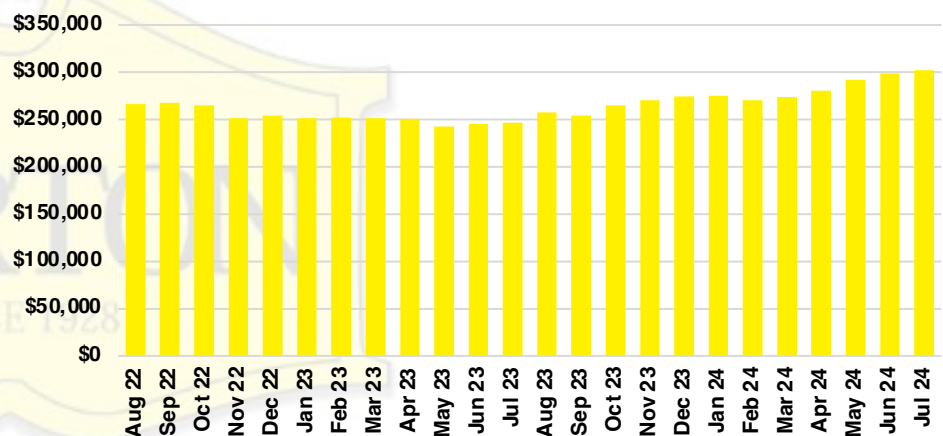

RABUN COUNTY SALES BY PRICE POINT

RABUN COUNTY INVENTORY BY PRICE POINT

STEPHENS COUNTY QUICK N' DICATORS

STEPHENS COUNTY SALES VOLUME VS SUPPLY

STEPHENS COUNTY INVENTORY MONTHS OF SUPPLY

STEPHENS COUNTY 12 MONTH AVERAGE SALES PRICE