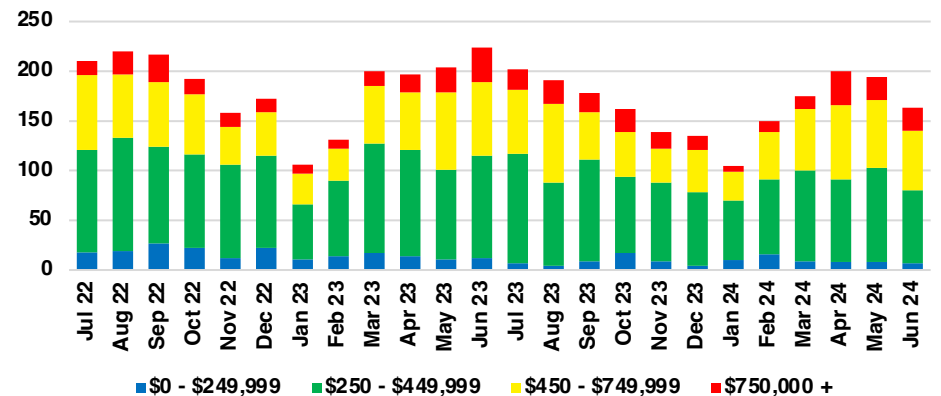

HALL COUNTY SALES BY PRICE POINT