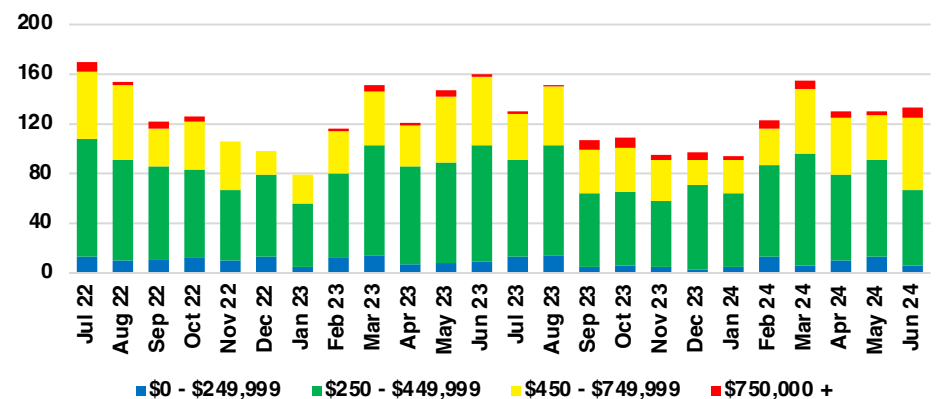

WALTON COUNTY SALES BY PRICE POINT