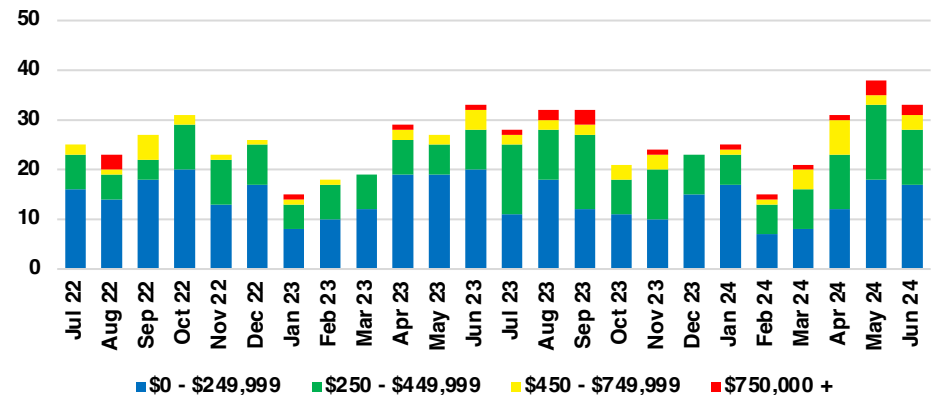

STEPHENS COUNTY SALES BY PRICE POINT