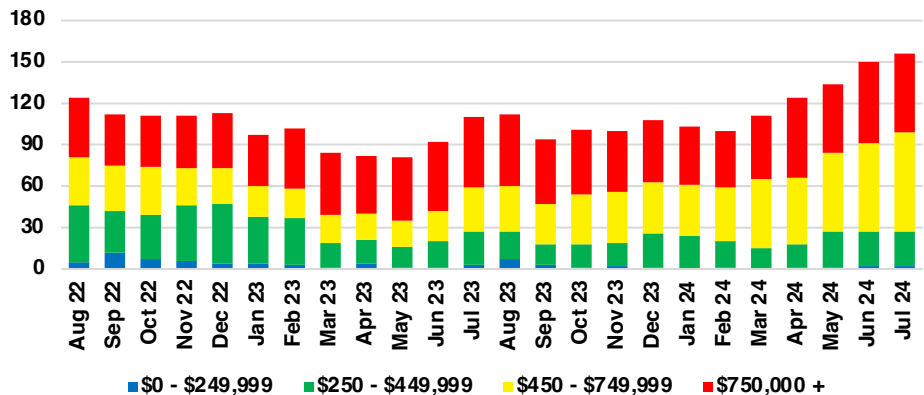

BARROW COUNTY INVENTORY BY PRICE POINT

CHEROKEE COUNTY QUICK N'DICATORS

CHEROKEE COUNTY SALES VOLUME VS SUPPLY

CHEROKEE COUNTY INVENTORY MONTHS OF SUPPLY

CHEROKEE COUNTY 12 MONTH AVERAGE SALES PRICE

CHEROKEE COUNTY SALES BY PRICE POINT

CHEROKEE COUNTY INVENTORY BY PRICE POINT

DAWSON COUNTY QUICK N'DICATORS

DAWSON COUNTY SALES VOLUME VS SUPPLY

DAWSON COUNTY INVENTORY MONTHS OF SUPPLY

DAWSON COUNTY 12 MONTH AVERAGE SALES PRICE

DAWSON COUNTY SALES BY PRICE POINT

DAWSON COUNTY INVENTORY BY PRICE POINT

FORSYTH COUNTY QUICK N'DICATORS

FORSYTH COUNTY SALES VOLUME VS SUPPLY

FORSYTH COUNTY INVENTORY MONTHS OF SUPPLY

FORSYTH COUNTY 12 MONTH AVERAGE SALES PRICE

FORSYTH COUNTY SALES BY PRICE POINT