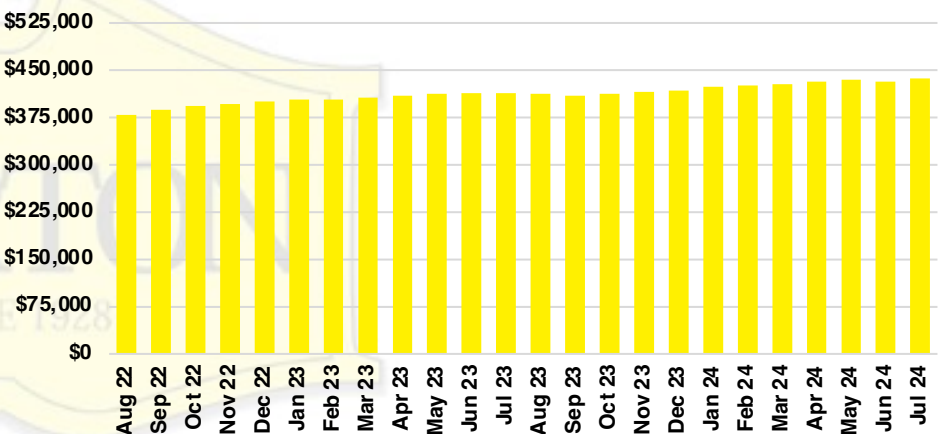

STEPHENS COUNTY SALES BY PRICE POINT

STEPHENS COUNTY INVENTORY BY PRICE POINT

WALTON COUNTY QUICK N'DICATORS

WALTON COUNTY SALES VOLUME VS SUPPLY

WALTON COUNTY INVENTORY MONTHS OF SUPPLY

WALTON COUNTY 12 MONTH AVERAGE SALES PRICE