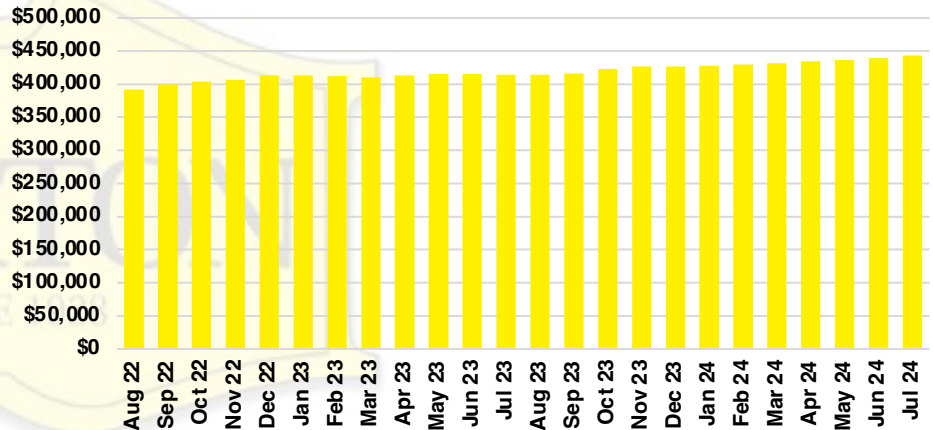

HALL COUNTY SALES BY PRICE POINT

HALL COUNTY INVENTORY BY PRICE POINT

JACKSON COUNTY QUICK N'DICATORS

JACKSON COUNTY SALES VOLUME VS SUPPLY

JACKSON COUNTY INVENTORY MONTHS OF SUPPLY

JACKSON COUNTY 12 MONTH AVERAGE SALES PRICE