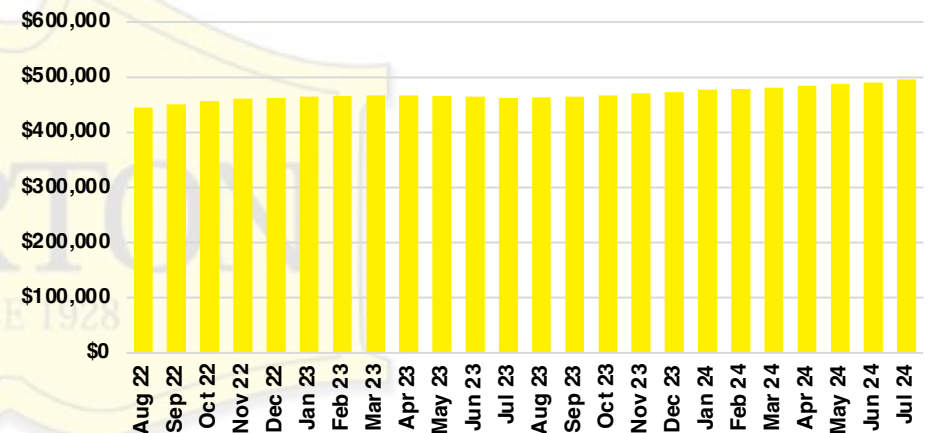

FRANKLIN COUNTY INVENTORY BY PRICE POINT

GWINNETT COUNTY QUICK N'DICATORS

GWINNETT COUNTY SALES VOLUME VS SUPPLY

GWINNETT COUNTY INVENTORY MONTHS OF SUPPLY

GWINNETT COUNTY 12 MONTH AVERAGE SALES PRICE

GWINNETT COUNTY SALES BY PRICE POINT