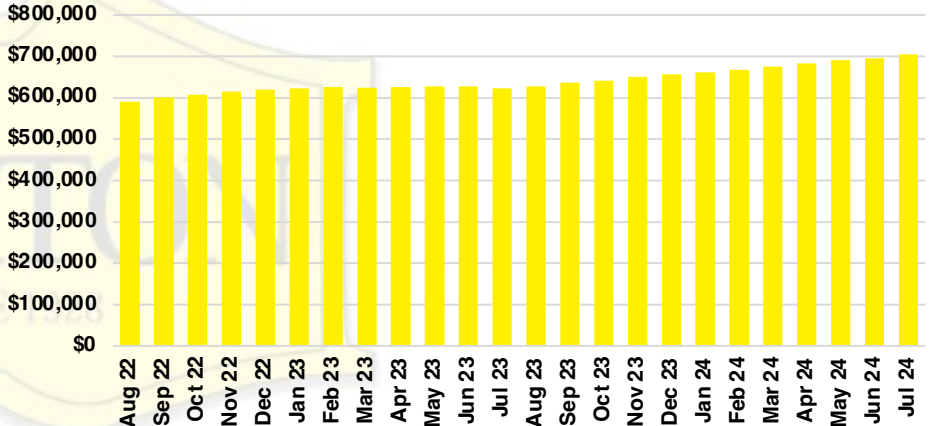

DAWSON COUNTY INVENTORY BY PRICE POINT

FORSYTH COUNTY QUICK N'DICATORS

FORSYTH COUNTY SALES VOLUME VS SUPPLY

FORSYTH COUNTY INVENTORY MONTHS OF SUPPLY

FORSYTH COUNTY 12 MONTH AVERAGE SALES PRICE

FORSYTH COUNTY SALES BY PRICE POINT