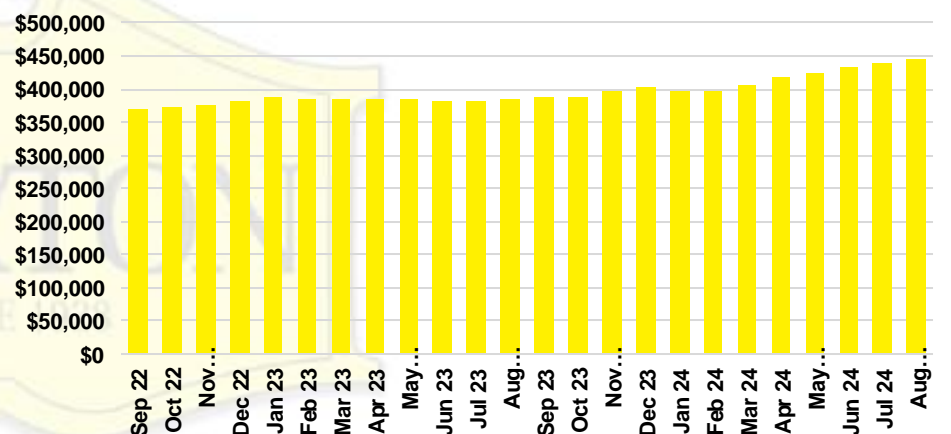

LUMPKIN COUNTY 12 MONTH AVERAGE SALES PRICE