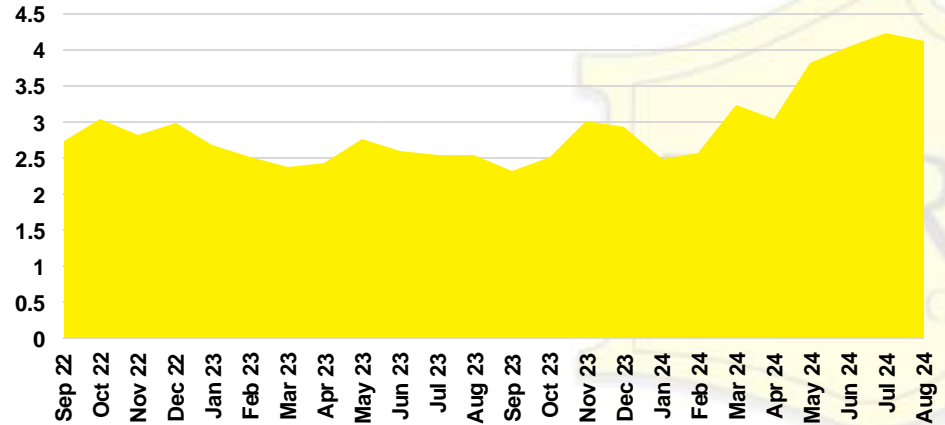

PICKENS COUNTY INVENTORY MONTHS OF SUPPLY