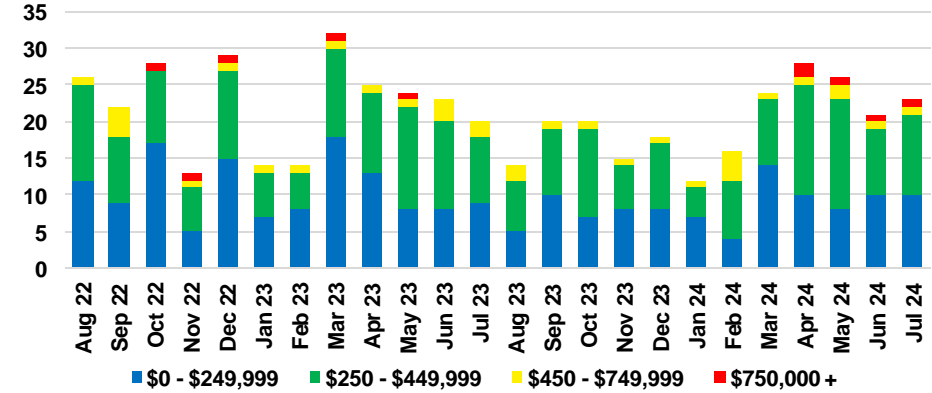

FRANKLIN COUNTY SALES BY PRICE POINT