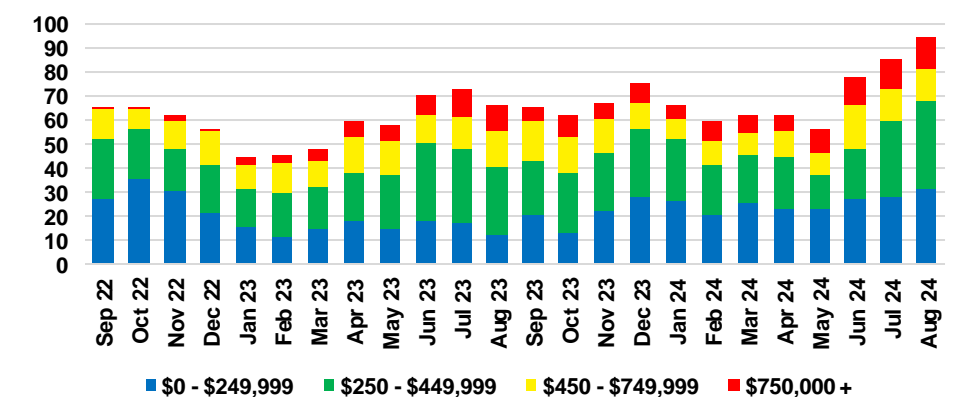

STEPHENS COUNTY INVENTORY BY PRICE POINT