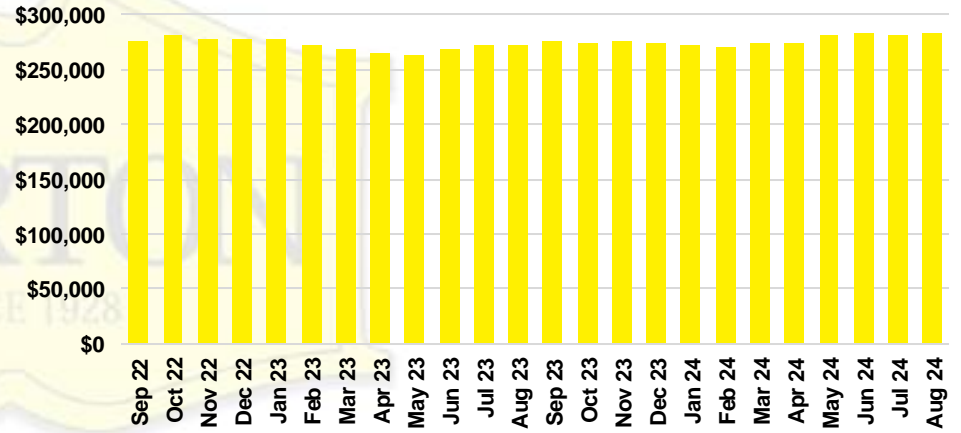

FRANKLIN COUNTY 12 MONTH AVERAGE SALES PRICE