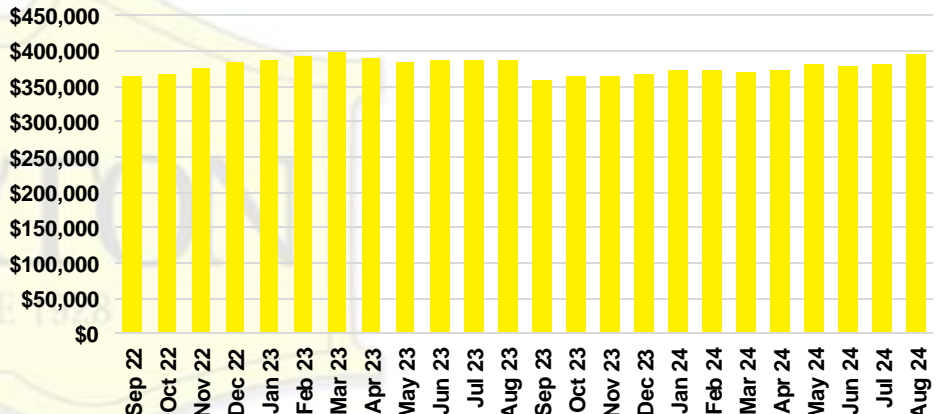

BANKS COUNTY 12 MONTH AVERAGE SALES PRICE