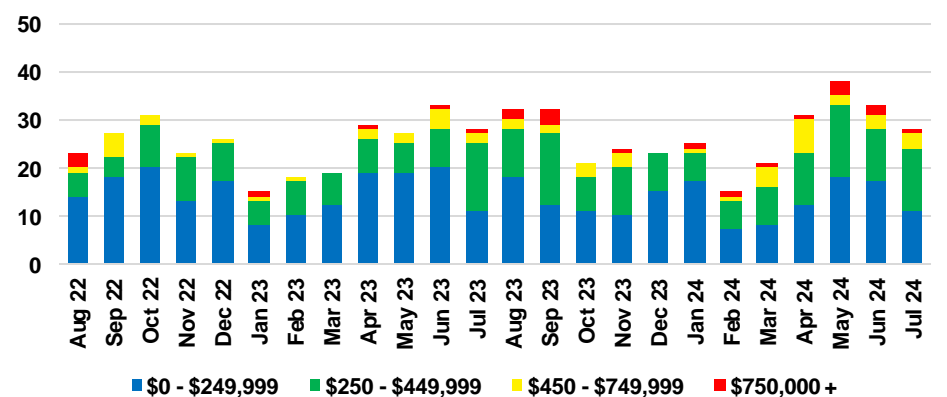

STEPHENS COUNTY SALES BY PRICE POINT