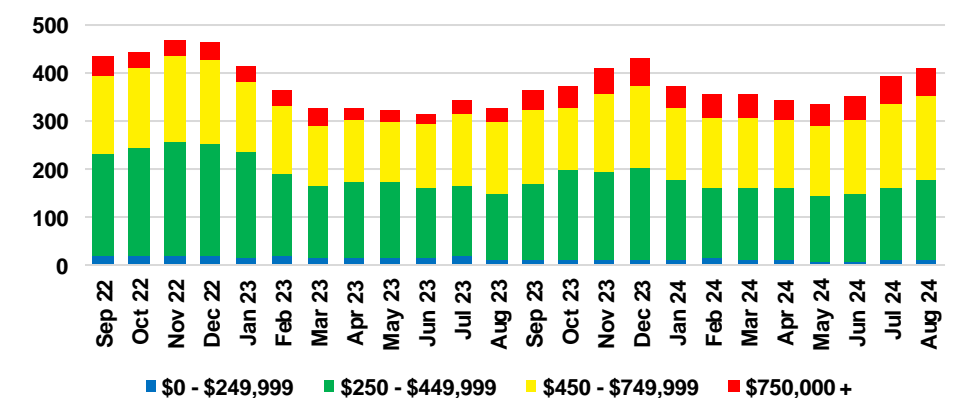

WALTON COUNTY INVENTORY BY PRICE POINT