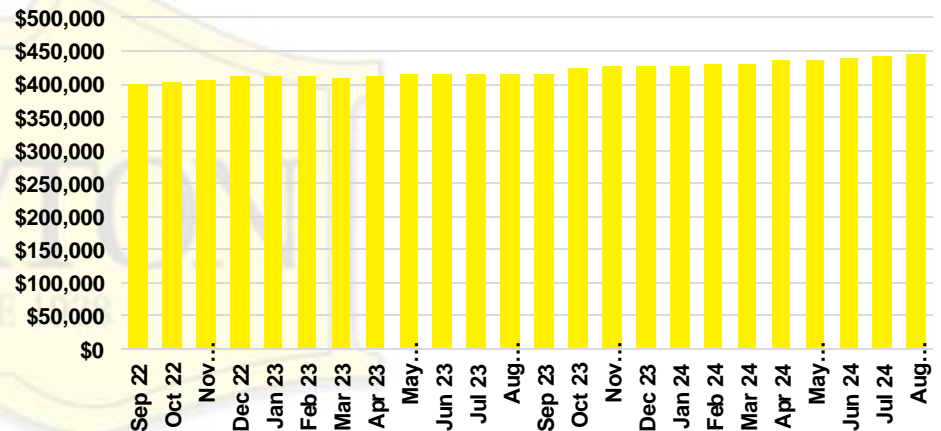

JACKSON COUNTY 12 MONTH AVERAGE SALES PRICE