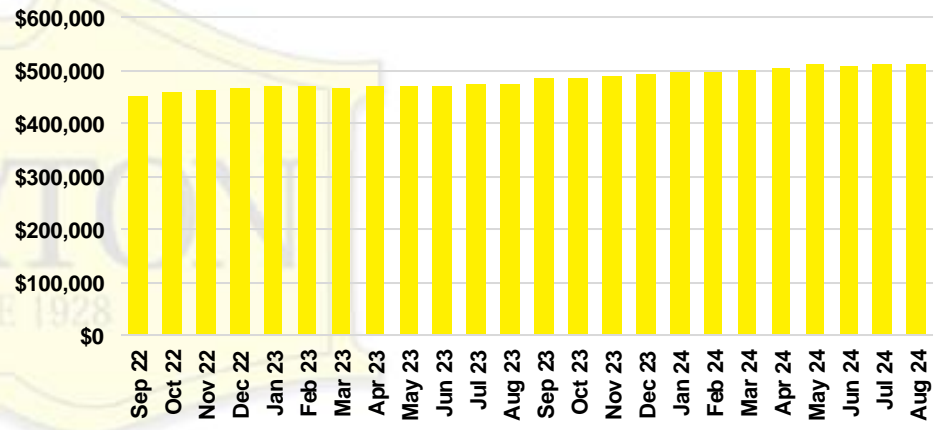

HALL COUNTY 12 MONTH AVERAGE SALES PRICE