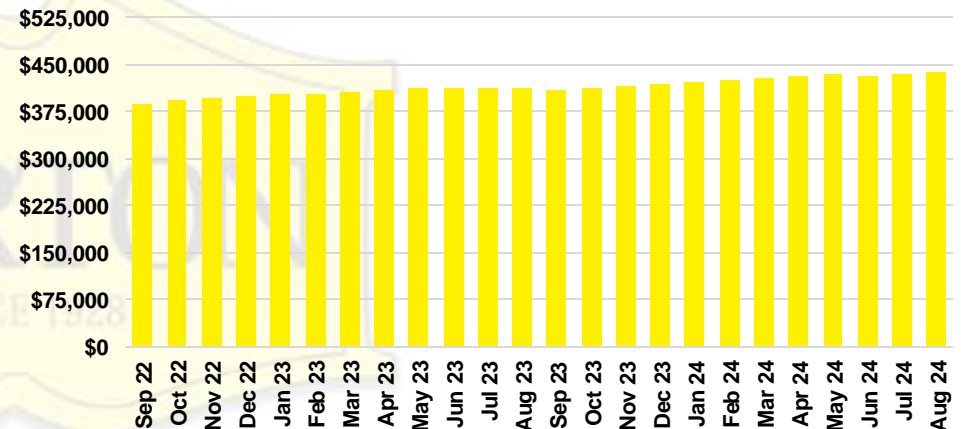

WALTON COUNTY 12 MONTH AVERAGE SALES PRICE