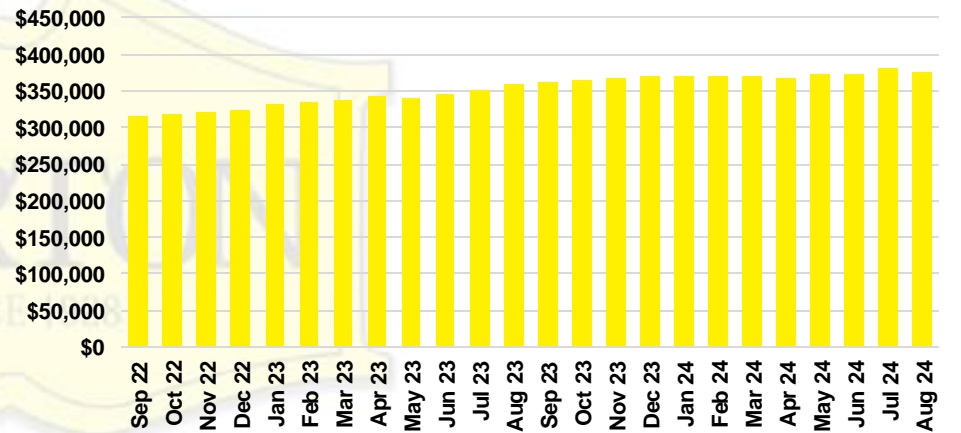

HABERSHAM COUNTY 12 MONTH AVERAGE SALES PRICE