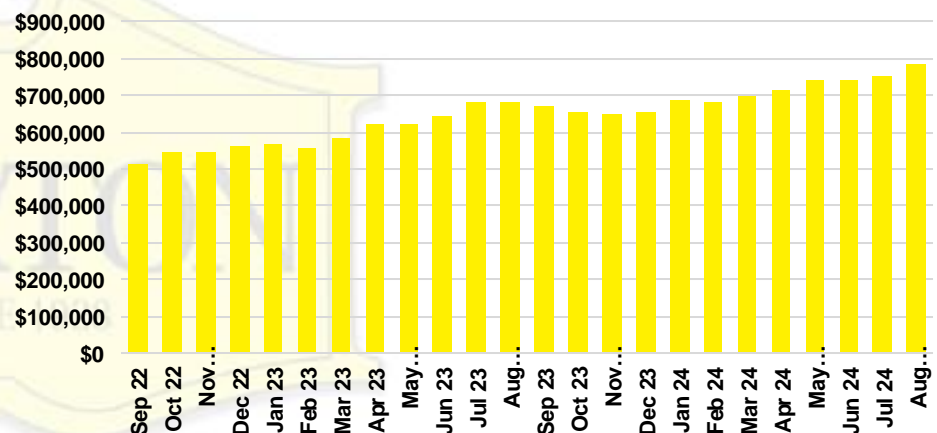

RABUN COUNTY 12 MONTH AVERAGE SALES PRICE