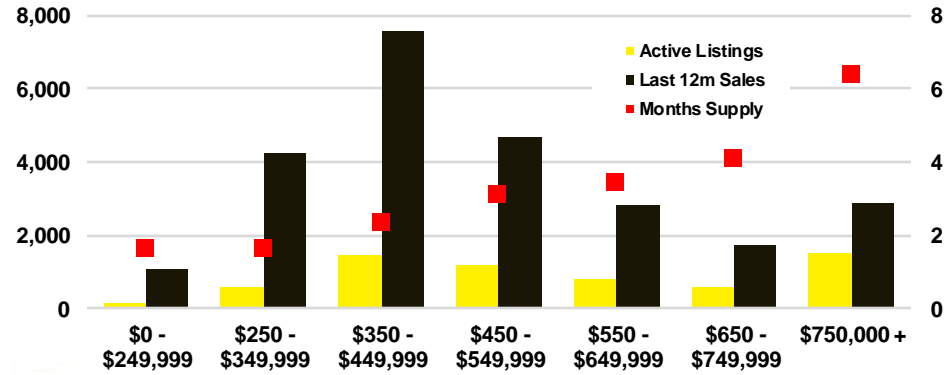

DEEP DIVE

NORTH GEORGIA QUICK N' DICATORS