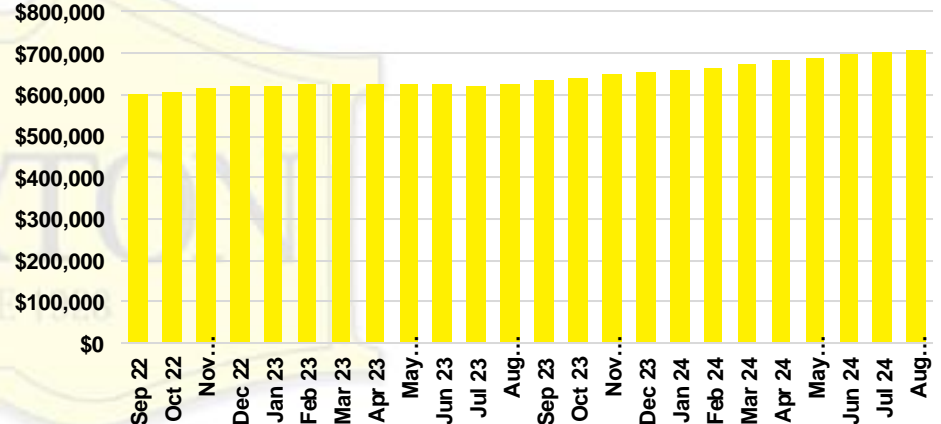

FORSYTH COUNTY 12 MONTH AVERAGE SALES PRICE