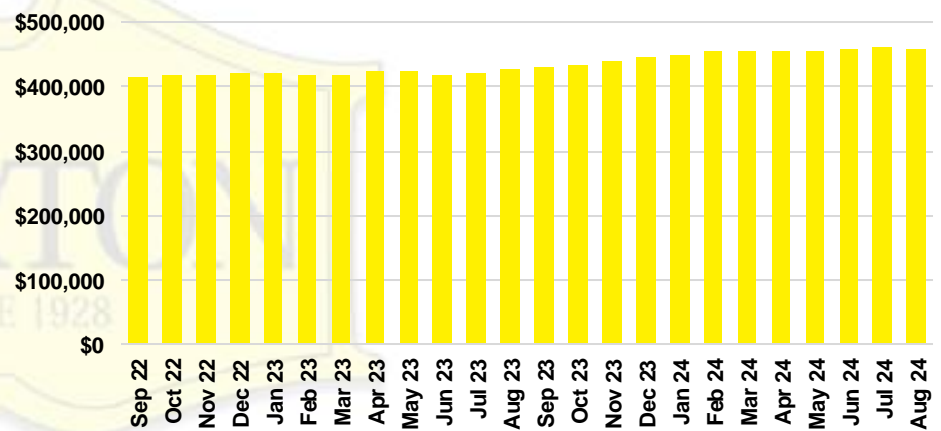

PICKENS COUNTY 12 MONTH AVERAGE SALES PRICE