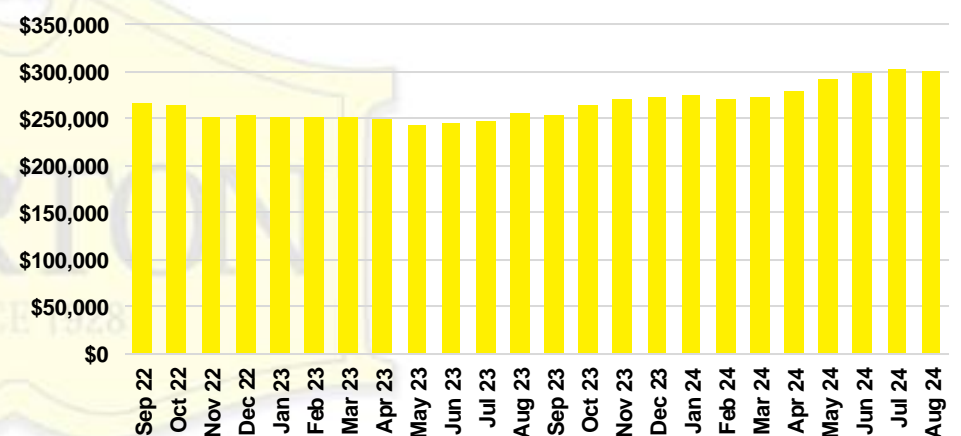

STEPHENS COUNTY 12 MONTH AVERAGE SALES PRICE