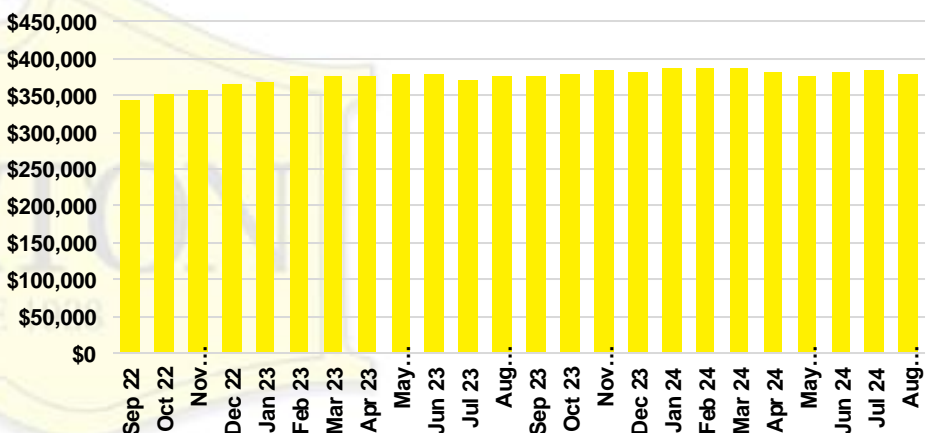

WHITE COUNTY 12 MONTH AVERAGE SALES PRICE