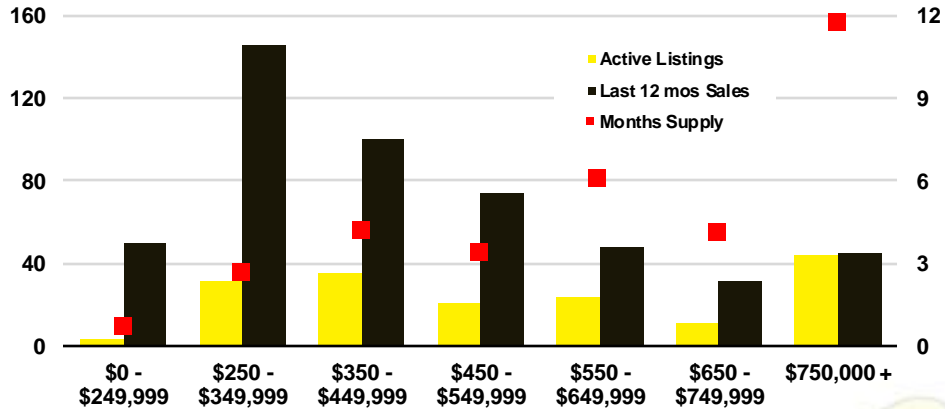

PICKENS COUNTY QUICK N'DICATORS