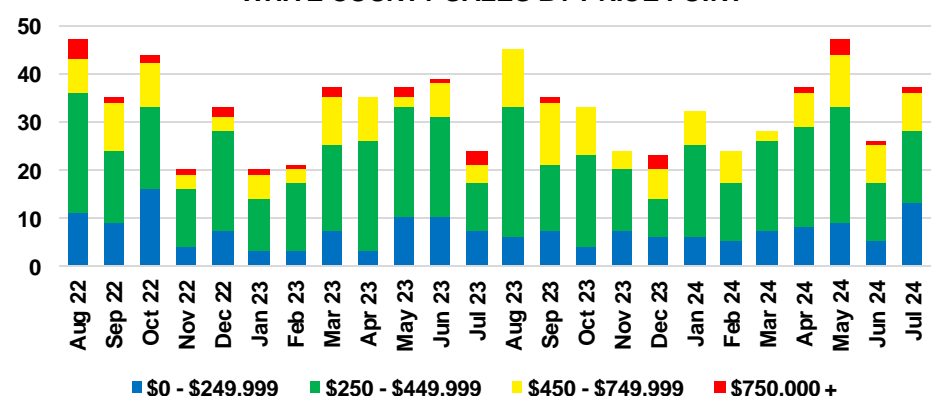

WHITE COUNTY SALES BY PRICE POINT