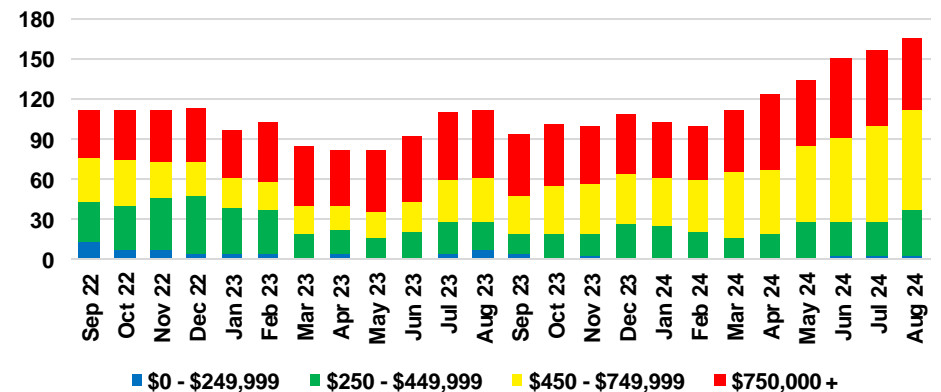

DAWSON COUNTY INVENTORY BY PRICE POINT