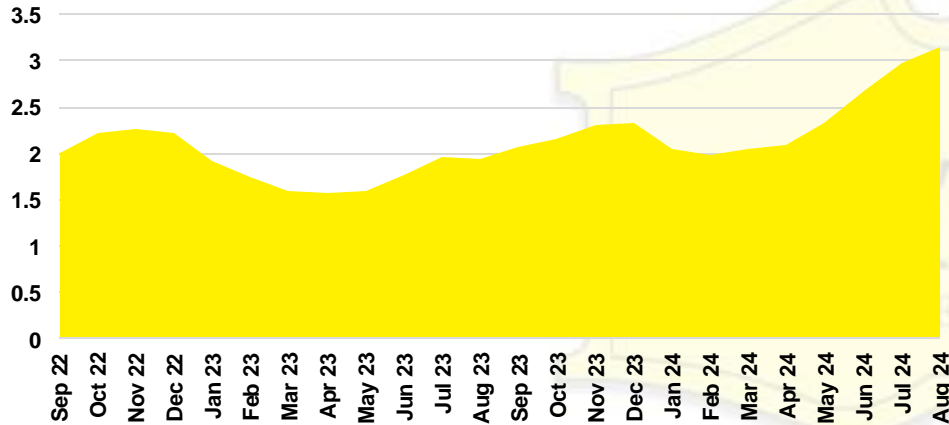

NORTH GEORGIA INVENTORY MONTHS OF SUPPLY