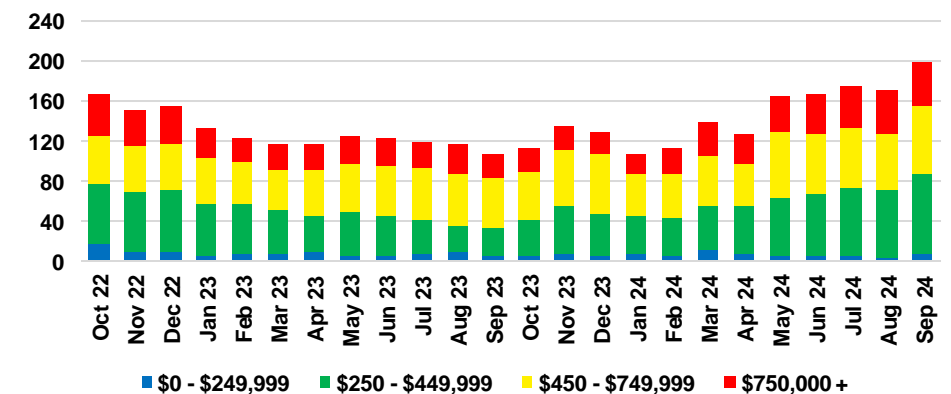

PICKENS COUNTY INVENTORY BY PRICE POINT