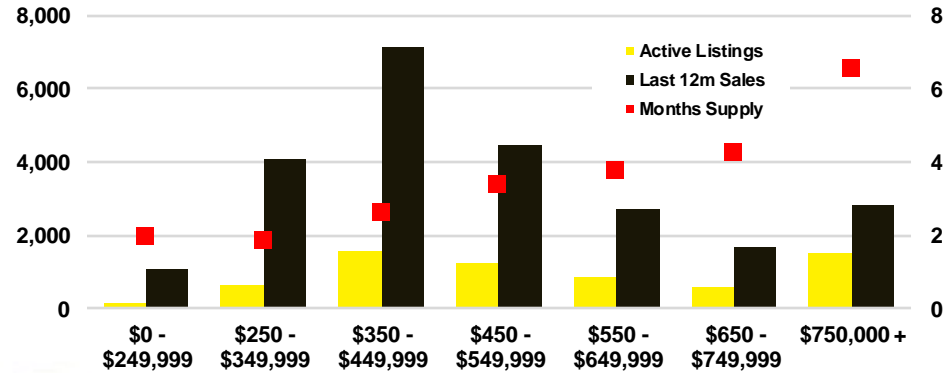

NORTH GEORGIA DEEP DIVE MARKET DATA

September
2024

September 2024

DEEP DIVE

NORTH GEORGIA QUICK N' DICATORS

NORTH GEORGIA INVENTORY MONTHS OF SUPPLY

NORTH GEORGIA SALES VOLUME VS SUPPLY

NORTH GEORGIA SALES BY PRICE POINT

WALTON COUNTY SALES BY PRICE POINT

WALTON COUNTY INVENTORY BY PRICE POINT

WHITE COUNTY QUICK N'DICATORS

WHITE COUNTY SALES VOLUME VS SUPPLY

WHITE COUNTY INVENTORY MONTHS OF SUPPLY

WHITE COUNTY 12 MONTH AVERAGE SALES PRICE