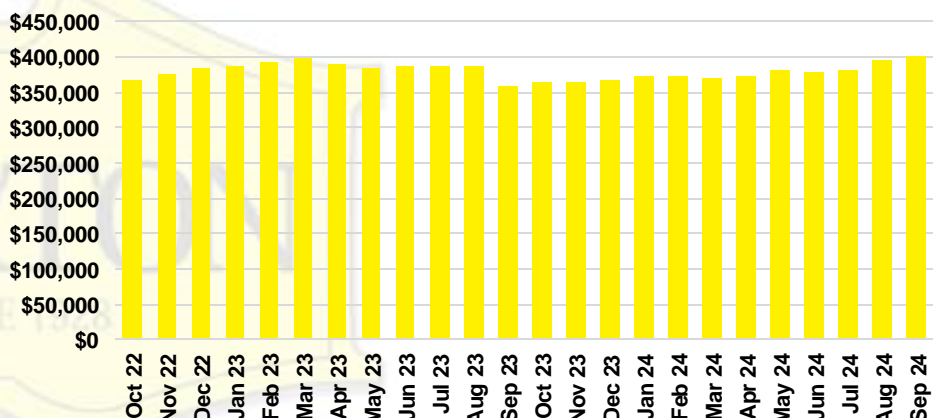

NORTH GEORGIA INVENTORY BY PRICE POINT

BANKS COUNTY QUICK N'DICATORS

BANKS COUNTY SALES VOLUME VS SUPPLY

BANKS COUNTY INVENTORY MONTHS OF SUPPLY

BANKS COUNTY 12 MONTH AVERAGE SALES PRICE

BANKS COUNTY SALES BY PRICE POINT

BANKS COUNTY INVENTORY BY PRICE POINT

BARROW COUNTY QUICK N'DICATORS

BARROW COUNTY SALES VOLUME VS SUPPLY

BARROW COUNTY INVENTORY MONTHS OF SUPPLY

BARROW COUNTY 12 MONTH AVERAGE SALES PRICE

BARROW COUNTY SALES BY PRICE POINT