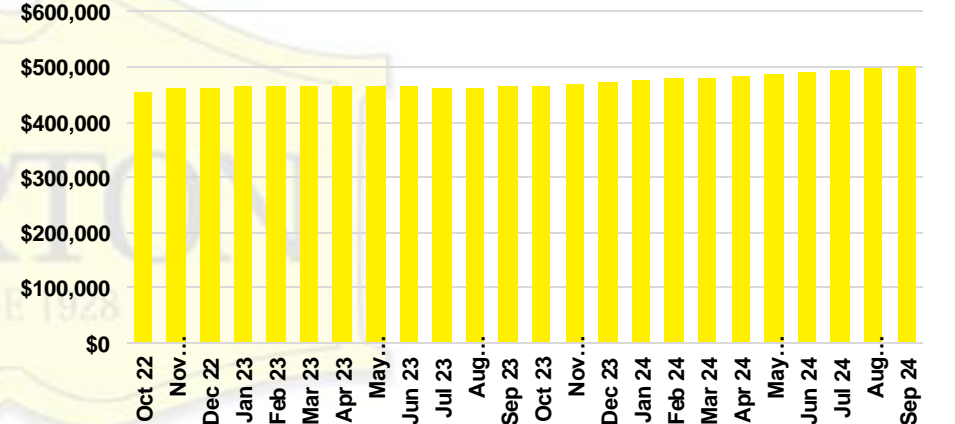

FRANKLIN COUNTY INVENTORY BY PRICE POINT

GWINNETT COUNTY QUICK N' DICATORS

GWINNETT COUNTY SALES VOLUME VS SUPPLY

GWINNETT COUNTY INVENTORY MONTHS OF SUPPLY

GWINNETT COUNTY 12 MONTH AVERAGE SALES PRICE

GWINNETT COUNTY SALES BY PRICE POINT