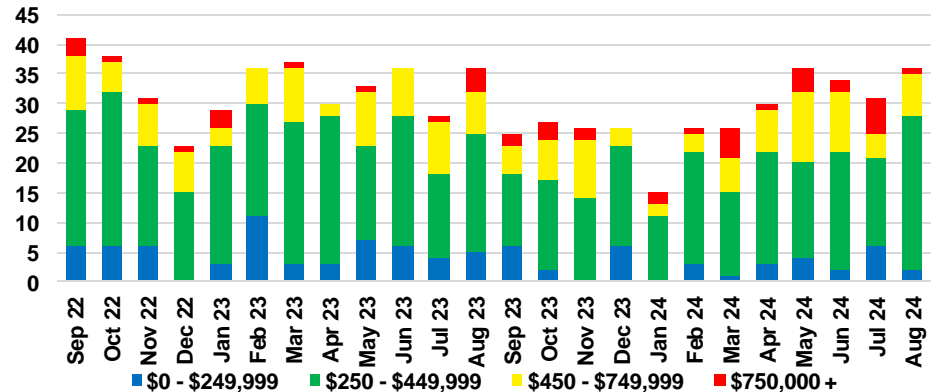

LUMPKIN COUNTY SALES BY PRICE POINT