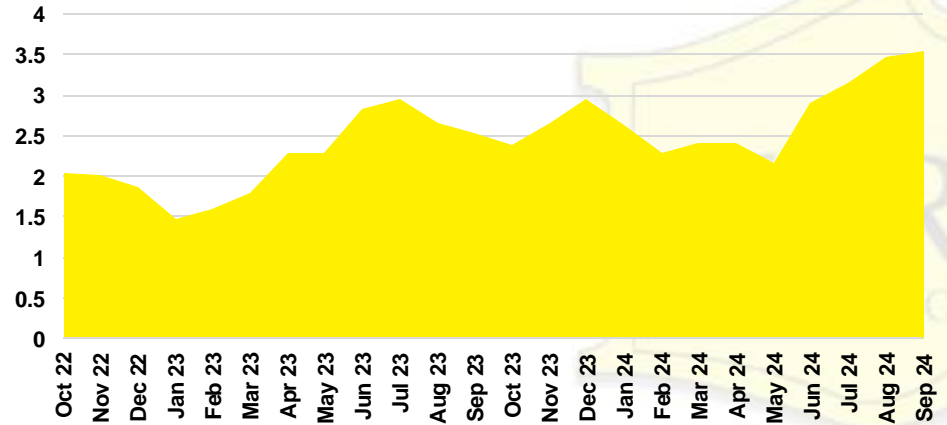

RABUN COUNTY SALES BY PRICE POINT

RABUN COUNTY INVENTORY BY PRICE POINT

STEPHENS COUNTY QUICK N' DICATORS

STEPHENS COUNTY SALES VOLUME VS SUPPLY

STEPHENS COUNTY INVENTORY MONTHS OF SUPPLY

STEPHENS COUNTY 12 MONTH AVERAGE SALES PRICE