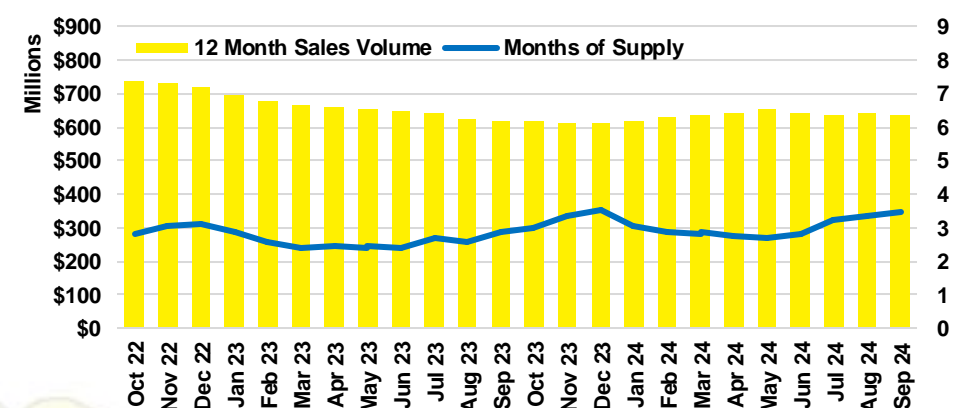

STEPHENS COUNTY SALES BY PRICE POINT

STEPHENS COUNTY INVENTORY BY PRICE POINT

WALTON COUNTY QUICK N'DICATORS

WALTON COUNTY SALES VOLUME VS SUPPLY

WALTON COUNTY INVENTORY MONTHS OF SUPPLY

WALTON COUNTY 12 MONTH AVERAGE SALES PRICE