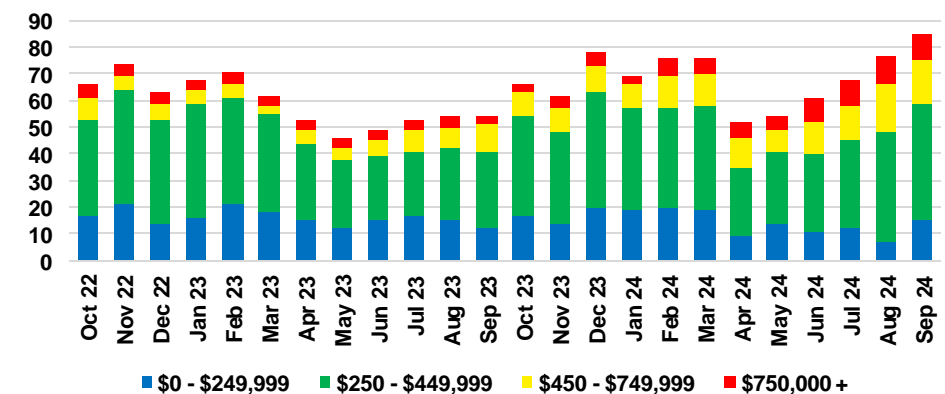

FRANKLIN COUNTY INVENTORY BY PRICE POINT