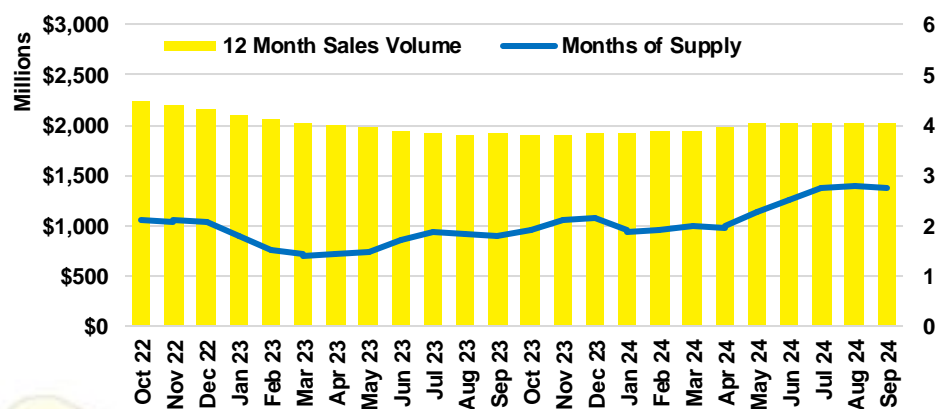

BANKS COUNTY INVENTORY BY PRICE POINT

BARROW COUNTY QUICK N'DICATORS

BARROW COUNTY SALES VOLUME VS SUPPLY

BARROW COUNTY INVENTORY MONTHS OF SUPPLY

BARROW COUNTY 12 MONTH AVERAGE SALES PRICE

BARROW COUNTY SALES BY PRICE POINT

BARROW COUNTY INVENTORY BY PRICE POINT

CHEROKEE COUNTY QUICK N'DICATORS

CHEROKEE COUNTY SALES VOLUME VS SUPPLY

CHEROKEE COUNTY INVENTORY MONTHS OF SUPPLY

CHEROKEE COUNTY 12 MONTH AVERAGE SALES PRICE

CHEROKEE COUNTY SALES BY PRICE POINT