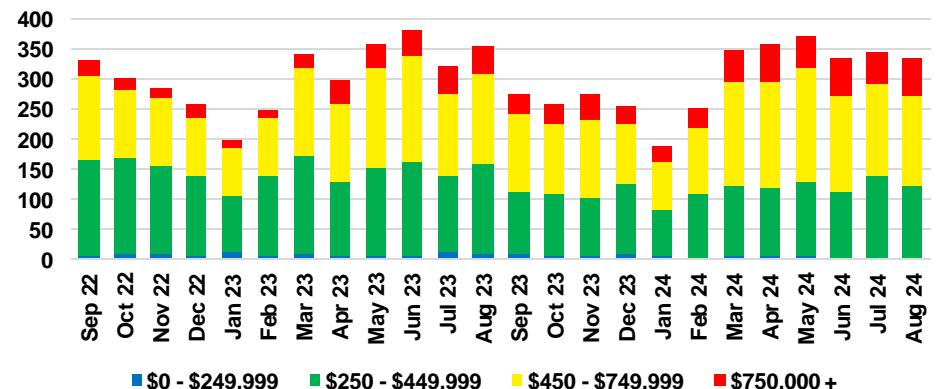

BANKS COUNTY INVENTORY BY PRICE POINT

BARROW COUNTY QUICK N'DICATORS

BARROW COUNTY SALES VOLUME VS SUPPLY

BARROW COUNTY INVENTORY MONTHS OF SUPPLY

BARROW COUNTY 12 MONTH AVERAGE SALES PRICE

BARROW COUNTY SALES BY PRICE POINT

BARROW COUNTY INVENTORY BY PRICE POINT

CHEROKEE COUNTY QUICK N'DICATORS

CHEROKEE COUNTY SALES VOLUME VS SUPPLY

CHEROKEE COUNTY INVENTORY MONTHS OF SUPPLY

CHEROKEE COUNTY 12 MONTH AVERAGE SALES PRICE

CHEROKEE COUNTY SALES BY PRICE POINT

CHEROKEE COUNTY INVENTORY BY PRICE POINT

DAWSON COUNTY QUICK N'DICATORS

DAWSON COUNTY SALES VOLUME VS SUPPLY

DAWSON COUNTY INVENTORY MONTHS OF SUPPLY

DAWSON COUNTY 12 MONTH AVERAGE SALES PRICE

DAWSON COUNTY SALES BY PRICE POINT