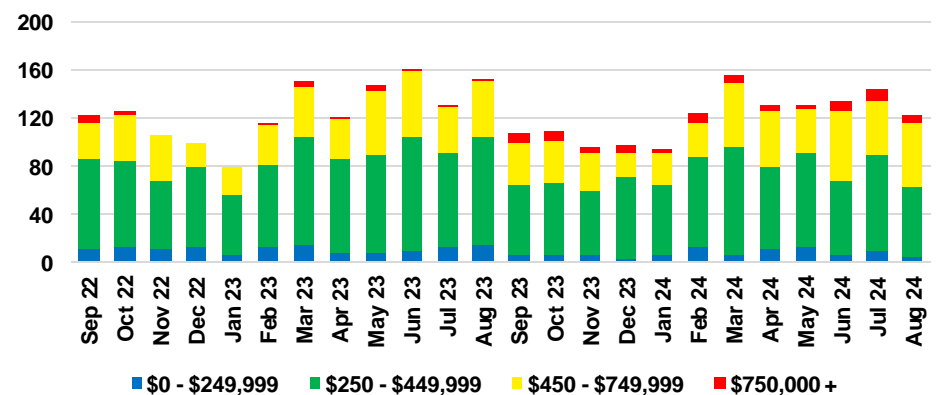

STEPHENS COUNTY SALES BY PRICE POINT

STEPHENS COUNTY INVENTORY BY PRICE POINT

WALTON COUNTY QUICK N'DICATORS

WALTON COUNTY SALES VOLUME VS SUPPLY

WALTON COUNTY INVENTORY MONTHS OF SUPPLY

WALTON COUNTY 12 MONTH AVERAGE SALES PRICE

WALTON COUNTY SALES BY PRICE POINT

WALTON COUNTY INVENTORY BY PRICE POINT

WHITE COUNTY QUICK N'DICATORS

WHITE COUNTY SALES VOLUME VS SUPPLY

WHITE COUNTY INVENTORY MONTHS OF SUPPLY

WHITE COUNTY 12 MONTH AVERAGE SALES PRICE