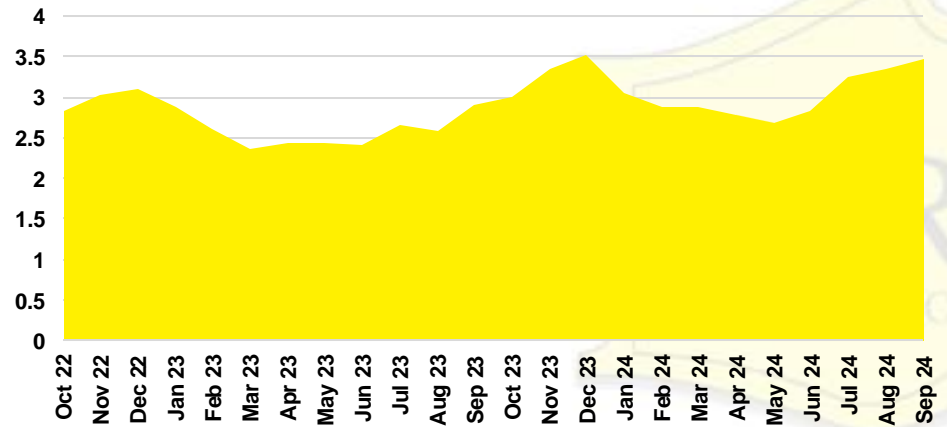

STEPHENS COUNTY SALES BY PRICE POINT

STEPHENS COUNTY INVENTORY BY PRICE POINT

WALTON COUNTY QUICK N'DICATORS

WALTON COUNTY SALES VOLUME VS SUPPLY

WALTON COUNTY INVENTORY MONTHS OF SUPPLY

WALTON COUNTY 12 MONTH AVERAGE SALES PRICE