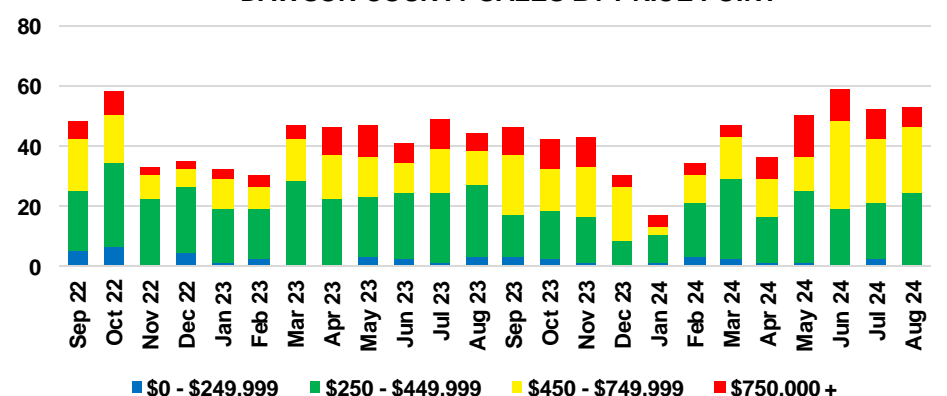

BARROW COUNTY INVENTORY BY PRICE POINT

CHEROKEE COUNTY QUICK N'DICATORS

CHEROKEE COUNTY SALES VOLUME VS SUPPLY

CHEROKEE COUNTY INVENTORY MONTHS OF SUPPLY

CHEROKEE COUNTY 12 MONTH AVERAGE SALES PRICE

CHEROKEE COUNTY SALES BY PRICE POINT

CHEROKEE COUNTY INVENTORY BY PRICE POINT

DAWSON COUNTY QUICK N'DICATORS

DAWSON COUNTY SALES VOLUME VS SUPPLY

DAWSON COUNTY INVENTORY MONTHS OF SUPPLY

DAWSON COUNTY 12 MONTH AVERAGE SALES PRICE

DAWSON COUNTY SALES BY PRICE POINT

DAWSON COUNTY INVENTORY BY PRICE POINT

FORSYTH COUNTY QUICK N'DICATORS

FORSYTH COUNTY SALES VOLUME VS SUPPLY

FORSYTH COUNTY INVENTORY MONTHS OF SUPPLY

FORSYTH COUNTY 12 MONTH AVERAGE SALES PRICE

FORSYTH COUNTY SALES BY PRICE POINT