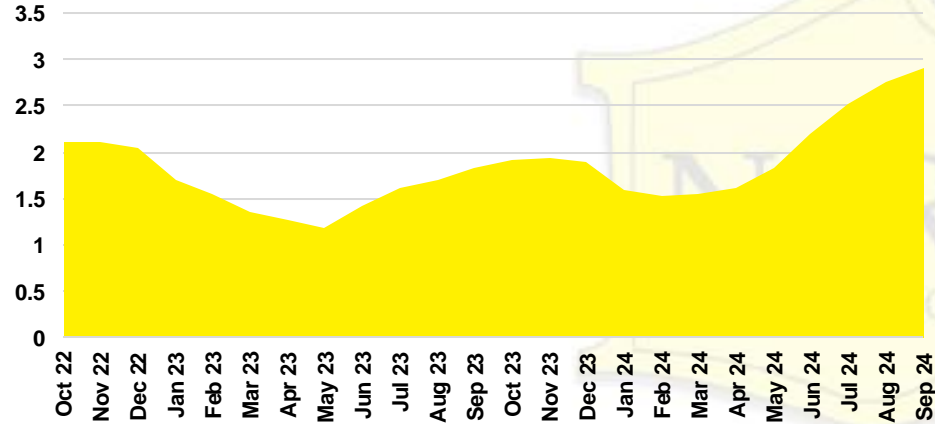

FRANKLIN COUNTY INVENTORY BY PRICE POINT

GWINNETT COUNTY QUICK N' DICATORS

GWINNETT COUNTY SALES VOLUME VS SUPPLY

GWINNETT COUNTY INVENTORY MONTHS OF SUPPLY

GWINNETT COUNTY 12 MONTH AVERAGE SALES PRICE

GWINNETT COUNTY SALES BY PRICE POINT