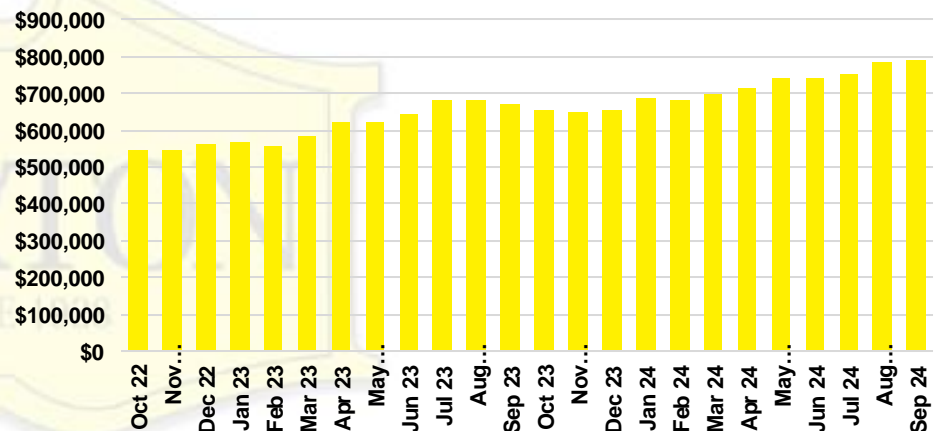

PICKENS COUNTY SALES BY PRICE POINT

PICKENS COUNTY INVENTORY BY PRICE POINT

RABUN COUNTY QUICK N'DICATORS

RABUN COUNTY SALES VOLUME VS SUPPLY

RABUN COUNTY INVENTORY MONTHS OF SUPPLY

RABUN COUNTY 12 MONTH AVERAGE SALES PRICE