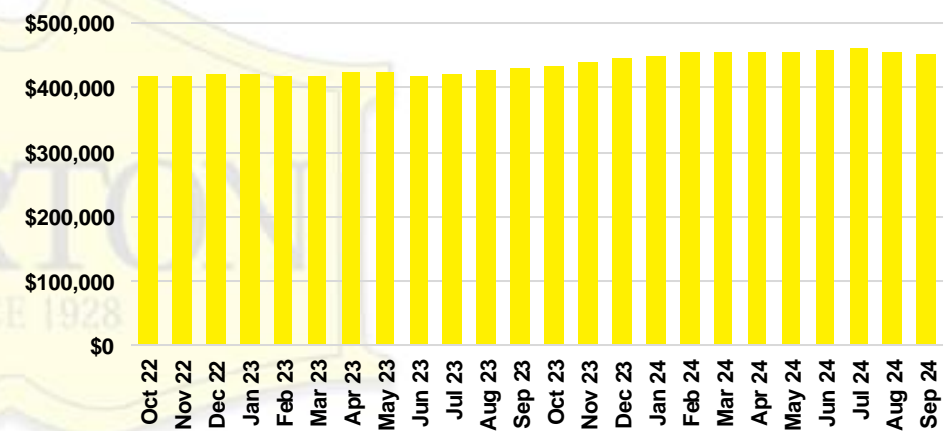

LUMPKIN COUNTY SALES BY PRICE POINT

LUMPKIN COUNTY INVENTORY BY PRICE POINT

PICKENS COUNTY QUICK N'DICATORS

PICKENS COUNTY SALES VOLUME VS SUPPLY

PICKENS COUNTY INVENTORY MONTHS OF SUPPLY

PICKENS COUNTY 12 MONTH AVERAGE SALES PRICE