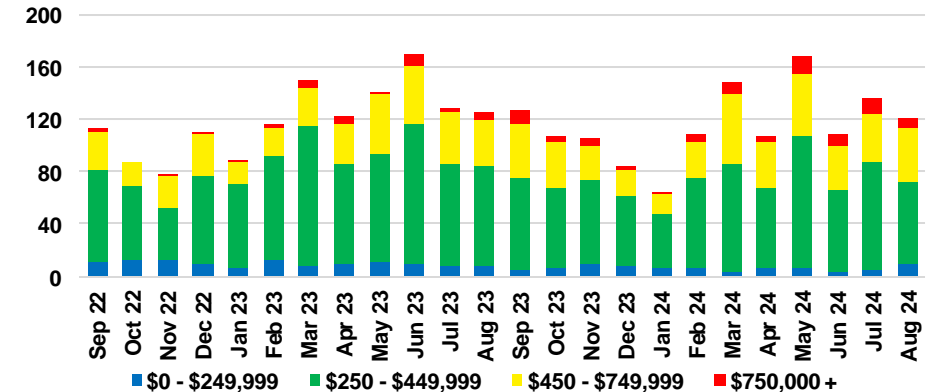

JACKSON COUNTY SALES BY PRICE POINT