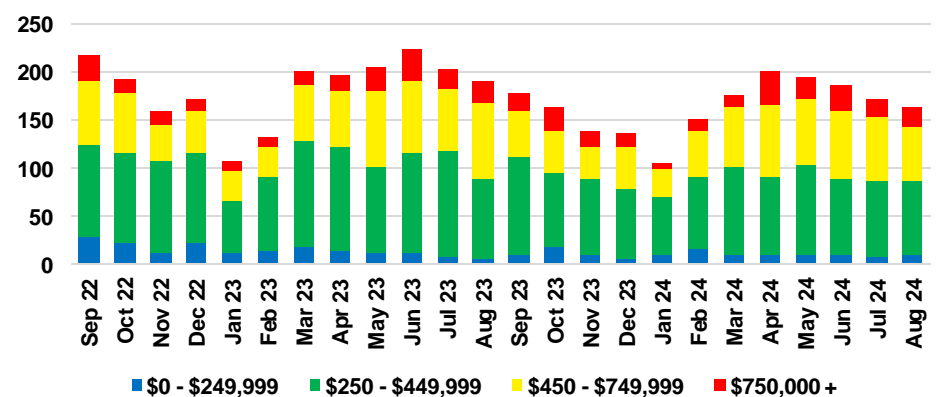

HALL COUNTY SALES BY PRICE POINT