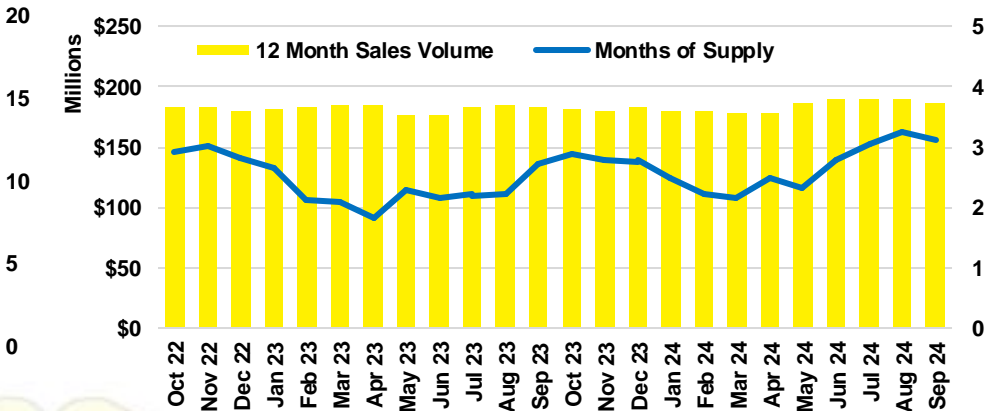

HABERSHAM COUNTY SALES VOLUME VS SUPPLY