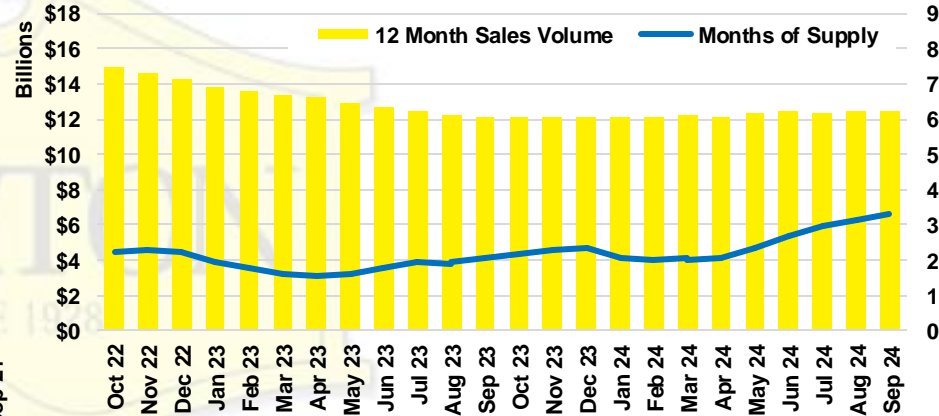

NORTH GEORGIA DEEP DIVE MARKET DATA

September
2024

September 2024

DEEP DIVE

NORTH GEORGIA QUICK N' DICATORS

NORTH GEORGIA INVENTORY MONTHS OF SUPPLY

NORTH GEORGIA SALES VOLUME VS SUPPLY

NORTH GEORGIA SALES BY PRICE POINT