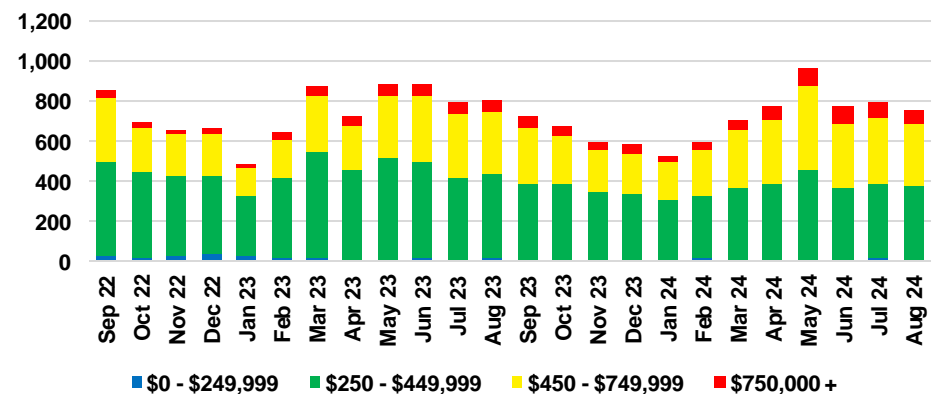

FRANKLIN COUNTY INVENTORY BY PRICE POINT

GWINNETT COUNTY QUICK N' DICATORS

GWINNETT COUNTY SALES VOLUME VS SUPPLY

GWINNETT COUNTY INVENTORY MONTHS OF SUPPLY

GWINNETT COUNTY 12 MONTH AVERAGE SALES PRICE

GWINNETT COUNTY SALES BY PRICE POINT