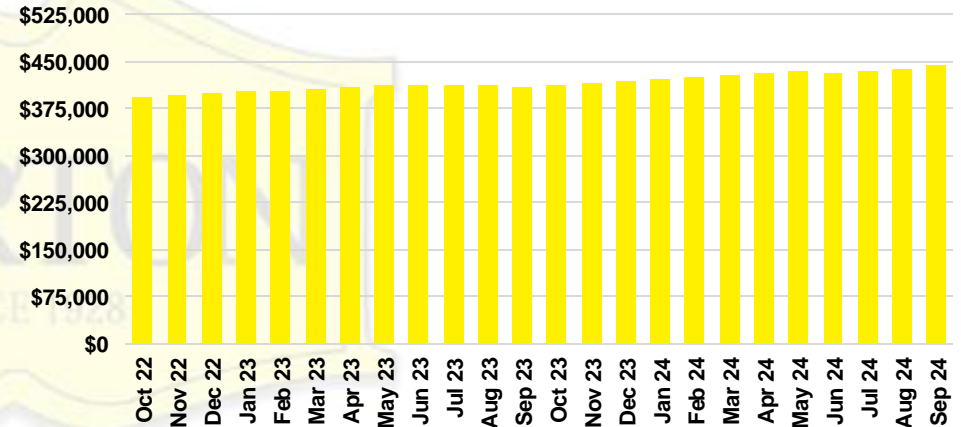

STEPHENS COUNTY SALES BY PRICE POINT

STEPHENS COUNTY INVENTORY BY PRICE POINT

WALTON COUNTY QUICK N'DICATORS

WALTON COUNTY SALES VOLUME VS SUPPLY

WALTON COUNTY INVENTORY MONTHS OF SUPPLY

WALTON COUNTY 12 MONTH AVERAGE SALES PRICE