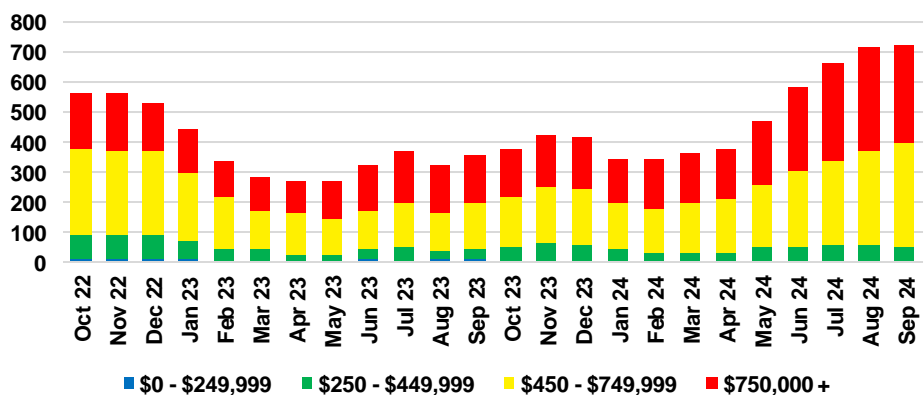

FORSYTH COUNTY INVENTORY BY PRICE POINT