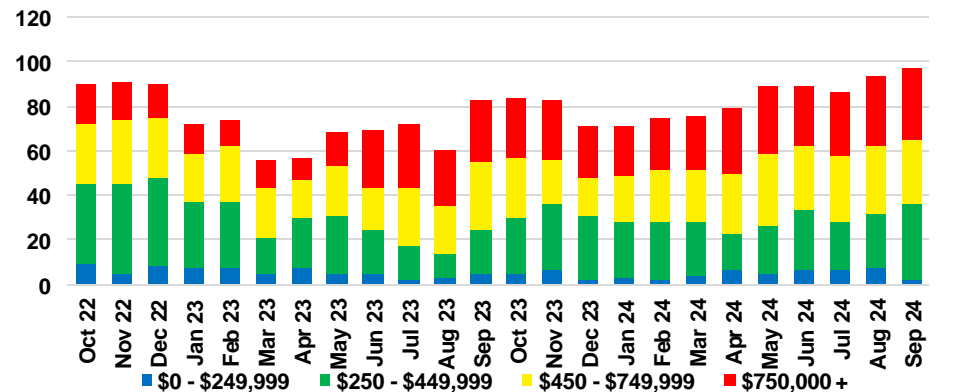

LUMPKIN COUNTY INVENTORY BY PRICE POINT