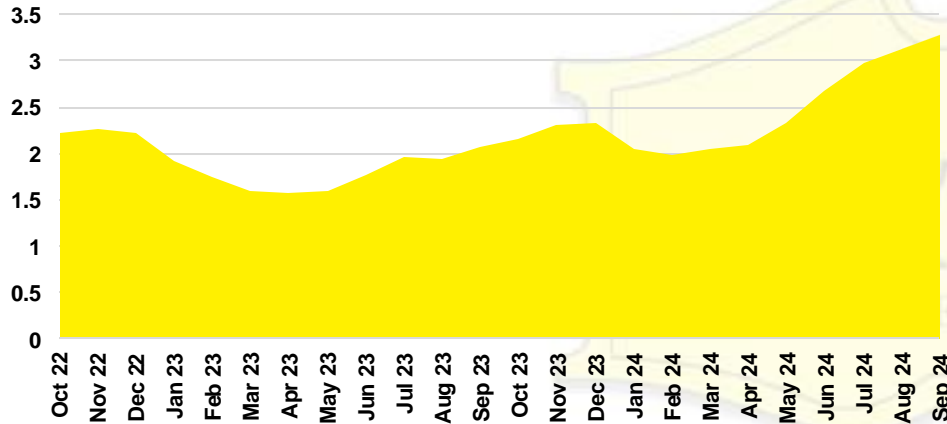

NORTH GEORGIA DEEP DIVE MARKET DATA

September
2024

September 2024

DEEP DIVE

NORTH GEORGIA QUICK N' DICATORS

NORTH GEORGIA INVENTORY MONTHS OF SUPPLY

NORTH GEORGIA SALES VOLUME VS SUPPLY

NORTH GEORGIA SALES BY PRICE POINT