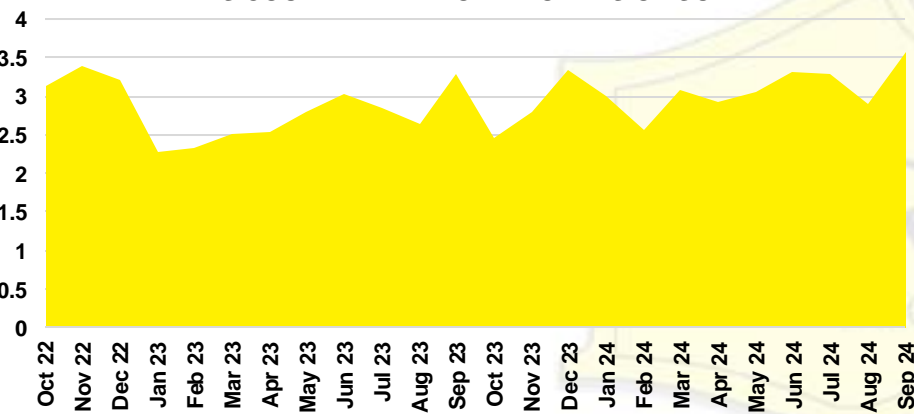

NORTH GEORGIA INVENTORY BY PRICE POINT

BANKS COUNTY QUICK N'DICATORS

BANKS COUNTY SALES VOLUME VS SUPPLY

BANKS COUNTY INVENTORY MONTHS OF SUPPLY

BANKS COUNTY 12 MONTH AVERAGE SALES PRICE

BANKS COUNTY SALES BY PRICE POINT