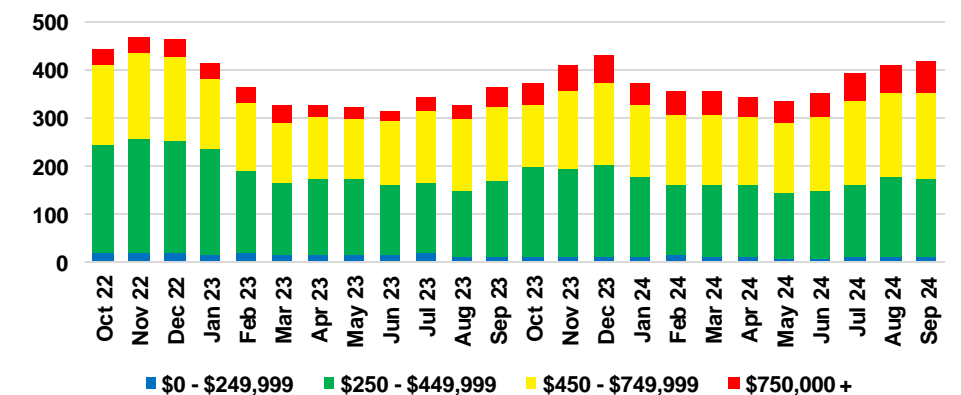

RABUN COUNTY SALES BY PRICE POINT

RABUN COUNTY INVENTORY BY PRICE POINT

STEPHENS COUNTY QUICK N' DICATORS

STEPHENS COUNTY SALES VOLUME VS SUPPLY

STEPHENS COUNTY INVENTORY MONTHS OF SUPPLY

STEPHENS COUNTY 12 MONTH AVERAGE SALES PRICE

STEPHENS COUNTY SALES BY PRICE POINT

STEPHENS COUNTY INVENTORY BY PRICE POINT

WALTON COUNTY QUICK N'DICATORS

WALTON COUNTY SALES VOLUME VS SUPPLY

WALTON COUNTY INVENTORY MONTHS OF SUPPLY

WALTON COUNTY 12 MONTH AVERAGE SALES PRICE

WALTON COUNTY SALES BY PRICE POINT

WALTON COUNTY INVENTORY BY PRICE POINT

WHITE COUNTY QUICK N'DICATORS

WHITE COUNTY SALES VOLUME VS SUPPLY

WHITE COUNTY INVENTORY MONTHS OF SUPPLY

WHITE COUNTY 12 MONTH AVERAGE SALES PRICE