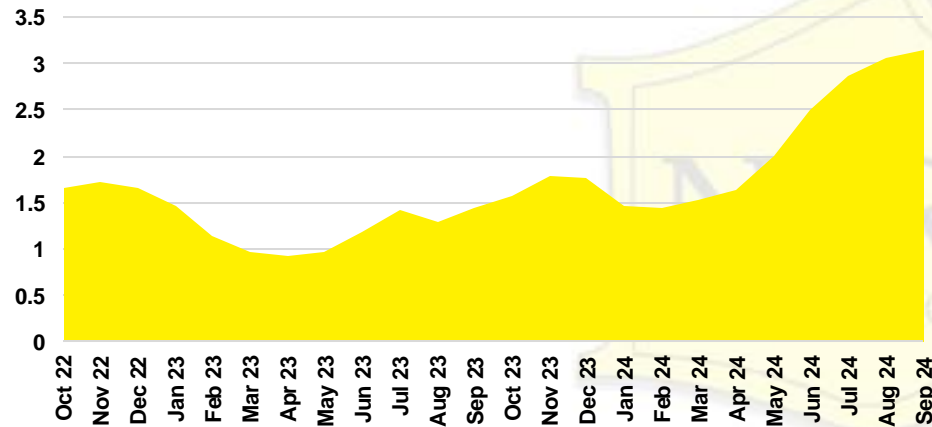

DAWSON COUNTY INVENTORY BY PRICE POINT

FORSYTH COUNTY QUICK N'DICATORS

FORSYTH COUNTY SALES VOLUME VS SUPPLY

FORSYTH COUNTY INVENTORY MONTHS OF SUPPLY

FORSYTH COUNTY 12 MONTH AVERAGE SALES PRICE

FORSYTH COUNTY SALES BY PRICE POINT