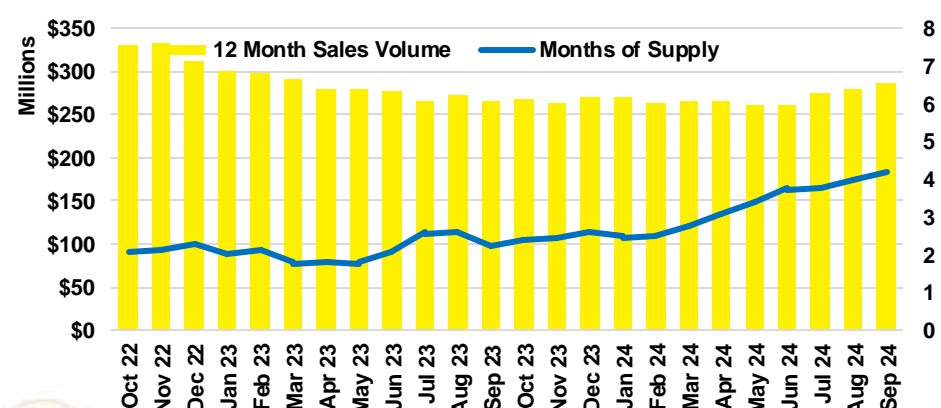

DAWSON COUNTY SALES VOLUME VS SUPPLY