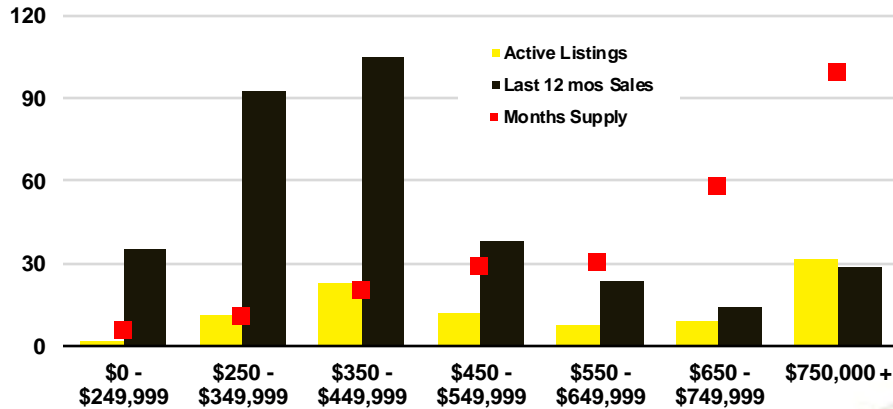

HALL COUNTY SALES BY PRICE POINT

HALL COUNTY INVENTORY BY PRICE POINT

JACKSON COUNTY QUICK N'DICATORS

JACKSON COUNTY SALES VOLUME VS SUPPLY

JACKSON COUNTY INVENTORY MONTHS OF SUPPLY

JACKSON COUNTY 12 MONTH AVERAGE SALES PRICE

JACKSON COUNTY SALES BY PRICE POINT

JACKSON COUNTY INVENTORY BY PRICE POINT

LUMPKIN COUNTY QUICK N'DICATORS

LUMPKIN COUNTY SALES VOLUME VS SUPPLY

LUMPKIN COUNTY INVENTORY MONTHS OF SUPPLY

LUMPKIN COUNTY 12 MONTH AVERAGE SALES PRICE