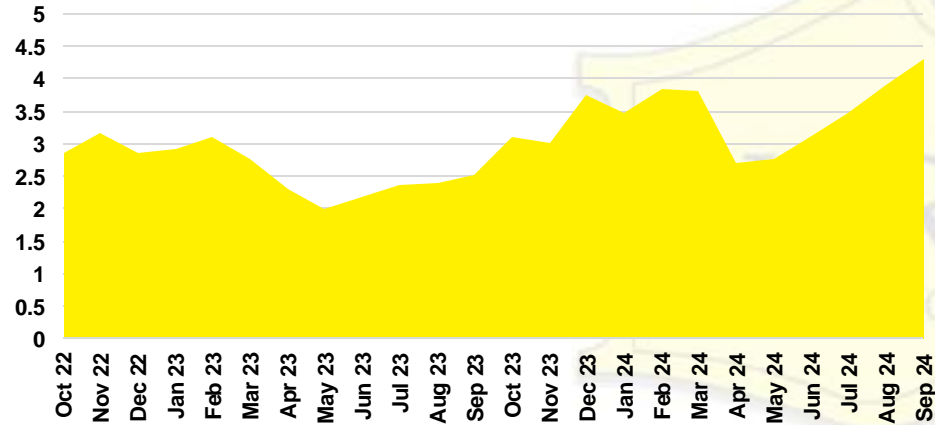

FORSYTH COUNTY INVENTORY BY PRICE POINT

FRANKLIN COUNTY QUICK N'DICATORS

FRANKLIN COUNTY SALES VOLUME VS SUPPLY

FRANKLIN COUNTY INVENTORY MONTHS OF SUPPLY

FRANKLIN COUNTY 12 MONTH AVERAGE SALES PRICE

FRANKLIN COUNTY SALES BY PRICE POINT