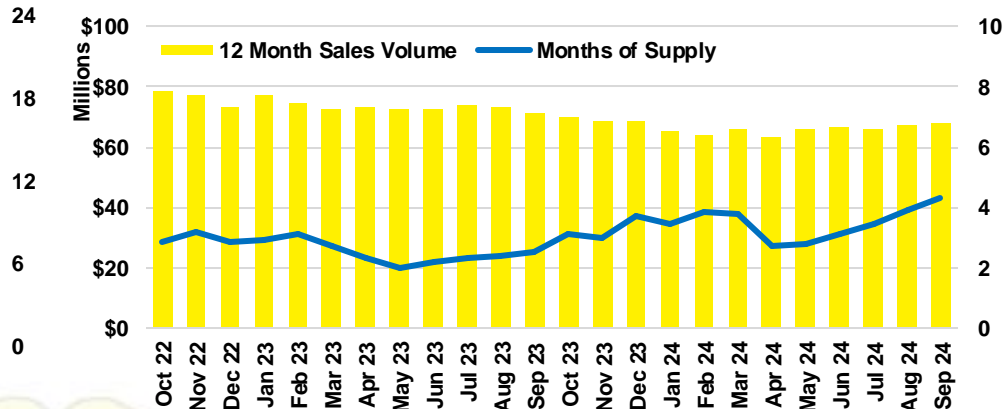

FRANKLIN COUNTY SALES VOLUME VS SUPPLY