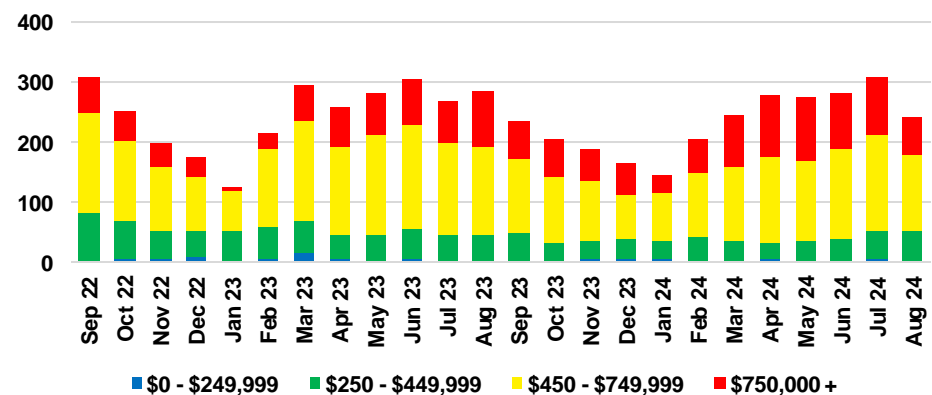

DAWSON COUNTY INVENTORY BY PRICE POINT

FORSYTH COUNTY QUICK N'DICATORS

FORSYTH COUNTY SALES VOLUME VS SUPPLY

FORSYTH COUNTY INVENTORY MONTHS OF SUPPLY

FORSYTH COUNTY 12 MONTH AVERAGE SALES PRICE

FORSYTH COUNTY SALES BY PRICE POINT