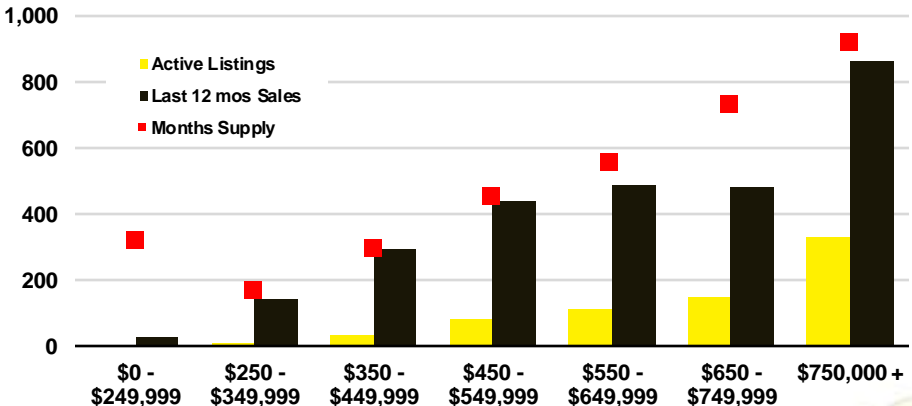

BARROW COUNTY INVENTORY BY PRICE POINT

CHEROKEE COUNTY QUICK N'DICATORS

CHEROKEE COUNTY SALES VOLUME VS SUPPLY

CHEROKEE COUNTY INVENTORY MONTHS OF SUPPLY

CHEROKEE COUNTY 12 MONTH AVERAGE SALES PRICE

CHEROKEE COUNTY SALES BY PRICE POINT

CHEROKEE COUNTY INVENTORY BY PRICE POINT

DAWSON COUNTY QUICK N'DICATORS

DAWSON COUNTY SALES VOLUME VS SUPPLY

DAWSON COUNTY INVENTORY MONTHS OF SUPPLY

DAWSON COUNTY 12 MONTH AVERAGE SALES PRICE

DAWSON COUNTY SALES BY PRICE POINT

DAWSON COUNTY INVENTORY BY PRICE POINT

FORSYTH COUNTY QUICK N'DICATORS

FORSYTH COUNTY SALES VOLUME VS SUPPLY

FORSYTH COUNTY INVENTORY MONTHS OF SUPPLY

FORSYTH COUNTY 12 MONTH AVERAGE SALES PRICE

FORSYTH COUNTY SALES BY PRICE POINT