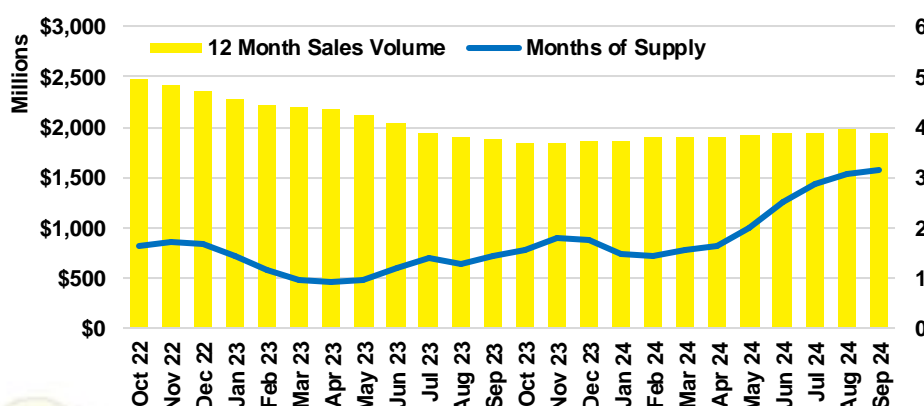

CHEROKEE COUNTY INVENTORY BY PRICE POINT

DAWSON COUNTY QUICK N'DICATORS

DAWSON COUNTY SALES VOLUME VS SUPPLY

DAWSON COUNTY INVENTORY MONTHS OF SUPPLY

DAWSON COUNTY 12 MONTH AVERAGE SALES PRICE

DAWSON COUNTY SALES BY PRICE POINT

DAWSON COUNTY INVENTORY BY PRICE POINT

FORSYTH COUNTY QUICK N'DICATORS

FORSYTH COUNTY SALES VOLUME VS SUPPLY

FORSYTH COUNTY INVENTORY MONTHS OF SUPPLY

FORSYTH COUNTY 12 MONTH AVERAGE SALES PRICE

FORSYTH COUNTY SALES BY PRICE POINT