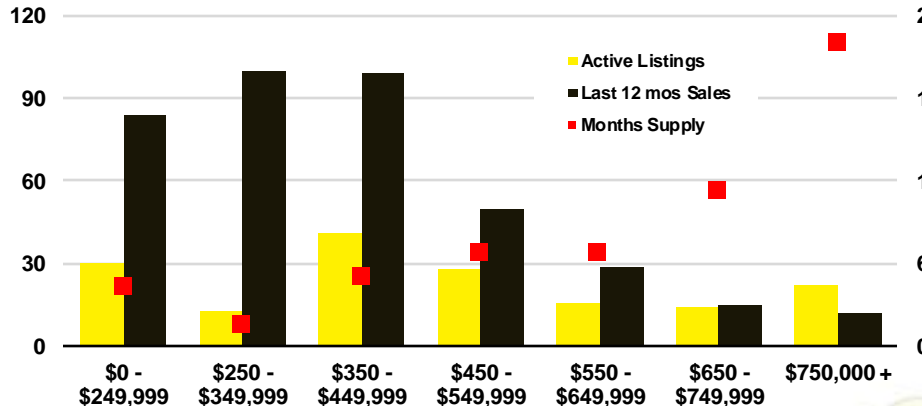

RABUN COUNTY SALES BY PRICE POINT

RABUN COUNTY INVENTORY BY PRICE POINT

STEPHENS COUNTY QUICK N' DICATORS

STEPHENS COUNTY SALES VOLUME VS SUPPLY

STEPHENS COUNTY INVENTORY MONTHS OF SUPPLY

STEPHENS COUNTY 12 MONTH AVERAGE SALES PRICE

STEPHENS COUNTY SALES BY PRICE POINT

STEPHENS COUNTY INVENTORY BY PRICE POINT

WALTON COUNTY QUICK N'DICATORS

WALTON COUNTY SALES VOLUME VS SUPPLY

WALTON COUNTY INVENTORY MONTHS OF SUPPLY

WALTON COUNTY 12 MONTH AVERAGE SALES PRICE

WALTON COUNTY SALES BY PRICE POINT

WALTON COUNTY INVENTORY BY PRICE POINT

WHITE COUNTY QUICK N'DICATORS

WHITE COUNTY SALES VOLUME VS SUPPLY

WHITE COUNTY INVENTORY MONTHS OF SUPPLY

WHITE COUNTY 12 MONTH AVERAGE SALES PRICE