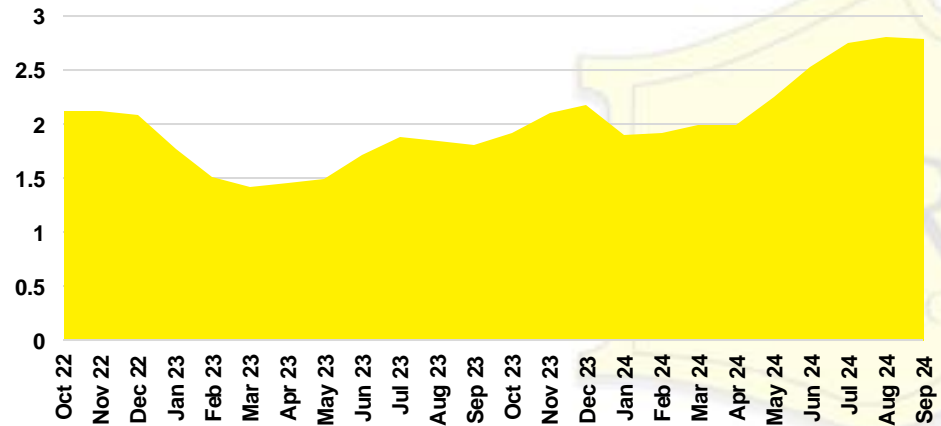

BARROW COUNTY INVENTORY BY PRICE POINT

CHEROKEE COUNTY QUICK N'DICATORS

CHEROKEE COUNTY SALES VOLUME VS SUPPLY

CHEROKEE COUNTY INVENTORY MONTHS OF SUPPLY

CHEROKEE COUNTY 12 MONTH AVERAGE SALES PRICE

CHEROKEE COUNTY SALES BY PRICE POINT