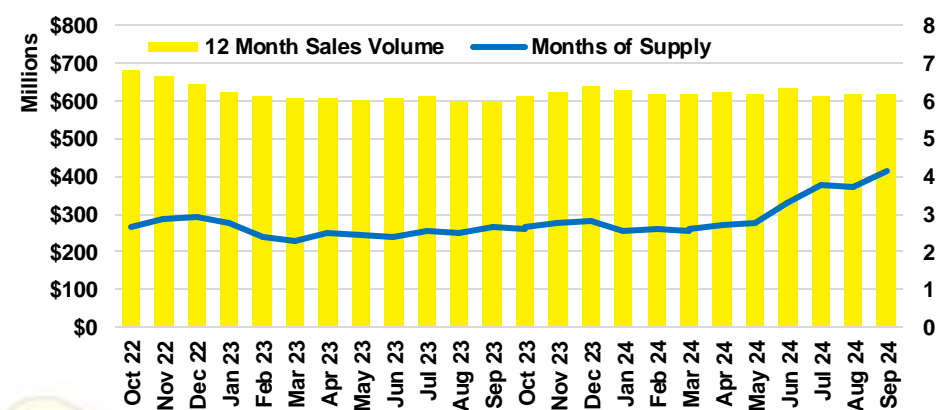

HALL COUNTY SALES BY PRICE POINT

HALL COUNTY INVENTORY BY PRICE POINT

JACKSON COUNTY QUICK N'DICATORS

JACKSON COUNTY SALES VOLUME VS SUPPLY

JACKSON COUNTY INVENTORY MONTHS OF SUPPLY

JACKSON COUNTY 12 MONTH AVERAGE SALES PRICE