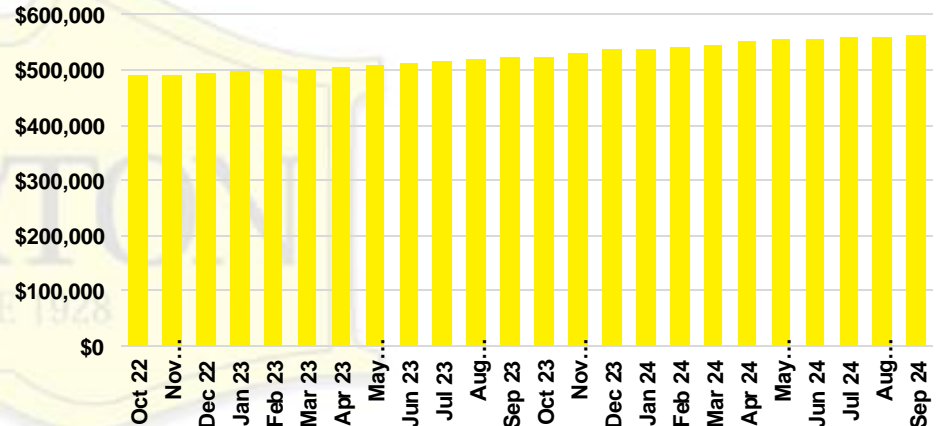

BARROW COUNTY INVENTORY BY PRICE POINT

CHEROKEE COUNTY QUICK N'DICATORS

CHEROKEE COUNTY SALES VOLUME VS SUPPLY

CHEROKEE COUNTY INVENTORY MONTHS OF SUPPLY

CHEROKEE COUNTY 12 MONTH AVERAGE SALES PRICE

CHEROKEE COUNTY SALES BY PRICE POINT