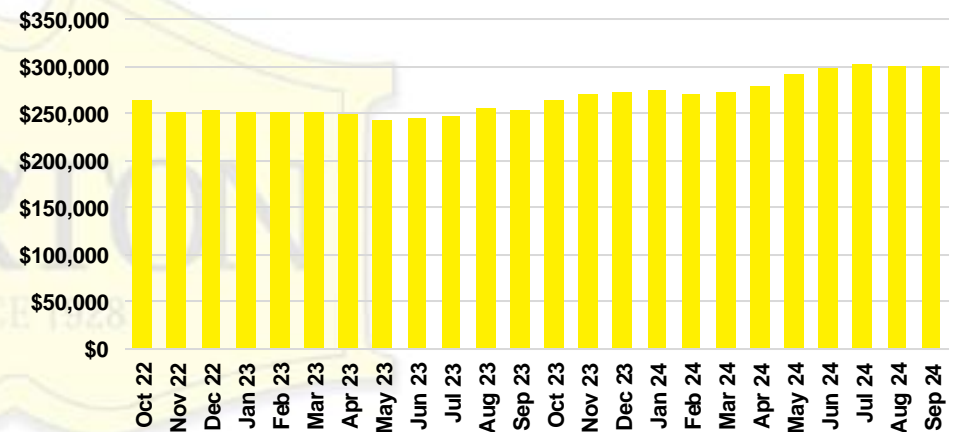

RABUN COUNTY SALES BY PRICE POINT

RABUN COUNTY INVENTORY BY PRICE POINT

STEPHENS COUNTY QUICK N' DICATORS

STEPHENS COUNTY SALES VOLUME VS SUPPLY

STEPHENS COUNTY INVENTORY MONTHS OF SUPPLY

STEPHENS COUNTY 12 MONTH AVERAGE SALES PRICE