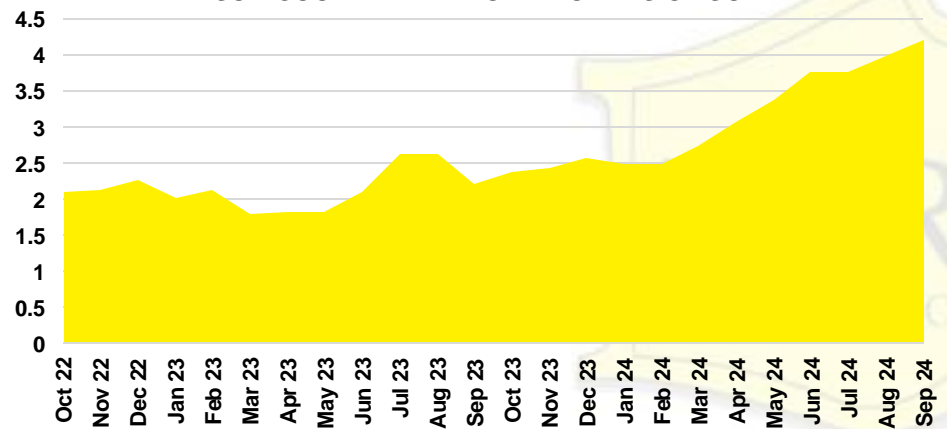

CHEROKEE COUNTY INVENTORY BY PRICE POINT

DAWSON COUNTY QUICK N'DICATORS

DAWSON COUNTY SALES VOLUME VS SUPPLY

DAWSON COUNTY INVENTORY MONTHS OF SUPPLY

DAWSON COUNTY 12 MONTH AVERAGE SALES PRICE

DAWSON COUNTY SALES BY PRICE POINT