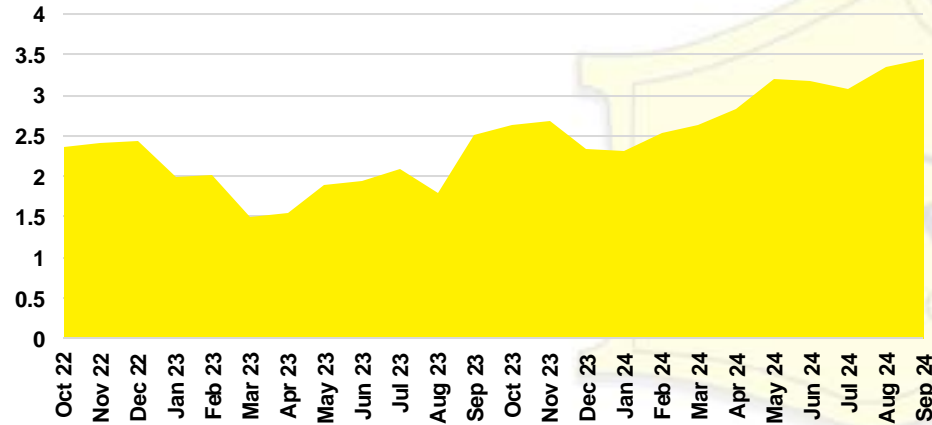

JACKSON COUNTY SALES BY PRICE POINT

JACKSON COUNTY INVENTORY BY PRICE POINT

LUMPKIN COUNTY QUICK N'DICATORS

LUMPKIN COUNTY SALES VOLUME VS SUPPLY

LUMPKIN COUNTY INVENTORY MONTHS OF SUPPLY

LUMPKIN COUNTY 12 MONTH AVERAGE SALES PRICE