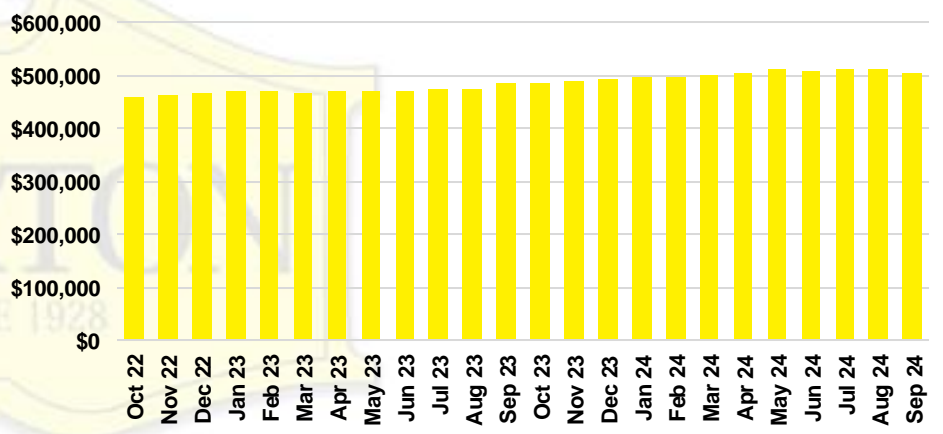

HABERSHAM COUNTY SALES BY PRICE POINT

HABERSHAM COUNTY INVENTORY BY PRICE POINT

HALL COUNTY QUICK N'DICATORS

HALL COUNTY SALES VOLUME VS SUPPLY

HALL COUNTY INVENTORY MONTHS OF SUPPLY

HALL COUNTY 12 MONTH AVERAGE SALES PRICE