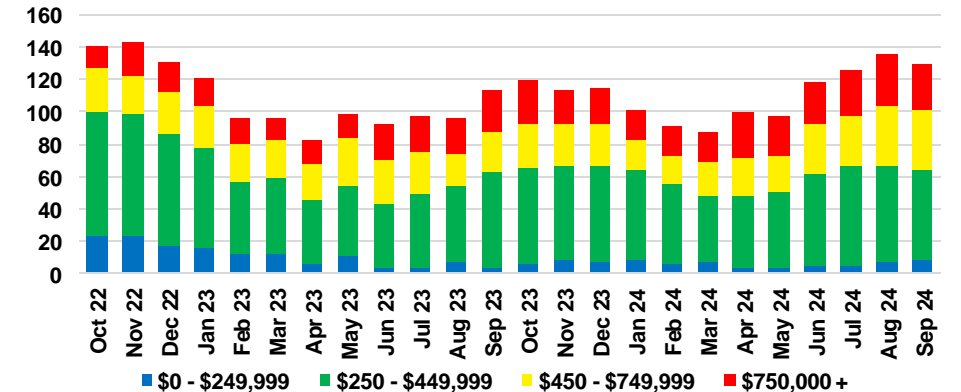

HABERSHAM COUNTY INVENTORY BY PRICE POINT