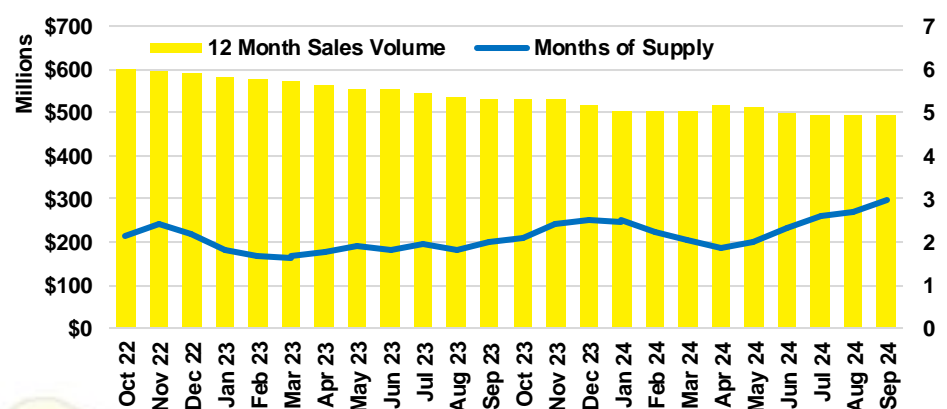

BARROW COUNTY SALES VOLUME VS SUPPLY