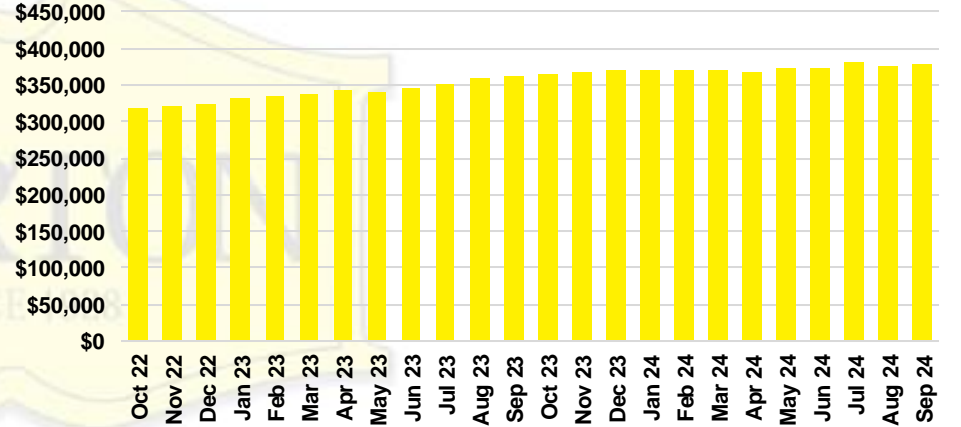

GWINNETT COUNTY INVENTORY BY PRICE POINT

HABERSHAM COUNTY QUICK N'DICATORS

HABERSHAM COUNTY SALES VOLUME VS SUPPLY

HABERSHAM COUNTY INVENTORY MONTHS OF SUPPLY

HABERSHAM COUNTY 12 MONTH AVERAGE SALES PRICE