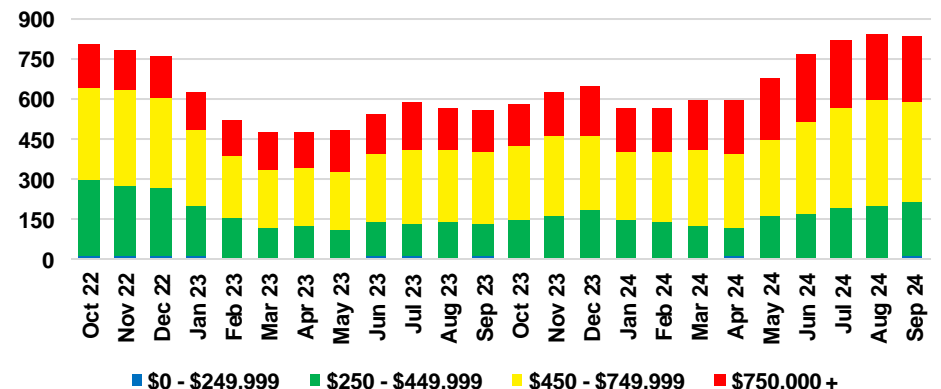

CHEROKEE COUNTY INVENTORY BY PRICE POINT