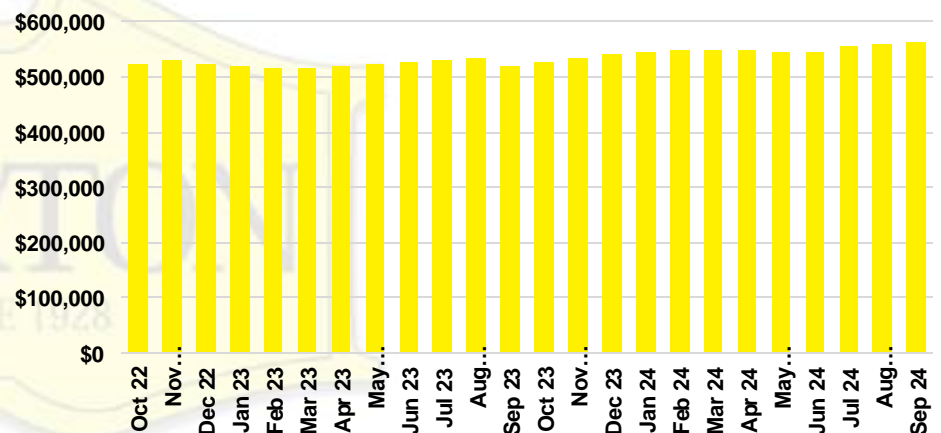

CHEROKEE COUNTY INVENTORY BY PRICE POINT

DAWSON COUNTY QUICK N'DICATORS

DAWSON COUNTY SALES VOLUME VS SUPPLY

DAWSON COUNTY INVENTORY MONTHS OF SUPPLY

DAWSON COUNTY 12 MONTH AVERAGE SALES PRICE

DAWSON COUNTY SALES BY PRICE POINT

DAWSON COUNTY INVENTORY BY PRICE POINT

FORSYTH COUNTY QUICK N'DICATORS

FORSYTH COUNTY SALES VOLUME VS SUPPLY

FORSYTH COUNTY INVENTORY MONTHS OF SUPPLY

FORSYTH COUNTY 12 MONTH AVERAGE SALES PRICE

FORSYTH COUNTY SALES BY PRICE POINT