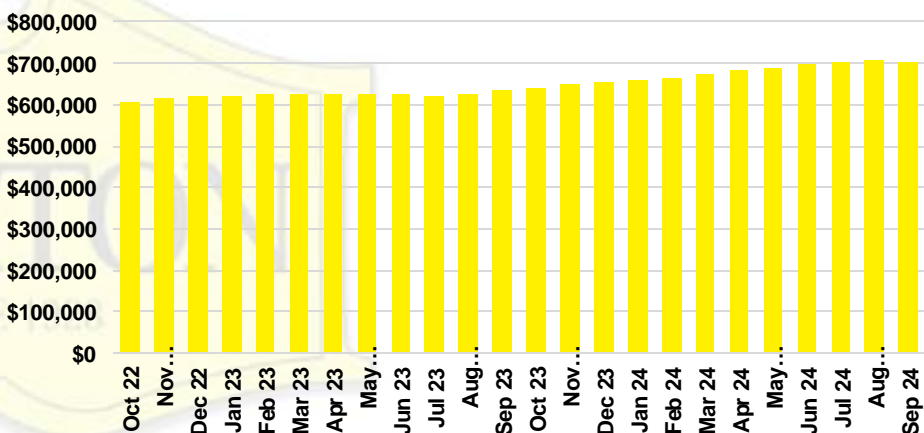

DAWSON COUNTY INVENTORY BY PRICE POINT

FORSYTH COUNTY QUICK N'DICATORS

FORSYTH COUNTY SALES VOLUME VS SUPPLY

FORSYTH COUNTY INVENTORY MONTHS OF SUPPLY

FORSYTH COUNTY 12 MONTH AVERAGE SALES PRICE

FORSYTH COUNTY SALES BY PRICE POINT