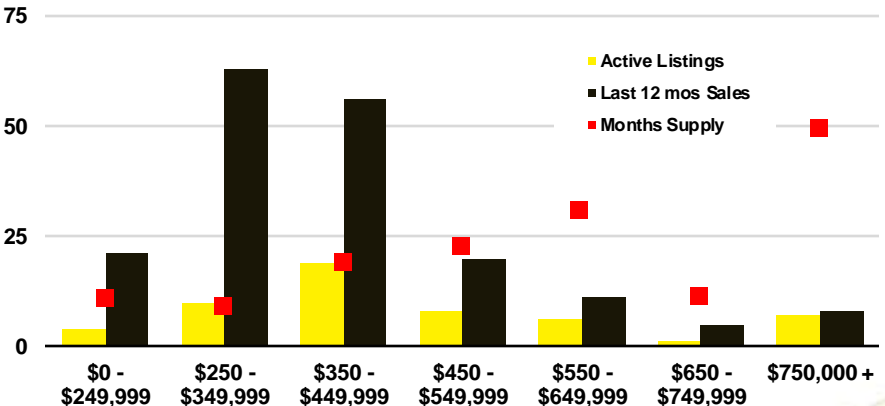

BANKS COUNTY QUICK N'DICATORS