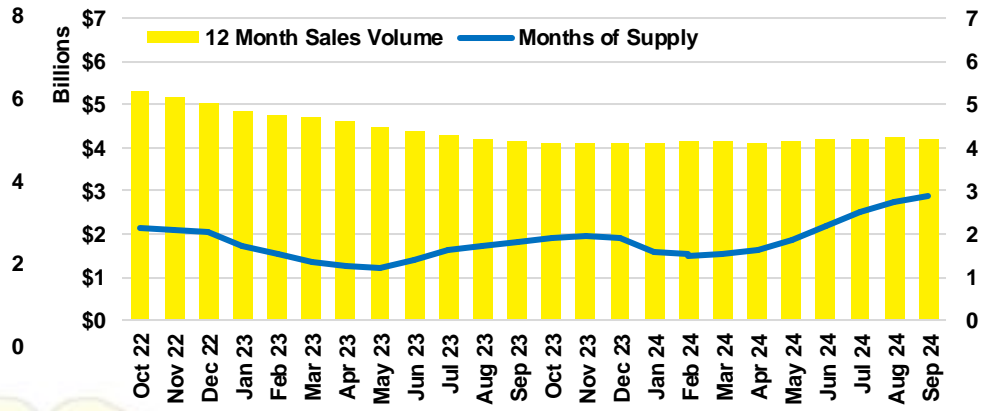

GWINNETT COUNTY SALES VOLUME VS SUPPLY