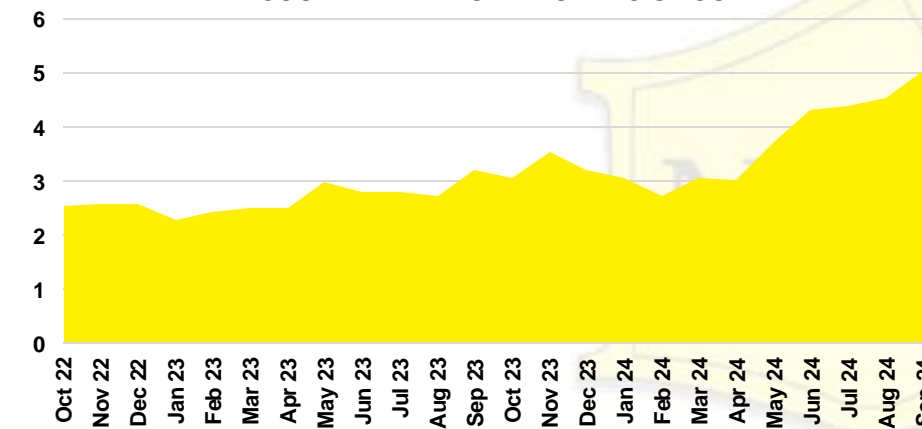

WALTON COUNTY SALES BY PRICE POINT

WALTON COUNTY INVENTORY BY PRICE POINT

WHITE COUNTY QUICK N'DICATORS

WHITE COUNTY SALES VOLUME VS SUPPLY

WHITE COUNTY INVENTORY MONTHS OF SUPPLY

WHITE COUNTY 12 MONTH AVERAGE SALES PRICE