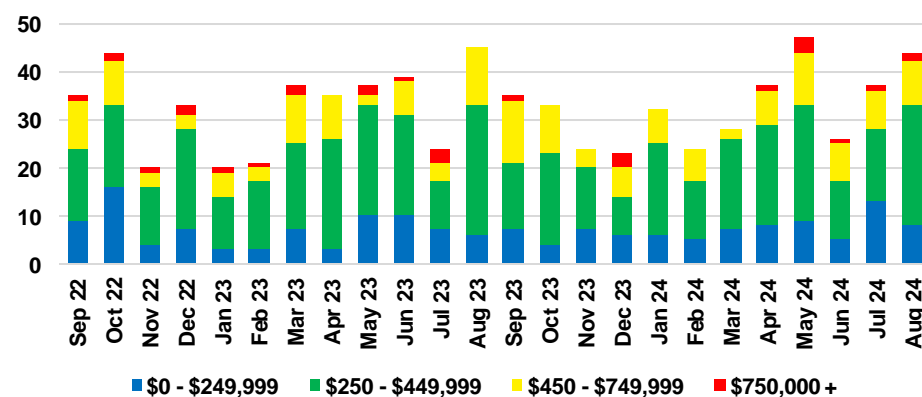

WALTON COUNTY SALES BY PRICE POINT

WALTON COUNTY INVENTORY BY PRICE POINT

WHITE COUNTY QUICK N'DICATORS

WHITE COUNTY SALES VOLUME VS SUPPLY

WHITE COUNTY INVENTORY MONTHS OF SUPPLY

WHITE COUNTY 12 MONTH AVERAGE SALES PRICE

WHITE COUNTY SALES BY PRICE POINT

WHITE COUNTY INVENTORY BY PRICE POINT