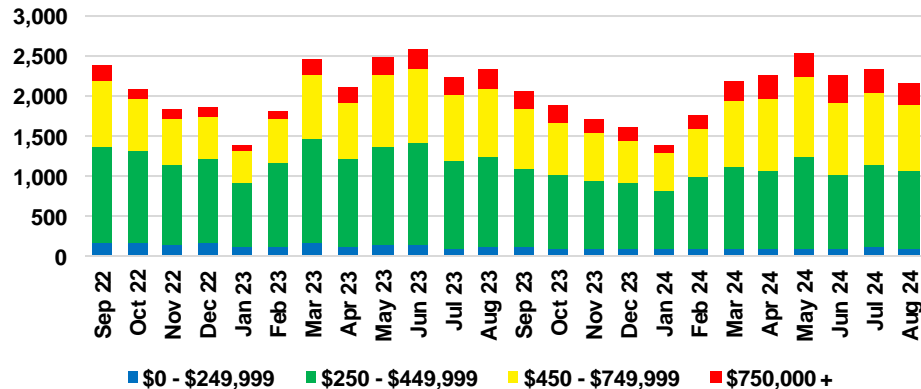

NORTH GEORGIA DEEP DIVE MARKET DATA

September
2024

September 2024

DEEP DIVE

NORTH GEORGIA QUICK N' DICATORS

NORTH GEORGIA INVENTORY MONTHS OF SUPPLY

NORTH GEORGIA SALES VOLUME VS SUPPLY

NORTH GEORGIA SALES BY PRICE POINT

WALTON COUNTY SALES BY PRICE POINT

WALTON COUNTY INVENTORY BY PRICE POINT

WHITE COUNTY QUICK N'DICATORS

WHITE COUNTY SALES VOLUME VS SUPPLY

WHITE COUNTY INVENTORY MONTHS OF SUPPLY

WHITE COUNTY 12 MONTH AVERAGE SALES PRICE