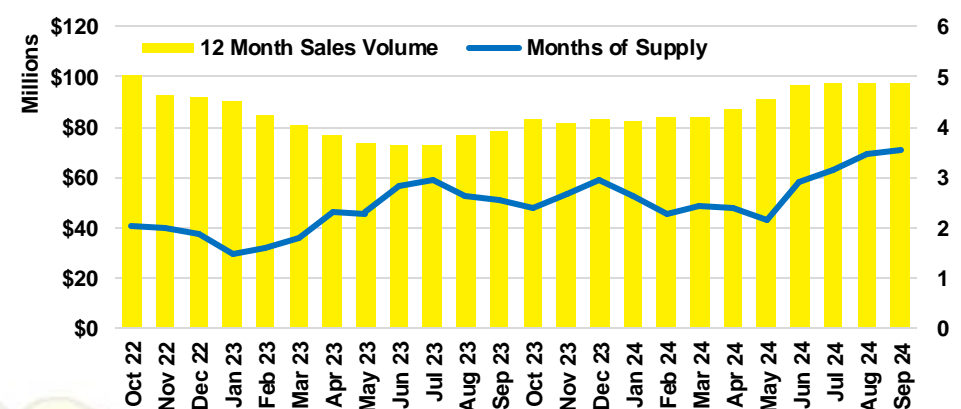

RABUN COUNTY SALES BY PRICE POINT

RABUN COUNTY INVENTORY BY PRICE POINT

STEPHENS COUNTY QUICK N' DICATORS

STEPHENS COUNTY SALES VOLUME VS SUPPLY

STEPHENS COUNTY INVENTORY MONTHS OF SUPPLY

STEPHENS COUNTY 12 MONTH AVERAGE SALES PRICE