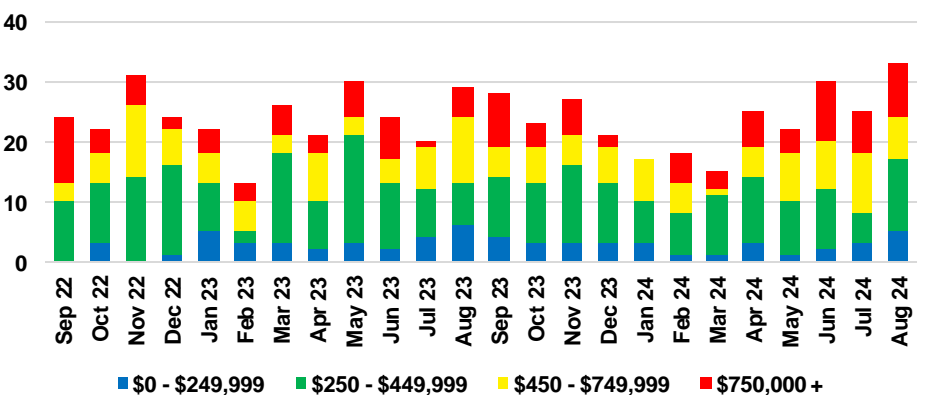

PICKENS COUNTY SALES BY PRICE POINT

PICKENS COUNTY INVENTORY BY PRICE POINT

RABUN COUNTY QUICK N'DICATORS

RABUN COUNTY SALES VOLUME VS SUPPLY

RABUN COUNTY INVENTORY MONTHS OF SUPPLY

RABUN COUNTY 12 MONTH AVERAGE SALES PRICE

RABUN COUNTY SALES BY PRICE POINT

RABUN COUNTY INVENTORY BY PRICE POINT

STEPHENS COUNTY QUICK N' DICATORS

STEPHENS COUNTY SALES VOLUME VS SUPPLY

STEPHENS COUNTY INVENTORY MONTHS OF SUPPLY

STEPHENS COUNTY 12 MONTH AVERAGE SALES PRICE