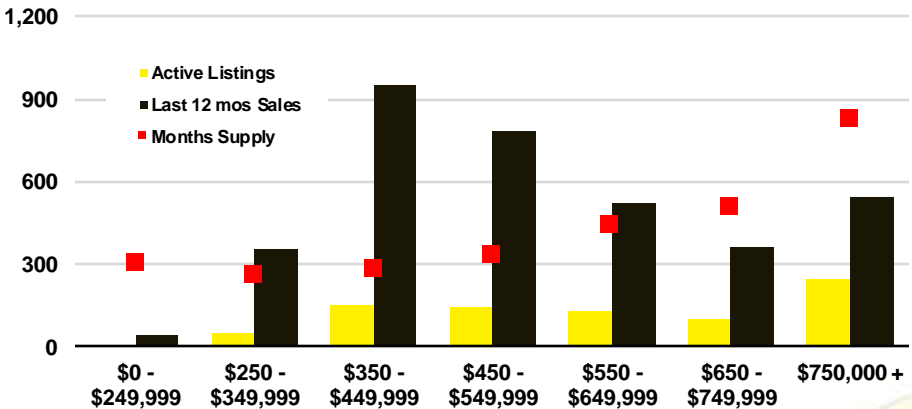

BANKS COUNTY INVENTORY BY PRICE POINT

BARROW COUNTY QUICK N'DICATORS

BARROW COUNTY SALES VOLUME VS SUPPLY

BARROW COUNTY INVENTORY MONTHS OF SUPPLY

BARROW COUNTY 12 MONTH AVERAGE SALES PRICE

BARROW COUNTY SALES BY PRICE POINT

BARROW COUNTY INVENTORY BY PRICE POINT

CHEROKEE COUNTY QUICK N'DICATORS

CHEROKEE COUNTY SALES VOLUME VS SUPPLY

CHEROKEE COUNTY INVENTORY MONTHS OF SUPPLY

CHEROKEE COUNTY 12 MONTH AVERAGE SALES PRICE

CHEROKEE COUNTY SALES BY PRICE POINT

WALTON COUNTY SALES BY PRICE POINT

WALTON COUNTY INVENTORY BY PRICE POINT

WHITE COUNTY QUICK N'DICATORS

WHITE COUNTY SALES VOLUME VS SUPPLY

WHITE COUNTY INVENTORY MONTHS OF SUPPLY

WHITE COUNTY 12 MONTH AVERAGE SALES PRICE