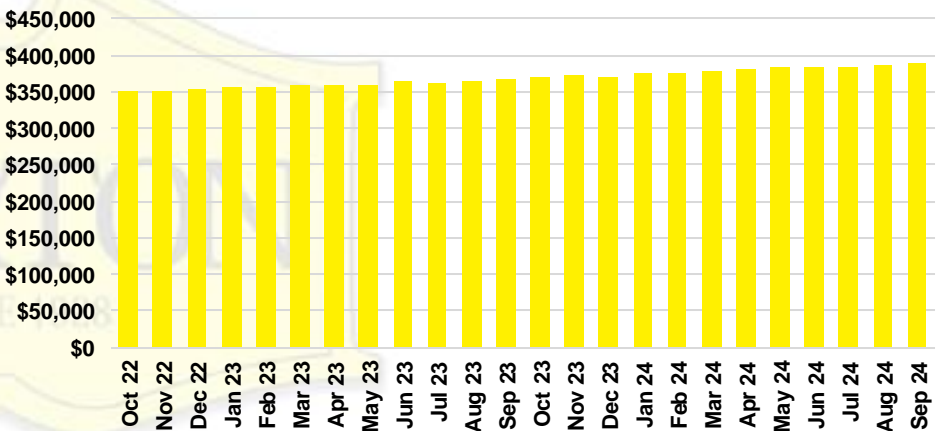

BANKS COUNTY INVENTORY BY PRICE POINT

BARROW COUNTY QUICK N'DICATORS

BARROW COUNTY SALES VOLUME VS SUPPLY

BARROW COUNTY INVENTORY MONTHS OF SUPPLY

BARROW COUNTY 12 MONTH AVERAGE SALES PRICE

BARROW COUNTY SALES BY PRICE POINT

BARROW COUNTY INVENTORY BY PRICE POINT

CHEROKEE COUNTY QUICK N'DICATORS

CHEROKEE COUNTY SALES VOLUME VS SUPPLY

CHEROKEE COUNTY INVENTORY MONTHS OF SUPPLY

CHEROKEE COUNTY 12 MONTH AVERAGE SALES PRICE

CHEROKEE COUNTY SALES BY PRICE POINT