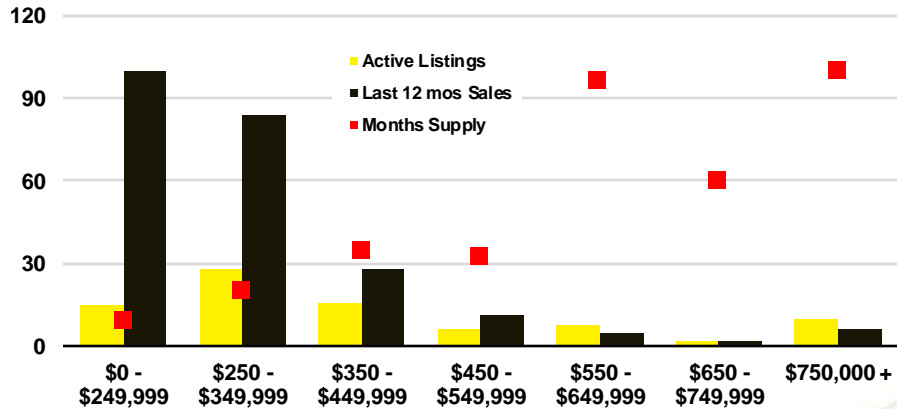

CHEROKEE COUNTY INVENTORY BY PRICE POINT

DAWSON COUNTY QUICK N'DICATORS

DAWSON COUNTY SALES VOLUME VS SUPPLY

DAWSON COUNTY INVENTORY MONTHS OF SUPPLY

DAWSON COUNTY 12 MONTH AVERAGE SALES PRICE

DAWSON COUNTY SALES BY PRICE POINT

DAWSON COUNTY INVENTORY BY PRICE POINT

FORSYTH COUNTY QUICK N'DICATORS

FORSYTH COUNTY SALES VOLUME VS SUPPLY

FORSYTH COUNTY INVENTORY MONTHS OF SUPPLY

FORSYTH COUNTY 12 MONTH AVERAGE SALES PRICE

FORSYTH COUNTY SALES BY PRICE POINT

FORSYTH COUNTY INVENTORY BY PRICE POINT

FRANKLIN COUNTY QUICK N'DICATORS

FRANKLIN COUNTY SALES VOLUME VS SUPPLY

FRANKLIN COUNTY INVENTORY MONTHS OF SUPPLY

FRANKLIN COUNTY 12 MONTH AVERAGE SALES PRICE

FRANKLIN COUNTY SALES BY PRICE POINT