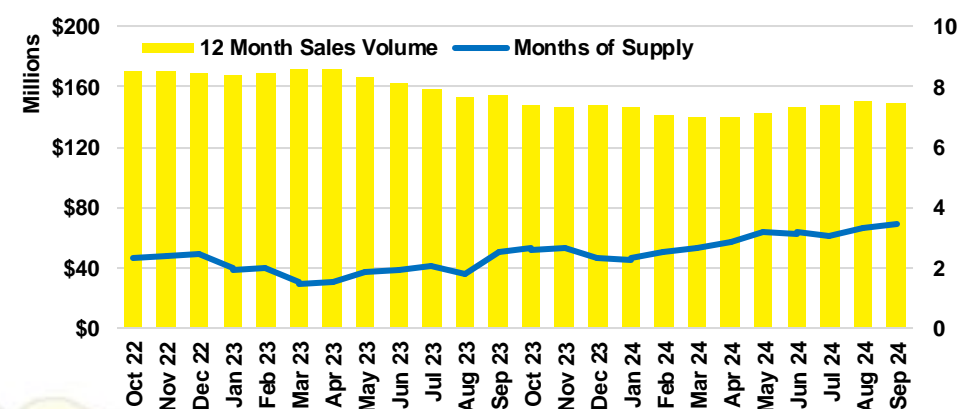

JACKSON COUNTY SALES BY PRICE POINT

JACKSON COUNTY INVENTORY BY PRICE POINT

LUMPKIN COUNTY QUICK N'DICATORS

LUMPKIN COUNTY SALES VOLUME VS SUPPLY

LUMPKIN COUNTY INVENTORY MONTHS OF SUPPLY

LUMPKIN COUNTY 12 MONTH AVERAGE SALES PRICE