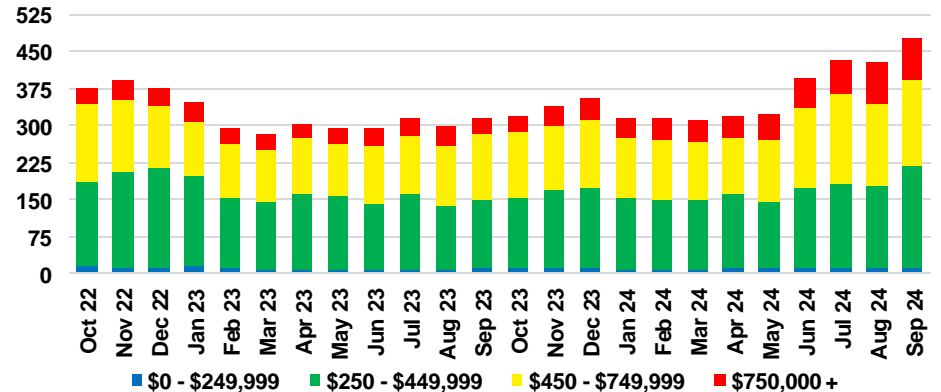

JACKSON COUNTY INVENTORY BY PRICE POINT