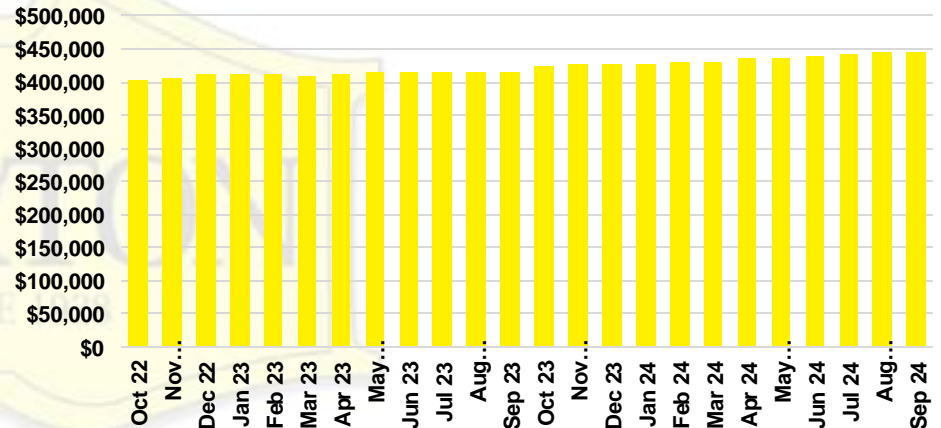

HALL COUNTY SALES BY PRICE POINT

HALL COUNTY INVENTORY BY PRICE POINT

JACKSON COUNTY QUICK N'DICATORS

JACKSON COUNTY SALES VOLUME VS SUPPLY

JACKSON COUNTY INVENTORY MONTHS OF SUPPLY

JACKSON COUNTY 12 MONTH AVERAGE SALES PRICE