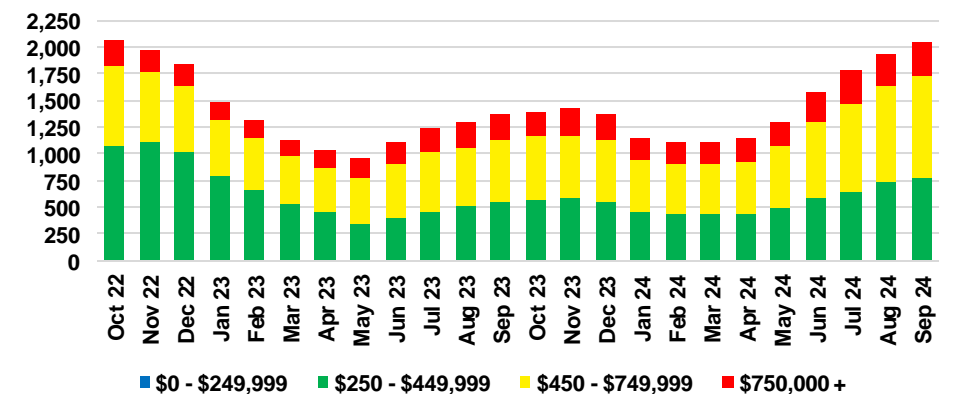

GWINNETT COUNTY INVENTORY BY PRICE POINT