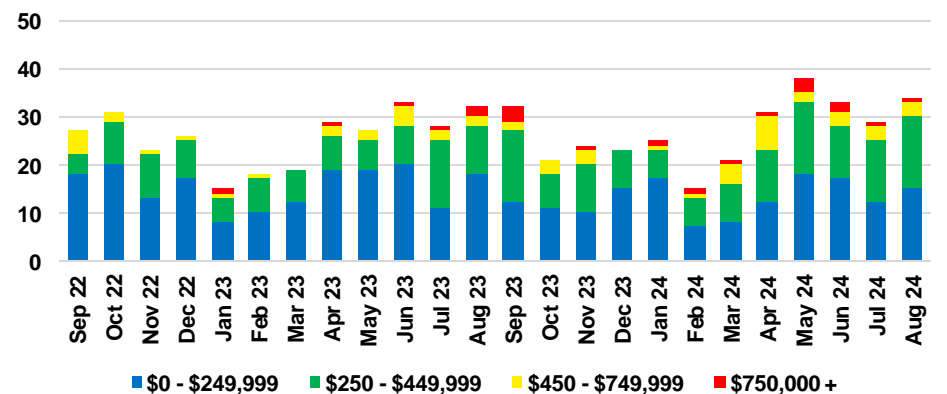

STEPHENS COUNTY SALES BY PRICE POINT