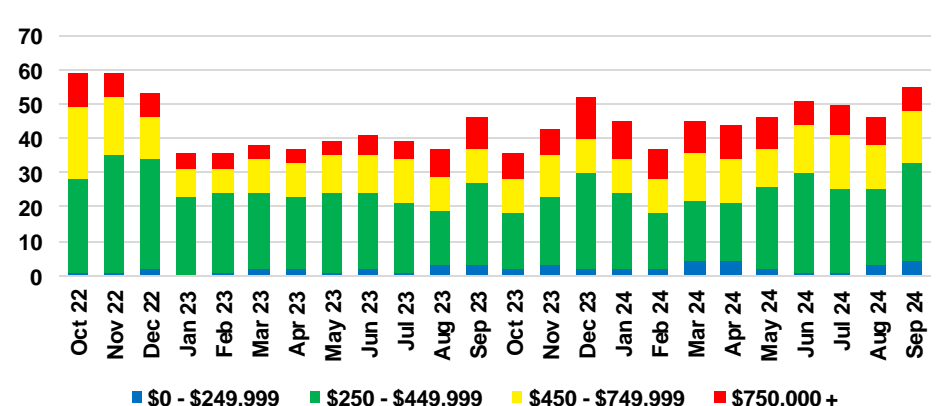

NORTH GEORGIA INVENTORY BY PRICE POINT

BANKS COUNTY QUICK N'DICATORS

BANKS COUNTY SALES VOLUME VS SUPPLY

BANKS COUNTY INVENTORY MONTHS OF SUPPLY

BANKS COUNTY 12 MONTH AVERAGE SALES PRICE

BANKS COUNTY SALES BY PRICE POINT

BANKS COUNTY INVENTORY BY PRICE POINT

BARROW COUNTY QUICK N'DICATORS

BARROW COUNTY SALES VOLUME VS SUPPLY

BARROW COUNTY INVENTORY MONTHS OF SUPPLY

BARROW COUNTY 12 MONTH AVERAGE SALES PRICE

BARROW COUNTY SALES BY PRICE POINT