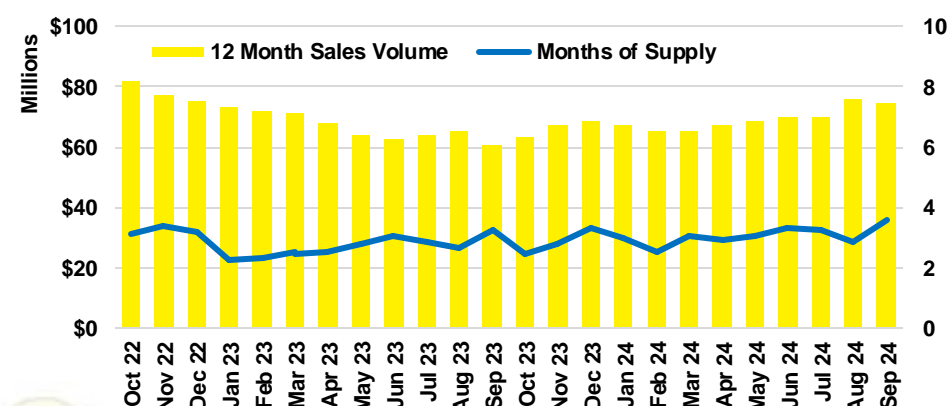

BANKS COUNTY SALES VOLUME VS SUPPLY