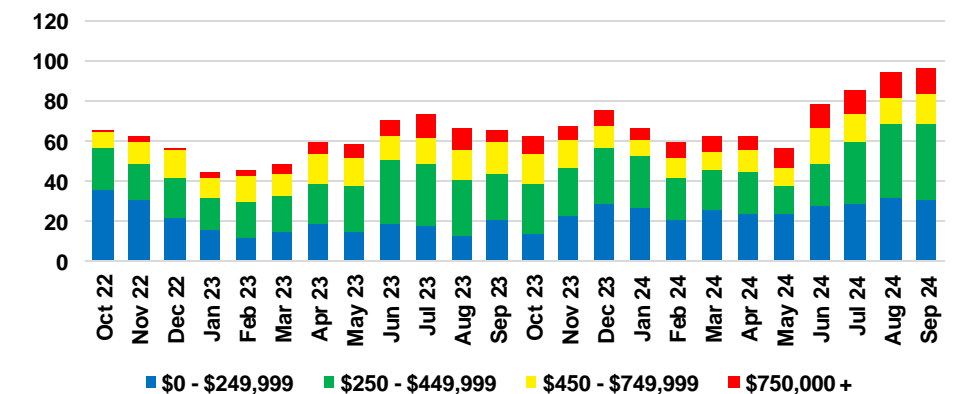

STEPHENS COUNTY INVENTORY BY PRICE POINT