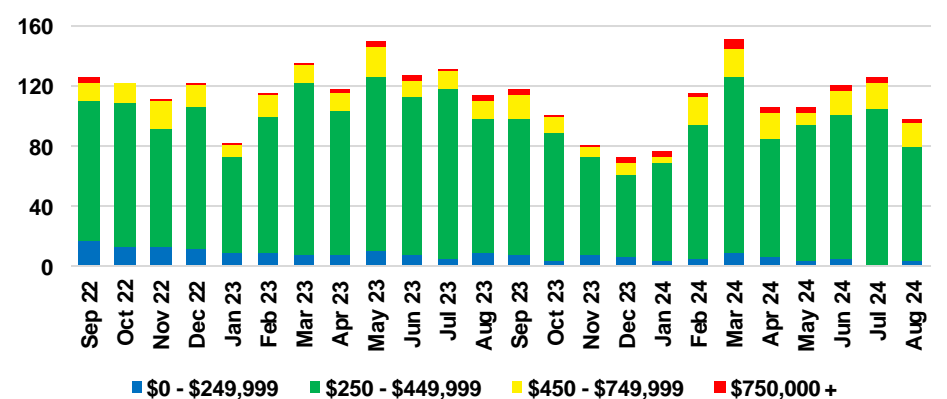

BANKS COUNTY INVENTORY BY PRICE POINT

BARROW COUNTY QUICK N'DICATORS

BARROW COUNTY SALES VOLUME VS SUPPLY

BARROW COUNTY INVENTORY MONTHS OF SUPPLY

BARROW COUNTY 12 MONTH AVERAGE SALES PRICE

BARROW COUNTY SALES BY PRICE POINT

BARROW COUNTY INVENTORY BY PRICE POINT

CHEROKEE COUNTY QUICK N'DICATORS

CHEROKEE COUNTY SALES VOLUME VS SUPPLY

CHEROKEE COUNTY INVENTORY MONTHS OF SUPPLY

CHEROKEE COUNTY 12 MONTH AVERAGE SALES PRICE

CHEROKEE COUNTY SALES BY PRICE POINT