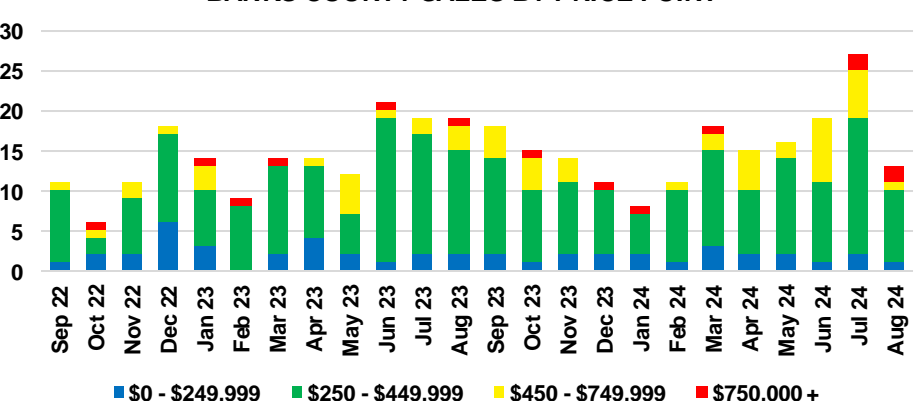

NORTH GEORGIA INVENTORY BY PRICE POINT

BANKS COUNTY QUICK N'DICATORS

BANKS COUNTY SALES VOLUME VS SUPPLY

BANKS COUNTY INVENTORY MONTHS OF SUPPLY

BANKS COUNTY 12 MONTH AVERAGE SALES PRICE

BANKS COUNTY SALES BY PRICE POINT

BANKS COUNTY INVENTORY BY PRICE POINT

BARROW COUNTY QUICK N'DICATORS

BARROW COUNTY SALES VOLUME VS SUPPLY

BARROW COUNTY INVENTORY MONTHS OF SUPPLY

BARROW COUNTY 12 MONTH AVERAGE SALES PRICE

BARROW COUNTY SALES BY PRICE POINT