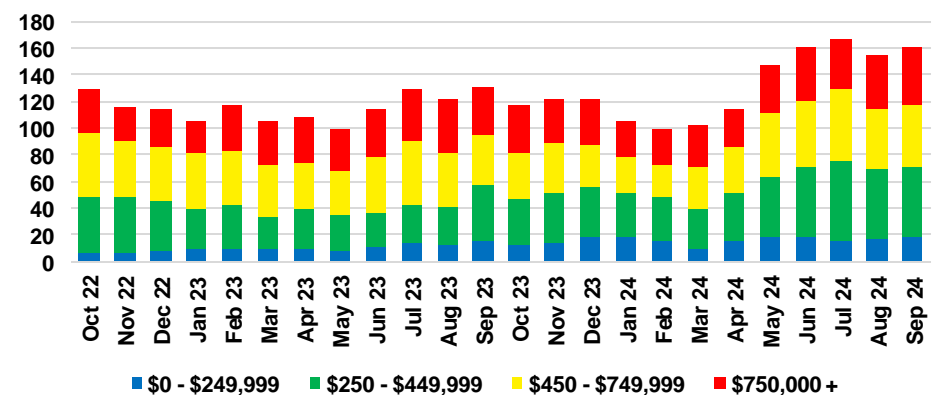

RABUN COUNTY INVENTORY BY PRICE POINT