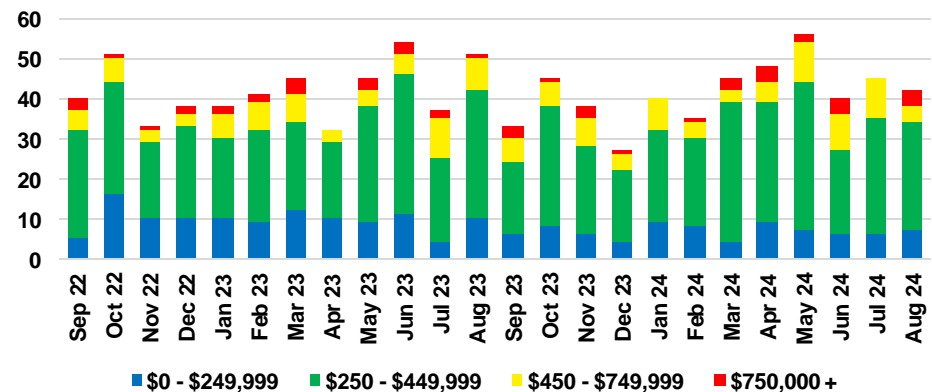

HABERSHAM COUNTY SALES BY PRICE POINT