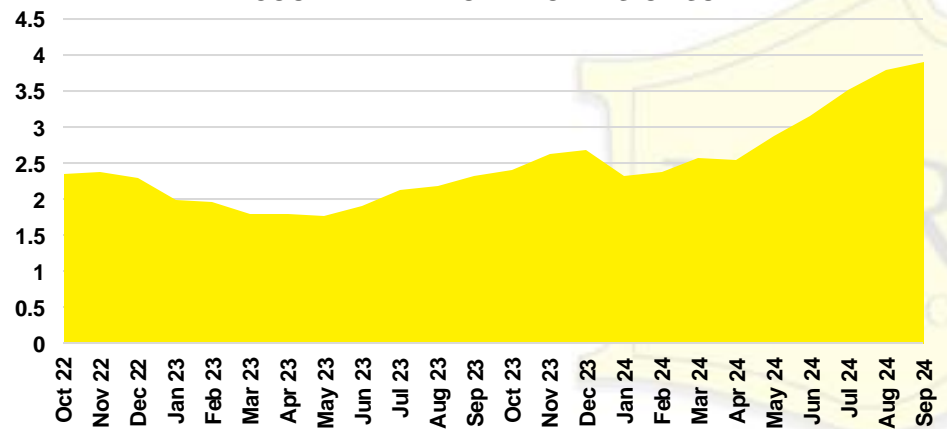

HABERSHAM COUNTY SALES BY PRICE POINT

HABERSHAM COUNTY INVENTORY BY PRICE POINT

HALL COUNTY QUICK N'DICATORS

HALL COUNTY SALES VOLUME VS SUPPLY

HALL COUNTY INVENTORY MONTHS OF SUPPLY

HALL COUNTY 12 MONTH AVERAGE SALES PRICE