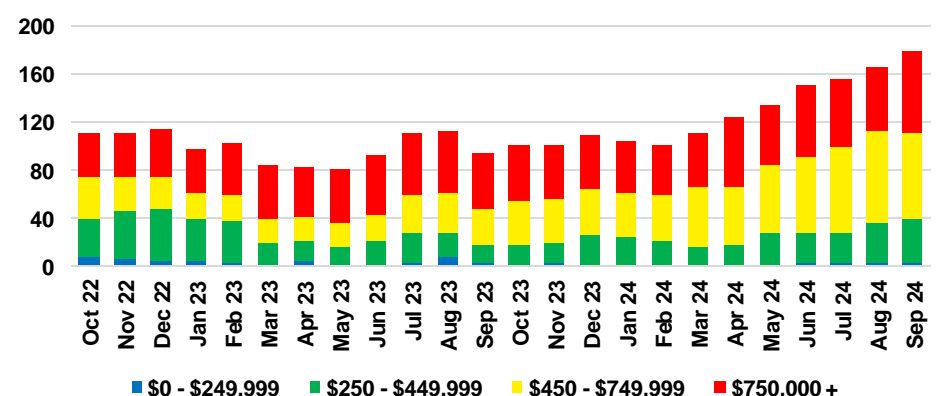

BARROW COUNTY INVENTORY BY PRICE POINT

CHEROKEE COUNTY QUICK N'DICATORS

CHEROKEE COUNTY SALES VOLUME VS SUPPLY

CHEROKEE COUNTY INVENTORY MONTHS OF SUPPLY

CHEROKEE COUNTY 12 MONTH AVERAGE SALES PRICE

CHEROKEE COUNTY SALES BY PRICE POINT

CHEROKEE COUNTY INVENTORY BY PRICE POINT

DAWSON COUNTY QUICK N'DICATORS

DAWSON COUNTY SALES VOLUME VS SUPPLY

DAWSON COUNTY INVENTORY MONTHS OF SUPPLY

DAWSON COUNTY 12 MONTH AVERAGE SALES PRICE

DAWSON COUNTY SALES BY PRICE POINT

DAWSON COUNTY INVENTORY BY PRICE POINT

FORSYTH COUNTY QUICK N'DICATORS

FORSYTH COUNTY SALES VOLUME VS SUPPLY

FORSYTH COUNTY INVENTORY MONTHS OF SUPPLY

FORSYTH COUNTY 12 MONTH AVERAGE SALES PRICE

FORSYTH COUNTY SALES BY PRICE POINT