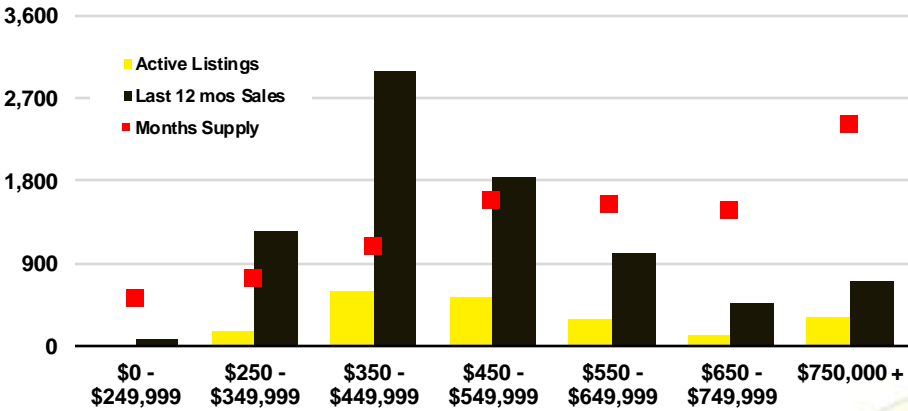

DAWSON COUNTY INVENTORY BY PRICE POINT

FORSYTH COUNTY QUICK N'DICATORS

FORSYTH COUNTY SALES VOLUME VS SUPPLY

FORSYTH COUNTY INVENTORY MONTHS OF SUPPLY

FORSYTH COUNTY 12 MONTH AVERAGE SALES PRICE

FORSYTH COUNTY SALES BY PRICE POINT

FORSYTH COUNTY INVENTORY BY PRICE POINT

FRANKLIN COUNTY QUICK N'DICATORS

FRANKLIN COUNTY SALES VOLUME VS SUPPLY

FRANKLIN COUNTY INVENTORY MONTHS OF SUPPLY

FRANKLIN COUNTY 12 MONTH AVERAGE SALES PRICE

FRANKLIN COUNTY SALES BY PRICE POINT

FRANKLIN COUNTY INVENTORY BY PRICE POINT

GWINNETT COUNTY QUICK N' DICATORS

GWINNETT COUNTY SALES VOLUME VS SUPPLY

GWINNETT COUNTY INVENTORY MONTHS OF SUPPLY

GWINNETT COUNTY 12 MONTH AVERAGE SALES PRICE

GWINNETT COUNTY SALES BY PRICE POINT