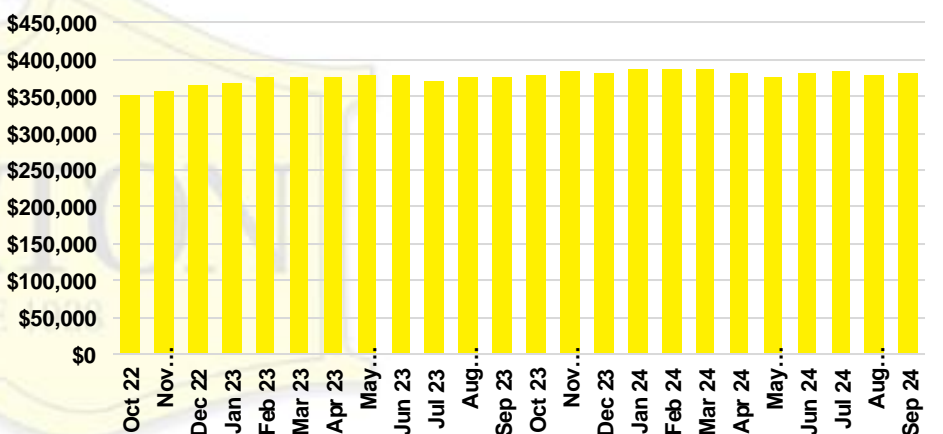

WALTON COUNTY SALES BY PRICE POINT

WALTON COUNTY INVENTORY BY PRICE POINT

WHITE COUNTY QUICK N'DICATORS

WHITE COUNTY SALES VOLUME VS SUPPLY

WHITE COUNTY INVENTORY MONTHS OF SUPPLY

WHITE COUNTY 12 MONTH AVERAGE SALES PRICE

WHITE COUNTY SALES BY PRICE POINT

WHITE COUNTY INVENTORY BY PRICE POINT