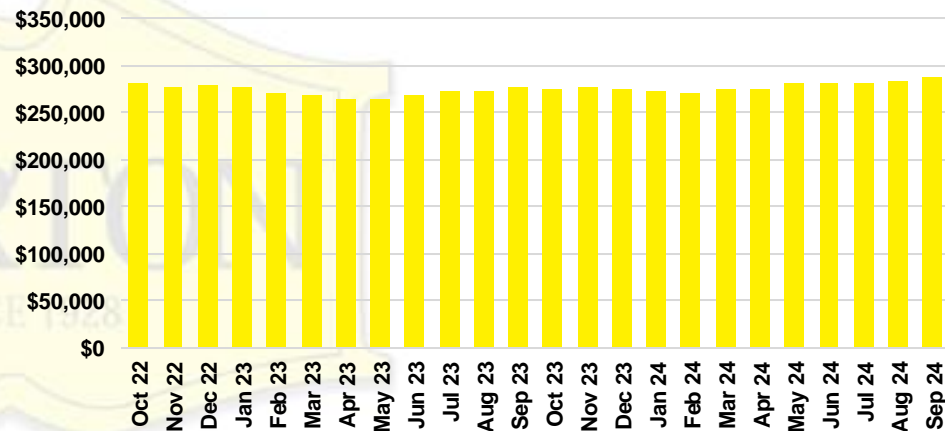

FORSYTH COUNTY INVENTORY BY PRICE POINT

FRANKLIN COUNTY QUICK N'DICATORS

FRANKLIN COUNTY SALES VOLUME VS SUPPLY

FRANKLIN COUNTY INVENTORY MONTHS OF SUPPLY

FRANKLIN COUNTY 12 MONTH AVERAGE SALES PRICE

FRANKLIN COUNTY SALES BY PRICE POINT