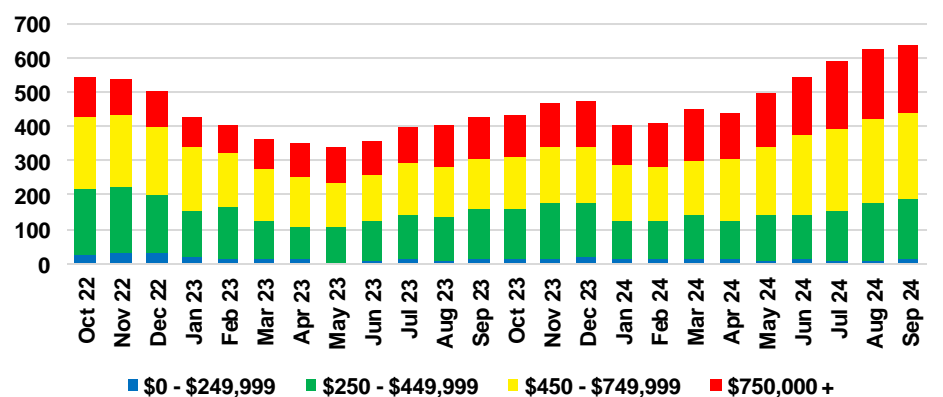

HALL COUNTY INVENTORY BY PRICE POINT