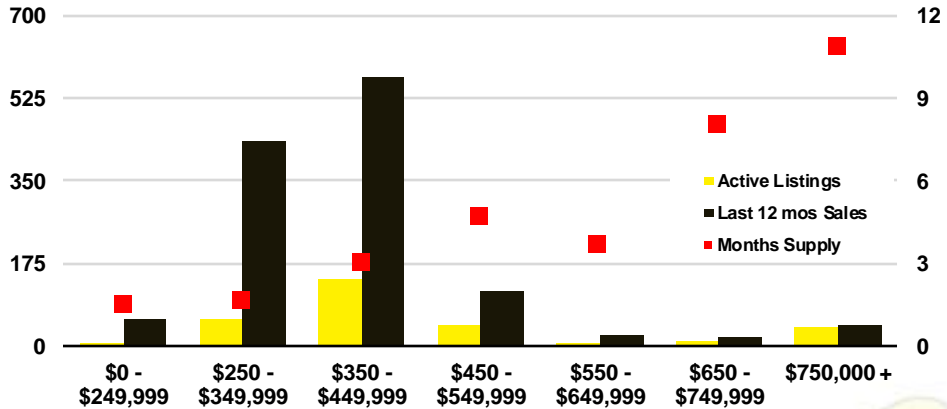

NORTH GEORGIA INVENTORY BY PRICE POINT

BANKS COUNTY QUICK N'DICATORS

BANKS COUNTY SALES VOLUME VS SUPPLY

BANKS COUNTY INVENTORY MONTHS OF SUPPLY

BANKS COUNTY 12 MONTH AVERAGE SALES PRICE

BANKS COUNTY SALES BY PRICE POINT

BANKS COUNTY INVENTORY BY PRICE POINT

BARROW COUNTY QUICK N'DICATORS

BARROW COUNTY SALES VOLUME VS SUPPLY

BARROW COUNTY INVENTORY MONTHS OF SUPPLY

BARROW COUNTY 12 MONTH AVERAGE SALES PRICE

BARROW COUNTY SALES BY PRICE POINT

WALTON COUNTY SALES BY PRICE POINT

WALTON COUNTY INVENTORY BY PRICE POINT

WHITE COUNTY QUICK N'DICATORS

WHITE COUNTY SALES VOLUME VS SUPPLY

WHITE COUNTY INVENTORY MONTHS OF SUPPLY

WHITE COUNTY 12 MONTH AVERAGE SALES PRICE