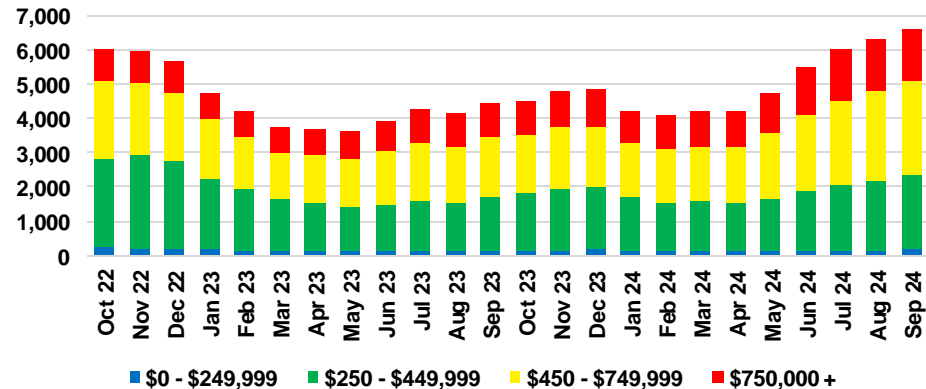

NORTH GEORGIA INVENTORY BY PRICE POINT