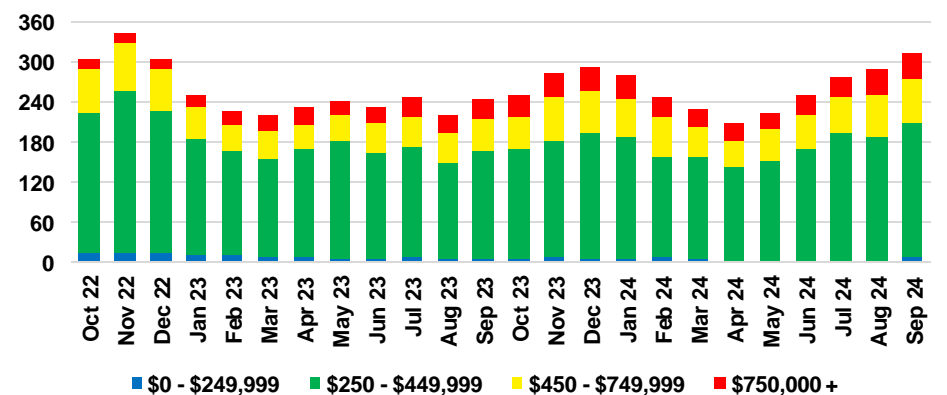

BANKS COUNTY INVENTORY BY PRICE POINT

BARROW COUNTY QUICK N'DICATORS

BARROW COUNTY SALES VOLUME VS SUPPLY

BARROW COUNTY INVENTORY MONTHS OF SUPPLY

BARROW COUNTY 12 MONTH AVERAGE SALES PRICE

BARROW COUNTY SALES BY PRICE POINT

BARROW COUNTY INVENTORY BY PRICE POINT

CHEROKEE COUNTY QUICK N'DICATORS

CHEROKEE COUNTY SALES VOLUME VS SUPPLY

CHEROKEE COUNTY INVENTORY MONTHS OF SUPPLY

CHEROKEE COUNTY 12 MONTH AVERAGE SALES PRICE

CHEROKEE COUNTY SALES BY PRICE POINT