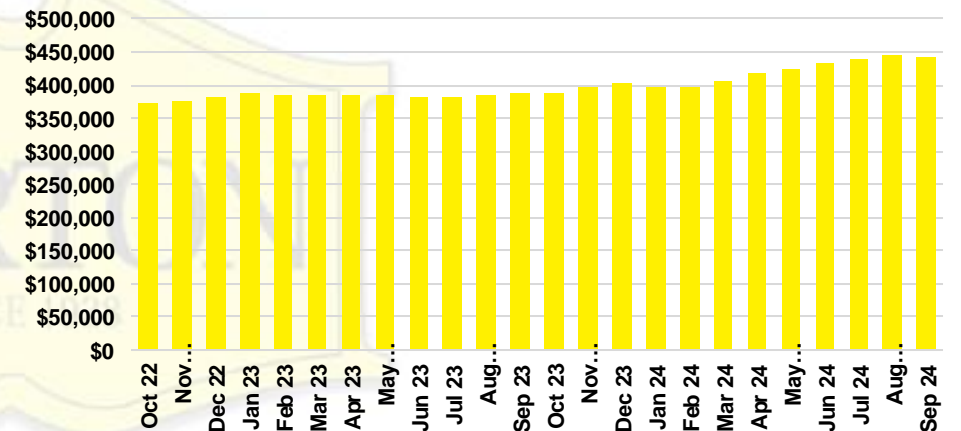

JACKSON COUNTY SALES BY PRICE POINT

JACKSON COUNTY INVENTORY BY PRICE POINT

LUMPKIN COUNTY QUICK N'DICATORS

LUMPKIN COUNTY SALES VOLUME VS SUPPLY

LUMPKIN COUNTY INVENTORY MONTHS OF SUPPLY

LUMPKIN COUNTY 12 MONTH AVERAGE SALES PRICE