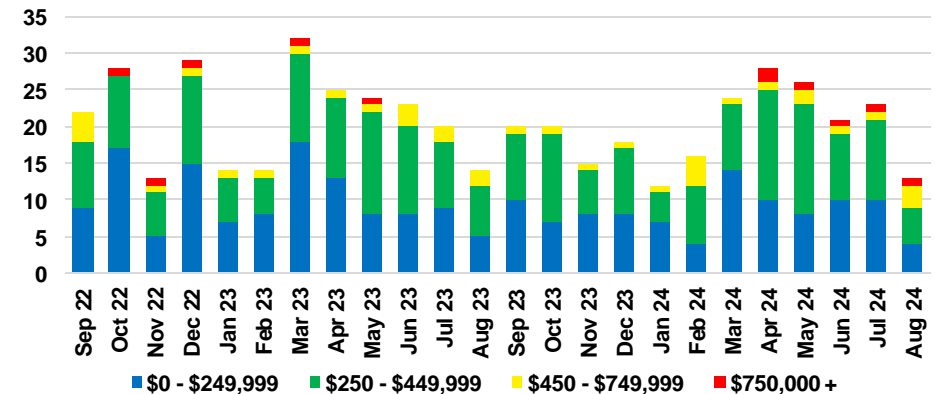

DAWSON COUNTY INVENTORY BY PRICE POINT

FORSYTH COUNTY QUICK N'DICATORS

FORSYTH COUNTY SALES VOLUME VS SUPPLY

FORSYTH COUNTY INVENTORY MONTHS OF SUPPLY

FORSYTH COUNTY 12 MONTH AVERAGE SALES PRICE

FORSYTH COUNTY SALES BY PRICE POINT

FORSYTH COUNTY INVENTORY BY PRICE POINT

FRANKLIN COUNTY QUICK N'DICATORS

FRANKLIN COUNTY SALES VOLUME VS SUPPLY

FRANKLIN COUNTY INVENTORY MONTHS OF SUPPLY

FRANKLIN COUNTY 12 MONTH AVERAGE SALES PRICE

FRANKLIN COUNTY SALES BY PRICE POINT