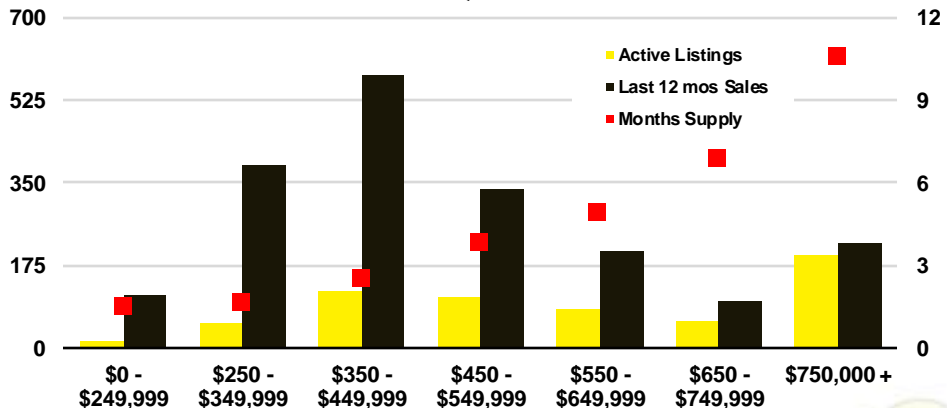

HALL COUNTY QUICK N'DICATORS