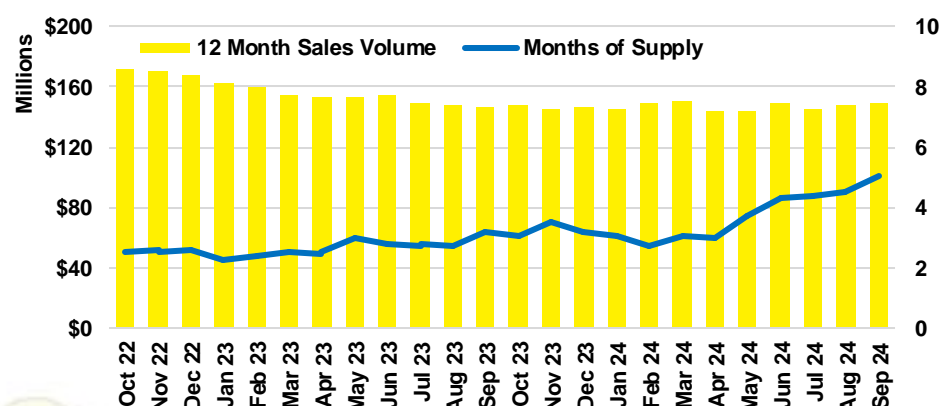

WALTON COUNTY SALES BY PRICE POINT

WALTON COUNTY INVENTORY BY PRICE POINT

WHITE COUNTY QUICK N'DICATORS

WHITE COUNTY SALES VOLUME VS SUPPLY

WHITE COUNTY INVENTORY MONTHS OF SUPPLY

WHITE COUNTY 12 MONTH AVERAGE SALES PRICE