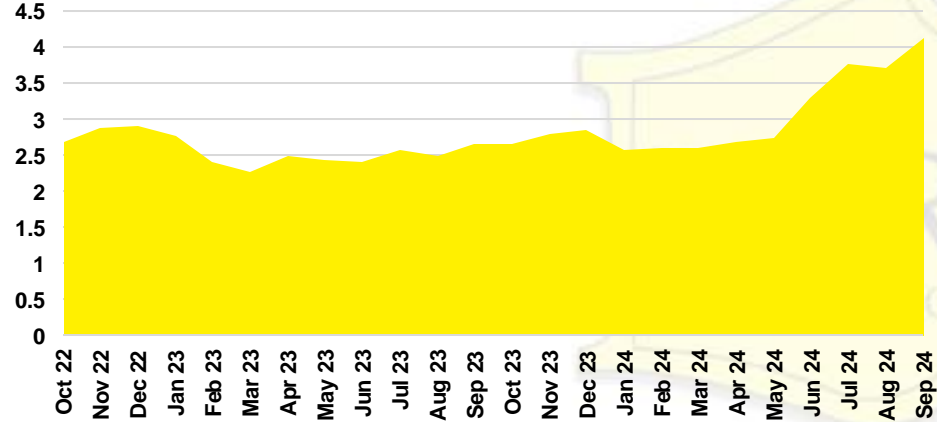

HALL COUNTY SALES BY PRICE POINT

HALL COUNTY INVENTORY BY PRICE POINT

JACKSON COUNTY QUICK N'DICATORS

JACKSON COUNTY SALES VOLUME VS SUPPLY

JACKSON COUNTY INVENTORY MONTHS OF SUPPLY

JACKSON COUNTY 12 MONTH AVERAGE SALES PRICE