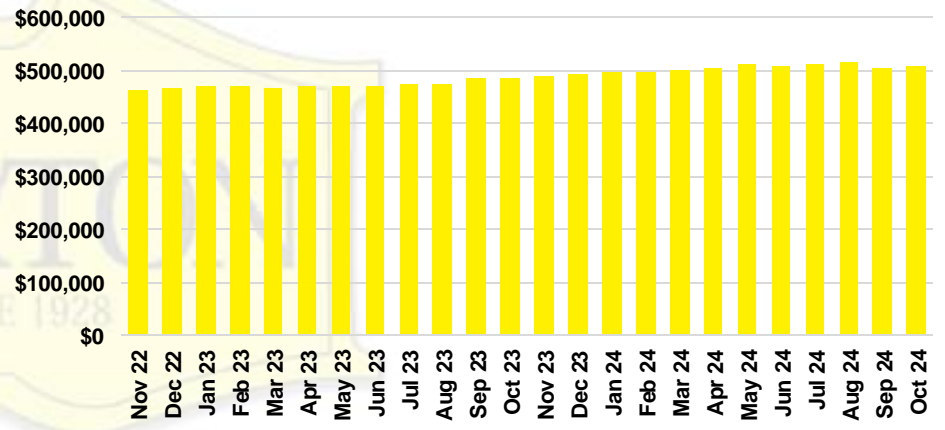

HALL COUNTY 12 MONTH AVERAGE SALES PRICE