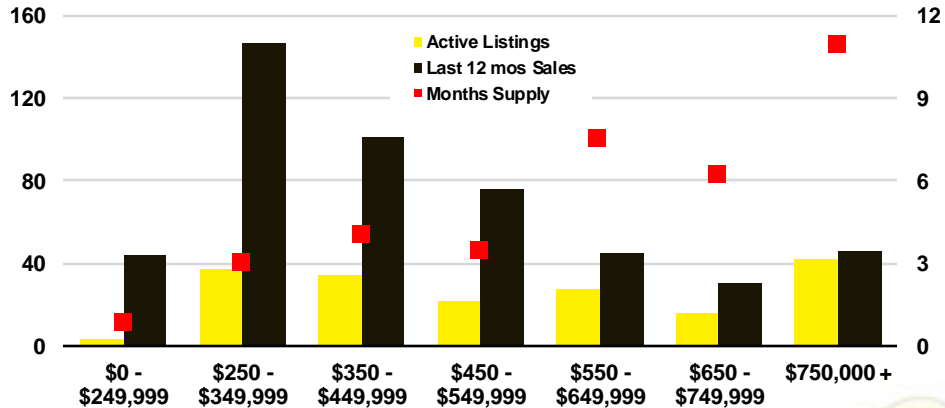

PICKENS COUNTY QUICK N'DICATORS