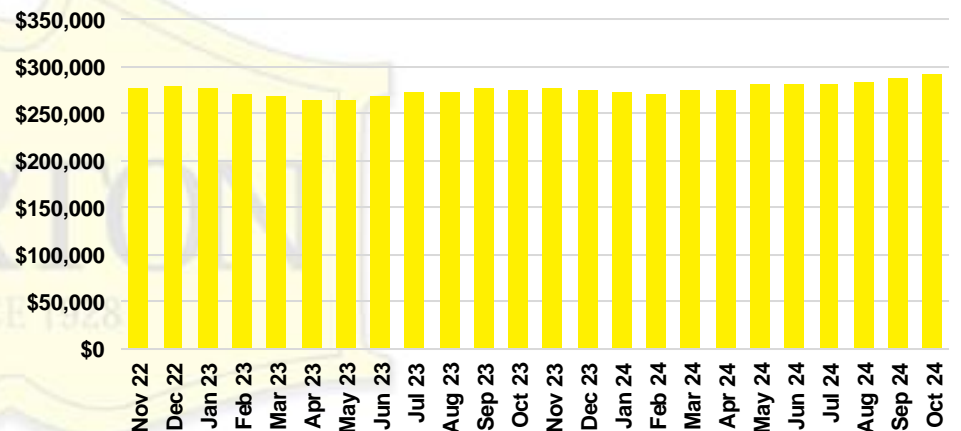

FRANKLIN COUNTY 12 MONTH AVERAGE SALES PRICE