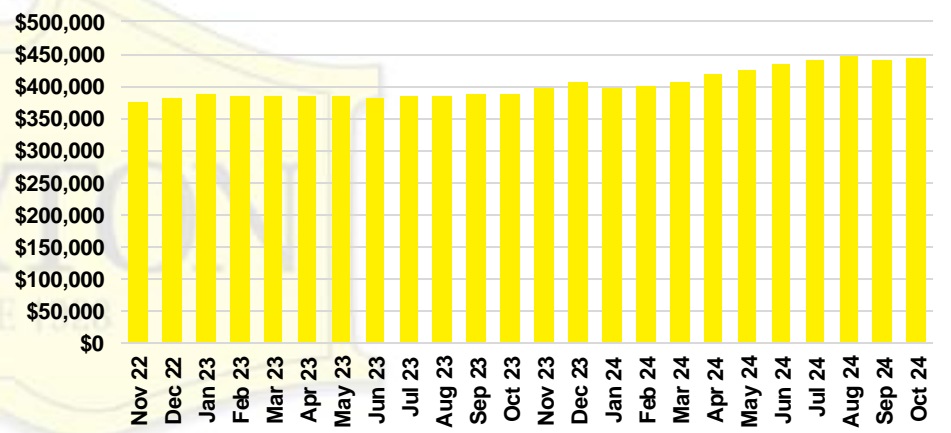

LUMPKIN COUNTY 12 MONTH AVERAGE SALES PRICE