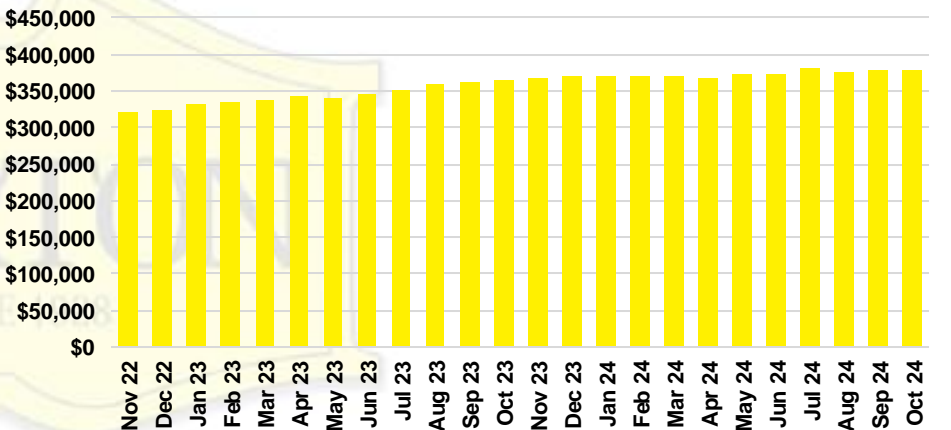

HABERSHAM COUNTY 12 MONTH AVERAGE SALES PRICE