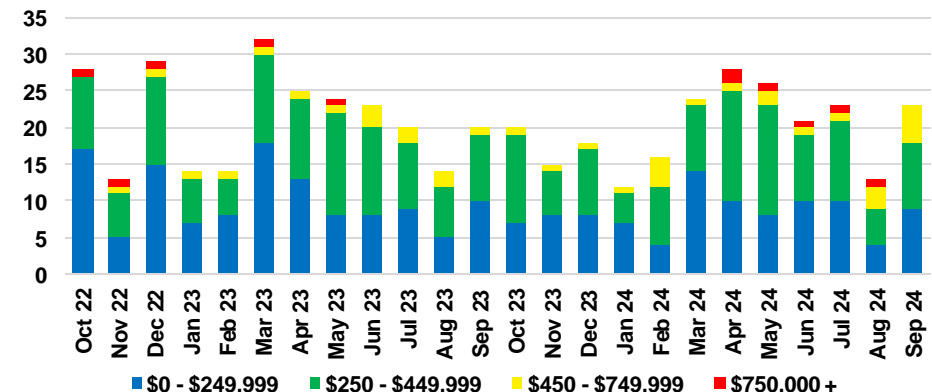

FRANKLIN COUNTY SALES BY PRICE POINT