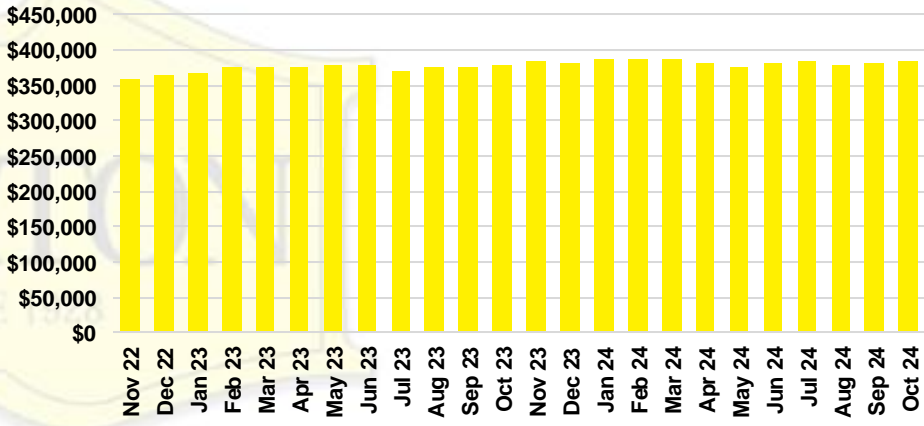

WHITE COUNTY 12 MONTH AVERAGE SALES PRICE