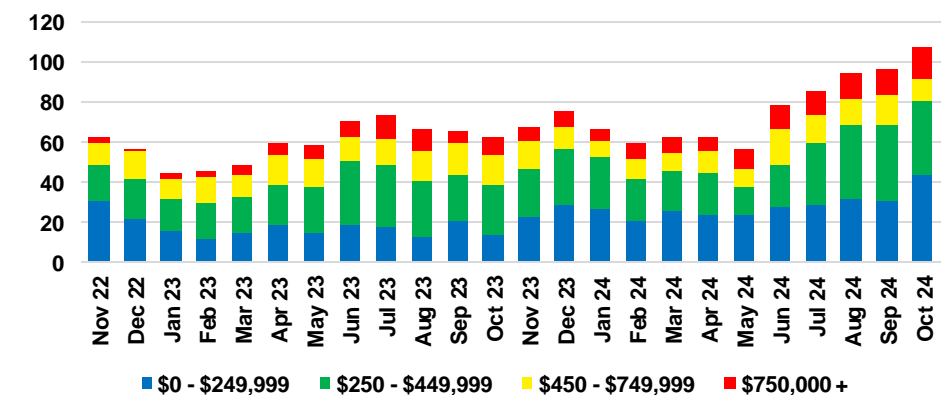

STEPHENS COUNTY INVENTORY BY PRICE POINT