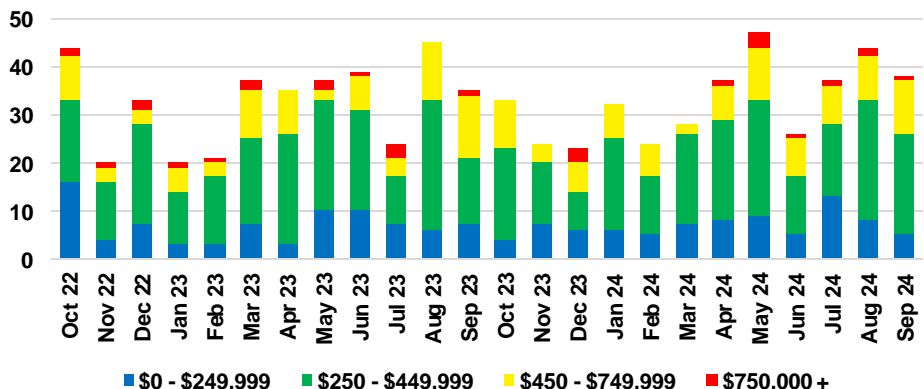

WHITE COUNTY SALES BY PRICE POINT