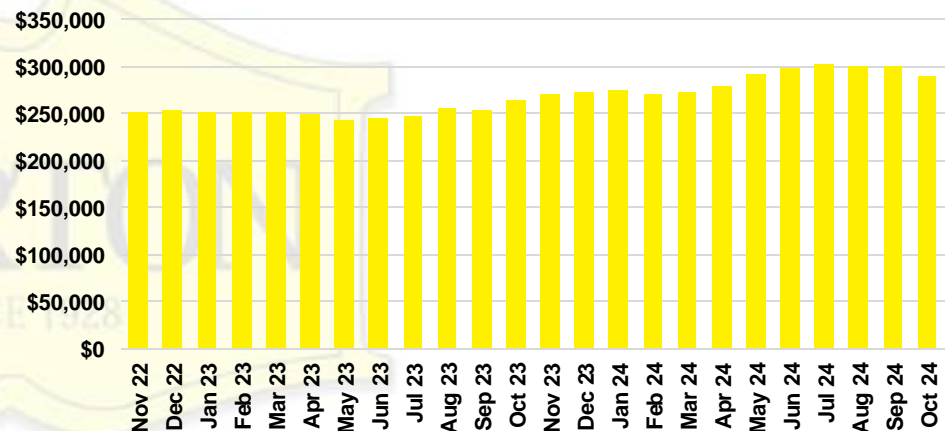

STEPHENS COUNTY 12 MONTH AVERAGE SALES PRICE