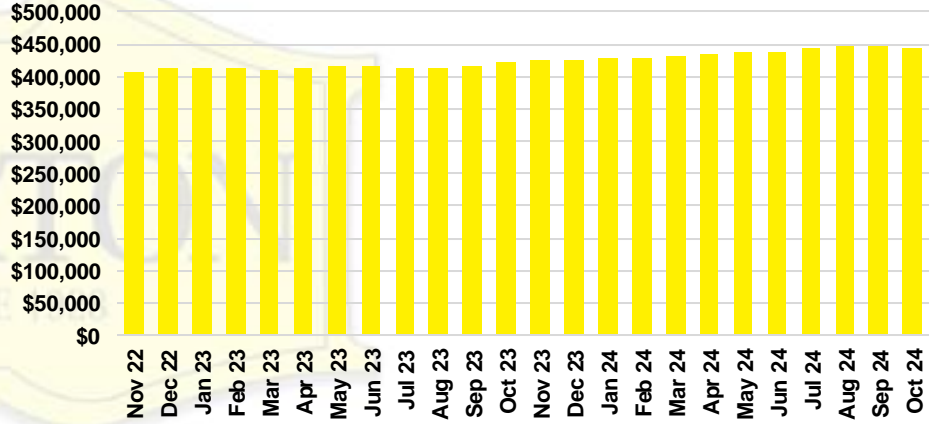

JACKSON COUNTY 12 MONTH AVERAGE SALES PRICE