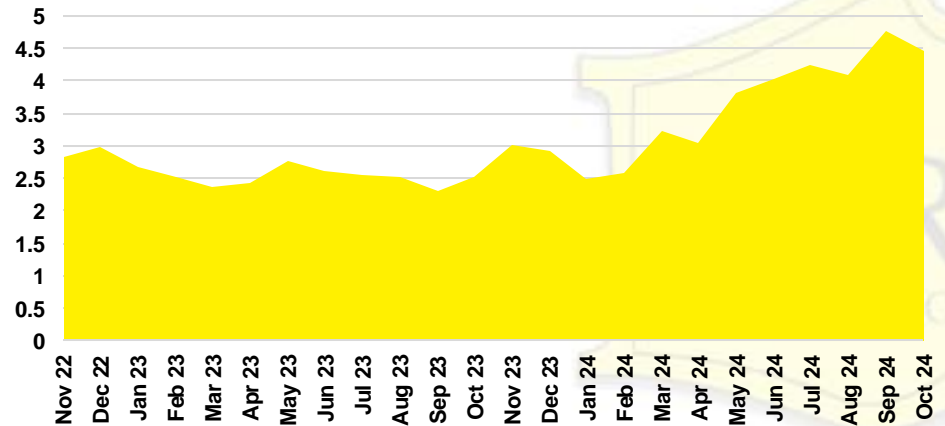

PICKENS COUNTY INVENTORY MONTHS OF SUPPLY