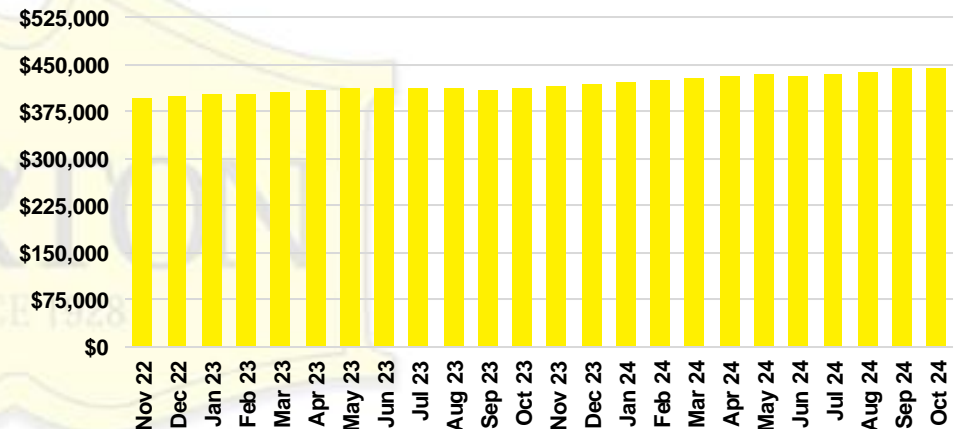

WALTON COUNTY 12 MONTH AVERAGE SALES PRICE