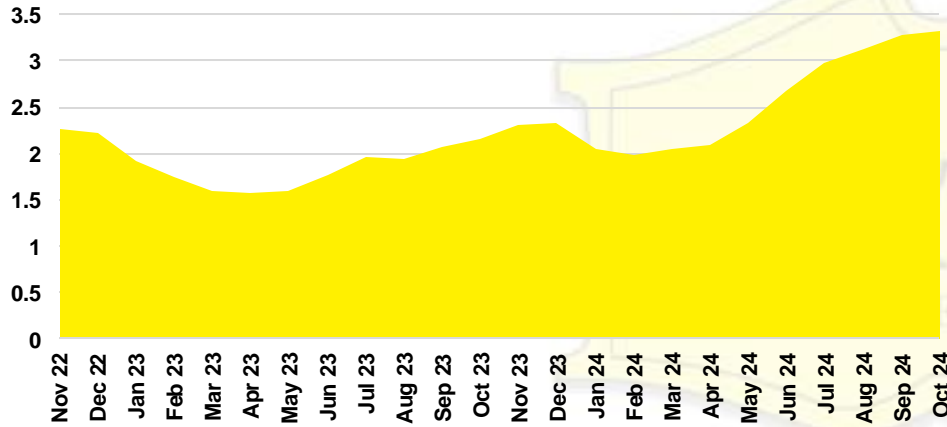

NORTH GEORGIA INVENTORY MONTHS OF SUPPLY