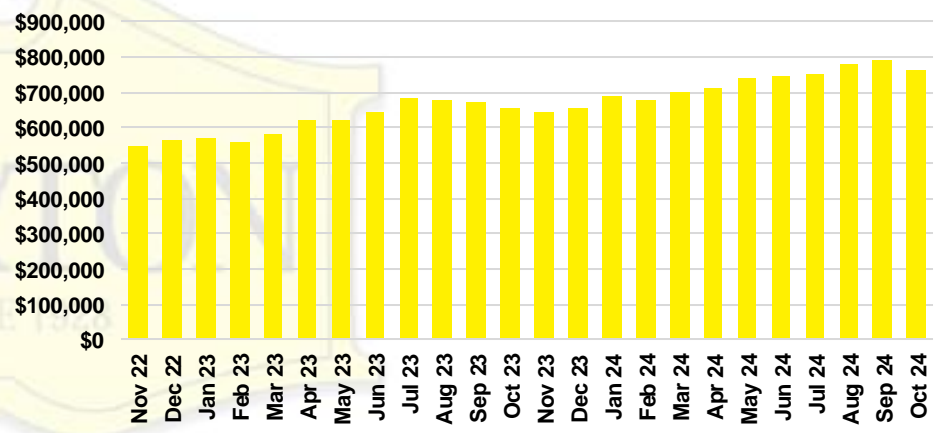

RABUN COUNTY 12 MONTH AVERAGE SALES PRICE