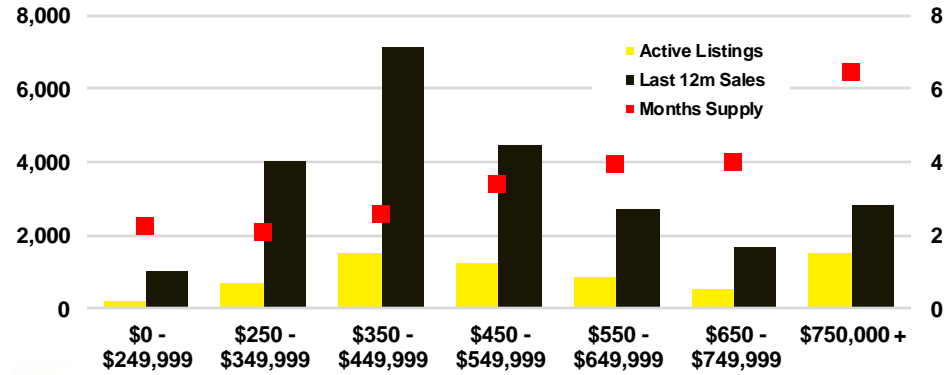

DEEP DIVE

NORTH GEORGIA QUICK N' DICATORS