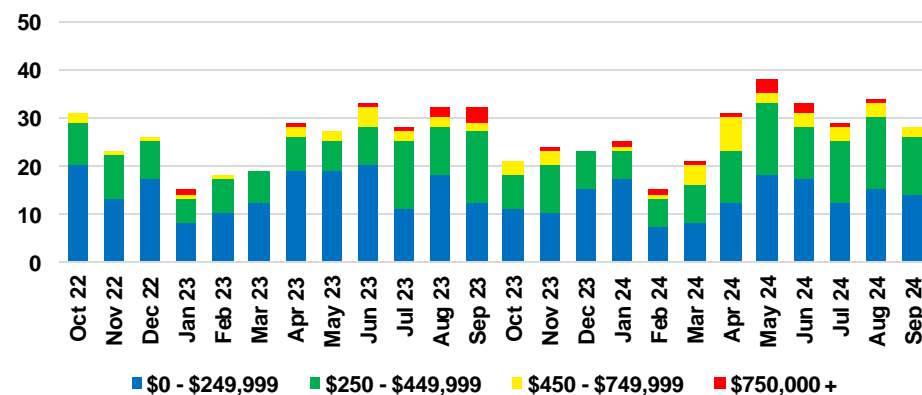

STEPHENS COUNTY SALES BY PRICE POINT