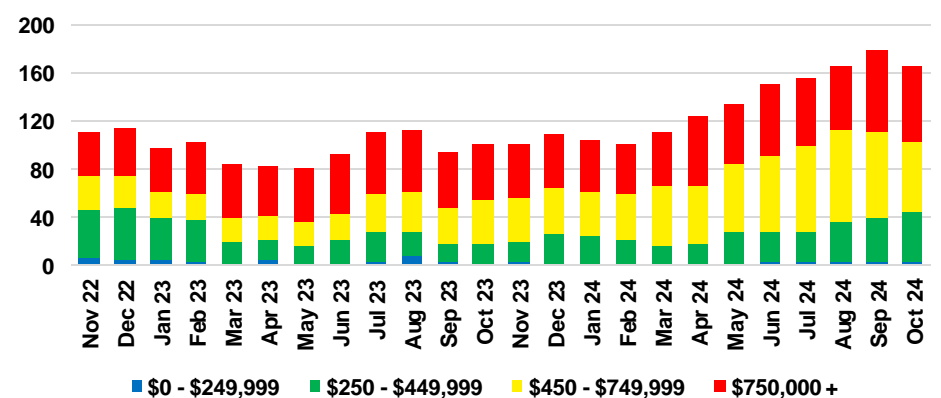

DAWSON COUNTY INVENTORY BY PRICE POINT