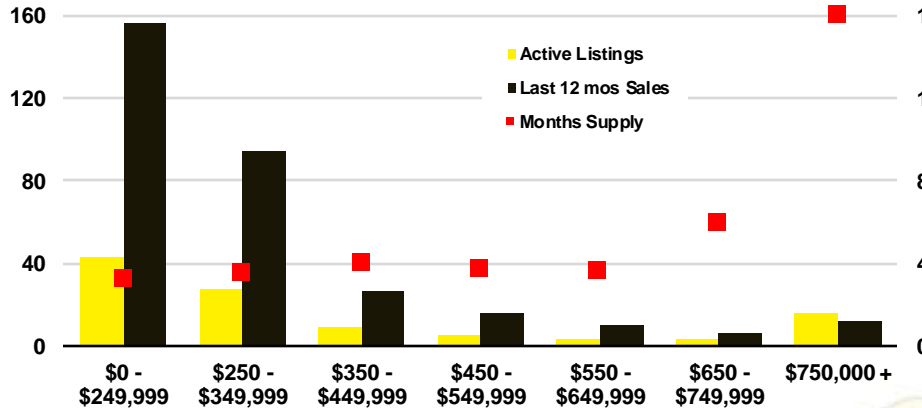

STEPHENS COUNTY QUICK N'DICATORS