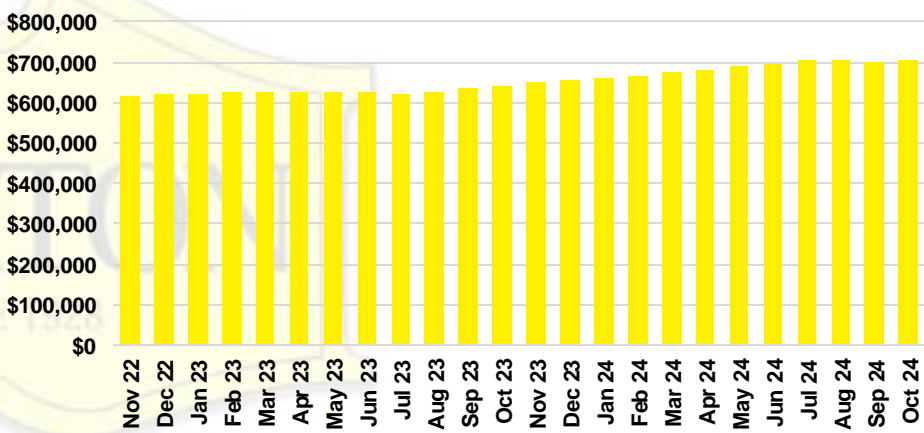

FORSYTH COUNTY 12 MONTH AVERAGE SALES PRICE