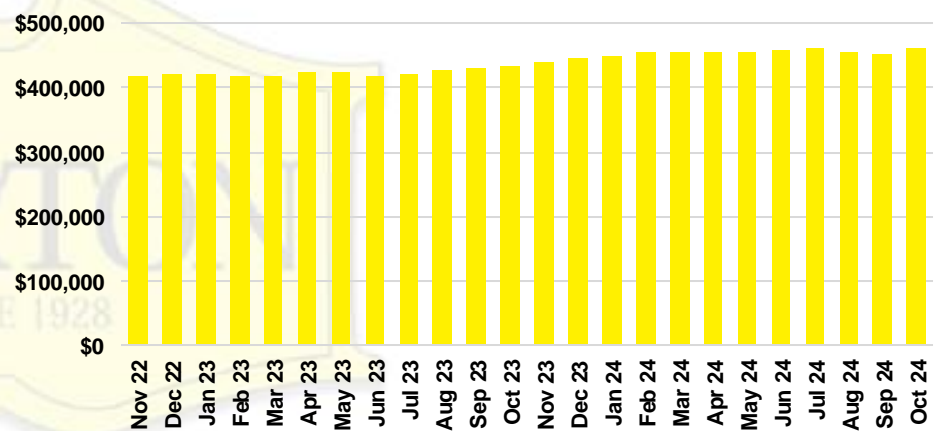

PICKENS COUNTY 12 MONTH AVERAGE SALES PRICE