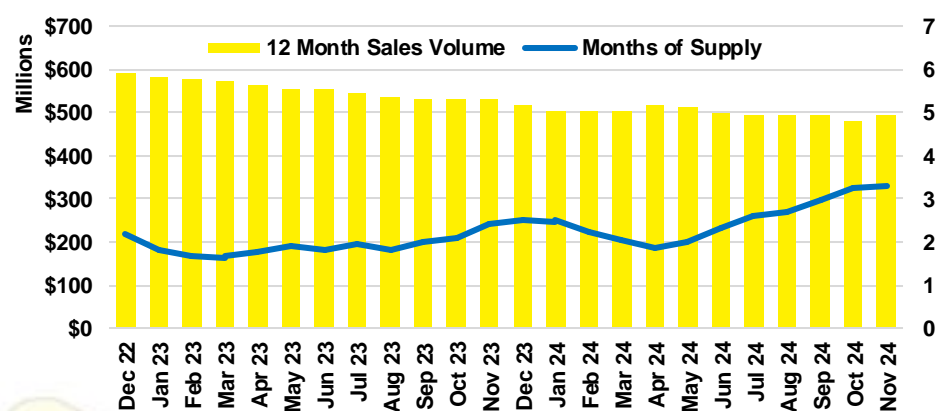

BARROW COUNTY SALES VOLUME VS SUPPLY