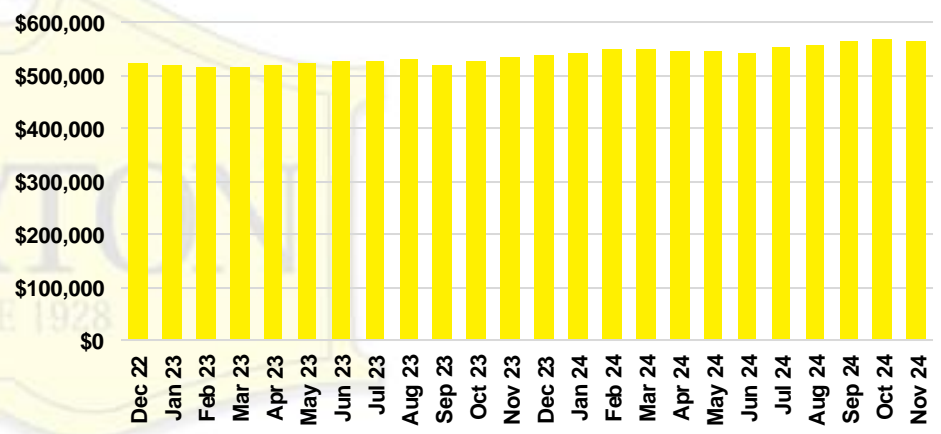

CHEROKEE COUNTY INVENTORY BY PRICE POINT

DAWSON COUNTY QUICK N'DICATORS

DAWSON COUNTY SALES VOLUME VS SUPPLY

DAWSON COUNTY INVENTORY MONTHS OF SUPPLY

DAWSON COUNTY 12 MONTH AVERAGE SALES PRICE

DAWSON COUNTY SALES BY PRICE POINT