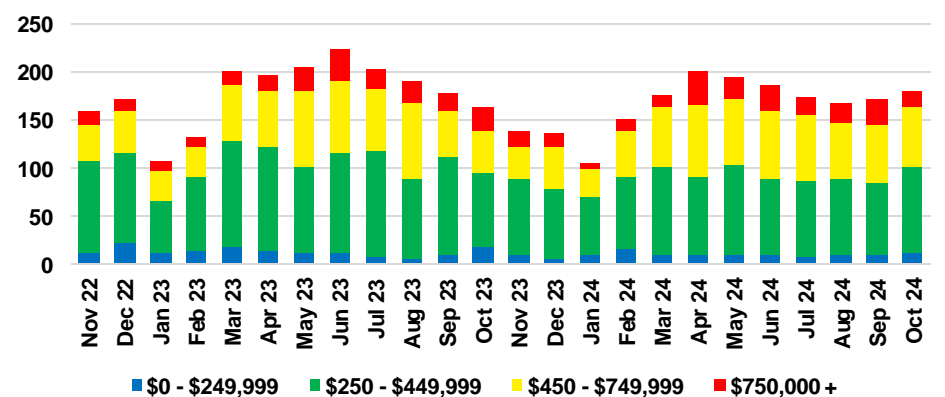

HALL COUNTY SALES BY PRICE POINT