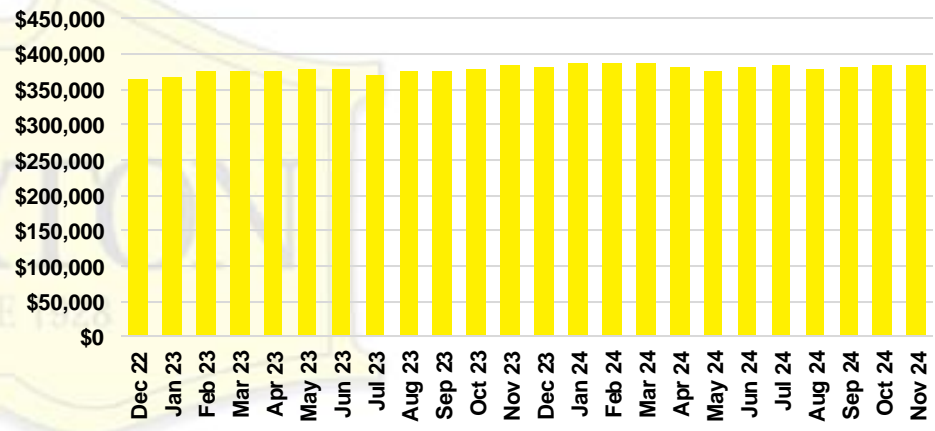

WALTON COUNTY SALES BY PRICE POINT

WALTON COUNTY INVENTORY BY PRICE POINT

WHITE COUNTY QUICK N'DICATORS

WHITE COUNTY SALES VOLUME VS SUPPLY

WHITE COUNTY INVENTORY MONTHS OF SUPPLY

WHITE COUNTY 12 MONTH AVERAGE SALES PRICE

WHITE COUNTY SALES BY PRICE POINT

WHITE COUNTY INVENTORY BY PRICE POINT