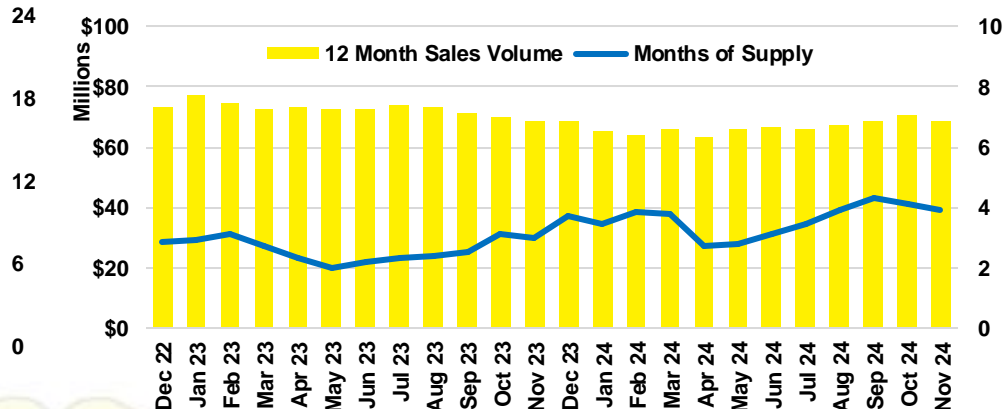

FRANKLIN COUNTY SALES VOLUME VS SUPPLY