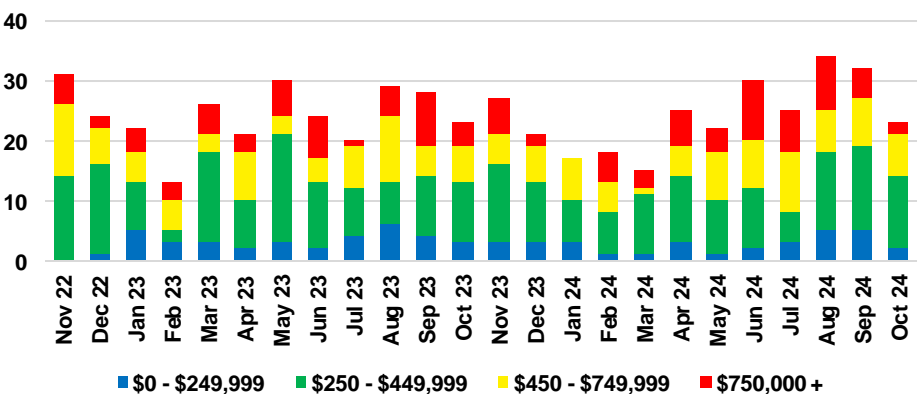

PICKENS COUNTY SALES BY PRICE POINT

PICKENS COUNTY INVENTORY BY PRICE POINT

RABUN COUNTY QUICK N'DICATORS

RABUN COUNTY SALES VOLUME VS SUPPLY

RABUN COUNTY INVENTORY MONTHS OF SUPPLY

RABUN COUNTY 12 MONTH AVERAGE SALES PRICE

RABUN COUNTY SALES BY PRICE POINT

RABUN COUNTY INVENTORY BY PRICE POINT

STEPHENS COUNTY QUICK N' DICATORS

STEPHENS COUNTY SALES VOLUME VS SUPPLY

STEPHENS COUNTY INVENTORY MONTHS OF SUPPLY

STEPHENS COUNTY 12 MONTH AVERAGE SALES PRICE