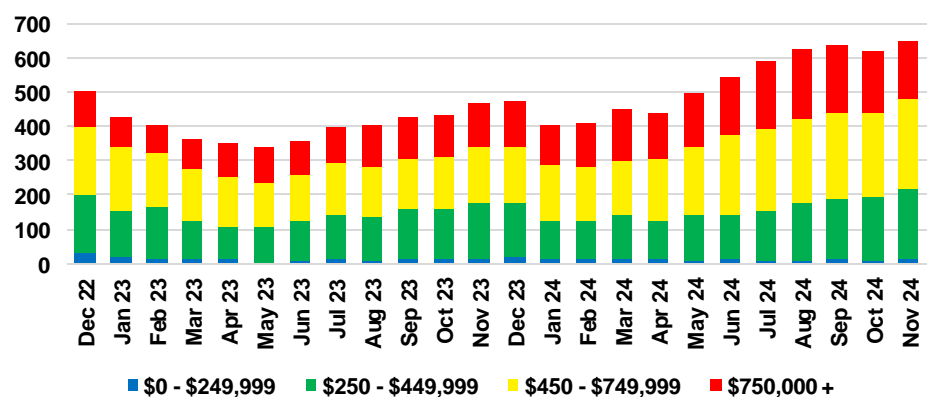

HALL COUNTY INVENTORY BY PRICE POINT