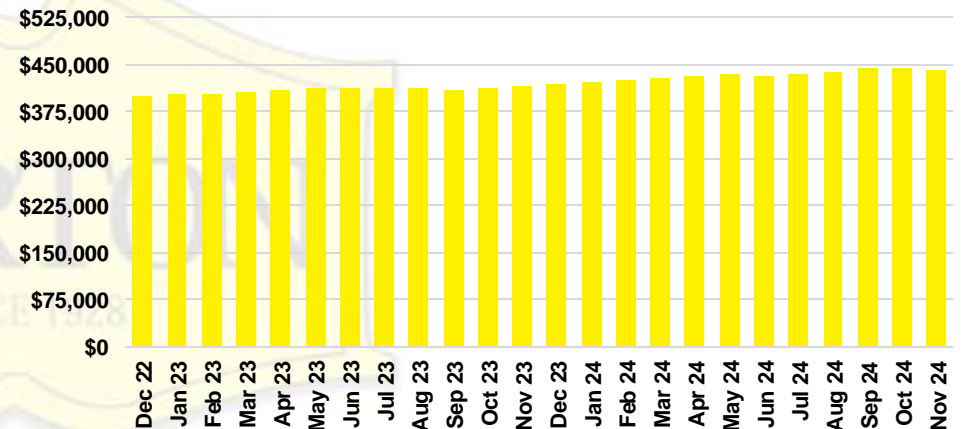

STEPHENS COUNTY SALES BY PRICE POINT

STEPHENS COUNTY INVENTORY BY PRICE POINT

WALTON COUNTY QUICK N'DICATORS

WALTON COUNTY SALES VOLUME VS SUPPLY

WALTON COUNTY INVENTORY MONTHS OF SUPPLY

WALTON COUNTY 12 MONTH AVERAGE SALES PRICE