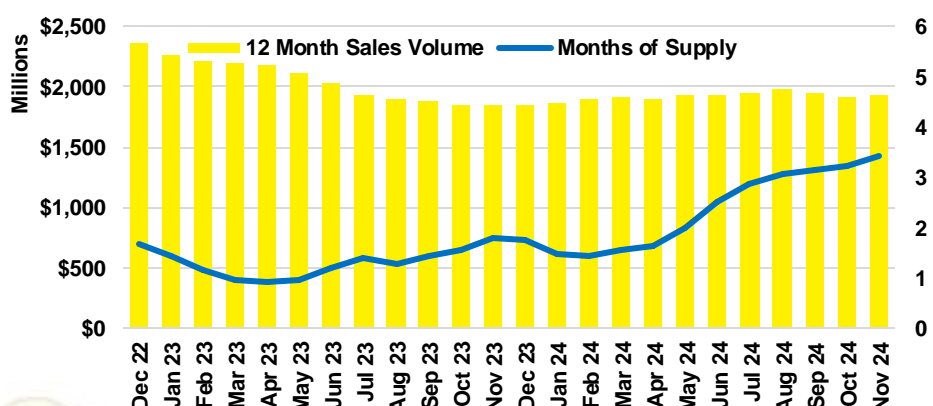

BARROW COUNTY INVENTORY BY PRICE POINT

CHEROKEE COUNTY QUICK N'DICATORS

CHEROKEE COUNTY SALES VOLUME VS SUPPLY

CHEROKEE COUNTY INVENTORY MONTHS OF SUPPLY

CHEROKEE COUNTY 12 MONTH AVERAGE SALES PRICE

CHEROKEE COUNTY SALES BY PRICE POINT

CHEROKEE COUNTY INVENTORY BY PRICE POINT

DAWSON COUNTY QUICK N'DICATORS

DAWSON COUNTY SALES VOLUME VS SUPPLY

DAWSON COUNTY INVENTORY MONTHS OF SUPPLY

DAWSON COUNTY 12 MONTH AVERAGE SALES PRICE

DAWSON COUNTY SALES BY PRICE POINT

DAWSON COUNTY INVENTORY BY PRICE POINT

FORSYTH COUNTY QUICK N'DICATORS

FORSYTH COUNTY SALES VOLUME VS SUPPLY

FORSYTH COUNTY INVENTORY MONTHS OF SUPPLY

FORSYTH COUNTY 12 MONTH AVERAGE SALES PRICE

FORSYTH COUNTY SALES BY PRICE POINT