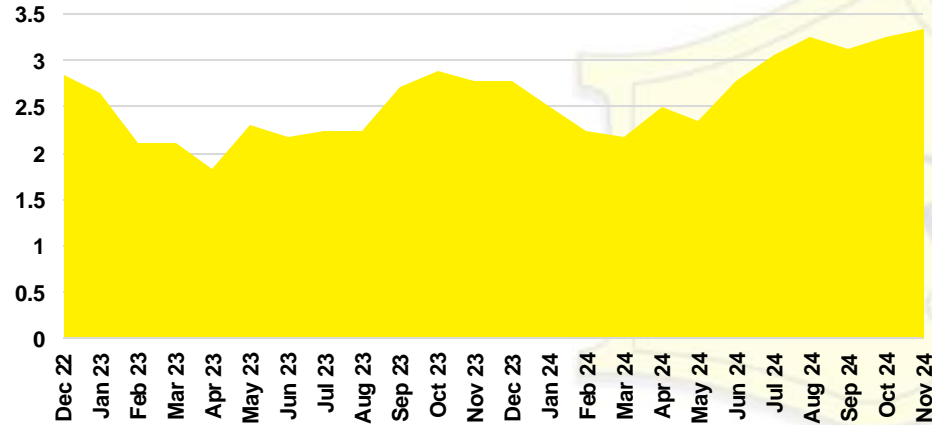

GWINNETT COUNTY INVENTORY BY PRICE POINT

HABERSHAM COUNTY QUICK N'DICATORS

HABERSHAM COUNTY SALES VOLUME VS SUPPLY

HABERSHAM COUNTY INVENTORY MONTHS OF SUPPLY

HABERSHAM COUNTY 12 MONTH AVERAGE SALES PRICE