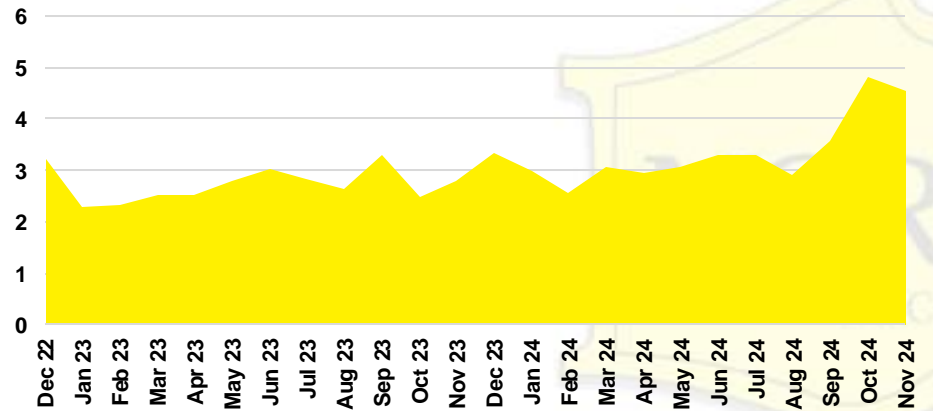

NORTH GEORGIA INVENTORY BY PRICE POINT

BANKS COUNTY QUICK N'DICATORS

BANKS COUNTY SALES VOLUME VS SUPPLY

BANKS COUNTY INVENTORY MONTHS OF SUPPLY

BANKS COUNTY 12 MONTH AVERAGE SALES PRICE

BANKS COUNTY SALES BY PRICE POINT