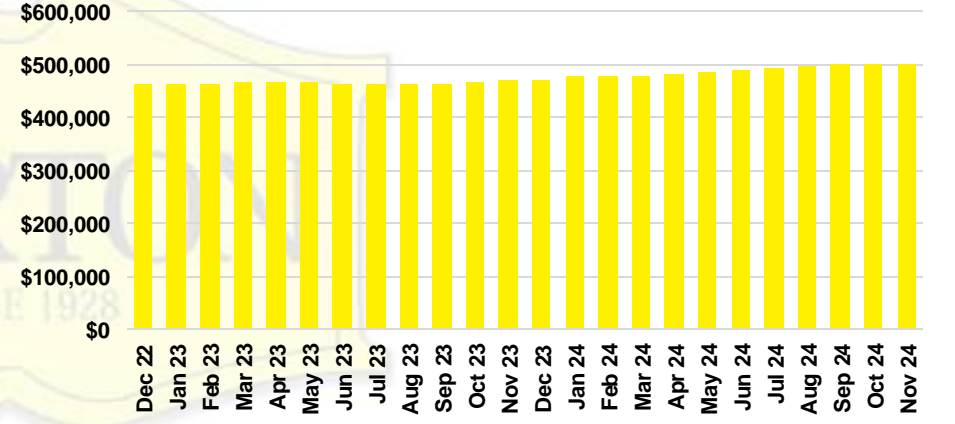

FRANKLIN COUNTY INVENTORY BY PRICE POINT

GWINNETT COUNTY QUICK N' DICATORS

GWINNETT COUNTY SALES VOLUME VS SUPPLY

GWINNETT COUNTY INVENTORY MONTHS OF SUPPLY

GWINNETT COUNTY 12 MONTH AVERAGE SALES PRICE

GWINNETT COUNTY SALES BY PRICE POINT