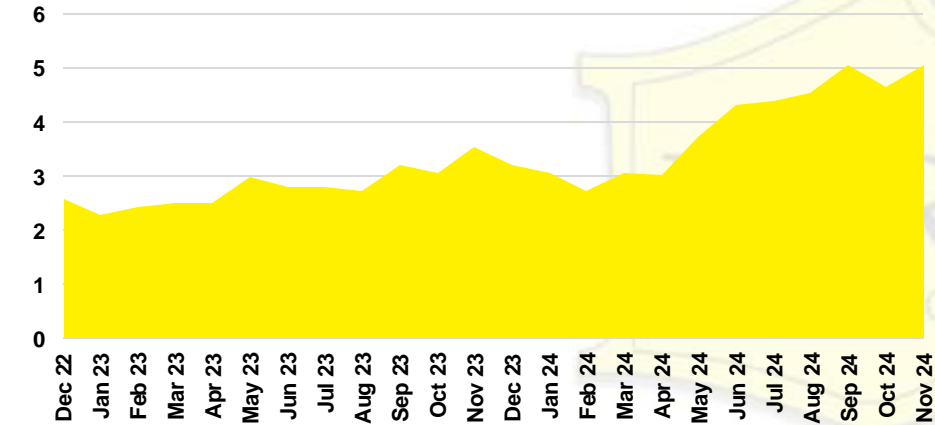

WALTON COUNTY SALES BY PRICE POINT

WALTON COUNTY INVENTORY BY PRICE POINT

WHITE COUNTY QUICK N'DICATORS

WHITE COUNTY SALES VOLUME VS SUPPLY

WHITE COUNTY INVENTORY MONTHS OF SUPPLY

WHITE COUNTY 12 MONTH AVERAGE SALES PRICE

WHITE COUNTY SALES BY PRICE POINT

WHITE COUNTY INVENTORY BY PRICE POINT