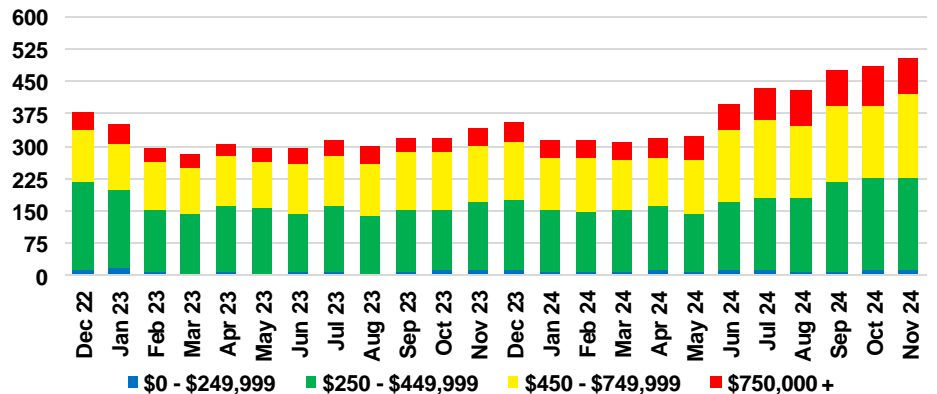

JACKSON COUNTY INVENTORY BY PRICE POINT