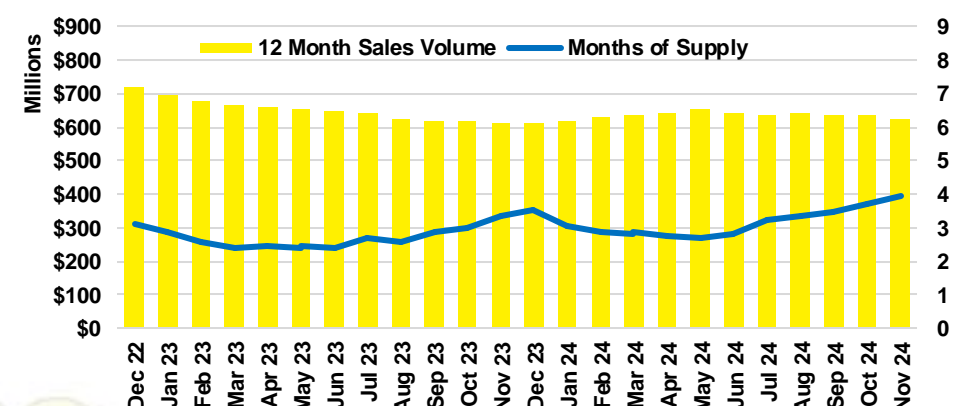

STEPHENS COUNTY SALES BY PRICE POINT

STEPHENS COUNTY INVENTORY BY PRICE POINT

WALTON COUNTY QUICK N'DICATORS

WALTON COUNTY SALES VOLUME VS SUPPLY

WALTON COUNTY INVENTORY MONTHS OF SUPPLY

WALTON COUNTY 12 MONTH AVERAGE SALES PRICE