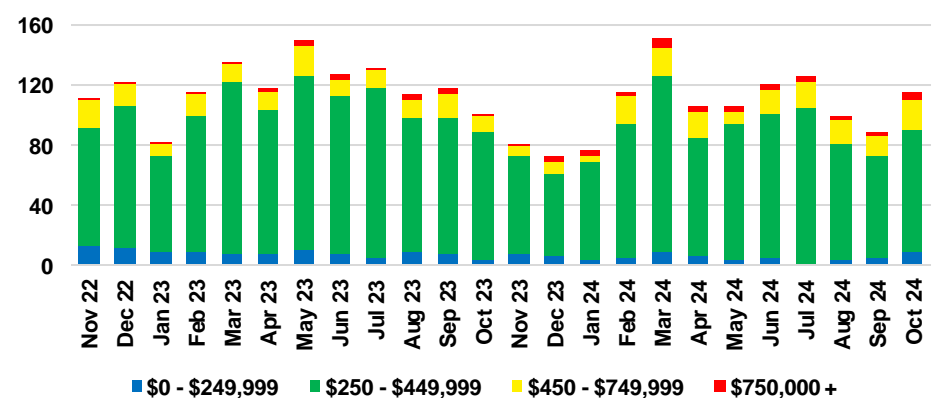

BANKS COUNTY INVENTORY BY PRICE POINT

BARROW COUNTY QUICK N'DICATORS

BARROW COUNTY SALES VOLUME VS SUPPLY

BARROW COUNTY INVENTORY MONTHS OF SUPPLY

BARROW COUNTY 12 MONTH AVERAGE SALES PRICE

BARROW COUNTY SALES BY PRICE POINT

BARROW COUNTY INVENTORY BY PRICE POINT

CHEROKEE COUNTY QUICK N'DICATORS

CHEROKEE COUNTY SALES VOLUME VS SUPPLY

CHEROKEE COUNTY INVENTORY MONTHS OF SUPPLY

CHEROKEE COUNTY 12 MONTH AVERAGE SALES PRICE

CHEROKEE COUNTY SALES BY PRICE POINT