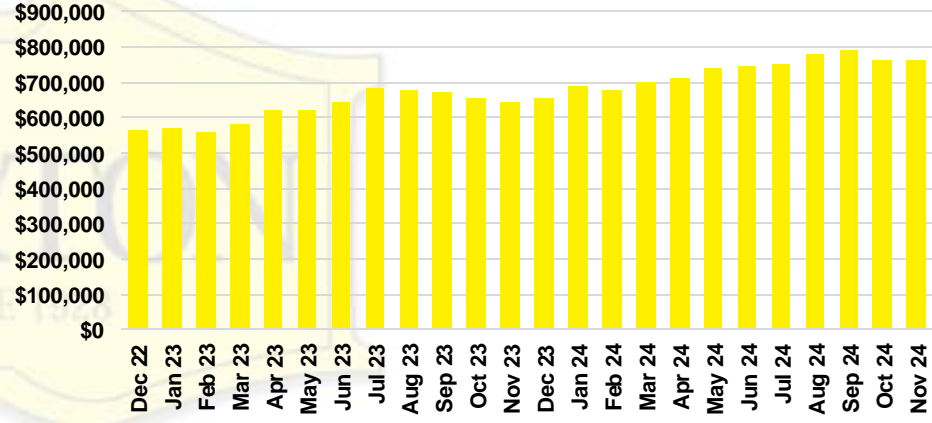

PICKENS COUNTY SALES BY PRICE POINT

PICKENS COUNTY INVENTORY BY PRICE POINT

RABUN COUNTY QUICK N'DICATORS

RABUN COUNTY SALES VOLUME VS SUPPLY

RABUN COUNTY INVENTORY MONTHS OF SUPPLY

RABUN COUNTY 12 MONTH AVERAGE SALES PRICE