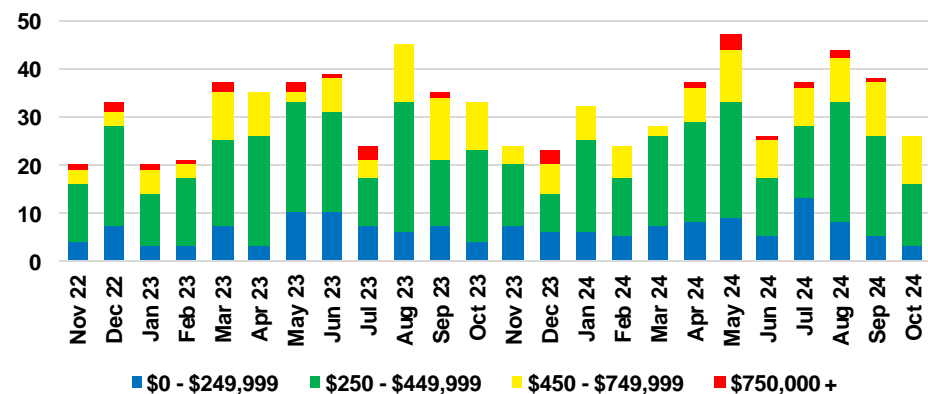

WALTON COUNTY SALES BY PRICE POINT

WALTON COUNTY INVENTORY BY PRICE POINT

WHITE COUNTY QUICK N'DICATORS

WHITE COUNTY SALES VOLUME VS SUPPLY

WHITE COUNTY INVENTORY MONTHS OF SUPPLY

WHITE COUNTY 12 MONTH AVERAGE SALES PRICE

WHITE COUNTY SALES BY PRICE POINT

WHITE COUNTY INVENTORY BY PRICE POINT