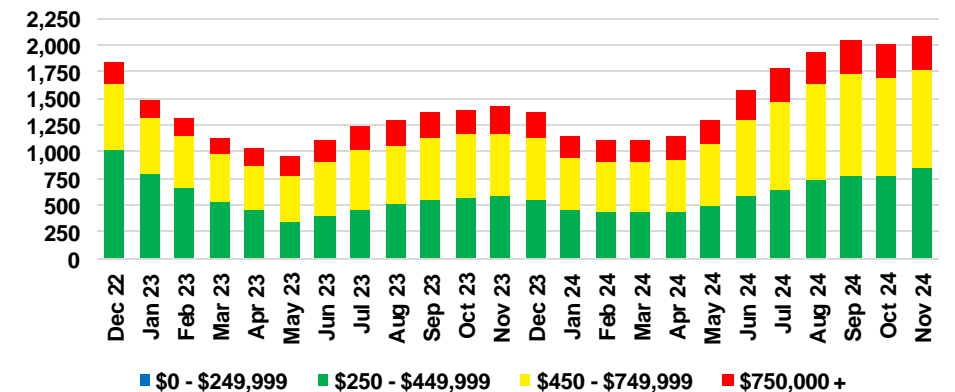

GWINNETT COUNTY INVENTORY BY PRICE POINT