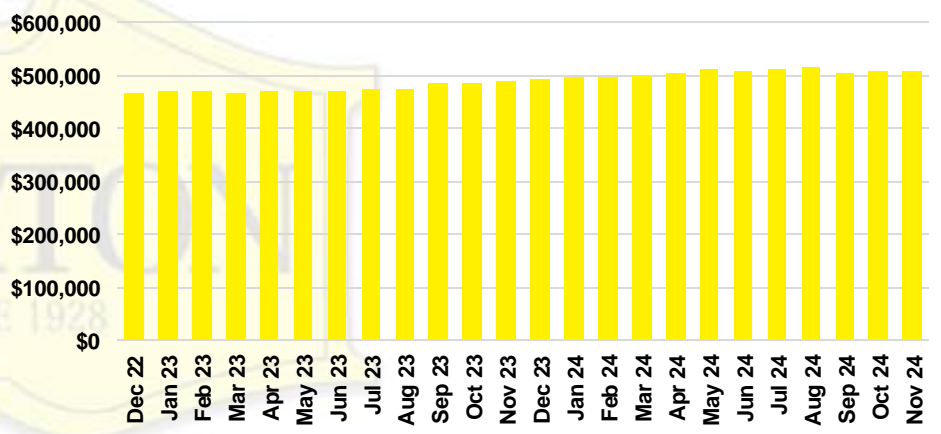

HABERSHAM COUNTY SALES BY PRICE POINT

HABERSHAM COUNTY INVENTORY BY PRICE POINT

HALL COUNTY QUICK N'DICATORS

HALL COUNTY SALES VOLUME VS SUPPLY

HALL COUNTY INVENTORY MONTHS OF SUPPLY

HALL COUNTY 12 MONTH AVERAGE SALES PRICE