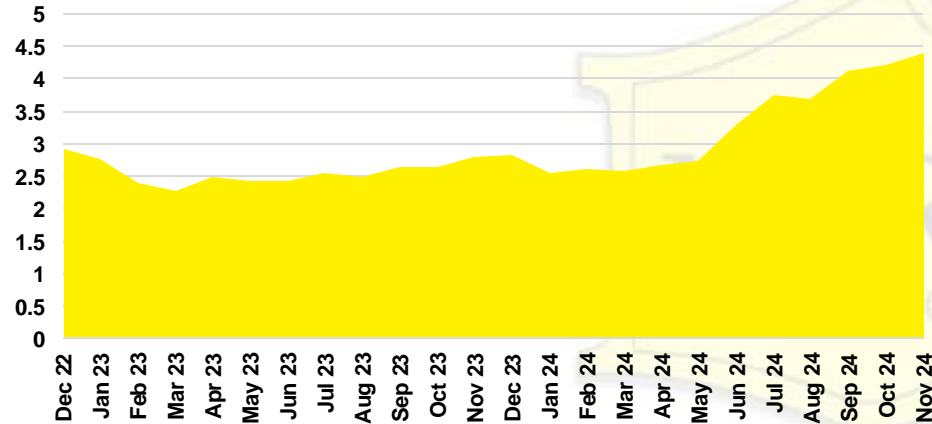

HALL COUNTY SALES BY PRICE POINT

HALL COUNTY INVENTORY BY PRICE POINT

JACKSON COUNTY QUICK N'DICATORS

JACKSON COUNTY SALES VOLUME VS SUPPLY

JACKSON COUNTY INVENTORY MONTHS OF SUPPLY

JACKSON COUNTY 12 MONTH AVERAGE SALES PRICE