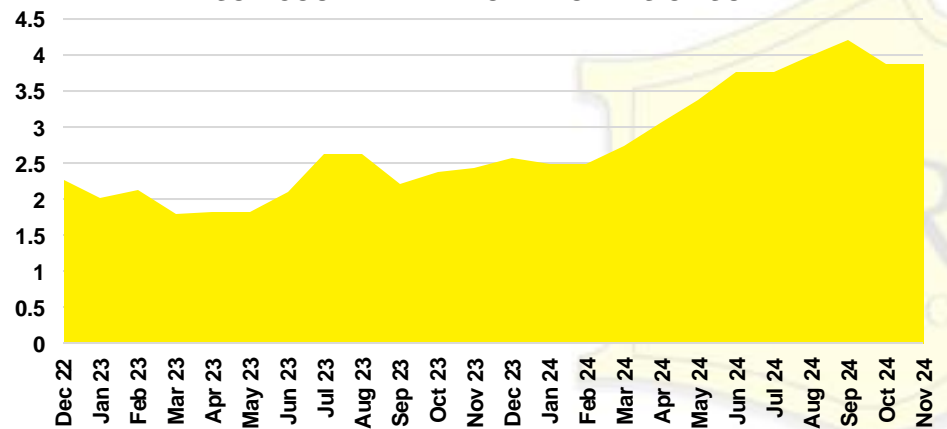

CHEROKEE COUNTY INVENTORY BY PRICE POINT

DAWSON COUNTY QUICK N'DICATORS

DAWSON COUNTY SALES VOLUME VS SUPPLY

DAWSON COUNTY INVENTORY MONTHS OF SUPPLY

DAWSON COUNTY 12 MONTH AVERAGE SALES PRICE

DAWSON COUNTY SALES BY PRICE POINT