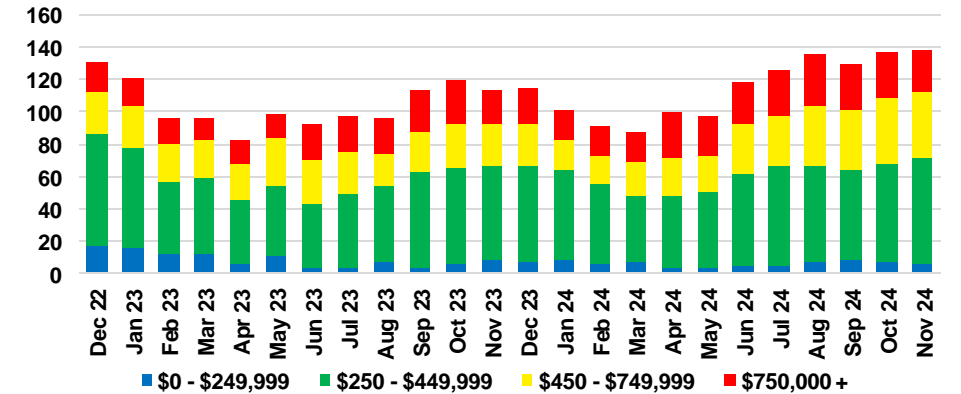

HABERSHAM COUNTY INVENTORY BY PRICE POINT