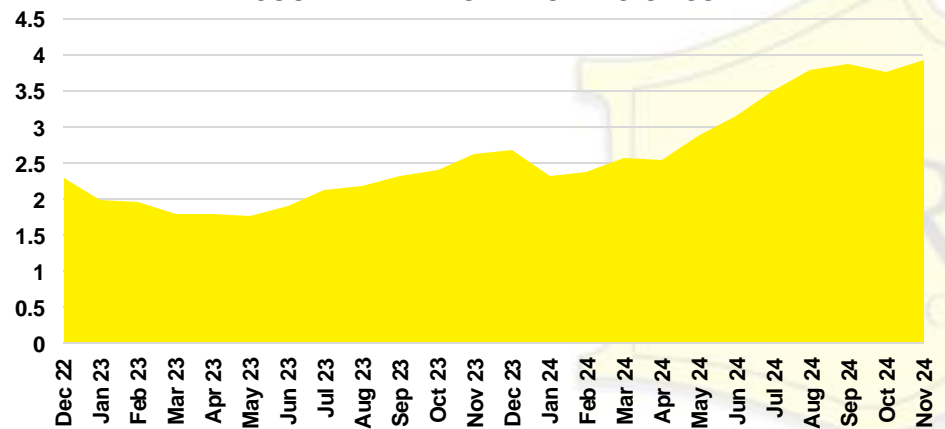

HABERSHAM COUNTY SALES BY PRICE POINT

HABERSHAM COUNTY INVENTORY BY PRICE POINT

HALL COUNTY QUICK N'DICATORS

HALL COUNTY SALES VOLUME VS SUPPLY

HALL COUNTY INVENTORY MONTHS OF SUPPLY

HALL COUNTY 12 MONTH AVERAGE SALES PRICE