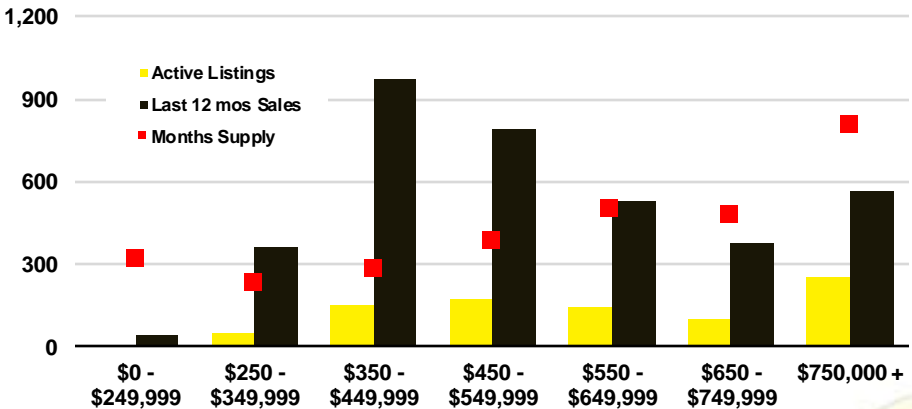

BANKS COUNTY INVENTORY BY PRICE POINT

BARROW COUNTY QUICK N'DICATORS

BARROW COUNTY SALES VOLUME VS SUPPLY

BARROW COUNTY INVENTORY MONTHS OF SUPPLY

BARROW COUNTY 12 MONTH AVERAGE SALES PRICE

BARROW COUNTY SALES BY PRICE POINT

BARROW COUNTY INVENTORY BY PRICE POINT

CHEROKEE COUNTY QUICK N'DICATORS

CHEROKEE COUNTY SALES VOLUME VS SUPPLY

CHEROKEE COUNTY INVENTORY MONTHS OF SUPPLY

CHEROKEE COUNTY 12 MONTH AVERAGE SALES PRICE

CHEROKEE COUNTY SALES BY PRICE POINT

WALTON COUNTY SALES BY PRICE POINT

WALTON COUNTY INVENTORY BY PRICE POINT

WHITE COUNTY QUICK N'DICATORS

WHITE COUNTY SALES VOLUME VS SUPPLY

WHITE COUNTY INVENTORY MONTHS OF SUPPLY

WHITE COUNTY 12 MONTH AVERAGE SALES PRICE