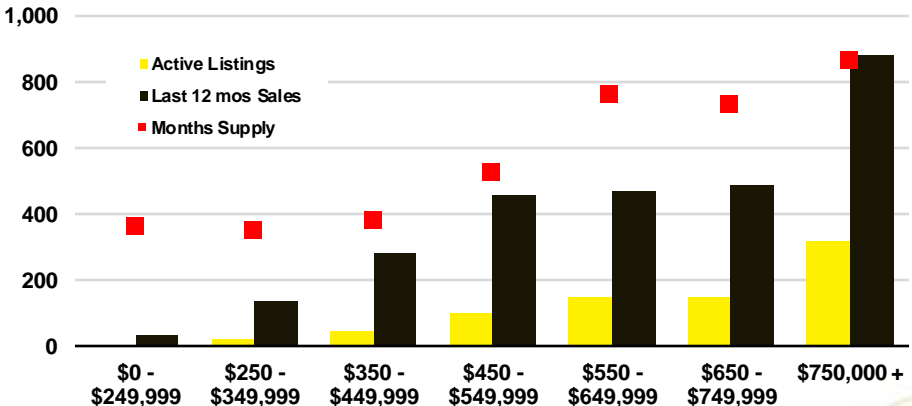

BARROW COUNTY INVENTORY BY PRICE POINT

CHEROKEE COUNTY QUICK N'DICATORS

CHEROKEE COUNTY SALES VOLUME VS SUPPLY

CHEROKEE COUNTY INVENTORY MONTHS OF SUPPLY

CHEROKEE COUNTY 12 MONTH AVERAGE SALES PRICE

CHEROKEE COUNTY SALES BY PRICE POINT

CHEROKEE COUNTY INVENTORY BY PRICE POINT

DAWSON COUNTY QUICK N'DICATORS

DAWSON COUNTY SALES VOLUME VS SUPPLY

DAWSON COUNTY INVENTORY MONTHS OF SUPPLY

DAWSON COUNTY 12 MONTH AVERAGE SALES PRICE

DAWSON COUNTY SALES BY PRICE POINT

DAWSON COUNTY INVENTORY BY PRICE POINT

FORSYTH COUNTY QUICK N'DICATORS

FORSYTH COUNTY SALES VOLUME VS SUPPLY

FORSYTH COUNTY INVENTORY MONTHS OF SUPPLY

FORSYTH COUNTY 12 MONTH AVERAGE SALES PRICE

FORSYTH COUNTY SALES BY PRICE POINT