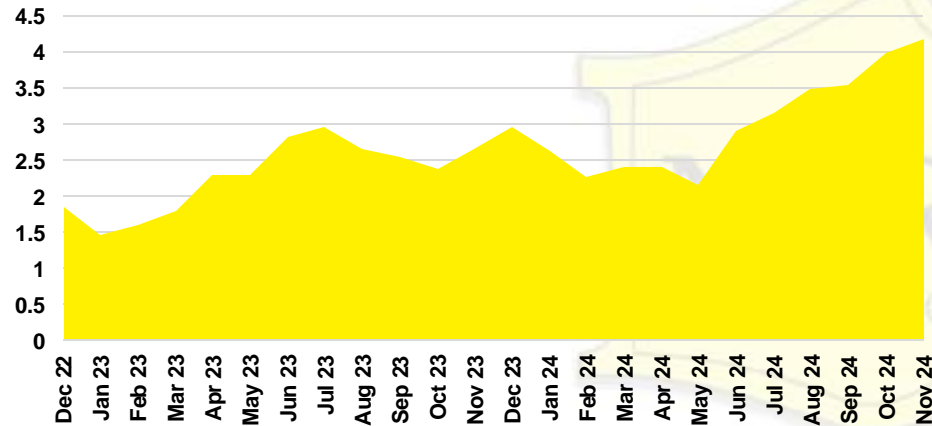

RABUN COUNTY SALES BY PRICE POINT

RABUN COUNTY INVENTORY BY PRICE POINT

STEPHENS COUNTY QUICK N' DICATORS

STEPHENS COUNTY SALES VOLUME VS SUPPLY

STEPHENS COUNTY INVENTORY MONTHS OF SUPPLY

STEPHENS COUNTY 12 MONTH AVERAGE SALES PRICE