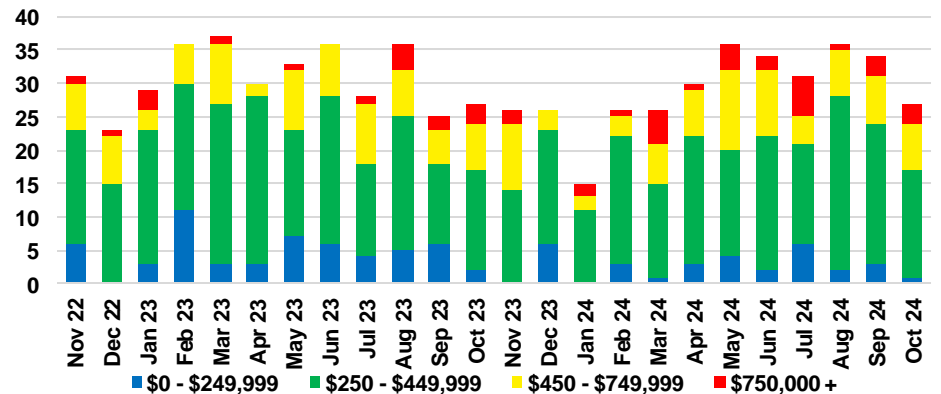

LUMPKIN COUNTY SALES BY PRICE POINT