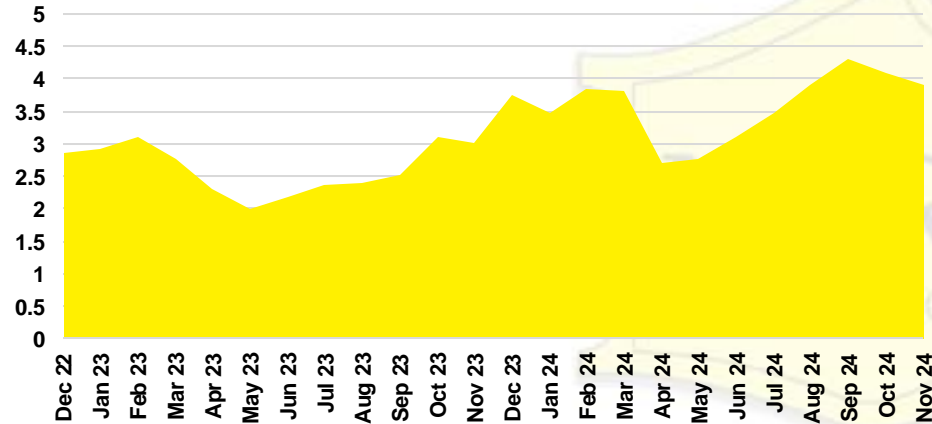

FORSYTH COUNTY INVENTORY BY PRICE POINT

FRANKLIN COUNTY QUICK N'DICATORS

FRANKLIN COUNTY SALES VOLUME VS SUPPLY

FRANKLIN COUNTY INVENTORY MONTHS OF SUPPLY

FRANKLIN COUNTY 12 MONTH AVERAGE SALES PRICE

FRANKLIN COUNTY SALES BY PRICE POINT