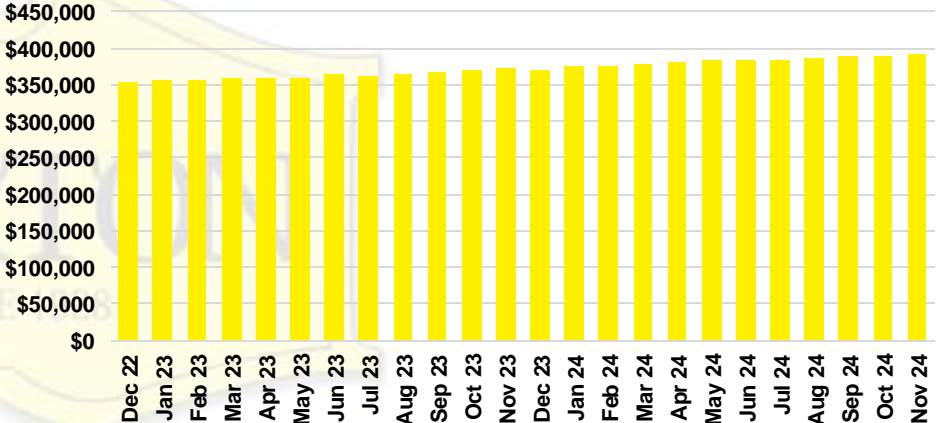

BANKS COUNTY INVENTORY BY PRICE POINT

BARROW COUNTY QUICK N'DICATORS

BARROW COUNTY SALES VOLUME VS SUPPLY

BARROW COUNTY INVENTORY MONTHS OF SUPPLY

BARROW COUNTY 12 MONTH AVERAGE SALES PRICE

BARROW COUNTY SALES BY PRICE POINT

BARROW COUNTY INVENTORY BY PRICE POINT

CHEROKEE COUNTY QUICK N'DICATORS

CHEROKEE COUNTY SALES VOLUME VS SUPPLY

CHEROKEE COUNTY INVENTORY MONTHS OF SUPPLY

CHEROKEE COUNTY 12 MONTH AVERAGE SALES PRICE

CHEROKEE COUNTY SALES BY PRICE POINT