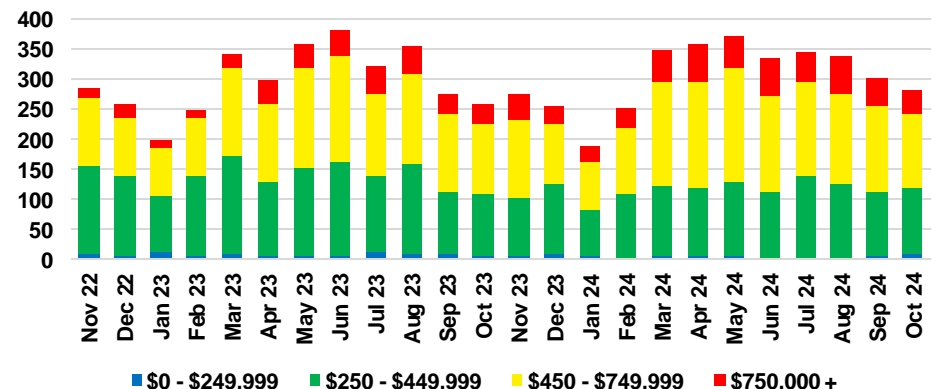

BANKS COUNTY INVENTORY BY PRICE POINT

BARROW COUNTY QUICK N'DICATORS

BARROW COUNTY SALES VOLUME VS SUPPLY

BARROW COUNTY INVENTORY MONTHS OF SUPPLY

BARROW COUNTY 12 MONTH AVERAGE SALES PRICE

BARROW COUNTY SALES BY PRICE POINT

BARROW COUNTY INVENTORY BY PRICE POINT

CHEROKEE COUNTY QUICK N'DICATORS

CHEROKEE COUNTY SALES VOLUME VS SUPPLY

CHEROKEE COUNTY INVENTORY MONTHS OF SUPPLY

CHEROKEE COUNTY 12 MONTH AVERAGE SALES PRICE

CHEROKEE COUNTY SALES BY PRICE POINT