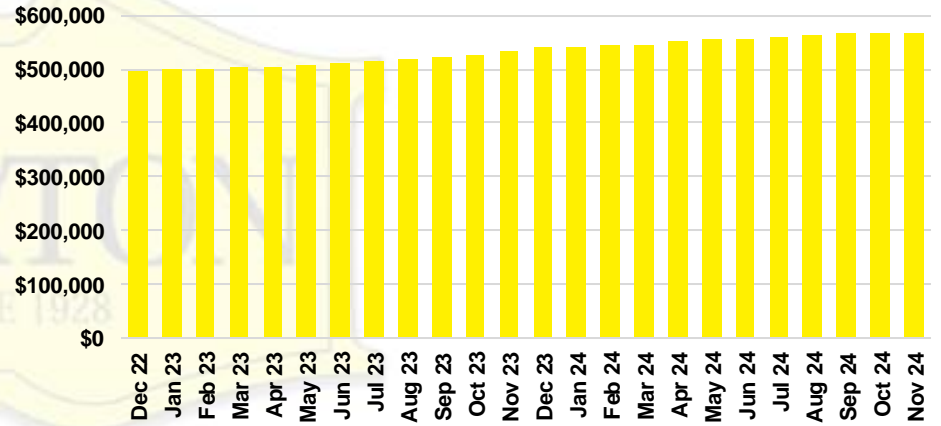

BANKS COUNTY INVENTORY BY PRICE POINT

BARROW COUNTY QUICK N'DICATORS

BARROW COUNTY SALES VOLUME VS SUPPLY

BARROW COUNTY INVENTORY MONTHS OF SUPPLY

BARROW COUNTY 12 MONTH AVERAGE SALES PRICE

BARROW COUNTY SALES BY PRICE POINT

BARROW COUNTY INVENTORY BY PRICE POINT

CHEROKEE COUNTY QUICK N'DICATORS

CHEROKEE COUNTY SALES VOLUME VS SUPPLY

CHEROKEE COUNTY INVENTORY MONTHS OF SUPPLY

CHEROKEE COUNTY 12 MONTH AVERAGE SALES PRICE

CHEROKEE COUNTY SALES BY PRICE POINT