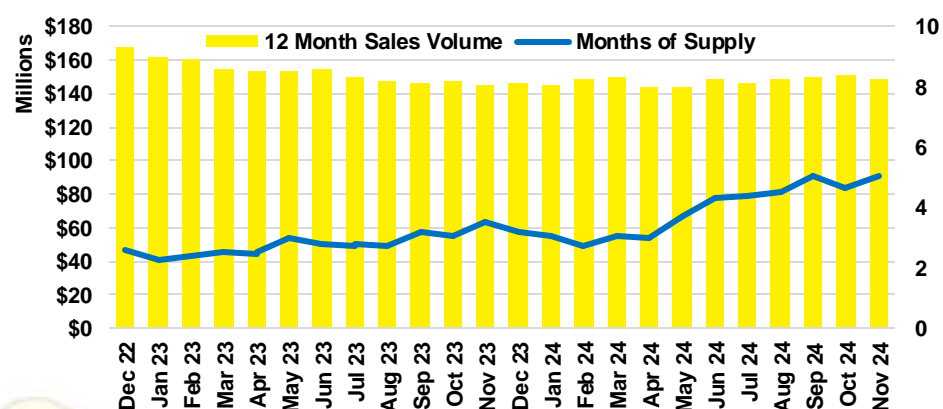

WALTON COUNTY SALES BY PRICE POINT

WALTON COUNTY INVENTORY BY PRICE POINT

WHITE COUNTY QUICK N'DICATORS

WHITE COUNTY SALES VOLUME VS SUPPLY

WHITE COUNTY INVENTORY MONTHS OF SUPPLY

WHITE COUNTY 12 MONTH AVERAGE SALES PRICE