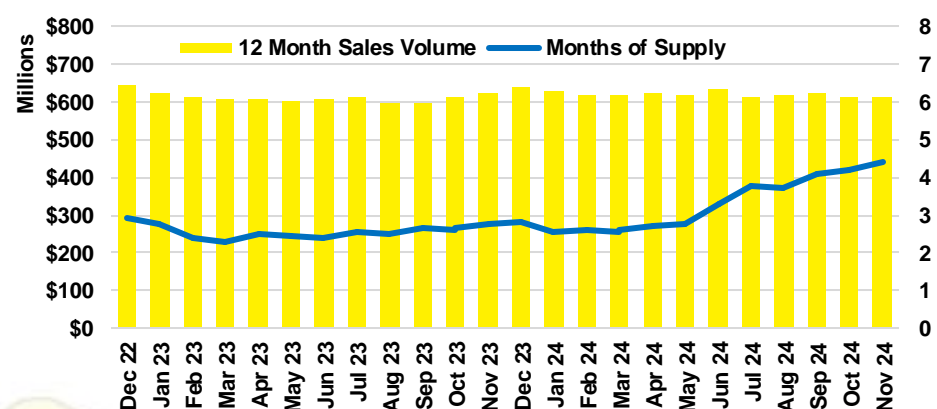

HALL COUNTY SALES BY PRICE POINT

HALL COUNTY INVENTORY BY PRICE POINT

JACKSON COUNTY QUICK N'DICATORS

JACKSON COUNTY SALES VOLUME VS SUPPLY

JACKSON COUNTY INVENTORY MONTHS OF SUPPLY

JACKSON COUNTY 12 MONTH AVERAGE SALES PRICE