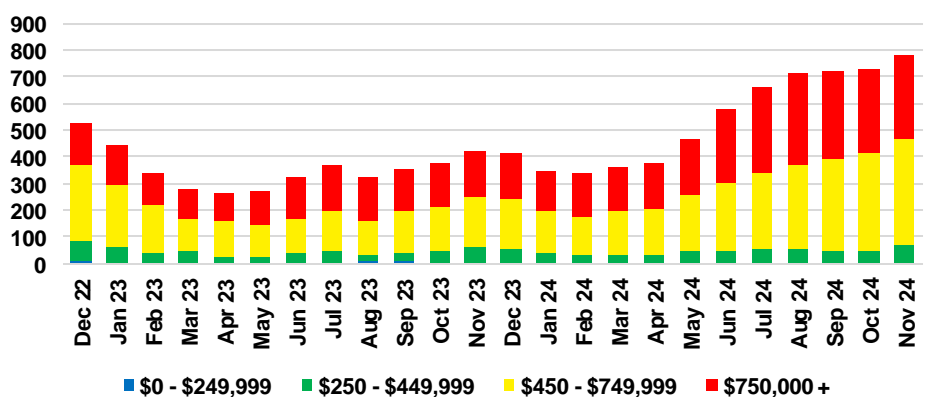

FORSYTH COUNTY INVENTORY BY PRICE POINT