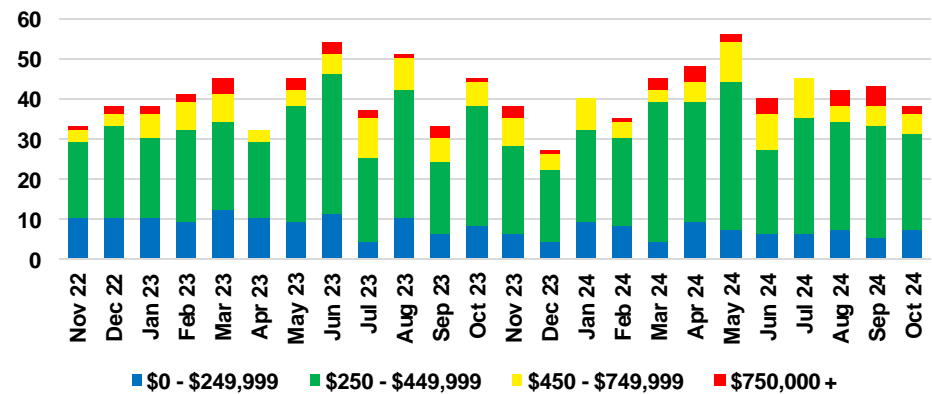

HABERSHAM COUNTY SALES BY PRICE POINT