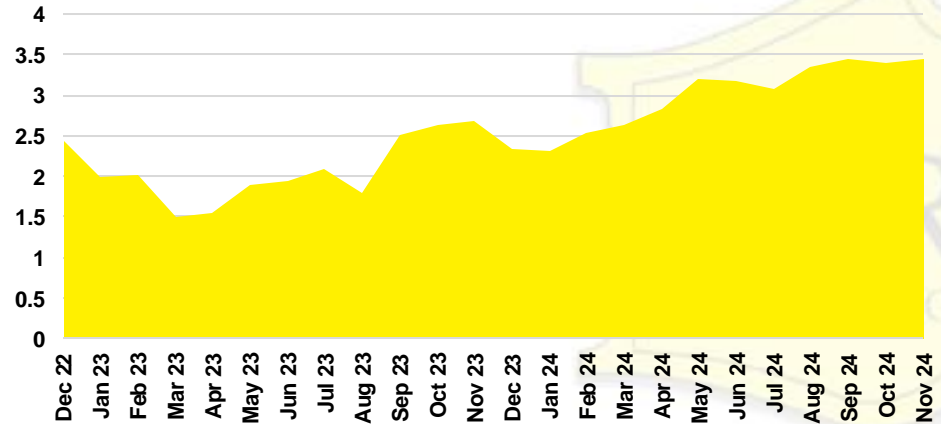

JACKSON COUNTY SALES BY PRICE POINT

JACKSON COUNTY INVENTORY BY PRICE POINT

LUMPKIN COUNTY QUICK N'DICATORS

LUMPKIN COUNTY SALES VOLUME VS SUPPLY

LUMPKIN COUNTY INVENTORY MONTHS OF SUPPLY

LUMPKIN COUNTY 12 MONTH AVERAGE SALES PRICE