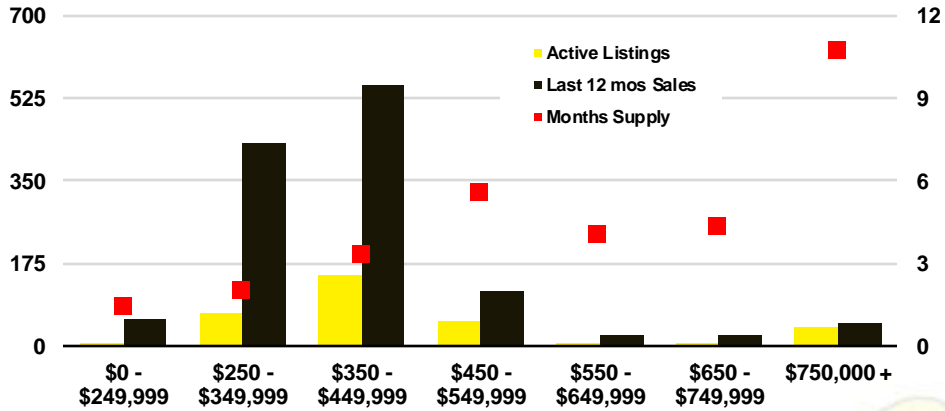

NORTH GEORGIA INVENTORY BY PRICE POINT

BANKS COUNTY QUICK N'DICATORS

BANKS COUNTY SALES VOLUME VS SUPPLY

BANKS COUNTY INVENTORY MONTHS OF SUPPLY

BANKS COUNTY 12 MONTH AVERAGE SALES PRICE

BANKS COUNTY SALES BY PRICE POINT

BANKS COUNTY INVENTORY BY PRICE POINT

BARROW COUNTY QUICK N'DICATORS

BARROW COUNTY SALES VOLUME VS SUPPLY

BARROW COUNTY INVENTORY MONTHS OF SUPPLY

BARROW COUNTY 12 MONTH AVERAGE SALES PRICE

BARROW COUNTY SALES BY PRICE POINT

WALTON COUNTY SALES BY PRICE POINT

WALTON COUNTY INVENTORY BY PRICE POINT

WHITE COUNTY QUICK N'DICATORS

WHITE COUNTY SALES VOLUME VS SUPPLY

WHITE COUNTY INVENTORY MONTHS OF SUPPLY

WHITE COUNTY 12 MONTH AVERAGE SALES PRICE