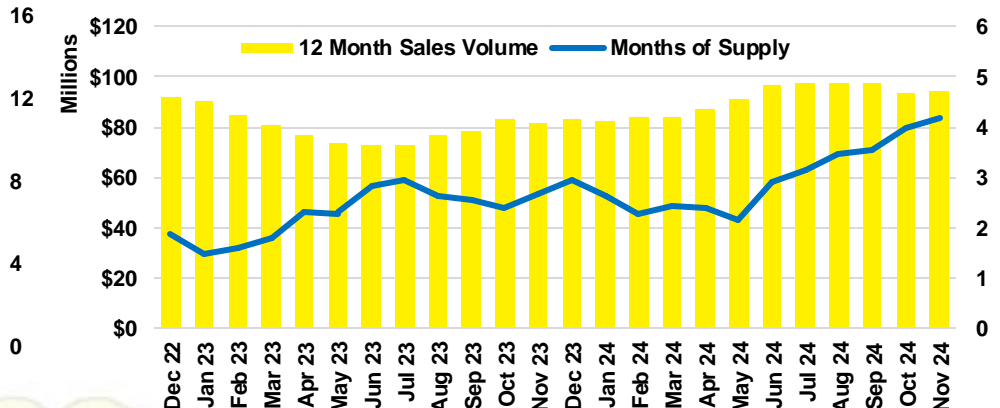

RABUN COUNTY SALES BY PRICE POINT

RABUN COUNTY INVENTORY BY PRICE POINT

STEPHENS COUNTY QUICK N' DICATORS

STEPHENS COUNTY SALES VOLUME VS SUPPLY

STEPHENS COUNTY INVENTORY MONTHS OF SUPPLY

STEPHENS COUNTY 12 MONTH AVERAGE SALES PRICE