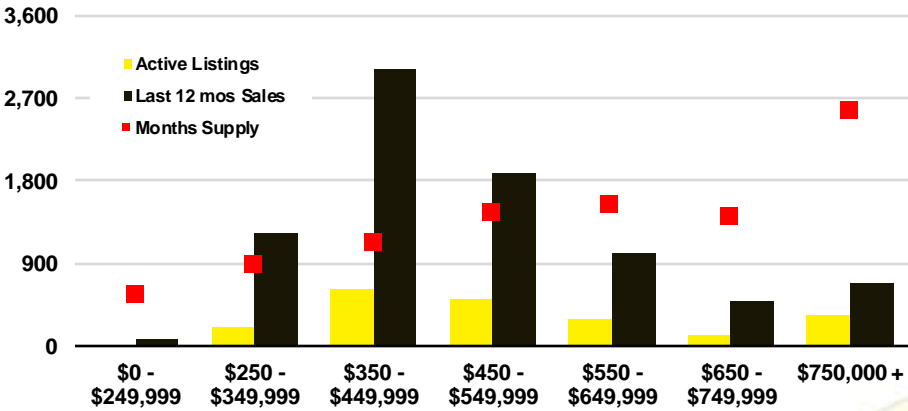

DAWSON COUNTY INVENTORY BY PRICE POINT

FORSYTH COUNTY QUICK N'DICATORS

FORSYTH COUNTY SALES VOLUME VS SUPPLY

FORSYTH COUNTY INVENTORY MONTHS OF SUPPLY

FORSYTH COUNTY 12 MONTH AVERAGE SALES PRICE

FORSYTH COUNTY SALES BY PRICE POINT

FORSYTH COUNTY INVENTORY BY PRICE POINT

FRANKLIN COUNTY QUICK N'DICATORS

FRANKLIN COUNTY SALES VOLUME VS SUPPLY

FRANKLIN COUNTY INVENTORY MONTHS OF SUPPLY

FRANKLIN COUNTY 12 MONTH AVERAGE SALES PRICE

FRANKLIN COUNTY SALES BY PRICE POINT

FRANKLIN COUNTY INVENTORY BY PRICE POINT

GWINNETT COUNTY QUICK N' DICATORS

GWINNETT COUNTY SALES VOLUME VS SUPPLY

GWINNETT COUNTY INVENTORY MONTHS OF SUPPLY

GWINNETT COUNTY 12 MONTH AVERAGE SALES PRICE

GWINNETT COUNTY SALES BY PRICE POINT