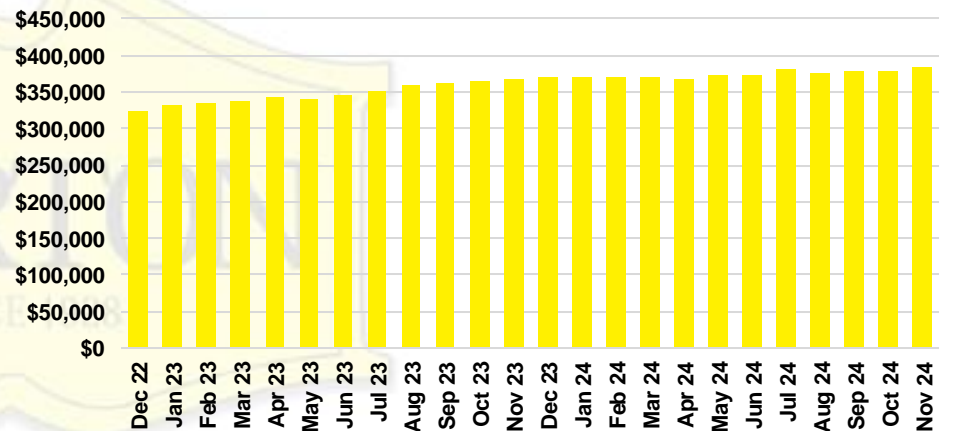

GWINNETT COUNTY INVENTORY BY PRICE POINT

HABERSHAM COUNTY QUICK N'DICATORS

HABERSHAM COUNTY SALES VOLUME VS SUPPLY

HABERSHAM COUNTY INVENTORY MONTHS OF SUPPLY

HABERSHAM COUNTY 12 MONTH AVERAGE SALES PRICE