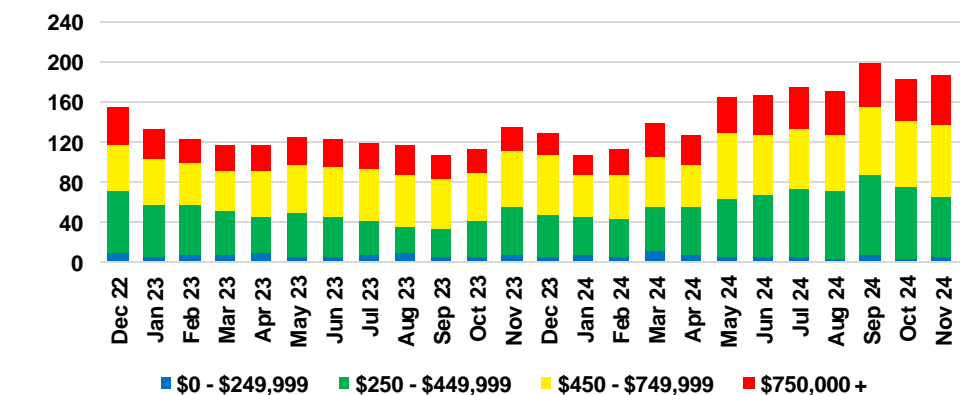

PICKENS COUNTY INVENTORY BY PRICE POINT