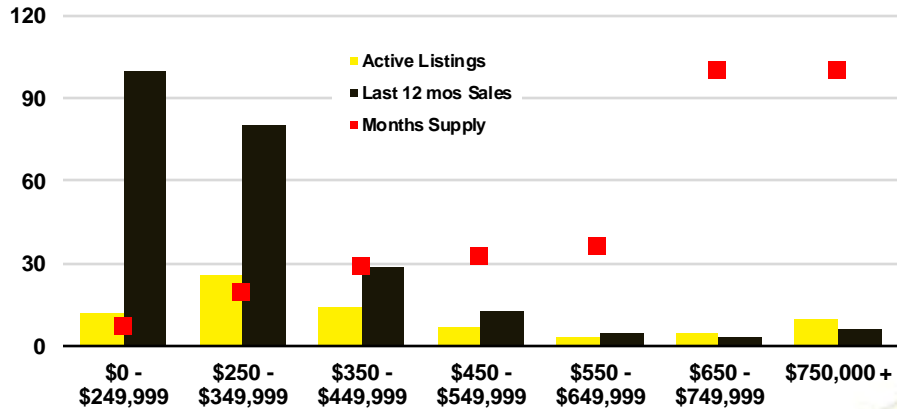

CHEROKEE COUNTY INVENTORY BY PRICE POINT

DAWSON COUNTY QUICK N'DICATORS

DAWSON COUNTY SALES VOLUME VS SUPPLY

DAWSON COUNTY INVENTORY MONTHS OF SUPPLY

DAWSON COUNTY 12 MONTH AVERAGE SALES PRICE

DAWSON COUNTY SALES BY PRICE POINT

DAWSON COUNTY INVENTORY BY PRICE POINT

FORSYTH COUNTY QUICK N'DICATORS

FORSYTH COUNTY SALES VOLUME VS SUPPLY

FORSYTH COUNTY INVENTORY MONTHS OF SUPPLY

FORSYTH COUNTY 12 MONTH AVERAGE SALES PRICE

FORSYTH COUNTY SALES BY PRICE POINT

FORSYTH COUNTY INVENTORY BY PRICE POINT

FRANKLIN COUNTY QUICK N'DICATORS

FRANKLIN COUNTY SALES VOLUME VS SUPPLY

FRANKLIN COUNTY INVENTORY MONTHS OF SUPPLY

FRANKLIN COUNTY 12 MONTH AVERAGE SALES PRICE

FRANKLIN COUNTY SALES BY PRICE POINT