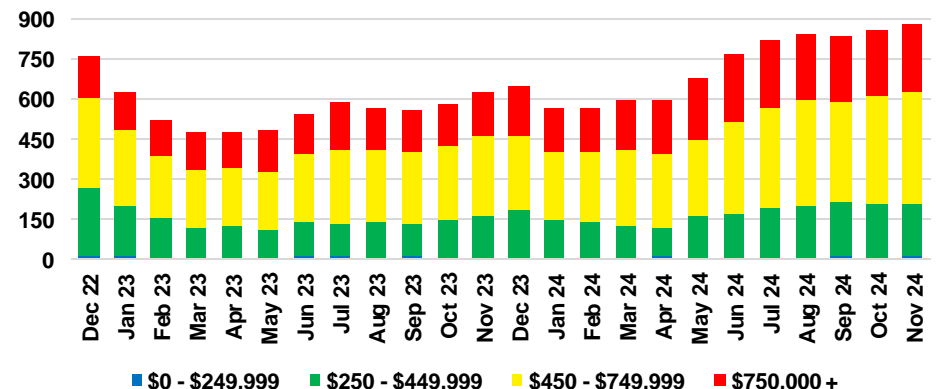

CHEROKEE COUNTY INVENTORY BY PRICE POINT