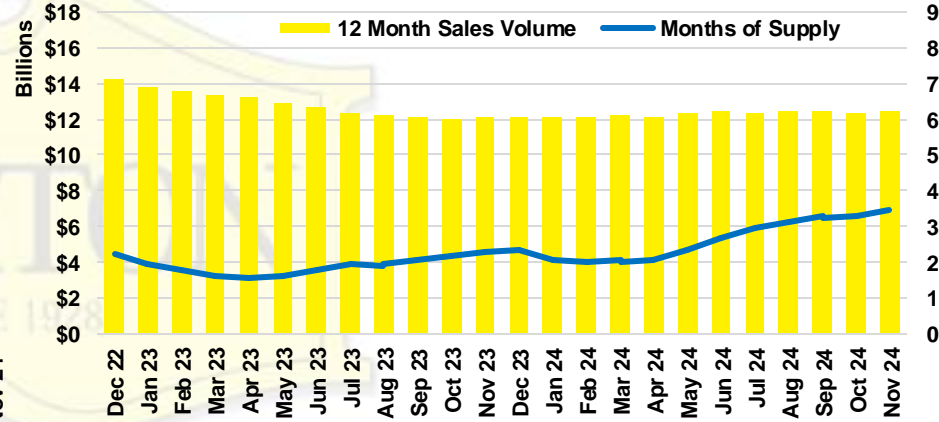

NORTH GEORGIA DEEP DIVE MARKET DATA

November 2024

November 2024

DEEP DIVE

NORTH GEORGIA QUICK N' DICATORS

NORTH GEORGIA INVENTORY MONTHS OF SUPPLY

NORTH GEORGIA SALES VOLUME VS SUPPLY

NORTH GEORGIA SALES BY PRICE POINT