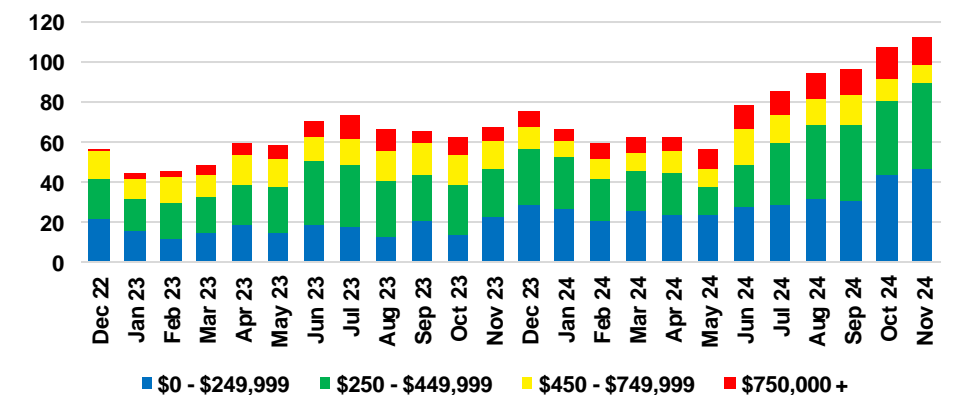

STEPHENS COUNTY INVENTORY BY PRICE POINT