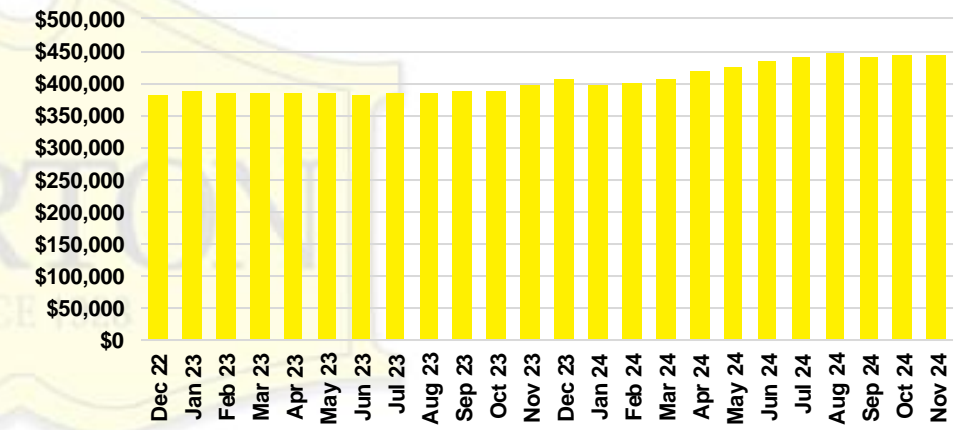

JACKSON COUNTY SALES BY PRICE POINT

JACKSON COUNTY INVENTORY BY PRICE POINT

LUMPKIN COUNTY QUICK N'DICATORS

LUMPKIN COUNTY SALES VOLUME VS SUPPLY

LUMPKIN COUNTY INVENTORY MONTHS OF SUPPLY

LUMPKIN COUNTY 12 MONTH AVERAGE SALES PRICE