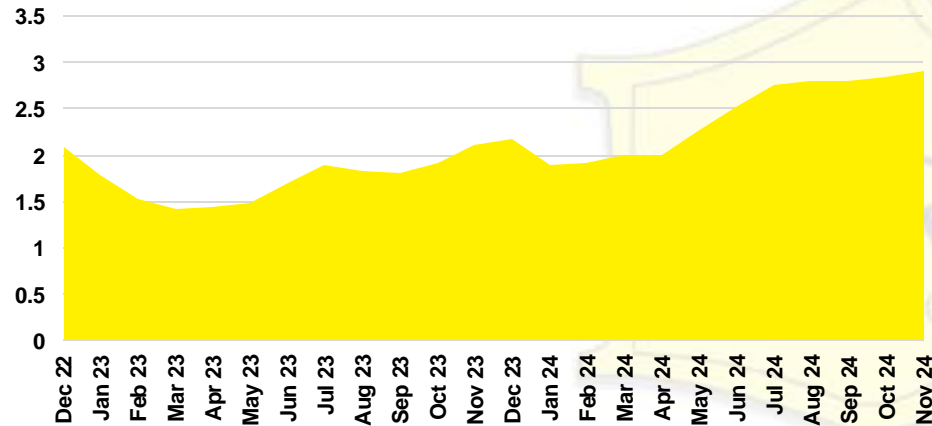

BARROW COUNTY INVENTORY BY PRICE POINT

CHEROKEE COUNTY QUICK N'DICATORS

CHEROKEE COUNTY SALES VOLUME VS SUPPLY

CHEROKEE COUNTY INVENTORY MONTHS OF SUPPLY

CHEROKEE COUNTY 12 MONTH AVERAGE SALES PRICE

CHEROKEE COUNTY SALES BY PRICE POINT