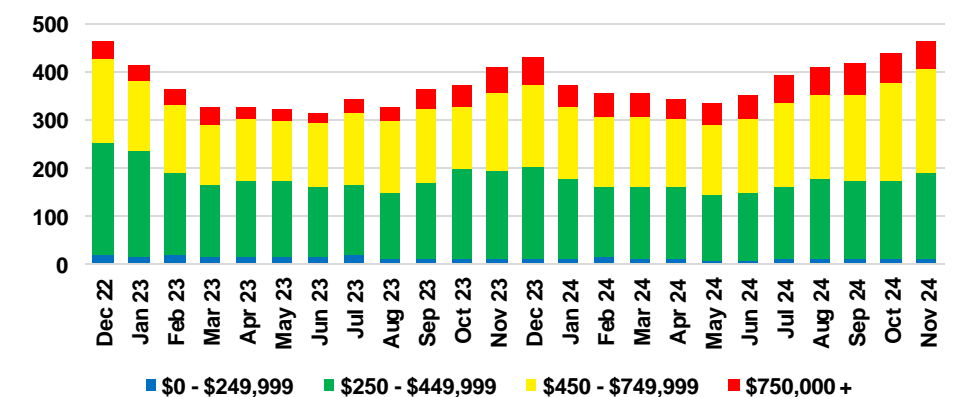

RABUN COUNTY SALES BY PRICE POINT

RABUN COUNTY INVENTORY BY PRICE POINT

STEPHENS COUNTY QUICK N' DICATORS

STEPHENS COUNTY SALES VOLUME VS SUPPLY

STEPHENS COUNTY INVENTORY MONTHS OF SUPPLY

STEPHENS COUNTY 12 MONTH AVERAGE SALES PRICE

STEPHENS COUNTY SALES BY PRICE POINT

STEPHENS COUNTY INVENTORY BY PRICE POINT

WALTON COUNTY QUICK N'DICATORS

WALTON COUNTY SALES VOLUME VS SUPPLY

WALTON COUNTY INVENTORY MONTHS OF SUPPLY

WALTON COUNTY 12 MONTH AVERAGE SALES PRICE

WALTON COUNTY SALES BY PRICE POINT

WALTON COUNTY INVENTORY BY PRICE POINT

WHITE COUNTY QUICK N'DICATORS

WHITE COUNTY SALES VOLUME VS SUPPLY

WHITE COUNTY INVENTORY MONTHS OF SUPPLY

WHITE COUNTY 12 MONTH AVERAGE SALES PRICE