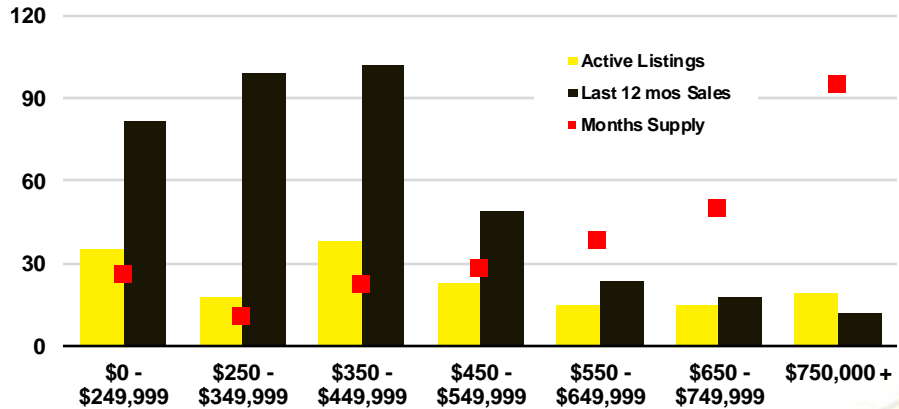

RABUN COUNTY SALES BY PRICE POINT

RABUN COUNTY INVENTORY BY PRICE POINT

STEPHENS COUNTY QUICK N' DICATORS

STEPHENS COUNTY SALES VOLUME VS SUPPLY

STEPHENS COUNTY INVENTORY MONTHS OF SUPPLY

STEPHENS COUNTY 12 MONTH AVERAGE SALES PRICE

STEPHENS COUNTY SALES BY PRICE POINT

STEPHENS COUNTY INVENTORY BY PRICE POINT

WALTON COUNTY QUICK N'DICATORS

WALTON COUNTY SALES VOLUME VS SUPPLY

WALTON COUNTY INVENTORY MONTHS OF SUPPLY

WALTON COUNTY 12 MONTH AVERAGE SALES PRICE

WALTON COUNTY SALES BY PRICE POINT

WALTON COUNTY INVENTORY BY PRICE POINT

WHITE COUNTY QUICK N'DICATORS

WHITE COUNTY SALES VOLUME VS SUPPLY

WHITE COUNTY INVENTORY MONTHS OF SUPPLY

WHITE COUNTY 12 MONTH AVERAGE SALES PRICE