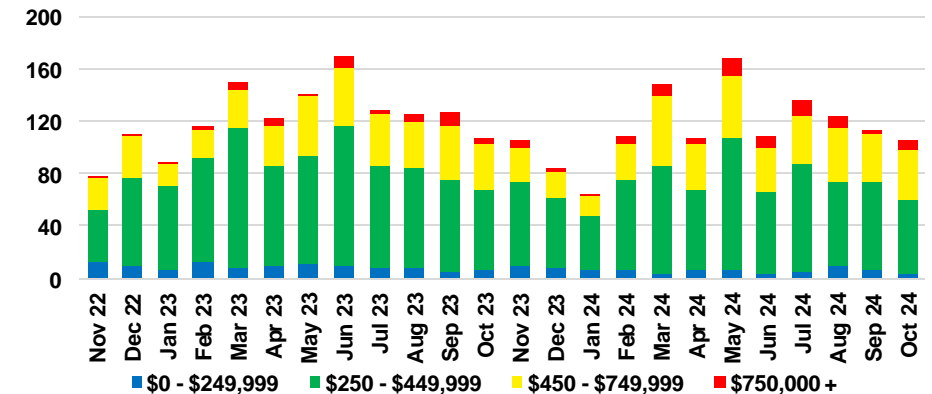

JACKSON COUNTY SALES BY PRICE POINT