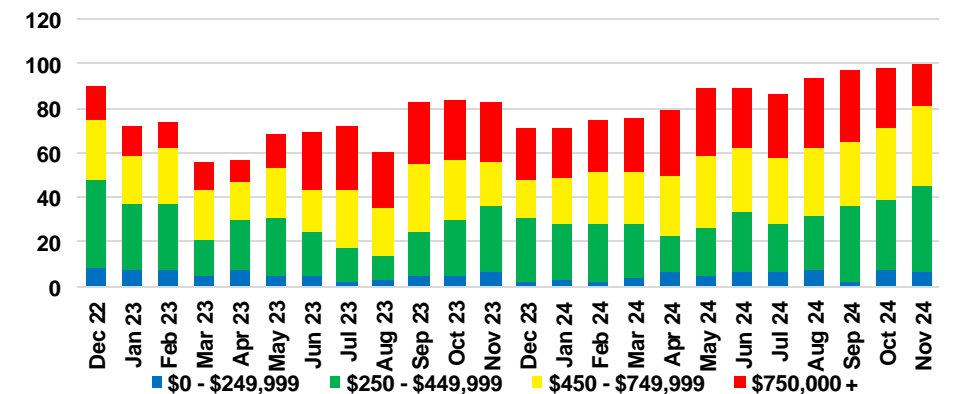

LUMPKIN COUNTY INVENTORY BY PRICE POINT