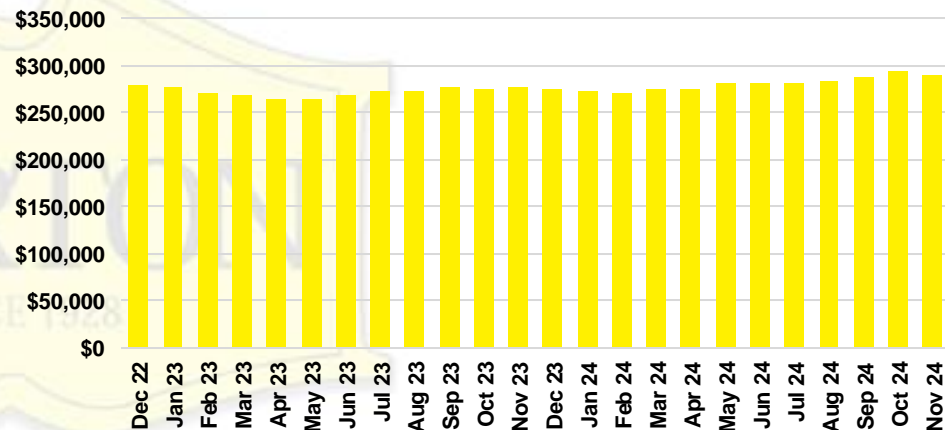

FORSYTH COUNTY INVENTORY BY PRICE POINT

FRANKLIN COUNTY QUICK N'DICATORS

FRANKLIN COUNTY SALES VOLUME VS SUPPLY

FRANKLIN COUNTY INVENTORY MONTHS OF SUPPLY

FRANKLIN COUNTY 12 MONTH AVERAGE SALES PRICE

FRANKLIN COUNTY SALES BY PRICE POINT