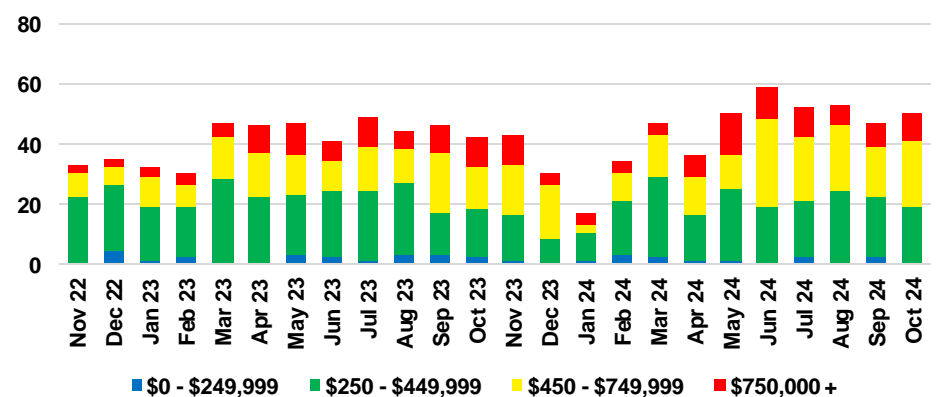

BARROW COUNTY INVENTORY BY PRICE POINT

CHEROKEE COUNTY QUICK N'DICATORS

CHEROKEE COUNTY SALES VOLUME VS SUPPLY

CHEROKEE COUNTY INVENTORY MONTHS OF SUPPLY

CHEROKEE COUNTY 12 MONTH AVERAGE SALES PRICE

CHEROKEE COUNTY SALES BY PRICE POINT

CHEROKEE COUNTY INVENTORY BY PRICE POINT

DAWSON COUNTY QUICK N'DICATORS

DAWSON COUNTY SALES VOLUME VS SUPPLY

DAWSON COUNTY INVENTORY MONTHS OF SUPPLY

DAWSON COUNTY 12 MONTH AVERAGE SALES PRICE

DAWSON COUNTY SALES BY PRICE POINT

DAWSON COUNTY INVENTORY BY PRICE POINT

FORSYTH COUNTY QUICK N'DICATORS

FORSYTH COUNTY SALES VOLUME VS SUPPLY

FORSYTH COUNTY INVENTORY MONTHS OF SUPPLY

FORSYTH COUNTY 12 MONTH AVERAGE SALES PRICE

FORSYTH COUNTY SALES BY PRICE POINT