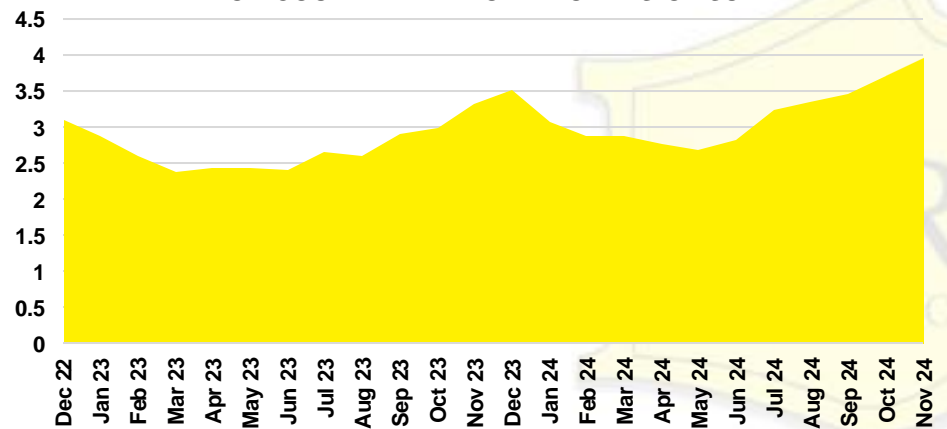

STEPHENS COUNTY SALES BY PRICE POINT

STEPHENS COUNTY INVENTORY BY PRICE POINT

WALTON COUNTY QUICK N'DICATORS

WALTON COUNTY SALES VOLUME VS SUPPLY

WALTON COUNTY INVENTORY MONTHS OF SUPPLY

WALTON COUNTY 12 MONTH AVERAGE SALES PRICE