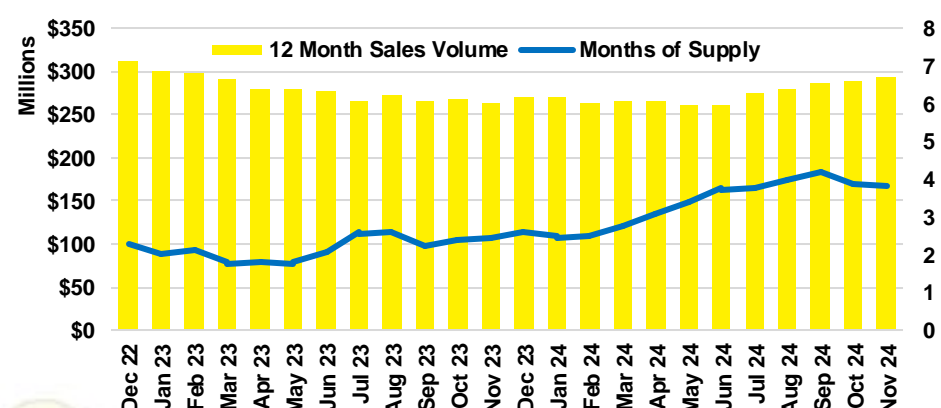

DAWSON COUNTY SALES VOLUME VS SUPPLY