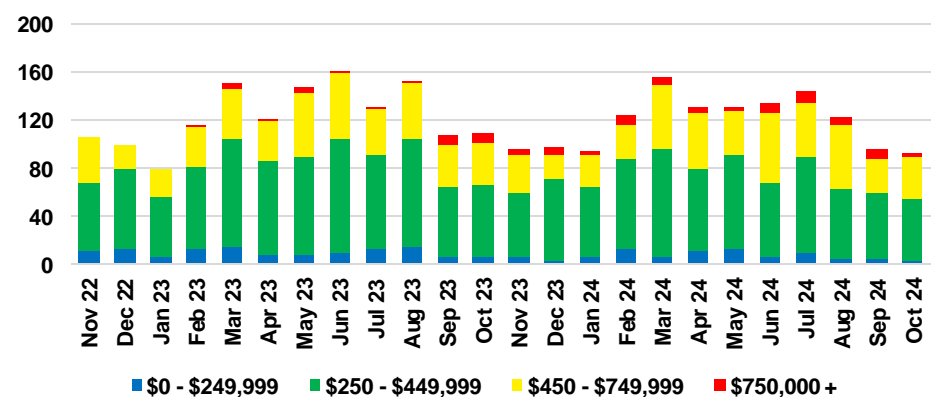

WALTON COUNTY SALES BY PRICE POINT