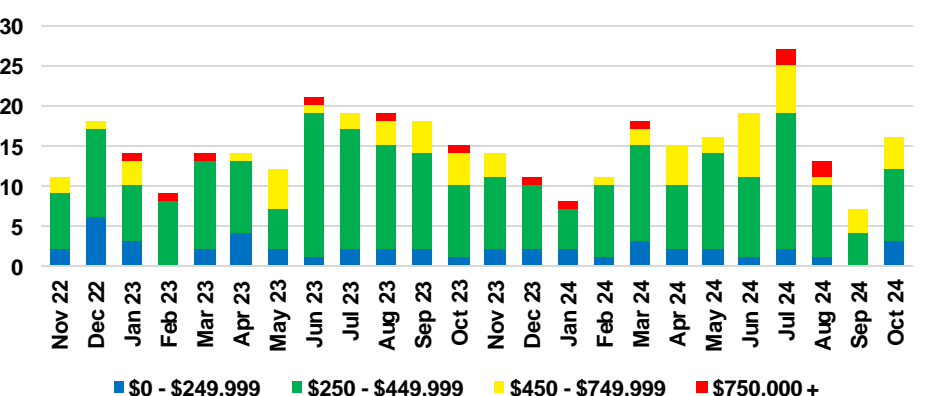

NORTH GEORGIA INVENTORY BY PRICE POINT

BANKS COUNTY QUICK N'DICATORS

BANKS COUNTY SALES VOLUME VS SUPPLY

BANKS COUNTY INVENTORY MONTHS OF SUPPLY

BANKS COUNTY 12 MONTH AVERAGE SALES PRICE

BANKS COUNTY SALES BY PRICE POINT

BANKS COUNTY INVENTORY BY PRICE POINT

BARROW COUNTY QUICK N'DICATORS

BARROW COUNTY SALES VOLUME VS SUPPLY

BARROW COUNTY INVENTORY MONTHS OF SUPPLY

BARROW COUNTY 12 MONTH AVERAGE SALES PRICE

BARROW COUNTY SALES BY PRICE POINT

WALTON COUNTY SALES BY PRICE POINT

WALTON COUNTY INVENTORY BY PRICE POINT

WHITE COUNTY QUICK N'DICATORS

WHITE COUNTY SALES VOLUME VS SUPPLY

WHITE COUNTY INVENTORY MONTHS OF SUPPLY

WHITE COUNTY 12 MONTH AVERAGE SALES PRICE