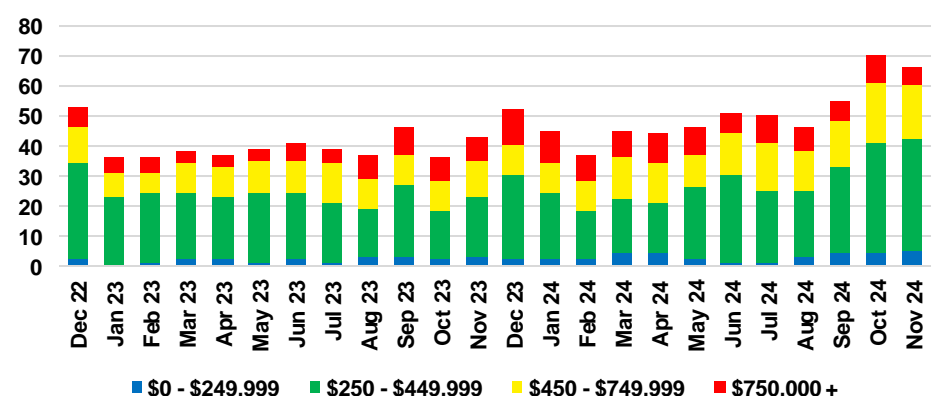

NORTH GEORGIA INVENTORY BY PRICE POINT

BANKS COUNTY QUICK N'DICATORS

BANKS COUNTY SALES VOLUME VS SUPPLY

BANKS COUNTY INVENTORY MONTHS OF SUPPLY

BANKS COUNTY 12 MONTH AVERAGE SALES PRICE

BANKS COUNTY SALES BY PRICE POINT

BANKS COUNTY INVENTORY BY PRICE POINT

BARROW COUNTY QUICK N'DICATORS

BARROW COUNTY SALES VOLUME VS SUPPLY

BARROW COUNTY INVENTORY MONTHS OF SUPPLY

BARROW COUNTY 12 MONTH AVERAGE SALES PRICE

BARROW COUNTY SALES BY PRICE POINT