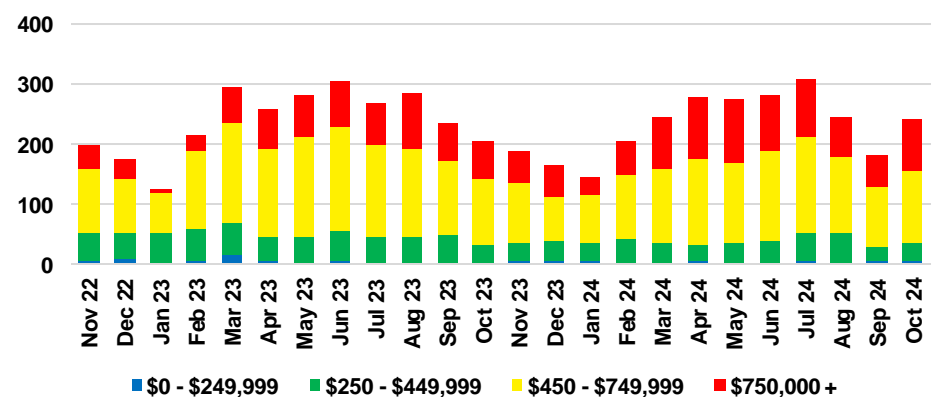

DAWSON COUNTY INVENTORY BY PRICE POINT

FORSYTH COUNTY QUICK N'DICATORS

FORSYTH COUNTY SALES VOLUME VS SUPPLY

FORSYTH COUNTY INVENTORY MONTHS OF SUPPLY

FORSYTH COUNTY 12 MONTH AVERAGE SALES PRICE

FORSYTH COUNTY SALES BY PRICE POINT