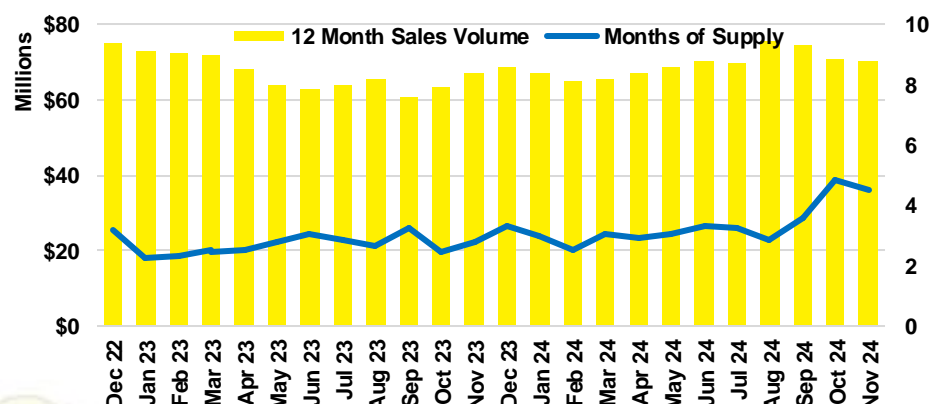

BANKS COUNTY SALES VOLUME VS SUPPLY