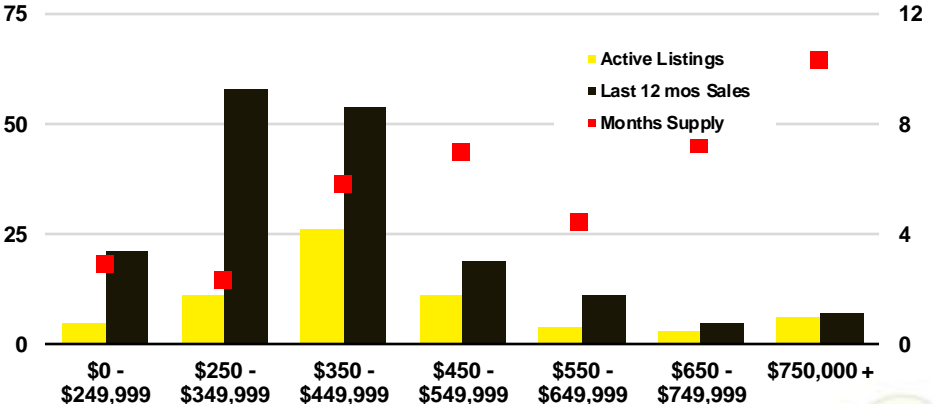

BANKS COUNTY QUICK N'DICATORS