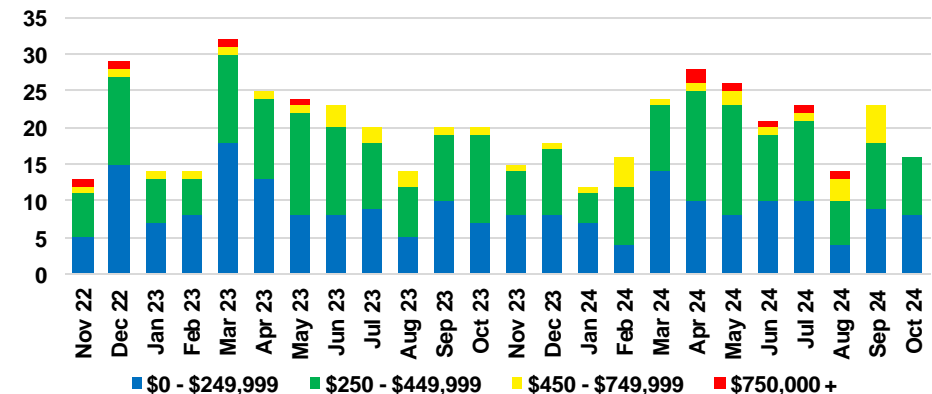

DAWSON COUNTY INVENTORY BY PRICE POINT

FORSYTH COUNTY QUICK N'DICATORS

FORSYTH COUNTY SALES VOLUME VS SUPPLY

FORSYTH COUNTY INVENTORY MONTHS OF SUPPLY

FORSYTH COUNTY 12 MONTH AVERAGE SALES PRICE

FORSYTH COUNTY SALES BY PRICE POINT

FORSYTH COUNTY INVENTORY BY PRICE POINT

FRANKLIN COUNTY QUICK N'DICATORS

FRANKLIN COUNTY SALES VOLUME VS SUPPLY

FRANKLIN COUNTY INVENTORY MONTHS OF SUPPLY

FRANKLIN COUNTY 12 MONTH AVERAGE SALES PRICE

FRANKLIN COUNTY SALES BY PRICE POINT

FRANKLIN COUNTY INVENTORY BY PRICE POINT

GWINNETT COUNTY QUICK N' DICATORS

GWINNETT COUNTY SALES VOLUME VS SUPPLY

GWINNETT COUNTY INVENTORY MONTHS OF SUPPLY

GWINNETT COUNTY 12 MONTH AVERAGE SALES PRICE

GWINNETT COUNTY SALES BY PRICE POINT