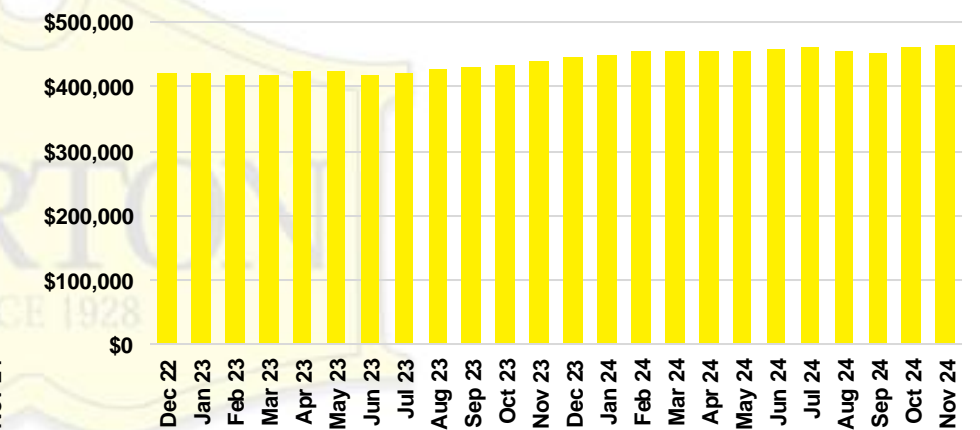

LUMPKIN COUNTY SALES BY PRICE POINT

LUMPKIN COUNTY INVENTORY BY PRICE POINT

PICKENS COUNTY QUICK N'DICATORS

PICKENS COUNTY SALES VOLUME VS SUPPLY

PICKENS COUNTY INVENTORY MONTHS OF SUPPLY

PICKENS COUNTY 12 MONTH AVERAGE SALES PRICE