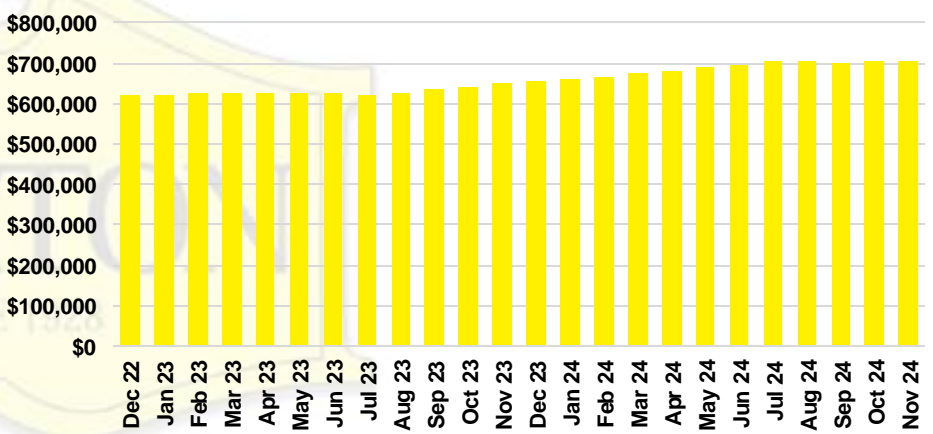

DAWSON COUNTY INVENTORY BY PRICE POINT

FORSYTH COUNTY QUICK N'DICATORS

FORSYTH COUNTY SALES VOLUME VS SUPPLY

FORSYTH COUNTY INVENTORY MONTHS OF SUPPLY

FORSYTH COUNTY 12 MONTH AVERAGE SALES PRICE

FORSYTH COUNTY SALES BY PRICE POINT