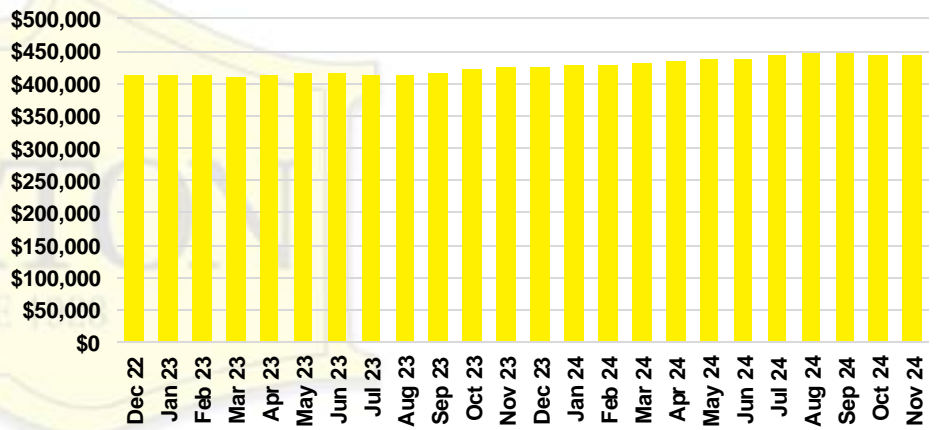

HALL COUNTY SALES BY PRICE POINT

HALL COUNTY INVENTORY BY PRICE POINT

JACKSON COUNTY QUICK N'DICATORS

JACKSON COUNTY SALES VOLUME VS SUPPLY

JACKSON COUNTY INVENTORY MONTHS OF SUPPLY

JACKSON COUNTY 12 MONTH AVERAGE SALES PRICE