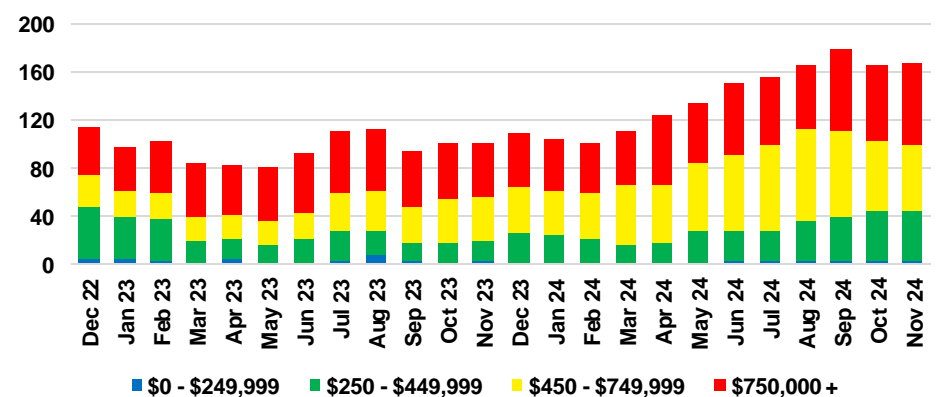

BARROW COUNTY INVENTORY BY PRICE POINT

CHEROKEE COUNTY QUICK N'DICATORS

CHEROKEE COUNTY SALES VOLUME VS SUPPLY

CHEROKEE COUNTY INVENTORY MONTHS OF SUPPLY

CHEROKEE COUNTY 12 MONTH AVERAGE SALES PRICE

CHEROKEE COUNTY SALES BY PRICE POINT

CHEROKEE COUNTY INVENTORY BY PRICE POINT

DAWSON COUNTY QUICK N'DICATORS

DAWSON COUNTY SALES VOLUME VS SUPPLY

DAWSON COUNTY INVENTORY MONTHS OF SUPPLY

DAWSON COUNTY 12 MONTH AVERAGE SALES PRICE

DAWSON COUNTY SALES BY PRICE POINT

DAWSON COUNTY INVENTORY BY PRICE POINT

FORSYTH COUNTY QUICK N'DICATORS

FORSYTH COUNTY SALES VOLUME VS SUPPLY

FORSYTH COUNTY INVENTORY MONTHS OF SUPPLY

FORSYTH COUNTY 12 MONTH AVERAGE SALES PRICE

FORSYTH COUNTY SALES BY PRICE POINT