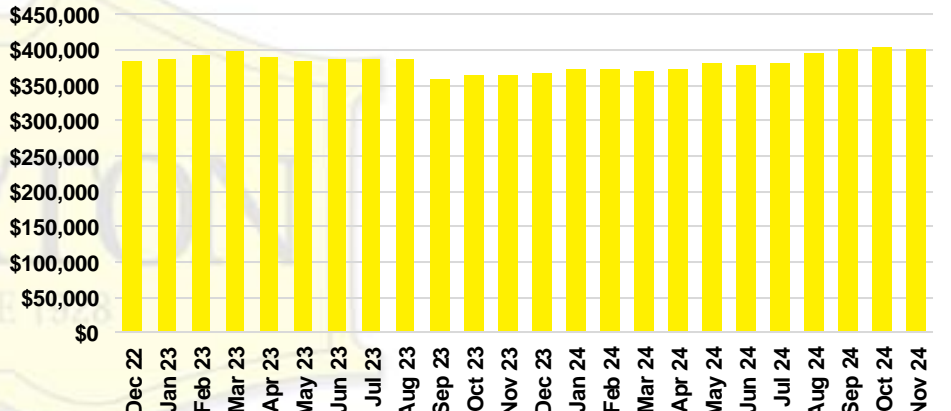

NORTH GEORGIA INVENTORY BY PRICE POINT

BANKS COUNTY QUICK N'DICATORS

BANKS COUNTY SALES VOLUME VS SUPPLY

BANKS COUNTY INVENTORY MONTHS OF SUPPLY

BANKS COUNTY 12 MONTH AVERAGE SALES PRICE

BANKS COUNTY SALES BY PRICE POINT

BANKS COUNTY INVENTORY BY PRICE POINT

BARROW COUNTY QUICK N'DICATORS

BARROW COUNTY SALES VOLUME VS SUPPLY

BARROW COUNTY INVENTORY MONTHS OF SUPPLY

BARROW COUNTY 12 MONTH AVERAGE SALES PRICE

BARROW COUNTY SALES BY PRICE POINT