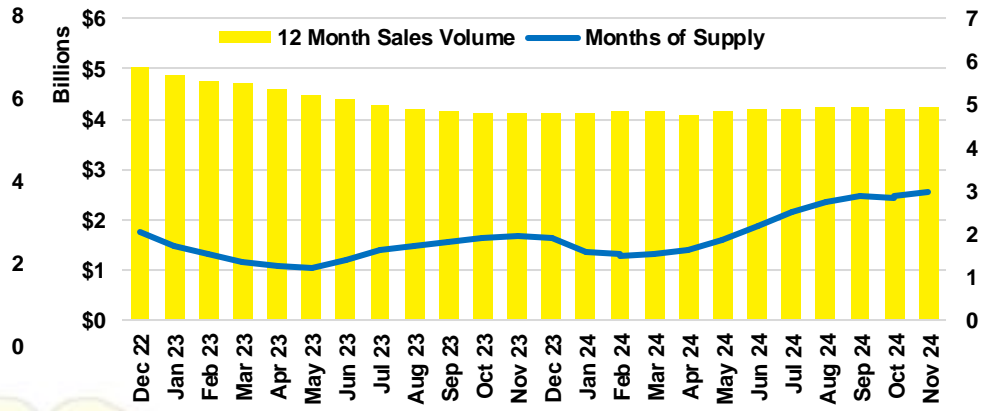

GWINNETT COUNTY SALES VOLUME VS SUPPLY