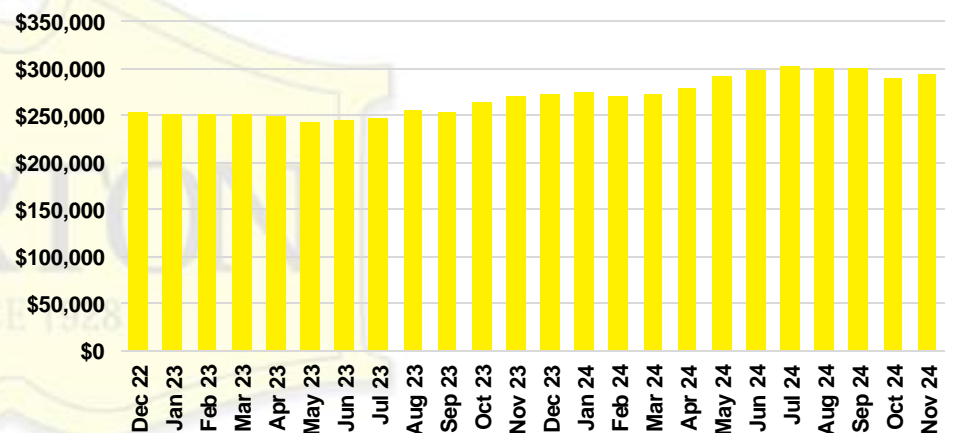

RABUN COUNTY SALES BY PRICE POINT

RABUN COUNTY INVENTORY BY PRICE POINT

STEPHENS COUNTY QUICK N' DICATORS

STEPHENS COUNTY SALES VOLUME VS SUPPLY

STEPHENS COUNTY INVENTORY MONTHS OF SUPPLY

STEPHENS COUNTY 12 MONTH AVERAGE SALES PRICE