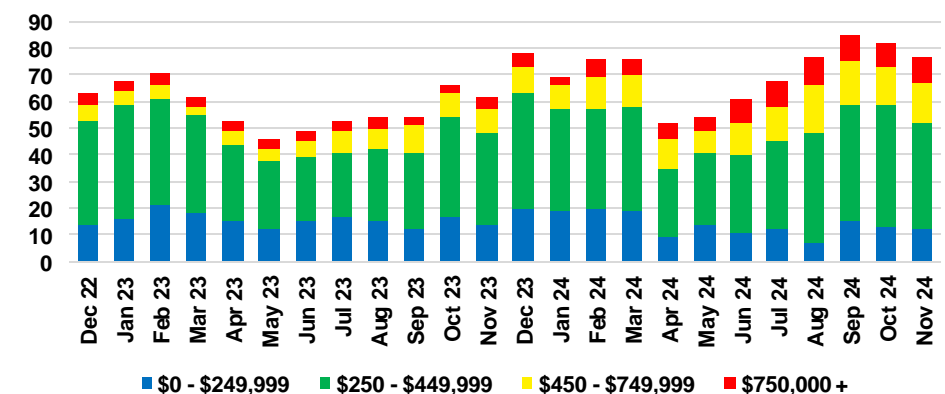

FRANKLIN COUNTY INVENTORY BY PRICE POINT