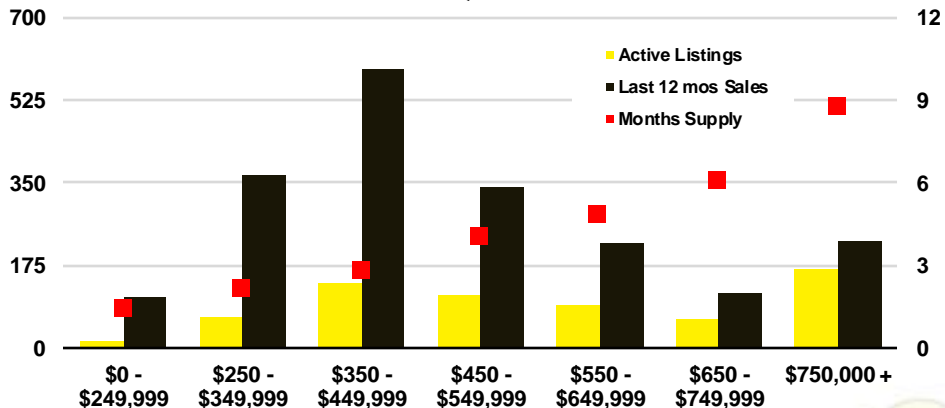

HALL COUNTY QUICK N'DICATORS