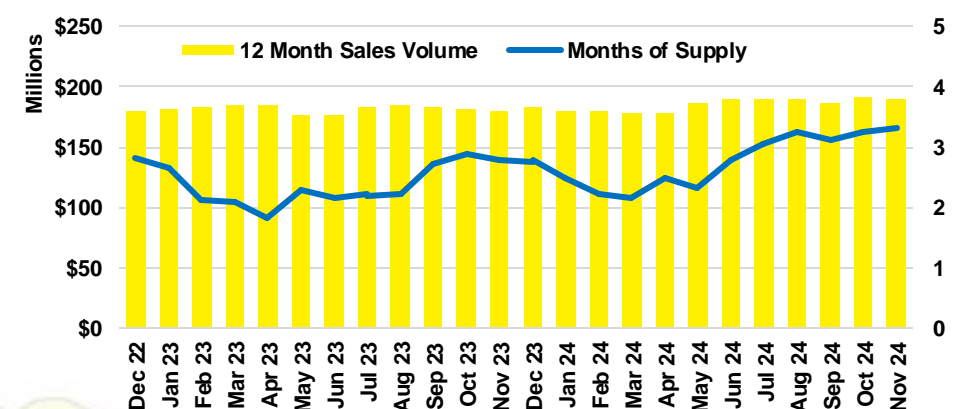

HABERSHAM COUNTY SALES VOLUME VS SUPPLY