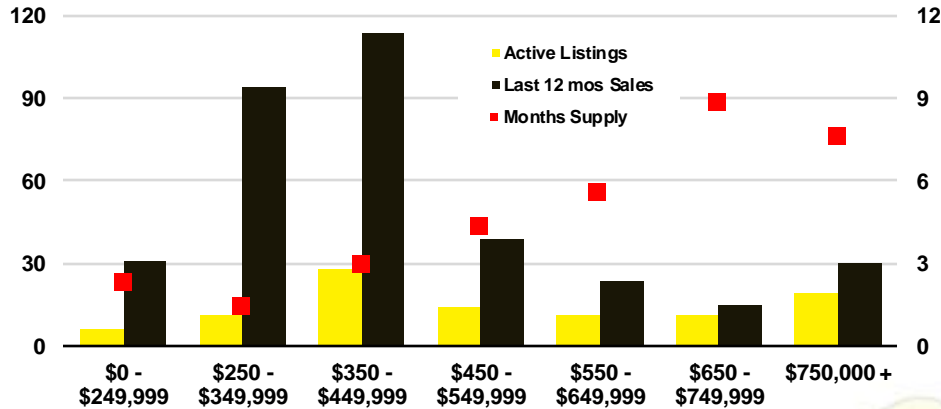

HALL COUNTY SALES BY PRICE POINT

HALL COUNTY INVENTORY BY PRICE POINT

JACKSON COUNTY QUICK N'DICATORS

JACKSON COUNTY SALES VOLUME VS SUPPLY

JACKSON COUNTY INVENTORY MONTHS OF SUPPLY

JACKSON COUNTY 12 MONTH AVERAGE SALES PRICE

JACKSON COUNTY SALES BY PRICE POINT

JACKSON COUNTY INVENTORY BY PRICE POINT

LUMPKIN COUNTY QUICK N'DICATORS

LUMPKIN COUNTY SALES VOLUME VS SUPPLY

LUMPKIN COUNTY INVENTORY MONTHS OF SUPPLY

LUMPKIN COUNTY 12 MONTH AVERAGE SALES PRICE