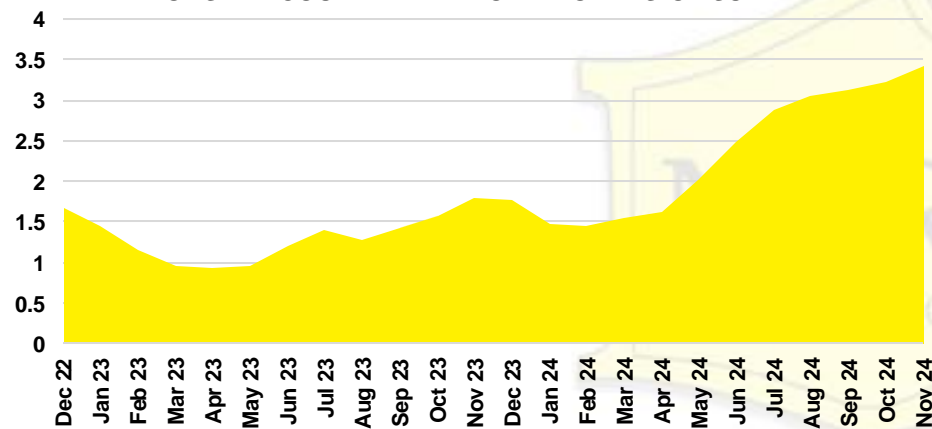

DAWSON COUNTY INVENTORY BY PRICE POINT

FORSYTH COUNTY QUICK N'DICATORS

FORSYTH COUNTY SALES VOLUME VS SUPPLY

FORSYTH COUNTY INVENTORY MONTHS OF SUPPLY

FORSYTH COUNTY 12 MONTH AVERAGE SALES PRICE

FORSYTH COUNTY SALES BY PRICE POINT