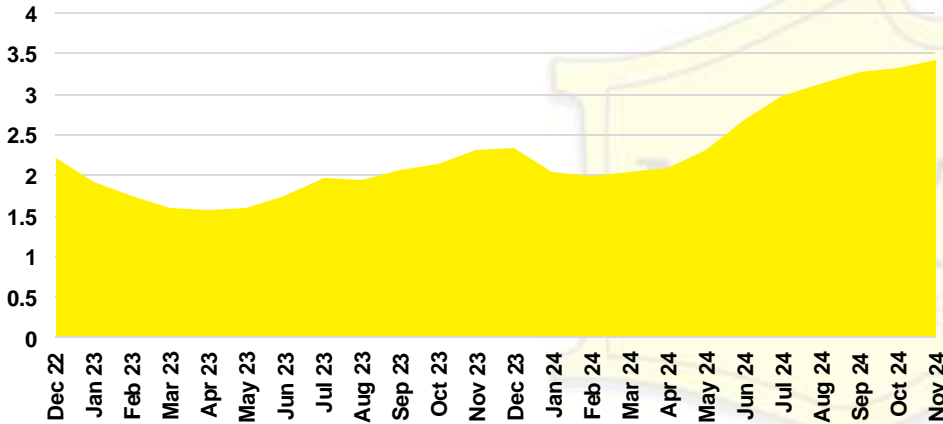

NORTH GEORGIA DEEP DIVE MARKET DATA

November 2024

November 2024

DEEP DIVE

NORTH GEORGIA QUICK N' DICATORS

NORTH GEORGIA INVENTORY MONTHS OF SUPPLY

NORTH GEORGIA SALES VOLUME VS SUPPLY

NORTH GEORGIA SALES BY PRICE POINT