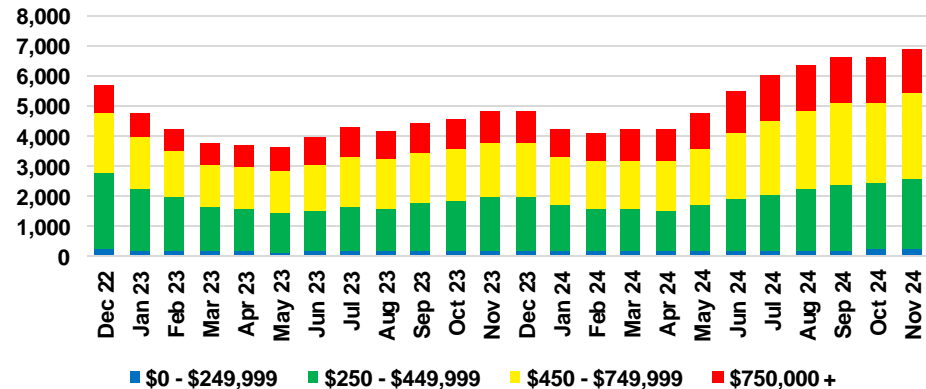

NORTH GEORGIA INVENTORY BY PRICE POINT