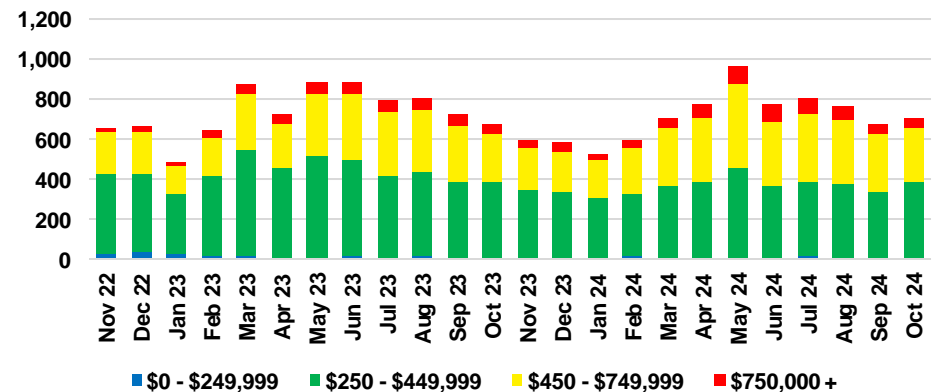

FRANKLIN COUNTY INVENTORY BY PRICE POINT

GWINNETT COUNTY QUICK N' DICATORS

GWINNETT COUNTY SALES VOLUME VS SUPPLY

GWINNETT COUNTY INVENTORY MONTHS OF SUPPLY

GWINNETT COUNTY 12 MONTH AVERAGE SALES PRICE

GWINNETT COUNTY SALES BY PRICE POINT