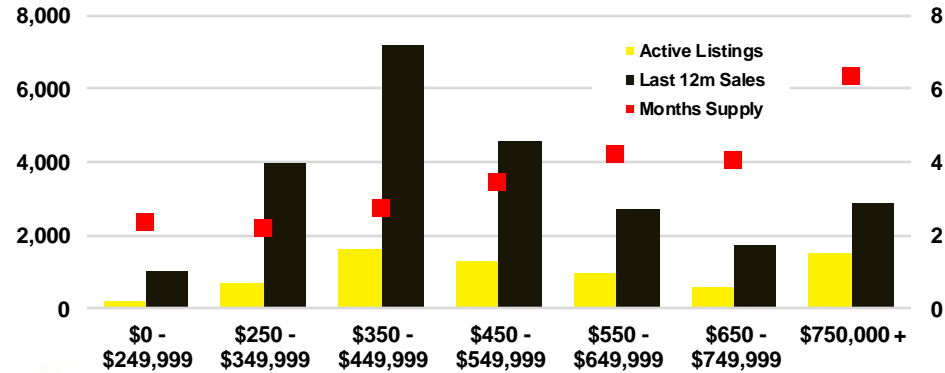

NORTH GEORGIA DEEP DIVE MARKET DATA

November 2024

November 2024

DEEP DIVE

NORTH GEORGIA QUICK N' DICATORS

NORTH GEORGIA INVENTORY MONTHS OF SUPPLY

NORTH GEORGIA SALES VOLUME VS SUPPLY

NORTH GEORGIA SALES BY PRICE POINT

WALTON COUNTY SALES BY PRICE POINT

WALTON COUNTY INVENTORY BY PRICE POINT

WHITE COUNTY QUICK N'DICATORS

WHITE COUNTY SALES VOLUME VS SUPPLY

WHITE COUNTY INVENTORY MONTHS OF SUPPLY

WHITE COUNTY 12 MONTH AVERAGE SALES PRICE