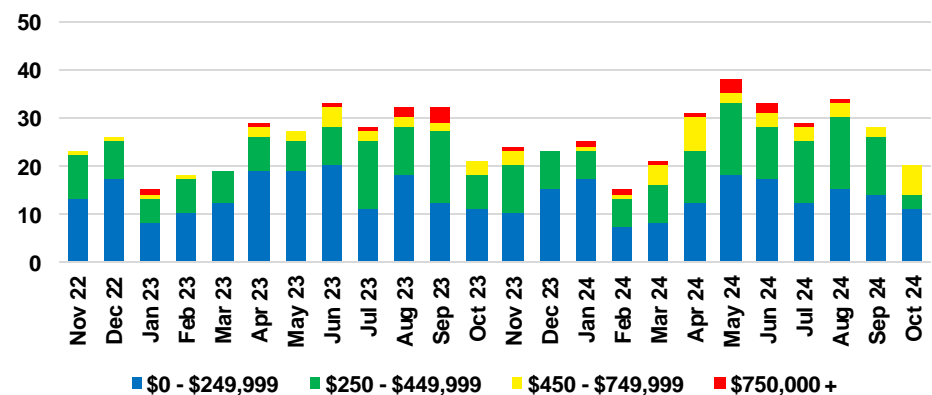

STEPHENS COUNTY SALES BY PRICE POINT