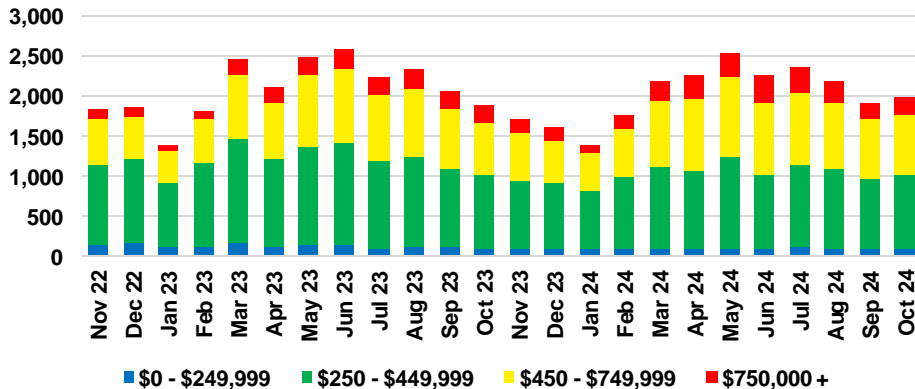

NORTH GEORGIA DEEP DIVE MARKET DATA

November 2024

November 2024

DEEP DIVE

NORTH GEORGIA QUICK N' DICATORS

NORTH GEORGIA INVENTORY MONTHS OF SUPPLY

NORTH GEORGIA SALES VOLUME VS SUPPLY

NORTH GEORGIA SALES BY PRICE POINT

WALTON COUNTY SALES BY PRICE POINT

WALTON COUNTY INVENTORY BY PRICE POINT

WHITE COUNTY QUICK N'DICATORS

WHITE COUNTY SALES VOLUME VS SUPPLY

WHITE COUNTY INVENTORY MONTHS OF SUPPLY

WHITE COUNTY 12 MONTH AVERAGE SALES PRICE