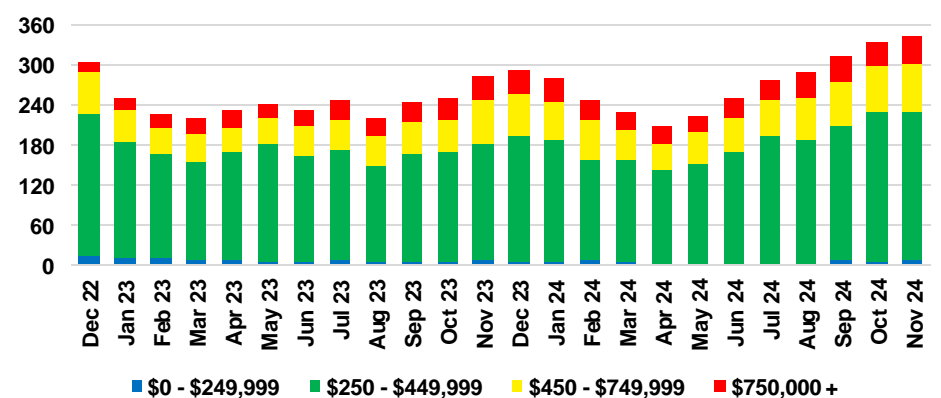

BANKS COUNTY INVENTORY BY PRICE POINT

BARROW COUNTY QUICK N'DICATORS

BARROW COUNTY SALES VOLUME VS SUPPLY

BARROW COUNTY INVENTORY MONTHS OF SUPPLY

BARROW COUNTY 12 MONTH AVERAGE SALES PRICE

BARROW COUNTY SALES BY PRICE POINT

BARROW COUNTY INVENTORY BY PRICE POINT

CHEROKEE COUNTY QUICK N'DICATORS

CHEROKEE COUNTY SALES VOLUME VS SUPPLY

CHEROKEE COUNTY INVENTORY MONTHS OF SUPPLY

CHEROKEE COUNTY 12 MONTH AVERAGE SALES PRICE

CHEROKEE COUNTY SALES BY PRICE POINT