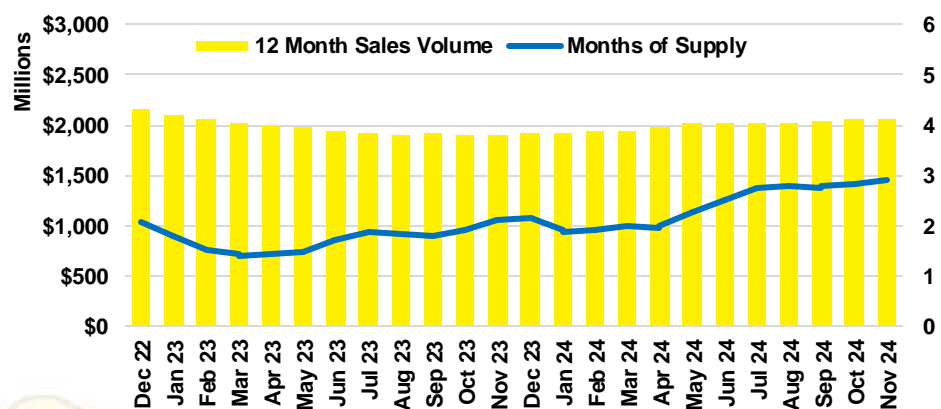

BANKS COUNTY INVENTORY BY PRICE POINT

BARROW COUNTY QUICK N'DICATORS

BARROW COUNTY SALES VOLUME VS SUPPLY

BARROW COUNTY INVENTORY MONTHS OF SUPPLY

BARROW COUNTY 12 MONTH AVERAGE SALES PRICE

BARROW COUNTY SALES BY PRICE POINT

BARROW COUNTY INVENTORY BY PRICE POINT

CHEROKEE COUNTY QUICK N'DICATORS

CHEROKEE COUNTY SALES VOLUME VS SUPPLY

CHEROKEE COUNTY INVENTORY MONTHS OF SUPPLY

CHEROKEE COUNTY 12 MONTH AVERAGE SALES PRICE

CHEROKEE COUNTY SALES BY PRICE POINT