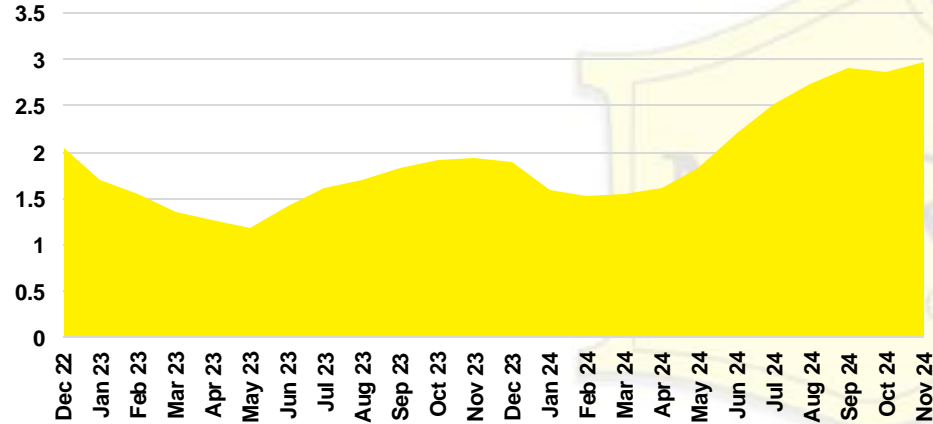

FRANKLIN COUNTY INVENTORY BY PRICE POINT

GWINNETT COUNTY QUICK N' DICATORS

GWINNETT COUNTY SALES VOLUME VS SUPPLY

GWINNETT COUNTY INVENTORY MONTHS OF SUPPLY

GWINNETT COUNTY 12 MONTH AVERAGE SALES PRICE

GWINNETT COUNTY SALES BY PRICE POINT