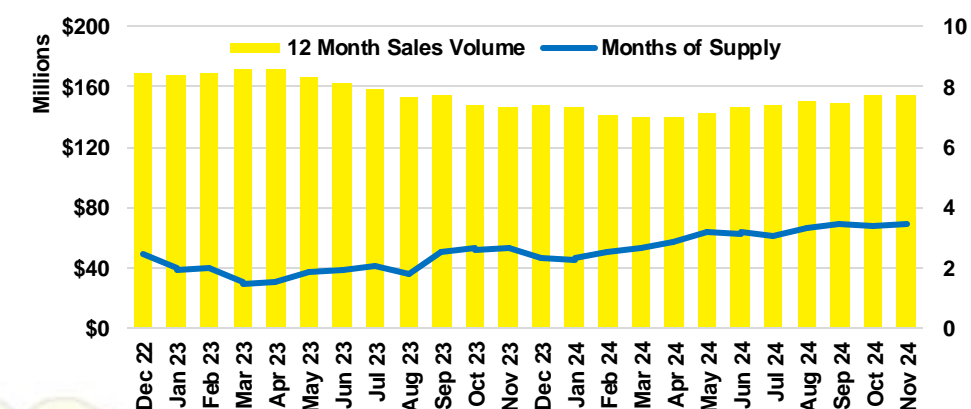

JACKSON COUNTY SALES BY PRICE POINT

JACKSON COUNTY INVENTORY BY PRICE POINT

LUMPKIN COUNTY QUICK N'DICATORS

LUMPKIN COUNTY SALES VOLUME VS SUPPLY

LUMPKIN COUNTY INVENTORY MONTHS OF SUPPLY

LUMPKIN COUNTY 12 MONTH AVERAGE SALES PRICE