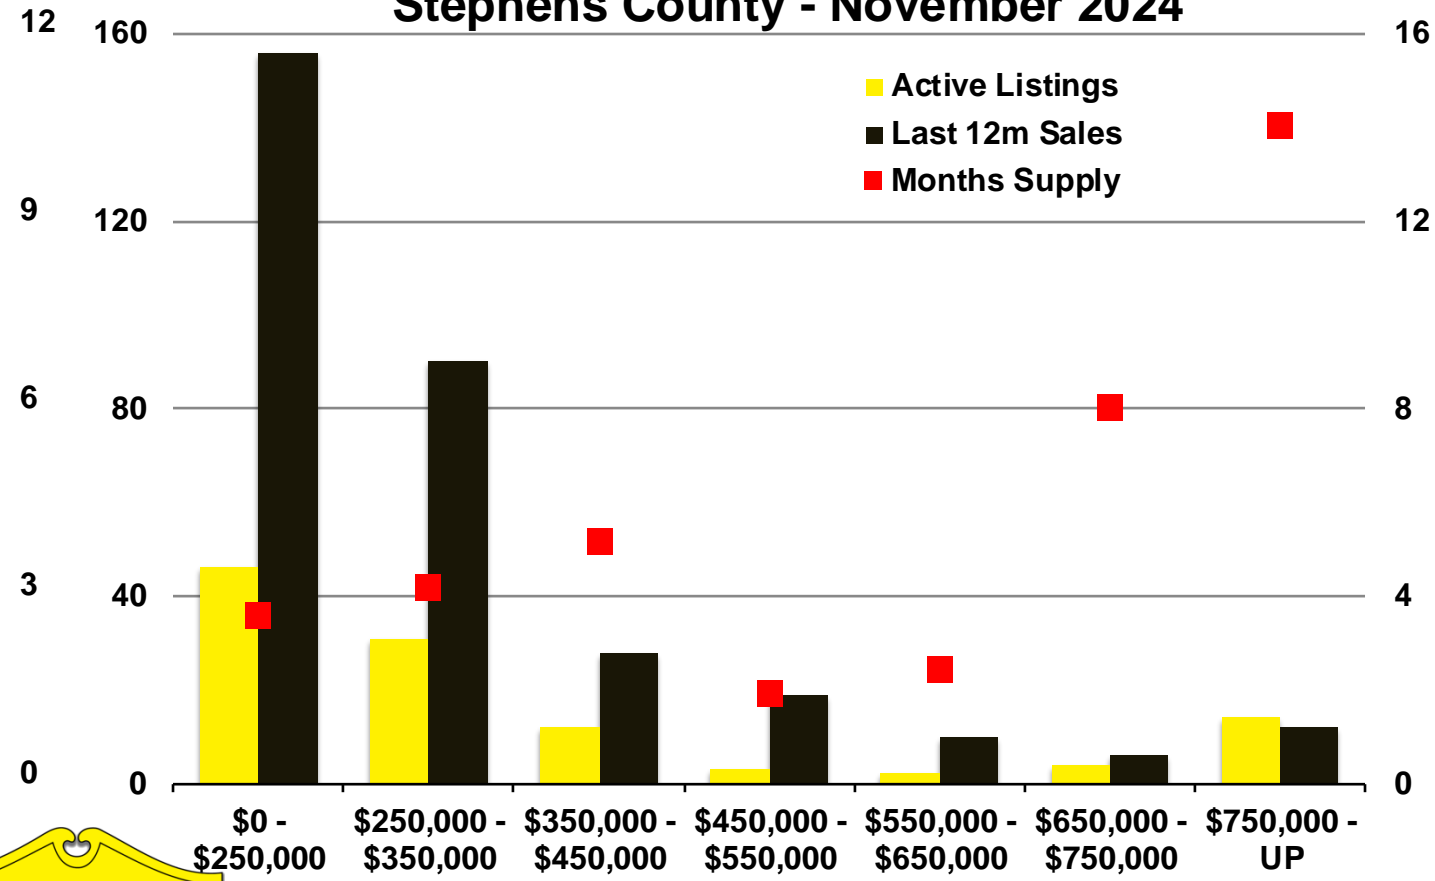

Forsyth County - November 2024

Franklin County - November 2024

Gwinnett County - November 2024

Habersham County - November 2024

Hall County - November 2024

Jackson County - November 2024

Lumpkin County - November 2024

Pickens County - November 2024

N'dicators is a monthly publication of The Norton Agency with data from FMLS and GAMLs sources that we deem reliable. For more information contact info@gonorton.com Copyright Norton Native Intelligence 2024.

Rabun County - November 2024

Stephens County - November 2024

Walton County - November 2024

White County - November 2024