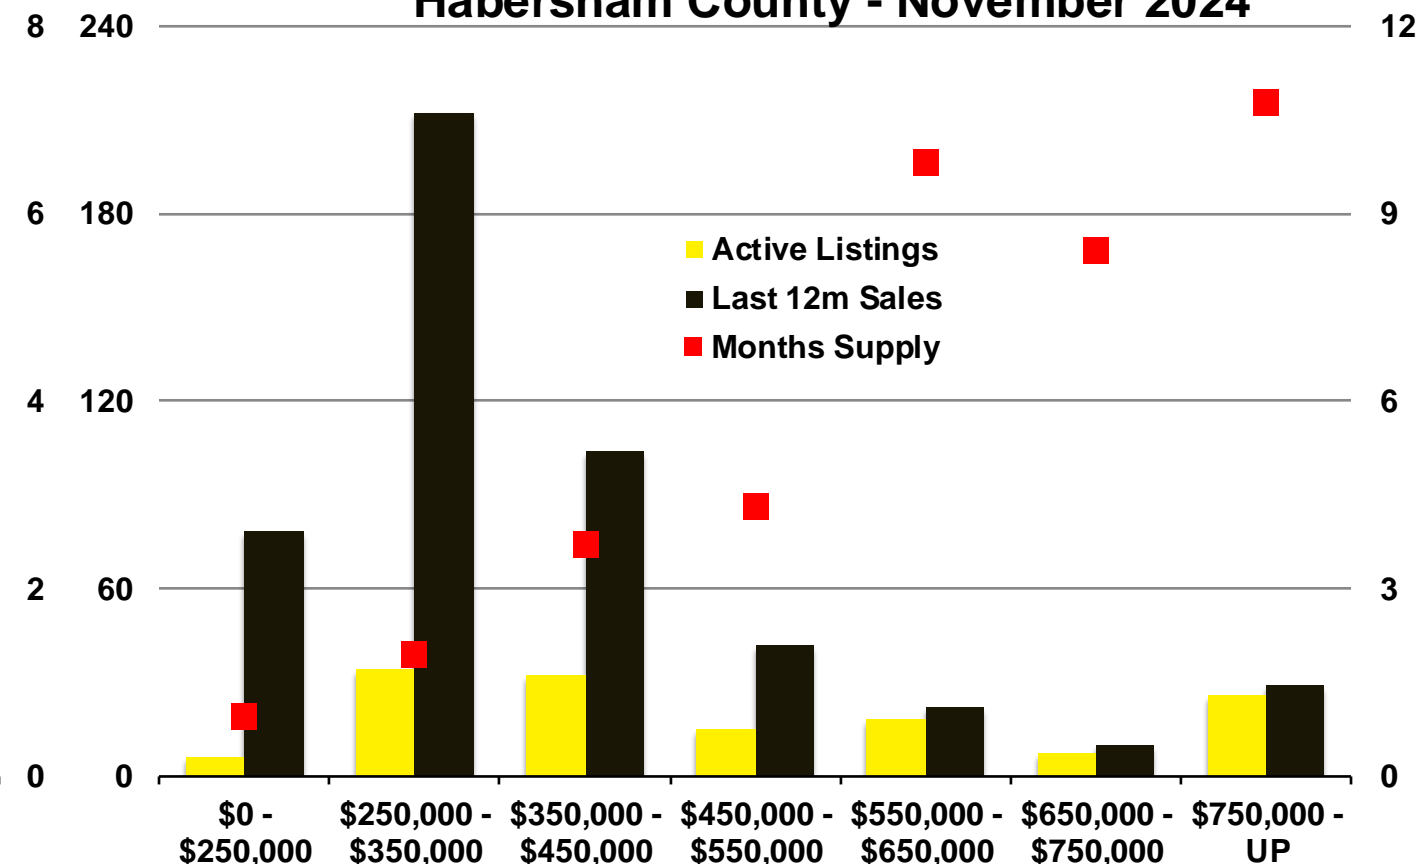

Banks County - November 2024

Barrow County - November 2024

Cherokee County - November 2024

Dawson County - November 2024

N'dicators is a monthly publication of The Norton Agency with data from FMLS and GAMLS sources that we deem reliable. For more information contact info@gonorton.com Copyright Norton Native Intelligence 2024.

Forsyth County - November 2024

Franklin County - November 2024

Gwinnett County - November 2024

Habersham County - November 2024

Hall County - November 2024

Jackson County - November 2024

Lumpkin County - November 2024

Rabun County - November 2024

Stephens County - November 2024

Walton County - November 2024

White County - November 2024