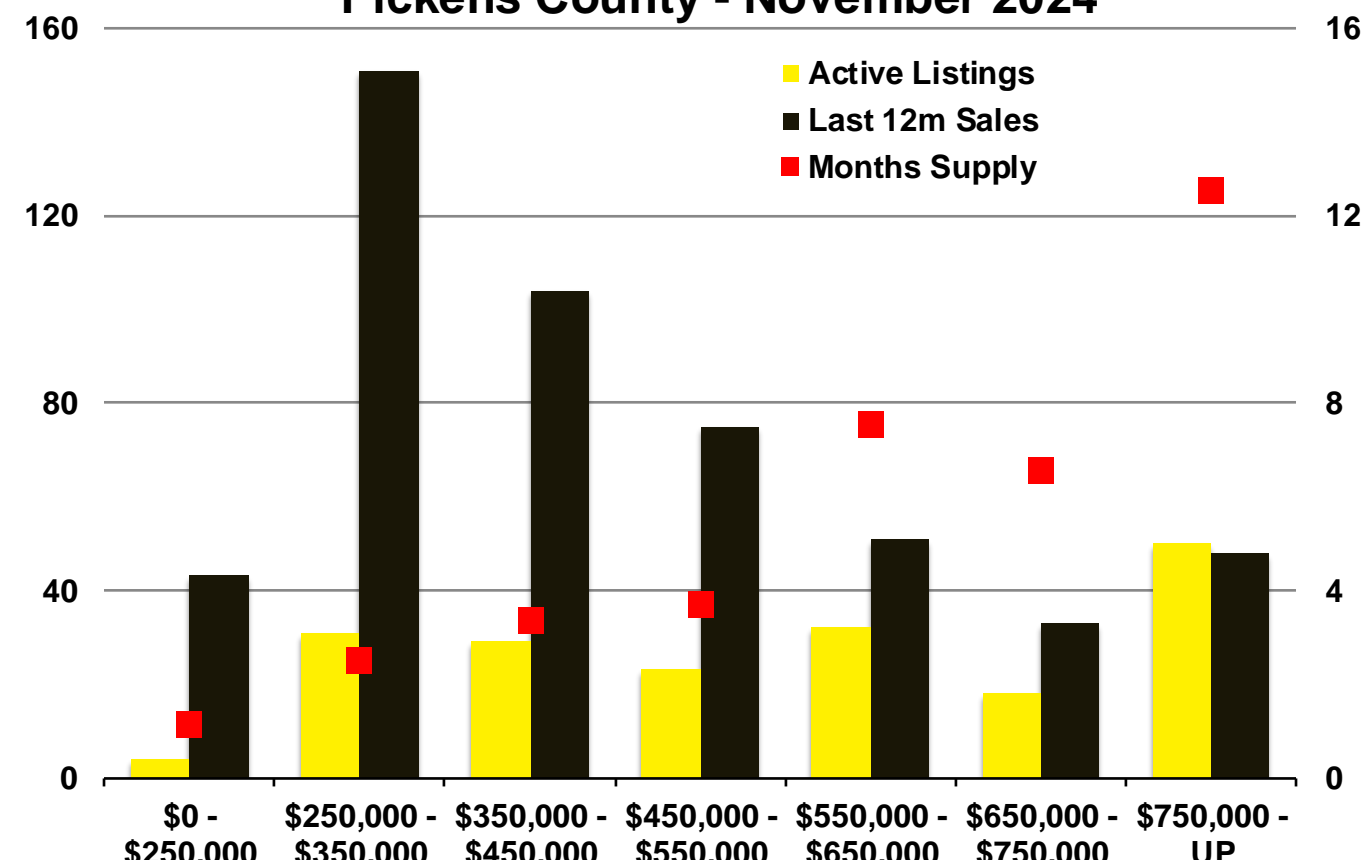

Pickens County - November 2024

N'dicators is a monthly publication of The Norton Agency with data from FMLS and GAMLs sources that we deem reliable. For more information contact info@gonorton.com Copyright Norton Native Intelligence 2024.