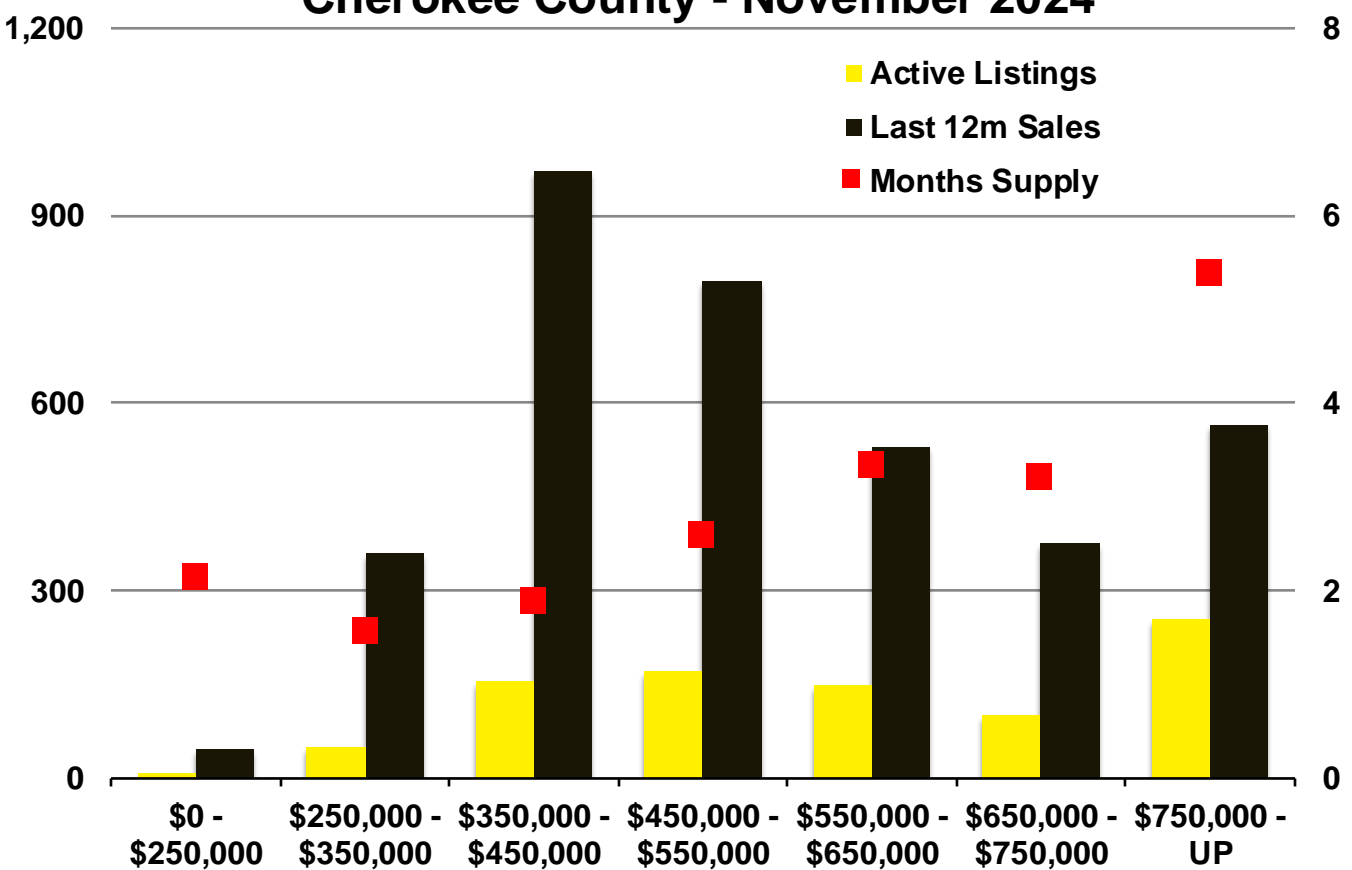

N INDICATORS

November 2024

NORTH GEORGIA

November 2024

N'icators is a monthly publication of The Norton Agency with data from FMLS and GAMLIS sources that we deem reliable. For more information contact info@gonorton.com Copyright Norton Native Intelligence 2024.

Banks County - November 2024

Barrow County - November 2024

Cherokee County - November 2024

Dawson County - November 2024

N'dicators is a monthly publication of The Norton Agency with data from FMLS and GAMLS sources that we deem reliable. For more information contact info@gonorton.com Copyright Norton Native Intelligence 2024.

Forsyth County - November 2024

Franklin County - November 2024

Gwinnett County - November 2024

Habersham County - November 2024

Hall County - November 2024

Jackson County - November 2024

Lumpkin County - November 2024

Rabun County - November 2024

Stephens County - November 2024

Walton County - November 2024

White County - November 2024