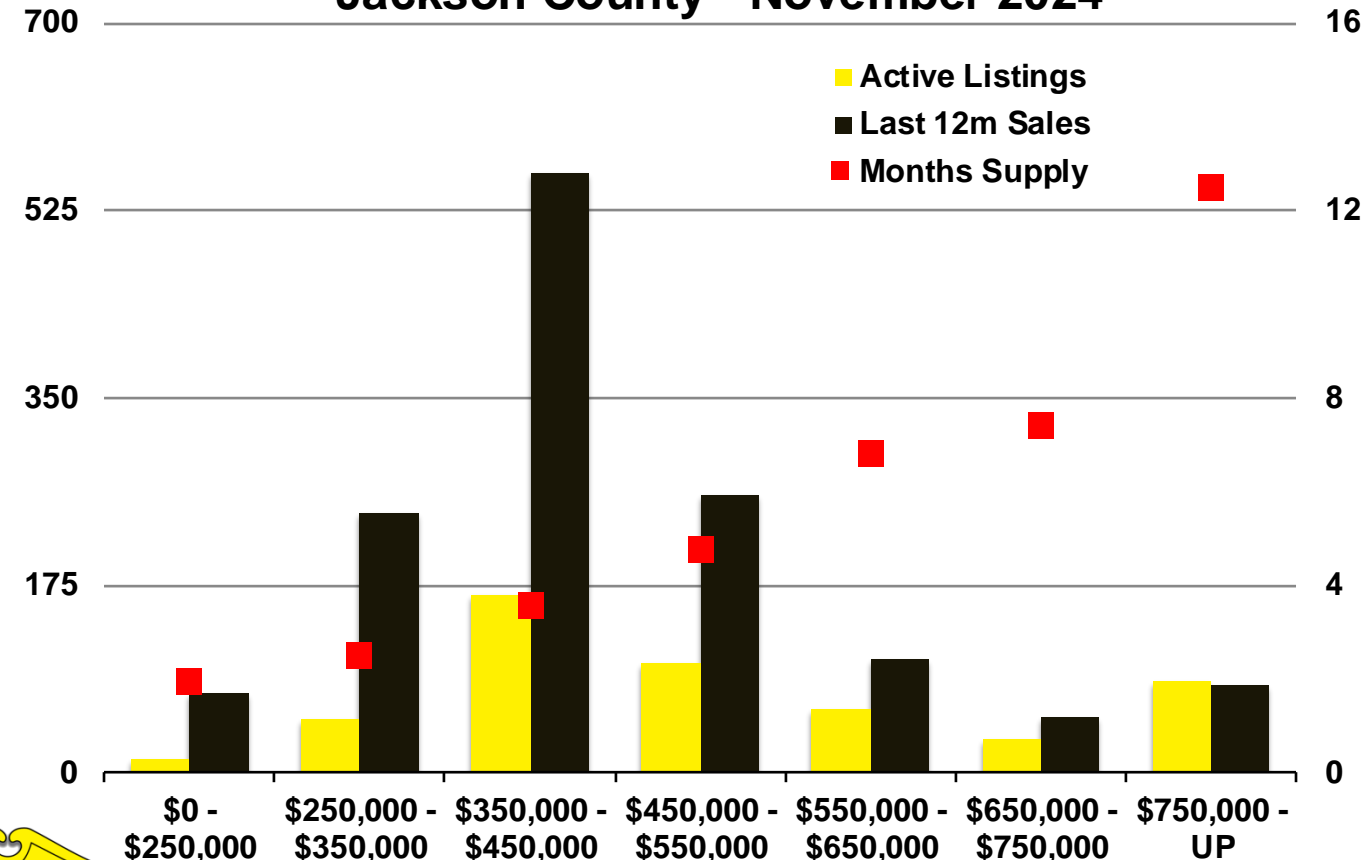

Banks County - November 2024

Barrow County - November 2024

Cherokee County - November 2024

Dawson County - November 2024

N'dicators is a monthly publication of The Norton Agency with data from FMLS and GAMLS sources that we deem reliable. For more information contact info@gonorton.com Copyright Norton Native Intelligence 2024.

Forsyth County - November 2024

Franklin County - November 2024

Gwinnett County - November 2024

Habersham County - November 2024

Hall County - November 2024

Jackson County - November 2024

Lumpkin County - November 2024

Rabun County - November 2024

Stephens County - November 2024

Walton County - November 2024

White County - November 2024