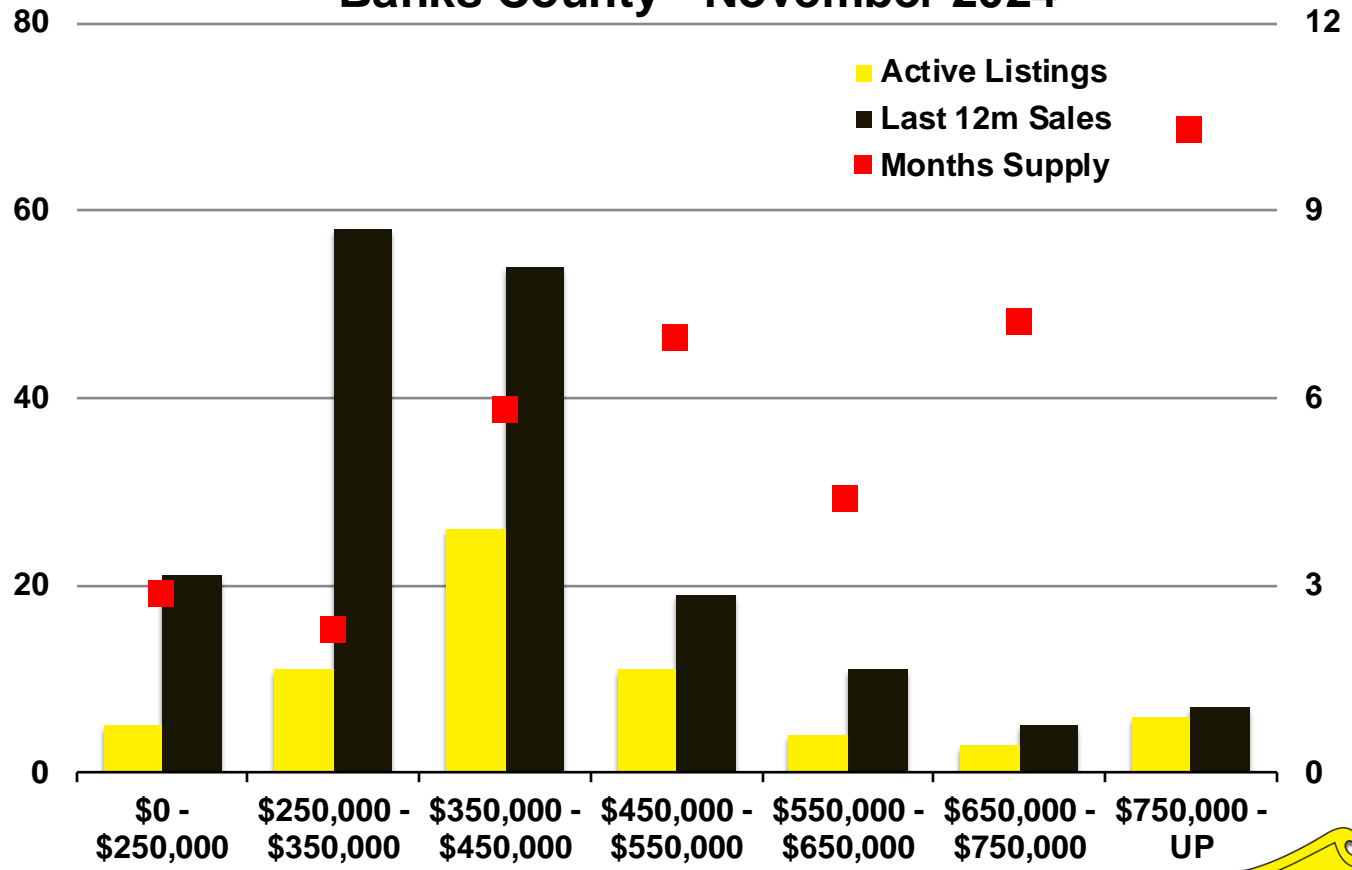

N INDICATORS

November 2024

NORTH GEORGIA

November 2024

N'icators is a monthly publication of The Norton Agency with data from FMLS and GAMLIS sources that we deem reliable. For more information contact info@gonorton.com Copyright Norton Native Intelligence 2024.

Banks County - November 2024

Barrow County - November 2024

Cherokee County - November 2024

Dawson County - November 2024

N'dicators is a monthly publication of The Norton Agency with data from FMLS and GAMLS sources that we deem reliable. For more information contact info@gonorton.com Copyright Norton Native Intelligence 2024.

Forsyth County - November 2024

Franklin County - November 2024

Gwinnett County - November 2024

Habersham County - November 2024

Hall County - November 2024

Jackson County - November 2024

Lumpkin County - November 2024

Rabun County - November 2024

Stephens County - November 2024

Walton County - November 2024

White County - November 2024