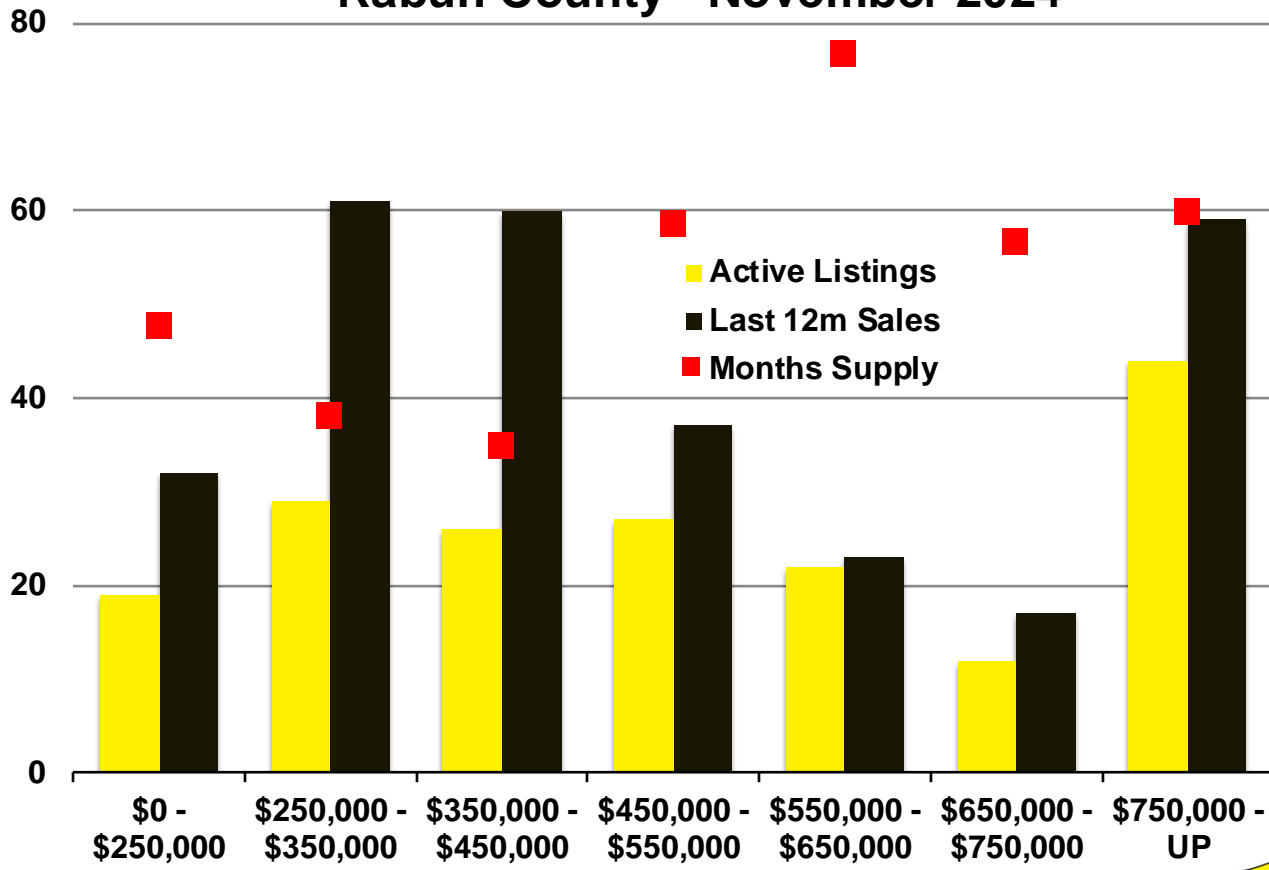

Banks County - November 2024

Barrow County - November 2024

Cherokee County - November 2024

Dawson County - November 2024

N'dicators is a monthly publication of The Norton Agency with data from FMLS and GAMLS sources that we deem reliable. For more information contact info@gonorton.com Copyright Norton Native Intelligence 2024.

Forsyth County - November 2024

Franklin County - November 2024

Gwinnett County - November 2024

Habersham County - November 2024

Hall County - November 2024

Jackson County - November 2024

Lumpkin County - November 2024

Rabun County - November 2024

Stephens County - November 2024

Walton County - November 2024

White County - November 2024