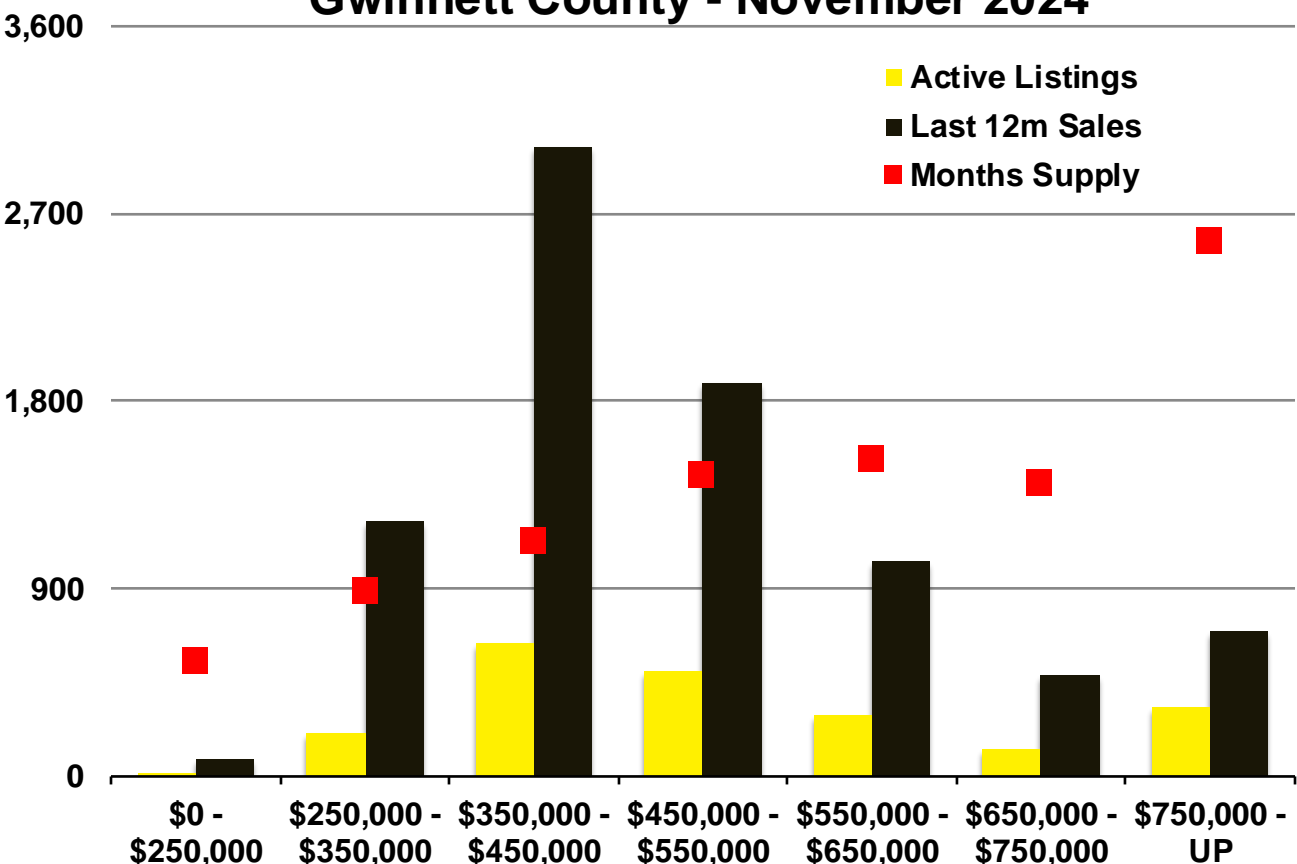

Banks County - November 2024

Barrow County - November 2024

Cherokee County - November 2024

Dawson County - November 2024

N'dicators is a monthly publication of The Norton Agency with data from FMLS and GAMLS sources that we deem reliable. For more information contact info@gonorton.com Copyright Norton Native Intelligence 2024.

Forsyth County - November 2024

Franklin County - November 2024

Gwinnett County - November 2024

Habersham County - November 2024

Hall County - November 2024

Jackson County - November 2024

Lumpkin County - November 2024

Rabun County - November 2024

Stephens County - November 2024

Walton County - November 2024

White County - November 2024