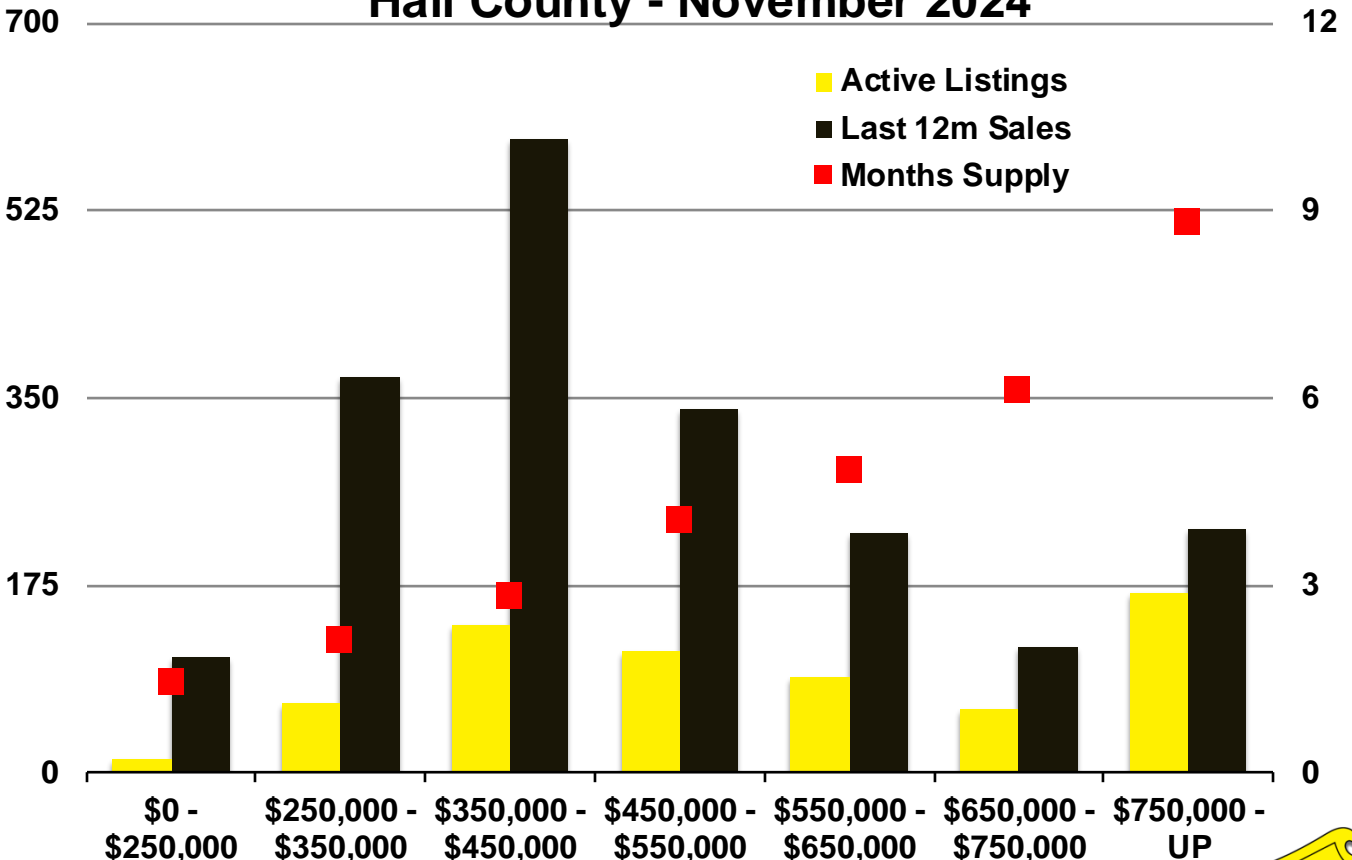

Banks County - November 2024

Barrow County - November 2024

Cherokee County - November 2024

Dawson County - November 2024

N'dicators is a monthly publication of The Norton Agency with data from FMLS and GAMLS sources that we deem reliable. For more information contact info@gonorton.com Copyright Norton Native Intelligence 2024.

Forsyth County - November 2024

Franklin County - November 2024

Gwinnett County - November 2024

Habersham County - November 2024

Hall County - November 2024

Jackson County - November 2024

Lumpkin County - November 2024

Rabun County - November 2024

Stephens County - November 2024

Walton County - November 2024

White County - November 2024