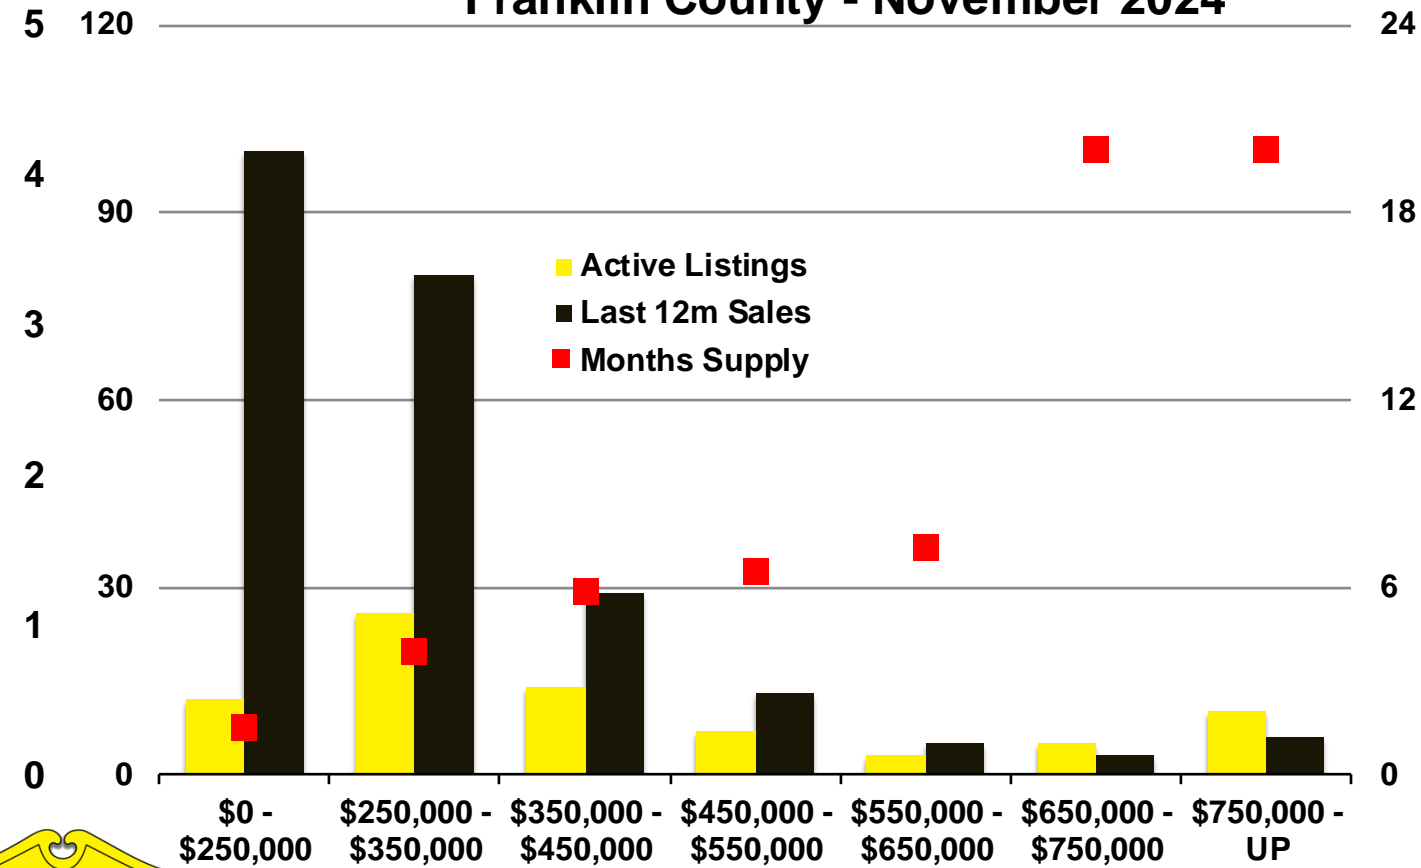

Banks County - November 2024

Barrow County - November 2024

Cherokee County - November 2024

Dawson County - November 2024

N'dicators is a monthly publication of The Norton Agency with data from FMLS and GAMLS sources that we deem reliable. For more information contact info@gonorton.com Copyright Norton Native Intelligence 2024.

Forsyth County - November 2024

Franklin County - November 2024

Gwinnett County - November 2024

Habersham County - November 2024

Hall County - November 2024

Jackson County - November 2024

Lumpkin County - November 2024

Rabun County - November 2024

Stephens County - November 2024

Walton County - November 2024

White County - November 2024