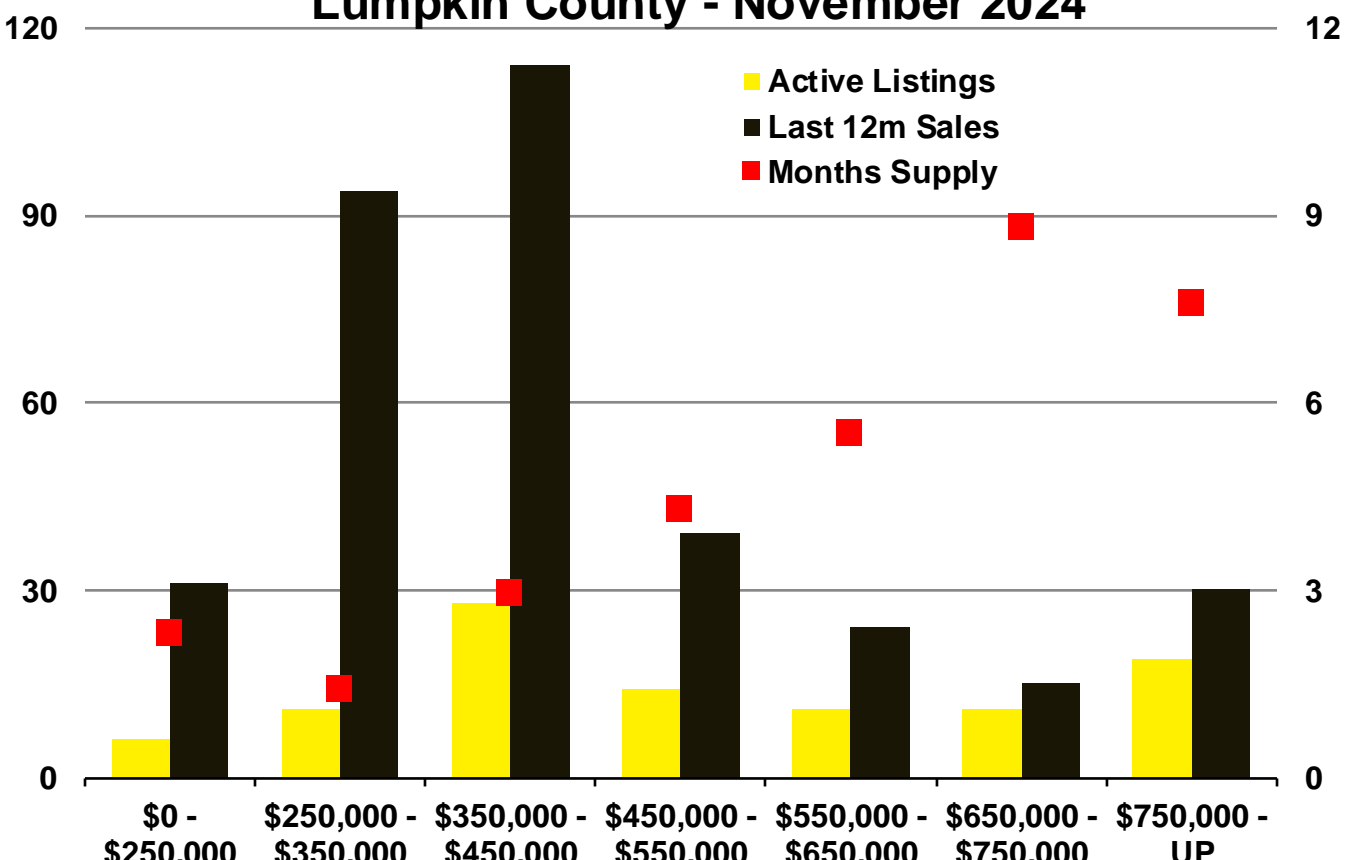

Banks County - November 2024

Barrow County - November 2024

Cherokee County - November 2024

Dawson County - November 2024

N'dicators is a monthly publication of The Norton Agency with data from FMLS and GAMLS sources that we deem reliable. For more information contact info@gonorton.com Copyright Norton Native Intelligence 2024.

Forsyth County - November 2024

Franklin County - November 2024

Gwinnett County - November 2024

Habersham County - November 2024

Hall County - November 2024

Jackson County - November 2024

Lumpkin County - November 2024

Rabun County - November 2024

Stephens County - November 2024

Walton County - November 2024

White County - November 2024