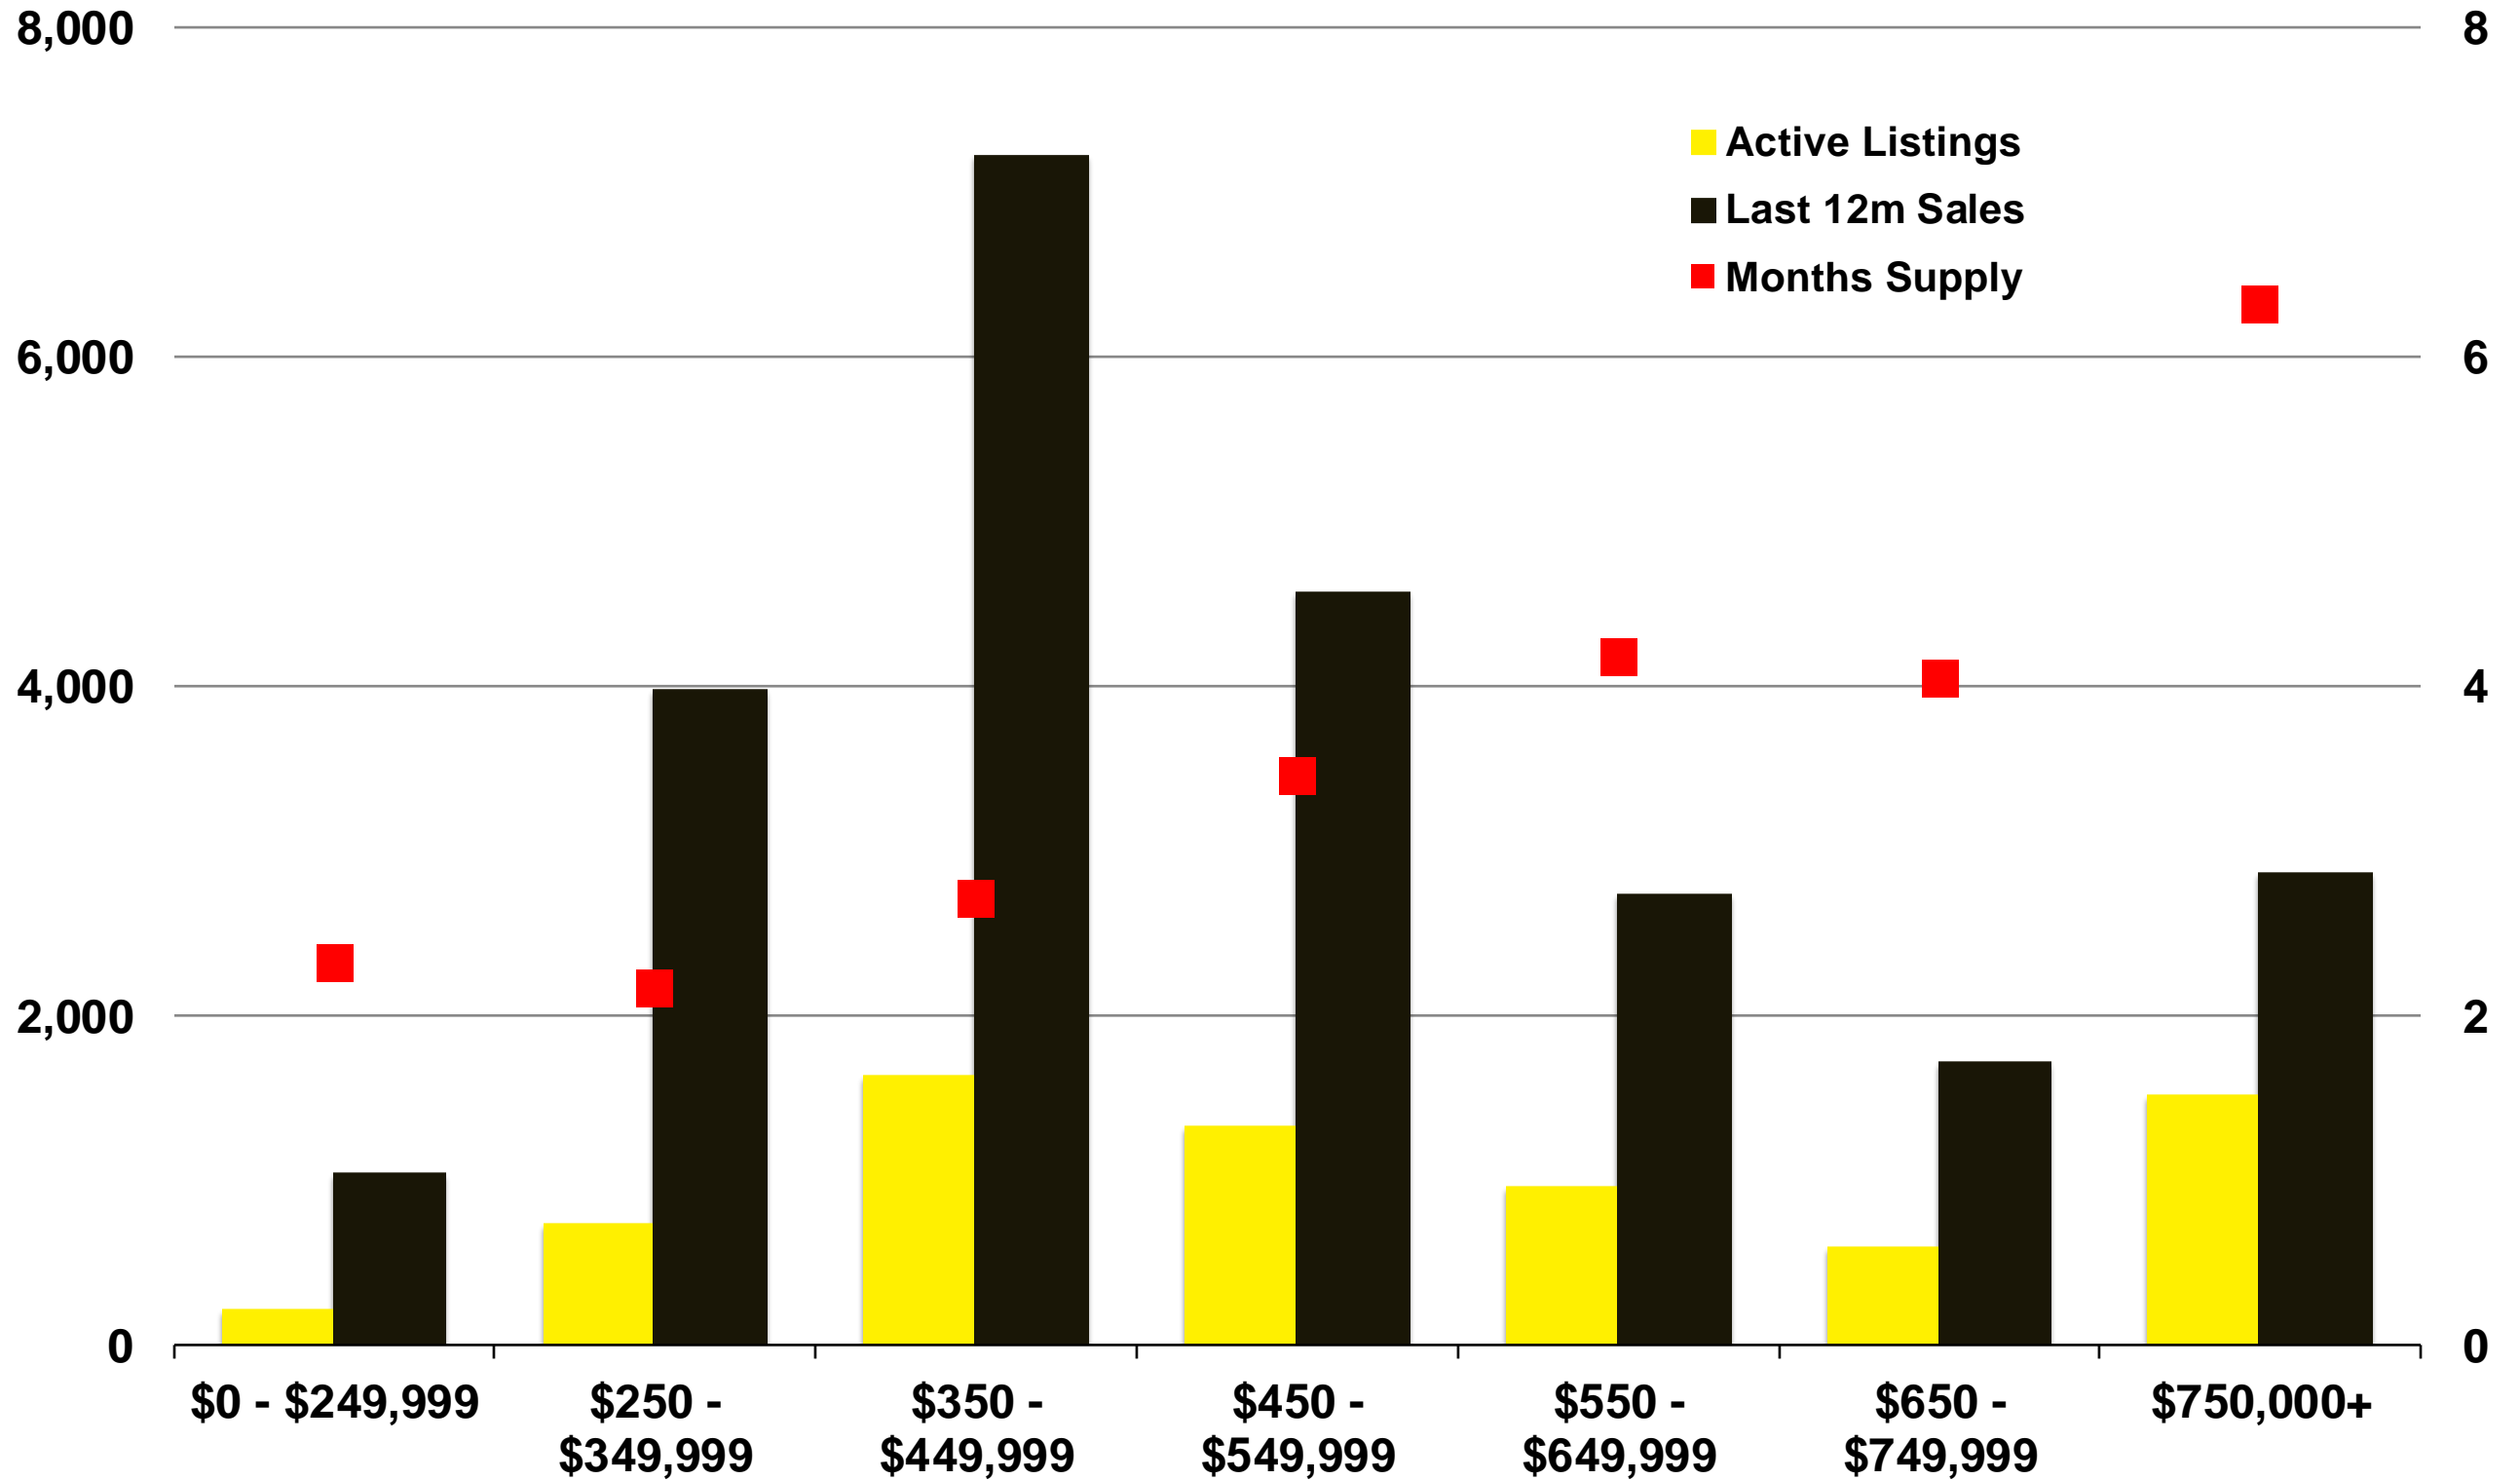

N INDICATORS

November 2024

NORTH GEORGIA

November 2024

N'icators is a monthly publication of The Norton Agency with data from FMLS and GAMLIS sources that we deem reliable. For more information contact info@gonorton.com Copyright Norton Native Intelligence 2024.

Banks County - November 2024

Barrow County - November 2024

Cherokee County - November 2024

Dawson County - November 2024

N'dicators is a monthly publication of The Norton Agency with data from FMLS and GAMLS sources that we deem reliable. For more information contact info@gonorton.com Copyright Norton Native Intelligence 2024.

Forsyth County - November 2024

Franklin County - November 2024

Gwinnett County - November 2024

Habersham County - November 2024

Hall County - November 2024

Jackson County - November 2024

Lumpkin County - November 2024

Rabun County - November 2024

Stephens County - November 2024

Walton County - November 2024

White County - November 2024