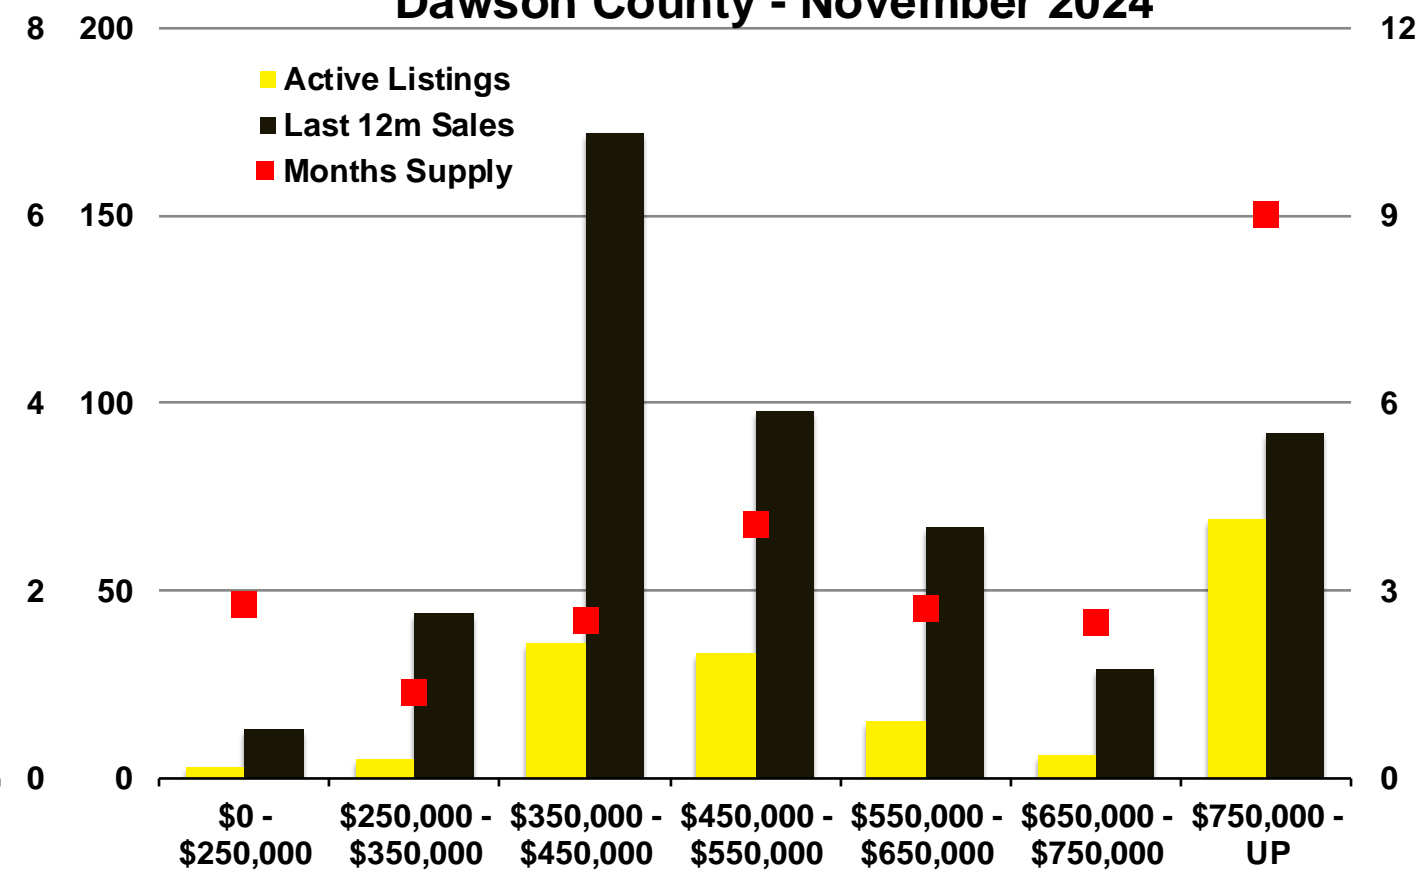

Banks County - November 2024

Barrow County - November 2024

Cherokee County - November 2024

Dawson County - November 2024

N'dicators is a monthly publication of The Norton Agency with data from FMLS and GAMLS sources that we deem reliable. For more information contact info@gonorton.com Copyright Norton Native Intelligence 2024.

Forsyth County - November 2024

Franklin County - November 2024

Gwinnett County - November 2024

Habersham County - November 2024

Hall County - November 2024

Jackson County - November 2024

Lumpkin County - November 2024

Rabun County - November 2024

Stephens County - November 2024

Walton County - November 2024

White County - November 2024