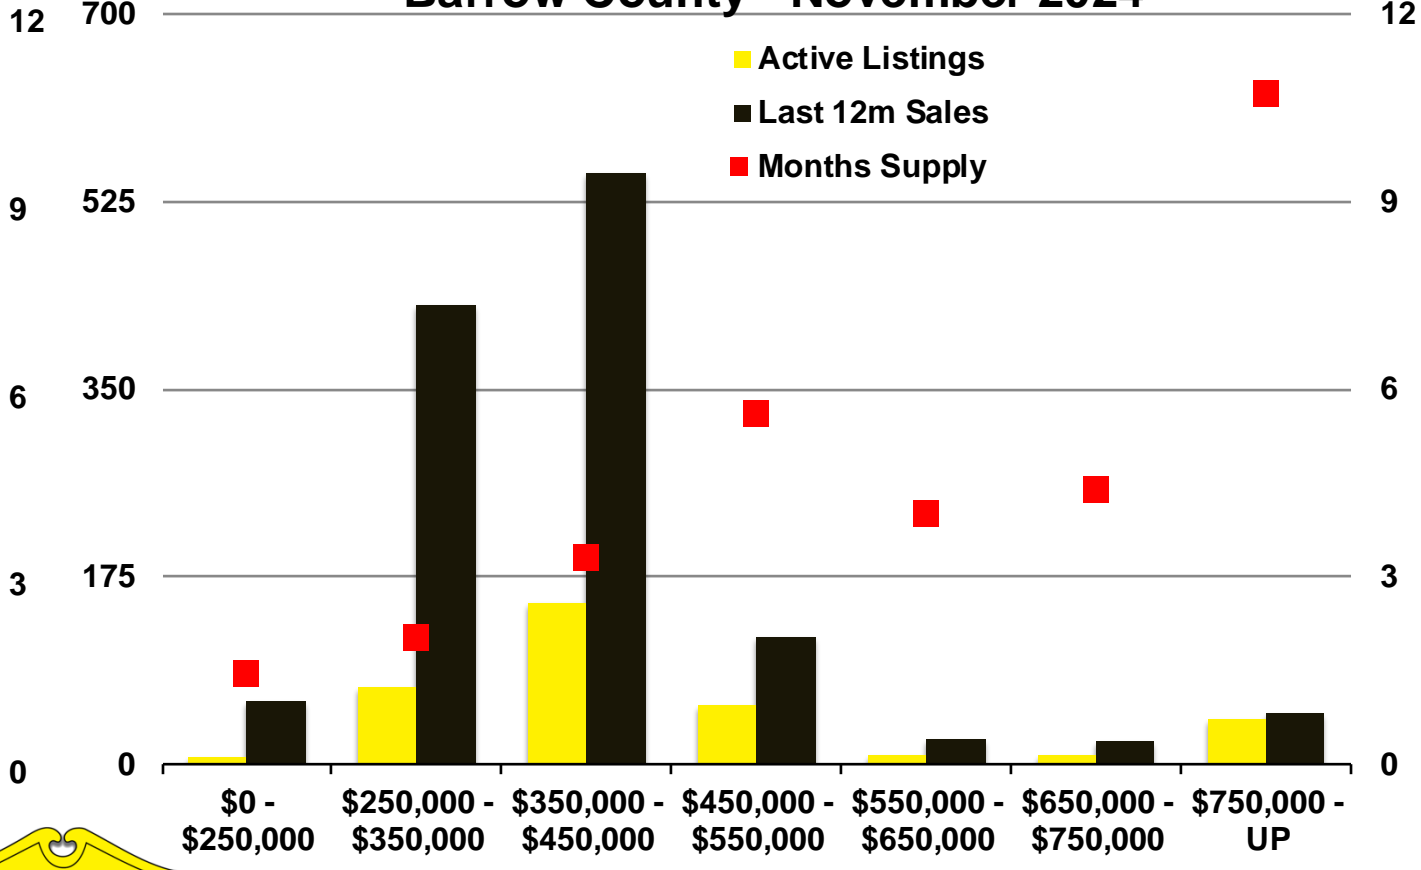

N INDICATORS

November 2024

NORTH GEORGIA

November 2024

N'icators is a monthly publication of The Norton Agency with data from FMLS and GAMLIS sources that we deem reliable. For more information contact info@gonorton.com Copyright Norton Native Intelligence 2024.

Banks County - November 2024

Barrow County - November 2024

Cherokee County - November 2024

Dawson County - November 2024

N'dicators is a monthly publication of The Norton Agency with data from FMLS and GAMLS sources that we deem reliable. For more information contact info@gonorton.com Copyright Norton Native Intelligence 2024.

Forsyth County - November 2024

Franklin County - November 2024

Gwinnett County - November 2024

Habersham County - November 2024

Hall County - November 2024

Jackson County - November 2024

Lumpkin County - November 2024

Rabun County - November 2024

Stephens County - November 2024

Walton County - November 2024

White County - November 2024