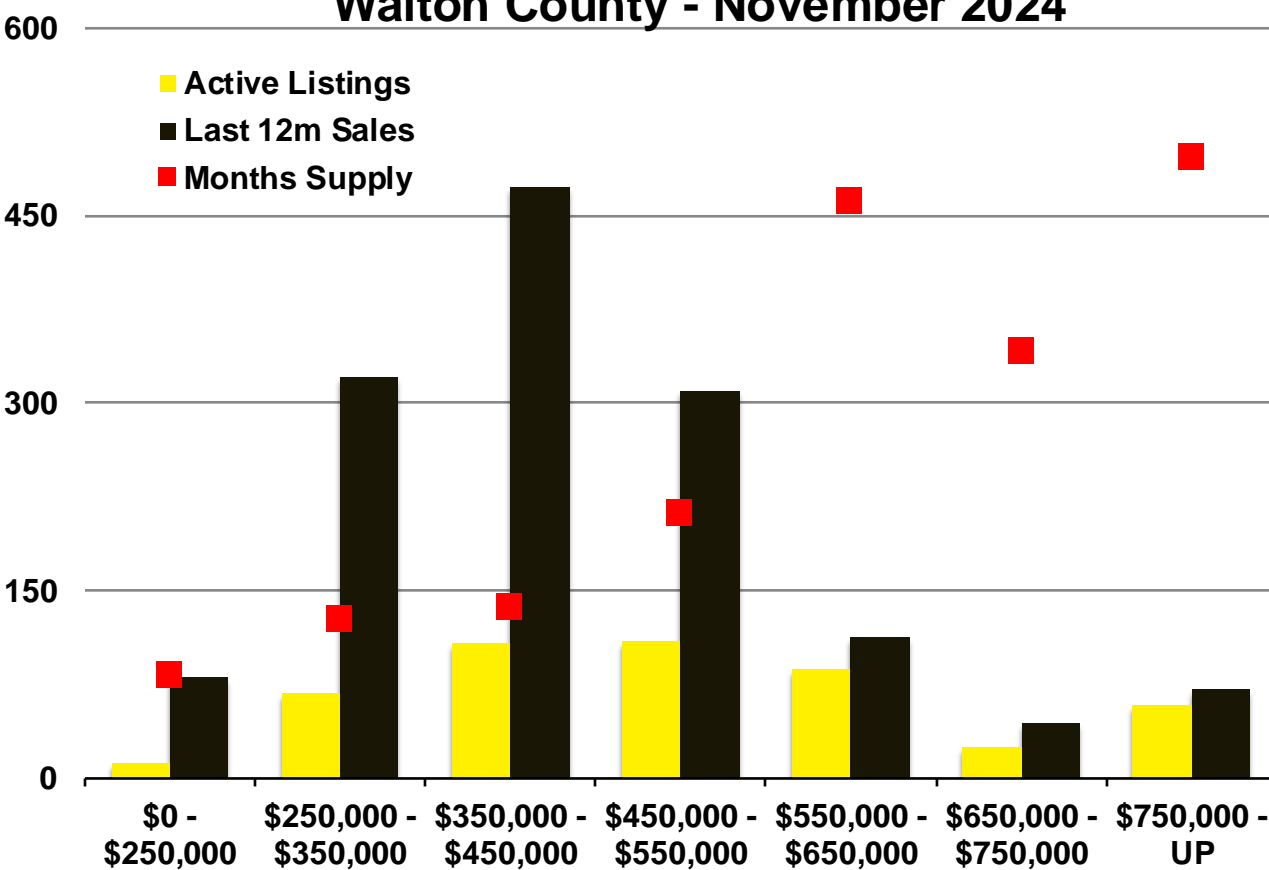

Forsyth County - November 2024

Franklin County - November 2024

Gwinnett County - November 2024

Habersham County - November 2024

Hall County - November 2024

Jackson County - November 2024

Lumpkin County - November 2024

Pickens County - November 2024

N'dicators is a monthly publication of The Norton Agency with data from FMLS and GAMLs sources that we deem reliable. For more information contact info@gonorton.com Copyright Norton Native Intelligence 2024.

Rabun County - November 2024

Stephens County - November 2024

Walton County - November 2024

White County - November 2024