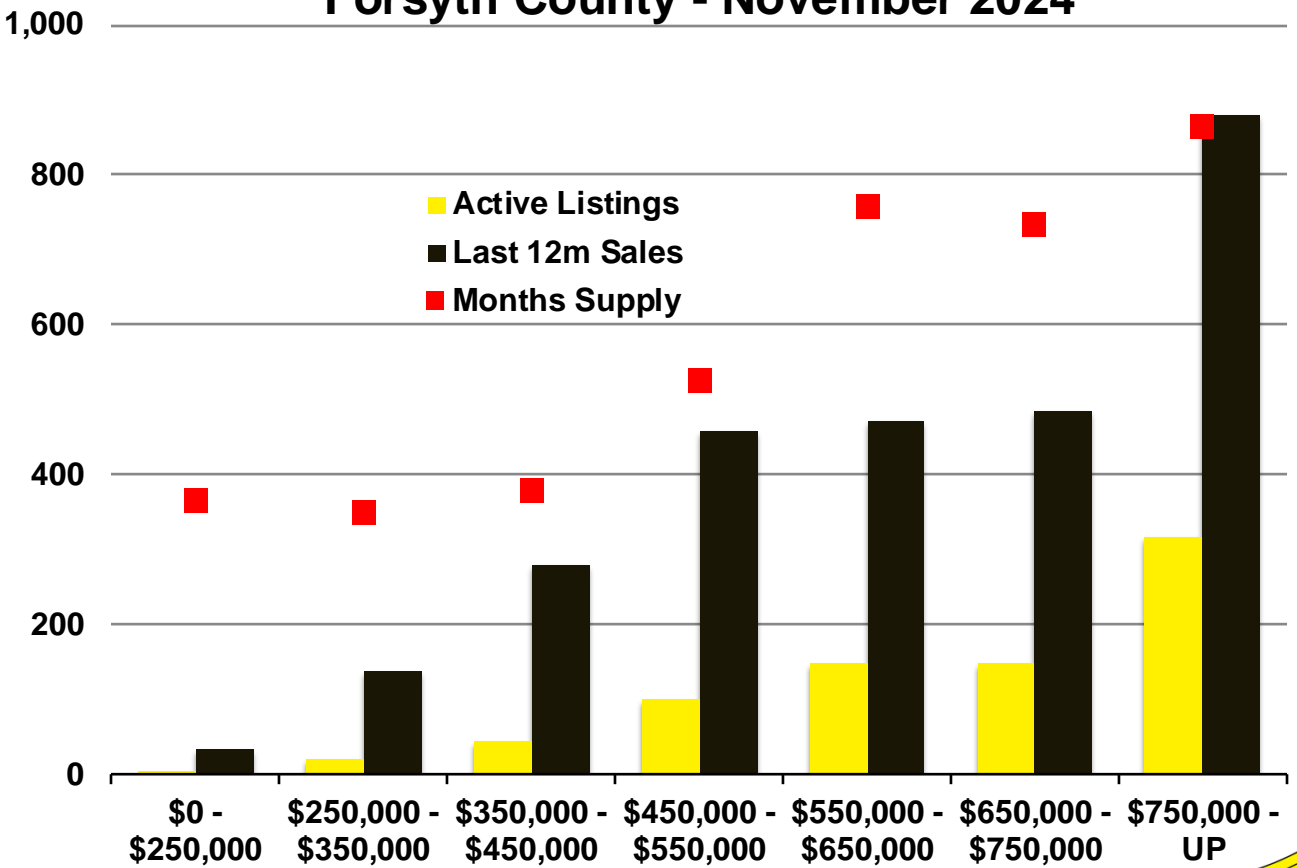

Banks County - November 2024

Barrow County - November 2024

Cherokee County - November 2024

Dawson County - November 2024

N'dicators is a monthly publication of The Norton Agency with data from FMLS and GAMLS sources that we deem reliable. For more information contact info@gonorton.com Copyright Norton Native Intelligence 2024.

Forsyth County - November 2024

Franklin County - November 2024

Gwinnett County - November 2024

Habersham County - November 2024

Hall County - November 2024

Jackson County - November 2024

Lumpkin County - November 2024

Rabun County - November 2024

Stephens County - November 2024

Walton County - November 2024

White County - November 2024