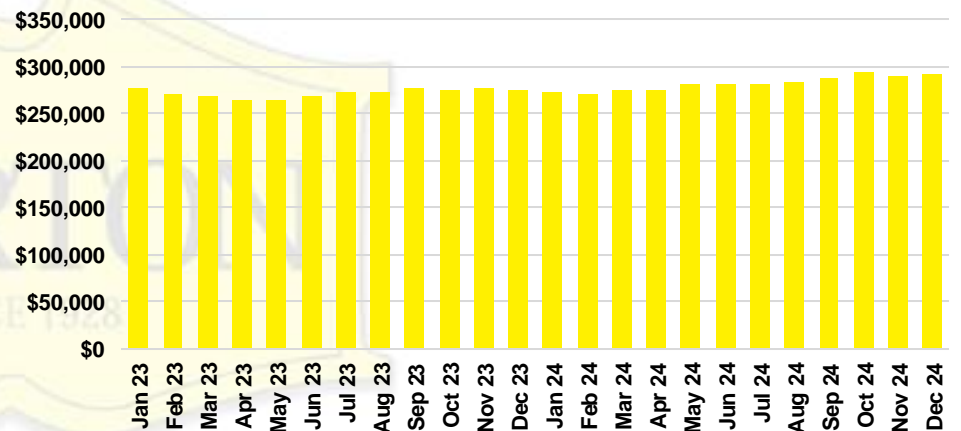

FORSYTH COUNTY INVENTORY BY PRICE POINT

FRANKLIN COUNTY QUICK N'DICATORS

FRANKLIN COUNTY SALES VOLUME VS SUPPLY

FRANKLIN COUNTY INVENTORY MONTHS OF SUPPLY

FRANKLIN COUNTY 12 MONTH AVERAGE SALES PRICE

FRANKLIN COUNTY SALES BY PRICE POINT