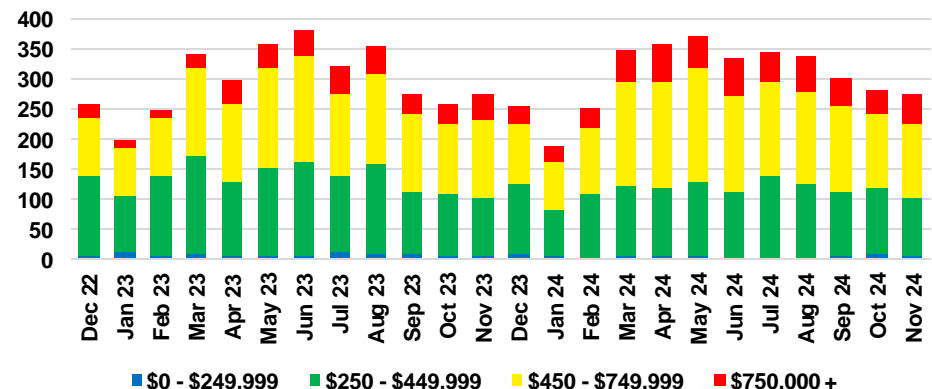

BANKS COUNTY INVENTORY BY PRICE POINT

BARROW COUNTY QUICK N'DICATORS

BARROW COUNTY SALES VOLUME VS SUPPLY

BARROW COUNTY INVENTORY MONTHS OF SUPPLY

BARROW COUNTY 12 MONTH AVERAGE SALES PRICE

BARROW COUNTY SALES BY PRICE POINT

BARROW COUNTY INVENTORY BY PRICE POINT

CHEROKEE COUNTY QUICK N'DICATORS

CHEROKEE COUNTY SALES VOLUME VS SUPPLY

CHEROKEE COUNTY INVENTORY MONTHS OF SUPPLY

CHEROKEE COUNTY 12 MONTH AVERAGE SALES PRICE

CHEROKEE COUNTY SALES BY PRICE POINT