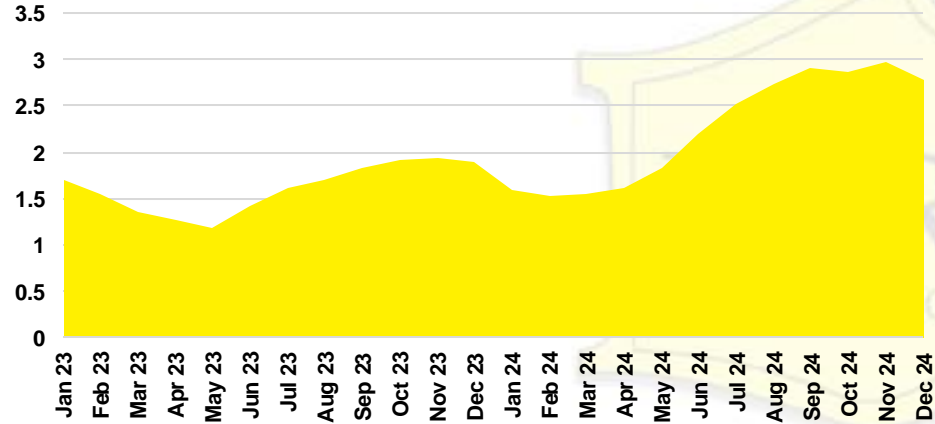

FRANKLIN COUNTY INVENTORY BY PRICE POINT

GWINNETT COUNTY QUICK N' DICATORS

GWINNETT COUNTY SALES VOLUME VS SUPPLY

GWINNETT COUNTY INVENTORY MONTHS OF SUPPLY

GWINNETT COUNTY 12 MONTH AVERAGE SALES PRICE

GWINNETT COUNTY SALES BY PRICE POINT