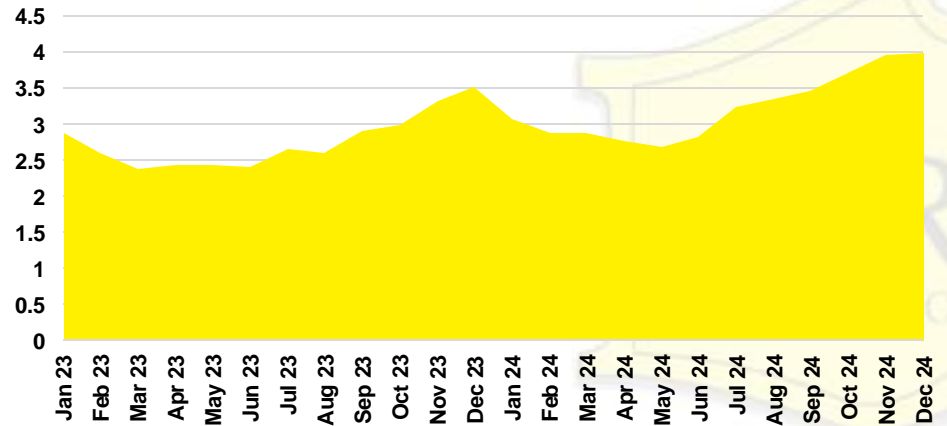

STEPHENS COUNTY SALES BY PRICE POINT

STEPHENS COUNTY INVENTORY BY PRICE POINT

WALTON COUNTY QUICK N'DICATORS

WALTON COUNTY SALES VOLUME VS SUPPLY

WALTON COUNTY INVENTORY MONTHS OF SUPPLY

WALTON COUNTY 12 MONTH AVERAGE SALES PRICE