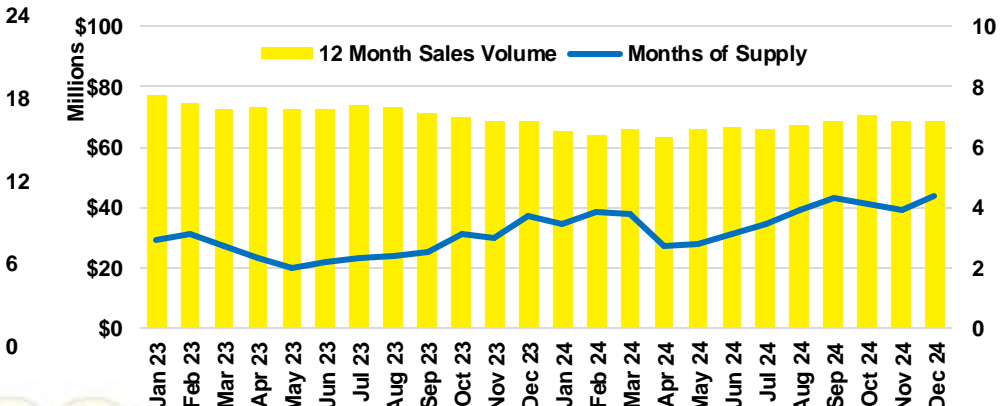

FRANKLIN COUNTY SALES VOLUME VS SUPPLY