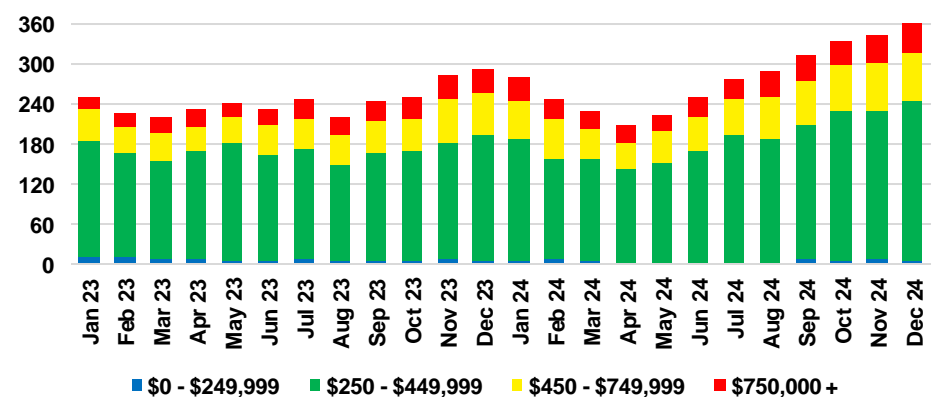

BANKS COUNTY INVENTORY BY PRICE POINT

BARROW COUNTY QUICK N'DICATORS

BARROW COUNTY SALES VOLUME VS SUPPLY

BARROW COUNTY INVENTORY MONTHS OF SUPPLY

BARROW COUNTY 12 MONTH AVERAGE SALES PRICE

BARROW COUNTY SALES BY PRICE POINT

BARROW COUNTY INVENTORY BY PRICE POINT

CHEROKEE COUNTY QUICK N'DICATORS

CHEROKEE COUNTY SALES VOLUME VS SUPPLY

CHEROKEE COUNTY INVENTORY MONTHS OF SUPPLY

CHEROKEE COUNTY 12 MONTH AVERAGE SALES PRICE

CHEROKEE COUNTY SALES BY PRICE POINT