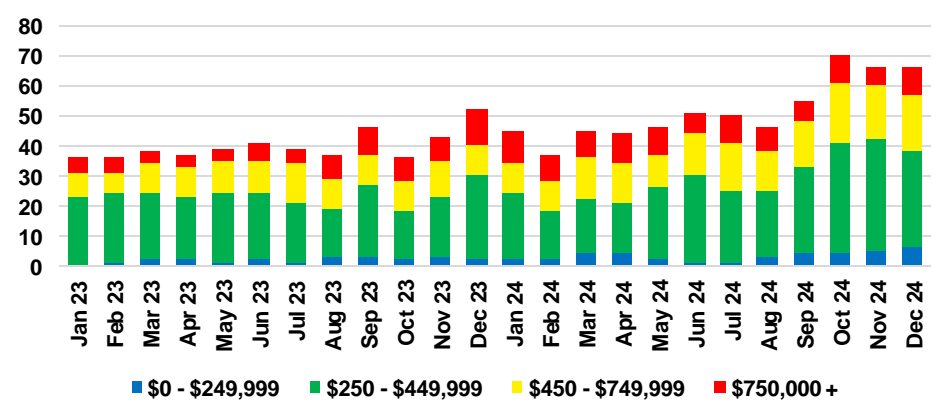

BANKS COUNTY INVENTORY BY PRICE POINT