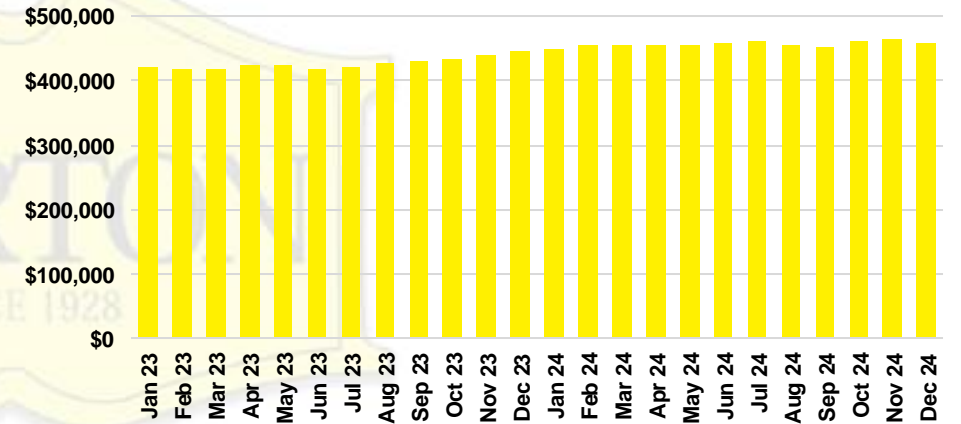

LUMPKIN COUNTY SALES BY PRICE POINT

LUMPKIN COUNTY INVENTORY BY PRICE POINT

PICKENS COUNTY QUICK N'DICATORS

PICKENS COUNTY SALES VOLUME VS SUPPLY

PICKENS COUNTY INVENTORY MONTHS OF SUPPLY

PICKENS COUNTY 12 MONTH AVERAGE SALES PRICE