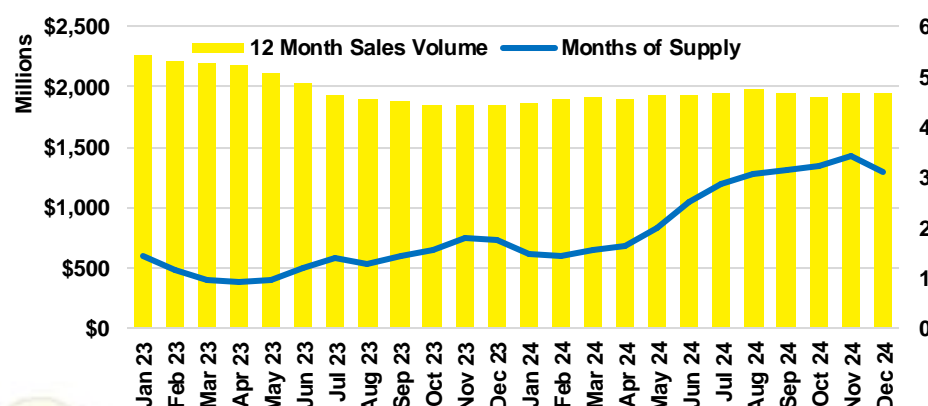

BARROW COUNTY INVENTORY BY PRICE POINT

CHEROKEE COUNTY QUICK N'DICATORS

CHEROKEE COUNTY SALES VOLUME VS SUPPLY

CHEROKEE COUNTY INVENTORY MONTHS OF SUPPLY

CHEROKEE COUNTY 12 MONTH AVERAGE SALES PRICE

CHEROKEE COUNTY SALES BY PRICE POINT

CHEROKEE COUNTY INVENTORY BY PRICE POINT

DAWSON COUNTY QUICK N'DICATORS

DAWSON COUNTY SALES VOLUME VS SUPPLY

DAWSON COUNTY INVENTORY MONTHS OF SUPPLY

DAWSON COUNTY 12 MONTH AVERAGE SALES PRICE

DAWSON COUNTY SALES BY PRICE POINT

DAWSON COUNTY INVENTORY BY PRICE POINT

FORSYTH COUNTY QUICK N'DICATORS

FORSYTH COUNTY SALES VOLUME VS SUPPLY

FORSYTH COUNTY INVENTORY MONTHS OF SUPPLY

FORSYTH COUNTY 12 MONTH AVERAGE SALES PRICE

FORSYTH COUNTY SALES BY PRICE POINT