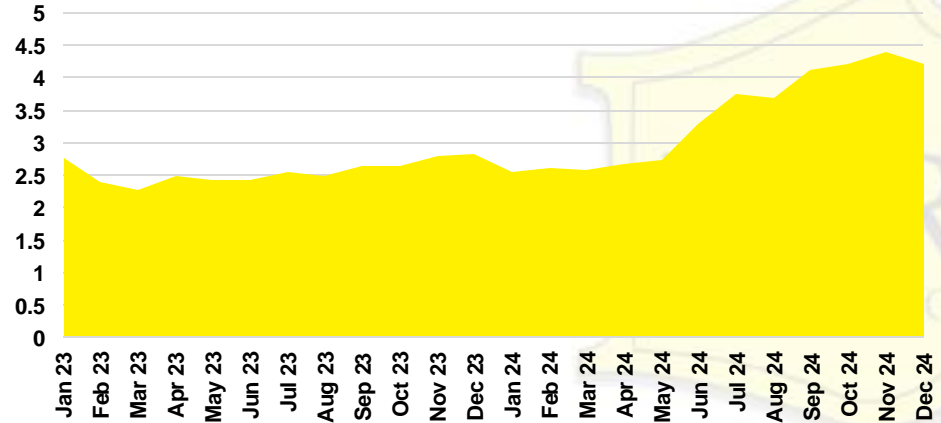

HALL COUNTY SALES BY PRICE POINT

HALL COUNTY INVENTORY BY PRICE POINT

JACKSON COUNTY QUICK N'DICATORS

JACKSON COUNTY SALES VOLUME VS SUPPLY

JACKSON COUNTY INVENTORY MONTHS OF SUPPLY

JACKSON COUNTY 12 MONTH AVERAGE SALES PRICE