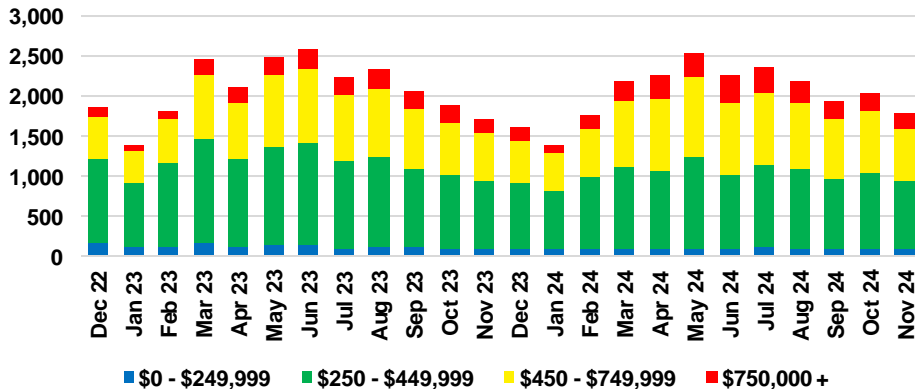

NORTH GEORGIA DEEP DIVE MARKET DATA

December 2024

December 2024

DEEP DIVE

NORTH GEORGIA QUICK N' DICATORS

NORTH GEORGIA INVENTORY MONTHS OF SUPPLY

NORTH GEORGIA SALES VOLUME VS SUPPLY

NORTH GEORGIA SALES BY PRICE POINT

WALTON COUNTY SALES BY PRICE POINT

WALTON COUNTY INVENTORY BY PRICE POINT

WHITE COUNTY QUICK N'DICATORS

WHITE COUNTY SALES VOLUME VS SUPPLY

WHITE COUNTY INVENTORY MONTHS OF SUPPLY

WHITE COUNTY 12 MONTH AVERAGE SALES PRICE