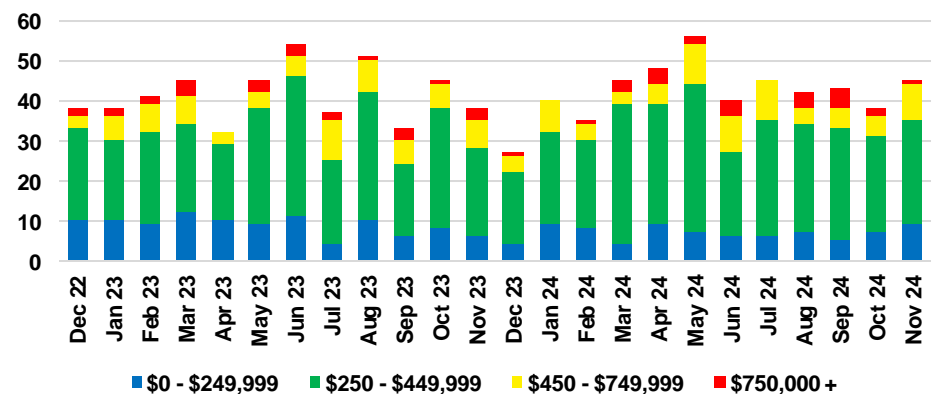

HABERSHAM COUNTY SALES BY PRICE POINT