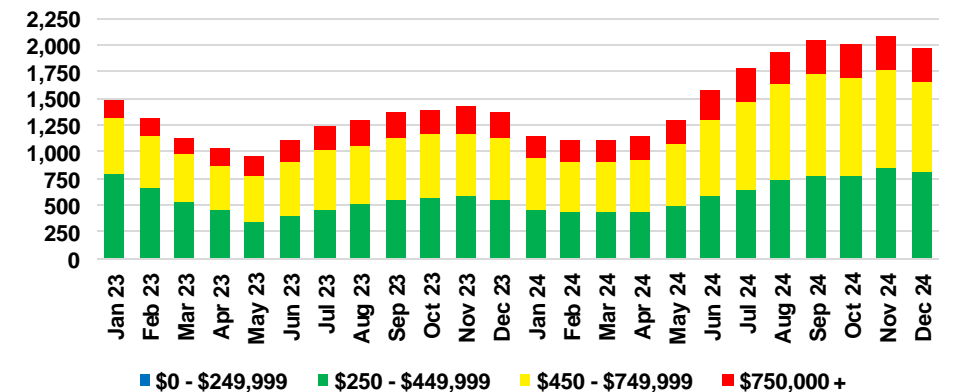

GWINNETT COUNTY INVENTORY BY PRICE POINT