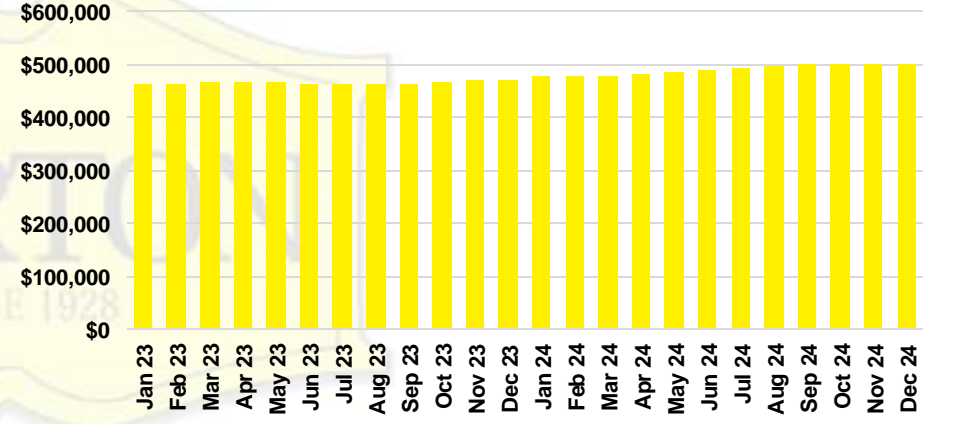

FRANKLIN COUNTY INVENTORY BY PRICE POINT

GWINNETT COUNTY QUICK N' DICATORS

GWINNETT COUNTY SALES VOLUME VS SUPPLY

GWINNETT COUNTY INVENTORY MONTHS OF SUPPLY

GWINNETT COUNTY 12 MONTH AVERAGE SALES PRICE

GWINNETT COUNTY SALES BY PRICE POINT