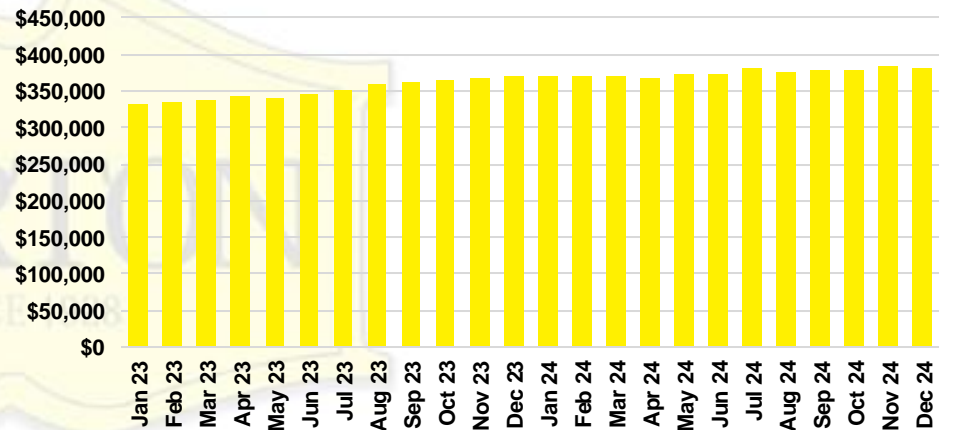

GWINNETT COUNTY INVENTORY BY PRICE POINT

HABERSHAM COUNTY QUICK N'DICATORS

HABERSHAM COUNTY SALES VOLUME VS SUPPLY

HABERSHAM COUNTY INVENTORY MONTHS OF SUPPLY

HABERSHAM COUNTY 12 MONTH AVERAGE SALES PRICE