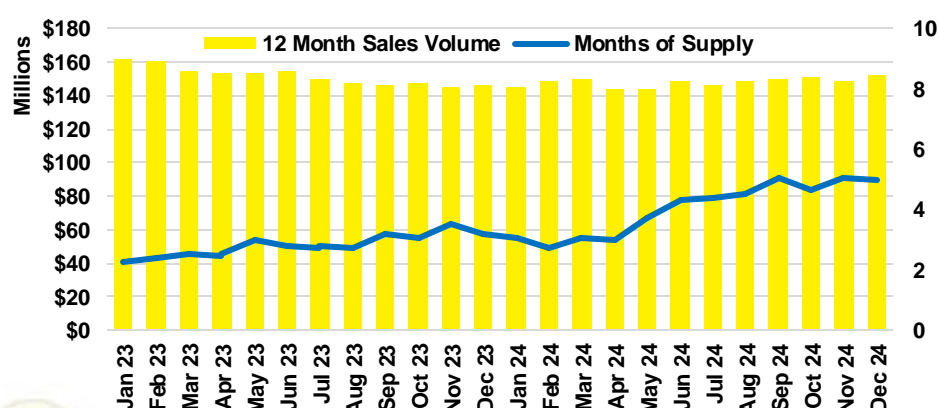

WALTON COUNTY SALES BY PRICE POINT

WALTON COUNTY INVENTORY BY PRICE POINT

WHITE COUNTY QUICK N'DICATORS

WHITE COUNTY SALES VOLUME VS SUPPLY

WHITE COUNTY INVENTORY MONTHS OF SUPPLY

WHITE COUNTY 12 MONTH AVERAGE SALES PRICE