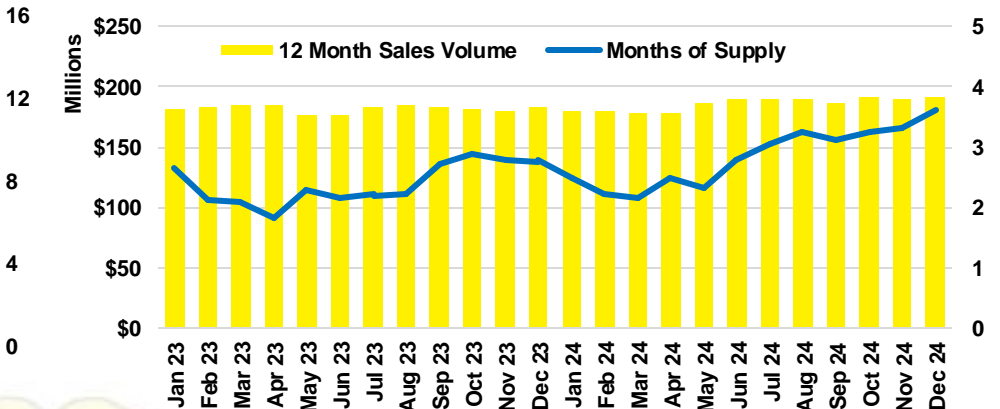

HABERSHAM COUNTY SALES VOLUME VS SUPPLY