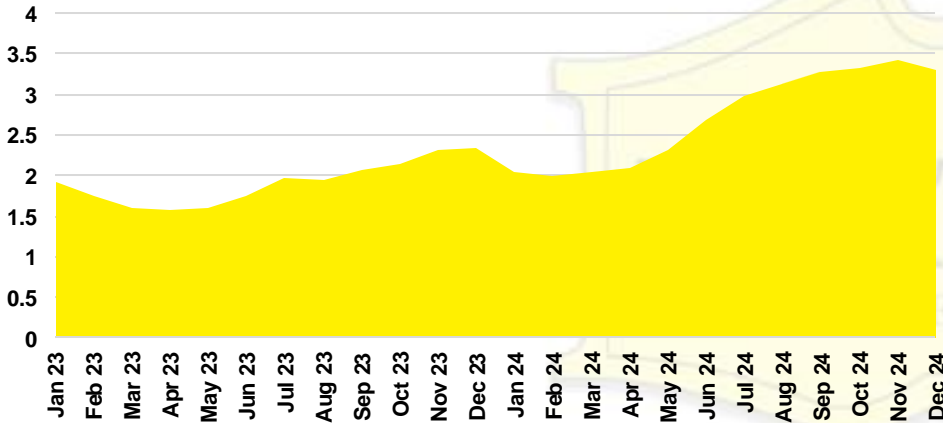

NORTH GEORGIA DEEP DIVE MARKET DATA

December 2024

December 2024

DEEP DIVE

NORTH GEORGIA QUICK N' DICATORS

NORTH GEORGIA INVENTORY MONTHS OF SUPPLY

NORTH GEORGIA SALES VOLUME VS SUPPLY

NORTH GEORGIA SALES BY PRICE POINT