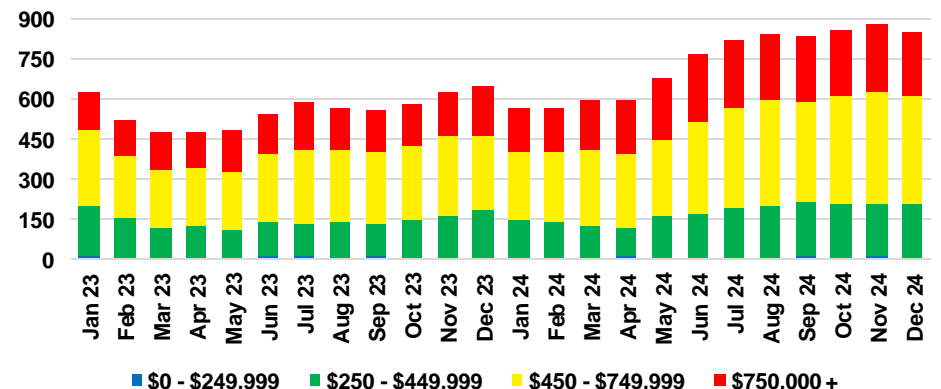

CHEROKEE COUNTY INVENTORY BY PRICE POINT