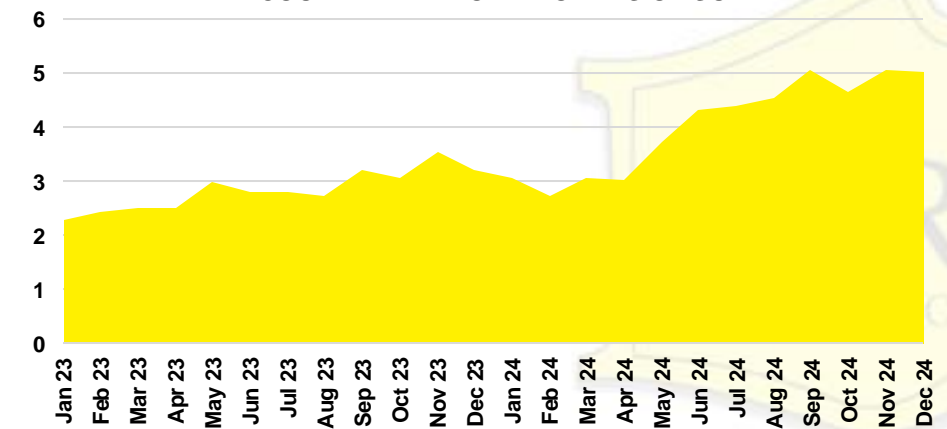

WALTON COUNTY SALES BY PRICE POINT

WALTON COUNTY INVENTORY BY PRICE POINT

WHITE COUNTY QUICK N'DICATORS

WHITE COUNTY SALES VOLUME VS SUPPLY

WHITE COUNTY INVENTORY MONTHS OF SUPPLY

WHITE COUNTY 12 MONTH AVERAGE SALES PRICE

WHITE COUNTY SALES BY PRICE POINT

WHITE COUNTY INVENTORY BY PRICE POINT