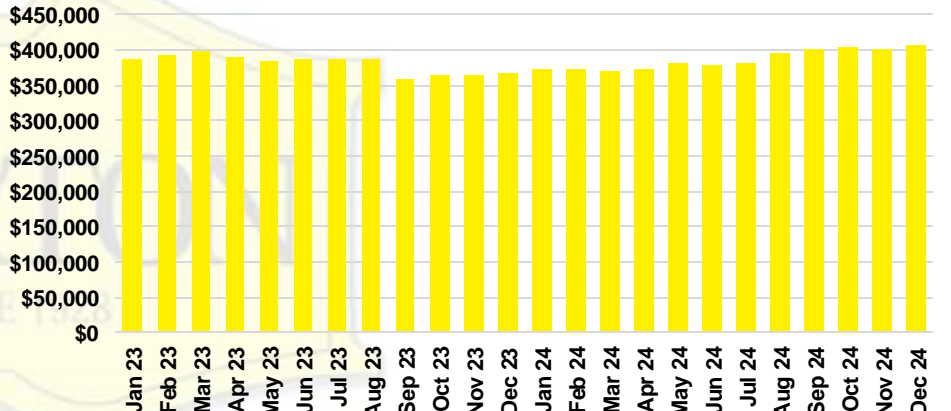

NORTH GEORGIA INVENTORY BY PRICE POINT

BANKS COUNTY QUICK N'DICATORS

BANKS COUNTY SALES VOLUME VS SUPPLY

BANKS COUNTY INVENTORY MONTHS OF SUPPLY

BANKS COUNTY 12 MONTH AVERAGE SALES PRICE

BANKS COUNTY SALES BY PRICE POINT

BANKS COUNTY INVENTORY BY PRICE POINT

BARROW COUNTY QUICK N'DICATORS

BARROW COUNTY SALES VOLUME VS SUPPLY

BARROW COUNTY INVENTORY MONTHS OF SUPPLY

BARROW COUNTY 12 MONTH AVERAGE SALES PRICE

BARROW COUNTY SALES BY PRICE POINT