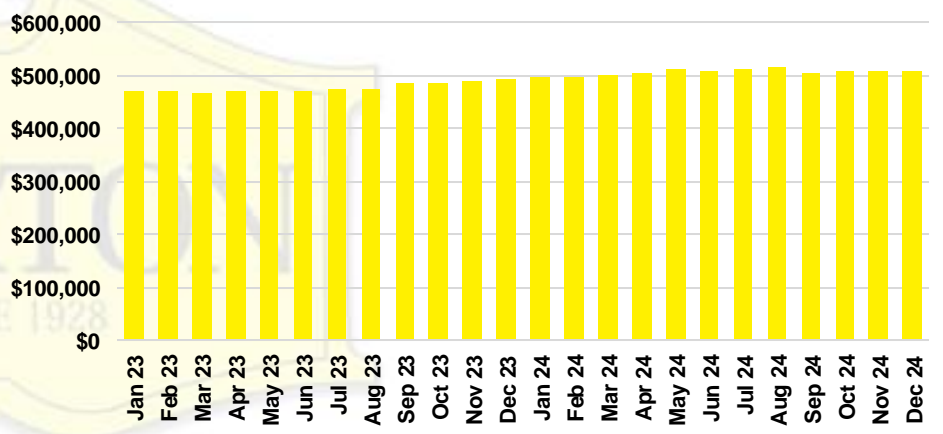

HABERSHAM COUNTY SALES BY PRICE POINT

HABERSHAM COUNTY INVENTORY BY PRICE POINT

HALL COUNTY QUICK N'DICATORS

HALL COUNTY SALES VOLUME VS SUPPLY

HALL COUNTY INVENTORY MONTHS OF SUPPLY

HALL COUNTY 12 MONTH AVERAGE SALES PRICE