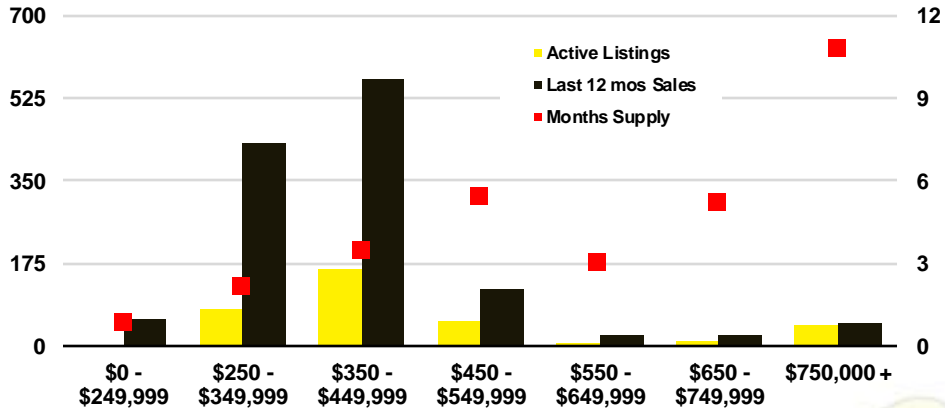

NORTH GEORGIA INVENTORY BY PRICE POINT

BANKS COUNTY QUICK N'DICATORS

BANKS COUNTY SALES VOLUME VS SUPPLY

BANKS COUNTY INVENTORY MONTHS OF SUPPLY

BANKS COUNTY 12 MONTH AVERAGE SALES PRICE

BANKS COUNTY SALES BY PRICE POINT

BANKS COUNTY INVENTORY BY PRICE POINT

BARROW COUNTY QUICK N'DICATORS

BARROW COUNTY SALES VOLUME VS SUPPLY

BARROW COUNTY INVENTORY MONTHS OF SUPPLY

BARROW COUNTY 12 MONTH AVERAGE SALES PRICE

BARROW COUNTY SALES BY PRICE POINT

WALTON COUNTY SALES BY PRICE POINT

WALTON COUNTY INVENTORY BY PRICE POINT

WHITE COUNTY QUICK N'DICATORS

WHITE COUNTY SALES VOLUME VS SUPPLY

WHITE COUNTY INVENTORY MONTHS OF SUPPLY

WHITE COUNTY 12 MONTH AVERAGE SALES PRICE