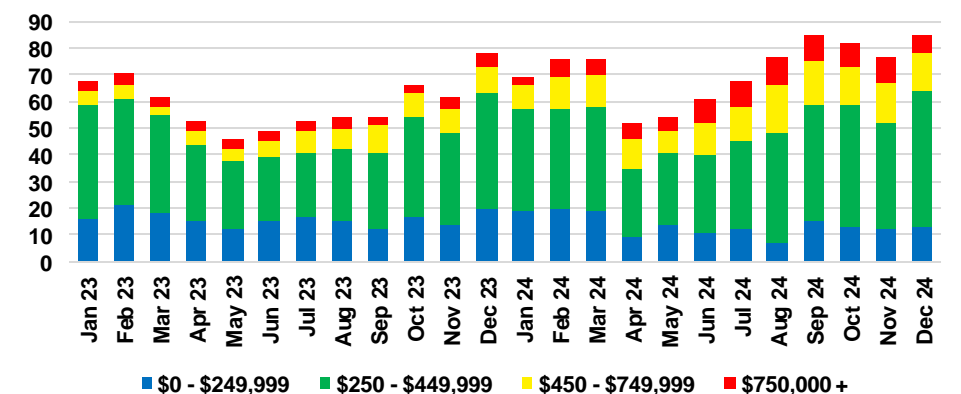

FRANKLIN COUNTY INVENTORY BY PRICE POINT