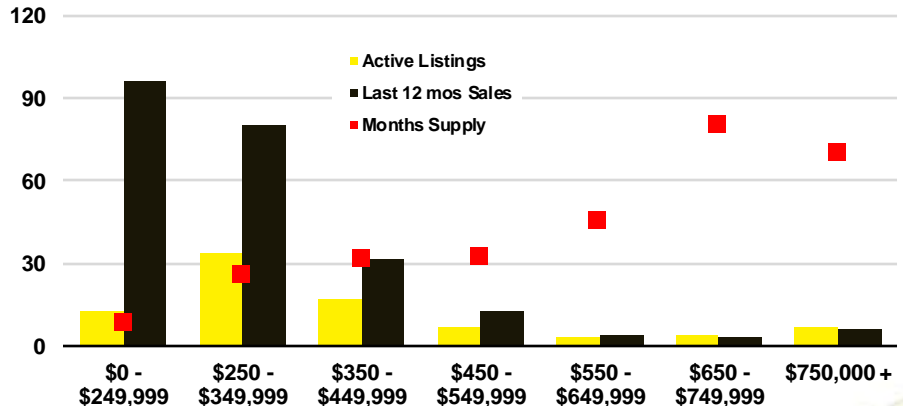

CHEROKEE COUNTY INVENTORY BY PRICE POINT

DAWSON COUNTY QUICK N'DICATORS

DAWSON COUNTY SALES VOLUME VS SUPPLY

DAWSON COUNTY INVENTORY MONTHS OF SUPPLY

DAWSON COUNTY 12 MONTH AVERAGE SALES PRICE

DAWSON COUNTY SALES BY PRICE POINT

DAWSON COUNTY INVENTORY BY PRICE POINT

FORSYTH COUNTY QUICK N'DICATORS

FORSYTH COUNTY SALES VOLUME VS SUPPLY

FORSYTH COUNTY INVENTORY MONTHS OF SUPPLY

FORSYTH COUNTY 12 MONTH AVERAGE SALES PRICE

FORSYTH COUNTY SALES BY PRICE POINT

FORSYTH COUNTY INVENTORY BY PRICE POINT

FRANKLIN COUNTY QUICK N'DICATORS

FRANKLIN COUNTY SALES VOLUME VS SUPPLY

FRANKLIN COUNTY INVENTORY MONTHS OF SUPPLY

FRANKLIN COUNTY 12 MONTH AVERAGE SALES PRICE

FRANKLIN COUNTY SALES BY PRICE POINT