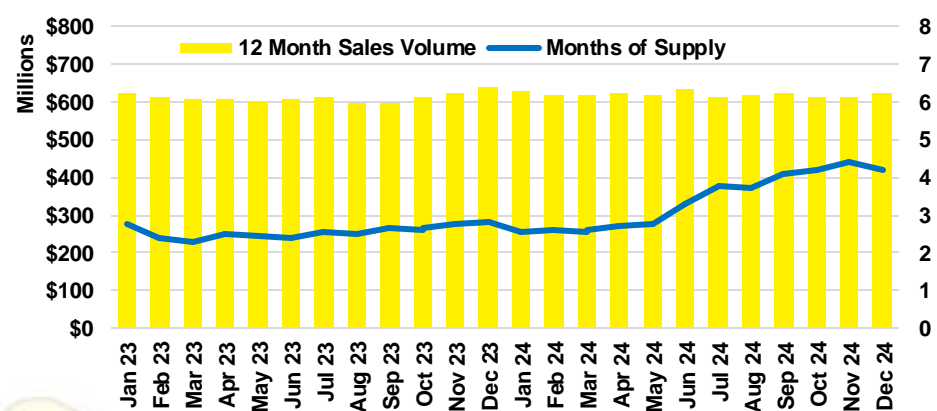

HALL COUNTY SALES BY PRICE POINT

HALL COUNTY INVENTORY BY PRICE POINT

JACKSON COUNTY QUICK N'DICATORS

JACKSON COUNTY SALES VOLUME VS SUPPLY

JACKSON COUNTY INVENTORY MONTHS OF SUPPLY

JACKSON COUNTY 12 MONTH AVERAGE SALES PRICE