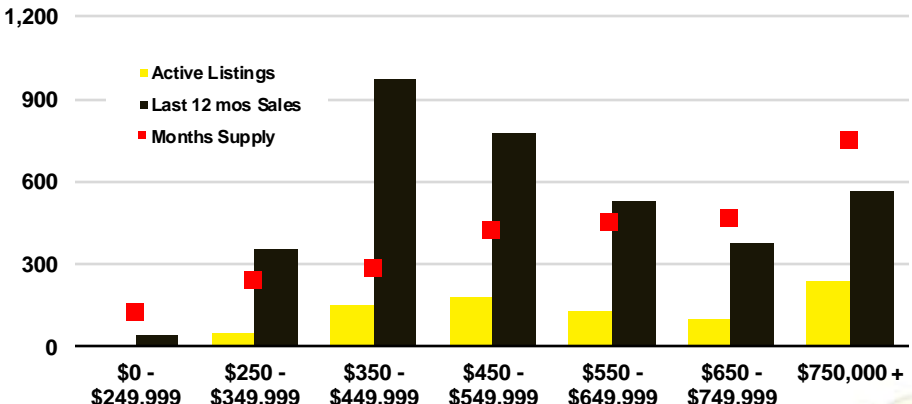

BANKS COUNTY INVENTORY BY PRICE POINT

BARROW COUNTY QUICK N'DICATORS

BARROW COUNTY SALES VOLUME VS SUPPLY

BARROW COUNTY INVENTORY MONTHS OF SUPPLY

BARROW COUNTY 12 MONTH AVERAGE SALES PRICE

BARROW COUNTY SALES BY PRICE POINT

BARROW COUNTY INVENTORY BY PRICE POINT

CHEROKEE COUNTY QUICK N'DICATORS

CHEROKEE COUNTY SALES VOLUME VS SUPPLY

CHEROKEE COUNTY INVENTORY MONTHS OF SUPPLY

CHEROKEE COUNTY 12 MONTH AVERAGE SALES PRICE

CHEROKEE COUNTY SALES BY PRICE POINT

WALTON COUNTY SALES BY PRICE POINT

WALTON COUNTY INVENTORY BY PRICE POINT

WHITE COUNTY QUICK N'DICATORS

WHITE COUNTY SALES VOLUME VS SUPPLY

WHITE COUNTY INVENTORY MONTHS OF SUPPLY

WHITE COUNTY 12 MONTH AVERAGE SALES PRICE