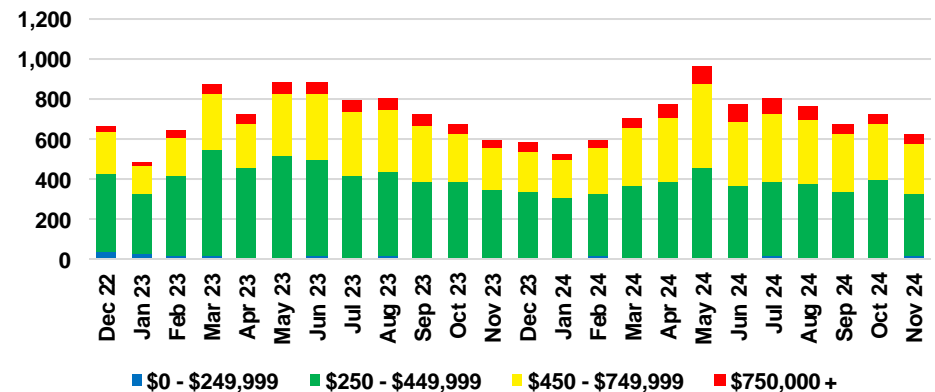

FRANKLIN COUNTY INVENTORY BY PRICE POINT

GWINNETT COUNTY QUICK N' DICATORS

GWINNETT COUNTY SALES VOLUME VS SUPPLY

GWINNETT COUNTY INVENTORY MONTHS OF SUPPLY

GWINNETT COUNTY 12 MONTH AVERAGE SALES PRICE

GWINNETT COUNTY SALES BY PRICE POINT