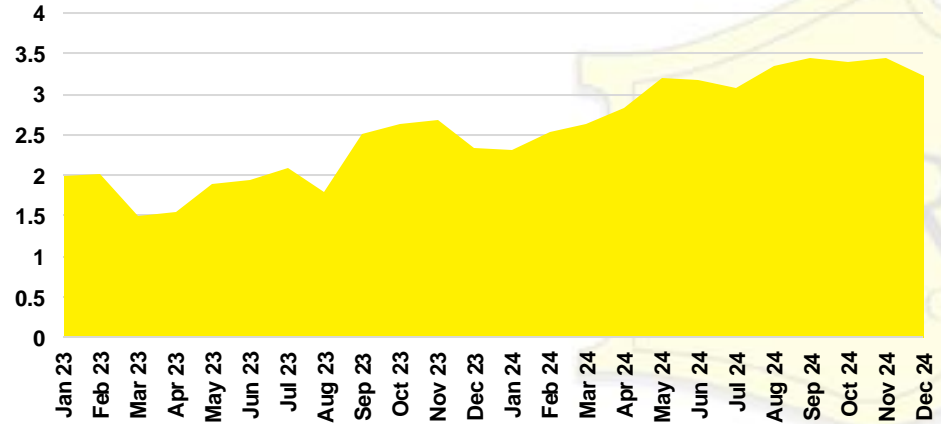

JACKSON COUNTY SALES BY PRICE POINT

JACKSON COUNTY INVENTORY BY PRICE POINT

LUMPKIN COUNTY QUICK N'DICATORS

LUMPKIN COUNTY SALES VOLUME VS SUPPLY

LUMPKIN COUNTY INVENTORY MONTHS OF SUPPLY

LUMPKIN COUNTY 12 MONTH AVERAGE SALES PRICE