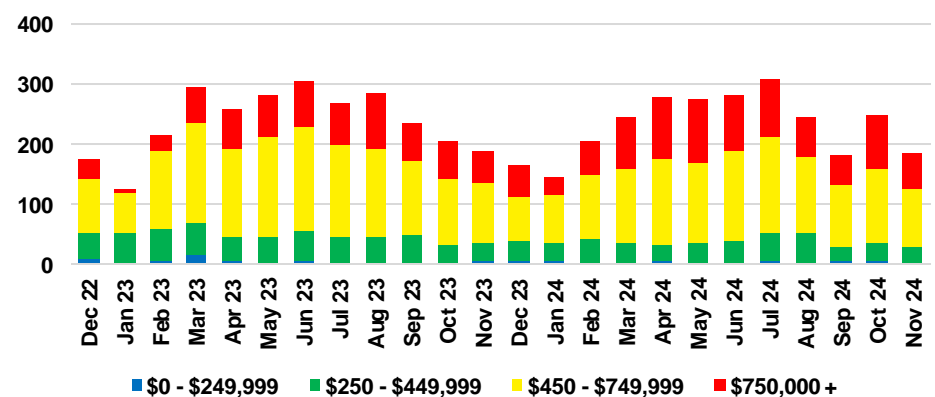

DAWSON COUNTY INVENTORY BY PRICE POINT

FORSYTH COUNTY QUICK N'DICATORS

FORSYTH COUNTY SALES VOLUME VS SUPPLY

FORSYTH COUNTY INVENTORY MONTHS OF SUPPLY

FORSYTH COUNTY 12 MONTH AVERAGE SALES PRICE

FORSYTH COUNTY SALES BY PRICE POINT