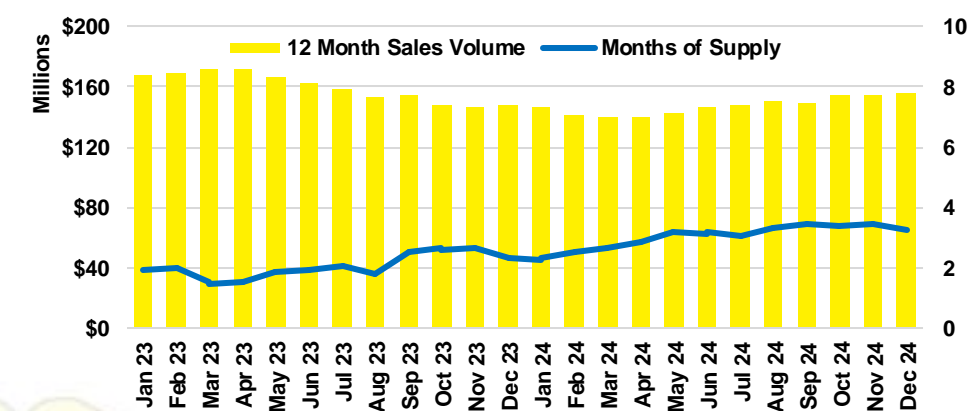

JACKSON COUNTY SALES BY PRICE POINT

JACKSON COUNTY INVENTORY BY PRICE POINT

LUMPKIN COUNTY QUICK N'DICATORS

LUMPKIN COUNTY SALES VOLUME VS SUPPLY

LUMPKIN COUNTY INVENTORY MONTHS OF SUPPLY

LUMPKIN COUNTY 12 MONTH AVERAGE SALES PRICE