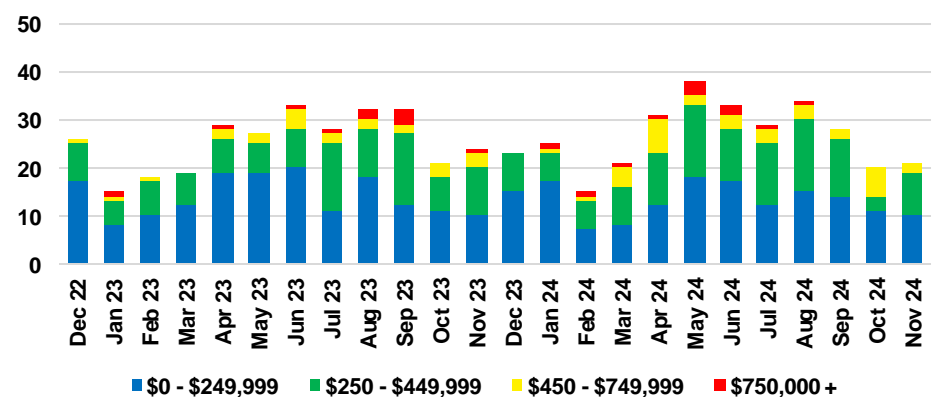

STEPHENS COUNTY SALES BY PRICE POINT