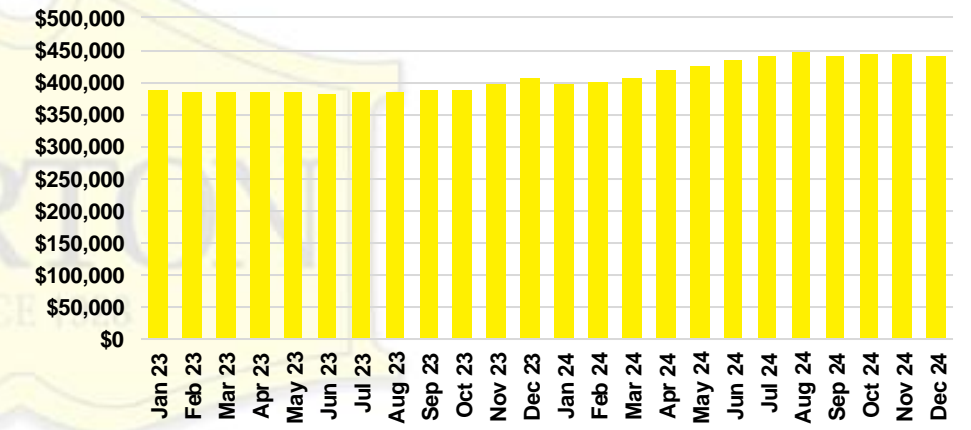

JACKSON COUNTY SALES BY PRICE POINT

JACKSON COUNTY INVENTORY BY PRICE POINT

LUMPKIN COUNTY QUICK N'DICATORS

LUMPKIN COUNTY SALES VOLUME VS SUPPLY

LUMPKIN COUNTY INVENTORY MONTHS OF SUPPLY

LUMPKIN COUNTY 12 MONTH AVERAGE SALES PRICE