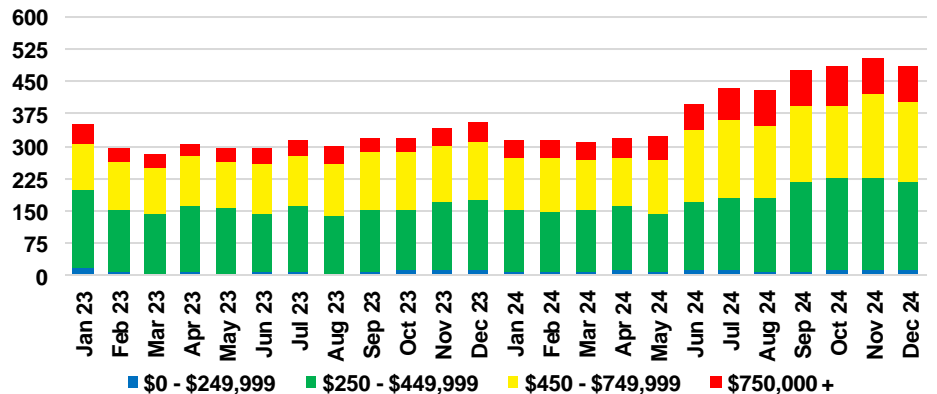

JACKSON COUNTY INVENTORY BY PRICE POINT