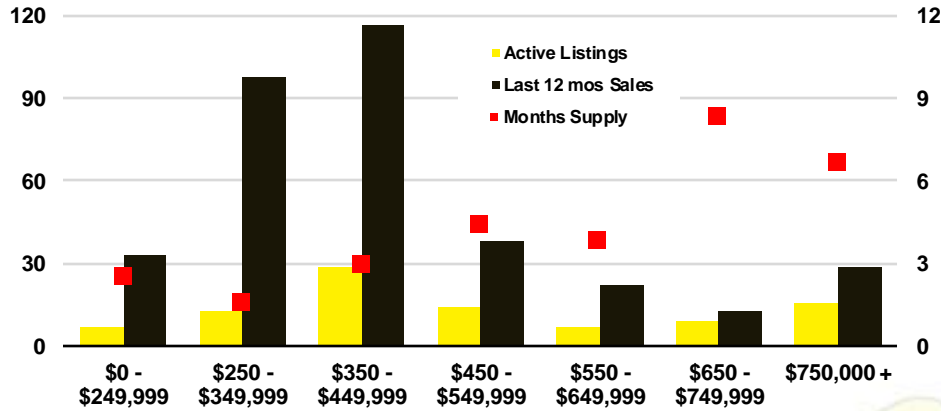

HALL COUNTY SALES BY PRICE POINT

HALL COUNTY INVENTORY BY PRICE POINT

JACKSON COUNTY QUICK N'DICATORS

JACKSON COUNTY SALES VOLUME VS SUPPLY

JACKSON COUNTY INVENTORY MONTHS OF SUPPLY

JACKSON COUNTY 12 MONTH AVERAGE SALES PRICE

JACKSON COUNTY SALES BY PRICE POINT

JACKSON COUNTY INVENTORY BY PRICE POINT

LUMPKIN COUNTY QUICK N'DICATORS

LUMPKIN COUNTY SALES VOLUME VS SUPPLY

LUMPKIN COUNTY INVENTORY MONTHS OF SUPPLY

LUMPKIN COUNTY 12 MONTH AVERAGE SALES PRICE