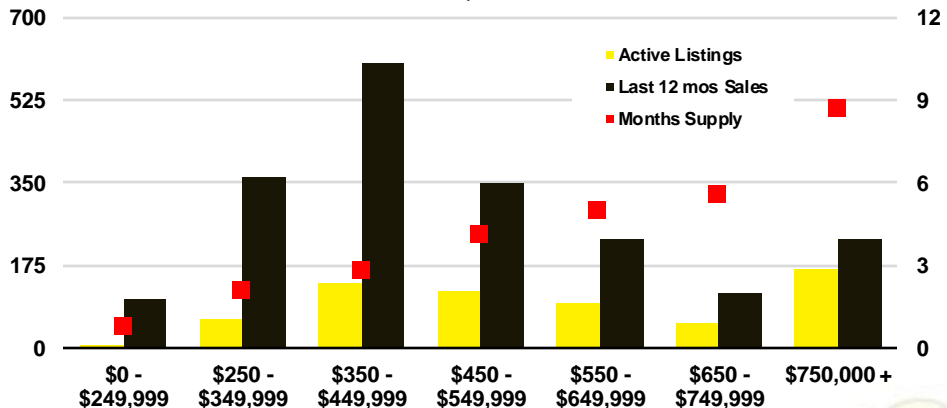

HALL COUNTY QUICK N'DICATORS