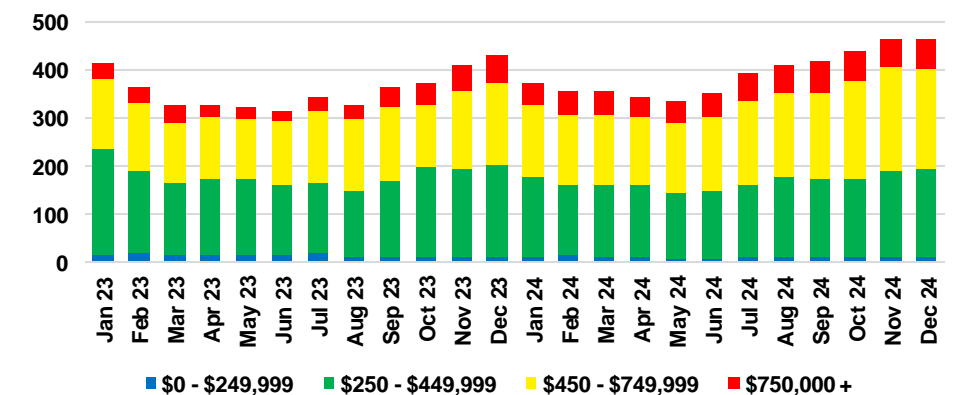

RABUN COUNTY SALES BY PRICE POINT

RABUN COUNTY INVENTORY BY PRICE POINT

STEPHENS COUNTY QUICK N' DICATORS

STEPHENS COUNTY SALES VOLUME VS SUPPLY

STEPHENS COUNTY INVENTORY MONTHS OF SUPPLY

STEPHENS COUNTY 12 MONTH AVERAGE SALES PRICE

STEPHENS COUNTY SALES BY PRICE POINT

STEPHENS COUNTY INVENTORY BY PRICE POINT

WALTON COUNTY QUICK N'DICATORS

WALTON COUNTY SALES VOLUME VS SUPPLY

WALTON COUNTY INVENTORY MONTHS OF SUPPLY

WALTON COUNTY 12 MONTH AVERAGE SALES PRICE

WALTON COUNTY SALES BY PRICE POINT

WALTON COUNTY INVENTORY BY PRICE POINT

WHITE COUNTY QUICK N'DICATORS

WHITE COUNTY SALES VOLUME VS SUPPLY

WHITE COUNTY INVENTORY MONTHS OF SUPPLY

WHITE COUNTY 12 MONTH AVERAGE SALES PRICE