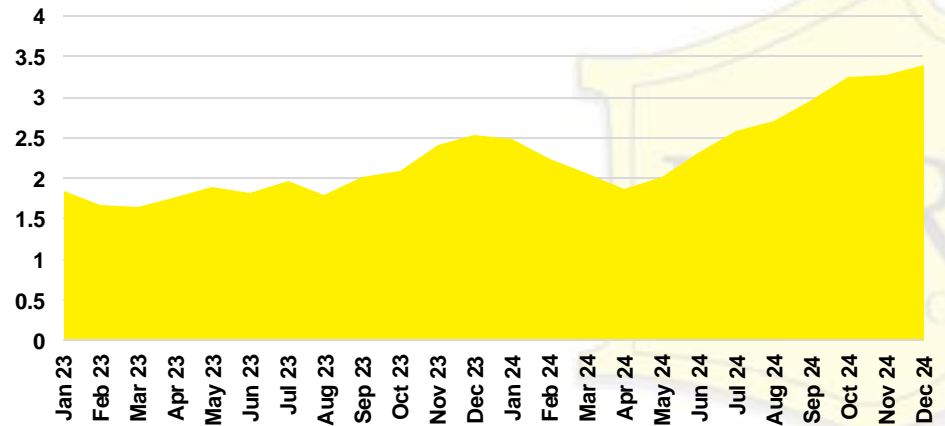

BANKS COUNTY INVENTORY BY PRICE POINT

BARROW COUNTY QUICK N'DICATORS

BARROW COUNTY SALES VOLUME VS SUPPLY

BARROW COUNTY INVENTORY MONTHS OF SUPPLY

BARROW COUNTY 12 MONTH AVERAGE SALES PRICE

BARROW COUNTY SALES BY PRICE POINT

BARROW COUNTY INVENTORY BY PRICE POINT

CHEROKEE COUNTY QUICK N'DICATORS

CHEROKEE COUNTY SALES VOLUME VS SUPPLY

CHEROKEE COUNTY INVENTORY MONTHS OF SUPPLY

CHEROKEE COUNTY 12 MONTH AVERAGE SALES PRICE

CHEROKEE COUNTY SALES BY PRICE POINT