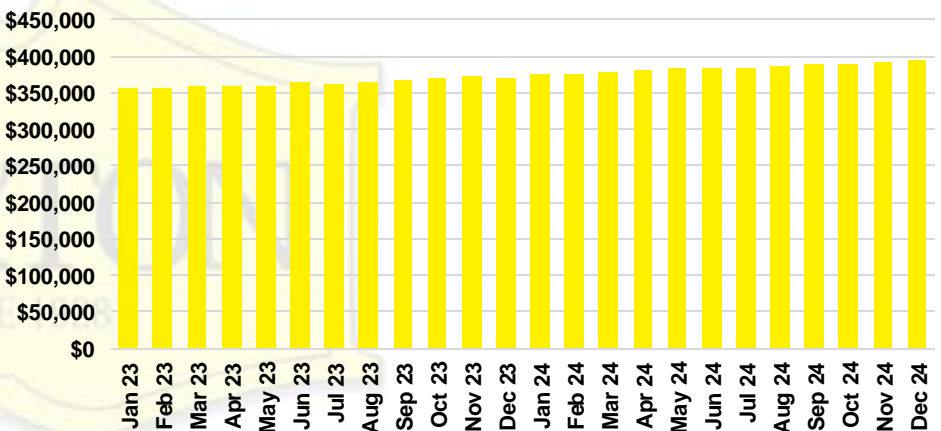

BANKS COUNTY INVENTORY BY PRICE POINT

BARROW COUNTY QUICK N'DICATORS

BARROW COUNTY SALES VOLUME VS SUPPLY

BARROW COUNTY INVENTORY MONTHS OF SUPPLY

BARROW COUNTY 12 MONTH AVERAGE SALES PRICE

BARROW COUNTY SALES BY PRICE POINT

BARROW COUNTY INVENTORY BY PRICE POINT

CHEROKEE COUNTY QUICK N'DICATORS

CHEROKEE COUNTY SALES VOLUME VS SUPPLY

CHEROKEE COUNTY INVENTORY MONTHS OF SUPPLY

CHEROKEE COUNTY 12 MONTH AVERAGE SALES PRICE

CHEROKEE COUNTY SALES BY PRICE POINT