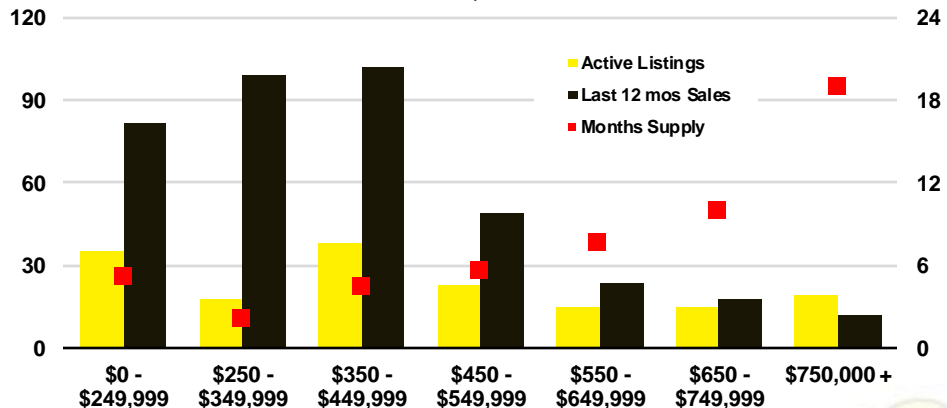

RABUN COUNTY SALES BY PRICE POINT

RABUN COUNTY INVENTORY BY PRICE POINT

STEPHENS COUNTY QUICK N' DICATORS

STEPHENS COUNTY SALES VOLUME VS SUPPLY

STEPHENS COUNTY INVENTORY MONTHS OF SUPPLY

STEPHENS COUNTY 12 MONTH AVERAGE SALES PRICE

STEPHENS COUNTY SALES BY PRICE POINT

STEPHENS COUNTY INVENTORY BY PRICE POINT

WALTON COUNTY QUICK N'DICATORS

WALTON COUNTY SALES VOLUME VS SUPPLY

WALTON COUNTY INVENTORY MONTHS OF SUPPLY

WALTON COUNTY 12 MONTH AVERAGE SALES PRICE

WALTON COUNTY SALES BY PRICE POINT

WALTON COUNTY INVENTORY BY PRICE POINT

WHITE COUNTY QUICK N'DICATORS

WHITE COUNTY SALES VOLUME VS SUPPLY

WHITE COUNTY INVENTORY MONTHS OF SUPPLY

WHITE COUNTY 12 MONTH AVERAGE SALES PRICE