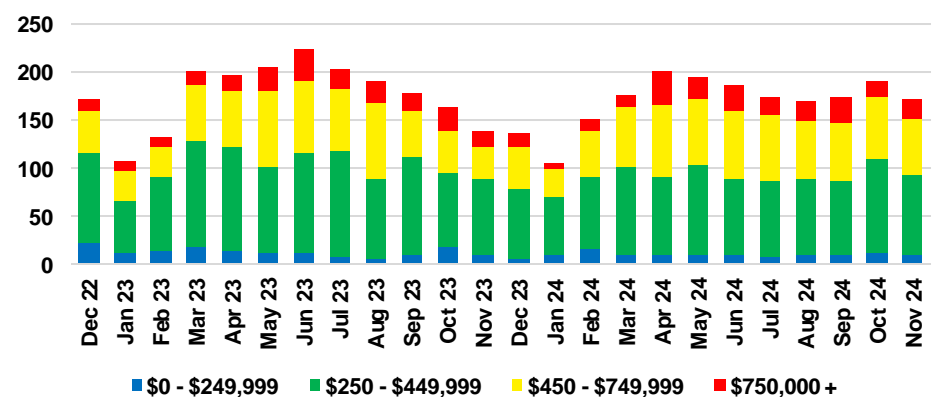

HALL COUNTY SALES BY PRICE POINT