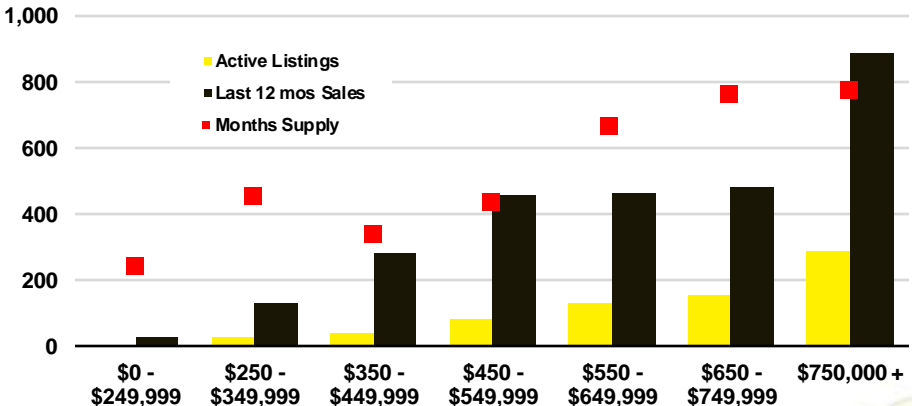

BARROW COUNTY INVENTORY BY PRICE POINT

CHEROKEE COUNTY QUICK N'DICATORS

CHEROKEE COUNTY SALES VOLUME VS SUPPLY

CHEROKEE COUNTY INVENTORY MONTHS OF SUPPLY

CHEROKEE COUNTY 12 MONTH AVERAGE SALES PRICE

CHEROKEE COUNTY SALES BY PRICE POINT

CHEROKEE COUNTY INVENTORY BY PRICE POINT

DAWSON COUNTY QUICK N'DICATORS

DAWSON COUNTY SALES VOLUME VS SUPPLY

DAWSON COUNTY INVENTORY MONTHS OF SUPPLY

DAWSON COUNTY 12 MONTH AVERAGE SALES PRICE

DAWSON COUNTY SALES BY PRICE POINT

DAWSON COUNTY INVENTORY BY PRICE POINT

FORSYTH COUNTY QUICK N'DICATORS

FORSYTH COUNTY SALES VOLUME VS SUPPLY

FORSYTH COUNTY INVENTORY MONTHS OF SUPPLY

FORSYTH COUNTY 12 MONTH AVERAGE SALES PRICE

FORSYTH COUNTY SALES BY PRICE POINT