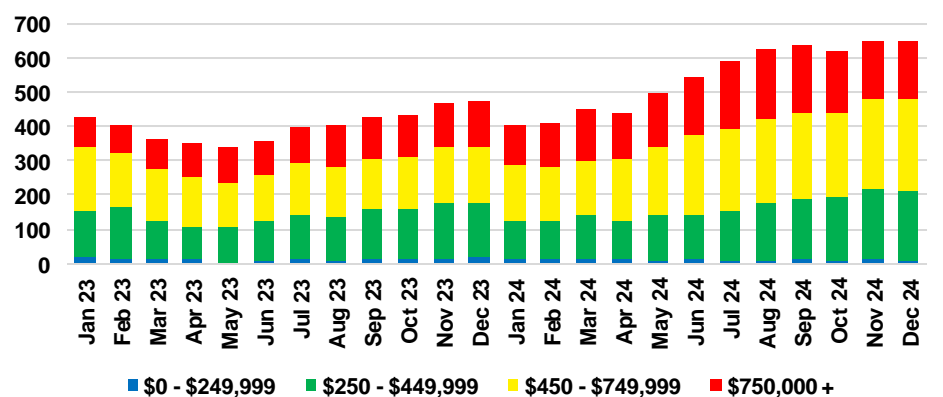

HALL COUNTY INVENTORY BY PRICE POINT