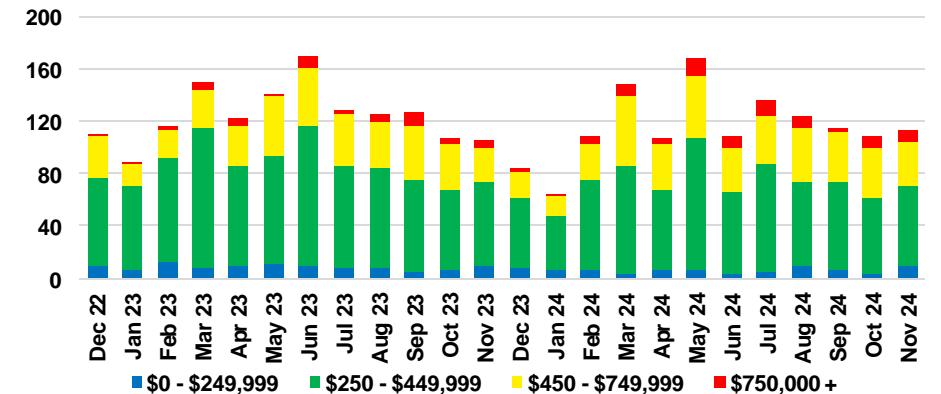

JACKSON COUNTY SALES BY PRICE POINT