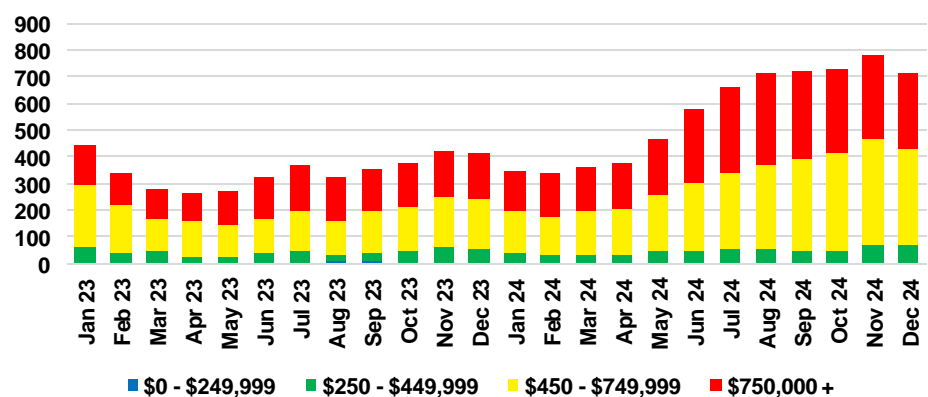

FORSYTH COUNTY INVENTORY BY PRICE POINT