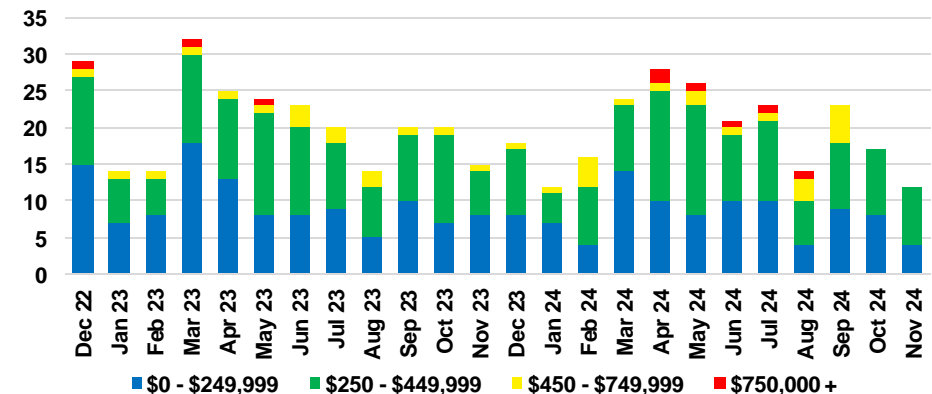

DAWSON COUNTY INVENTORY BY PRICE POINT

FORSYTH COUNTY QUICK N'DICATORS

FORSYTH COUNTY SALES VOLUME VS SUPPLY

FORSYTH COUNTY INVENTORY MONTHS OF SUPPLY

FORSYTH COUNTY 12 MONTH AVERAGE SALES PRICE

FORSYTH COUNTY SALES BY PRICE POINT

FORSYTH COUNTY INVENTORY BY PRICE POINT

FRANKLIN COUNTY QUICK N'DICATORS

FRANKLIN COUNTY SALES VOLUME VS SUPPLY

FRANKLIN COUNTY INVENTORY MONTHS OF SUPPLY

FRANKLIN COUNTY 12 MONTH AVERAGE SALES PRICE

FRANKLIN COUNTY SALES BY PRICE POINT