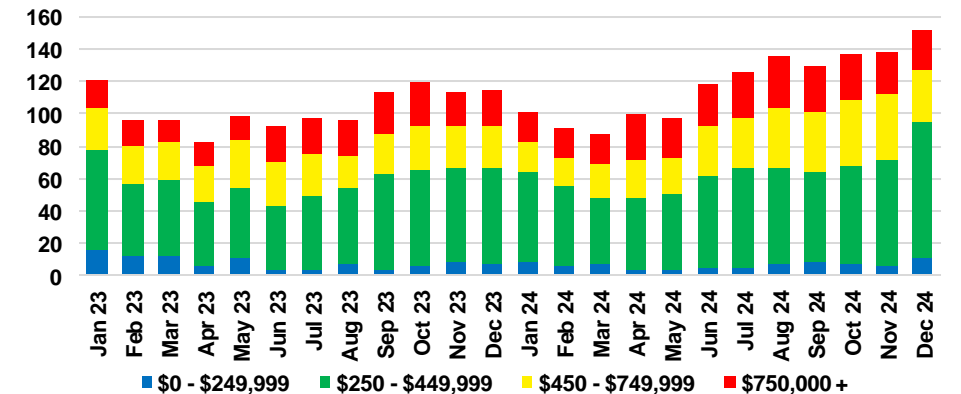

HABERSHAM COUNTY INVENTORY BY PRICE POINT