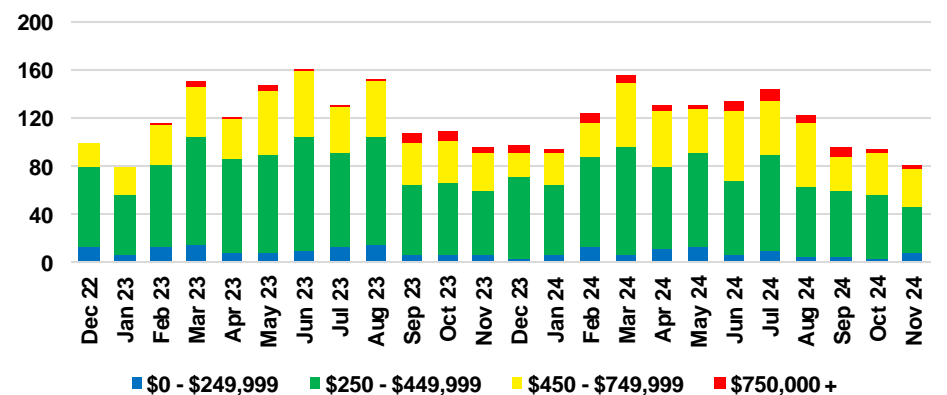

STEPHENS COUNTY SALES BY PRICE POINT

STEPHENS COUNTY INVENTORY BY PRICE POINT

WALTON COUNTY QUICK N'DICATORS

WALTON COUNTY SALES VOLUME VS SUPPLY

WALTON COUNTY INVENTORY MONTHS OF SUPPLY

WALTON COUNTY 12 MONTH AVERAGE SALES PRICE

WALTON COUNTY SALES BY PRICE POINT

WALTON COUNTY INVENTORY BY PRICE POINT

WHITE COUNTY QUICK N'DICATORS

WHITE COUNTY SALES VOLUME VS SUPPLY

WHITE COUNTY INVENTORY MONTHS OF SUPPLY

WHITE COUNTY 12 MONTH AVERAGE SALES PRICE