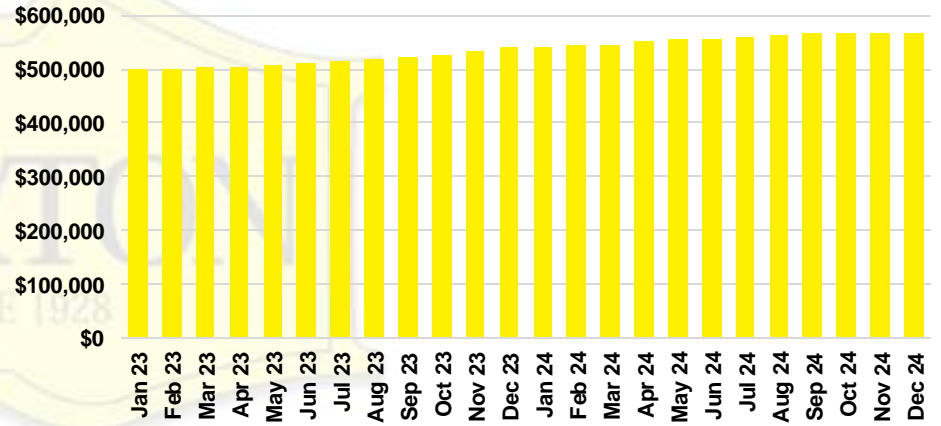

BANKS COUNTY INVENTORY BY PRICE POINT

BARROW COUNTY QUICK N'DICATORS

BARROW COUNTY SALES VOLUME VS SUPPLY

BARROW COUNTY INVENTORY MONTHS OF SUPPLY

BARROW COUNTY 12 MONTH AVERAGE SALES PRICE

BARROW COUNTY SALES BY PRICE POINT

BARROW COUNTY INVENTORY BY PRICE POINT

CHEROKEE COUNTY QUICK N'DICATORS

CHEROKEE COUNTY SALES VOLUME VS SUPPLY

CHEROKEE COUNTY INVENTORY MONTHS OF SUPPLY

CHEROKEE COUNTY 12 MONTH AVERAGE SALES PRICE

CHEROKEE COUNTY SALES BY PRICE POINT