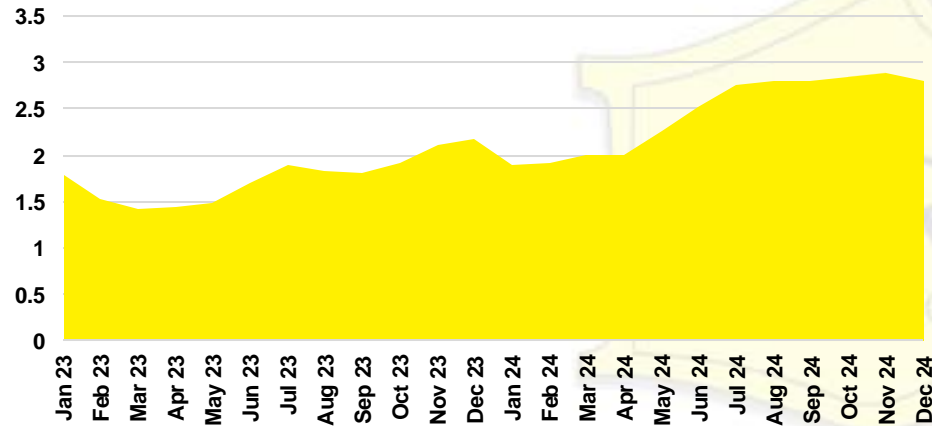

BARROW COUNTY INVENTORY BY PRICE POINT

CHEROKEE COUNTY QUICK N'DICATORS

CHEROKEE COUNTY SALES VOLUME VS SUPPLY

CHEROKEE COUNTY INVENTORY MONTHS OF SUPPLY

CHEROKEE COUNTY 12 MONTH AVERAGE SALES PRICE

CHEROKEE COUNTY SALES BY PRICE POINT