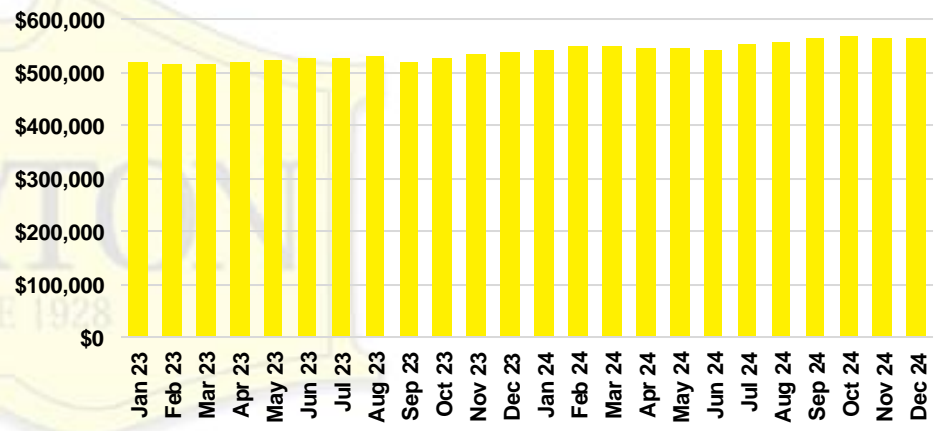

BARROW COUNTY INVENTORY BY PRICE POINT

CHEROKEE COUNTY QUICK N'DICATORS

CHEROKEE COUNTY SALES VOLUME VS SUPPLY

CHEROKEE COUNTY INVENTORY MONTHS OF SUPPLY

CHEROKEE COUNTY 12 MONTH AVERAGE SALES PRICE

CHEROKEE COUNTY SALES BY PRICE POINT

CHEROKEE COUNTY INVENTORY BY PRICE POINT

DAWSON COUNTY QUICK N'DICATORS

DAWSON COUNTY SALES VOLUME VS SUPPLY

DAWSON COUNTY INVENTORY MONTHS OF SUPPLY

DAWSON COUNTY 12 MONTH AVERAGE SALES PRICE

DAWSON COUNTY SALES BY PRICE POINT

DAWSON COUNTY INVENTORY BY PRICE POINT

FORSYTH COUNTY QUICK N'DICATORS

FORSYTH COUNTY SALES VOLUME VS SUPPLY

FORSYTH COUNTY INVENTORY MONTHS OF SUPPLY

FORSYTH COUNTY 12 MONTH AVERAGE SALES PRICE

FORSYTH COUNTY SALES BY PRICE POINT