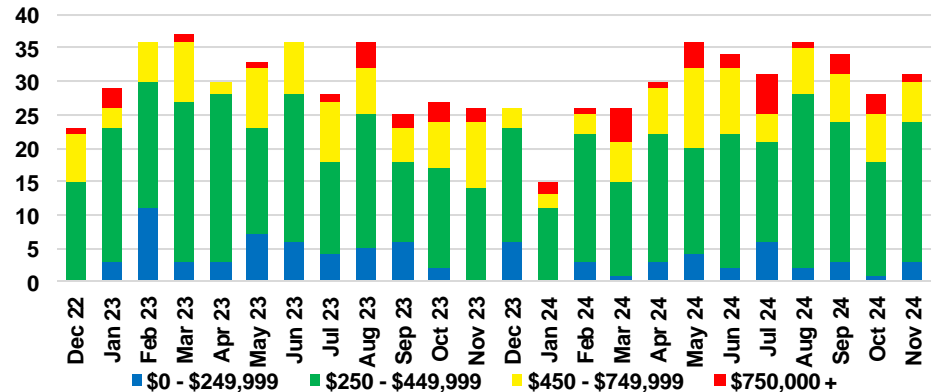

LUMPKIN COUNTY SALES BY PRICE POINT