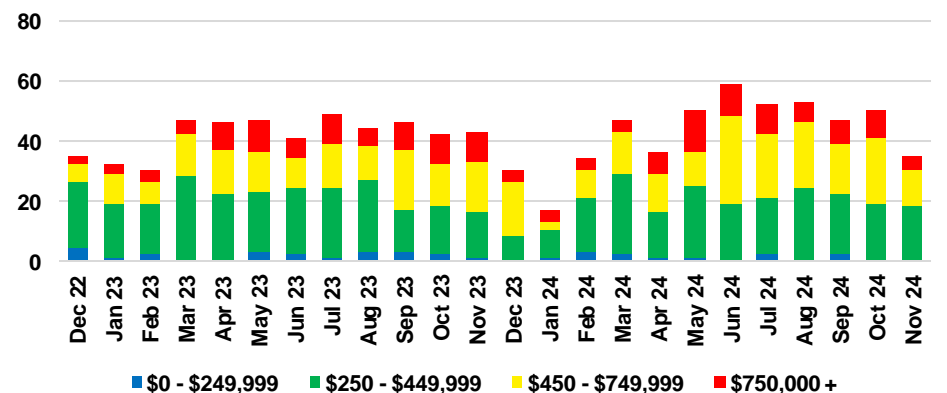

BARROW COUNTY INVENTORY BY PRICE POINT

CHEROKEE COUNTY QUICK N'DICATORS

CHEROKEE COUNTY SALES VOLUME VS SUPPLY

CHEROKEE COUNTY INVENTORY MONTHS OF SUPPLY

CHEROKEE COUNTY 12 MONTH AVERAGE SALES PRICE

CHEROKEE COUNTY SALES BY PRICE POINT

CHEROKEE COUNTY INVENTORY BY PRICE POINT

DAWSON COUNTY QUICK N'DICATORS

DAWSON COUNTY SALES VOLUME VS SUPPLY

DAWSON COUNTY INVENTORY MONTHS OF SUPPLY

DAWSON COUNTY 12 MONTH AVERAGE SALES PRICE

DAWSON COUNTY SALES BY PRICE POINT

DAWSON COUNTY INVENTORY BY PRICE POINT

FORSYTH COUNTY QUICK N'DICATORS

FORSYTH COUNTY SALES VOLUME VS SUPPLY

FORSYTH COUNTY INVENTORY MONTHS OF SUPPLY

FORSYTH COUNTY 12 MONTH AVERAGE SALES PRICE

FORSYTH COUNTY SALES BY PRICE POINT