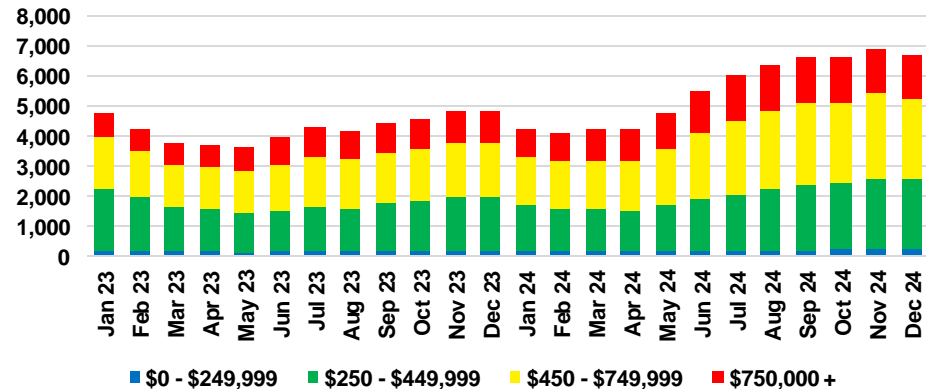

NORTH GEORGIA INVENTORY BY PRICE POINT