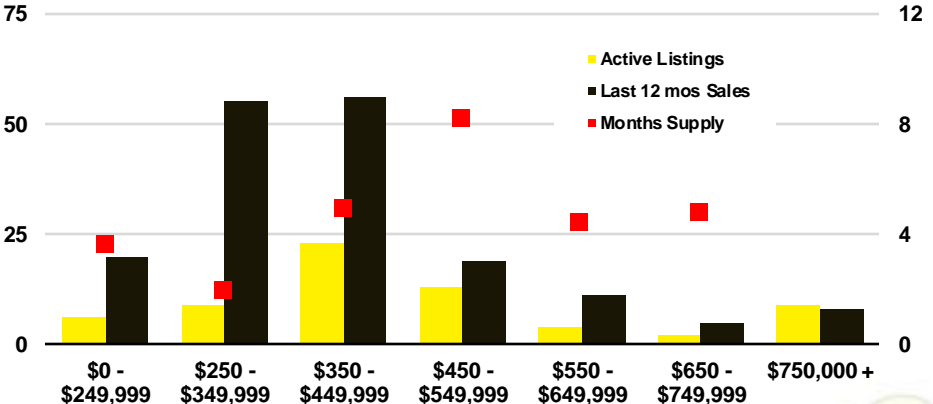

BANKS COUNTY QUICK N'DICATORS