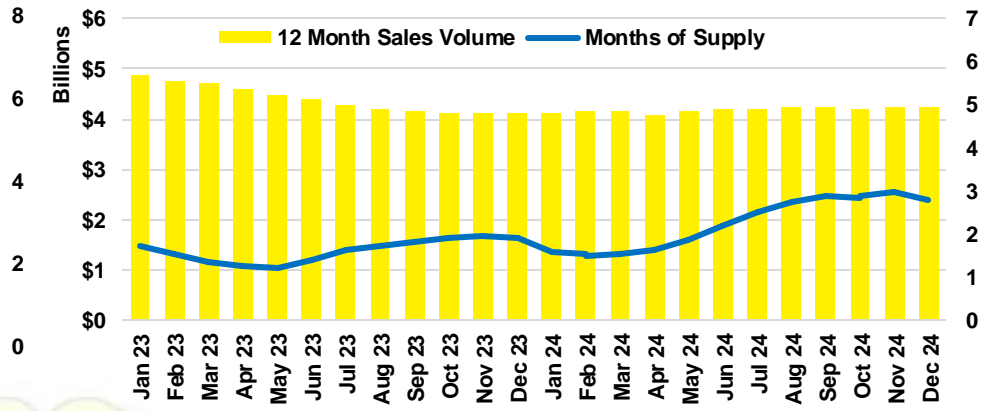

GWINNETT COUNTY SALES VOLUME VS SUPPLY