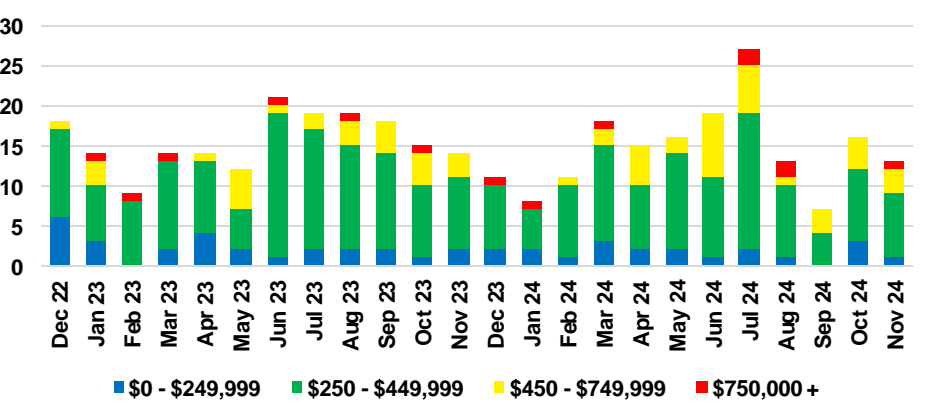

NORTH GEORGIA INVENTORY BY PRICE POINT

BANKS COUNTY QUICK N'DICATORS

BANKS COUNTY SALES VOLUME VS SUPPLY

BANKS COUNTY INVENTORY MONTHS OF SUPPLY

BANKS COUNTY 12 MONTH AVERAGE SALES PRICE

BANKS COUNTY SALES BY PRICE POINT

BANKS COUNTY INVENTORY BY PRICE POINT

BARROW COUNTY QUICK N'DICATORS

BARROW COUNTY SALES VOLUME VS SUPPLY

BARROW COUNTY INVENTORY MONTHS OF SUPPLY

BARROW COUNTY 12 MONTH AVERAGE SALES PRICE

BARROW COUNTY SALES BY PRICE POINT