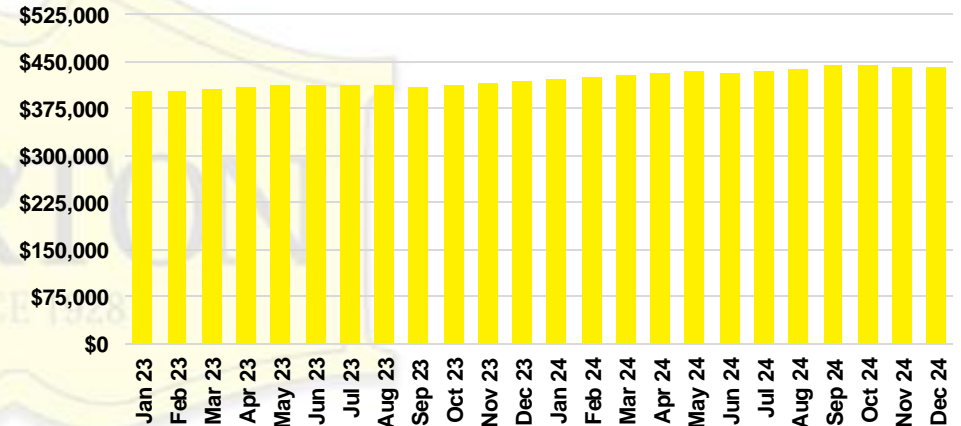

RABUN COUNTY SALES BY PRICE POINT

RABUN COUNTY INVENTORY BY PRICE POINT

STEPHENS COUNTY QUICK N' DICATORS

STEPHENS COUNTY SALES VOLUME VS SUPPLY

STEPHENS COUNTY INVENTORY MONTHS OF SUPPLY

STEPHENS COUNTY 12 MONTH AVERAGE SALES PRICE

STEPHENS COUNTY SALES BY PRICE POINT

STEPHENS COUNTY INVENTORY BY PRICE POINT

WALTON COUNTY QUICK N'DICATORS

WALTON COUNTY SALES VOLUME VS SUPPLY

WALTON COUNTY INVENTORY MONTHS OF SUPPLY

WALTON COUNTY 12 MONTH AVERAGE SALES PRICE