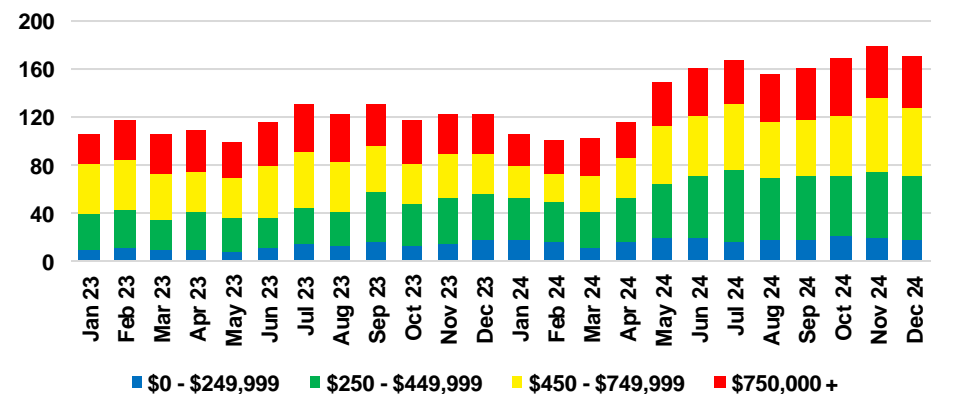

RABUN COUNTY INVENTORY BY PRICE POINT