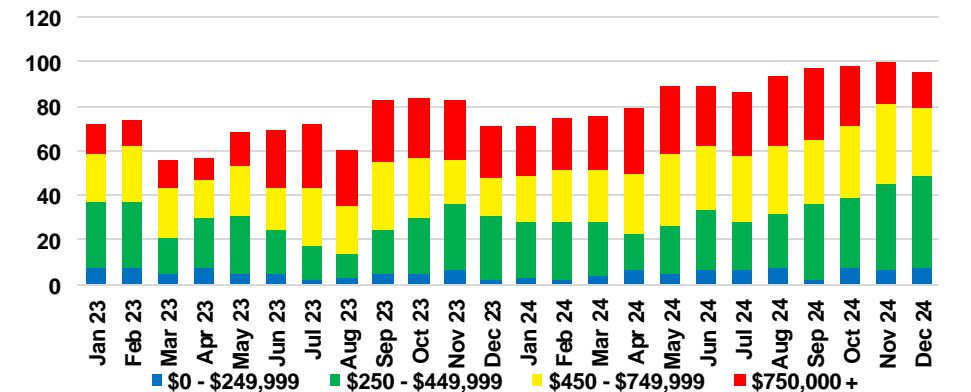

LUMPKIN COUNTY INVENTORY BY PRICE POINT