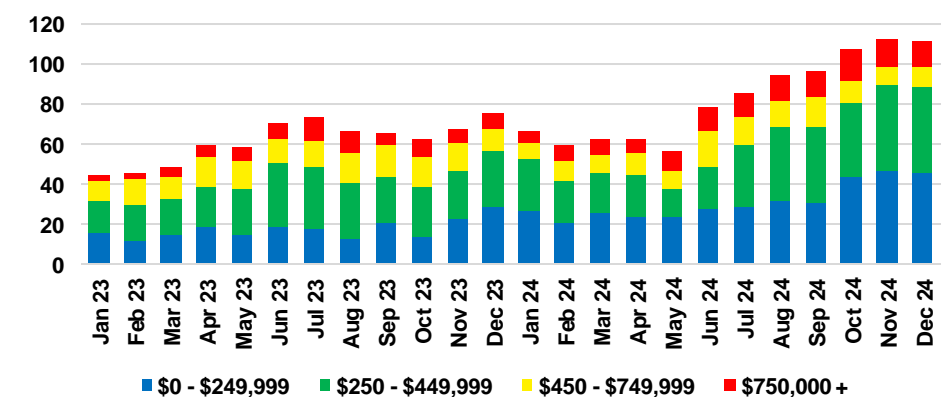

STEPHENS COUNTY INVENTORY BY PRICE POINT