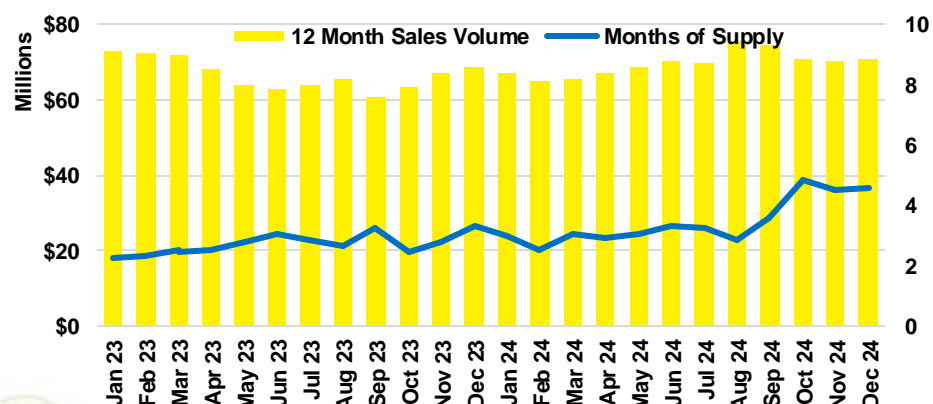

BANKS COUNTY SALES VOLUME VS SUPPLY