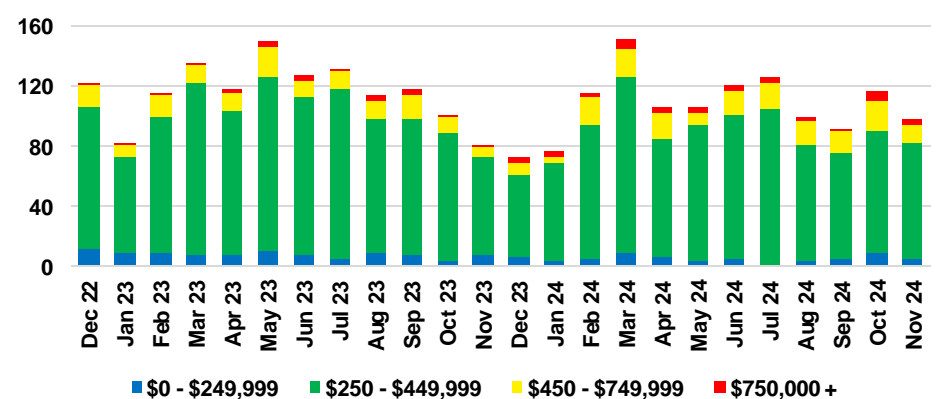

BANKS COUNTY INVENTORY BY PRICE POINT

BARROW COUNTY QUICK N'DICATORS

BARROW COUNTY SALES VOLUME VS SUPPLY

BARROW COUNTY INVENTORY MONTHS OF SUPPLY

BARROW COUNTY 12 MONTH AVERAGE SALES PRICE

BARROW COUNTY SALES BY PRICE POINT

BARROW COUNTY INVENTORY BY PRICE POINT

CHEROKEE COUNTY QUICK N'DICATORS

CHEROKEE COUNTY SALES VOLUME VS SUPPLY

CHEROKEE COUNTY INVENTORY MONTHS OF SUPPLY

CHEROKEE COUNTY 12 MONTH AVERAGE SALES PRICE

CHEROKEE COUNTY SALES BY PRICE POINT