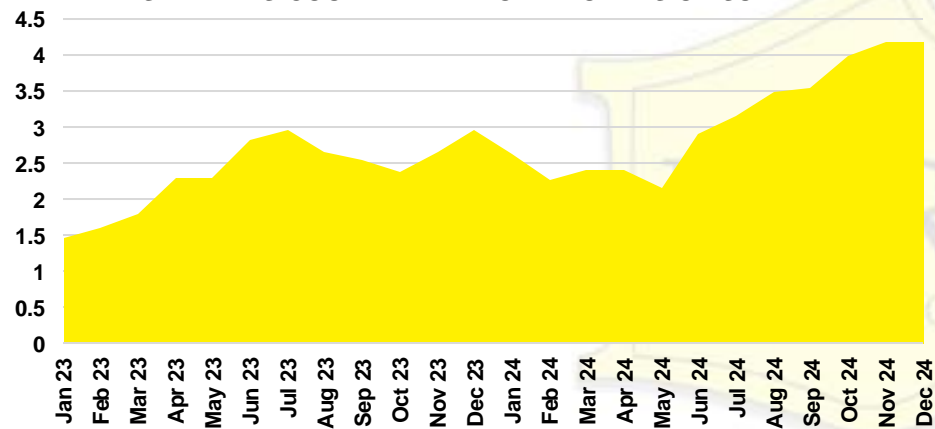

RABUN COUNTY SALES BY PRICE POINT

RABUN COUNTY INVENTORY BY PRICE POINT

STEPHENS COUNTY QUICK N' DICATORS

STEPHENS COUNTY SALES VOLUME VS SUPPLY

STEPHENS COUNTY INVENTORY MONTHS OF SUPPLY

STEPHENS COUNTY 12 MONTH AVERAGE SALES PRICE