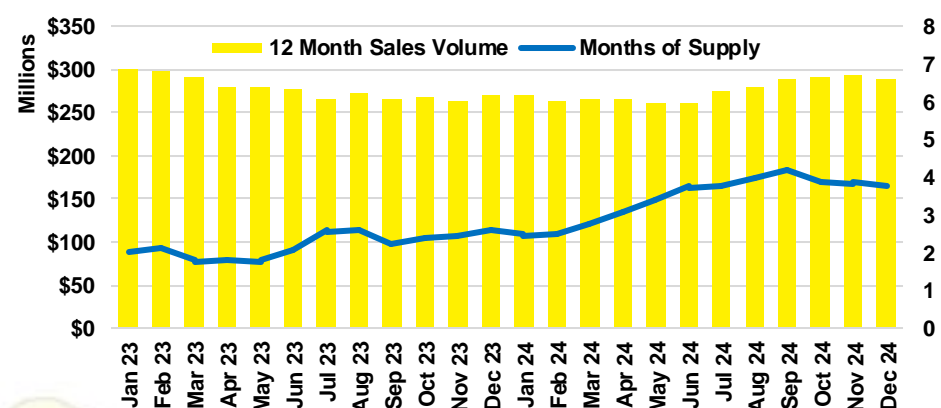

DAWSON COUNTY SALES VOLUME VS SUPPLY