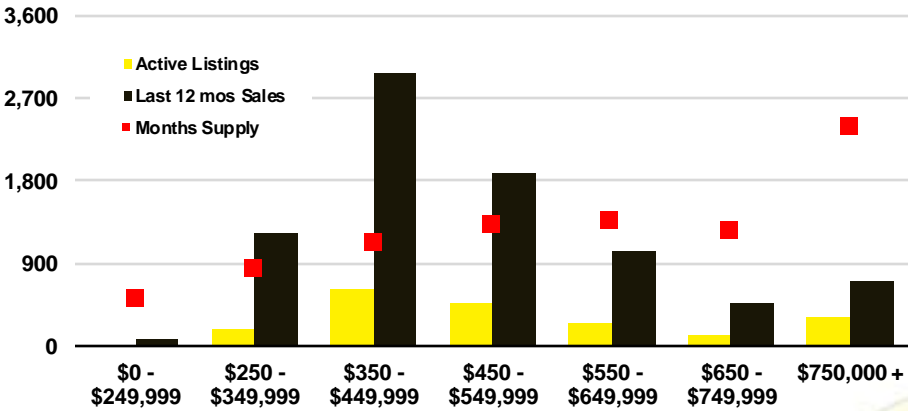

DAWSON COUNTY INVENTORY BY PRICE POINT

FORSYTH COUNTY QUICK N'DICATORS

FORSYTH COUNTY SALES VOLUME VS SUPPLY

FORSYTH COUNTY INVENTORY MONTHS OF SUPPLY

FORSYTH COUNTY 12 MONTH AVERAGE SALES PRICE

FORSYTH COUNTY SALES BY PRICE POINT

FORSYTH COUNTY INVENTORY BY PRICE POINT

FRANKLIN COUNTY QUICK N'DICATORS

FRANKLIN COUNTY SALES VOLUME VS SUPPLY

FRANKLIN COUNTY INVENTORY MONTHS OF SUPPLY

FRANKLIN COUNTY 12 MONTH AVERAGE SALES PRICE

FRANKLIN COUNTY SALES BY PRICE POINT

FRANKLIN COUNTY INVENTORY BY PRICE POINT

GWINNETT COUNTY QUICK N' DICATORS

GWINNETT COUNTY SALES VOLUME VS SUPPLY

GWINNETT COUNTY INVENTORY MONTHS OF SUPPLY

GWINNETT COUNTY 12 MONTH AVERAGE SALES PRICE

GWINNETT COUNTY SALES BY PRICE POINT