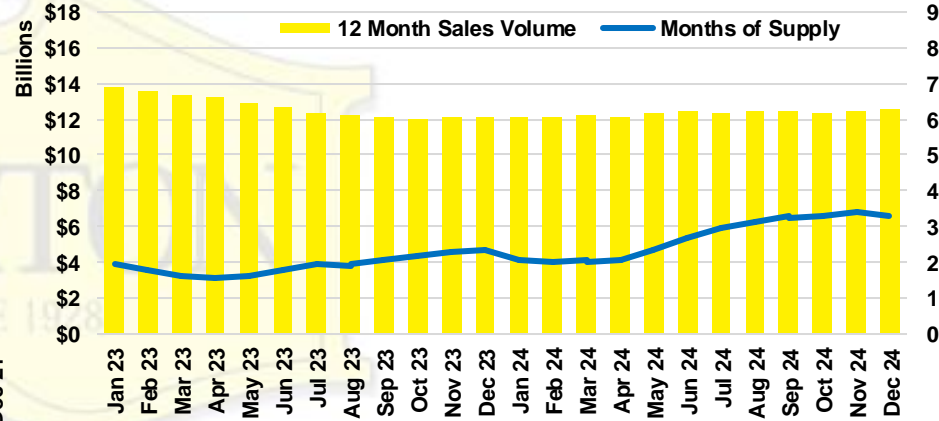

NORTH GEORGIA DEEP DIVE MARKET DATA

December 2024

December 2024

DEEP DIVE

NORTH GEORGIA QUICK N' DICATORS

NORTH GEORGIA INVENTORY MONTHS OF SUPPLY

NORTH GEORGIA SALES VOLUME VS SUPPLY

NORTH GEORGIA SALES BY PRICE POINT