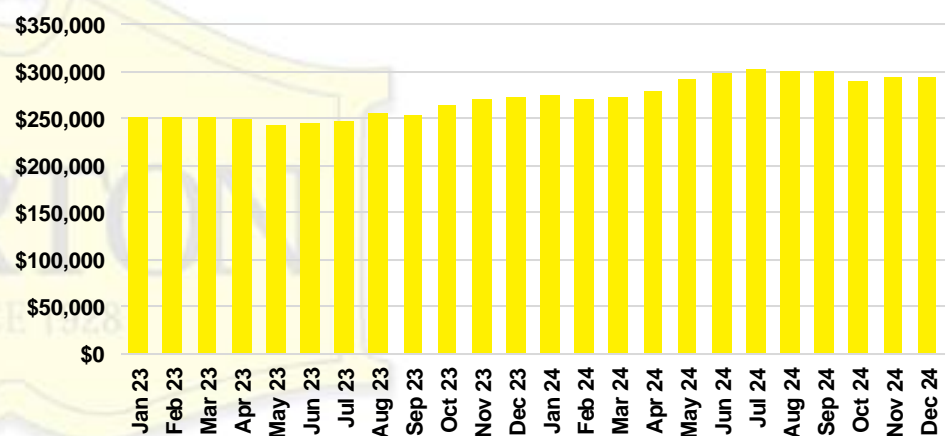

PICKENS COUNTY SALES BY PRICE POINT

PICKENS COUNTY INVENTORY BY PRICE POINT

RABUN COUNTY QUICK N'DICATORS

RABUN COUNTY SALES VOLUME VS SUPPLY

RABUN COUNTY INVENTORY MONTHS OF SUPPLY

RABUN COUNTY 12 MONTH AVERAGE SALES PRICE

RABUN COUNTY SALES BY PRICE POINT

RABUN COUNTY INVENTORY BY PRICE POINT

STEPHENS COUNTY QUICK N' DICATORS

STEPHENS COUNTY SALES VOLUME VS SUPPLY

STEPHENS COUNTY INVENTORY MONTHS OF SUPPLY

STEPHENS COUNTY 12 MONTH AVERAGE SALES PRICE