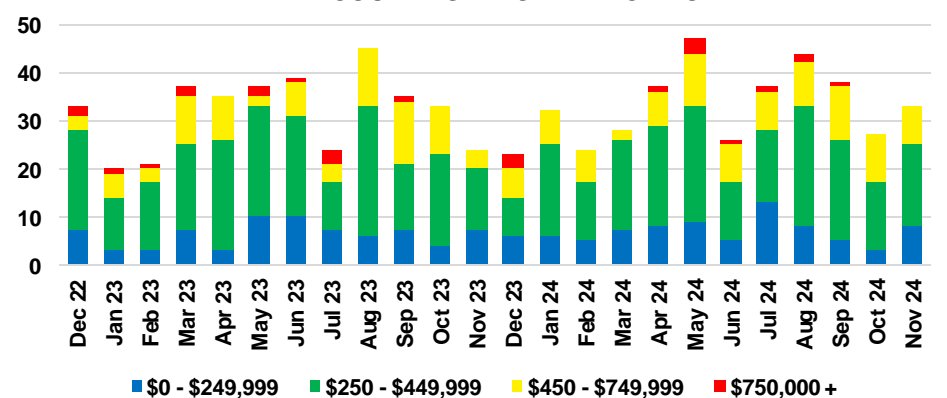

WALTON COUNTY SALES BY PRICE POINT

WALTON COUNTY INVENTORY BY PRICE POINT

WHITE COUNTY QUICK N'DICATORS

WHITE COUNTY SALES VOLUME VS SUPPLY

WHITE COUNTY INVENTORY MONTHS OF SUPPLY

WHITE COUNTY 12 MONTH AVERAGE SALES PRICE

WHITE COUNTY SALES BY PRICE POINT

WHITE COUNTY INVENTORY BY PRICE POINT