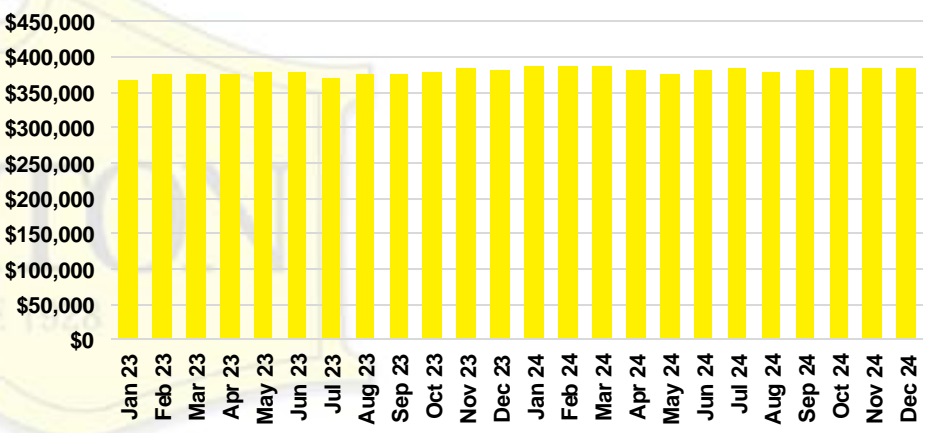

WALTON COUNTY SALES BY PRICE POINT

WALTON COUNTY INVENTORY BY PRICE POINT

WHITE COUNTY QUICK N'DICATORS

WHITE COUNTY SALES VOLUME VS SUPPLY

WHITE COUNTY INVENTORY MONTHS OF SUPPLY

WHITE COUNTY 12 MONTH AVERAGE SALES PRICE

WHITE COUNTY SALES BY PRICE POINT

WHITE COUNTY INVENTORY BY PRICE POINT