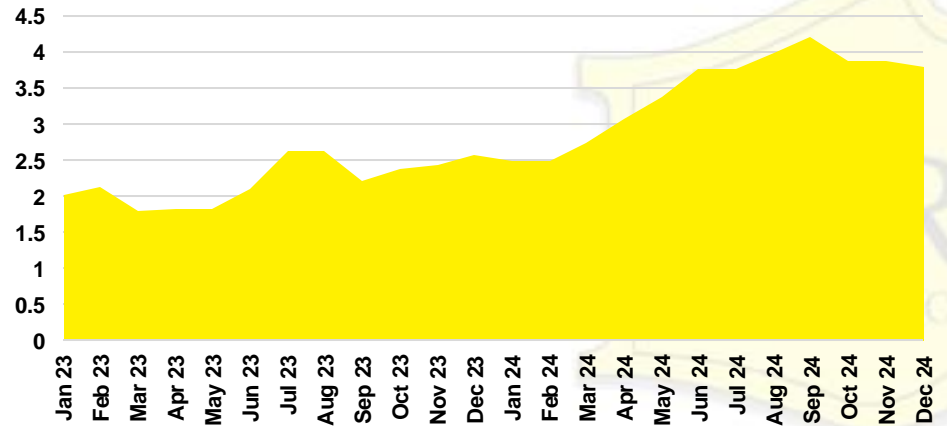

CHEROKEE COUNTY INVENTORY BY PRICE POINT

DAWSON COUNTY QUICK N'DICATORS

DAWSON COUNTY SALES VOLUME VS SUPPLY

DAWSON COUNTY INVENTORY MONTHS OF SUPPLY

DAWSON COUNTY 12 MONTH AVERAGE SALES PRICE

DAWSON COUNTY SALES BY PRICE POINT