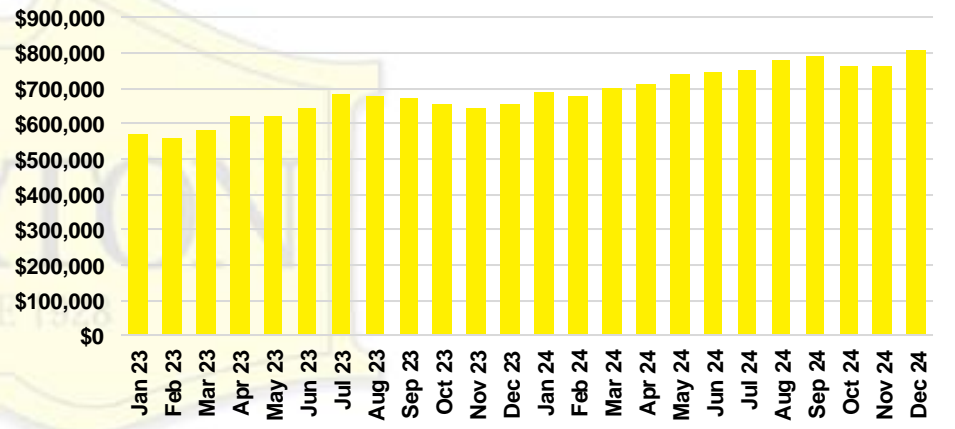

PICKENS COUNTY SALES BY PRICE POINT

PICKENS COUNTY INVENTORY BY PRICE POINT

RABUN COUNTY QUICK N'DICATORS

RABUN COUNTY SALES VOLUME VS SUPPLY

RABUN COUNTY INVENTORY MONTHS OF SUPPLY

RABUN COUNTY 12 MONTH AVERAGE SALES PRICE