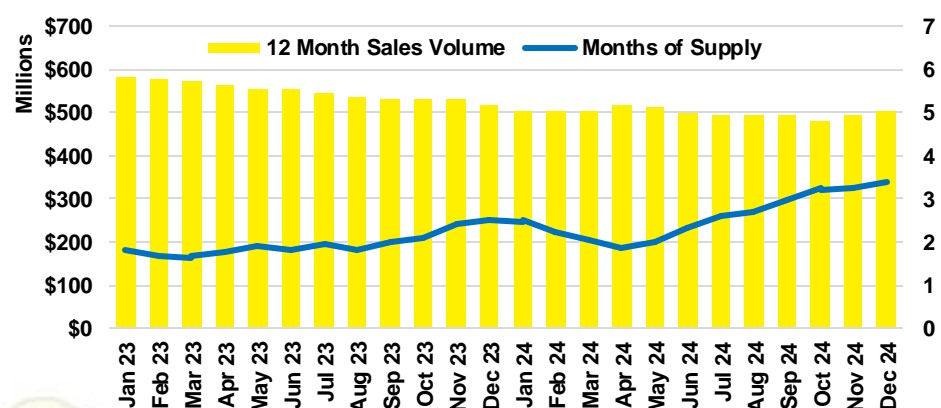

NORTH GEORGIA DEEP DIVE MARKET DATA

December 2024

December 2024

DEEP DIVE

NORTH GEORGIA QUICK N' DICATORS

NORTH GEORGIA INVENTORY MONTHS OF SUPPLY

NORTH GEORGIA SALES VOLUME VS SUPPLY

NORTH GEORGIA SALES BY PRICE POINT

NORTH GEORGIA INVENTORY BY PRICE POINT

BANKS COUNTY QUICK N'DICATORS

BANKS COUNTY SALES VOLUME VS SUPPLY

BANKS COUNTY INVENTORY MONTHS OF SUPPLY

BANKS COUNTY 12 MONTH AVERAGE SALES PRICE

BANKS COUNTY SALES BY PRICE POINT

BANKS COUNTY INVENTORY BY PRICE POINT

BARROW COUNTY QUICK N'DICATORS

BARROW COUNTY SALES VOLUME VS SUPPLY

BARROW COUNTY INVENTORY MONTHS OF SUPPLY

BARROW COUNTY 12 MONTH AVERAGE SALES PRICE

BARROW COUNTY SALES BY PRICE POINT