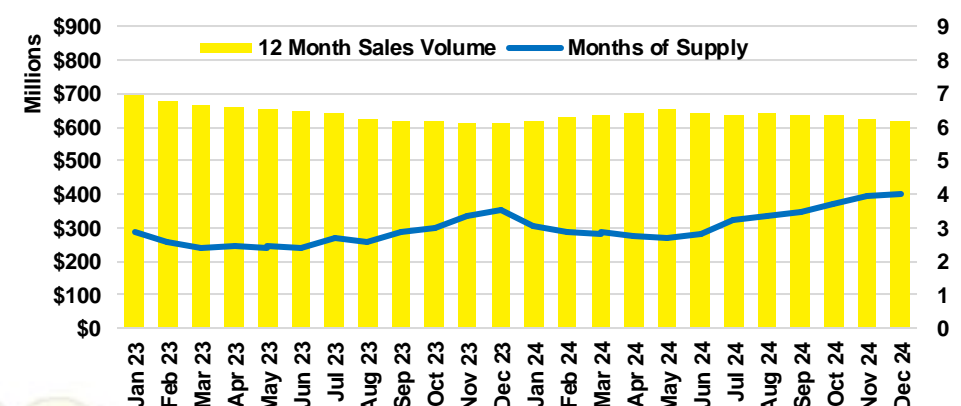

STEPHENS COUNTY SALES BY PRICE POINT

STEPHENS COUNTY INVENTORY BY PRICE POINT

WALTON COUNTY QUICK N'DICATORS

WALTON COUNTY SALES VOLUME VS SUPPLY

WALTON COUNTY INVENTORY MONTHS OF SUPPLY

WALTON COUNTY 12 MONTH AVERAGE SALES PRICE