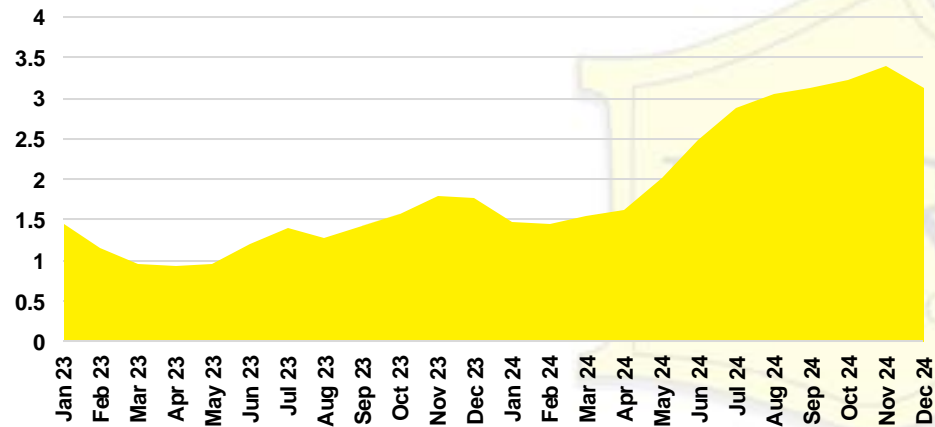

DAWSON COUNTY INVENTORY BY PRICE POINT

FORSYTH COUNTY QUICK N'DICATORS

FORSYTH COUNTY SALES VOLUME VS SUPPLY

FORSYTH COUNTY INVENTORY MONTHS OF SUPPLY

FORSYTH COUNTY 12 MONTH AVERAGE SALES PRICE

FORSYTH COUNTY SALES BY PRICE POINT