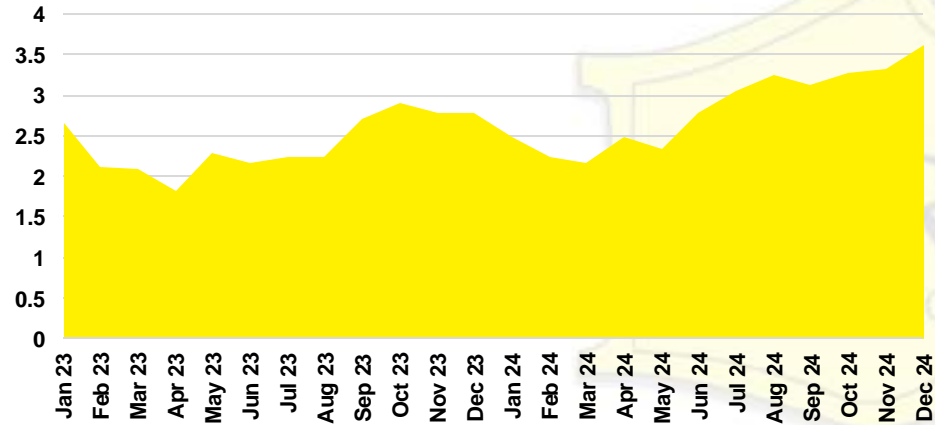

GWINNETT COUNTY INVENTORY BY PRICE POINT

HABERSHAM COUNTY QUICK N'DICATORS

HABERSHAM COUNTY SALES VOLUME VS SUPPLY

HABERSHAM COUNTY INVENTORY MONTHS OF SUPPLY

HABERSHAM COUNTY 12 MONTH AVERAGE SALES PRICE