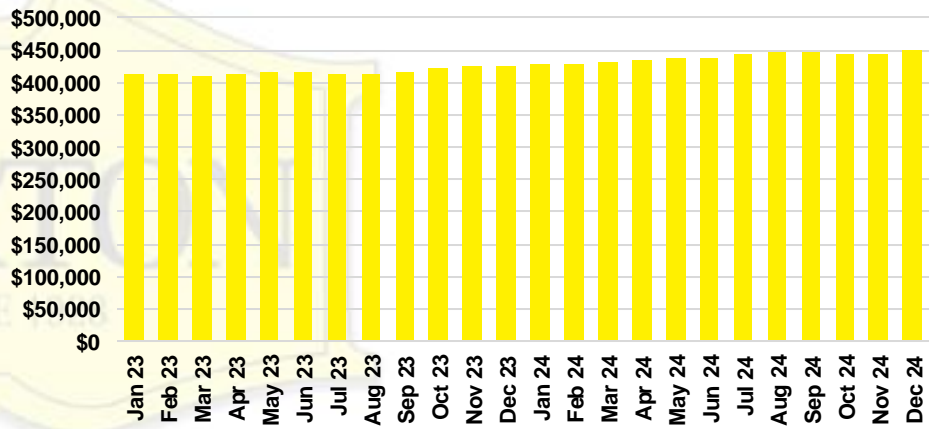

HALL COUNTY SALES BY PRICE POINT

HALL COUNTY INVENTORY BY PRICE POINT

JACKSON COUNTY QUICK N'DICATORS

JACKSON COUNTY SALES VOLUME VS SUPPLY

JACKSON COUNTY INVENTORY MONTHS OF SUPPLY

JACKSON COUNTY 12 MONTH AVERAGE SALES PRICE