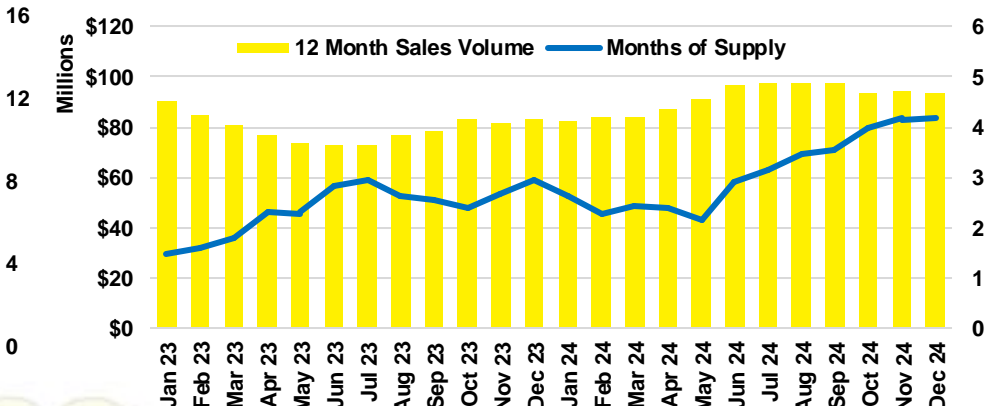

RABUN COUNTY SALES BY PRICE POINT

RABUN COUNTY INVENTORY BY PRICE POINT

STEPHENS COUNTY QUICK N' DICATORS

STEPHENS COUNTY SALES VOLUME VS SUPPLY

STEPHENS COUNTY INVENTORY MONTHS OF SUPPLY

STEPHENS COUNTY 12 MONTH AVERAGE SALES PRICE