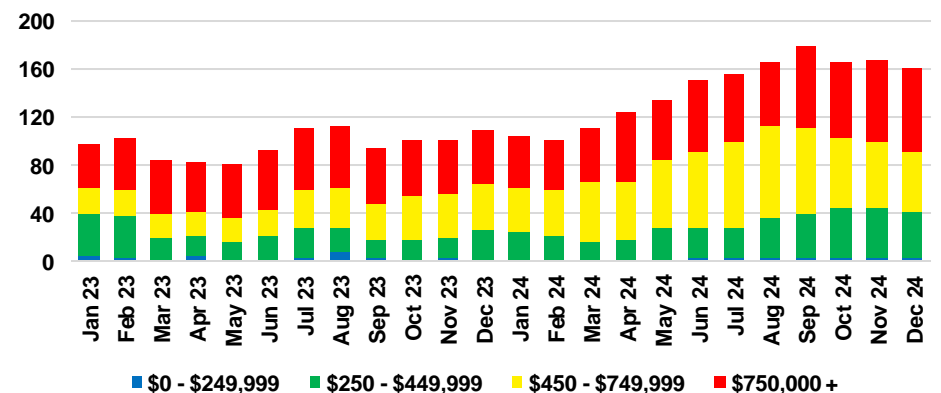

BARROW COUNTY INVENTORY BY PRICE POINT

CHEROKEE COUNTY QUICK N'DICATORS

CHEROKEE COUNTY SALES VOLUME VS SUPPLY

CHEROKEE COUNTY INVENTORY MONTHS OF SUPPLY

CHEROKEE COUNTY 12 MONTH AVERAGE SALES PRICE

CHEROKEE COUNTY SALES BY PRICE POINT

CHEROKEE COUNTY INVENTORY BY PRICE POINT

DAWSON COUNTY QUICK N'DICATORS

DAWSON COUNTY SALES VOLUME VS SUPPLY

DAWSON COUNTY INVENTORY MONTHS OF SUPPLY

DAWSON COUNTY 12 MONTH AVERAGE SALES PRICE

DAWSON COUNTY SALES BY PRICE POINT

DAWSON COUNTY INVENTORY BY PRICE POINT

FORSYTH COUNTY QUICK N'DICATORS

FORSYTH COUNTY SALES VOLUME VS SUPPLY

FORSYTH COUNTY INVENTORY MONTHS OF SUPPLY

FORSYTH COUNTY 12 MONTH AVERAGE SALES PRICE

FORSYTH COUNTY SALES BY PRICE POINT