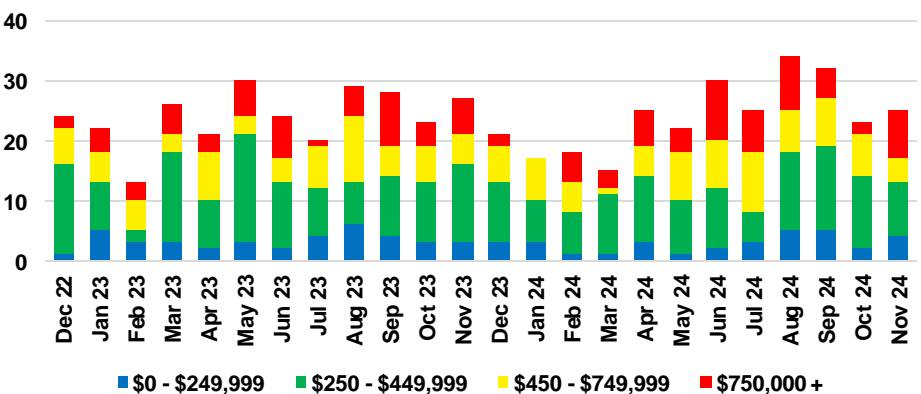

PICKENS COUNTY SALES BY PRICE POINT

PICKENS COUNTY INVENTORY BY PRICE POINT

RABUN COUNTY QUICK N'DICATORS

RABUN COUNTY SALES VOLUME VS SUPPLY

RABUN COUNTY INVENTORY MONTHS OF SUPPLY

RABUN COUNTY 12 MONTH AVERAGE SALES PRICE

RABUN COUNTY SALES BY PRICE POINT

RABUN COUNTY INVENTORY BY PRICE POINT

STEPHENS COUNTY QUICK N' DICATORS

STEPHENS COUNTY SALES VOLUME VS SUPPLY

STEPHENS COUNTY INVENTORY MONTHS OF SUPPLY

STEPHENS COUNTY 12 MONTH AVERAGE SALES PRICE