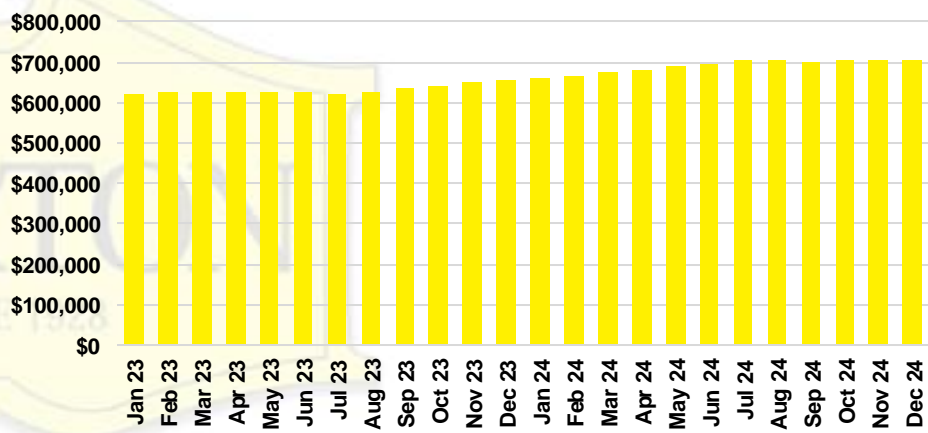

DAWSON COUNTY INVENTORY BY PRICE POINT

FORSYTH COUNTY QUICK N'DICATORS

FORSYTH COUNTY SALES VOLUME VS SUPPLY

FORSYTH COUNTY INVENTORY MONTHS OF SUPPLY

FORSYTH COUNTY 12 MONTH AVERAGE SALES PRICE

FORSYTH COUNTY SALES BY PRICE POINT