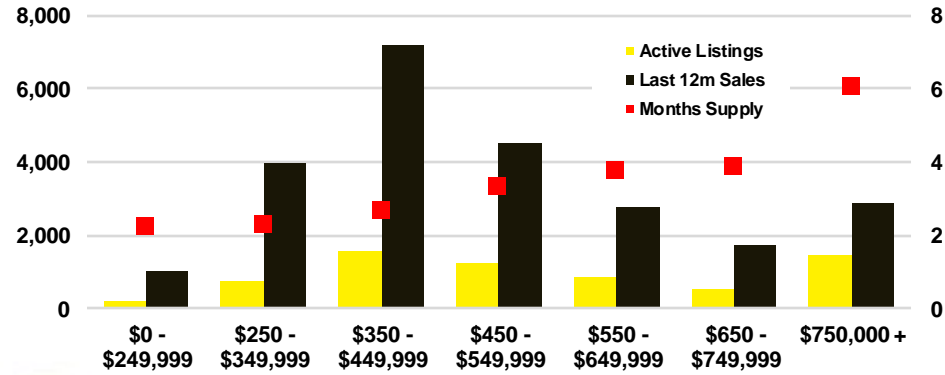

NORTH GEORGIA DEEP DIVE MARKET DATA

December 2024

December 2024

DEEP DIVE

NORTH GEORGIA QUICK N' DICATORS

NORTH GEORGIA INVENTORY MONTHS OF SUPPLY

NORTH GEORGIA SALES VOLUME VS SUPPLY

NORTH GEORGIA SALES BY PRICE POINT

WALTON COUNTY SALES BY PRICE POINT

WALTON COUNTY INVENTORY BY PRICE POINT

WHITE COUNTY QUICK N'DICATORS

WHITE COUNTY SALES VOLUME VS SUPPLY

WHITE COUNTY INVENTORY MONTHS OF SUPPLY

WHITE COUNTY 12 MONTH AVERAGE SALES PRICE