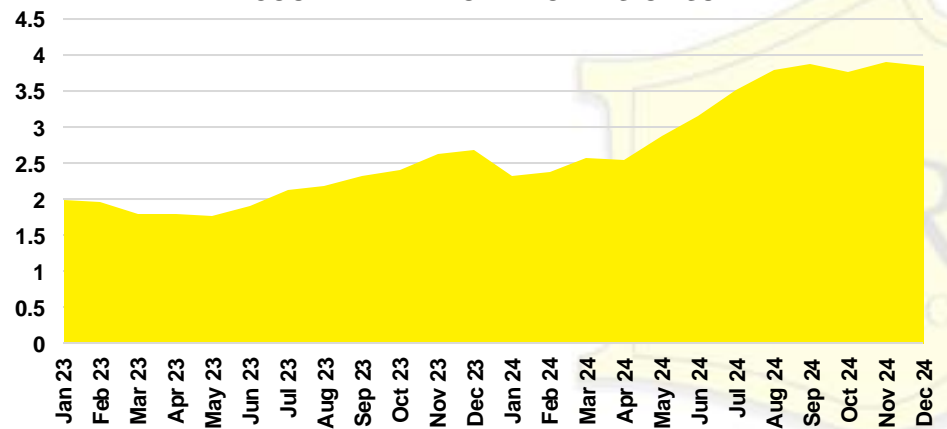

HABERSHAM COUNTY SALES BY PRICE POINT

HABERSHAM COUNTY INVENTORY BY PRICE POINT

HALL COUNTY QUICK N'DICATORS

HALL COUNTY SALES VOLUME VS SUPPLY

HALL COUNTY INVENTORY MONTHS OF SUPPLY

HALL COUNTY 12 MONTH AVERAGE SALES PRICE