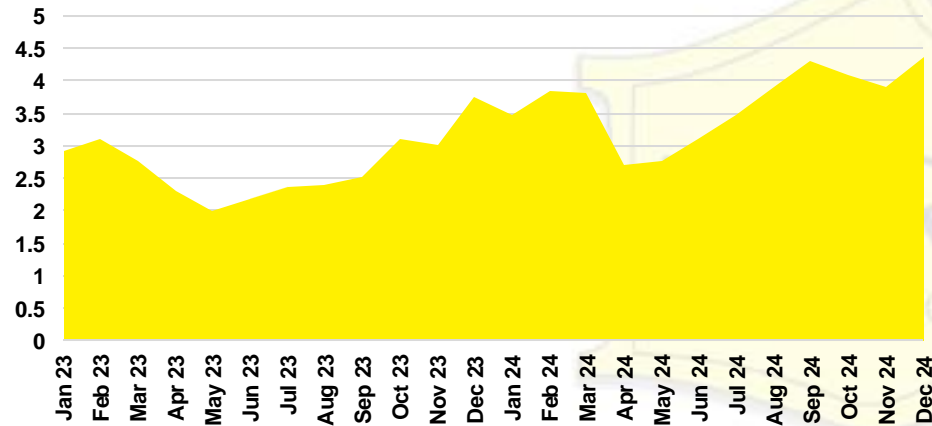

FORSYTH COUNTY INVENTORY BY PRICE POINT

FRANKLIN COUNTY QUICK N'DICATORS

FRANKLIN COUNTY SALES VOLUME VS SUPPLY

FRANKLIN COUNTY INVENTORY MONTHS OF SUPPLY

FRANKLIN COUNTY 12 MONTH AVERAGE SALES PRICE

FRANKLIN COUNTY SALES BY PRICE POINT