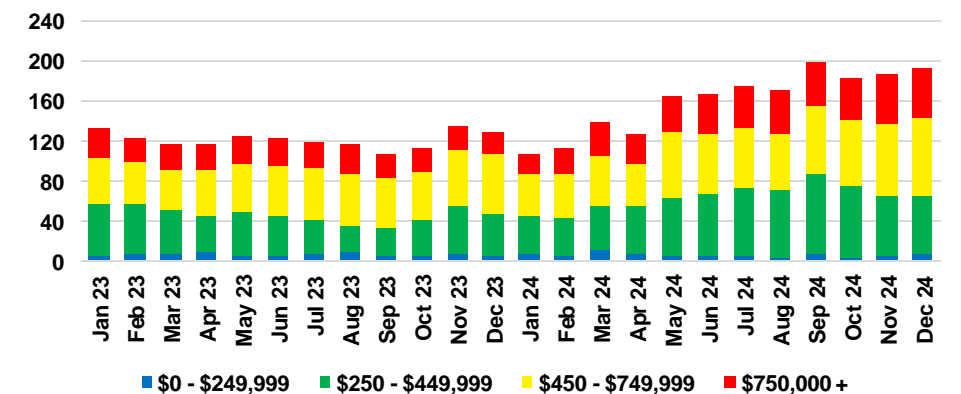

PICKENS COUNTY INVENTORY BY PRICE POINT