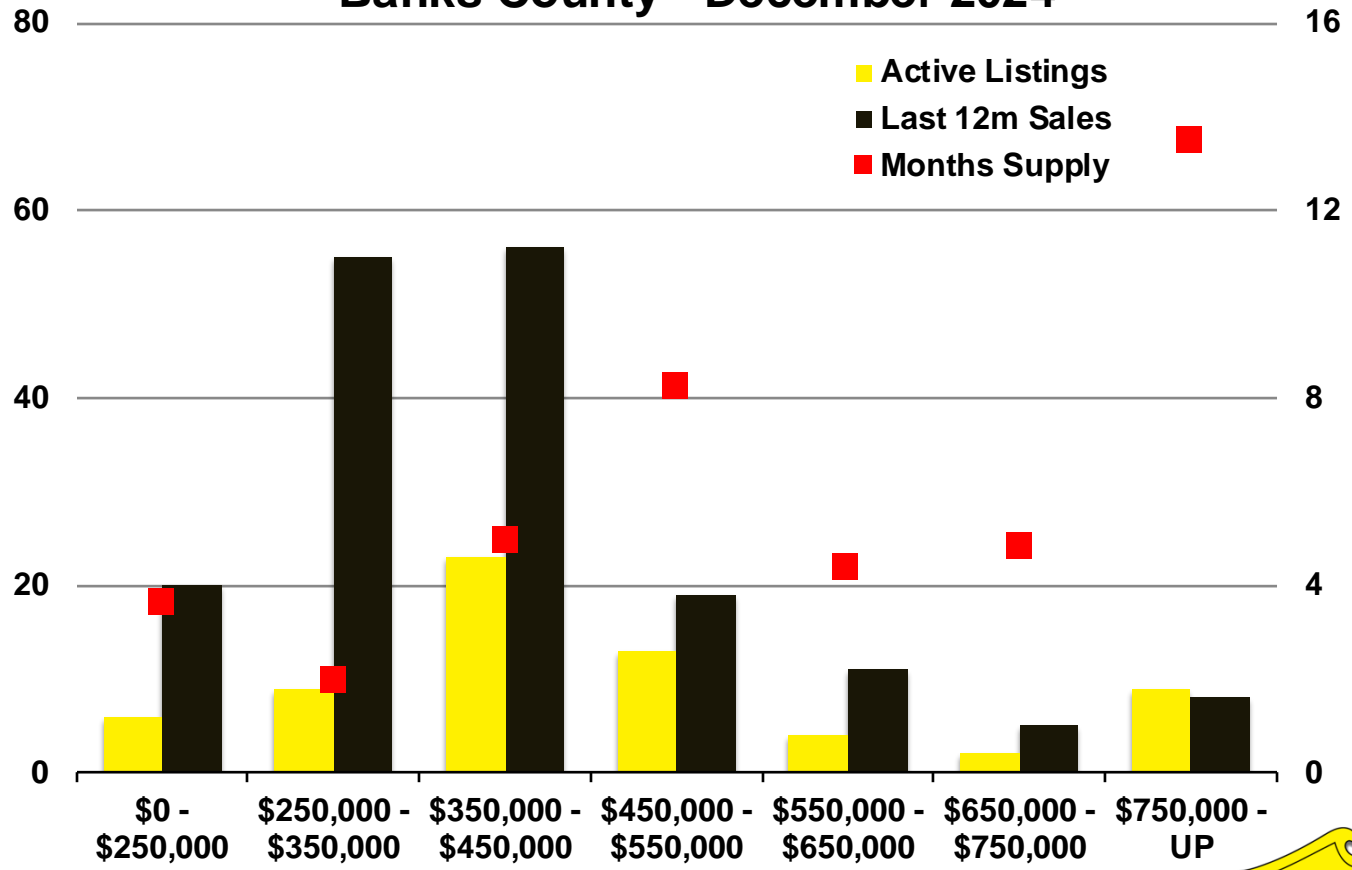

N INDICATORS

December 2024

NORTH GEORGIA

December 2024

N'icators is a monthly publication of The Norton Agency with data from FMLS and GMLS sources that we deem reliable. For more information contact info@gonorton.com Copyright Norton Native Intelligence 2024.

Banks County - December 2024

Barrow County - December 2024

Cherokee County - December 2024

Dawson County - December 2024

Forsyth County - December 2024

Franklin County - December 2024

Gwinnett County - December 2024

Habersham County - December 2024

Hall County - December 2024

Jackson County - December 2024

Lumpkin County - December 2024

Pickens County - December 2024

N'dicators is a monthly publication of The Norton Agency with data from FMLS and GAMLS sources that we deem reliable. For more information contact info@gonorton.com Copyright Norton Native Intelligence 2024.

Rabun County - December 2024

Stephens County - December 2024

Walton County - December 2024

White County - December 2024