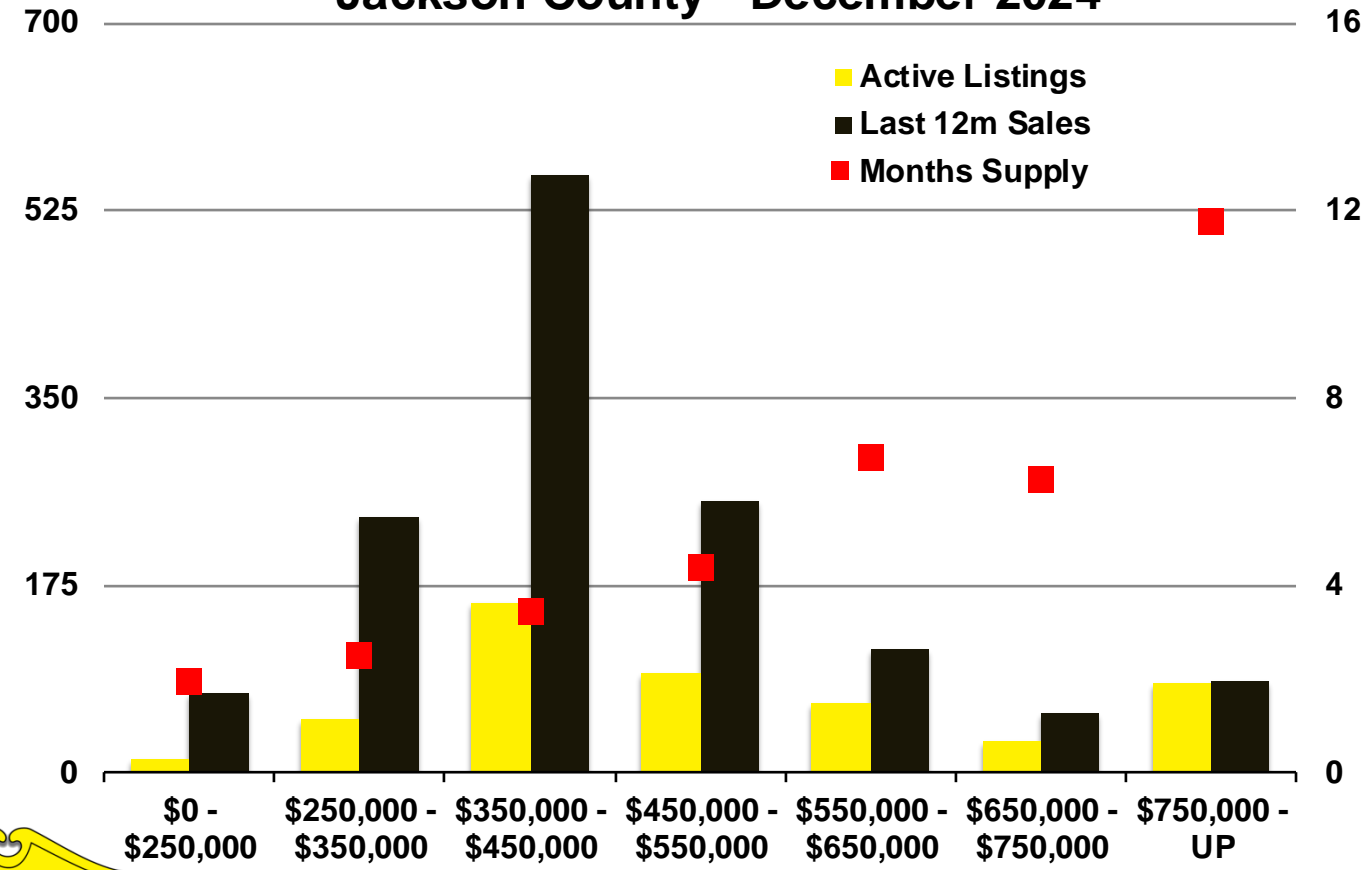

Banks County - December 2024

Barrow County - December 2024

Cherokee County - December 2024

Dawson County - December 2024

Forsyth County - December 2024

Franklin County - December 2024

Gwinnett County - December 2024

Habersham County - December 2024

Hall County - December 2024

Jackson County - December 2024

Lumpkin County - December 2024

Pickens County - December 2024

N'dicators is a monthly publication of The Norton Agency with data from FMLS and GAMLS sources that we deem reliable. For more information contact info@gonorton.com Copyright Norton Native Intelligence 2024.

Rabun County - December 2024

Stephens County - December 2024

Walton County - December 2024

White County - December 2024