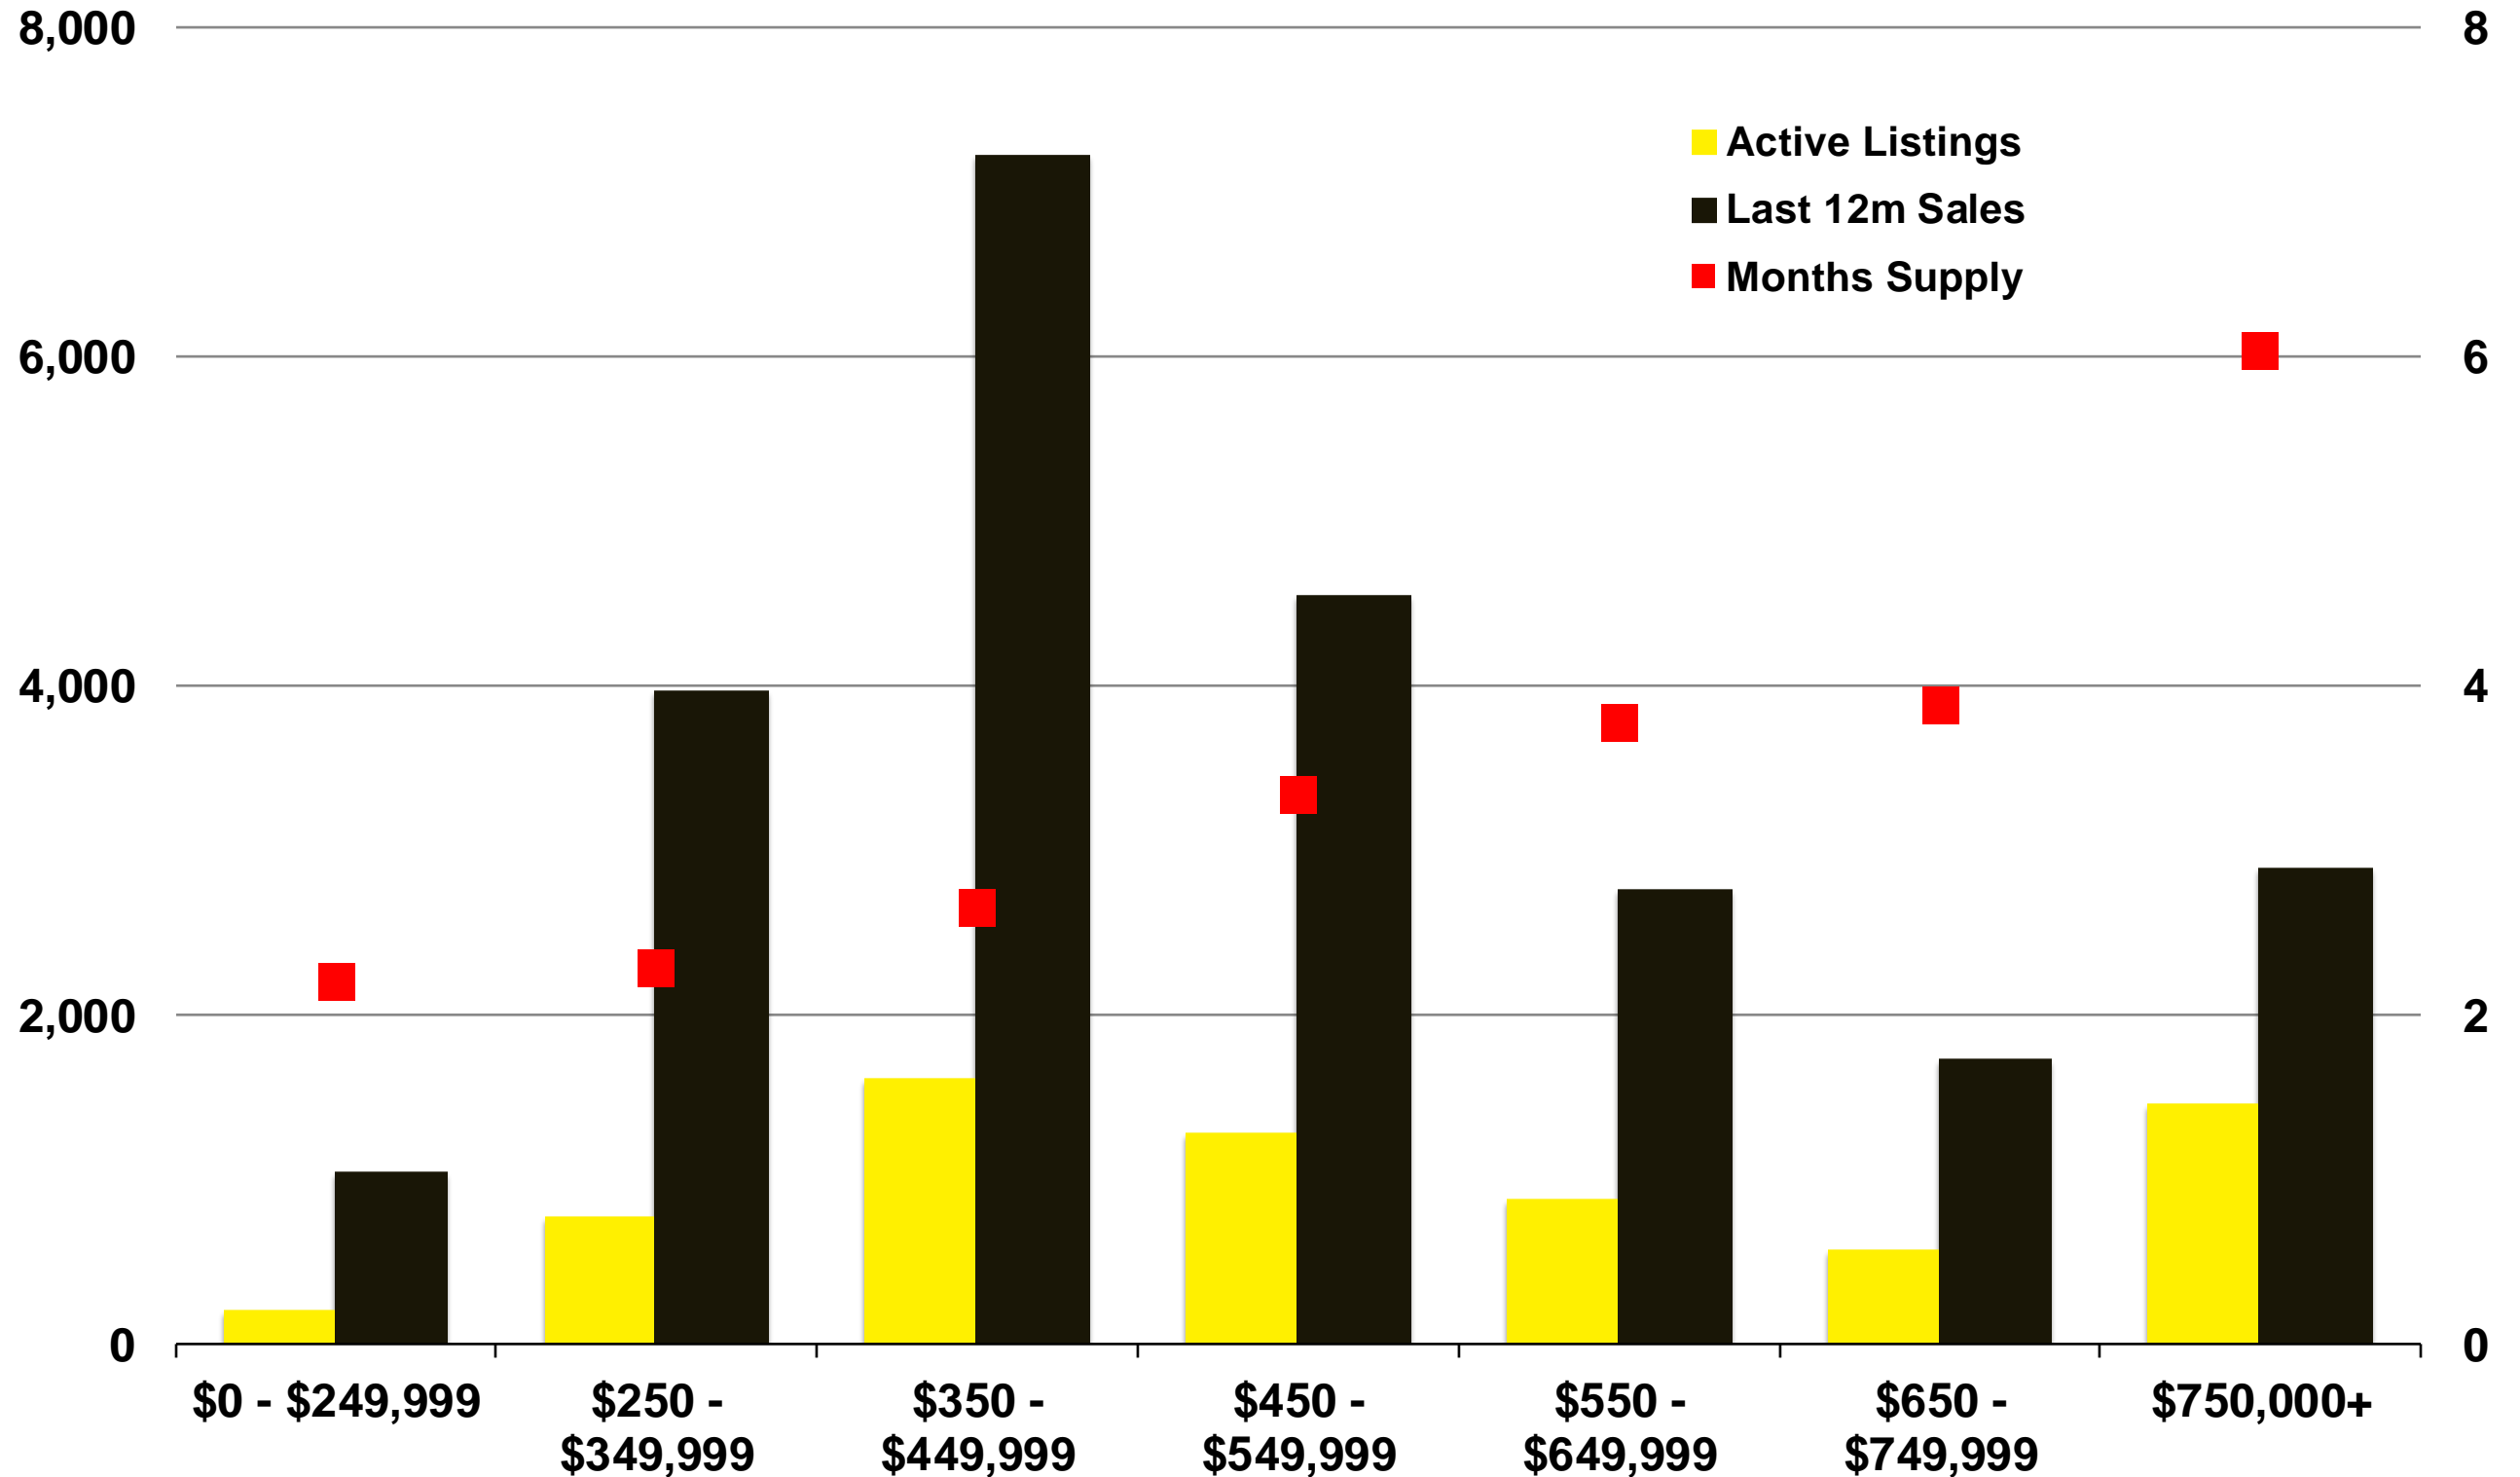

N INDICATORS

December 2024

NORTH GEORGIA

December 2024

N'icators is a monthly publication of The Norton Agency with data from FMLS and GMLS sources that we deem reliable. For more information contact info@gonorton.com Copyright Norton Native Intelligence 2024.

Banks County - December 2024

Barrow County - December 2024

Cherokee County - December 2024

Dawson County - December 2024

Forsyth County - December 2024

Franklin County - December 2024

Gwinnett County - December 2024

Habersham County - December 2024

Hall County - December 2024

Jackson County - December 2024

Lumpkin County - December 2024

Pickens County - December 2024

N'dicators is a monthly publication of The Norton Agency with data from FMLS and GAMLS sources that we deem reliable. For more information contact info@gonorton.com Copyright Norton Native Intelligence 2024.

Rabun County - December 2024

Stephens County - December 2024

Walton County - December 2024

White County - December 2024