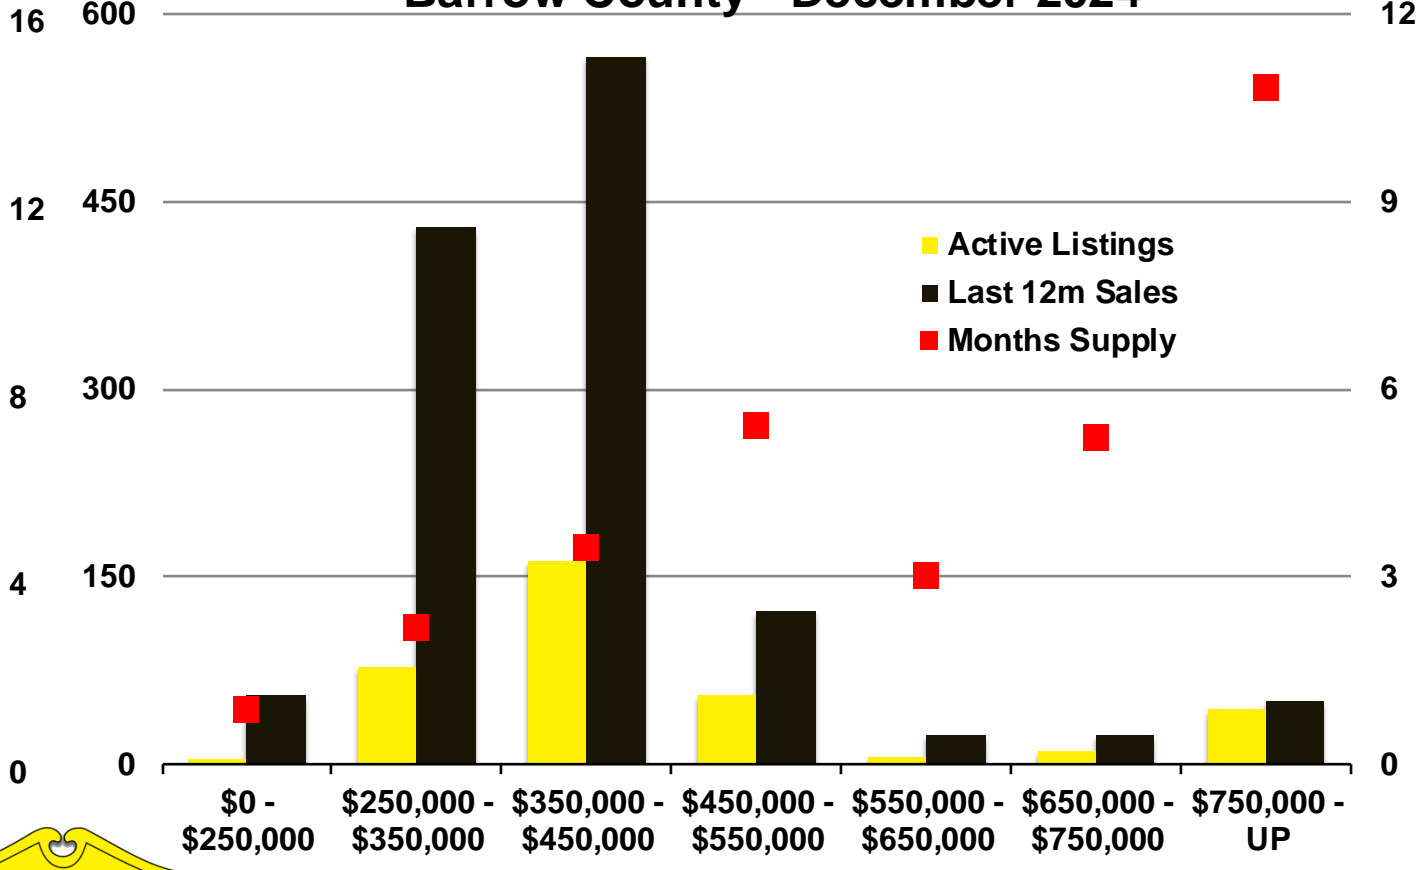

Banks County - December 2024

Barrow County - December 2024

Cherokee County - December 2024

Dawson County - December 2024

Forsyth County - December 2024

Franklin County - December 2024

Gwinnett County - December 2024

Habersham County - December 2024

Hall County - December 2024

Jackson County - December 2024

Lumpkin County - December 2024

Pickens County - December 2024

N'dicators is a monthly publication of The Norton Agency with data from FMLS and GAMLS sources that we deem reliable. For more information contact info@gonorton.com Copyright Norton Native Intelligence 2024.

Rabun County - December 2024

Stephens County - December 2024

Walton County - December 2024

White County - December 2024