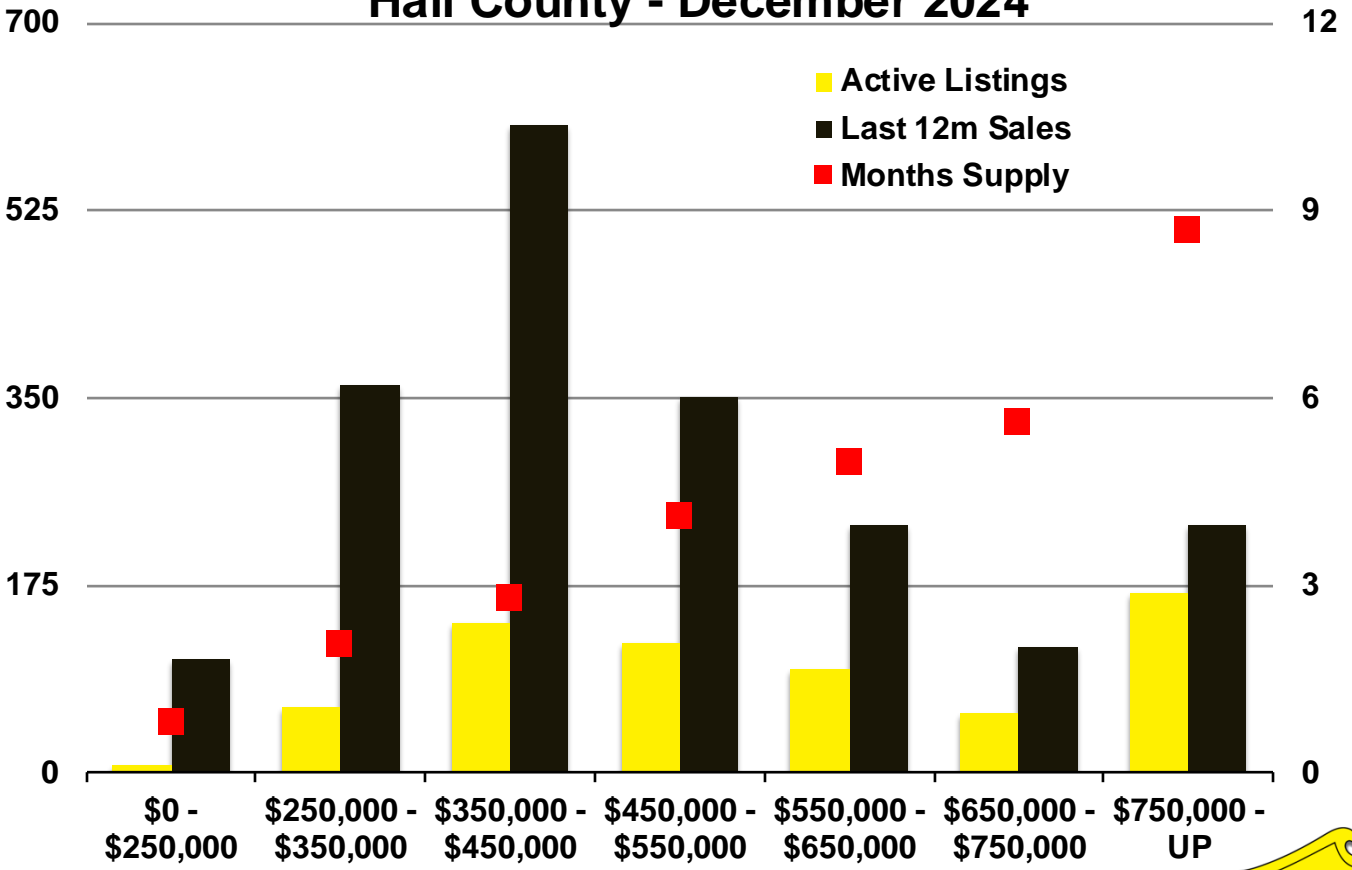

Banks County - December 2024

Barrow County - December 2024

Cherokee County - December 2024

Dawson County - December 2024

Forsyth County - December 2024

Franklin County - December 2024

Gwinnett County - December 2024

Habersham County - December 2024

Hall County - December 2024

Jackson County - December 2024

Lumpkin County - December 2024

Pickens County - December 2024

N'dicators is a monthly publication of The Norton Agency with data from FMLS and GAMLS sources that we deem reliable. For more information contact info@gonorton.com Copyright Norton Native Intelligence 2024.

Rabun County - December 2024

Stephens County - December 2024

Walton County - December 2024

White County - December 2024