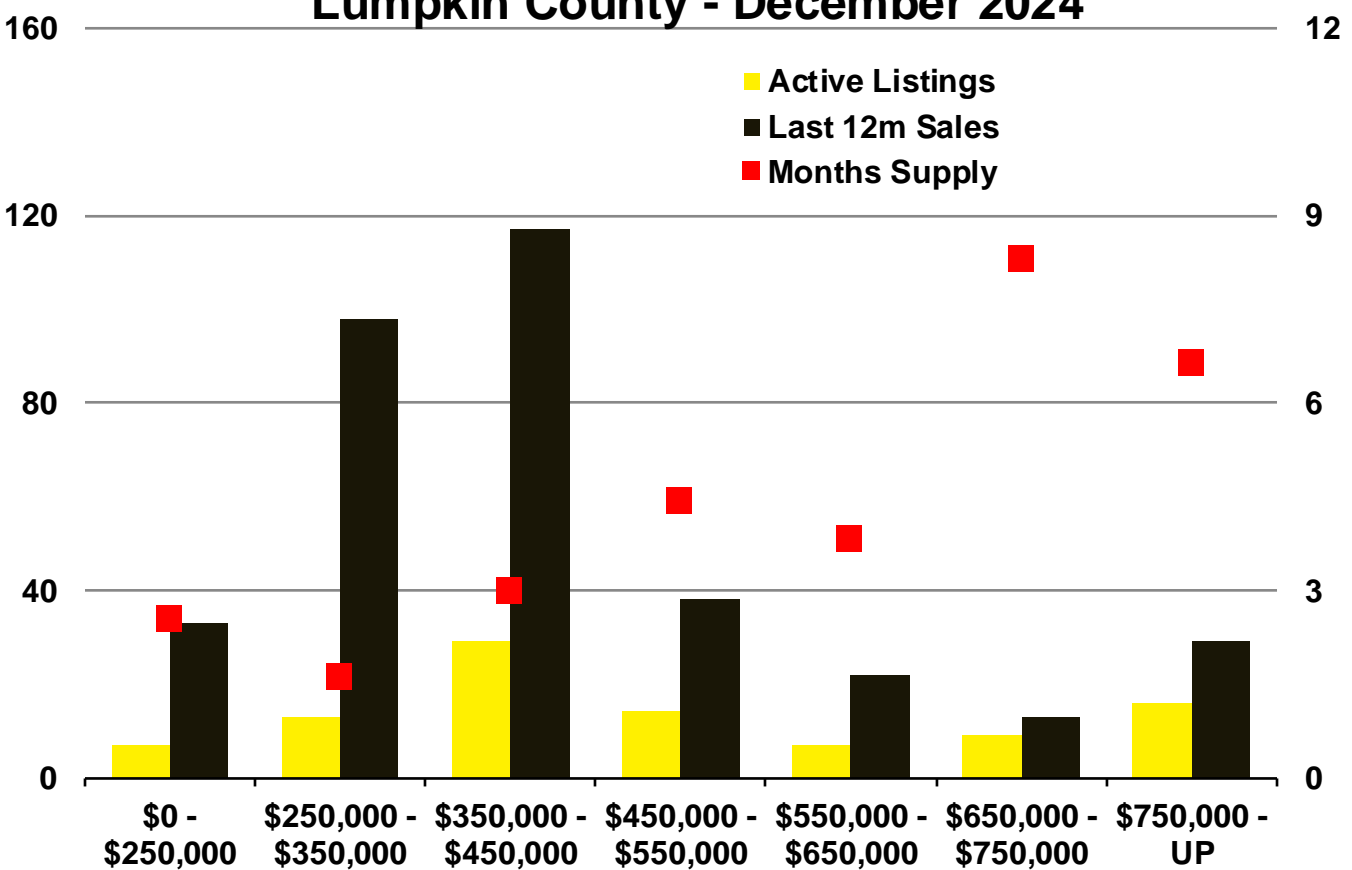

Banks County - December 2024

Barrow County - December 2024

Cherokee County - December 2024

Dawson County - December 2024

Forsyth County - December 2024

Franklin County - December 2024

Gwinnett County - December 2024

Habersham County - December 2024

Hall County - December 2024

Jackson County - December 2024

Lumpkin County - December 2024

Pickens County - December 2024

N'dicators is a monthly publication of The Norton Agency with data from FMLS and GAMLS sources that we deem reliable. For more information contact info@gonorton.com Copyright Norton Native Intelligence 2024.

Rabun County - December 2024

Stephens County - December 2024

Walton County - December 2024

White County - December 2024