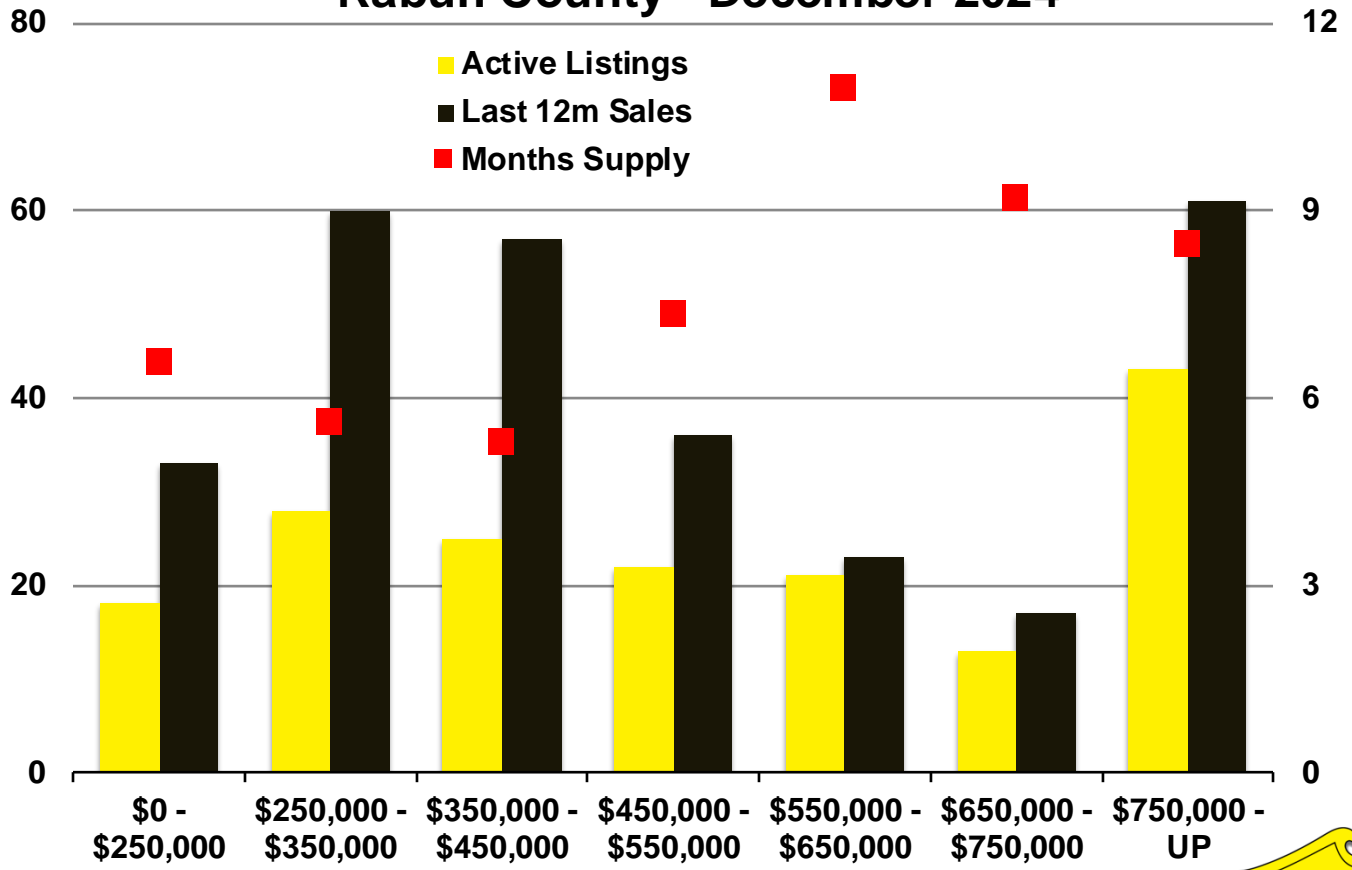

Banks County - December 2024

Barrow County - December 2024

Cherokee County - December 2024

Dawson County - December 2024

Forsyth County - December 2024

Franklin County - December 2024

Gwinnett County - December 2024

Habersham County - December 2024

Hall County - December 2024

Jackson County - December 2024

Lumpkin County - December 2024

Pickens County - December 2024

N'dicators is a monthly publication of The Norton Agency with data from FMLS and GAMLS sources that we deem reliable. For more information contact info@gonorton.com Copyright Norton Native Intelligence 2024.

Rabun County - December 2024

Stephens County - December 2024

Walton County - December 2024

White County - December 2024