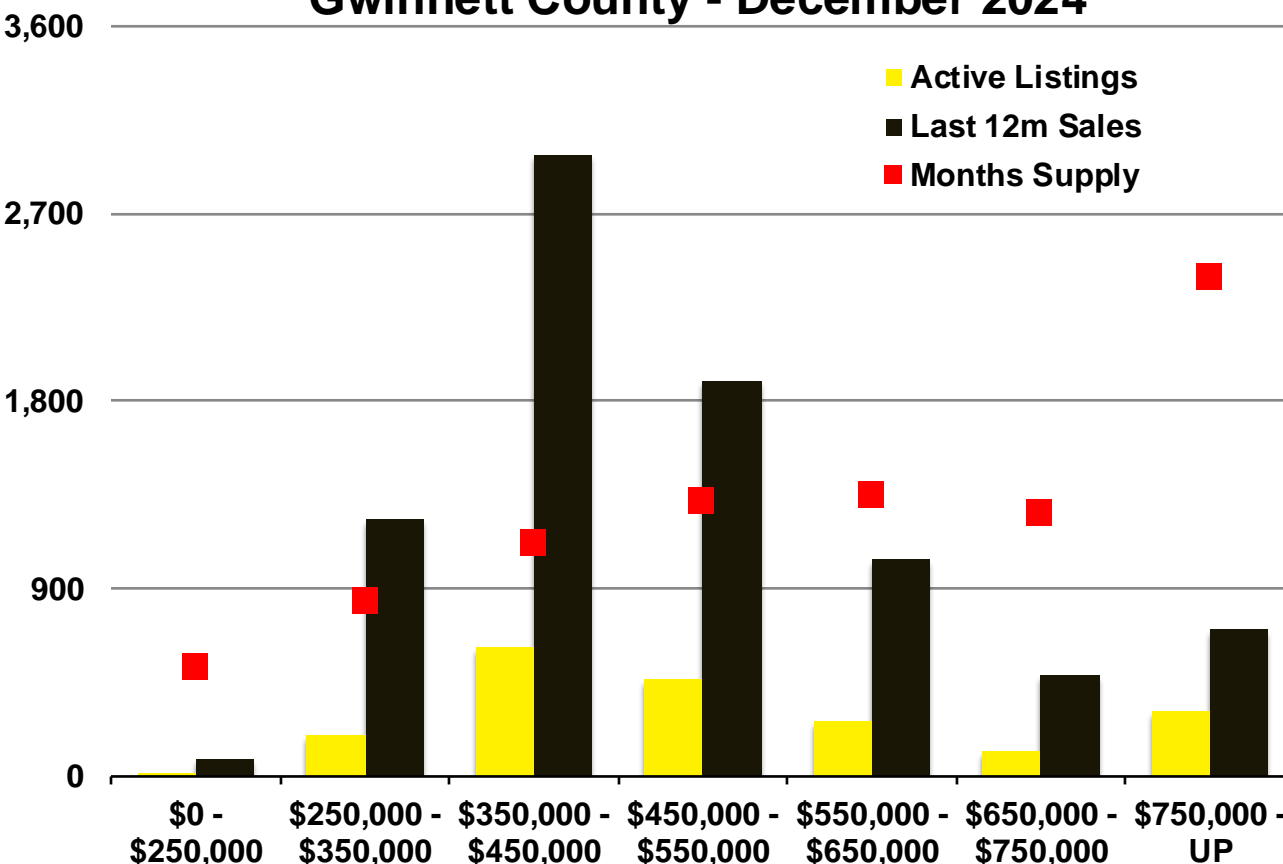

Banks County - December 2024

Barrow County - December 2024

Cherokee County - December 2024

Dawson County - December 2024

Forsyth County - December 2024

Franklin County - December 2024

Gwinnett County - December 2024

Habersham County - December 2024

Hall County - December 2024

Jackson County - December 2024

Lumpkin County - December 2024

Pickens County - December 2024

N'dicators is a monthly publication of The Norton Agency with data from FMLS and GAMLS sources that we deem reliable. For more information contact info@gonorton.com Copyright Norton Native Intelligence 2024.

Rabun County - December 2024

Stephens County - December 2024

Walton County - December 2024

White County - December 2024