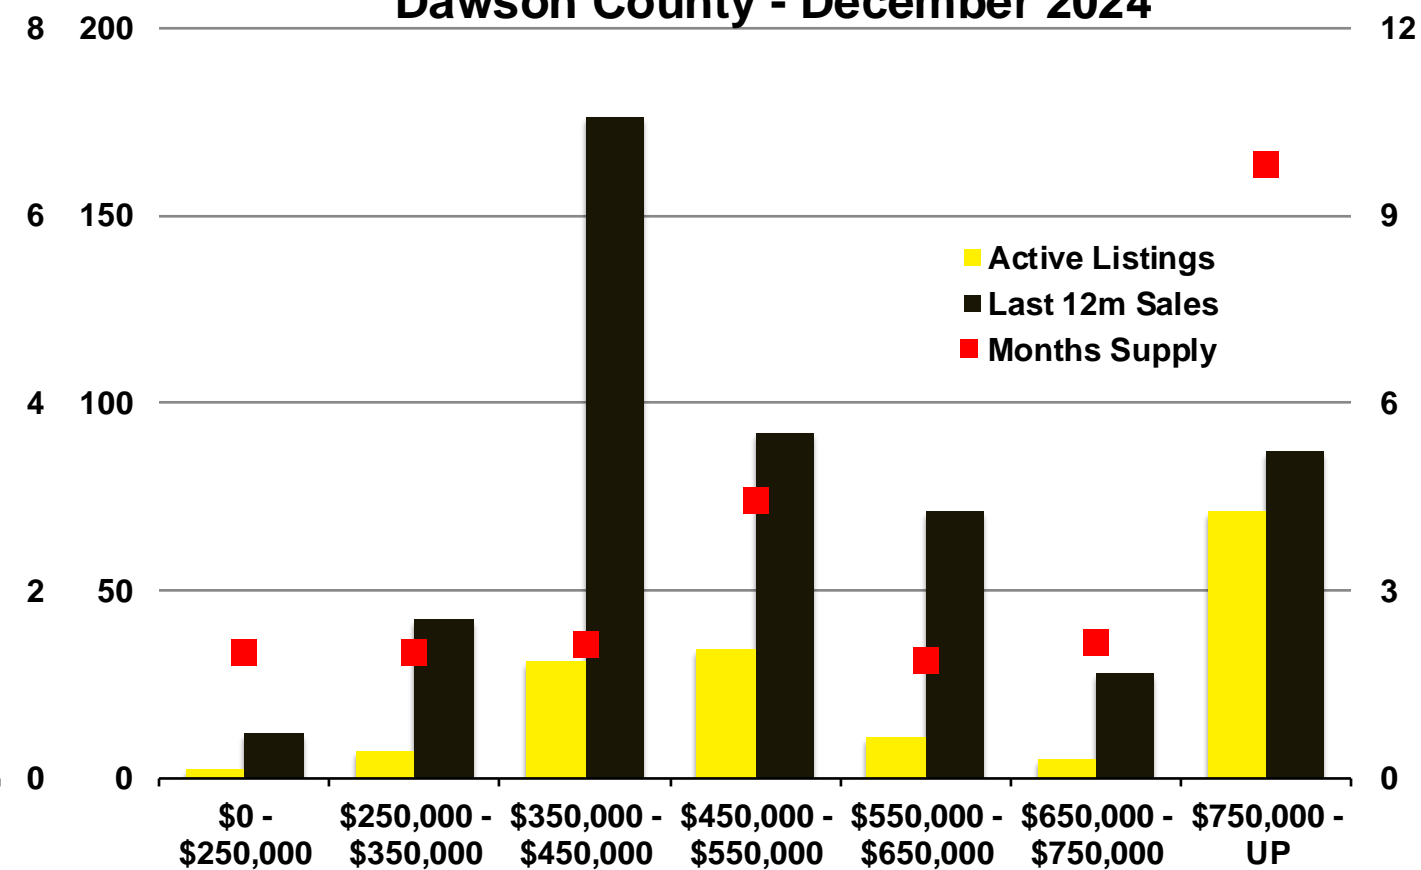

Banks County - December 2024

Barrow County - December 2024

Cherokee County - December 2024

Dawson County - December 2024

Forsyth County - December 2024

Franklin County - December 2024

Gwinnett County - December 2024

Habersham County - December 2024

Hall County - December 2024

Jackson County - December 2024

Lumpkin County - December 2024

Pickens County - December 2024

N'dicators is a monthly publication of The Norton Agency with data from FMLS and GAMLS sources that we deem reliable. For more information contact info@gonorton.com Copyright Norton Native Intelligence 2024.

Rabun County - December 2024

Stephens County - December 2024

Walton County - December 2024

White County - December 2024