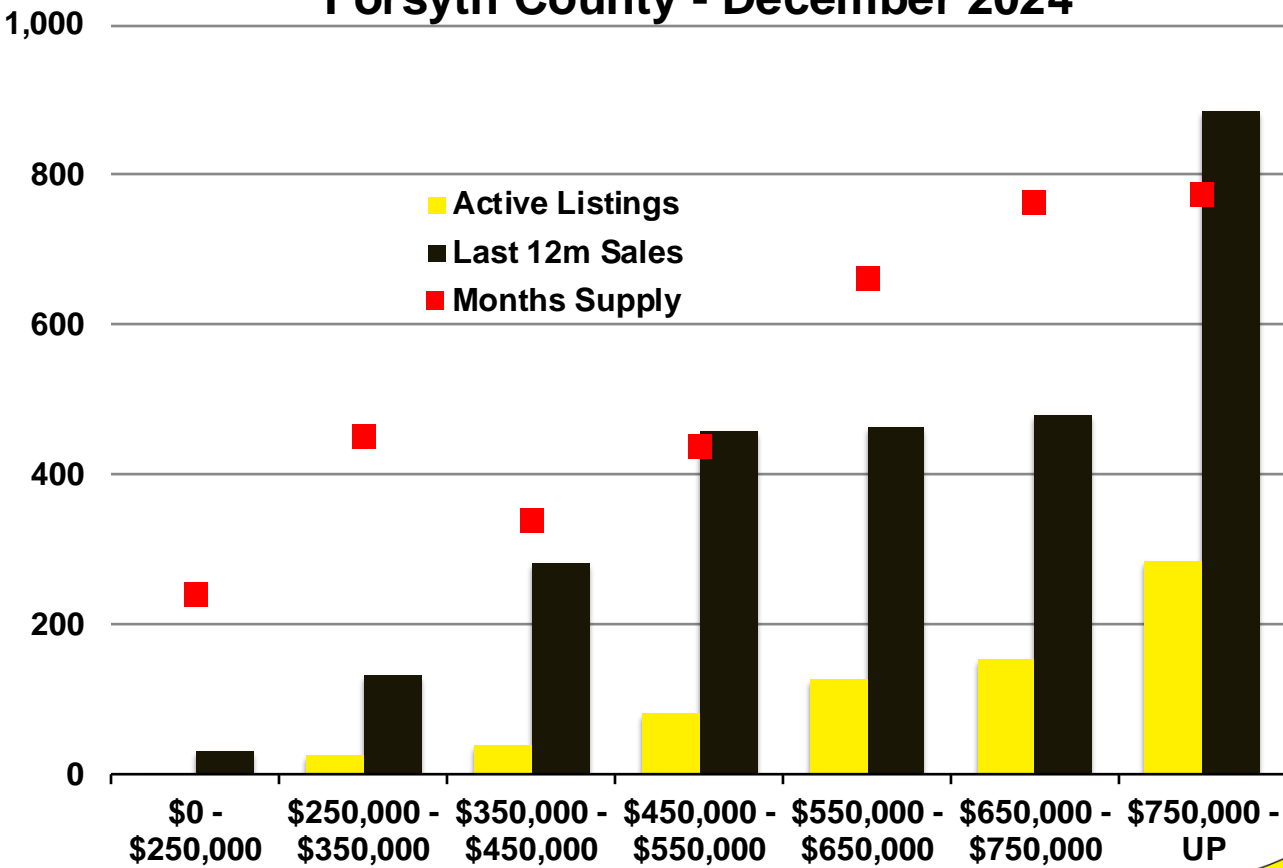

Banks County - December 2024

Barrow County - December 2024

Cherokee County - December 2024

Dawson County - December 2024

Forsyth County - December 2024

Franklin County - December 2024

Gwinnett County - December 2024

Habersham County - December 2024

Hall County - December 2024

Jackson County - December 2024

Lumpkin County - December 2024

Pickens County - December 2024

N'dicators is a monthly publication of The Norton Agency with data from FMLS and GAMLS sources that we deem reliable. For more information contact info@gonorton.com Copyright Norton Native Intelligence 2024.

Rabun County - December 2024

Stephens County - December 2024

Walton County - December 2024

White County - December 2024