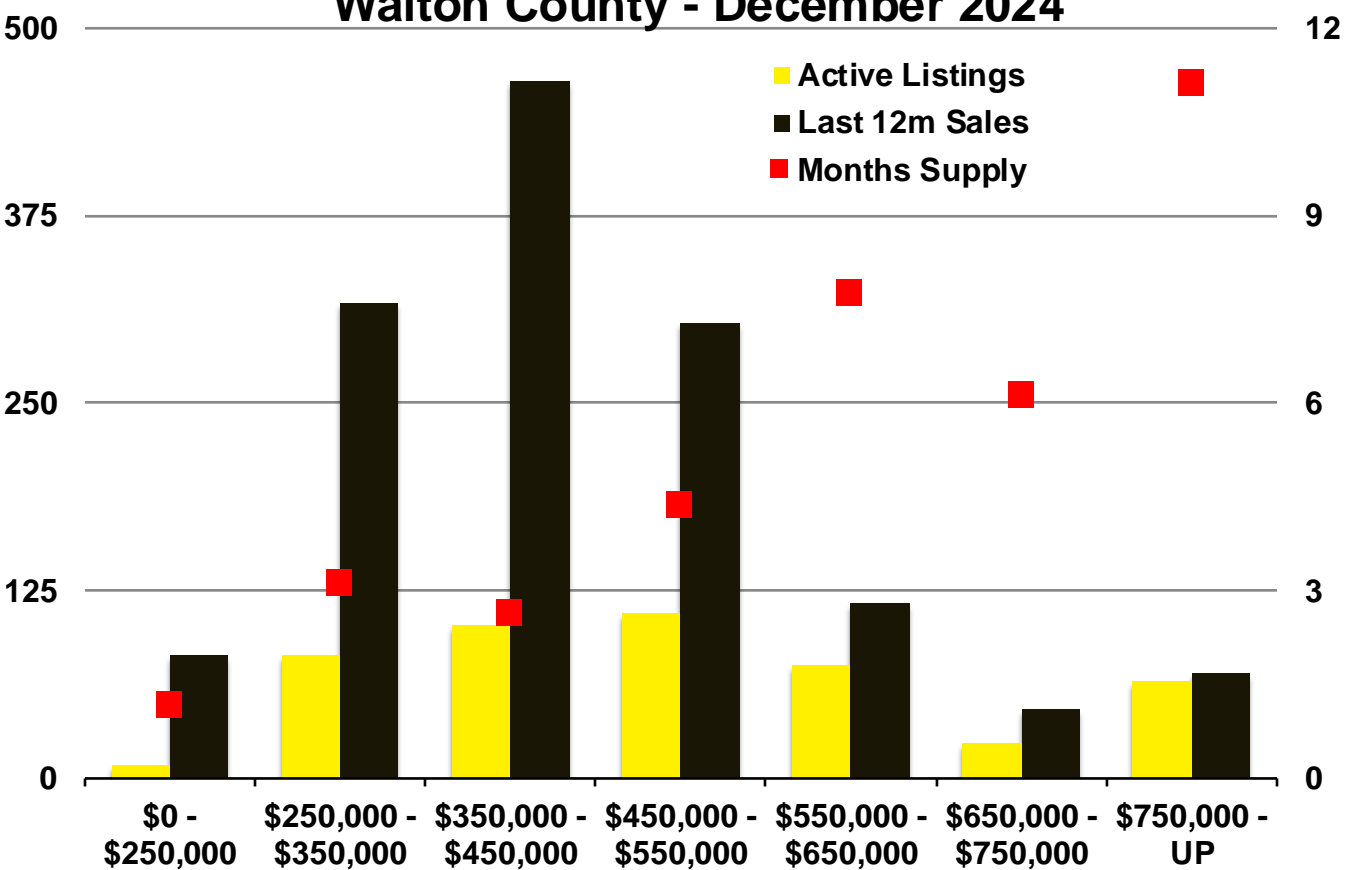

Banks County - December 2024

Barrow County - December 2024

Cherokee County - December 2024

Dawson County - December 2024

Forsyth County - December 2024

Franklin County - December 2024

Gwinnett County - December 2024

Habersham County - December 2024

Hall County - December 2024

Jackson County - December 2024

Lumpkin County - December 2024

Pickens County - December 2024

N'dicators is a monthly publication of The Norton Agency with data from FMLS and GAMLS sources that we deem reliable. For more information contact info@gonorton.com Copyright Norton Native Intelligence 2024.

Rabun County - December 2024

Stephens County - December 2024

Walton County - December 2024

White County - December 2024