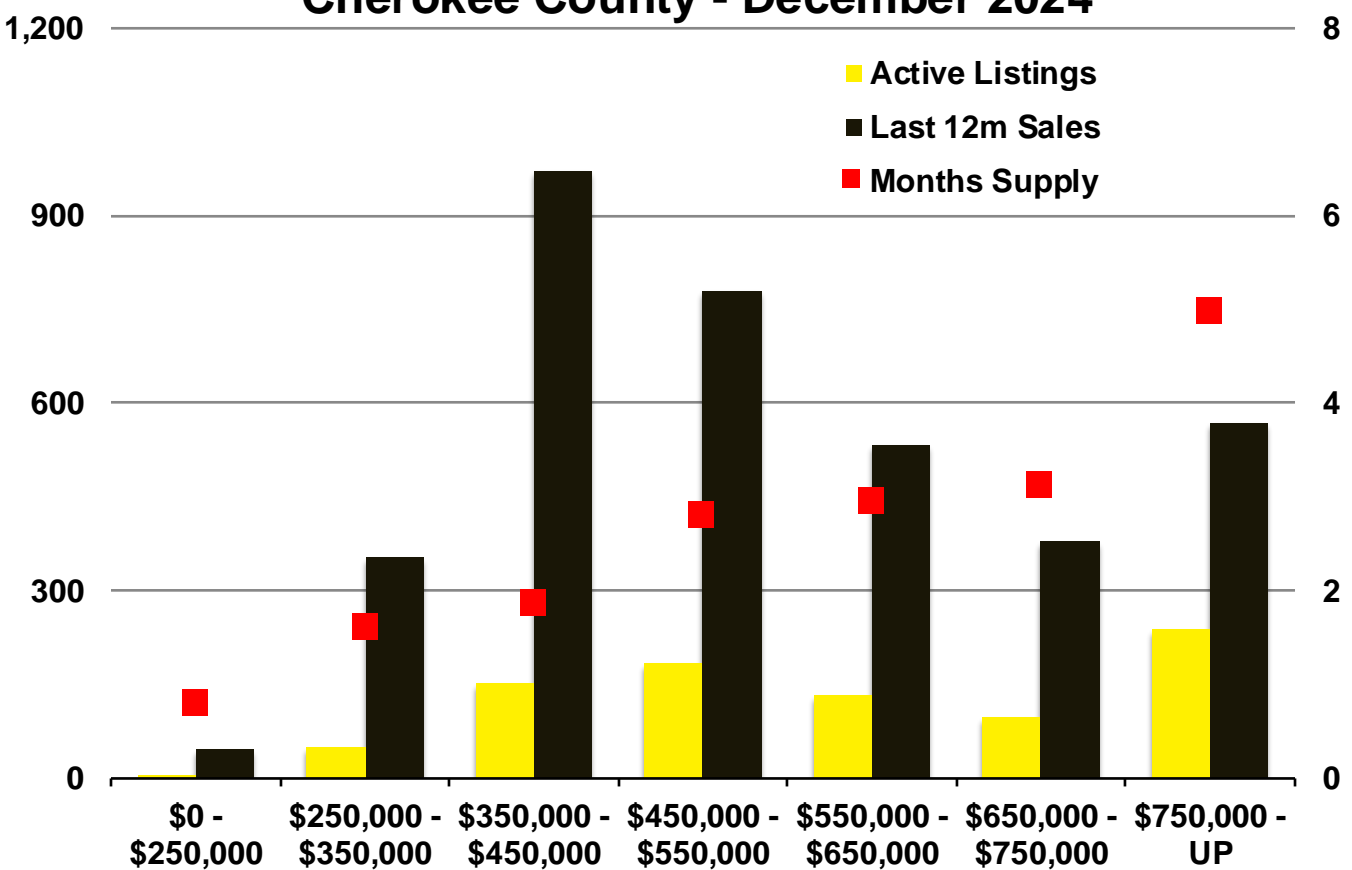

N INDICATORS

December 2024

NORTH GEORGIA

December 2024

N'icators is a monthly publication of The Norton Agency with data from FMLS and GMLS sources that we deem reliable. For more information contact info@gonorton.com Copyright Norton Native Intelligence 2024.

Banks County - December 2024

Barrow County - December 2024

Cherokee County - December 2024

Dawson County - December 2024

Forsyth County - December 2024

Franklin County - December 2024

Gwinnett County - December 2024

Habersham County - December 2024

Hall County - December 2024

Jackson County - December 2024

Lumpkin County - December 2024

Pickens County - December 2024

N'dicators is a monthly publication of The Norton Agency with data from FMLS and GAMLS sources that we deem reliable. For more information contact info@gonorton.com Copyright Norton Native Intelligence 2024.

Rabun County - December 2024

Stephens County - December 2024

Walton County - December 2024

White County - December 2024