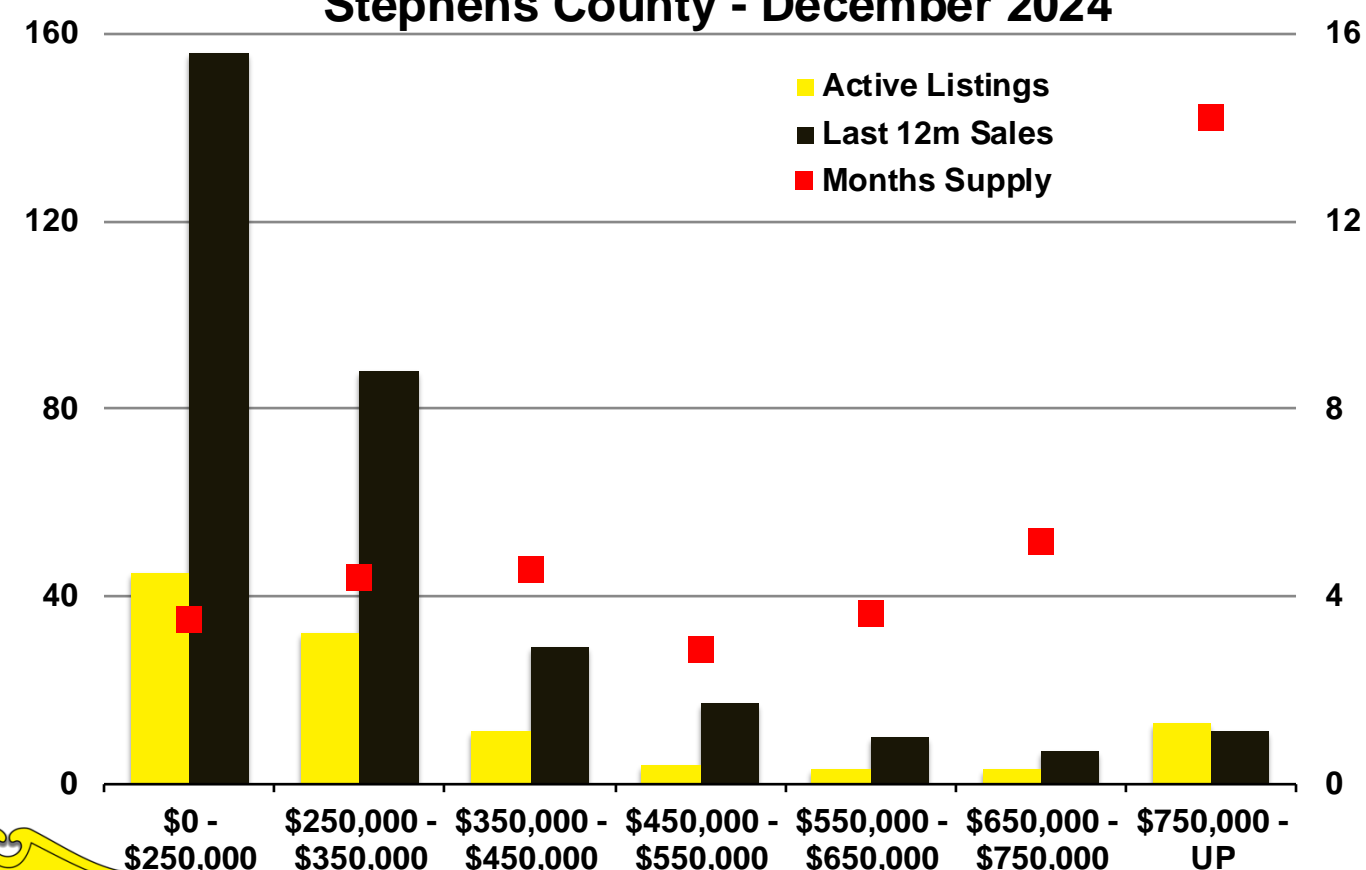

Banks County - December 2024

Barrow County - December 2024

Cherokee County - December 2024

Dawson County - December 2024

Forsyth County - December 2024

Franklin County - December 2024

Gwinnett County - December 2024

Habersham County - December 2024

Hall County - December 2024

Jackson County - December 2024

Lumpkin County - December 2024

Pickens County - December 2024

N'dicators is a monthly publication of The Norton Agency with data from FMLS and GAMLS sources that we deem reliable. For more information contact info@gonorton.com Copyright Norton Native Intelligence 2024.

Rabun County - December 2024

Stephens County - December 2024

Walton County - December 2024

White County - December 2024