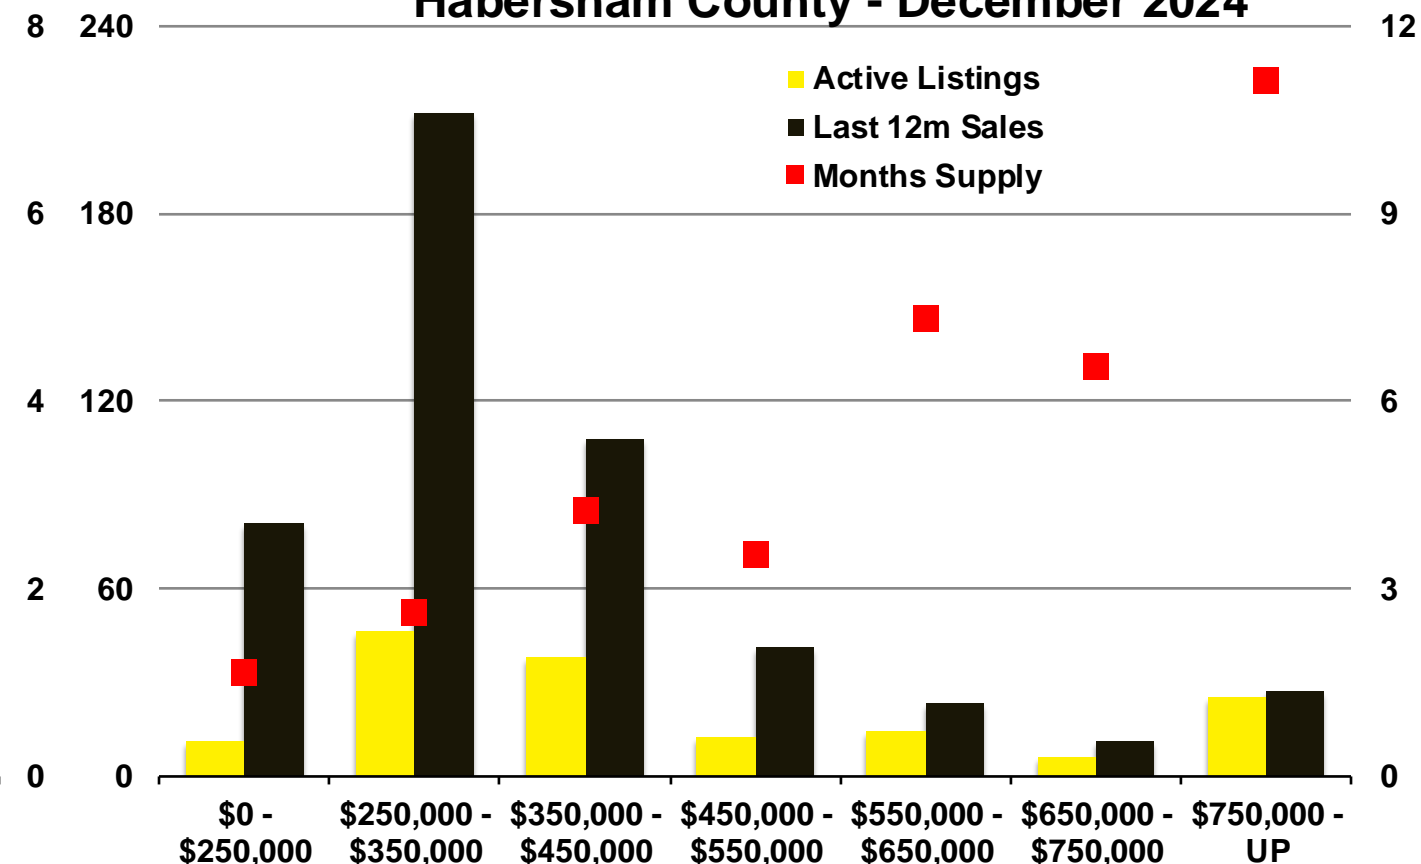

Banks County - December 2024

Barrow County - December 2024

Cherokee County - December 2024

Dawson County - December 2024

Forsyth County - December 2024

Franklin County - December 2024

Gwinnett County - December 2024

Habersham County - December 2024

Hall County - December 2024

Jackson County - December 2024

Lumpkin County - December 2024

Pickens County - December 2024

N'dicators is a monthly publication of The Norton Agency with data from FMLS and GAMLS sources that we deem reliable. For more information contact info@gonorton.com Copyright Norton Native Intelligence 2024.

Rabun County - December 2024

Stephens County - December 2024

Walton County - December 2024

White County - December 2024