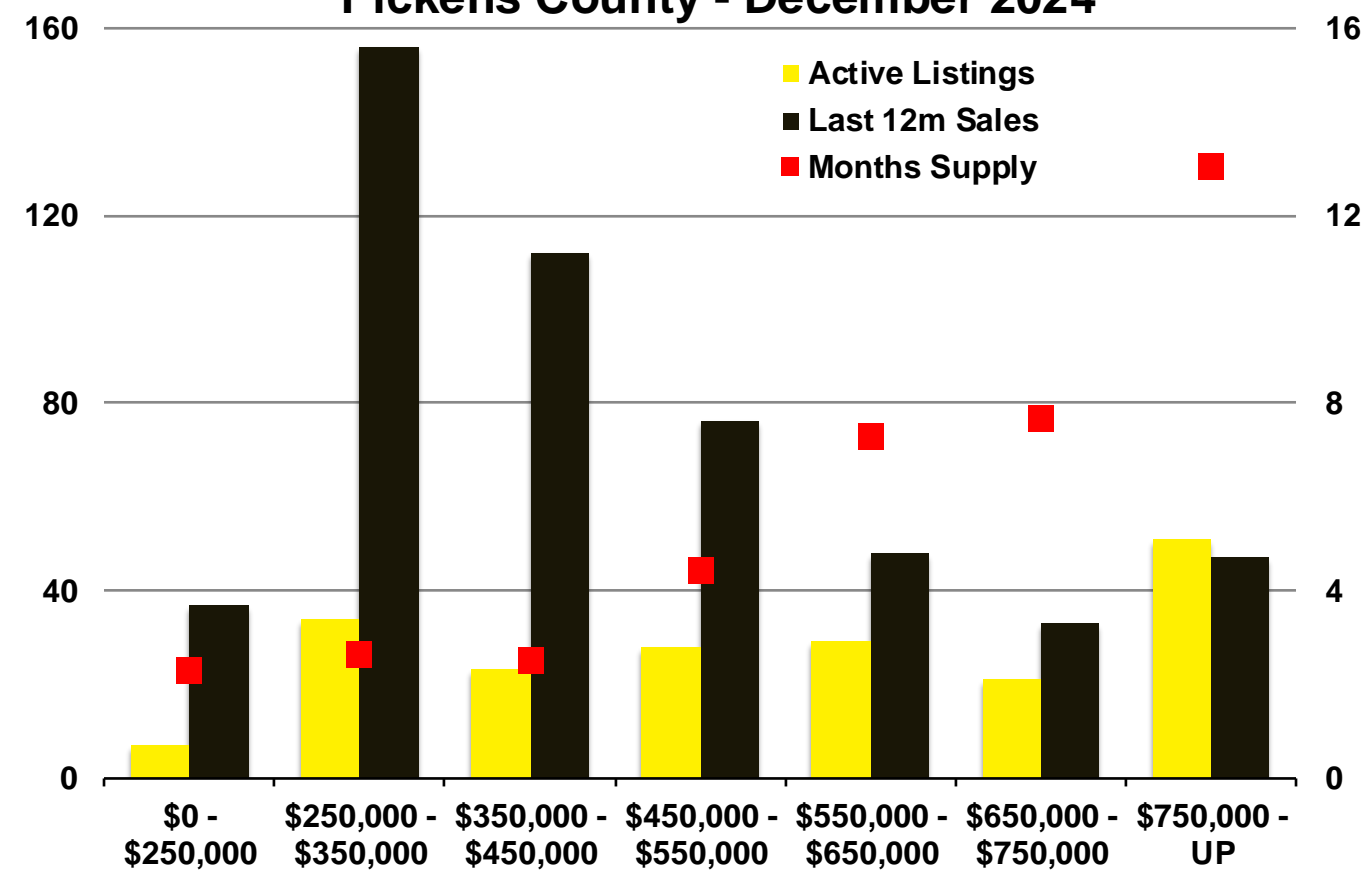

Banks County - December 2024

Barrow County - December 2024

Cherokee County - December 2024

Dawson County - December 2024

Forsyth County - December 2024

Franklin County - December 2024

Gwinnett County - December 2024

Habersham County - December 2024

Hall County - December 2024

Jackson County - December 2024

Lumpkin County - December 2024

Pickens County - December 2024

N'dicators is a monthly publication of The Norton Agency with data from FMLS and GAMLS sources that we deem reliable. For more information contact info@gonorton.com Copyright Norton Native Intelligence 2024.

Rabun County - December 2024

Stephens County - December 2024

Walton County - December 2024

White County - December 2024