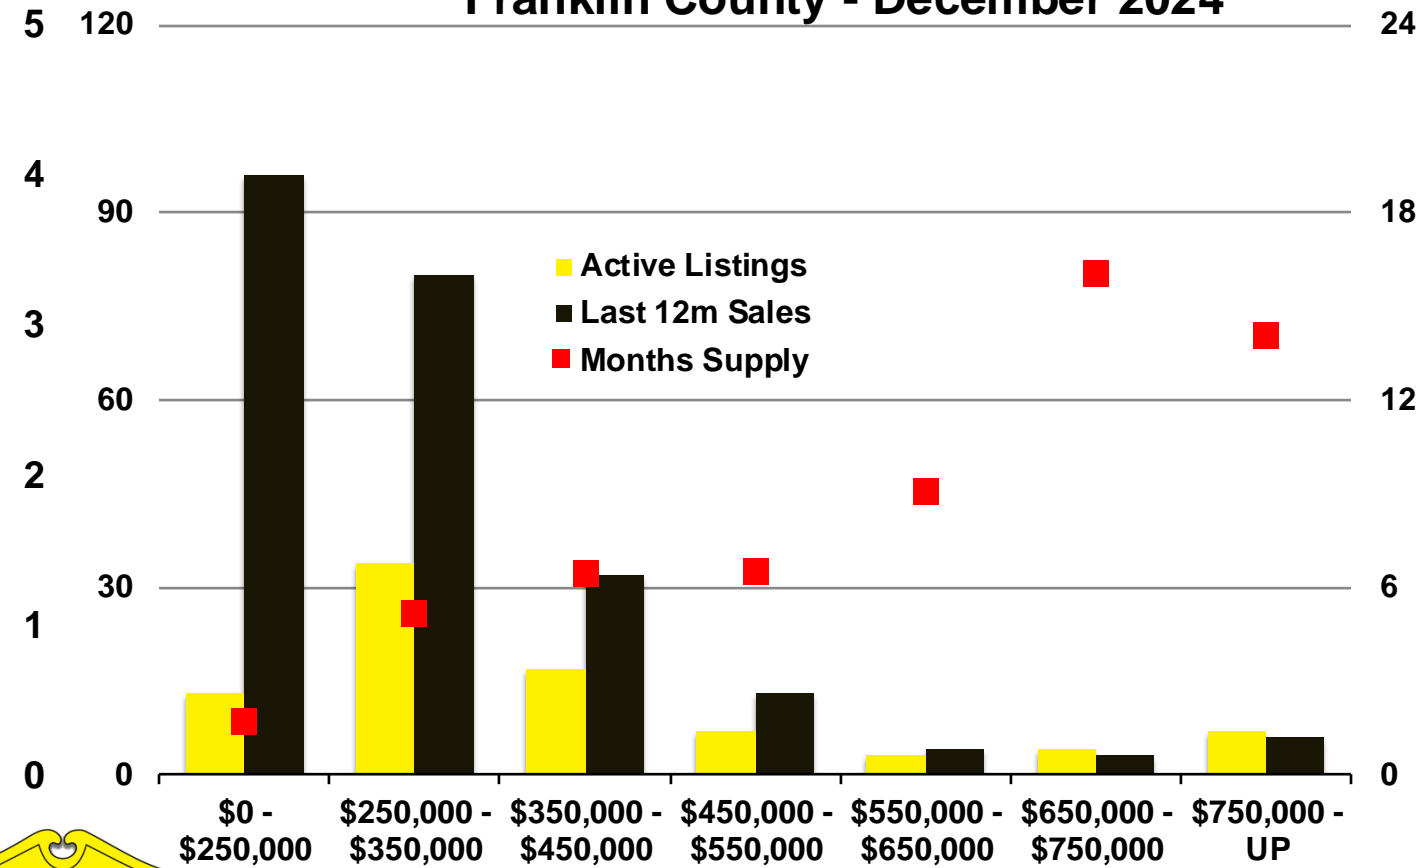

Banks County - December 2024

Barrow County - December 2024

Cherokee County - December 2024

Dawson County - December 2024

Forsyth County - December 2024

Franklin County - December 2024

Gwinnett County - December 2024

Habersham County - December 2024

Hall County - December 2024

Jackson County - December 2024

Lumpkin County - December 2024

Pickens County - December 2024

N'dicators is a monthly publication of The Norton Agency with data from FMLS and GAMLS sources that we deem reliable. For more information contact info@gonorton.com Copyright Norton Native Intelligence 2024.

Rabun County - December 2024

Stephens County - December 2024

Walton County - December 2024

White County - December 2024