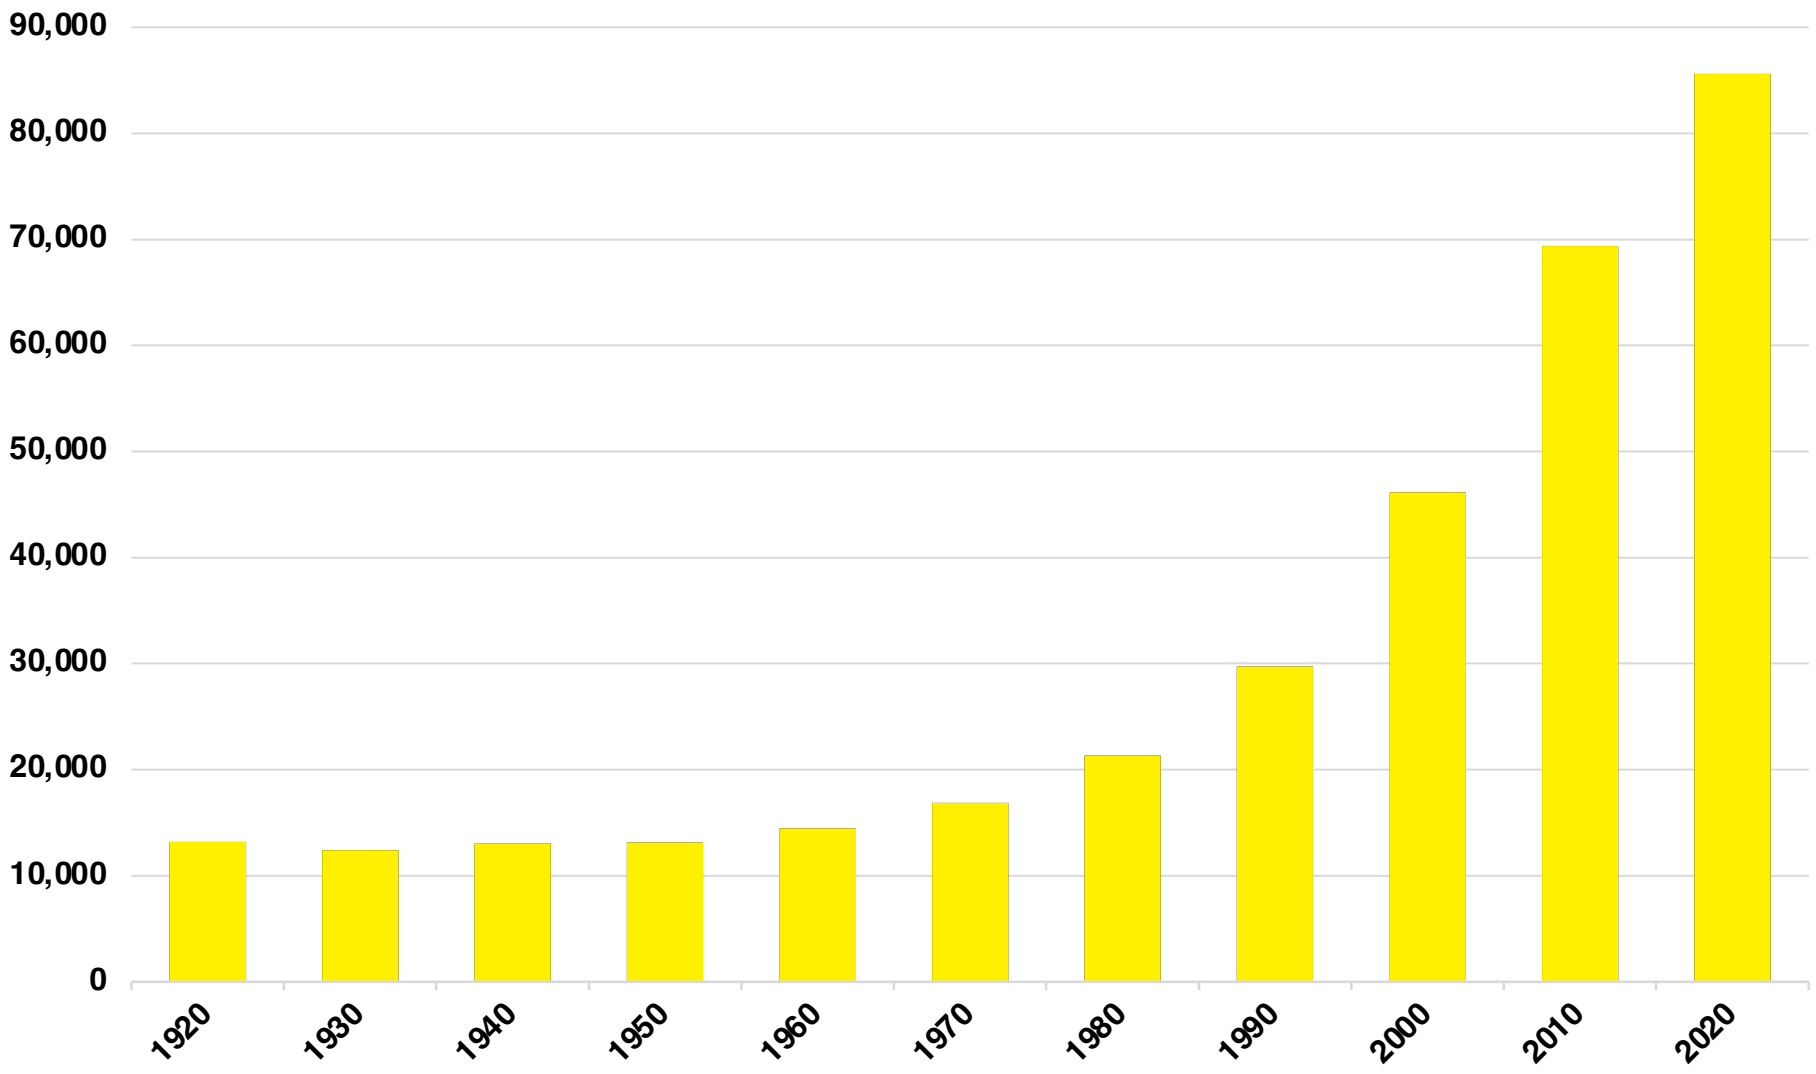

BARROW

BARROW COUNTY

EMPLOYMENT SNAPSHOT

- 42,709 RESIDENTS CURRENTLY EMPLOYED.
- 2023 UNEMPLOYMENT RATE: 2.8%
- NOV 2024 UNEMPLOYMENT RATE: 3.1%

Employment Trends

Industry Mix

Unemployment Rate Trends

BARROW COUNTY

HISTORICAL POPULATION

Source: US Census

BARROW COUNTY

2023 POPULATION BY AGE

Source: GA Dept of Public Health

WINDER

HISTORICAL POPULATOIN

Source: US Census