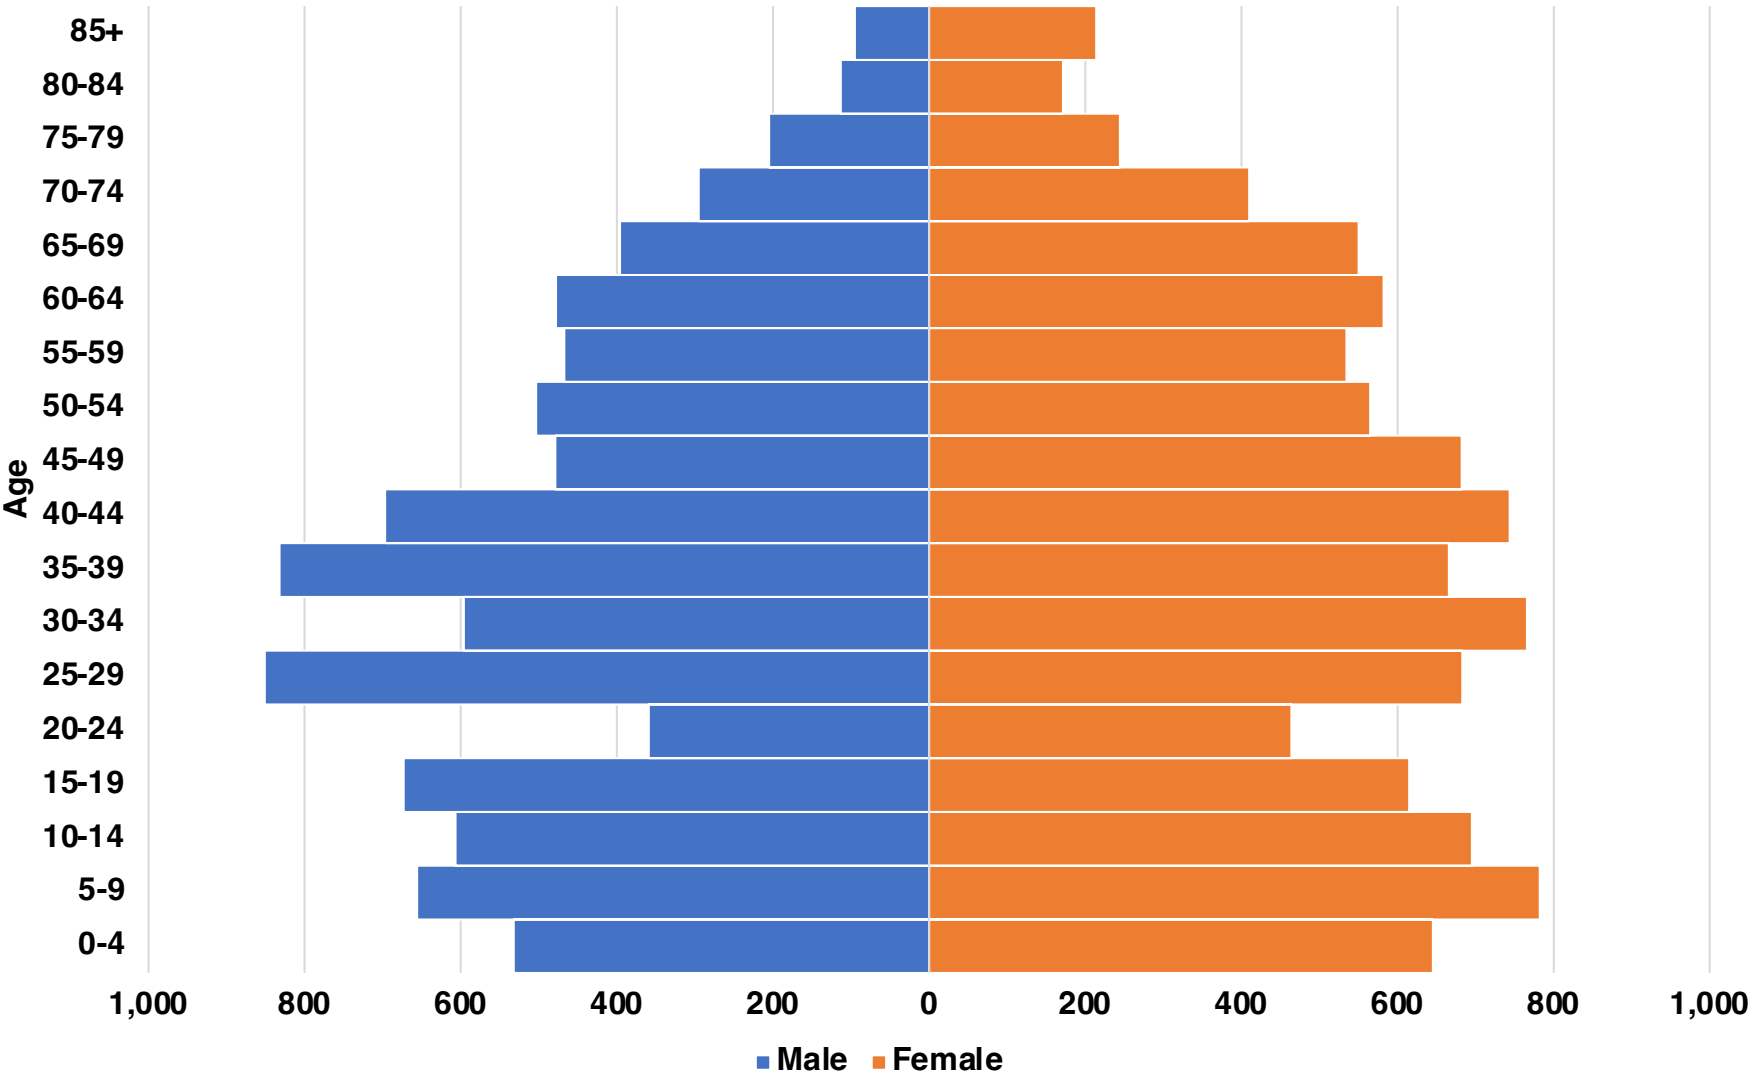

BARROW

BARROW COUNTY

EMPLOYMENT SNAPSHOT

- 42,709 RESIDENTS CURRENTLY EMPLOYED.
- 2023 UNEMPLOYMENT RATE: 2.8%
- NOV 2024 UNEMPLOYMENT RATE: 3.1%

Employment Trends

Industry Mix

Unemployment Rate Trends

BARROW COUNTY

HISTORICAL POPULATION

Source: US Census

BARROW COUNTY

2023 POPULATION BY AGE

Source: GA Dept of Public Health

WINDER

HISTORICAL POPULATOIN

Source: US Census

WINDER

2023 POPULATION BY AGE

Source: American Community Survey

BARROW COUNTY

TOTAL VS HISPANIC BIRTHS

BARROW COUNTY

HOME BUYING DISPARITY

BARROW COUNTY