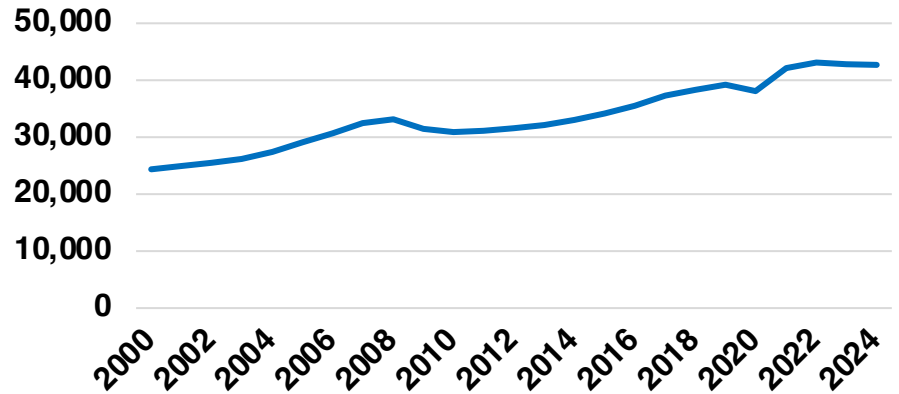

BARROW

BARROW COUNTY

EMPLOYMENT SNAPSHOT

- 42,709 RESIDENTS CURRENTLY EMPLOYED.
- 2023 UNEMPLOYMENT RATE: 2.8%
- NOV 2024 UNEMPLOYMENT RATE: 3.1%

Employment Trends

Industry Mix

Unemployment Rate Trends

BARROW COUNTY

HISTORICAL POPULATION

Source: US Census

BARROW COUNTY

2023 POPULATION BY AGE

Source: GA Dept of Public Health

WINDER

HISTORICAL POPULATOIN

Source: US Census