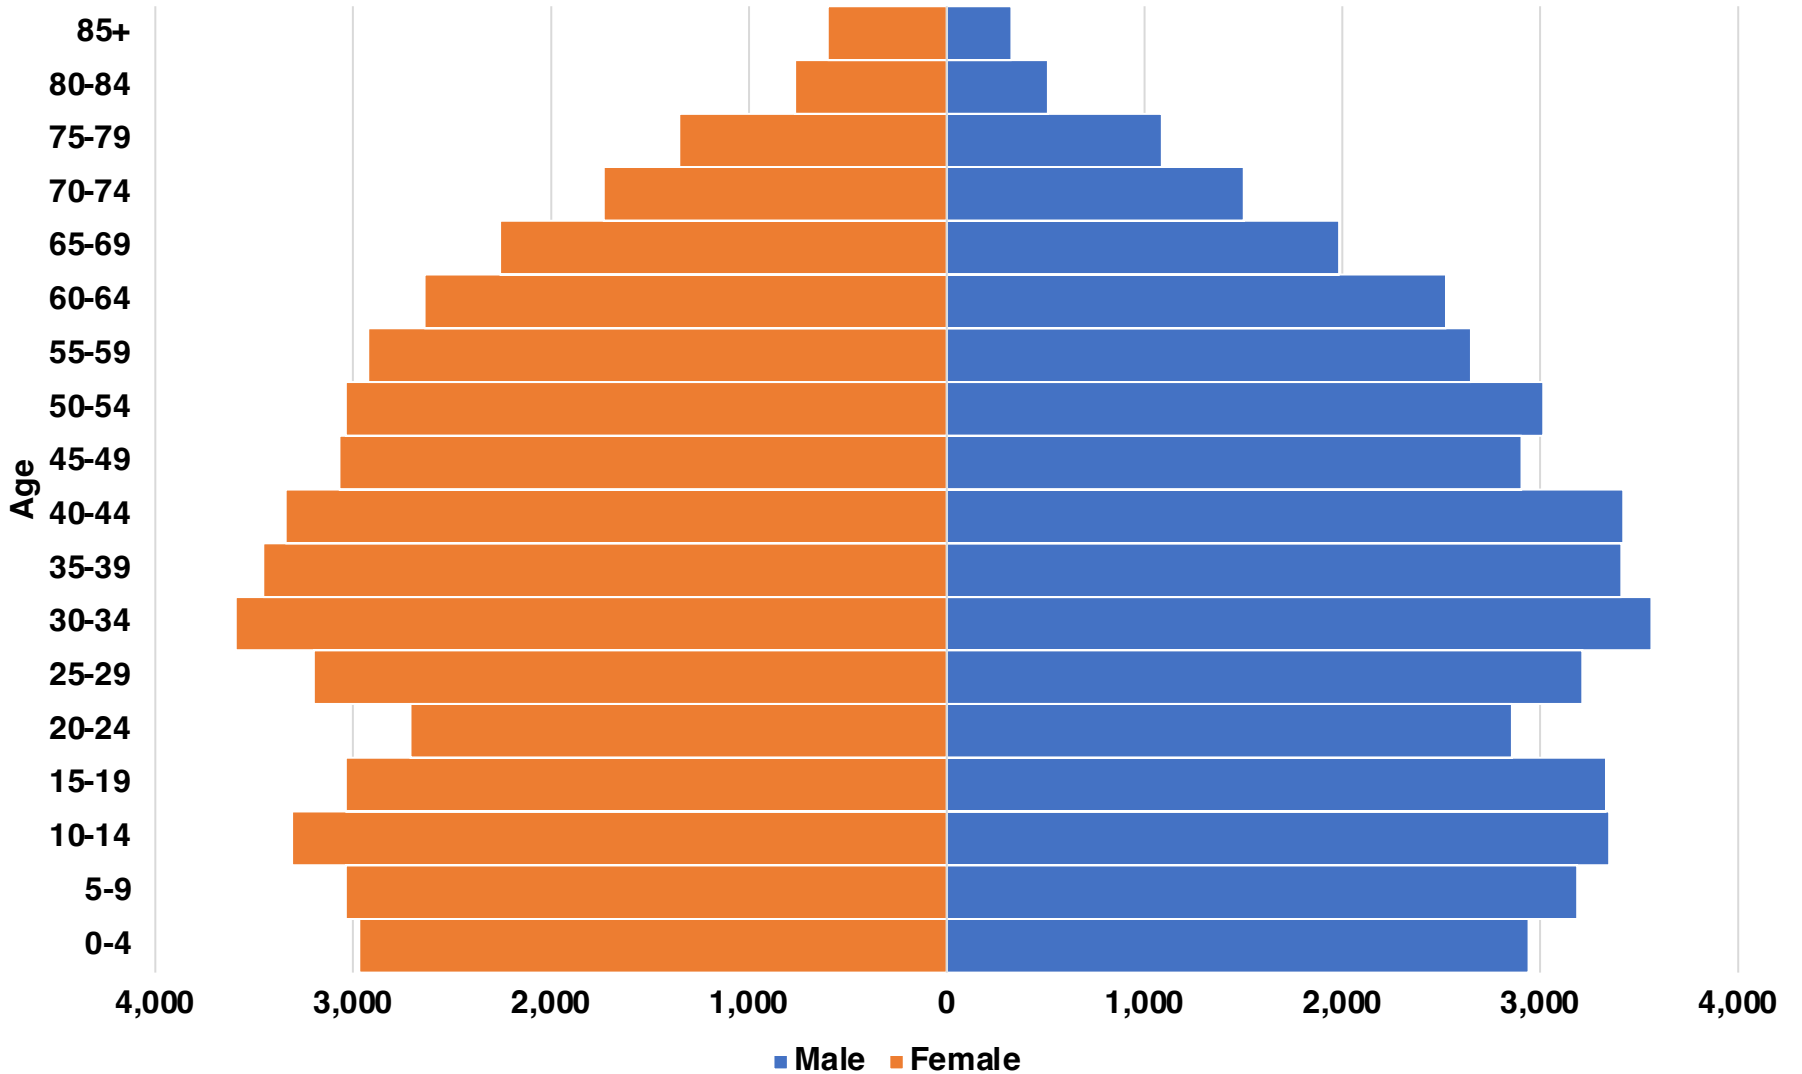

BARROW

BARROW COUNTY

EMPLOYMENT SNAPSHOT

- 42,709 RESIDENTS CURRENTLY EMPLOYED.
- 2023 UNEMPLOYMENT RATE: 2.8%
- NOV 2024 UNEMPLOYMENT RATE: 3.1%

Employment Trends

Industry Mix

Unemployment Rate Trends

BARROW COUNTY

HISTORICAL POPULATION

Source: US Census

BARROW COUNTY

2023 POPULATION BY AGE

Source: GA Dept of Public Health

WINDER

HISTORICAL POPULATOIN

Source: US Census

WINDER

2023 POPULATION BY AGE

Source: American Community Survey

BARROW COUNTY

TOTAL VS HISPANIC BIRTHS

BARROW COUNTY

HOME BUYING DISPARITY

BARROW COUNTY