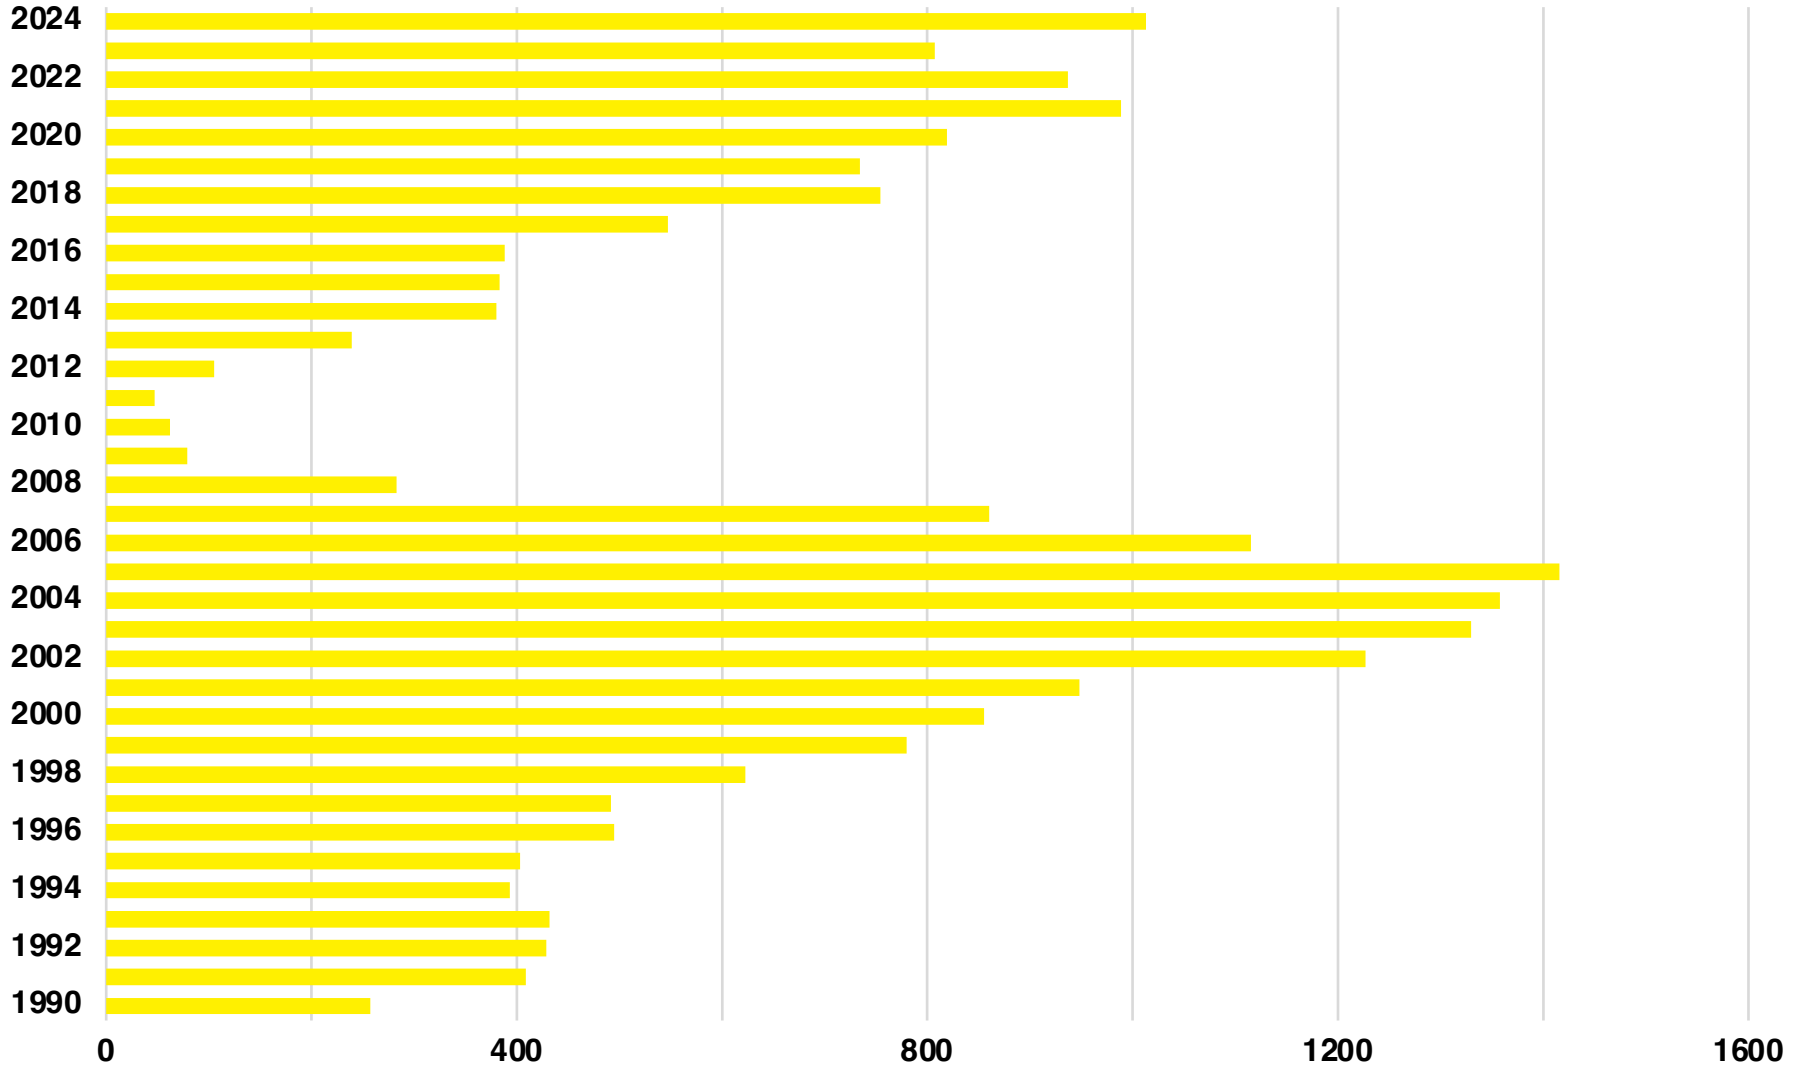

BARROW

BARROW COUNTY

EMPLOYMENT SNAPSHOT

- 42,709 RESIDENTS CURRENTLY EMPLOYED.
- 2023 UNEMPLOYMENT RATE: 2.8%
- NOV 2024 UNEMPLOYMENT RATE: 3.1%

Employment Trends

Industry Mix

Unemployment Rate Trends

BARROW COUNTY

WINDER

2023 POPULATION BY AGE

Source: American Community Survey

BARROW COUNTY

TOTAL VS HISPANIC BIRTHS

BARROW COUNTY

HOME BUYING DISPARITY

BARROW COUNTY

SINGLE FAMILY HOME SALES

Source: GAMLS

BARROW COUNTY

TAX DIGEST 40% ASSESSED VALUE

Source: GA Dept of Revenue Consolidated Tax Digest

BARROW COUNTY

SINGLE FAMILY BUILDING PERMITS

BARROW COUNTY