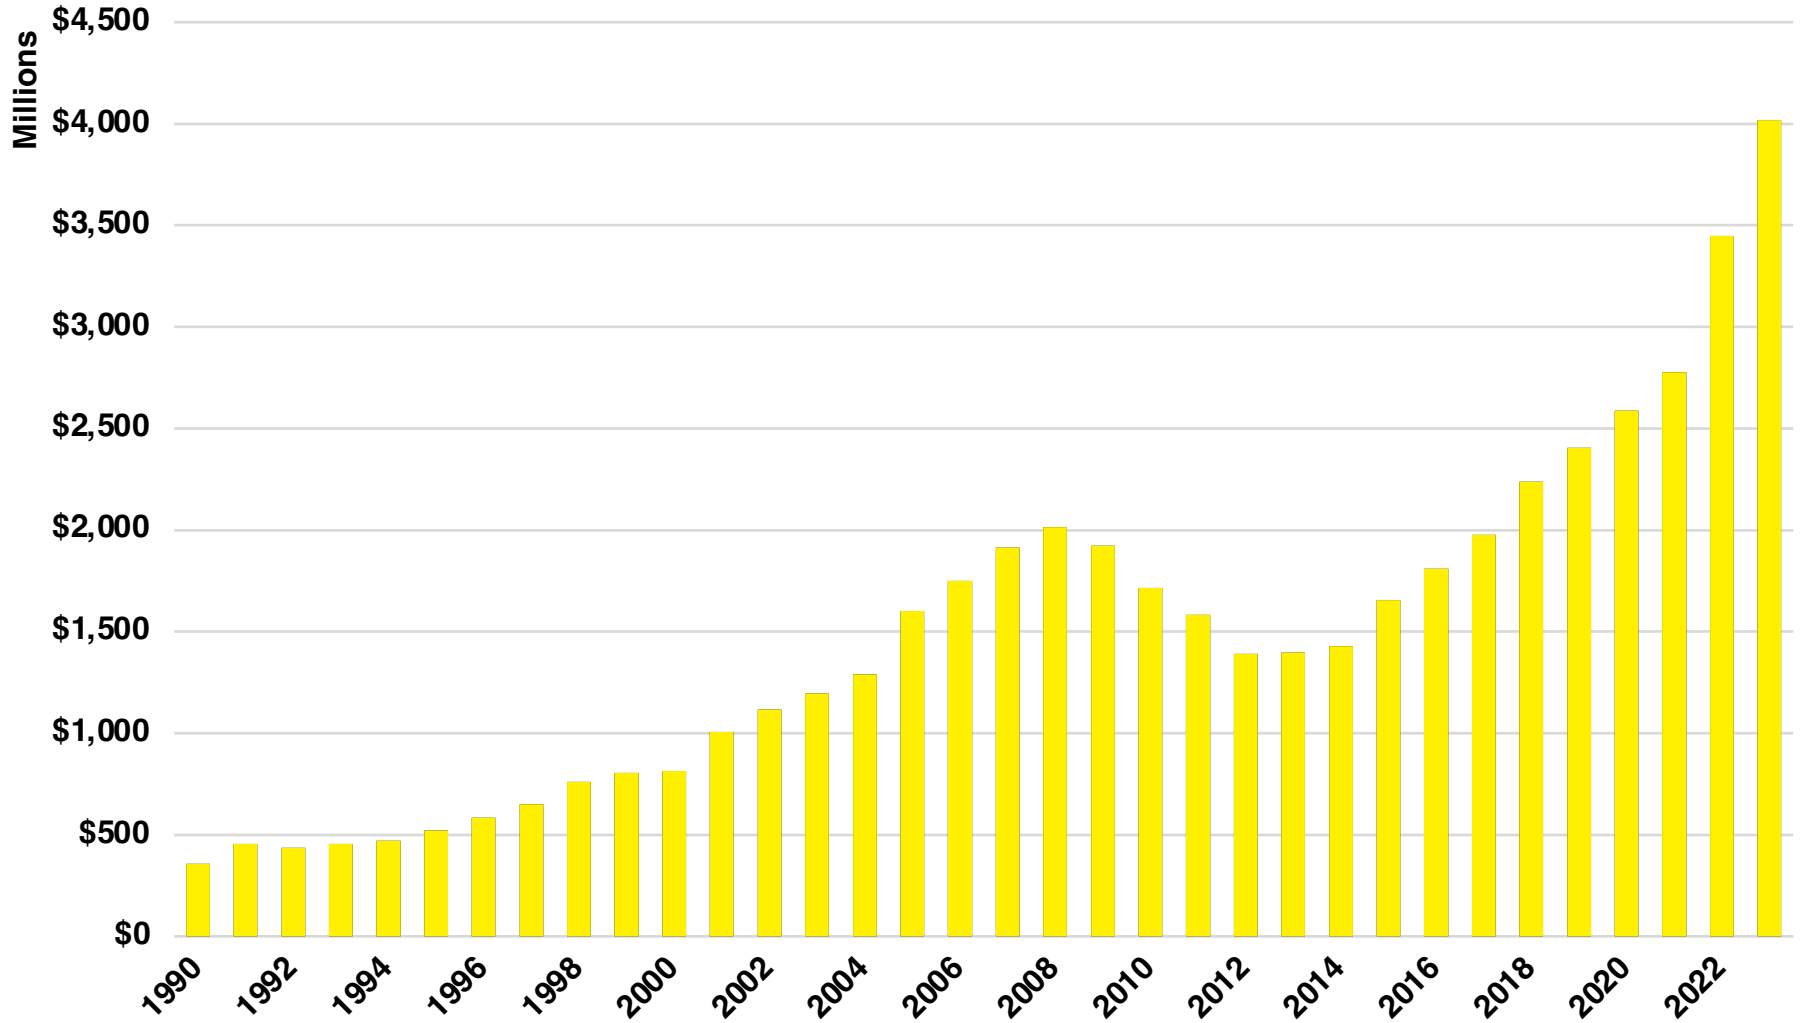

BARROW

BARROW COUNTY

EMPLOYMENT SNAPSHOT

- 42,709 RESIDENTS CURRENTLY EMPLOYED.
- 2023 UNEMPLOYMENT RATE: 2.8%
- NOV 2024 UNEMPLOYMENT RATE: 3.1%

Employment Trends

Industry Mix

Unemployment Rate Trends

BARROW COUNTY

WINDER

2023 POPULATION BY AGE

Source: American Community Survey

BARROW COUNTY

TOTAL VS HISPANIC BIRTHS

BARROW COUNTY

HOME BUYING DISPARITY

BARROW COUNTY

SINGLE FAMILY HOME SALES

Source: GAMLS

BARROW COUNTY

TAX DIGEST 40% ASSESSED VALUE

Source: GA Dept of Revenue Consolidated Tax Digest

BARROW COUNTY

SINGLE FAMILY BUILDING PERMITS

BARROW COUNTY