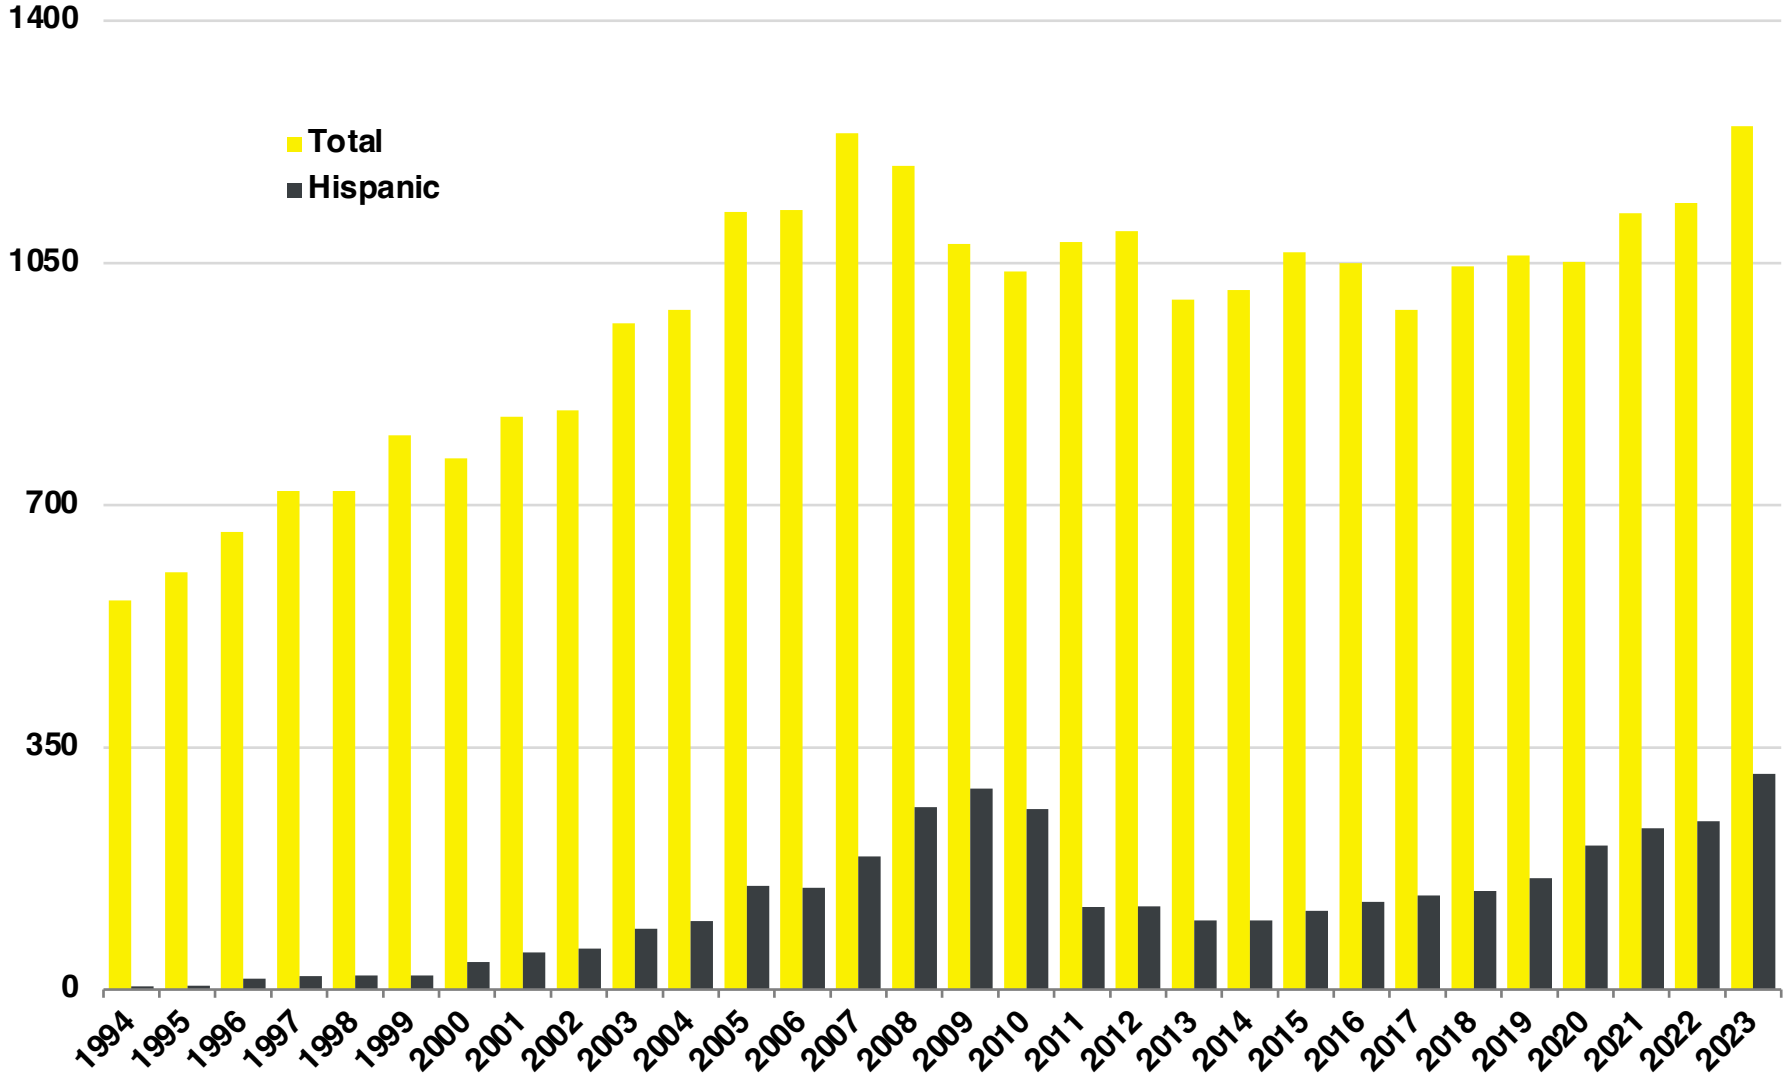

BARROW

BARROW COUNTY

EMPLOYMENT SNAPSHOT

- 42,709 RESIDENTS CURRENTLY EMPLOYED.
- 2023 UNEMPLOYMENT RATE: 2.8%
- NOV 2024 UNEMPLOYMENT RATE: 3.1%

Employment Trends

Industry Mix

Unemployment Rate Trends

BARROW COUNTY

HISTORICAL POPULATION

Source: US Census

BARROW COUNTY

2023 POPULATION BY AGE

Source: GA Dept of Public Health

WINDER

HISTORICAL POPULATOIN

Source: US Census

WINDER

2023 POPULATION BY AGE

Source: American Community Survey

BARROW COUNTY

TOTAL VS HISPANIC BIRTHS

BARROW COUNTY

HOME BUYING DISPARITY

BARROW COUNTY