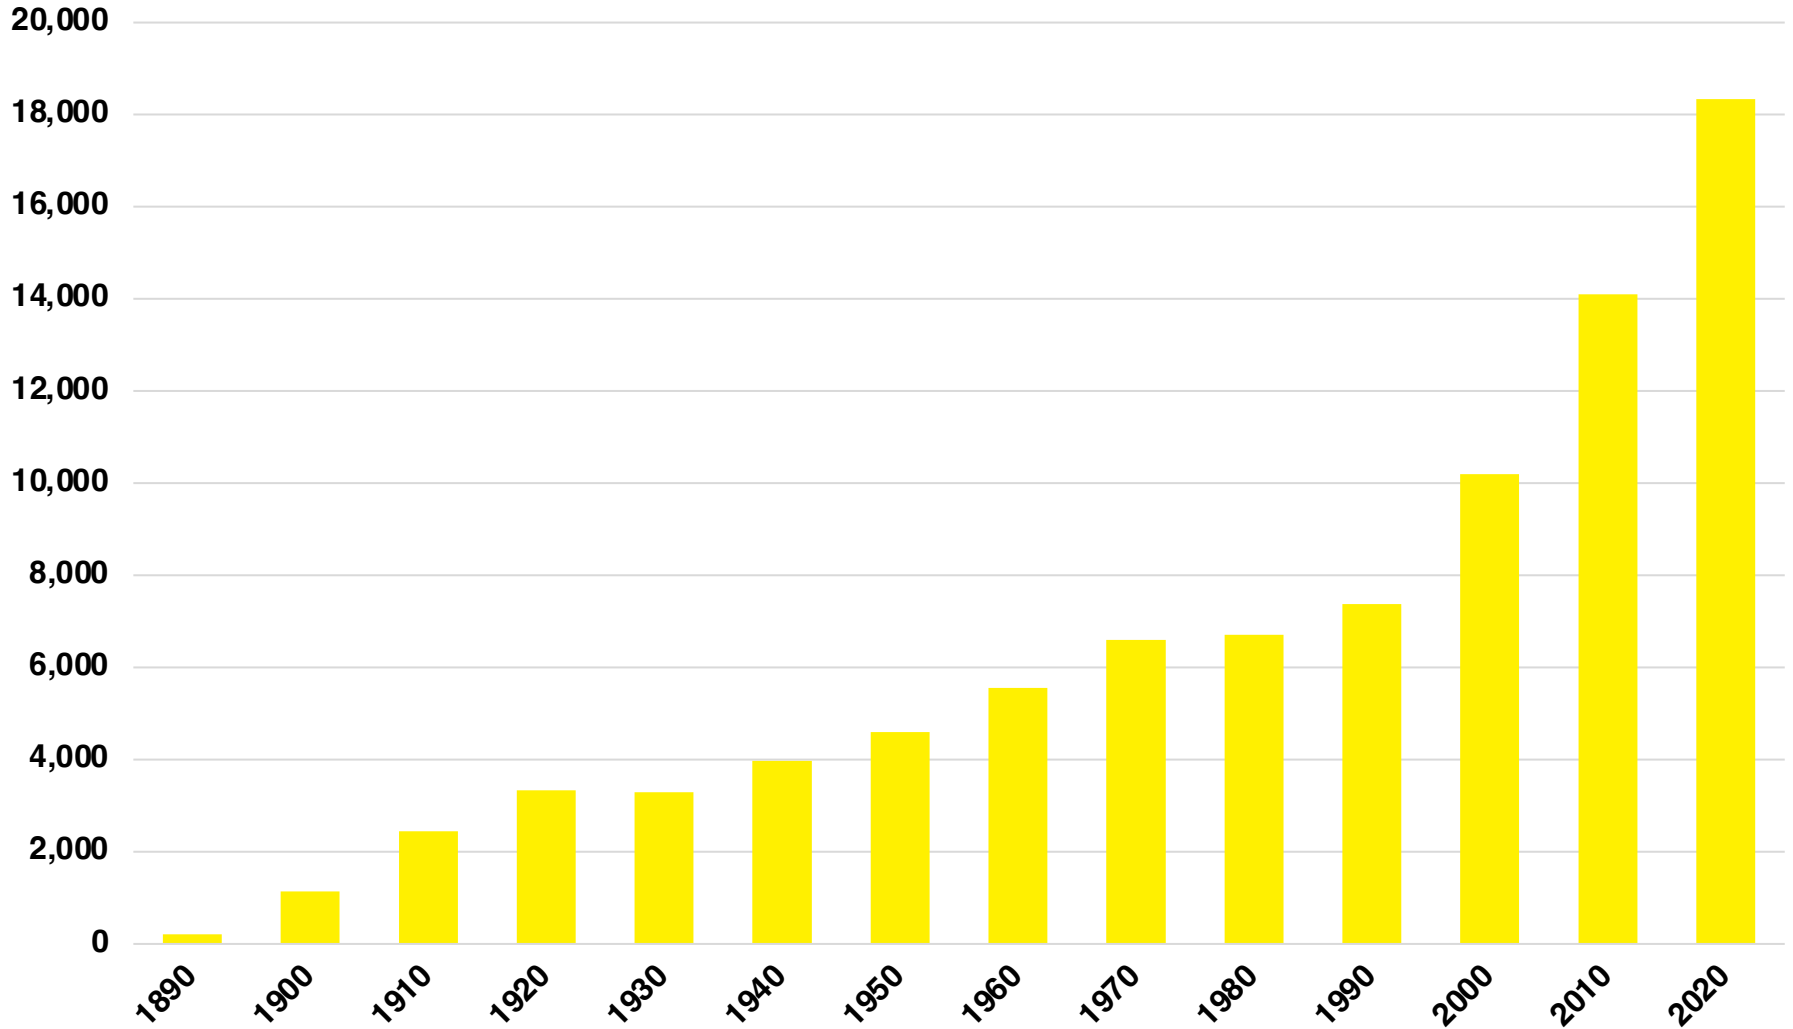

BARROW

BARROW COUNTY

EMPLOYMENT SNAPSHOT

- 42,709 RESIDENTS CURRENTLY EMPLOYED.
- 2023 UNEMPLOYMENT RATE: 2.8%
- NOV 2024 UNEMPLOYMENT RATE: 3.1%

Employment Trends

Industry Mix

Unemployment Rate Trends

BARROW COUNTY

HISTORICAL POPULATION

Source: US Census

BARROW COUNTY

2023 POPULATION BY AGE

Source: GA Dept of Public Health

WINDER

HISTORICAL POPULATOIN

Source: US Census

WINDER

2023 POPULATION BY AGE

Source: American Community Survey

BARROW COUNTY

TOTAL VS HISPANIC BIRTHS

BARROW COUNTY

HOME BUYING DISPARITY

BARROW COUNTY