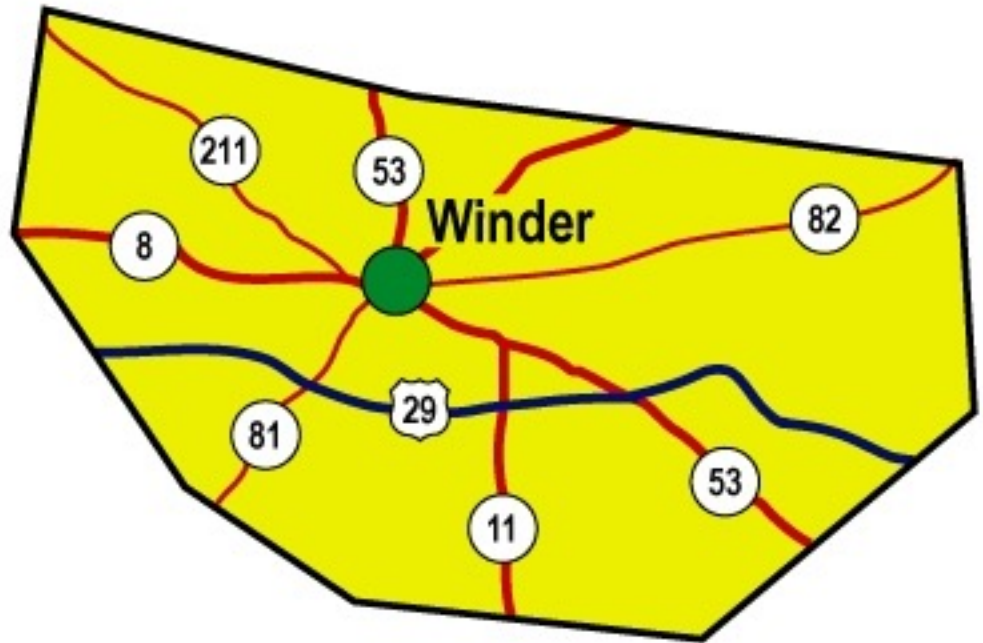

BARROW

BARROW COUNTY

EMPLOYMENT SNAPSHOT

- 42,709 RESIDENTS CURRENTLY EMPLOYED.
- 2023 UNEMPLOYMENT RATE: 2.8%
- NOV 2024 UNEMPLOYMENT RATE: 3.1%

Employment Trends

Industry Mix

Unemployment Rate Trends

BARROW COUNTY

HISTORICAL POPULATION

Source: US Census

BARROW COUNTY

2023 POPULATION BY AGE

Source: GA Dept of Public Health

WINDER

HISTORICAL POPULATOIN

Source: US Census