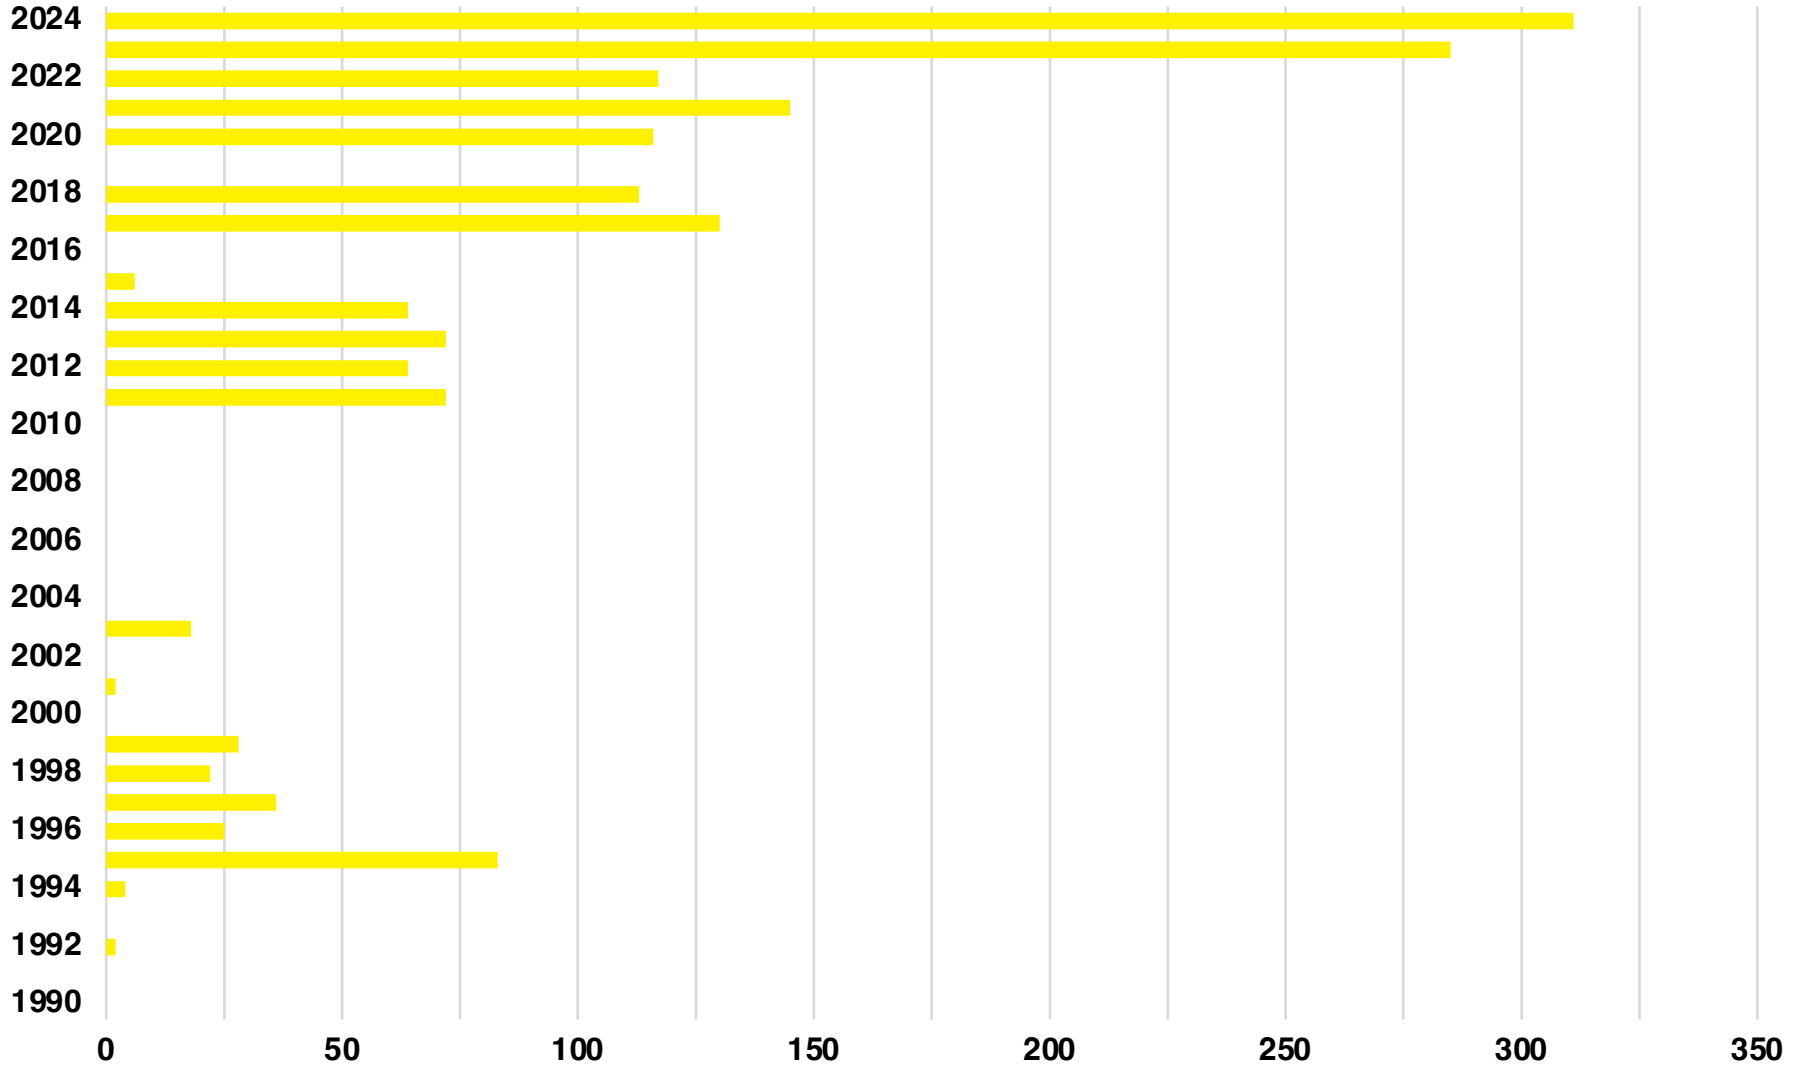

BARROW COUNTY

MULTI FAMILY HOUSING PERMITS