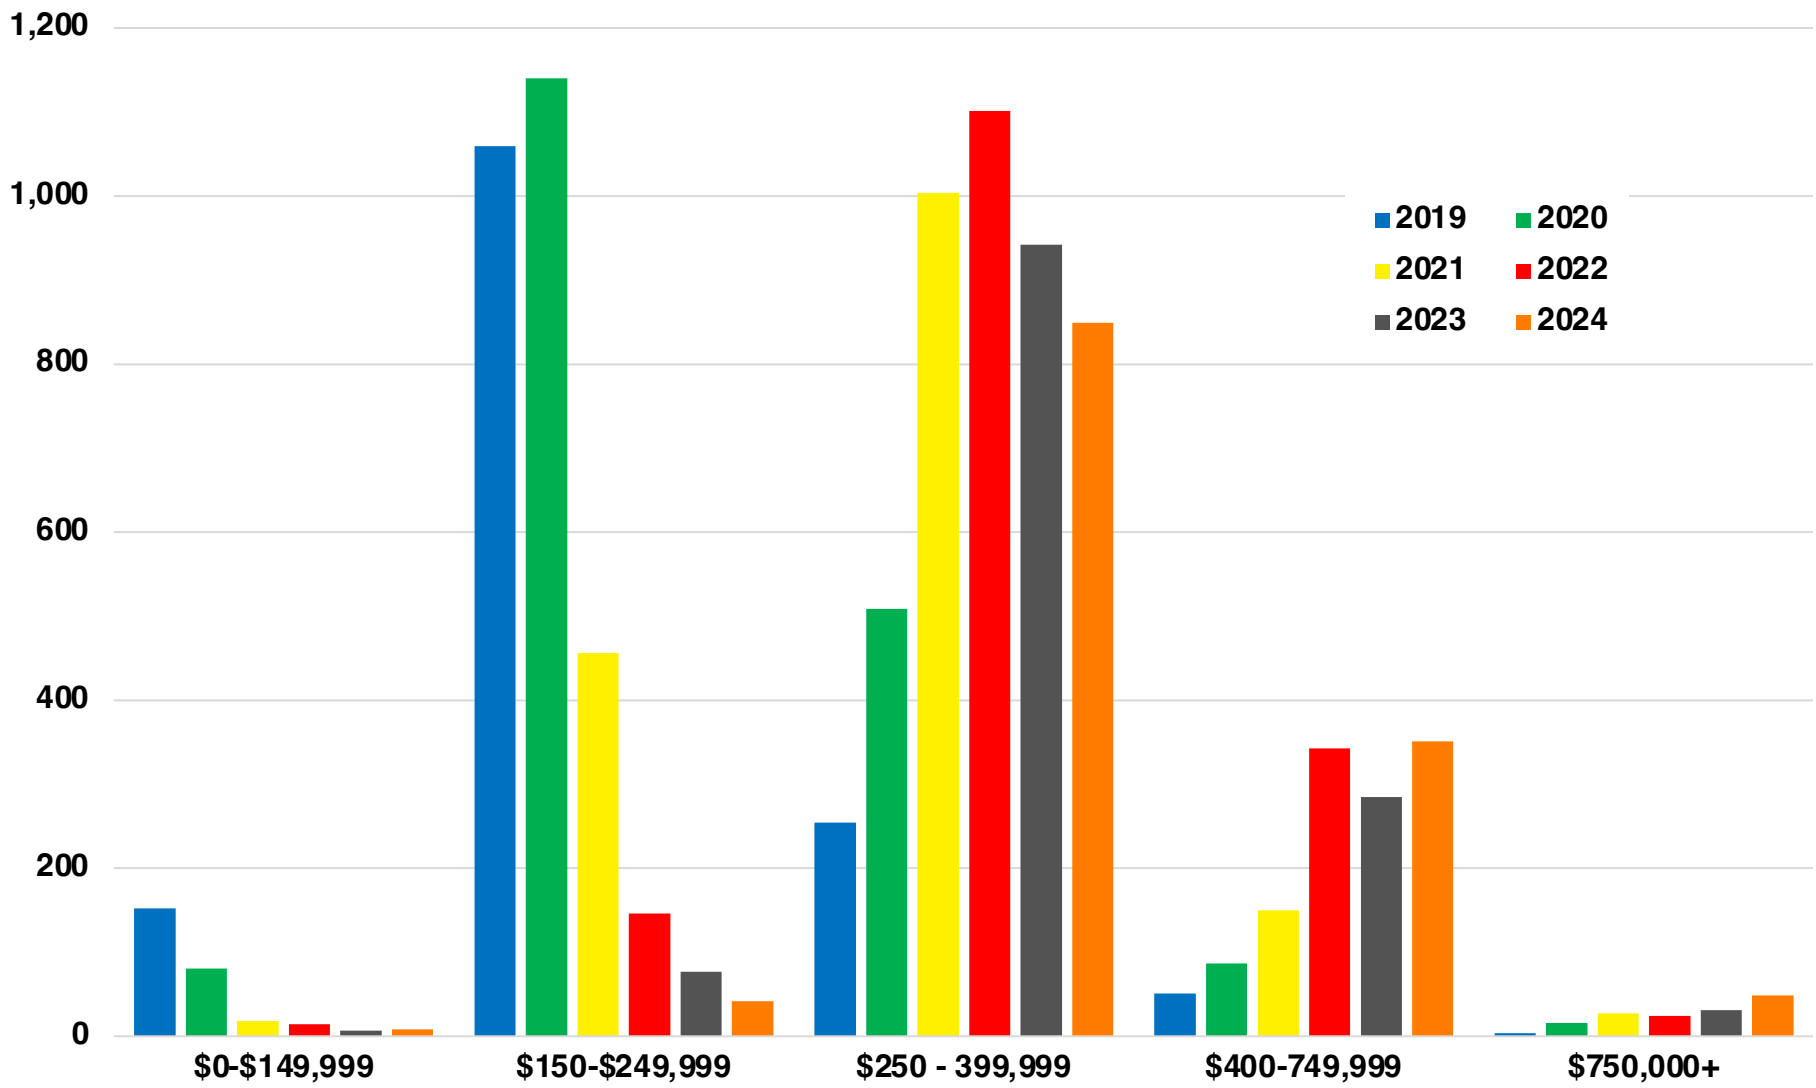

BARROW COUNTY

SINGLE FAMILY HOME SALES