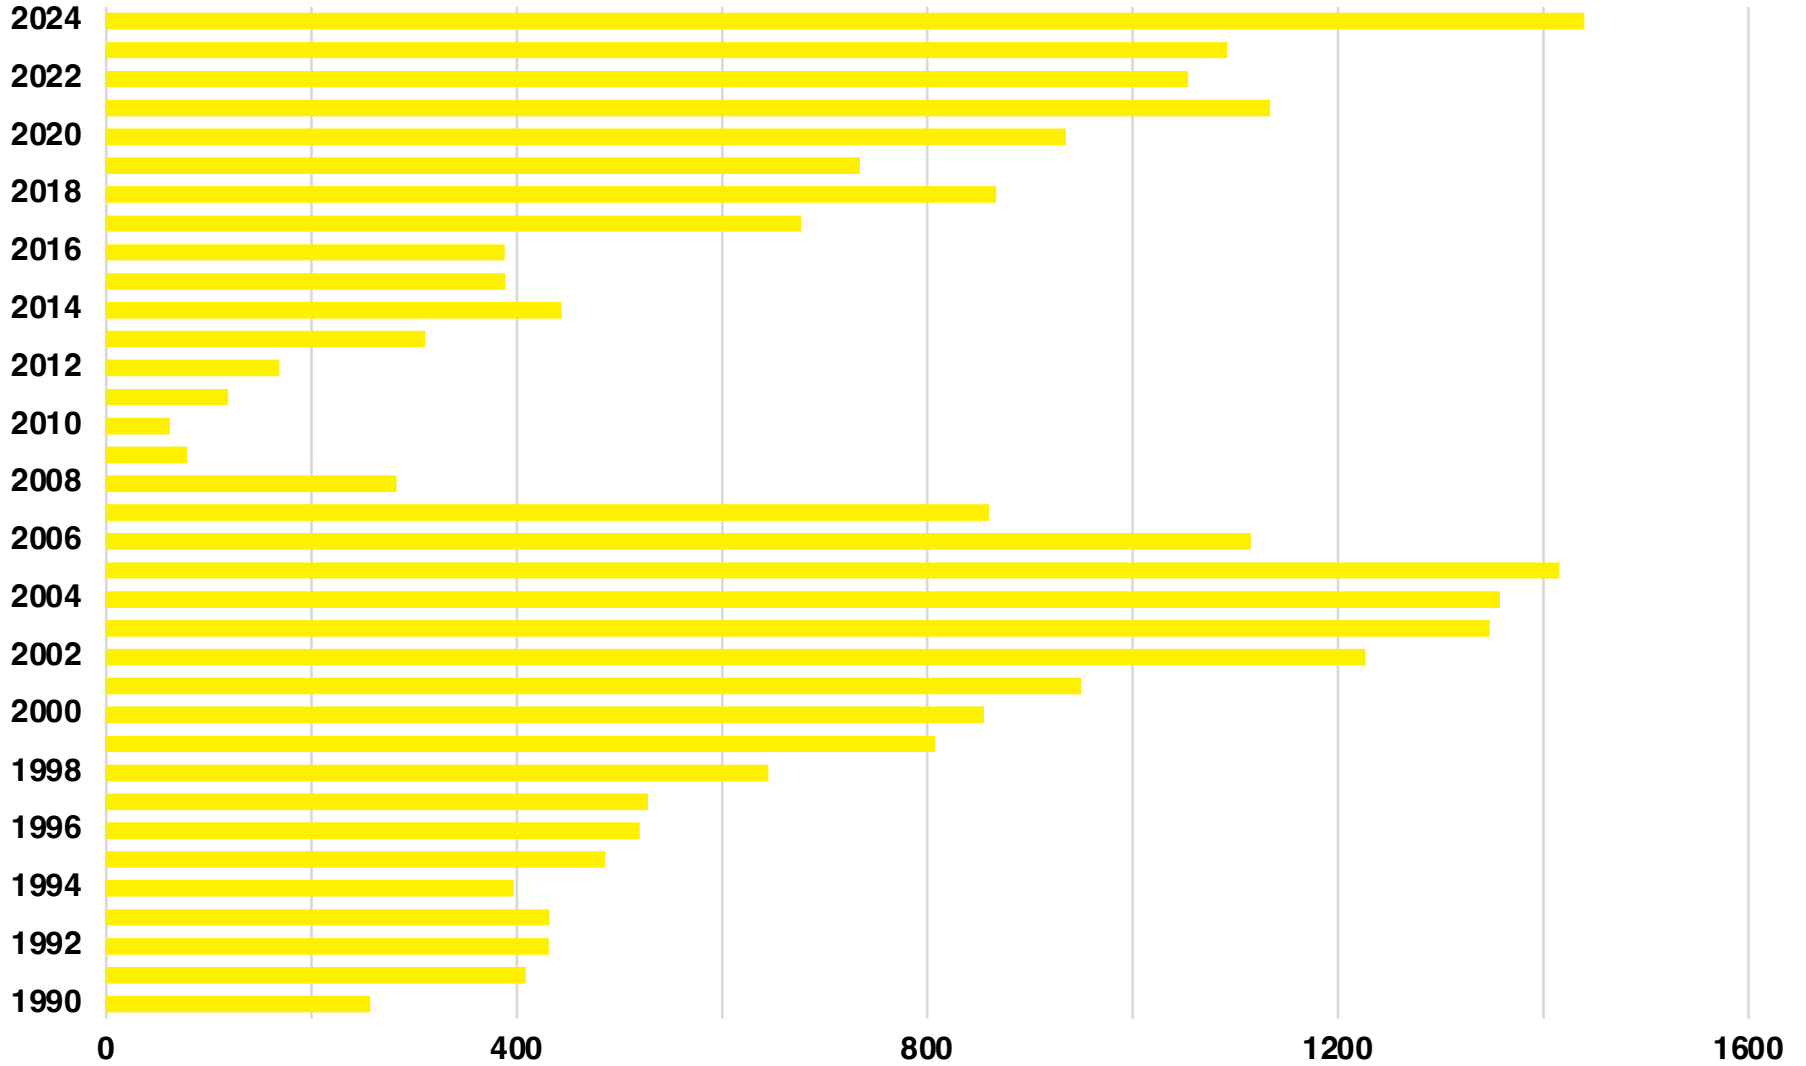

BARROW

BARROW COUNTY

EMPLOYMENT SNAPSHOT

- 42,709 RESIDENTS CURRENTLY EMPLOYED.
- 2023 UNEMPLOYMENT RATE: 2.8%
- NOV 2024 UNEMPLOYMENT RATE: 3.1%

Employment Trends

Industry Mix

Unemployment Rate Trends

BARROW COUNTY

WINDER

2023 POPULATION BY AGE

Source: American Community Survey

BARROW COUNTY

TOTAL VS HISPANIC BIRTHS

BARROW COUNTY

HOME BUYING DISPARITY

BARROW COUNTY

MULTI FAMILY HOUSING PERMITS

Source: US Census

BARROW COUNTY

TOTAL BUILDING PERMITS

BARROW COUNTY

ZONED ACREAGE

2023