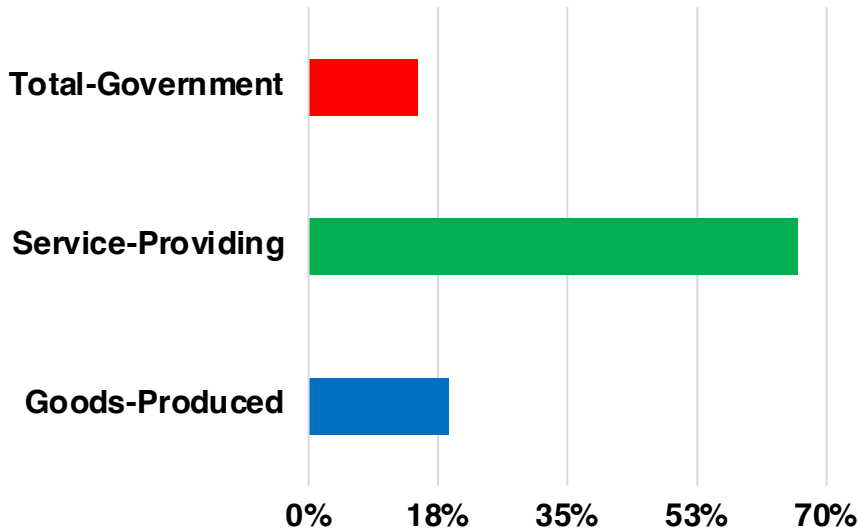

BARROW

BARROW COUNTY

EMPLOYMENT SNAPSHOT

- 42,709 RESIDENTS CURRENTLY EMPLOYED.
- 2023 UNEMPLOYMENT RATE: 2.8%
- NOV 2024 UNEMPLOYMENT RATE: 3.1%

Employment Trends

Industry Mix

Unemployment Rate Trends

BARROW COUNTY

HISTORICAL POPULATION

Source: US Census

BARROW COUNTY

2023 POPULATION BY AGE

Source: GA Dept of Public Health

WINDER

HISTORICAL POPULATOIN

Source: US Census