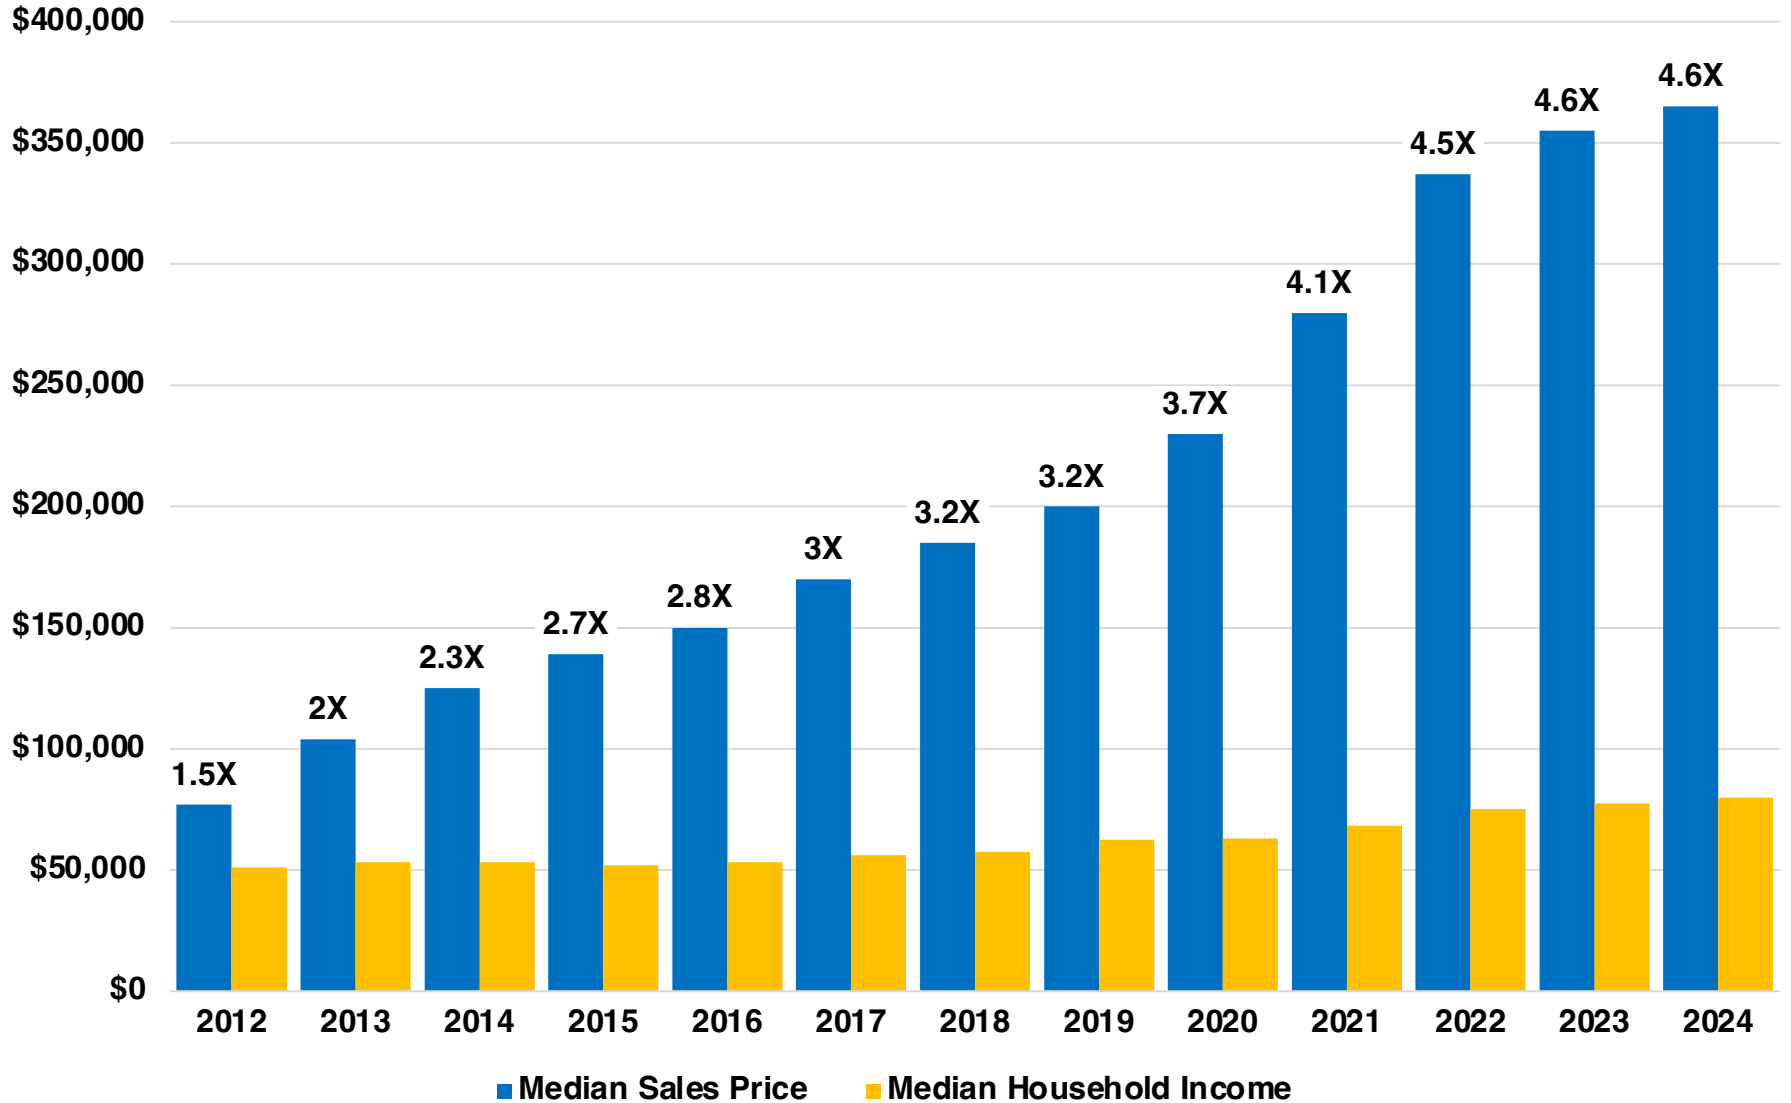

BARROW

BARROW COUNTY

EMPLOYMENT SNAPSHOT

- 42,709 RESIDENTS CURRENTLY EMPLOYED.
- 2023 UNEMPLOYMENT RATE: 2.8%
- NOV 2024 UNEMPLOYMENT RATE: 3.1%

Employment Trends

Industry Mix

Unemployment Rate Trends

BARROW COUNTY

WINDER

2023 POPULATION BY AGE

Source: American Community Survey

BARROW COUNTY

TOTAL VS HISPANIC BIRTHS

BARROW COUNTY

HOME BUYING DISPARITY

BARROW COUNTY