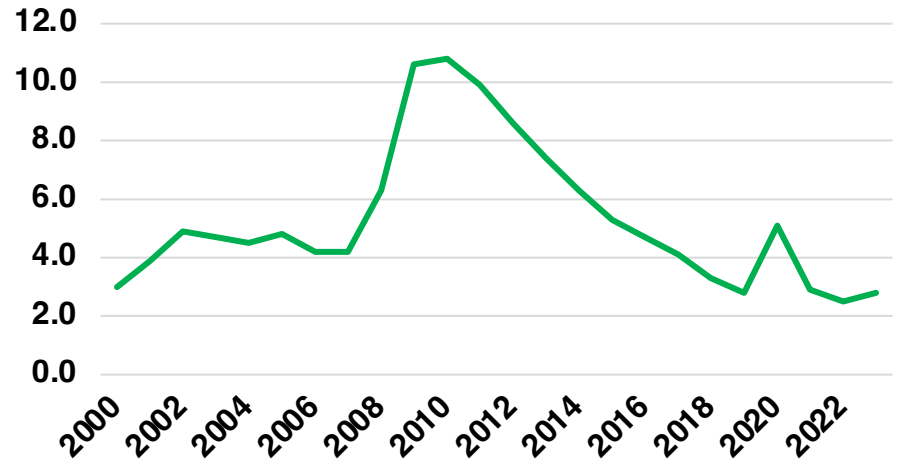

BARROW

BARROW COUNTY

EMPLOYMENT SNAPSHOT

- 42,709 RESIDENTS CURRENTLY EMPLOYED.
- 2023 UNEMPLOYMENT RATE: 2.8%
- NOV 2024 UNEMPLOYMENT RATE: 3.1%

Employment Trends

Industry Mix

Unemployment Rate Trends

BARROW COUNTY

HISTORICAL POPULATION

Source: US Census

BARROW COUNTY

2023 POPULATION BY AGE

Source: GA Dept of Public Health

WINDER

HISTORICAL POPULATOIN

Source: US Census