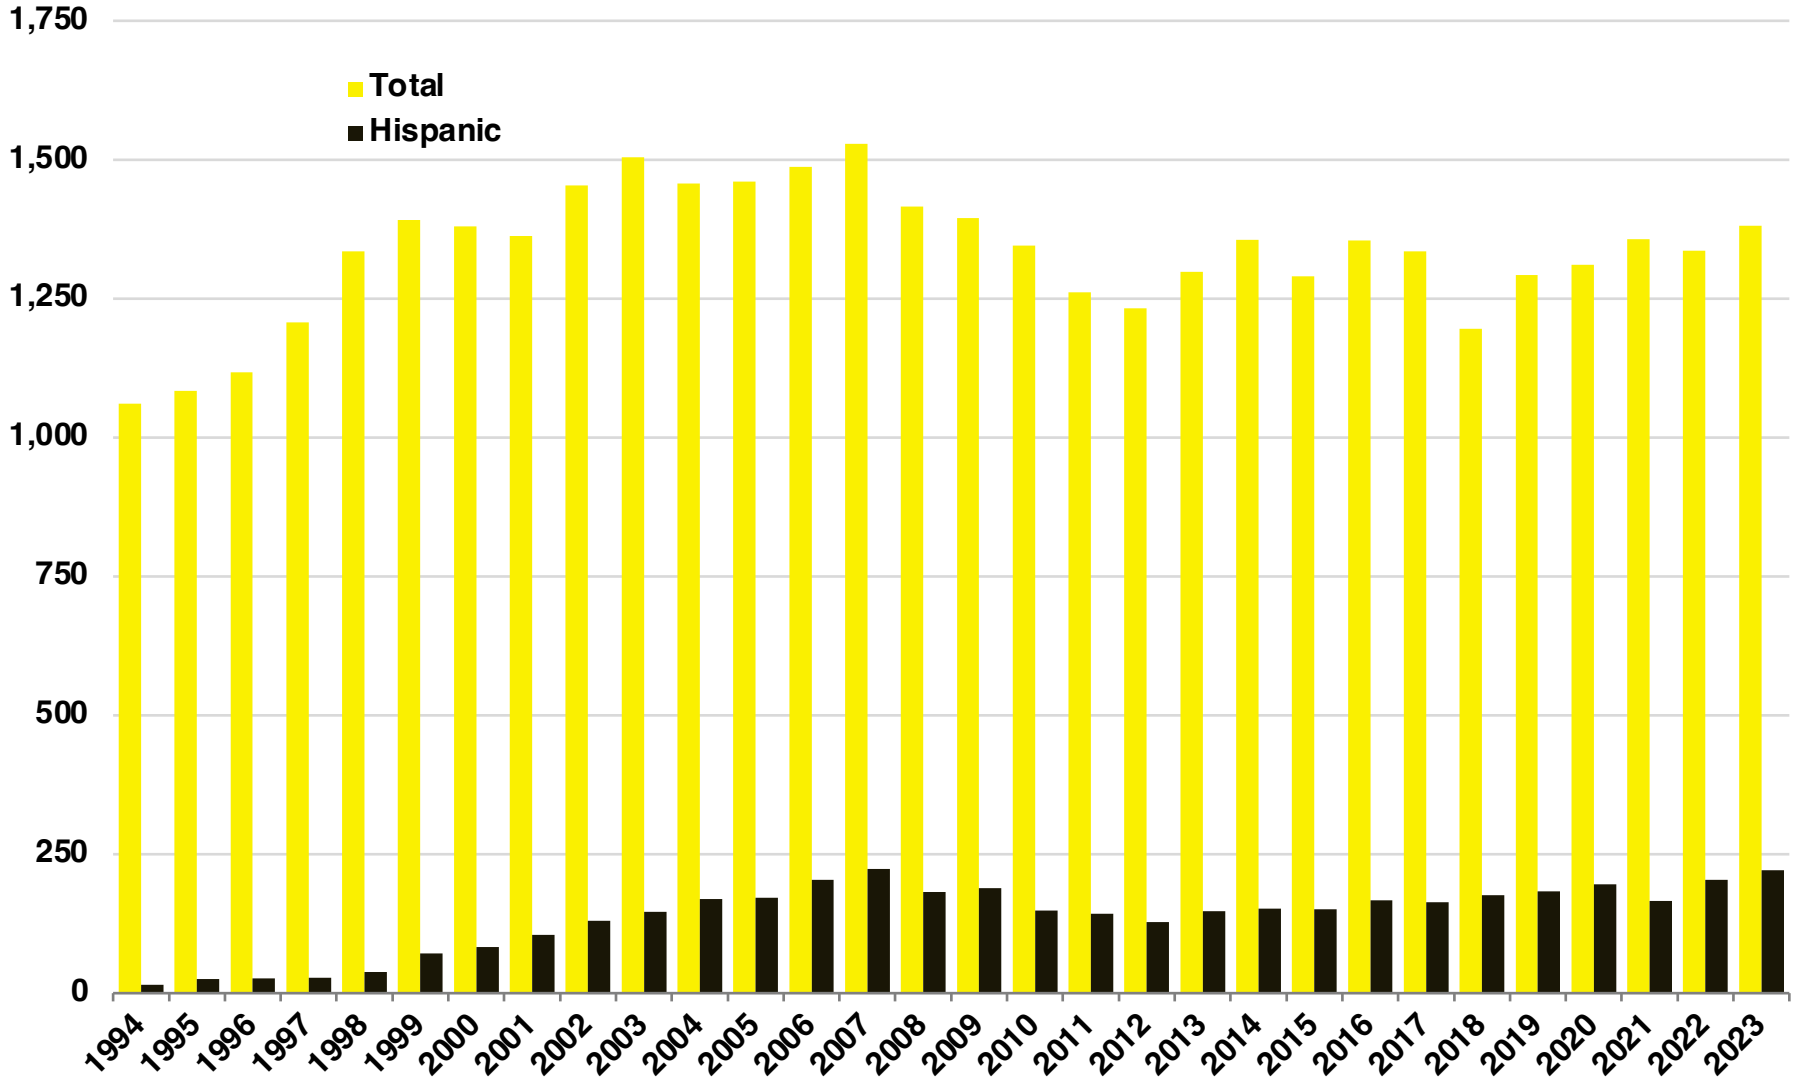

BARTOW

BARTOW COUNTY

EMPLOYMENT SNAPSHOT

- 51,714 RESIDENTS CURRENTLY EMPLOYED.
- 2023 UNEMPLOYMENT RATE: 3.2%
- NOV 2024 UNEMPLOYMENT RATE: 3.5%

Employment Trends

Industry Mix

Unemployment Rate Trends

BARTOW COUNTY

HISTORICAL POPULATION

Source: US Census

BARTOW COUNTY

2023 POPULATION BY AGE

BARTOW COUNTY

TOTAL VS HISPANIC BIRTHS

BARTOW COUNTY

HOME SALES