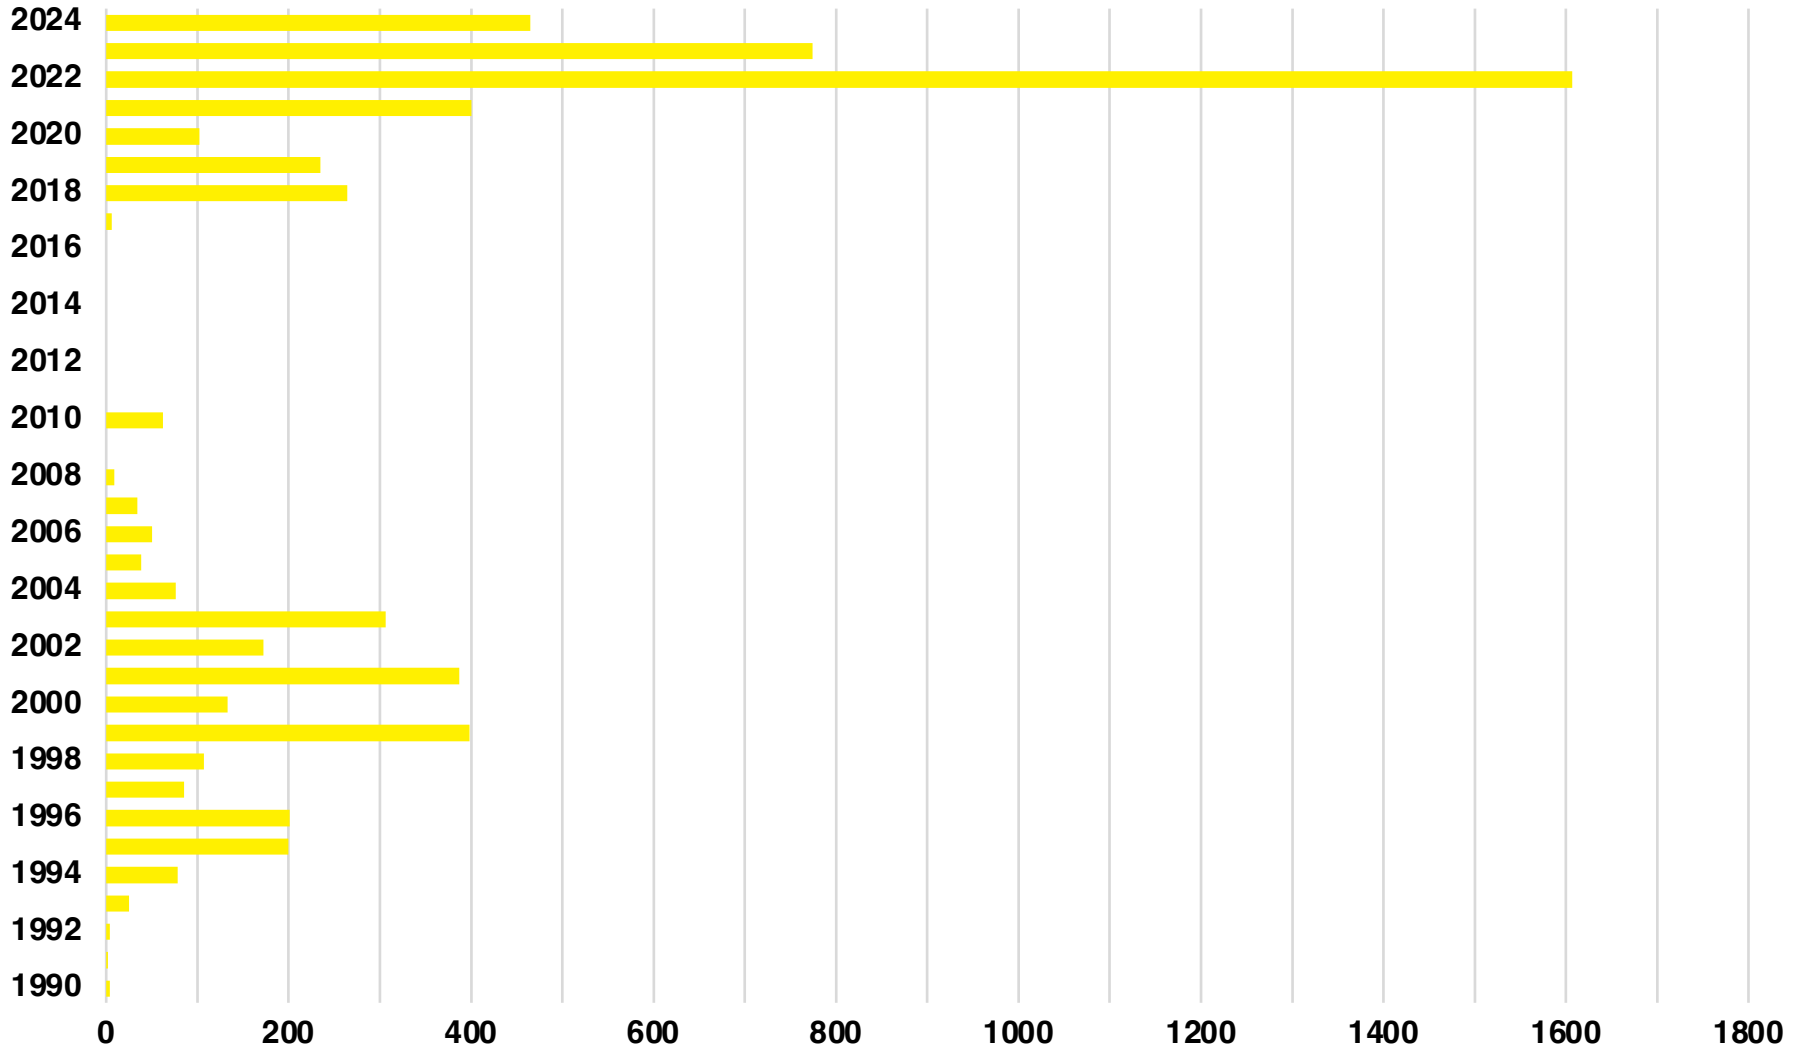

BARTOW COUNTY

MULTI FAMILY BUILDING PERMITS