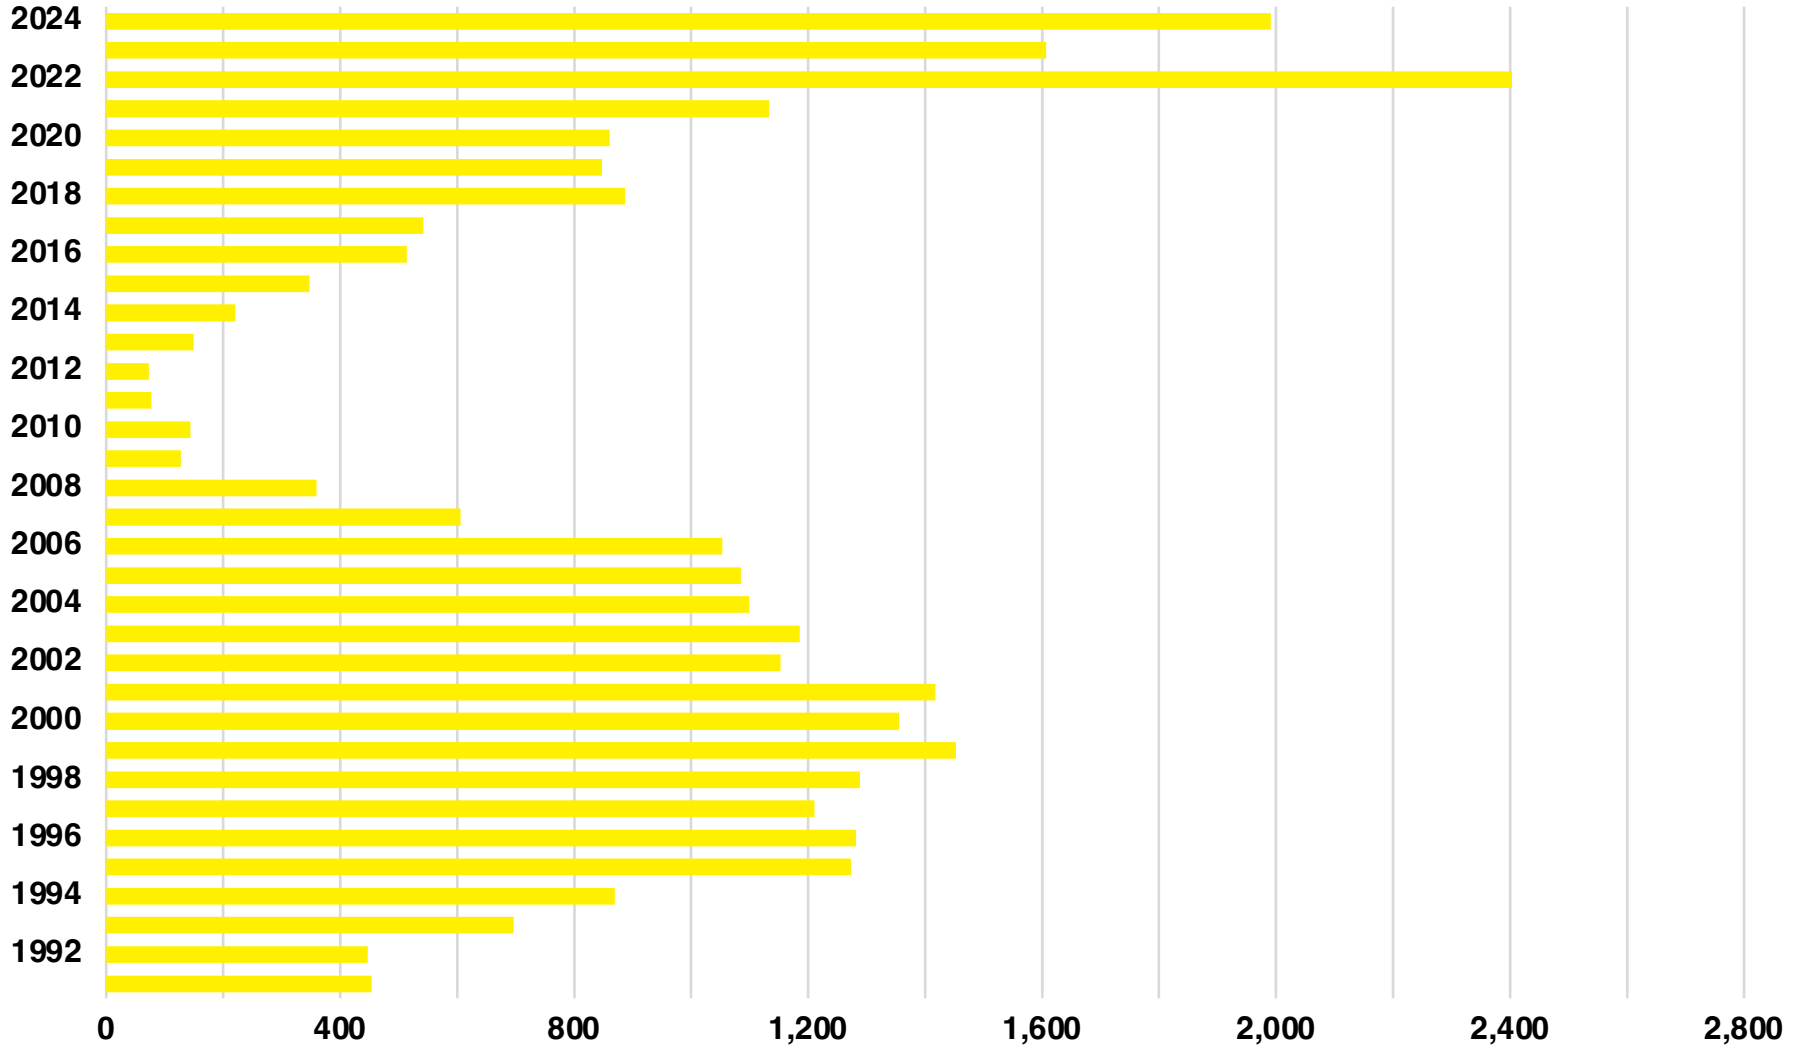

BARTOW COUNTY

TOTAL BUILDING PERMITS