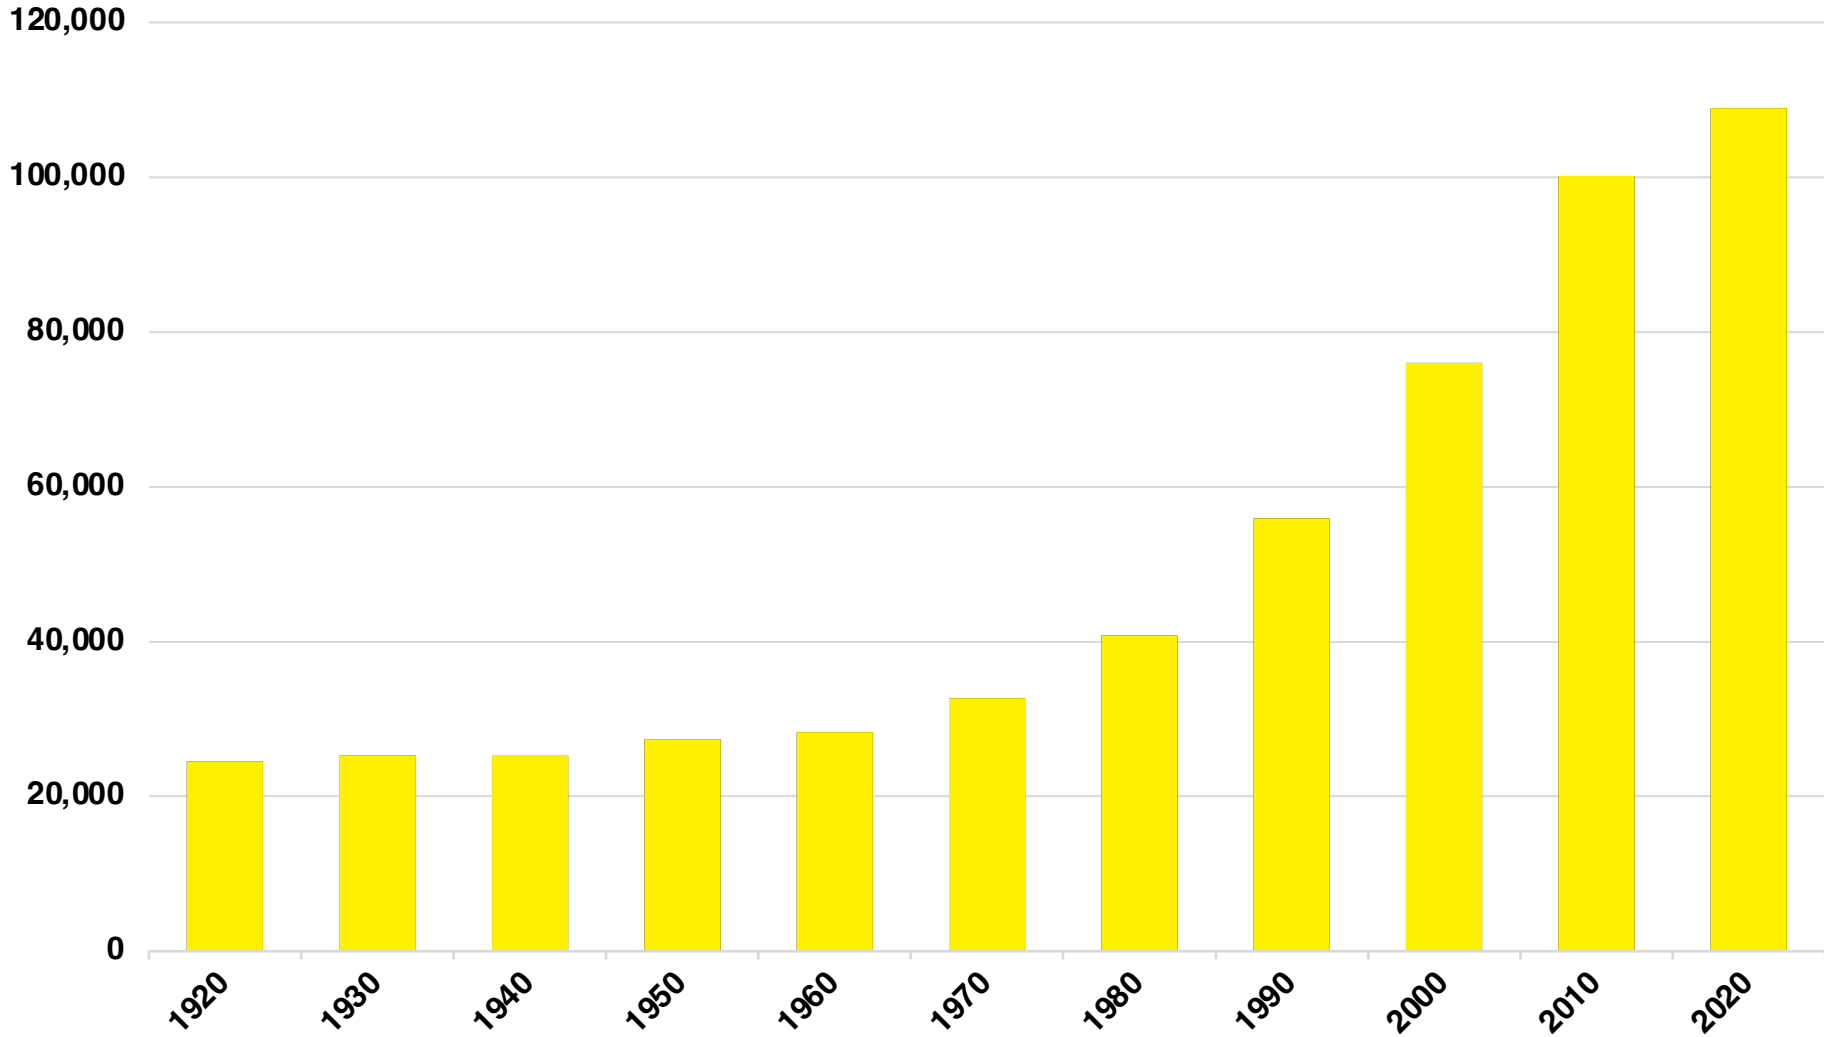

BARTOW

BARTOW COUNTY

EMPLOYMENT SNAPSHOT

- 51,714 RESIDENTS CURRENTLY EMPLOYED.
- 2023 UNEMPLOYMENT RATE: 3.2%
- NOV 2024 UNEMPLOYMENT RATE: 3.5%

Employment Trends

Industry Mix

Unemployment Rate Trends

BARTOW COUNTY

HISTORICAL POPULATION

Source: US Census

BARTOW COUNTY

2023 POPULATION BY AGE

BARTOW COUNTY

TOTAL VS HISPANIC BIRTHS

BARTOW COUNTY

HOME SALES