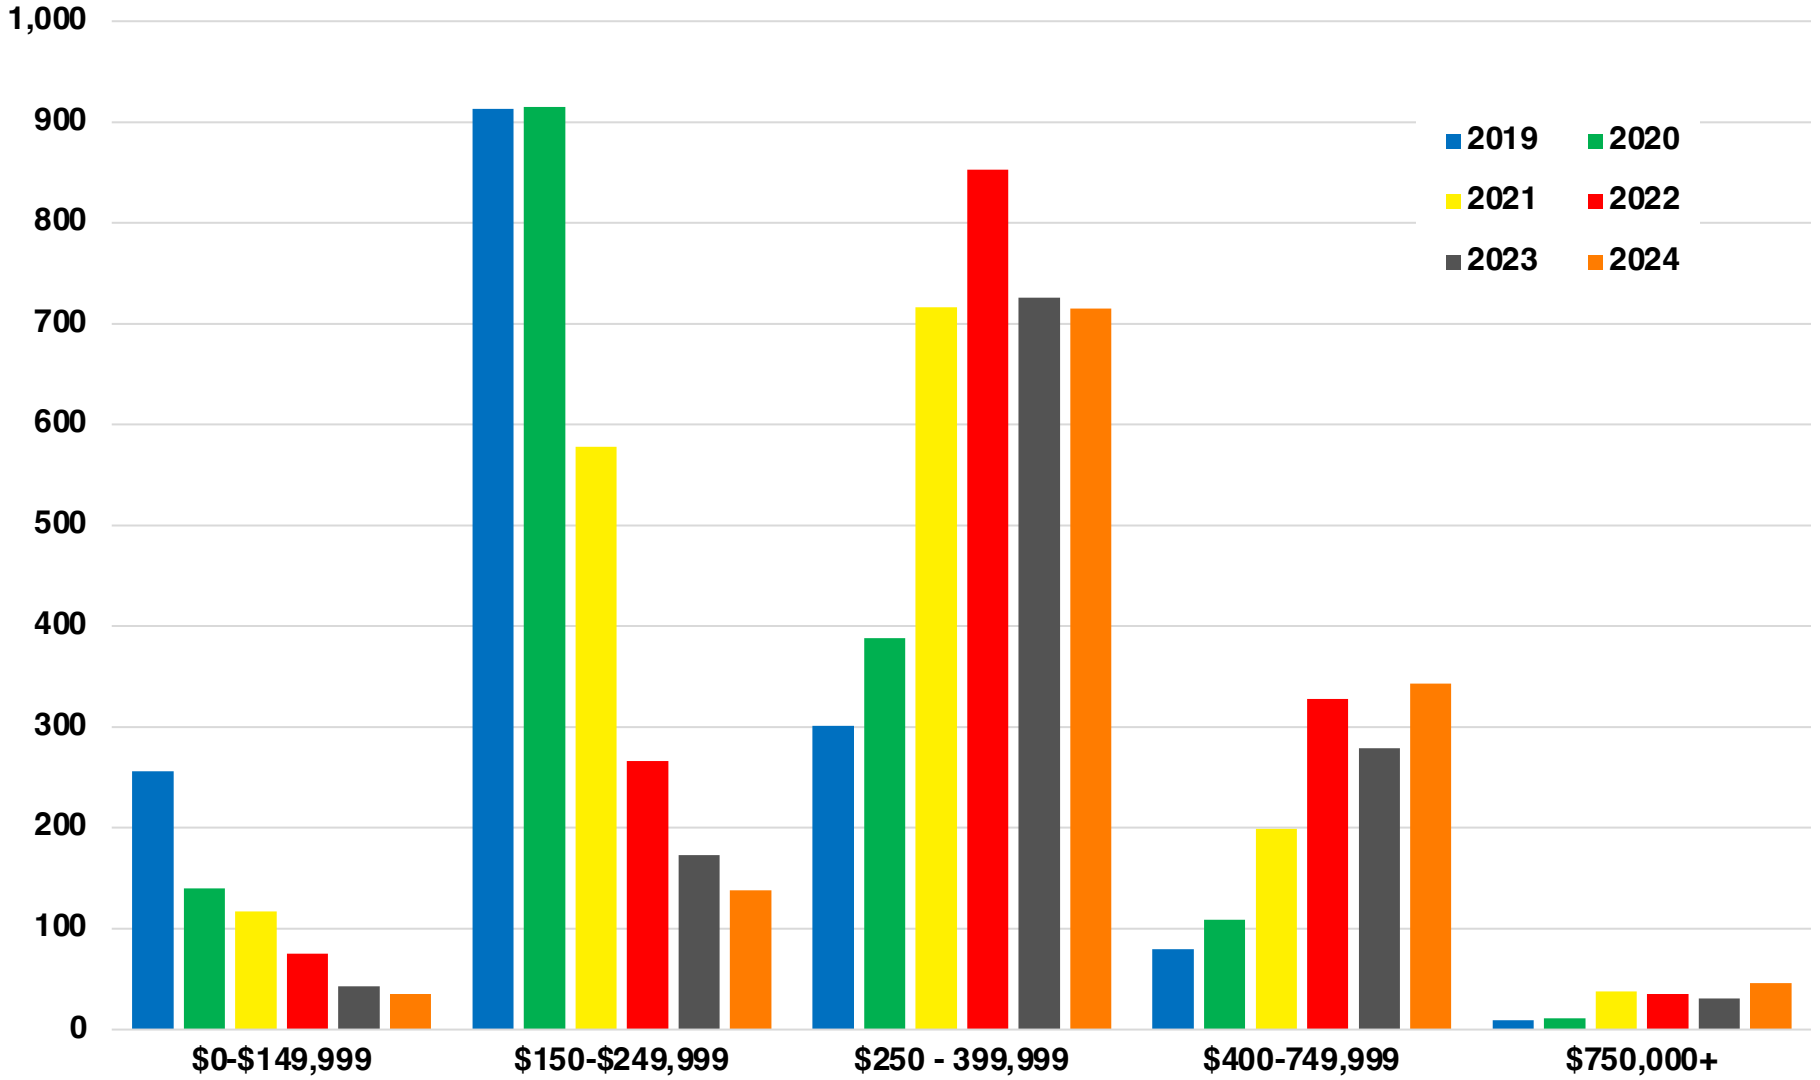

BARTOW

BARTOW COUNTY

EMPLOYMENT SNAPSHOT

- 51,714 RESIDENTS CURRENTLY EMPLOYED.
- 2023 UNEMPLOYMENT RATE: 3.2%
- NOV 2024 UNEMPLOYMENT RATE: 3.5%

Employment Trends

Industry Mix

Unemployment Rate Trends

BARTOW COUNTY

HISTORICAL POPULATION

Source: US Census

BARTOW COUNTY

2023 POPULATION BY AGE

BARTOW COUNTY

TOTAL VS HISPANIC BIRTHS

BARTOW COUNTY

HOME SALES