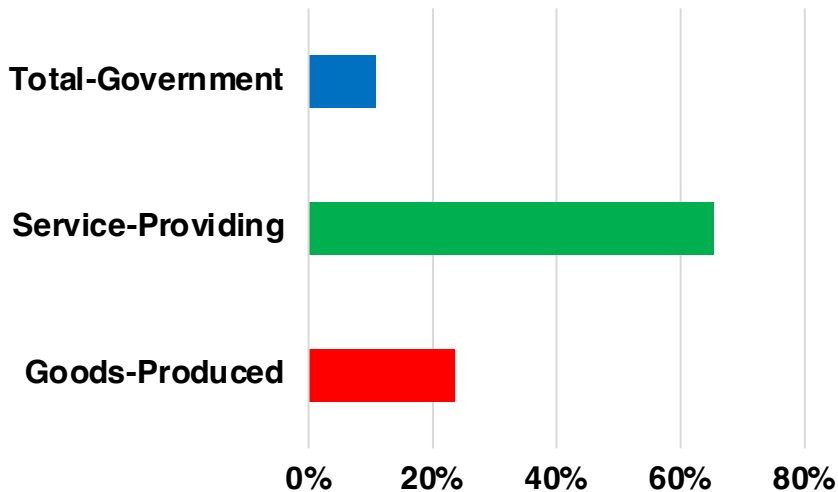

BARTOW

BARTOW COUNTY

EMPLOYMENT SNAPSHOT

- 51,714 RESIDENTS CURRENTLY EMPLOYED.
- 2023 UNEMPLOYMENT RATE: 3.2%
- NOV 2024 UNEMPLOYMENT RATE: 3.5%

Employment Trends

Industry Mix

Unemployment Rate Trends

BARTOW COUNTY

HISTORICAL POPULATION

Source: US Census

BARTOW COUNTY

2023 POPULATION BY AGE

BARTOW COUNTY

TOTAL VS HISPANIC BIRTHS

BARTOW COUNTY

HOME SALES