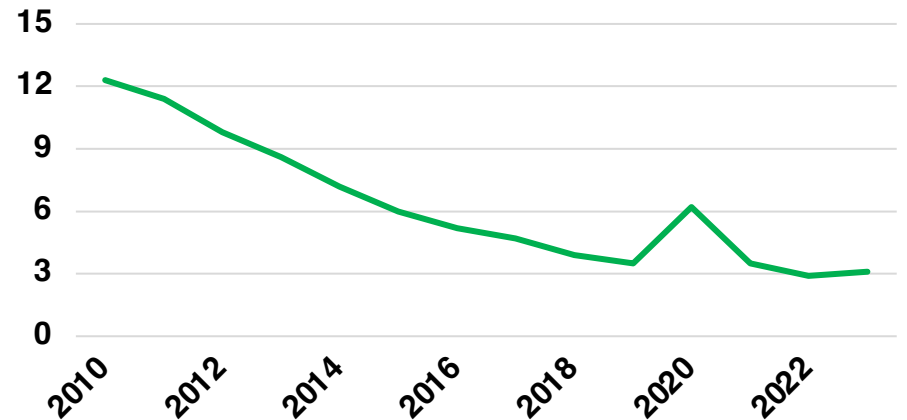

BARTOW

BARTOW COUNTY

EMPLOYMENT SNAPSHOT

- 51,714 RESIDENTS CURRENTLY EMPLOYED.
- 2023 UNEMPLOYMENT RATE: 3.2%
- NOV 2024 UNEMPLOYMENT RATE: 3.5%

Employment Trends

Industry Mix

Unemployment Rate Trends

BARTOW COUNTY

HISTORICAL POPULATION

Source: US Census

BARTOW COUNTY

2023 POPULATION BY AGE

BARTOW COUNTY

TOTAL VS HISPANIC BIRTHS

BARTOW COUNTY

HOME SALES