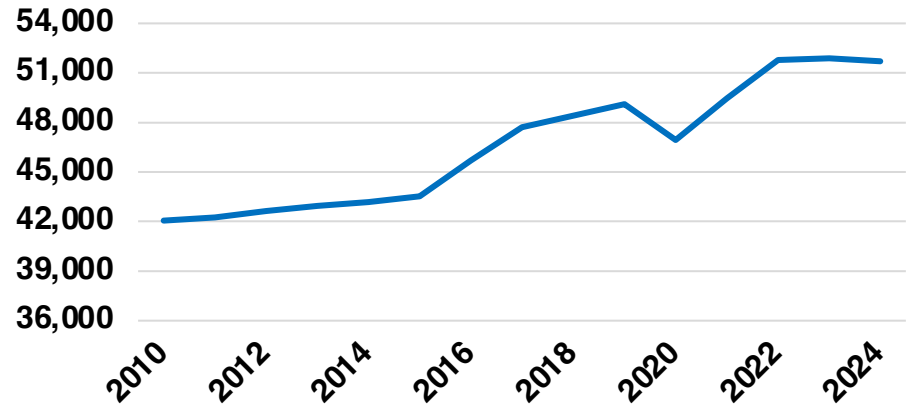

BARTOW

BARTOW COUNTY

EMPLOYMENT SNAPSHOT

- 51,714 RESIDENTS CURRENTLY EMPLOYED.
- 2023 UNEMPLOYMENT RATE: 3.2%
- NOV 2024 UNEMPLOYMENT RATE: 3.5%

Employment Trends

Industry Mix

Unemployment Rate Trends

BARTOW COUNTY

HISTORICAL POPULATION

Source: US Census

BARTOW COUNTY

2023 POPULATION BY AGE

BARTOW COUNTY

TOTAL VS HISPANIC BIRTHS

BARTOW COUNTY

HOME SALES