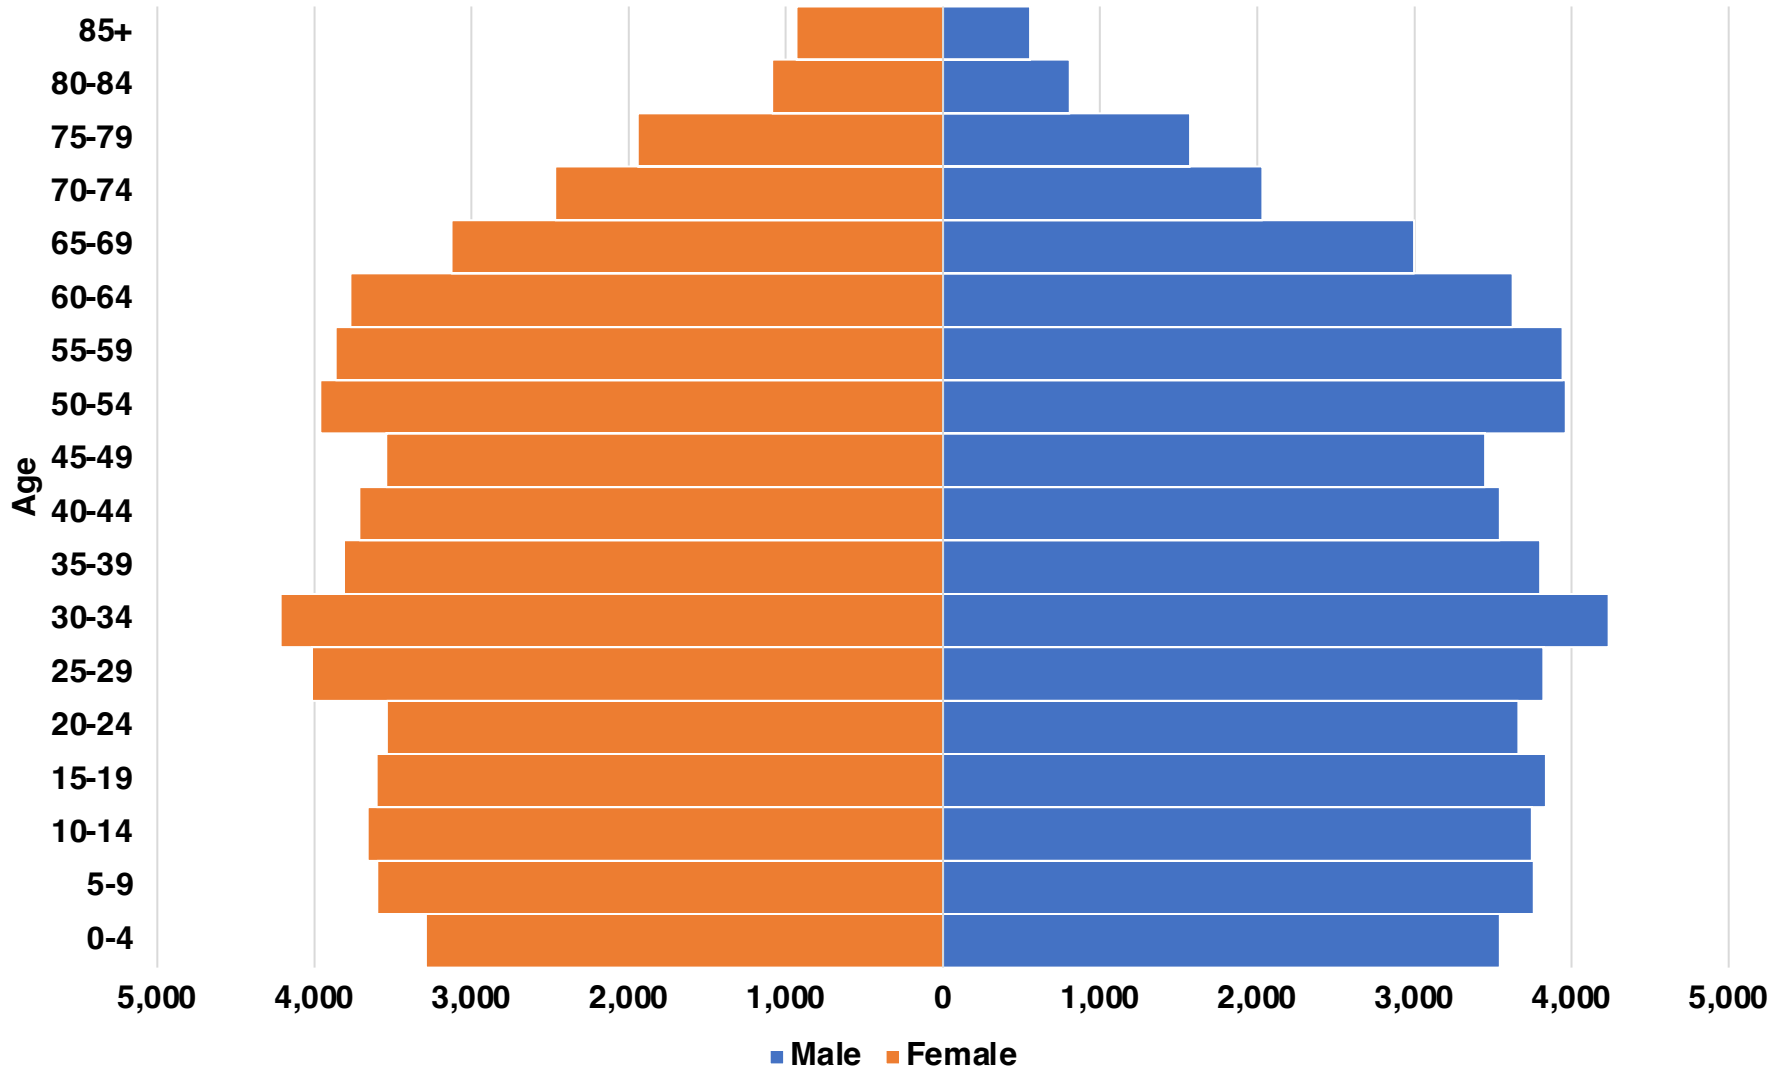

BARTOW

BARTOW COUNTY

EMPLOYMENT SNAPSHOT

- 51,714 RESIDENTS CURRENTLY EMPLOYED.
- 2023 UNEMPLOYMENT RATE: 3.2%
- NOV 2024 UNEMPLOYMENT RATE: 3.5%

Employment Trends

Industry Mix

Unemployment Rate Trends

BARTOW COUNTY

HISTORICAL POPULATION

Source: US Census

BARTOW COUNTY

2023 POPULATION BY AGE

BARTOW COUNTY

TOTAL VS HISPANIC BIRTHS

BARTOW COUNTY

HOME SALES