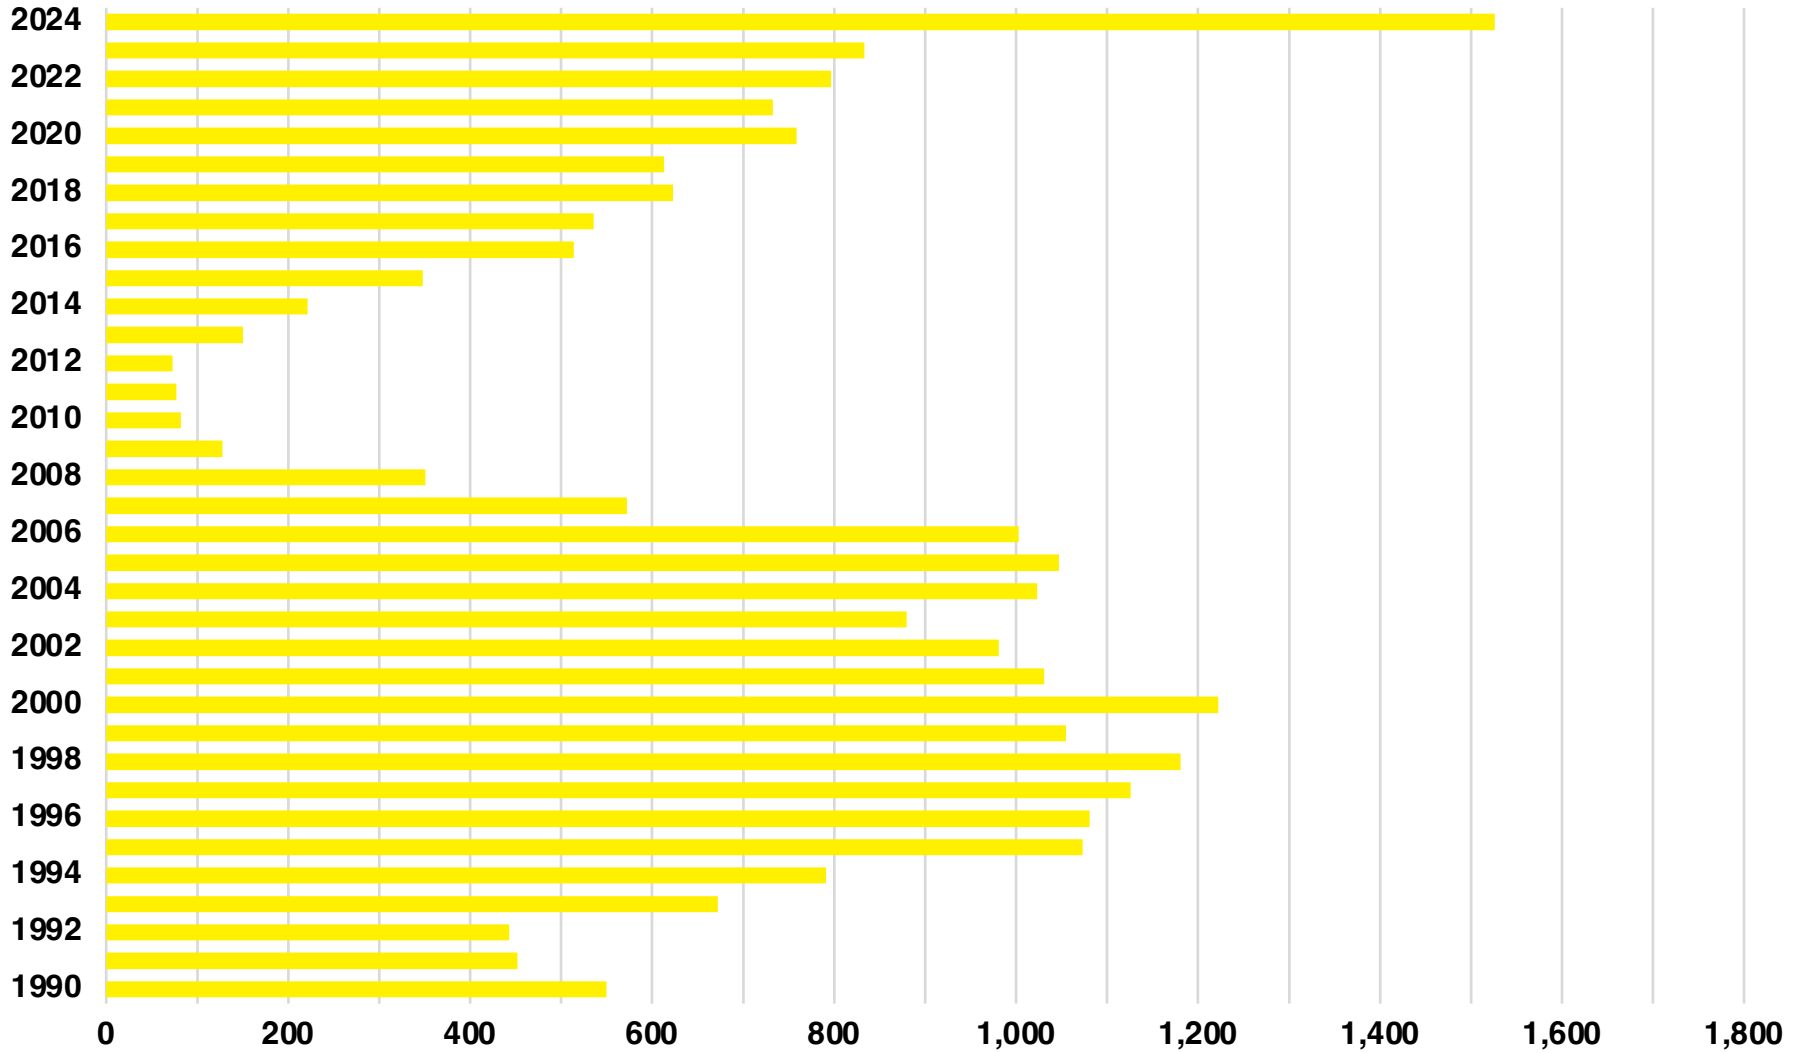

BARTOW

BARTOW COUNTY

EMPLOYMENT SNAPSHOT

- 51,714 RESIDENTS CURRENTLY EMPLOYED.
- 2023 UNEMPLOYMENT RATE: 3.2%
- NOV 2024 UNEMPLOYMENT RATE: 3.5%

Employment Trends

Industry Mix

Unemployment Rate Trends

BARTOW COUNTY

HISTORICAL POPULATION

Source: US Census

BARTOW COUNTY

2023 POPULATION BY AGE

BARTOW COUNTY

TOTAL VS HISPANIC BIRTHS

BARTOW COUNTY

HOME SALES

BARTOW COUNTY

TAX DIGEST 40% ASSESSED VALUE

Source: GA Dept of Revenue Consolidated Tax Digest

BARTOW COUNTY

SINGLE FAMILY BUILDING PERMITS

Source: US Census

BARTOW COUNTY

MULTI FAMILY BUILDING PERMITS