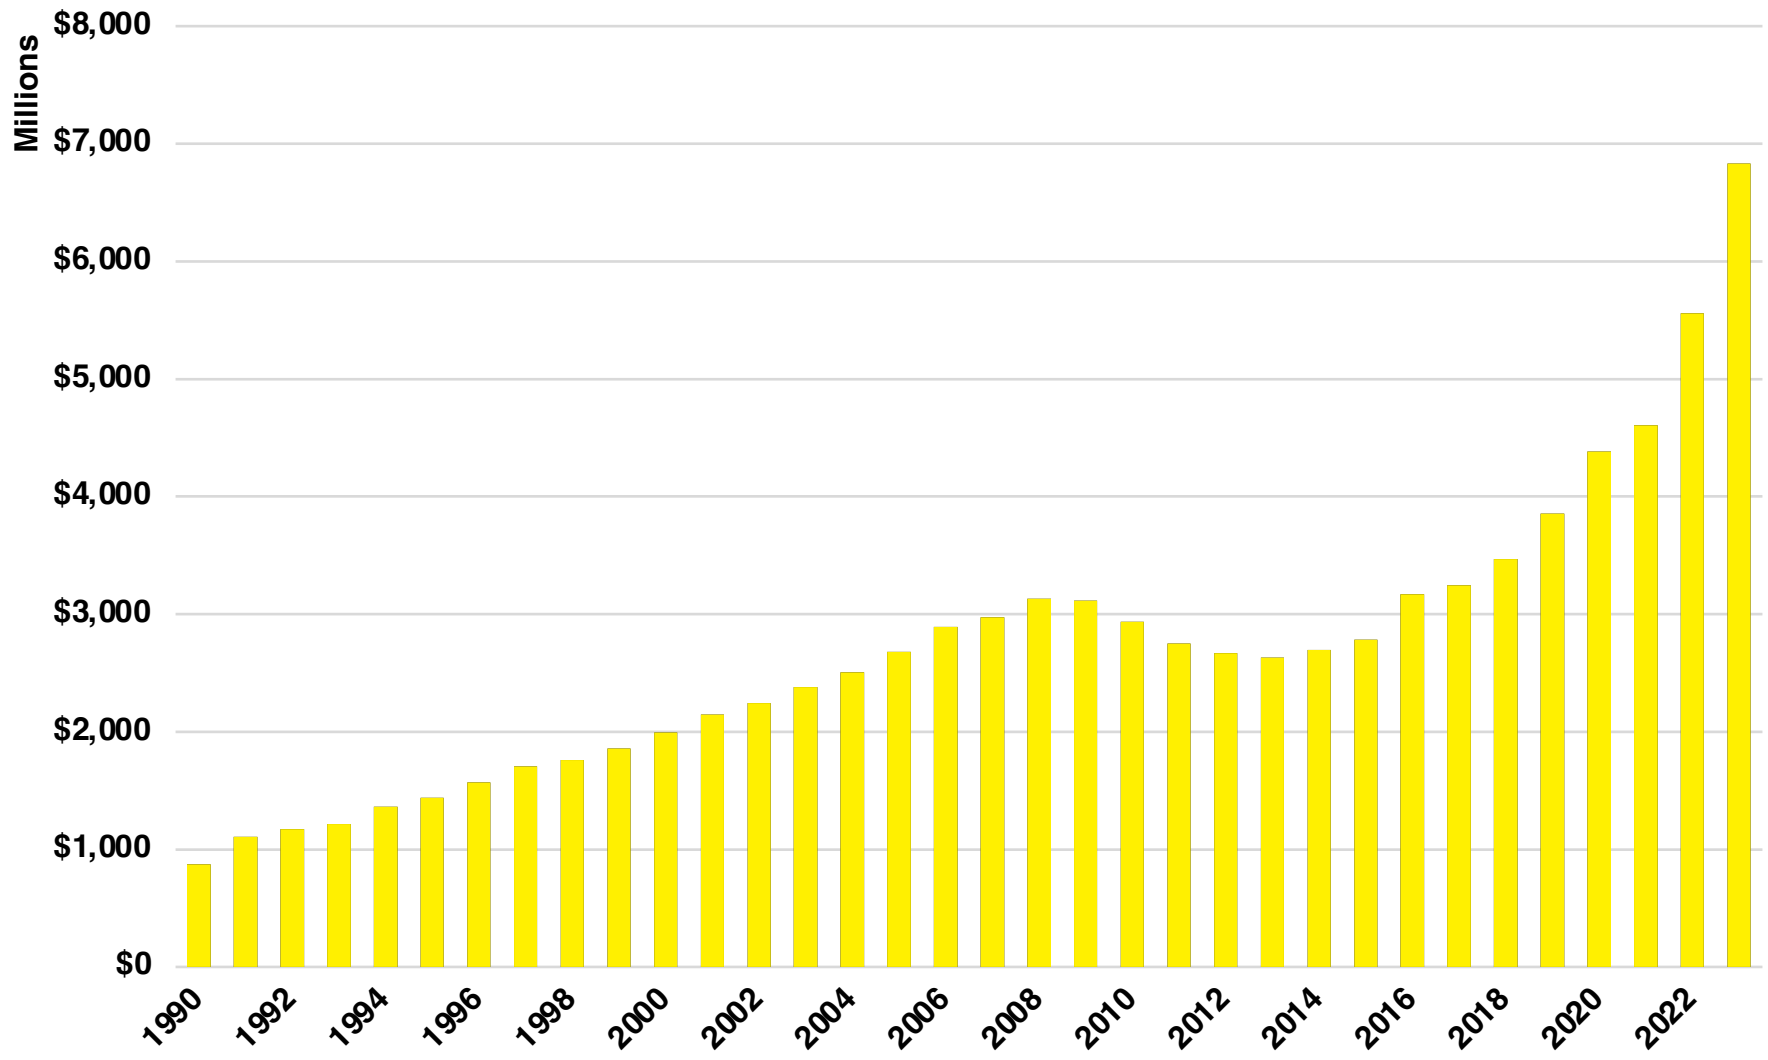

BARTOW COUNTY

TAX DIGEST 40% ASSESSED VALUE

Source: GA Dept of Revenue Consolidated Tax Digest