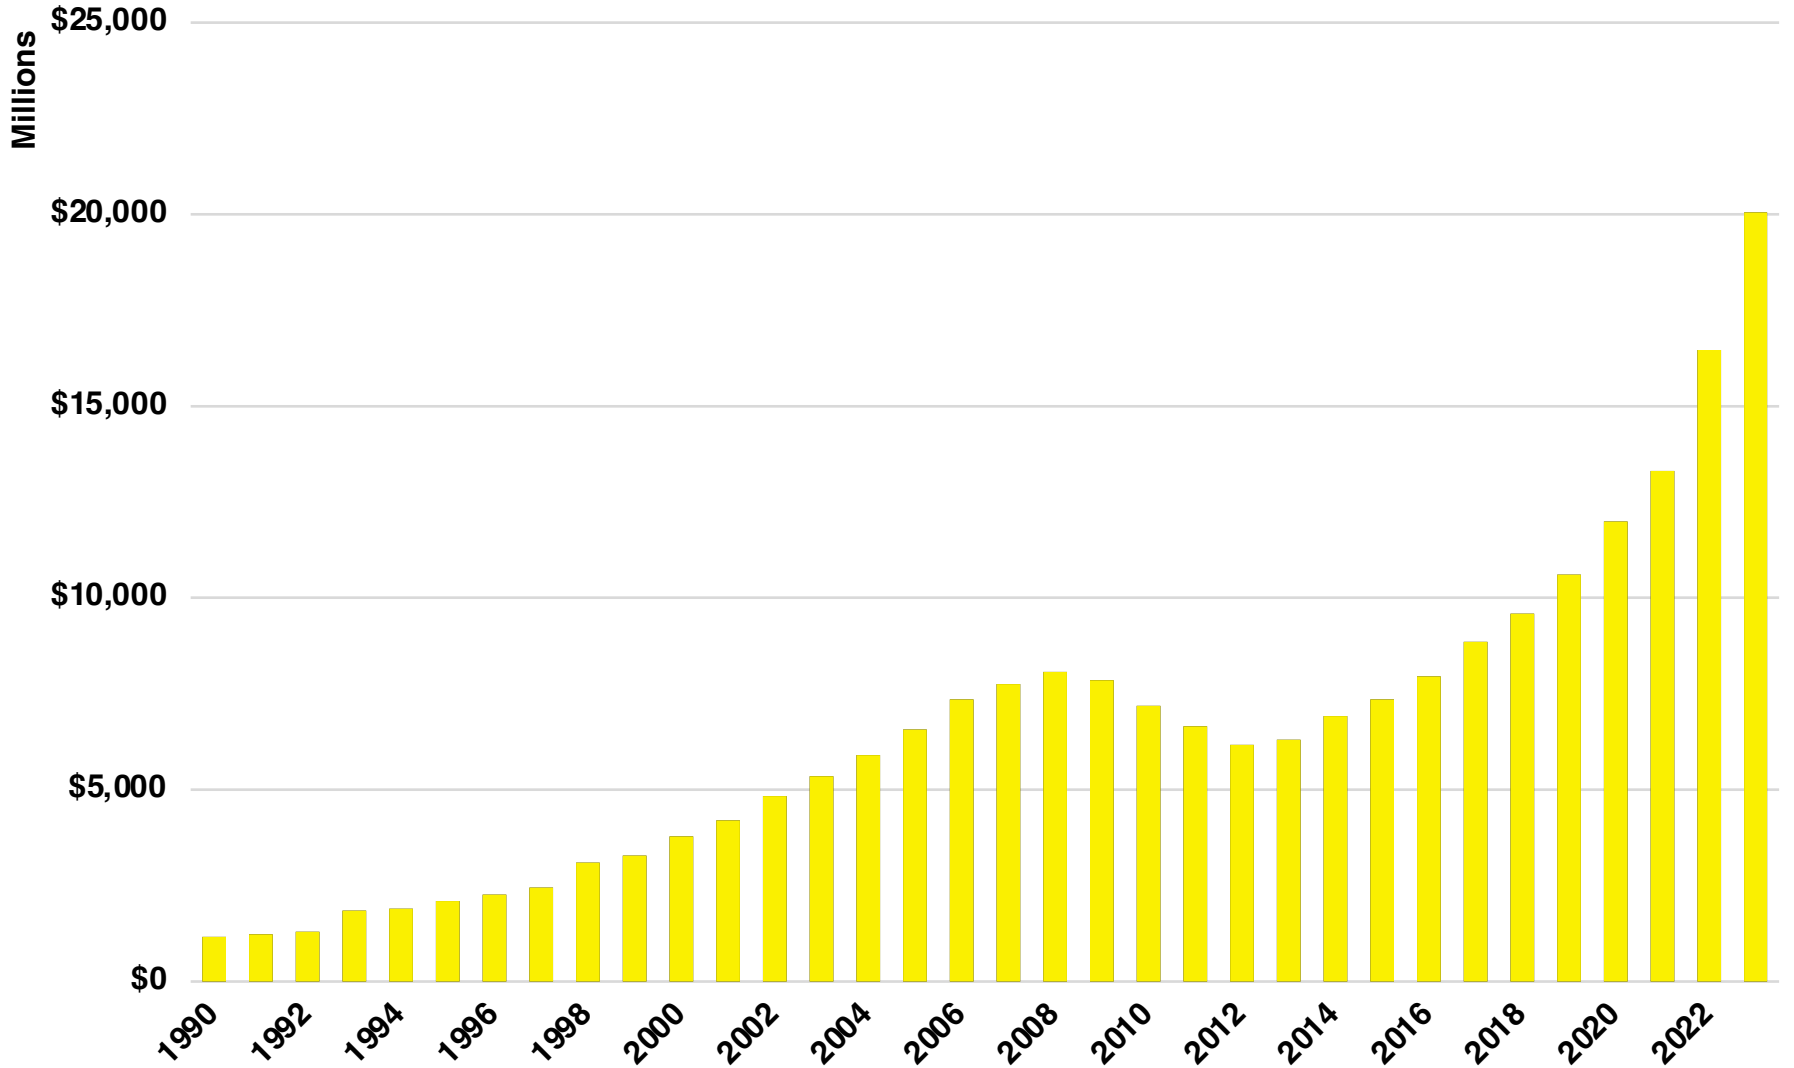

CHEROKEE COUNTY

TAX DIGEST 40% ASSESSED VALUE

Source: GA Dept of Revenue Consolidated Tax Digest