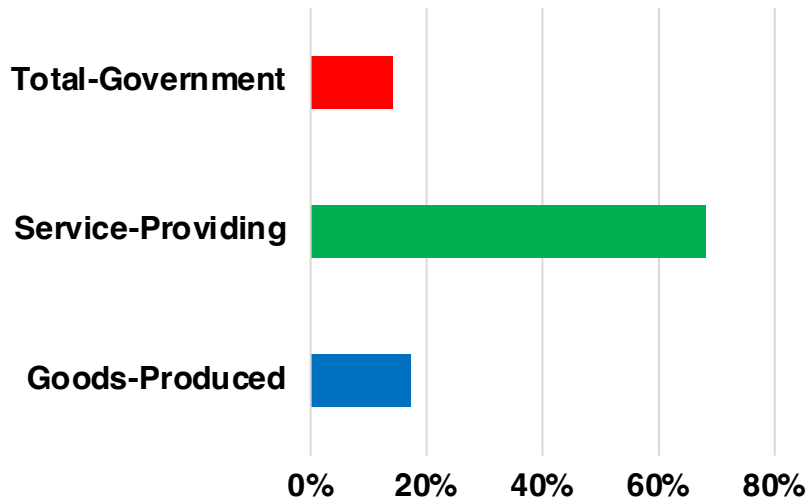

CHEROKEE

CHEROKEE COUNTY

EMPLOYMENT SNAPSHOT

- 141,804 RESIDENTS CURRENTLY EMPLOYED.
- 2023 UNEMPLOYMENT RATE: 2.6%
- NOV 2024 UNEMPLOYMENT RATE: 2.9%

Employment Trends

Industry Mix

Uemployment Rate Trends

CHEROKEE COUNTY