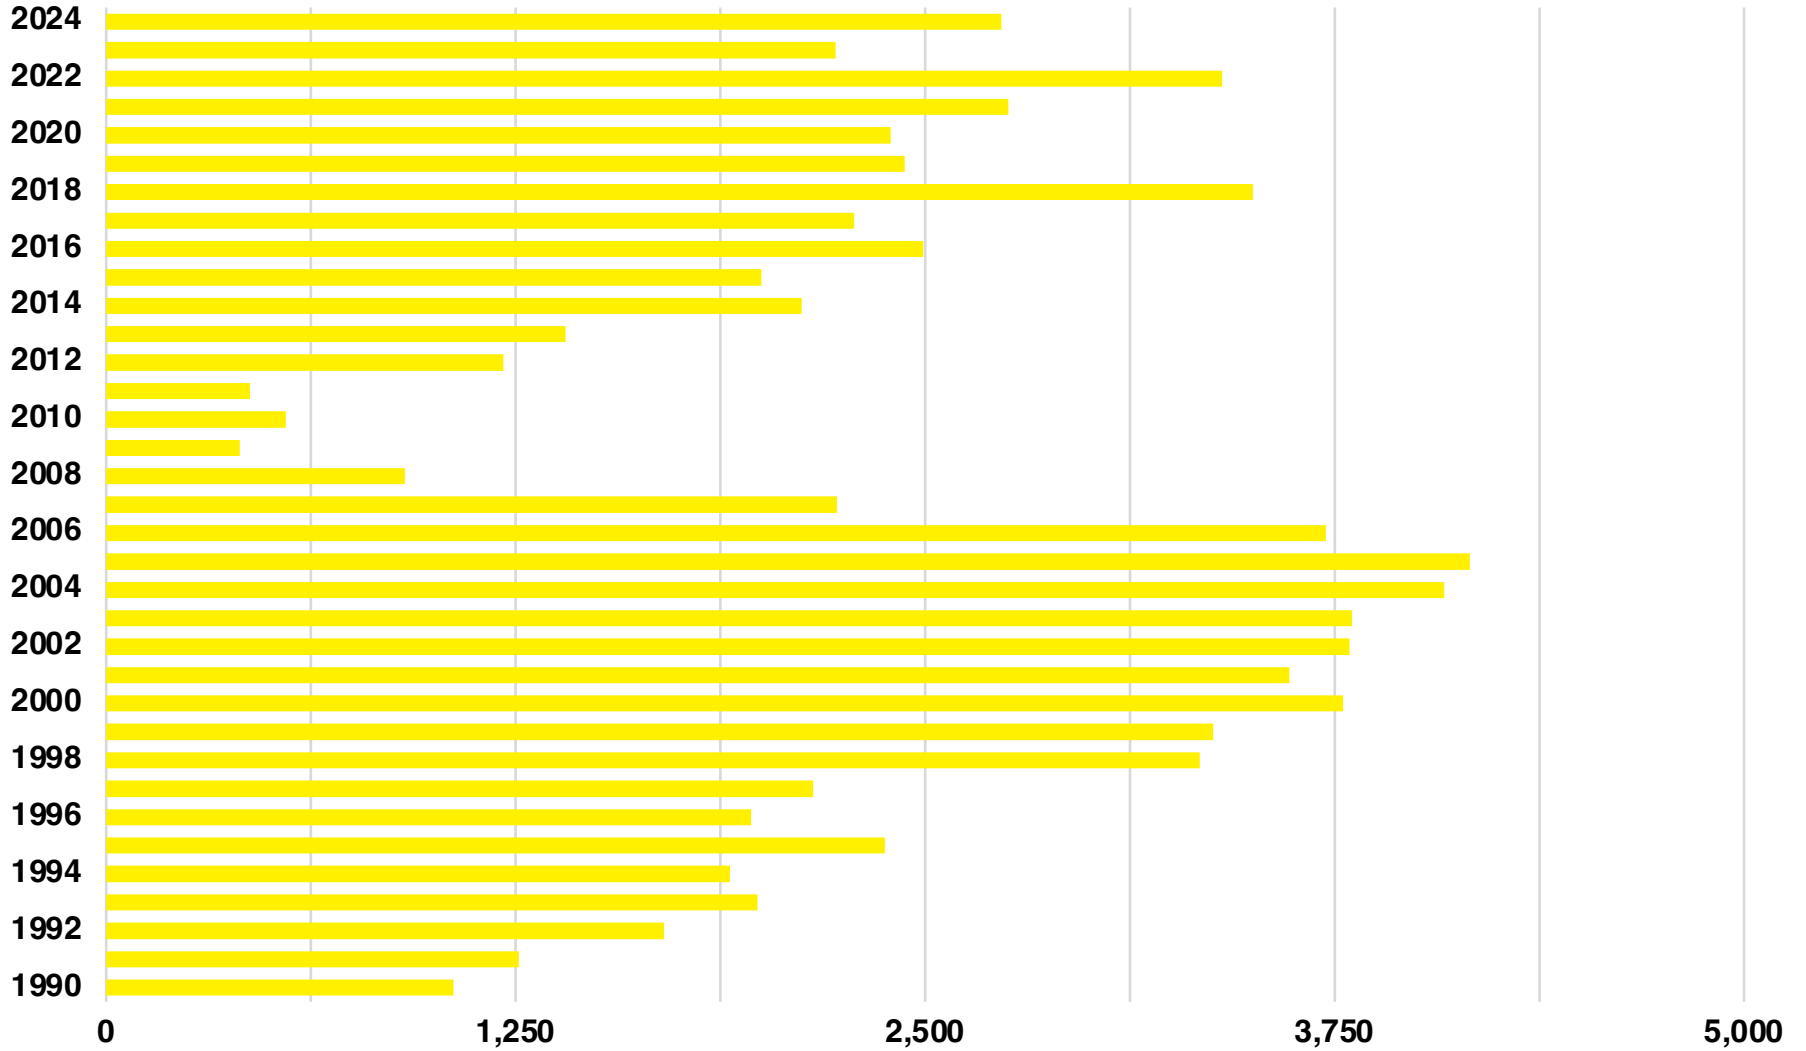

CHEROKEE COUNTY

TOTAL BUILDING PERMITS