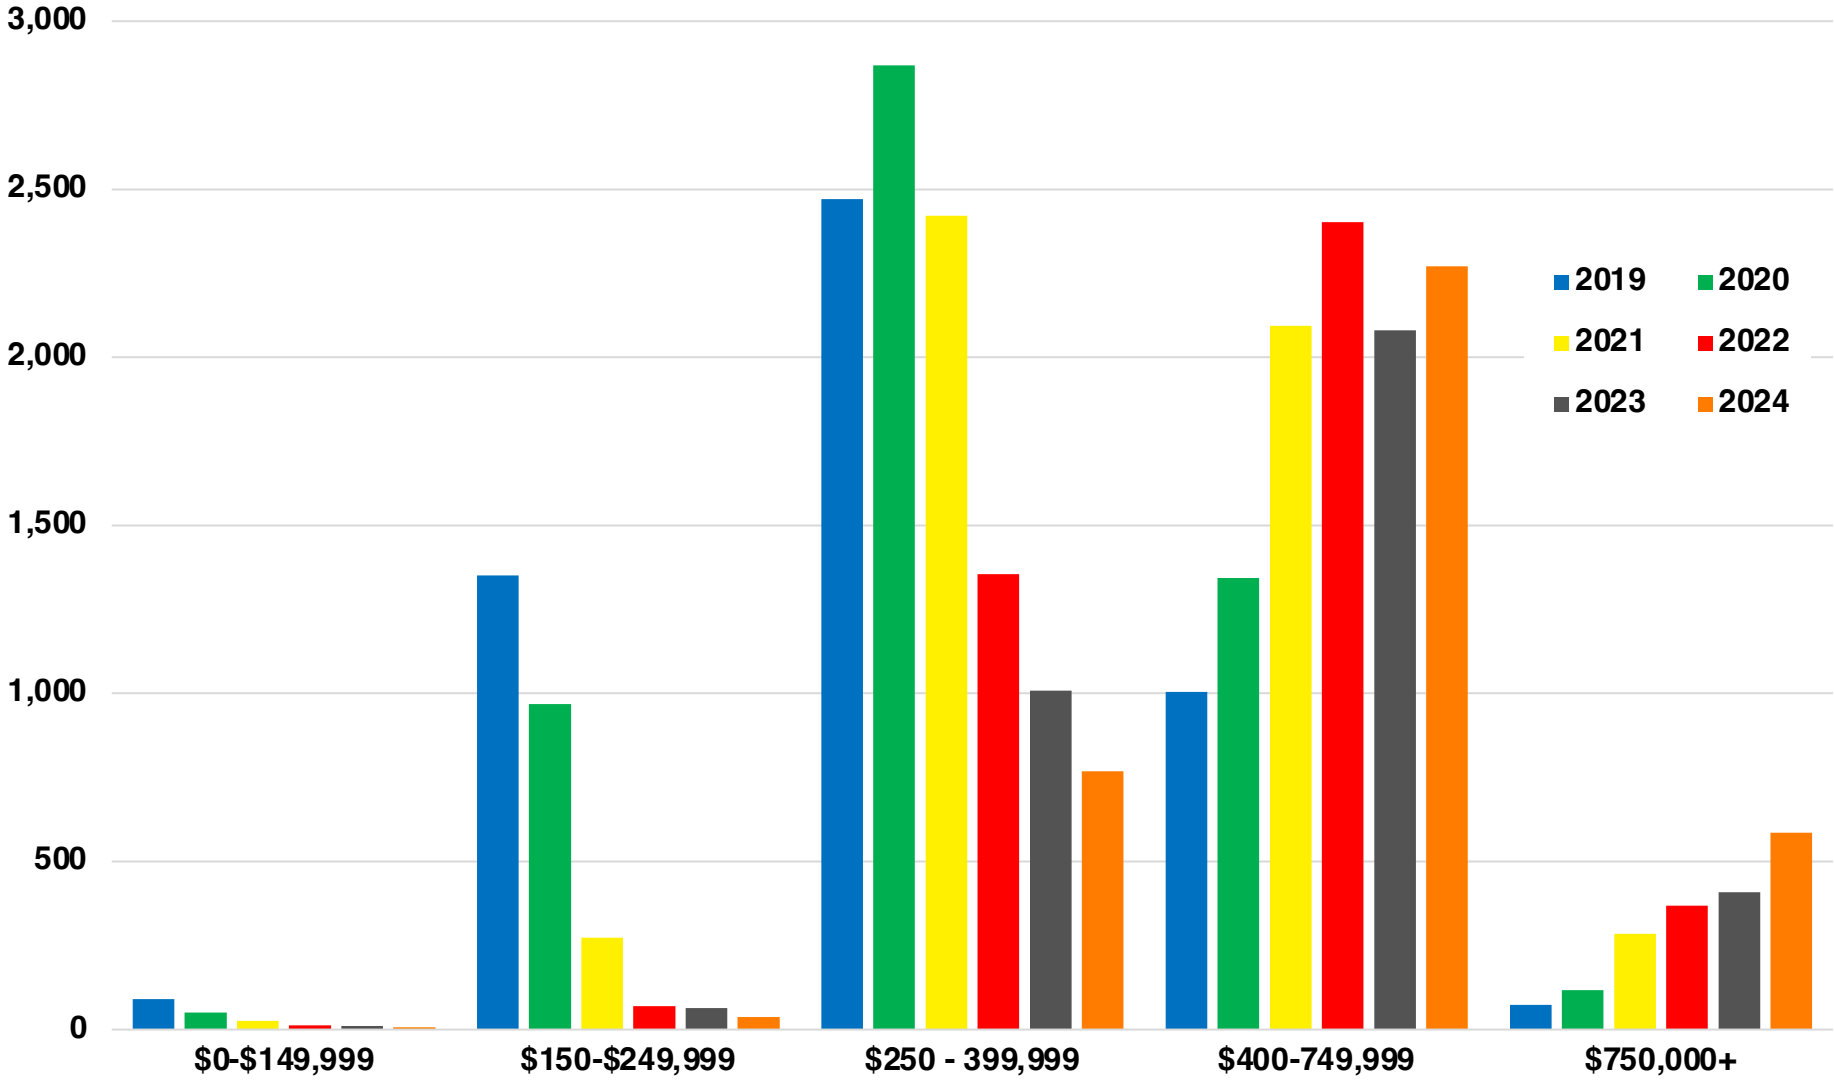

CHEROKEE COUNTY

SINGLE FAMILY HOME SALES