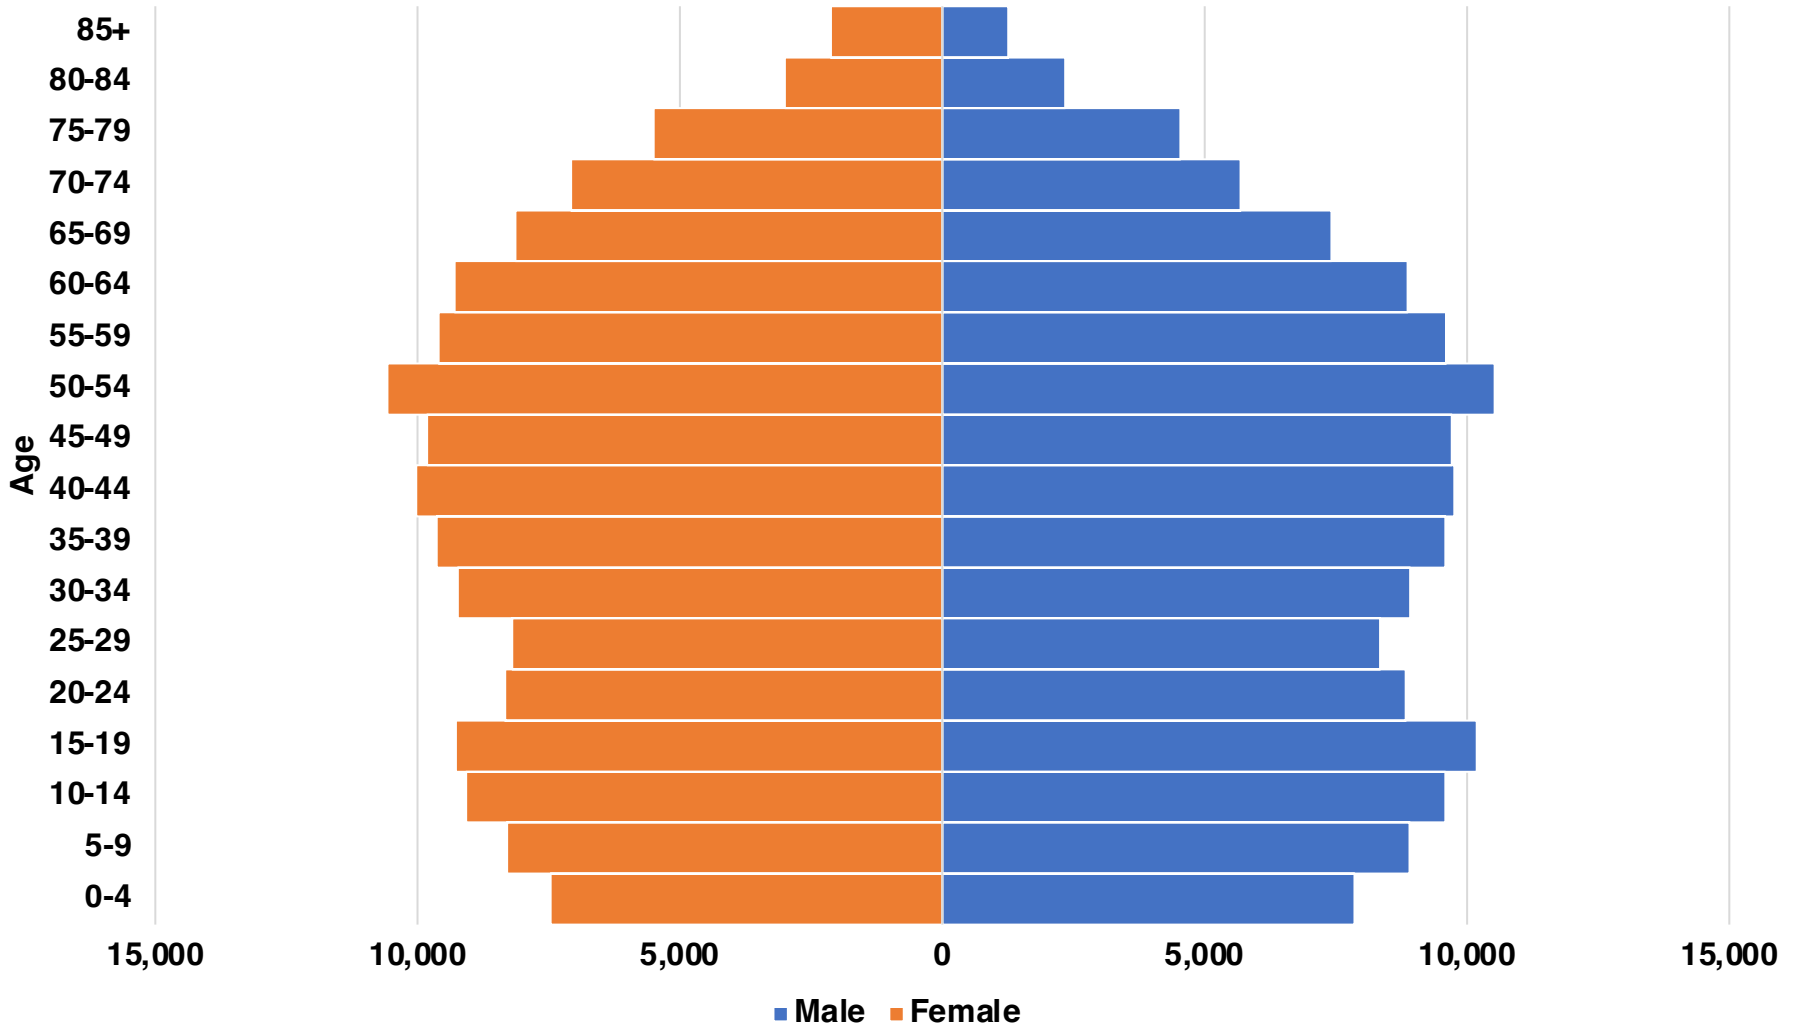

CHEROKEE

CHEROKEE COUNTY

EMPLOYMENT SNAPSHOT

- 141,804 RESIDENTS CURRENTLY EMPLOYED.
- 2023 UNEMPLOYMENT RATE: 2.6%
- NOV 2024 UNEMPLOYMENT RATE: 2.9%

Employment Trends

Industry Mix

Uemployment Rate Trends

CHEROKEE COUNTY

HISTORICAL POPULATION

Source: US Census

CHEROKEE COUNTY

2023 POPULATION BY AGE

CHEROKEE COUNTY

TOTAL VS HISPANIC BIRTHS

CHEROKEE COUNTY

HOME BUYING DISPARITY