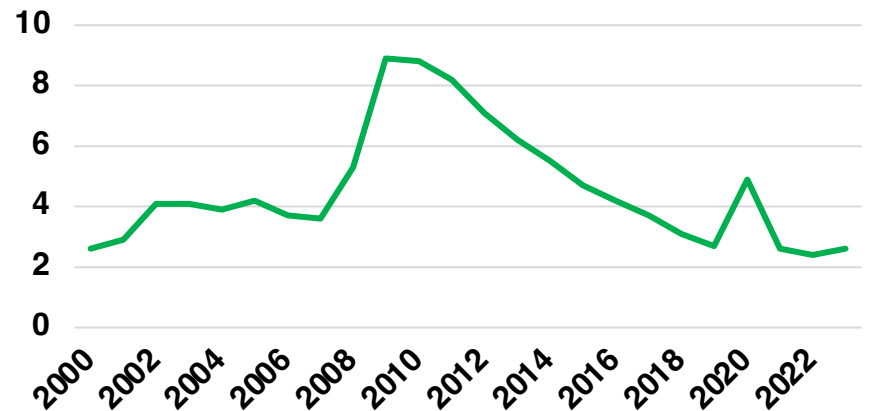

CHEROKEE

CHEROKEE COUNTY

EMPLOYMENT SNAPSHOT

- 141,804 RESIDENTS CURRENTLY EMPLOYED.
- 2023 UNEMPLOYMENT RATE: 2.6%
- NOV 2024 UNEMPLOYMENT RATE: 2.9%

Employment Trends

Industry Mix

Uemployment Rate Trends

CHEROKEE COUNTY