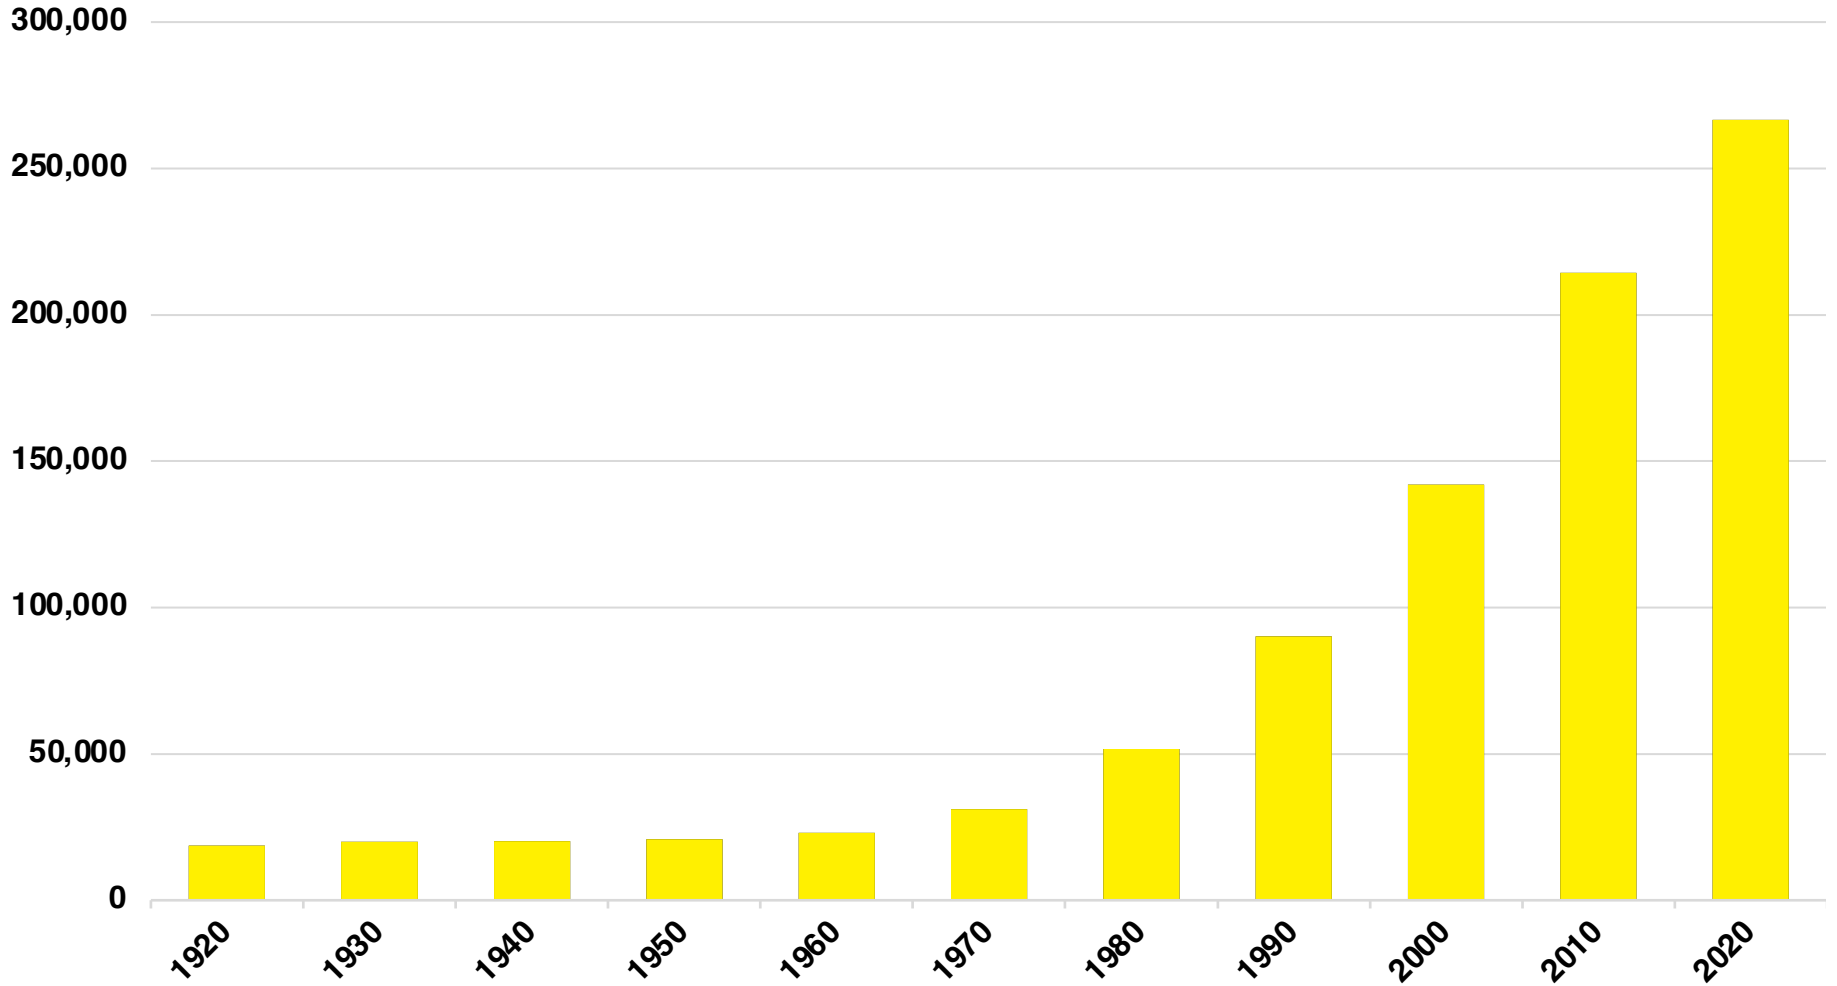

CHEROKEE

CHEROKEE COUNTY

EMPLOYMENT SNAPSHOT

- 141,804 RESIDENTS CURRENTLY EMPLOYED.
- 2023 UNEMPLOYMENT RATE: 2.6%
- NOV 2024 UNEMPLOYMENT RATE: 2.9%

Employment Trends

Industry Mix

Uemployment Rate Trends

CHEROKEE COUNTY

HISTORICAL POPULATION

Source: US Census

CHEROKEE COUNTY

2023 POPULATION BY AGE

CHEROKEE COUNTY

TOTAL VS HISPANIC BIRTHS

CHEROKEE COUNTY

HOME BUYING DISPARITY