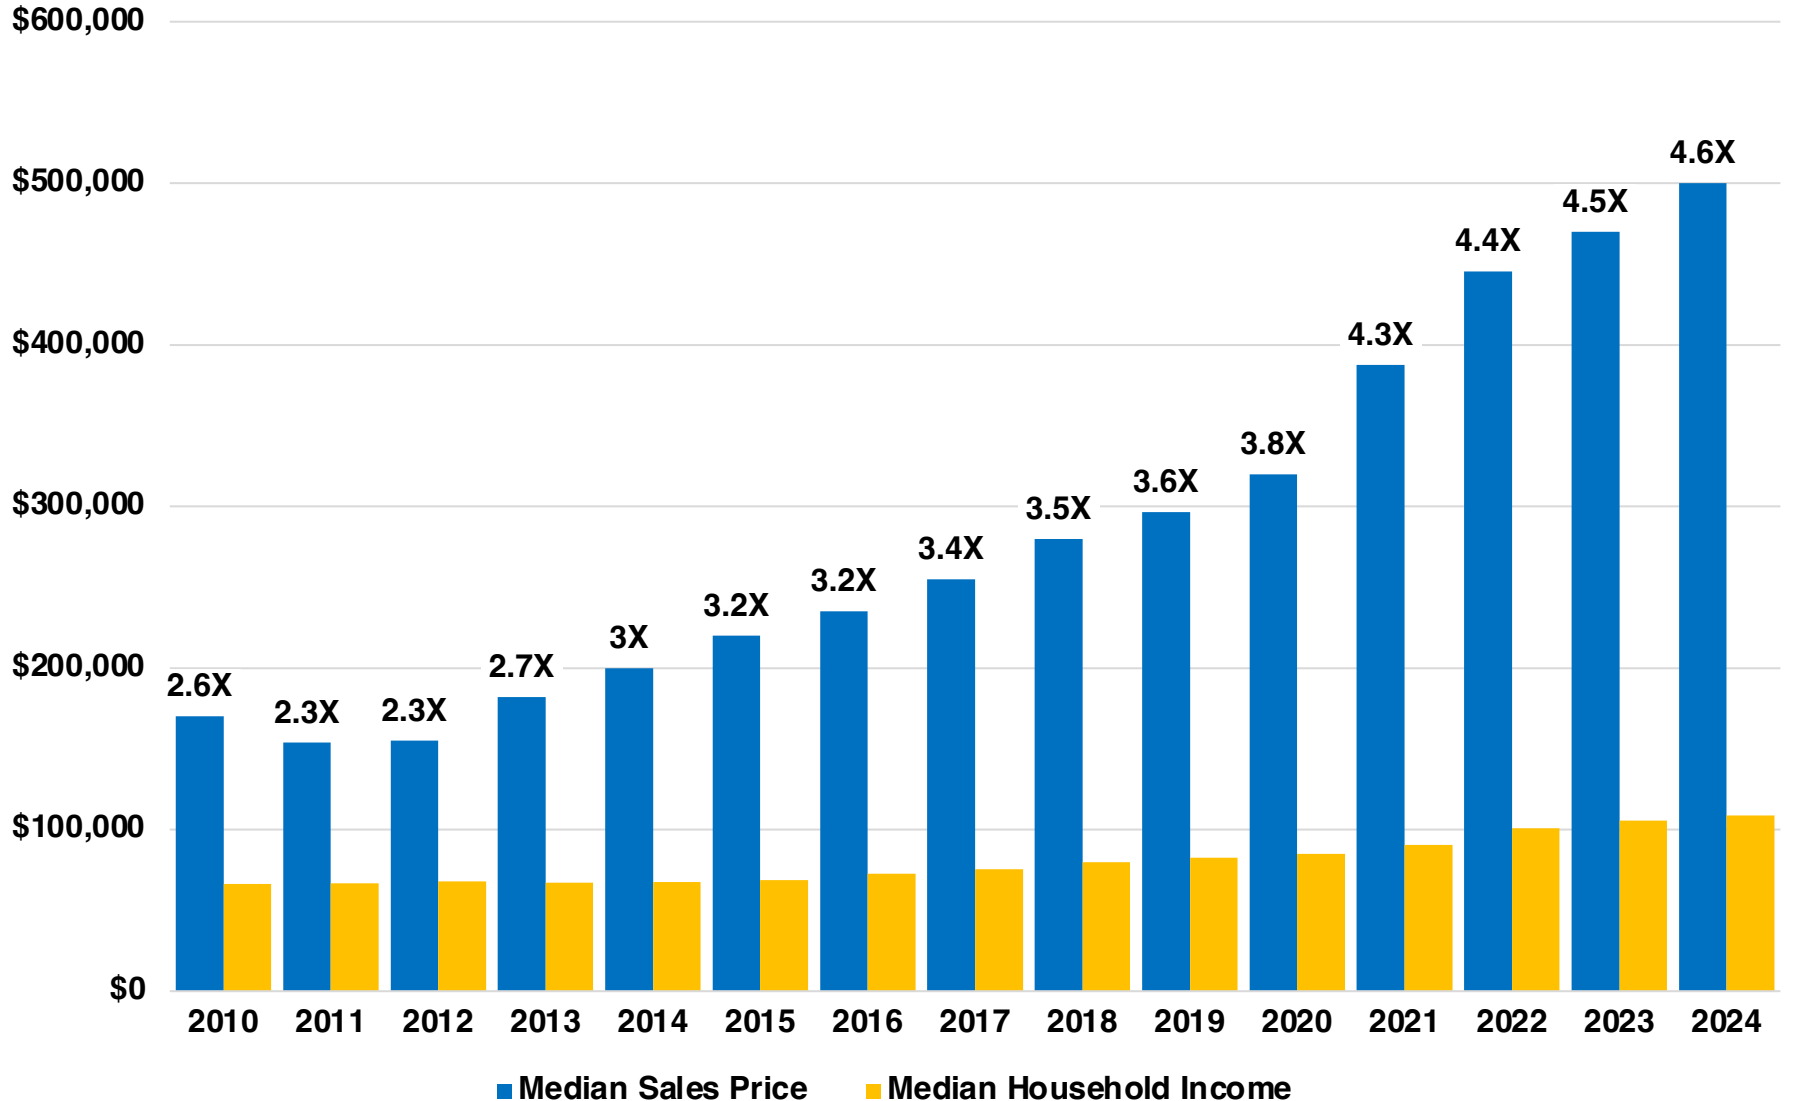

CHEROKEE

CHEROKEE COUNTY

EMPLOYMENT SNAPSHOT

- 141,804 RESIDENTS CURRENTLY EMPLOYED.
- 2023 UNEMPLOYMENT RATE: 2.6%
- NOV 2024 UNEMPLOYMENT RATE: 2.9%

Employment Trends

Industry Mix

Uemployment Rate Trends

CHEROKEE COUNTY

HISTORICAL POPULATION

Source: US Census

CHEROKEE COUNTY

2023 POPULATION BY AGE

CHEROKEE COUNTY

TOTAL VS HISPANIC BIRTHS

CHEROKEE COUNTY

HOME BUYING DISPARITY