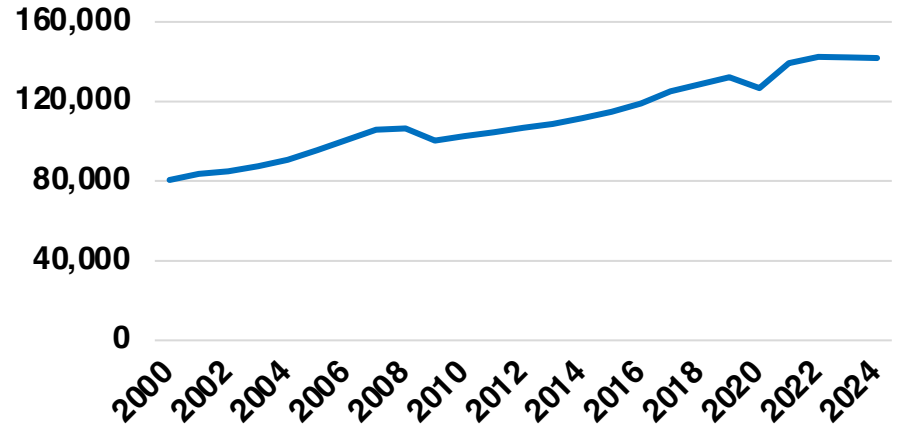

CHEROKEE

CHEROKEE COUNTY

EMPLOYMENT SNAPSHOT

- 141,804 RESIDENTS CURRENTLY EMPLOYED.
- 2023 UNEMPLOYMENT RATE: 2.6%
- NOV 2024 UNEMPLOYMENT RATE: 2.9%

Employment Trends

Industry Mix

Uemployment Rate Trends

CHEROKEE COUNTY