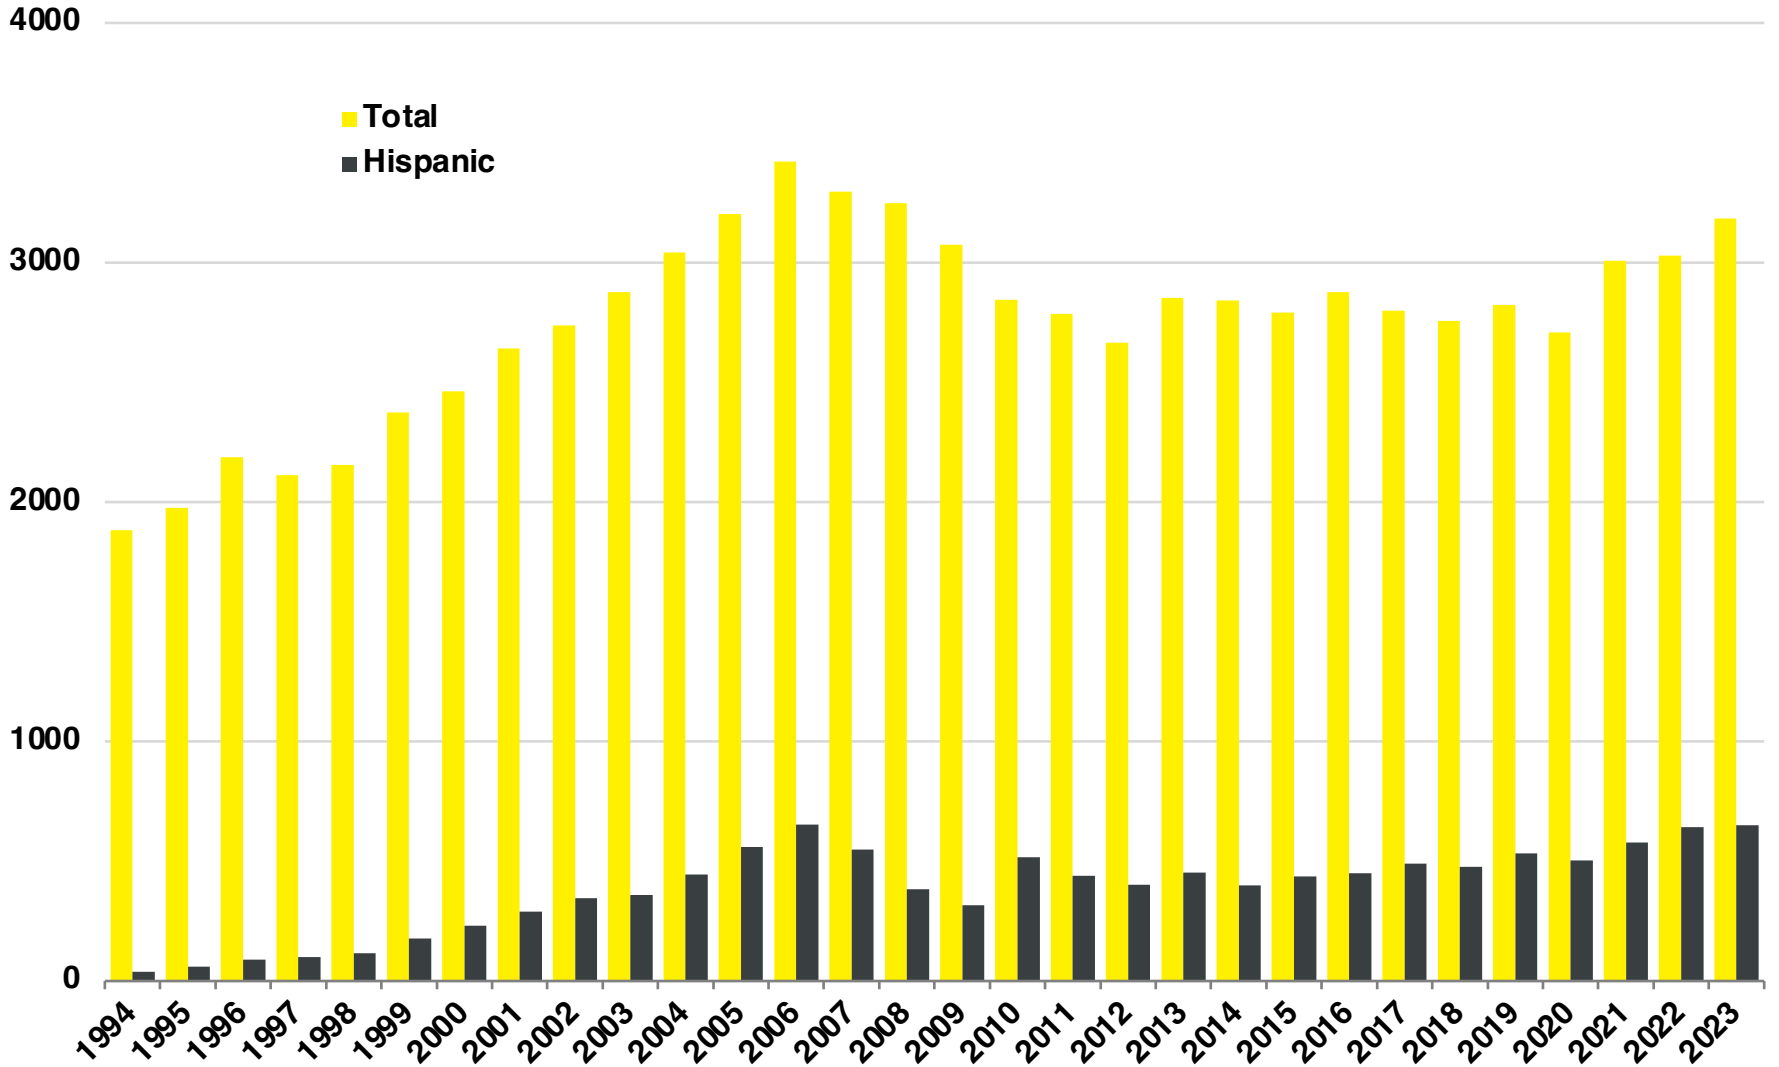

CHEROKEE

CHEROKEE COUNTY

EMPLOYMENT SNAPSHOT

- 141,804 RESIDENTS CURRENTLY EMPLOYED.
- 2023 UNEMPLOYMENT RATE: 2.6%
- NOV 2024 UNEMPLOYMENT RATE: 2.9%

Employment Trends

Industry Mix

Uemployment Rate Trends

CHEROKEE COUNTY

HISTORICAL POPULATION

Source: US Census

CHEROKEE COUNTY

2023 POPULATION BY AGE

CHEROKEE COUNTY

TOTAL VS HISPANIC BIRTHS

CHEROKEE COUNTY

HOME BUYING DISPARITY