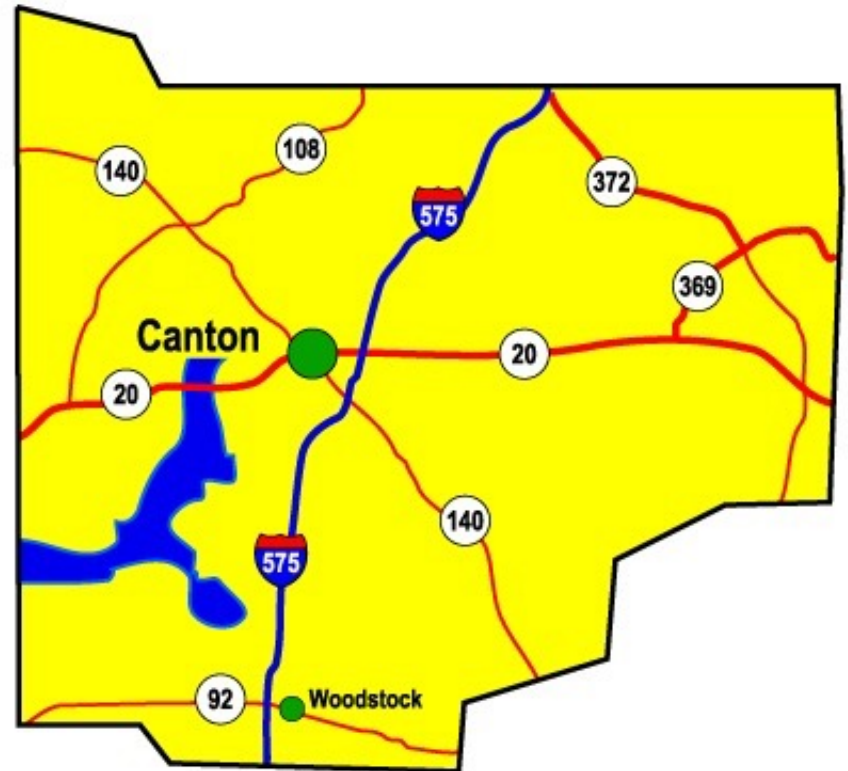

CHEROKEE

CHEROKEE COUNTY

EMPLOYMENT SNAPSHOT

- 141,804 RESIDENTS CURRENTLY EMPLOYED.
- 2023 UNEMPLOYMENT RATE: 2.6%
- NOV 2024 UNEMPLOYMENT RATE: 2.9%

Employment Trends

Industry Mix

Uemployment Rate Trends

CHEROKEE COUNTY

HISTORICAL POPULATION

Source: US Census

CHEROKEE COUNTY

2023 POPULATION BY AGE

CHEROKEE COUNTY

TOTAL VS HISPANIC BIRTHS

CHEROKEE COUNTY

HOME BUYING DISPARITY